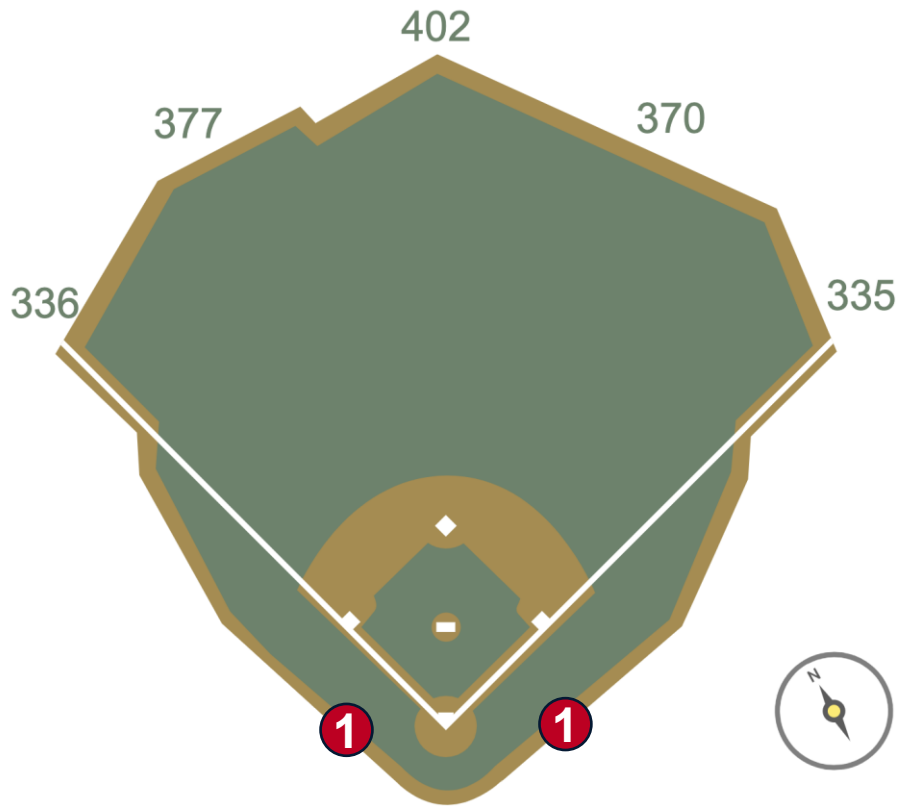

Target Field

2026 Ground Rules

Date: March 25, 2026

| Target Field Ground Rules

RULE #1: Ball striking the silver metal handrails (non-padded areas) going down into the dugouts: **Out of Play**

Target Field Ground Rules

RULE #2: Ball striking camera domes located in first or third base camera wells: **Out of Play**

Target Field Ground Rules

RULE #3: Railings on the upward sloping walls in foul territory in the left field and right field corners are **In Play**.

Target Field Ground Rules

RULE #4: Fair bounding ball striking the limestone wall in left field and caroming back onto the playing field: **Two Bases**

Target Field Ground Rules

RULE #5: Batted ball in flight striking lower section of out field wall in front of the bullpens and caroming over higher outfield wall: **Two Bases**

Target Field Ground Rules

RULE #6: Batted ball in flight striking the top of the out-of-town scoreboard on the right-center field wall and caroming over higher outfield wall: **Two Bases**

Target Field Ground Rules