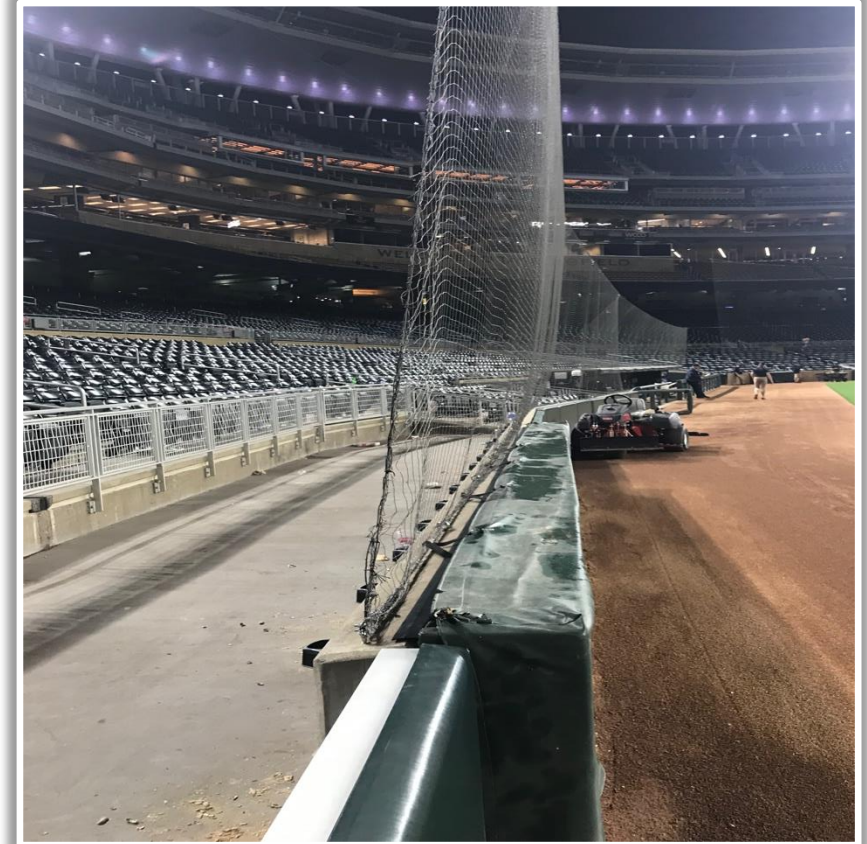

| Target Field Ground Rules

RF Extended Fan Safety Netting Photos: