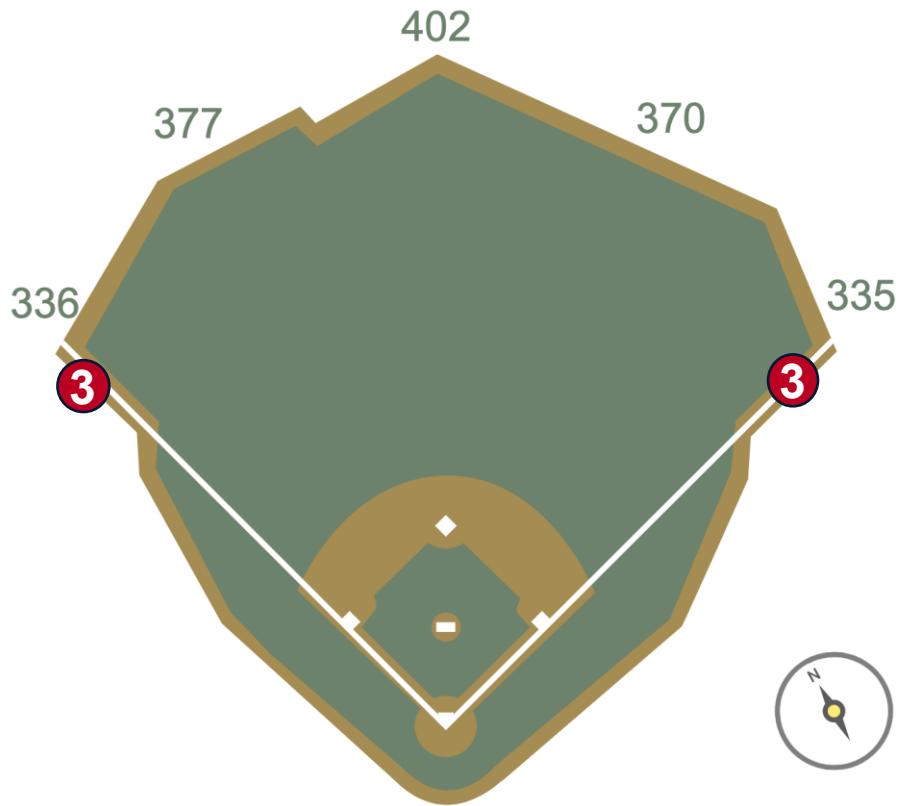

Target Field

2026 Ground Rules

Date: March 25, 2026

| Target Field Ground Rules

RULE #1: Ball striking the silver metal handrails (non-padded areas) going down into the dugouts: **Out of Play**

Target Field Ground Rules

RULE #2: Ball striking camera domes located in first or third base camera wells: **Out of Play**

Target Field Ground Rules

RULE #3: Railings on the upward sloping walls in foul territory in the left field and right field corners are **In Play**.

Target Field Ground Rules

RULE #4: Fair bounding ball striking the limestone wall in left field and caroming back onto the playing field: **Two Bases**

Target Field Ground Rules

RULE #5: Batted ball in flight striking lower section of out field wall in front of the bullpens and caroming over higher outfield wall: **Two Bases**

Target Field Ground Rules

RULE #6: Batted ball in flight striking the top of the out-of-town scoreboard on the right-center field wall and caroming over higher outfield wall: **Two Bases**

Target Field Ground Rules