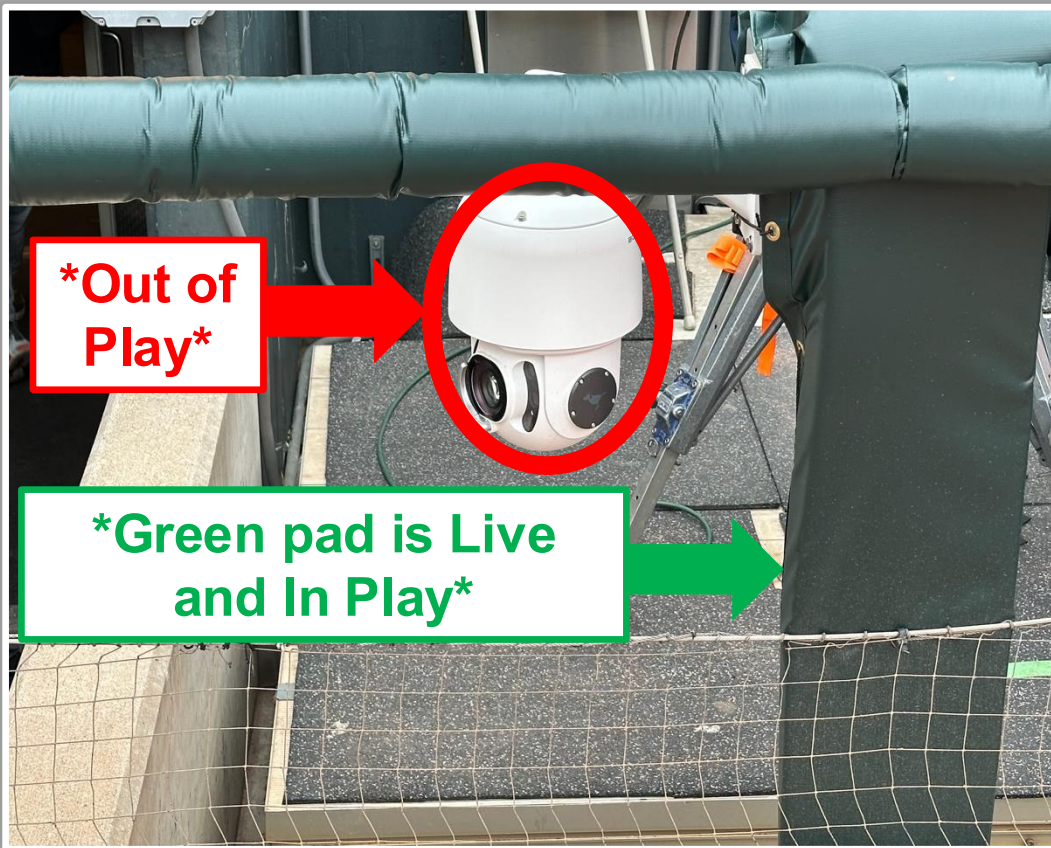

Target Field Ground Rules

RULE #12: Fair bounding ball striking any part (facing and edge) of the limestone wall in right field and caroming back onto the playing field: **Two Bases**

| Target Field Ground Rules

Backstop Photos:

| Target Field Ground Rules

3B Dugout Photos:

| Target Field Ground Rules

3B Dugout and Camera Well Photos:

Target Field Ground Rules

3B Camera Well Photos:

Target Field Ground Rules

LF Fan Safety Netting Photos:

| Target Field Ground Rules

LF Wall Photos:

| Target Field Ground Rules

OF Wall Photos:

| Target Field Ground Rules

RF Wall Photos:

| Target Field Ground Rules

RF Extended Fan Safety Netting Photos:

| Target Field Ground Rules

1B Dugout Photos:

| Target Field Ground Rules

1B iPad Camera Photos:

| Target Field Ground Rules

1B Dugout Camera Well Photos:

***The black box is
Live and In Play***