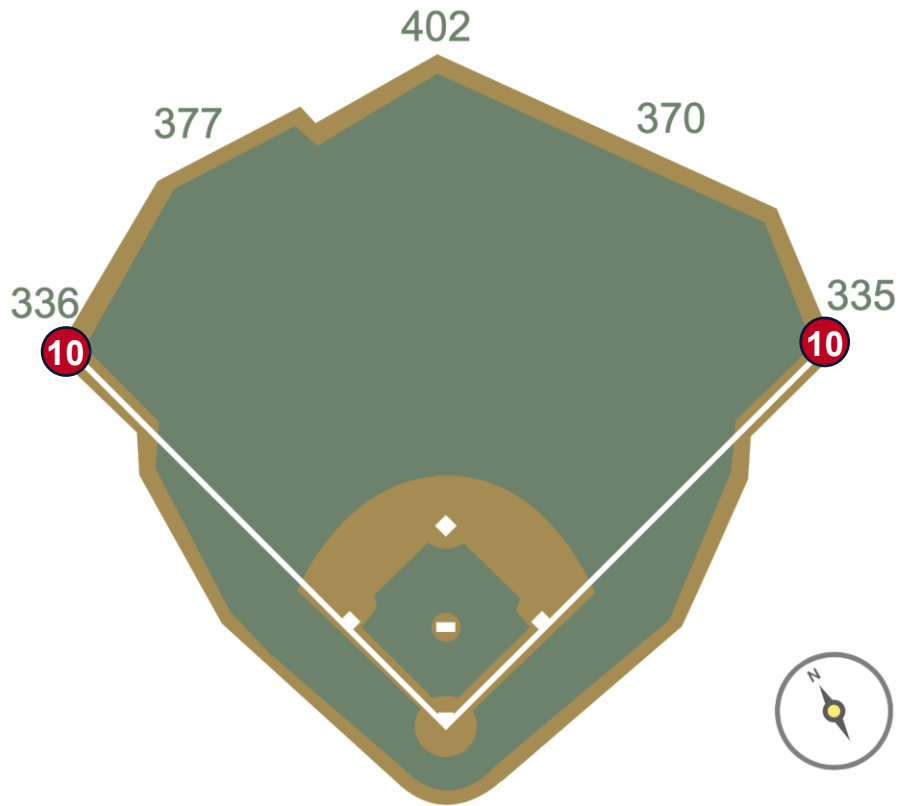

Target Field Ground Rules

RULE #4: Fair bounding ball striking the limestone wall in left field and caroming back onto the playing field: **Two Bases**

Target Field Ground Rules

RULE #5: Batted ball in flight striking lower section of out field wall in front of the bullpens and caroming over higher outfield wall: **Two Bases**

Target Field Ground Rules

RULE #6: Batted ball in flight striking the top of the out-of-town scoreboard on the right-center field wall and caroming over higher outfield wall: **Two Bases**

Target Field Ground Rules

Target Field Ground Rules

RULE #8: Batted ball in flight striking the top of the right field wall and going out of play in foul territory: **Two Bases**

Target Field Ground Rules

RULE #9: Batted ball in flight striking the top of the right field wall and going out of play in fair territory: **Home Run**

| Target Field Ground Rules

RULE #10: Batted ball in flight strikes any cabling that is over foul territory:
Dead Ball

| Target Field Ground Rules

RULE #11: Thrown or bounding batted ball striking any cabling over foul territory: **Live and In Play**