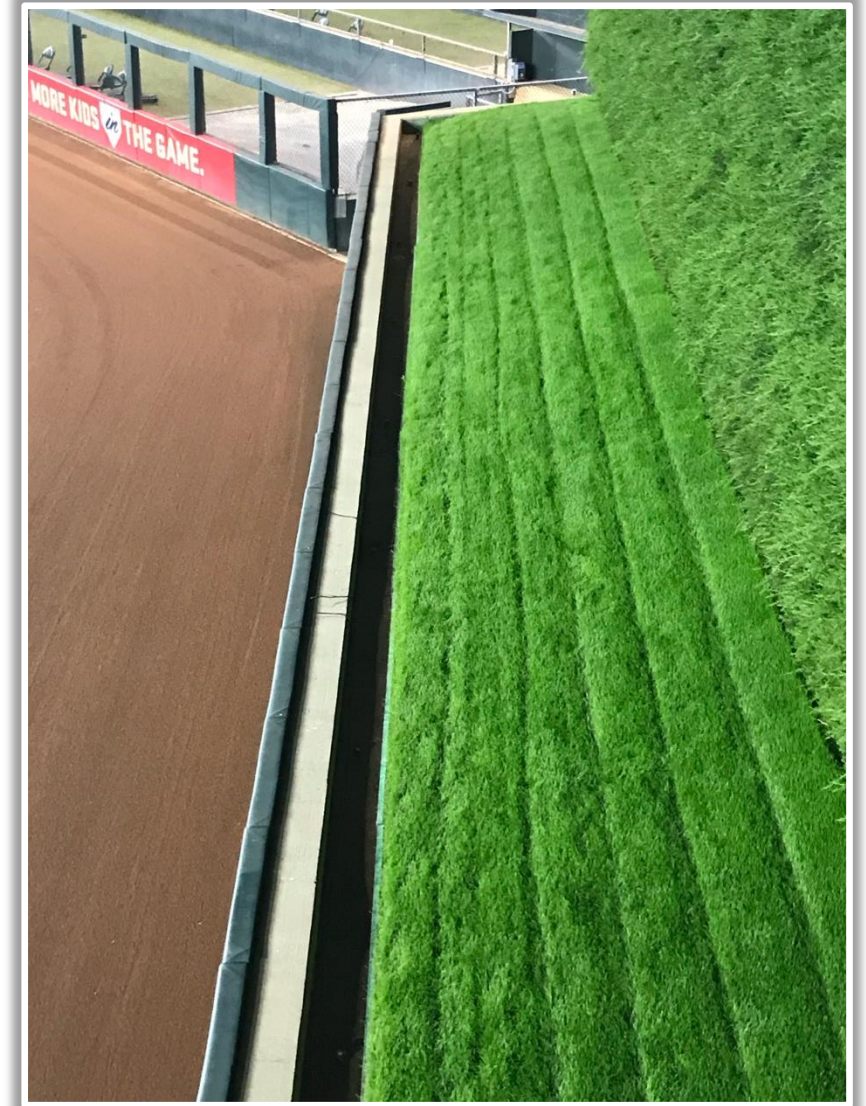

Target Field Ground Rules

RULE #4: Fair bounding ball striking the limestone wall in left field and caroming back onto the playing field: **Two Bases**

Target Field Ground Rules

RULE #5: Batted ball in flight striking lower section of out field wall in front of the bullpens and caroming over higher outfield wall: **Two Bases**

Target Field Ground Rules

RULE #12: Fair bounding ball striking any part (facing and edge) of the limestone wall in right field and caroming back onto the playing field: **Two Bases**

| Target Field Ground Rules

Backstop Photos:

| Target Field Ground Rules

3B Dugout Photos:

| Target Field Ground Rules

3B Dugout and Camera Well Photos:

Target Field Ground Rules

3B Camera Well Photos:

Target Field Ground Rules

LF Fan Safety Netting Photos:

| Target Field Ground Rules

LF Wall Photos:

| Target Field Ground Rules

OF Wall Photos:

| Target Field Ground Rules

RF Wall Photos:

| Target Field Ground Rules