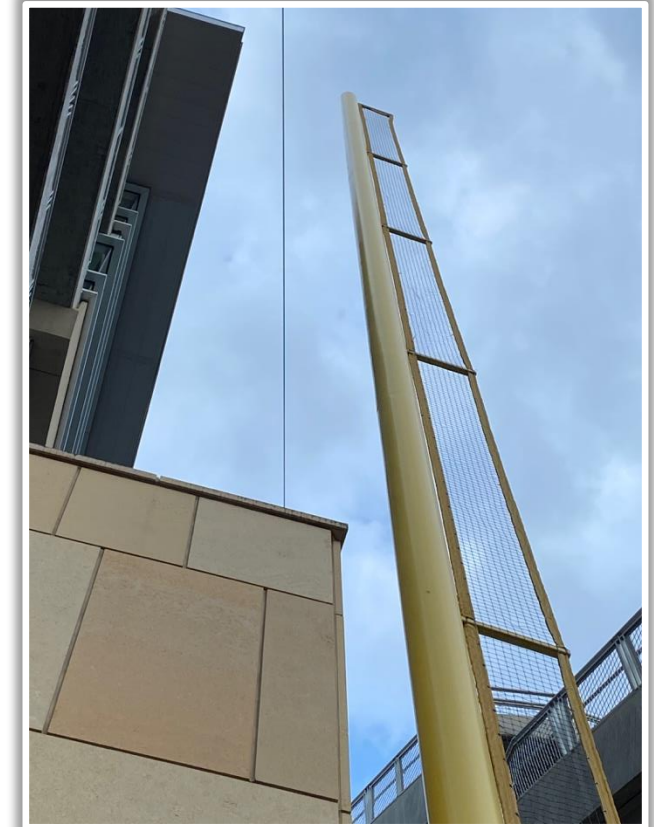

| Target Field Ground Rules

RULE #11: Thrown or bounding batted ball striking any cabling over foul territory: **Live and In Play**