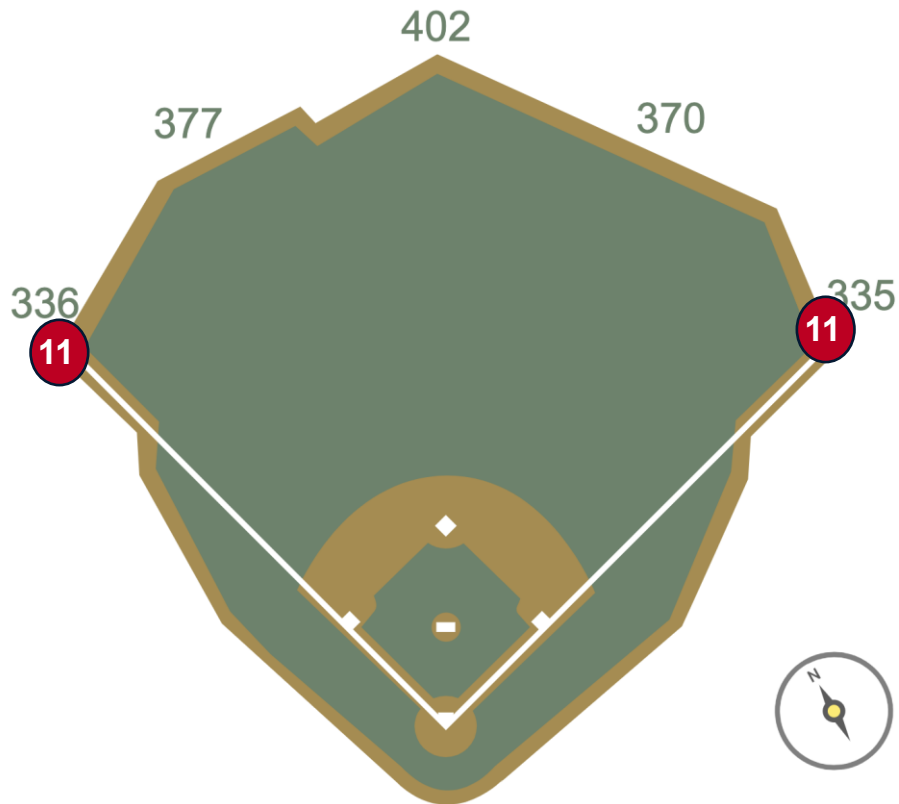

Target Field Ground Rules

RULE #4: Fair bounding ball striking the limestone wall in left field and caroming back onto the playing field: **Two Bases**

Target Field Ground Rules

RULE #5: Batted ball in flight striking lower section of out field wall in front of the bullpens and caroming over higher outfield wall: **Two Bases**

Target Field Ground Rules

RULE #6: Batted ball in flight striking the top of the out-of-town scoreboard on the right-center field wall and caroming over higher outfield wall: **Two Bases**

Target Field Ground Rules

Target Field Ground Rules

RULE #8: Batted ball in flight striking the top of the right field wall and going out of play in foul territory: **Two Bases**

Target Field Ground Rules

RULE #9: Batted ball in flight striking the top of the right field wall and going out of play in fair territory: **Home Run**

| Target Field Ground Rules

RULE #10: Batted ball in flight strikes any cabling that is over foul territory:
Dead Ball

| Target Field Ground Rules

RULE #11: Thrown or bounding batted ball striking any cabling over foul territory: **Live and In Play**