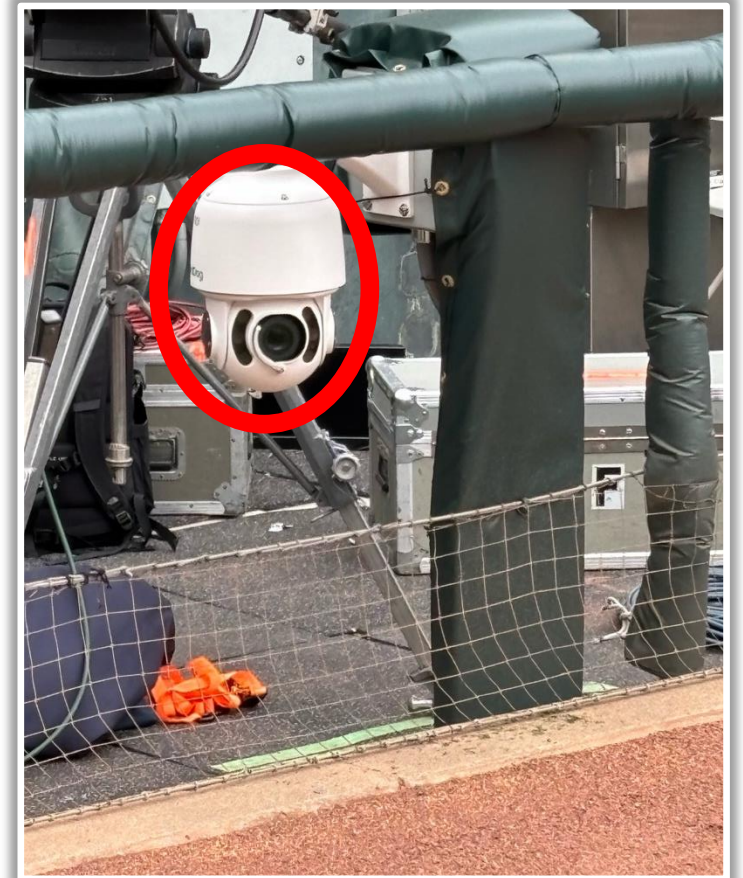

Target Field

2026 Ground Rules

Date: March 25, 2026

| Target Field Ground Rules

RULE #1: Ball striking the silver metal handrails (non-padded areas) going down into the dugouts: **Out of Play**

Target Field Ground Rules

RULE #2: Ball striking camera domes located in first or third base camera wells: **Out of Play**

Target Field Ground Rules

RULE #3: Railings on the upward sloping walls in foul territory in the left field and right field corners are **In Play**.

Target Field Ground Rules

RULE #4: Fair bounding ball striking the limestone wall in left field and caroming back onto the playing field: **Two Bases**

Target Field Ground Rules

RULE #5: Batted ball in flight striking lower section of out field wall in front of the bullpens and caroming over higher outfield wall: **Two Bases**