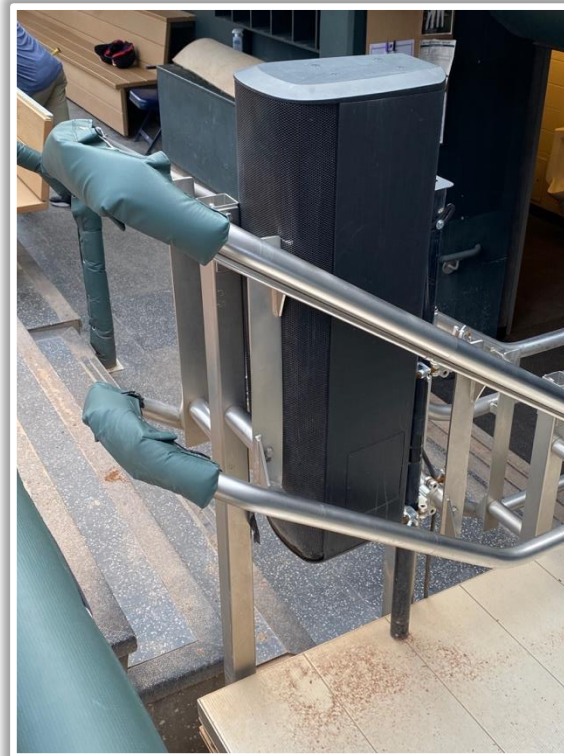

Target Field

2026 Ground Rules

Date: March 25, 2026

| Target Field Ground Rules

RULE #1: Ball striking the silver metal handrails (non-padded areas) going down into the dugouts: **Out of Play**

Target Field Ground Rules

RULE #2: Ball striking camera domes located in first or third base camera wells: **Out of Play**

Target Field Ground Rules

RULE #3: Railings on the upward sloping walls in foul territory in the left field and right field corners are **In Play**.

Target Field Ground Rules

RULE #4: Fair bounding ball striking the limestone wall in left field and caroming back onto the playing field: **Two Bases**

Target Field Ground Rules

RULE #5: Batted ball in flight striking lower section of out field wall in front of the bullpens and caroming over higher outfield wall: **Two Bases**

Target Field Ground Rules

RULE #6: Batted ball in flight striking the top of the out-of-town scoreboard on the right-center field wall and caroming over higher outfield wall: **Two Bases**

Target Field Ground Rules