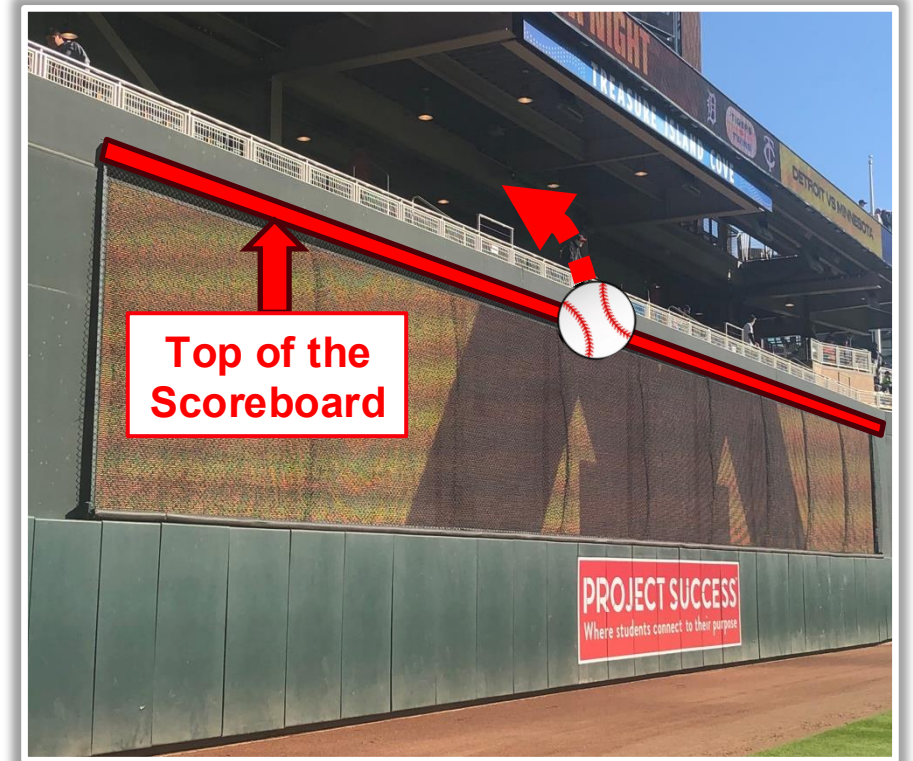

RULE #2: Ball striking camera domes located in first or third base camera wells: **Out of Play**

Target Field Ground Rules

RULE #3: Railings on the upward sloping walls in foul territory in the left field and right field corners are **In Play**.

Target Field Ground Rules

RULE #4: Fair bounding ball striking the limestone wall in left field and caroming back onto the playing field: **Two Bases**

Target Field Ground Rules

RULE #5: Batted ball in flight striking lower section of out field wall in front of the bullpens and caroming over higher outfield wall: **Two Bases**

Target Field Ground Rules

RULE #6: Batted ball in flight striking the top of the out-of-town scoreboard on the right-center field wall and caroming over higher outfield wall: **Two Bases**

Target Field Ground Rules

RULE #7: Batted ball in flight striking entirely on top (beyond the facing and sides) of the limestone wall on the right field overlook or any part of the railing or garden beds, regardless of whether or not the ball bounces back onto the field or continues into the stands: **Home Run**