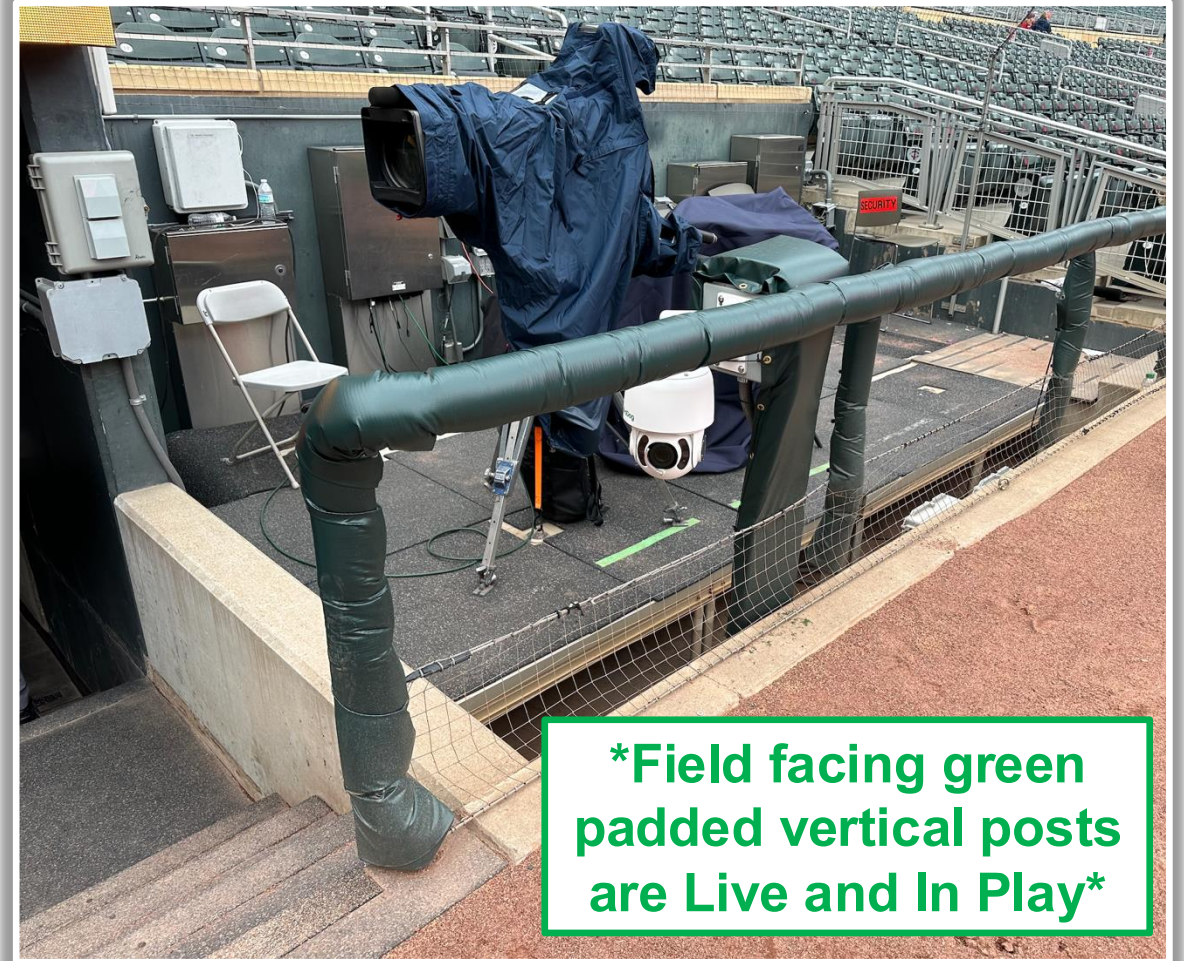

RULE #7: Batted ball in flight striking entirely on top (beyond the facing and sides) of the limestone wall on the right field overlook or any part of the railing or garden beds, regardless of whether or not the ball bounces back onto the field or continues into the stands: **Home Run**

Target Field Ground Rules

RULE #12: Fair bounding ball striking any part (facing and edge) of the limestone wall in right field and caroming back onto the playing field: **Two Bases**

| Target Field Ground Rules

Backstop Photos:

| Target Field Ground Rules

3B Dugout Photos:

| Target Field Ground Rules

3B Dugout and Camera Well Photos:

Target Field Ground Rules

3B Camera Well Photos:

Target Field Ground Rules