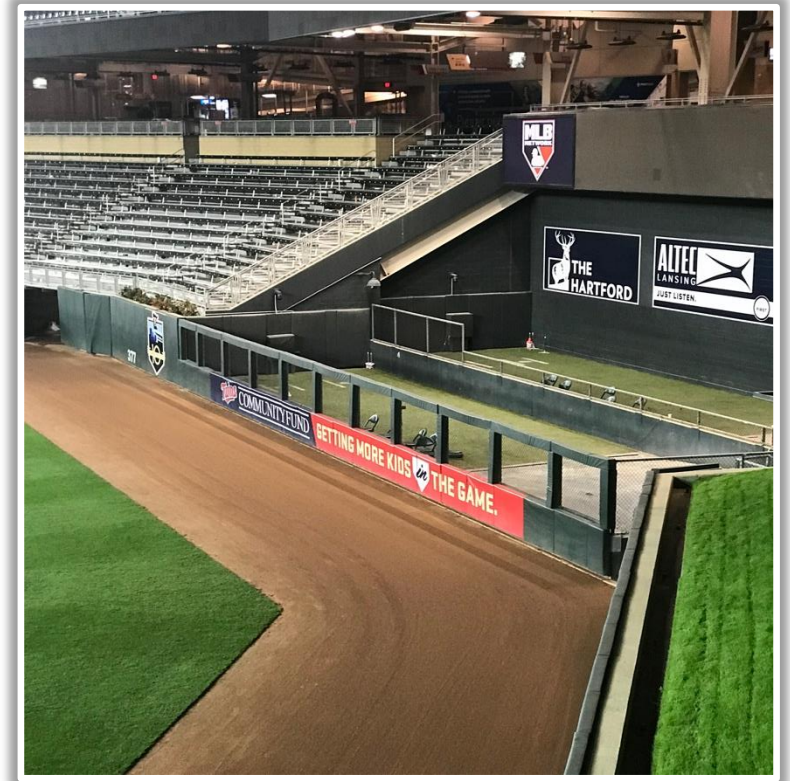

Target Field

2026 Ground Rules

Date: March 25, 2026

| Target Field Ground Rules

RULE #1: Ball striking the silver metal handrails (non-padded areas) going down into the dugouts: **Out of Play**

Target Field Ground Rules

RULE #2: Ball striking camera domes located in first or third base camera wells: **Out of Play**

Target Field Ground Rules

RULE #3: Railings on the upward sloping walls in foul territory in the left field and right field corners are **In Play**.

Target Field Ground Rules

RULE #4: Fair bounding ball striking the limestone wall in left field and caroming back onto the playing field: **Two Bases**

Target Field Ground Rules

RULE #5: Batted ball in flight striking lower section of out field wall in front of the bullpens and caroming over higher outfield wall: **Two Bases**

Target Field Ground Rules

RULE #6: Batted ball in flight striking the top of the out-of-town scoreboard on the right-center field wall and caroming over higher outfield wall: **Two Bases**

Target Field Ground Rules