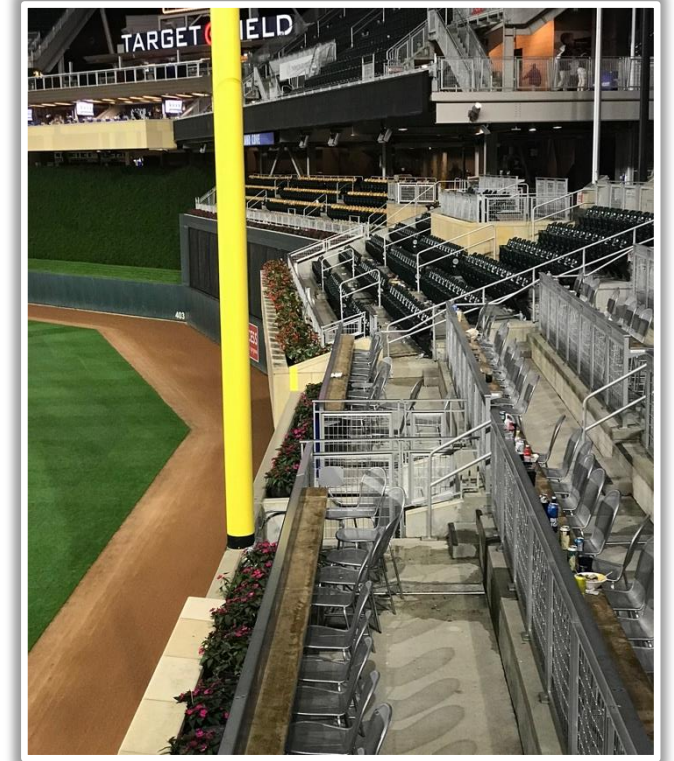

Target Field Ground Rules

RULE #4: Fair bounding ball striking the limestone wall in left field and caroming back onto the playing field: **Two Bases**

Target Field Ground Rules

RULE #5: Batted ball in flight striking lower section of out field wall in front of the bullpens and caroming over higher outfield wall: **Two Bases**

Target Field Ground Rules

RULE #6: Batted ball in flight striking the top of the out-of-town scoreboard on the right-center field wall and caroming over higher outfield wall: **Two Bases**

Target Field Ground Rules

RULE #7: Batted ball in flight striking entirely on top (beyond the facing and sides) of the limestone wall on the right field overlook or any part of the railing or garden beds, regardless of whether or not the ball bounces back onto the field or continues into the stands: **Home Run**

Target Field Ground Rules

RULE #8: Batted ball in flight striking the top of the right field wall and going out of play in foul territory: **Two Bases**

Target Field Ground Rules

RULE #9: Batted ball in flight striking the top of the right field wall and going out of play in fair territory: **Home Run**