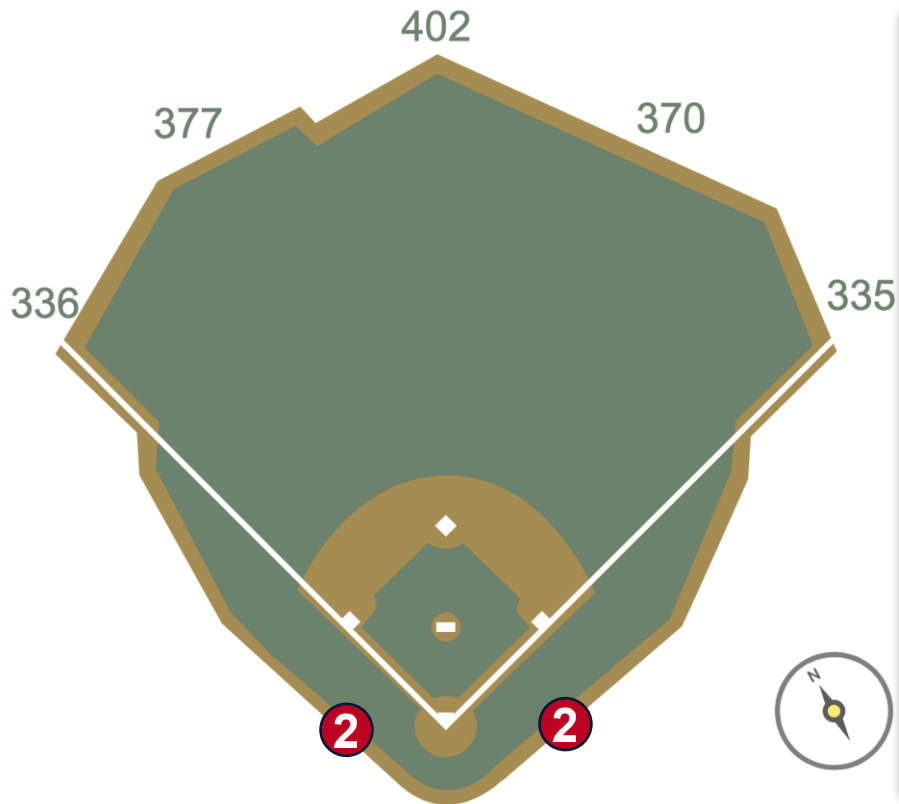

Target Field

2026 Ground Rules

Date: March 25, 2026

| Target Field Ground Rules

RULE #1: Ball striking the silver metal handrails (non-padded areas) going down into the dugouts: **Out of Play**

Target Field Ground Rules

RULE #2: Ball striking camera domes located in first or third base camera wells: **Out of Play**

Target Field Ground Rules

RULE #3: Railings on the upward sloping walls in foul territory in the left field and right field corners are **In Play**.

Target Field Ground Rules

RULE #4: Fair bounding ball striking the limestone wall in left field and caroming back onto the playing field: **Two Bases**

Target Field Ground Rules

RULE #5: Batted ball in flight striking lower section of out field wall in front of the bullpens and caroming over higher outfield wall: **Two Bases**

Target Field Ground Rules

RULE #6: Batted ball in flight striking the top of the out-of-town scoreboard on the right-center field wall and caroming over higher outfield wall: **Two Bases**

Target Field Ground Rules