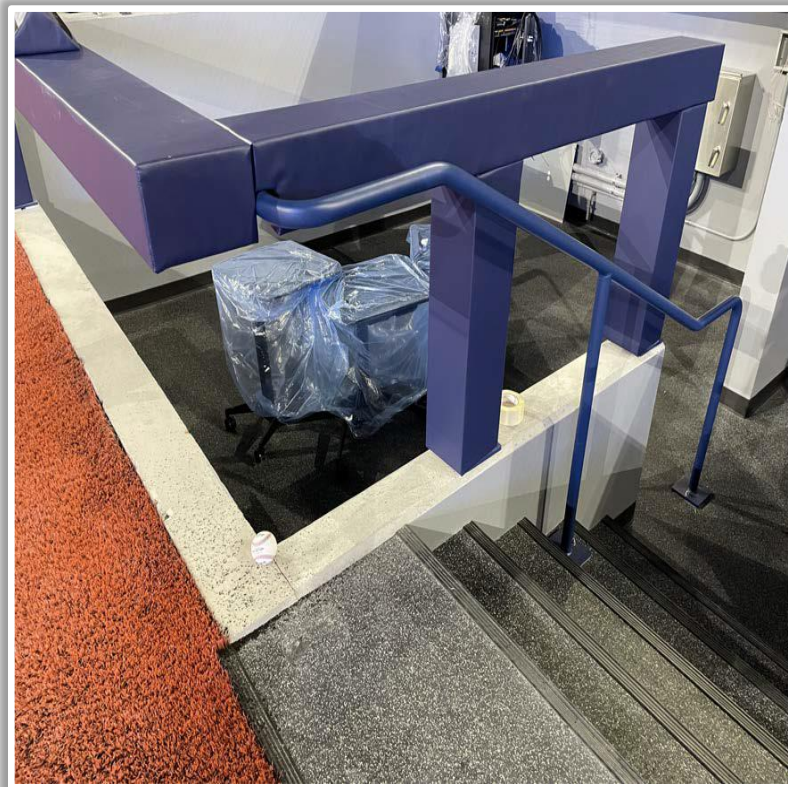

Rogers Centre Ground Rules

RULE #3: Live ball coming to rest on the concrete ledge in front of the home and visitor media bays: **In Play**