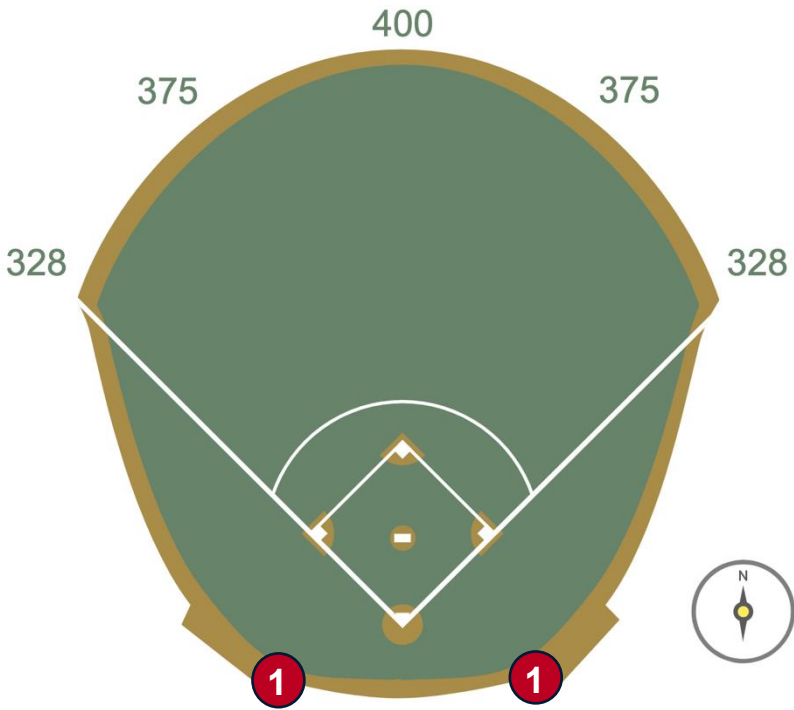

# Rogers Centre

**2026 Ground Rules**

**Date: March 25, 2026**

# Rogers Centre Ground Rules

**RULE #1:** Ball striking the blue metal handrails going into the dugouts: **Out of Play**

# Rogers Centre Ground Rules

**RULE #2:** The entire top rubber step of the dugouts is live and in play