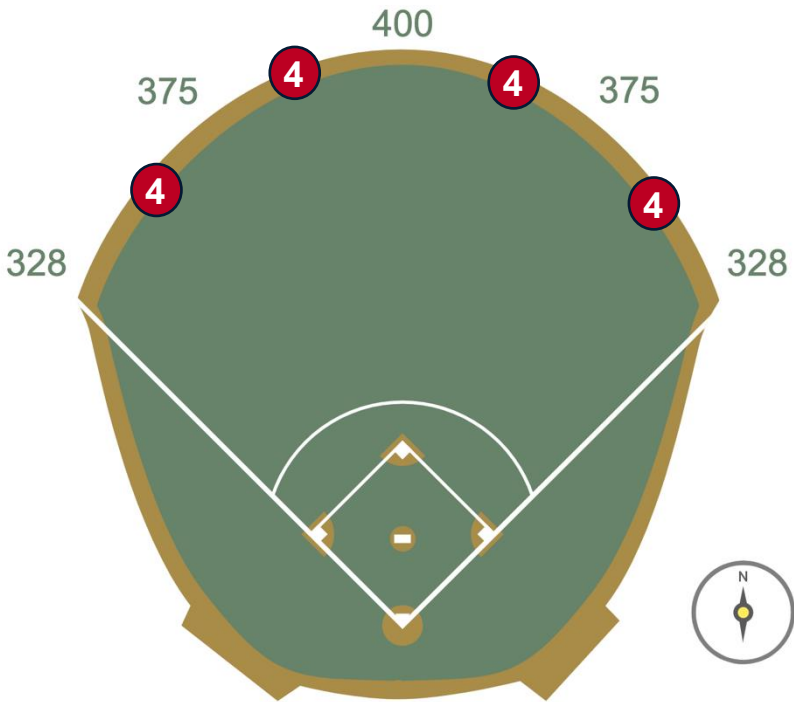

Rogers Centre Ground Rules

RULE #4: Fair ball lodging in fence padding: **Two Bases**