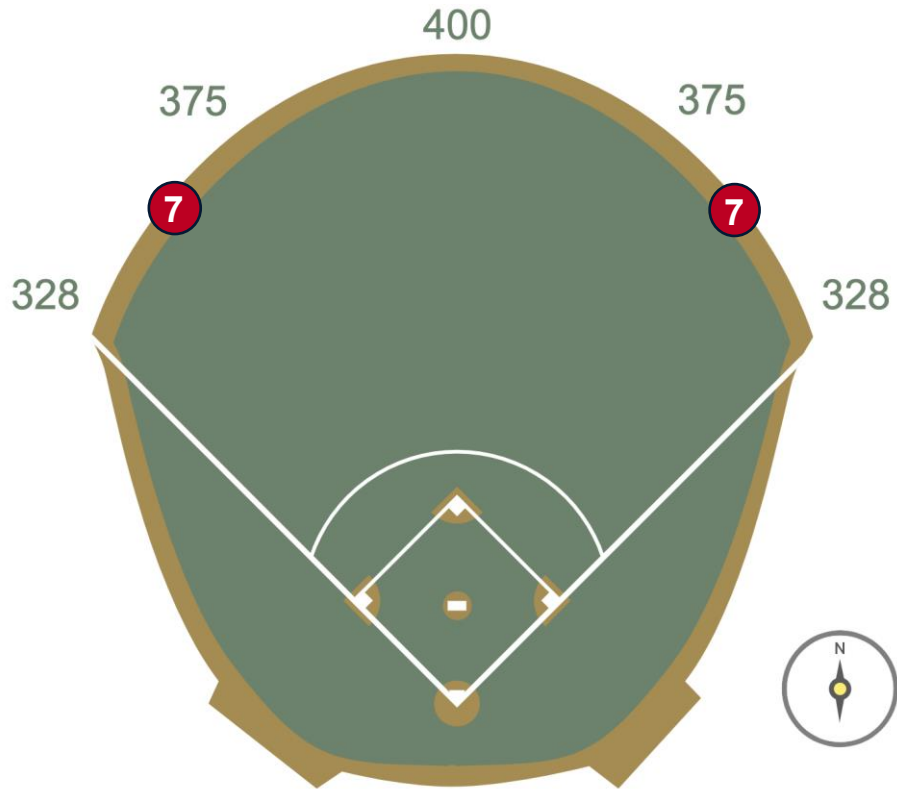

Rogers Centre Ground Rules

RULE #7: Batted ball in flight striking the metal railings (above the light blue line) affixed to the top of the outfield wall: **Home Run**