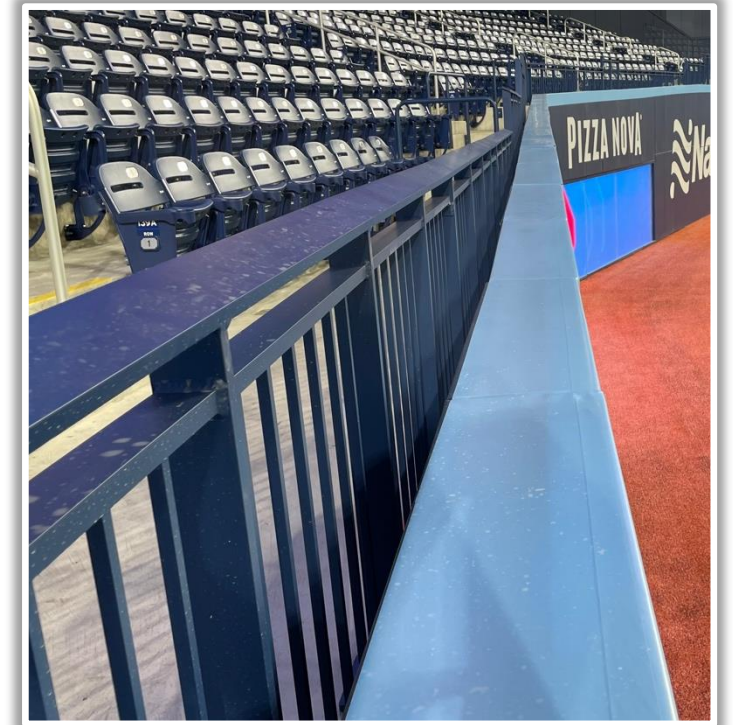

Rogers Centre Ground Rules

RULE #8: Batted ball in flight striking the top of the padded outfield fence (i.e. on the light blue line) and continuing onward to strike the metal railings or concrete of the seating bowl beyond the padding: **Home Run**