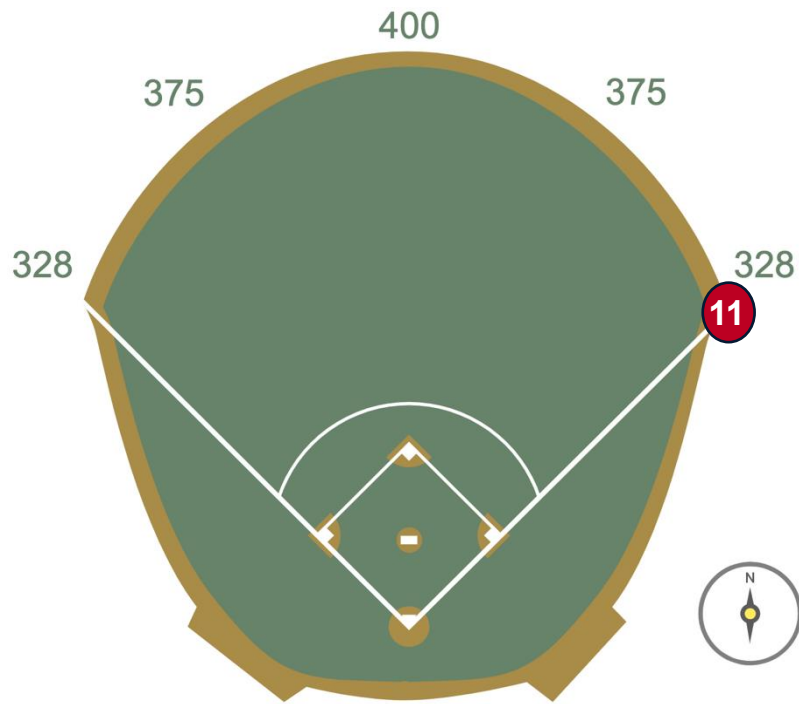

Rogers Centre Ground Rules

RULE #11: Padding and railing on the upward sloping wall in foul territory in the right field corner: **In Play**