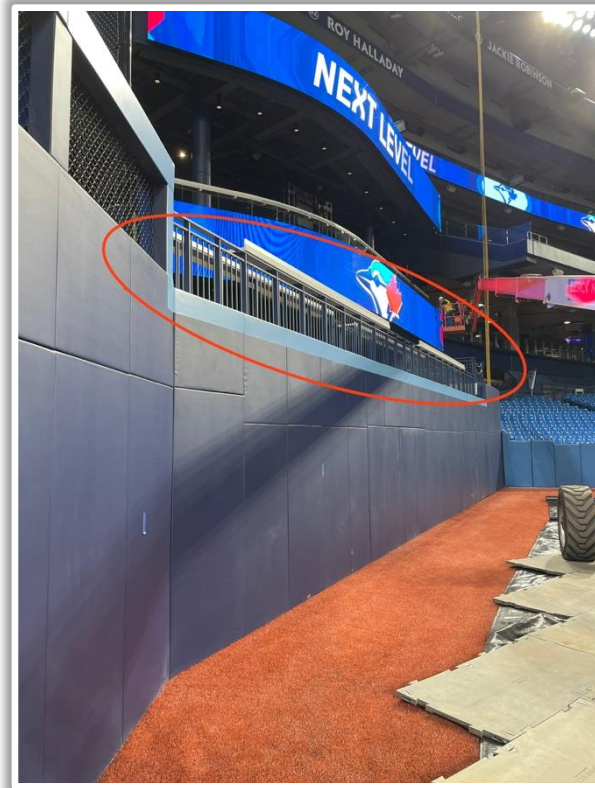

# Rogers Centre Ground Rules

**RULE #5:** Fair ball coming to rest on upper padding ledge in front of home and visitor bullpen mounds: **Two Bases**

# Rogers Centre Ground Rules

**RULE #6:** Fair ball coming to rest (not lodged) on lower padding ledge in front of home and visitor bullpen benches: **In Play**

# Rogers Centre Ground Rules

**RULE #7:** Batted ball in flight striking the metal railings (above the light blue line) affixed to the top of the outfield wall: **Home Run**