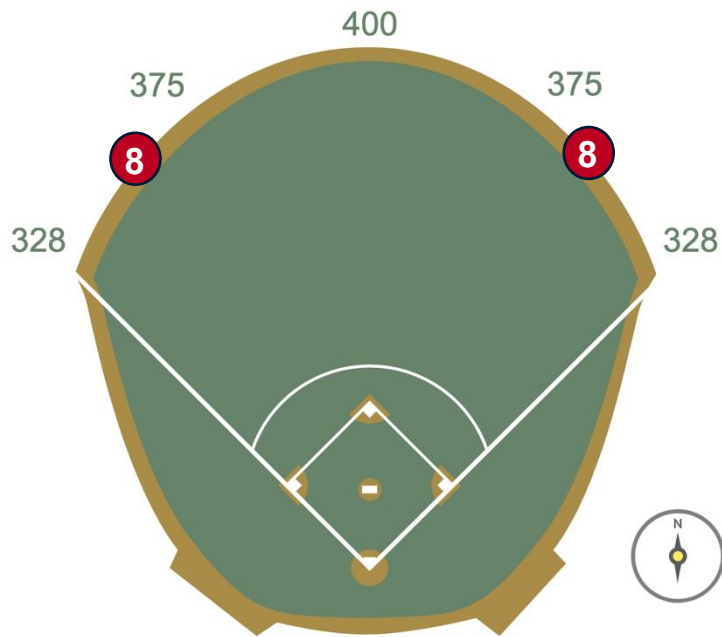

Rogers Centre Ground Rules

RULE #8: Batted ball in flight striking the top of the padded outfield fence (i.e. on the light blue line) and continuing onward to strike the metal railings or concrete of the seating bowl beyond the padding: **Home Run**