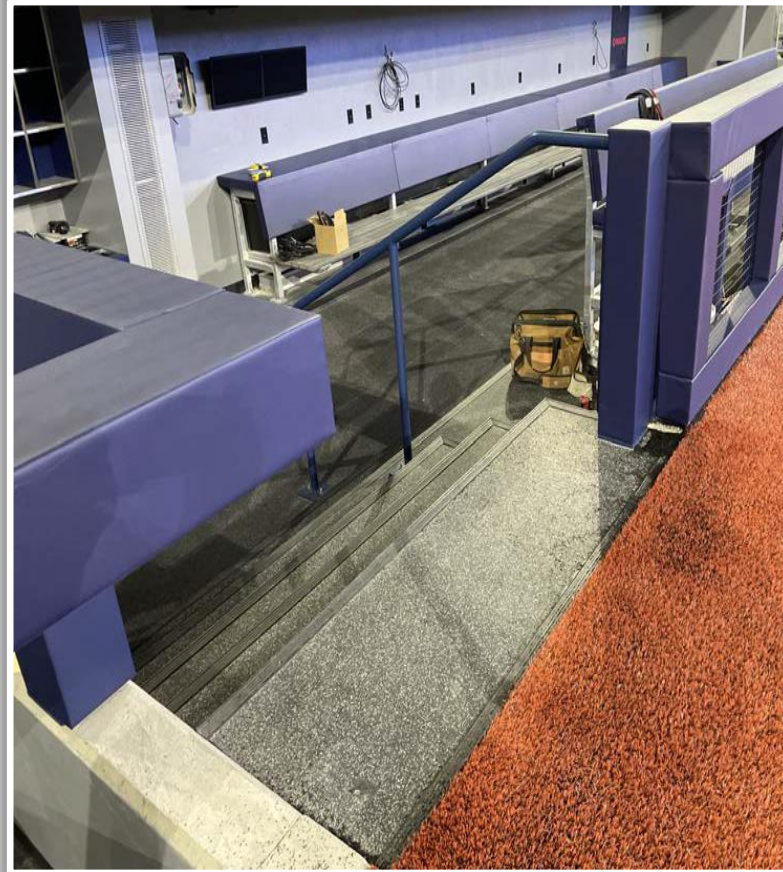

Rogers Centre Ground Rules

RULE #2: The entire top rubber step of the dugouts is live and in play