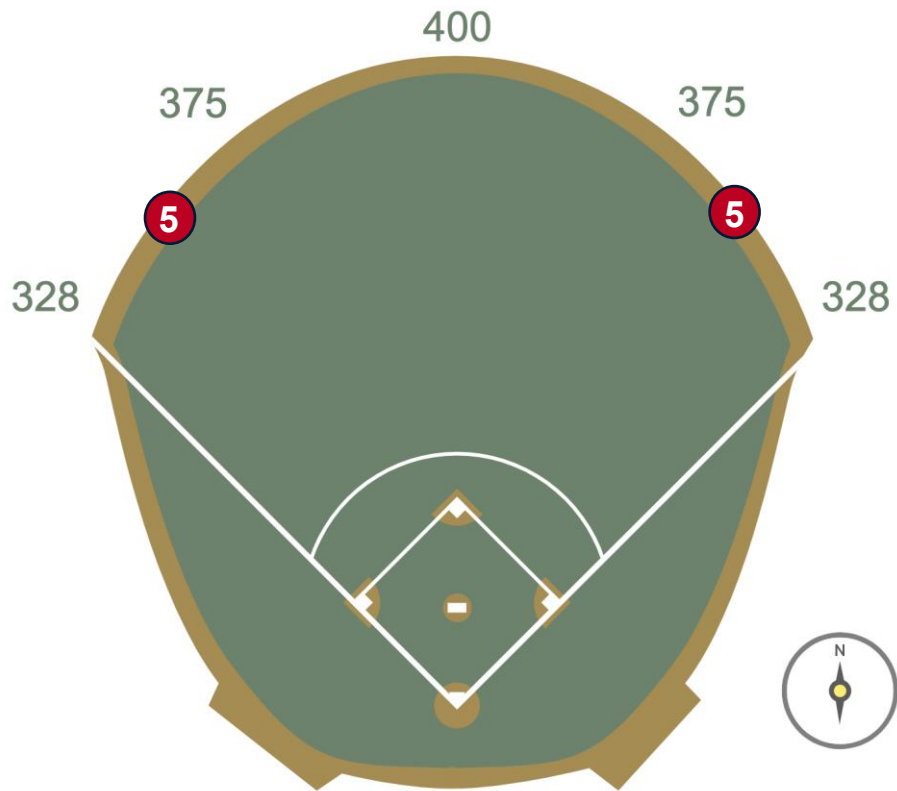

Rogers Centre Ground Rules

RULE #5: Fair ball coming to rest on upper padding ledge in front of home and visitor bullpen mounds: **Two Bases**