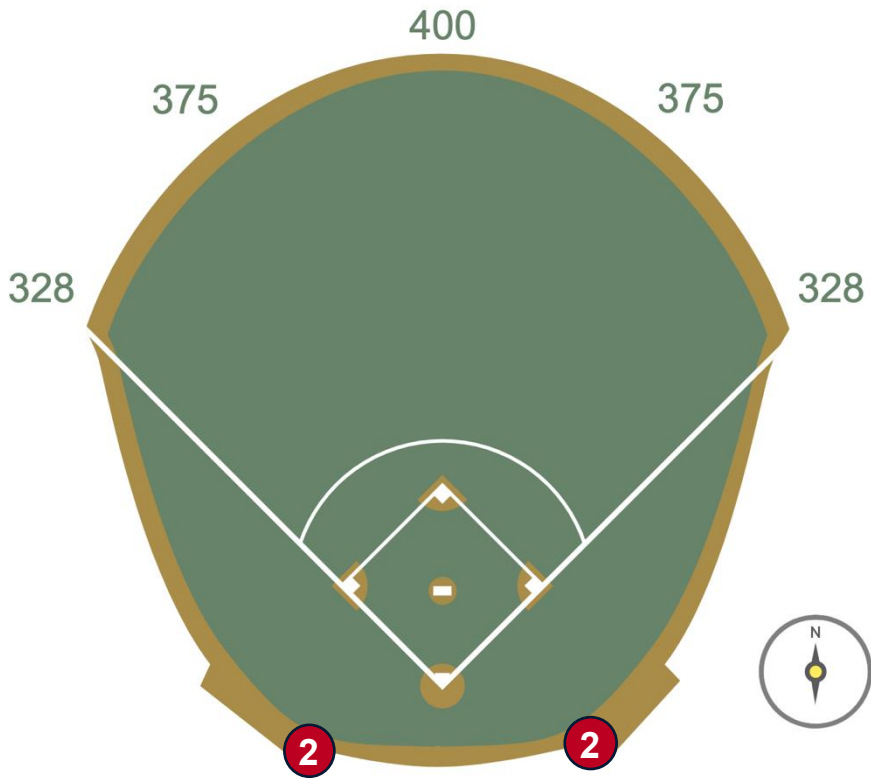

# Rogers Centre

**2026 Ground Rules**

**Date: March 25, 2026**

# Rogers Centre Ground Rules

**RULE #1:** Ball striking the blue metal handrails going into the dugouts: **Out of Play**

# Rogers Centre Ground Rules

**RULE #2:** The entire top rubber step of the dugouts is live and in play