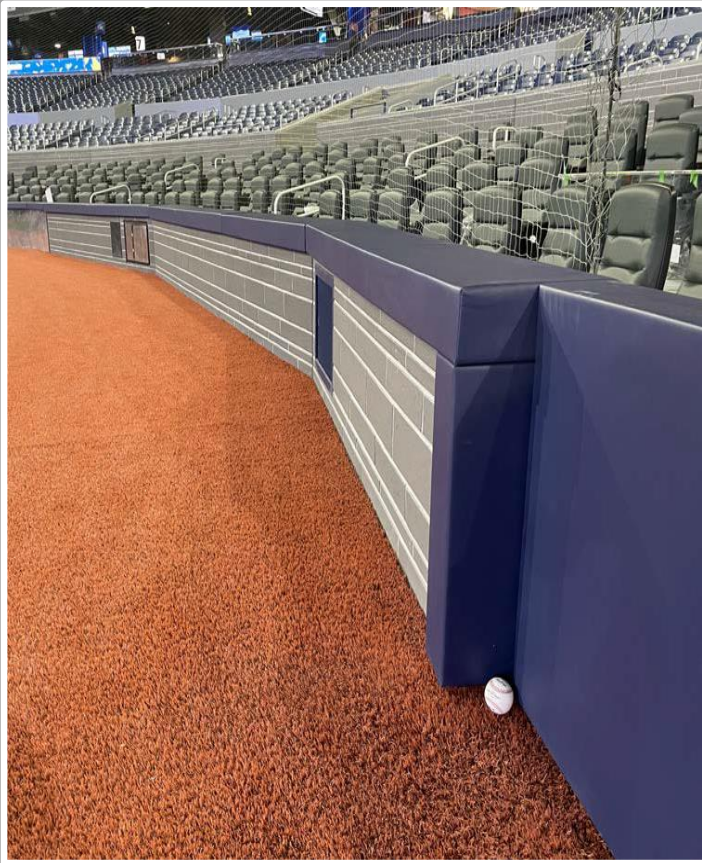

Rogers Centre Ground Rules

Backstop Photos: