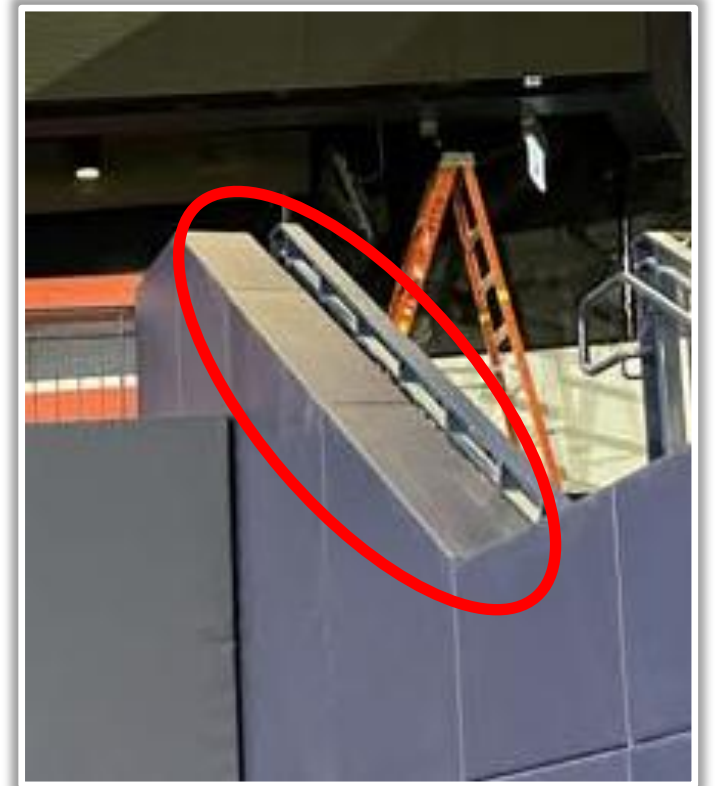

Rogers Centre Ground Rules

RULE #11: Padding and railing on the upward sloping wall in foul territory in the right field corner: **In Play**