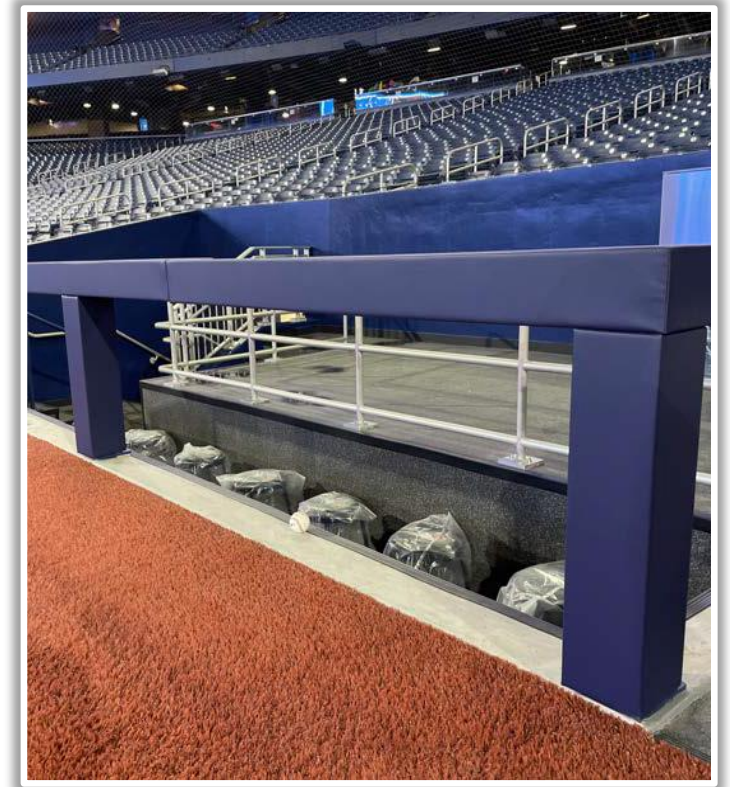

# Rogers Centre Ground Rules

**RULE #1:** Ball striking the blue metal handrails going into the dugouts: **Out of Play**

# Rogers Centre Ground Rules

**RULE #2:** The entire top rubber step of the dugouts is live and in play

# Rogers Centre Ground Rules

**RULE #3:** Live ball coming to rest on the concrete ledge in front of the home and visitor media bays: **In Play**