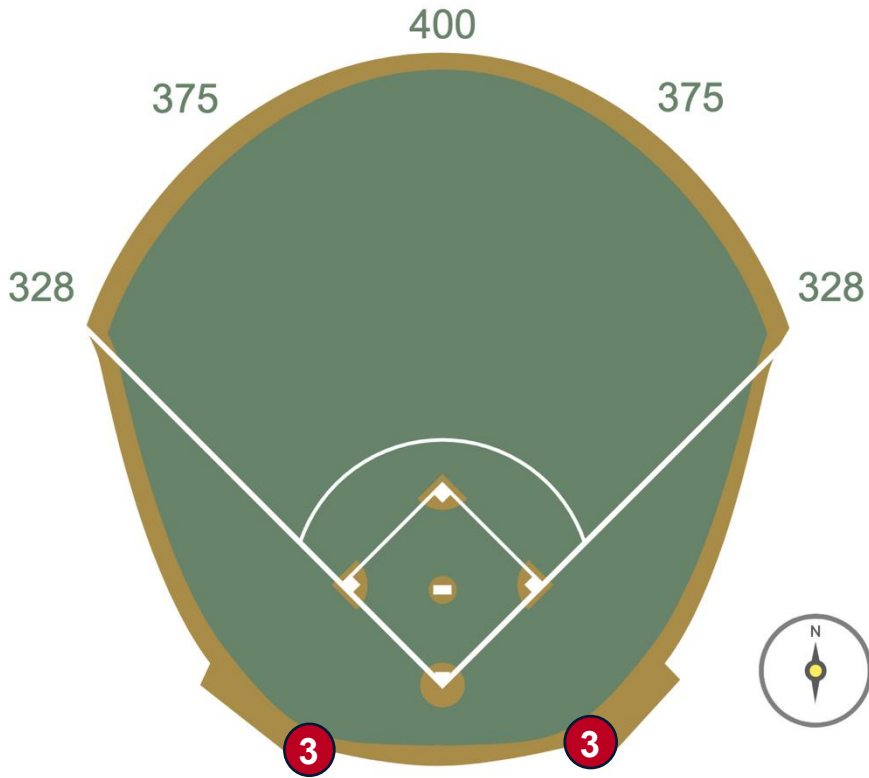

Rogers Centre Ground Rules

RULE #3: Live ball coming to rest on the concrete ledge in front of the home and visitor media bays: **In Play**