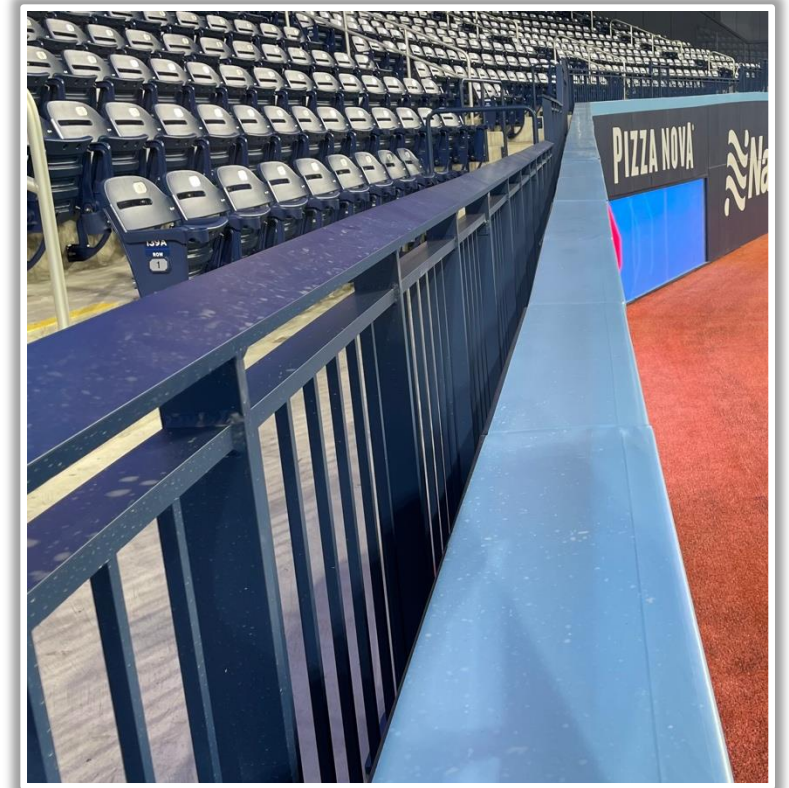

# Rogers Centre Ground Rules

**RULE #5:** Fair ball coming to rest on upper padding ledge in front of home and visitor bullpen mounds: **Two Bases**

# Rogers Centre Ground Rules

**RULE #6:** Fair ball coming to rest (not lodged) on lower padding ledge in front of home and visitor bullpen benches: **In Play**

# Rogers Centre Ground Rules

**RULE #7:** Batted ball in flight striking the metal railings (above the light blue line) affixed to the top of the outfield wall: **Home Run**