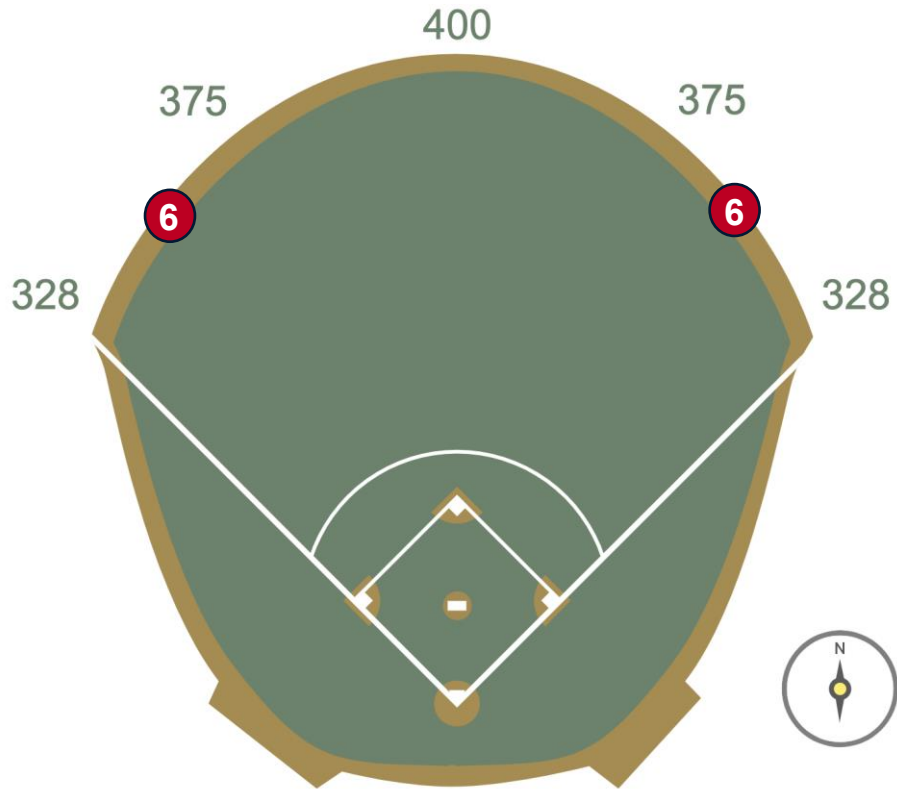

Rogers Centre Ground Rules

RULE #6: Fair ball coming to rest (not lodged) on lower padding ledge in front of home and visitor bullpen benches: **In Play**