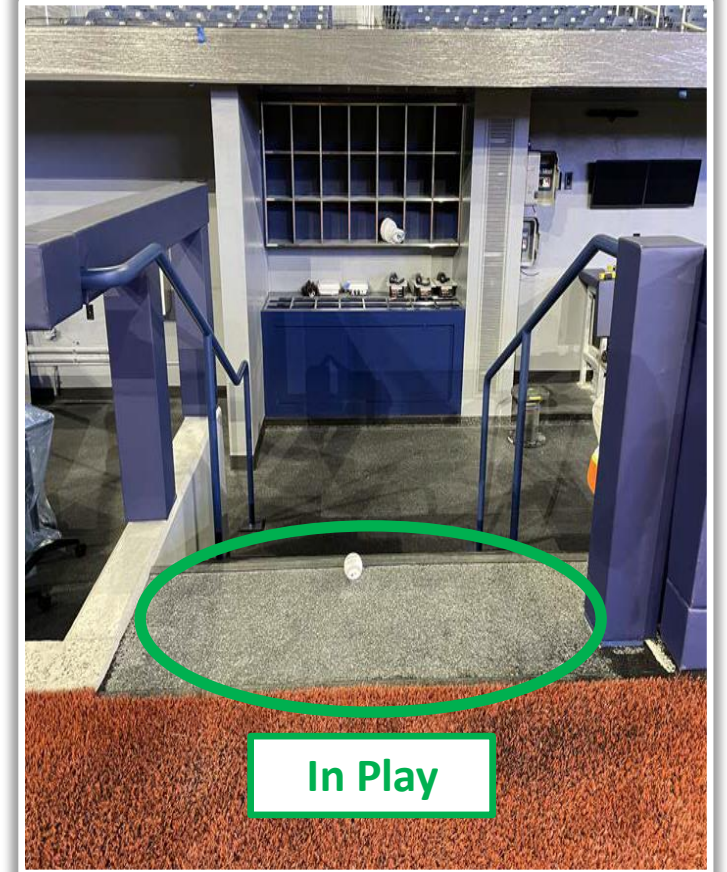

# Rogers Centre Ground Rules

**RULE #1:** Ball striking the blue metal handrails going into the dugouts: **Out of Play**

# Rogers Centre Ground Rules

**RULE #2:** The entire top rubber step of the dugouts is live and in play