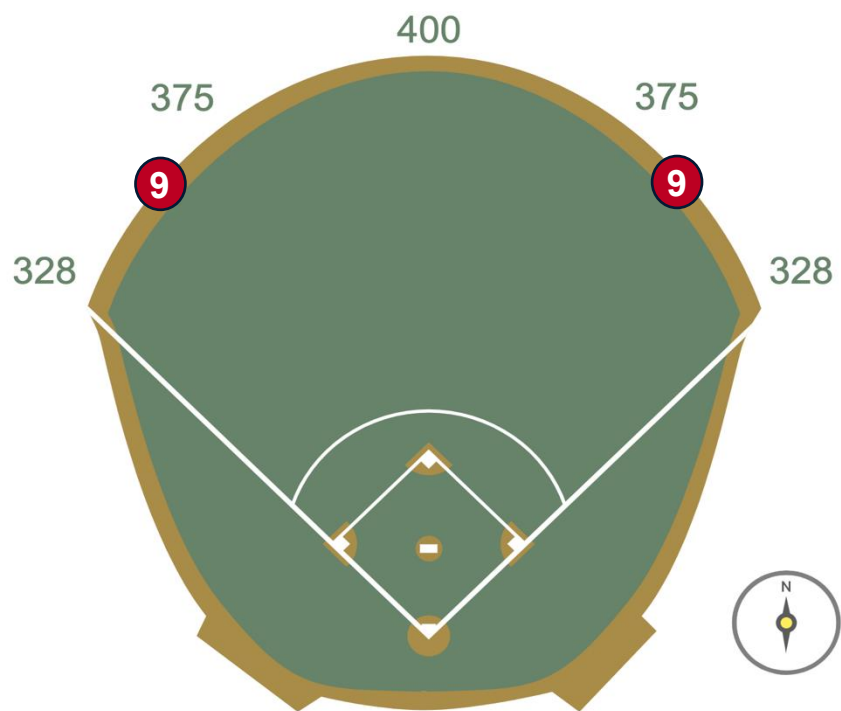

Rogers Centre Ground Rules

RULE #9: Batted ball in flight striking the top of the padded outfield fence (i.e. on the light blue line) and rebounding onto the field of play: **In Play**