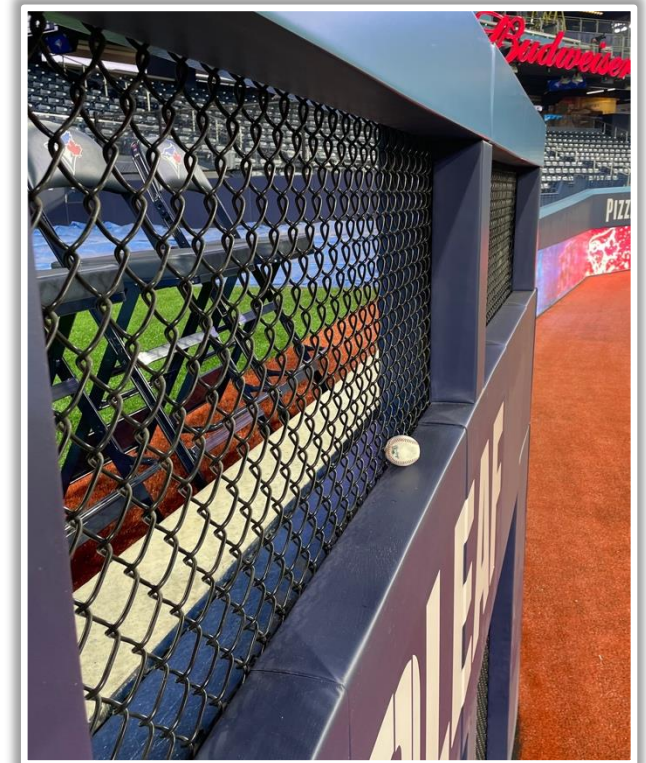

Rogers Centre Ground Rules

RULE #5: Fair ball coming to rest on upper padding ledge in front of home and visitor bullpen mounds: **Two Bases**