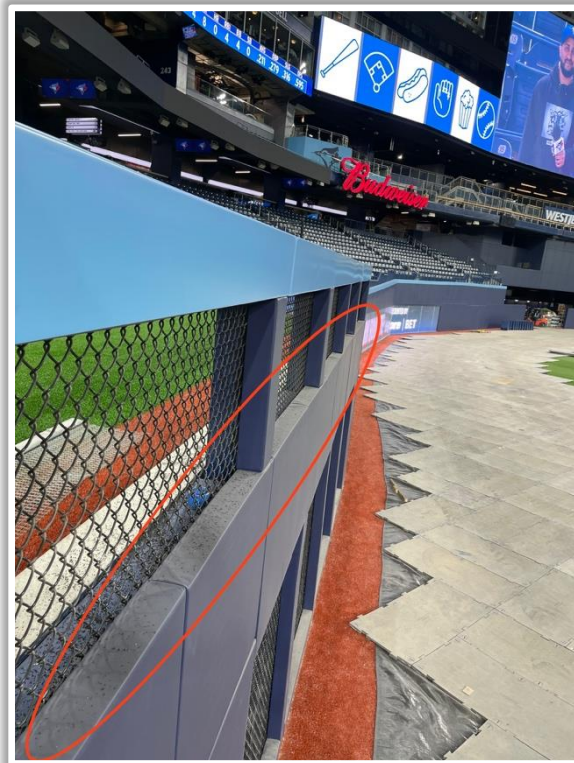

# Rogers Centre Ground Rules

**RULE #1:** Ball striking the blue metal handrails going into the dugouts: **Out of Play**

# Rogers Centre Ground Rules

**RULE #2:** The entire top rubber step of the dugouts is live and in play

# Rogers Centre Ground Rules

**RULE #3:** Live ball coming to rest on the concrete ledge in front of the home and visitor media bays: **In Play**

# Rogers Centre Ground Rules

**RULE #5:** Fair ball coming to rest on upper padding ledge in front of home and visitor bullpen mounds: **Two Bases**