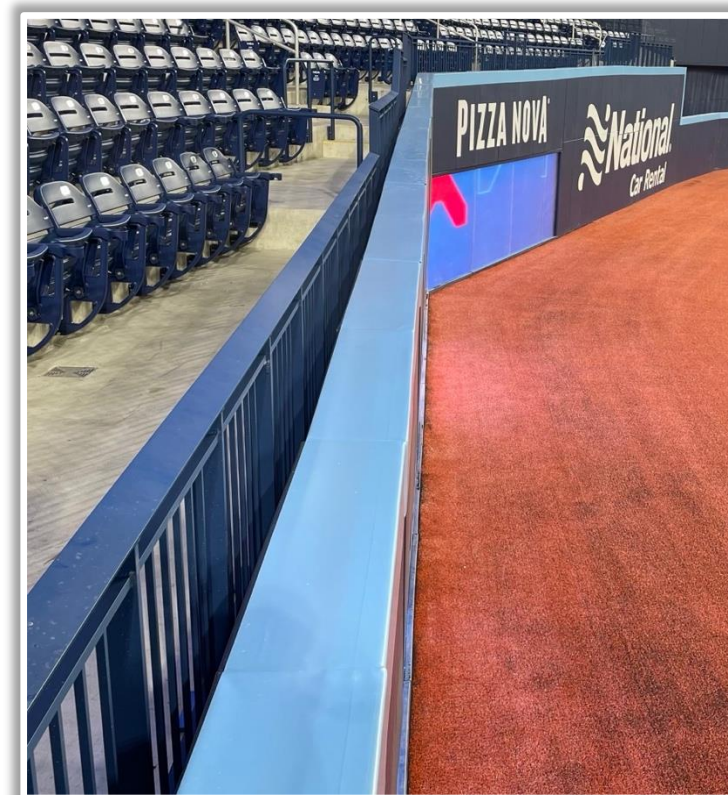

Rogers Centre Ground Rules

RULE #9: Batted ball in flight striking the top of the padded outfield fence (i.e. on the light blue line) and rebounding onto the field of play: **In Play**