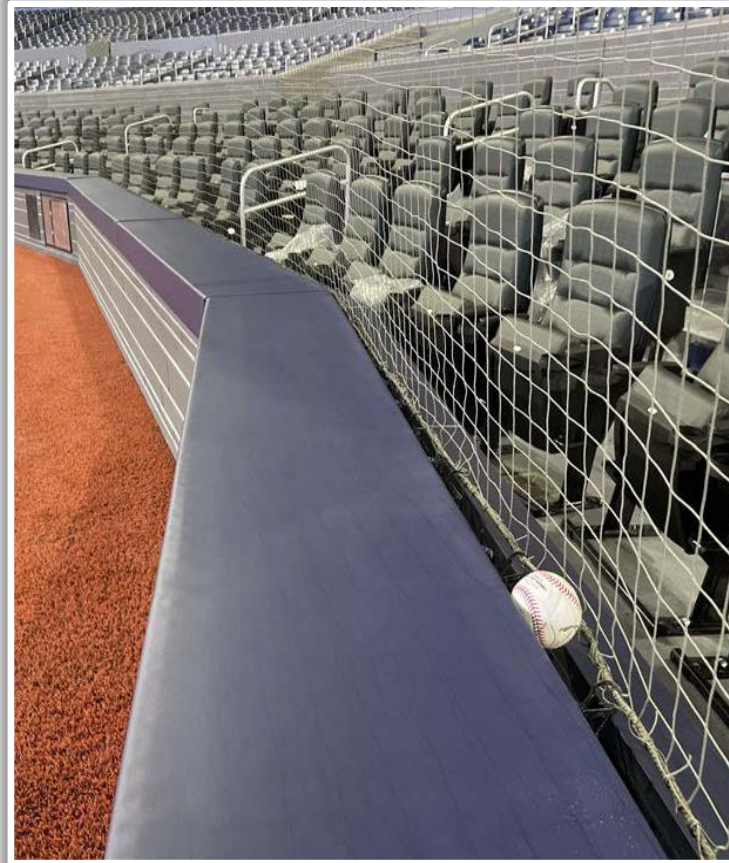

Rogers Centre Ground Rules

Backstop Photos: