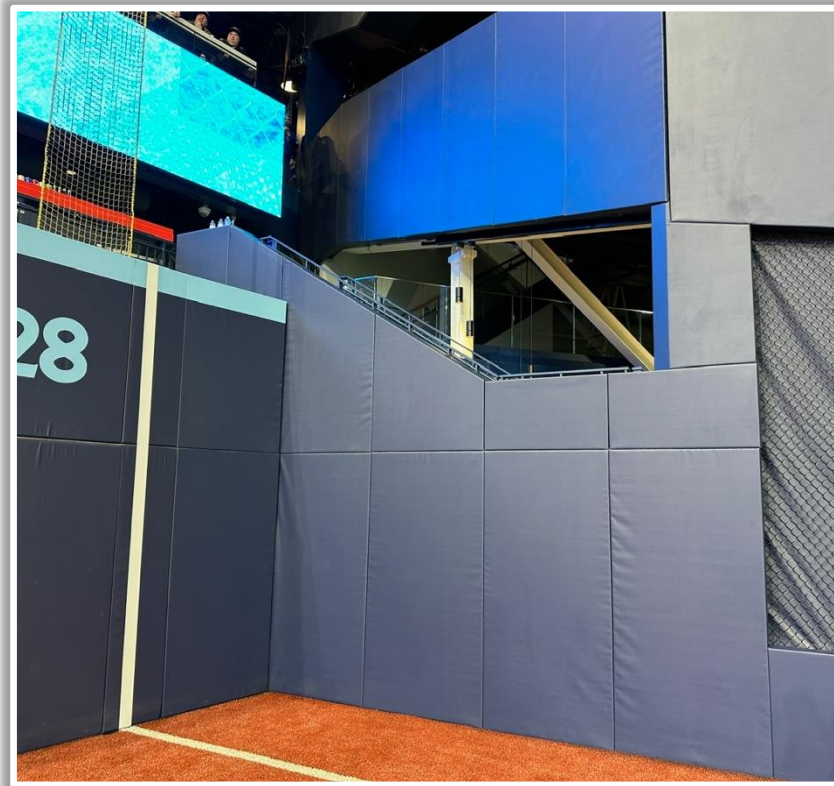

Rogers Centre Ground Rules

RULE #11: Padding and railing on the upward sloping wall in foul territory in the right field corner: **In Play**