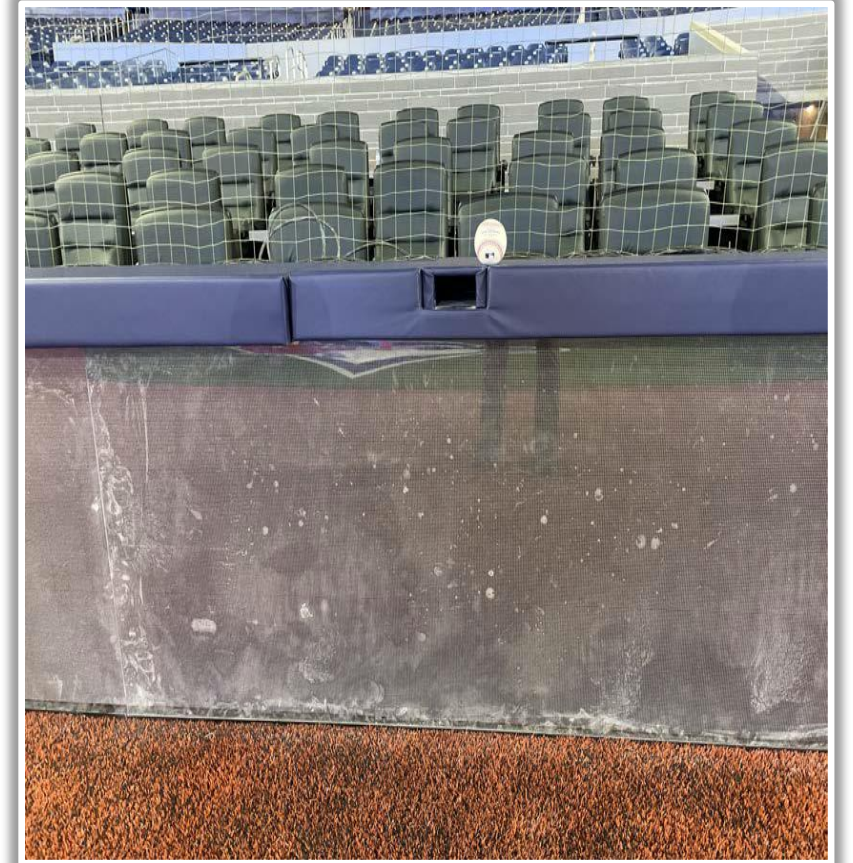

Rogers Centre Ground Rules

Backstop Photos: