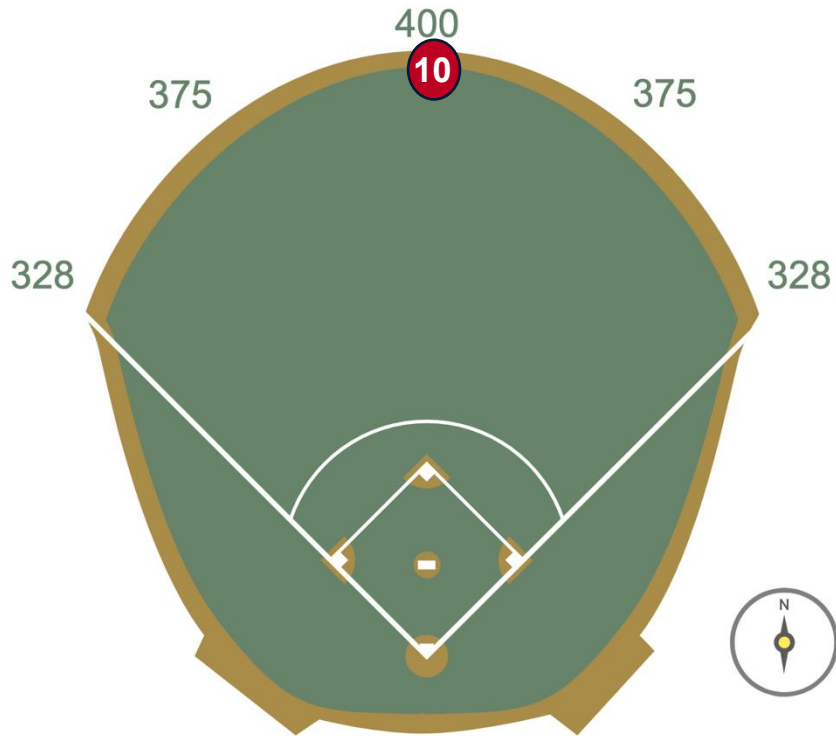

Rogers Centre Ground Rules

RULE #10: Batted ball in flight striking centre field batter eye panels (above light blue line) and rebounding onto the play field: **Home Run**