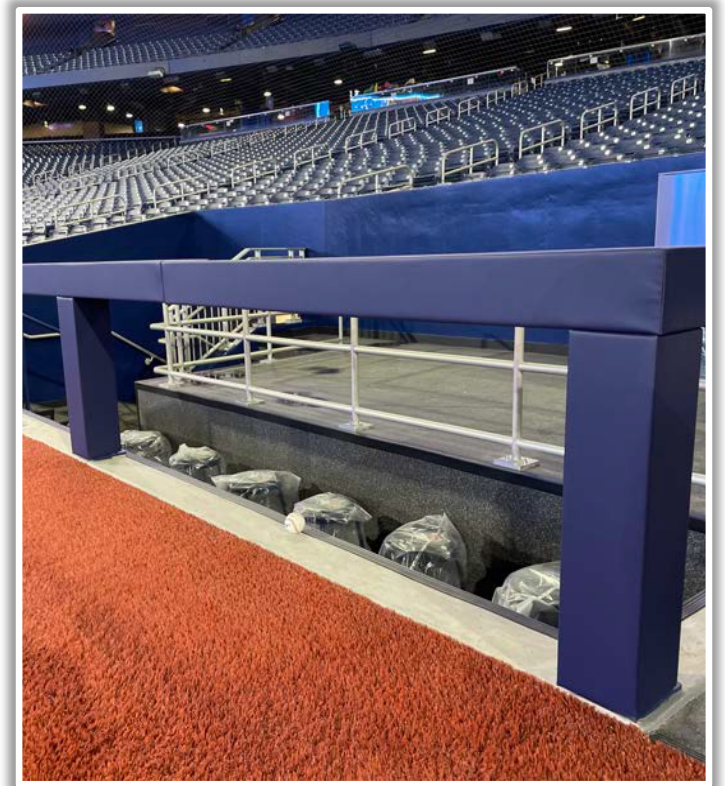

# Rogers Centre Ground Rules

**RULE #1:** Ball striking the blue metal handrails going into the dugouts: **Out of Play**

# Rogers Centre Ground Rules

**RULE #2:** The entire top rubber step of the dugouts is live and in play

# Rogers Centre Ground Rules

**RULE #3:** Live ball coming to rest on the concrete ledge in front of the home and visitor media bays: **In Play**