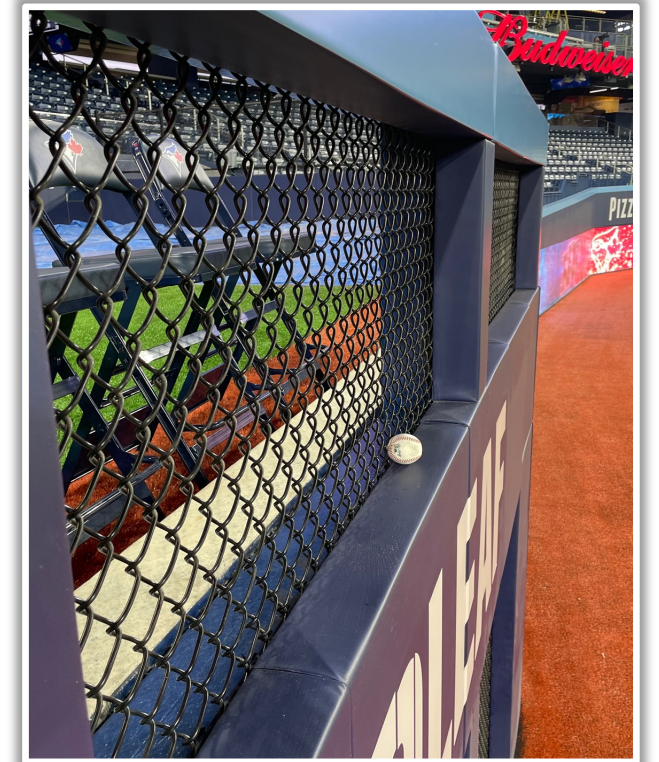

Rogers Centre Ground Rules

RULE #5: Fair ball coming to rest on upper padding ledge in front of home and visitor bullpen mounds: **Two Bases**