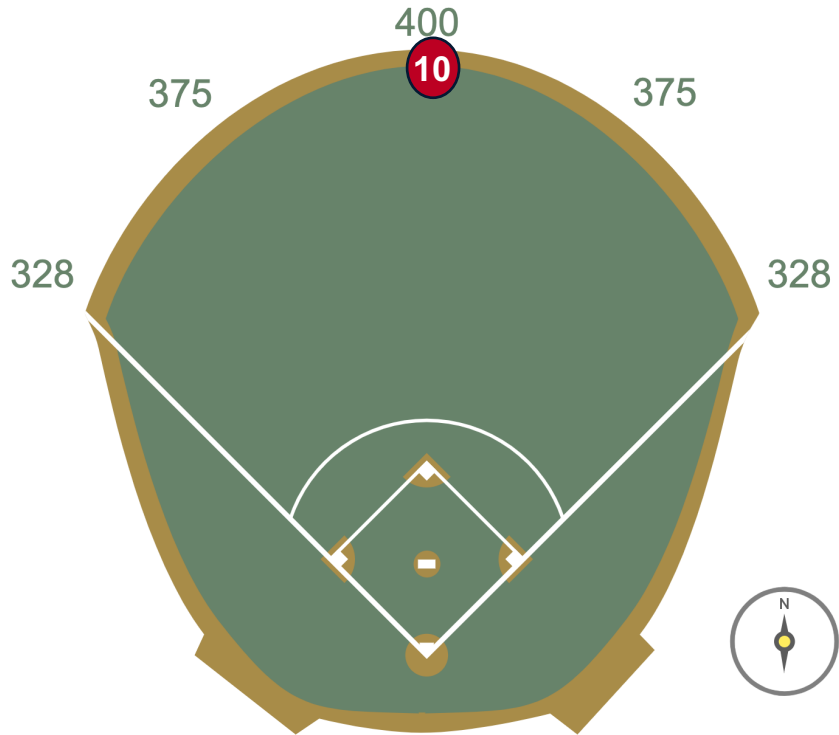

Rogers Centre Ground Rules

RULE #10: Batted ball in flight striking centre field batter eye panels (above light blue line) and rebounding onto the play field:
Home Run