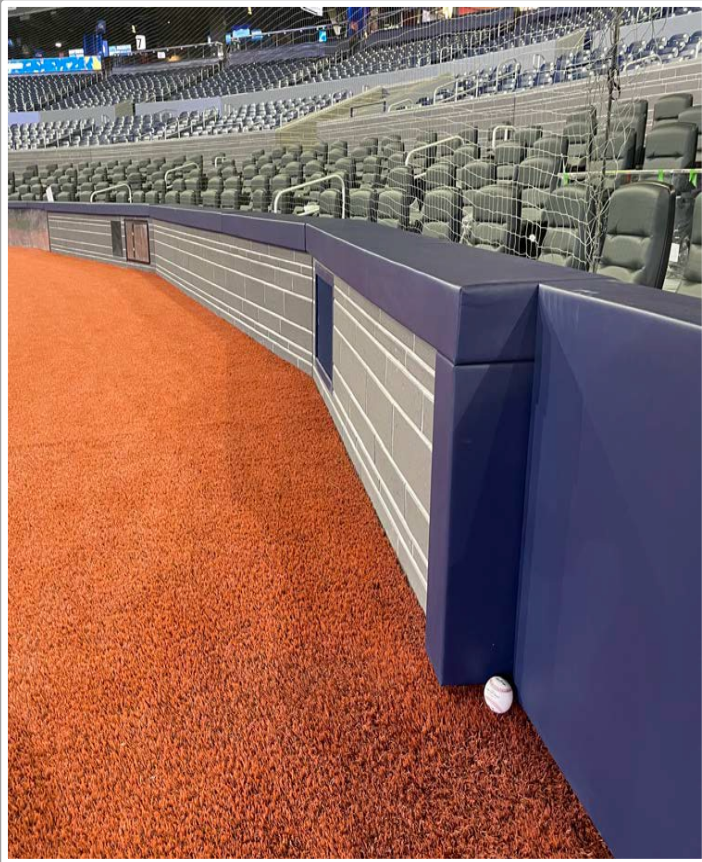

Rogers Centre Ground Rules

Backstop Photos: