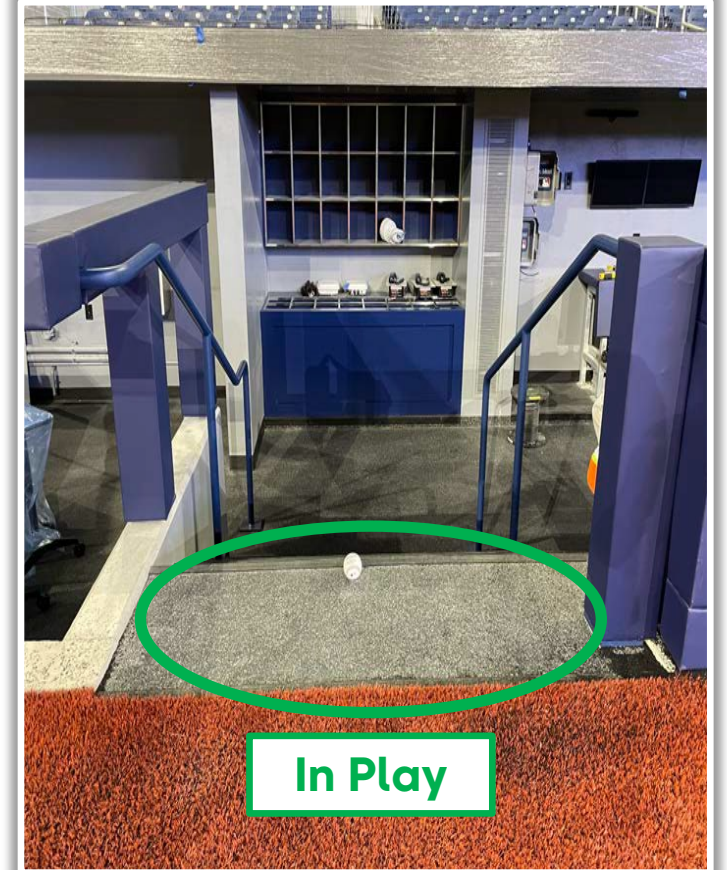

# Rogers Centre Ground Rules

**RULE #1:** Ball striking the blue metal handrails going into the dugouts: **Out of Play**

# Rogers Centre Ground Rules

**RULE #2:** The entire top rubber step of the dugouts is live and in play

# Rogers Centre Ground Rules

**RULE #3:** Live ball coming to rest on the concrete ledge in front of the home and visitor media bays: **In Play**