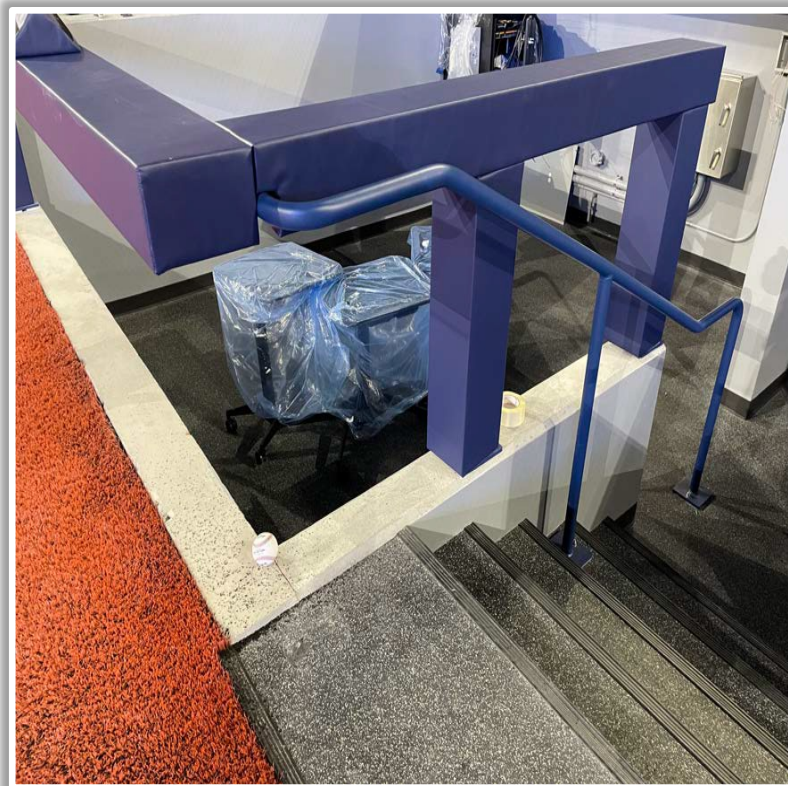

Rogers Centre Ground Rules

RULE #3: Live ball coming to rest on the concrete ledge in front of the home and visitor media bays: **In Play**