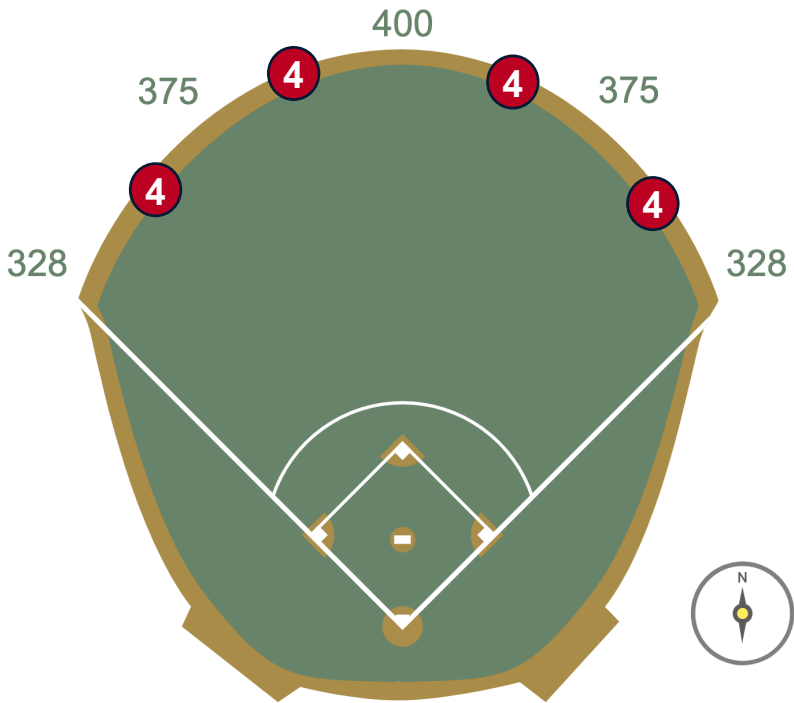

# Rogers Centre Ground Rules

**RULE #2:** The entire top rubber step of the dugouts is live and in play

# Rogers Centre Ground Rules

**RULE #3:** Live ball coming to rest on the concrete ledge in front of the home and visitor media bays: **In Play**

# Rogers Centre Ground Rules

**RULE #4:** Fair ball lodging in fence padding: **Two Bases**