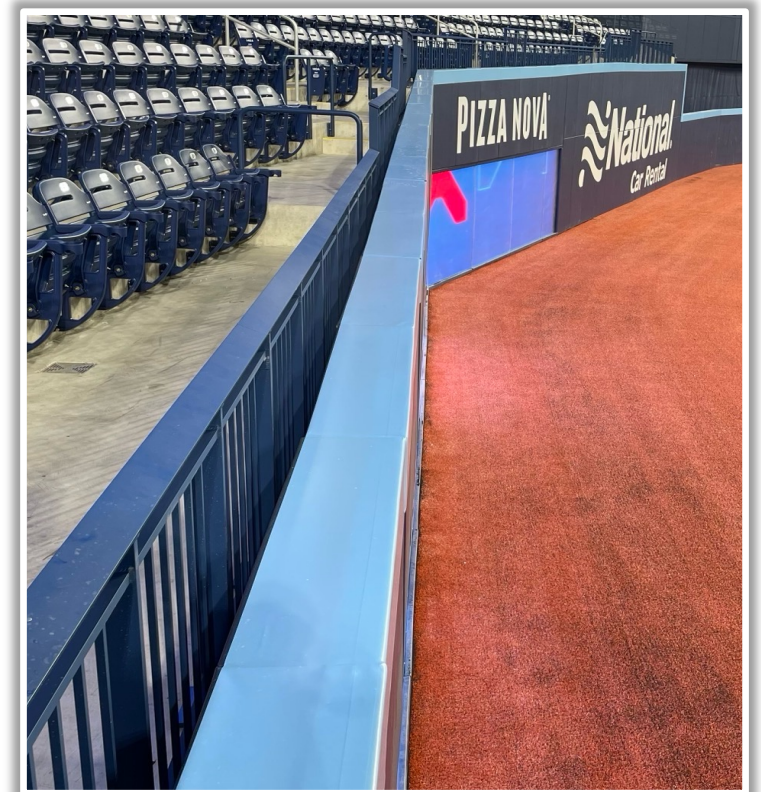

Rogers Centre Ground Rules

RULE #9: Batted ball in flight striking the top of the padded outfield fence (i.e. on the light blue line) and rebounding onto the field of play: **In Play**