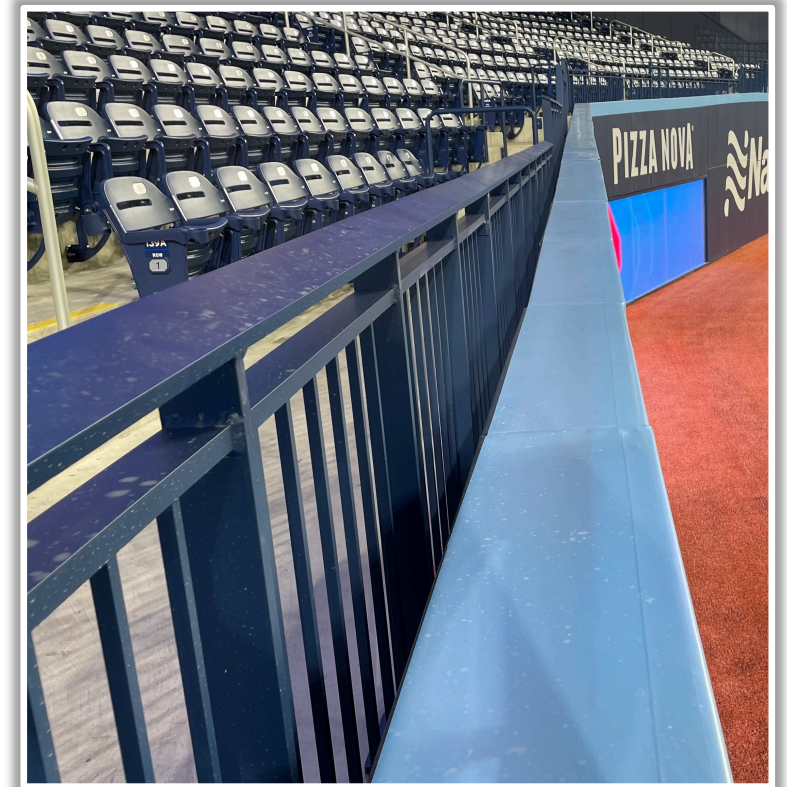

# Rogers Centre Ground Rules

**RULE #6:** Fair ball coming to rest (not lodged) on lower padding ledge in front of home and visitor bullpen benches: **In Play**

# Rogers Centre Ground Rules

**RULE #7:** Batted ball in flight striking the metal railings (above the light blue line) affixed to the top of the outfield wall: **Home Run**