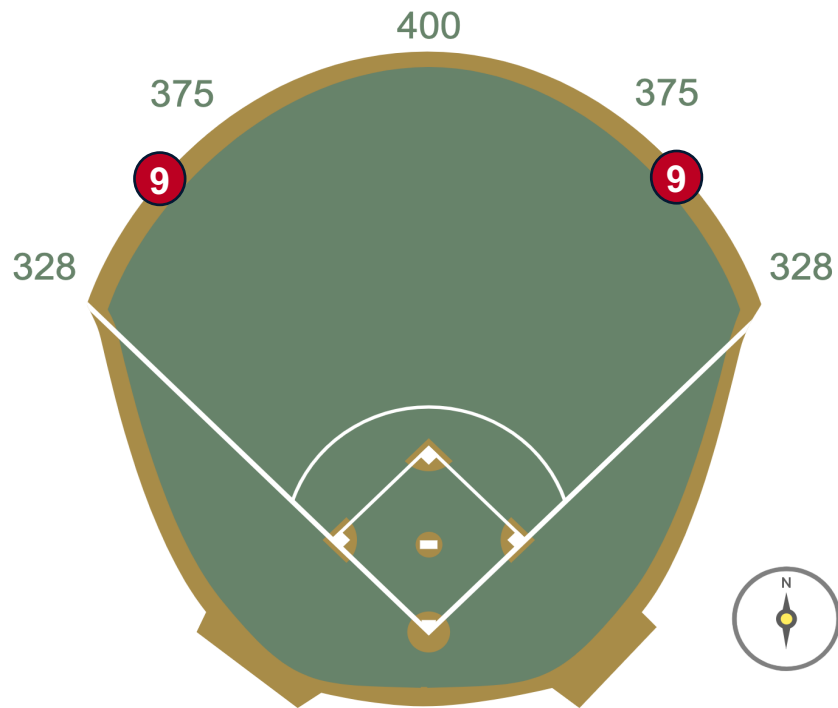

Rogers Centre Ground Rules

RULE #9: Batted ball in flight striking the top of the padded outfield fence (i.e. on the light blue line) and rebounding onto the field of play: **In Play**