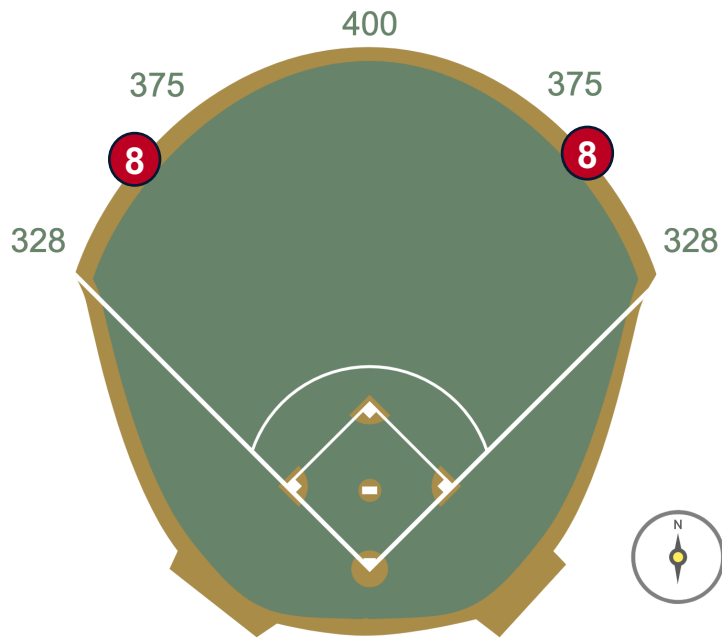

Rogers Centre Ground Rules

RULE #8: Batted ball in flight striking the top of the padded outfield fence (i.e. on the light blue line) and continuing onward to strike the metal railings or concrete of the seating bowl beyond the padding: **Home Run**