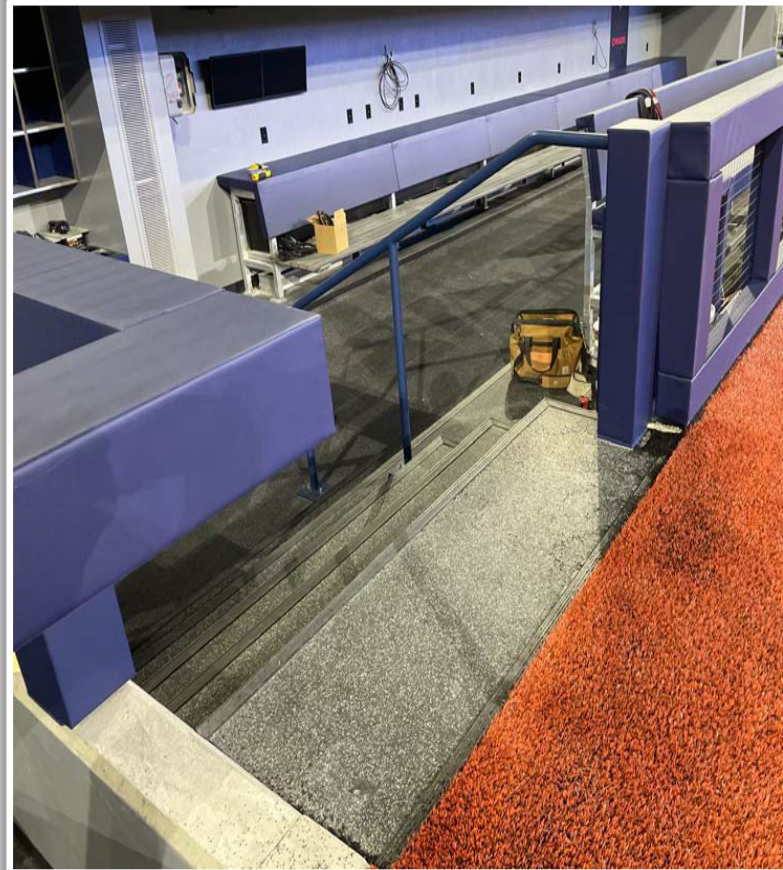

# Rogers Centre Ground Rules

**RULE #1:** Ball striking the blue metal handrails going into the dugouts: **Out of Play**

# Rogers Centre Ground Rules

**RULE #2:** The entire top rubber step of the dugouts is live and in play