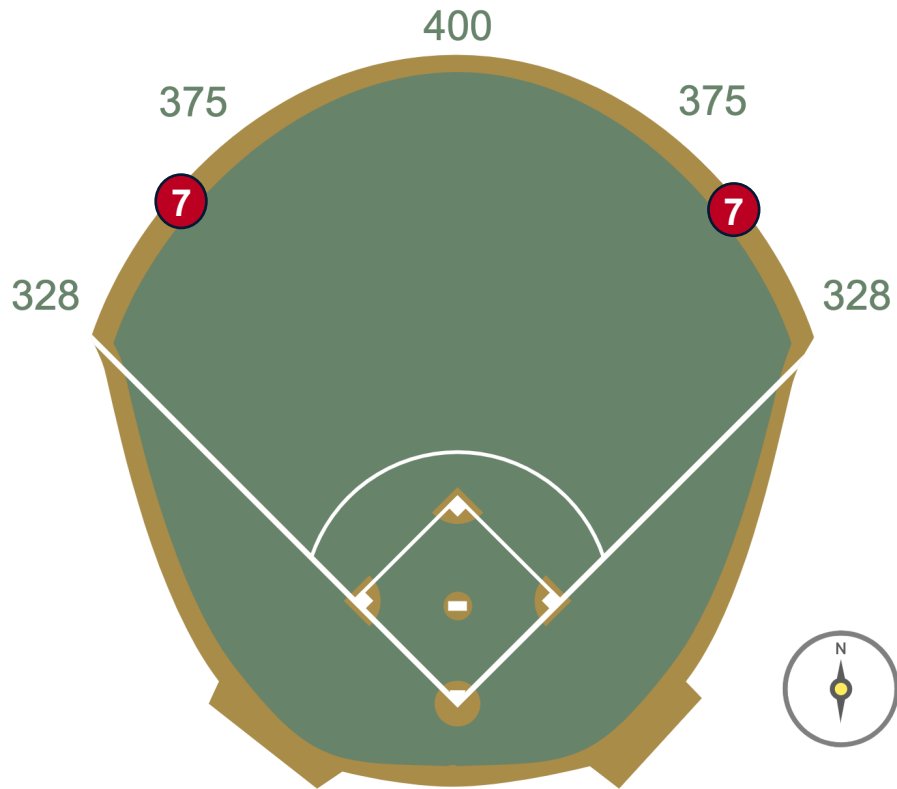

# Rogers Centre Ground Rules

**RULE #5:** Fair ball coming to rest on upper padding ledge in front of home and visitor bullpen mounds: **Two Bases**

# Rogers Centre Ground Rules

**RULE #6:** Fair ball coming to rest (not lodged) on lower padding ledge in front of home and visitor bullpen benches: **In Play**

# Rogers Centre Ground Rules

**RULE #7:** Batted ball in flight striking the metal railings (above the light blue line) affixed to the top of the outfield wall: **Home Run**