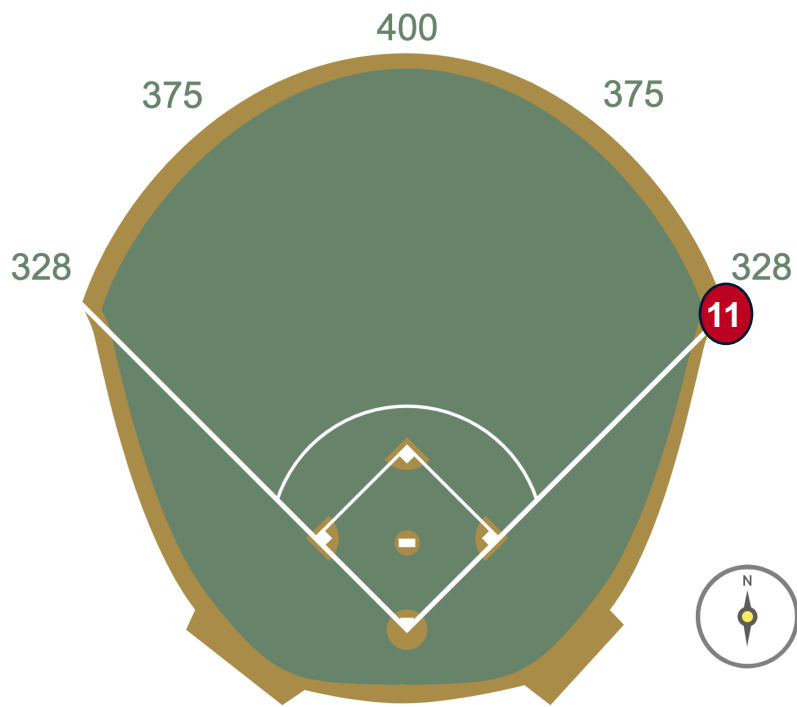

Rogers Centre Ground Rules

RULE #11: Padding and railing on the upward sloping wall in foul territory in the right field corner: **In Play**