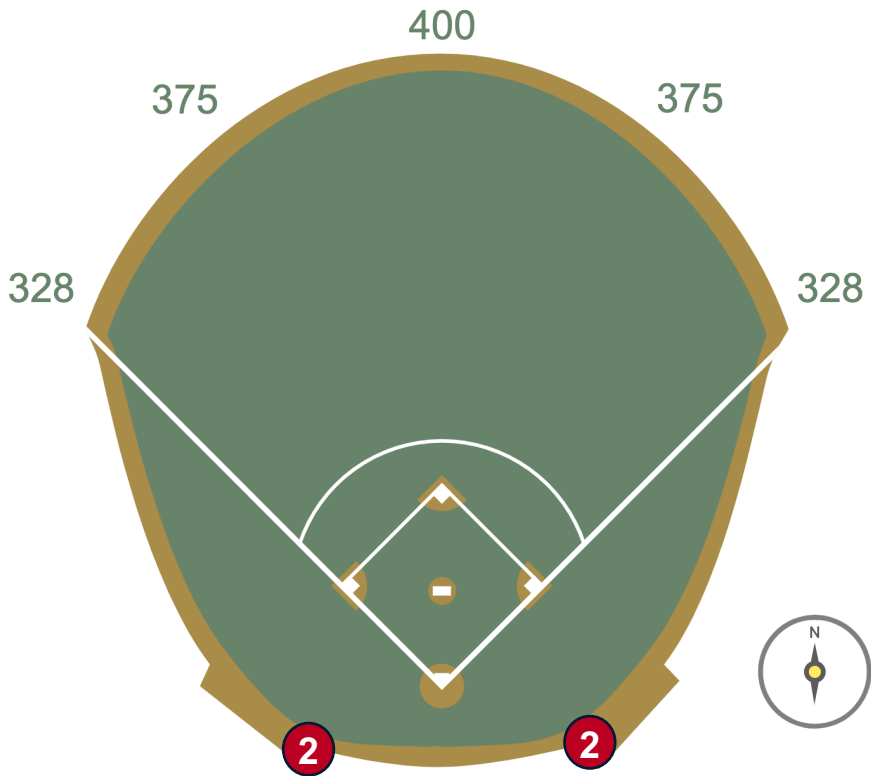

# Rogers Centre Ground Rules

**RULE #1:** Ball striking the blue metal handrails going into the dugouts: **Out of Play**

# Rogers Centre Ground Rules

**RULE #2:** The entire top rubber step of the dugouts is live and in play