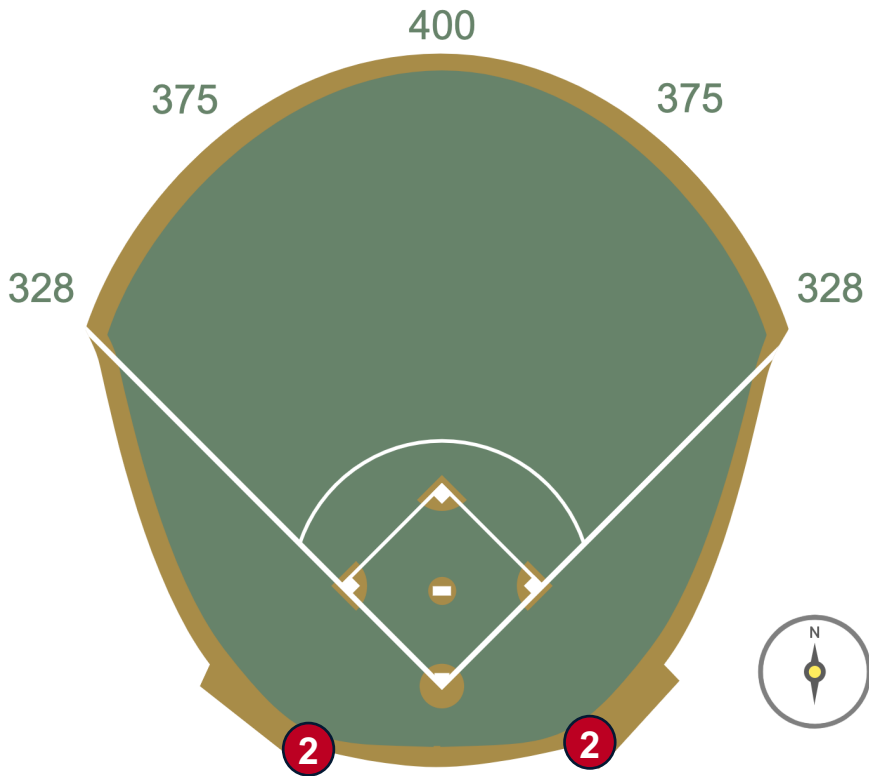

Rogers Centre Ground Rules

RULE #3: Live ball coming to rest on the concrete ledge in front of the home and visitor media bays: **In Play**