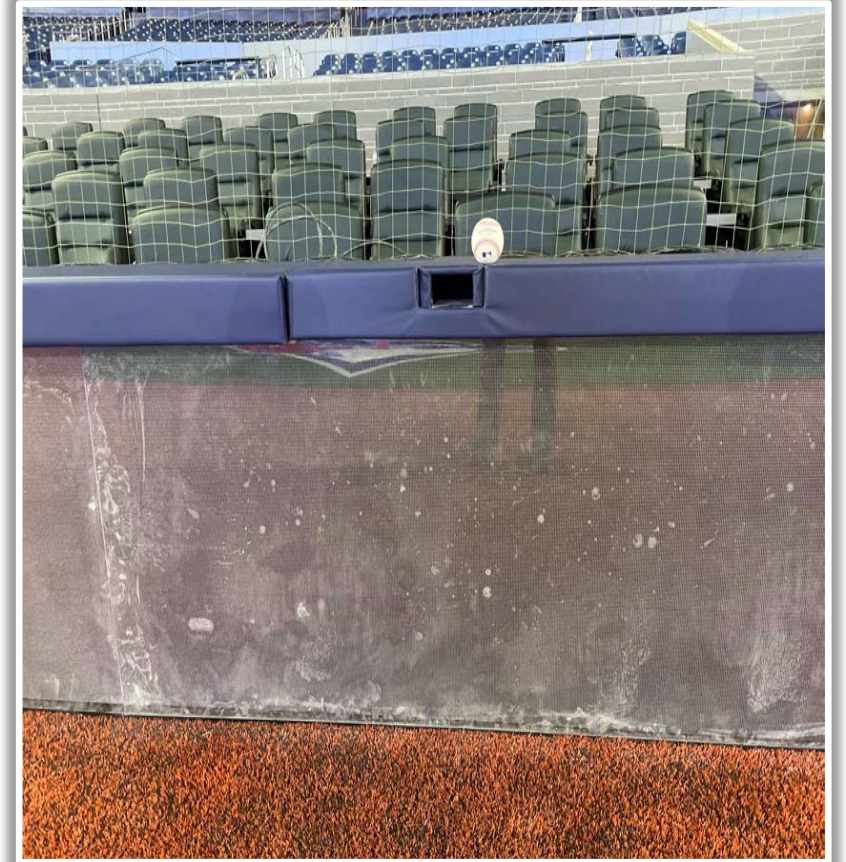

Rogers Centre Ground Rules

Backstop Photos: