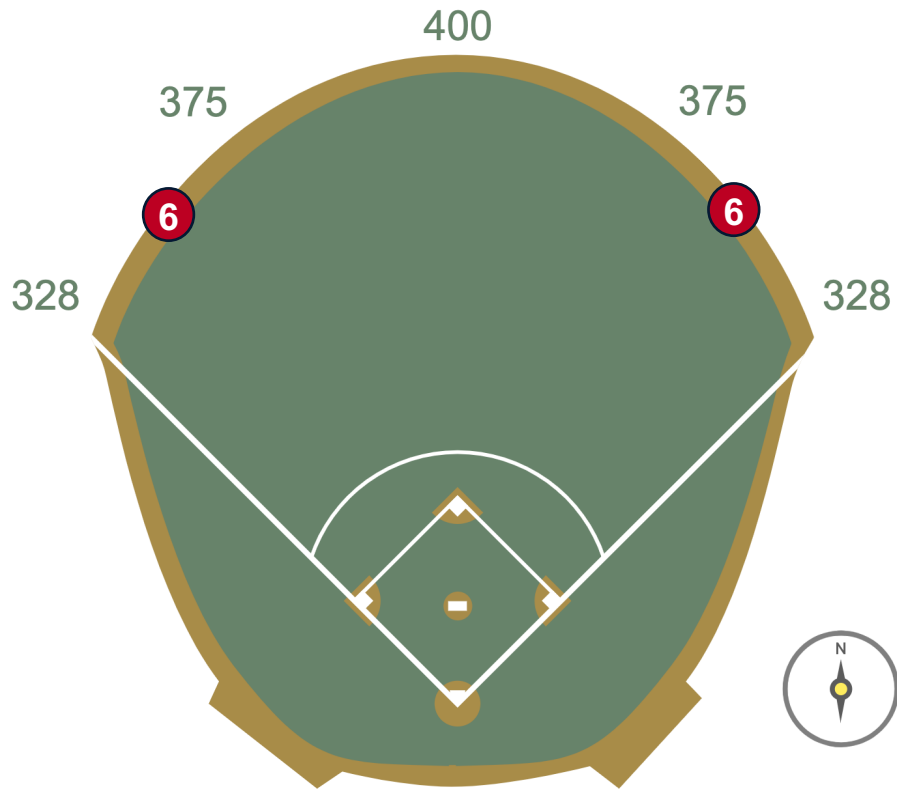

Rogers Centre Ground Rules

RULE #6: Fair ball coming to rest (not lodged) on lower padding ledge in front of home and visitor bullpen benches: **In Play**