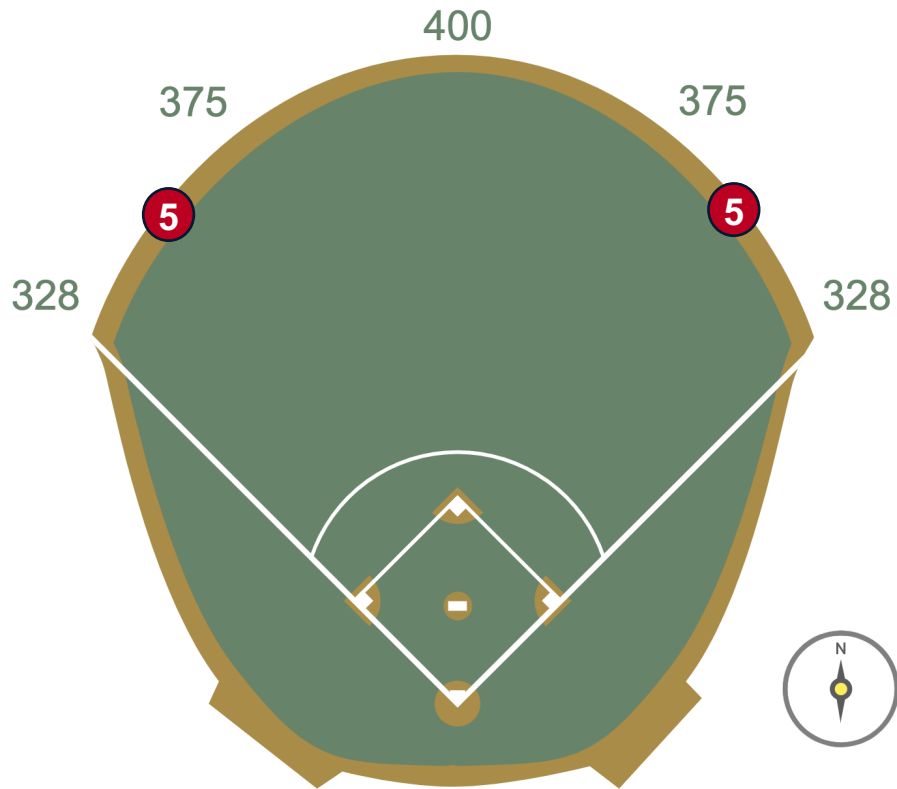

Rogers Centre Ground Rules

RULE #5: Fair ball coming to rest on upper padding ledge in front of home and visitor bullpen mounds: **Two Bases**