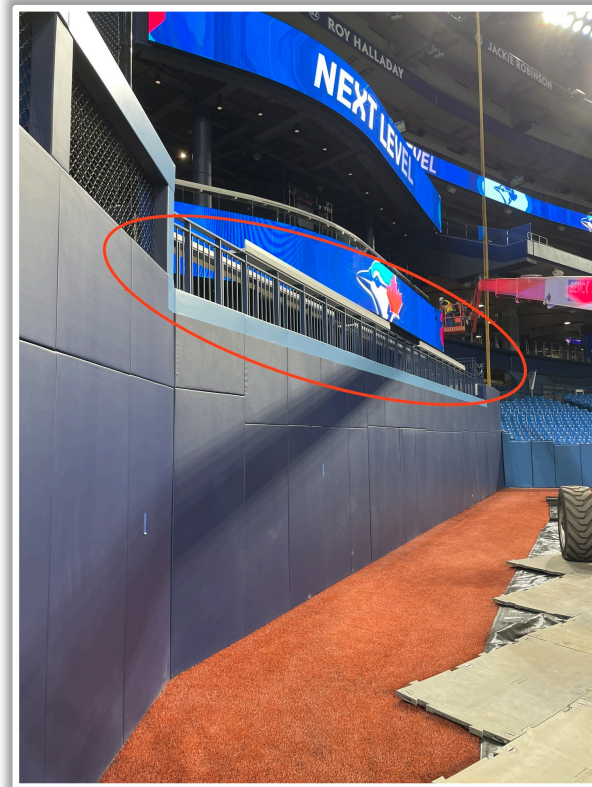

# Rogers Centre Ground Rules

**RULE #6:** Fair ball coming to rest (not lodged) on lower padding ledge in front of home and visitor bullpen benches: **In Play**

# Rogers Centre Ground Rules

**RULE #7:** Batted ball in flight striking the metal railings (above the light blue line) affixed to the top of the outfield wall: **Home Run**