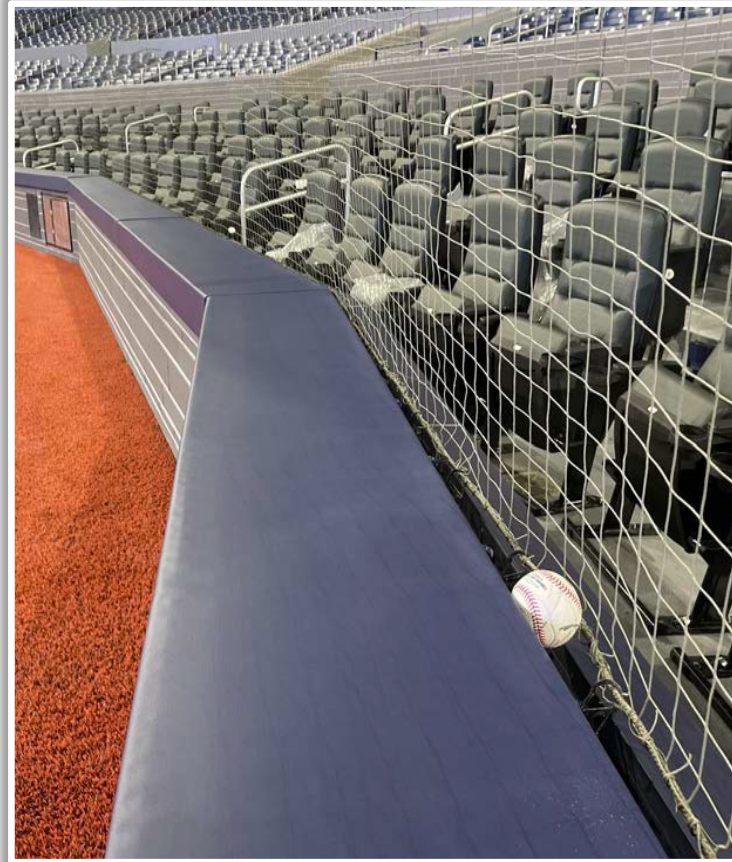

# Rogers Centre Ground Rules

**RULE #10:** Batted ball in flight striking centre field batter eye panels (above light blue line) and rebounding onto the play field:  
**Home Run**

# Rogers Centre Ground Rules

**RULE #11:** Padding and railing on the upward sloping wall in foul territory in the right field corner: **In Play**

# Rogers Centre Ground Rules

## Backstop Photos: