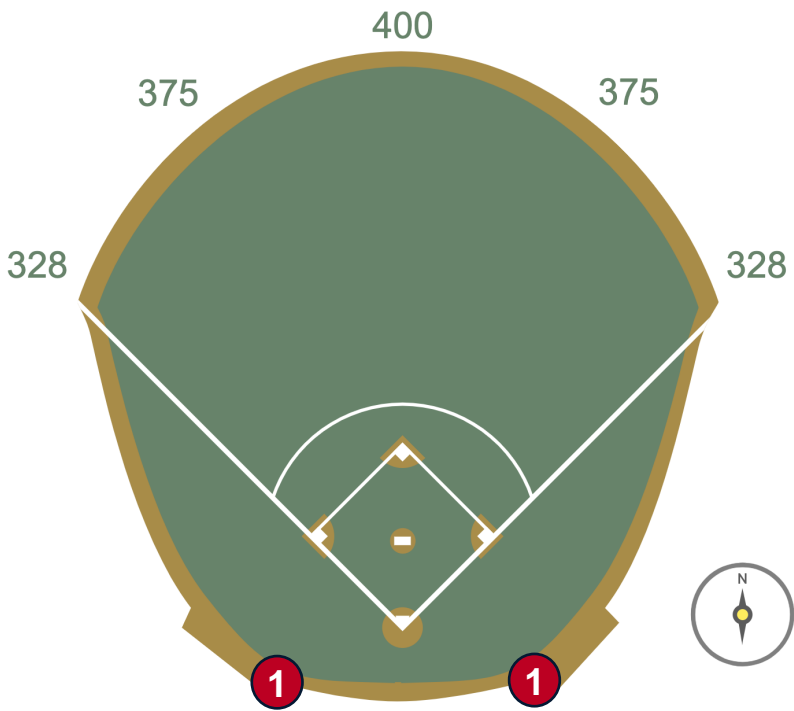

# Rogers Centre

**2025 Ground Rules**

**Date: March 27, 2025**

# Rogers Centre Ground Rules

**RULE #1:** Ball striking the blue metal handrails going into the dugouts: **Out of Play**

# Rogers Centre Ground Rules

**RULE #2:** The entire top rubber step of the dugouts is live and in play