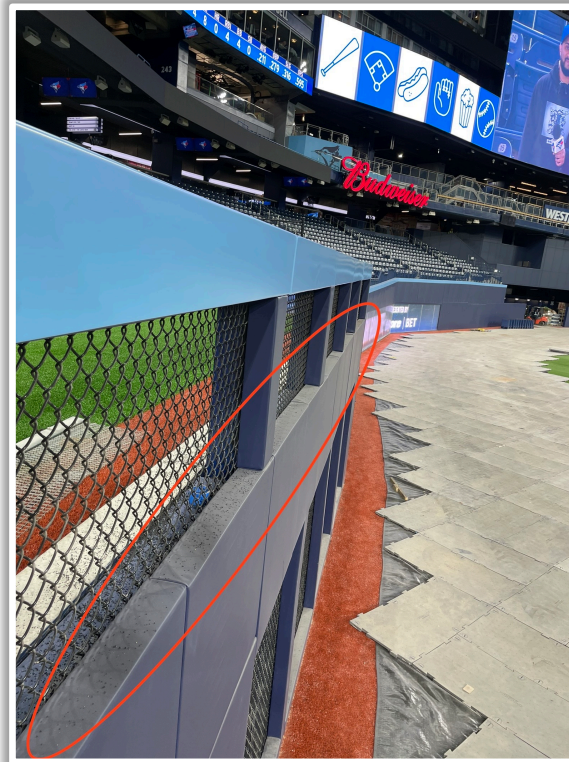

# Rogers Centre Ground Rules

**RULE #1:** Ball striking the blue metal handrails going into the dugouts: **Out of Play**

# Rogers Centre Ground Rules

**RULE #2:** The entire top rubber step of the dugouts is live and in play

# Rogers Centre Ground Rules

**RULE #3:** Live ball coming to rest on the concrete ledge in front of the home and visitor media bays: **In Play**

# Rogers Centre Ground Rules

**RULE #5:** Fair ball coming to rest on upper padding ledge in front of home and visitor bullpen mounds: **Two Bases**