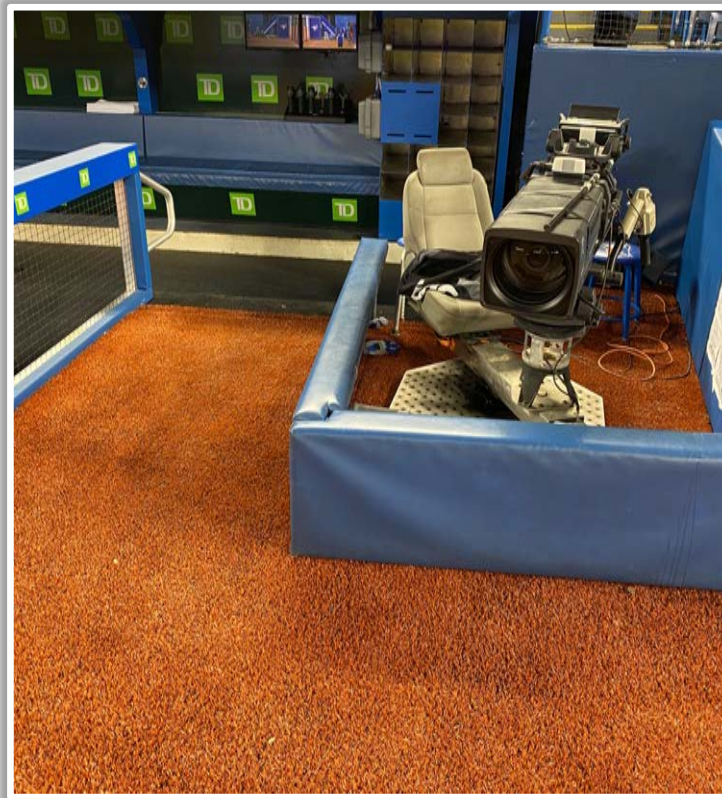

Rogers Centre Ground Rules

3B Dugout Photos: