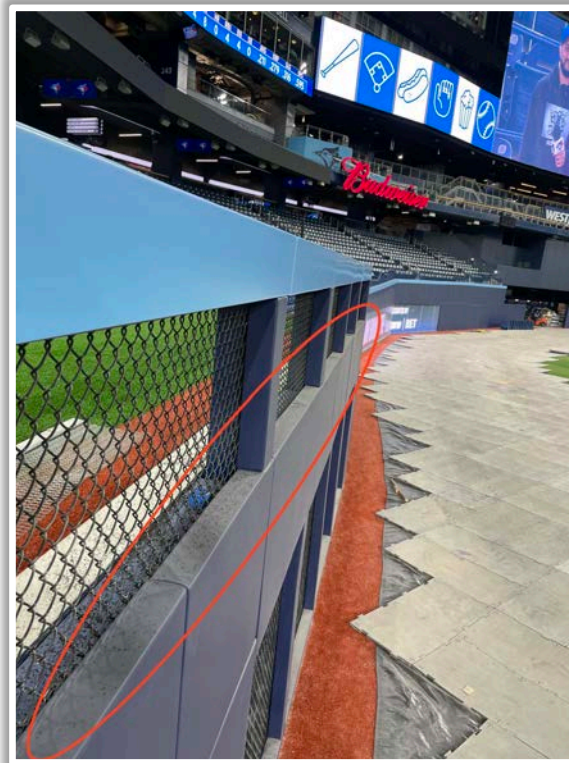

# Rogers Centre Ground Rules

**RULE #2:** The entire top rubber step of the dugouts is live and in play

# Rogers Centre Ground Rules

**RULE #3:** Fair Ball (bounding) striking padding on outfield fence above/beyond railing to foul or seating side of foul line: **In Play**

# Rogers Centre Ground Rules

**RULE #3 (Cont.):** Fair Ball (bounding) striking padding on outfield fence above/beyond railing to foul or seating side of foul line: **In Play**

# Rogers Centre Ground Rules

**RULE #5:** Fair ball coming to rest on upper padding ledge in front of home and visitor bullpen mounds: **Two Bases**