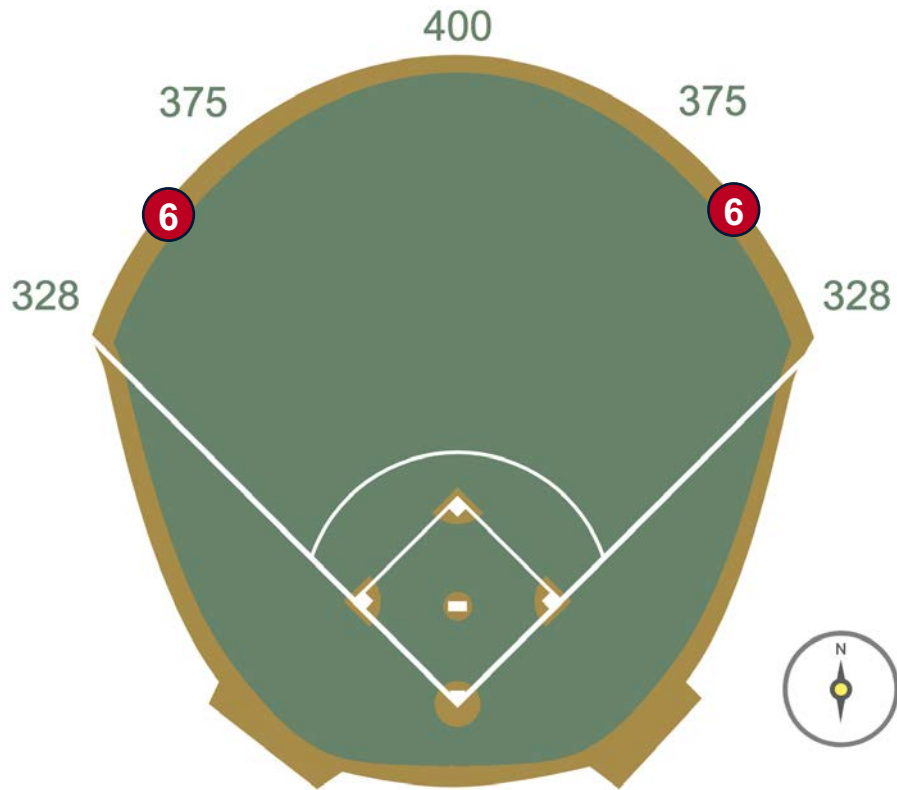

Rogers Centre Ground Rules

RULE #6: Fair ball coming to rest (not lodged) on lower padding ledge in front of home and visitor bullpen benches: **In Play**