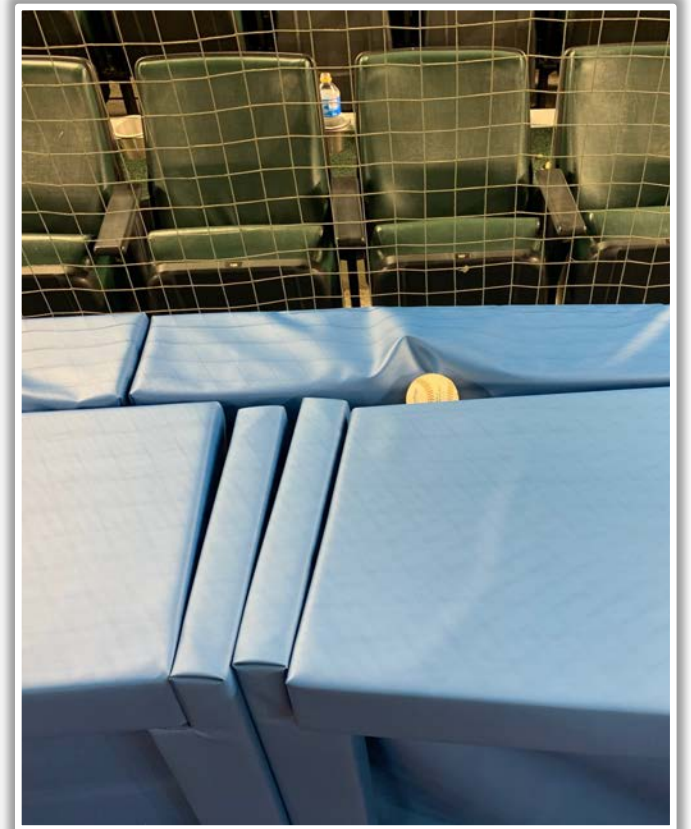

Rogers Centre Ground Rules

Backstop Photos: