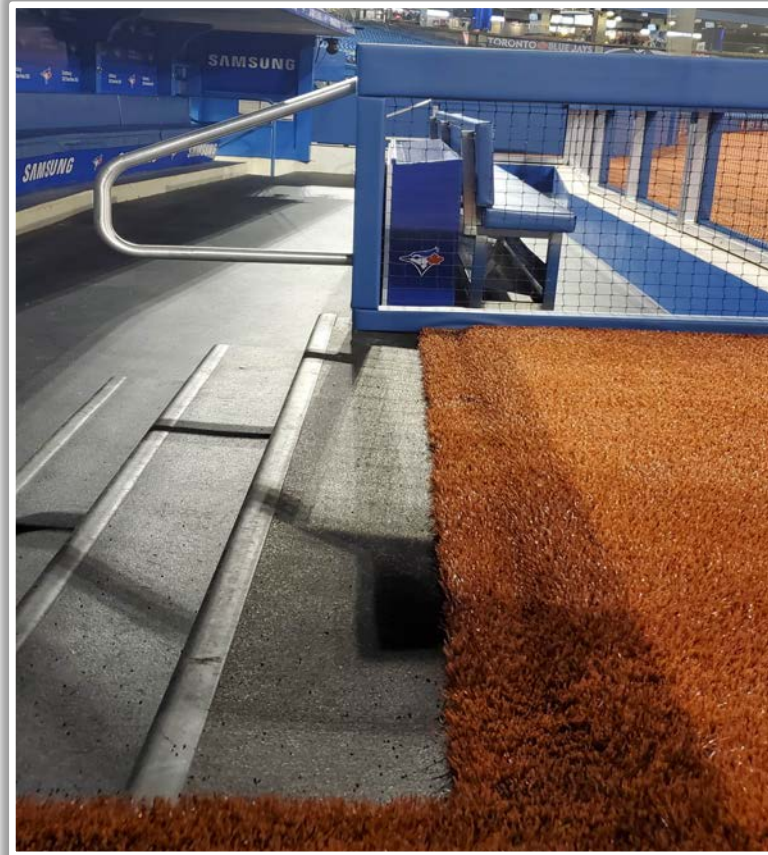

# Rogers Centre Ground Rules

**RULE #1:** Ball striking the silver metal handrails going into the dugouts: **Out of Play**

# Rogers Centre Ground Rules

**RULE #2:** The entire top rubber step of the dugouts is live and in play