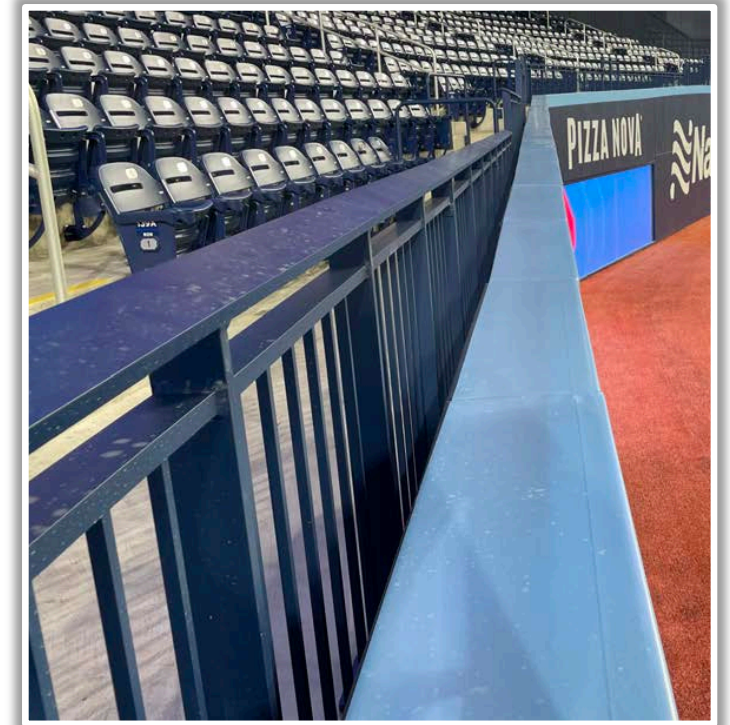

# Rogers Centre Ground Rules

**RULE #6:** Fair ball coming to rest (not lodged) on lower padding ledge in front of home and visitor bullpen benches: **In Play**

# Rogers Centre Ground Rules

**RULE #7:** Batted ball in flight striking the metal railings (above the light blue line) affixed to the top of the outfield wall: **Home Run**

# Rogers Centre Ground Rules

**RULE #8:** Batted ball in flight striking the top of the padded outfield fence (i.e. on the light blue line) and continuing onward to strike the metal railings or concrete of the seating bowl beyond the padding: **Home Run**