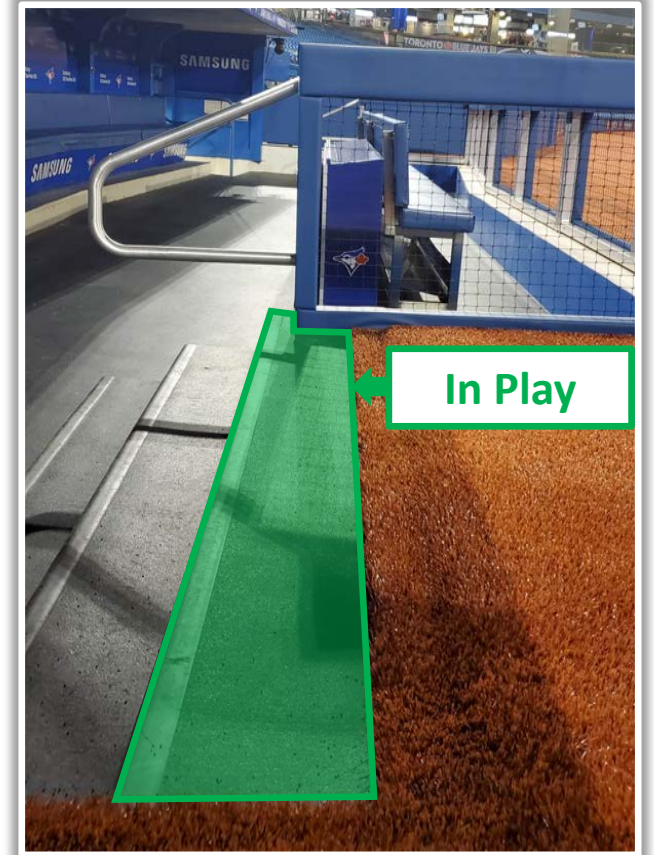

# Rogers Centre Ground Rules

**RULE #1:** Ball striking the silver metal handrails going into the dugouts: **Out of Play**

# Rogers Centre Ground Rules

**RULE #2:** The entire top rubber step of the dugouts is live and in play