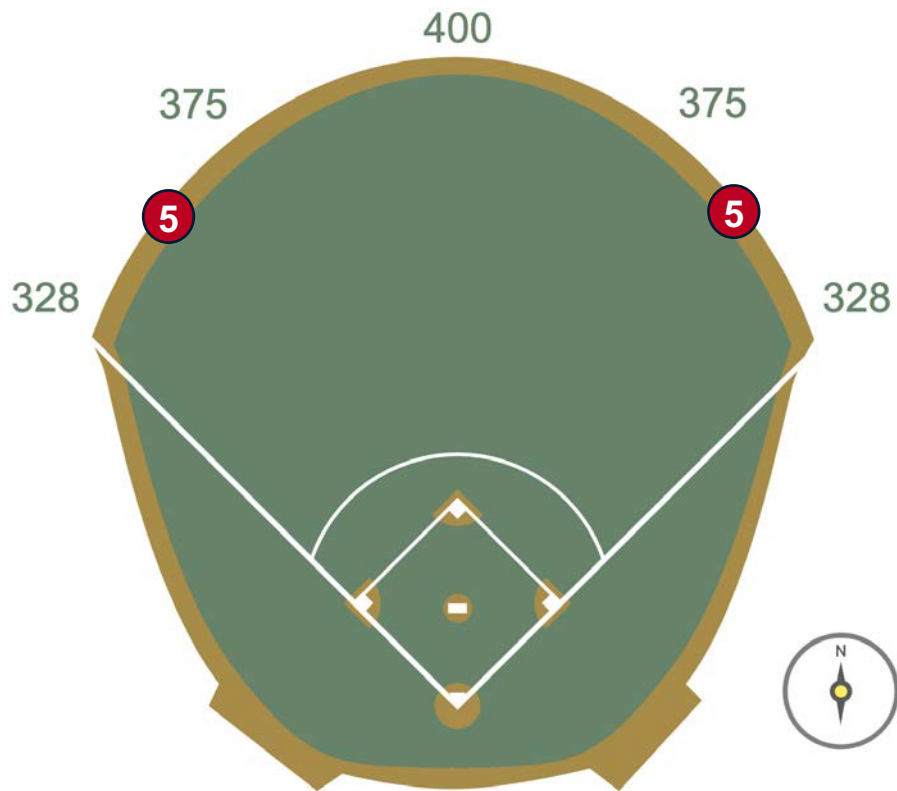

Rogers Centre Ground Rules

RULE #5: Fair ball coming to rest on upper padding ledge in front of home and visitor bullpen mounds: **Two Bases**