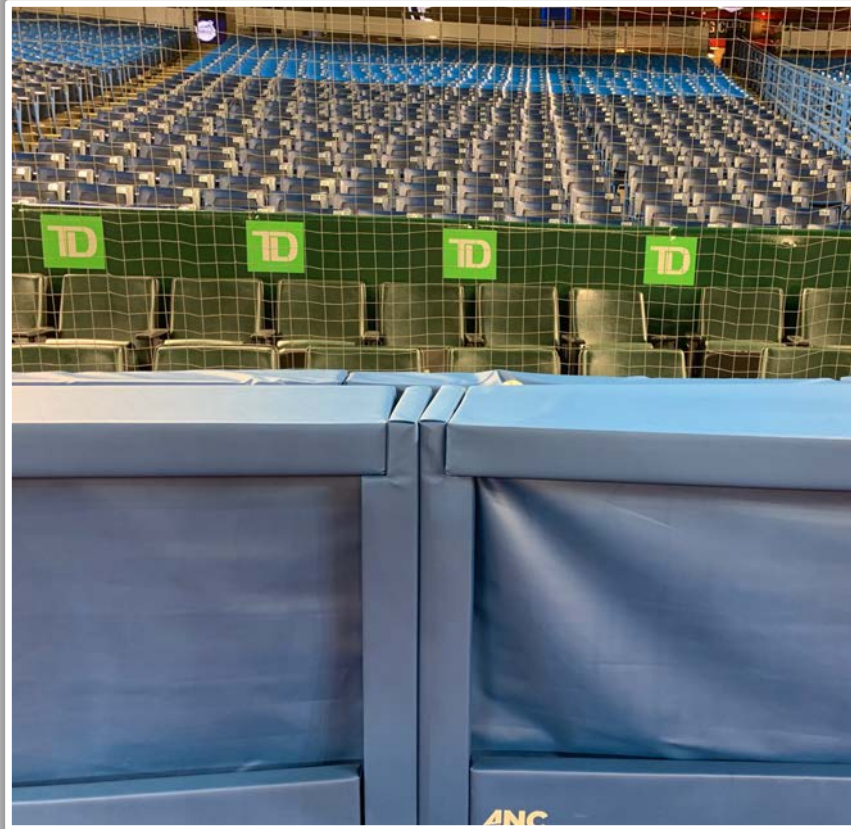

Rogers Centre Ground Rules

Backstop Photos: