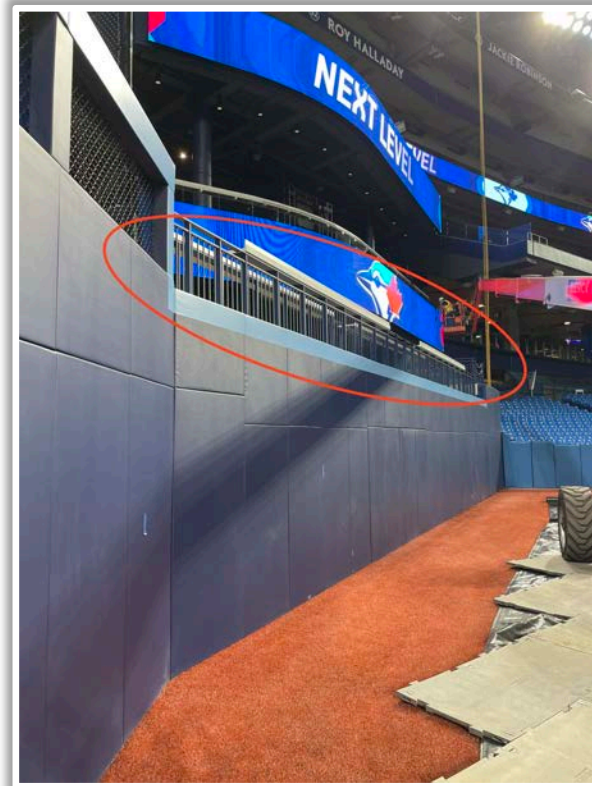

# Rogers Centre Ground Rules

**RULE #5:** Fair ball coming to rest on upper padding ledge in front of home and visitor bullpen mounds: **Two Bases**

# Rogers Centre Ground Rules

**RULE #6:** Fair ball coming to rest (not lodged) on lower padding ledge in front of home and visitor bullpen benches: **In Play**

# Rogers Centre Ground Rules

**RULE #7:** Batted ball in flight striking the metal railings (above the light blue line) affixed to the top of the outfield wall: **Home Run**