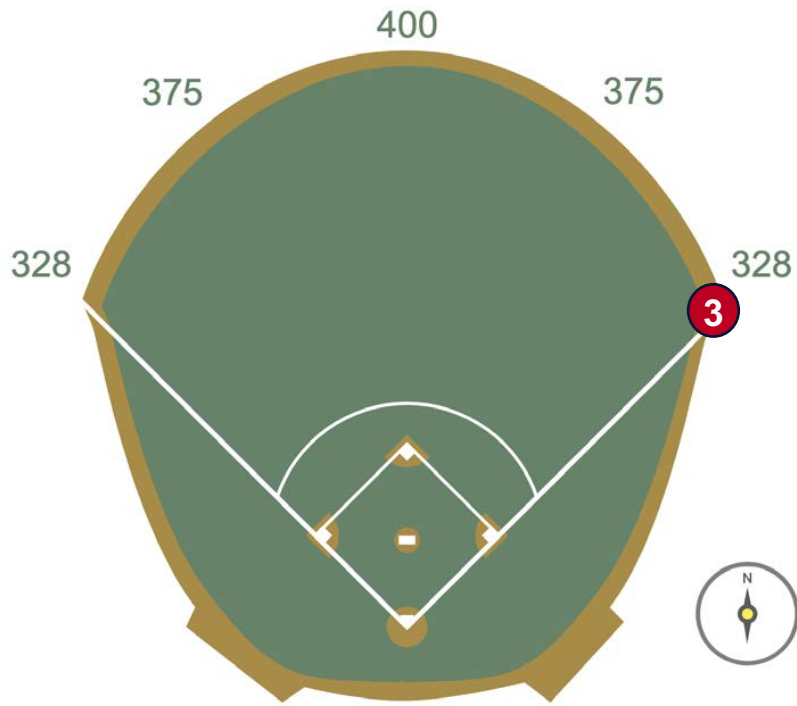

Rogers Centre Ground Rules

RULE #3 (Cont.): Fair Ball (bounding) striking padding on outfield fence above/beyond railing to foul or seating side of foul line: **In Play**