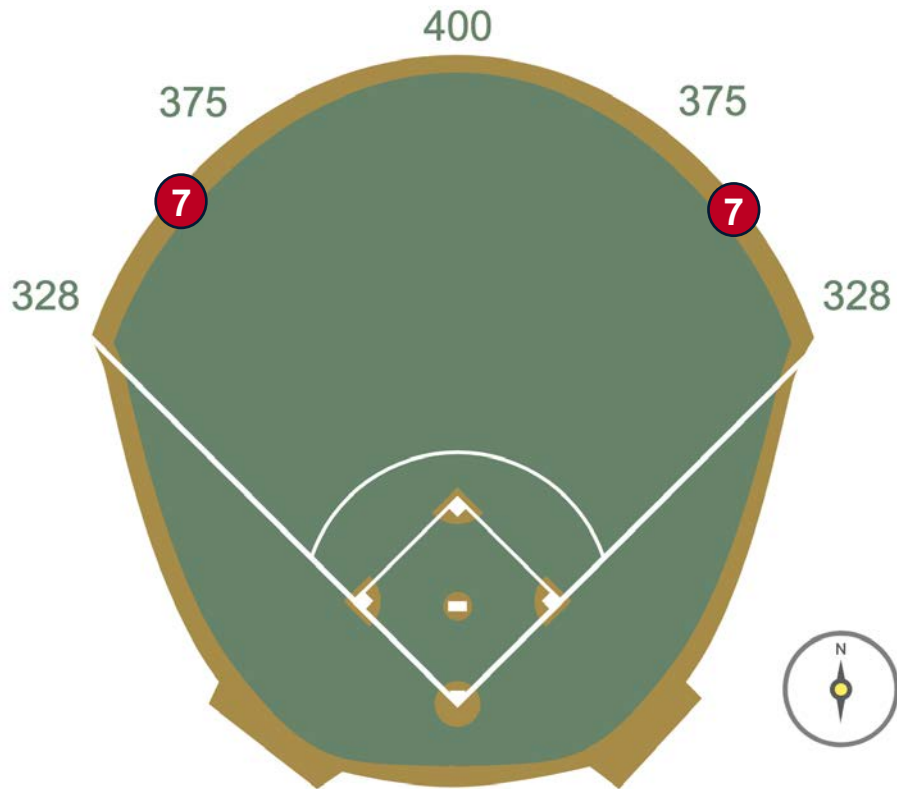

# Rogers Centre Ground Rules

**RULE #5:** Fair ball coming to rest on upper padding ledge in front of home and visitor bullpen mounds: **Two Bases**

# Rogers Centre Ground Rules

**RULE #6:** Fair ball coming to rest (not lodged) on lower padding ledge in front of home and visitor bullpen benches: **In Play**

# Rogers Centre Ground Rules

**RULE #7:** Batted ball in flight striking the metal railings (above the light blue line) affixed to the top of the outfield wall: **Home Run**