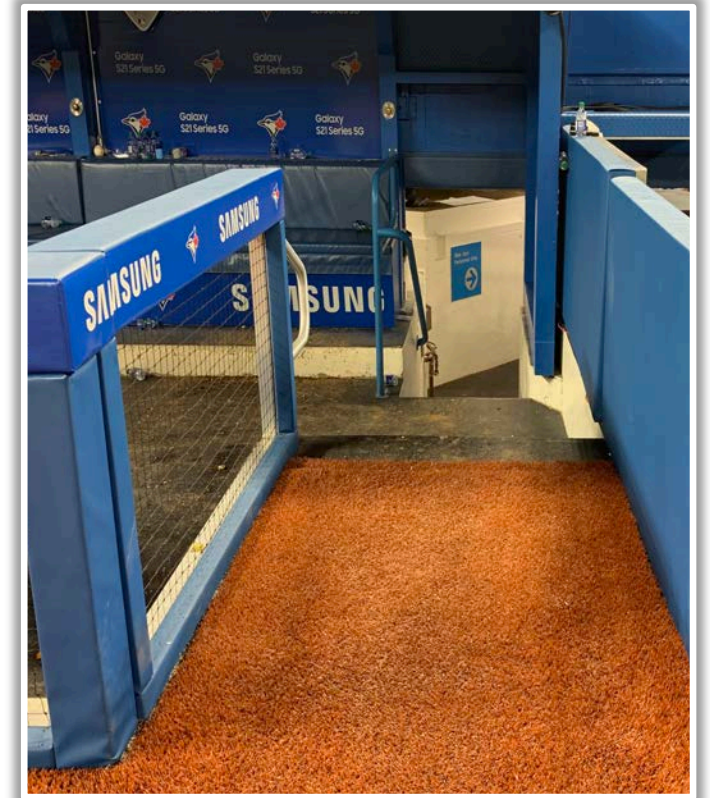

Rogers Centre Ground Rules

3B Dugout Photos: