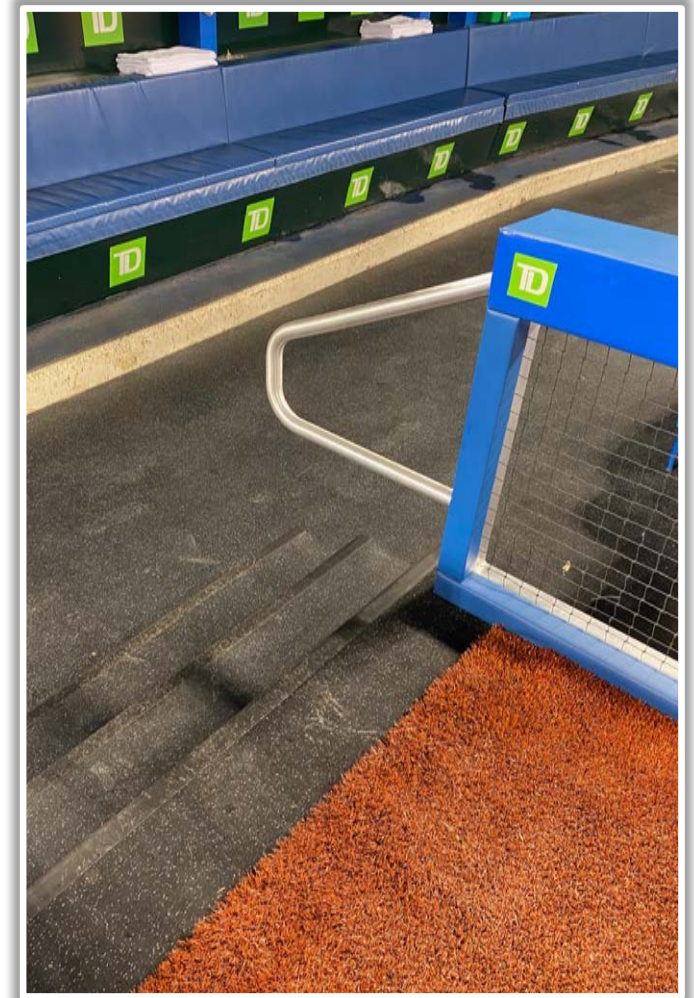

# Rogers Centre Ground Rules

**RULE #1:** Ball striking the silver metal handrails going into the dugouts: **Out of Play**

# Rogers Centre Ground Rules

**RULE #2:** The entire top rubber step of the dugouts is live and in play