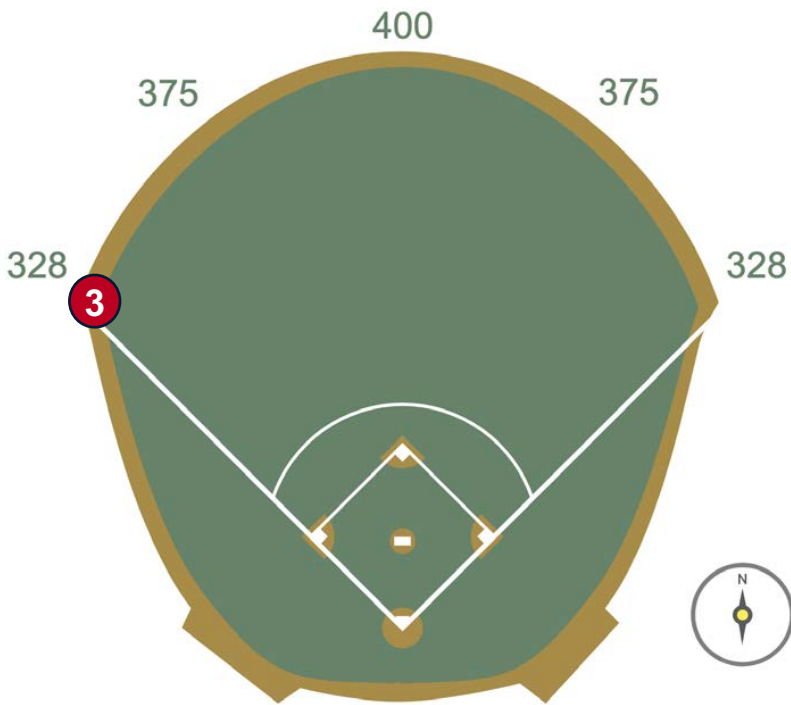

Rogers Centre Ground Rules

RULE #3: Fair Ball (bounding) striking padding on outfield fence above/beyond railing to foul or seating side of foul line: **In Play**