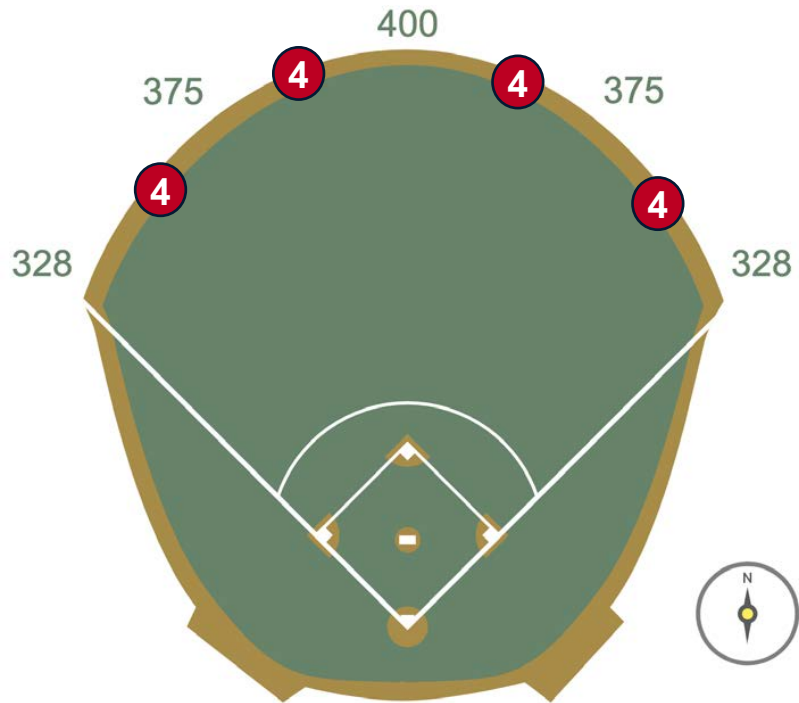

Rogers Centre Ground Rules

RULE #4: Fair ball lodging in fence padding: **Two Bases**