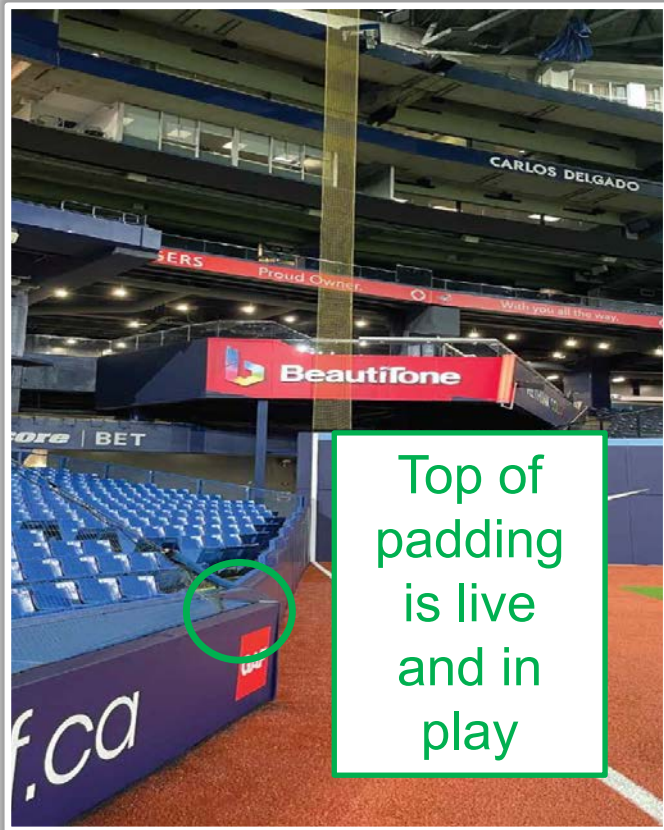

Rogers Centre Ground Rules

LF Foul Pole Photos: