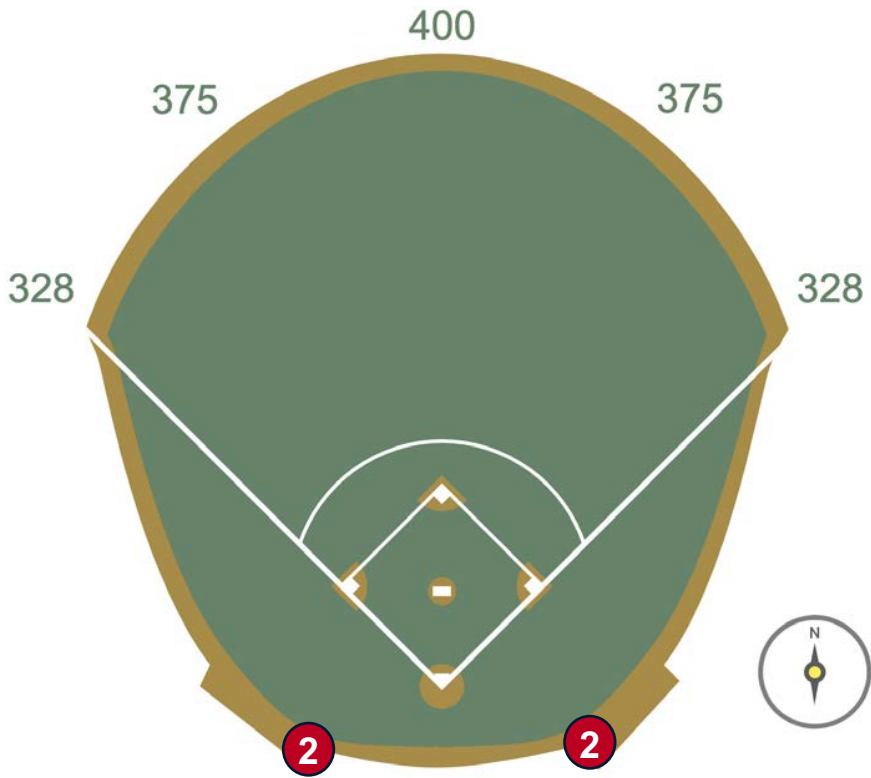

# Rogers Centre

**2023 Ground Rules**

**Date: April 21, 2023**

# Rogers Centre Ground Rules

**RULE #1:** Ball striking the silver metal handrails going into the dugouts: **Out of Play**

# Rogers Centre Ground Rules

**RULE #2:** The entire top rubber step of the dugouts is live and in play