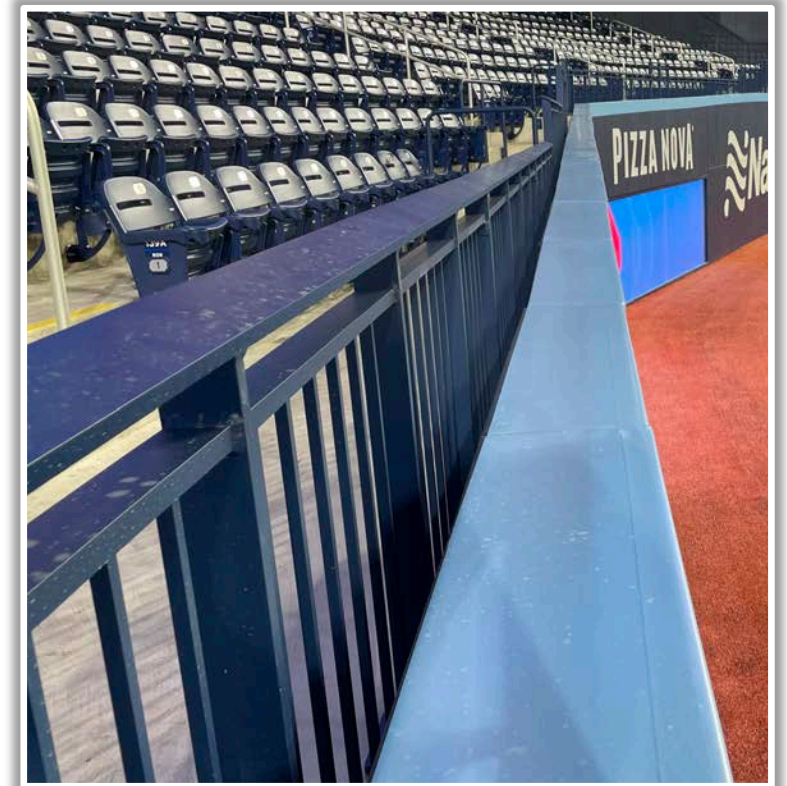

# Rogers Centre Ground Rules

**RULE #6:** Fair ball coming to rest (not lodged) on lower padding ledge in front of home and visitor bullpen benches: **In Play**

# Rogers Centre Ground Rules

**RULE #7:** Batted ball in flight striking the metal railings (above the light blue line) affixed to the top of the outfield wall: **Home Run**