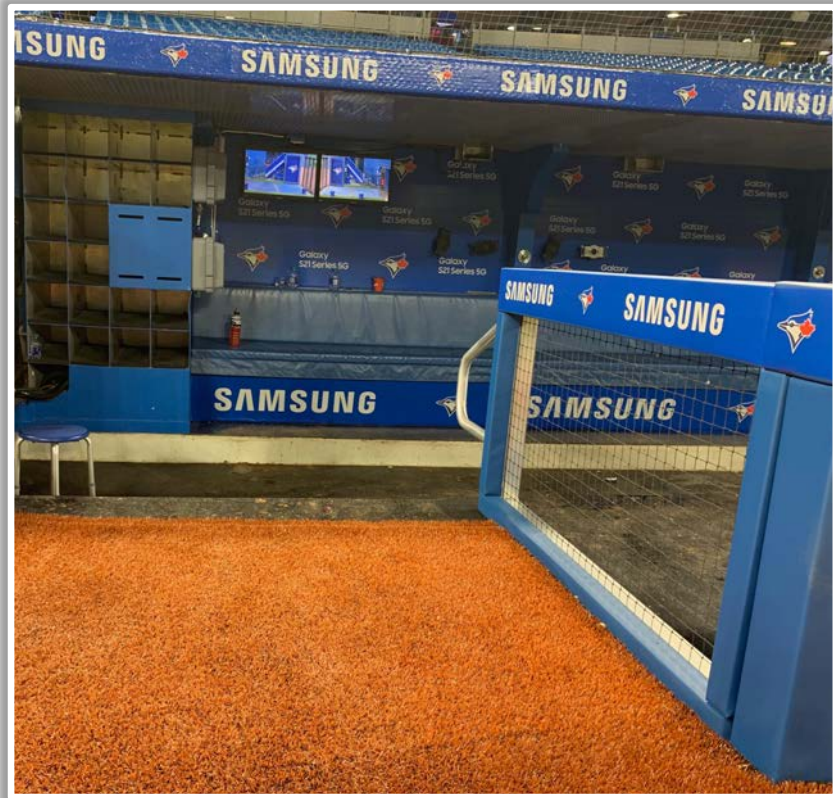

Rogers Centre Ground Rules

3B Dugout Photos: