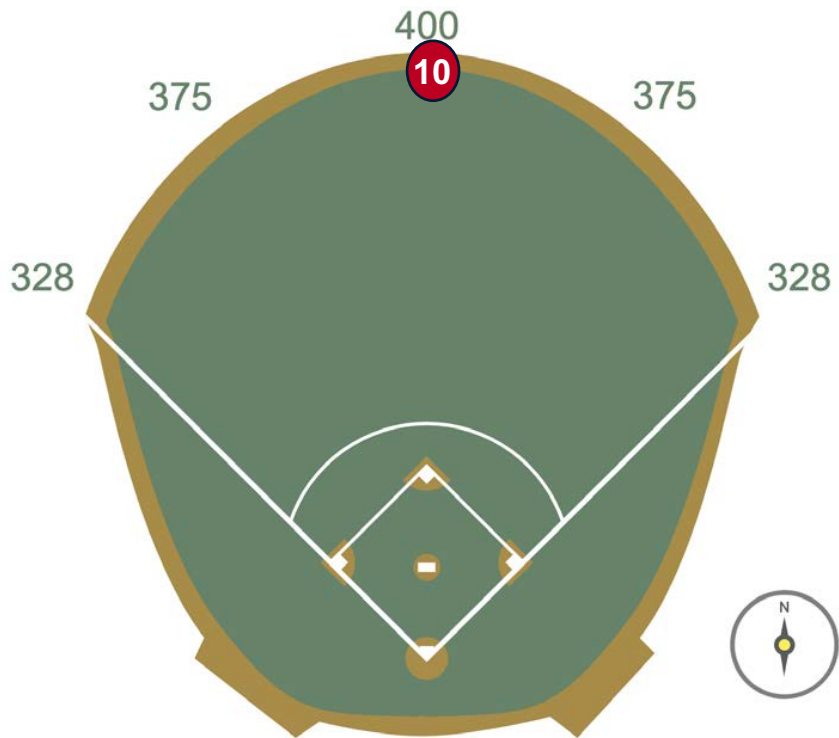

Rogers Centre Ground Rules

RULE #10: Batted ball in flight striking centre field batter eye panels (above light blue line) and rebounding onto the play field: **Home Run**