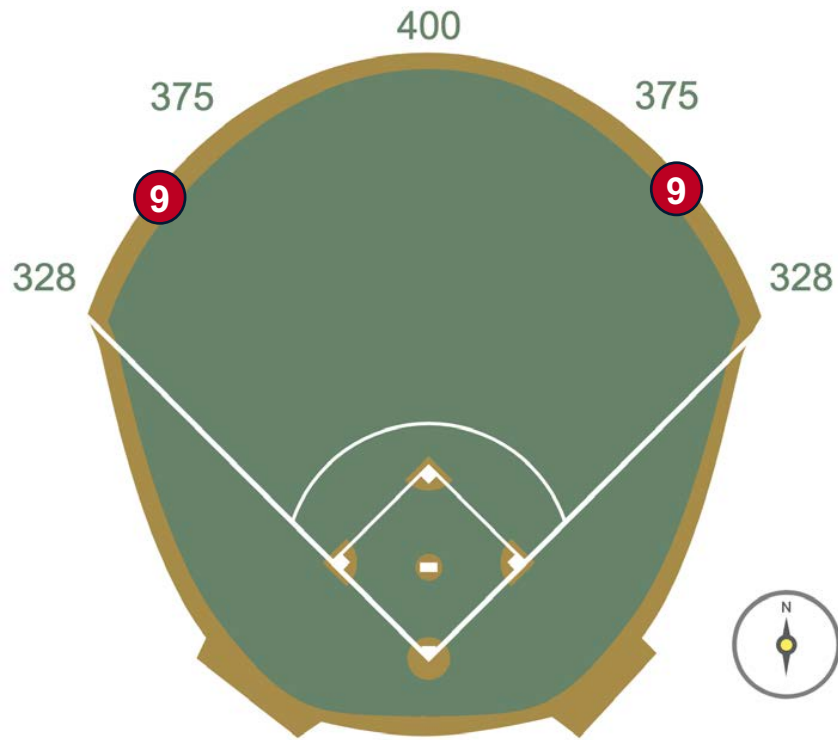

Rogers Centre Ground Rules

RULE #9: Batted ball in flight striking the top of the padded outfield fence (i.e. on the light blue line) and rebounding onto the field of play: **In Play**