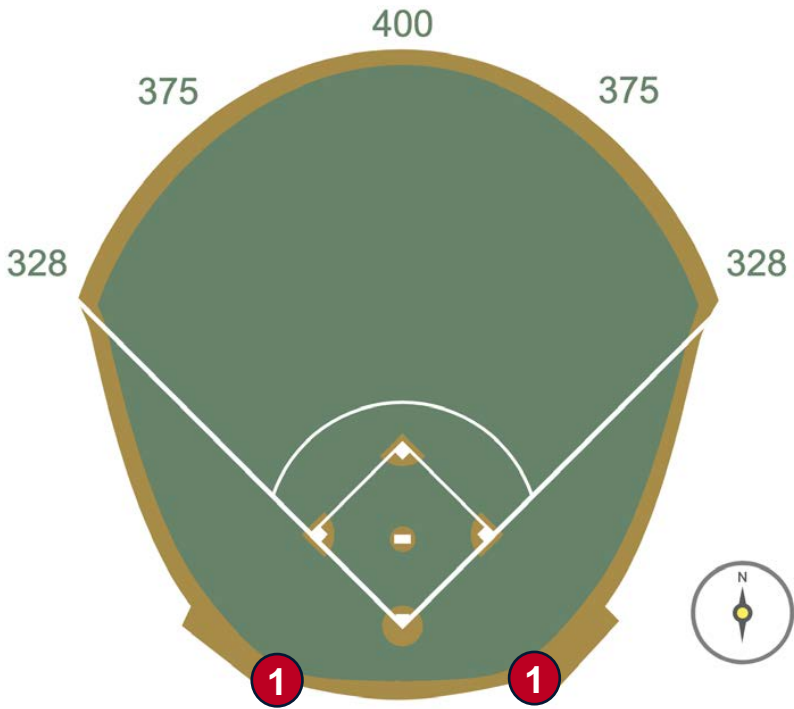

# Rogers Centre Ground Rules

**RULE #1:** Ball striking the silver metal handrails going into the dugouts: **Out of Play**

# Rogers Centre Ground Rules

**RULE #2:** The entire top rubber step of the dugouts is live and in play