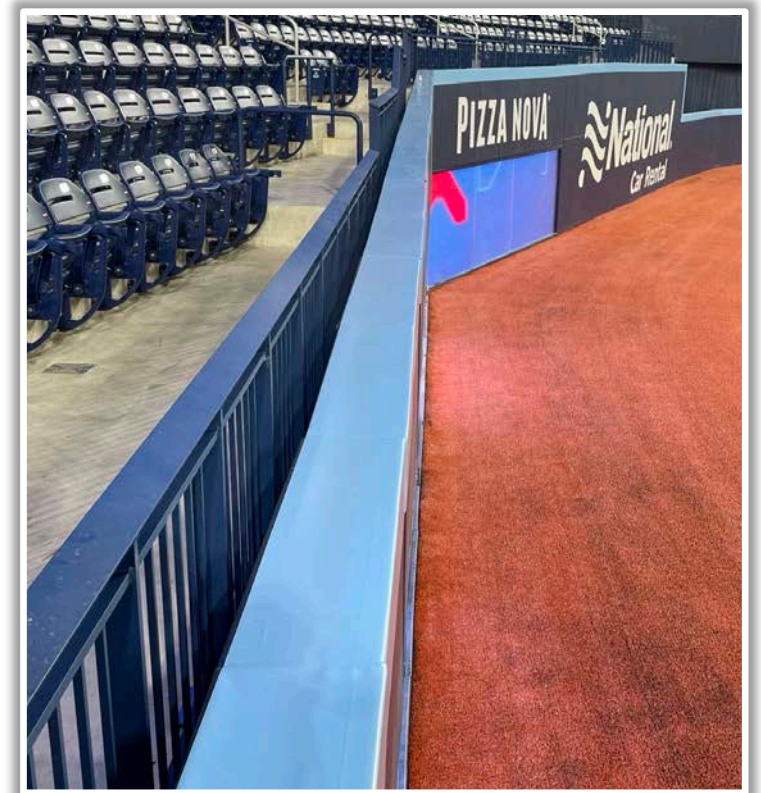

# Rogers Centre Ground Rules

**RULE #6:** Fair ball coming to rest (not lodged) on lower padding ledge in front of home and visitor bullpen benches: **In Play**

# Rogers Centre Ground Rules

**RULE #7:** Batted ball in flight striking the metal railings (above the light blue line) affixed to the top of the outfield wall: **Home Run**

# Rogers Centre Ground Rules

**RULE #8:** Batted ball in flight striking the top of the padded outfield fence (i.e. on the light blue line) and continuing onward to strike the metal railings or concrete of the seating bowl beyond the padding: **Home Run**

# Rogers Centre Ground Rules

**RULE #9:** Batted ball in flight striking the top of the padded outfield fence (i.e. on the light blue line) and rebounding onto the field of play: **In Play**