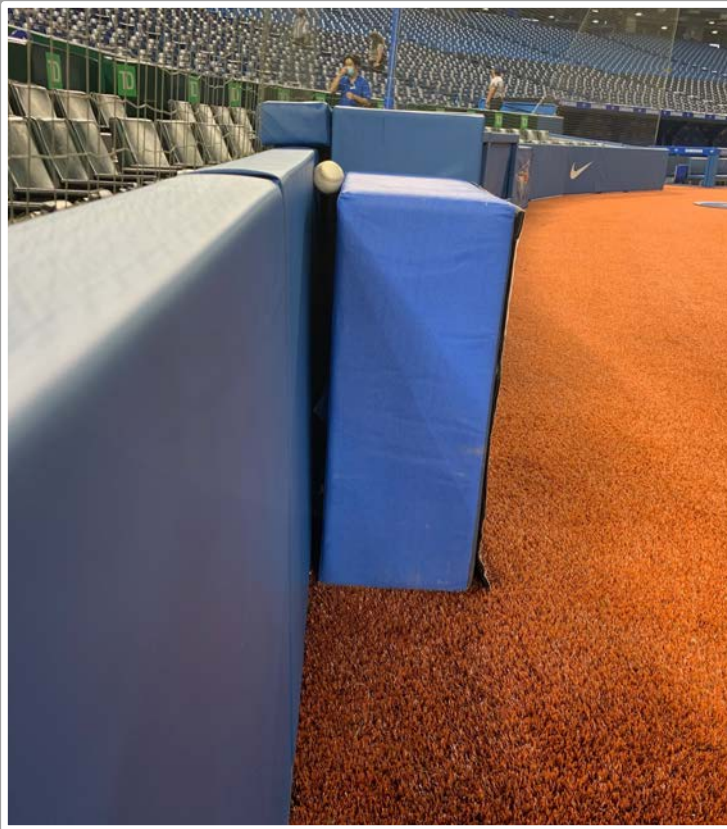

Rogers Centre Ground Rules

Backstop Photos: