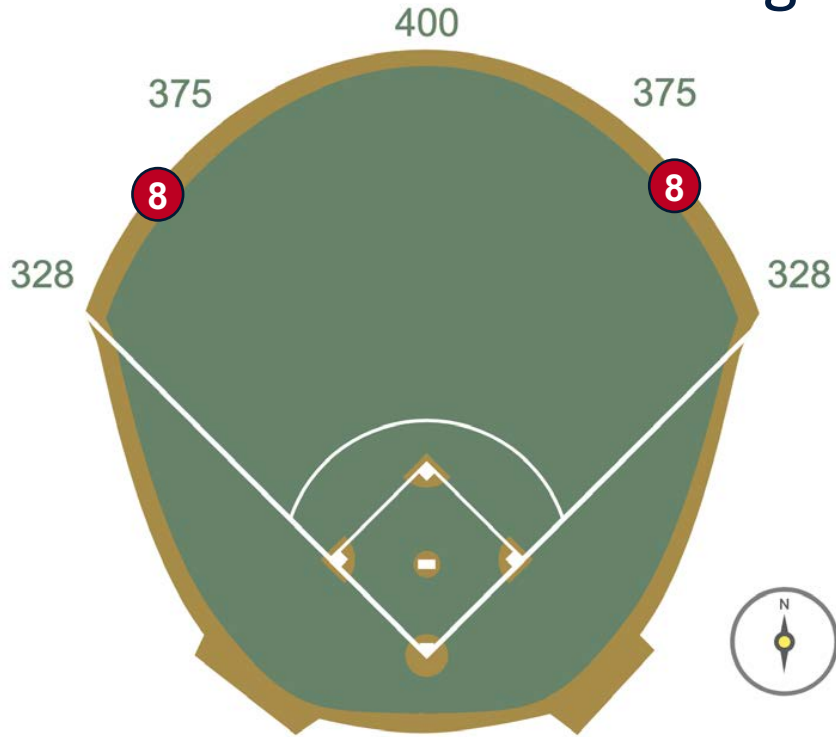

Rogers Centre Ground Rules

RULE #8: Batted ball in flight striking the top of the padded outfield fence (i.e. on the light blue line) and continuing onward to strike the metal railings or concrete of the seating bowl beyond the padding: **Home Run**