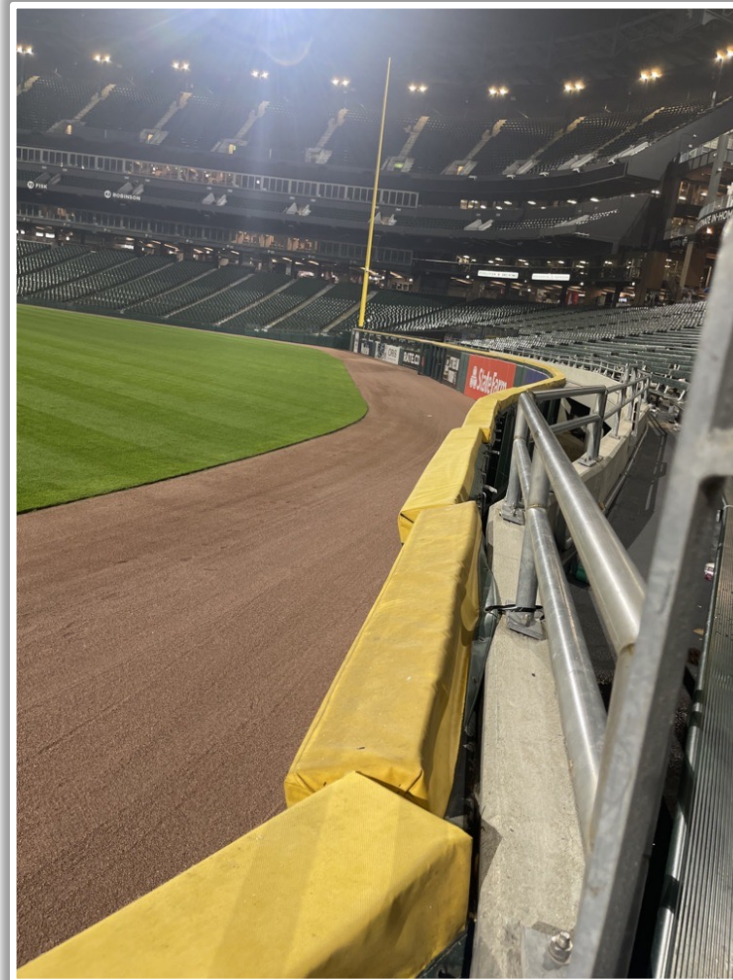

| Guaranteed Rate Field Ground Rules

LCF Wall Photos: