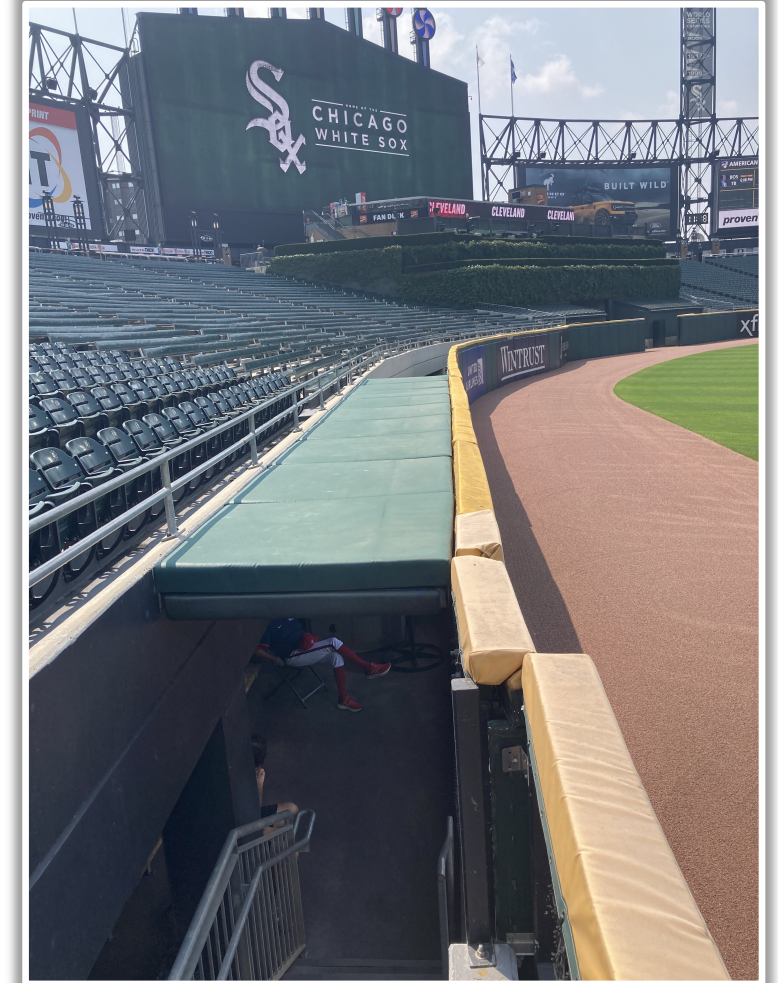

Guaranteed Rate Field Ground Rules

LF Wall Photos: