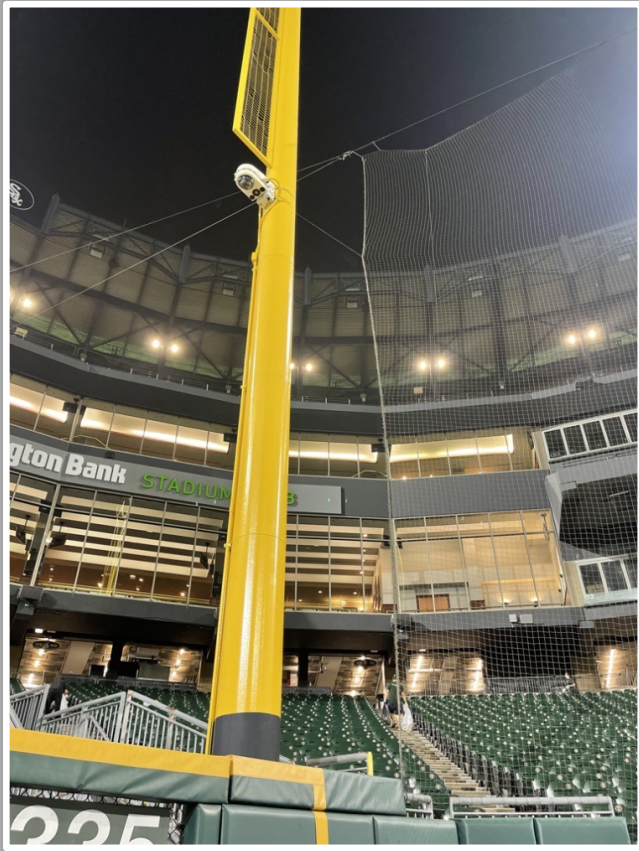

3B iPad Camera Photos:

3B Pitcher Camera

This camera is recessed and out of play. The field facing netting in front of the camera is live and in play. A ball that becomes lodged or goes completely through the netting is out of play.

| Guaranteed Rate Field Ground Rules

3B Fan Safety Netting Photos:

| Guaranteed Rate Field Ground Rules

LF Corner Photos:

| Guaranteed Rate Field Ground Rules

LF Foul Pole Photos:

Guaranteed Rate Field Ground Rules

LF Wall Photos:

| Guaranteed Rate Field Ground Rules

LCF Wall Photos:

| Guaranteed Rate Field Ground Rules

RCF Wall Photos:

| Guaranteed Rate Field Ground Rules

RF Foul Pole Photos:

| Guaranteed Rate Field Ground Rules

RF Corner Photos:

Guaranteed Rate Field Ground Rules

RF Corner Photos:

This yellow line is live and in play. A fair bounding ball that strikes the front facing of this railing is still in play if it rebounds back onto the playing field.