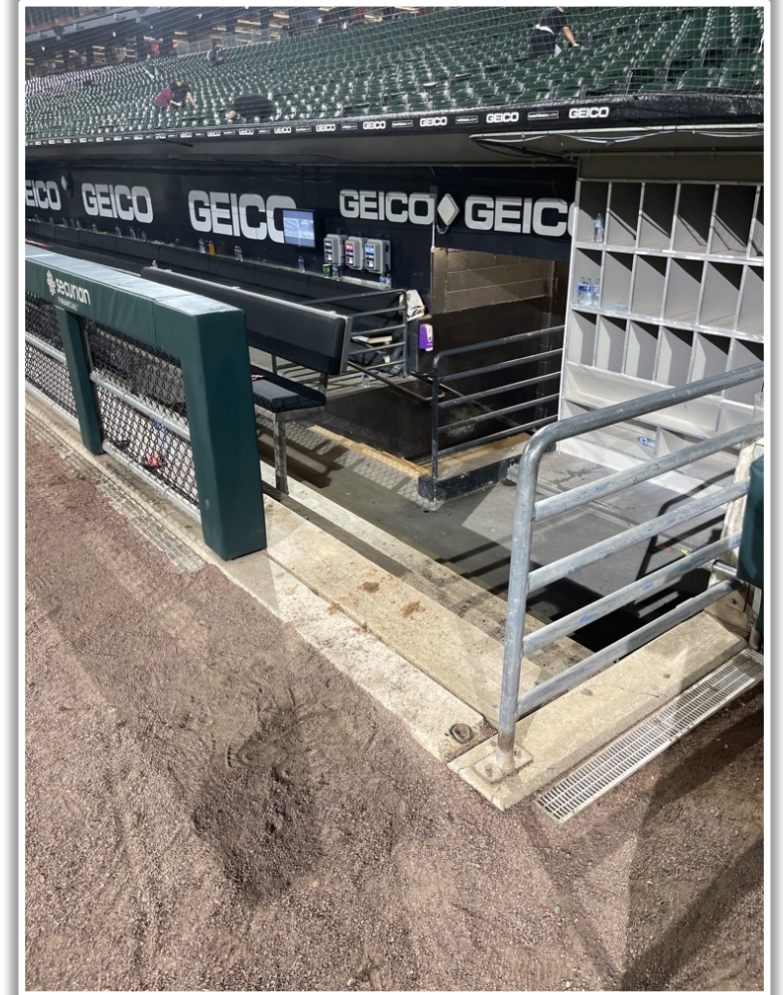

| Guaranteed Rate Field Ground Rules

1B Dugout Photos: