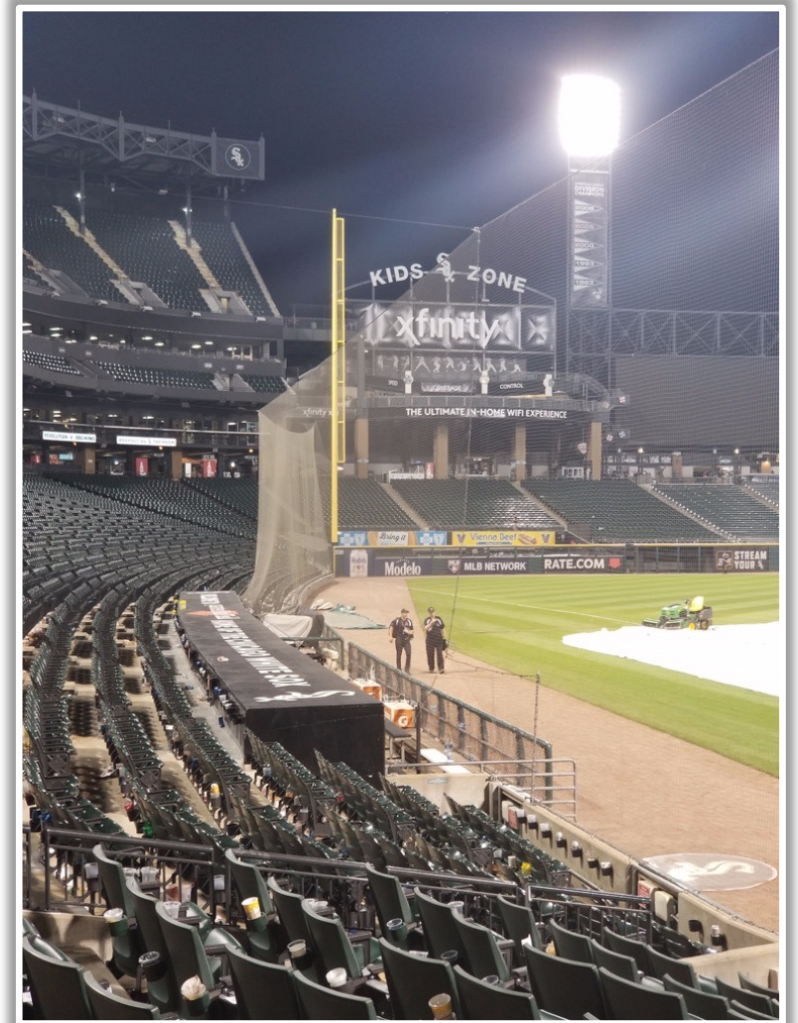

| Guaranteed Rate Field Ground Rules

3B Fan Safety Netting Photos: