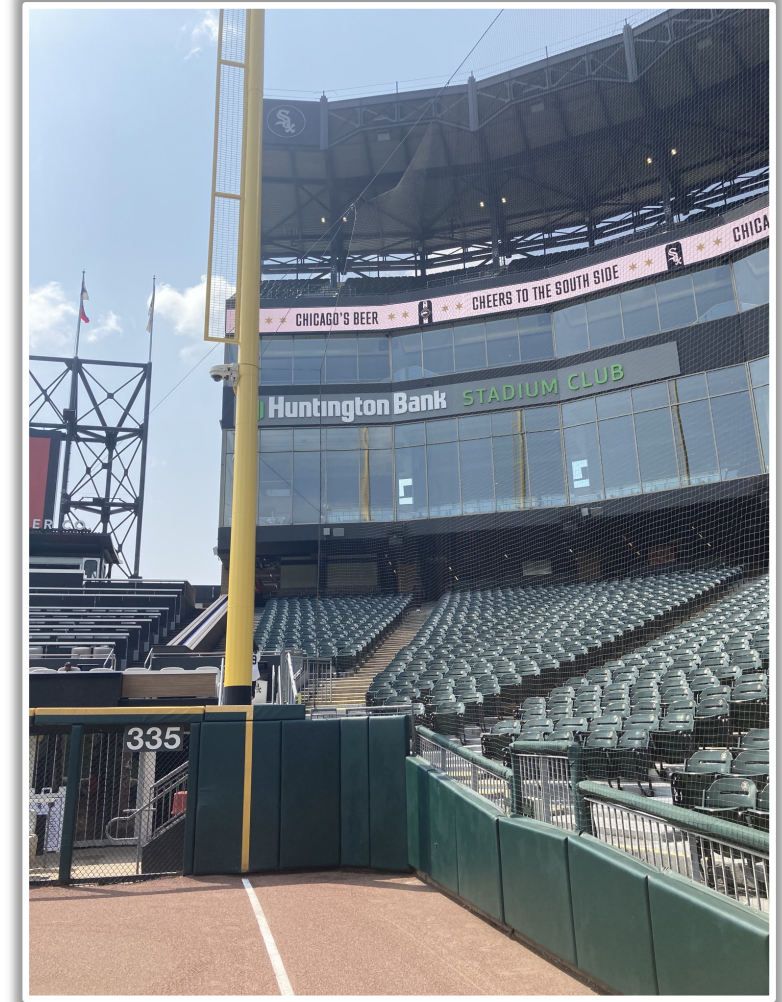

LF Wall Photos:

| Guaranteed Rate Field Ground Rules

LCF Wall Photos:

| Guaranteed Rate Field Ground Rules

RCF Wall Photos:

| Guaranteed Rate Field Ground Rules

RF Foul Pole Photos:

| Guaranteed Rate Field Ground Rules

RF Corner Photos:

Guaranteed Rate Field Ground Rules

RF Corner Photos:

This yellow line is live and in play. A fair bounding ball that strikes the front facing of this railing is still in play if it rebounds back onto the playing field.