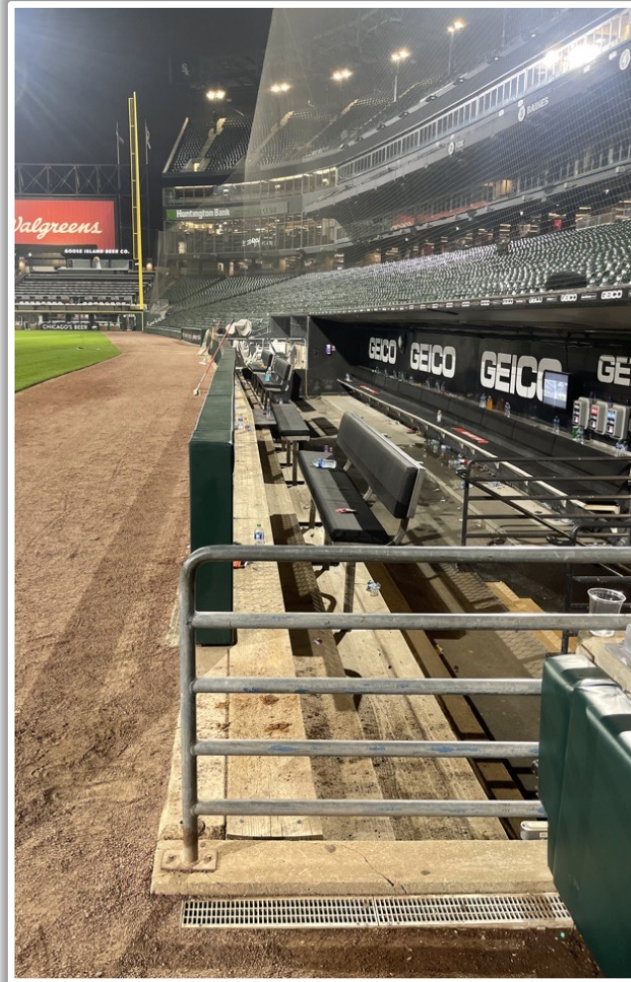

| Guaranteed Rate Field Ground Rules

1B Dugout Photos: