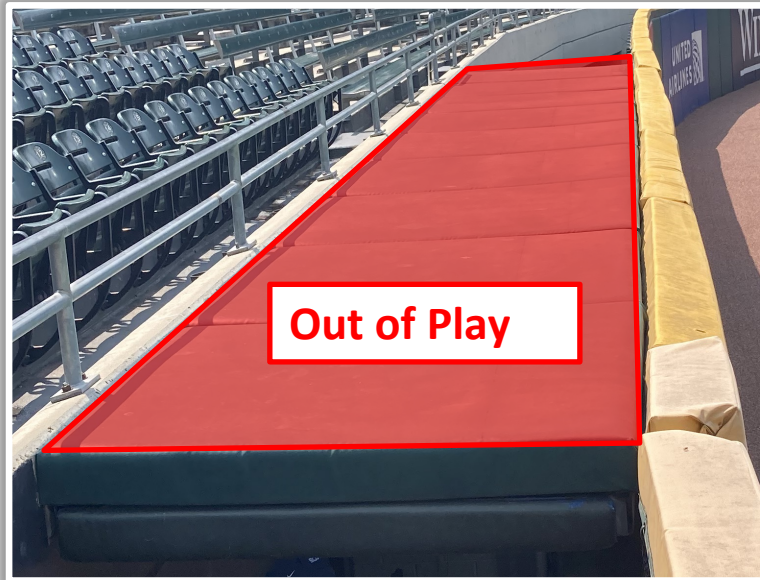

3B iPad Camera Photos:

3B Pitcher Camera

This camera is recessed and out of play. The field facing netting in front of the camera is live and in play. A ball that becomes lodged or goes completely through the netting is out of play.

| Guaranteed Rate Field Ground Rules

3B Fan Safety Netting Photos:

| Guaranteed Rate Field Ground Rules

LF Corner Photos:

| Guaranteed Rate Field Ground Rules

LF Foul Pole Photos:

Guaranteed Rate Field Ground Rules

LF Wall Photos:

| Guaranteed Rate Field Ground Rules

LCF Wall Photos:

| Guaranteed Rate Field Ground Rules

RCF Wall Photos:

| Guaranteed Rate Field Ground Rules

RF Foul Pole Photos:

| Guaranteed Rate Field Ground Rules

RF Corner Photos:

Guaranteed Rate Field Ground Rules

RF Corner Photos:

This yellow line is live and in play. A fair bounding ball that strikes the front facing of this railing is still in play if it rebounds back onto the playing field.