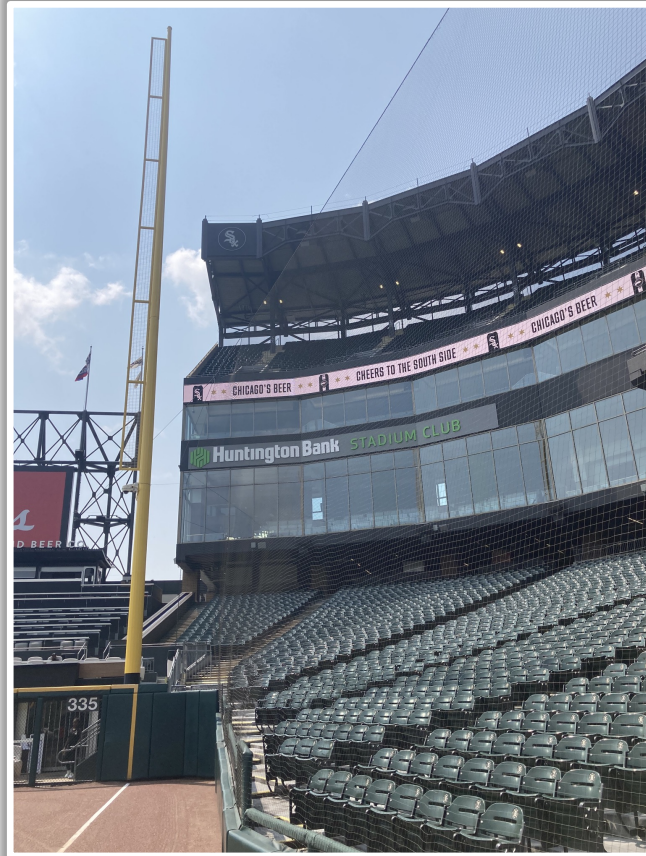

LF Wall Photos:

| Guaranteed Rate Field Ground Rules

LCF Wall Photos:

| Guaranteed Rate Field Ground Rules

RCF Wall Photos:

| Guaranteed Rate Field Ground Rules

RF Foul Pole Photos:

| Guaranteed Rate Field Ground Rules

RF Corner Photos:

Guaranteed Rate Field Ground Rules

RF Corner Photos:

This yellow line is live and in play. A fair bounding ball that strikes the front facing of this railing is still in play if it rebounds back onto the playing field.