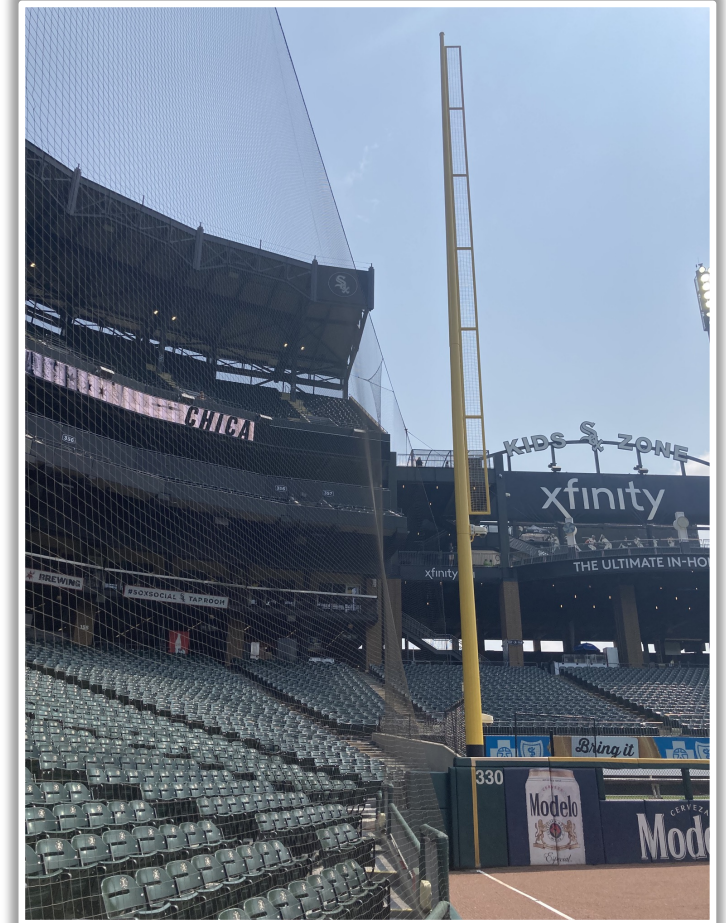

| Guaranteed Rate Field Ground Rules

LF Corner Photos: