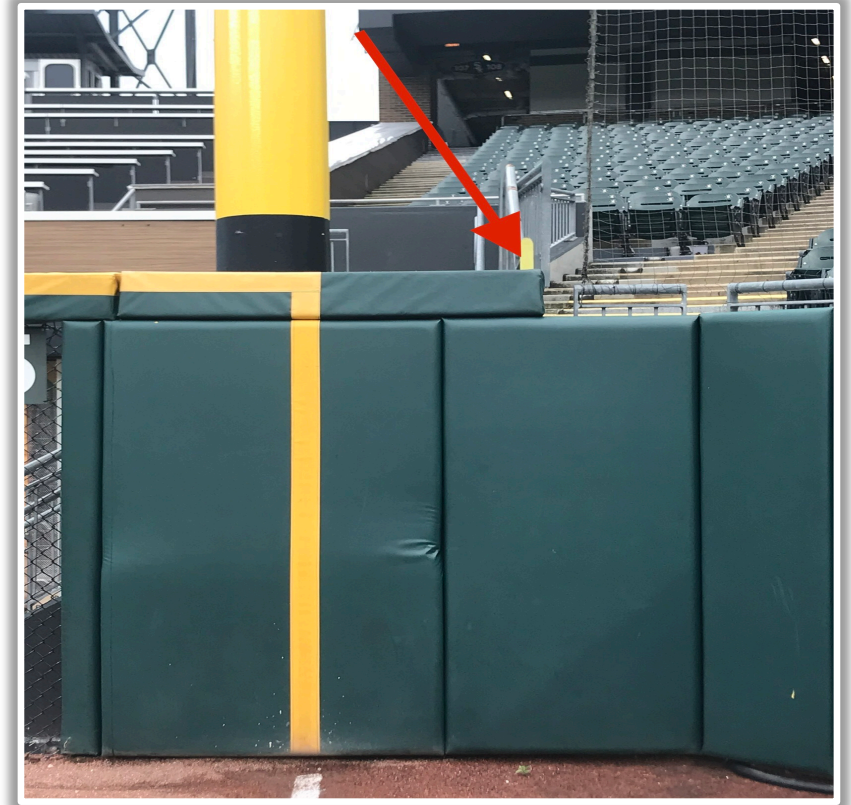

3B iPad Camera Photos:

3B Pitcher Camera

This camera is recessed and out of play. The field facing netting in front of the camera is live and in play. A ball that becomes lodged or goes completely through the netting is out of play.

LF Wall Photos:

| Guaranteed Rate Field Ground Rules

LCF Wall Photos:

| Guaranteed Rate Field Ground Rules

RCF Wall Photos:

| Guaranteed Rate Field Ground Rules

RF Foul Pole Photos:

| Guaranteed Rate Field Ground Rules

RF Corner Photos:

Guaranteed Rate Field Ground Rules

RF Corner Photos:

This yellow line is live and in play. A fair bounding ball that strikes the front facing of this railing is still in play if it rebounds back onto the playing field.

1B iPad Camera Photos:

1B Pitcher Camera

A ball that strikes the camera behind the netting and enclosed padding is live and in play unless it becomes lodged or is otherwise deemed unplayable (i.e. goes completely through the netting).