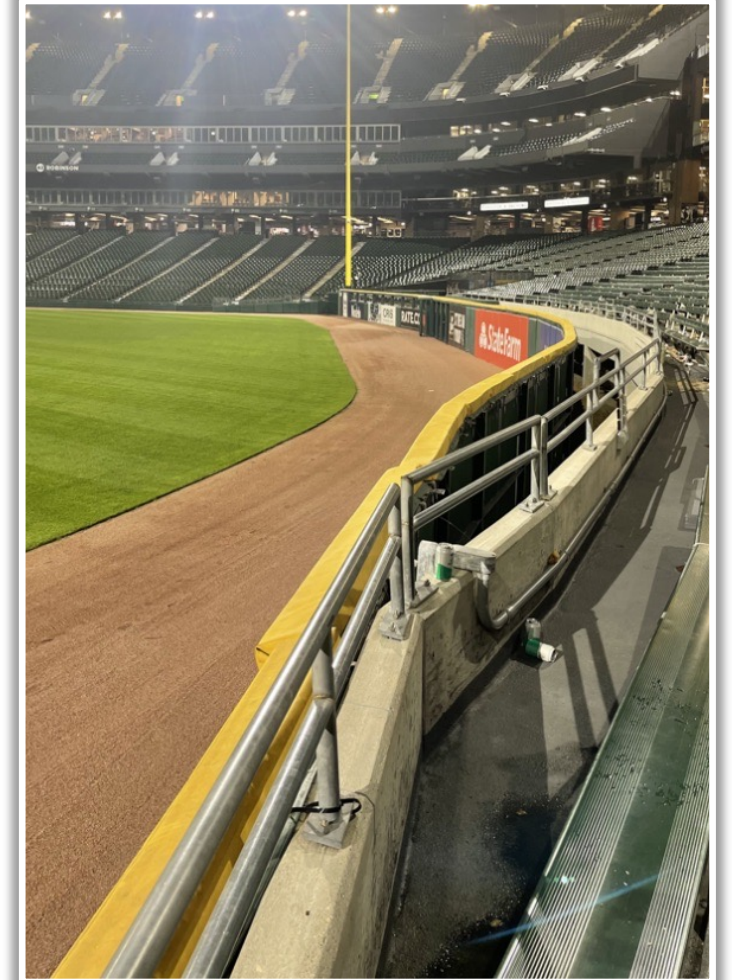

| Guaranteed Rate Field Ground Rules

LCF Wall Photos: