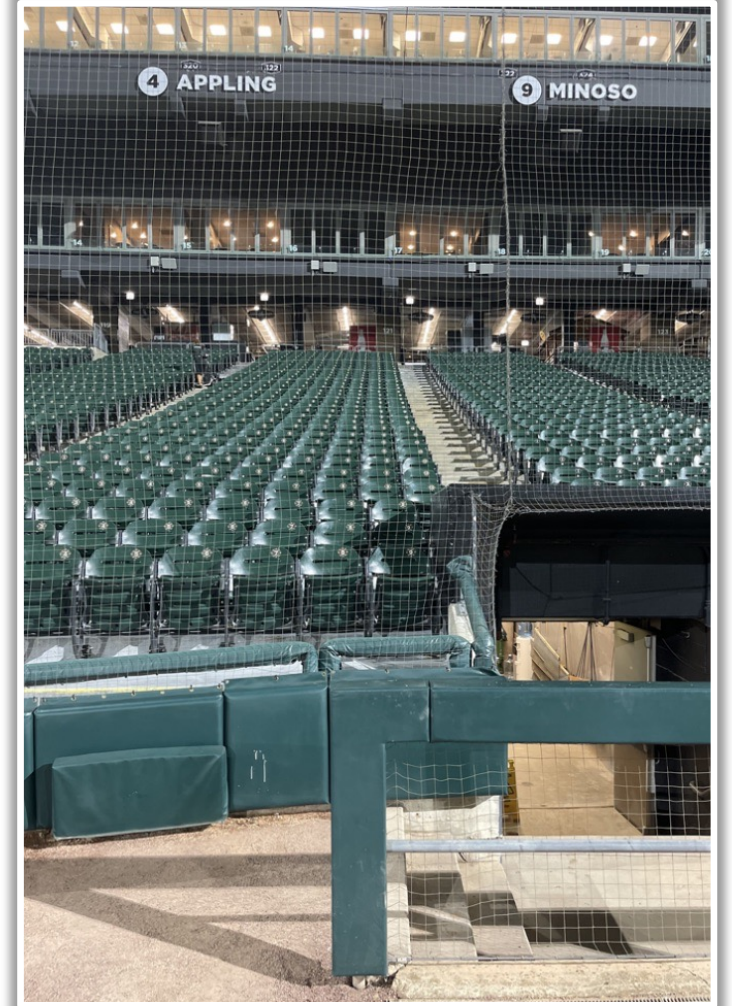

3B iPad Camera Photos:

3B Pitcher Camera

This camera is recessed and out of play. The field facing netting in front of the camera is live and in play. A ball that becomes lodged or goes completely through the netting is out of play.

RF Corner Photos:

Guaranteed Rate Field Ground Rules

RF Corner Photos:

This yellow line is live and in play. A fair bounding ball that strikes the front facing of this railing is still in play if it rebounds back onto the playing field.

| Guaranteed Rate Field Ground Rules

RF Extended Fan Safety Netting Photos:

| Guaranteed Rate Field Ground Rules

1B Dugout Photos:

Guaranteed Rate Field Ground Rules

1B Dugout Photos:

| Guaranteed Rate Field Ground Rules

1B iPad Camera Photos:

1B Pitcher Camera

A ball that strikes the camera behind the netting and enclosed padding is live and in play unless it becomes lodged or is otherwise deemed unplayable (i.e. goes completely through the netting).