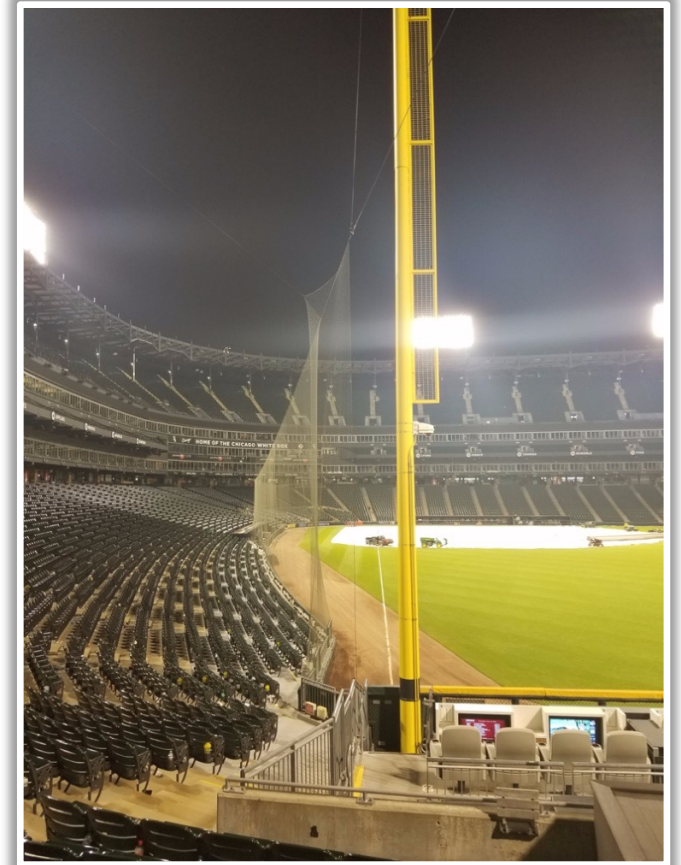

| Guaranteed Rate Field Ground Rules

RF Extended Fan Safety Netting Photos: