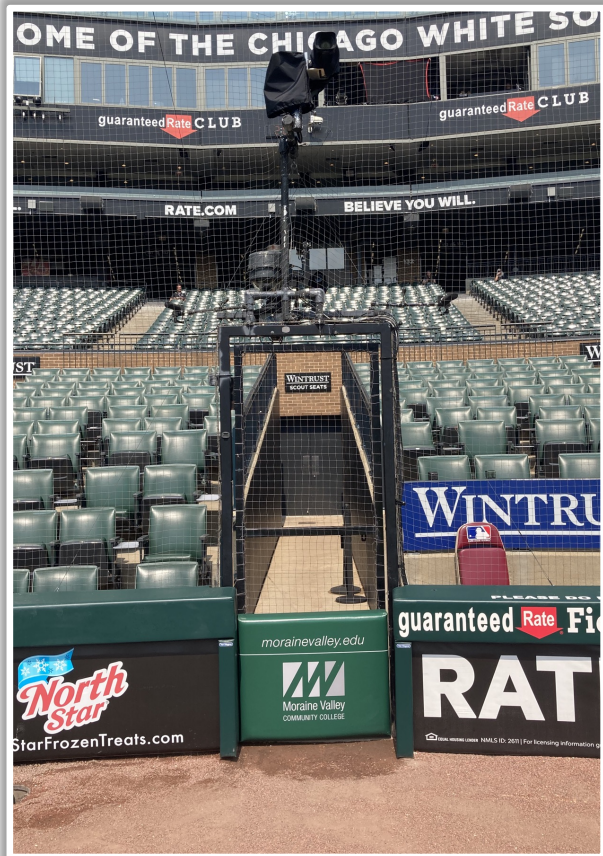

Guaranteed Rate Field

2024 Ground Rules

Date: March 28, 2024

Guaranteed Rate Field Ground Rules

Backstop Camera:

Guaranteed Rate Field Ground Rules

3B Dugout Photos:

| Guaranteed Rate Field Ground Rules

3B iPad Camera Photos:

3B Pitcher Camera

This camera is recessed and out of play. The field facing netting in front of the camera is live and in play. A ball that becomes lodged or goes completely through the netting is out of play.

| Guaranteed Rate Field Ground Rules

3B iPad Camera Photos (Cont.):

3B Batter Camera

A ball that strikes the camera and rebounds onto the playing field is live and in play unless it becomes lodged or is otherwise deemed unplayable

RF Corner Photos:

Guaranteed Rate Field Ground Rules

RF Corner Photos:

This yellow line is live and in play. A fair bounding ball that strikes the front facing of this railing is still in play if it rebounds back onto the playing field.