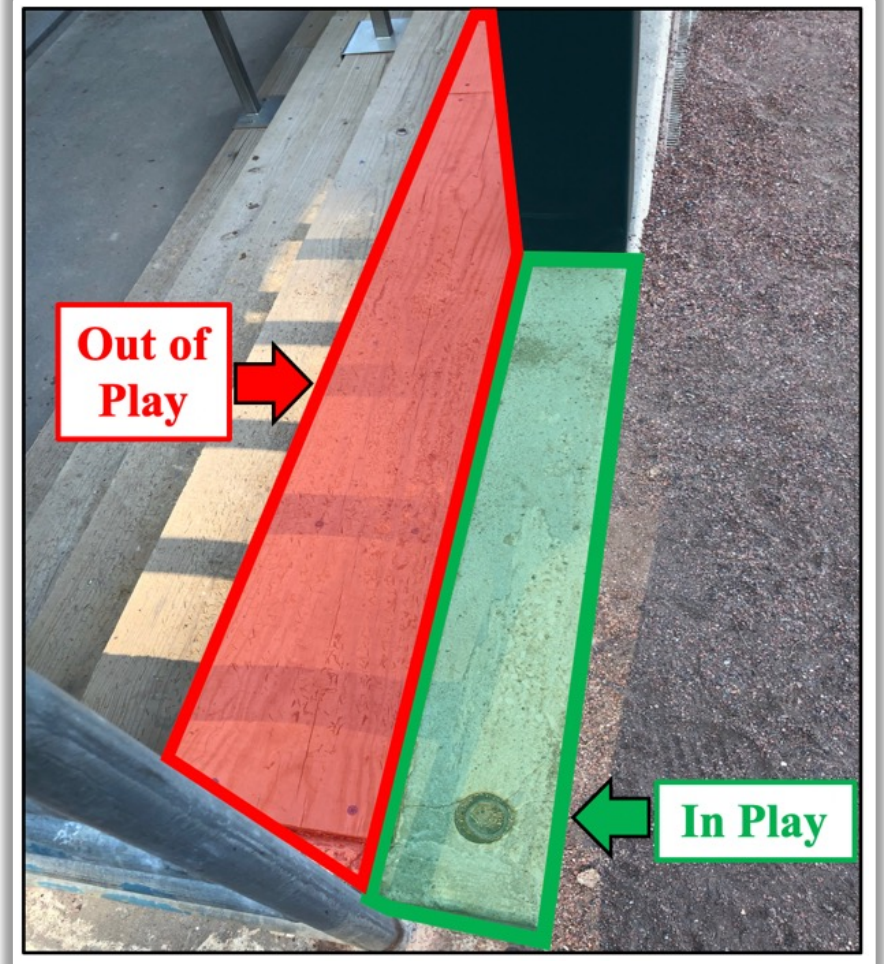

Guaranteed Rate Field

2024 Ground Rules

Date: March 28, 2024

Guaranteed Rate Field Ground Rules

Backstop Camera:

Guaranteed Rate Field Ground Rules

3B Dugout Photos:

| Guaranteed Rate Field Ground Rules

3B iPad Camera Photos:

3B Pitcher Camera

This camera is recessed and out of play. The field facing netting in front of the camera is live and in play. A ball that becomes lodged or goes completely through the netting is out of play.

| Guaranteed Rate Field Ground Rules

3B iPad Camera Photos (Cont.):

3B Batter Camera

A ball that strikes the camera and rebounds onto the playing field is live and in play unless it becomes lodged or is otherwise deemed unplayable

RF Corner Photos:

Guaranteed Rate Field Ground Rules

RF Corner Photos:

This yellow line is live and in play. A fair bounding ball that strikes the front facing of this railing is still in play if it rebounds back onto the playing field.