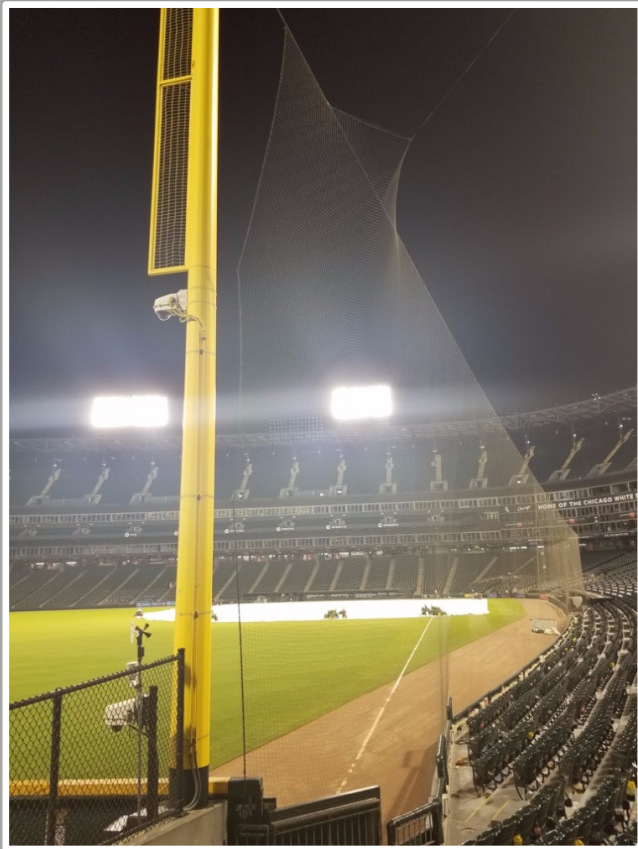

3B iPad Camera Photos:

3B Pitcher Camera

This camera is recessed and out of play. The field facing netting in front of the camera is live and in play. A ball that becomes lodged or goes completely through the netting is out of play.

| Guaranteed Rate Field Ground Rules

3B Fan Safety Netting Photos:

| Guaranteed Rate Field Ground Rules

LF Corner Photos:

| Guaranteed Rate Field Ground Rules

LF Foul Pole Photos:

Guaranteed Rate Field Ground Rules

LF Wall Photos:

| Guaranteed Rate Field Ground Rules

LCF Wall Photos:

| Guaranteed Rate Field Ground Rules

RCF Wall Photos:

| Guaranteed Rate Field Ground Rules

RF Foul Pole Photos:

| Guaranteed Rate Field Ground Rules

RF Corner Photos:

Guaranteed Rate Field Ground Rules

RF Corner Photos:

This yellow line is live and in play. A fair bounding ball that strikes the front facing of this railing is still in play if it rebounds back onto the playing field.