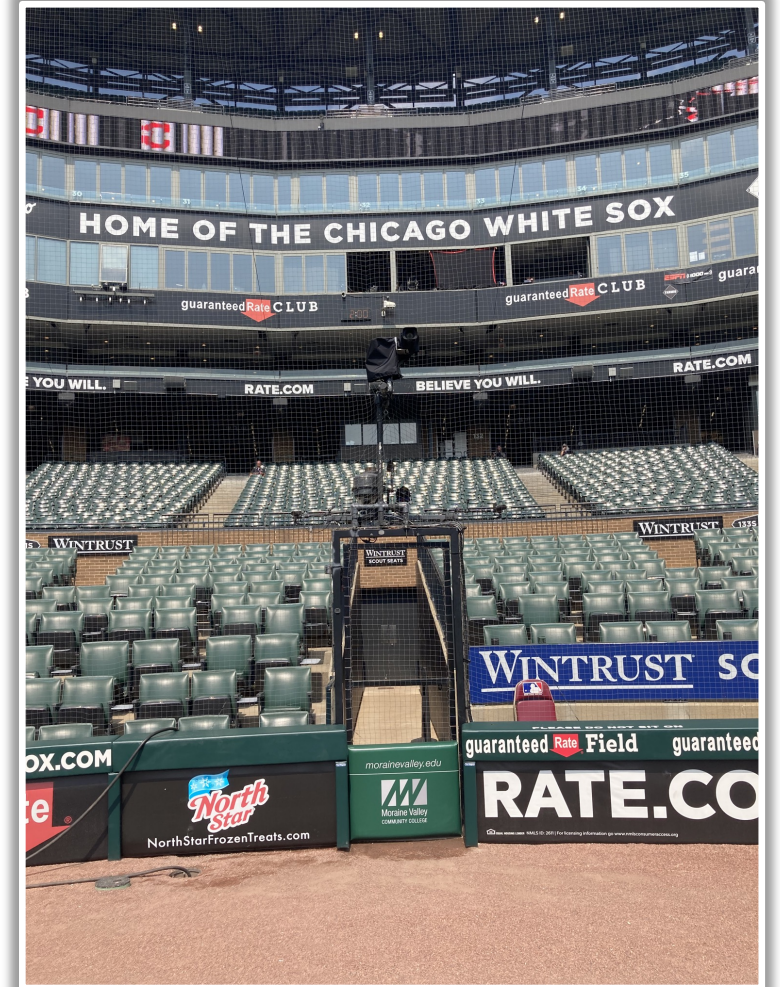

Guaranteed Rate Field

2024 Ground Rules

Date: March 28, 2024

Guaranteed Rate Field Ground Rules

Backstop Camera:

Guaranteed Rate Field Ground Rules

3B Dugout Photos:

| Guaranteed Rate Field Ground Rules

3B iPad Camera Photos:

3B Pitcher Camera

This camera is recessed and out of play. The field facing netting in front of the camera is live and in play. A ball that becomes lodged or goes completely through the netting is out of play.

| Guaranteed Rate Field Ground Rules

3B iPad Camera Photos (Cont.):

3B Batter Camera

A ball that strikes the camera and rebounds onto the playing field is live and in play unless it becomes lodged or is otherwise deemed unplayable