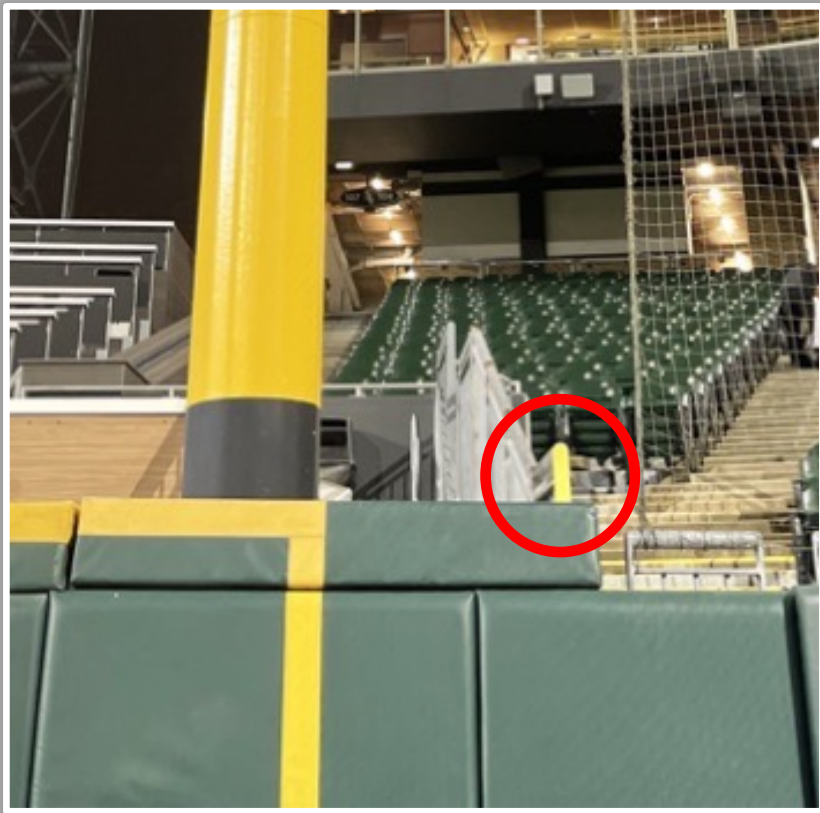

3B iPad Camera Photos:

3B Pitcher Camera

This camera is recessed and out of play. The field facing netting in front of the camera is live and in play. A ball that becomes lodged or goes completely through the netting is out of play.

| Guaranteed Rate Field Ground Rules

3B Fan Safety Netting Photos:

| Guaranteed Rate Field Ground Rules

LF Corner Photos:

| Guaranteed Rate Field Ground Rules

LF Foul Pole Photos:

Guaranteed Rate Field Ground Rules

LF Wall Photos:

| Guaranteed Rate Field Ground Rules

LCF Wall Photos:

| Guaranteed Rate Field Ground Rules

RCF Wall Photos:

| Guaranteed Rate Field Ground Rules

RF Foul Pole Photos:

| Guaranteed Rate Field Ground Rules

RF Corner Photos:

Guaranteed Rate Field Ground Rules

RF Corner Photos:

This yellow line is live and in play. A fair bounding ball that strikes the front facing of this railing is still in play if it rebounds back onto the playing field.