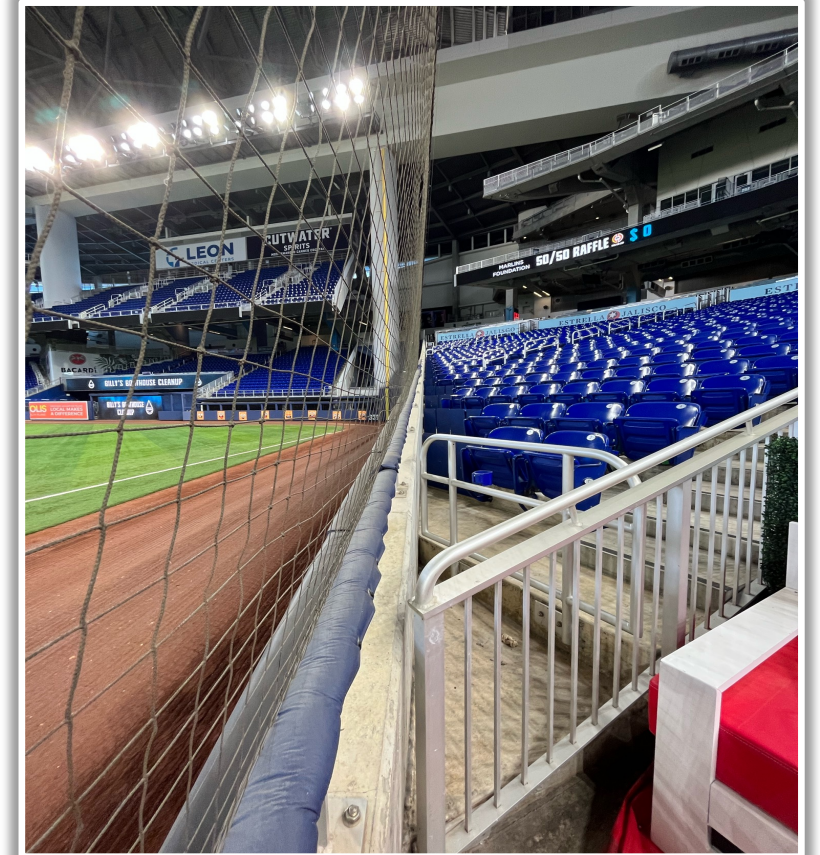

3B Camera Well Photos:

loanDepot park Ground Rules

3B iPad Camera Photos:

3B Batter Camera

A ball that strikes the camera behind the netting and enclosed padding is **live and in play** unless it becomes lodged or is otherwise deemed unplayable (i.e. goes completely through the netting).

3B Pitcher Camera

loanDepot park Ground Rules

LF Fan Safety Netting Photos:

loanDepot park Ground Rules

LF Corner Photos:

loanDepot park Ground Rules

LF Wall Photos:

loanDepot park Ground Rules

LF Wall Photos (Cont.):

loanDepot park Ground Rules

CF Wall Photos:

loanDepot park Ground Rules

RF Wall Photos:

loanDepot park Ground Rules

RF Corner Photos:

loanDepot park Ground Rules

RF Corner Photos (Cont.):

loanDepot park Ground Rules

RF Extended Fan Safety Netting Photos:

loanDepot park Ground Rules

1B Camera Well Photos:

Parabolic
microphone is
permanently
attached to the
railing and is
**LIVE and in
PLAY.**