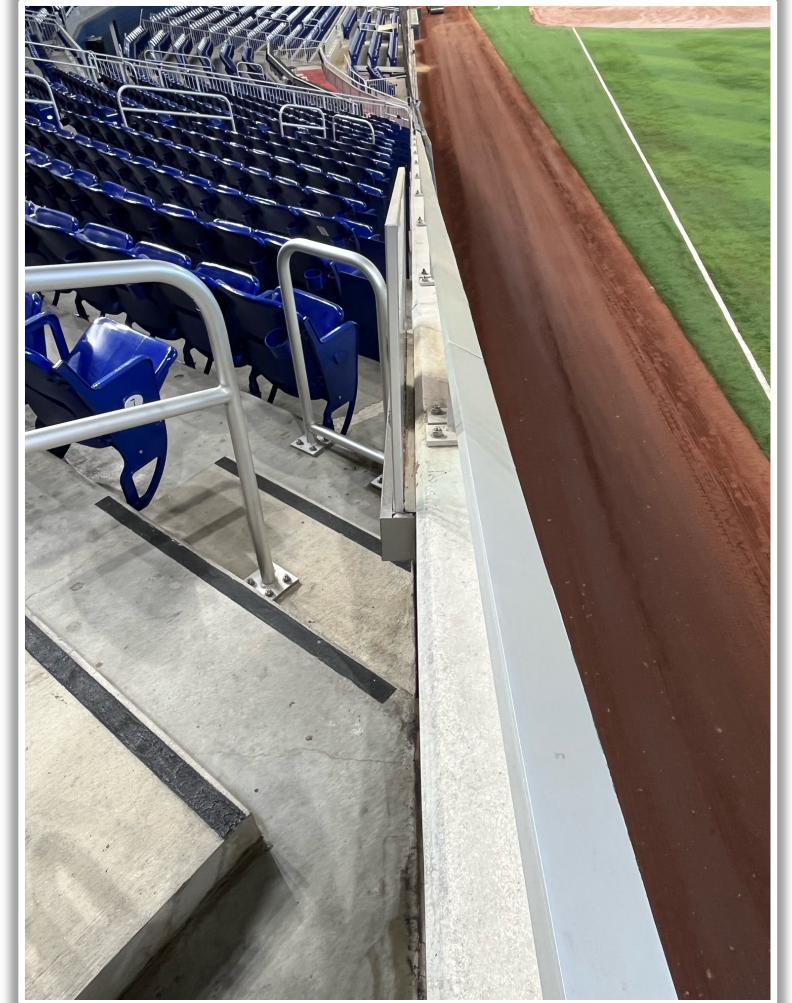

3B Camera Well Photos:

loanDepot park Ground Rules

3B iPad Camera Photos:

3B Batter Camera

A ball that strikes the camera behind the netting and enclosed padding is **live and in play** unless it becomes lodged or is otherwise deemed unplayable (i.e. goes completely through the netting).

3B Pitcher Camera

loanDepot park Ground Rules

LF Fan Safety Netting Photos:

loanDepot park Ground Rules

LF Corner Photos:

loanDepot park Ground Rules

LF Wall Photos:

loanDepot park Ground Rules

LF Wall Photos (Cont.):

loanDepot park Ground Rules

CF Wall Photos:

loanDepot park Ground Rules

RF Wall Photos:

loanDepot park Ground Rules

RF Corner Photos:

loanDepot park Ground Rules

RF Corner Photos (Cont.):

loanDepot park Ground Rules

RF Extended Fan Safety Netting Photos:

loanDepot park Ground Rules

1B Camera Well Photos:

Parabolic
microphone is
permanently
attached to the
railing and is
**LIVE and in
PLAY.**