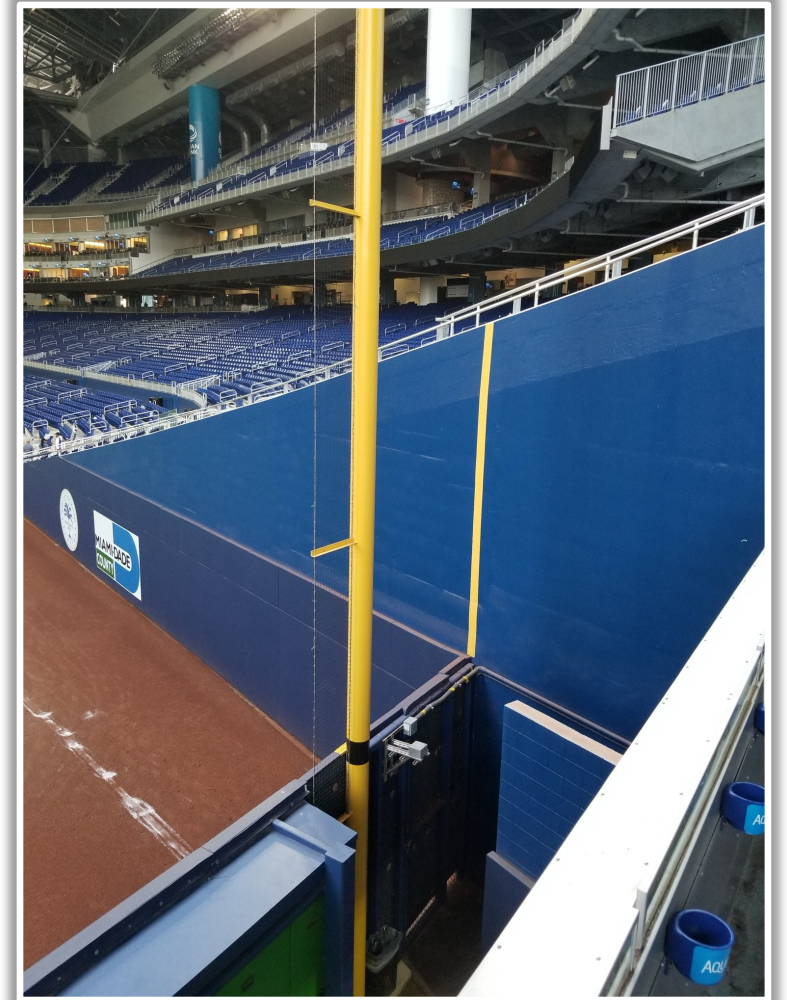

3B Camera Well Photos:

loanDepot park Ground Rules

3B iPad Camera Photos:

3B Batter Camera

A ball that strikes the camera behind the netting and enclosed padding is **live and in play** unless it becomes lodged or is otherwise deemed unplayable (i.e. goes completely through the netting).

3B Pitcher Camera

loanDepot park Ground Rules

LF Fan Safety Netting Photos:

loanDepot park Ground Rules

LF Corner Photos:

loanDepot park Ground Rules

LF Wall Photos:

loanDepot park Ground Rules

LF Wall Photos (Cont.):

loanDepot park Ground Rules

CF Wall Photos:

loanDepot park Ground Rules

RF Wall Photos:

loanDepot park Ground Rules

RF Corner Photos:

loanDepot park Ground Rules

RF Corner Photos (Cont.):

loanDepot park Ground Rules

RF Extended Fan Safety Netting Photos:

loanDepot park Ground Rules

1B Camera Well Photos:

Parabolic
microphone is
permanently
attached to the
railing and is
**LIVE and in
PLAY.**