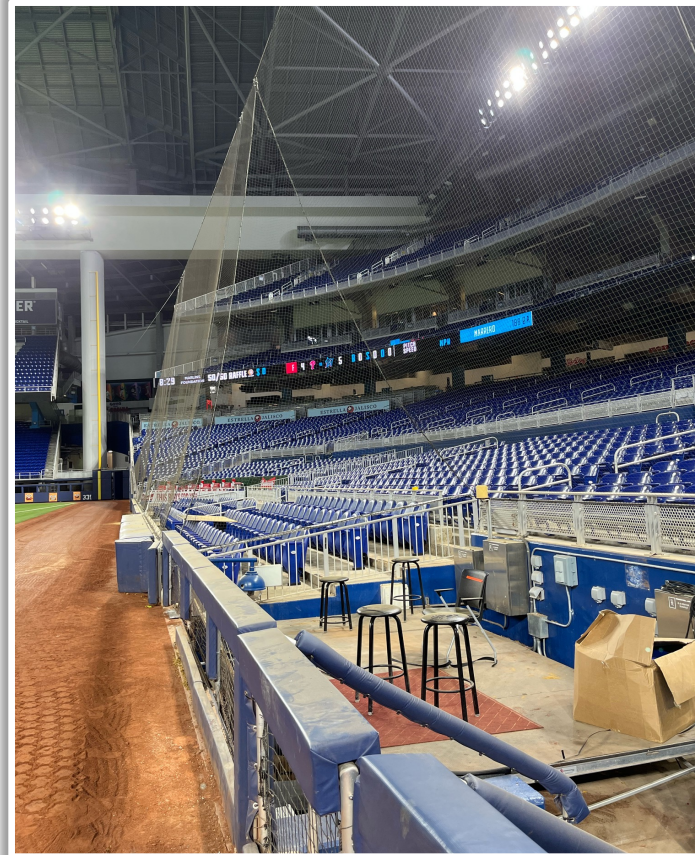

3B Camera Well Photos:

loanDepot park Ground Rules

3B iPad Camera Photos:

3B Batter Camera

A ball that strikes the camera behind the netting and enclosed padding is **live and in play** unless it becomes lodged or is otherwise deemed unplayable (i.e. goes completely through the netting).

3B Pitcher Camera

loanDepot park Ground Rules

LF Fan Safety Netting Photos:

loanDepot park Ground Rules

LF Corner Photos:

loanDepot park Ground Rules

LF Wall Photos:

loanDepot park Ground Rules

LF Wall Photos (Cont.):

loanDepot park Ground Rules

CF Wall Photos:

loanDepot park Ground Rules

RF Wall Photos:

loanDepot park Ground Rules

RF Corner Photos:

loanDepot park Ground Rules

RF Corner Photos (Cont.):

loanDepot park Ground Rules

RF Extended Fan Safety Netting Photos:

loanDepot park Ground Rules

1B Camera Well Photos:

Parabolic
microphone is
permanently
attached to the
railing and is
**LIVE and in
PLAY.**