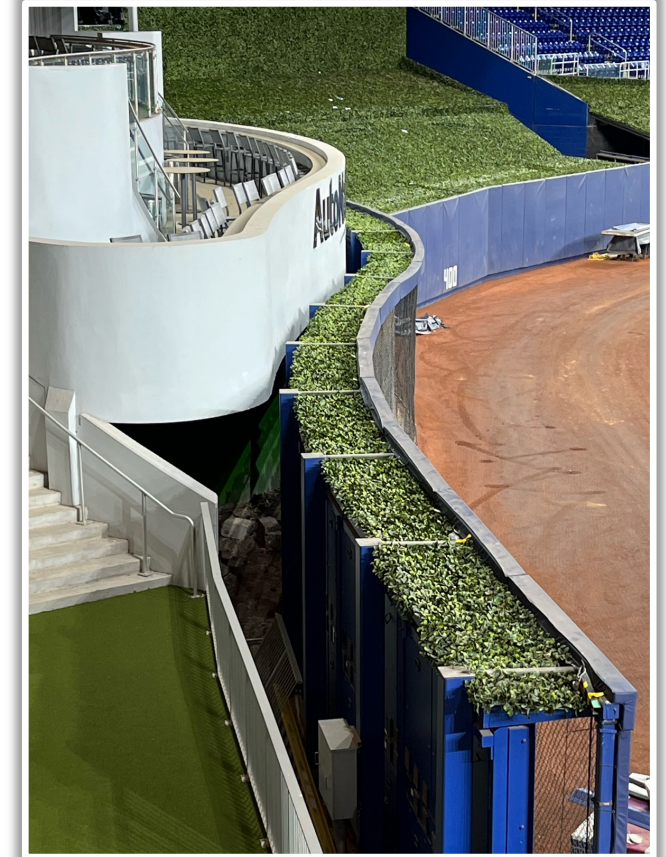

loanDepot park Ground Rules

RULE #2: Railings on the upward sloping wall in foul territory in the left field corner: **In Play**

loanDepot park Ground Rules

RULE #3: Railings on the upward sloping wall in foul territory in the right field corner not covered by protective netting: **In Play**

loanDepot park Ground Rules

RULE #4: The Center Field Zone is recessed and behind the left-center field wall.

- Ball in flight: **Home Run**
- Bounding ball: **Out of Play**

loanDepot park Ground Rules

RULE #5: The blue wall or metal safety railing is recessed and behind the right field wall.

3B Camera Well Photos:

loanDepot park Ground Rules

3B iPad Camera Photos:

3B Batter Camera

A ball that strikes the camera behind the netting and enclosed padding is **live and in play** unless it becomes lodged or is otherwise deemed unplayable (i.e. goes completely through the netting).