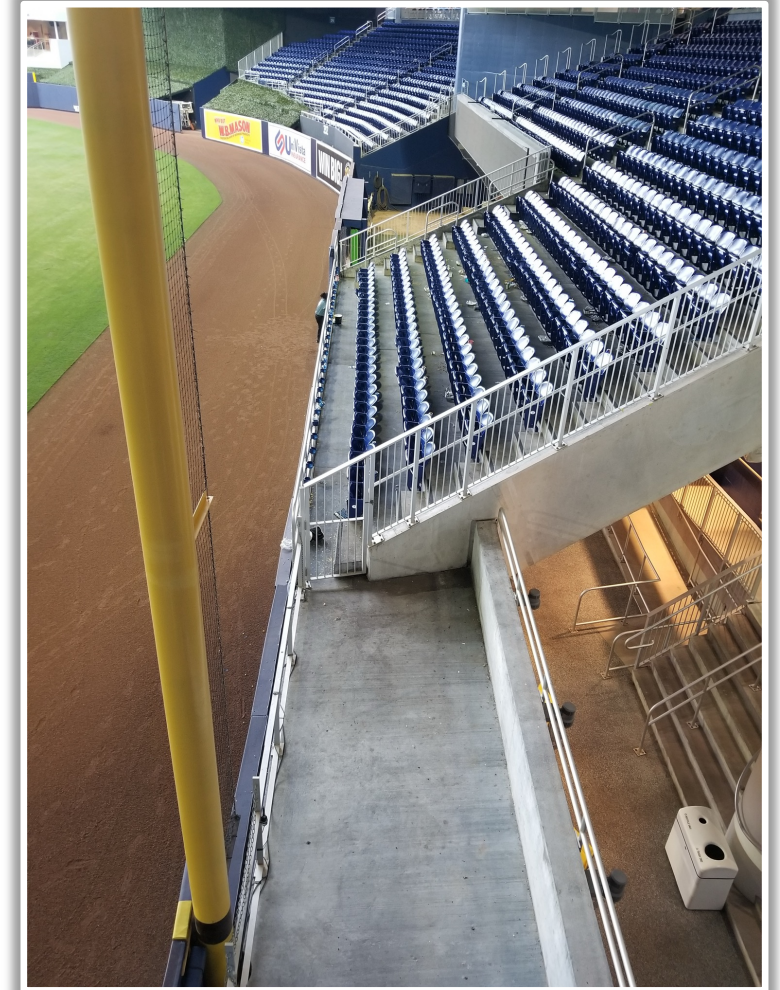

3B Camera Well Photos:

loanDepot park Ground Rules

3B iPad Camera Photos:

3B Batter Camera

A ball that strikes the camera behind the netting and enclosed padding is **live and in play** unless it becomes lodged or is otherwise deemed unplayable (i.e. goes completely through the netting).

3B Pitcher Camera

loanDepot park Ground Rules

LF Fan Safety Netting Photos:

loanDepot park Ground Rules

LF Corner Photos:

loanDepot park Ground Rules

LF Wall Photos:

loanDepot park Ground Rules

LF Wall Photos (Cont.):

loanDepot park Ground Rules

CF Wall Photos:

loanDepot park Ground Rules

RF Wall Photos:

loanDepot park Ground Rules

RF Corner Photos:

loanDepot park Ground Rules

RF Corner Photos (Cont.):

loanDepot park Ground Rules

RF Extended Fan Safety Netting Photos:

loanDepot park Ground Rules

1B Camera Well Photos:

Parabolic
microphone is
permanently
attached to the
railing and is
**LIVE and in
PLAY.**