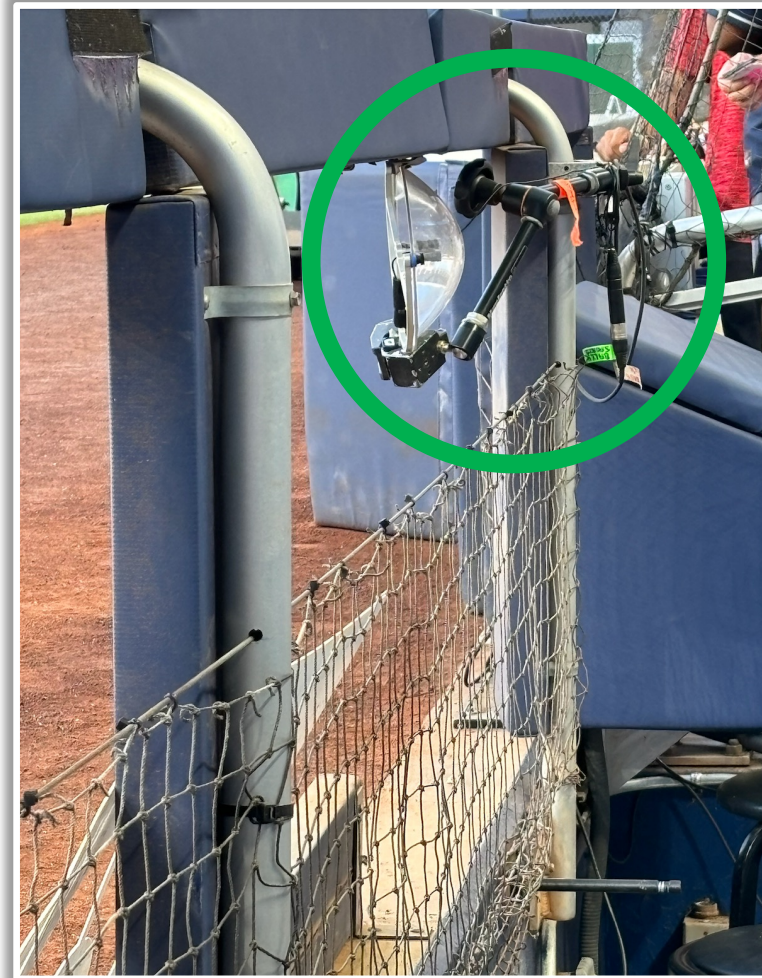

3B Camera Well Photos:

loanDepot park Ground Rules

3B iPad Camera Photos:

3B Batter Camera

A ball that strikes the camera behind the netting and enclosed padding is **live and in play** unless it becomes lodged or is otherwise deemed unplayable (i.e. goes completely through the netting).

RF Corner Photos (Cont.):

loanDepot park Ground Rules

RF Extended Fan Safety Netting Photos:

loanDepot park Ground Rules

1B Camera Well Photos:

Parabolic
microphone is
permanently
attached to the
railing and is
**LIVE and in
PLAY.**