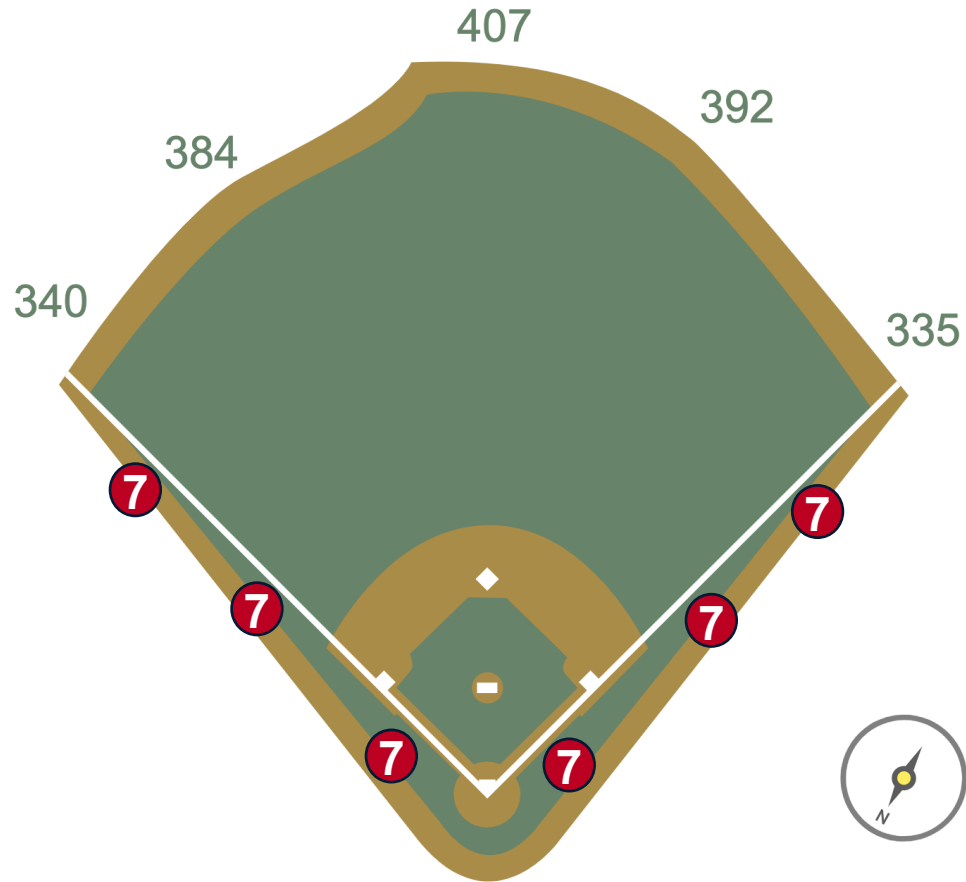

loanDepot park Ground Rules

RULE #4: The Center Field Zone is recessed and behind the left-center field wall.

- Ball in flight: **Home Run**
- Bounding ball: **Out of Play**

loanDepot park Ground Rules

RULE #5: The blue wall or metal safety railing is recessed and behind the right field wall.

- Ball in flight: **Home Run**
- Bounding ball: **Out of Play**

loanDepot park Ground Rules

RULE #6: Batted ball strikes roof over fair territory: **In Play**

- If caught by fielder, batter is out and runners advance at own risk.

loanDepot park Ground Rules

RULE #7: Batted ball strikes roof over foul territory: **Dead Ball**

loanDepot park Ground Rules

Backstop Photos:

loanDepot park Ground Rules

3B Dugout Photos:

loanDepot park Ground Rules