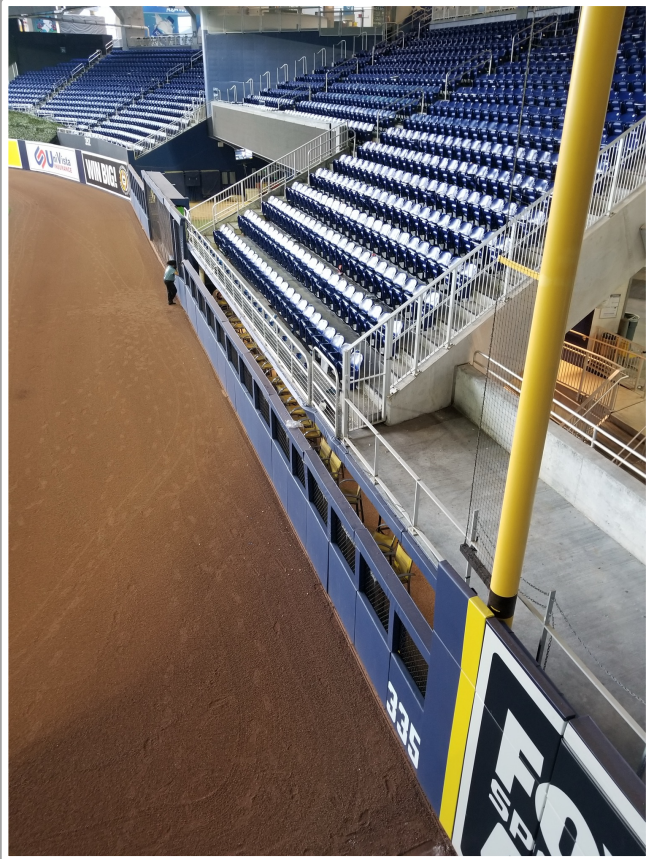

3B Camera Well Photos:

loanDepot park Ground Rules

3B iPad Camera Photos:

3B Batter Camera

A ball that strikes the camera behind the netting and enclosed padding is **live and in play** unless it becomes lodged or is otherwise deemed unplayable (i.e. goes completely through the netting).

3B Pitcher Camera

loanDepot park Ground Rules

LF Fan Safety Netting Photos:

loanDepot park Ground Rules

LF Corner Photos:

loanDepot park Ground Rules

LF Wall Photos:

loanDepot park Ground Rules

LF Wall Photos (Cont.):

loanDepot park Ground Rules

CF Wall Photos:

loanDepot park Ground Rules

RF Wall Photos:

loanDepot park Ground Rules

RF Corner Photos:

loanDepot park Ground Rules

RF Corner Photos (Cont.):

loanDepot park Ground Rules

RF Extended Fan Safety Netting Photos:

loanDepot park Ground Rules

1B Camera Well Photos:

Parabolic
microphone is
permanently
attached to the
railing and is
**LIVE and in
PLAY.**