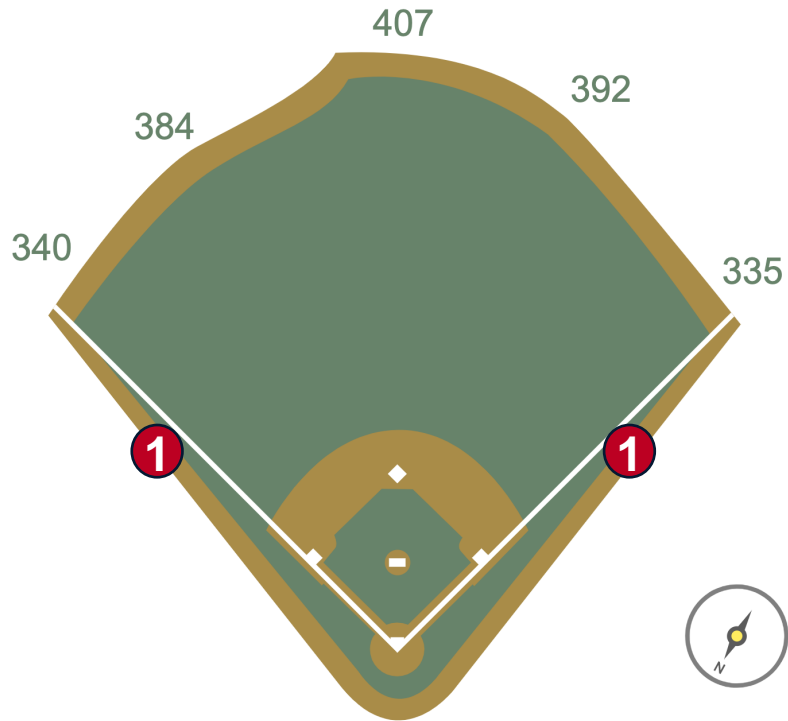

loanDepot park

2024 Ground Rules

Date: March 28, 2024

loanDepot park Ground Rules

RULE #1: Fair batted bounding or thrown ball striking the protective netting down the left and right field lines in foul territory and rebounding onto the playing field: **In Play**

loanDepot park Ground Rules

RULE #2: Railings on the upward sloping wall in foul territory in the left field corner: **In Play**

loanDepot park Ground Rules

RULE #3: Railings on the upward sloping wall in foul territory in the right field corner not covered by protective netting: **In Play**

loanDepot park Ground Rules

RULE #4: The Center Field Zone is recessed and behind the left-center field wall.

- Ball in flight: **Home Run**
- Bounding ball: **Out of Play**

loanDepot park Ground Rules

RULE #5: The blue wall or metal safety railing is recessed and behind the right field wall.