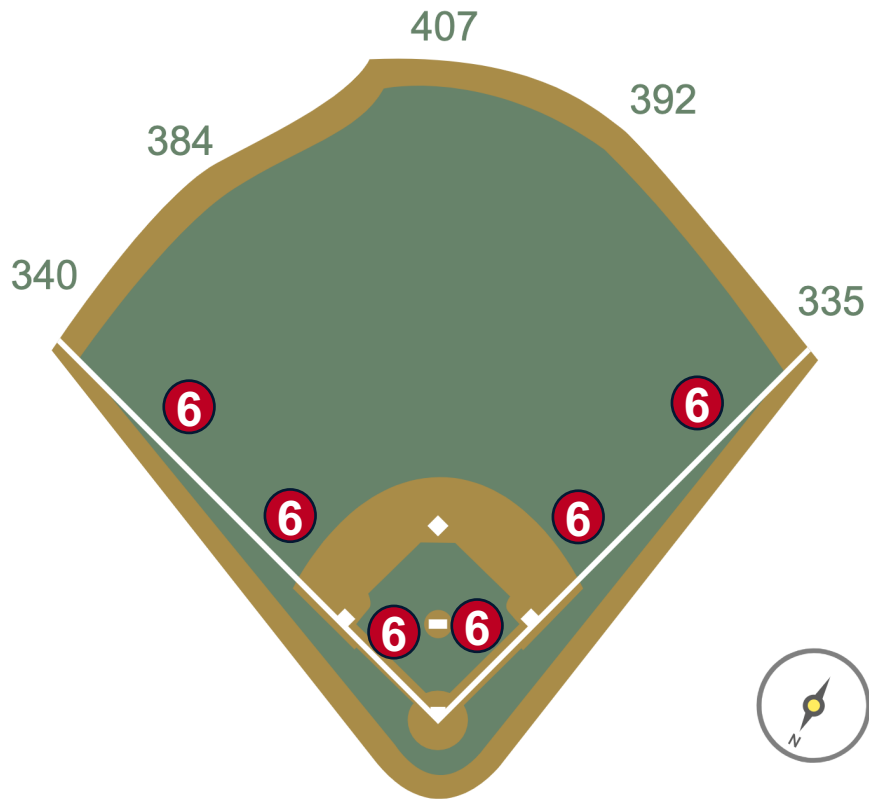

loanDepot park Ground Rules

RULE #2: Railings on the upward sloping wall in foul territory in the left field corner: **In Play**

loanDepot park Ground Rules

RULE #3: Railings on the upward sloping wall in foul territory in the right field corner not covered by protective netting: **In Play**

loanDepot park Ground Rules

RULE #4: The Center Field Zone is recessed and behind the left-center field wall.

- Ball in flight: **Home Run**
- Bounding ball: **Out of Play**

loanDepot park Ground Rules

RULE #5: The blue wall or metal safety railing is recessed and behind the right field wall.

- Ball in flight: **Home Run**
- Bounding ball: **Out of Play**

loanDepot park Ground Rules

RULE #6: Batted ball strikes roof over fair territory: **In Play**

- If caught by fielder, batter is out and runners advance at own risk.