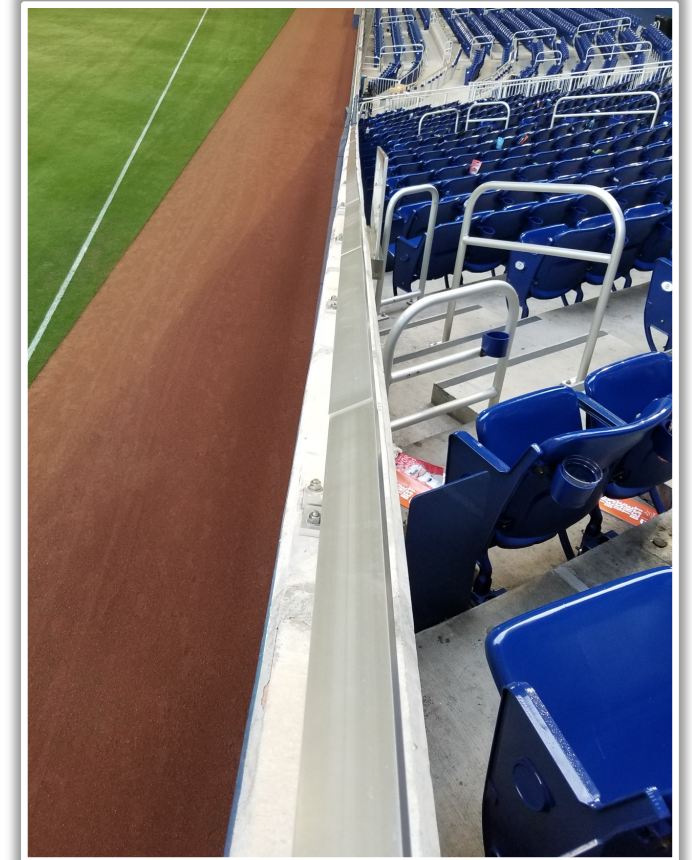

loanDepot park

2024 Ground Rules

Date: March 28, 2024

loanDepot park Ground Rules

RULE #1: Fair batted bounding or thrown ball striking the protective netting down the left and right field lines in foul territory and rebounding onto the playing field: **In Play**

loanDepot park Ground Rules

RULE #2: Railings on the upward sloping wall in foul territory in the left field corner: **In Play**

loanDepot park Ground Rules

RULE #3: Railings on the upward sloping wall in foul territory in the right field corner not covered by protective netting: **In Play**

loanDepot park Ground Rules

RULE #4: The Center Field Zone is recessed and behind the left-center field wall.

- Ball in flight: **Home Run**
- Bounding ball: **Out of Play**

loanDepot park Ground Rules

RULE #5: The blue wall or metal safety railing is recessed and behind the right field wall.

3B Camera Well Photos:

loanDepot park Ground Rules

3B iPad Camera Photos:

3B Batter Camera

A ball that strikes the camera behind the netting and enclosed padding is **live and in play** unless it becomes lodged or is otherwise deemed unplayable (i.e. goes completely through the netting).