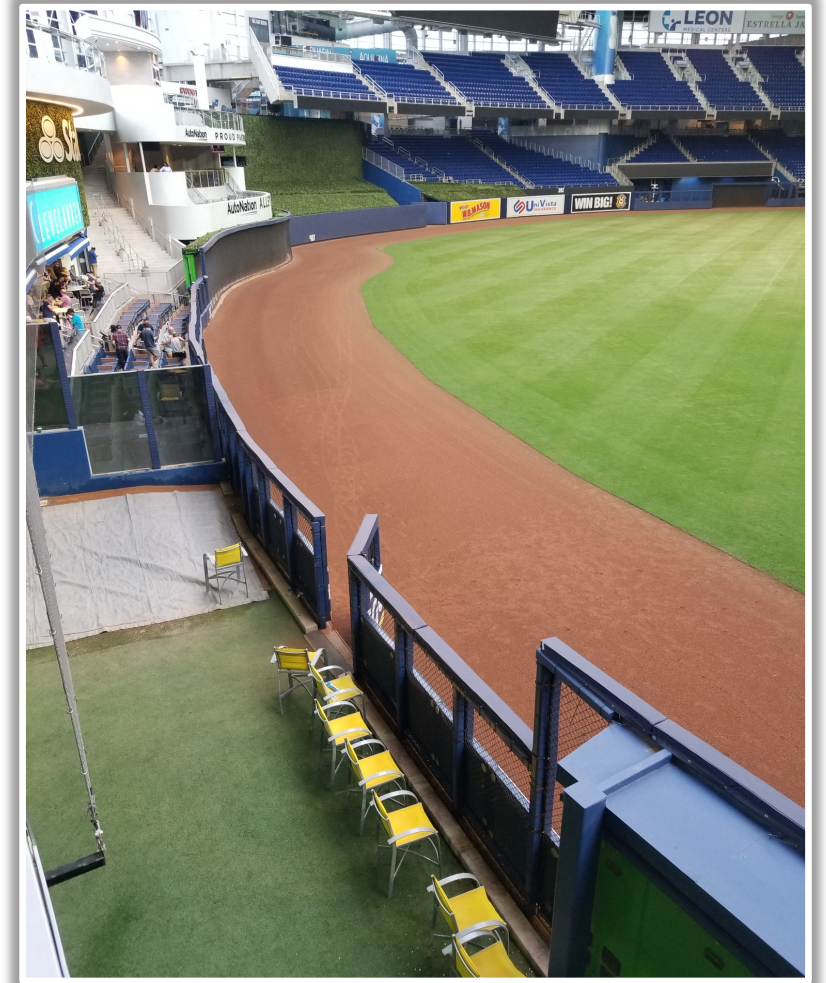

loanDepot park Ground Rules

LF Wall Photos (Cont.):