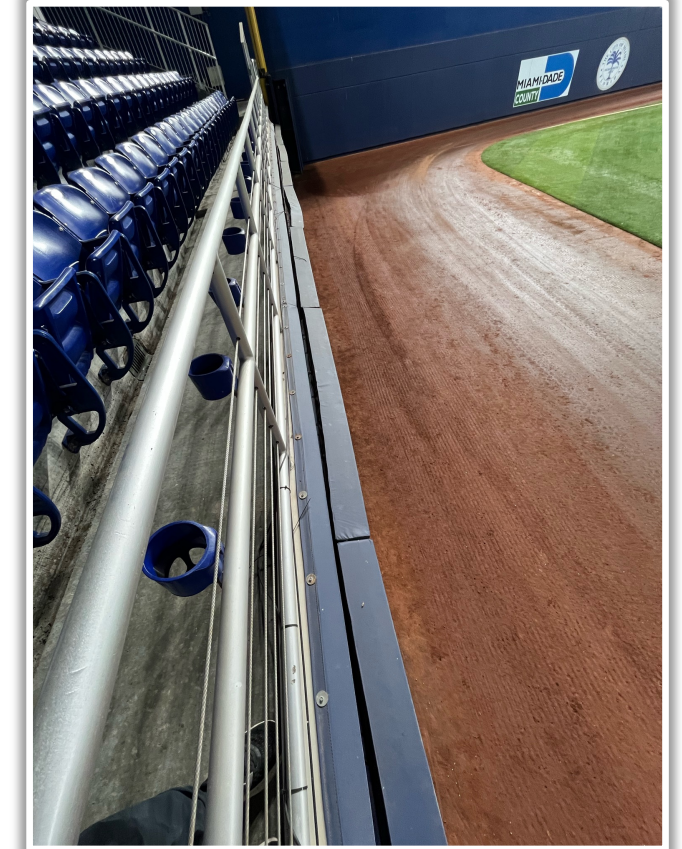

loanDepot park Ground Rules

RULE #2: Railings on the upward sloping wall in foul territory in the left field corner: **In Play**

loanDepot park Ground Rules

RULE #3: Railings on the upward sloping wall in foul territory in the right field corner not covered by protective netting: **In Play**

loanDepot park Ground Rules

RULE #4: The Center Field Zone is recessed and behind the left-center field wall.

- Ball in flight: **Home Run**
- Bounding ball: **Out of Play**

loanDepot park Ground Rules

RULE #5: The blue wall or metal safety railing is recessed and behind the right field wall.

- Ball in flight: **Home Run**
- Bounding ball: **Out of Play**

loanDepot park Ground Rules

RULE #6: Batted ball strikes roof over fair territory: **In Play**

- If caught by fielder, batter is out and runners advance at own risk.

3B Camera Well Photos:

loanDepot park Ground Rules

3B iPad Camera Photos:

3B Batter Camera

A ball that strikes the camera behind the netting and enclosed padding is **live and in play** unless it becomes lodged or is otherwise deemed unplayable (i.e. goes completely through the netting).