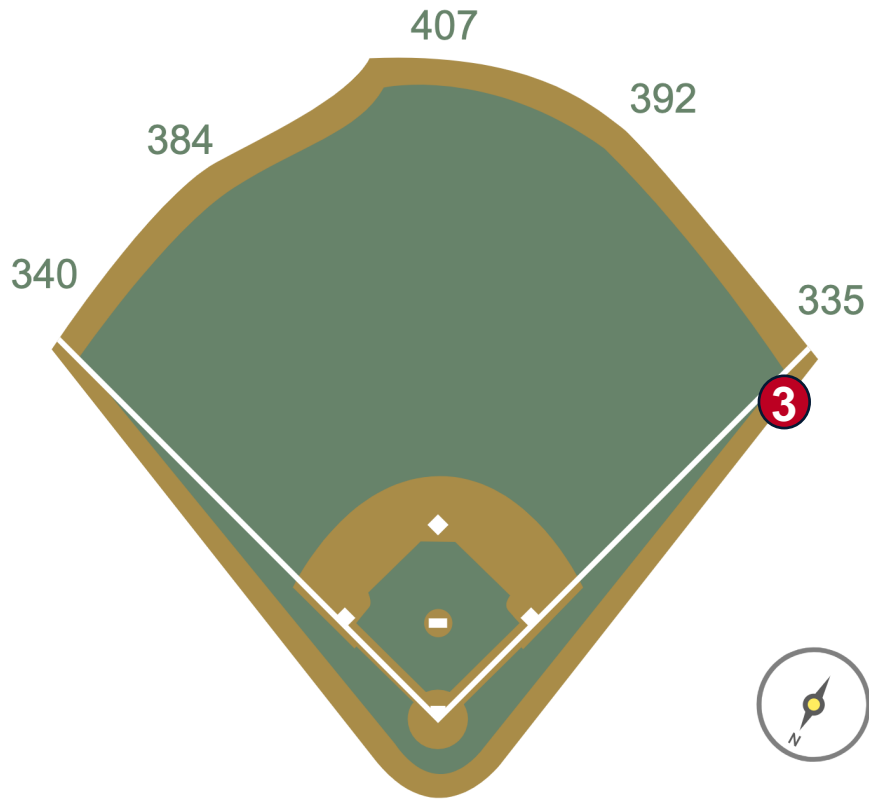

loanDepot park

2024 Ground Rules

Date: March 28, 2024

loanDepot park Ground Rules

RULE #1: Fair batted bounding or thrown ball striking the protective netting down the left and right field lines in foul territory and rebounding onto the playing field: **In Play**

loanDepot park Ground Rules

RULE #2: Railings on the upward sloping wall in foul territory in the left field corner: **In Play**

loanDepot park Ground Rules

RULE #3: Railings on the upward sloping wall in foul territory in the right field corner not covered by protective netting: **In Play**

loanDepot park Ground Rules

RULE #4: The Center Field Zone is recessed and behind the left-center field wall.

- Ball in flight: **Home Run**
- Bounding ball: **Out of Play**

loanDepot park Ground Rules

RULE #5: The blue wall or metal safety railing is recessed and behind the right field wall.