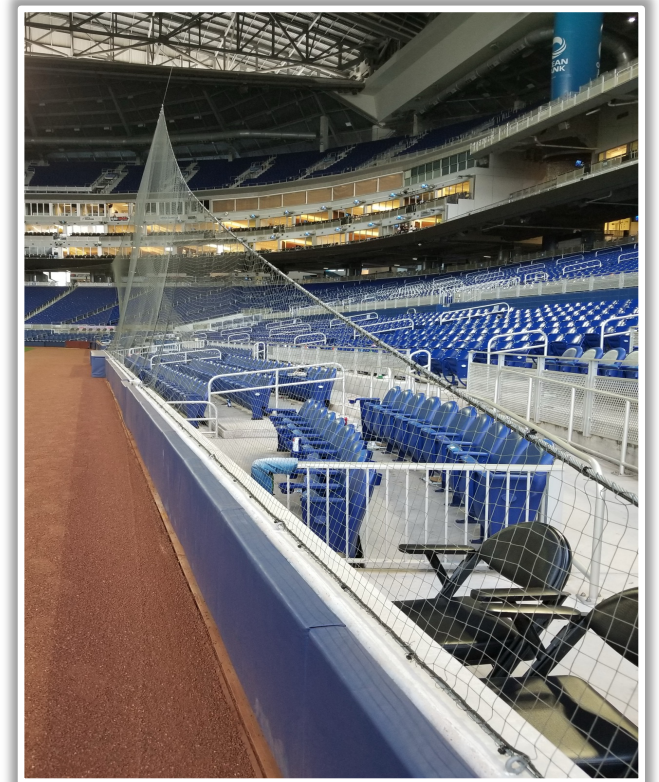

loanDepot park

2024 Ground Rules

Date: March 28, 2024

loanDepot park Ground Rules

RULE #1: Fair batted bounding or thrown ball striking the protective netting down the left and right field lines in foul territory and rebounding onto the playing field: **In Play**

loanDepot park Ground Rules

RULE #2: Railings on the upward sloping wall in foul territory in the left field corner: **In Play**

loanDepot park Ground Rules

RULE #3: Railings on the upward sloping wall in foul territory in the right field corner not covered by protective netting: **In Play**

loanDepot park Ground Rules

RULE #4: The Center Field Zone is recessed and behind the left-center field wall.

- Ball in flight: **Home Run**
- Bounding ball: **Out of Play**

loanDepot park Ground Rules

RULE #5: The blue wall or metal safety railing is recessed and behind the right field wall.

3B Camera Well Photos:

loanDepot park Ground Rules

3B iPad Camera Photos:

3B Batter Camera

A ball that strikes the camera behind the netting and enclosed padding is **live and in play** unless it becomes lodged or is otherwise deemed unplayable (i.e. goes completely through the netting).