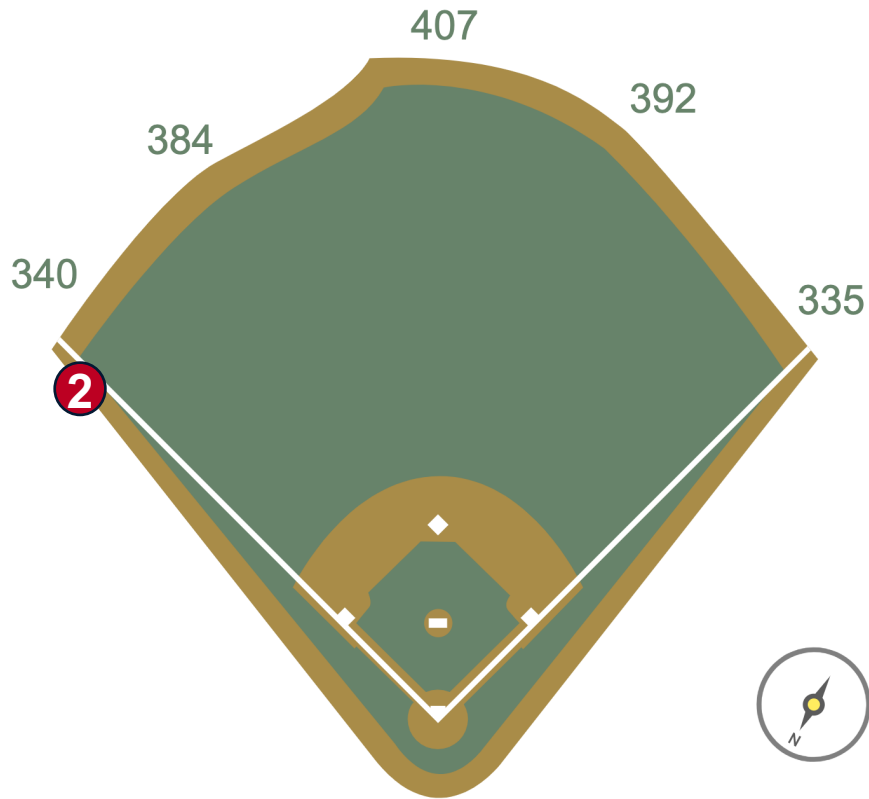

loanDepot park

2024 Ground Rules

Date: March 28, 2024

loanDepot park Ground Rules

RULE #1: Fair batted bounding or thrown ball striking the protective netting down the left and right field lines in foul territory and rebounding onto the playing field: **In Play**

loanDepot park Ground Rules

RULE #2: Railings on the upward sloping wall in foul territory in the left field corner: **In Play**

loanDepot park Ground Rules

RULE #3: Railings on the upward sloping wall in foul territory in the right field corner not covered by protective netting: **In Play**

loanDepot park Ground Rules

RULE #4: The Center Field Zone is recessed and behind the left-center field wall.

- Ball in flight: **Home Run**
- Bounding ball: **Out of Play**

loanDepot park Ground Rules

RULE #5: The blue wall or metal safety railing is recessed and behind the right field wall.