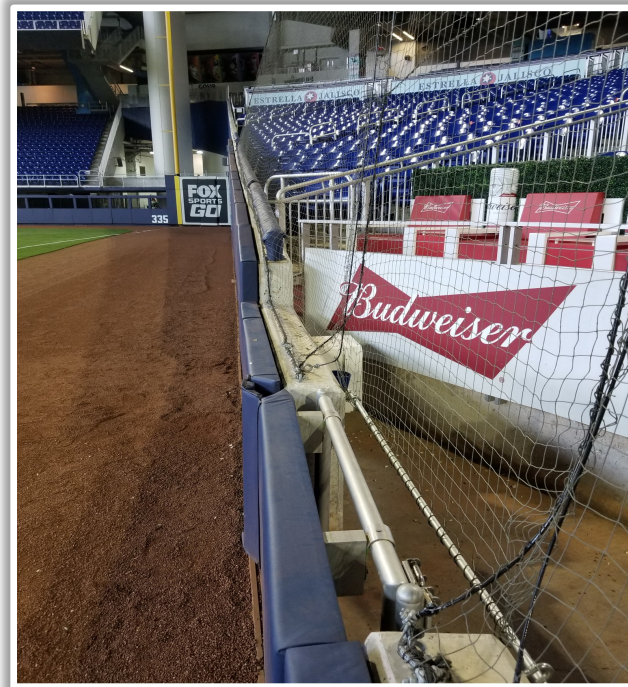

loanDepot park

2024 Ground Rules

Date: March 28, 2024

loanDepot park Ground Rules

RULE #1: Fair batted bounding or thrown ball striking the protective netting down the left and right field lines in foul territory and rebounding onto the playing field: **In Play**

loanDepot park Ground Rules

RULE #2: Railings on the upward sloping wall in foul territory in the left field corner: **In Play**

loanDepot park Ground Rules

RULE #3: Railings on the upward sloping wall in foul territory in the right field corner not covered by protective netting: **In Play**

loanDepot park Ground Rules

RULE #4: The Center Field Zone is recessed and behind the left-center field wall.

- Ball in flight: **Home Run**
- Bounding ball: **Out of Play**

loanDepot park Ground Rules

RULE #5: The blue wall or metal safety railing is recessed and behind the right field wall.

3B Camera Well Photos:

loanDepot park Ground Rules

3B iPad Camera Photos:

3B Batter Camera

A ball that strikes the camera behind the netting and enclosed padding is **live and in play** unless it becomes lodged or is otherwise deemed unplayable (i.e. goes completely through the netting).