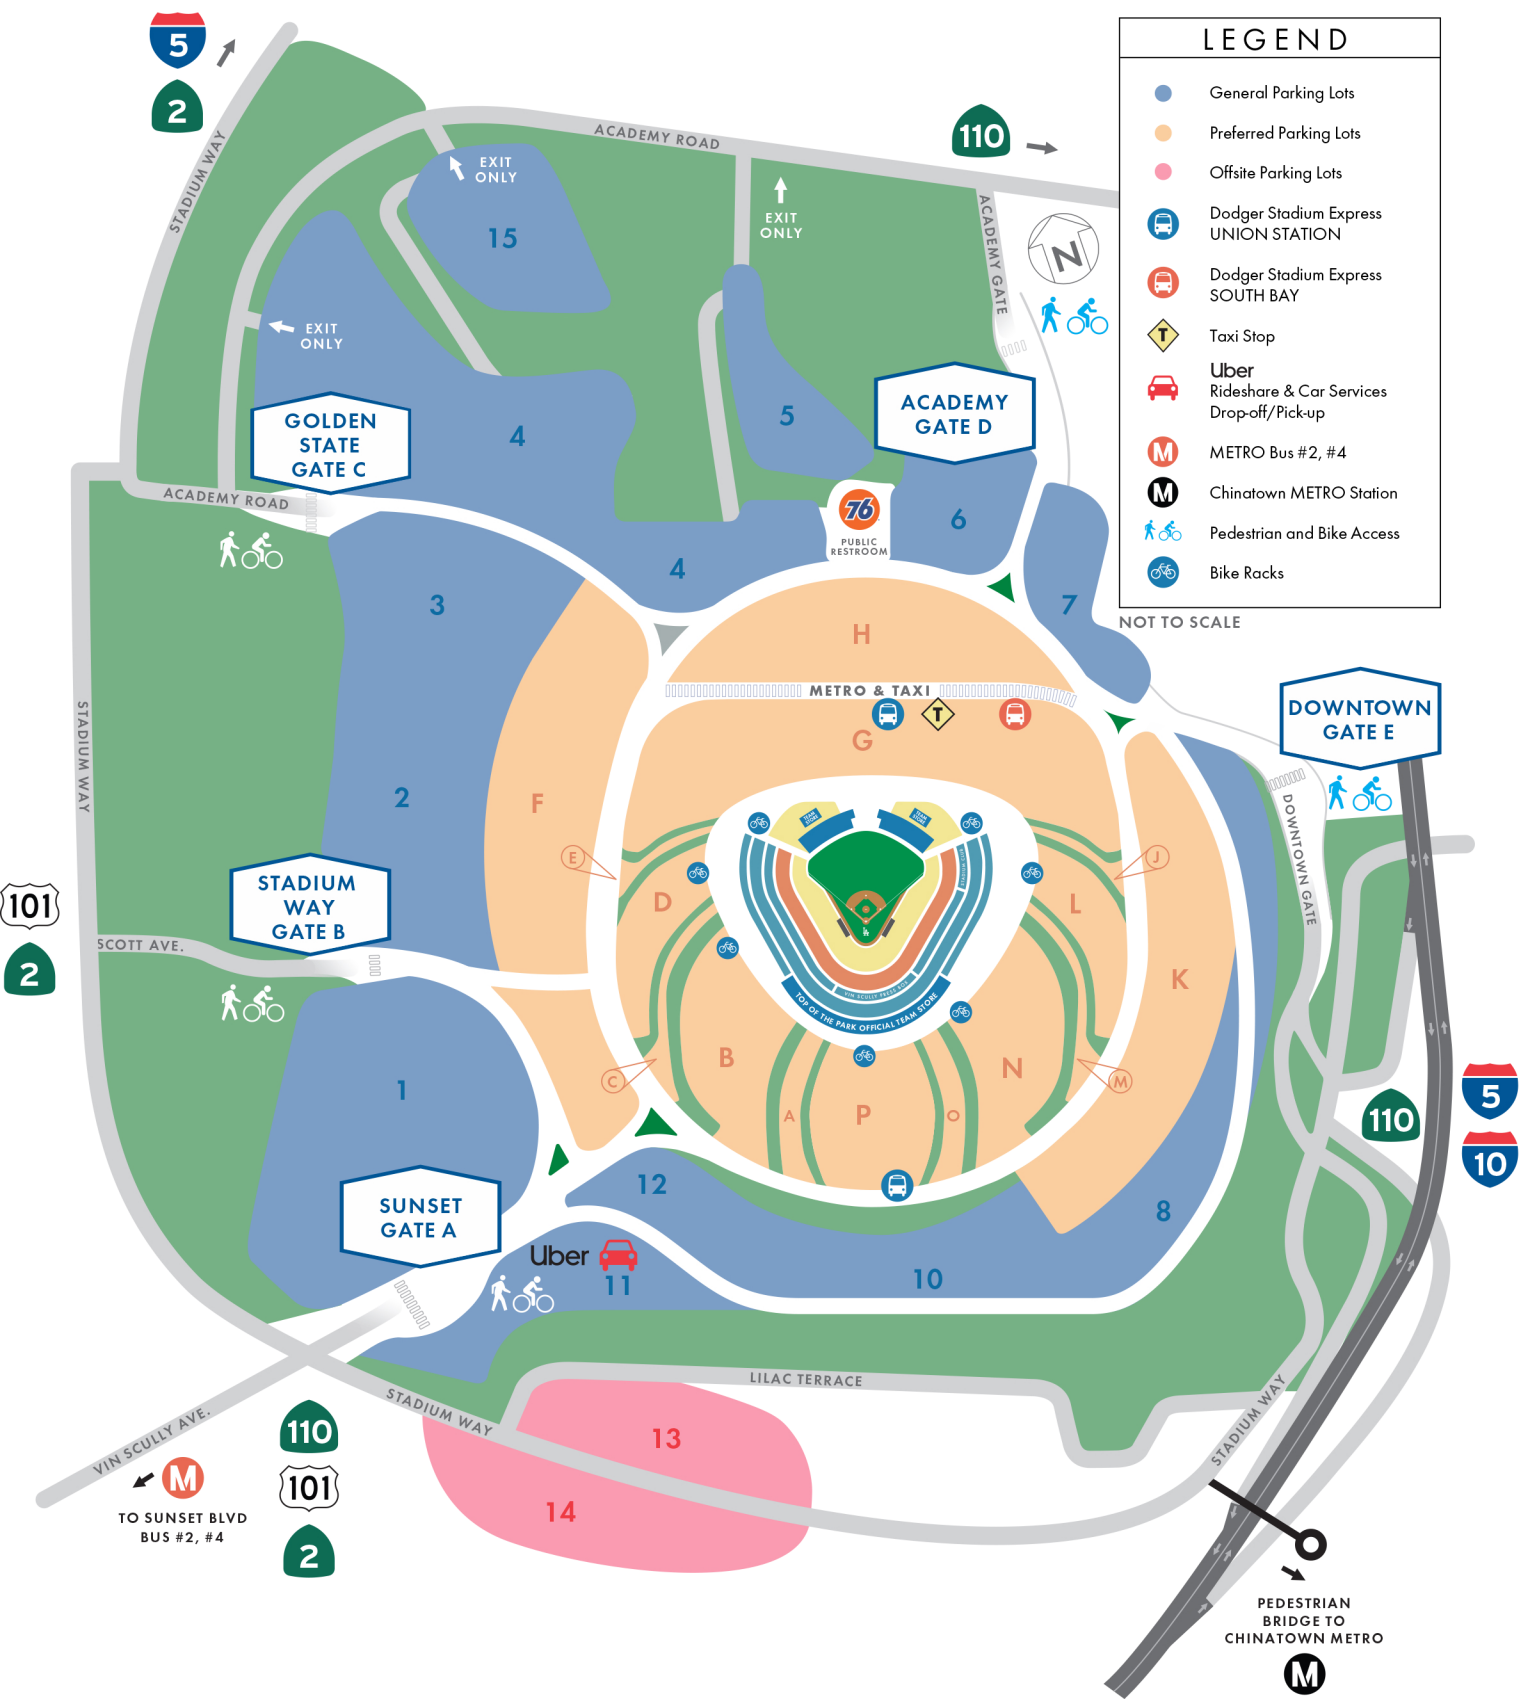

# TRANSPORTATION ROUTES AND PARKING

## LEGEND

- General Parking Lots
- Preferred Parking Lots
- Offsite Parking Lots
- Dodger Stadium Express UNION STATION
- Dodger Stadium Express SOUTH BAY
- Taxi Stop
- Uber Rideshare & Car Services Drop-off/Pick-up
- METRO Bus #2, #4
- Chinatown METRO Station
- Pedestrian and Bike Access
- Bike Racks

NOT TO SCALE

TO SUNSET BLVD  
BUS #2, #4

PEDESTRIAN  
BRIDGE TO  
CHINATOWN METRO