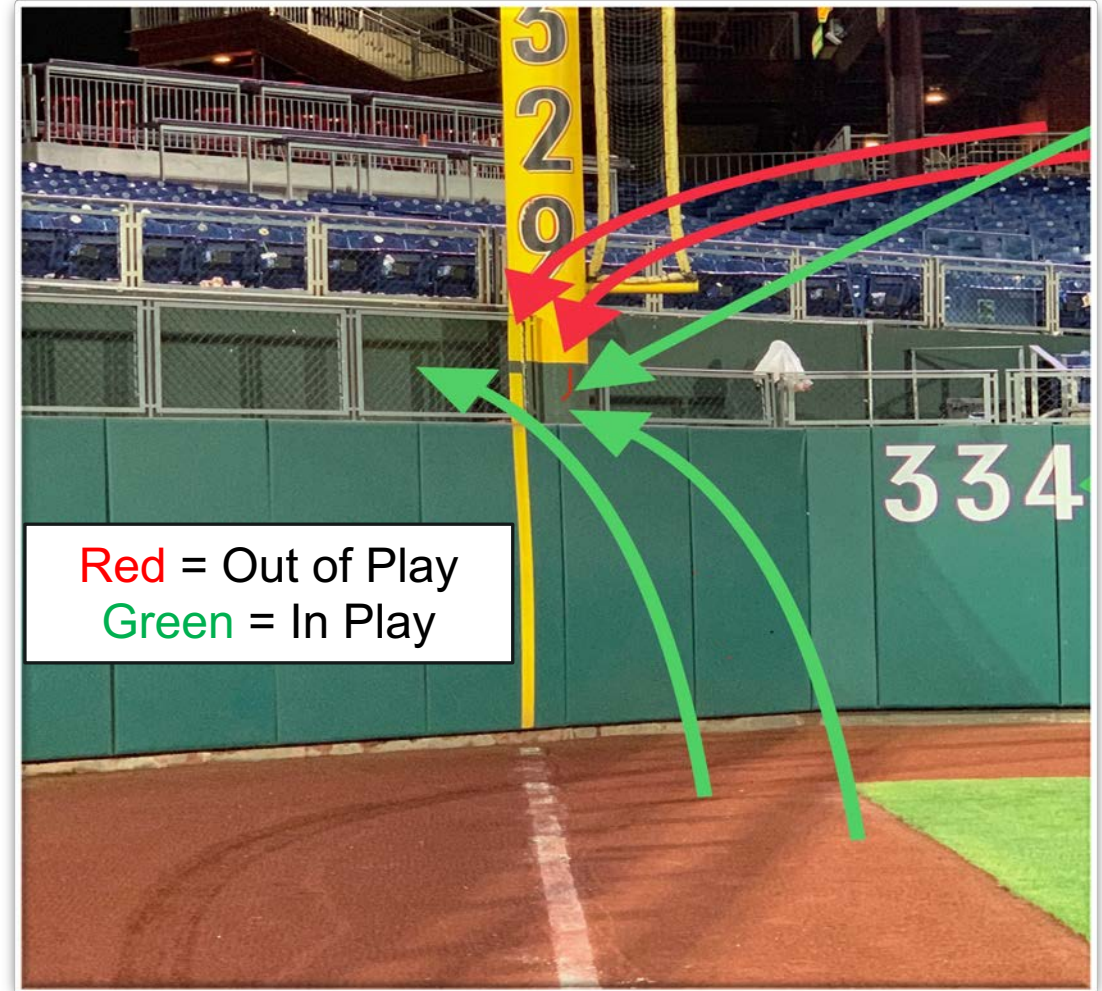

Citizens Bank Park Ground Rules

LF Corner Photos: