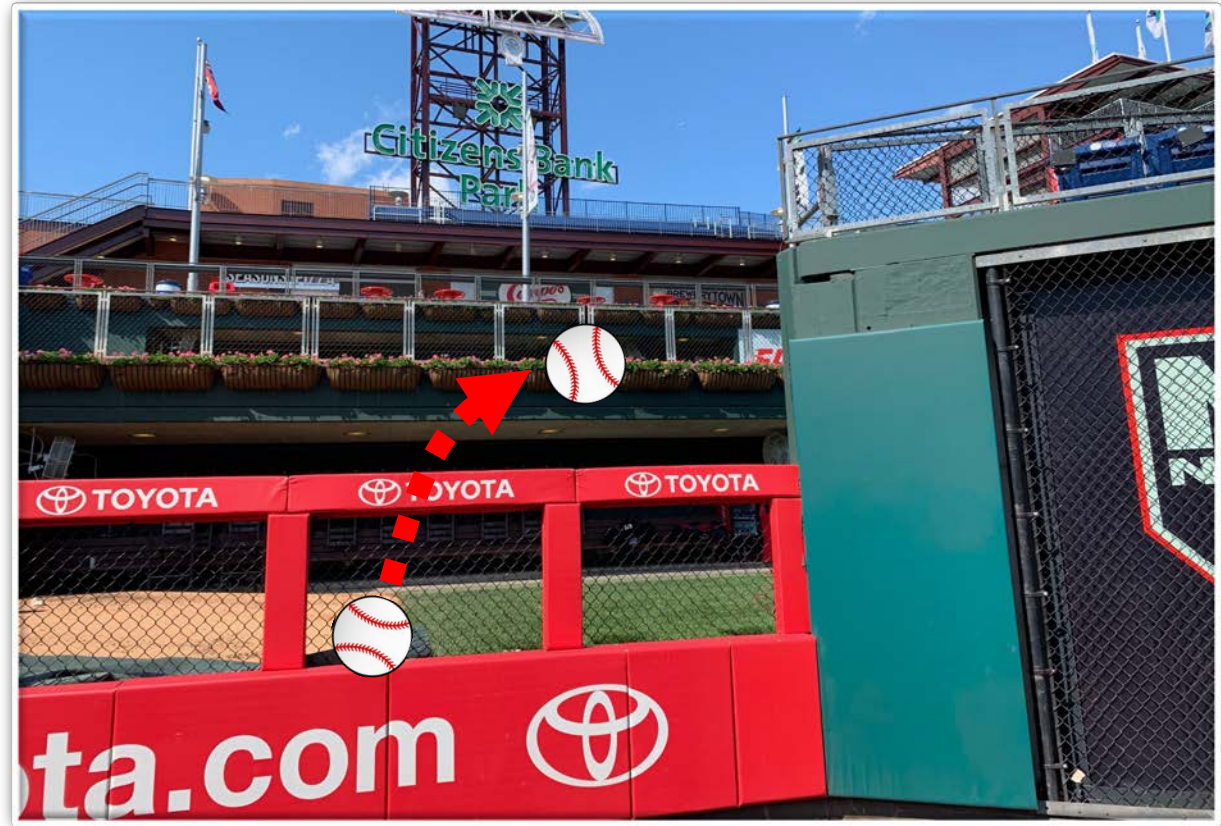

Citizens Bank Park Ground Rules

RULE #9: Ball in flight hits on or to the left of the vertical yellow line above the 409' mark on the center field fence and goes over the lower center field fence: **Home Run**

Citizens Bank Park Ground Rules

RULE #10: Ball wedges in chain link fence in front of out-of-town scoreboard:
Two Bases

Citizens Bank Park Ground Rules

RULE #11: Ball in flight strikes fence or scoreboard at a point above the lower center field fence and continues over the lower center field fence: **Home Run**

Citizens Bank Park Ground Rules

RULE #12: Ball in flight strikes fence or scoreboard and goes over higher portion of outfield fence: **Two Bases**

Citizens Bank Park Ground Rules

RULE #13: Ball strikes top of outfield fence or scoreboard at a point above the stands and bounds into stands: **Home Run**