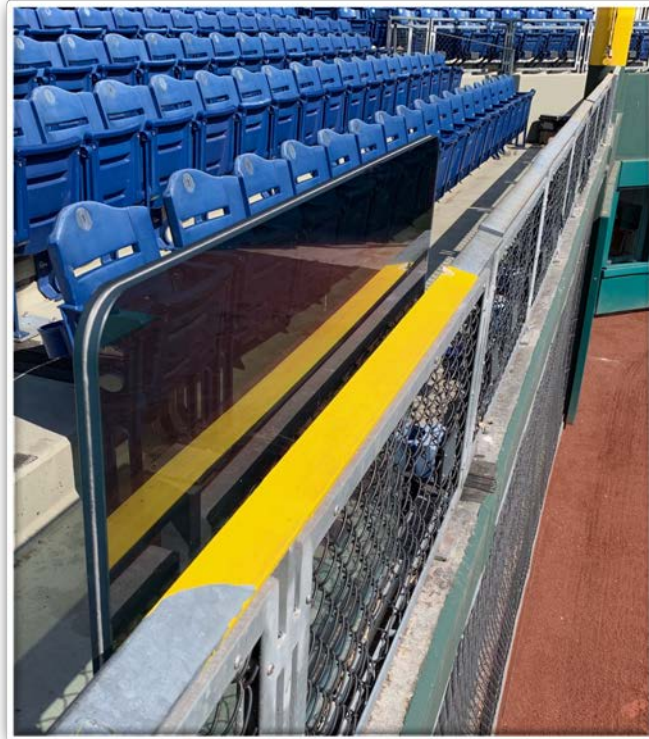

Citizens Bank Park

2023 Ground Rules

Date: April 10, 2023

Citizens Bank Park Ground Rules

RULE #1: Ball going into camera area behind home plate: **Out of Play**

Citizens Bank Park Ground Rules

RULE #2: Any ball, batted, thrown or otherwise striking the plexiglass partition above the green railing and rebounding onto the field: **Live and In Play**

Citizens Bank Park Ground Rules

RULE #3: Bounding ball striking the portion of the metal panels in the outfield corners that are recessed: **Out of Play**

Citizens Bank Park Ground Rules

RULE #4: Ball in flight striking beyond the yellow line, including the plexiglass barriers along the top of outfield wall at the bottom of seating area walkways: **Home Run**

Citizens Bank Park Ground Rules

RULE #5: Ball in flight striking beyond the outfield metal panels in fair territory and landing in the flowerbed or striking the recessed metal panels:

Home Run

Citizens Bank Park Ground Rules