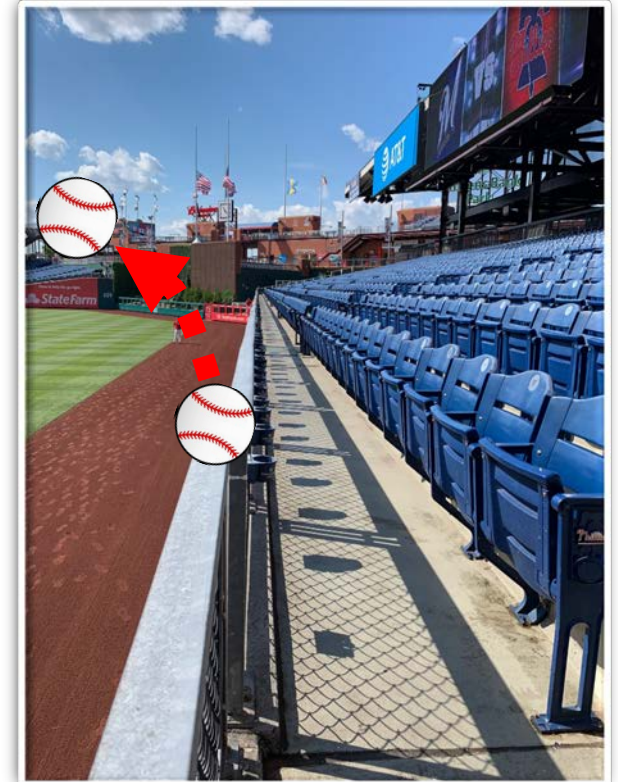

Citizens Bank Park Ground Rules

RULE #8: Ball hits to the right of the vertical yellow line above 387' mark on the fence in left-center field on the higher metal panels at a point above the lower metal panels and bounds over the lower metal panels: **Home Run**

Citizens Bank Park Ground Rules

RULE #10: Ball wedges in chain link fence in front of out-of-town scoreboard:
Two Bases

Citizens Bank Park Ground Rules

RULE #11: Ball in flight strikes fence or scoreboard at a point above the lower center field fence and continues over the lower center field fence: **Home Run**

Citizens Bank Park Ground Rules

RULE #12: Ball in flight strikes fence or scoreboard and goes over higher portion of outfield fence: **Two Bases**

Citizens Bank Park Ground Rules

RULE #13: Ball strikes top of outfield fence or scoreboard at a point above the stands and bounds into stands: **Home Run**

Citizens Bank Park Ground Rules

RULE #14: Ball strikes top of outfield fence or scoreboard and rebounds onto the playing field: **In Play**

Citizens Bank Park Ground Rules

Backstop Photos:

Citizens Bank Park Ground Rules