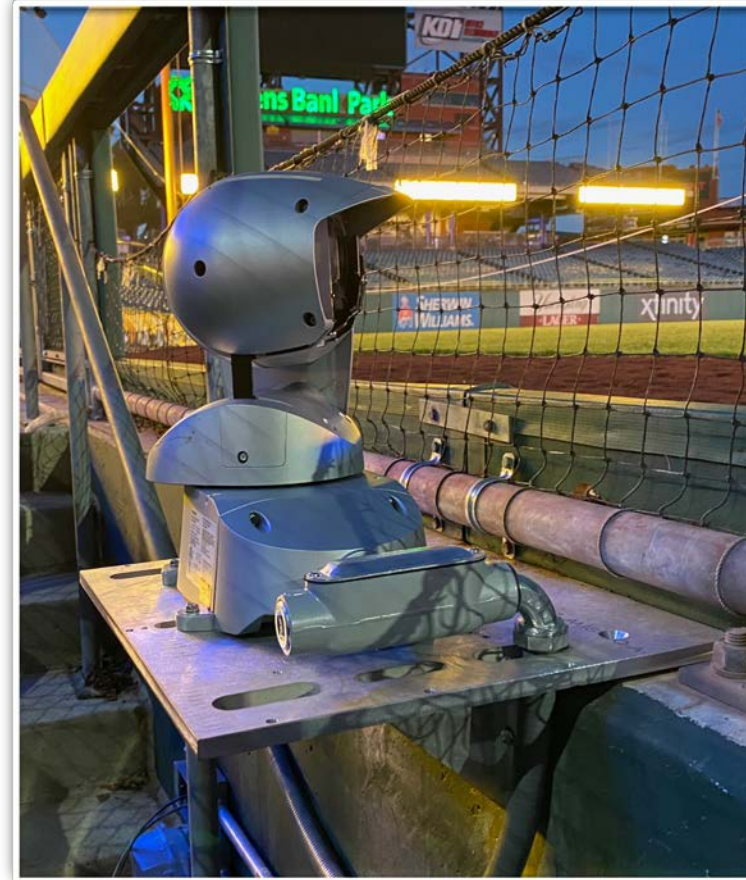

3B Dugout Photos:

Citizens Bank Park Ground Rules

3B iPad Camera Photos:

A ball that strikes the camera and rebounds onto the playing field is live and in play unless it becomes lodged or is otherwise deemed unplayable

3B Batter Camera

3B Pitcher Camera

The field-facing netting is *live and in play*. A ball that goes over the netting and hits the camera is out of play.

Citizens Bank Park Ground Rules

3B Camera Well Photos: