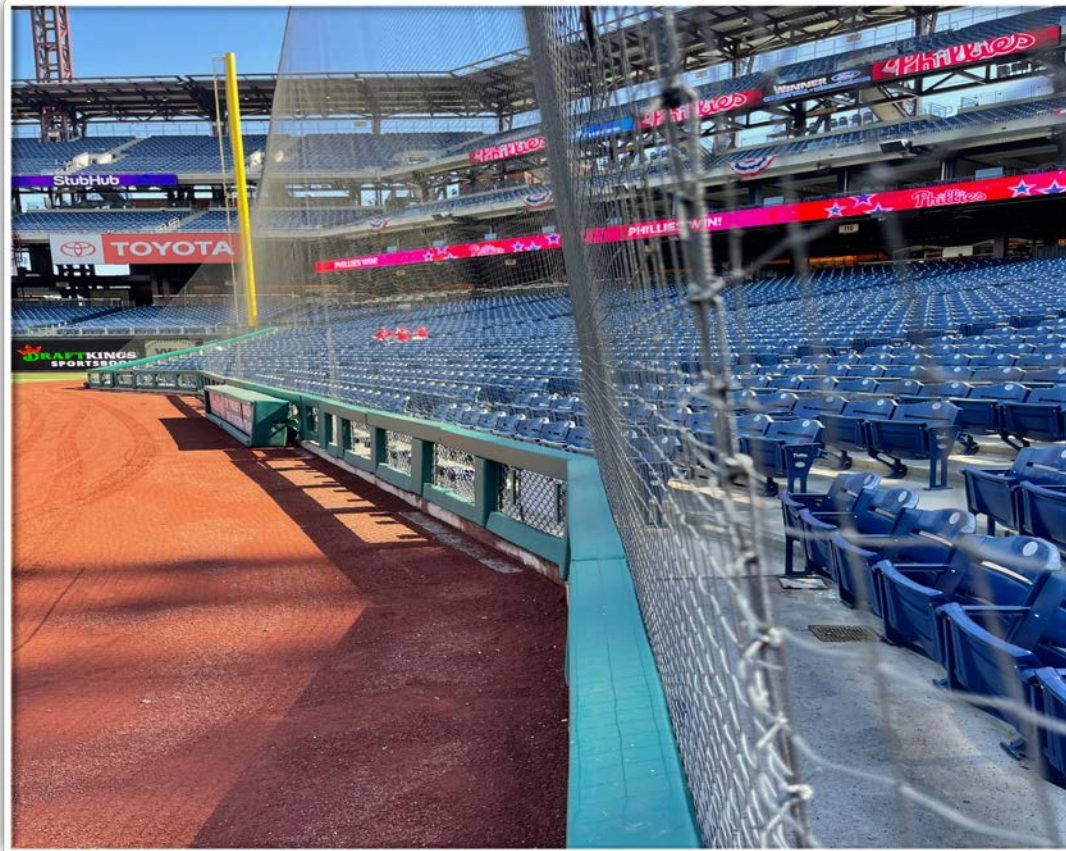

3B Batter Camera

3B Pitcher Camera

The field-facing netting is *live and in play*. A ball that goes over the netting and hits the camera is out of play.

Citizens Bank Park Ground Rules

3B Camera Well Photos:

RF Wall Photos:

Citizens Bank Park Ground Rules

RF Foul Territory Photos:

Citizens Bank Park Ground Rules

RF Extended Fan Safety Netting Photos:

Citizens Bank Park Ground Rules

1B Camera Well Photos:

Citizens Bank Park Ground Rules