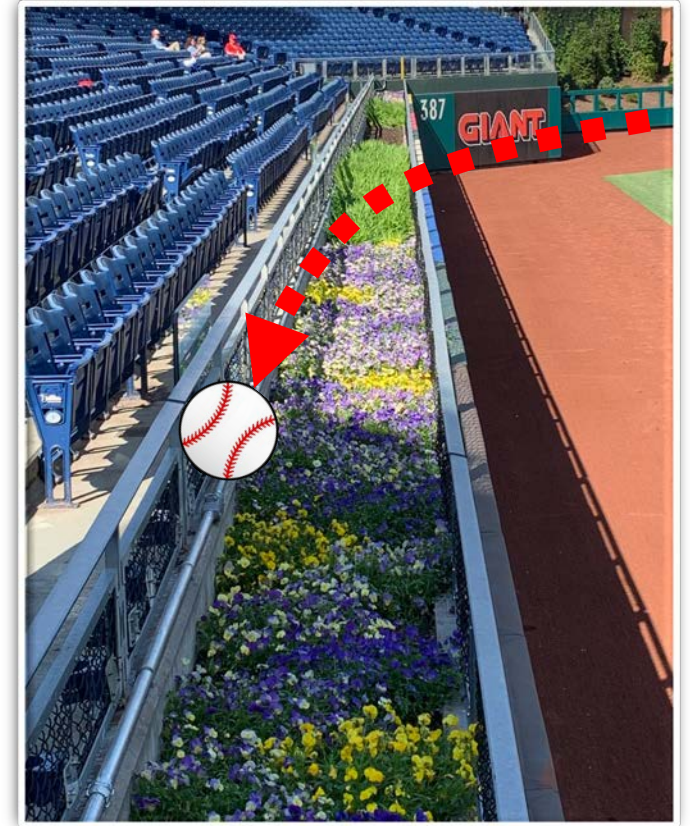

Citizens Bank Park

2023 Ground Rules

Date: April 10, 2023

Citizens Bank Park Ground Rules

RULE #1: Ball going into camera area behind home plate: **Out of Play**

Citizens Bank Park Ground Rules

RULE #2: Any ball, batted, thrown or otherwise striking the plexiglass partition above the green railing and rebounding onto the field: **Live and In Play**

Citizens Bank Park Ground Rules

RULE #3: Bounding ball striking the portion of the metal panels in the outfield corners that are recessed: **Out of Play**

Citizens Bank Park Ground Rules

RULE #4: Ball in flight striking beyond the yellow line, including the plexiglass barriers along the top of outfield wall at the bottom of seating area walkways: **Home Run**

Citizens Bank Park Ground Rules

RULE #5: Ball in flight striking beyond the outfield metal panels in fair territory and landing in the flowerbed or striking the recessed metal panels:

Home Run

Citizens Bank Park Ground Rules

RULE #6: Ball hits to the left of the vertical yellow line above 387' mark on the fence in left-center field: **Home Run**

Citizens Bank Park Ground Rules

RULE #7: Ball hits on or to right of the vertical yellow line above 387' mark on the fence in left-center field and rebounds back onto the field: **In Play**