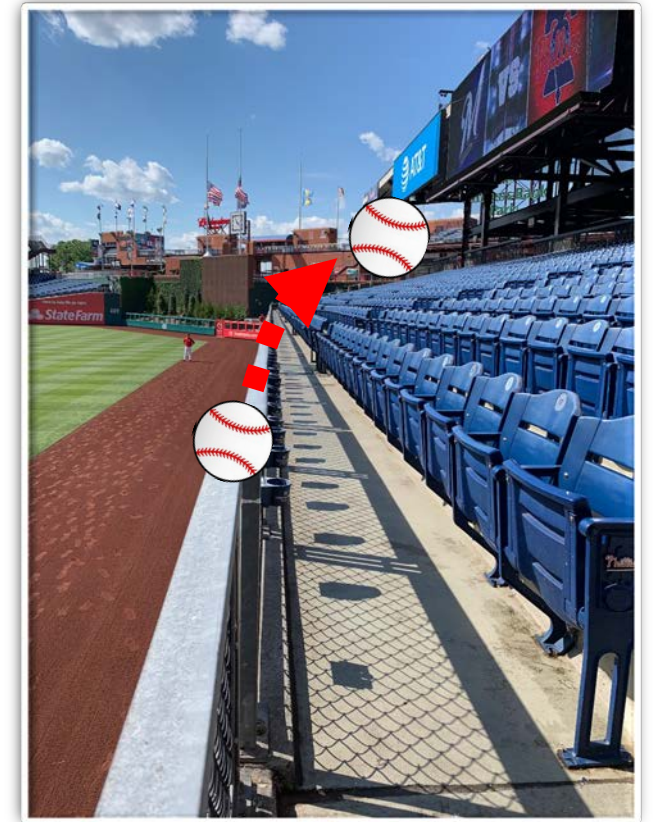

Citizens Bank Park Ground Rules

RULE #8: Ball hits to the right of the vertical yellow line above 387' mark on the fence in left-center field on the higher metal panels at a point above the lower metal panels and bounds over the lower metal panels: **Home Run**

Citizens Bank Park Ground Rules

RULE #9: Ball in flight hits on or to the left of the vertical yellow line above the 409' mark on the center field fence and goes over the lower center field fence: **Home Run**

Citizens Bank Park Ground Rules

RULE #10: Ball wedges in chain link fence in front of out-of-town scoreboard:
Two Bases

Citizens Bank Park Ground Rules

RULE #11: Ball in flight strikes fence or scoreboard at a point above the lower center field fence and continues over the lower center field fence: **Home Run**

Citizens Bank Park Ground Rules

RULE #12: Ball in flight strikes fence or scoreboard and goes over higher portion of outfield fence: **Two Bases**

Citizens Bank Park Ground Rules

RULE #13: Ball strikes top of outfield fence or scoreboard at a point above the stands and bounds into stands: **Home Run**