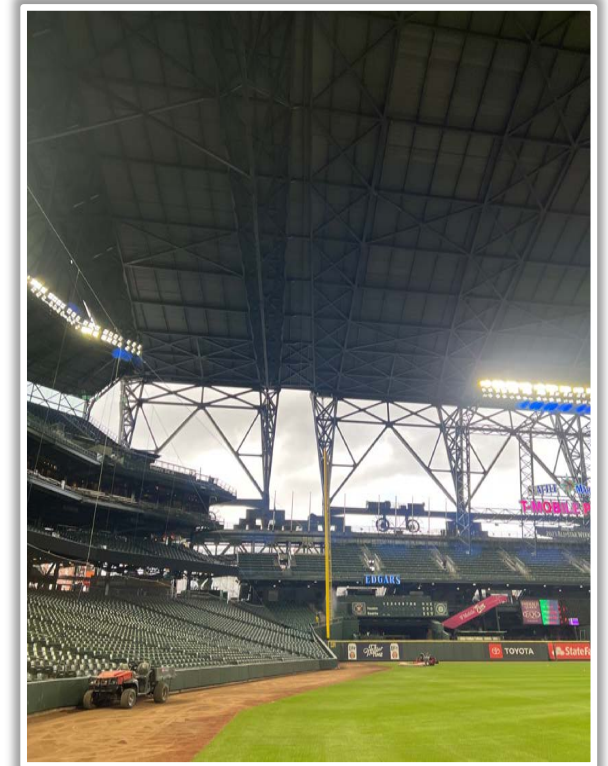

T-Mobile Park Ground Rules

RULE #3: Batted ball strikes roof truss over fair territory: **In Play**

- If caught by fielder, batter is out and runners advance at own risk.