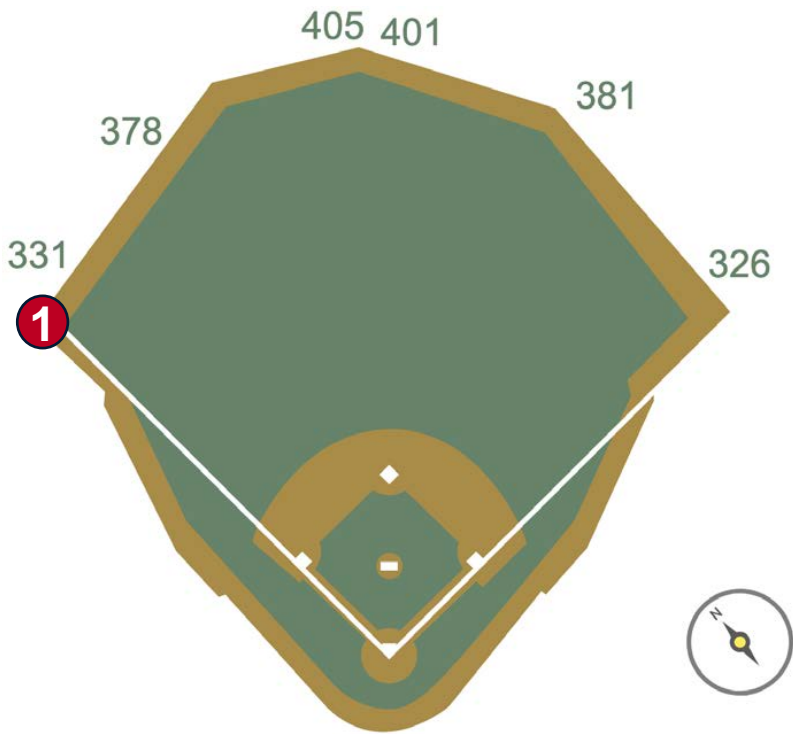

# T-Mobile Park Ground Rules

**RULE #1:** Fair bounding ball striking the portion of the wall that is recessed above the padded outfield wall: **Out of Play, Two Bases**

# T-Mobile Park Ground Rules

**RULE #2:** Netting in right field corner in foul territory is above and beyond the wall. A batted ball that bounds into the netting is a dead ball whether or not it rebounds onto the playing field: **Two Bases**