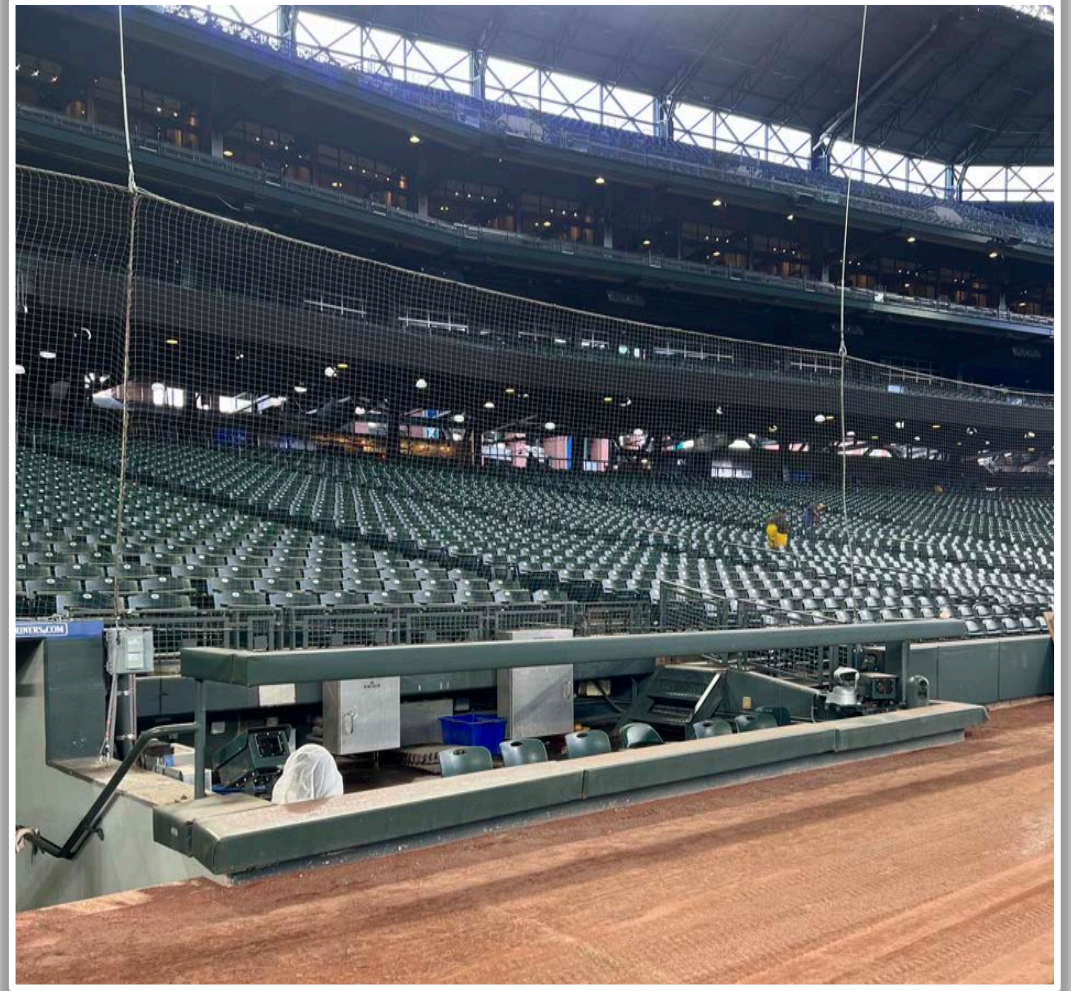

T-Mobile Park Ground Rules

3B Camera Well Photos: