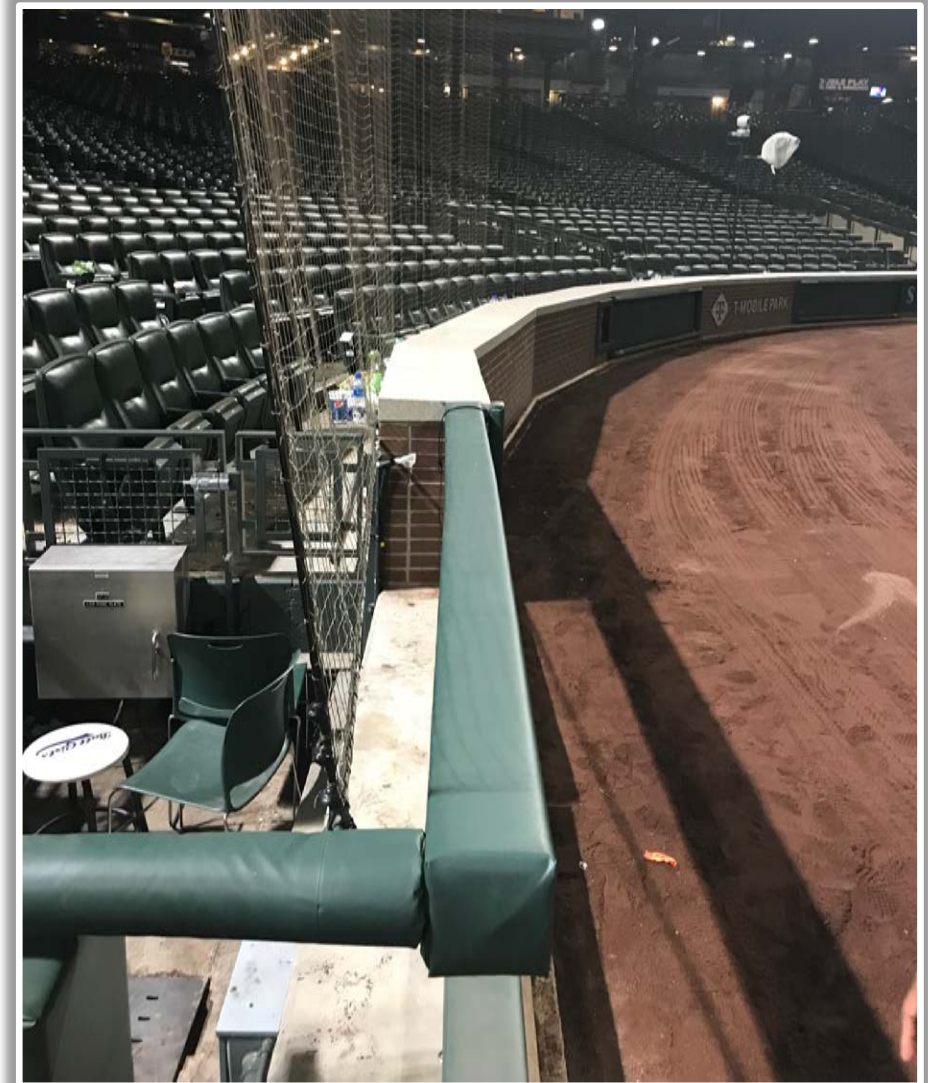

# T-Mobile Park Ground Rules

**RULE #4:** Batted ball strikes roof truss over foul territory: **Dead Ball**

## Backstop Photos: