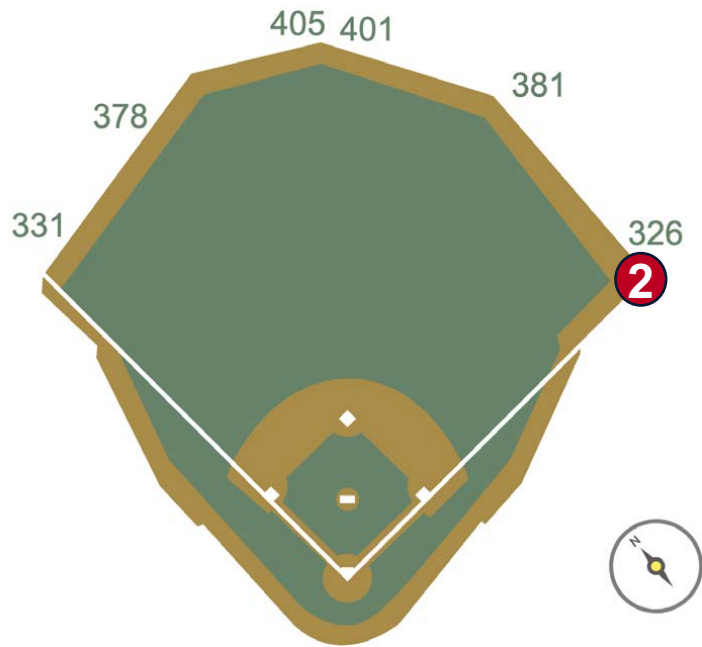

# T-Mobile Park Ground Rules

**RULE #1:** Fair bounding ball striking the portion of the wall that is recessed above the padded outfield wall: **Out of Play, Two Bases**

# T-Mobile Park Ground Rules

**RULE #2:** Netting in right field corner in foul territory is above and beyond the wall. A batted ball that bounds into the netting is a dead ball whether or not it rebounds onto the playing field: **Two Bases**