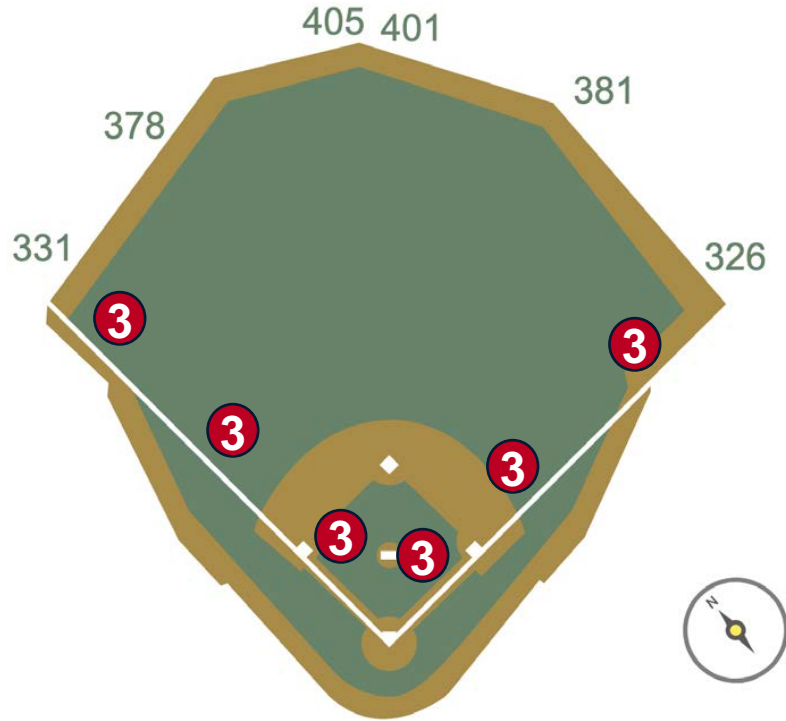

# T-Mobile Park Ground Rules

**RULE #1:** Fair bounding ball striking the portion of the wall that is recessed above the padded outfield wall: **Out of Play, Two Bases**

# T-Mobile Park Ground Rules

**RULE #2:** Netting in right field corner in foul territory is above and beyond the wall. A batted ball that bounds into the netting is a dead ball whether or not it rebounds onto the playing field: **Two Bases**

# T-Mobile Park Ground Rules

**RULE #3:** Batted ball strikes roof truss over fair territory: **In Play**

- If caught by fielder, batter is out and runners advance at own risk.

# T-Mobile Park Ground Rules

**RULE #4:** Batted ball strikes roof truss over foul territory: **Dead Ball**