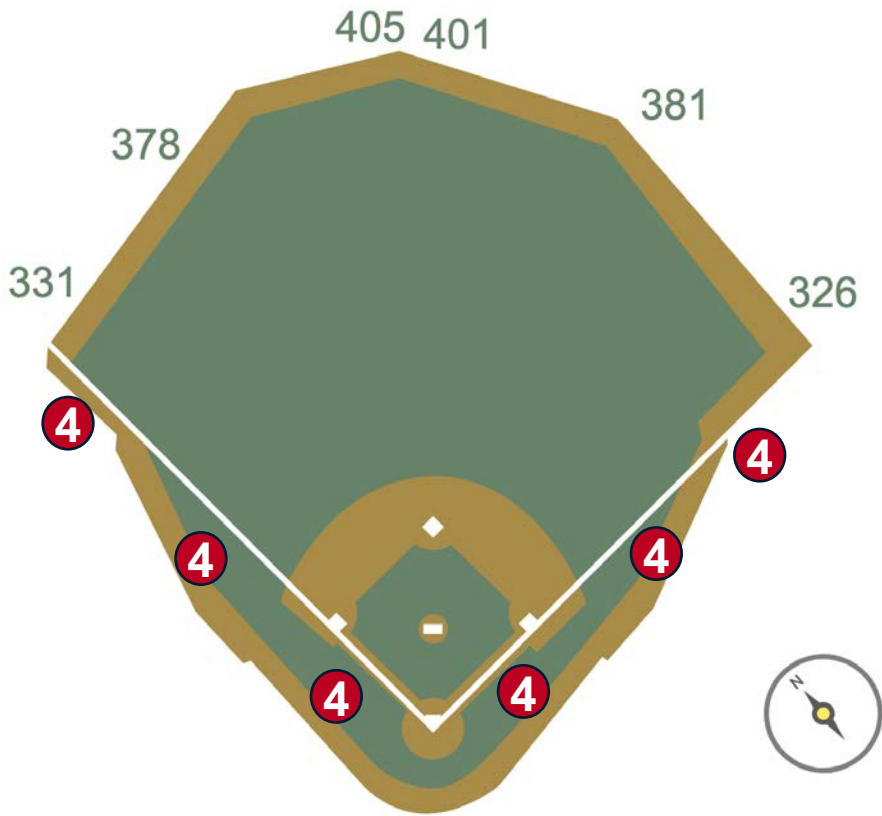

# T-Mobile Park Ground Rules

**RULE #2:** Netting in right field corner in foul territory is above and beyond the wall. A batted ball that bounds into the netting is a dead ball whether or not it rebounds onto the playing field: **Two Bases**

# T-Mobile Park Ground Rules

**RULE #3:** Batted ball strikes roof truss over fair territory: **In Play**

- If caught by fielder, batter is out and runners advance at own risk.

# T-Mobile Park Ground Rules

**RULE #4:** Batted ball strikes roof truss over foul territory: **Dead Ball**