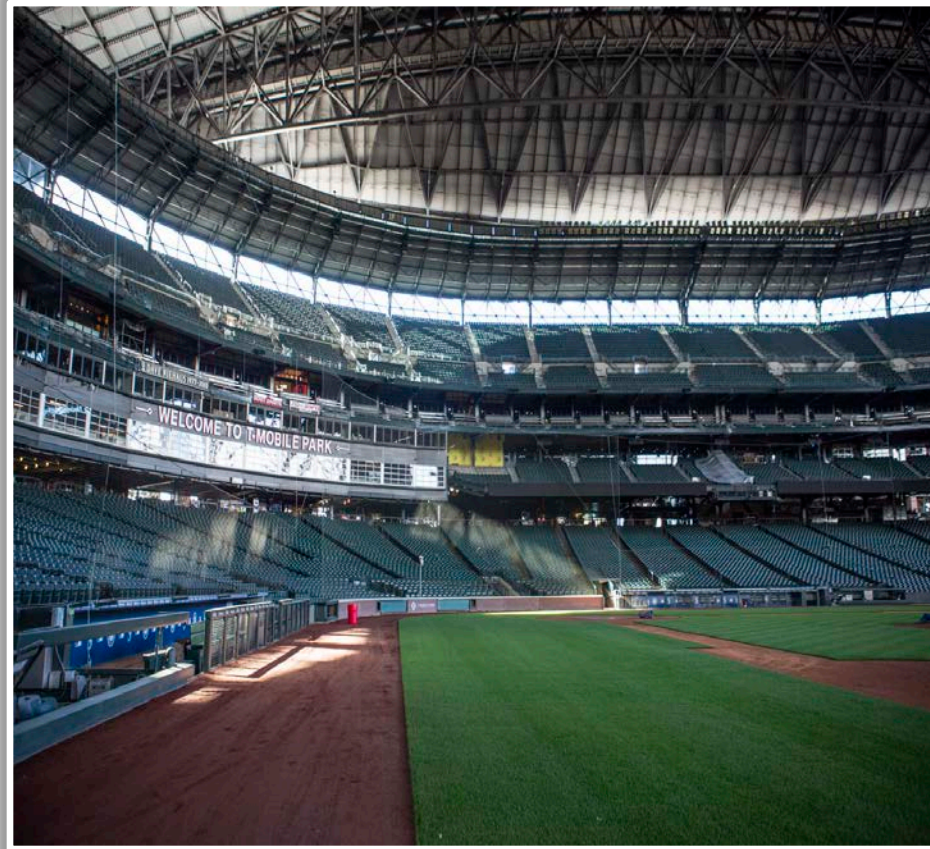

T-Mobile Park Ground Rules

RULE #4: Batted ball strikes roof truss over foul territory: **Dead Ball**