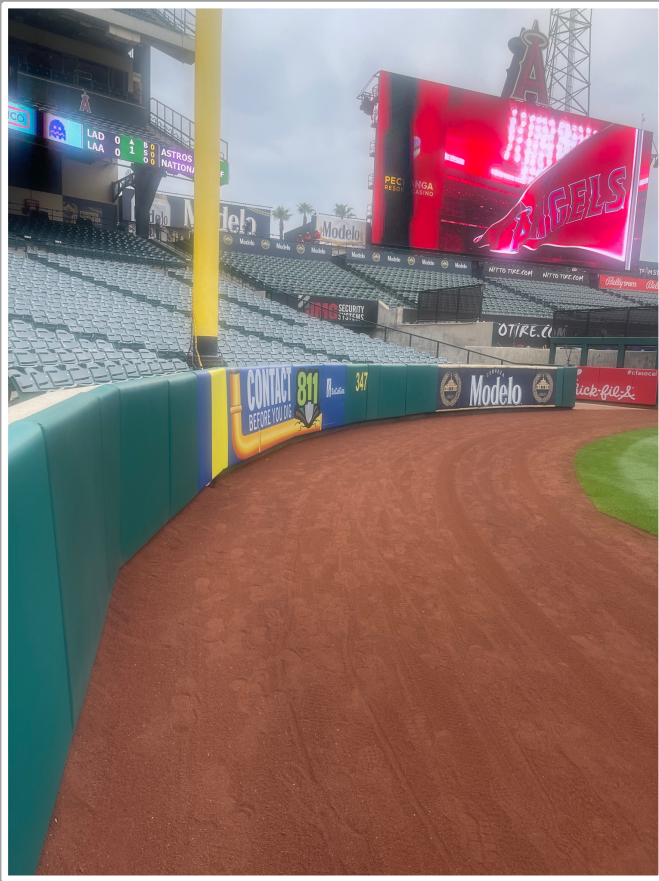

Angel Stadium of Anaheim Ground Rules

Backstop Photos:

Angel Stadium of Anaheim Ground Rules

3B Dugout Photos:

Angel Stadium of Anaheim Ground Rules

3B Camera Well Photos:

Angel Stadium of Anaheim Ground Rules

3B iPad Camera Photos:

A ball that strikes the front of the netting, even if it hits the camera, is **live and in play** unless it becomes lodged or is otherwise deemed unplayable (i.e. goes completely through the netting).

Angel Stadium of Anaheim Ground Rules

LF Fan Safety Netting Photos:

Angel Stadium of Anaheim Ground Rules

LF Corner Photos:

Angel Stadium of Anaheim Ground Rules

LF Wall Photos:

Angel Stadium of Anaheim Ground Rules