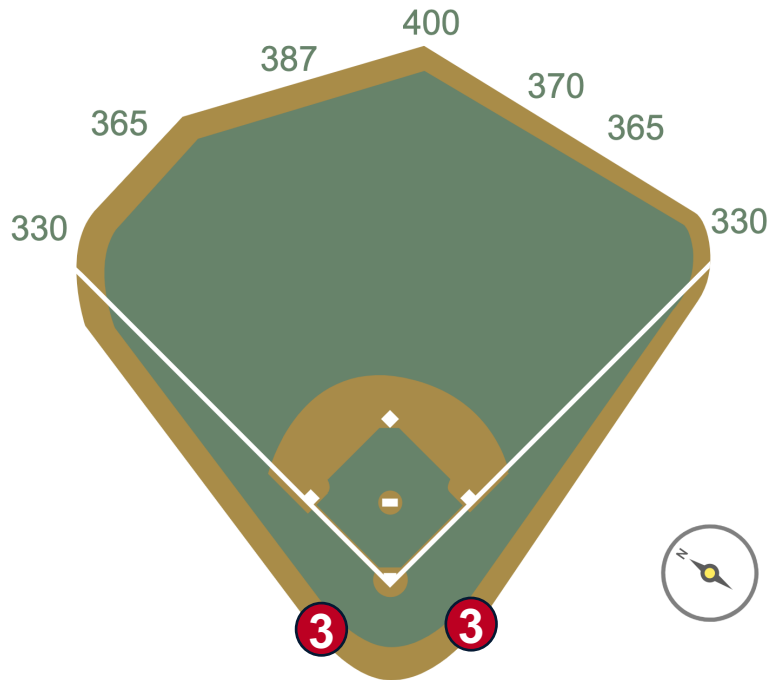

Angel Stadium of Anaheim Ground Rules

RULE #3: A fielder is permitted to lean on or reach over the padded flat area at the home plate end of both dugouts in an attempt to field the ball. If a fielder makes a catch while he is leaning on or reaching over this area: **In Play**