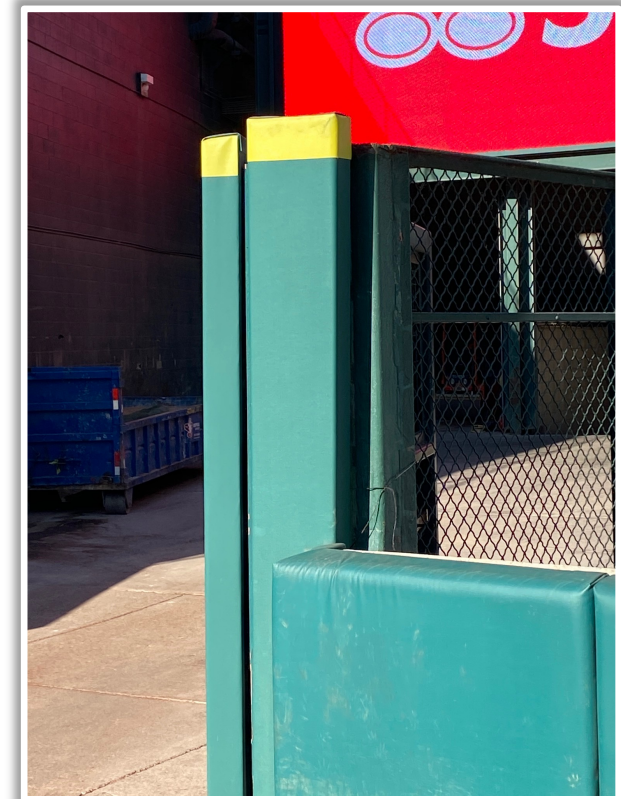

Angel Stadium of Anaheim Ground Rules

RULE #5: Ball in flight striking higher wall at a point above the lower wall and continuing over the lower wall in fair territory: **Home Run**