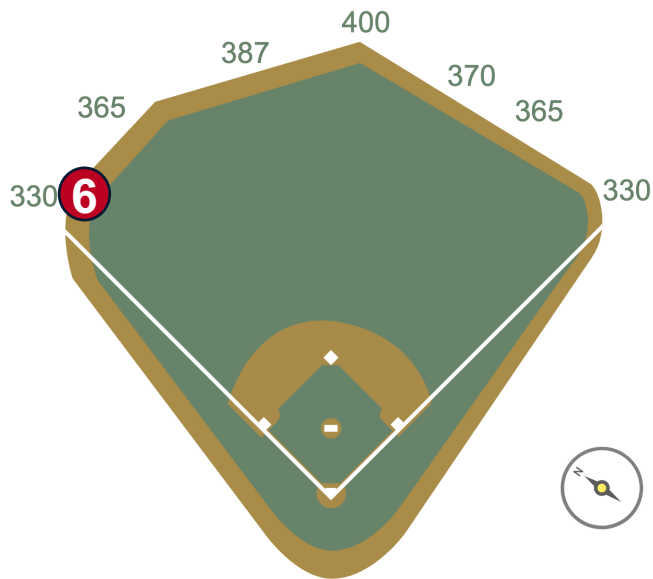

Angel Stadium of Anaheim Ground Rules

RULE #5: Ball in flight striking higher wall at a point above the lower wall and continuing over the lower wall in fair territory: **Home Run**

Angel Stadium of Anaheim Ground Rules

RULE #6: Ball striking yellow square at top of outfield wall adjacent to the left field bullpen gate: **In Play**

- Ball in flight striking vertical fence support above yellow square at top of outfield wall adjacent to the left field bullpen gate: **Home Run**
- Fair bounding ball striking vertical fence support above yellow square at top of outfield wall adjacent to the left field bullpen gate: **Out of Play, Two Bases**