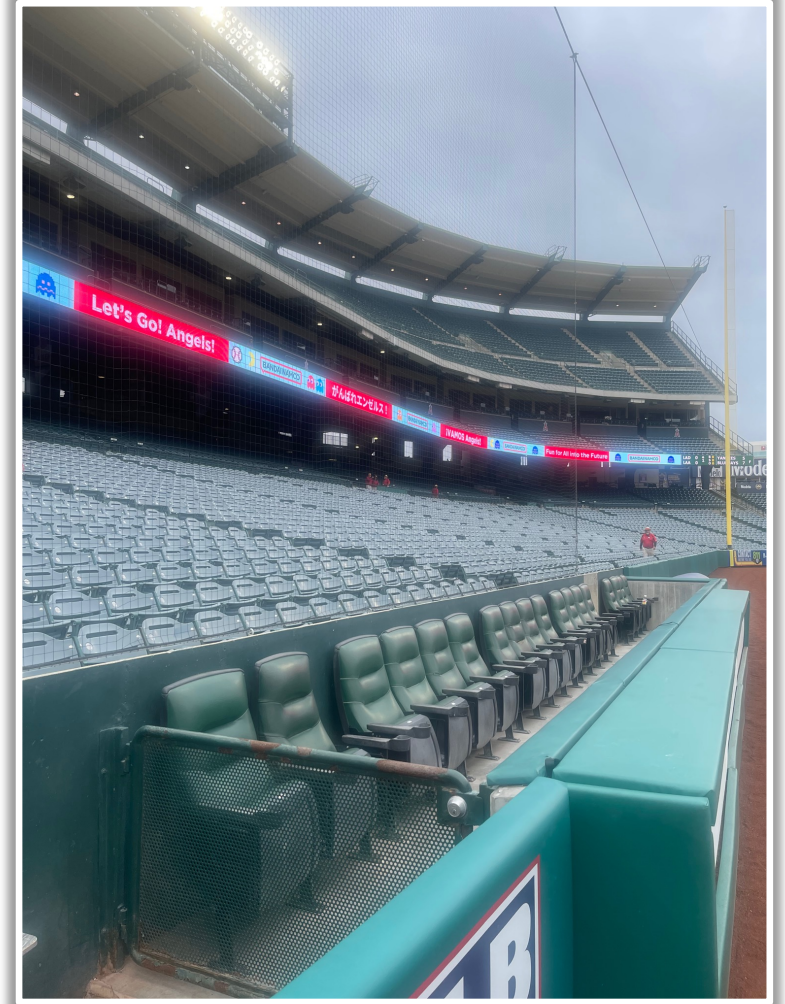

Angel Stadium of Anaheim Ground Rules

LF Fan Safety Netting Photos: