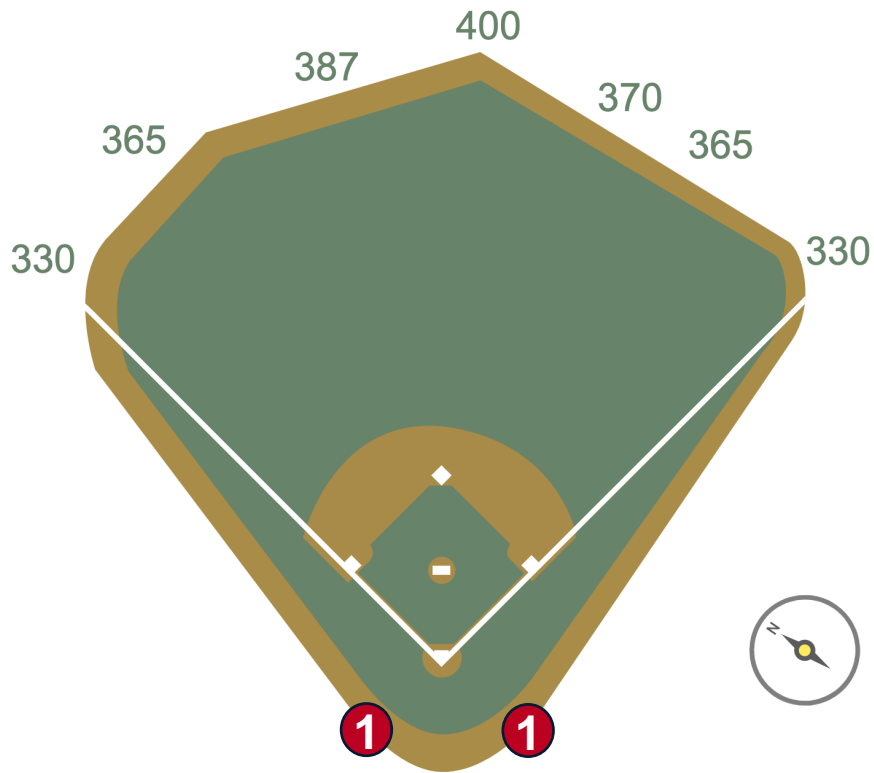

Angel Stadium of Anaheim Ground Rules

RULE #1: Ball striking any forward facing green padded dugout or photographer well railing and rebounding onto the playing field: **In Play**