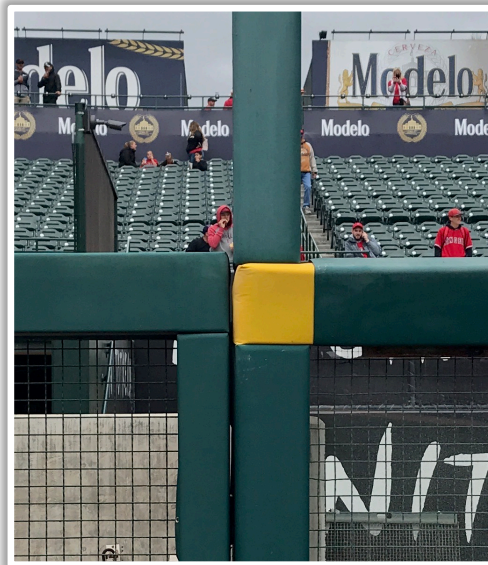

Angel Stadium of Anaheim Ground Rules

RULE #4: The netted extension from the foul pole to the top of the outfield wall is treated as part of the foul pole:

- Ball in flight striking extension: **Home Run**
- Ball striking the top of the outfield wall in fair territory then extension: **Home Run**
- Bounding ball (off of the playing surface) striking the extension: **Two Bases**

Angel Stadium of Anaheim Ground Rules

RULE #5: Ball in flight striking higher wall at a point above the lower wall and continuing over the lower wall in fair territory: **Home Run**

Angel Stadium of Anaheim Ground Rules

RULE #6: Ball striking yellow square at top of outfield wall adjacent to the left field bullpen gate: **In Play**

- Ball in flight striking vertical fence support above yellow square at top of outfield wall adjacent to the left field bullpen gate: **Home Run**
- Fair bounding ball striking vertical fence support above yellow square at top of outfield wall adjacent to the left field bullpen gate: **Out of Play, Two Bases**