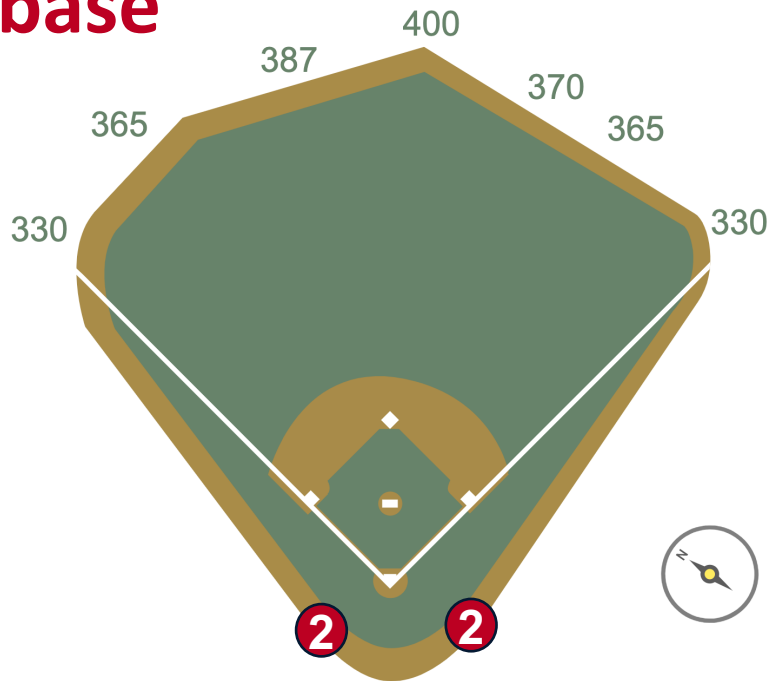

Angel Stadium of Anaheim Ground Rules

RULE #3: A fielder is permitted to lean on or reach over the padded flat area at the home plate end of both dugouts in an attempt to field the ball. If a fielder makes a catch while he is leaning on or reaching over this area: **In Play**