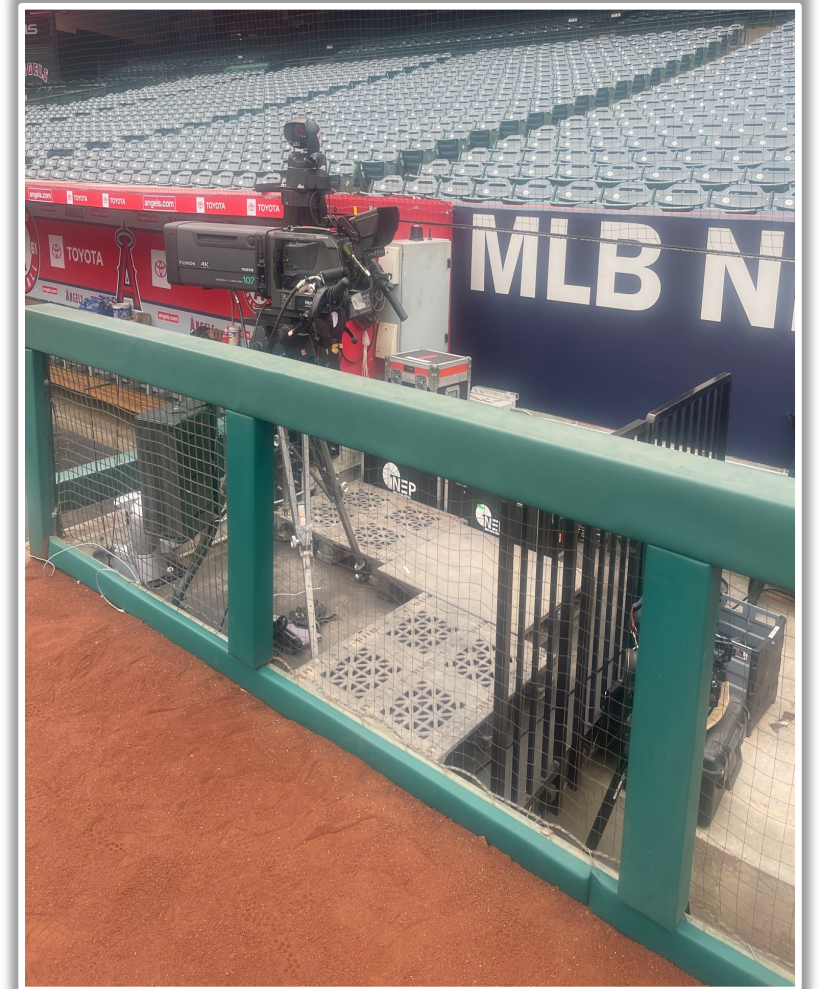

Angel Stadium of Anaheim Ground Rules

Backstop Photos:

Angel Stadium of Anaheim Ground Rules

3B Dugout Photos:

Angel Stadium of Anaheim Ground Rules

3B Camera Well Photos:

Angel Stadium of Anaheim Ground Rules

3B iPad Camera Photos:

A ball that strikes the front of the netting, even if it hits the camera, is **live and in play** unless it becomes lodged or is otherwise deemed unplayable (i.e. goes completely through the netting).