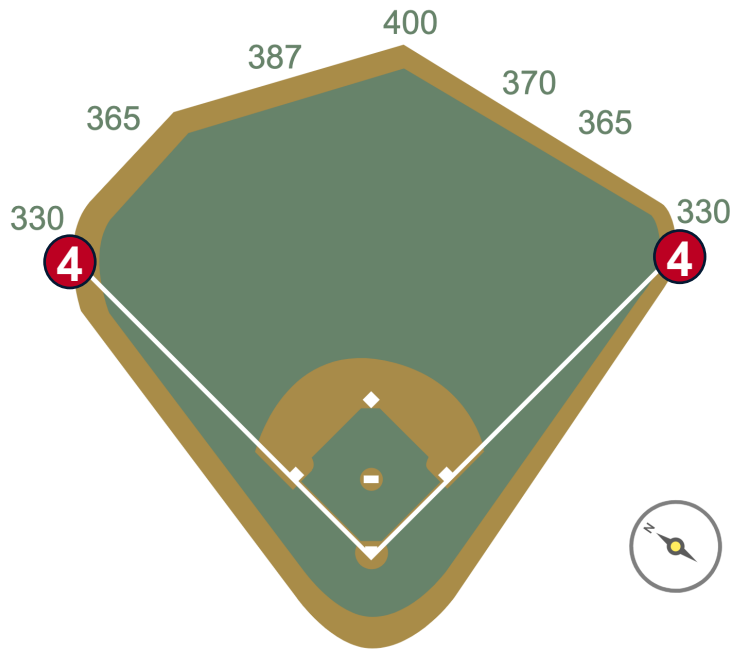

Angel Stadium of Anaheim Ground Rules

RULE #3: A fielder is permitted to lean on or reach over the padded flat area at the home plate end of both dugouts in an attempt to field the ball. If a fielder makes a catch while he is leaning on or reaching over this area: **In Play**

Angel Stadium of Anaheim Ground Rules

RULE #4: The netted extension from the foul pole to the top of the outfield wall is treated as part of the foul pole:

- Ball in flight striking extension: **Home Run**
- Ball striking the top of the outfield wall in fair territory then extension: **Home Run**
- Bounding ball (off of the playing surface) striking the extension: **Two Bases**