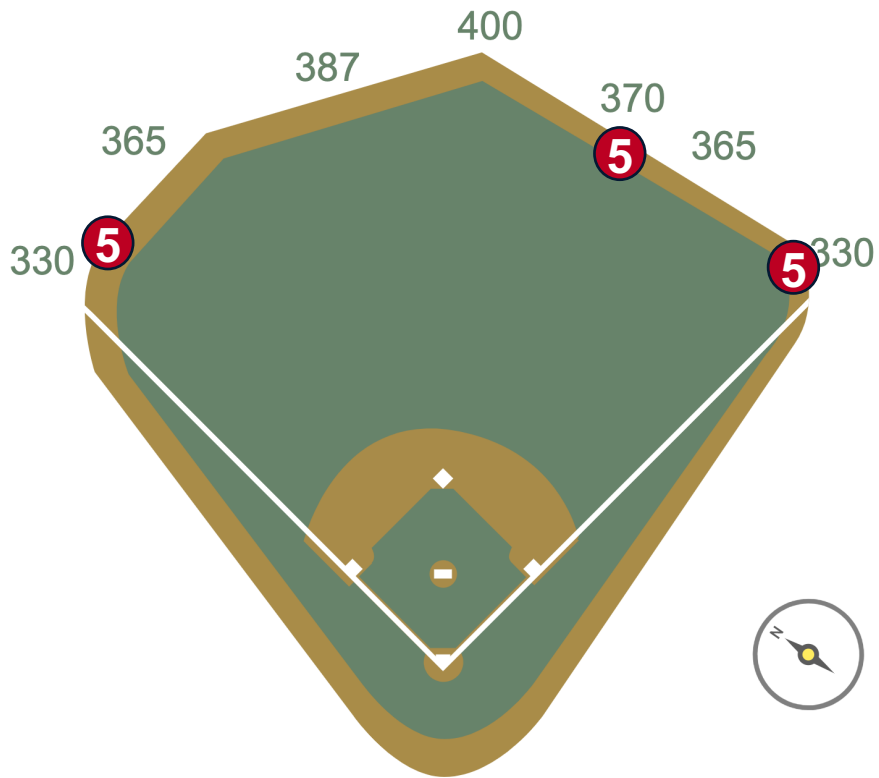

Angel Stadium of Anaheim Ground Rules

RULE #5: Ball in flight striking higher wall at a point above the lower wall and continuing over the lower wall in fair territory: **Home Run**