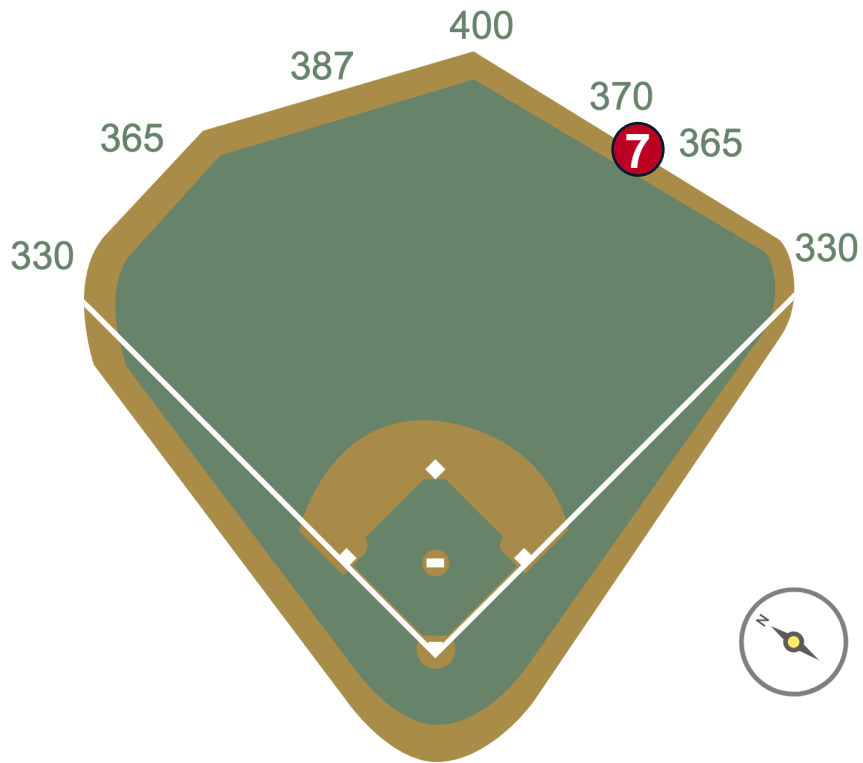

Angel Stadium of Anaheim Ground Rules

RULE #7: Ball in flight striking beyond the yellow line in right field, including the video board as well as any part of the plywood or concrete portion of the wall: **Home Run**