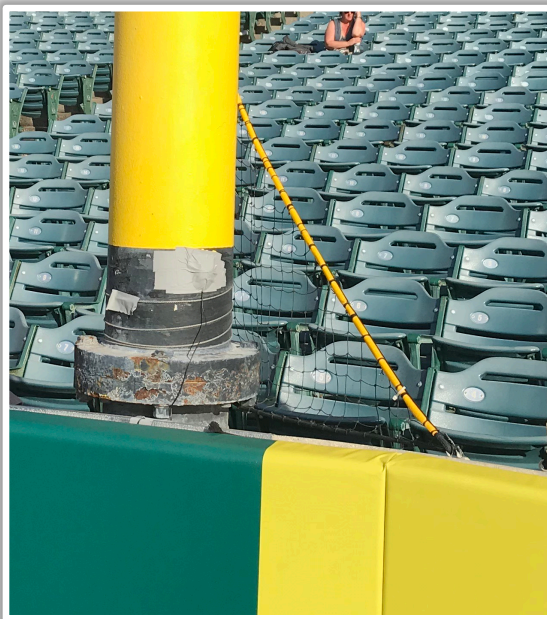

Angel Stadium of Anaheim Ground Rules

RULE #2: Ball striking or resting on padded flat area at the home plate end of both dugouts is considered in the dugout: **Out of Play**. If a fielder makes a catch, then steps or falls on top of the pad: **Dead ball with award of one base**

Angel Stadium of Anaheim Ground Rules

RULE #3: A fielder is permitted to lean on or reach over the padded flat area at the home plate end of both dugouts in an attempt to field the ball. If a fielder makes a catch while he is leaning on or reaching over this area: **In Play**

Angel Stadium of Anaheim Ground Rules

RULE #4: The netted extension from the foul pole to the top of the outfield wall is treated as part of the foul pole:

- Ball in flight striking extension: **Home Run**
- Ball striking the top of the outfield wall in fair territory then extension: **Home Run**
- Bounding ball (off of the playing surface) striking the extension: **Two Bases**

Angel Stadium of Anaheim Ground Rules

RULE #5: Ball in flight striking higher wall at a point above the lower wall and continuing over the lower wall in fair territory: **Home Run**

Angel Stadium of Anaheim Ground Rules