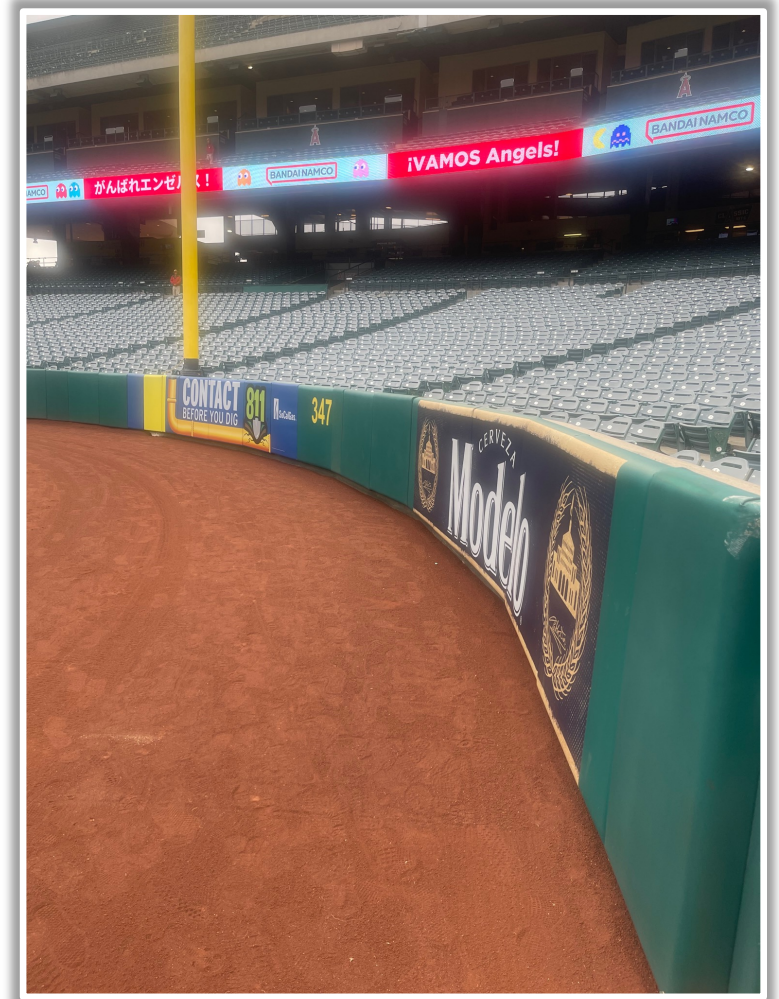

3B iPad Camera Photos:

A ball that strikes the front of the netting, even if it hits the camera, is **live and in play** unless it becomes lodged or is otherwise deemed unplayable (i.e. goes completely through the netting).

Angel Stadium of Anaheim Ground Rules

LF Fan Safety Netting Photos:

Angel Stadium of Anaheim Ground Rules

LF Corner Photos:

Angel Stadium of Anaheim Ground Rules

LF Wall Photos:

Angel Stadium of Anaheim Ground Rules