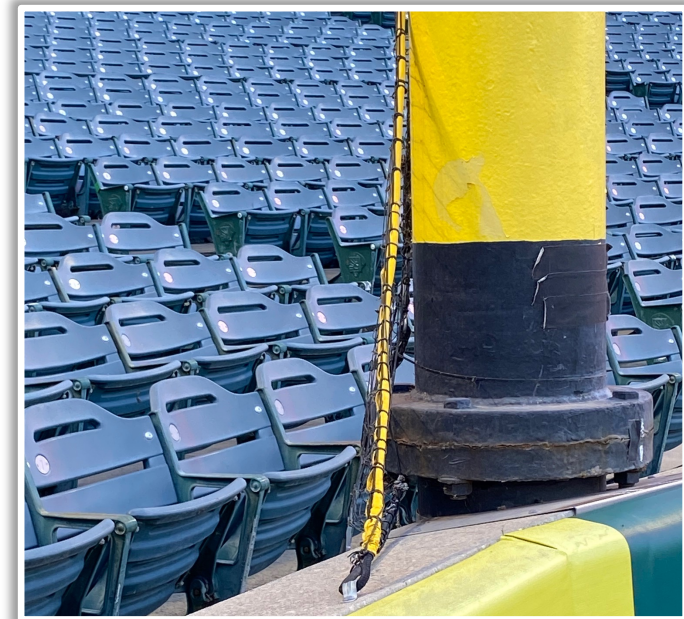

Angel Stadium of Anaheim Ground Rules

RULE #2: Ball striking or resting on padded flat area at the home plate end of both dugouts is considered in the dugout: **Out of Play**. If a fielder makes a catch, then steps or falls on top of the pad: **Dead ball with award of one base**

Angel Stadium of Anaheim Ground Rules

RULE #3: A fielder is permitted to lean on or reach over the padded flat area at the home plate end of both dugouts in an attempt to field the ball. If a fielder makes a catch while he is leaning on or reaching over this area: **In Play**

Angel Stadium of Anaheim Ground Rules

RULE #4: The netted extension from the foul pole to the top of the outfield wall is treated as part of the foul pole:

- Ball in flight striking extension: **Home Run**
- Ball striking the top of the outfield wall in fair territory then extension: **Home Run**
- Bounding ball (off of the playing surface) striking the extension: **Two Bases**

Angel Stadium of Anaheim Ground Rules

RULE #5: Ball in flight striking higher wall at a point above the lower wall and continuing over the lower wall in fair territory: **Home Run**

Angel Stadium of Anaheim Ground Rules