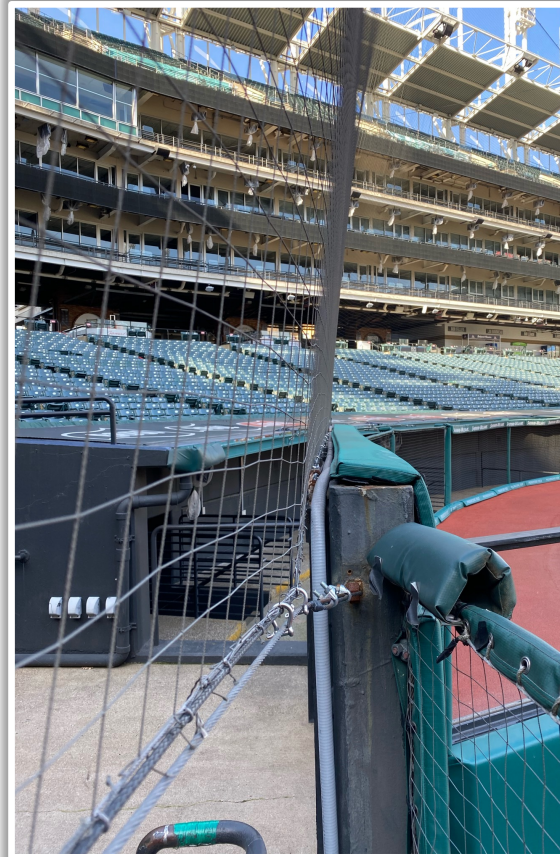

Progressive Field

2024 Ground Rules

Date: March 28, 2024

Progressive Field Ground Rules

RULE #1: Thrown or pitched ball striking netting in front of Dugout Suites, Dugouts and Camera Wells and caroming back onto the playing field: **In Play**

Progressive Field Ground Rules

RULE #2: Thrown or pitched ball striking netting attached to the flat area/roof of Dugout Suites, Dugouts and Camera Wells: **Out of Play**

Progressive Field Ground Rules

RULE #3: Thrown or pitched ball striking overhead net at home plate camera well: **Out of Play**

Progressive Field Ground Rules

RULE #4: Ball striking roofs or color facings of dugouts, camera wells or diamond suites: **Out of Play**

Progressive Field Ground Rules

RULE #5: Fair bounding ball striking the angled rails along walls in foul territory: **In Play**

Progressive Field Ground Rules

RULE #6: Batted ball in flight striking the higher wall at a point above the lower wall and bounding over the lower wall: **Home Run**

Progressive Field Ground Rules

RULE #7: Batted ball in flight striking the flat area in front of right field seating area and beyond right field wall: **Home Run**