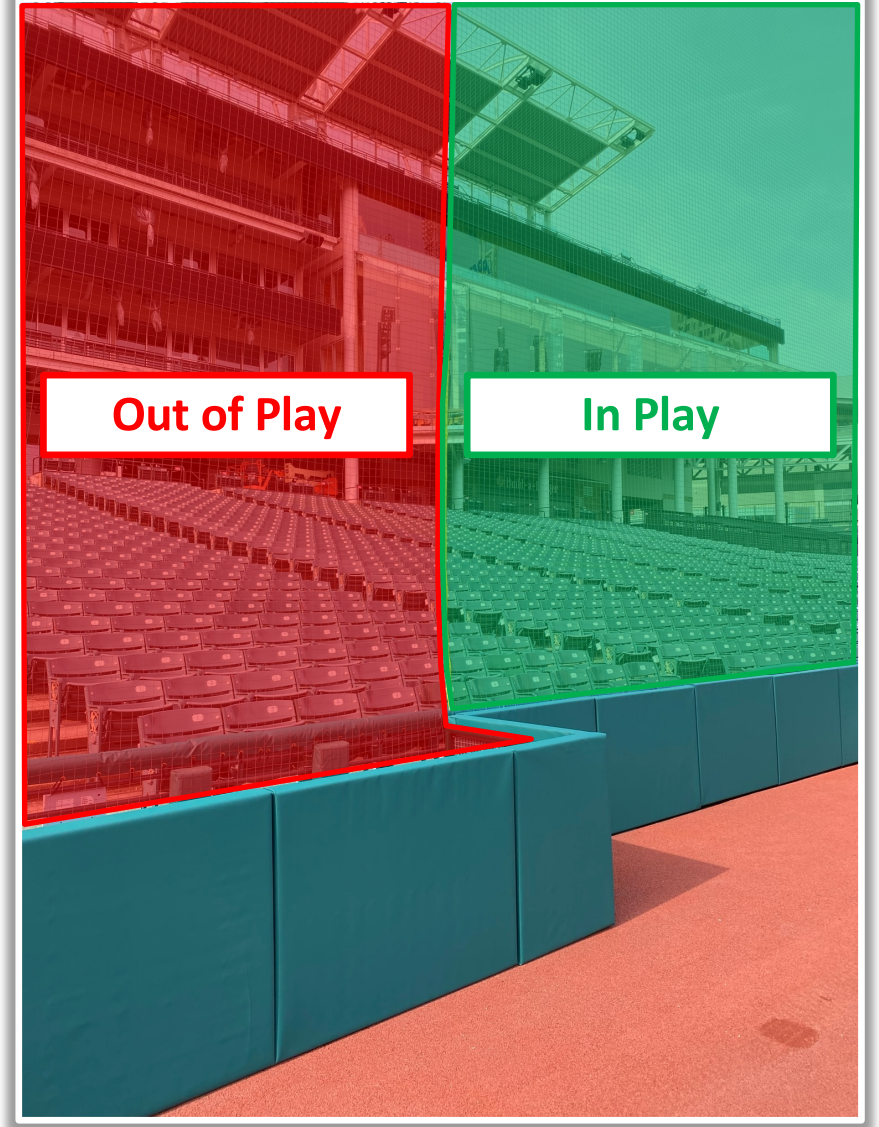

3B Pitcher Camera

A ball that strikes the camera behind the netting and enclosed padding is **live and in play** unless it becomes lodged or is otherwise deemed unplayable (i.e. goes completely through the netting).

3B Batter Camera

Progressive Field Ground Rules

3B Camera Well Photos:

Progressive Field Ground Rules

3B Camera Well Photos (Cont.):

Progressive Field Ground Rules

LF Fan Safety Netting Photos:

Progressive Field Ground Rules

LF Foul Territory & Tarp Photos:

Progressive Field Ground Rules

LF Corner Photos:

Progressive Field Ground Rules

LF Wall Photos:

Progressive Field Ground Rules

OF Wall Photos:

Progressive Field Ground Rules

1B iPad Camera Photos:

1B Pitcher Camera

A ball that strikes the camera behind the netting and enclosed padding is **live and in play** unless it becomes lodged or is otherwise deemed unplayable (i.e. goes completely through the netting).