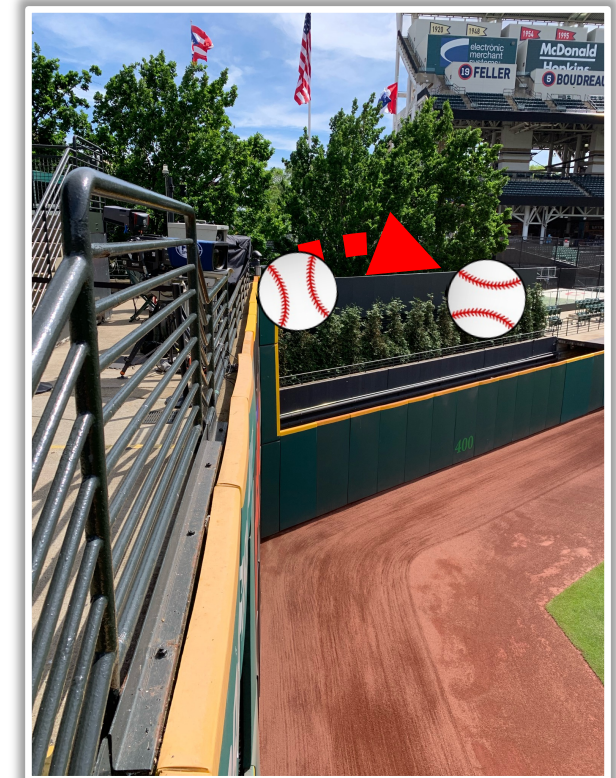

Progressive Field Ground Rules

RULE #2: Thrown or pitched ball striking netting attached to the flat area/roof of Dugout Suites, Dugouts and Camera Wells: **Out of Play**

Progressive Field Ground Rules

RULE #3: Thrown or pitched ball striking overhead net at home plate camera well: **Out of Play**

Progressive Field Ground Rules

RULE #4: Ball striking roofs or color facings of dugouts, camera wells or diamond suites: **Out of Play**

Progressive Field Ground Rules

RULE #5: Fair bounding ball striking the angled rails along walls in foul territory: **In Play**

Progressive Field Ground Rules

RULE #6: Batted ball in flight striking the higher wall at a point above the lower wall and bounding over the lower wall: **Home Run**

Progressive Field Ground Rules

RULE #7: Batted ball in flight striking the flat area in front of right field seating area and beyond right field wall: **Home Run**

3B Pitcher Camera

A ball that strikes the camera behind the netting and enclosed padding is **live and in play** unless it becomes lodged or is otherwise deemed unplayable (i.e. goes completely through the netting).