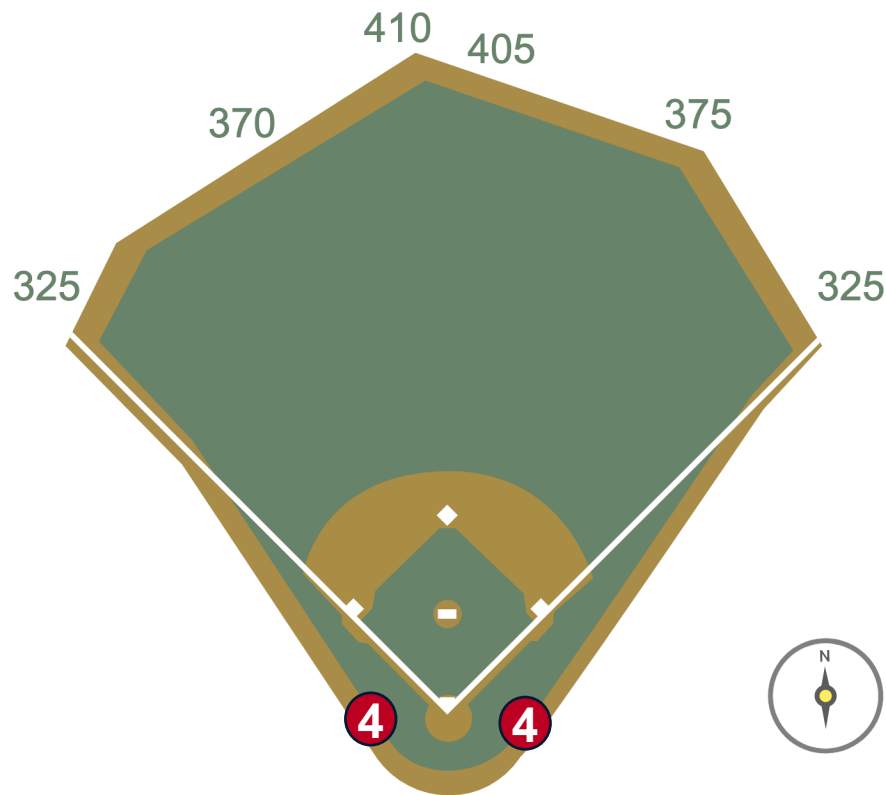

Progressive Field Ground Rules

RULE #2: Thrown or pitched ball striking netting attached to the flat area/roof of Dugout Suites, Dugouts and Camera Wells: **Out of Play**

Progressive Field Ground Rules

RULE #3: Thrown or pitched ball striking overhead net at home plate camera well: **Out of Play**

Progressive Field Ground Rules

RULE #4: Ball striking roofs or color facings of dugouts, camera wells or diamond suites: **Out of Play**

Progressive Field Ground Rules

RULE #5: Fair bounding ball striking the angled rails along walls in foul territory: **In Play**

Progressive Field Ground Rules

RULE #6: Batted ball in flight striking the higher wall at a point above the lower wall and bounding over the lower wall: **Home Run**

Progressive Field Ground Rules

RULE #7: Batted ball in flight striking the flat area in front of right field seating area and beyond right field wall: **Home Run**