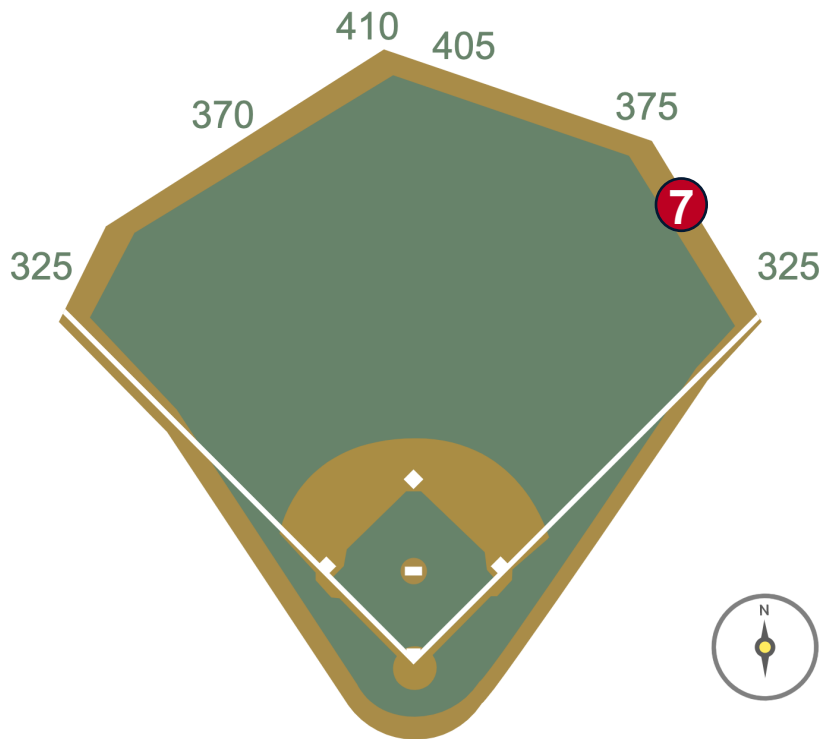

Progressive Field Ground Rules

RULE #4: Ball striking roofs or color facings of dugouts, camera wells or diamond suites: **Out of Play**

Progressive Field Ground Rules

RULE #5: Fair bounding ball striking the angled rails along walls in foul territory: **In Play**

Progressive Field Ground Rules

RULE #6: Batted ball in flight striking the higher wall at a point above the lower wall and bounding over the lower wall: **Home Run**

Progressive Field Ground Rules

RULE #7: Batted ball in flight striking the flat area in front of right field seating area and beyond right field wall: **Home Run**