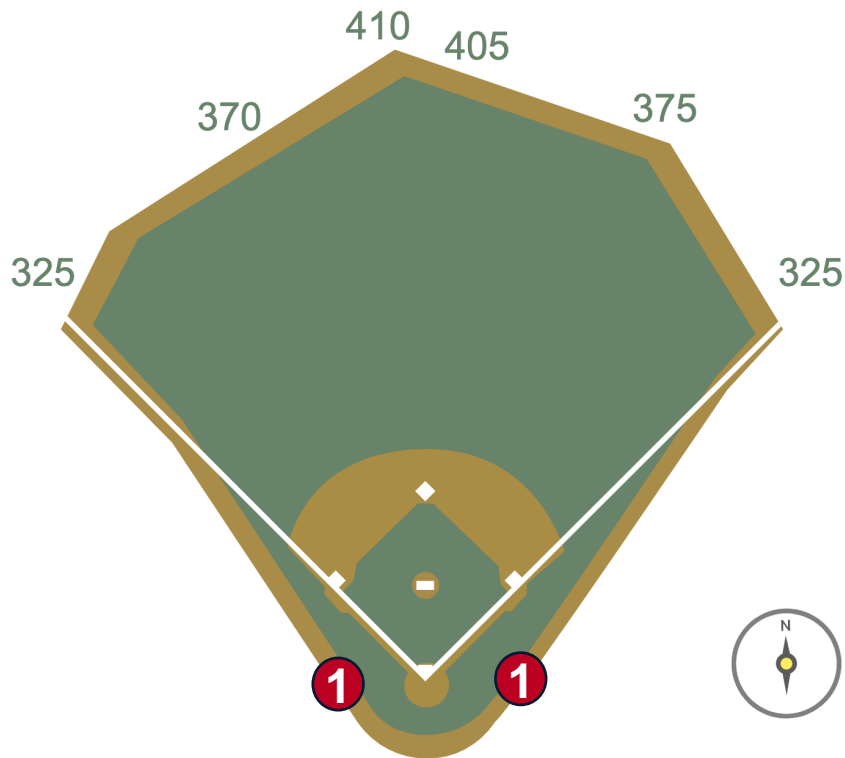

Progressive Field

2024 Ground Rules

Date: March 28, 2024

Progressive Field Ground Rules

RULE #1: Thrown or pitched ball striking netting in front of Dugout Suites, Dugouts and Camera Wells and caroming back onto the playing field: **In Play**

Progressive Field Ground Rules

RULE #2: Thrown or pitched ball striking netting attached to the flat area/roof of Dugout Suites, Dugouts and Camera Wells: **Out of Play**

Progressive Field Ground Rules

RULE #3: Thrown or pitched ball striking overhead net at home plate camera well: **Out of Play**

Progressive Field Ground Rules

RULE #4: Ball striking roofs or color facings of dugouts, camera wells or diamond suites: **Out of Play**

Progressive Field Ground Rules

RULE #5: Fair bounding ball striking the angled rails along walls in foul territory: **In Play**