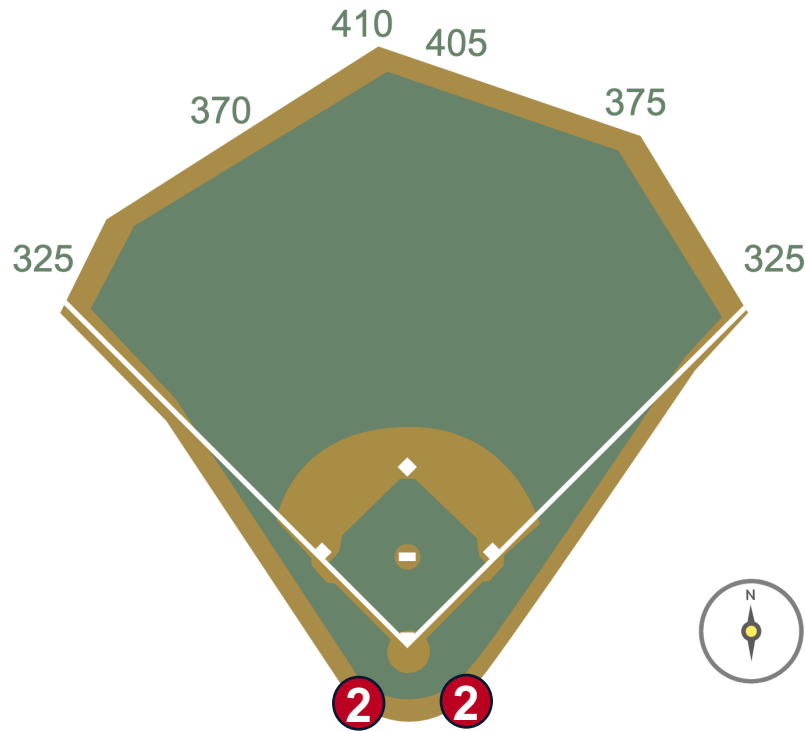

Progressive Field

2024 Ground Rules

Date: March 28, 2024

Progressive Field Ground Rules

RULE #1: Thrown or pitched ball striking netting in front of Dugout Suites, Dugouts and Camera Wells and caroming back onto the playing field: **In Play**

Progressive Field Ground Rules

RULE #2: Thrown or pitched ball striking netting attached to the flat area/roof of Dugout Suites, Dugouts and Camera Wells: **Out of Play**

Progressive Field Ground Rules

RULE #3: Thrown or pitched ball striking overhead net at home plate camera well: **Out of Play**

Progressive Field Ground Rules

RULE #4: Ball striking roofs or color facings of dugouts, camera wells or diamond suites: **Out of Play**

Progressive Field Ground Rules

RULE #5: Fair bounding ball striking the angled rails along walls in foul territory: **In Play**