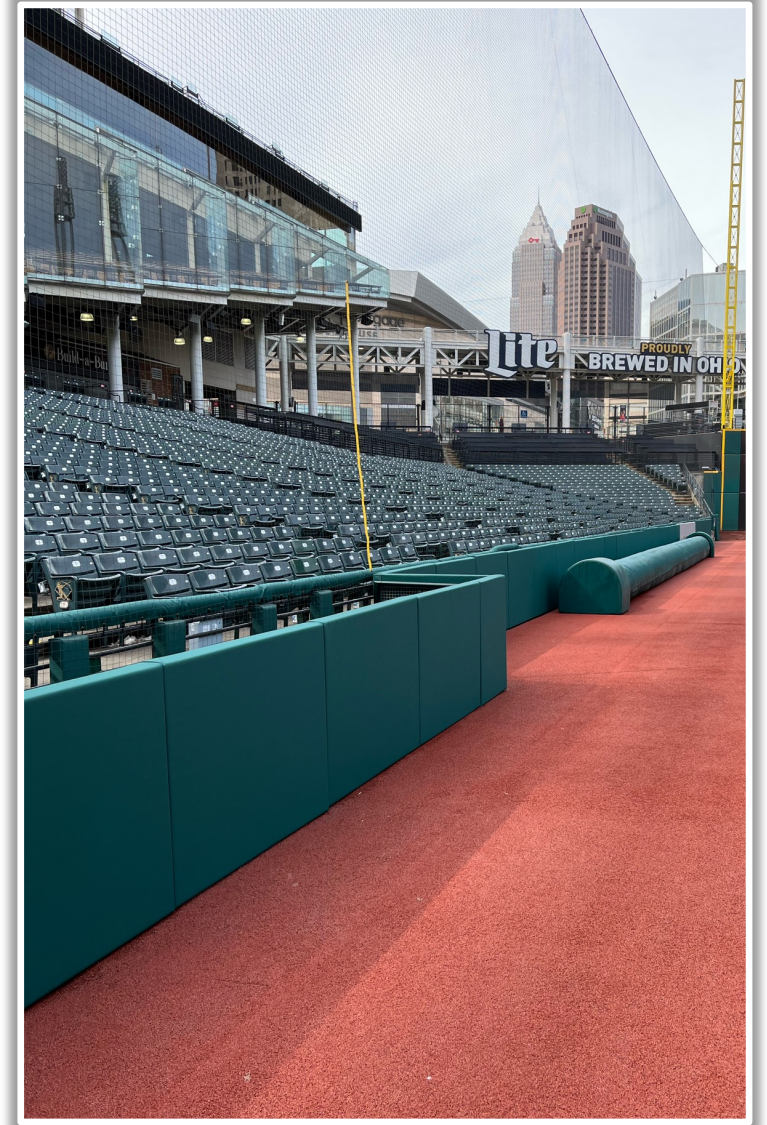

Progressive Field Ground Rules

3B Camera Well Photos: