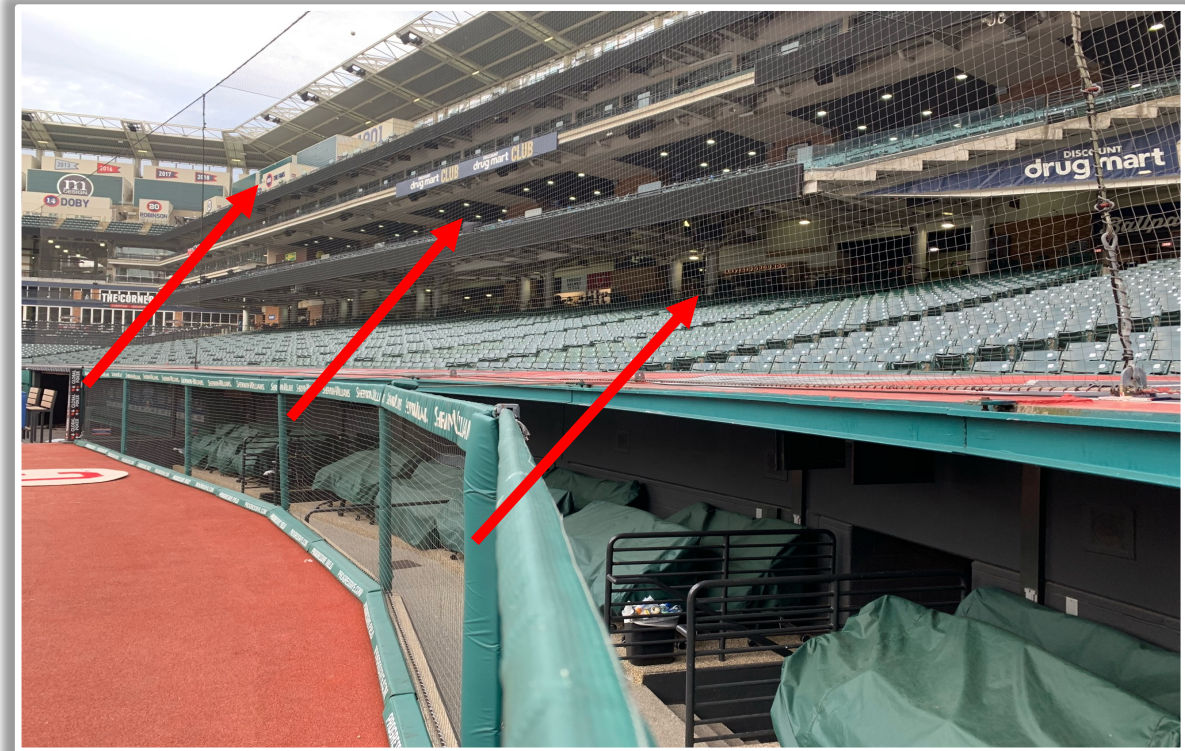

Progressive Field

2024 Ground Rules

Date: March 28, 2024

Progressive Field Ground Rules

RULE #1: Thrown or pitched ball striking netting in front of Dugout Suites, Dugouts and Camera Wells and caroming back onto the playing field: **In Play**

Progressive Field Ground Rules

RULE #2: Thrown or pitched ball striking netting attached to the flat area/roof of Dugout Suites, Dugouts and Camera Wells: **Out of Play**

Progressive Field Ground Rules

RULE #3: Thrown or pitched ball striking overhead net at home plate camera well: **Out of Play**

Progressive Field Ground Rules

RULE #4: Ball striking roofs or color facings of dugouts, camera wells or diamond suites: **Out of Play**

Progressive Field Ground Rules

RULE #5: Fair bounding ball striking the angled rails along walls in foul territory: **In Play**

3B Pitcher Camera

A ball that strikes the camera behind the netting and enclosed padding is **live and in play** unless it becomes lodged or is otherwise deemed unplayable (i.e. goes completely through the netting).