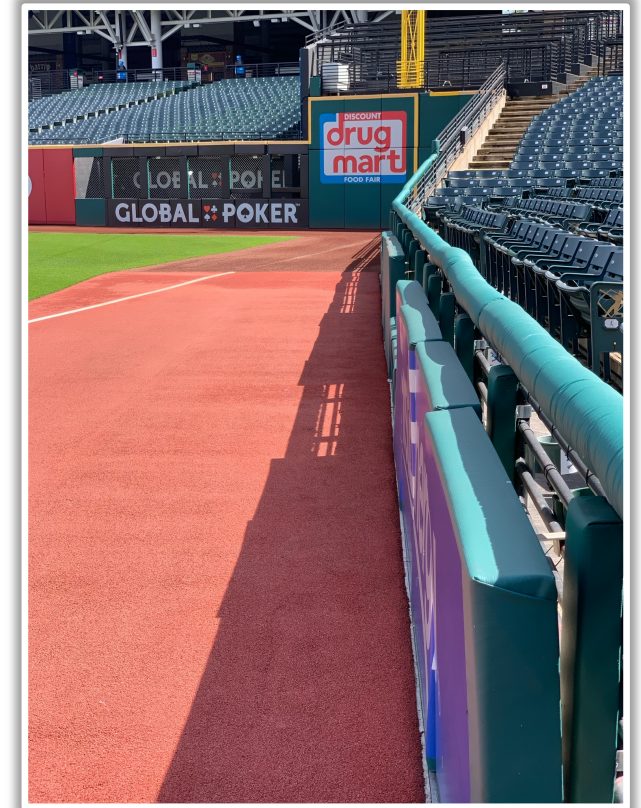

Progressive Field Ground Rules

RULE #2: Thrown or pitched ball striking netting attached to the flat area/roof of Dugout Suites, Dugouts and Camera Wells: **Out of Play**

Progressive Field Ground Rules

RULE #3: Thrown or pitched ball striking overhead net at home plate camera well: **Out of Play**

Progressive Field Ground Rules

RULE #4: Ball striking roofs or color facings of dugouts, camera wells or diamond suites: **Out of Play**

Progressive Field Ground Rules

RULE #5: Fair bounding ball striking the angled rails along walls in foul territory: **In Play**