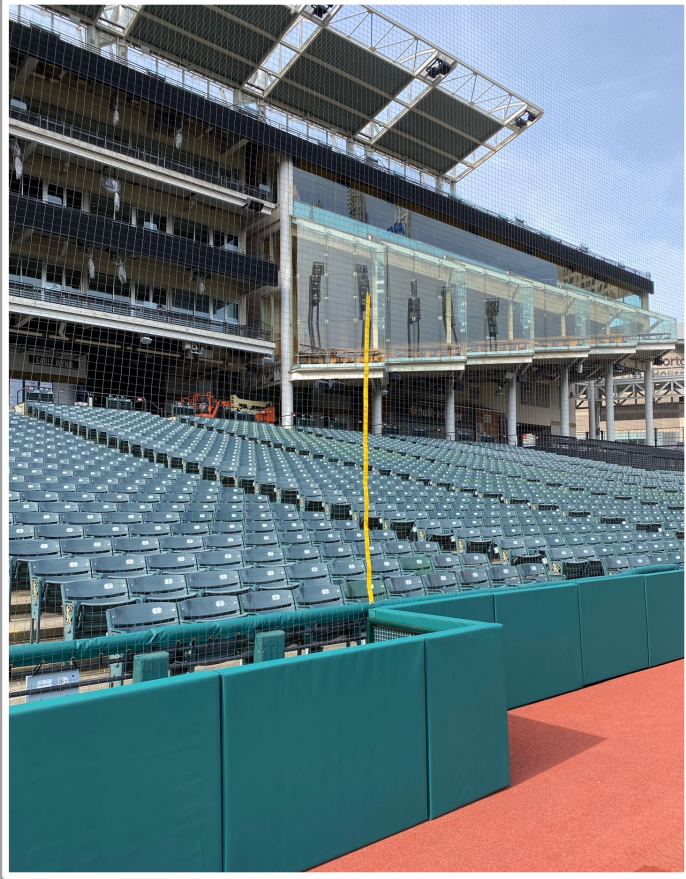

Progressive Field Ground Rules

RULE #2: Thrown or pitched ball striking netting attached to the flat area/roof of Dugout Suites, Dugouts and Camera Wells: **Out of Play**

Progressive Field Ground Rules

RULE #3: Thrown or pitched ball striking overhead net at home plate camera well: **Out of Play**

3B Pitcher Camera

A ball that strikes the camera behind the netting and enclosed padding is **live and in play** unless it becomes lodged or is otherwise deemed unplayable (i.e. goes completely through the netting).

3B Batter Camera

Progressive Field Ground Rules

3B Camera Well Photos:

Progressive Field Ground Rules

3B Camera Well Photos (Cont.):

Progressive Field Ground Rules

LF Fan Safety Netting Photos:

Progressive Field Ground Rules

LF Foul Territory & Tarp Photos:

Progressive Field Ground Rules

LF Corner Photos:

Progressive Field Ground Rules

LF Wall Photos:

Progressive Field Ground Rules

OF Wall Photos:

Progressive Field Ground Rules