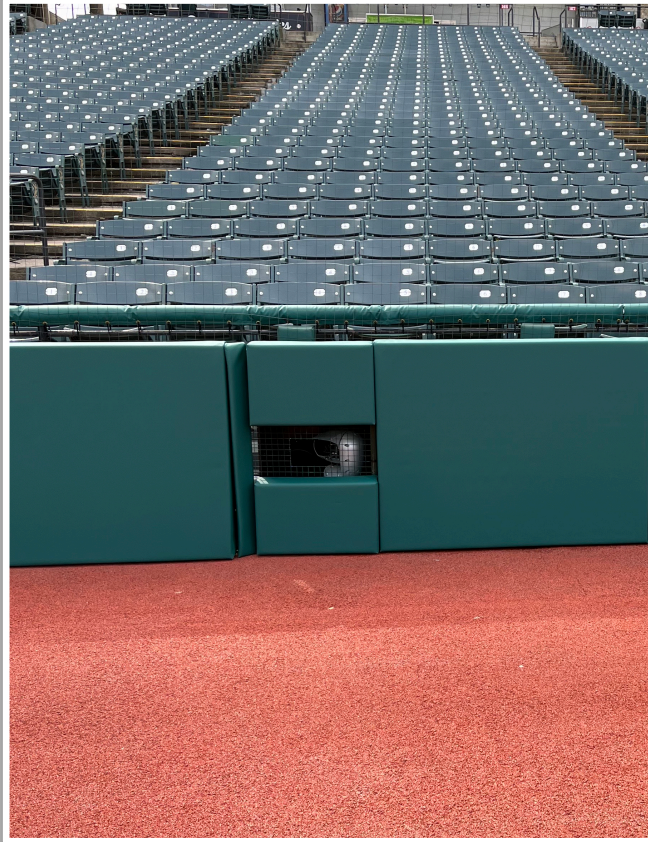

Progressive Field Ground Rules

3B Camera Well Photos: