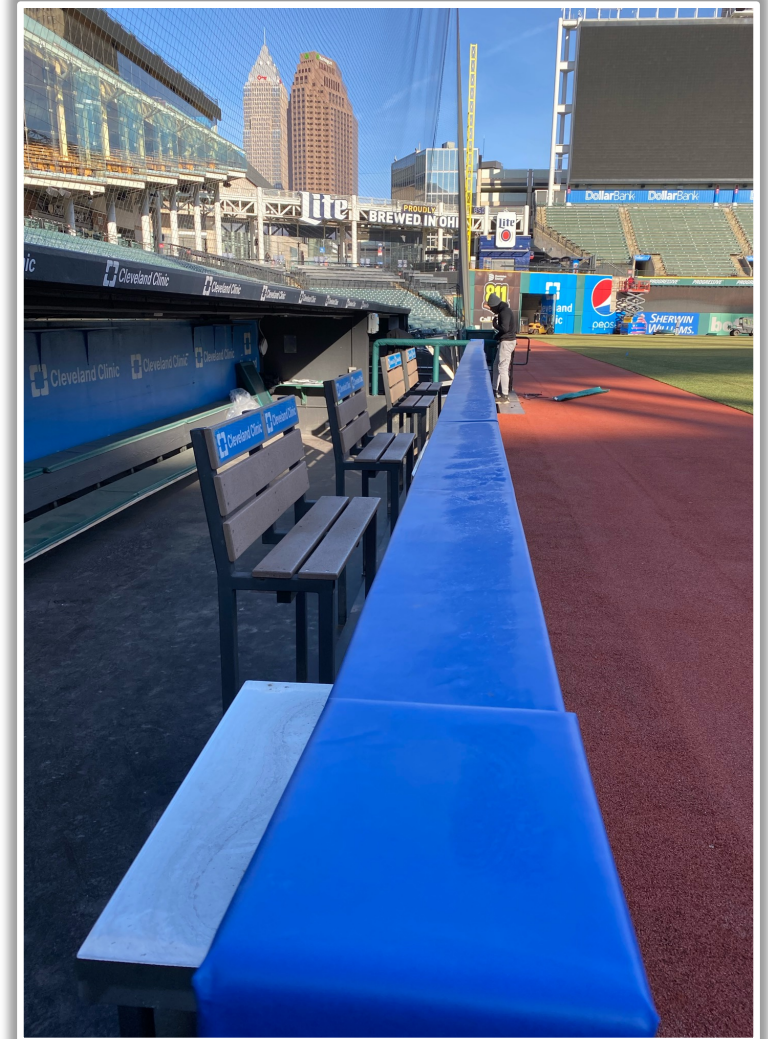

Progressive Field Ground Rules

Backstop Photos:

Progressive Field Ground Rules

3B Dugout Photos:

Progressive Field Ground Rules

3B Dugout Photos (Cont.):

Progressive Field Ground Rules

3B iPad Camera Photos:

3B Pitcher Camera

A ball that strikes the camera behind the netting and enclosed padding is **live and in play** unless it becomes lodged or is otherwise deemed unplayable (i.e. goes completely through the netting).