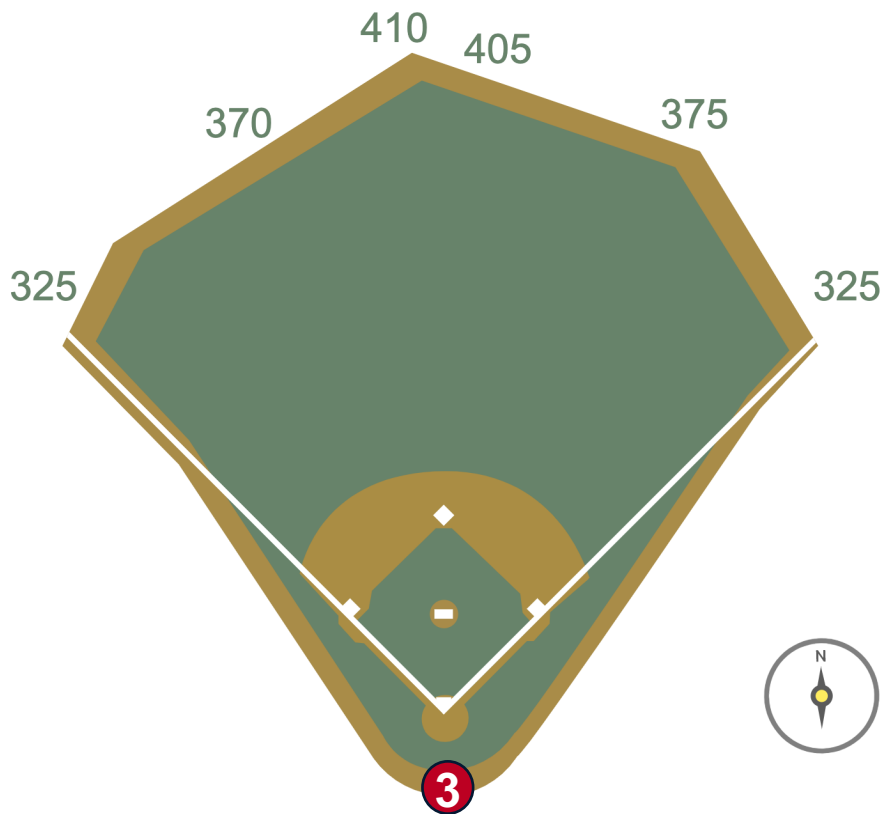

Progressive Field

2024 Ground Rules

Date: March 28, 2024

Progressive Field Ground Rules

RULE #1: Thrown or pitched ball striking netting in front of Dugout Suites, Dugouts and Camera Wells and caroming back onto the playing field: **In Play**

Progressive Field Ground Rules

RULE #2: Thrown or pitched ball striking netting attached to the flat area/roof of Dugout Suites, Dugouts and Camera Wells: **Out of Play**

Progressive Field Ground Rules

RULE #3: Thrown or pitched ball striking overhead net at home plate camera well: **Out of Play**