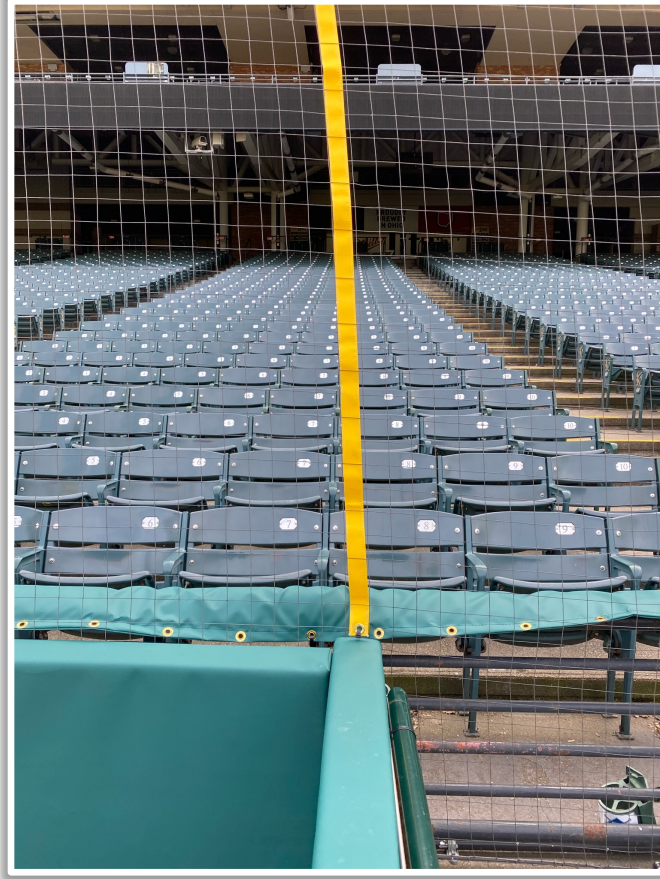

Progressive Field Ground Rules

RULE #2: Thrown or pitched ball striking netting attached to the flat area/roof of Dugout Suites, Dugouts and Camera Wells: **Out of Play**

Progressive Field Ground Rules

RULE #3: Thrown or pitched ball striking overhead net at home plate camera well: **Out of Play**

3B Pitcher Camera

A ball that strikes the camera behind the netting and enclosed padding is **live and in play** unless it becomes lodged or is otherwise deemed unplayable (i.e. goes completely through the netting).

3B Batter Camera

Progressive Field Ground Rules

3B Camera Well Photos:

Progressive Field Ground Rules

3B Camera Well Photos (Cont.):

Progressive Field Ground Rules

LF Fan Safety Netting Photos:

Progressive Field Ground Rules

LF Foul Territory & Tarp Photos:

Progressive Field Ground Rules

LF Corner Photos:

Progressive Field Ground Rules

LF Wall Photos:

Progressive Field Ground Rules

OF Wall Photos:

Progressive Field Ground Rules