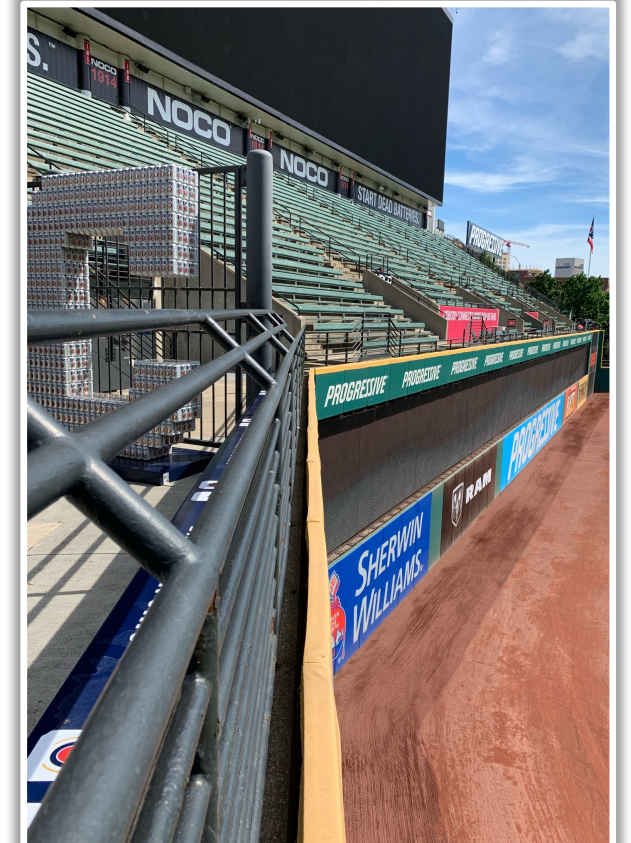

3B Pitcher Camera

A ball that strikes the camera behind the netting and enclosed padding is **live and in play** unless it becomes lodged or is otherwise deemed unplayable (i.e. goes completely through the netting).

3B Batter Camera

Progressive Field Ground Rules

3B Camera Well Photos:

Progressive Field Ground Rules

3B Camera Well Photos (Cont.):

Progressive Field Ground Rules

LF Fan Safety Netting Photos:

Progressive Field Ground Rules

LF Foul Territory & Tarp Photos:

Progressive Field Ground Rules

LF Corner Photos:

Progressive Field Ground Rules

LF Wall Photos:

Progressive Field Ground Rules

OF Wall Photos:

Progressive Field Ground Rules

RF Wall Photos:

Progressive Field Ground Rules

RF Corner Photos:

Progressive Field Ground Rules

RF Fan Safety Netting Photos:

Progressive Field Ground Rules

1B Camera Well Photos:

Progressive Field Ground Rules