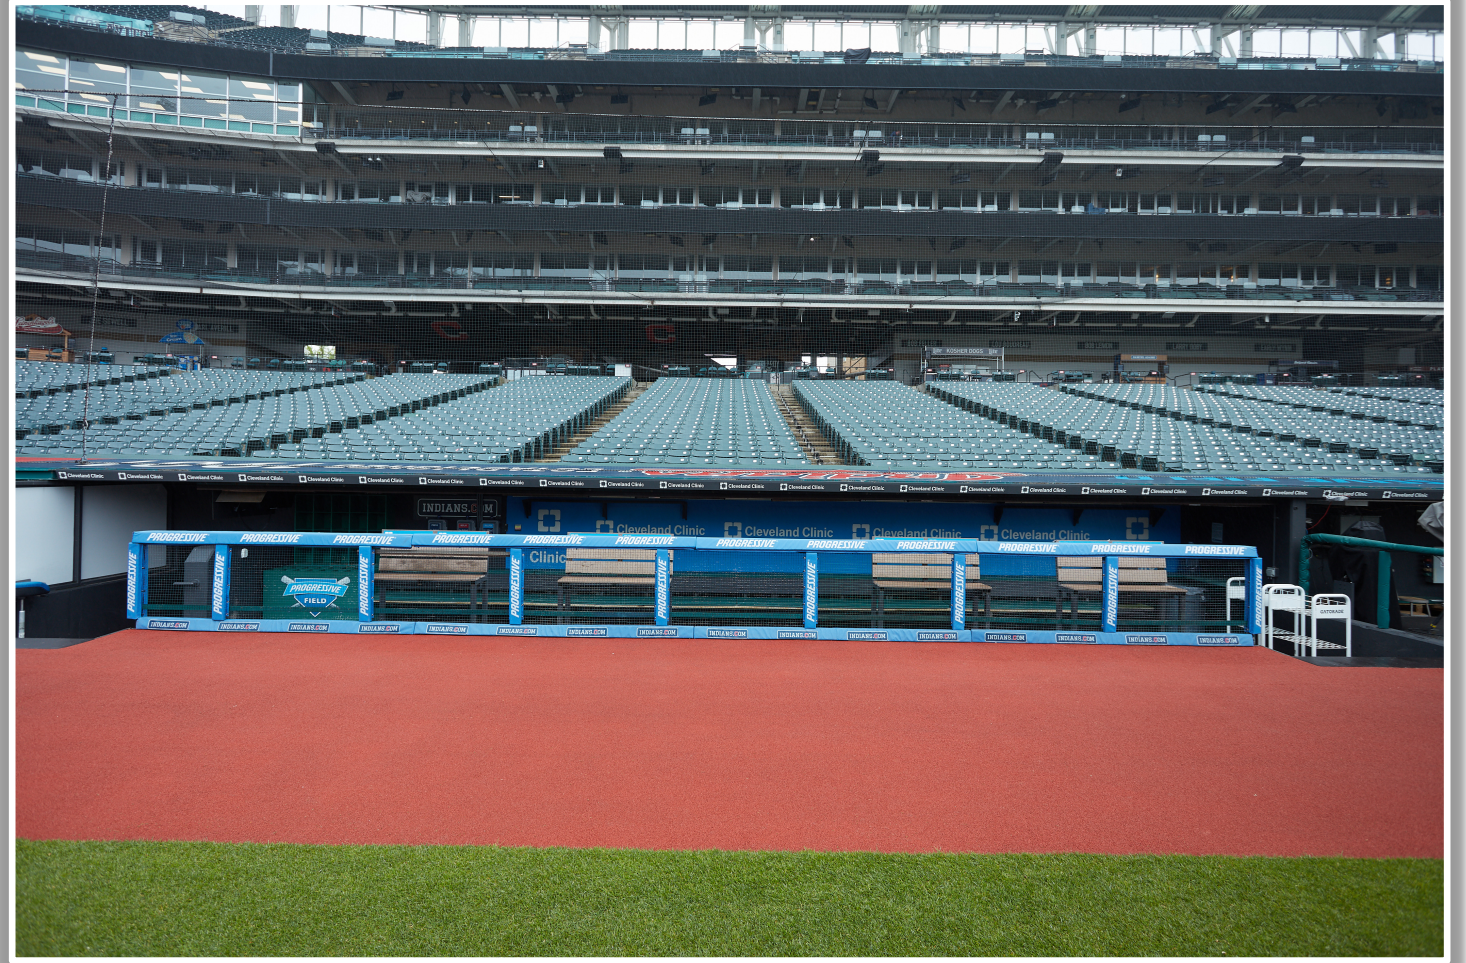

Progressive Field Ground Rules

3B Dugout Photos: