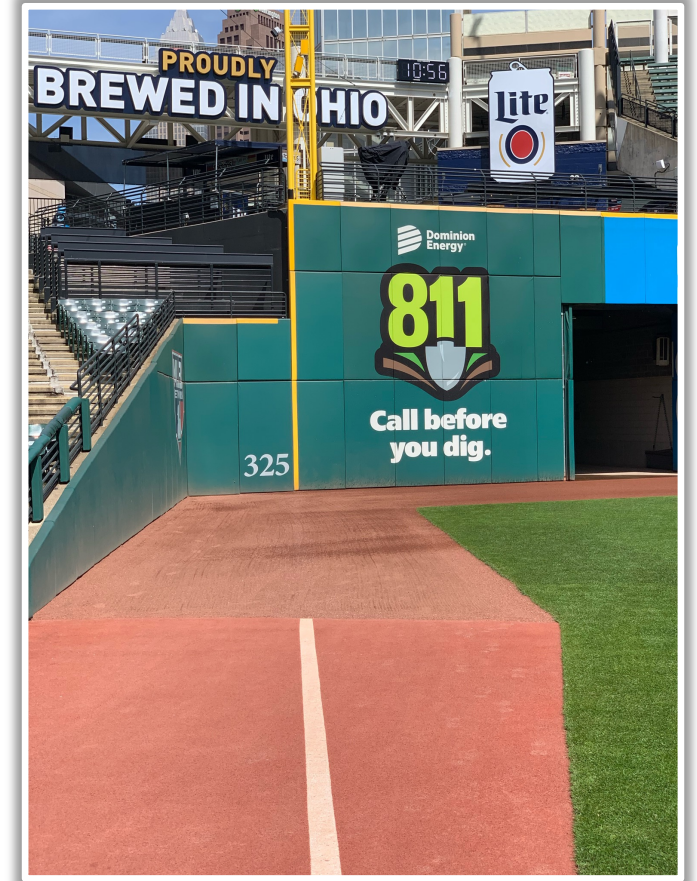

Progressive Field Ground Rules

LF Corner Photos: