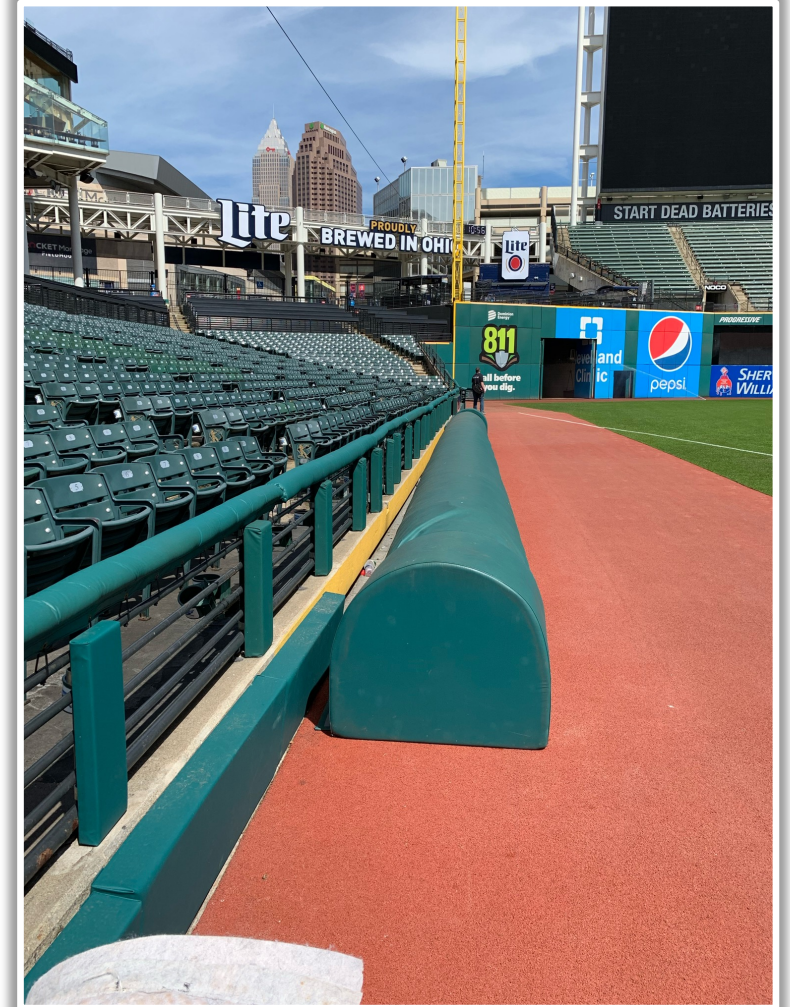

Progressive Field Ground Rules

LF Foul Territory & Tarp Photos: