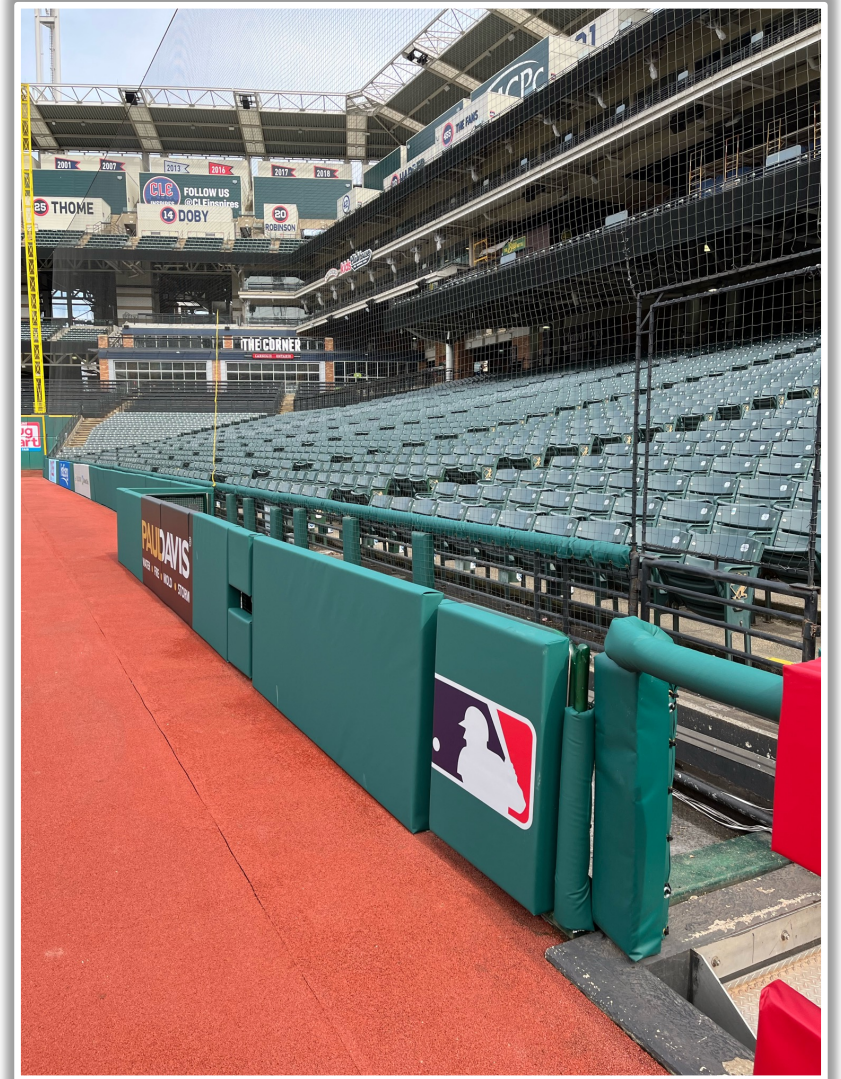

Progressive Field Ground Rules

RULE #2: Thrown or pitched ball striking netting attached to the flat area/roof of Dugout Suites, Dugouts and Camera Wells: **Out of Play**

Progressive Field Ground Rules

RULE #3: Thrown or pitched ball striking overhead net at home plate camera well: **Out of Play**

LF Foul Territory & Tarp Photos:

Progressive Field Ground Rules

LF Corner Photos:

Progressive Field Ground Rules

LF Wall Photos:

Progressive Field Ground Rules

OF Wall Photos:

Progressive Field Ground Rules

RF Wall Photos:

Progressive Field Ground Rules

RF Corner Photos:

Progressive Field Ground Rules

RF Fan Safety Netting Photos:

Progressive Field Ground Rules

1B Camera Well Photos:

Progressive Field Ground Rules

1B iPad Camera Photos:

1B Pitcher Camera

A ball that strikes the camera behind the netting and enclosed padding is **live and in play** unless it becomes lodged or is otherwise deemed unplayable (i.e. goes completely through the netting).