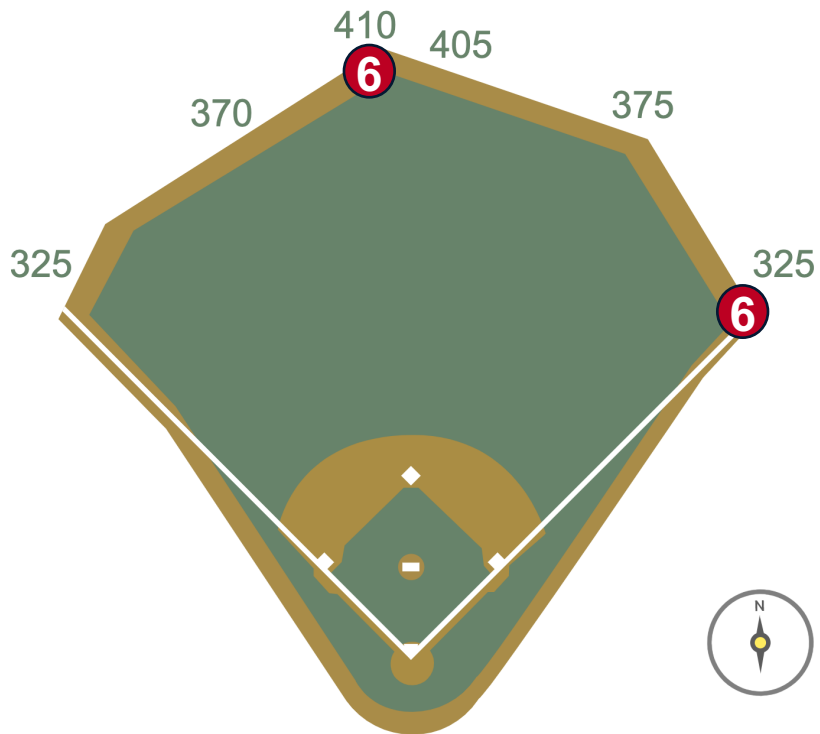

Progressive Field Ground Rules

RULE #4: Ball striking roofs or color facings of dugouts, camera wells or diamond suites: **Out of Play**

Progressive Field Ground Rules

RULE #5: Fair bounding ball striking the angled rails along walls in foul territory: **In Play**

Progressive Field Ground Rules

RULE #6: Batted ball in flight striking the higher wall at a point above the lower wall and bounding over the lower wall: **Home Run**

Progressive Field Ground Rules

RULE #7: Batted ball in flight striking the flat area in front of right field seating area and beyond right field wall: **Home Run**