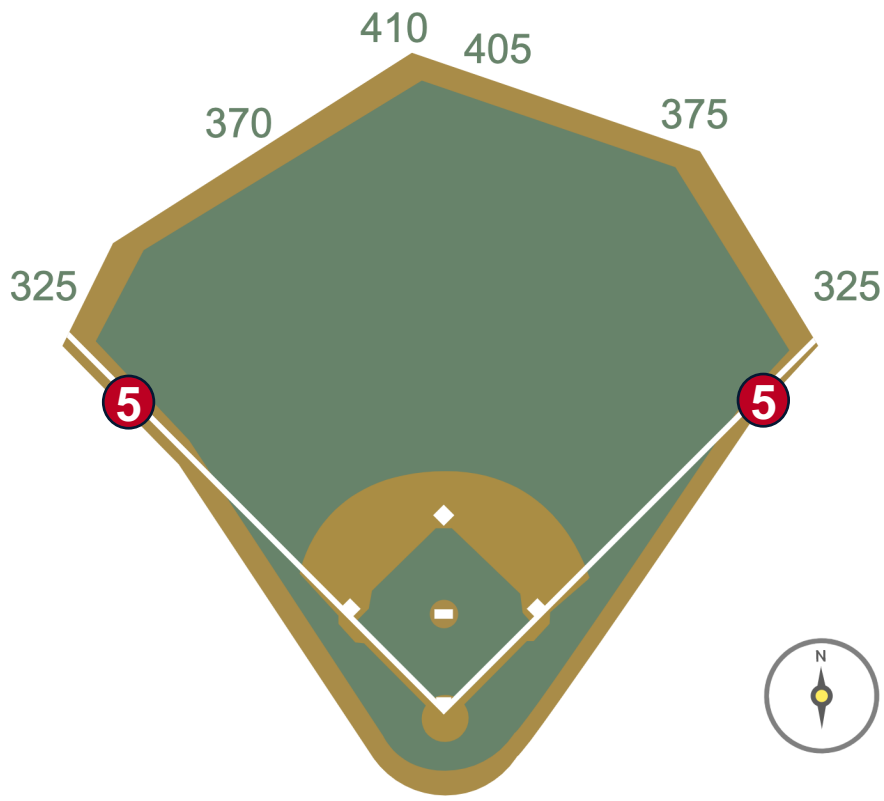

Progressive Field Ground Rules

RULE #2: Thrown or pitched ball striking netting attached to the flat area/roof of Dugout Suites, Dugouts and Camera Wells: **Out of Play**

Progressive Field Ground Rules

RULE #3: Thrown or pitched ball striking overhead net at home plate camera well: **Out of Play**

Progressive Field Ground Rules

RULE #4: Ball striking roofs or color facings of dugouts, camera wells or diamond suites: **Out of Play**

Progressive Field Ground Rules

RULE #5: Fair bounding ball striking the angled rails along walls in foul territory: **In Play**