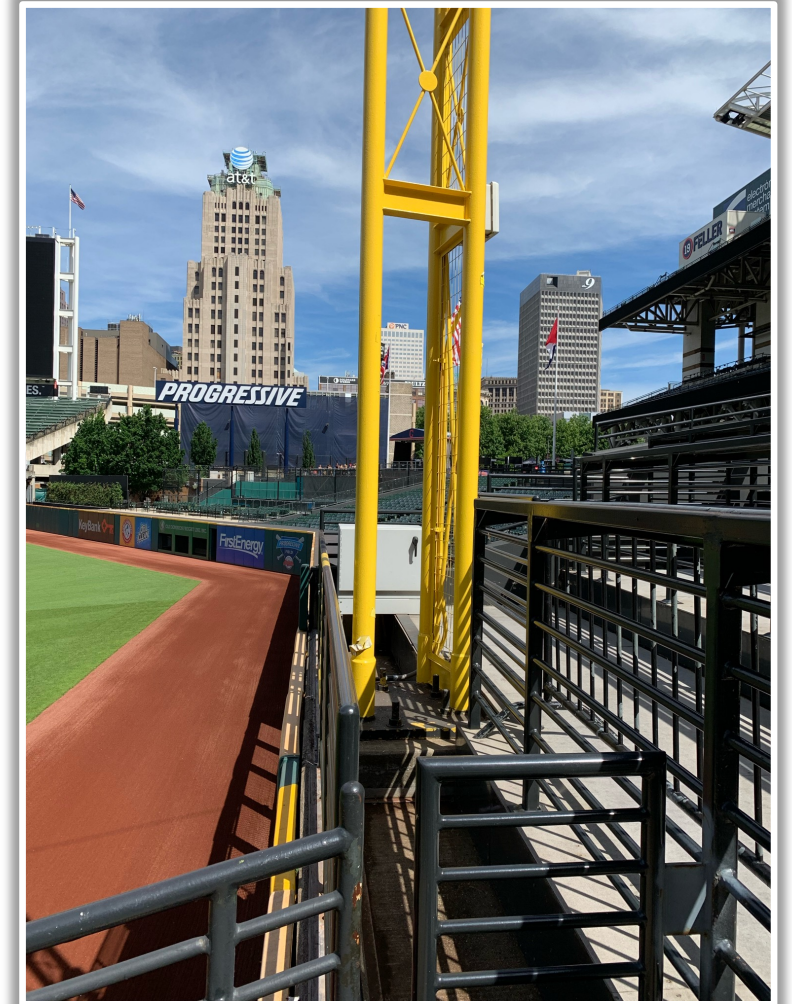

Progressive Field Ground Rules

RULE #2: Thrown or pitched ball striking netting attached to the flat area/roof of Dugout Suites, Dugouts and Camera Wells: **Out of Play**

Progressive Field Ground Rules

RULE #3: Thrown or pitched ball striking overhead net at home plate camera well: **Out of Play**

3B Batter Camera

Progressive Field Ground Rules

3B Camera Well Photos:

Progressive Field Ground Rules

3B Camera Well Photos (Cont.):

Progressive Field Ground Rules

LF Fan Safety Netting Photos:

Progressive Field Ground Rules

LF Foul Territory & Tarp Photos:

Progressive Field Ground Rules

LF Corner Photos:

Progressive Field Ground Rules

LF Wall Photos:

Progressive Field Ground Rules

OF Wall Photos:

Progressive Field Ground Rules

RF Wall Photos:

Progressive Field Ground Rules

RF Corner Photos:

Progressive Field Ground Rules

RF Fan Safety Netting Photos:

Progressive Field Ground Rules

1B Camera Well Photos:

Progressive Field Ground Rules