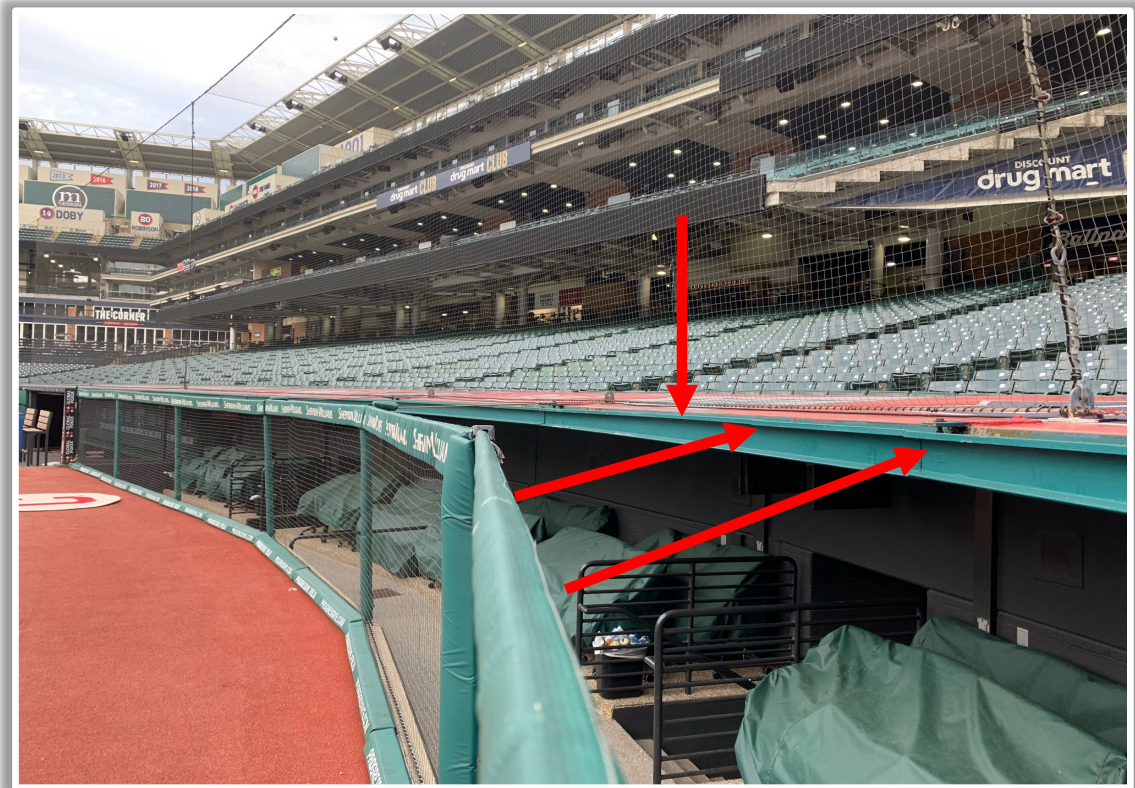

Progressive Field Ground Rules

RULE #2: Thrown or pitched ball striking netting attached to the flat area/roof of Dugout Suites, Dugouts and Camera Wells: **Out of Play**

Progressive Field Ground Rules

RULE #3: Thrown or pitched ball striking overhead net at home plate camera well: **Out of Play**

Progressive Field Ground Rules

RULE #4: Ball striking roofs or color facings of dugouts, camera wells or diamond suites: **Out of Play**

Progressive Field Ground Rules

RULE #5: Fair bounding ball striking the angled rails along walls in foul territory: **In Play**

Progressive Field Ground Rules

RULE #6: Batted ball in flight striking the higher wall at a point above the lower wall and bounding over the lower wall: **Home Run**

Progressive Field Ground Rules

RULE #7: Batted ball in flight striking the flat area in front of right field seating area and beyond right field wall: **Home Run**

3B Pitcher Camera

A ball that strikes the camera behind the netting and enclosed padding is **live and in play** unless it becomes lodged or is otherwise deemed unplayable (i.e. goes completely through the netting).