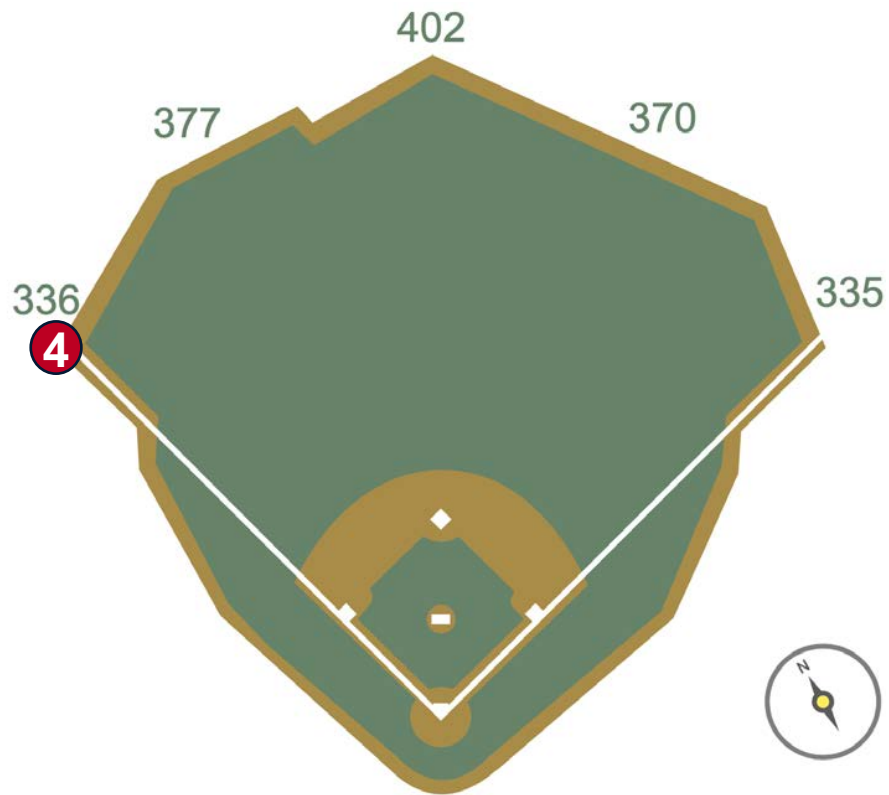

Nationals Park Ground Rules

RULE #2: Ball in flight striking the higher wall at a point above the lower wall and bounding over the lower wall: **Home Run**

Nationals Park Ground Rules

RULE #3: Fair bounding ball striking the portion of the wall that is recessed above the padded outfield wall: **Out of Play, Two Bases**

Nationals Park Ground Rules

RULE #4: Fair bounding ball striking above the padded outfield wall on or to the left of the vertical yellow line in foul territory: **In Play**

Nationals Park Ground Rules

RULE #5: Ball in flight striking beyond outfield fence and landing in the flowerbed or striking the fan safety railing in fair territory: **Home Run**