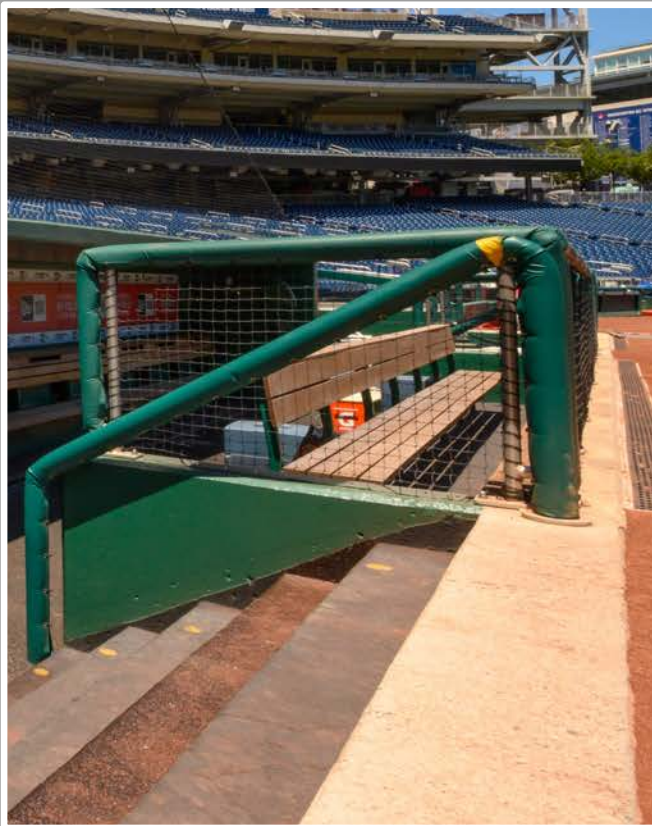

Nationals Park Ground Rules

RULE #6: The green metal support pipe on top of the chain-link fence is recessed and behind the outfield wall.

- Ball in flight striking the metal support pipe: **Home Run**
- Bouncing ball striking the metal support pipe: **Out of Play**

Nationals Park Ground Rules

RULE #7: Ball in flight striking the top of the padded surface angled into the stands on top of the out-of-town scoreboard, as well as the plexiglass or fan safety railing, in fair territory: **Home Run**

Nationals Park Ground Rules

Backstop Photos:

Nationals Park Ground Rules

3B Dugout Photos:

Nationals Park Ground Rules

3B Dugout Photos:

Nationals Park Ground Rules

3B iPad Camera Photos:

3B Pitcher Camera

3B Batter Camera

A ball that strikes the camera behind the netting and enclosed padding is **live and in play** unless it becomes lodged or is otherwise deemed unplayable (i.e. goes completely through the netting).