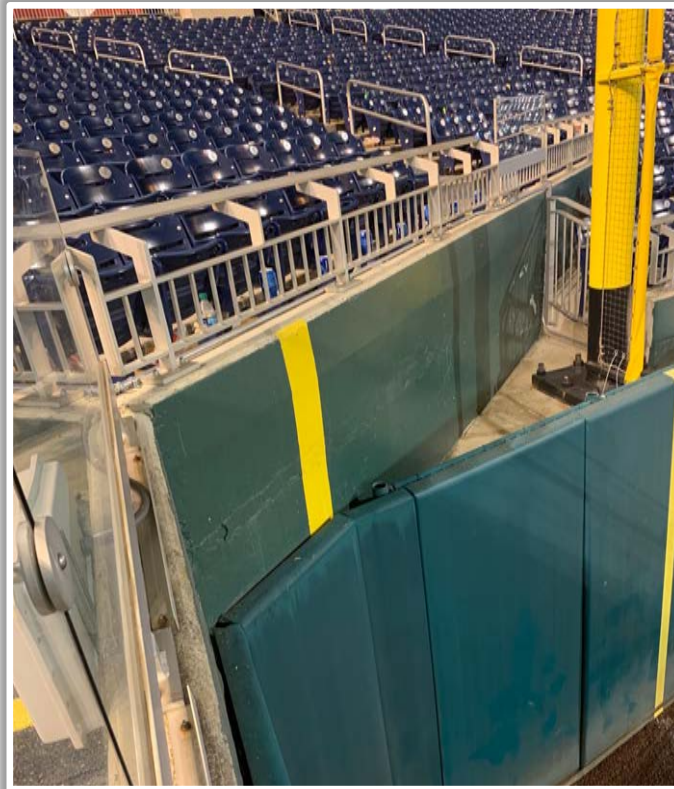

Nationals Park Ground Rules

RULE #2: Ball in flight striking the higher wall at a point above the lower wall and bounding over the lower wall: **Home Run**

Nationals Park Ground Rules

RULE #3: Fair bounding ball striking the portion of the wall that is recessed above the padded outfield wall: **Out of Play, Two Bases**

Nationals Park Ground Rules

RULE #4: Fair bounding ball striking above the padded outfield wall on or to the left of the vertical yellow line in foul territory: **In Play**

Nationals Park Ground Rules

RULE #5: Ball in flight striking beyond outfield fence and landing in the flowerbed or striking the fan safety railing in fair territory: **Home Run**

Nationals Park Ground Rules

RULE #6: The green metal support pipe on top of the chain-link fence is recessed and behind the outfield wall.

- Ball in flight striking the metal support pipe: **Home Run**
- Bouncing ball striking the metal support pipe: **Out of Play**

Nationals Park Ground Rules

RULE #7: Ball in flight striking the top of the padded surface angled into the stands on top of the out-of-town scoreboard, as well as the plexiglass or fan safety railing, in fair territory: **Home Run**