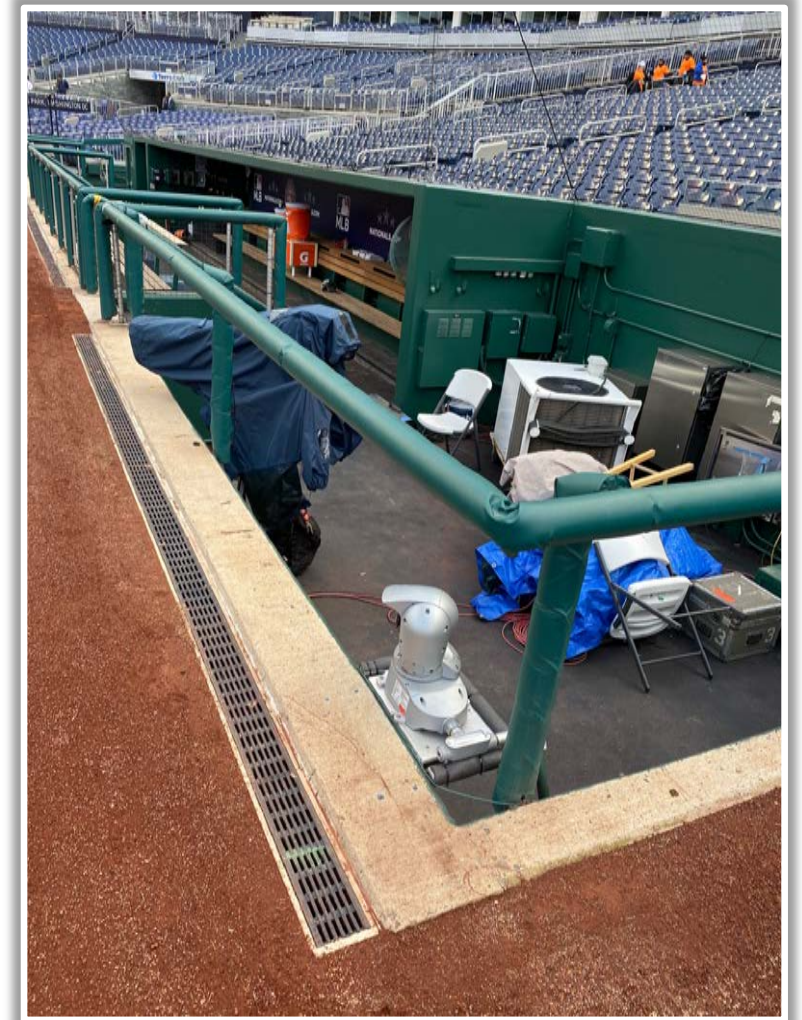

Nationals Park Ground Rules

3B Camera Well Photos: