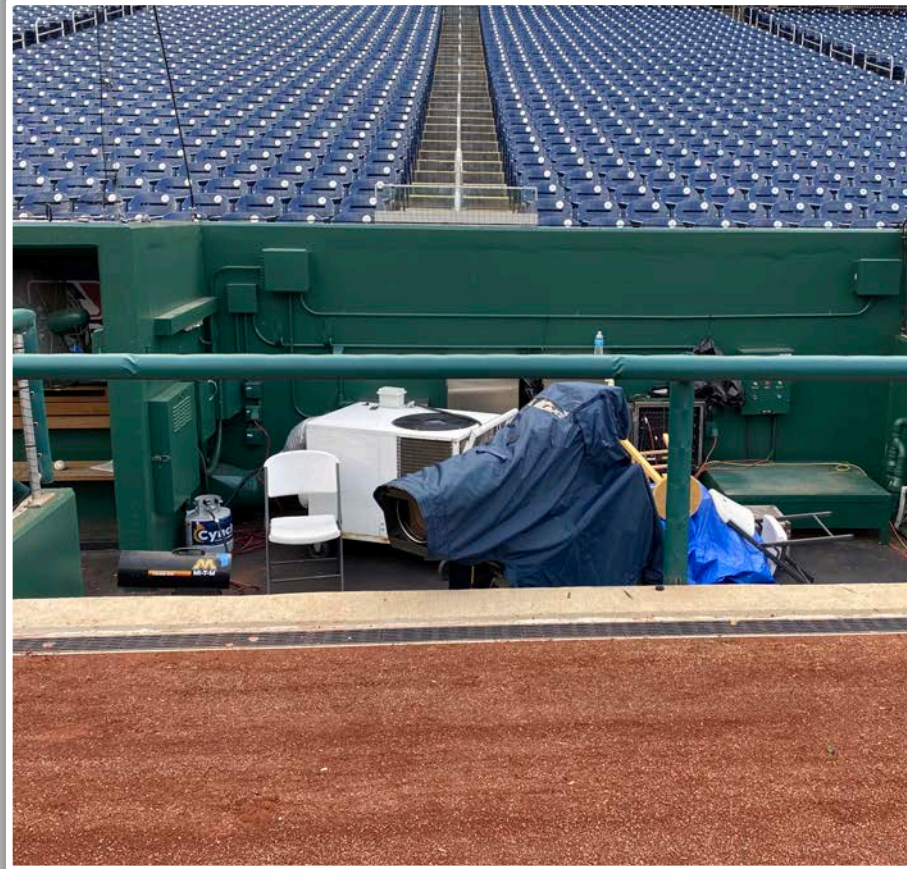

Nationals Park Ground Rules

3B Camera Well Photos: