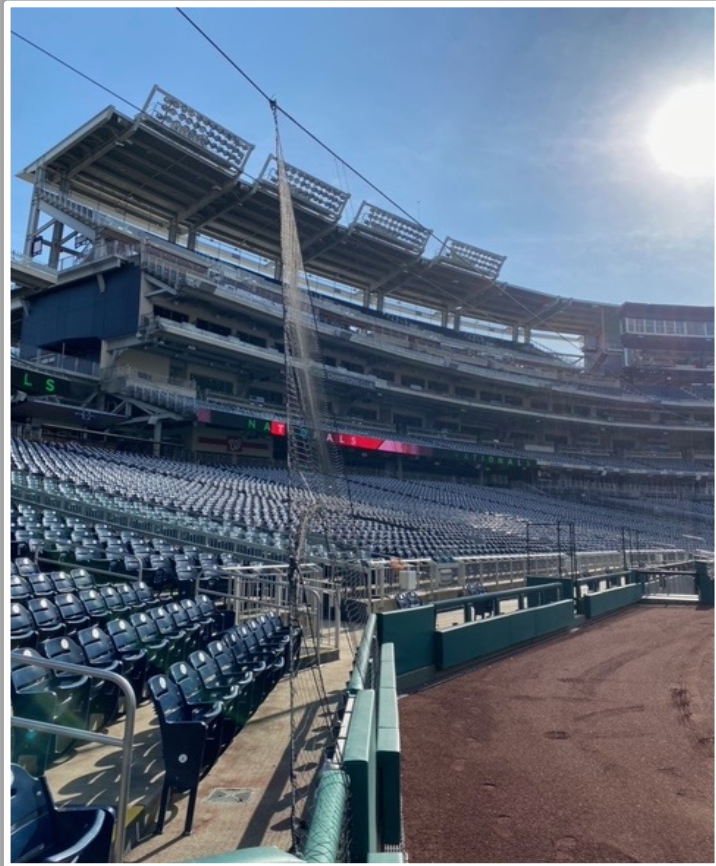

Nationals Park Ground Rules

RF Extended Fan Safety Netting Photos: