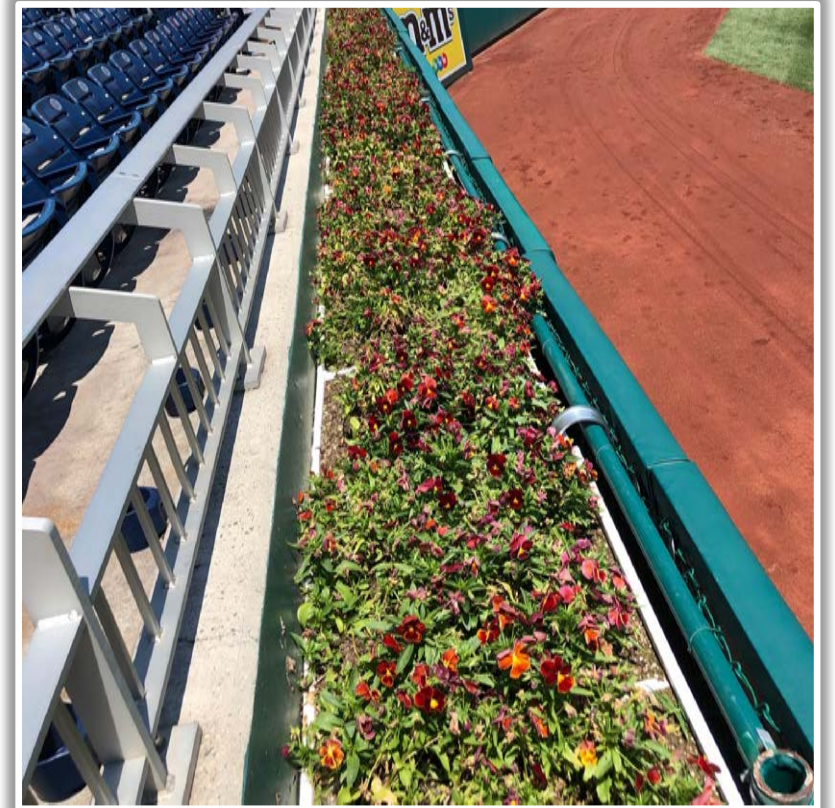

Nationals Park Ground Rules

RULE #2: Ball in flight striking the higher wall at a point above the lower wall and bounding over the lower wall: **Home Run**

Nationals Park Ground Rules

RULE #3: Fair bounding ball striking the portion of the wall that is recessed above the padded outfield wall: **Out of Play, Two Bases**

Nationals Park Ground Rules

RULE #4: Fair bounding ball striking above the padded outfield wall on or to the left of the vertical yellow line in foul territory: **In Play**

Nationals Park Ground Rules

RULE #5: Ball in flight striking beyond outfield fence and landing in the flowerbed or striking the fan safety railing in fair territory: **Home Run**

Nationals Park Ground Rules

RULE #6: The green metal support pipe on top of the chain-link fence is recessed and behind the outfield wall.

- Ball in flight striking the metal support pipe: **Home Run**
- Bouncing ball striking the metal support pipe: **Out of Play**