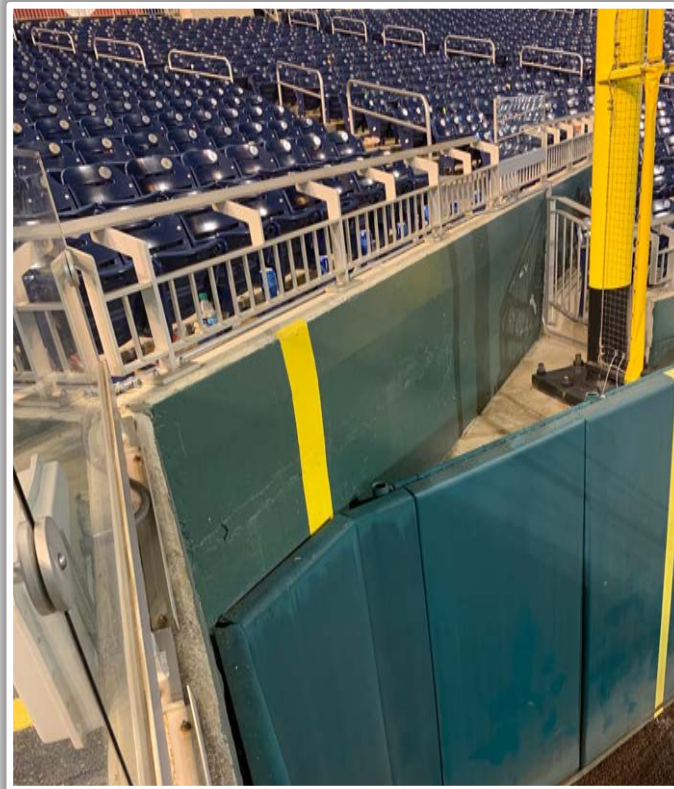

Nationals Park

2023 Ground Rules

Date: March 30, 2023

Nationals Park Ground Rules

RULE #1: Fair bounding ball striking the metal safety railing in the left field corner above the green concrete wall that is between the foul pole and the angled plexiglass/railing down the foul line: **Out of Play**

Nationals Park Ground Rules

RULE #2: Ball in flight striking the higher wall at a point above the lower wall and bounding over the lower wall: **Home Run**

Nationals Park Ground Rules

RULE #3: Fair bounding ball striking the portion of the wall that is recessed above the padded outfield wall: **Out of Play, Two Bases**

Nationals Park Ground Rules

RULE #6: The green metal support pipe on top of the chain-link fence is recessed and behind the outfield wall.

- Ball in flight striking the metal support pipe: **Home Run**
- Bouncing ball striking the metal support pipe: **Out of Play**

Nationals Park Ground Rules

RULE #7: Ball in flight striking the top of the padded surface angled into the stands on top of the out-of-town scoreboard, as well as the plexiglass or fan safety railing, in fair territory: **Home Run**