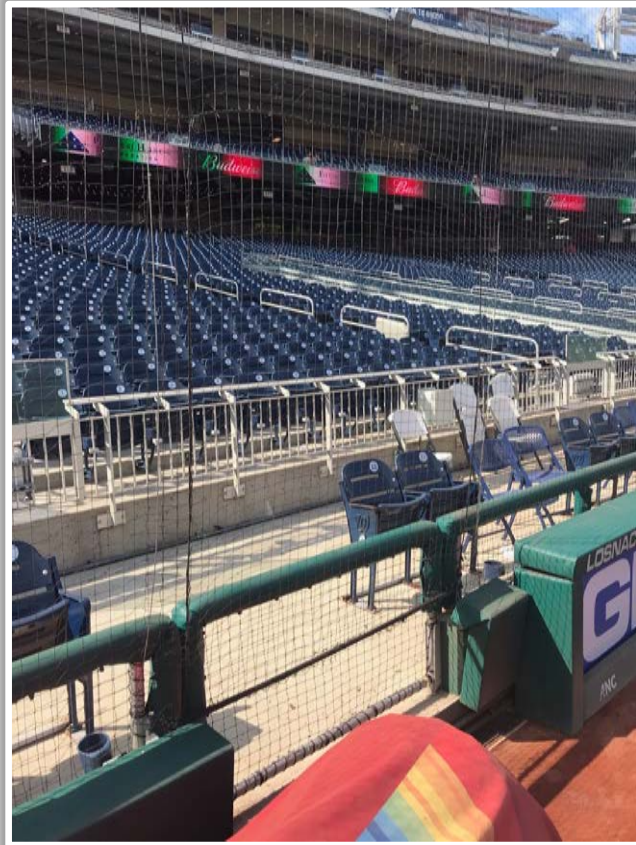

Nationals Park Ground Rules

LF Fan Safety Netting Photos: