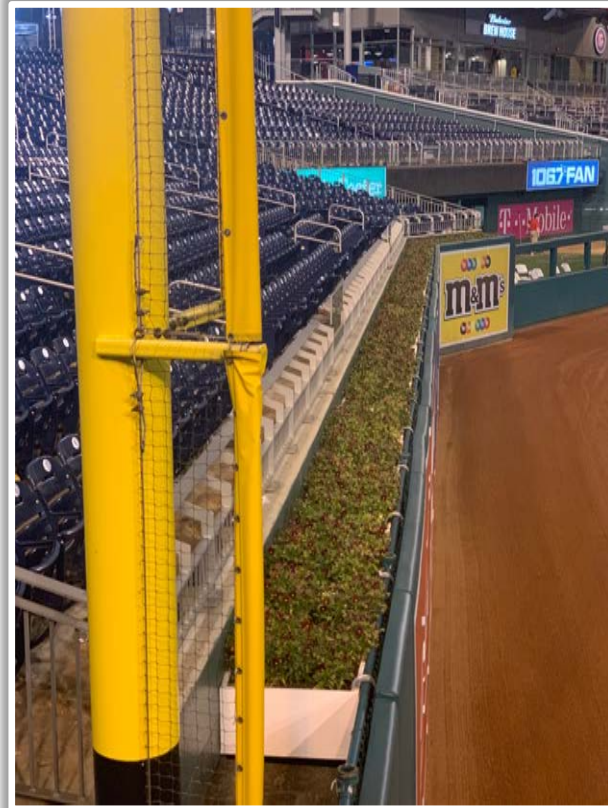

Nationals Park Ground Rules

RULE #2: Ball in flight striking the higher wall at a point above the lower wall and bounding over the lower wall: **Home Run**

Nationals Park Ground Rules

RULE #3: Fair bounding ball striking the portion of the wall that is recessed above the padded outfield wall: **Out of Play, Two Bases**

Nationals Park Ground Rules

RULE #4: Fair bounding ball striking above the padded outfield wall on or to the left of the vertical yellow line in foul territory: **In Play**

Nationals Park Ground Rules

RULE #5: Ball in flight striking beyond outfield fence and landing in the flowerbed or striking the fan safety railing in fair territory: **Home Run**

Nationals Park Ground Rules

RULE #6: The green metal support pipe on top of the chain-link fence is recessed and behind the outfield wall.

- Ball in flight striking the metal support pipe: **Home Run**
- Bouncing ball striking the metal support pipe: **Out of Play**

Nationals Park Ground Rules

RULE #7: Ball in flight striking the top of the padded surface angled into the stands on top of the out-of-town scoreboard, as well as the plexiglass or fan safety railing, in fair territory: **Home Run**