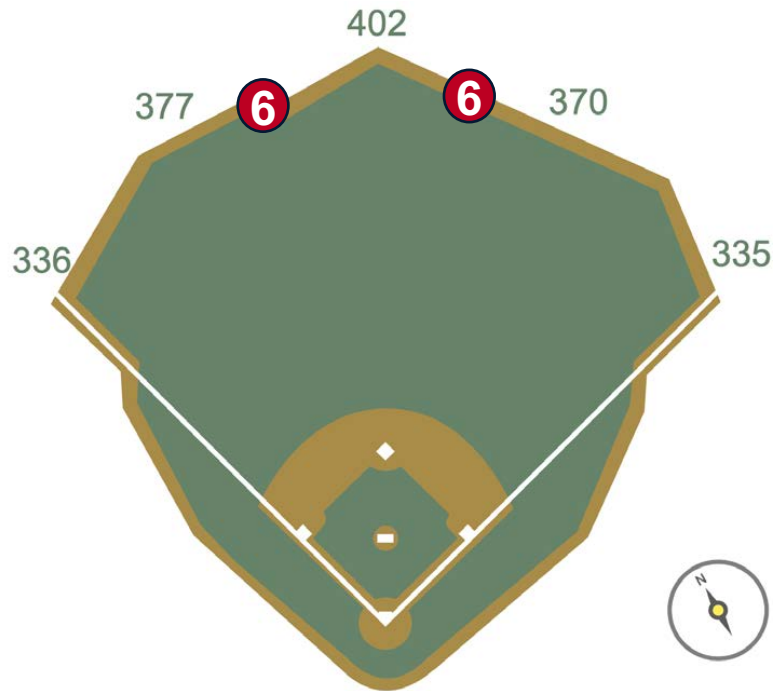

Nationals Park Ground Rules

RULE #6: The green metal support pipe on top of the chain-link fence is recessed and behind the outfield wall.

- Ball in flight striking the metal support pipe: **Home Run**
- Bouncing ball striking the metal support pipe: **Out of Play**