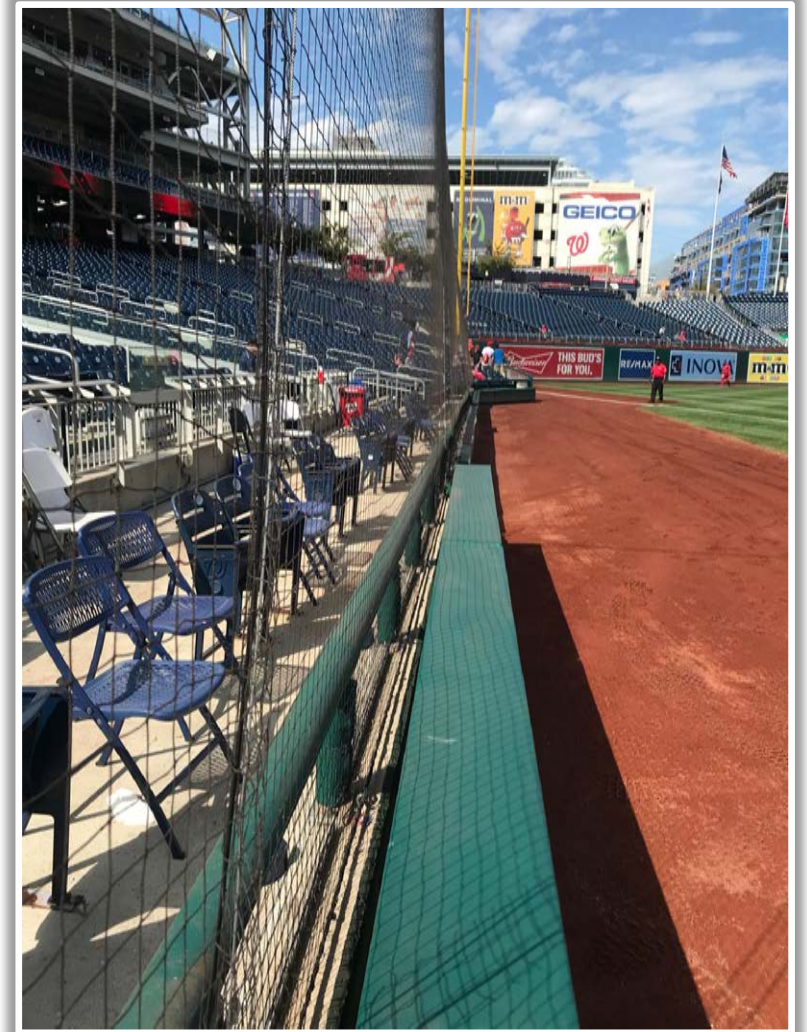

3B Pitcher Camera

3B Batter Camera

A ball that strikes the camera behind the netting and enclosed padding is **live and in play** unless it becomes lodged or is otherwise deemed unplayable (i.e. goes completely through the netting).

Nationals Park Ground Rules

3B Camera Well Photos:

Nationals Park Ground Rules

LF Fan Safety Netting Photos:

Nationals Park Ground Rules

LF Fan Safety Netting Photos:

Nationals Park Ground Rules

LF Corner Photos: