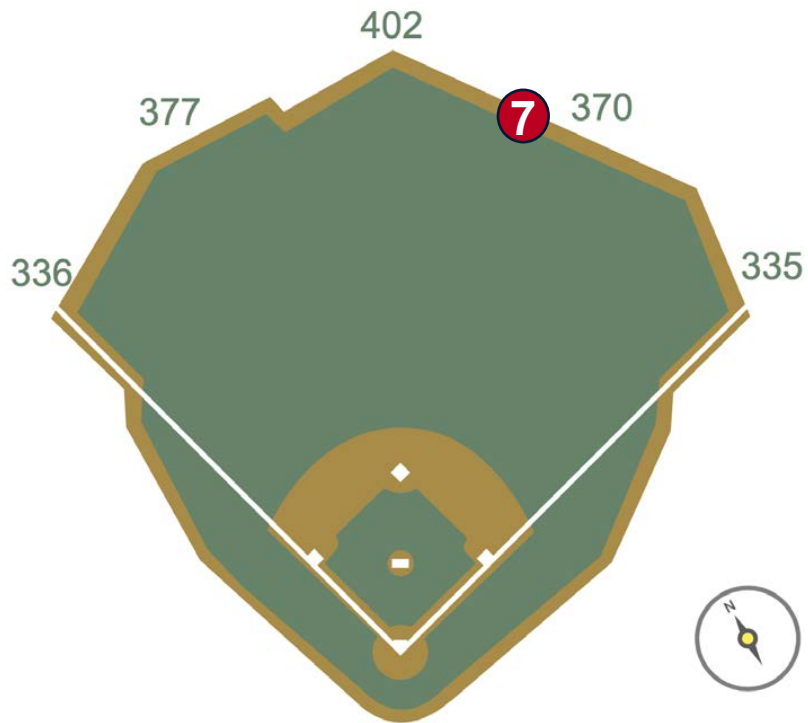

Nationals Park Ground Rules

RULE #7: Ball in flight striking the top of the padded surface angled into the stands on top of the out-of-town scoreboard, as well as the plexiglass or fan safety railing, in fair territory: **Home Run**