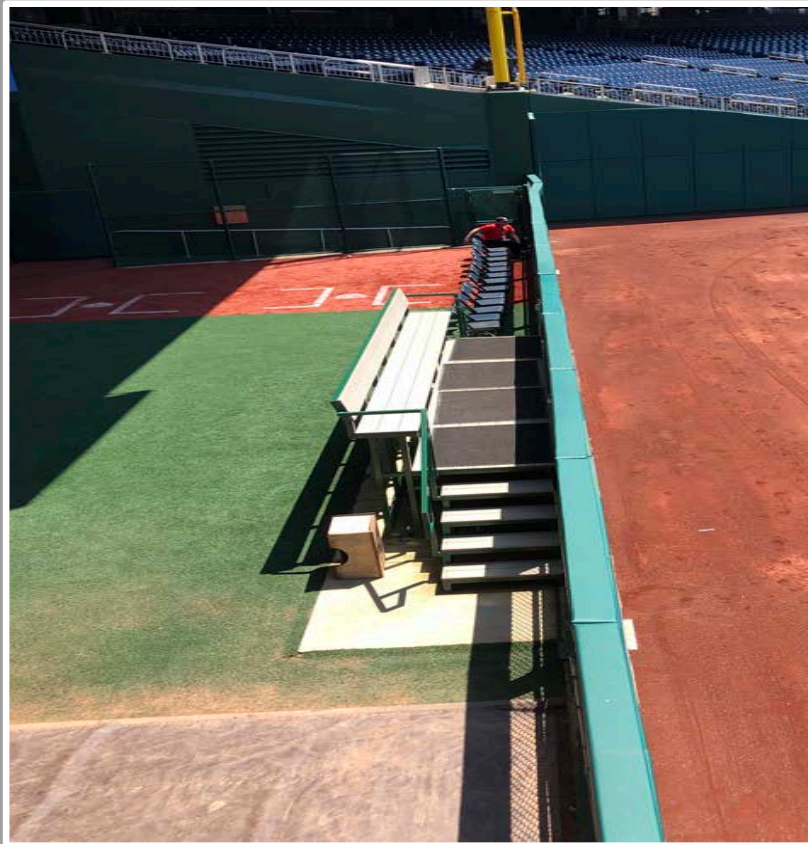

3B Pitcher Camera

3B Batter Camera

A ball that strikes the camera behind the netting and enclosed padding is **live and in play** unless it becomes lodged or is otherwise deemed unplayable (i.e. goes completely through the netting).

Nationals Park Ground Rules

3B Camera Well Photos:

Nationals Park Ground Rules

LF Fan Safety Netting Photos:

Nationals Park Ground Rules

LF Fan Safety Netting Photos:

Nationals Park Ground Rules

LF Corner Photos:

Nationals Park Ground Rules

LF Wall Photos:

Nationals Park Ground Rules

OF Wall Photos:

Nationals Park Ground Rules

RF Wall Photos:

Nationals Park Ground Rules

RF Wall Photos (Cont.):