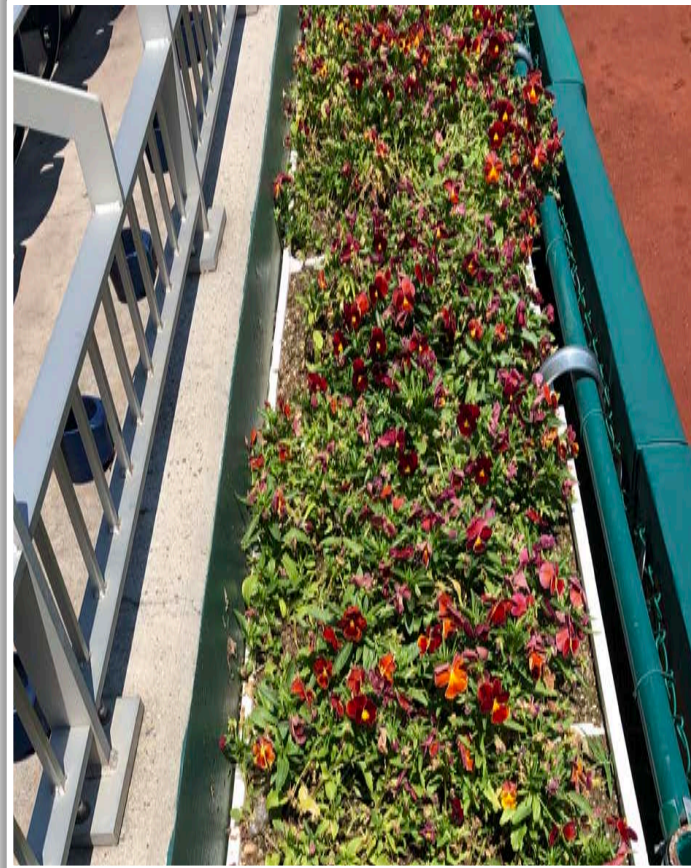

Nationals Park Ground Rules

LF Wall Photos: