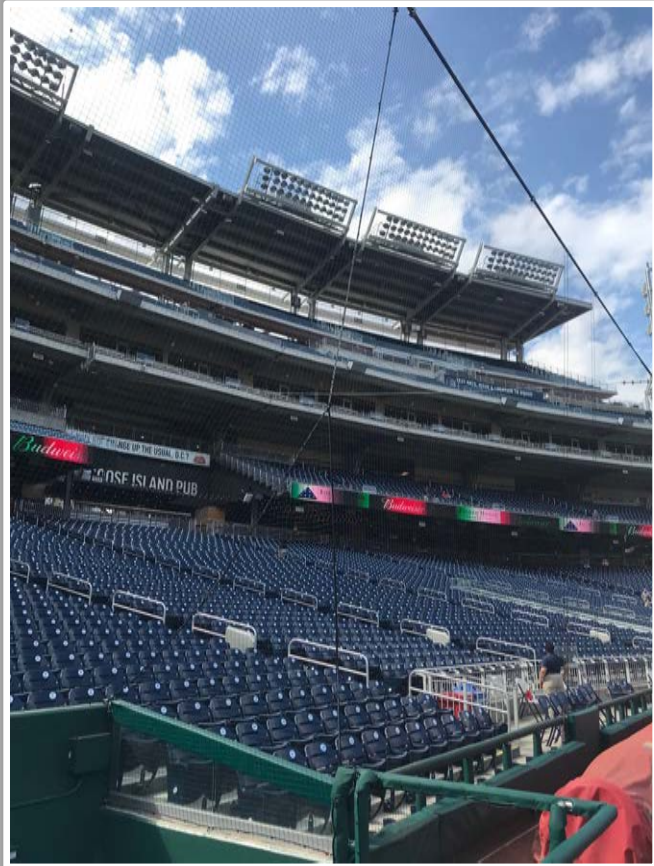

3B Pitcher Camera

3B Batter Camera

A ball that strikes the camera behind the netting and enclosed padding is **live and in play** unless it becomes lodged or is otherwise deemed unplayable (i.e. goes completely through the netting).

Nationals Park Ground Rules

3B Camera Well Photos:

Nationals Park Ground Rules

LF Fan Safety Netting Photos:

Nationals Park Ground Rules

LF Fan Safety Netting Photos:

Nationals Park Ground Rules

LF Corner Photos: