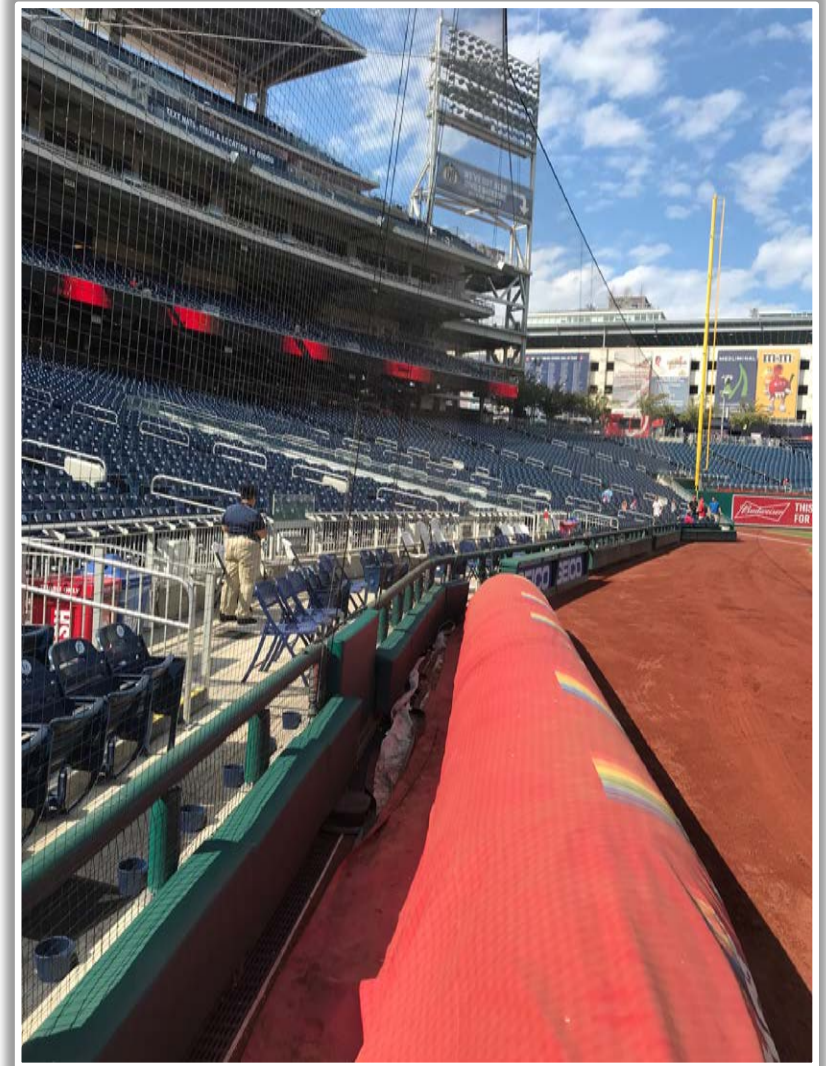

Nationals Park Ground Rules

LF Fan Safety Netting Photos: