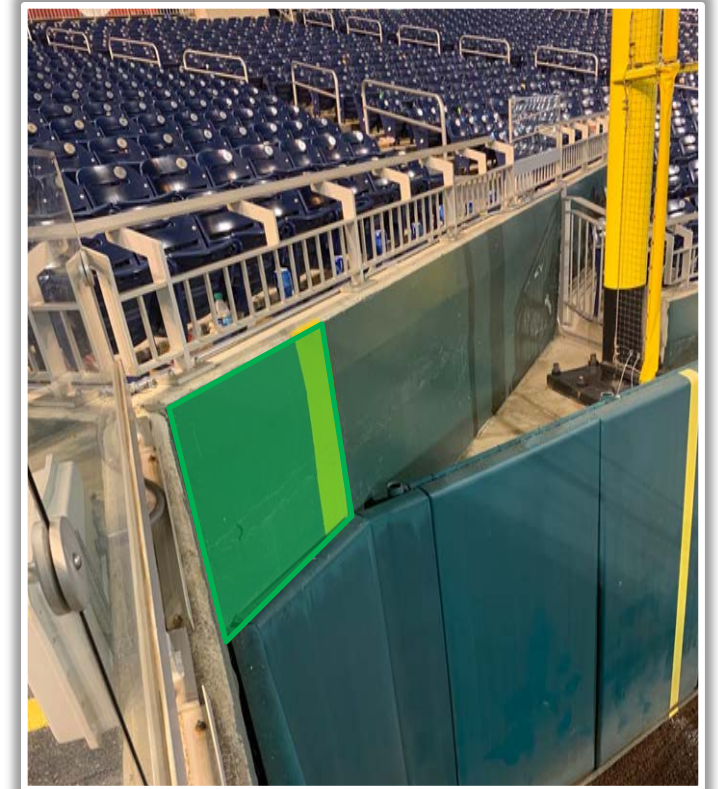

Nationals Park Ground Rules

RULE #2: Ball in flight striking the higher wall at a point above the lower wall and bounding over the lower wall: **Home Run**

Nationals Park Ground Rules

RULE #3: Fair bounding ball striking the portion of the wall that is recessed above the padded outfield wall: **Out of Play, Two Bases**

Nationals Park Ground Rules

RULE #4: Fair bounding ball striking above the padded outfield wall on or to the left of the vertical yellow line in foul territory: **In Play**

Nationals Park Ground Rules

RULE #5: Ball in flight striking beyond outfield fence and landing in the flowerbed or striking the fan safety railing in fair territory: **Home Run**

Nationals Park Ground Rules

RULE #6: The green metal support pipe on top of the chain-link fence is recessed and behind the outfield wall.

- Ball in flight striking the metal support pipe: **Home Run**
- Bouncing ball striking the metal support pipe: **Out of Play**

Nationals Park Ground Rules

RULE #7: Ball in flight striking the top of the padded surface angled into the stands on top of the out-of-town scoreboard, as well as the plexiglass or fan safety railing, in fair territory: **Home Run**