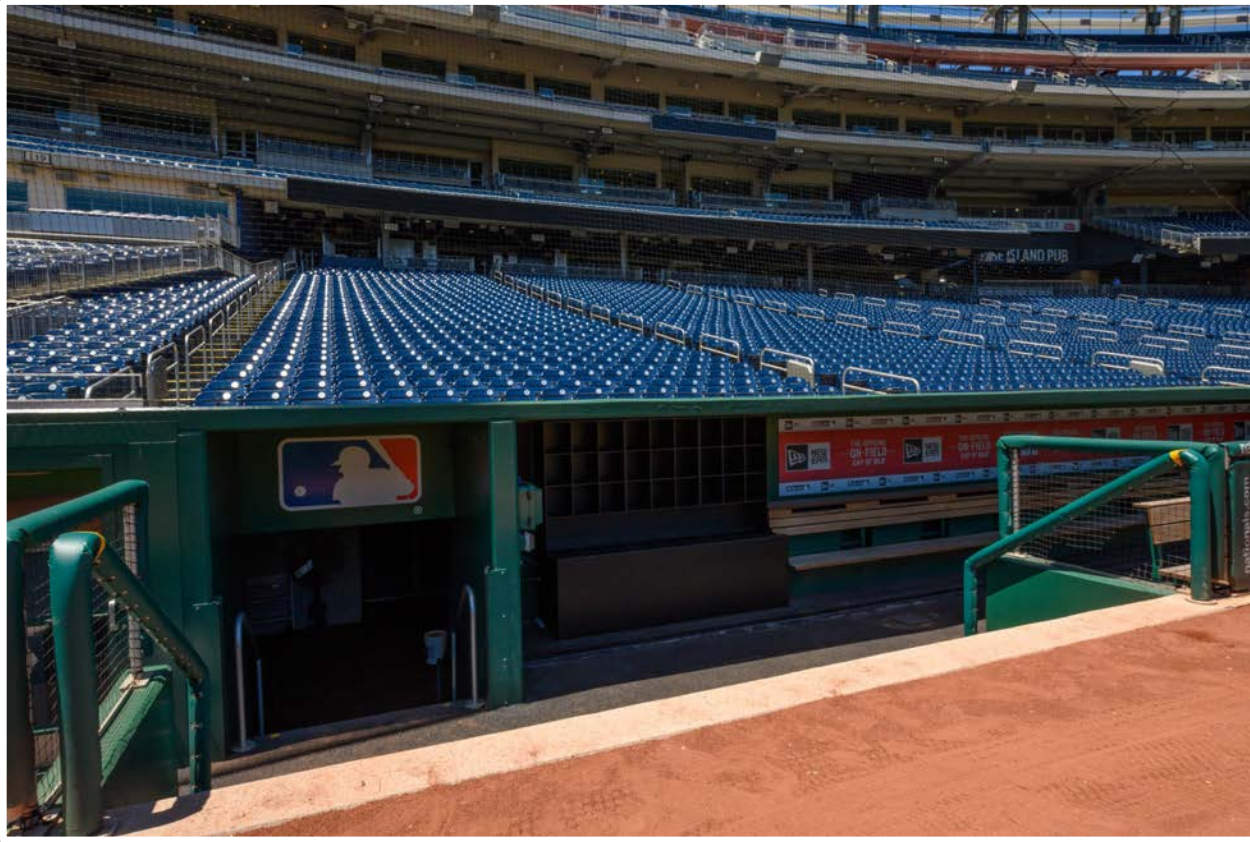

Nationals Park Ground Rules

3B Dugout Photos: