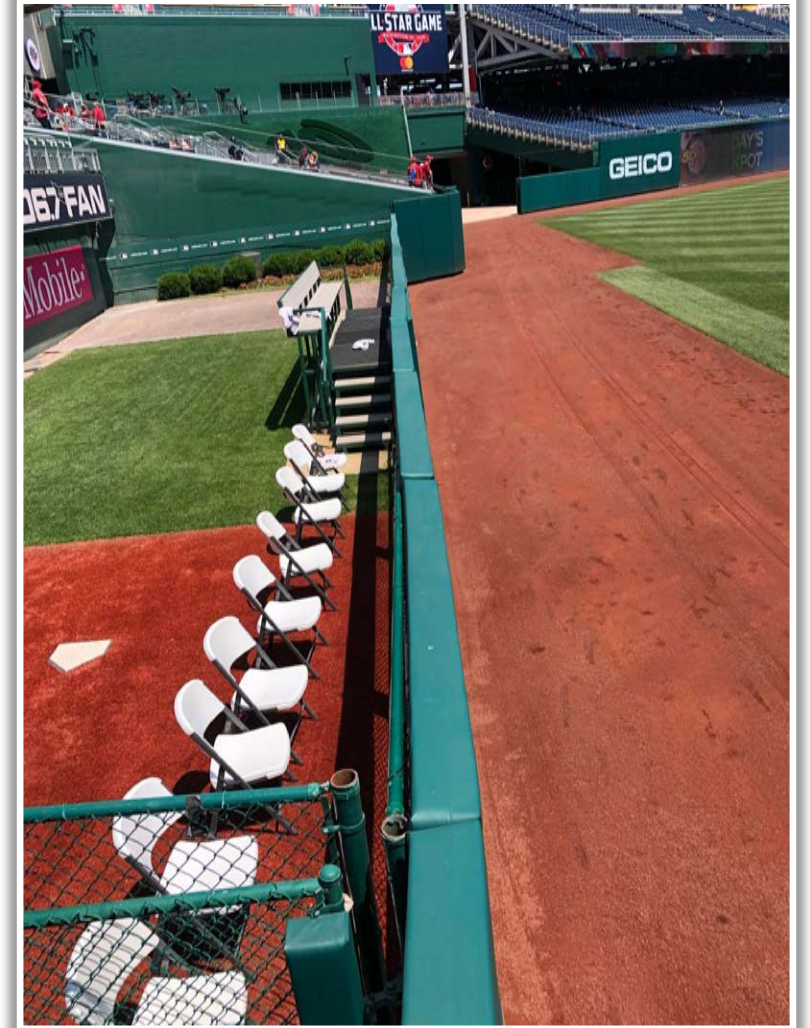

Nationals Park Ground Rules

LF Wall Photos: