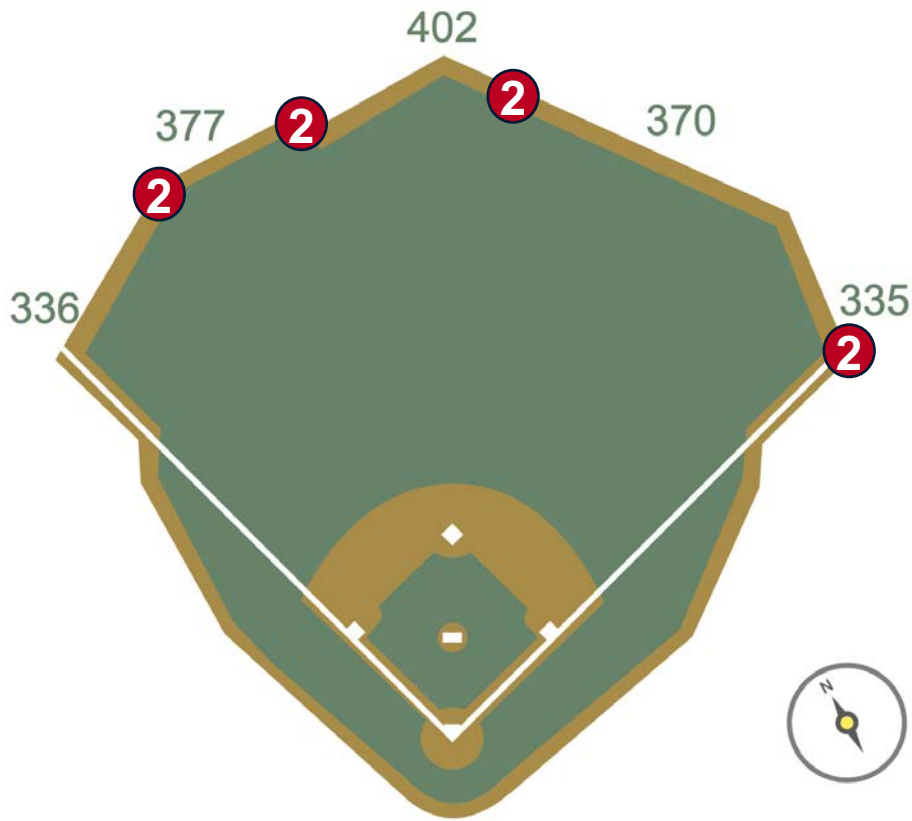

Nationals Park

2023 Ground Rules

Date: March 30, 2023

Nationals Park Ground Rules

RULE #1: Fair bounding ball striking the metal safety railing in the left field corner above the green concrete wall that is between the foul pole and the angled plexiglass/railing down the foul line: **Out of Play**

Nationals Park Ground Rules

RULE #2: Ball in flight striking the higher wall at a point above the lower wall and bounding over the lower wall: **Home Run**

Nationals Park Ground Rules

RULE #3: Fair bounding ball striking the portion of the wall that is recessed above the padded outfield wall: **Out of Play, Two Bases**

Nationals Park Ground Rules

RULE #4: Fair bounding ball striking above the padded outfield wall on or to the left of the vertical yellow line in foul territory: **In Play**

Nationals Park Ground Rules

RULE #5: Ball in flight striking beyond outfield fence and landing in the flowerbed or striking the fan safety railing in fair territory: **Home Run**