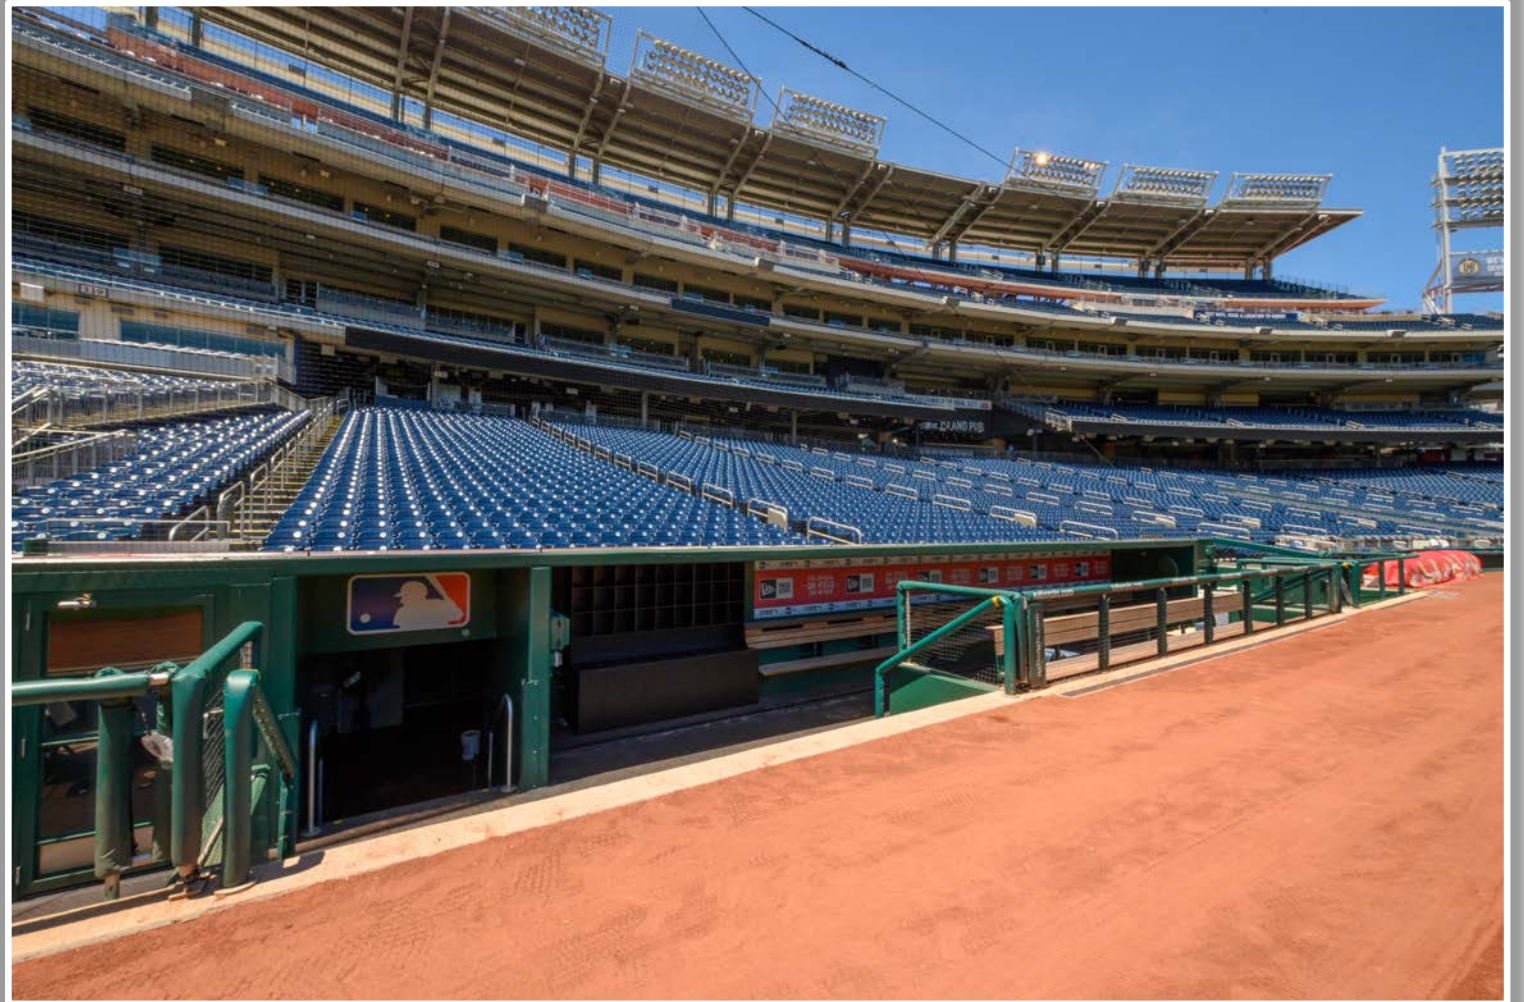

Nationals Park Ground Rules

RULE #7: Ball in flight striking the top of the padded surface angled into the stands on top of the out-of-town scoreboard, as well as the plexiglass or fan safety railing, in fair territory: **Home Run**

Nationals Park Ground Rules

Backstop Photos:

Nationals Park Ground Rules

3B Dugout Photos:

Nationals Park Ground Rules

3B Dugout Photos:

Nationals Park Ground Rules

3B iPad Camera Photos:

3B Pitcher Camera

3B Batter Camera

A ball that strikes the camera behind the netting and enclosed padding is **live and in play** unless it becomes lodged or is otherwise deemed unplayable (i.e. goes completely through the netting).