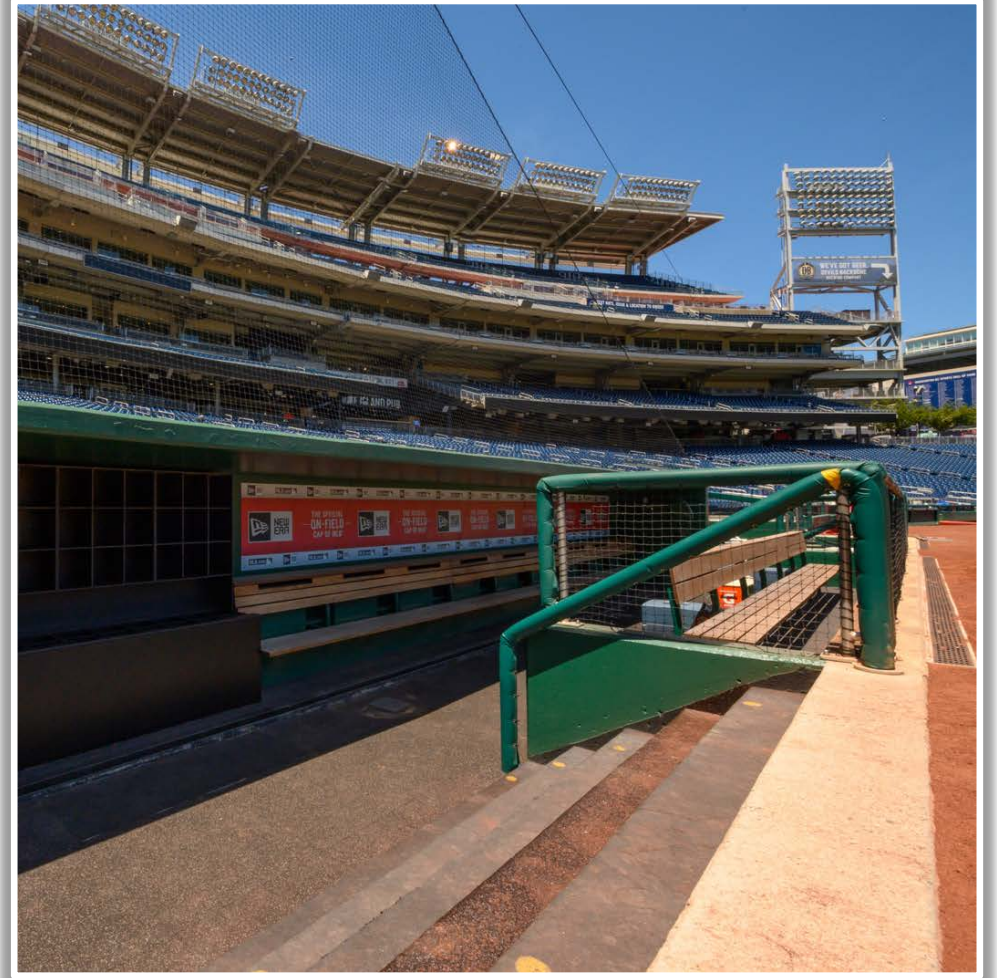

Nationals Park Ground Rules

3B Dugout Photos: