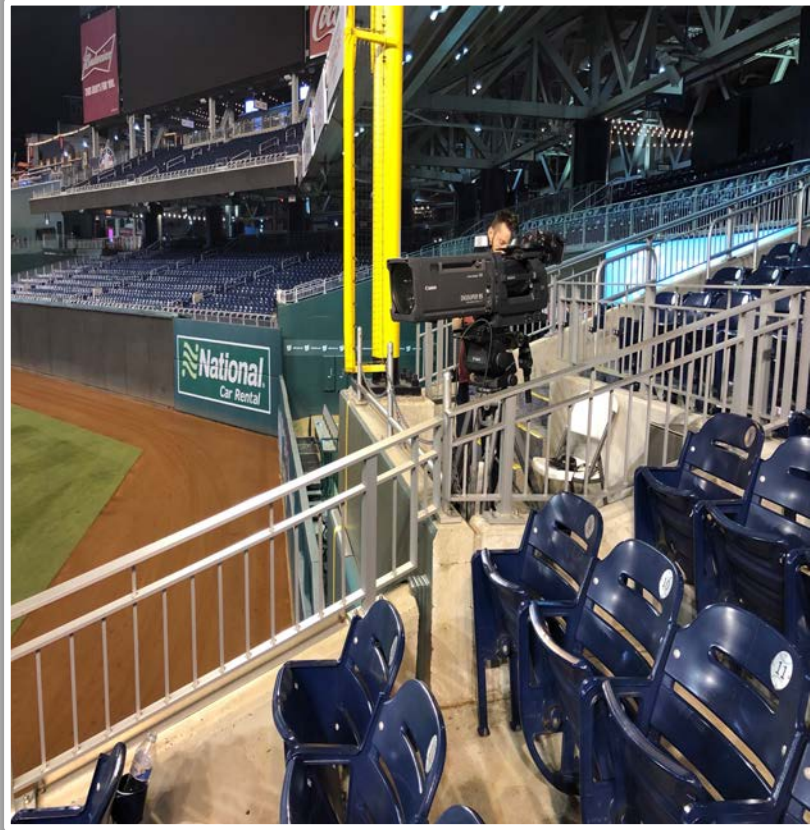

Nationals Park Ground Rules

RF Corner Photos: