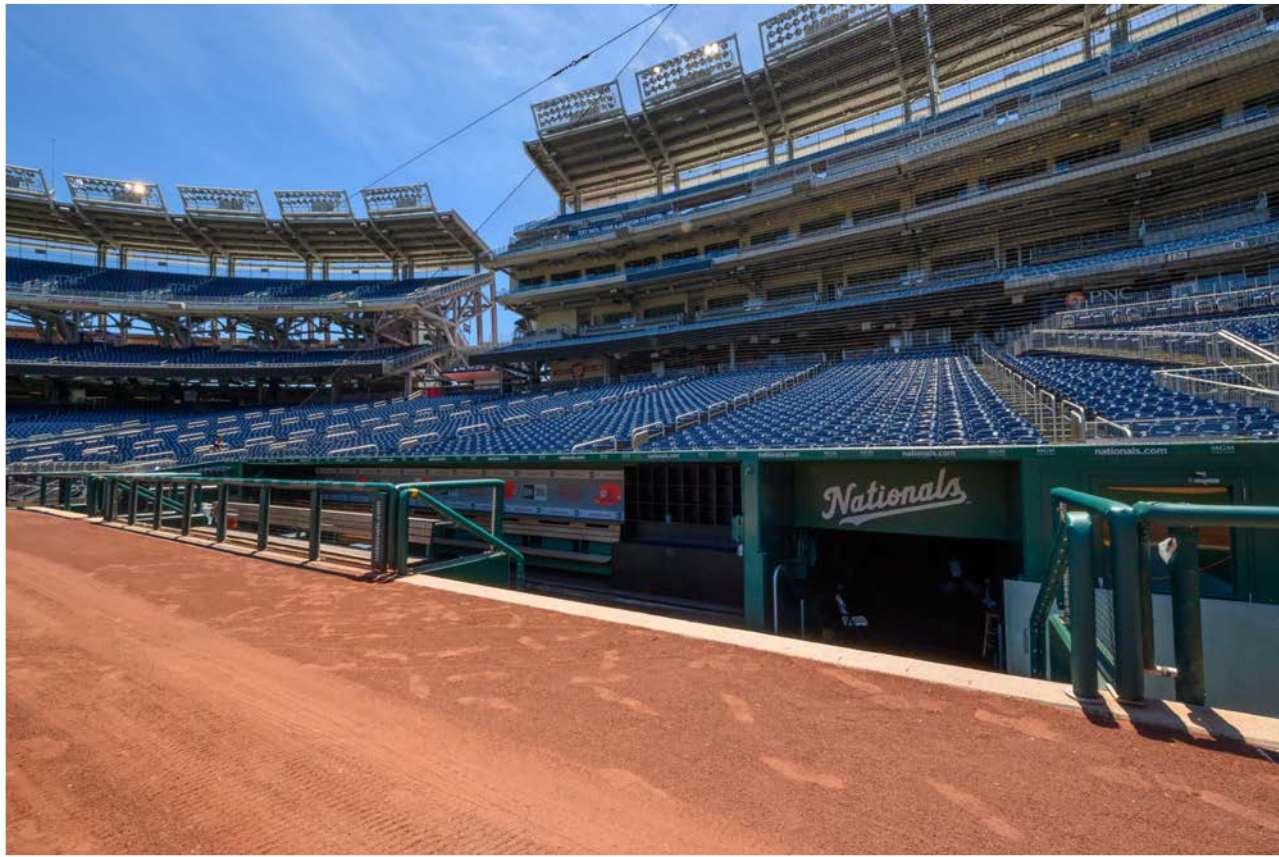

Nationals Park Ground Rules

1B Dugout Photos: