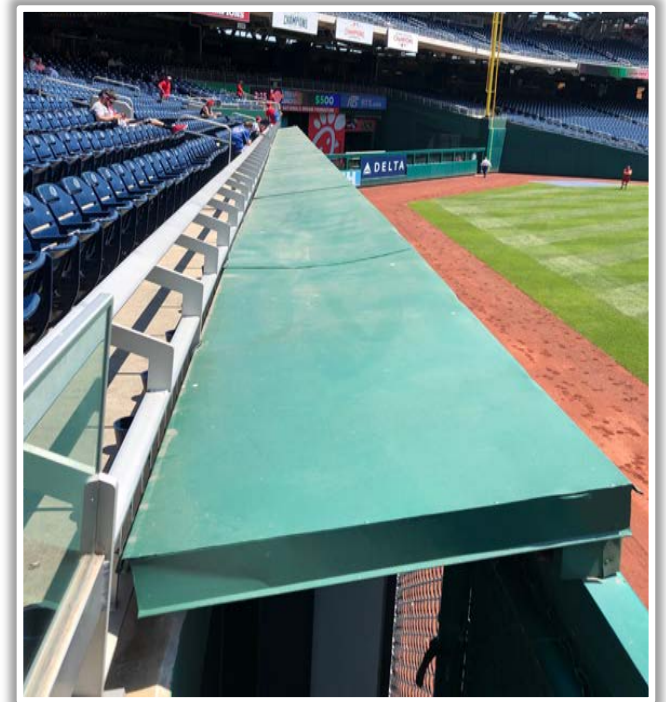

Nationals Park Ground Rules

RULE #6: The green metal support pipe on top of the chain-link fence is recessed and behind the outfield wall.

- Ball in flight striking the metal support pipe: **Home Run**
- Bouncing ball striking the metal support pipe: **Out of Play**

Nationals Park Ground Rules

RULE #7: Ball in flight striking the top of the padded surface angled into the stands on top of the out-of-town scoreboard, as well as the plexiglass or fan safety railing, in fair territory: **Home Run**