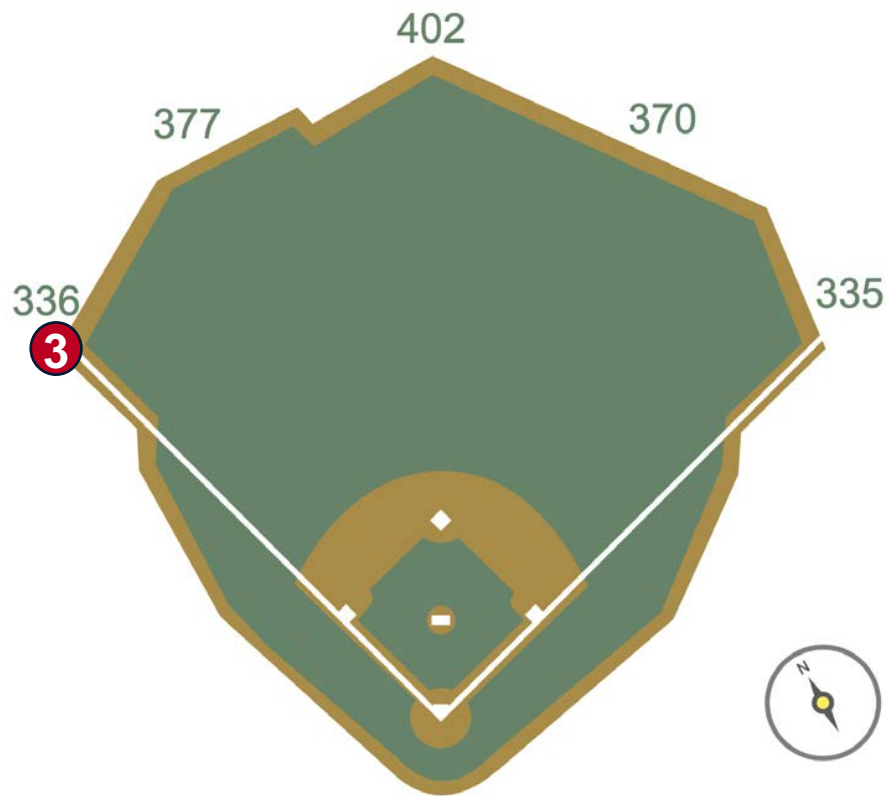

Nationals Park

2023 Ground Rules

Date: March 30, 2023

Nationals Park Ground Rules

RULE #1: Fair bounding ball striking the metal safety railing in the left field corner above the green concrete wall that is between the foul pole and the angled plexiglass/railing down the foul line: **Out of Play**

Nationals Park Ground Rules

RULE #2: Ball in flight striking the higher wall at a point above the lower wall and bounding over the lower wall: **Home Run**

Nationals Park Ground Rules

RULE #3: Fair bounding ball striking the portion of the wall that is recessed above the padded outfield wall: **Out of Play, Two Bases**

Nationals Park Ground Rules

RULE #4: Fair bounding ball striking above the padded outfield wall on or to the left of the vertical yellow line in foul territory: **In Play**

Nationals Park Ground Rules

RULE #5: Ball in flight striking beyond outfield fence and landing in the flowerbed or striking the fan safety railing in fair territory: **Home Run**