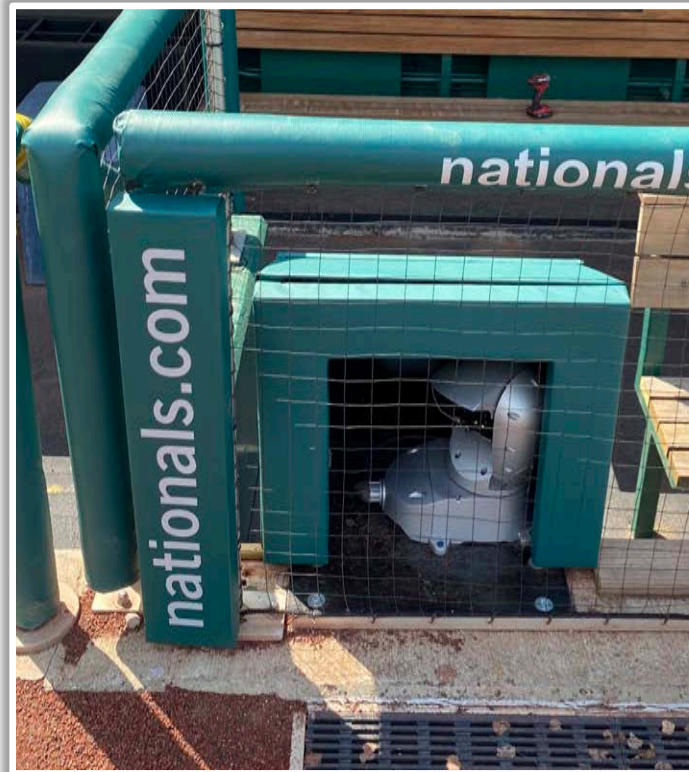

Nationals Park Ground Rules

Backstop Photos:

Nationals Park Ground Rules

3B Dugout Photos:

Nationals Park Ground Rules

3B Dugout Photos:

Nationals Park Ground Rules

3B iPad Camera Photos:

3B Pitcher Camera

3B Batter Camera

A ball that strikes the camera behind the netting and enclosed padding is **live and in play** unless it becomes lodged or is otherwise deemed unplayable (i.e. goes completely through the netting).