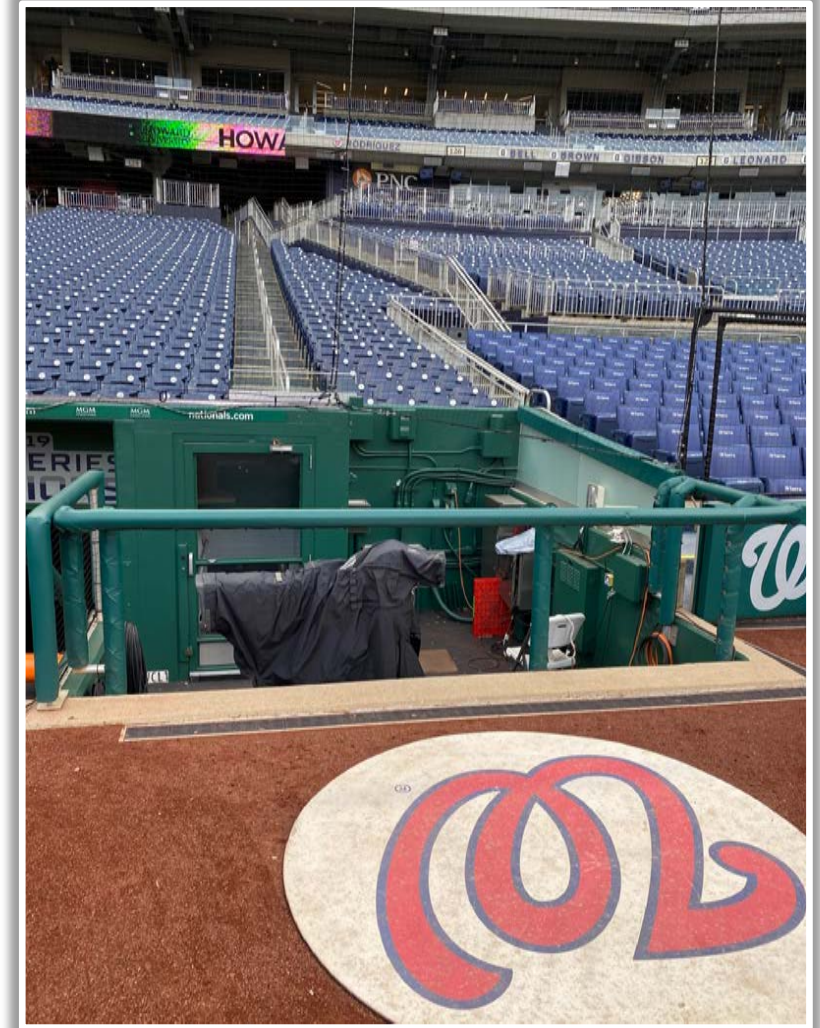

Nationals Park Ground Rules

1B Camera Well Photos: