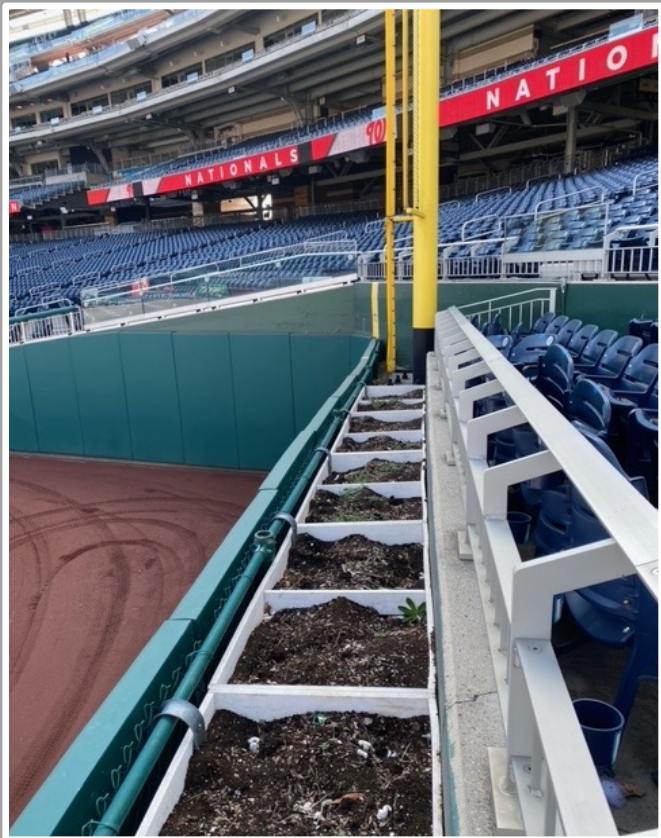

3B Pitcher Camera

3B Batter Camera

A ball that strikes the camera behind the netting and enclosed padding is **live and in play** unless it becomes lodged or is otherwise deemed unplayable (i.e. goes completely through the netting).

Nationals Park Ground Rules

3B Camera Well Photos:

Nationals Park Ground Rules

LF Fan Safety Netting Photos:

Nationals Park Ground Rules

LF Fan Safety Netting Photos:

Nationals Park Ground Rules

LF Corner Photos: