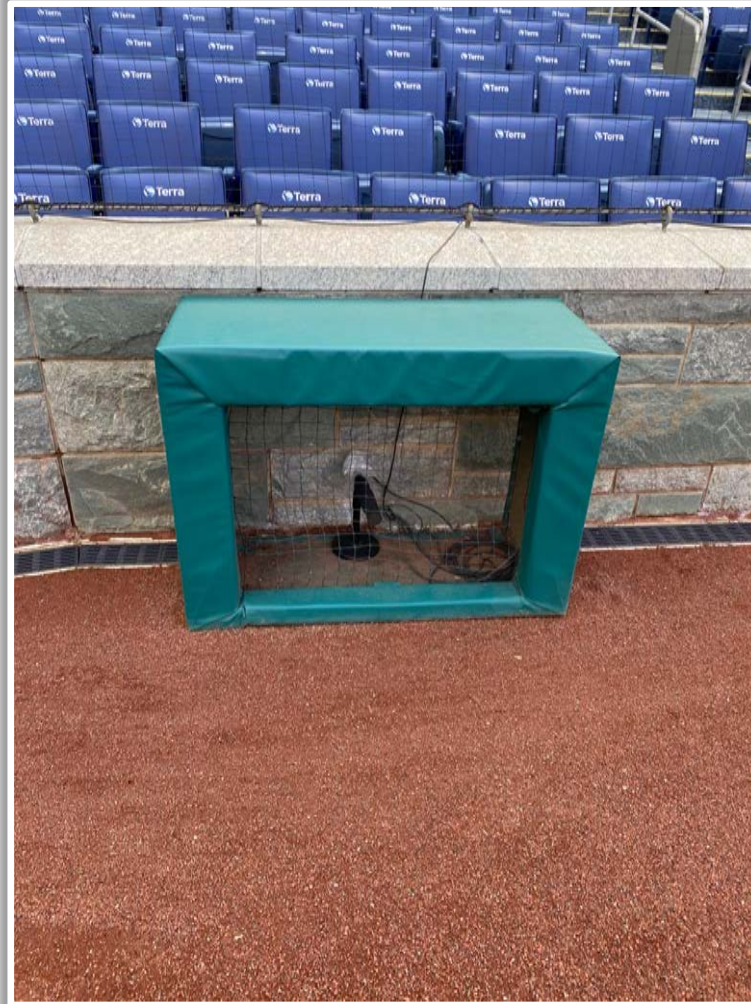

Nationals Park Ground Rules

Backstop Photos: