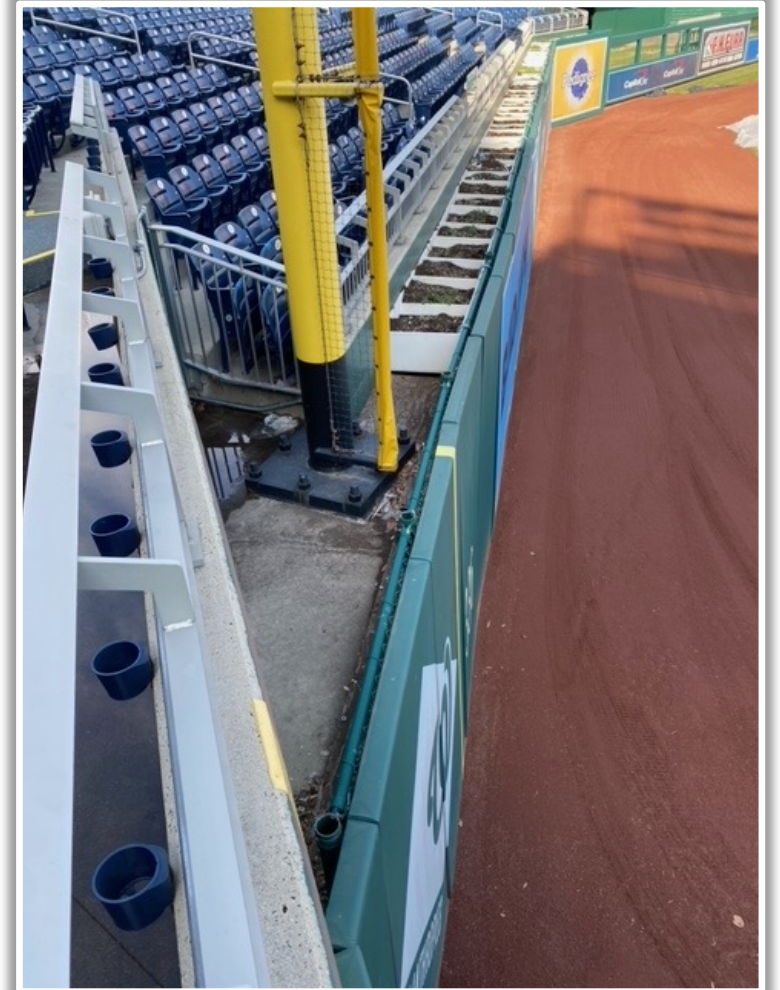

Nationals Park Ground Rules

RULE #6: The green metal support pipe on top of the chain-link fence is recessed and behind the outfield wall.

- Ball in flight striking the metal support pipe: **Home Run**
- Bouncing ball striking the metal support pipe: **Out of Play**

3B Pitcher Camera

3B Batter Camera

A ball that strikes the camera behind the netting and enclosed padding is **live and in play** unless it becomes lodged or is otherwise deemed unplayable (i.e. goes completely through the netting).

Nationals Park Ground Rules

3B Camera Well Photos:

Nationals Park Ground Rules

LF Fan Safety Netting Photos:

Nationals Park Ground Rules

LF Fan Safety Netting Photos:

Nationals Park Ground Rules

LF Corner Photos: