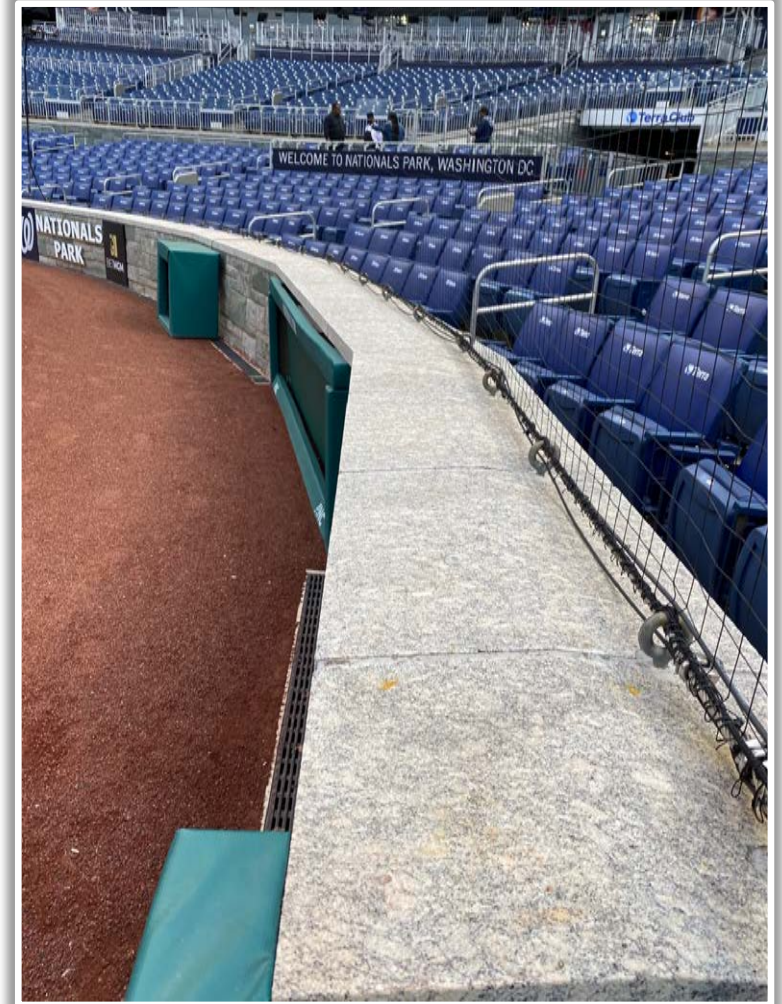

Nationals Park Ground Rules

Backstop Photos: