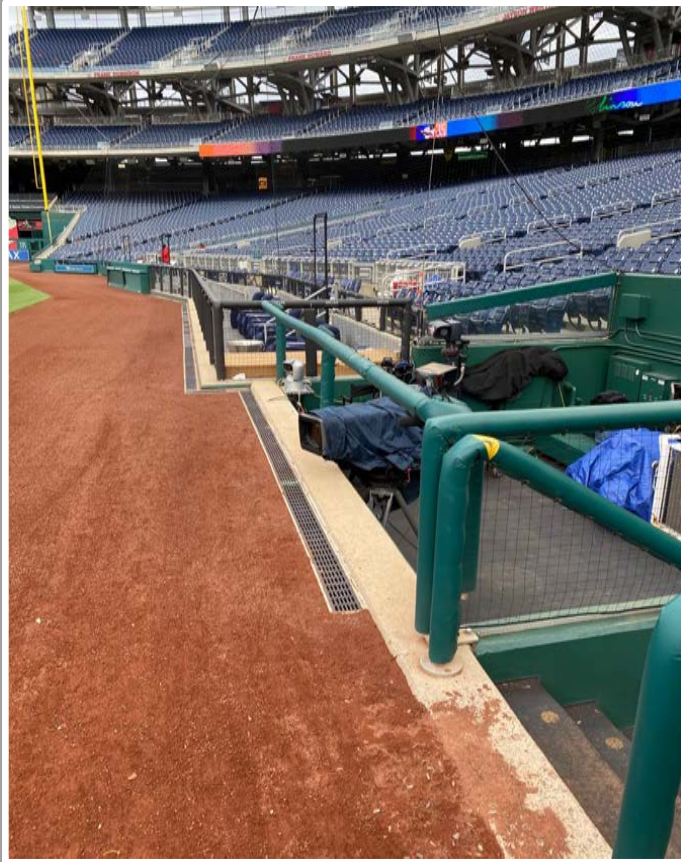

Nationals Park Ground Rules

1B Camera Well Photos: