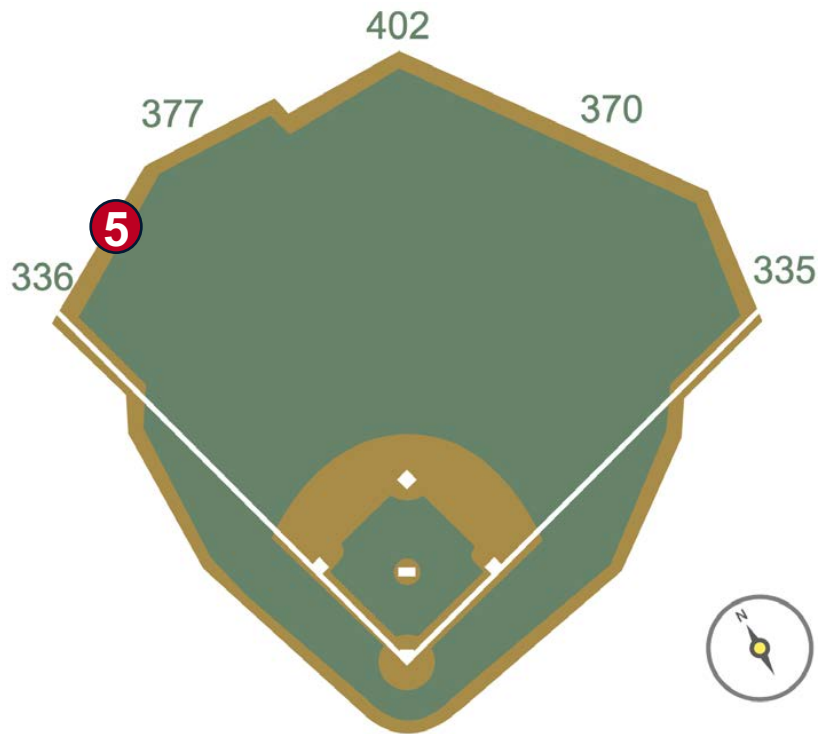

Nationals Park Ground Rules

RULE #2: Ball in flight striking the higher wall at a point above the lower wall and bounding over the lower wall: **Home Run**

Nationals Park Ground Rules

RULE #3: Fair bounding ball striking the portion of the wall that is recessed above the padded outfield wall: **Out of Play, Two Bases**

Nationals Park Ground Rules

RULE #4: Fair bounding ball striking above the padded outfield wall on or to the left of the vertical yellow line in foul territory: **In Play**

Nationals Park Ground Rules

RULE #5: Ball in flight striking beyond outfield fence and landing in the flowerbed or striking the fan safety railing in fair territory: **Home Run**