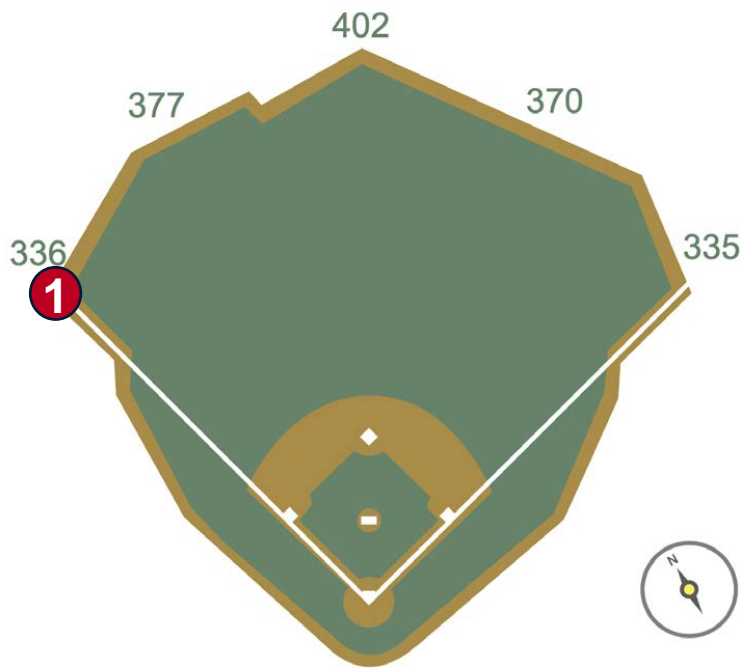

Nationals Park

2023 Ground Rules

Date: March 30, 2023

Nationals Park Ground Rules

RULE #1: Fair bounding ball striking the metal safety railing in the left field corner above the green concrete wall that is between the foul pole and the angled plexiglass/railing down the foul line: **Out of Play**

Nationals Park Ground Rules

RULE #2: Ball in flight striking the higher wall at a point above the lower wall and bounding over the lower wall: **Home Run**

Nationals Park Ground Rules

RULE #3: Fair bounding ball striking the portion of the wall that is recessed above the padded outfield wall: **Out of Play, Two Bases**

Nationals Park Ground Rules

RULE #4: Fair bounding ball striking above the padded outfield wall on or to the left of the vertical yellow line in foul territory: **In Play**

Nationals Park Ground Rules

RULE #5: Ball in flight striking beyond outfield fence and landing in the flowerbed or striking the fan safety railing in fair territory: **Home Run**