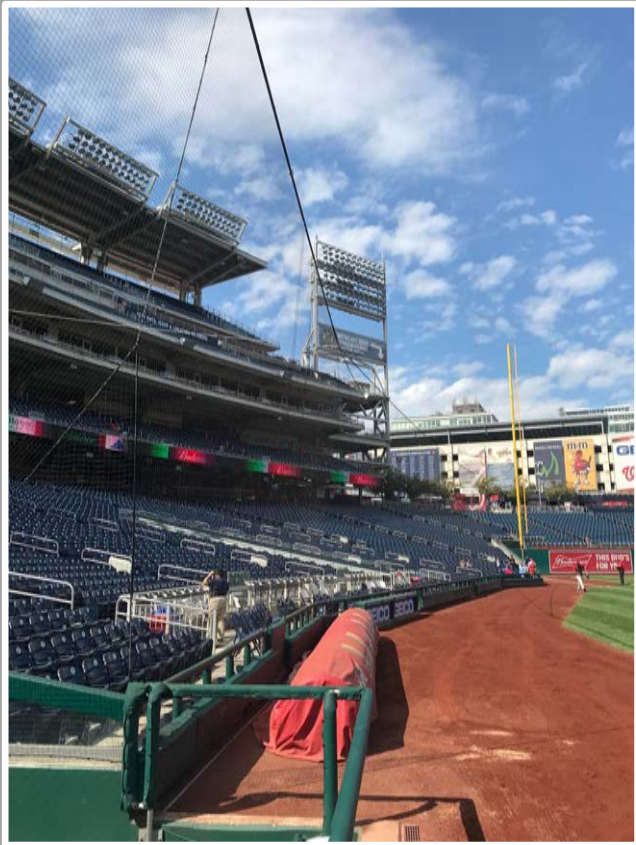

Nationals Park Ground Rules

LF Fan Safety Netting Photos: