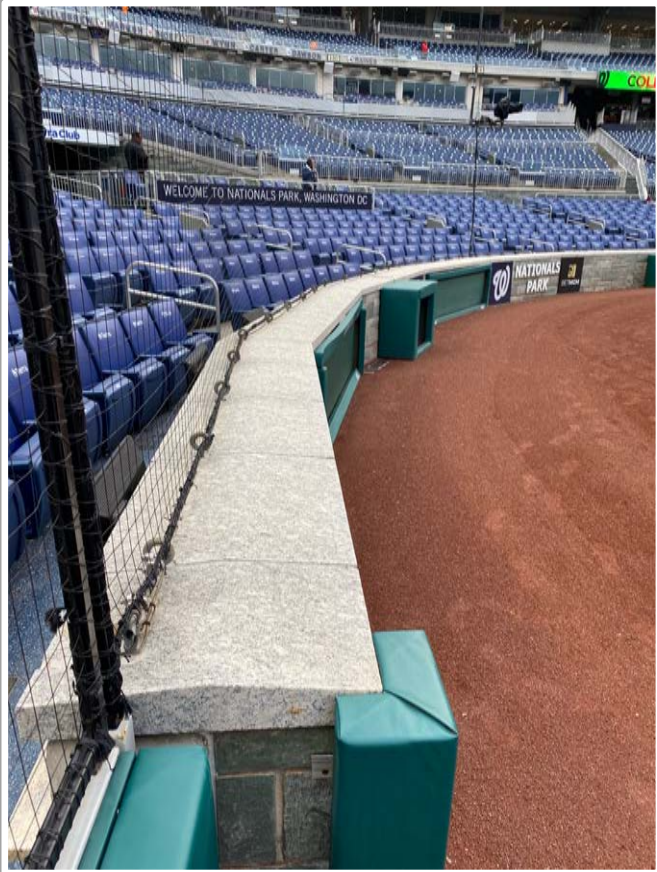

Nationals Park Ground Rules

Backstop Photos: