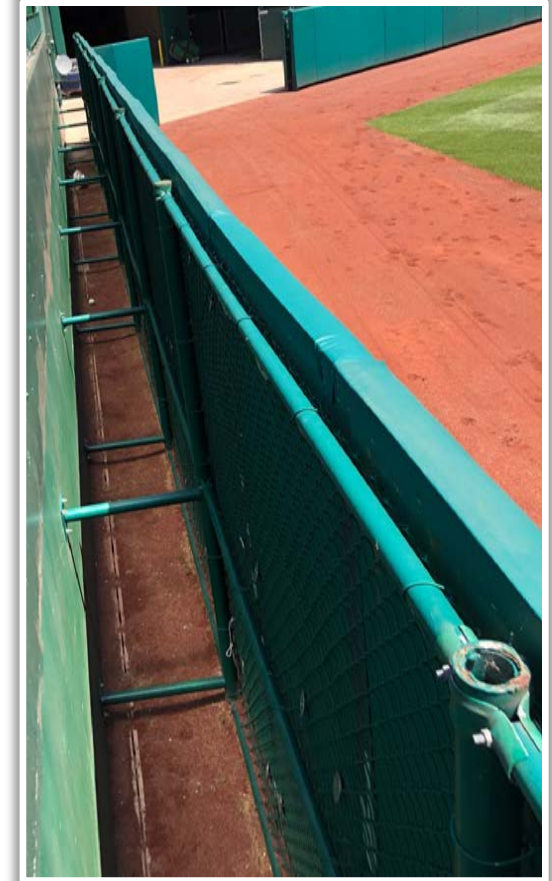

Nationals Park Ground Rules

RULE #2: Ball in flight striking the higher wall at a point above the lower wall and bounding over the lower wall: **Home Run**

Nationals Park Ground Rules

RULE #3: Fair bounding ball striking the portion of the wall that is recessed above the padded outfield wall: **Out of Play, Two Bases**

Nationals Park Ground Rules

RULE #4: Fair bounding ball striking above the padded outfield wall on or to the left of the vertical yellow line in foul territory: **In Play**

Nationals Park Ground Rules

RULE #5: Ball in flight striking beyond outfield fence and landing in the flowerbed or striking the fan safety railing in fair territory: **Home Run**

Nationals Park Ground Rules

RULE #6: The green metal support pipe on top of the chain-link fence is recessed and behind the outfield wall.

- Ball in flight striking the metal support pipe: **Home Run**
- Bouncing ball striking the metal support pipe: **Out of Play**