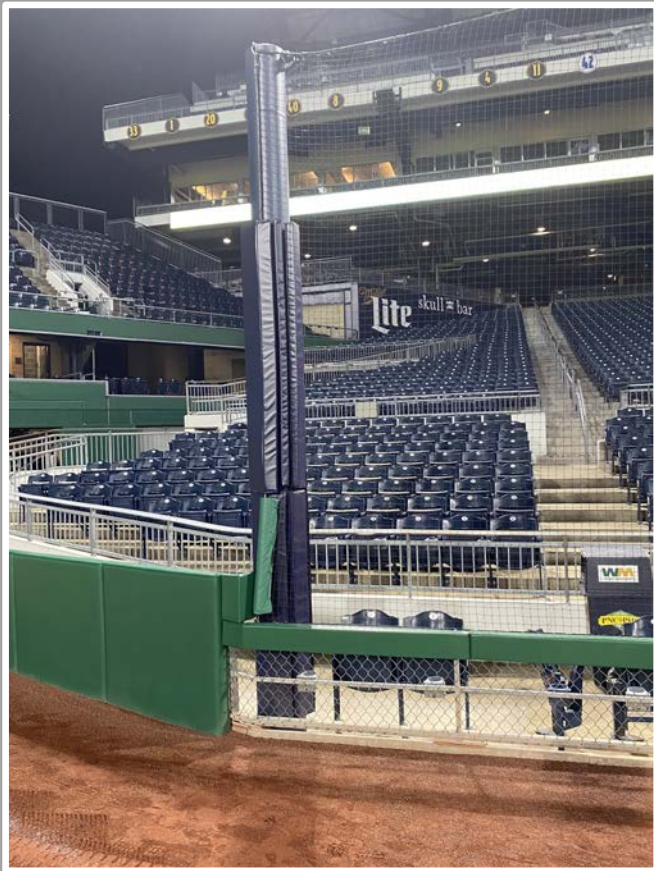

- Ball in flight striking the recessed metal pole: **Home Run**
- Bouncing ball striking the recessed metal pole: **Two Bases**

PNC Park Ground Rules

RULE #4: Batted ball in flight striking padding on taller wall in right-center field at a point above the right-center field stands and continuing into the right-center field stands: **Home Run**

3B Camera Well Photos:

PNC Park Ground Rules

LF Fan Safety Netting Photos:

PNC Park Ground Rules

LF Fan Safety Netting Photos (Cont.):

Blue Pole is Live and In Play

PNC Park Ground Rules

LF Corner Photos:

PNC Park Ground Rules

LF Foul Pole Photos:

PNC Park Ground Rules

LF Wall Photos:

PNC Park Ground Rules

OF Wall Photos:

| PNC Park Ground Rules

RF Wall Photos:

PNC Park Ground Rules

RF Foul Territory Photos:

PNC Park Ground Rules

RF Extended Fan Safety Netting Photos:

PNC Park Ground Rules

1B Dugout Photos:

PNC Park Ground Rules

1B iPad Camera Photos: