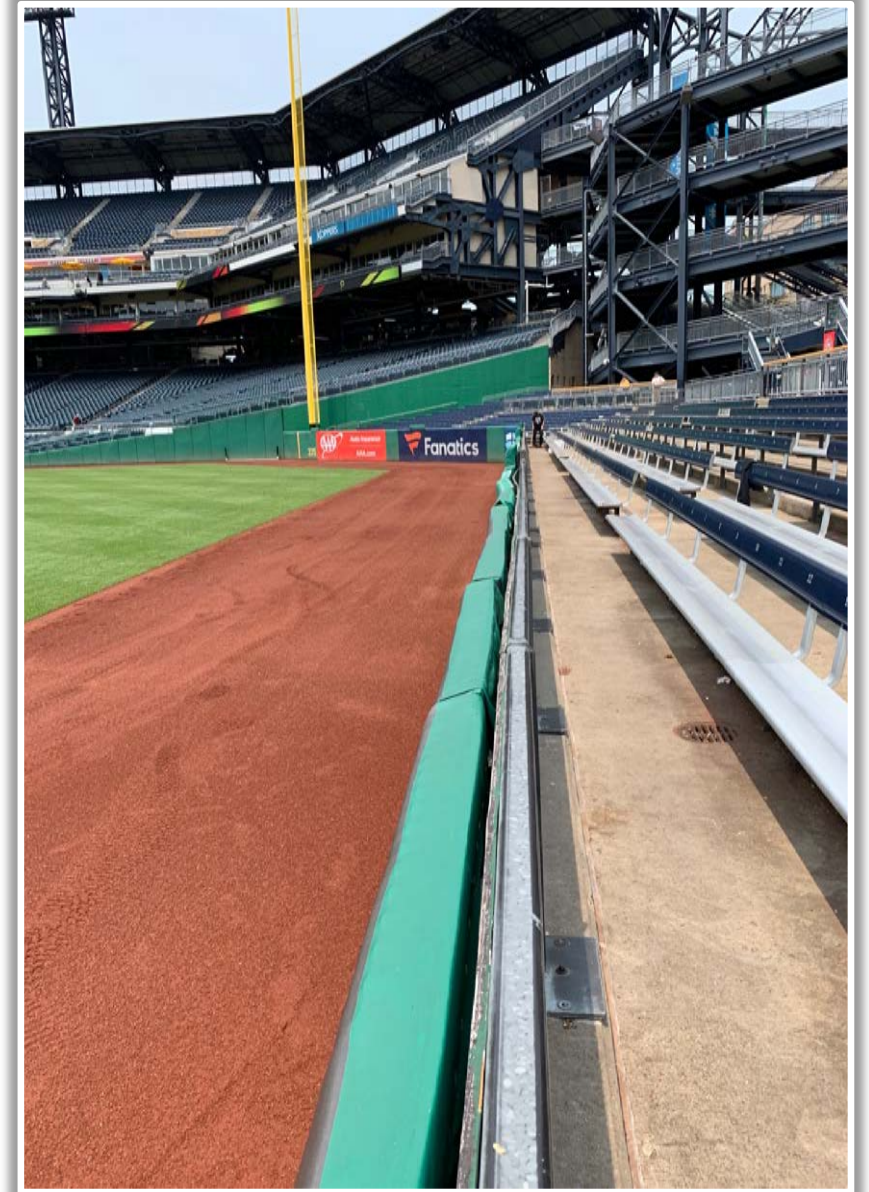

PNC Park Ground Rules

LF Wall Photos: