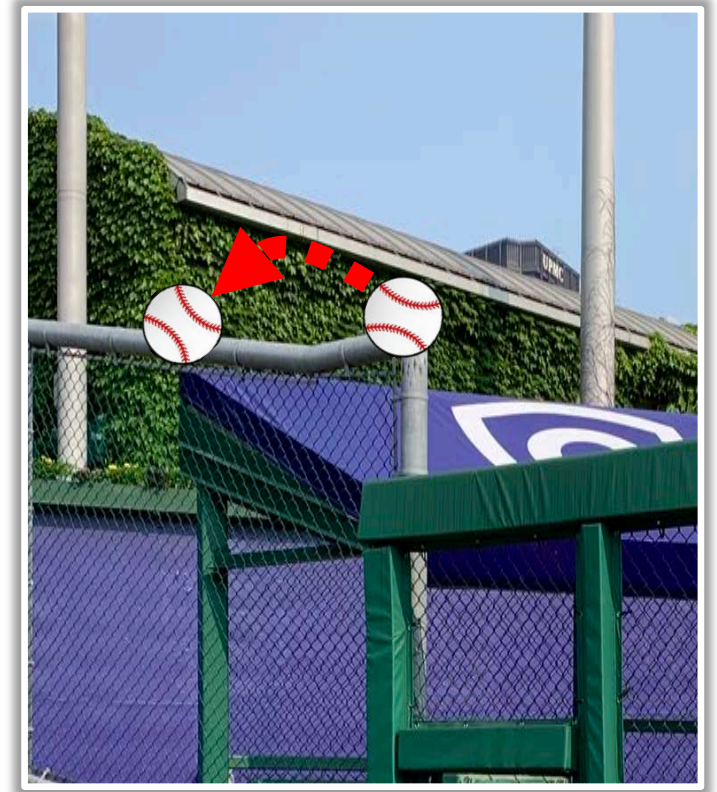

PNC Park Ground Rules

RULE #2: Batted ball in flight striking base of chain-link bullpen fence and bounding over outfield wall: **Two Bases**

PNC Park Ground Rules

RULE #3: The recessed metal poles beyond the left-center field bullpen entrance and right-center field wall are out of play.

- Ball in flight striking the recessed metal pole: **Home Run**
- Bouncing ball striking the recessed metal pole: **Two Bases**

PNC Park Ground Rules

RULE #4: Batted ball in flight striking padding on taller wall in right-center field at a point above the right-center field stands and continuing into the right-center field stands: **Home Run**

PNC Park Ground Rules

RULE #5: Fair bounding ball striking to the right of the right field foul line and caroming back onto the playing field: **In Play**

PNC Park Ground Rules

RULE #6: Fair bounding ball striking to the right of the right field foul line and entering the stands: **Two Bases**

A ball that strikes the camera behind the netting and enclosed padding is **live and in play** unless it becomes lodged or is otherwise deemed unplayable (i.e. goes completely through the netting).

PNC Park Ground Rules