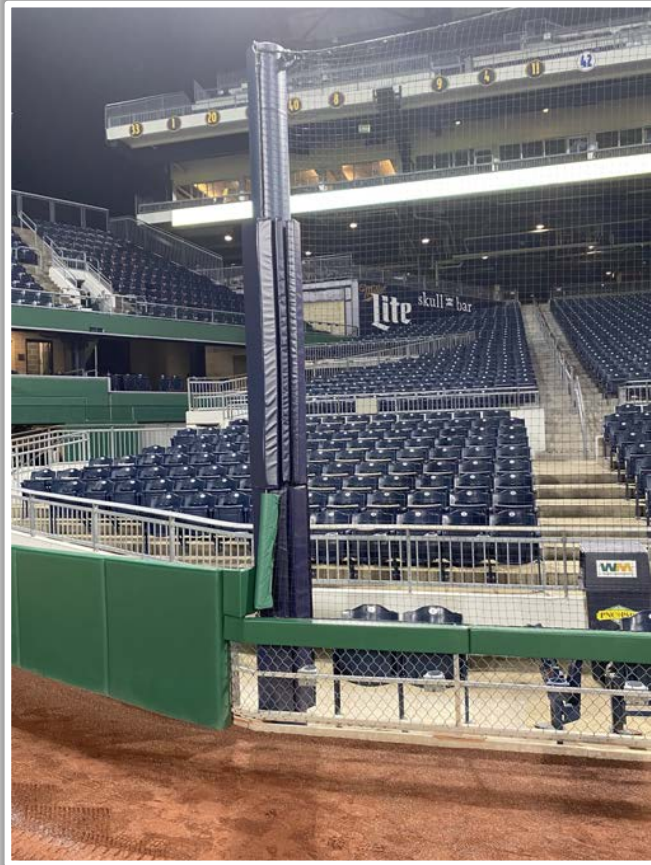

- Ball in flight striking the recessed metal pole: **Home Run**
- Bouncing ball striking the recessed metal pole: **Two Bases**

PNC Park Ground Rules

RULE #4: Batted ball in flight striking padding on taller wall in right-center field at a point above the right-center field stands and continuing into the right-center field stands: **Home Run**

3B Camera Well Photos:

PNC Park Ground Rules

LF Fan Safety Netting Photos:

PNC Park Ground Rules

LF Fan Safety Netting Photos (Cont.):

Blue Pole is Live and In Play

PNC Park Ground Rules

LF Corner Photos:

PNC Park Ground Rules

LF Foul Pole Photos:

PNC Park Ground Rules

LF Wall Photos:

PNC Park Ground Rules

OF Wall Photos:

| PNC Park Ground Rules

RF Wall Photos:

PNC Park Ground Rules

RF Foul Territory Photos:

PNC Park Ground Rules

RF Extended Fan Safety Netting Photos:

PNC Park Ground Rules

1B Dugout Photos:

PNC Park Ground Rules

1B iPad Camera Photos: