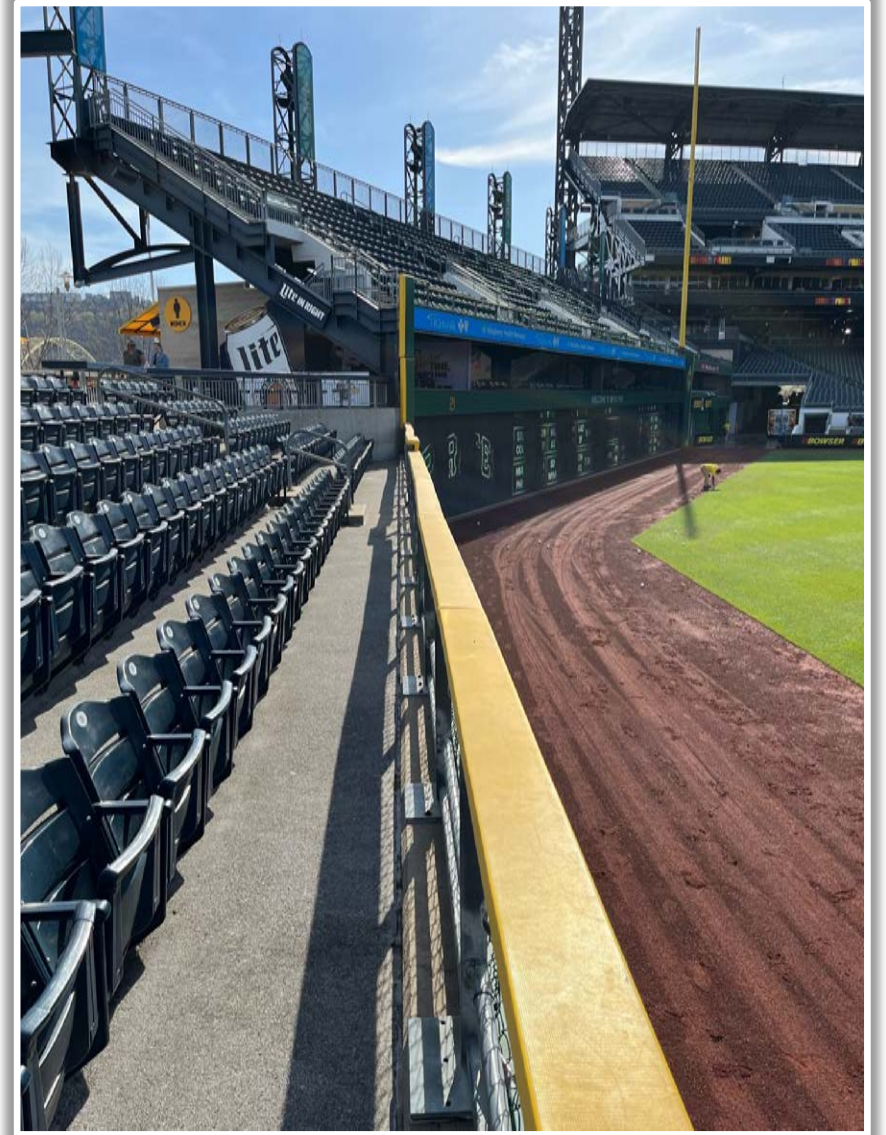

PNC Park Ground Rules

RULE #2: Batted ball in flight striking base of chain-link bullpen fence and bounding over outfield wall: **Two Bases**

PNC Park Ground Rules

RULE #3: The recessed metal poles beyond the left-center field bullpen entrance and right-center field wall are out of play.

A ball that strikes the camera behind the netting and enclosed padding is **live and in play** unless it becomes lodged or is otherwise deemed unplayable (i.e. goes completely through the netting).

PNC Park Ground Rules

3B Camera Well Photos:

PNC Park Ground Rules

LF Fan Safety Netting Photos:

PNC Park Ground Rules

LF Fan Safety Netting Photos (Cont.):

Blue Pole is Live and In Play

PNC Park Ground Rules

LF Corner Photos:

PNC Park Ground Rules

LF Foul Pole Photos:

PNC Park Ground Rules

LF Wall Photos:

PNC Park Ground Rules

OF Wall Photos:

| PNC Park Ground Rules

RF Wall Photos: