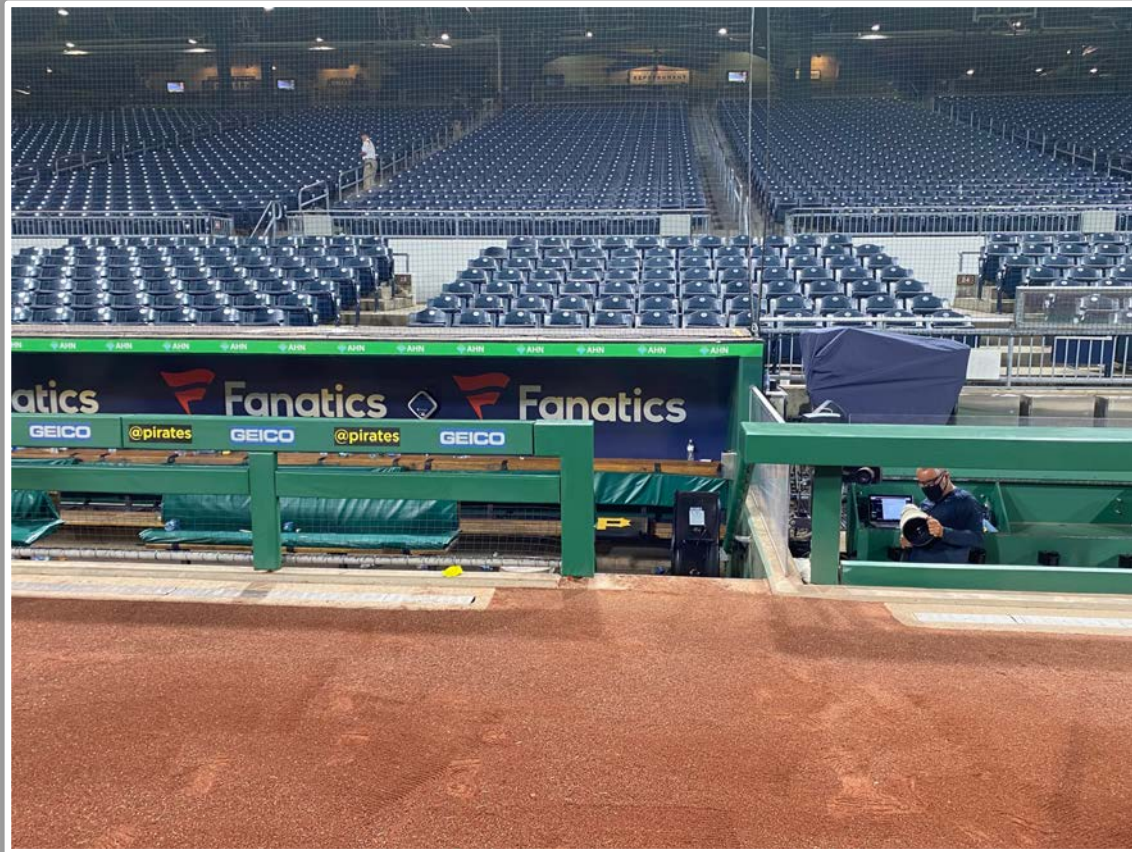

PNC Park Ground Rules

3B Dugout Photos: