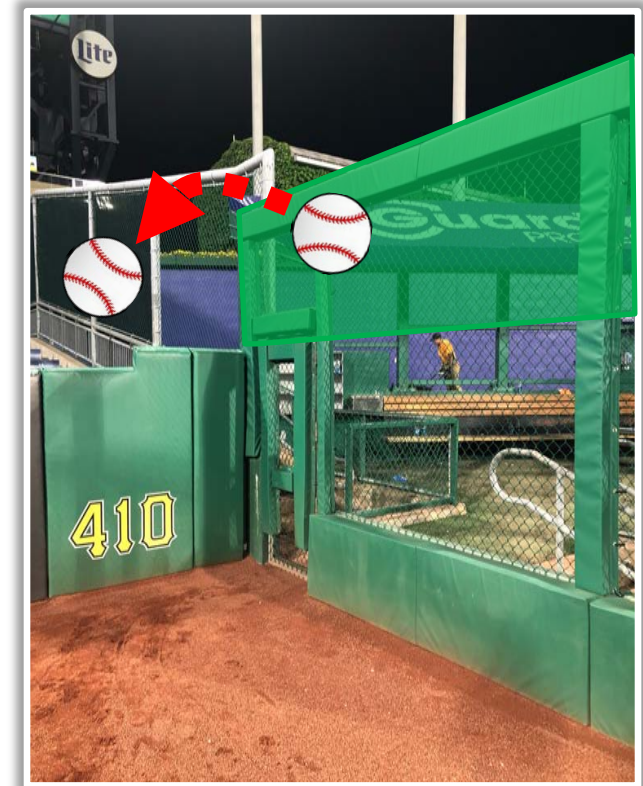

PNC Park

2023 Ground Rules

Date: March 30, 2023

PNC Park Ground Rules

RULE #1: Batted ball in flight striking taller wall in left-center field at a point above the left field stands and continuing into the left field stands: **Home Run**

PNC Park Ground Rules

RULE #2: Batted ball in flight striking base of chain-link bullpen fence and bounding over outfield wall: **Two Bases**

PNC Park Ground Rules

RULE #3: The recessed metal poles beyond the left-center field bullpen entrance and right-center field wall are out of play.

- Ball in flight striking the recessed metal pole: **Home Run**
- Bouncing ball striking the recessed metal pole: **Two Bases**

PNC Park Ground Rules

RULE #4: Batted ball in flight striking padding on taller wall in right-center field at a point above the right-center field stands and continuing into the right-center field stands: **Home Run**

A ball that strikes the camera behind the netting and enclosed padding is **live and in play** unless it becomes lodged or is otherwise deemed unplayable (i.e. goes completely through the netting).

PNC Park Ground Rules