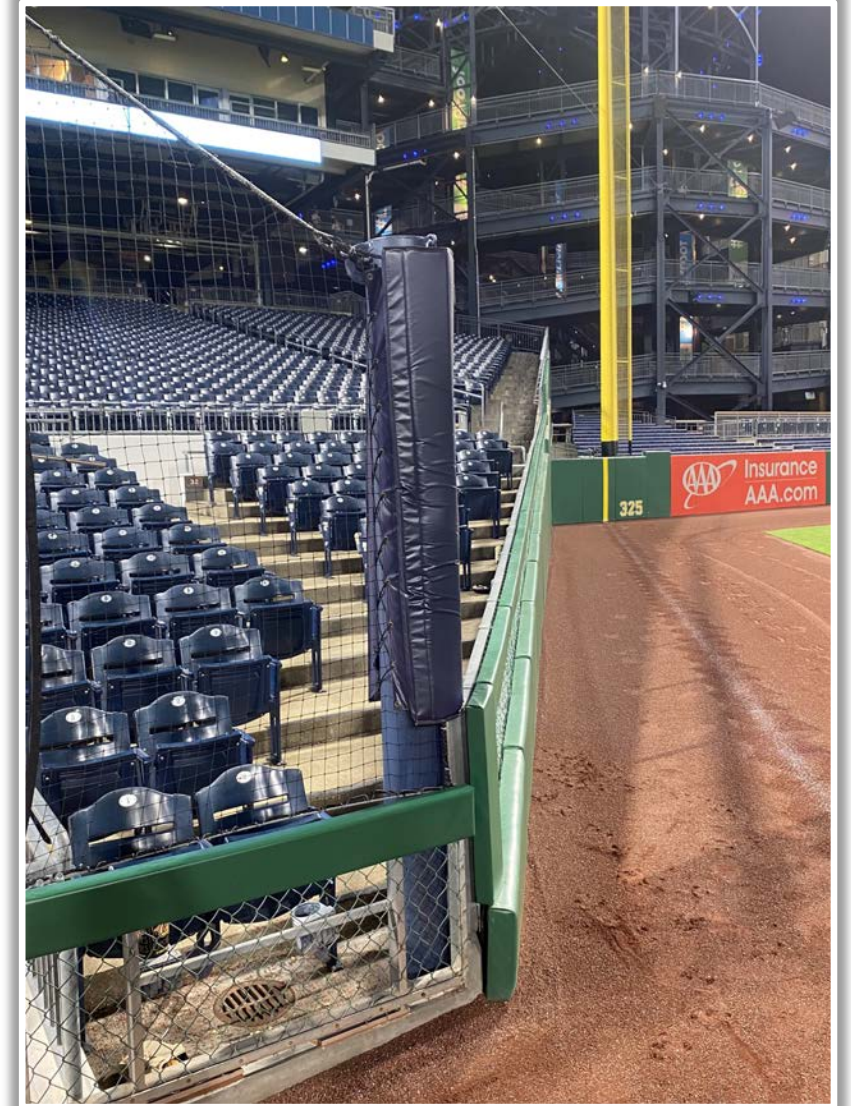

A ball that strikes the camera behind the netting and enclosed padding is **live and in play** unless it becomes lodged or is otherwise deemed unplayable (i.e. goes completely through the netting).

PNC Park Ground Rules

3B Camera Well Photos:

PNC Park Ground Rules

LF Fan Safety Netting Photos:

PNC Park Ground Rules

LF Fan Safety Netting Photos (Cont.):

Blue Pole is Live and In Play

PNC Park Ground Rules

LF Corner Photos: