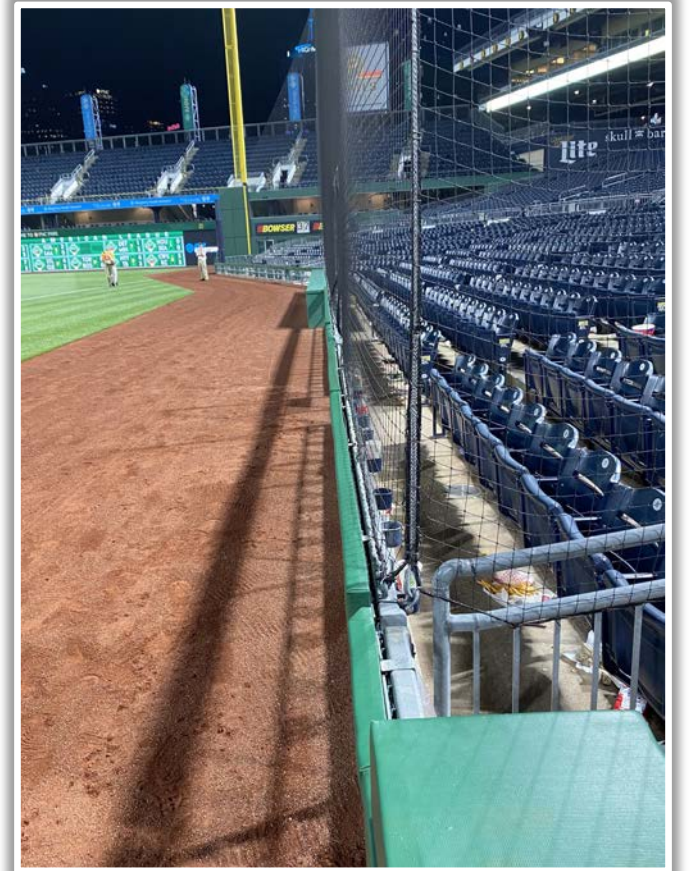

PNC Park Ground Rules

RF Extended Fan Safety Netting Photos: