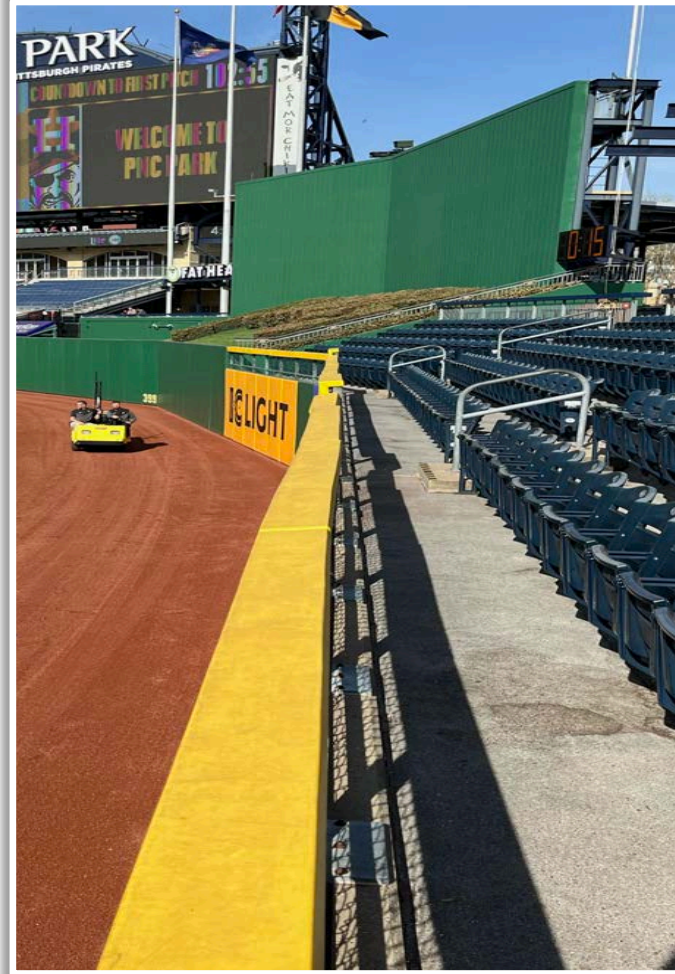

PNC Park Ground Rules

RULE #2: Batted ball in flight striking base of chain-link bullpen fence and bounding over outfield wall: **Two Bases**

PNC Park Ground Rules

RULE #3: The recessed metal poles beyond the left-center field bullpen entrance and right-center field wall are out of play.

A ball that strikes the camera behind the netting and enclosed padding is **live and in play** unless it becomes lodged or is otherwise deemed unplayable (i.e. goes completely through the netting).

PNC Park Ground Rules

3B Camera Well Photos:

PNC Park Ground Rules

LF Fan Safety Netting Photos:

PNC Park Ground Rules

LF Fan Safety Netting Photos (Cont.):

Blue Pole is Live and In Play

PNC Park Ground Rules

LF Corner Photos:

PNC Park Ground Rules

LF Foul Pole Photos:

PNC Park Ground Rules

LF Wall Photos:

PNC Park Ground Rules

OF Wall Photos:

| PNC Park Ground Rules

RF Wall Photos: