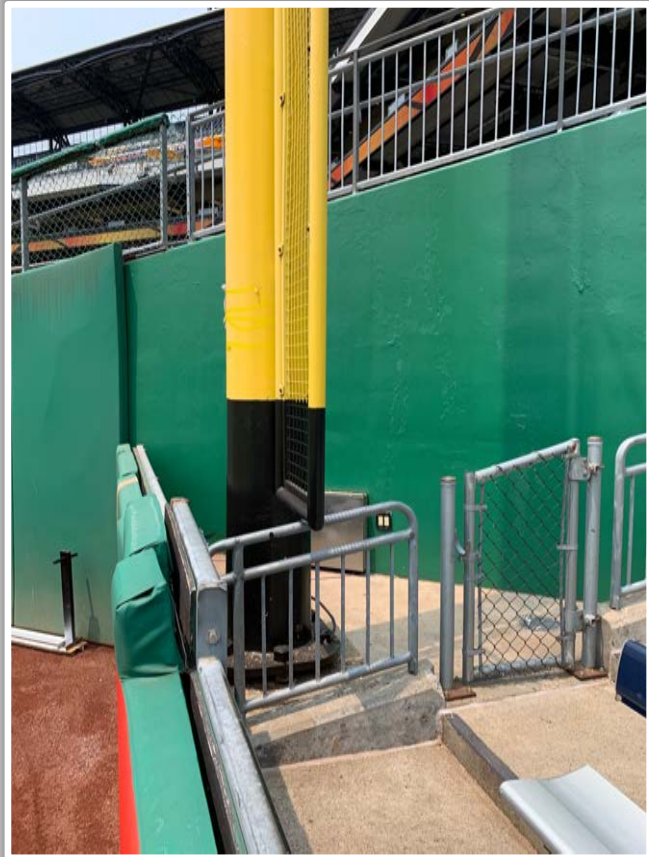

PNC Park Ground Rules

LF Foul Pole Photos: