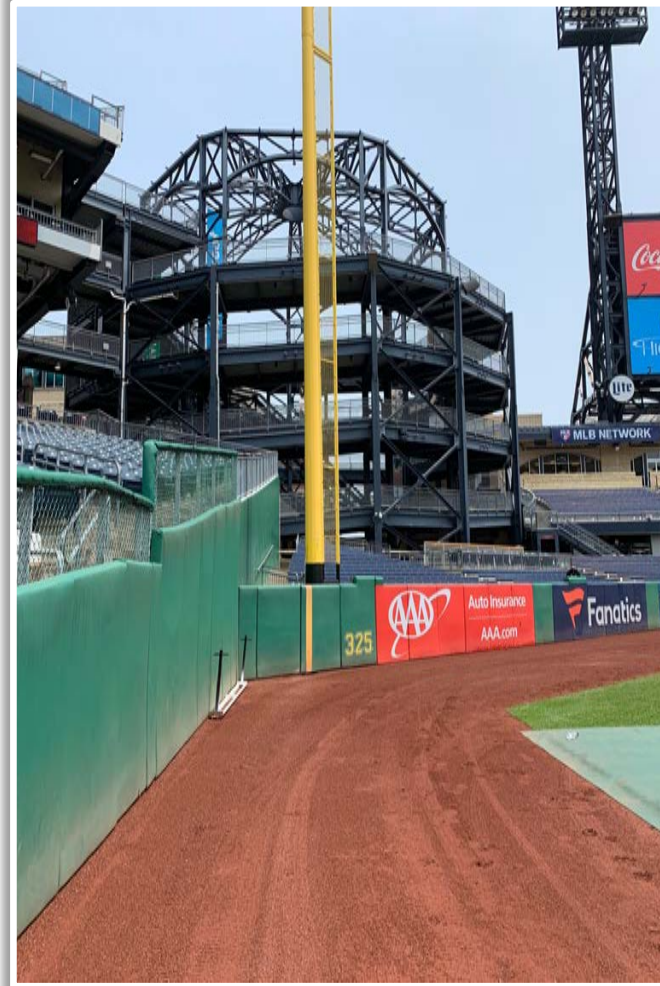

A ball that strikes the camera behind the netting and enclosed padding is **live and in play** unless it becomes lodged or is otherwise deemed unplayable (i.e. goes completely through the netting).

PNC Park Ground Rules

3B Camera Well Photos:

PNC Park Ground Rules

LF Fan Safety Netting Photos:

PNC Park Ground Rules

LF Fan Safety Netting Photos (Cont.):

Blue Pole is Live and In Play

PNC Park Ground Rules

LF Corner Photos: