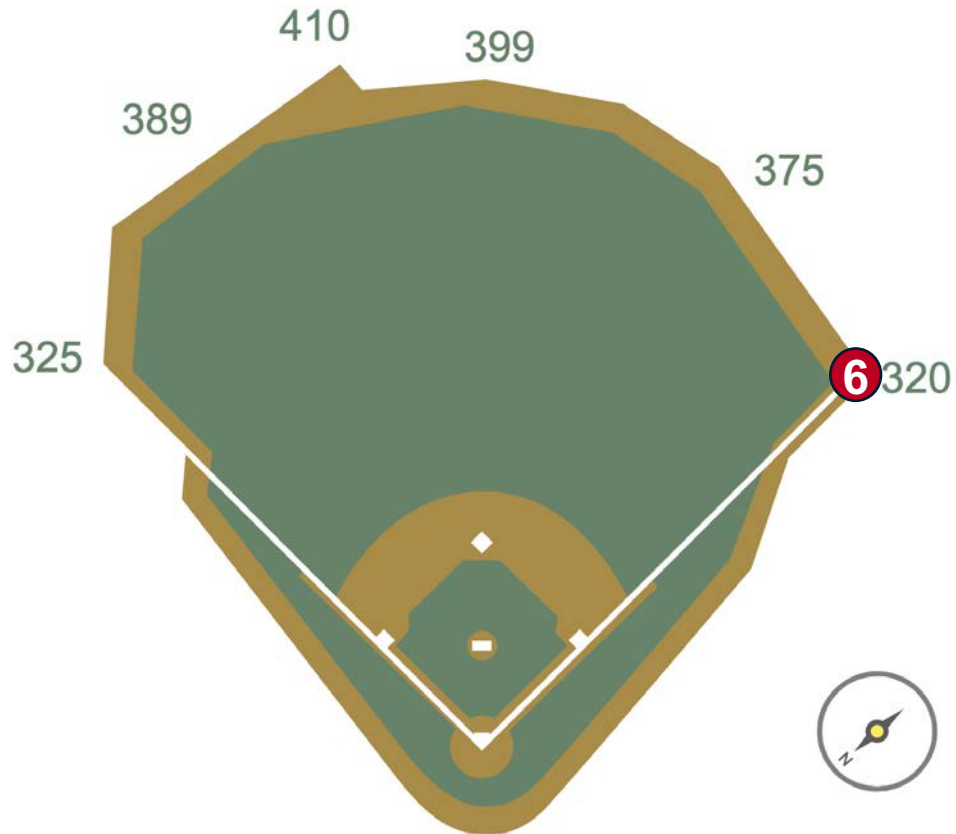

PNC Park Ground Rules

RULE #2: Batted ball in flight striking base of chain-link bullpen fence and bounding over outfield wall: **Two Bases**

PNC Park Ground Rules

RULE #3: The recessed metal poles beyond the left-center field bullpen entrance and right-center field wall are out of play.

- Ball in flight striking the recessed metal pole: **Home Run**
- Bouncing ball striking the recessed metal pole: **Two Bases**

PNC Park Ground Rules

RULE #4: Batted ball in flight striking padding on taller wall in right-center field at a point above the right-center field stands and continuing into the right-center field stands: **Home Run**

PNC Park Ground Rules

RULE #5: Fair bounding ball striking to the right of the right field foul line and caroming back onto the playing field: **In Play**

PNC Park Ground Rules

RULE #6: Fair bounding ball striking to the right of the right field foul line and entering the stands: **Two Bases**