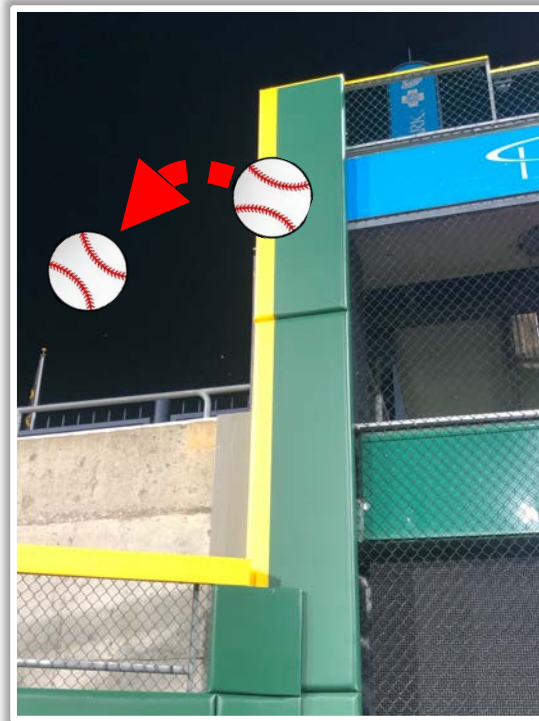

PNC Park Ground Rules

RULE #2: Batted ball in flight striking base of chain-link bullpen fence and bounding over outfield wall: **Two Bases**

PNC Park Ground Rules

RULE #3: The recessed metal poles beyond the left-center field bullpen entrance and right-center field wall are out of play.

- Ball in flight striking the recessed metal pole: **Home Run**
- Bouncing ball striking the recessed metal pole: **Two Bases**

PNC Park Ground Rules

RULE #4: Batted ball in flight striking padding on taller wall in right-center field at a point above the right-center field stands and continuing into the right-center field stands: **Home Run**