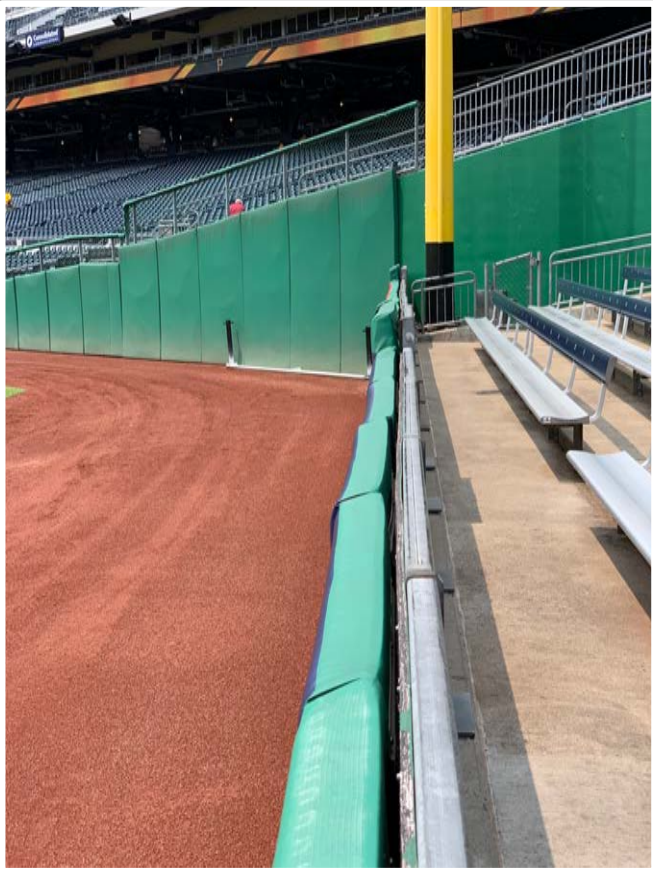

PNC Park Ground Rules

LF Wall Photos: