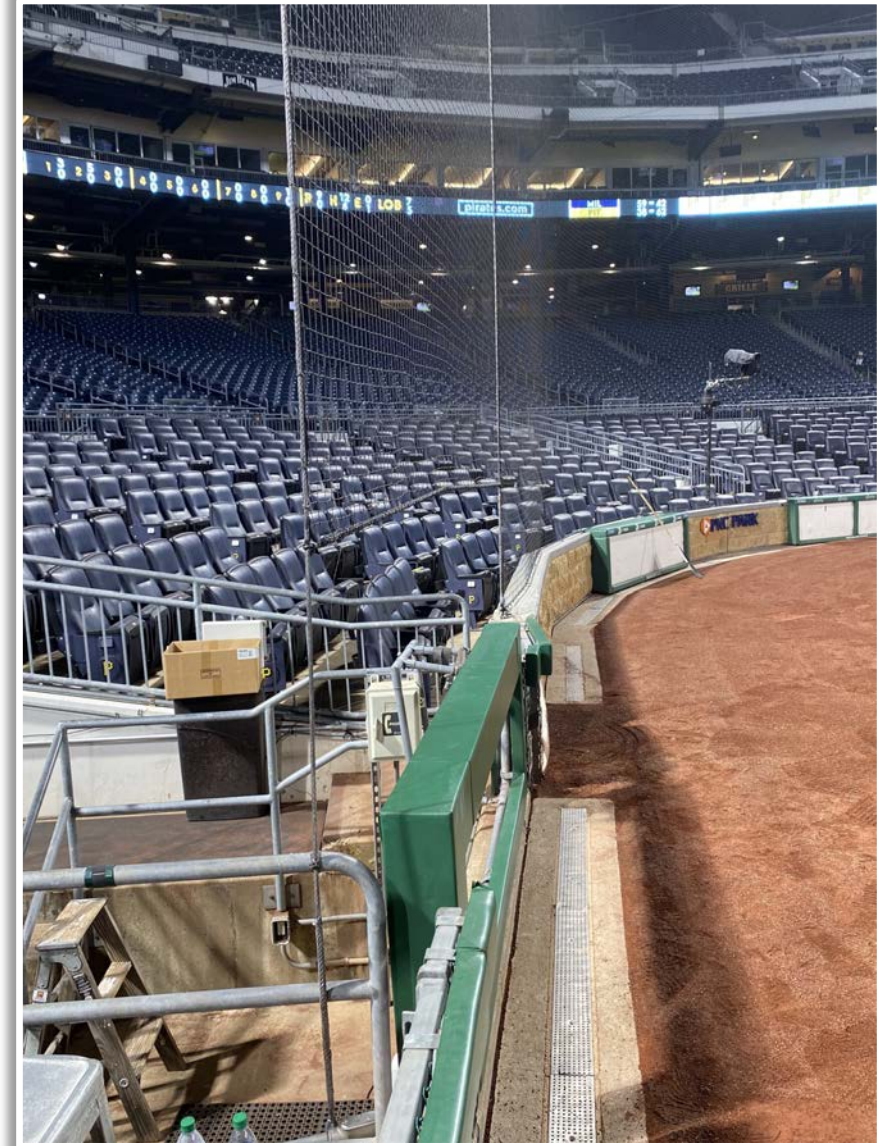

PNC Park Ground Rules

Backstop Photos: