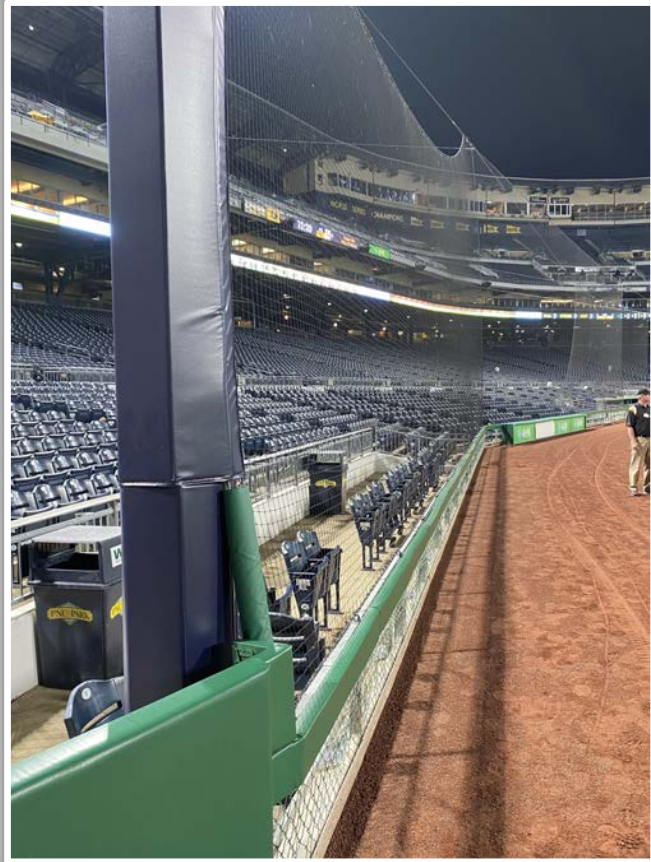

PNC Park Ground Rules

RF Extended Fan Safety Netting Photos: