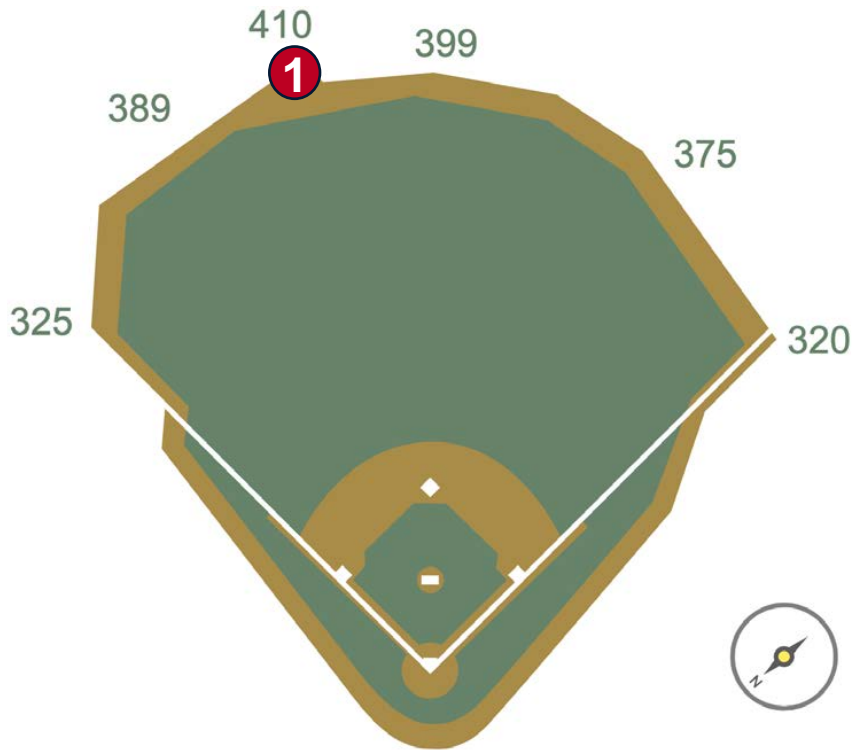

PNC Park

2023 Ground Rules

Date: March 30, 2023

PNC Park Ground Rules

RULE #1: Batted ball in flight striking taller wall in left-center field at a point above the left field stands and continuing into the left field stands: **Home Run**

PNC Park Ground Rules

RULE #2: Batted ball in flight striking base of chain-link bullpen fence and bounding over outfield wall: **Two Bases**

PNC Park Ground Rules

RULE #3: The recessed metal poles beyond the left-center field bullpen entrance and right-center field wall are out of play.

- Ball in flight striking the recessed metal pole: **Home Run**
- Bouncing ball striking the recessed metal pole: **Two Bases**

PNC Park Ground Rules

RULE #4: Batted ball in flight striking padding on taller wall in right-center field at a point above the right-center field stands and continuing into the right-center field stands: **Home Run**

PNC Park Ground Rules

RULE #5: Fair bounding ball striking to the right of the right field foul line and caroming back onto the playing field: **In Play**

PNC Park Ground Rules

RULE #6: Fair bounding ball striking to the right of the right field foul line and entering the stands: **Two Bases**