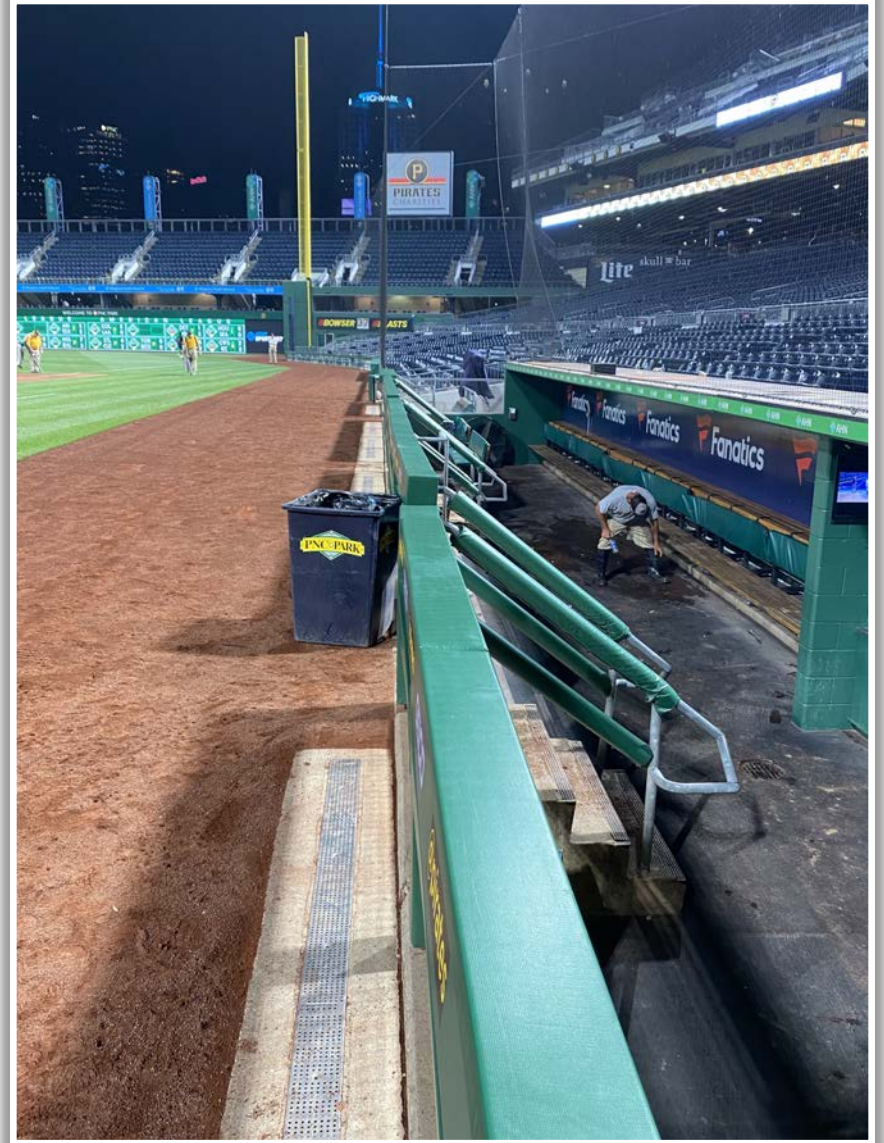

PNC Park Ground Rules

RF Foul Territory Photos:

PNC Park Ground Rules

RF Extended Fan Safety Netting Photos:

PNC Park Ground Rules

1B Dugout Photos:

PNC Park Ground Rules

1B iPad Camera Photos:

1B Pitcher Camera

1B Batter Camera

A ball that strikes the camera behind the netting and enclosed padding is **live and in play** unless it becomes lodged or is otherwise deemed unplayable (i.e. goes completely through the netting).