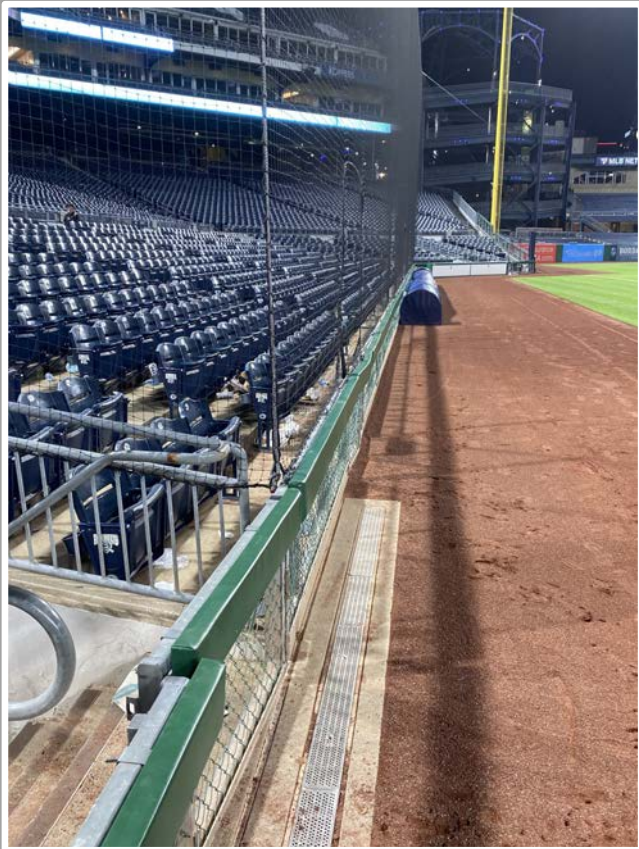

A ball that strikes the camera behind the netting and enclosed padding is **live and in play** unless it becomes lodged or is otherwise deemed unplayable (i.e. goes completely through the netting).

PNC Park Ground Rules

3B Camera Well Photos:

PNC Park Ground Rules

LF Fan Safety Netting Photos:

PNC Park Ground Rules

LF Fan Safety Netting Photos (Cont.):

Blue Pole is Live and In Play

PNC Park Ground Rules

LF Corner Photos: