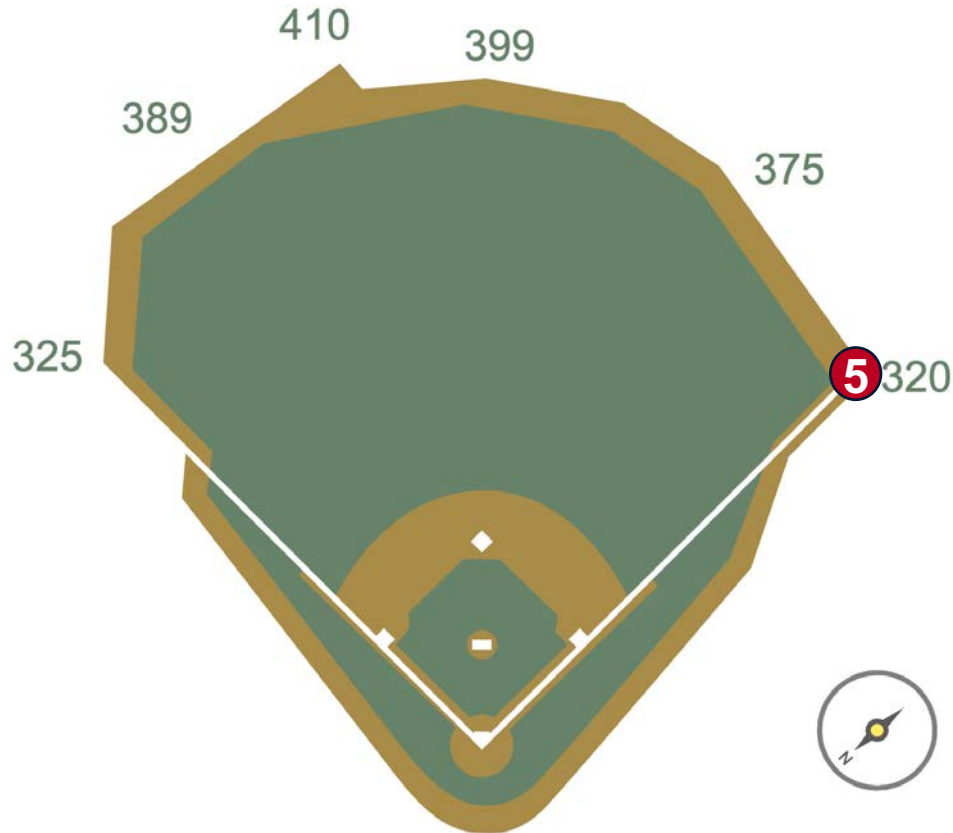

PNC Park Ground Rules

RULE #2: Batted ball in flight striking base of chain-link bullpen fence and bounding over outfield wall: **Two Bases**

PNC Park Ground Rules

RULE #3: The recessed metal poles beyond the left-center field bullpen entrance and right-center field wall are out of play.

- Ball in flight striking the recessed metal pole: **Home Run**
- Bouncing ball striking the recessed metal pole: **Two Bases**

PNC Park Ground Rules

RULE #4: Batted ball in flight striking padding on taller wall in right-center field at a point above the right-center field stands and continuing into the right-center field stands: **Home Run**

PNC Park Ground Rules

RULE #5: Fair bounding ball striking to the right of the right field foul line and caroming back onto the playing field: **In Play**

PNC Park Ground Rules

RULE #6: Fair bounding ball striking to the right of the right field foul line and entering the stands: **Two Bases**