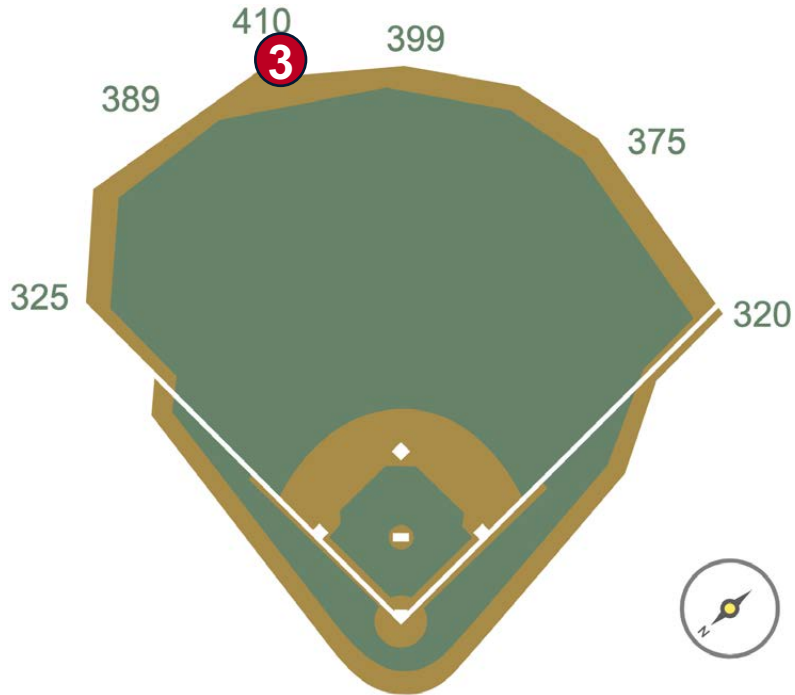

PNC Park Ground Rules

RULE #2: Batted ball in flight striking base of chain-link bullpen fence and bounding over outfield wall: **Two Bases**

PNC Park Ground Rules

RULE #3: The recessed metal poles beyond the left-center field bullpen entrance and right-center field wall are out of play.

- Ball in flight striking the recessed metal pole: **Home Run**
- Bouncing ball striking the recessed metal pole: **Two Bases**

PNC Park Ground Rules

RULE #4: Batted ball in flight striking padding on taller wall in right-center field at a point above the right-center field stands and continuing into the right-center field stands: **Home Run**

PNC Park Ground Rules

RULE #5: Fair bounding ball striking to the right of the right field foul line and caroming back onto the playing field: **In Play**

PNC Park Ground Rules

RULE #6: Fair bounding ball striking to the right of the right field foul line and entering the stands: **Two Bases**