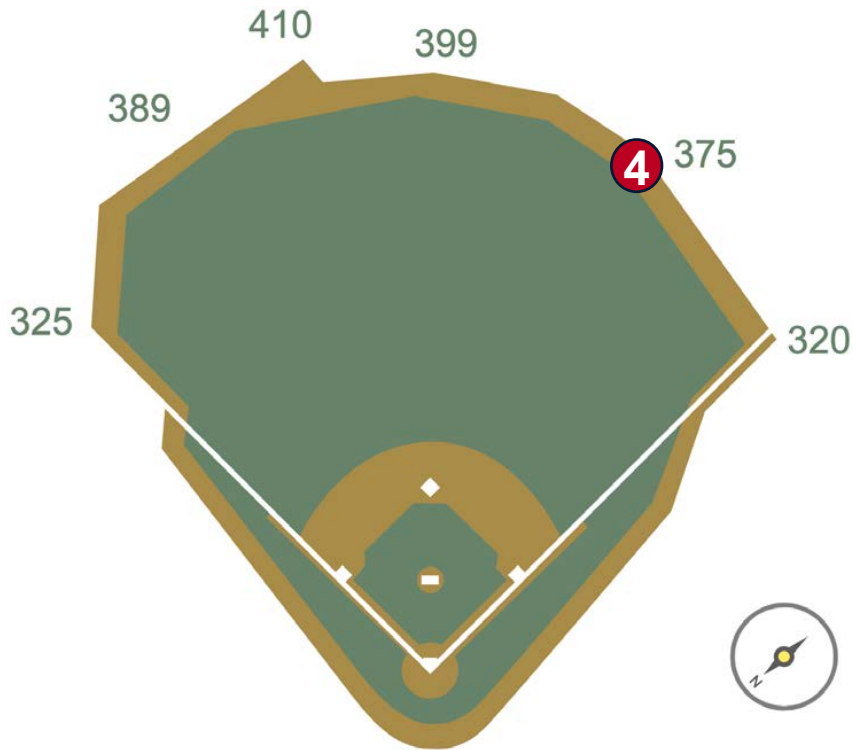

PNC Park

2023 Ground Rules

Date: March 30, 2023

PNC Park Ground Rules

RULE #1: Batted ball in flight striking taller wall in left-center field at a point above the left field stands and continuing into the left field stands: **Home Run**

PNC Park Ground Rules

RULE #2: Batted ball in flight striking base of chain-link bullpen fence and bounding over outfield wall: **Two Bases**

PNC Park Ground Rules

RULE #3: The recessed metal poles beyond the left-center field bullpen entrance and right-center field wall are out of play.

- Ball in flight striking the recessed metal pole: **Home Run**
- Bouncing ball striking the recessed metal pole: **Two Bases**

PNC Park Ground Rules

RULE #4: Batted ball in flight striking padding on taller wall in right-center field at a point above the right-center field stands and continuing into the right-center field stands: **Home Run**

PNC Park Ground Rules

RULE #5: Fair bounding ball striking to the right of the right field foul line and caroming back onto the playing field: **In Play**

PNC Park Ground Rules

RULE #6: Fair bounding ball striking to the right of the right field foul line and entering the stands: **Two Bases**