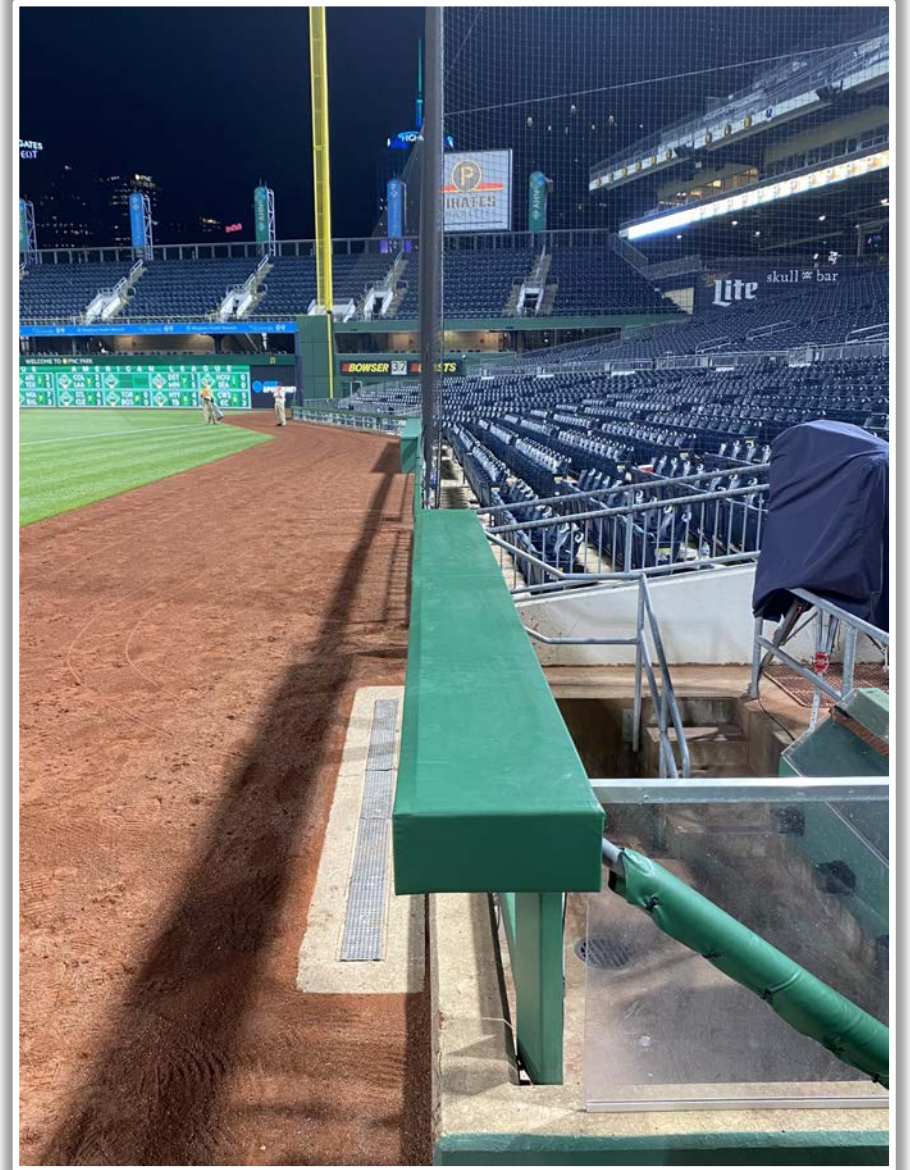

PNC Park Ground Rules

1B Dugout Camera Well Photos: