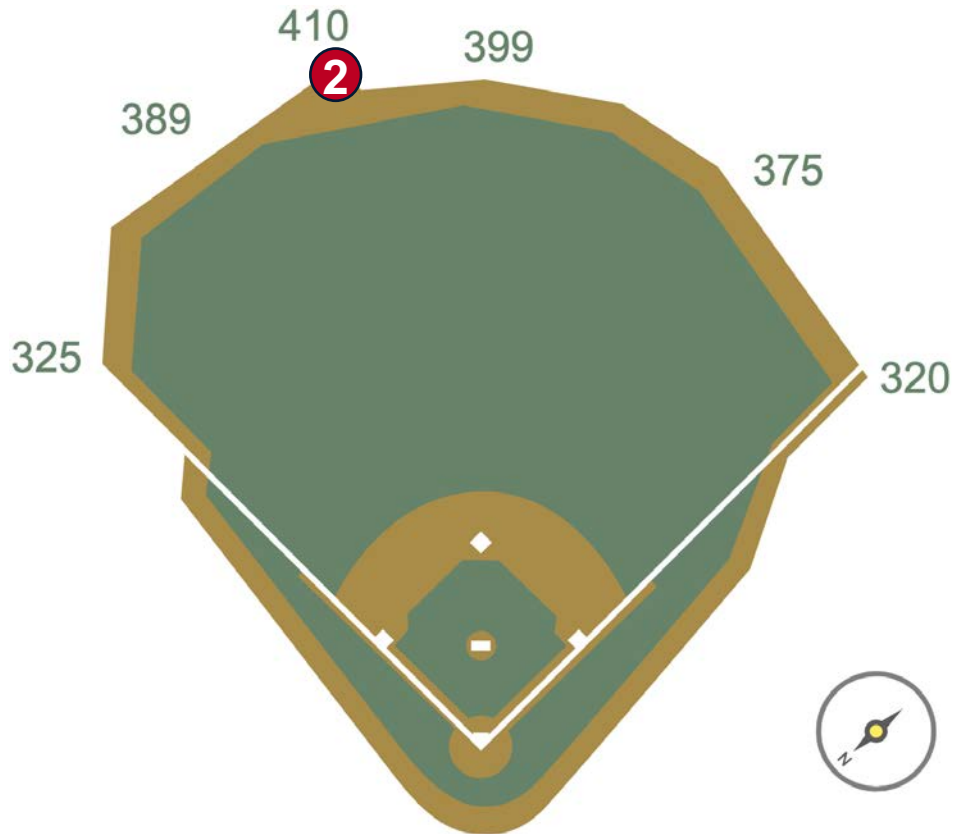

PNC Park

2023 Ground Rules

Date: March 30, 2023

PNC Park Ground Rules

RULE #1: Batted ball in flight striking taller wall in left-center field at a point above the left field stands and continuing into the left field stands: **Home Run**

PNC Park Ground Rules

RULE #2: Batted ball in flight striking base of chain-link bullpen fence and bounding over outfield wall: **Two Bases**

PNC Park Ground Rules

RULE #3: The recessed metal poles beyond the left-center field bullpen entrance and right-center field wall are out of play.

- Ball in flight striking the recessed metal pole: **Home Run**
- Bouncing ball striking the recessed metal pole: **Two Bases**

PNC Park Ground Rules

RULE #4: Batted ball in flight striking padding on taller wall in right-center field at a point above the right-center field stands and continuing into the right-center field stands: **Home Run**

PNC Park Ground Rules

RULE #5: Fair bounding ball striking to the right of the right field foul line and caroming back onto the playing field: **In Play**

PNC Park Ground Rules

RULE #6: Fair bounding ball striking to the right of the right field foul line and entering the stands: **Two Bases**