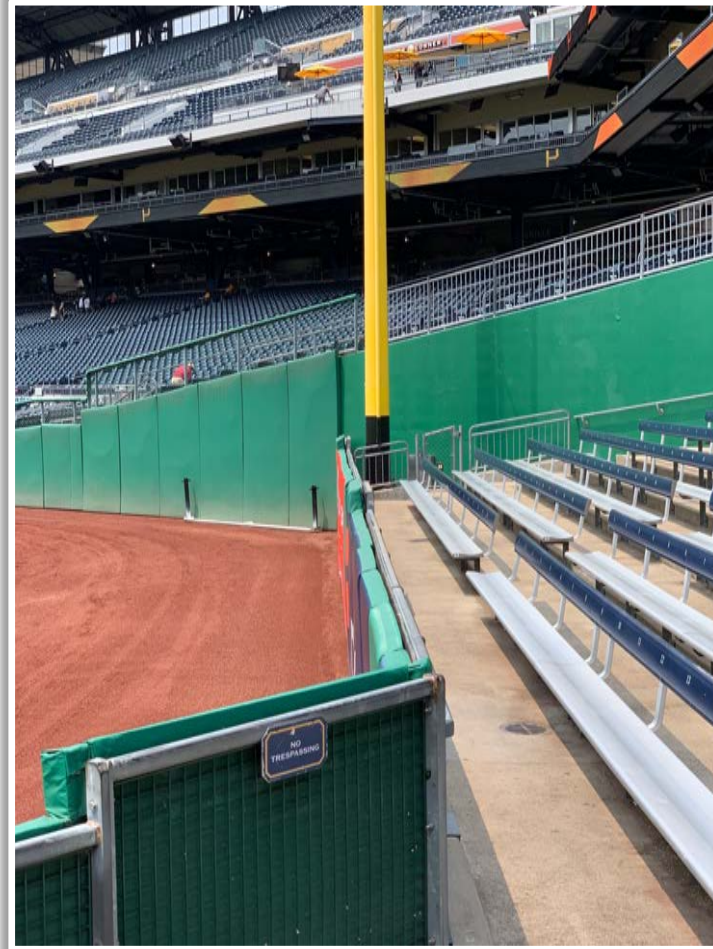

A ball that strikes the camera behind the netting and enclosed padding is **live and in play** unless it becomes lodged or is otherwise deemed unplayable (i.e. goes completely through the netting).

PNC Park Ground Rules

3B Camera Well Photos:

PNC Park Ground Rules

LF Fan Safety Netting Photos:

PNC Park Ground Rules

LF Fan Safety Netting Photos (Cont.):

Blue Pole is Live and In Play

PNC Park Ground Rules

LF Corner Photos:

PNC Park Ground Rules

LF Foul Pole Photos:

PNC Park Ground Rules

LF Wall Photos:

PNC Park Ground Rules

OF Wall Photos:

| PNC Park Ground Rules

RF Wall Photos: