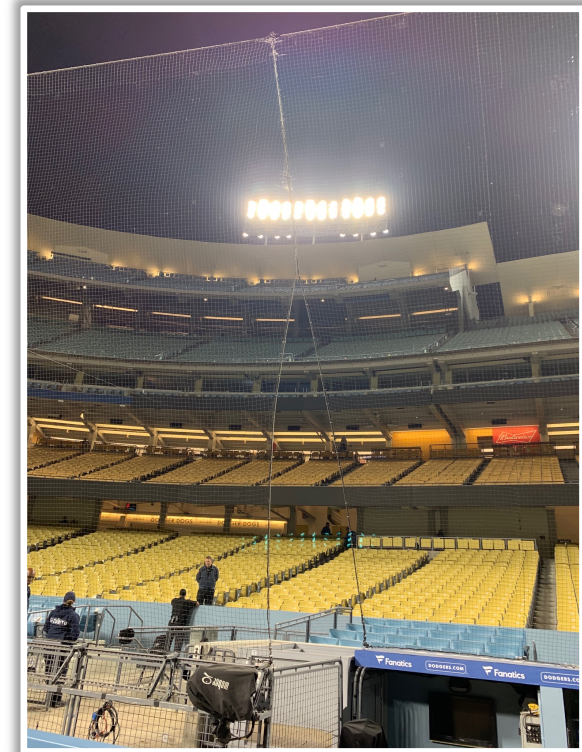

Dodger Stadium

2024 Ground Rules

Date: March 28, 2024

Dodger Stadium Ground Rules

RULE #1: Batted ball striking camera on top of backstop: **Dead Ball**

Dodger Stadium Ground Rules

RULE #2: A live ball (batted, thrown, or otherwise) striking any screen or protective netting set on a field facing wall or railing (e.g., a backstop or protective netting along the first or third base lines) and rebounding onto the playing field is **Live and In Play**.

Dodger Stadium Ground Rules

RULE #2 (cont.): Any additional screening set behind an out of play area (e.g., dugout, photo or camera well, etc.) shall be considered **Out of Play**. Thus, any ball striking such screening is dead regardless of whether it ricochets back onto the field of play.

Dodger Stadium Ground Rules

RULE #3: Batted ball hitting bullpen gate in either left or right field at a point above the lower wall and continuing over the lower wall in fair territory: **Home Run**

Dodger Stadium Ground Rules

3B iPad Camera Photos:

3B Batter Camera

A ball that strikes the camera behind the netting and enclosed padding is **live and in play** unless it becomes lodged or is otherwise deemed unplayable (i.e. goes completely through the netting).