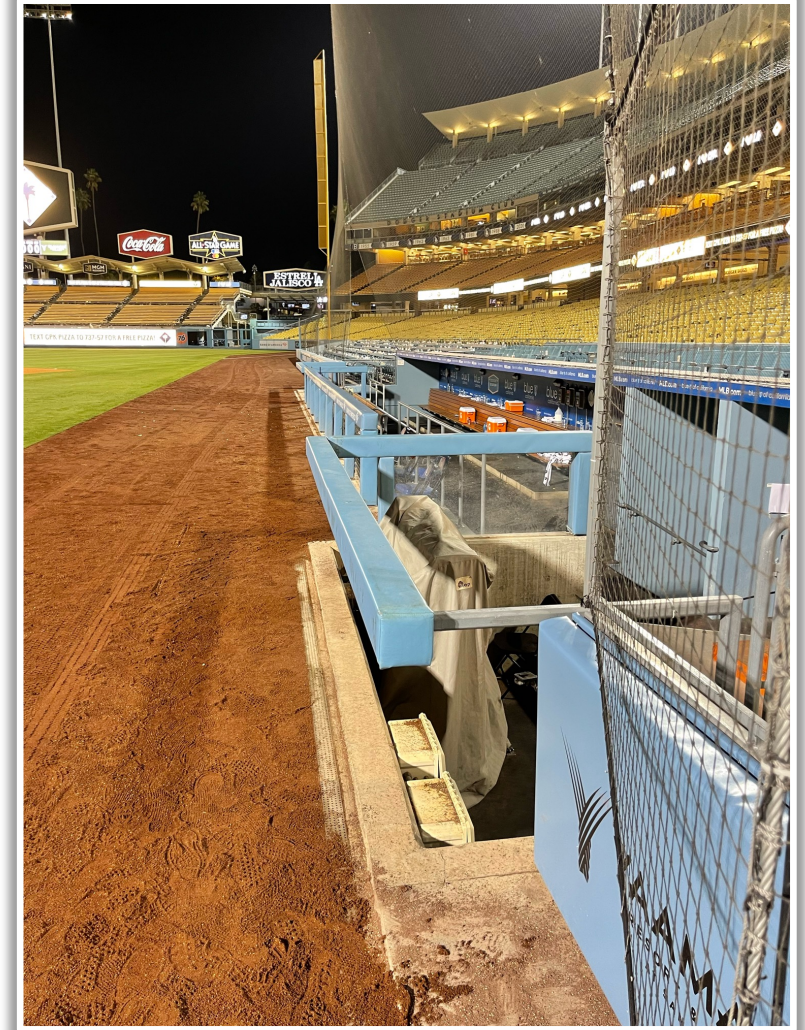

Dodger Stadium Ground Rules

1B Camera Well Photos: