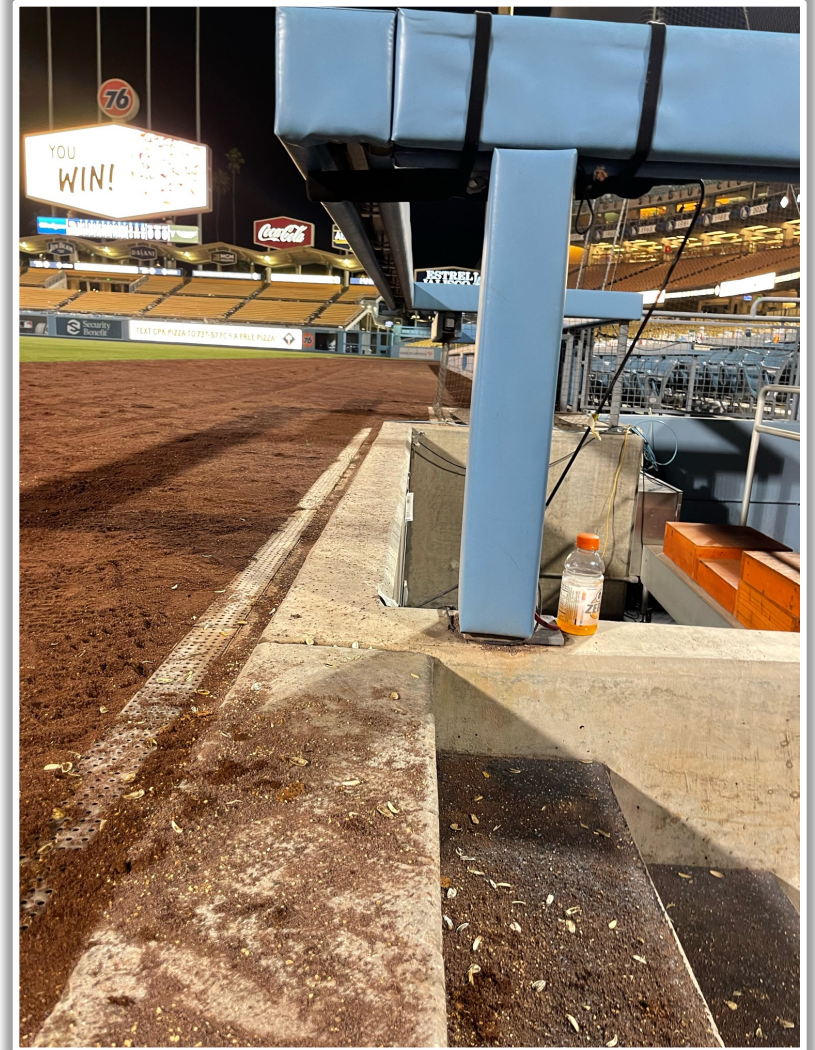

Dodger Stadium Ground Rules

1B Camera Well Photos: