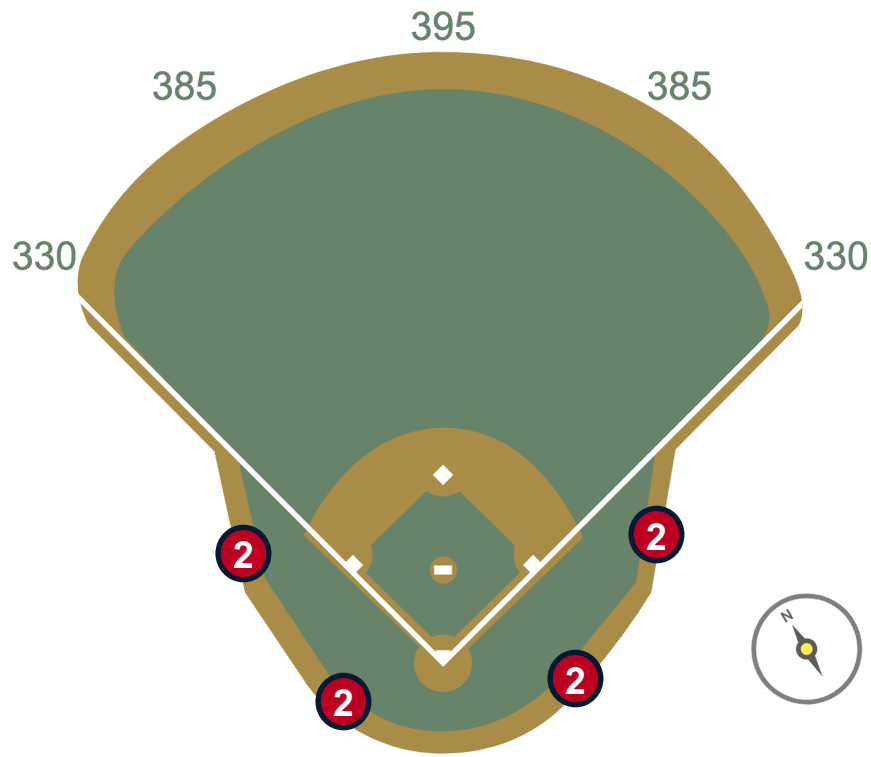

Dodger Stadium

2024 Ground Rules

Date: March 28, 2024

Dodger Stadium Ground Rules

RULE #1: Batted ball striking camera on top of backstop: **Dead Ball**

Dodger Stadium Ground Rules

RULE #2: A live ball (batted, thrown, or otherwise) striking any screen or protective netting set on a field facing wall or railing (e.g., a backstop or protective netting along the first or third base lines) and rebounding onto the playing field is **Live and In Play**.

Dodger Stadium Ground Rules

RULE #3: Batted ball hitting bullpen gate in either left or right field at a point above the lower wall and continuing over the lower wall in fair territory: **Home Run**

Dodger Stadium Ground Rules