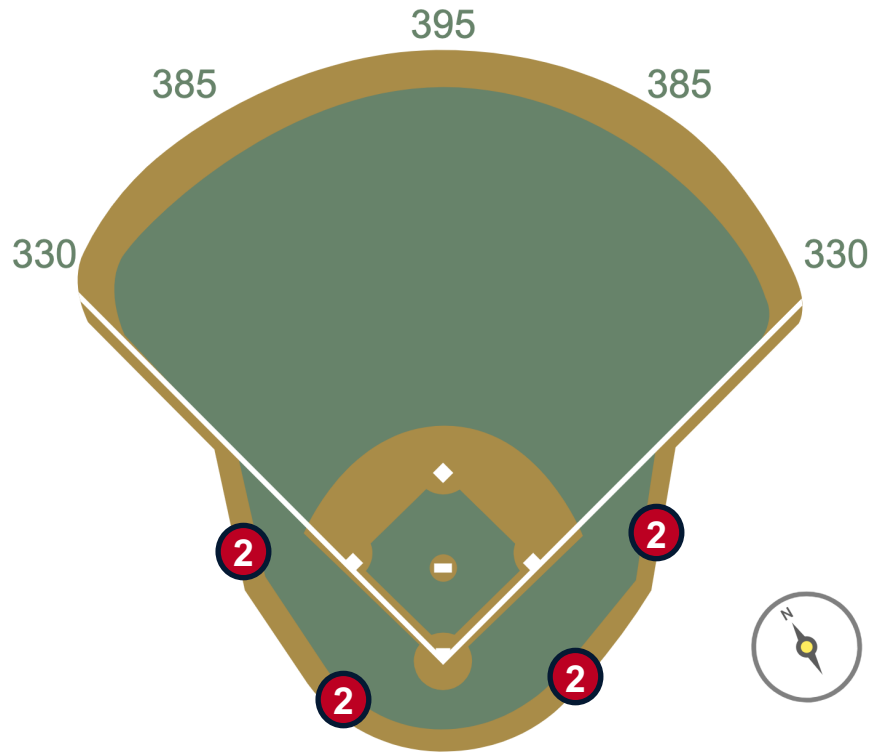

Dodger Stadium

2024 Ground Rules

Date: March 28, 2024

Dodger Stadium Ground Rules

RULE #1: Batted ball striking camera on top of backstop: **Dead Ball**

Dodger Stadium Ground Rules

RULE #2: A live ball (batted, thrown, or otherwise) striking any screen or protective netting set on a field facing wall or railing (e.g., a backstop or protective netting along the first or third base lines) and rebounding onto the playing field is **Live and In Play**.

Dodger Stadium Ground Rules

RULE #3: Batted ball hitting bullpen gate in either left or right field at a point above the lower wall and continuing over the lower wall in fair territory: **Home Run**

Dodger Stadium Ground Rules