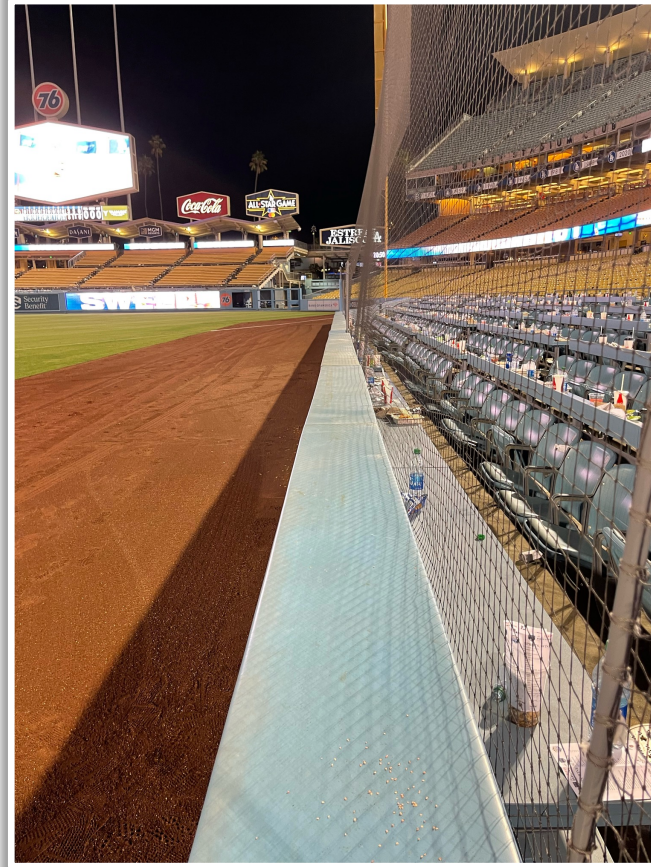

3B iPad Camera Photos:

3B Batter Camera

A ball that strikes the camera behind the netting and enclosed padding is **live and in play** unless it becomes lodged or is otherwise deemed unplayable (i.e. goes completely through the netting).

Dodger Stadium Ground Rules

RF Wall Photos:

Dodger Stadium Ground Rules

RF Wall Photos:

Dodger Stadium Ground Rules

RF Corner Photos:

Dodger Stadium Ground Rules

RF Extended Fan Safety Netting Photos: