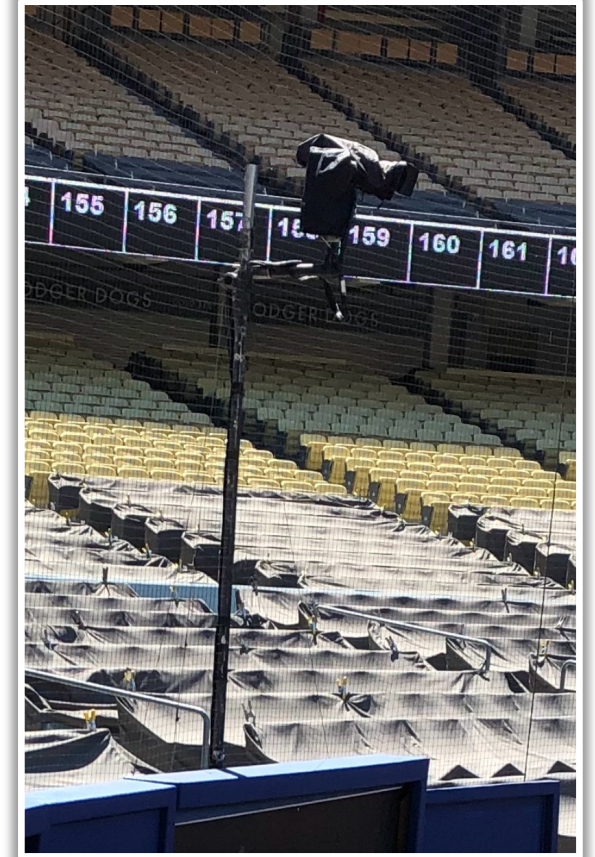

Dodger Stadium

2024 Ground Rules

Date: March 28, 2024

Dodger Stadium Ground Rules

RULE #1: Batted ball striking camera on top of backstop: **Dead Ball**

Dodger Stadium Ground Rules

RULE #2: A live ball (batted, thrown, or otherwise) striking any screen or protective netting set on a field facing wall or railing (e.g., a backstop or protective netting along the first or third base lines) and rebounding onto the playing field is **Live and In Play**.

Dodger Stadium Ground Rules

RULE #2 (cont.): Any additional screening set behind an out of play area (e.g., dugout, photo or camera well, etc.) shall be considered **Out of Play**. Thus, any ball striking such screening is dead regardless of whether it ricochets back onto the field of play.

Dodger Stadium Ground Rules

RULE #3: Batted ball hitting bullpen gate in either left or right field at a point above the lower wall and continuing over the lower wall in fair territory: **Home Run**

Dodger Stadium Ground Rules

3B iPad Camera Photos:

3B Batter Camera

A ball that strikes the camera behind the netting and enclosed padding is **live and in play** unless it becomes lodged or is otherwise deemed unplayable (i.e. goes completely through the netting).