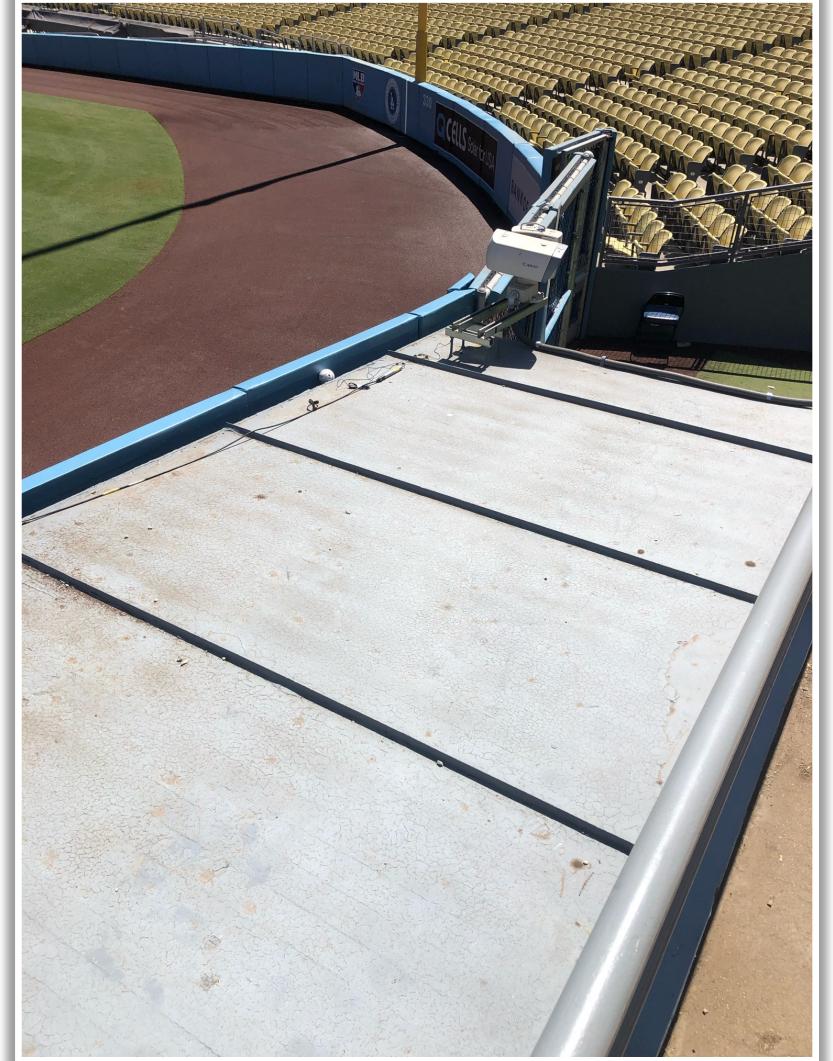

Dodger Stadium Ground Rules

LF Wall Photos: