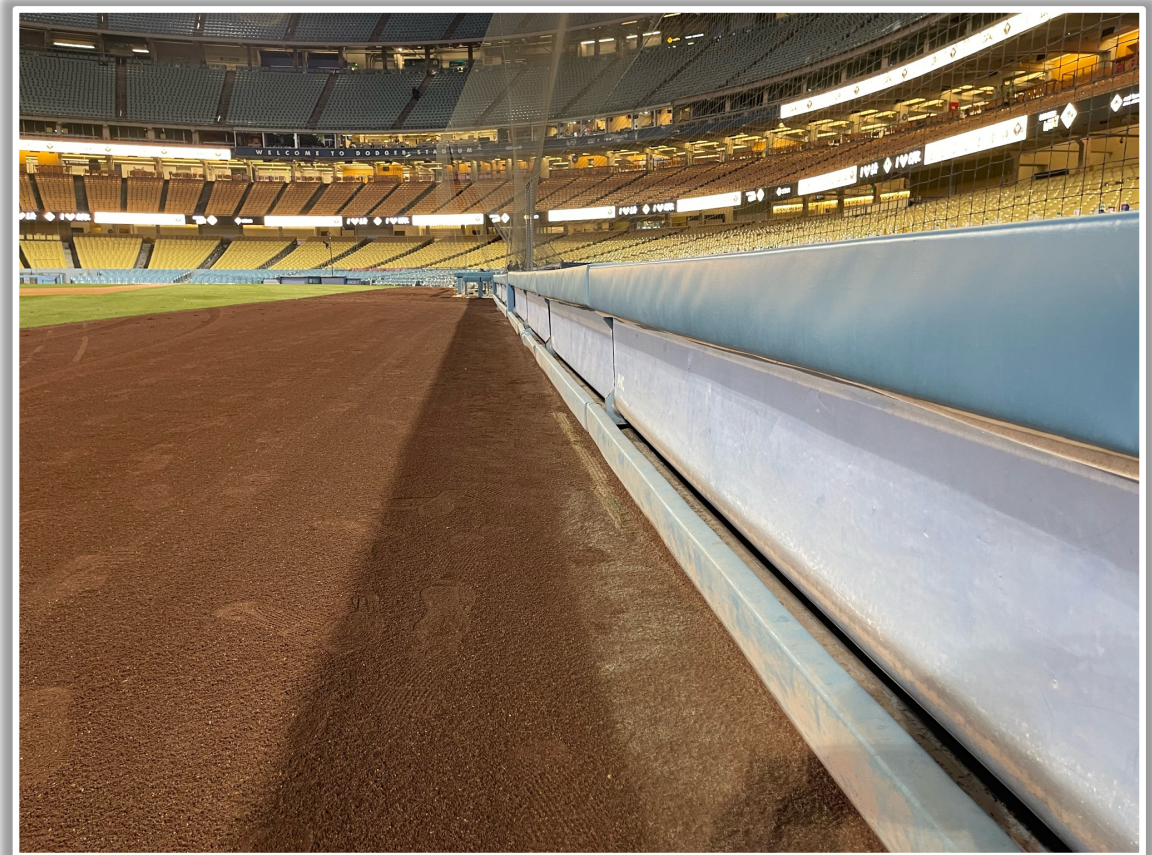

3B iPad Camera Photos:

3B Batter Camera

A ball that strikes the camera behind the netting and enclosed padding is **live and in play** unless it becomes lodged or is otherwise deemed unplayable (i.e. goes completely through the netting).

3B Pitcher Camera

Dodger Stadium Ground Rules

LF Extended Fan Safety Netting Photos:

| Dodger Stadium Ground Rules

LF Extended Fan Safety Netting Photos (Cont.):

Dodger Stadium Ground Rules

LF Corner Photos: