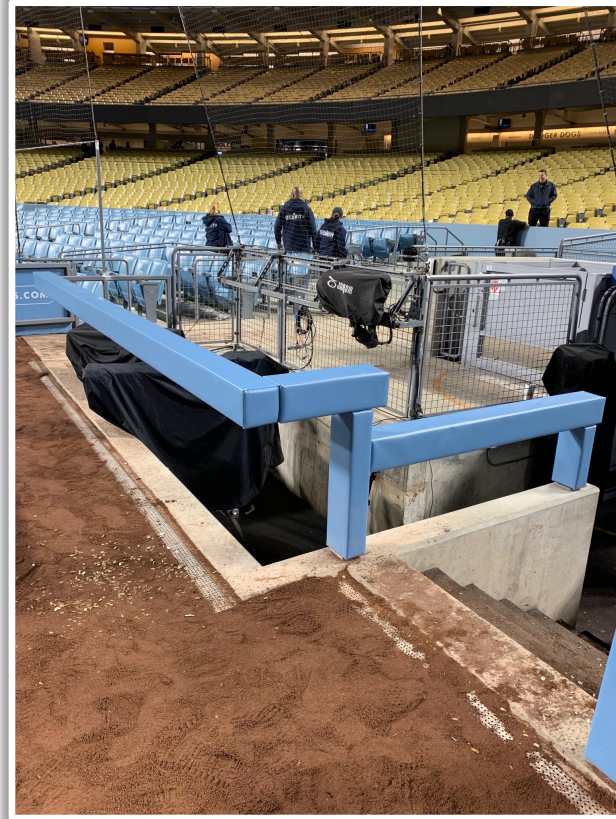

Dodger Stadium

2024 Ground Rules

Date: March 28, 2024

Dodger Stadium Ground Rules

RULE #1: Batted ball striking camera on top of backstop: **Dead Ball**

Dodger Stadium Ground Rules

RULE #2: A live ball (batted, thrown, or otherwise) striking any screen or protective netting set on a field facing wall or railing (e.g., a backstop or protective netting along the first or third base lines) and rebounding onto the playing field is **Live and In Play**.

Dodger Stadium Ground Rules

RULE #3: Batted ball hitting bullpen gate in either left or right field at a point above the lower wall and continuing over the lower wall in fair territory: **Home Run**

Dodger Stadium Ground Rules

Backstop Photos:

Dodger Stadium Ground Rules

3B Camera Well Photos:

Dodger Stadium Ground Rules

3B Dugout Photos:

Dodger Stadium Ground Rules

3B Camera Well Photos:

Dodger Stadium Ground Rules

3B iPad Camera Photos:

3B Batter Camera

A ball that strikes the camera behind the netting and enclosed padding is **live and in play** unless it becomes lodged or is otherwise deemed unplayable (i.e. goes completely through the netting).