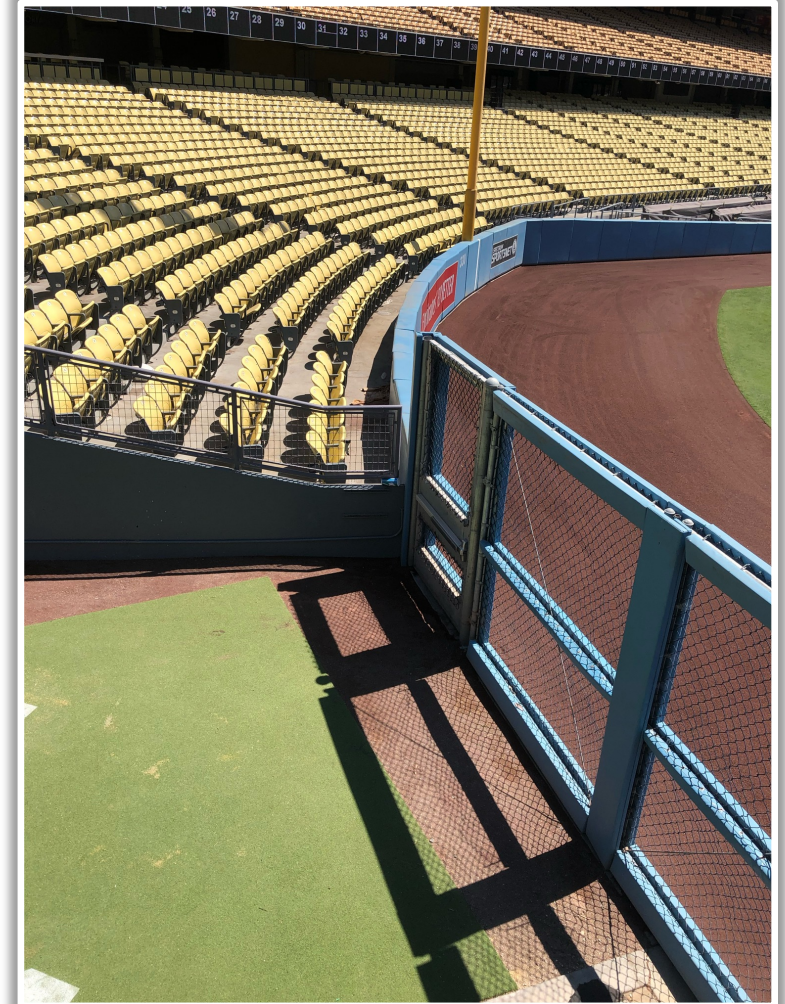

3B iPad Camera Photos:

3B Batter Camera

A ball that strikes the camera behind the netting and enclosed padding is **live and in play** unless it becomes lodged or is otherwise deemed unplayable (i.e. goes completely through the netting).

3B Pitcher Camera

Dodger Stadium Ground Rules

LF Extended Fan Safety Netting Photos:

| Dodger Stadium Ground Rules

LF Extended Fan Safety Netting Photos (Cont.):

Dodger Stadium Ground Rules

LF Corner Photos:

Dodger Stadium Ground Rules

LF Wall Photos:

Dodger Stadium Ground Rules

LCF Wall Photos:

Dodger Stadium Ground Rules

CF Wall Photos:

Dodger Stadium Ground Rules

RCF Wall Photos:

Dodger Stadium Ground Rules

RF Wall Photos:

Dodger Stadium Ground Rules

RF Wall Photos:

Dodger Stadium Ground Rules

RF Corner Photos:

Dodger Stadium Ground Rules

RF Extended Fan Safety Netting Photos: