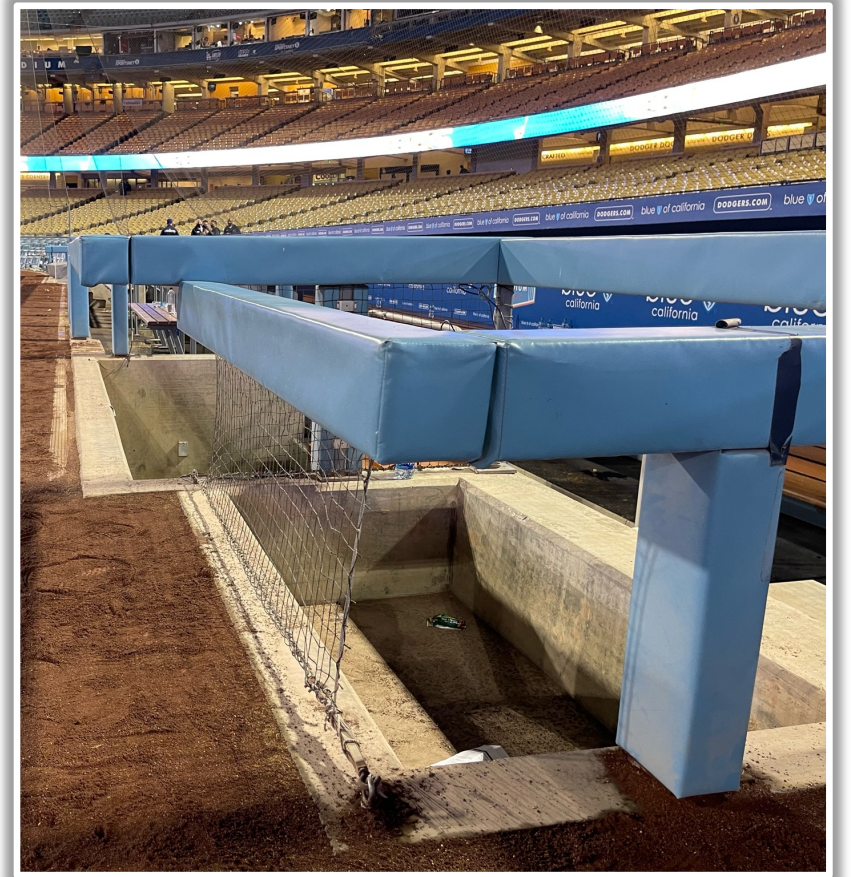

Dodger Stadium

2024 Ground Rules

Date: March 28, 2024

Dodger Stadium Ground Rules

RULE #1: Batted ball striking camera on top of backstop: **Dead Ball**

Dodger Stadium Ground Rules

RULE #2: A live ball (batted, thrown, or otherwise) striking any screen or protective netting set on a field facing wall or railing (e.g., a backstop or protective netting along the first or third base lines) and rebounding onto the playing field is **Live and In Play**.

Dodger Stadium Ground Rules

RULE #3: Batted ball hitting bullpen gate in either left or right field at a point above the lower wall and continuing over the lower wall in fair territory: **Home Run**

Dodger Stadium Ground Rules

Backstop Photos:

Dodger Stadium Ground Rules

3B Camera Well Photos:

Dodger Stadium Ground Rules

3B Dugout Photos:

Dodger Stadium Ground Rules

3B Camera Well Photos:

Dodger Stadium Ground Rules

3B iPad Camera Photos:

3B Batter Camera

A ball that strikes the camera behind the netting and enclosed padding is **live and in play** unless it becomes lodged or is otherwise deemed unplayable (i.e. goes completely through the netting).