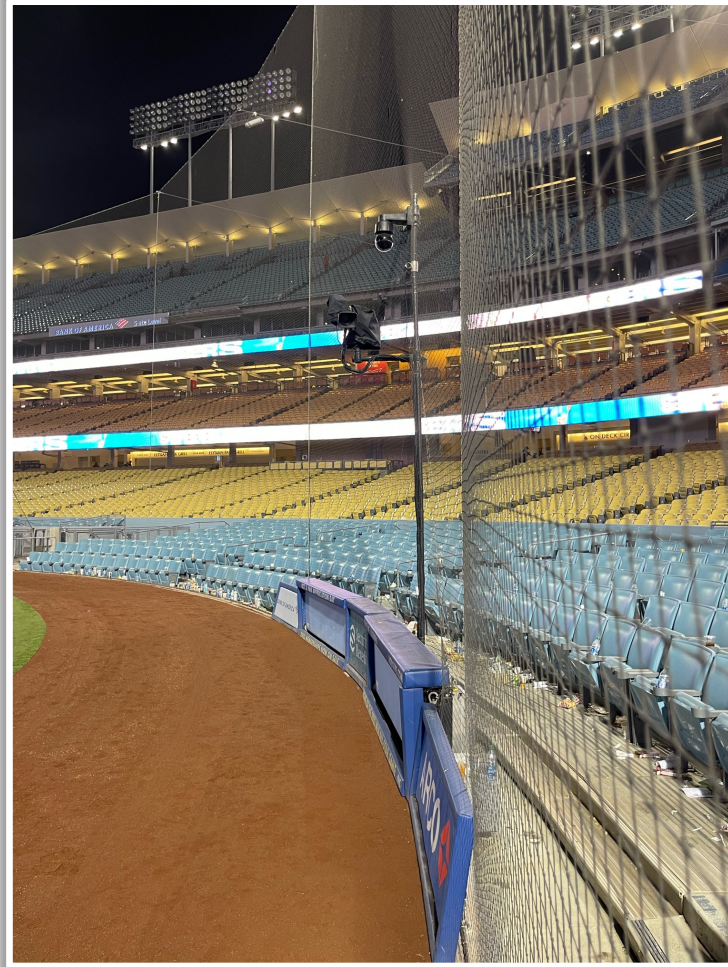

Dodger Stadium Ground Rules

Backstop Photos: