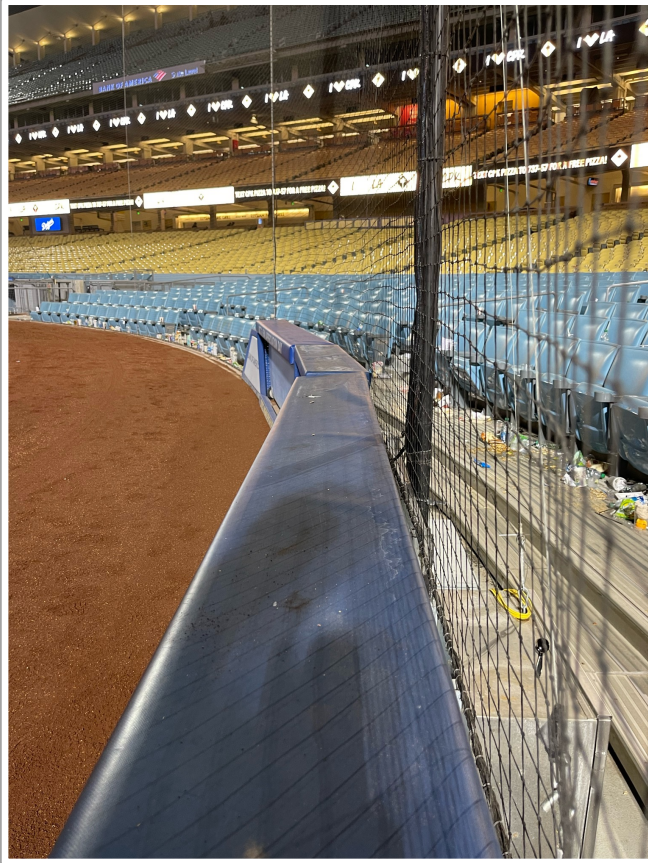

Dodger Stadium Ground Rules

Backstop Photos: