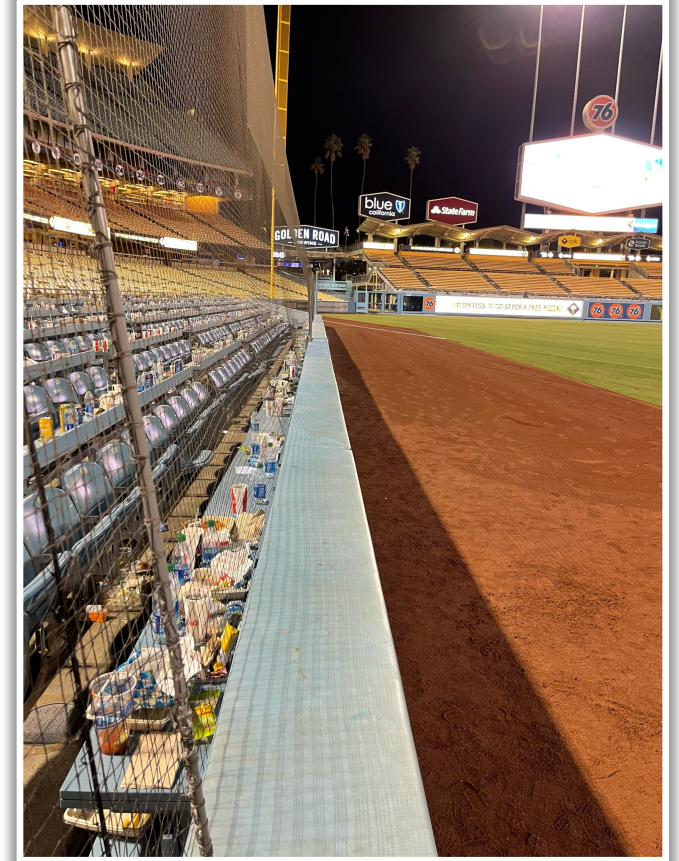

Dodger Stadium Ground Rules

RULE #3: Batted ball hitting bullpen gate in either left or right field at a point above the lower wall and continuing over the lower wall in fair territory: **Home Run**

Dodger Stadium Ground Rules

Backstop Photos:

Dodger Stadium Ground Rules

3B Camera Well Photos:

Dodger Stadium Ground Rules

3B Dugout Photos:

Dodger Stadium Ground Rules

3B Camera Well Photos:

Dodger Stadium Ground Rules

3B iPad Camera Photos:

3B Batter Camera

A ball that strikes the camera behind the netting and enclosed padding is **live and in play** unless it becomes lodged or is otherwise deemed unplayable (i.e. goes completely through the netting).

3B Pitcher Camera

Dodger Stadium Ground Rules

LF Extended Fan Safety Netting Photos:

| Dodger Stadium Ground Rules

LF Extended Fan Safety Netting Photos (Cont.):

Dodger Stadium Ground Rules

LF Corner Photos: