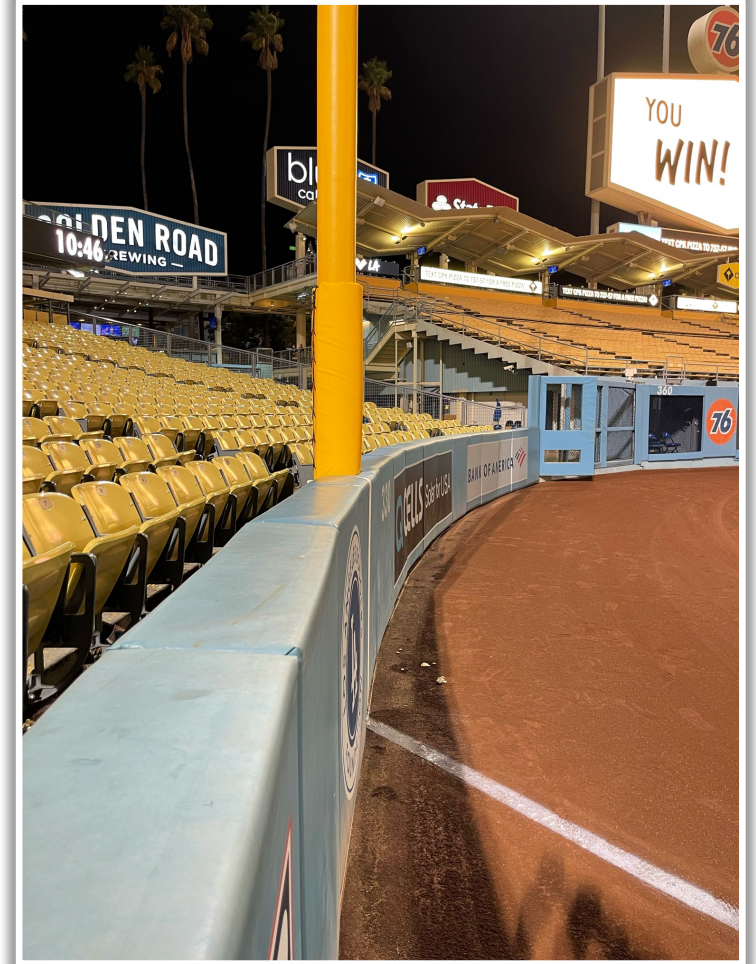

Dodger Stadium Ground Rules

RULE #3: Batted ball hitting bullpen gate in either left or right field at a point above the lower wall and continuing over the lower wall in fair territory: **Home Run**

Dodger Stadium Ground Rules

3B iPad Camera Photos:

3B Batter Camera

A ball that strikes the camera behind the netting and enclosed padding is **live and in play** unless it becomes lodged or is otherwise deemed unplayable (i.e. goes completely through the netting).

3B Pitcher Camera

Dodger Stadium Ground Rules

LF Extended Fan Safety Netting Photos:

| Dodger Stadium Ground Rules

LF Extended Fan Safety Netting Photos (Cont.):

Dodger Stadium Ground Rules

LF Corner Photos: