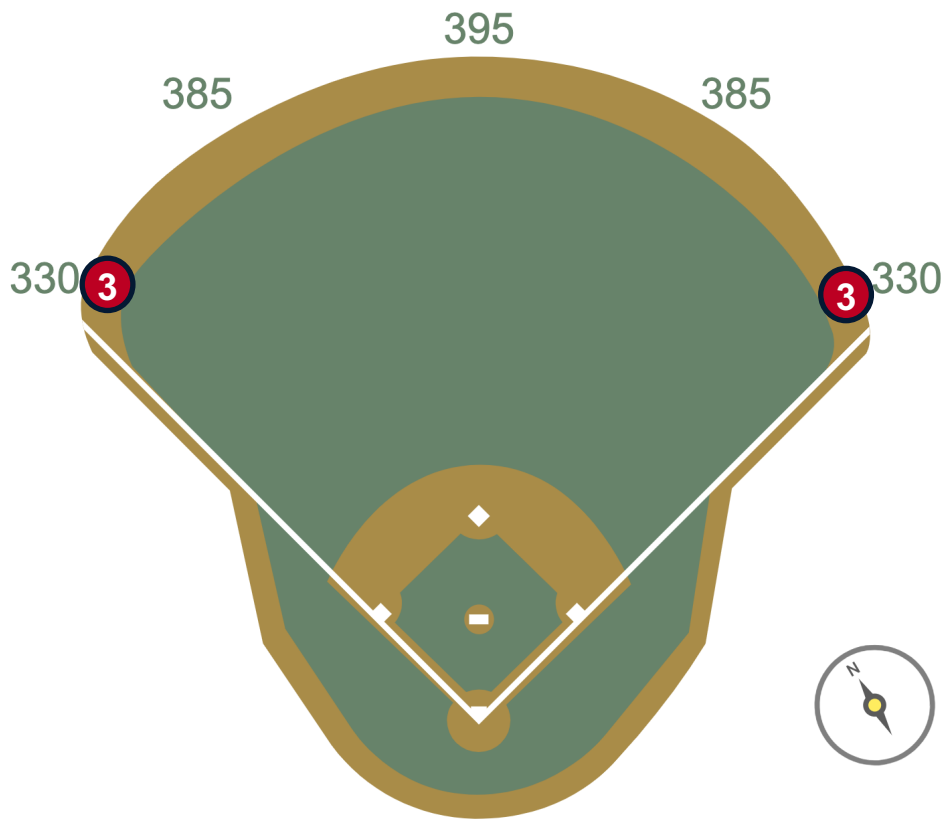

Dodger Stadium

2024 Ground Rules

Date: March 28, 2024

Dodger Stadium Ground Rules

RULE #1: Batted ball striking camera on top of backstop: **Dead Ball**

Dodger Stadium Ground Rules

RULE #2: A live ball (batted, thrown, or otherwise) striking any screen or protective netting set on a field facing wall or railing (e.g., a backstop or protective netting along the first or third base lines) and rebounding onto the playing field is **Live and In Play**.

Dodger Stadium Ground Rules

RULE #3: Batted ball hitting bullpen gate in either left or right field at a point above the lower wall and continuing over the lower wall in fair territory: **Home Run**

Dodger Stadium Ground Rules