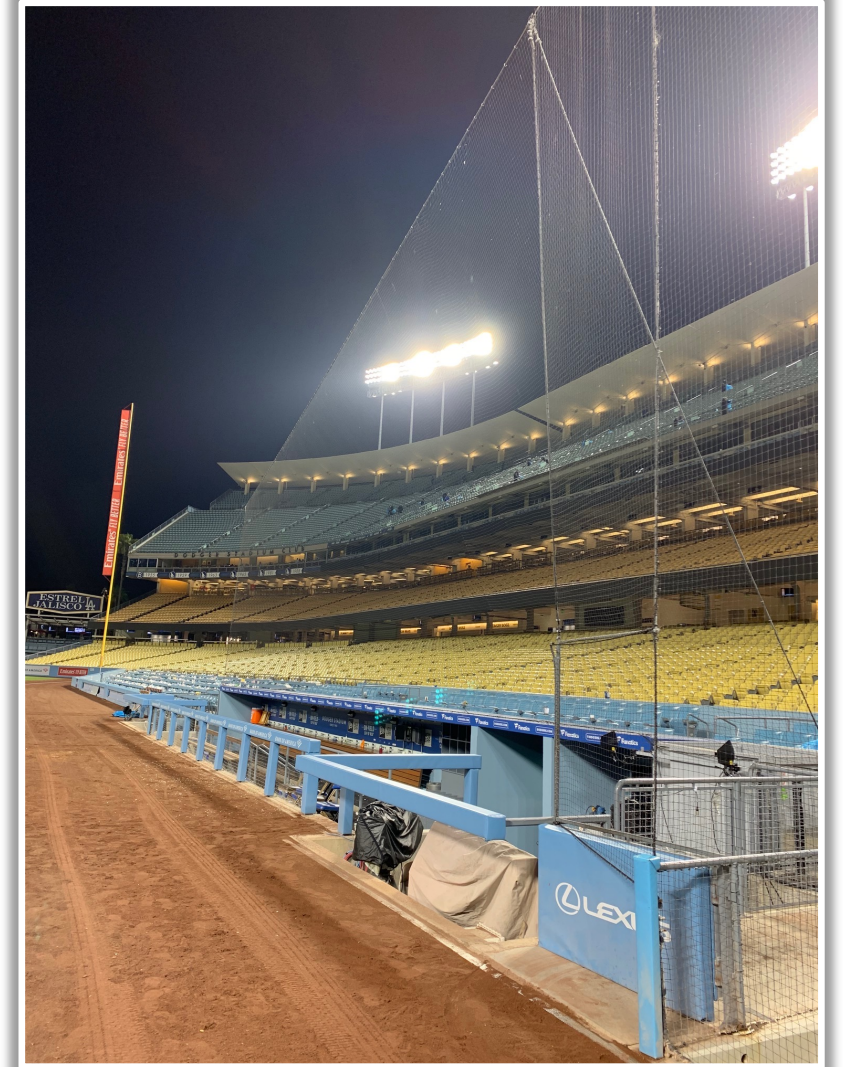

Dodger Stadium Ground Rules

RF Extended Fan Safety Netting Photos (Cont.):

Dodger Stadium Ground Rules

1B Camera Well Photos:

Dodger Stadium Ground Rules

1B Dugout Photos:

Dodger Stadium Ground Rules

1B iPad Camera Photos: