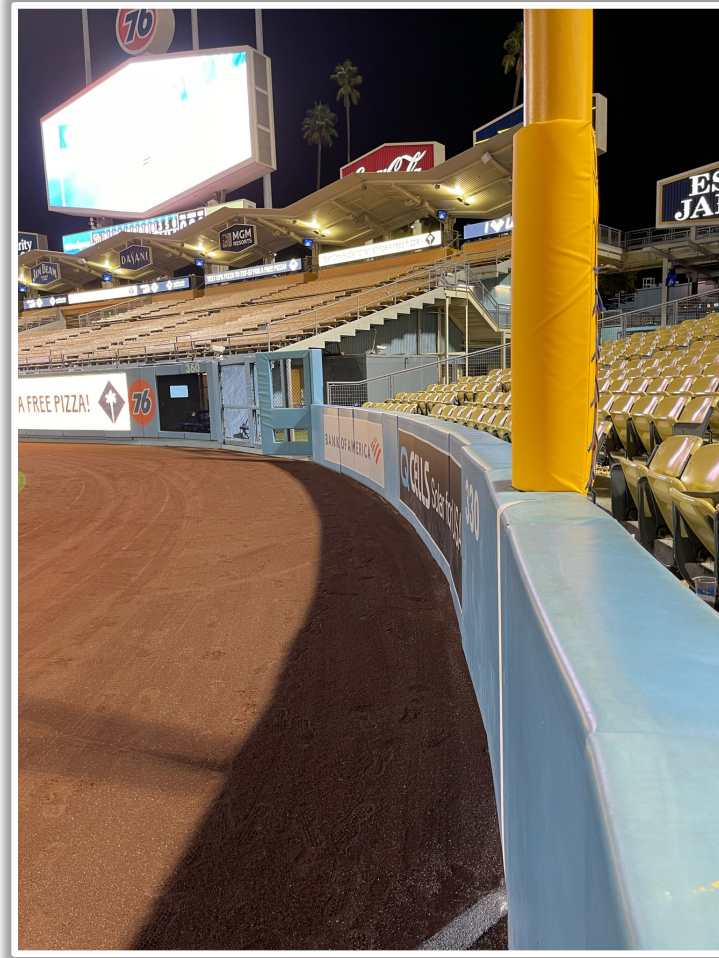

3B iPad Camera Photos:

3B Batter Camera

A ball that strikes the camera behind the netting and enclosed padding is **live and in play** unless it becomes lodged or is otherwise deemed unplayable (i.e. goes completely through the netting).

Dodger Stadium Ground Rules

RF Wall Photos:

Dodger Stadium Ground Rules

RF Wall Photos:

Dodger Stadium Ground Rules

RF Corner Photos:

Dodger Stadium Ground Rules

RF Extended Fan Safety Netting Photos: