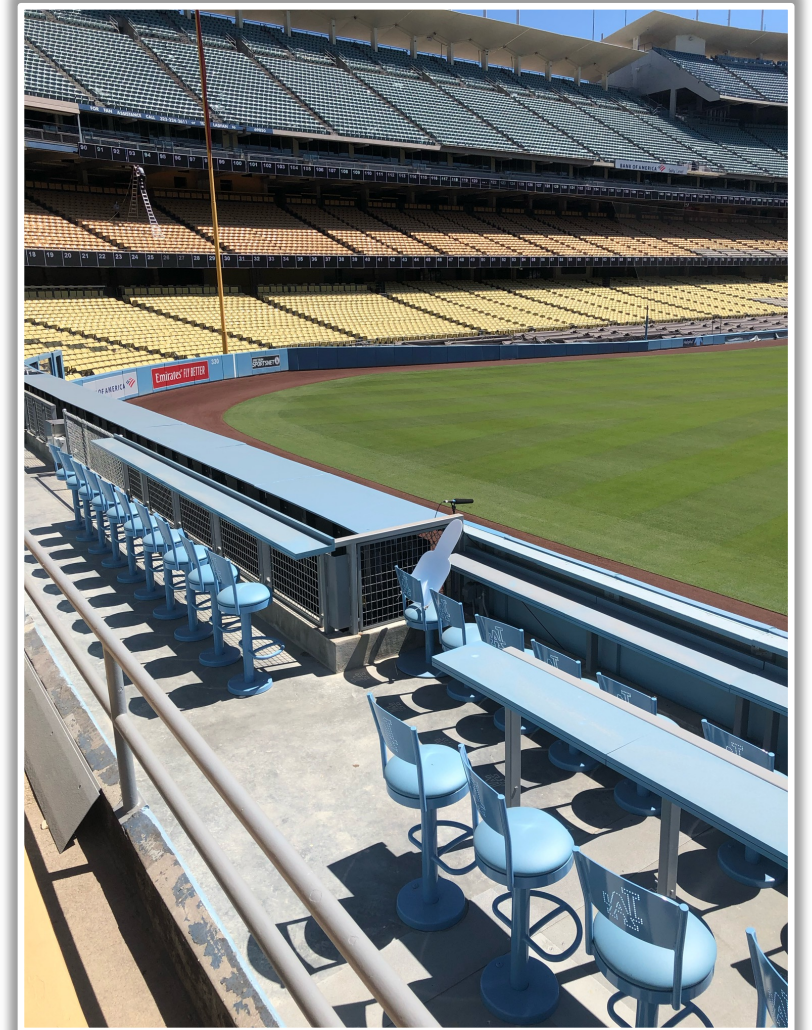

Dodger Stadium

2024 Ground Rules

Date: March 28, 2024

Dodger Stadium Ground Rules

RULE #1: Batted ball striking camera on top of backstop: **Dead Ball**

Dodger Stadium Ground Rules

RULE #2: A live ball (batted, thrown, or otherwise) striking any screen or protective netting set on a field facing wall or railing (e.g., a backstop or protective netting along the first or third base lines) and rebounding onto the playing field is **Live and In Play**.

Dodger Stadium Ground Rules

RULE #3: Batted ball hitting bullpen gate in either left or right field at a point above the lower wall and continuing over the lower wall in fair territory: **Home Run**

Dodger Stadium Ground Rules

3B iPad Camera Photos:

3B Batter Camera

A ball that strikes the camera behind the netting and enclosed padding is **live and in play** unless it becomes lodged or is otherwise deemed unplayable (i.e. goes completely through the netting).

Dodger Stadium Ground Rules

LF Wall Photos:

Dodger Stadium Ground Rules

LCF Wall Photos:

Dodger Stadium Ground Rules

CF Wall Photos:

Dodger Stadium Ground Rules

RCF Wall Photos: