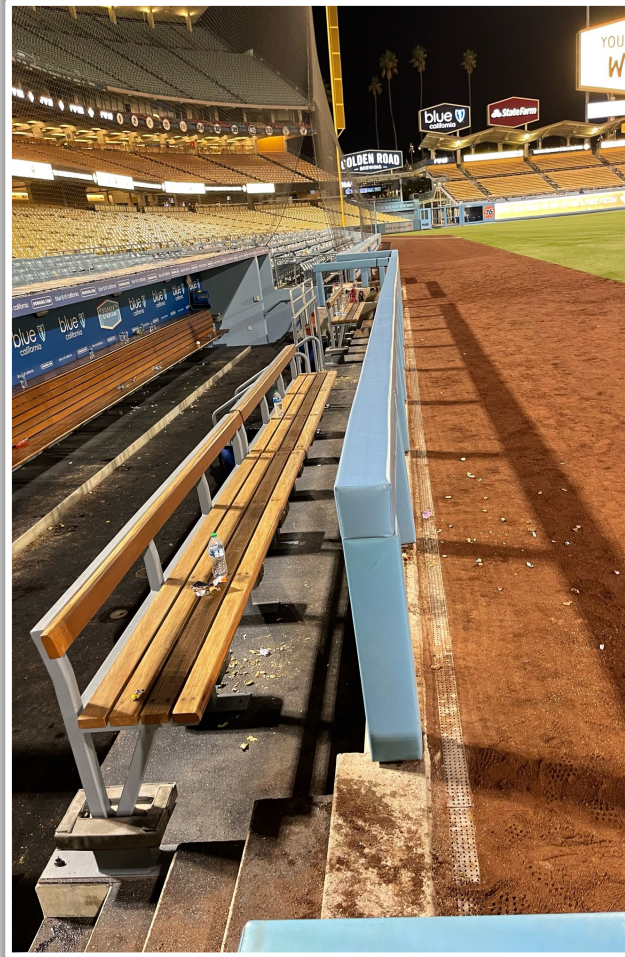

Dodger Stadium Ground Rules

RULE #3: Batted ball hitting bullpen gate in either left or right field at a point above the lower wall and continuing over the lower wall in fair territory: **Home Run**

Dodger Stadium Ground Rules

Backstop Photos:

Dodger Stadium Ground Rules

3B Camera Well Photos:

Dodger Stadium Ground Rules

3B Dugout Photos:

Dodger Stadium Ground Rules

3B Camera Well Photos:

Dodger Stadium Ground Rules

3B iPad Camera Photos:

3B Batter Camera

A ball that strikes the camera behind the netting and enclosed padding is **live and in play** unless it becomes lodged or is otherwise deemed unplayable (i.e. goes completely through the netting).