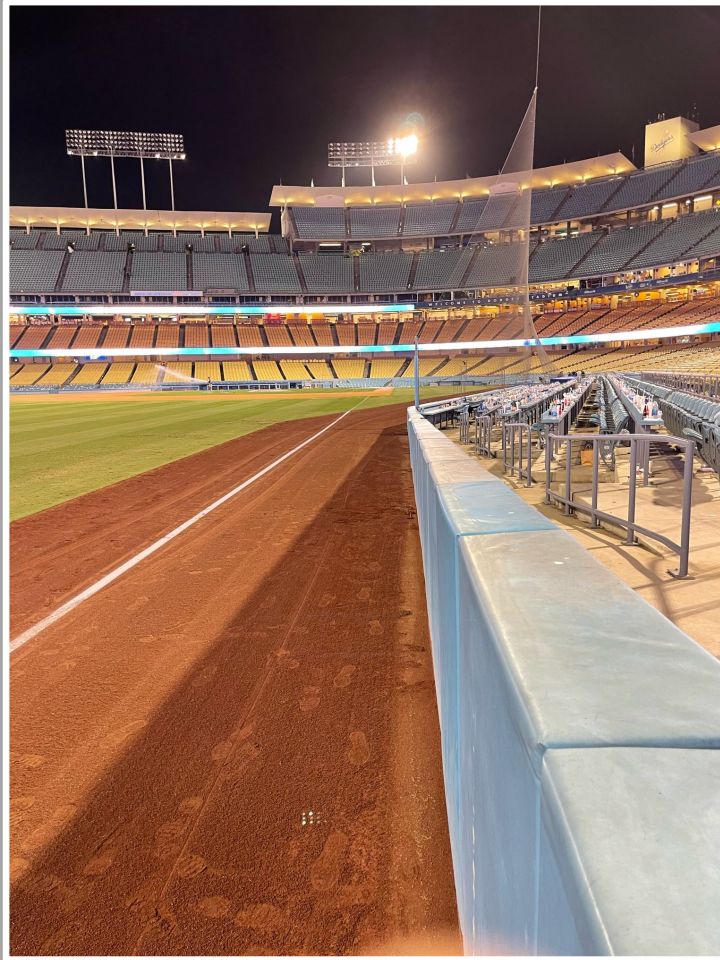

3B iPad Camera Photos:

3B Batter Camera

A ball that strikes the camera behind the netting and enclosed padding is **live and in play** unless it becomes lodged or is otherwise deemed unplayable (i.e. goes completely through the netting).

3B Pitcher Camera

Dodger Stadium Ground Rules

LF Extended Fan Safety Netting Photos:

| Dodger Stadium Ground Rules

LF Extended Fan Safety Netting Photos (Cont.):

Dodger Stadium Ground Rules

LF Corner Photos: