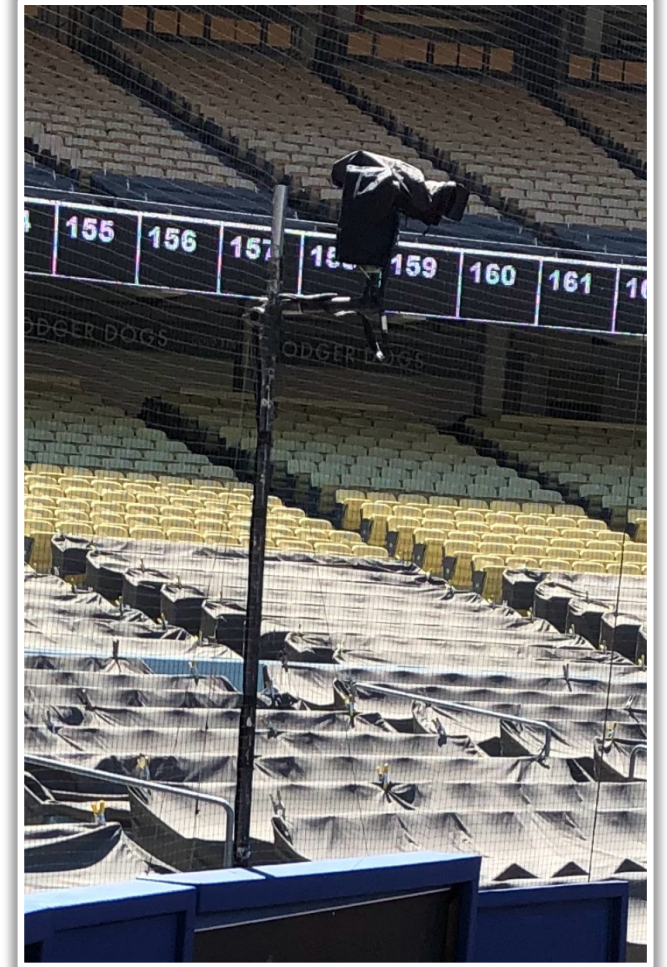

Dodger Stadium Ground Rules

Backstop Photos: