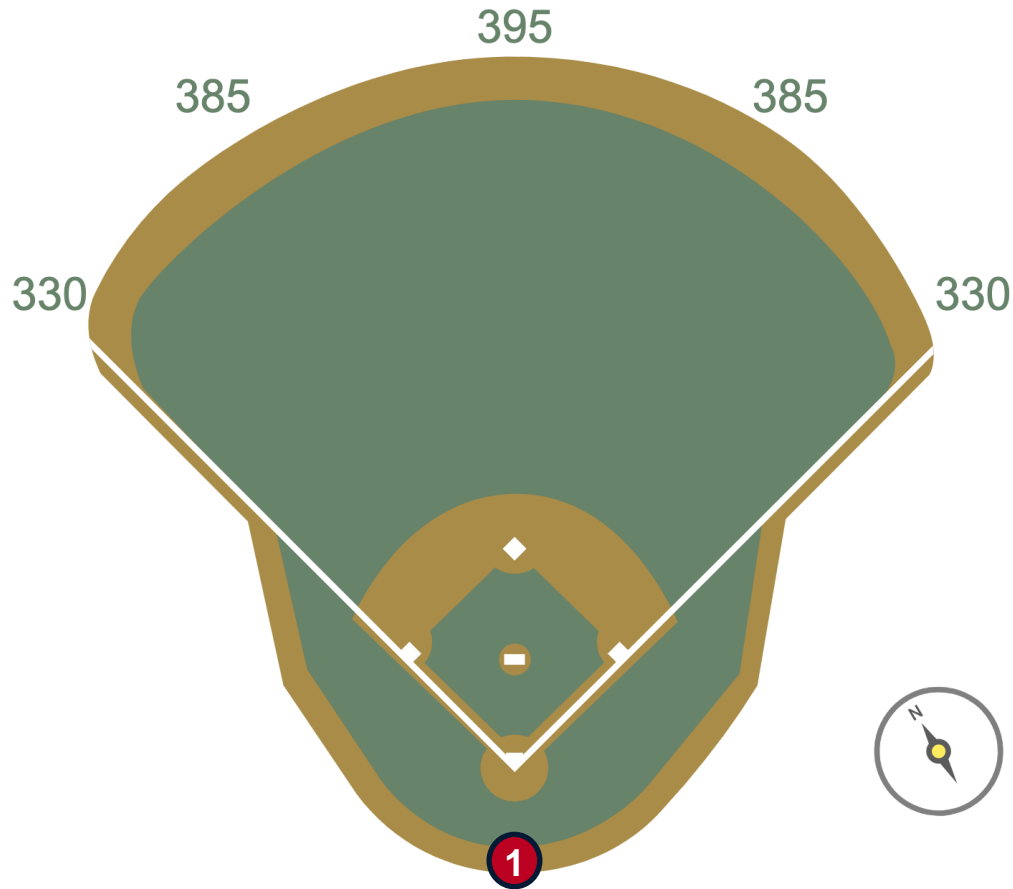

Dodger Stadium

2024 Ground Rules

Date: March 28, 2024

Dodger Stadium Ground Rules

RULE #1: Batted ball striking camera on top of backstop: **Dead Ball**

Dodger Stadium Ground Rules

RULE #2: A live ball (batted, thrown, or otherwise) striking any screen or protective netting set on a field facing wall or railing (e.g., a backstop or protective netting along the first or third base lines) and rebounding onto the playing field is **Live and In Play**.

Dodger Stadium Ground Rules

RULE #3: Batted ball hitting bullpen gate in either left or right field at a point above the lower wall and continuing over the lower wall in fair territory: **Home Run**

Dodger Stadium Ground Rules