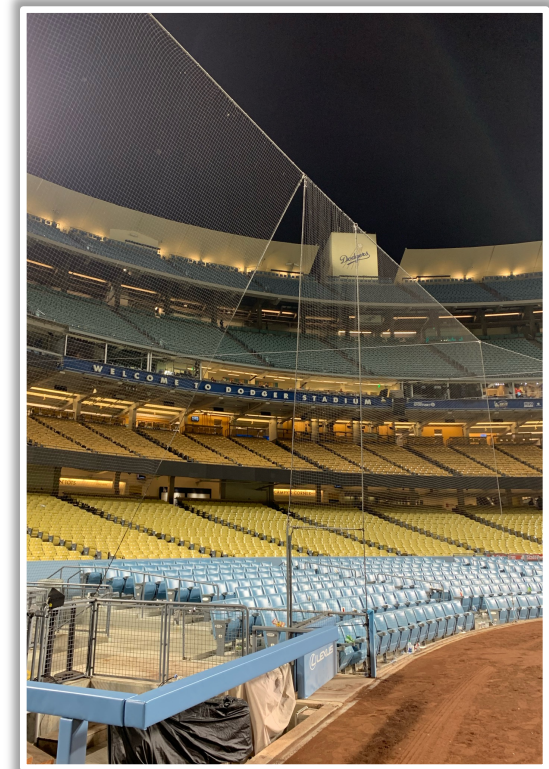

Dodger Stadium

2024 Ground Rules

Date: March 28, 2024

Dodger Stadium Ground Rules

RULE #1: Batted ball striking camera on top of backstop: **Dead Ball**

Dodger Stadium Ground Rules

RULE #2: A live ball (batted, thrown, or otherwise) striking any screen or protective netting set on a field facing wall or railing (e.g., a backstop or protective netting along the first or third base lines) and rebounding onto the playing field is **Live and In Play**.

Dodger Stadium Ground Rules

RULE #2 (cont.): Any additional screening set behind an out of play area (e.g., dugout, photo or camera well, etc.) shall be considered **Out of Play**. Thus, any ball striking such screening is dead regardless of whether it ricochets back onto the field of play.

Dodger Stadium Ground Rules

RULE #3: Batted ball hitting bullpen gate in either left or right field at a point above the lower wall and continuing over the lower wall in fair territory: **Home Run**

Dodger Stadium Ground Rules

3B iPad Camera Photos:

3B Batter Camera

A ball that strikes the camera behind the netting and enclosed padding is **live and in play** unless it becomes lodged or is otherwise deemed unplayable (i.e. goes completely through the netting).