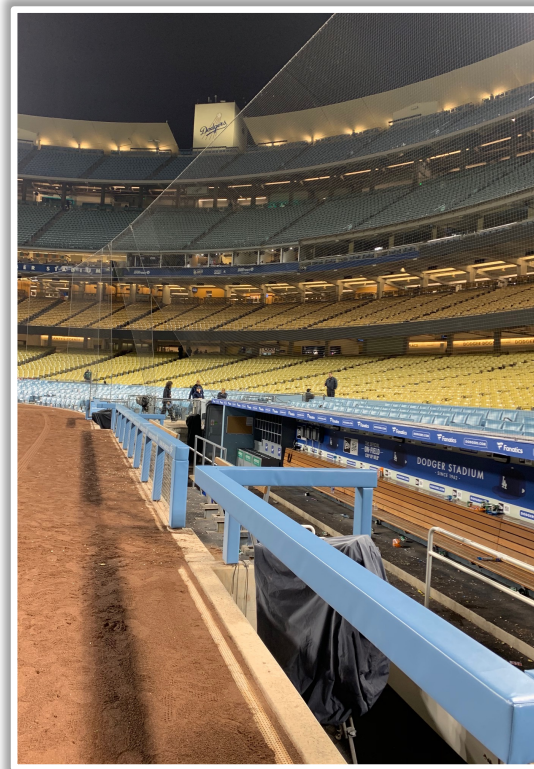

Dodger Stadium

2024 Ground Rules

Date: March 28, 2024

Dodger Stadium Ground Rules

RULE #1: Batted ball striking camera on top of backstop: **Dead Ball**

Dodger Stadium Ground Rules

RULE #2: A live ball (batted, thrown, or otherwise) striking any screen or protective netting set on a field facing wall or railing (e.g., a backstop or protective netting along the first or third base lines) and rebounding onto the playing field is **Live and In Play**.

Dodger Stadium Ground Rules

RULE #2 (cont.): Any additional screening set behind an out of play area (e.g., dugout, photo or camera well, etc.) shall be considered **Out of Play**. Thus, any ball striking such screening is dead regardless of whether it ricochets back onto the field of play.

Dodger Stadium Ground Rules

RULE #3: Batted ball hitting bullpen gate in either left or right field at a point above the lower wall and continuing over the lower wall in fair territory: **Home Run**

Dodger Stadium Ground Rules

3B iPad Camera Photos:

3B Batter Camera

A ball that strikes the camera behind the netting and enclosed padding is **live and in play** unless it becomes lodged or is otherwise deemed unplayable (i.e. goes completely through the netting).