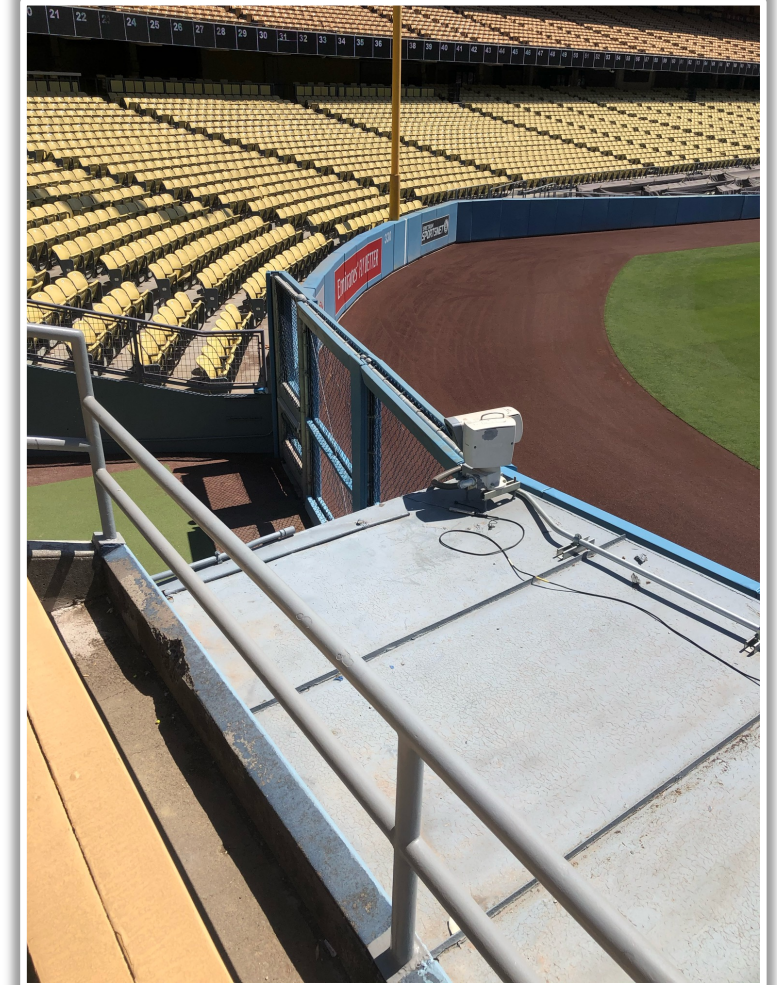

Dodger Stadium Ground Rules

RF Wall Photos: