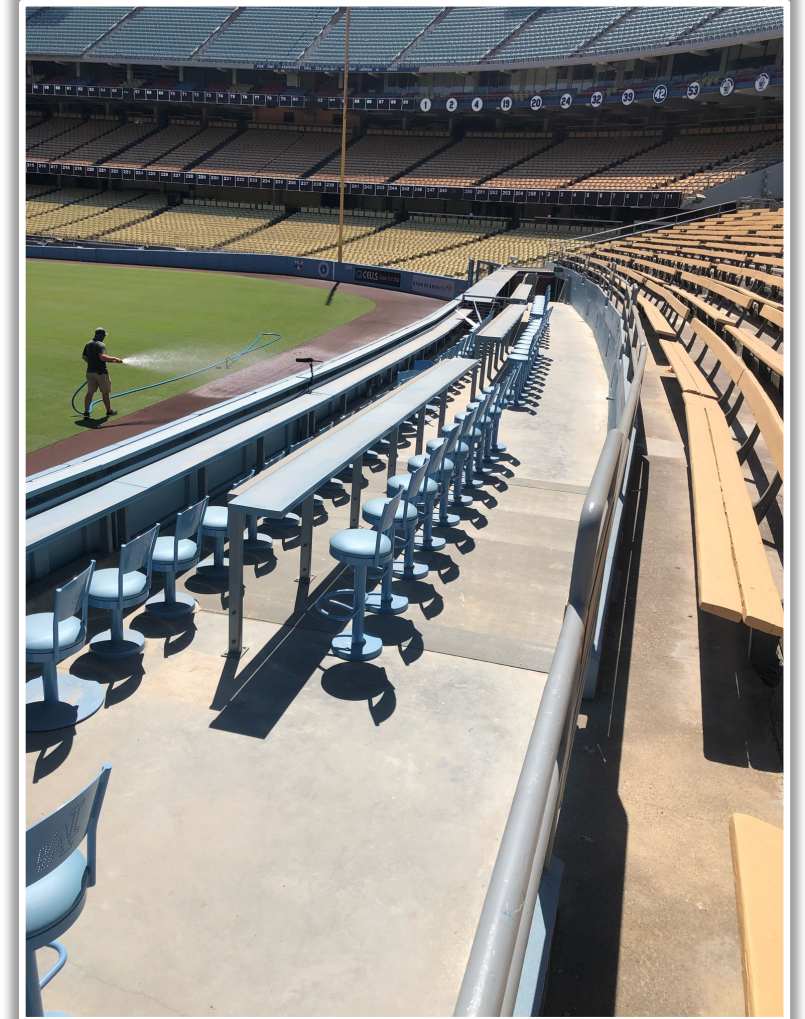

Dodger Stadium Ground Rules

LCF Wall Photos: