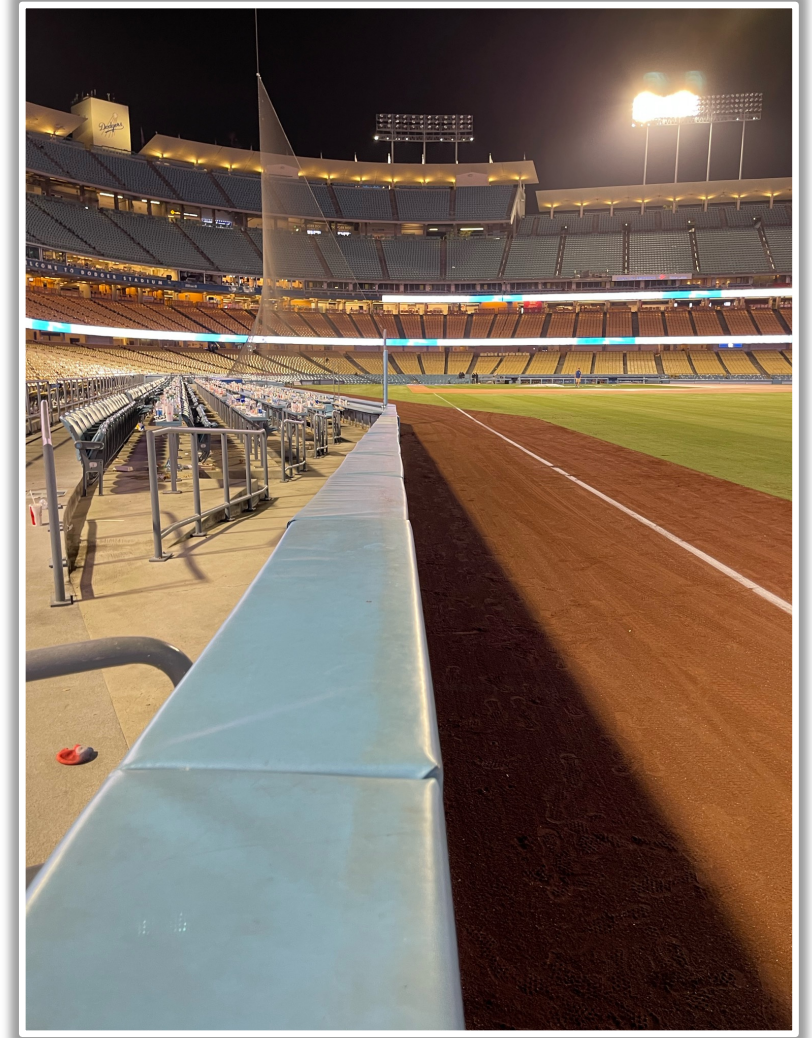

Dodger Stadium Ground Rules

RF Wall Photos:

Dodger Stadium Ground Rules

RF Wall Photos:

Dodger Stadium Ground Rules

RF Corner Photos:

Dodger Stadium Ground Rules

RF Extended Fan Safety Netting Photos: