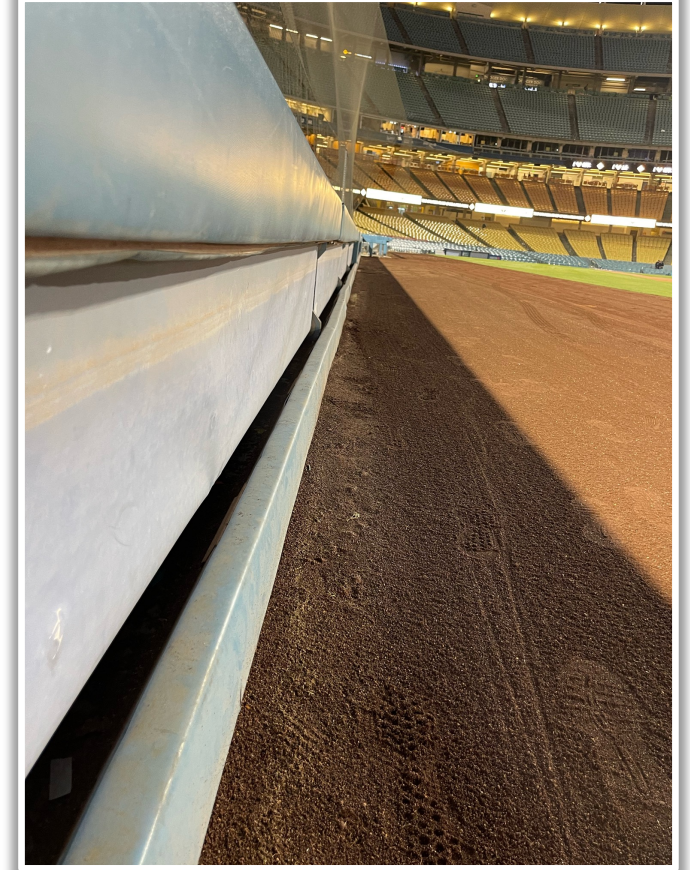

Dodger Stadium Ground Rules

RF Extended Fan Safety Netting Photos (Cont.):