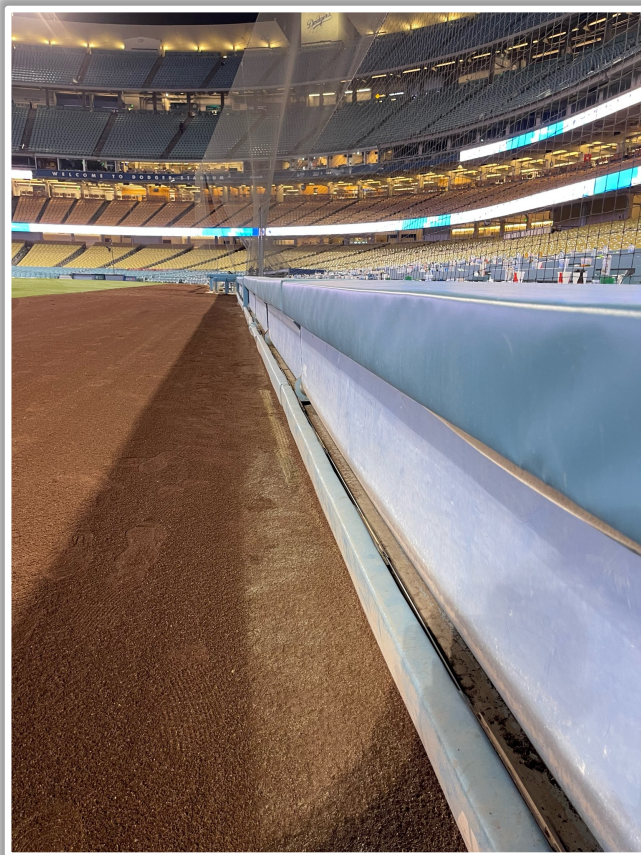

3B iPad Camera Photos:

3B Batter Camera

A ball that strikes the camera behind the netting and enclosed padding is **live and in play** unless it becomes lodged or is otherwise deemed unplayable (i.e. goes completely through the netting).

3B Pitcher Camera

Dodger Stadium Ground Rules

LF Extended Fan Safety Netting Photos:

| Dodger Stadium Ground Rules

LF Extended Fan Safety Netting Photos (Cont.):

Dodger Stadium Ground Rules

LF Corner Photos: