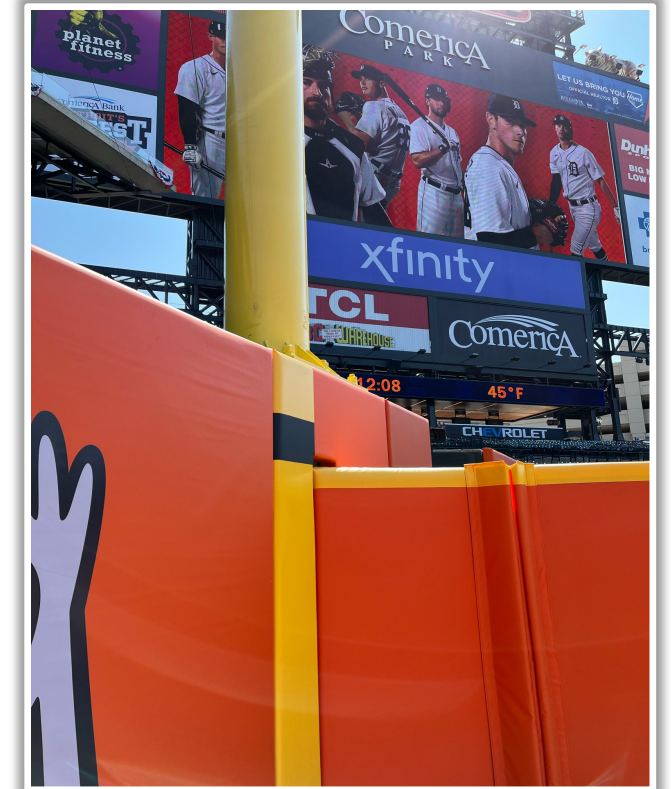

Comerica Park Ground Rules

RULE #2: A fielder is permitted to lean on the front facing of the dugout or reach over the dugout landing area in an attempt to field the ball. If a fielder makes a catch while he is leaning on the front facing of the dugout or reaching over the dugout landing area: **In Play**

Comerica Park Ground Rules

RULE #3: Batted ball in flight that touches any part of the black square or yellow line above by the left field foul pole: **Home Run**

Comerica Park Ground Rules

RULE #4: A fair bounding ball that touches any part of the black square or yellow line above by the left field foul pole: **Two Bases**