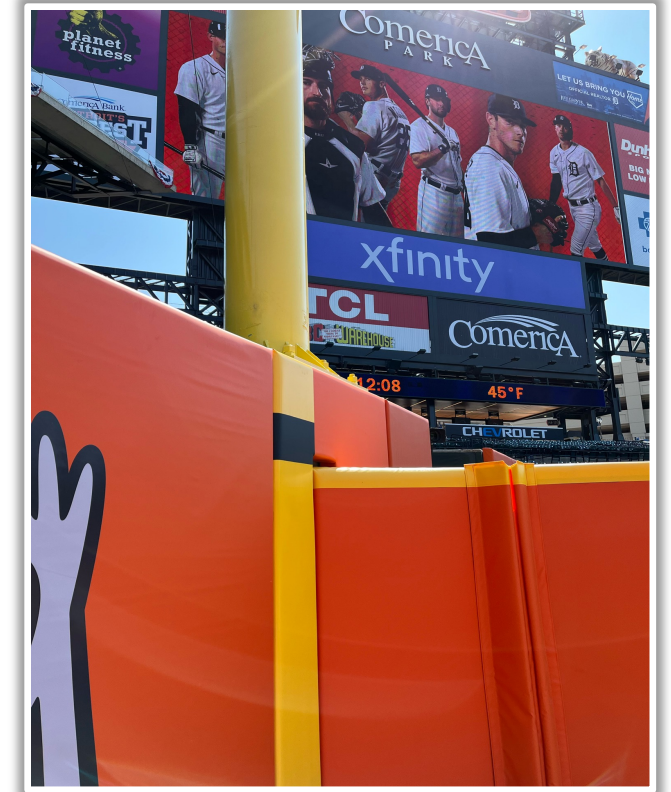

Comerica Park

2024 Ground Rules

Date: March 28, 2024

Comerica Park Ground Rules

RULE #1: Ball striking or resting on the dugout landing area is considered in the dugout: **Out of Play**. If a fielder makes a catch, then steps or falls on the dugout landing area: **Dead Ball with award of one base**.

Comerica Park Ground Rules

RULE #2: A fielder is permitted to lean on the front facing of the dugout or reach over the dugout landing area in an attempt to field the ball. If a fielder makes a catch while he is leaning on the front facing of the dugout or reaching over the dugout landing area: **In Play**

Comerica Park Ground Rules

RULE #3: Batted ball in flight that touches any part of the black square or yellow line above by the left field foul pole: **Home Run**

Comerica Park Ground Rules

RULE #4: A fair bounding ball that touches any part of the black square or yellow line above by the left field foul pole: **Two Bases**

Comerica Park Ground Rules

RULE #5: A fair bounding ball that hits completely to the left of the black box or yellow line by the left field foul pole: **Alive and In Play**

Comerica Park Ground Rules

RULE #6: Batted ball in flight striking padding below the top of outfield wall and caroming into stands: **Two Bases**