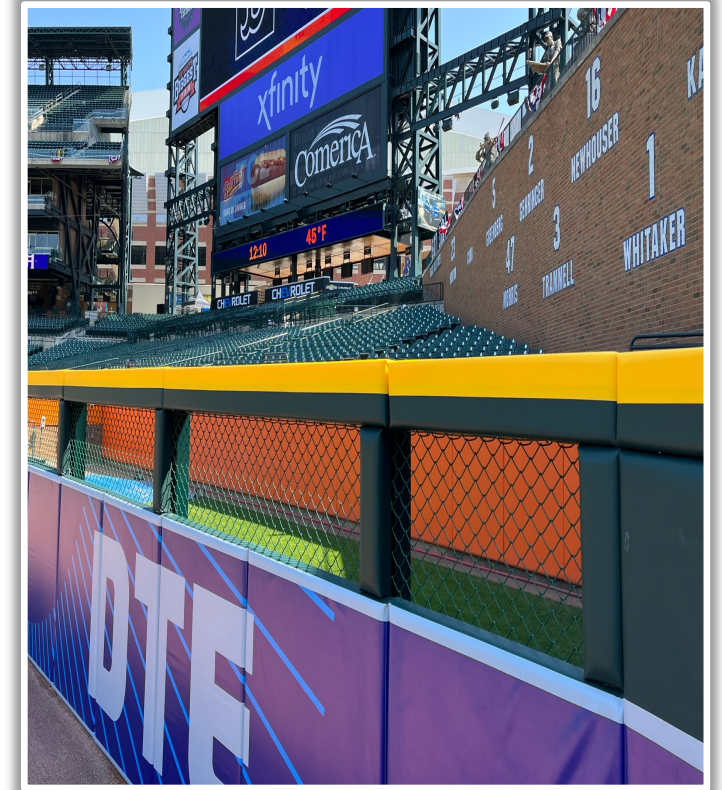

Comerica Park Ground Rules

RULE #3: Batted ball in flight that touches any part of the black square or yellow line above by the left field foul pole: **Home Run**

Comerica Park Ground Rules

RULE #4: A fair bounding ball that touches any part of the black square or yellow line above by the left field foul pole: **Two Bases**

Comerica Park Ground Rules

RULE #5: A fair bounding ball that hits completely to the left of the black box or yellow line by the left field foul pole: **Alive and In Play**

Comerica Park Ground Rules

RULE #6: Batted ball in flight striking padding below the top of outfield wall and caroming into stands: **Two Bases**