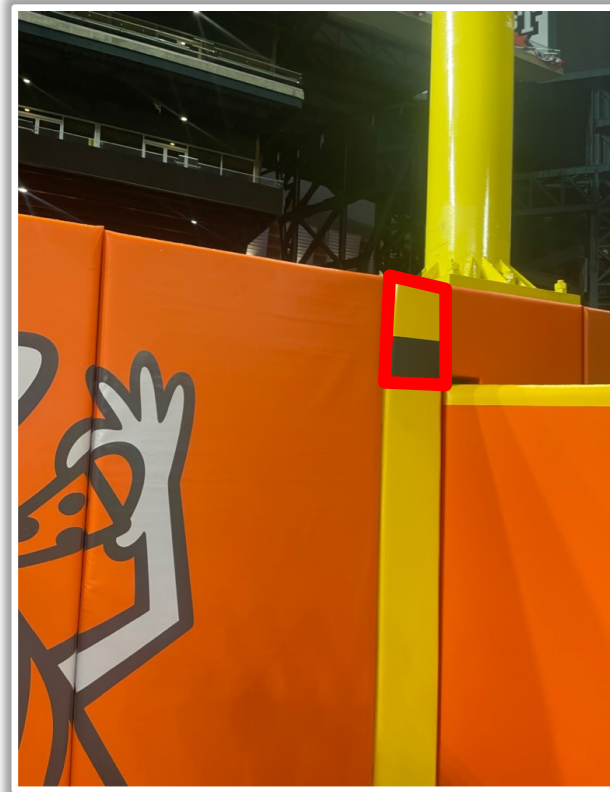

Comerica Park

2024 Ground Rules

Date: March 28, 2024

Comerica Park Ground Rules

RULE #1: Ball striking or resting on the dugout landing area is considered in the dugout: **Out of Play**. If a fielder makes a catch, then steps or falls on the dugout landing area: **Dead Ball with award of one base**.

Comerica Park Ground Rules

RULE #2: A fielder is permitted to lean on the front facing of the dugout or reach over the dugout landing area in an attempt to field the ball. If a fielder makes a catch while he is leaning on the front facing of the dugout or reaching over the dugout landing area: **In Play**

Comerica Park Ground Rules

RULE #3: Batted ball in flight that touches any part of the black square or yellow line above by the left field foul pole: **Home Run**

Comerica Park Ground Rules

RULE #4: A fair bounding ball that touches any part of the black square or yellow line above by the left field foul pole: **Two Bases**

Comerica Park Ground Rules

RULE #5: A fair bounding ball that hits completely to the left of the black box or yellow line by the left field foul pole: **Alive and In Play**

Comerica Park Ground Rules

RULE #6: Batted ball in flight striking padding below the top of outfield wall and caroming into stands: **Two Bases**