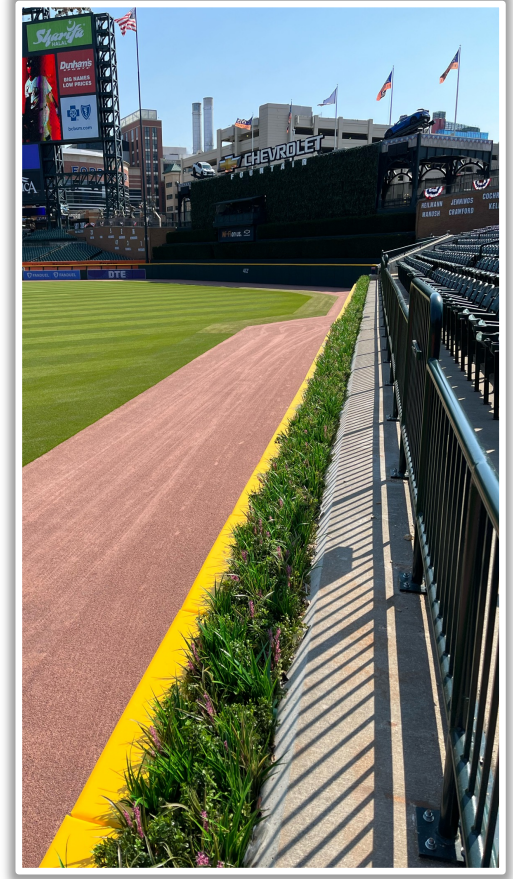

Comerica Park Ground Rules

RULE #2: A fielder is permitted to lean on the front facing of the dugout or reach over the dugout landing area in an attempt to field the ball. If a fielder makes a catch while he is leaning on the front facing of the dugout or reaching over the dugout landing area: **In Play**

Comerica Park Ground Rules

RULE #3: Batted ball in flight that touches any part of the black square or yellow line above by the left field foul pole: **Home Run**

Comerica Park Ground Rules

RULE #4: A fair bounding ball that touches any part of the black square or yellow line above by the left field foul pole: **Two Bases**

Comerica Park Ground Rules

RULE #5: A fair bounding ball that hits completely to the left of the black box or yellow line by the left field foul pole: **Alive and In Play**

Comerica Park Ground Rules

RULE #6: Batted ball in flight striking padding below the top of outfield wall and caroming into stands: **Two Bases**

Comerica Park Ground Rules

RULE #7: Batted ball in flight striking beyond the padding, flower bed, or the fan safety railing in right field fair territory: **Home Run**

Comerica Park Ground Rules

RULE #8: A fair bounding ball that hits the flower bed beyond the right field wall: **Two Bases**