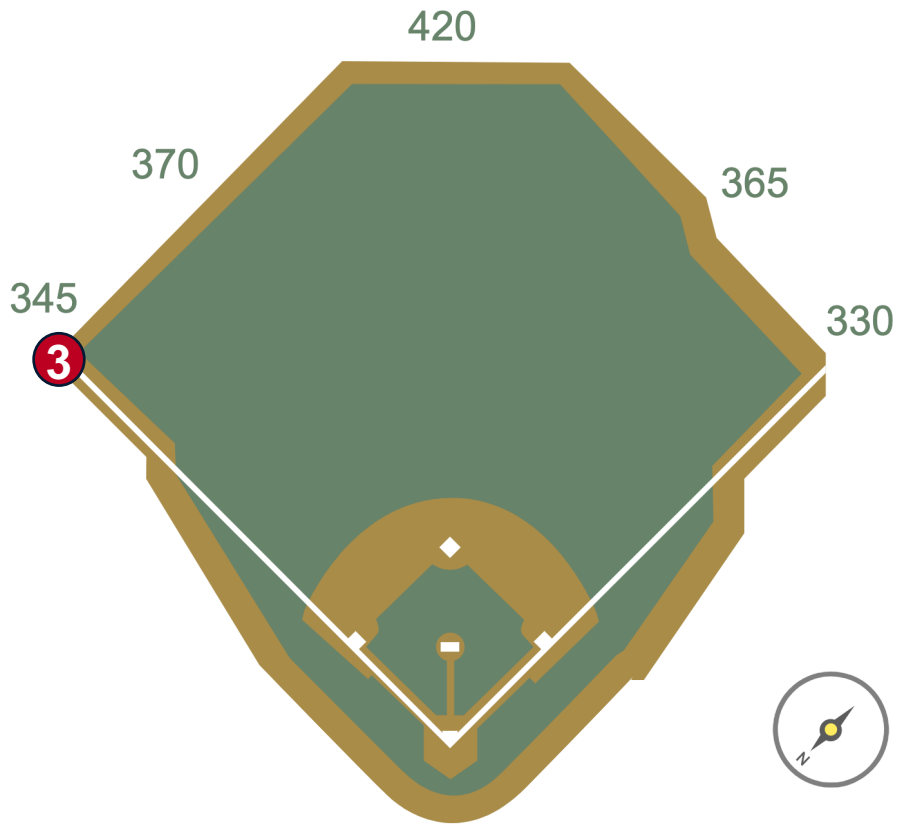

Comerica Park

2024 Ground Rules

Date: March 28, 2024

Comerica Park Ground Rules

RULE #1: Ball striking or resting on the dugout landing area is considered in the dugout: **Out of Play**. If a fielder makes a catch, then steps or falls on the dugout landing area: **Dead Ball with award of one base**.

Comerica Park Ground Rules

RULE #2: A fielder is permitted to lean on the front facing of the dugout or reach over the dugout landing area in an attempt to field the ball. If a fielder makes a catch while he is leaning on the front facing of the dugout or reaching over the dugout landing area: **In Play**

Comerica Park Ground Rules

RULE #3: Batted ball in flight that touches any part of the black square or yellow line above by the left field foul pole: **Home Run**

Comerica Park Ground Rules

RULE #4: A fair bounding ball that touches any part of the black square or yellow line above by the left field foul pole: **Two Bases**

Comerica Park Ground Rules

RULE #5: A fair bounding ball that hits completely to the left of the black box or yellow line by the left field foul pole: **Alive and In Play**

Comerica Park Ground Rules

RULE #6: Batted ball in flight striking padding below the top of outfield wall and caroming into stands: **Two Bases**