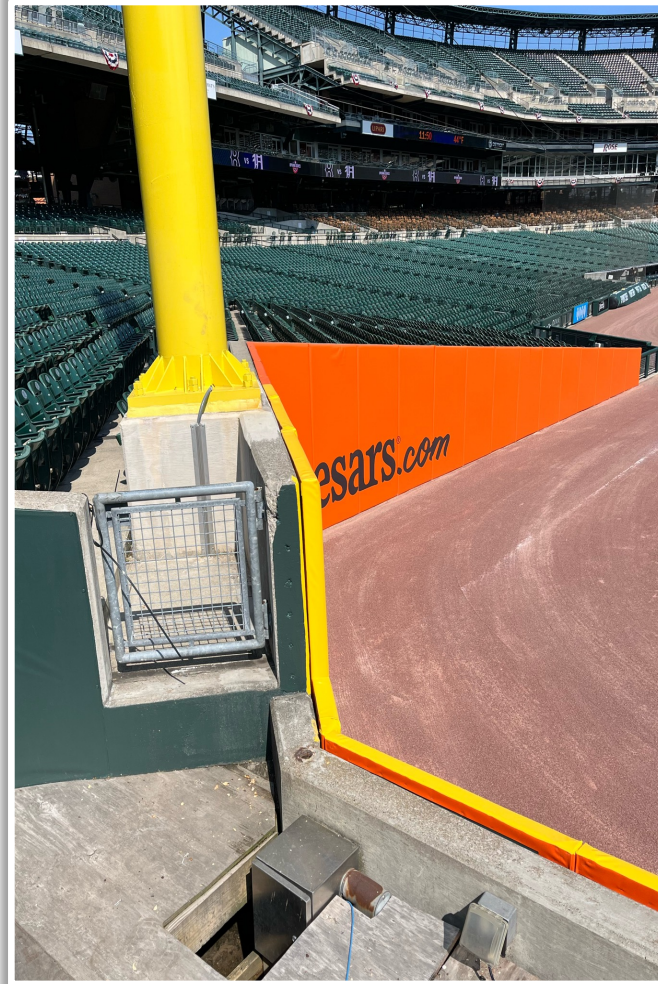

Comerica Park Ground Rules

RULE #3: Batted ball in flight that touches any part of the black square or yellow line above by the left field foul pole: **Home Run**

Comerica Park Ground Rules

RULE #4: A fair bounding ball that touches any part of the black square or yellow line above by the left field foul pole: **Two Bases**

Comerica Park Ground Rules

3B iPad Camera Photos:

3B Pitcher Camera

3B Batter Camera

A ball that strikes the camera behind the netting and enclosed padding is **live and in play** unless it becomes lodged or is otherwise deemed unplayable (i.e. goes completely through the netting).

Comerica Park Ground Rules

LF Fan Safety Netting Photos:

Comerica Park Ground Rules

LF Corner:

Comerica Park Ground Rules

LF Wall Photos:

Comerica Park Ground Rules

CF Wall Photos:

Comerica Park Ground Rules

RCF Wall Photos:

Comerica Park Ground Rules

RCF Wall Photos:

Comerica Park Ground Rules

RF Wall Photos:

Comerica Park Ground Rules

RF Corner Photos: