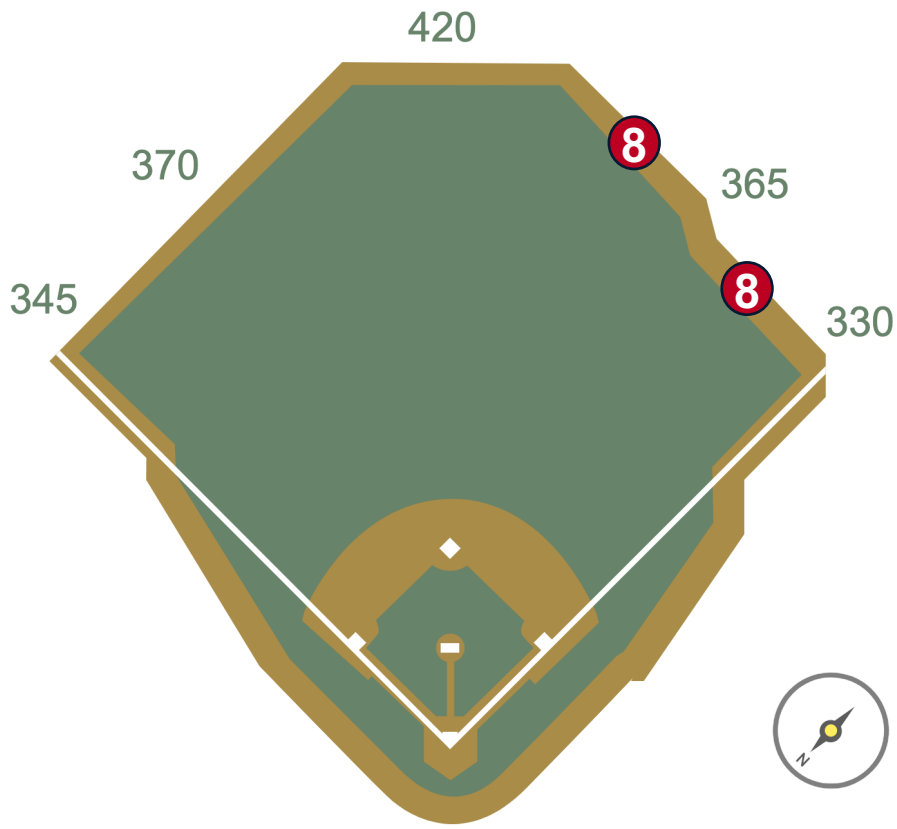

Comerica Park Ground Rules

RULE #3: Batted ball in flight that touches any part of the black square or yellow line above by the left field foul pole: **Home Run**

Comerica Park Ground Rules

RULE #4: A fair bounding ball that touches any part of the black square or yellow line above by the left field foul pole: **Two Bases**

Comerica Park Ground Rules

RULE #5: A fair bounding ball that hits completely to the left of the black box or yellow line by the left field foul pole: **Alive and In Play**

Comerica Park Ground Rules

RULE #6: Batted ball in flight striking padding below the top of outfield wall and caroming into stands: **Two Bases**

Comerica Park Ground Rules

RULE #7: Batted ball in flight striking beyond the padding, flower bed, or the fan safety railing in right field fair territory: **Home Run**

Comerica Park Ground Rules

RULE #8: A fair bounding ball that hits the flower bed beyond the right field wall: **Two Bases**