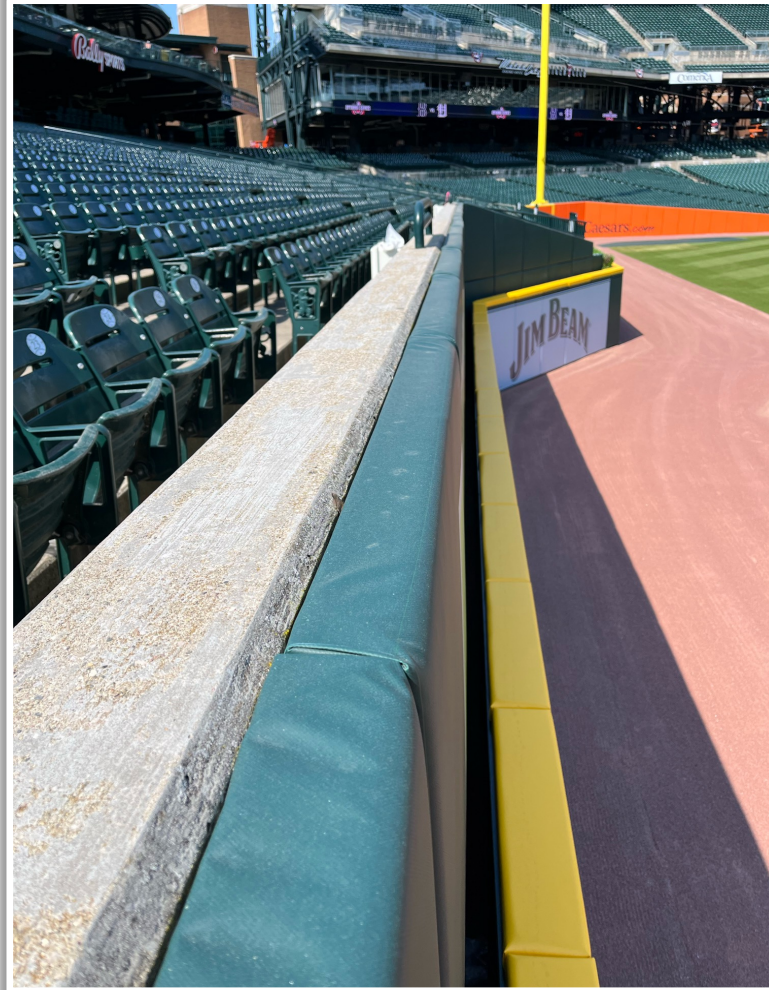

Comerica Park Ground Rules

RCF Wall Photos: