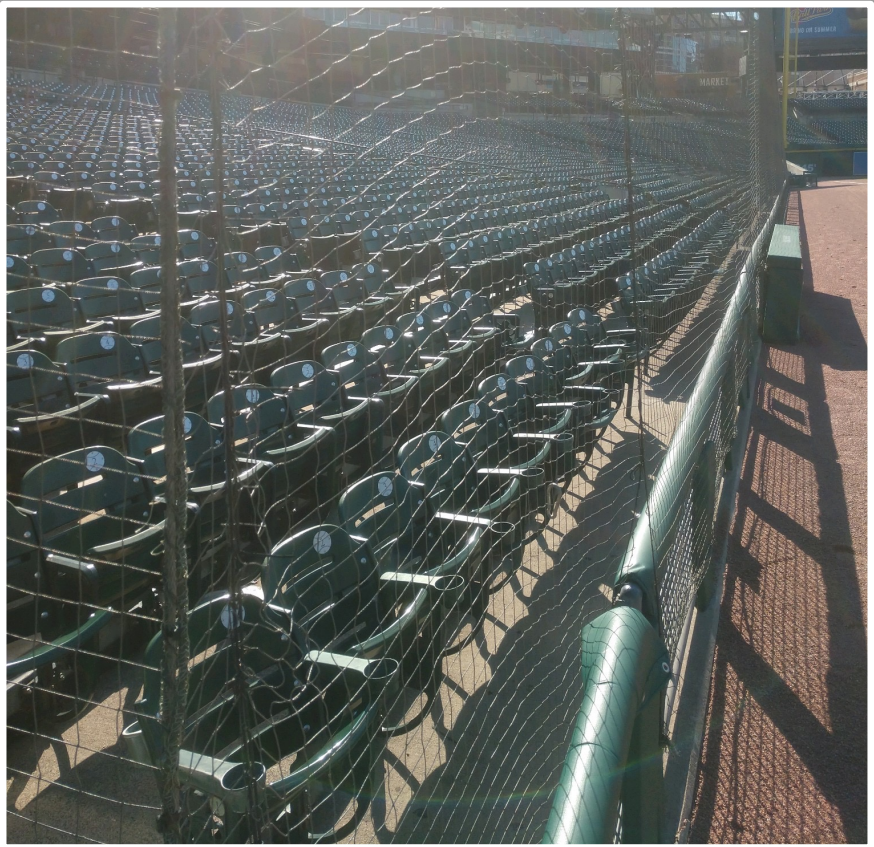

Comerica Park Ground Rules

LF Fan Safety Netting Photos: