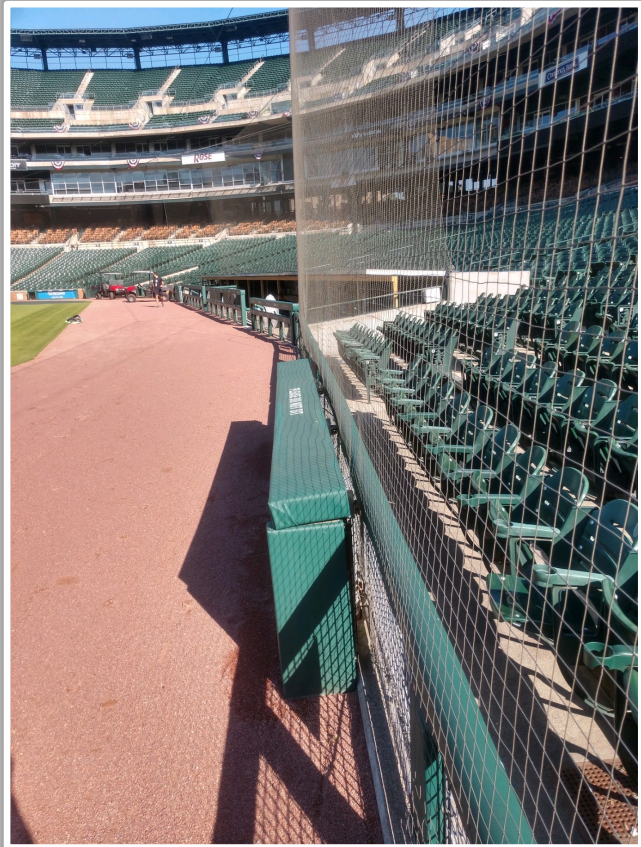

Comerica Park Ground Rules

LF Fan Safety Netting Photos: