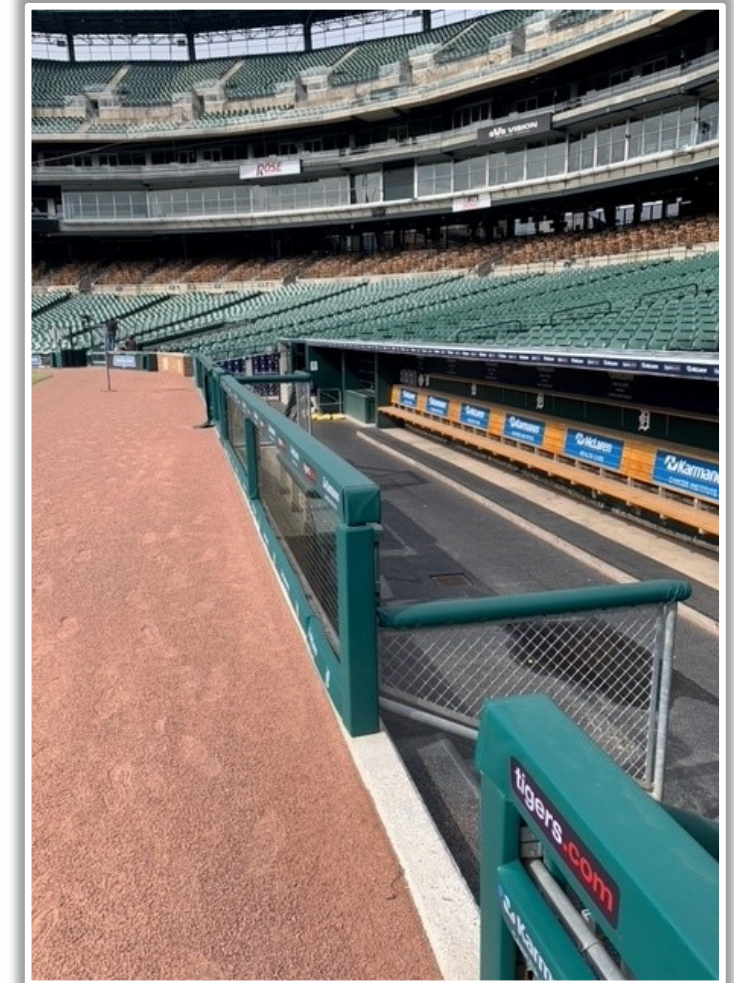

Comerica Park Ground Rules

RULE #3: Batted ball in flight that touches any part of the black square or yellow line above by the left field foul pole: **Home Run**

Comerica Park Ground Rules

RULE #4: A fair bounding ball that touches any part of the black square or yellow line above by the left field foul pole: **Two Bases**

Comerica Park Ground Rules

RULE #7: Batted ball in flight striking beyond the padding, flower bed, or the fan safety railing in right field fair territory: **Home Run**

Comerica Park Ground Rules

RULE #8: A fair bounding ball that hits the flower bed beyond the right field wall: **Two Bases**

| Comerica Park Ground Rules

Backstop Photos:

| Comerica Park Ground Rules

Backstop Photos (Cont.):

Comerica Park Ground Rules

3B Dugout Photos:

Comerica Park Ground Rules

3B Camera Well Photos:

Comerica Park Ground Rules

3B iPad Camera Photos:

3B Pitcher Camera

3B Batter Camera

A ball that strikes the camera behind the netting and enclosed padding is **live and in play** unless it becomes lodged or is otherwise deemed unplayable (i.e. goes completely through the netting).