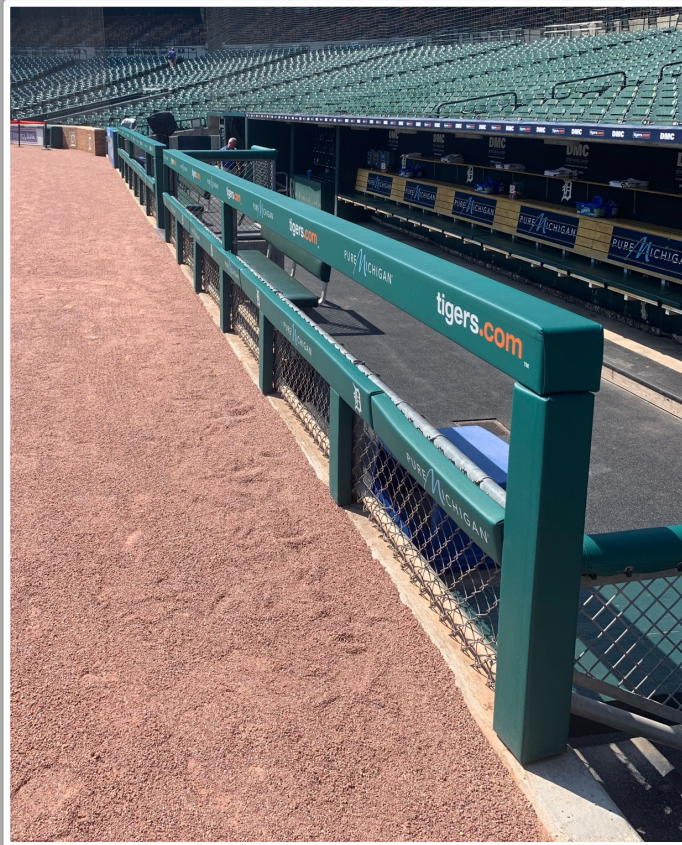

Comerica Park Ground Rules

RULE #5: A fair bounding ball that hits completely to the left of the black box or yellow line by the left field foul pole: **Alive and In Play**

Comerica Park Ground Rules

RULE #6: Batted ball in flight striking padding below the top of outfield wall and caroming into stands: **Two Bases**

Comerica Park Ground Rules

RULE #7: Batted ball in flight striking beyond the padding, flower bed, or the fan safety railing in right field fair territory: **Home Run**

Comerica Park Ground Rules

RULE #8: A fair bounding ball that hits the flower bed beyond the right field wall: **Two Bases**

| Comerica Park Ground Rules

Backstop Photos:

| Comerica Park Ground Rules

Backstop Photos (Cont.):

Comerica Park Ground Rules

3B Dugout Photos:

Comerica Park Ground Rules

3B Camera Well Photos:

Comerica Park Ground Rules

3B iPad Camera Photos:

3B Pitcher Camera

3B Batter Camera

A ball that strikes the camera behind the netting and enclosed padding is **live and in play** unless it becomes lodged or is otherwise deemed unplayable (i.e. goes completely through the netting).