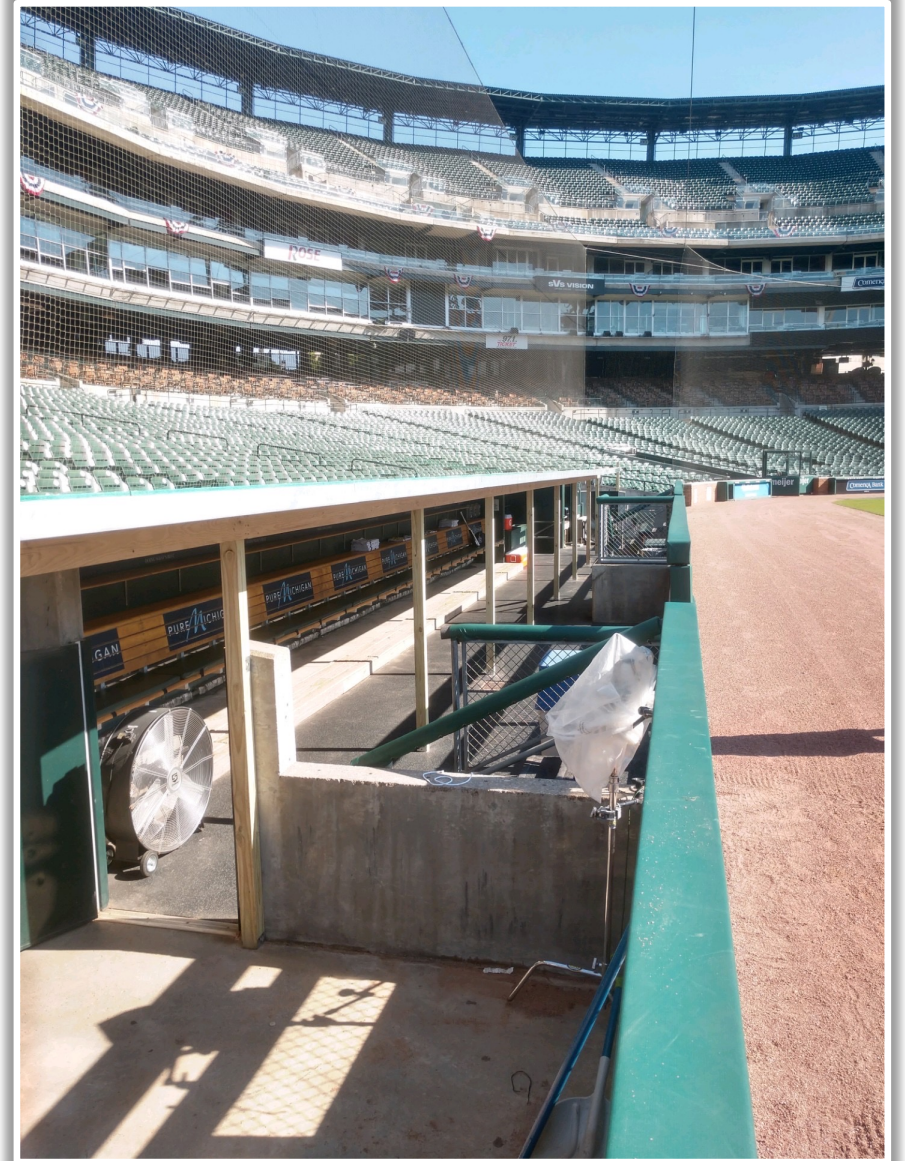

Comerica Park Ground Rules

1B Dugout Photos: