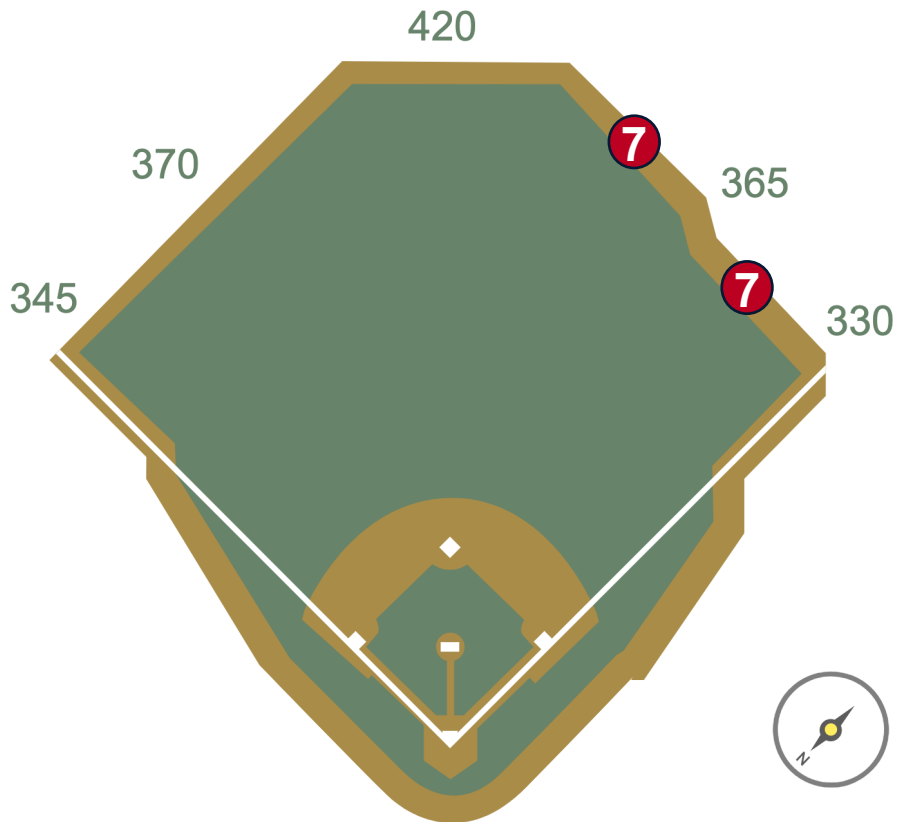

Comerica Park Ground Rules

RULE #3: Batted ball in flight that touches any part of the black square or yellow line above by the left field foul pole: **Home Run**

Comerica Park Ground Rules

RULE #4: A fair bounding ball that touches any part of the black square or yellow line above by the left field foul pole: **Two Bases**

Comerica Park Ground Rules

RULE #5: A fair bounding ball that hits completely to the left of the black box or yellow line by the left field foul pole: **Alive and In Play**

Comerica Park Ground Rules

RULE #6: Batted ball in flight striking padding below the top of outfield wall and caroming into stands: **Two Bases**

Comerica Park Ground Rules

RULE #7: Batted ball in flight striking beyond the padding, flower bed, or the fan safety railing in right field fair territory: **Home Run**

Comerica Park Ground Rules

RULE #8: A fair bounding ball that hits the flower bed beyond the right field wall: **Two Bases**