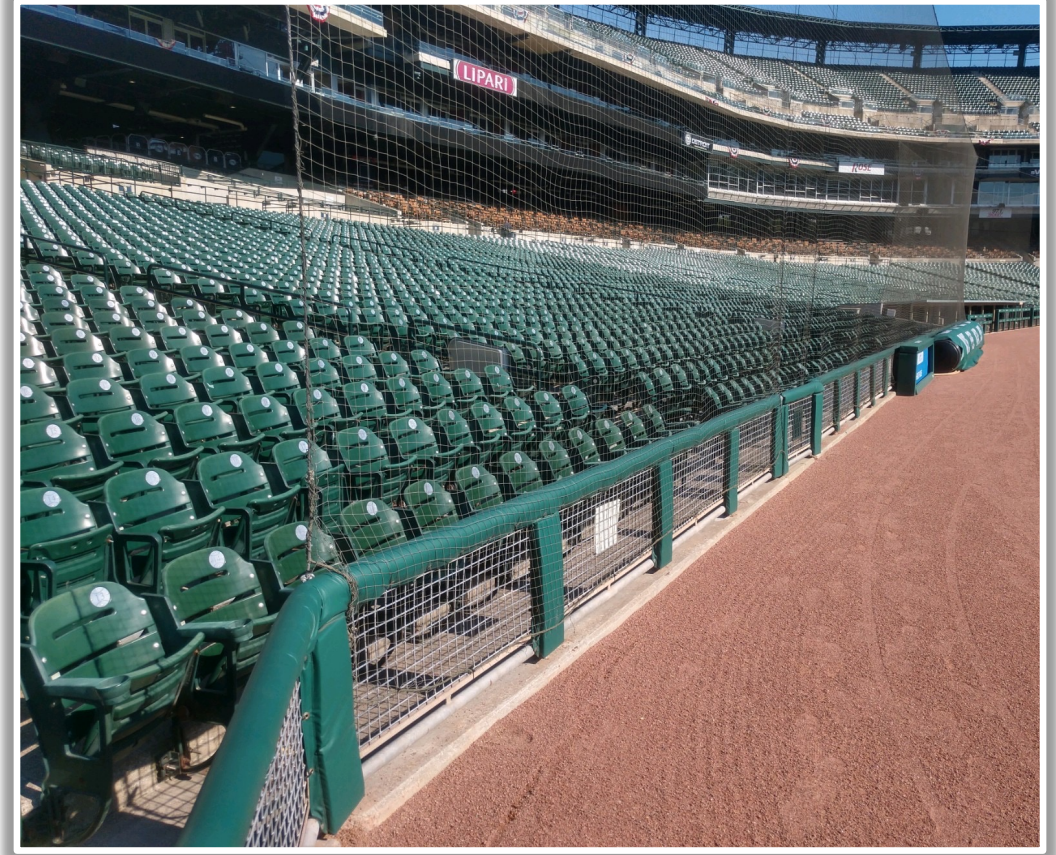

Comerica Park Ground Rules

Tarp and RF Extended Fan Safety Netting Photos: