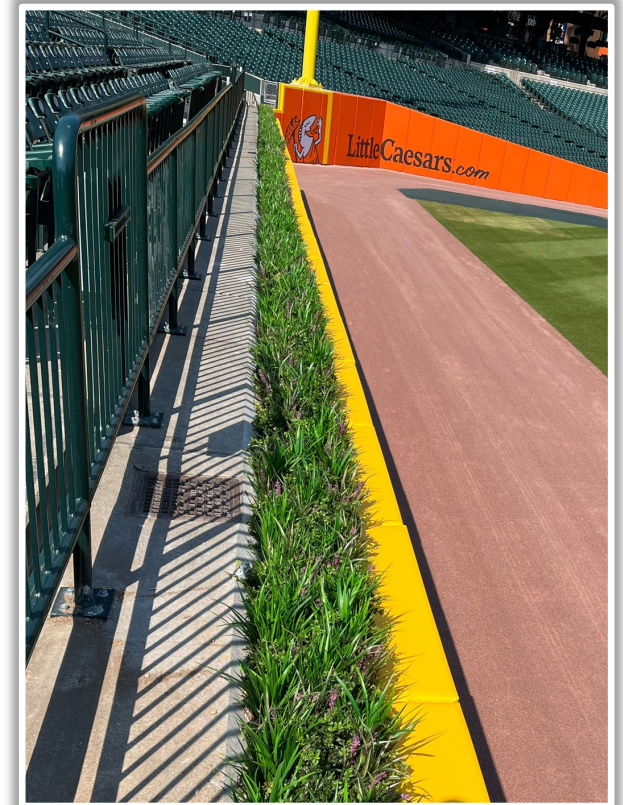

Comerica Park Ground Rules

RULE #2: A fielder is permitted to lean on the front facing of the dugout or reach over the dugout landing area in an attempt to field the ball. If a fielder makes a catch while he is leaning on the front facing of the dugout or reaching over the dugout landing area: **In Play**

Comerica Park Ground Rules

RULE #3: Batted ball in flight that touches any part of the black square or yellow line above by the left field foul pole: **Home Run**

Comerica Park Ground Rules

RULE #4: A fair bounding ball that touches any part of the black square or yellow line above by the left field foul pole: **Two Bases**

Comerica Park Ground Rules

RULE #5: A fair bounding ball that hits completely to the left of the black box or yellow line by the left field foul pole: **Alive and In Play**

Comerica Park Ground Rules

RULE #6: Batted ball in flight striking padding below the top of outfield wall and caroming into stands: **Two Bases**

Comerica Park Ground Rules

RULE #7: Batted ball in flight striking beyond the padding, flower bed, or the fan safety railing in right field fair territory: **Home Run**

Comerica Park Ground Rules

RULE #8: A fair bounding ball that hits the flower bed beyond the right field wall: **Two Bases**