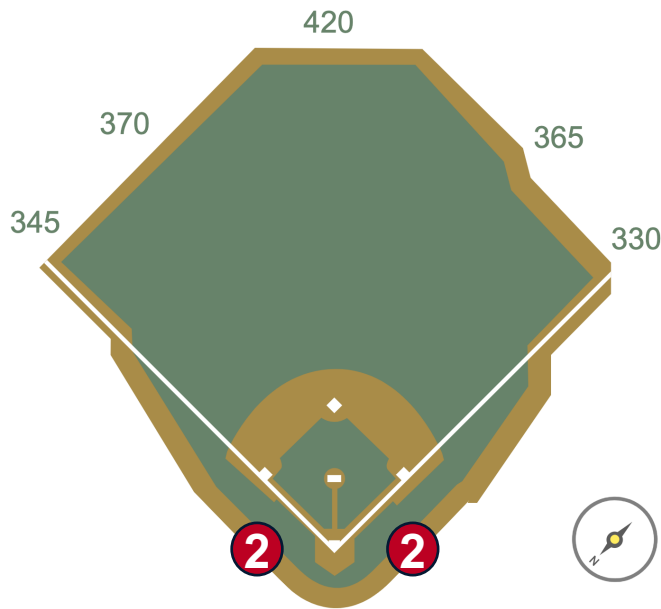

Comerica Park

2024 Ground Rules

Date: March 28, 2024

Comerica Park Ground Rules

RULE #1: Ball striking or resting on the dugout landing area is considered in the dugout: **Out of Play**. If a fielder makes a catch, then steps or falls on the dugout landing area: **Dead Ball with award of one base**.

Comerica Park Ground Rules

RULE #2: A fielder is permitted to lean on the front facing of the dugout or reach over the dugout landing area in an attempt to field the ball. If a fielder makes a catch while he is leaning on the front facing of the dugout or reaching over the dugout landing area: **In Play**

Comerica Park Ground Rules

RULE #3: Batted ball in flight that touches any part of the black square or yellow line above by the left field foul pole: **Home Run**

Comerica Park Ground Rules

RULE #4: A fair bounding ball that touches any part of the black square or yellow line above by the left field foul pole: **Two Bases**

Comerica Park Ground Rules

RULE #5: A fair bounding ball that hits completely to the left of the black box or yellow line by the left field foul pole: **Alive and In Play**

Comerica Park Ground Rules

RULE #6: Batted ball in flight striking padding below the top of outfield wall and caroming into stands: **Two Bases**