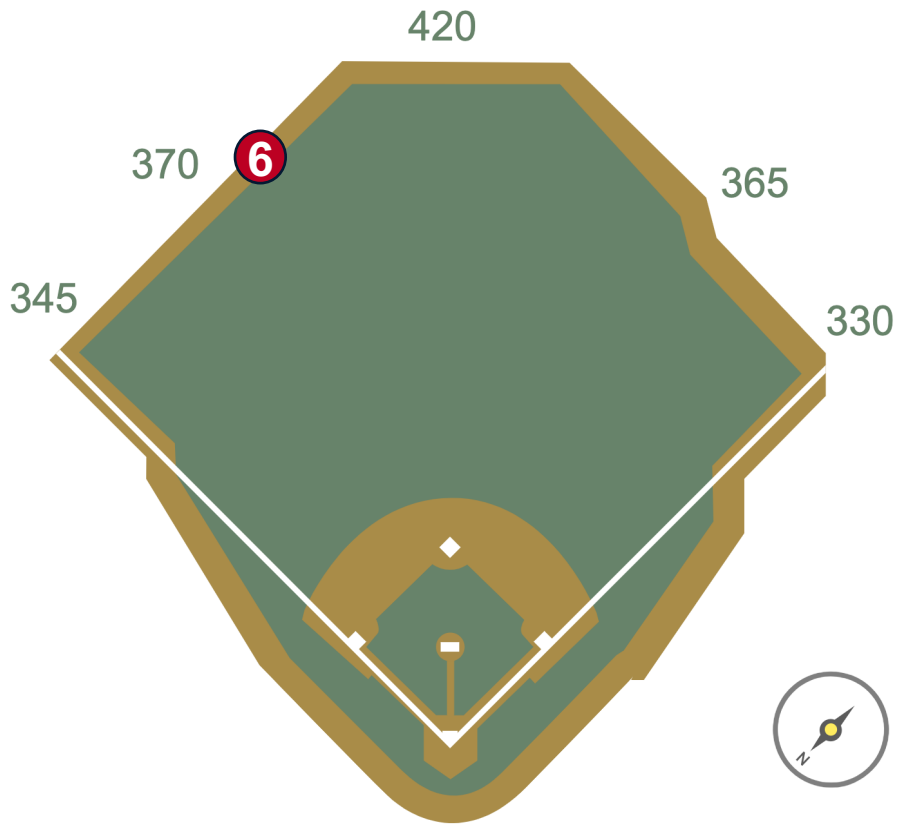

Comerica Park Ground Rules

RULE #2: A fielder is permitted to lean on the front facing of the dugout or reach over the dugout landing area in an attempt to field the ball. If a fielder makes a catch while he is leaning on the front facing of the dugout or reaching over the dugout landing area: **In Play**

Comerica Park Ground Rules

RULE #3: Batted ball in flight that touches any part of the black square or yellow line above by the left field foul pole: **Home Run**

Comerica Park Ground Rules

RULE #4: A fair bounding ball that touches any part of the black square or yellow line above by the left field foul pole: **Two Bases**

Comerica Park Ground Rules

RULE #5: A fair bounding ball that hits completely to the left of the black box or yellow line by the left field foul pole: **Alive and In Play**

Comerica Park Ground Rules

RULE #6: Batted ball in flight striking padding below the top of outfield wall and caroming into stands: **Two Bases**

Comerica Park Ground Rules

RULE #7: Batted ball in flight striking beyond the padding, flower bed, or the fan safety railing in right field fair territory: **Home Run**

Comerica Park Ground Rules

RULE #8: A fair bounding ball that hits the flower bed beyond the right field wall: **Two Bases**