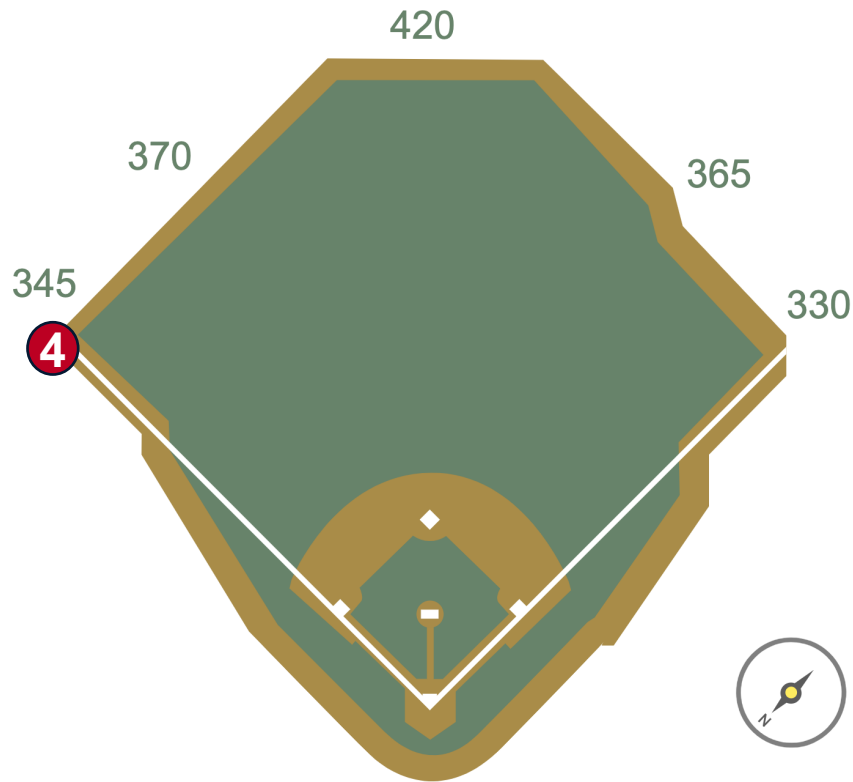

Comerica Park

2024 Ground Rules

Date: March 28, 2024

Comerica Park Ground Rules

RULE #1: Ball striking or resting on the dugout landing area is considered in the dugout: **Out of Play**. If a fielder makes a catch, then steps or falls on the dugout landing area: **Dead Ball with award of one base**.

Comerica Park Ground Rules

RULE #2: A fielder is permitted to lean on the front facing of the dugout or reach over the dugout landing area in an attempt to field the ball. If a fielder makes a catch while he is leaning on the front facing of the dugout or reaching over the dugout landing area: **In Play**

Comerica Park Ground Rules

RULE #3: Batted ball in flight that touches any part of the black square or yellow line above by the left field foul pole: **Home Run**

Comerica Park Ground Rules

RULE #4: A fair bounding ball that touches any part of the black square or yellow line above by the left field foul pole: **Two Bases**

Comerica Park Ground Rules

RULE #5: A fair bounding ball that hits completely to the left of the black box or yellow line by the left field foul pole: **Alive and In Play**

Comerica Park Ground Rules

RULE #6: Batted ball in flight striking padding below the top of outfield wall and caroming into stands: **Two Bases**