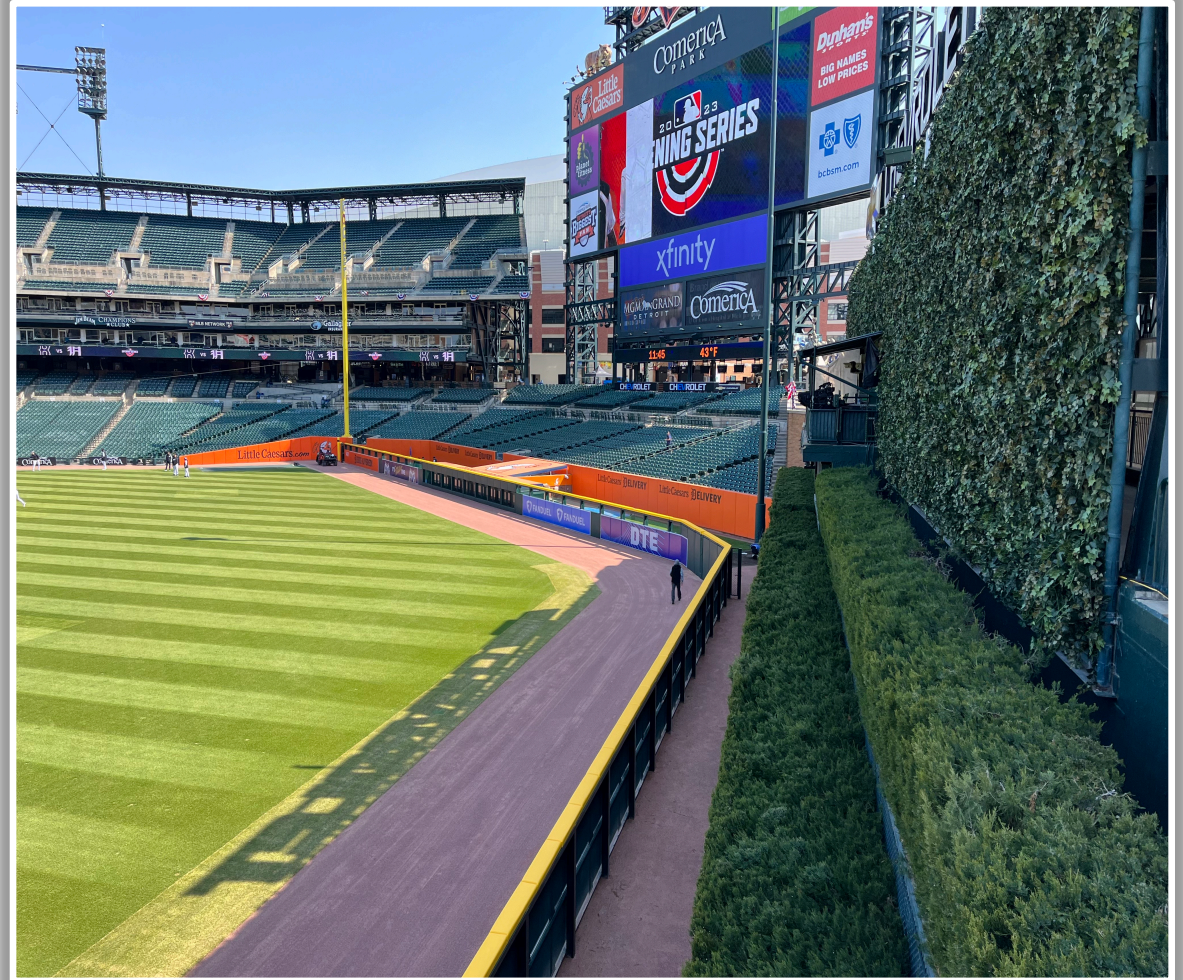

Comerica Park Ground Rules

3B iPad Camera Photos:

3B Pitcher Camera

3B Batter Camera

A ball that strikes the camera behind the netting and enclosed padding is **live and in play** unless it becomes lodged or is otherwise deemed unplayable (i.e. goes completely through the netting).

Comerica Park Ground Rules

LF Fan Safety Netting Photos:

Comerica Park Ground Rules

LF Corner:

Comerica Park Ground Rules

LF Wall Photos:

Comerica Park Ground Rules

CF Wall Photos: