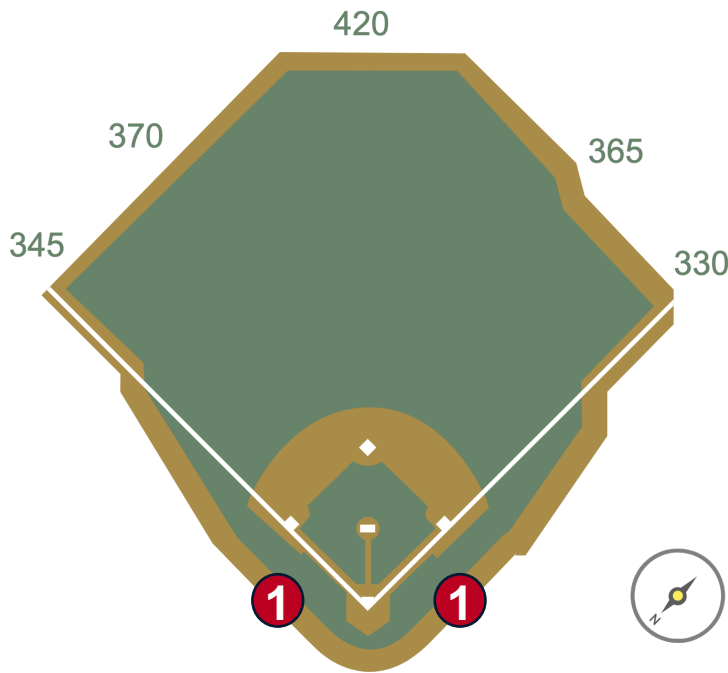

Comerica Park

2024 Ground Rules

Date: March 28, 2024

Comerica Park Ground Rules

RULE #1: Ball striking or resting on the dugout landing area is considered in the dugout: **Out of Play**. If a fielder makes a catch, then steps or falls on the dugout landing area: **Dead Ball with award of one base**.

Comerica Park Ground Rules

RULE #2: A fielder is permitted to lean on the front facing of the dugout or reach over the dugout landing area in an attempt to field the ball. If a fielder makes a catch while he is leaning on the front facing of the dugout or reaching over the dugout landing area: **In Play**

Comerica Park Ground Rules

RULE #3: Batted ball in flight that touches any part of the black square or yellow line above by the left field foul pole: **Home Run**

Comerica Park Ground Rules

RULE #4: A fair bounding ball that touches any part of the black square or yellow line above by the left field foul pole: **Two Bases**

Comerica Park Ground Rules

RULE #5: A fair bounding ball that hits completely to the left of the black box or yellow line by the left field foul pole: **Alive and In Play**

Comerica Park Ground Rules

RULE #6: Batted ball in flight striking padding below the top of outfield wall and caroming into stands: **Two Bases**