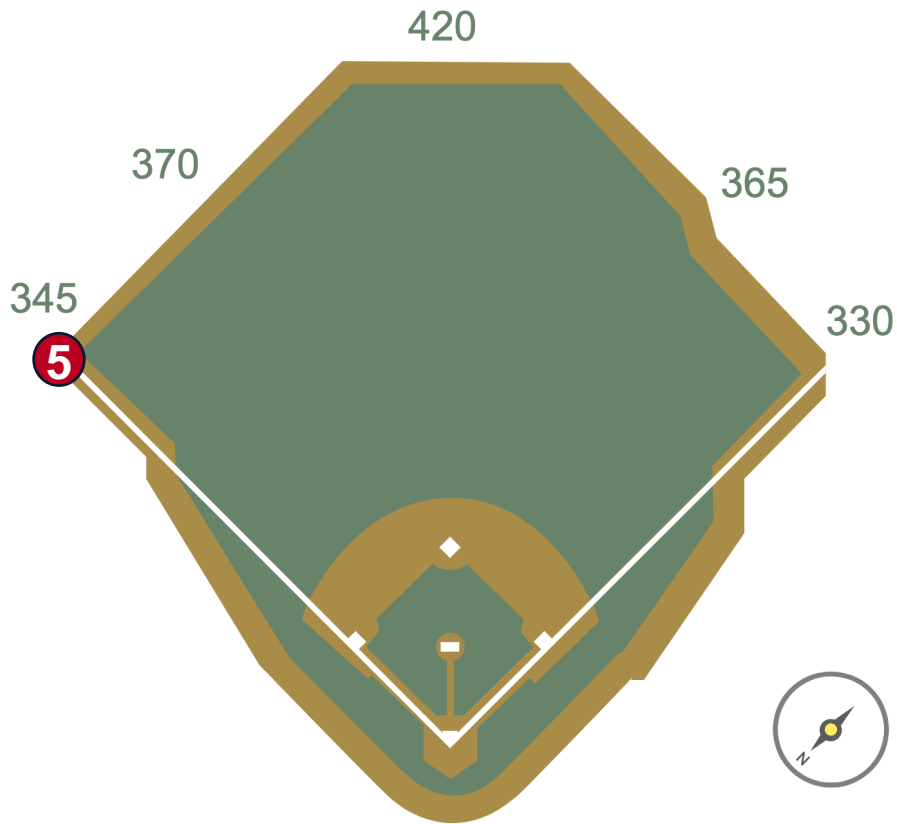

Comerica Park Ground Rules

RULE #2: A fielder is permitted to lean on the front facing of the dugout or reach over the dugout landing area in an attempt to field the ball. If a fielder makes a catch while he is leaning on the front facing of the dugout or reaching over the dugout landing area: **In Play**

Comerica Park Ground Rules

RULE #3: Batted ball in flight that touches any part of the black square or yellow line above by the left field foul pole: **Home Run**

Comerica Park Ground Rules

RULE #4: A fair bounding ball that touches any part of the black square or yellow line above by the left field foul pole: **Two Bases**

Comerica Park Ground Rules

RULE #5: A fair bounding ball that hits completely to the left of the black box or yellow line by the left field foul pole: **Alive and In Play**

Comerica Park Ground Rules

RULE #6: Batted ball in flight striking padding below the top of outfield wall and caroming into stands: **Two Bases**

Comerica Park Ground Rules

RULE #7: Batted ball in flight striking beyond the padding, flower bed, or the fan safety railing in right field fair territory: **Home Run**

Comerica Park Ground Rules

RULE #8: A fair bounding ball that hits the flower bed beyond the right field wall: **Two Bases**