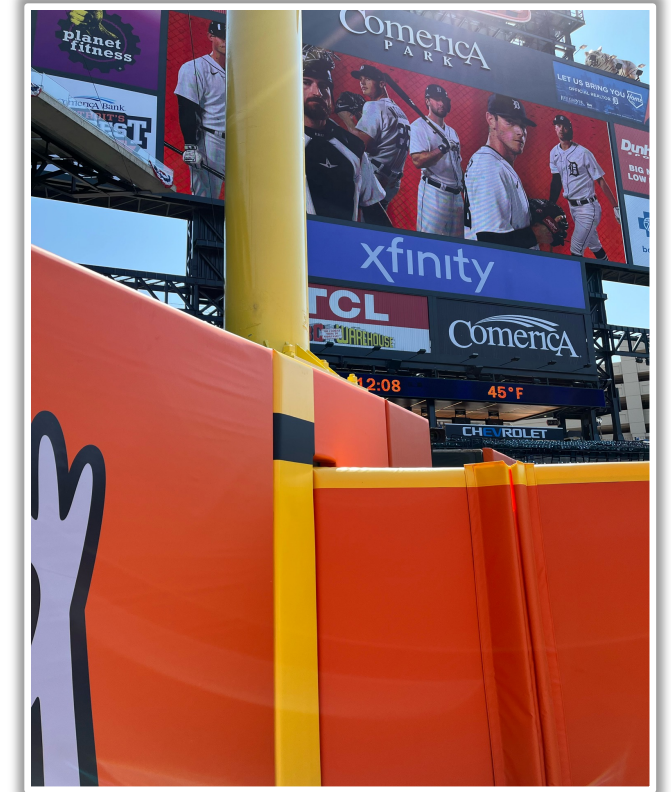

Comerica Park Ground Rules

RULE #3: Batted ball in flight that touches any part of the black square or yellow line above by the left field foul pole: **Home Run**

Comerica Park Ground Rules

RULE #4: A fair bounding ball that touches any part of the black square or yellow line above by the left field foul pole: **Two Bases**

Comerica Park Ground Rules

RULE #5: A fair bounding ball that hits completely to the left of the black box or yellow line by the left field foul pole: **Alive and In Play**

Comerica Park Ground Rules

RULE #6: Batted ball in flight striking padding below the top of outfield wall and caroming into stands: **Two Bases**