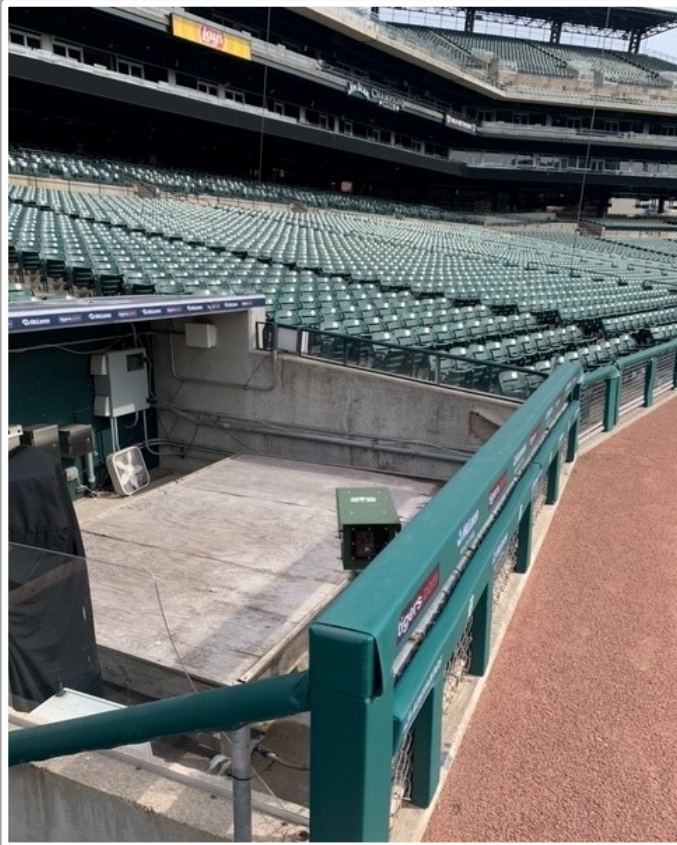

Comerica Park Ground Rules

RULE #7: Batted ball in flight striking beyond the padding, flower bed, or the fan safety railing in right field fair territory: **Home Run**

Comerica Park Ground Rules

RULE #8: A fair bounding ball that hits the flower bed beyond the right field wall: **Two Bases**

| Comerica Park Ground Rules

Backstop Photos:

| Comerica Park Ground Rules

Backstop Photos (Cont.):

Comerica Park Ground Rules

3B Dugout Photos:

Comerica Park Ground Rules

3B Camera Well Photos:

Comerica Park Ground Rules

3B iPad Camera Photos:

3B Pitcher Camera

3B Batter Camera

A ball that strikes the camera behind the netting and enclosed padding is **live and in play** unless it becomes lodged or is otherwise deemed unplayable (i.e. goes completely through the netting).