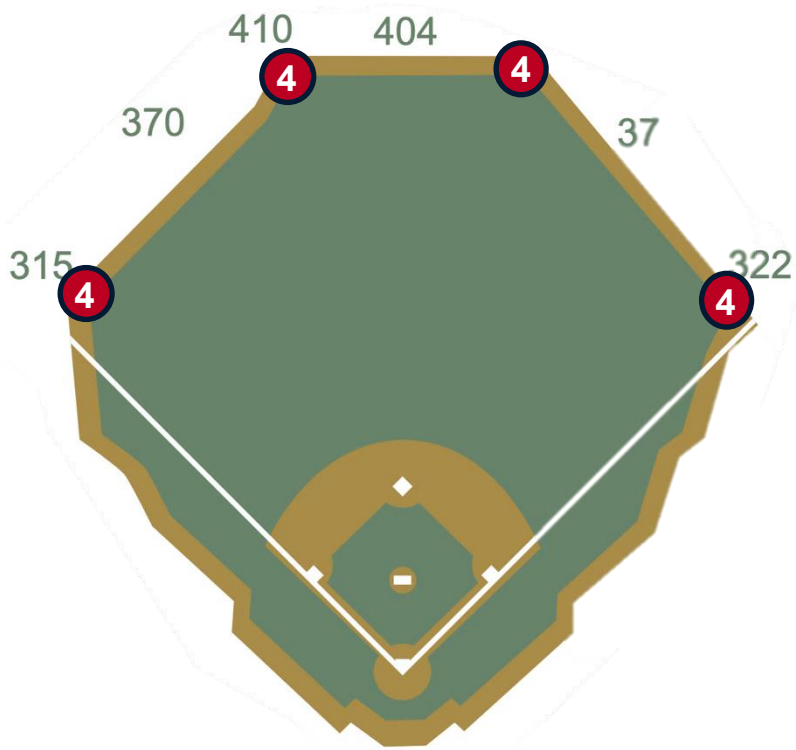

Tropicana Field Ground Rules

RULE #4 (Cont.): Batted ball strikes the higher wall at a point above the lower wall and bounds over the lower wall: **Home Run**