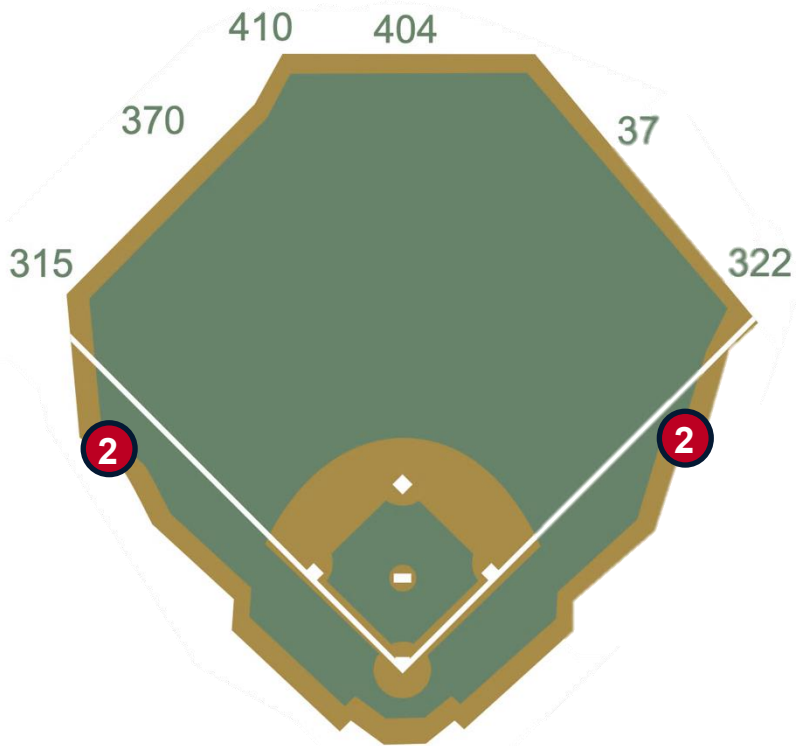

Tropicana Field Ground Rules

RULE #2: A ball is deemed to be lodged if, in the umpire's judgement, it has become unplayable by going behind equipment, the seating area or otherwise.