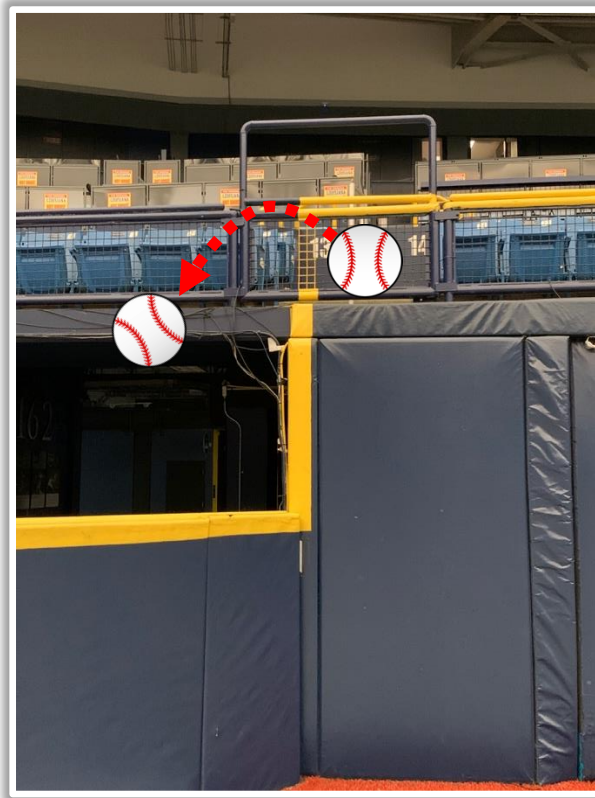

Tropicana Field Ground Rules

RULE #4: Batted ball strikes the higher wall at a point above the lower wall and bounds over the lower wall: **Home Run**