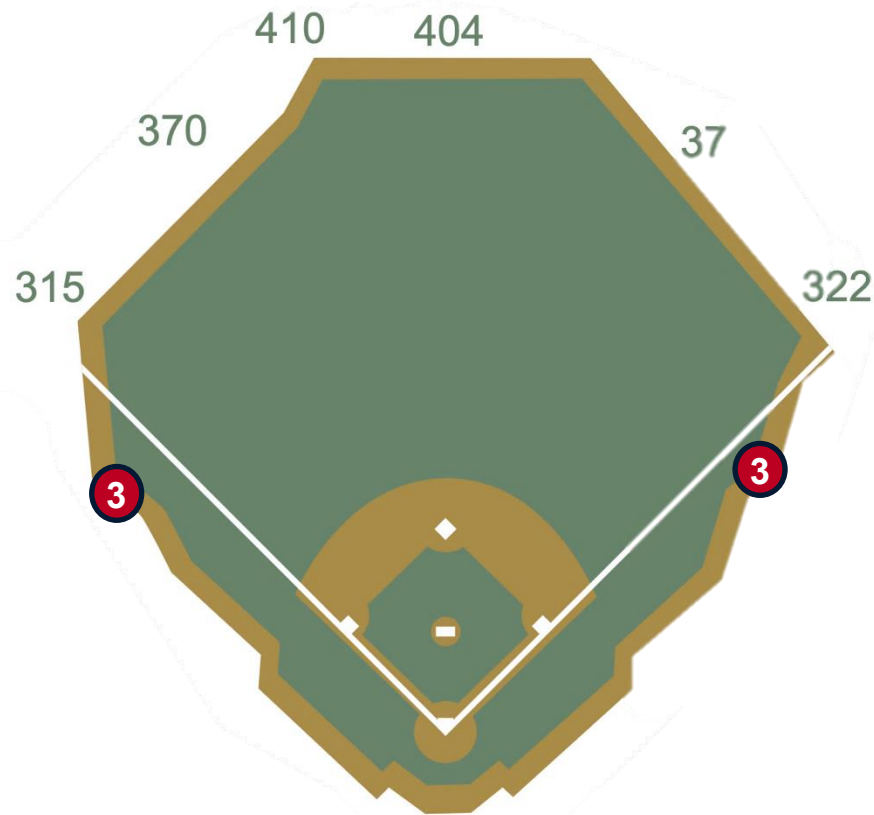

Tropicana Field Ground Rules

RULE #3: Ball striking the bullpen area and rebounding back onto the playing field: **In Play**