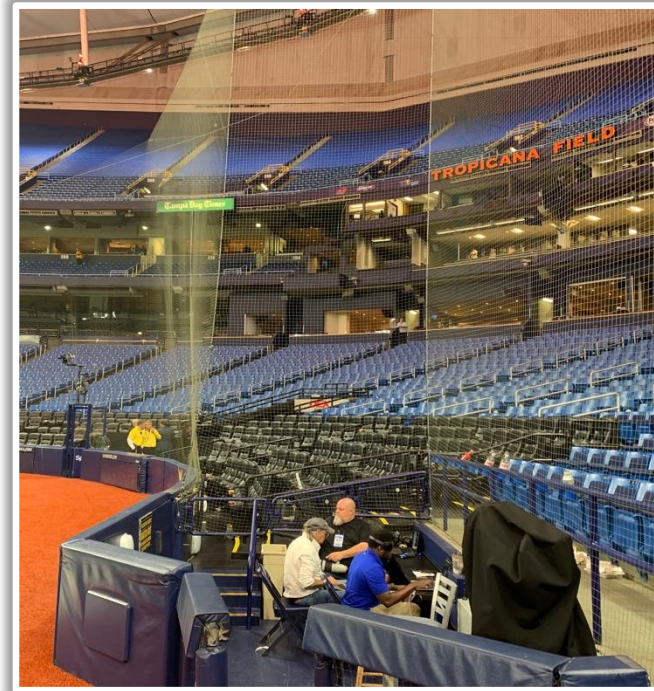

# Tropicana Field Ground Rules

**RULE #1:** A batted or thrown ball striking the protective screen behind the camera wells on the inside portions of the first and third base dugouts: **Out of Play**