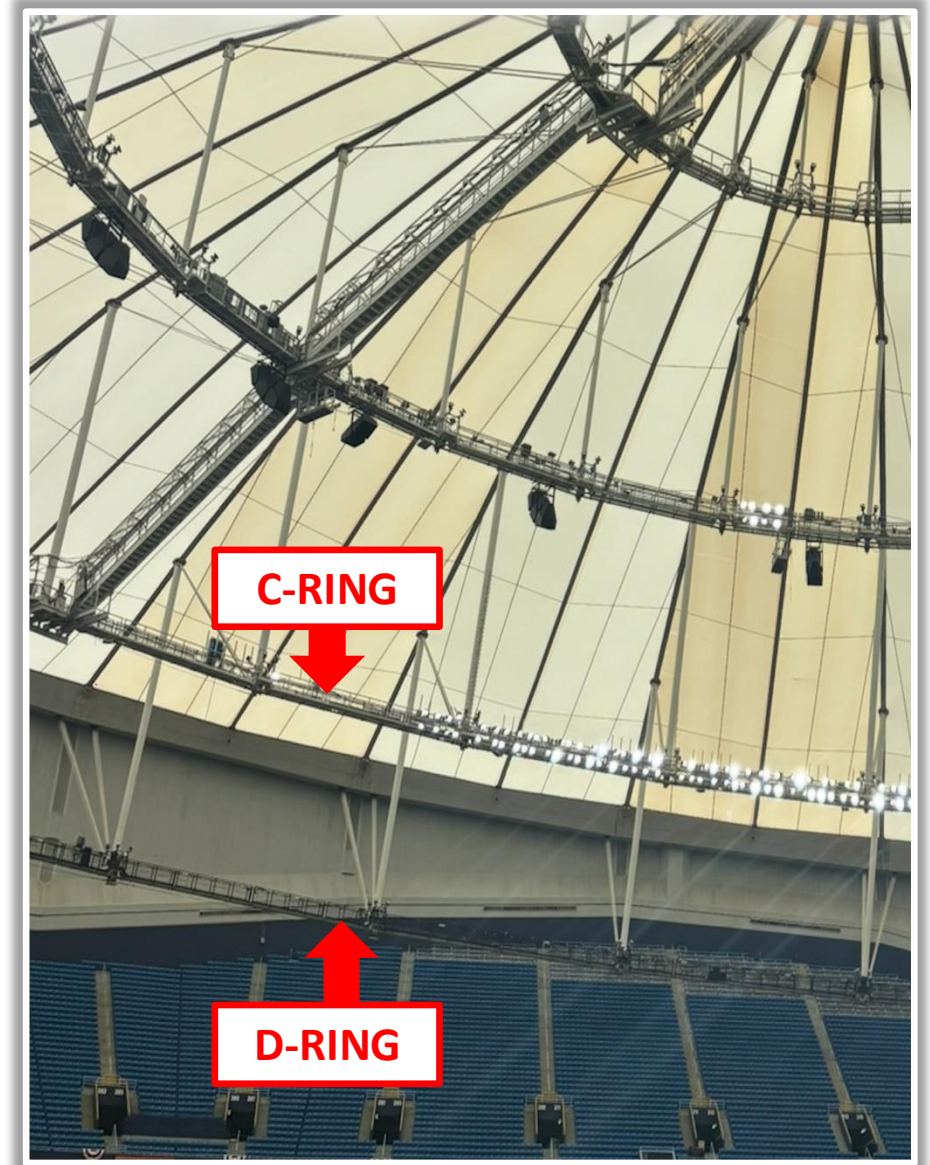

# Tropicana Field Ground Rules

**RULE #5:** Batted ball strikes beyond the yellow line, including the fan safety railing: **Home Run**

# Tropicana Field Ground Rules

Catwalks,  
Lights, &  
Suspended  
Objects:

# Tropicana Field Ground Rules

**RULE #6:** Batted ball strikes catwalk, light or suspended object over fair territory:

- a) Batted ball that strikes either of the lower two catwalks (known as the “c-Ring” and the “D-Ring”), including any lights or suspended objects attached to either of those catwalks as well as any angled support rods that connect the “C-Ring” to the masts that support the “D-Ring” in fair territory: **Home Run**