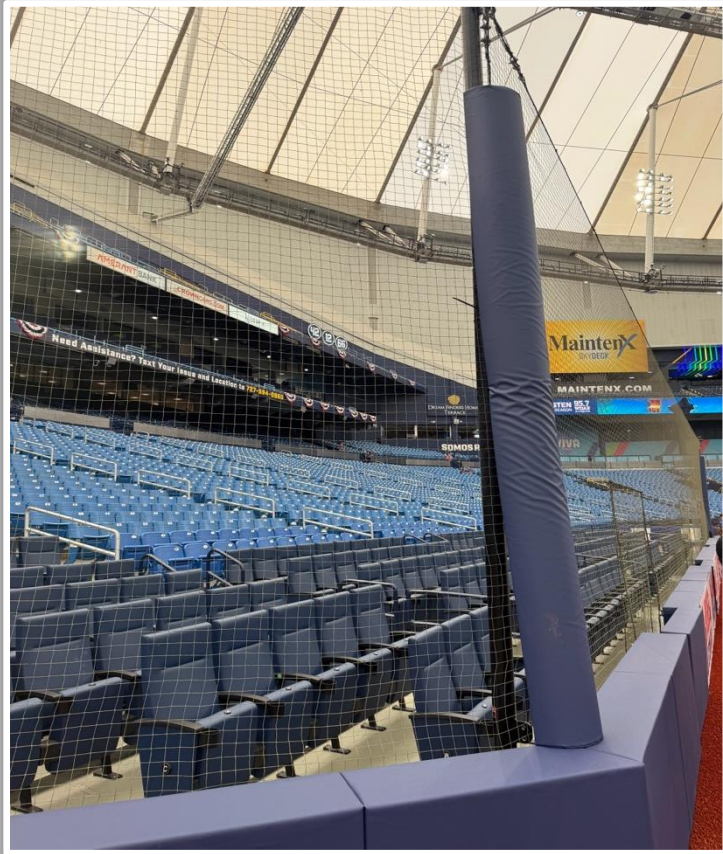

Tropicana Field Ground Rules

LF Fan Safety Netting Photos: