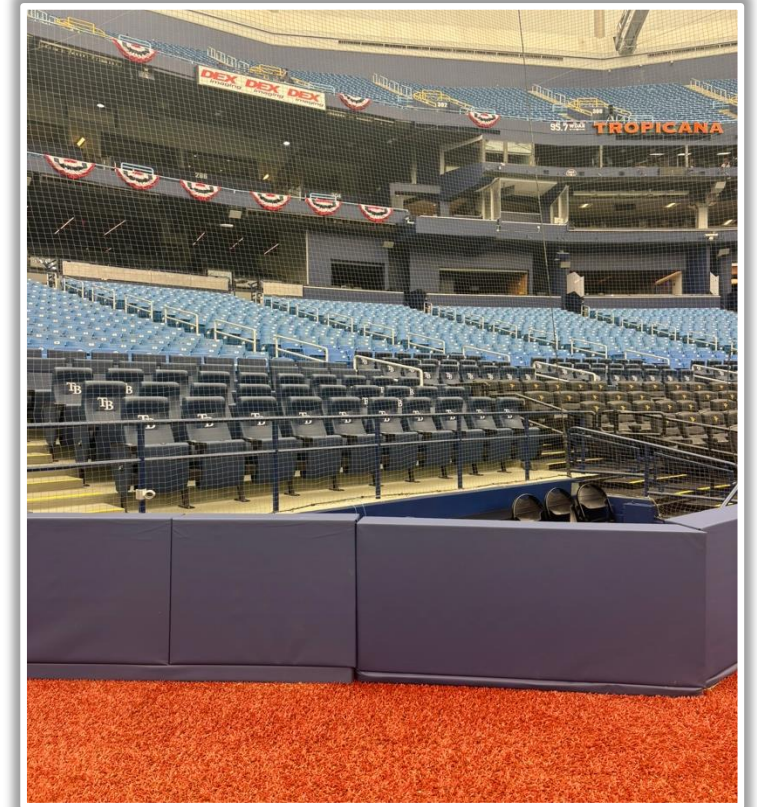

# Tropicana Field Ground Rules

**RULE #1:** A batted or thrown ball striking the protective screen behind the camera wells on the inside portions of the first and third base dugouts: **Out of Play**