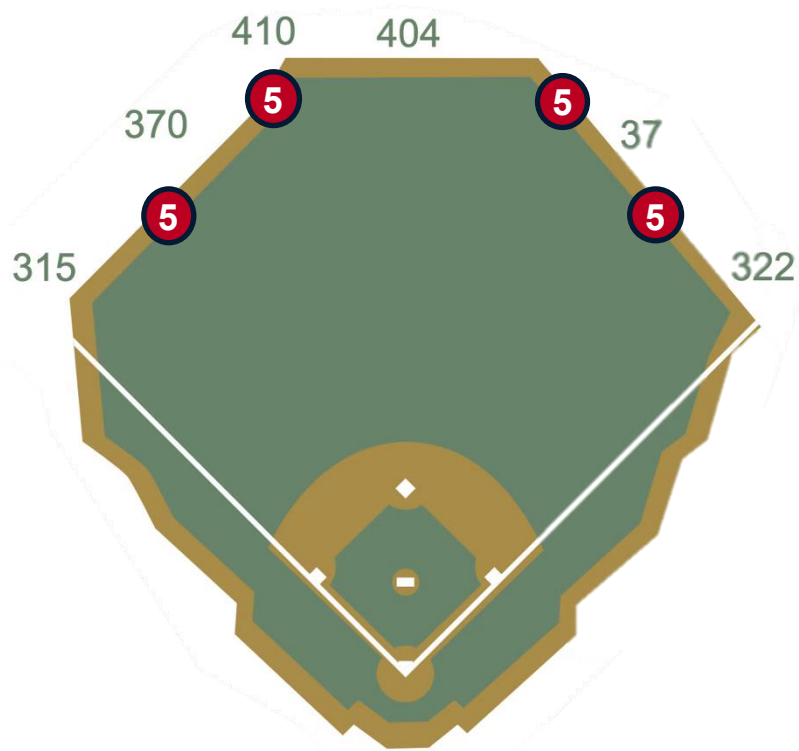

Tropicana Field Ground Rules

RULE #5: Batted ball strikes beyond the yellow line, including the fan safety railing: **Home Run**