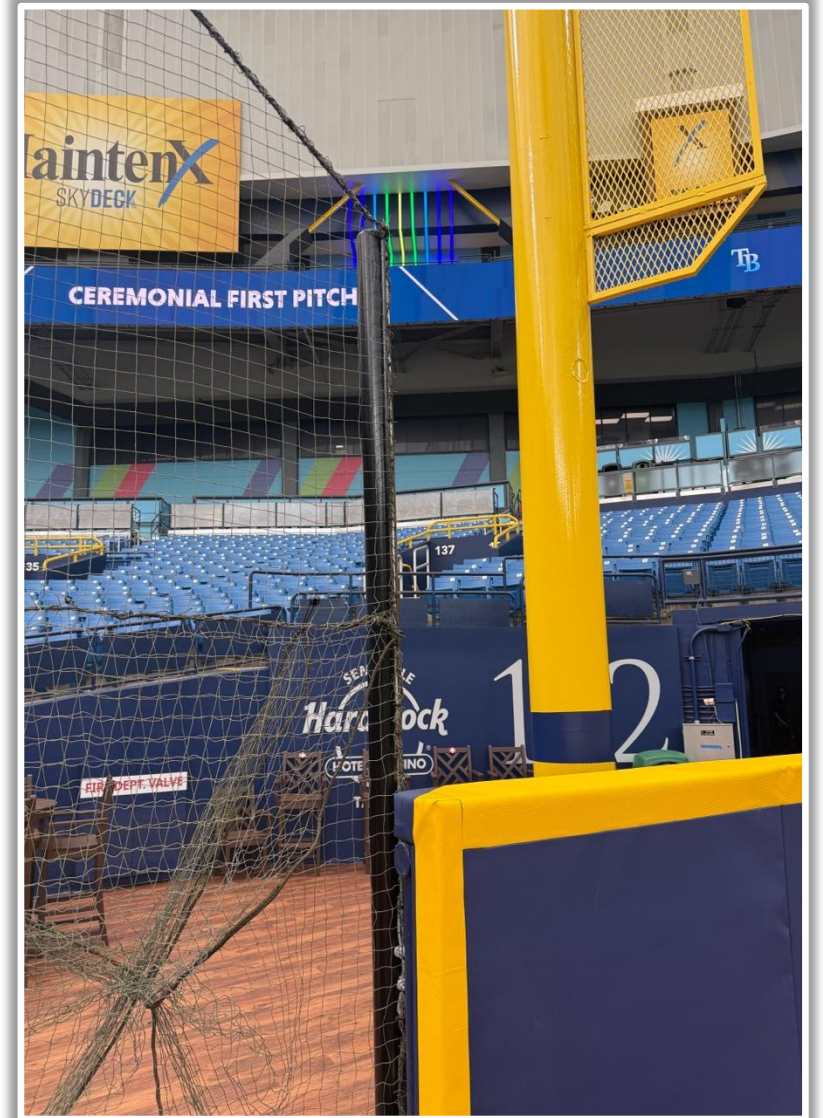

Tropicana Field Ground Rules

LF Foul Pole Photos: