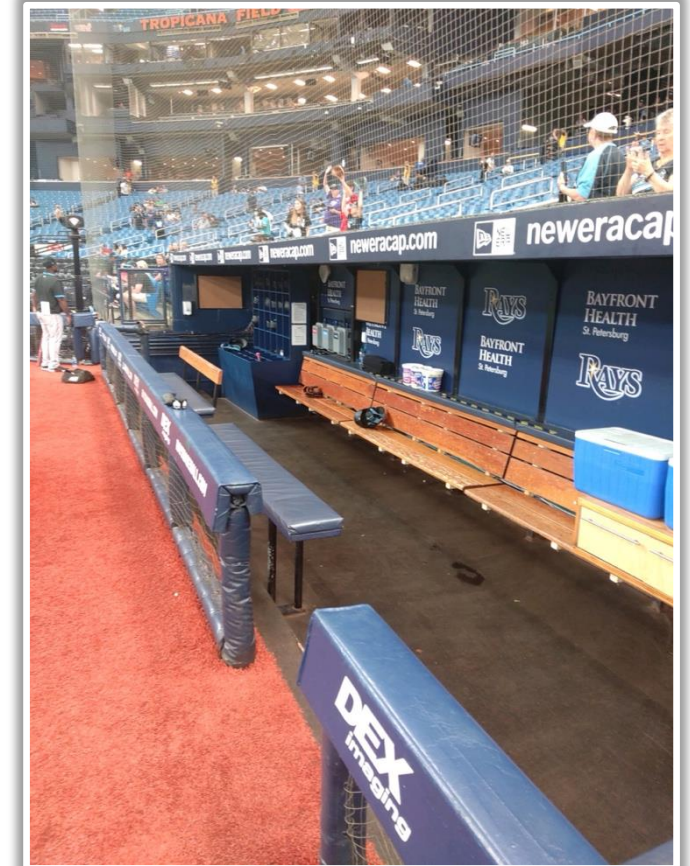

Tropicana Field Ground Rules

3B Dugout Photos: