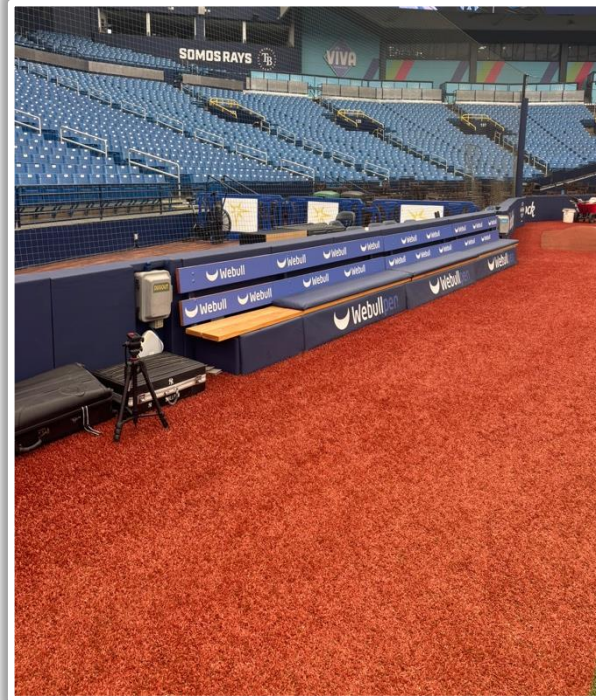

Tropicana Field Ground Rules

RULE #2: A ball is deemed to be lodged if, in the umpire's judgement, it has become unplayable by going behind equipment, the seating area or otherwise.