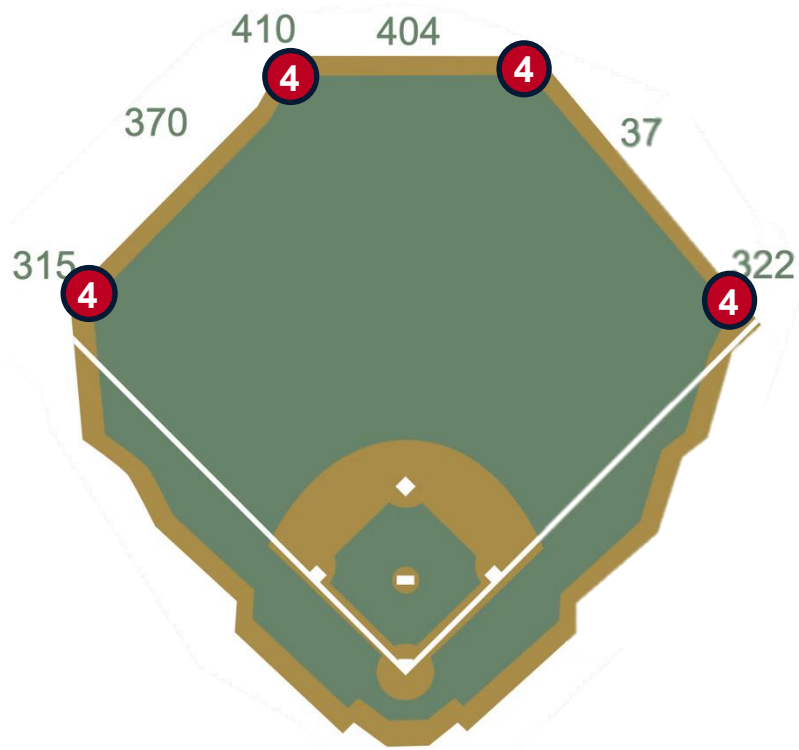

Tropicana Field Ground Rules

RULE #4: Batted ball strikes the higher wall at a point above the lower wall and bounds over the lower wall: **Home Run**