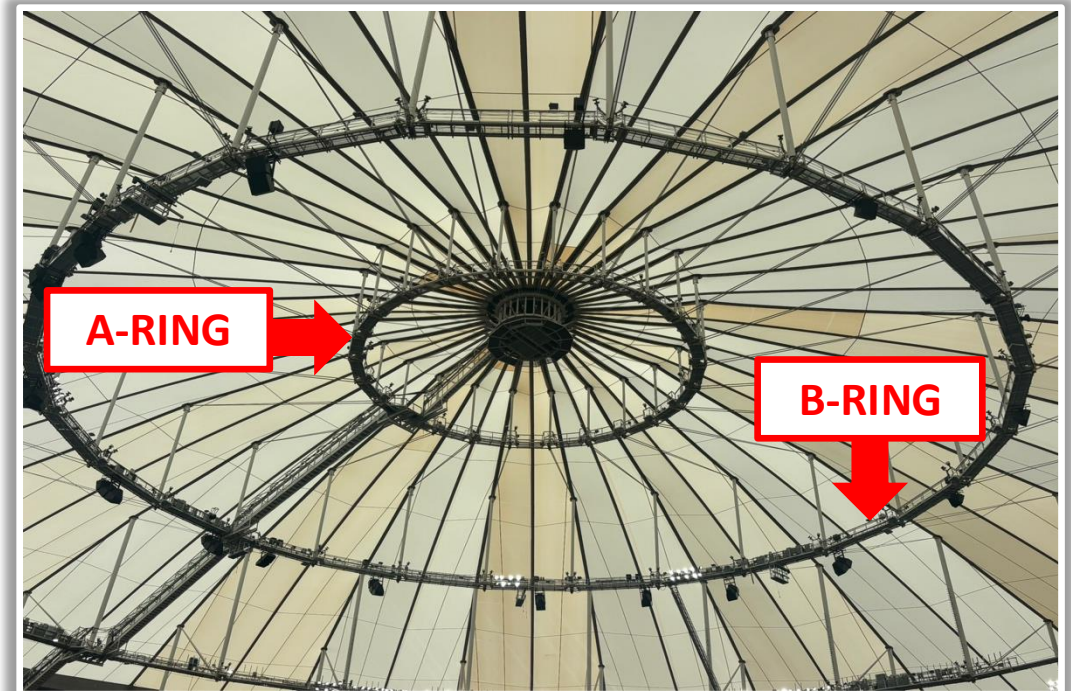

# Tropicana Field Ground Rules

**RULE #6:** Batted ball strikes catwalk, light or suspended object over fair territory:

- a) Batted ball that strikes either of the lower two catwalks (known as the “c-Ring” and the “D-Ring”), including any lights or suspended objects attached to either of those catwalks as well as any angled support rods that connect the “C-Ring” to the masts that support the “D-Ring” in fair territory: **Home Run**

# Tropicana Field Ground Rules

**RULE #6:** Batted ball strikes catwalk, light or suspended object over fair territory:

- b) Batted ball that strikes either of the upper catwalks (known as the “A-Ring” and the “B-Ring”), including the masts that support each of those catwalks as well as any angled support rods that connect the “B-Ring” to the masts that support the “C-Ring” in fair territory: **In Play**. If caught by fielder, batter is out and runners advance at own risk.