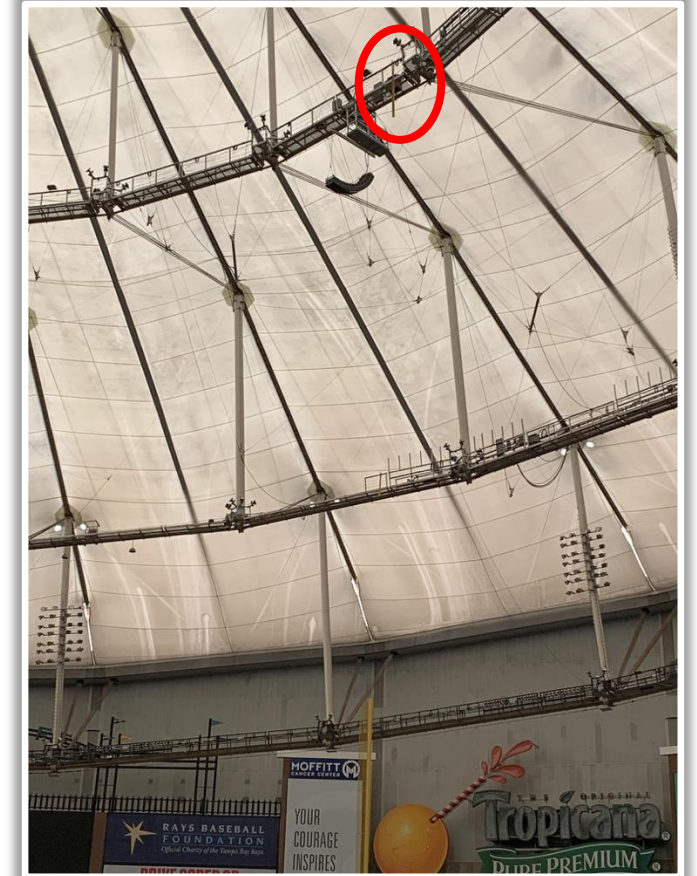

Tropicana Field Ground Rules

RF Foul Pole Photos: