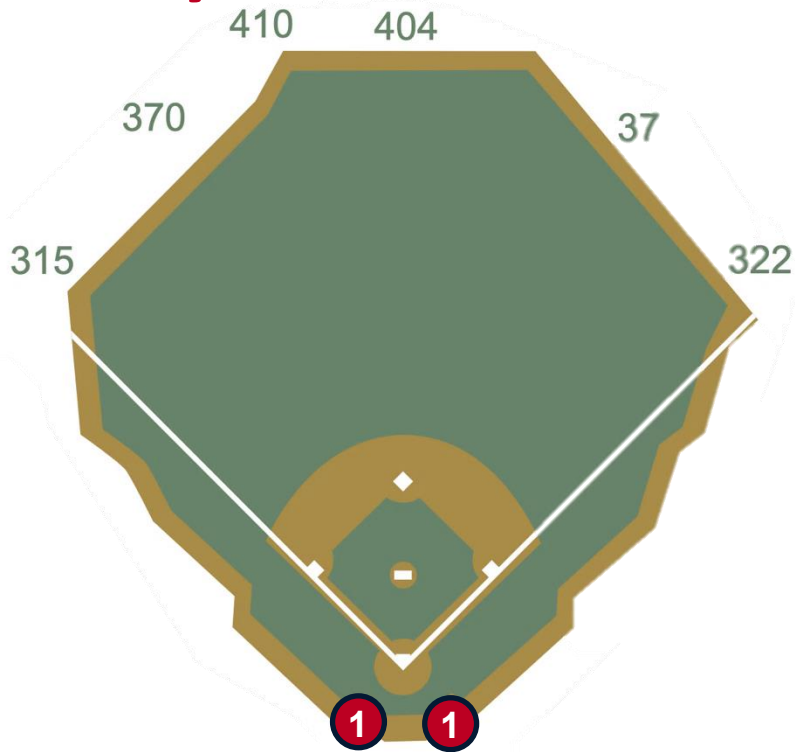

Tropicana Field Ground Rules

RULE #1: A batted or thrown ball striking the protective screen behind the camera wells on the inside portions of the first and third base dugouts: **Out of Play**