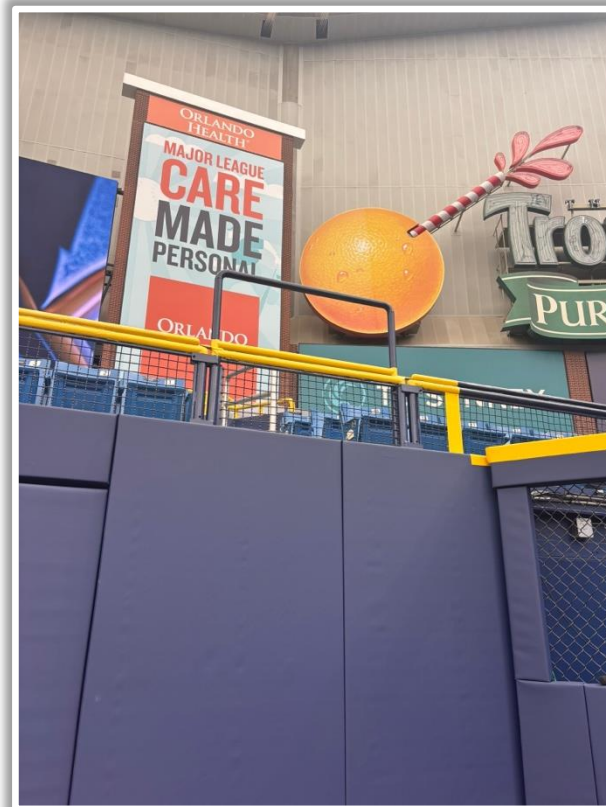

Tropicana Field Ground Rules

RULE #5: Batted ball strikes beyond the yellow line, including the fan safety railing: **Home Run**