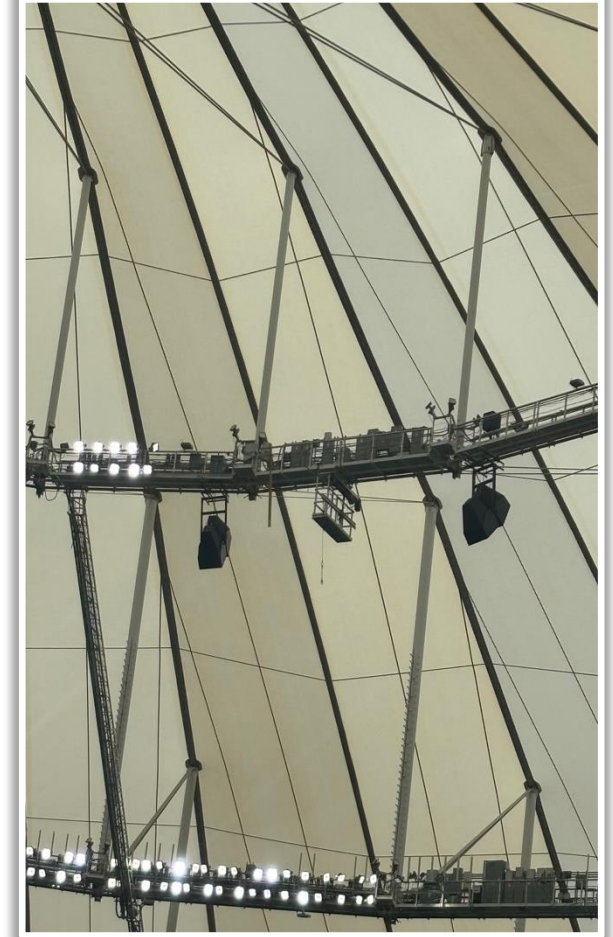

# Tropicana Field Ground Rules

**RULE #6:** Batted ball strikes catwalk, light or suspended object over fair territory:

- a) Batted ball that strikes either of the lower two catwalks (known as the “c-Ring” and the “D-Ring”), including any lights or suspended objects attached to either of those catwalks as well as any angled support rods that connect the “C-Ring” to the masts that support the “D-Ring” in fair territory: **Home Run**

# Tropicana Field Ground Rules

**RULE #6:** Batted ball strikes catwalk, light or suspended object over fair territory:

- b) Batted ball that strikes either of the upper catwalks (known as the “A-Ring” and the “B-Ring”), including the masts that support each of those catwalks as well as any angled support rods that connect the “B-Ring” to the masts that support the “C-Ring” in fair territory: **In Play**. If caught by fielder, batter is out and runners advance at own risk.

# Tropicana Field Ground Rules

**RULE #6:** Batted ball strikes catwalk, light or suspended object over fair territory:

- c) Batted ball that is not judged a home run and remains on a catwalk, light, or suspended object: **Two Bases**