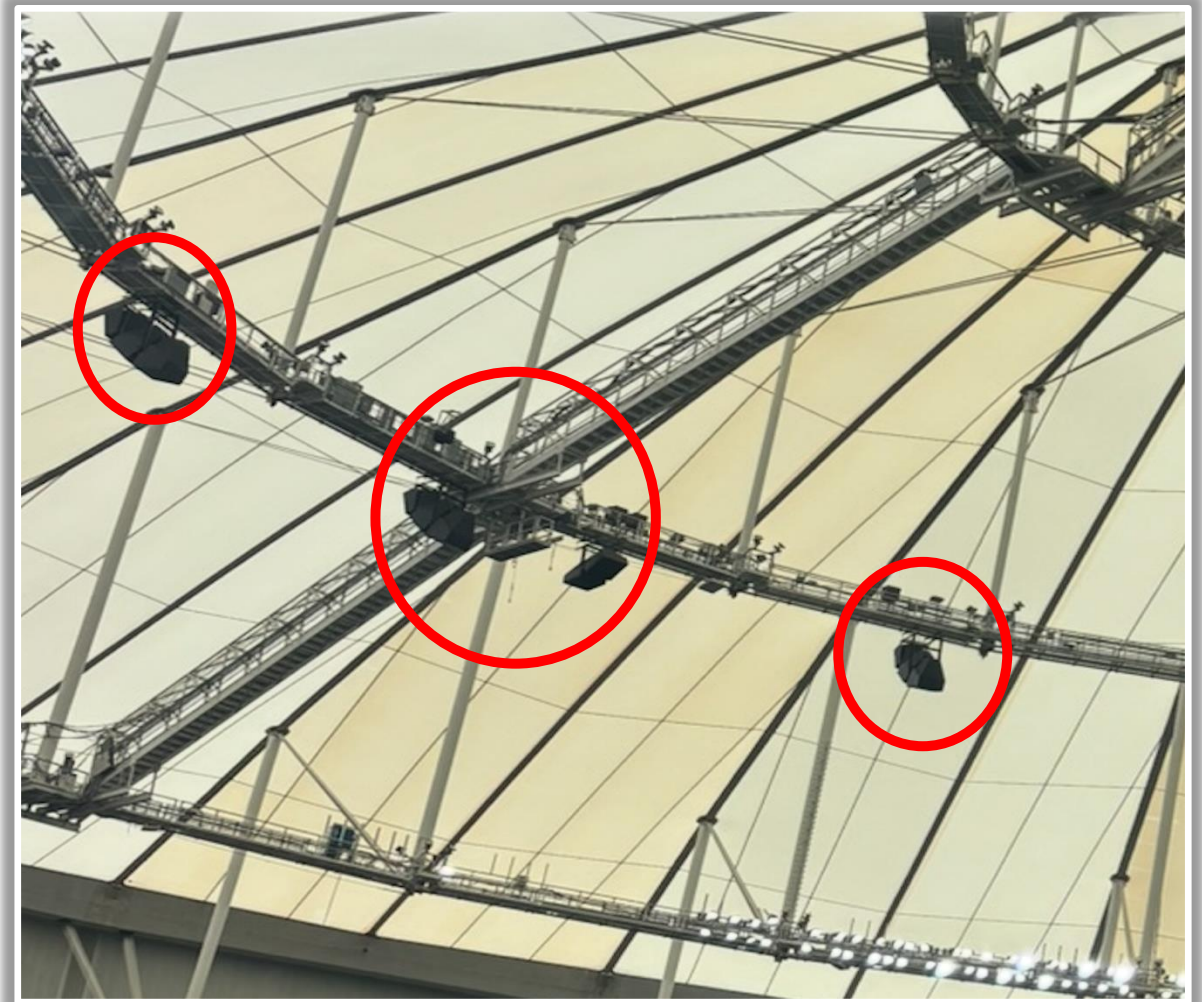

# Tropicana Field Ground Rules

**RULE #6:** Batted ball strikes catwalk, light or suspended object over fair territory:

- a) Batted ball that strikes either of the lower two catwalks (known as the “c-Ring” and the “D-Ring”), including any lights or suspended objects attached to either of those catwalks as well as any angled support rods that connect the “C-Ring” to the masts that support the “D-Ring” in fair territory: **Home Run**

# Tropicana Field Ground Rules

**RULE #6:** Batted ball strikes catwalk, light or suspended object over fair territory:

- b) Batted ball that strikes either of the upper catwalks (known as the “A-Ring” and the “B-Ring”), including the masts that support each of those catwalks as well as any angled support rods that connect the “B-Ring” to the masts that support the “C-Ring” in fair territory: **In Play**. If caught by fielder, batter is out and runners advance at own risk.

# Tropicana Field Ground Rules

**RULE #6:** Batted ball strikes catwalk, light or suspended object over fair territory:

- c) Batted ball that is not judged a home run and remains on a catwalk, light, or suspended object: **Two Bases**

# Tropicana Field Ground Rules

**RULE #7:** Batted ball strikes catwalk, light or suspended object over foul territory, including the speaker cluster directly over home plate: **Dead Ball**