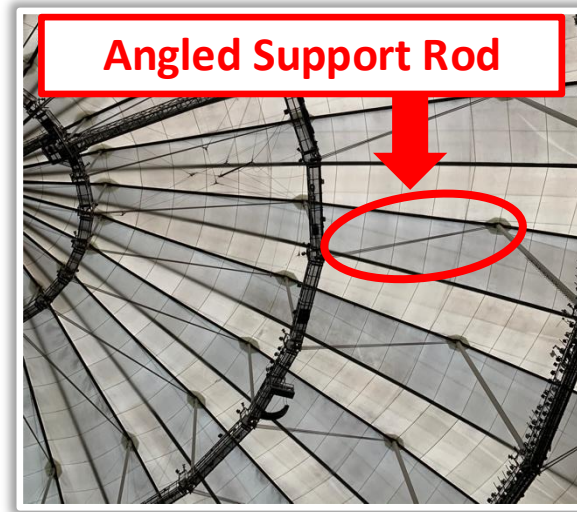

# Tropicana Field Ground Rules

**RULE #6:** Batted ball strikes catwalk, light or suspended object over fair territory:

- a) Batted ball that strikes either of the lower two catwalks (known as the “c-Ring” and the “D-Ring”), including any lights or suspended objects attached to either of those catwalks as well as any angled support rods that connect the “C-Ring” to the masts that support the “D-Ring” in fair territory: **Home Run**

# Tropicana Field Ground Rules

**RULE #6:** Batted ball strikes catwalk, light or suspended object over fair territory:

- b) Batted ball that strikes either of the upper catwalks (known as the “A-Ring” and the “B-Ring”), including the masts that support each of those catwalks as well as any angled support rods that connect the “B-Ring” to the masts that support the “C-Ring” in fair territory: **In Play**. If caught by fielder, batter is out and runners advance at own risk.