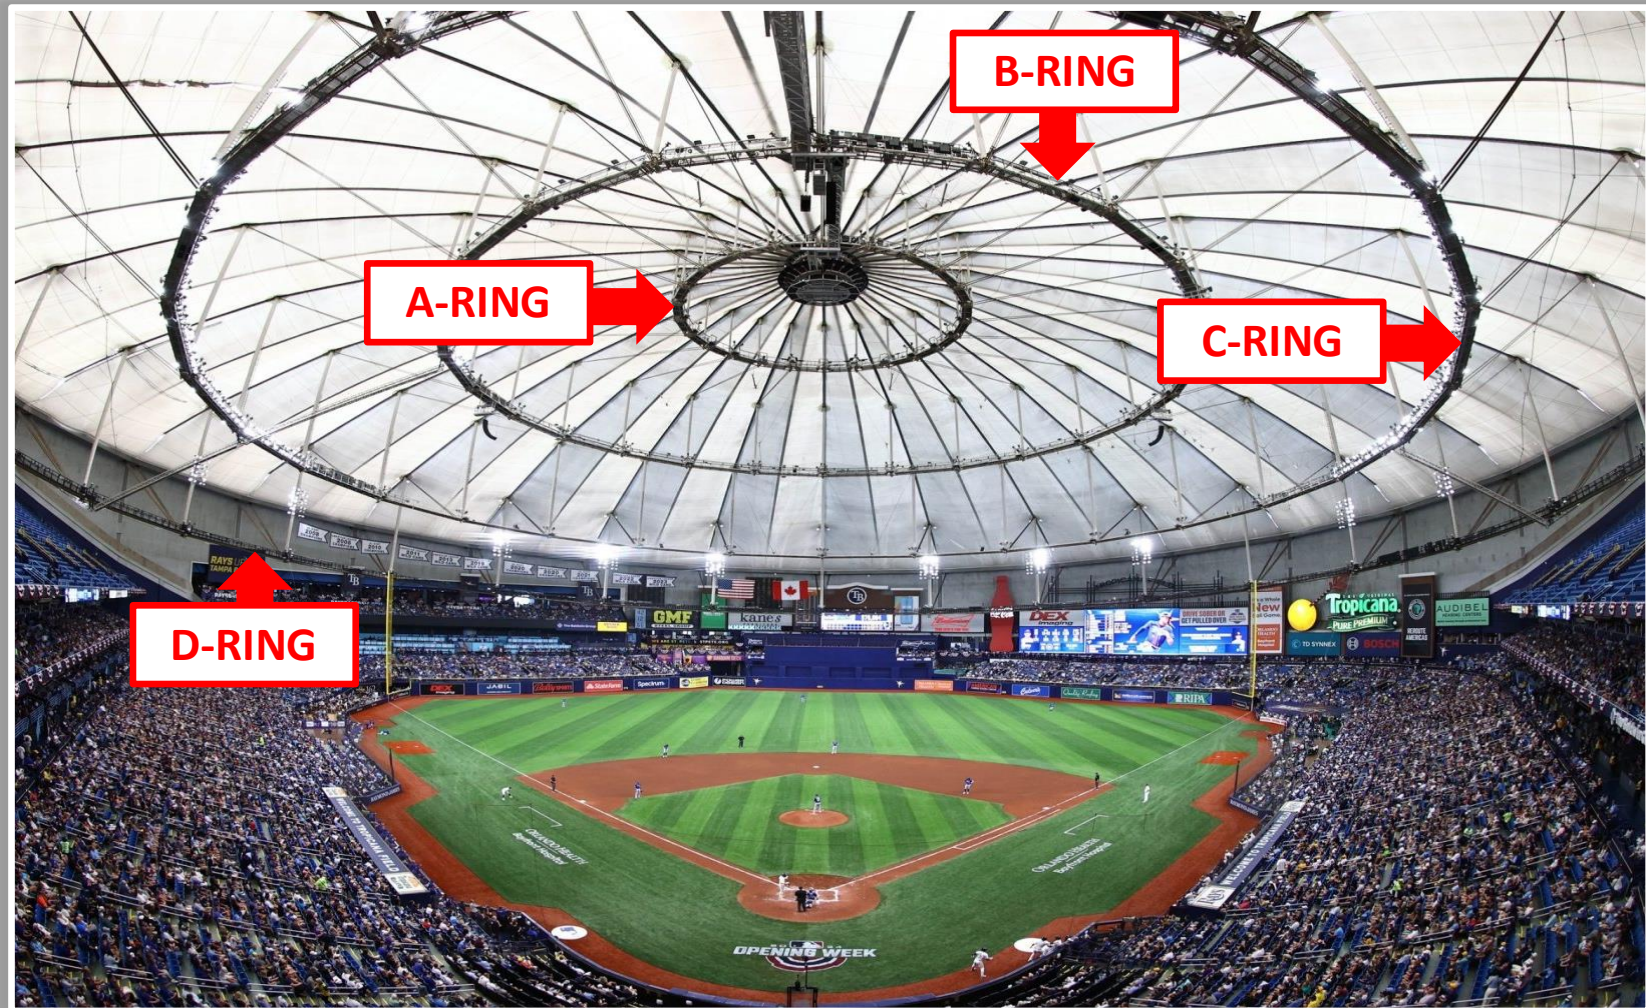

Tropicana Field Ground Rules

Catwalks,
Lights, &
Suspended
Objects: