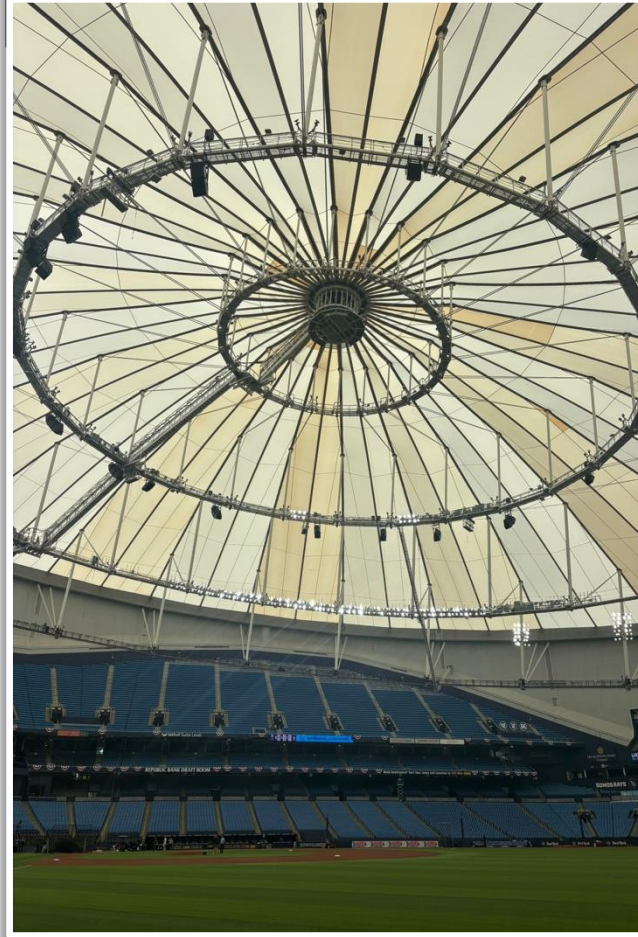

Tropicana Field Ground Rules

RULE #6: Batted ball strikes catwalk, light or suspended object over fair territory:

- c) Batted ball that is not judged a home run and remains on a catwalk, light, or suspended object: **Two Bases**