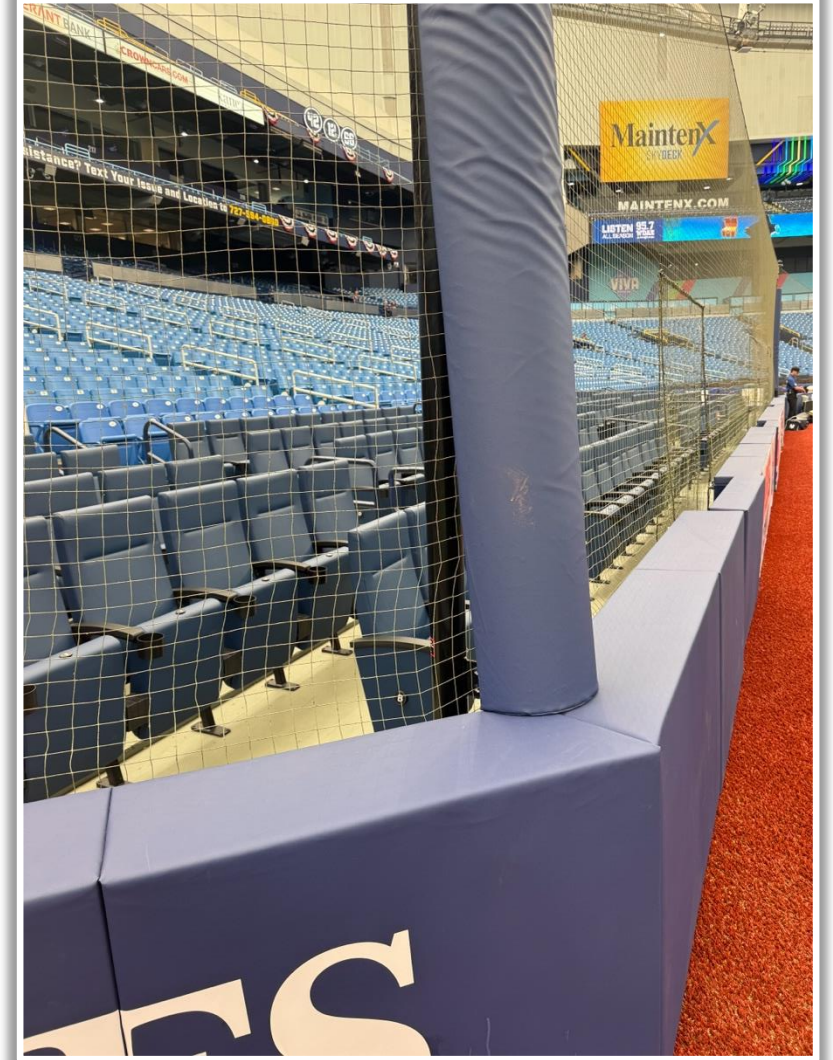

Tropicana Field Ground Rules

LF Fan Safety Netting Photos: