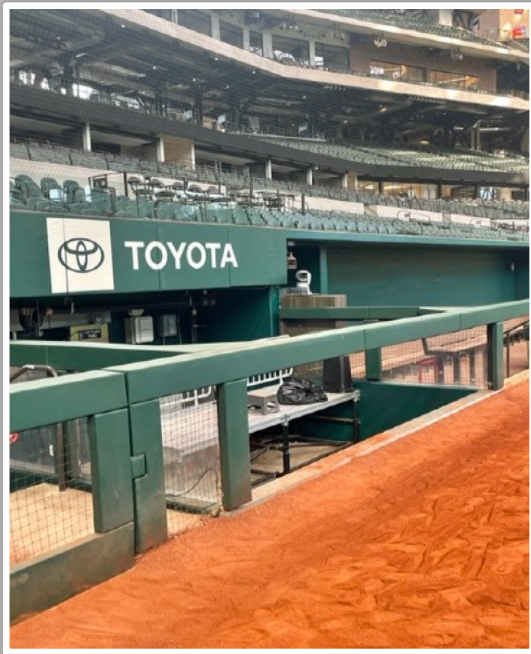

Globe Life Field in Arlington Ground Rules

RULE #9: Batted ball striking the roof, roof truss, roof cable or any cabling over fair territory and landing foul: **Foul Ball**

Globe Life Field in Arlington Ground Rules

RULE #10: Batted ball striking the roof, roof truss, roof cable or any cabling over fair territory and landing fair: **Fair Ball, Live and In Play**

Globe Life Field in Arlington Ground Rules

Backstop Photos:

| Globe Life Field in Arlington Ground Rules

3B Dugout Photos:

Globe Life Field in Arlington Ground Rules

3B Camera Well Photos:

Inside Well

Outside Well

Globe Life Field in Arlington Ground Rules

3B iPad Camera Photos: