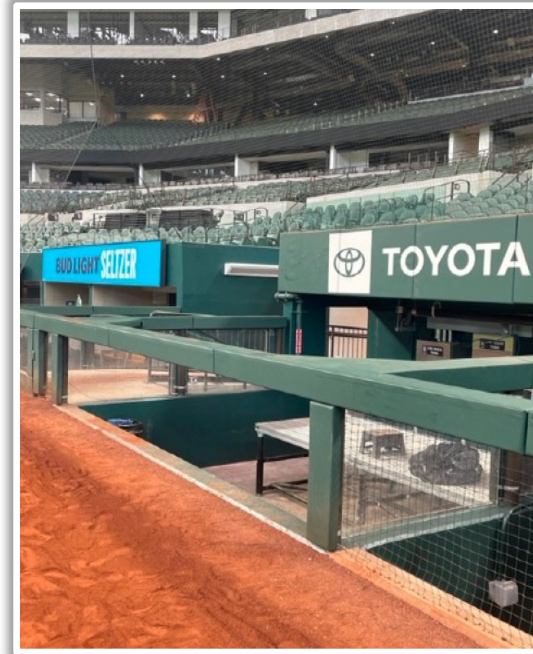

RULE #10: Batted ball striking the roof, roof truss, roof cable or any cabling over fair territory and landing fair: **Fair Ball, Live and In Play**

Globe Life Field in Arlington Ground Rules

Backstop Photos:

| Globe Life Field in Arlington Ground Rules

3B Dugout Photos:

Globe Life Field in Arlington Ground Rules

3B Camera Well Photos:

Inside Well

Outside Well

Globe Life Field in Arlington Ground Rules

3B iPad Camera Photos:

| Globe Life Field in Arlington Ground Rules

LF Extended Fan Safety Netting Photos:

Globe Life Field in Arlington Ground Rules

LF Wall Photos:

| Globe Life Field in Arlington Ground Rules

CF Wall Photos:

Globe Life Field in Arlington Ground Rules