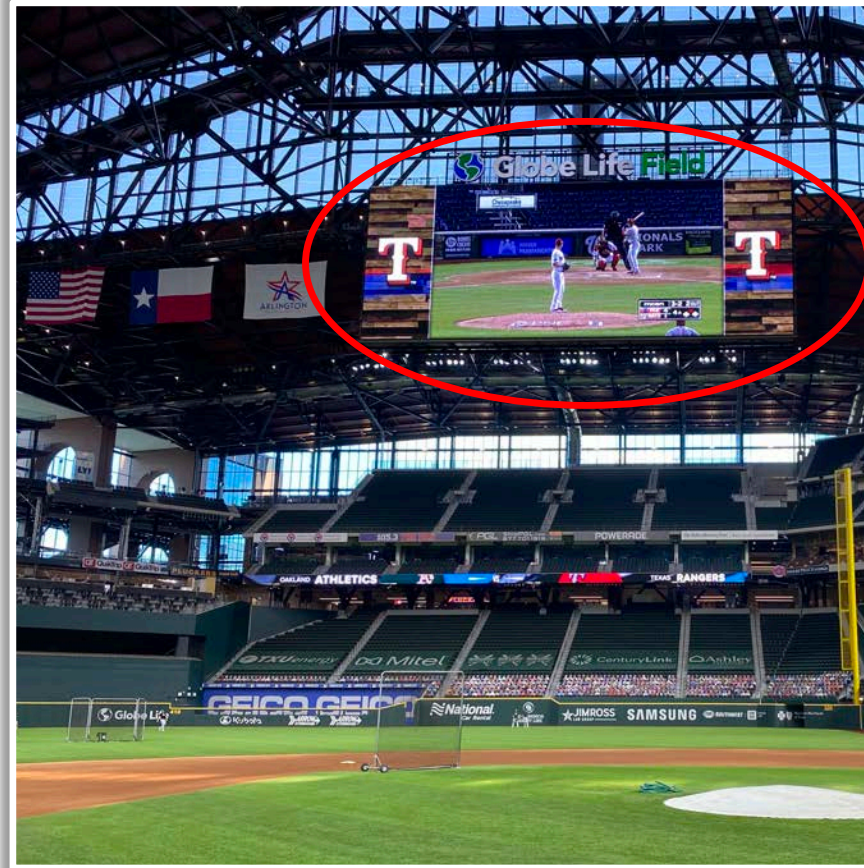

RULE #2: Fair bounding ball striking the metal railings affixed to the top of the green walls along the Left and Right Field lines in foul territory: **Out of Play, Two Bases**

Globe Life Field in Arlington Ground Rules

RULE #3: Fair bounding ball striking the portion of the wall that is recessed above the padded outfield wall: **Out of Play, Two Bases**

Globe Life Field in Arlington Ground Rules

RULE #4: Batted ball in flight striking the metal railings (above the yellow line) affixed to top wall in Right Center Field: **Home Run**

Globe Life Field in Arlington Ground Rules

RULE #5: Bounding batted ball striking the metal railings (above the yellow line) affixed to top wall in Right Center Field: **Out of Play, Two Bases**

Globe Life Field in Arlington Ground Rules

RULE #6: Batted ball in flight striking Right Field Videoboard: **Home Run**

Globe Life Field in Arlington Ground Rules

RULE #7: Batted ball strikes roof, roof truss, or roof cable over fair territory: **In Play**