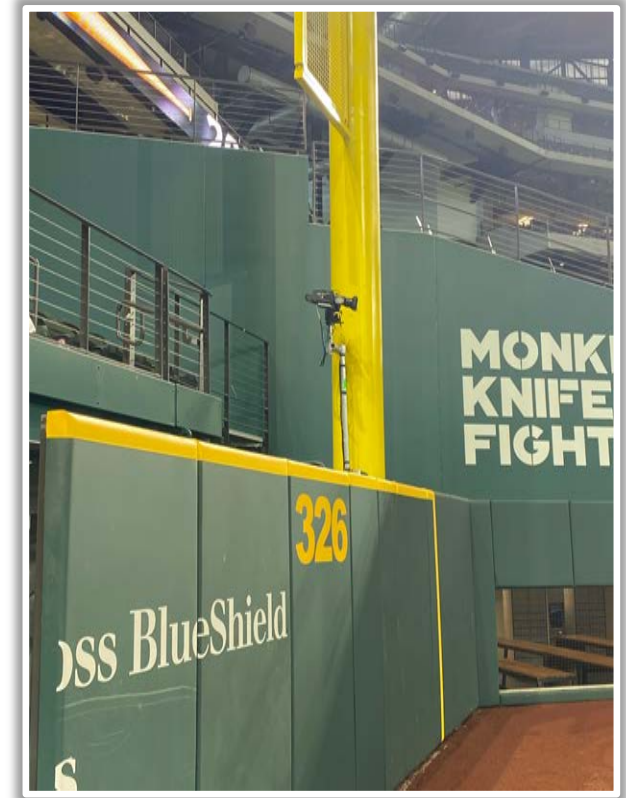

Globe Life Field in Arlington

2023 Ground Rules

Date: March 30, 2023

Globe Life Field in Arlington Ground Rules

RULE #1: Protective netting over top of fan seating area beyond both dugouts: **Dead Ball**

Globe Life Field in Arlington Ground Rules

RULE #2: Fair bounding ball striking the metal railings affixed to the top of the green walls along the Left and Right Field lines in foul territory: **Out of Play, Two Bases**

Globe Life Field in Arlington Ground Rules

RULE #3: Fair bounding ball striking the portion of the wall that is recessed above the padded outfield wall: **Out of Play, Two Bases**

Globe Life Field in Arlington Ground Rules

RULE #4: Batted ball in flight striking the metal railings (above the yellow line) affixed to top wall in Right Center Field: **Home Run**

Globe Life Field in Arlington Ground Rules

RULE #5: Bounding batted ball striking the metal railings (above the yellow line) affixed to top wall in Right Center Field: **Out of Play, Two Bases**

Globe Life Field in Arlington Ground Rules