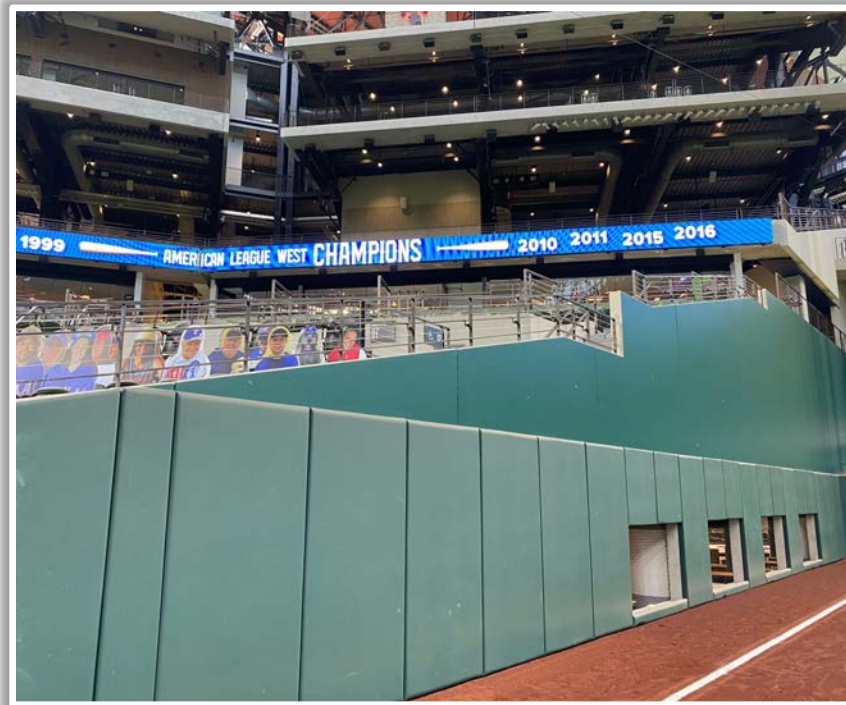

Globe Life Field in Arlington

2023 Ground Rules

Date: March 30, 2023

Globe Life Field in Arlington Ground Rules

RULE #1: Protective netting over top of fan seating area beyond both dugouts: **Dead Ball**

Globe Life Field in Arlington Ground Rules

RULE #2: Fair bounding ball striking the metal railings affixed to the top of the green walls along the Left and Right Field lines in foul territory: **Out of Play, Two Bases**

Globe Life Field in Arlington Ground Rules

RULE #3: Fair bounding ball striking the portion of the wall that is recessed above the padded outfield wall: **Out of Play, Two Bases**

Globe Life Field in Arlington Ground Rules

RULE #4: Batted ball in flight striking the metal railings (above the yellow line) affixed to top wall in Right Center Field: **Home Run**

Globe Life Field in Arlington Ground Rules

RULE #5: Bounding batted ball striking the metal railings (above the yellow line) affixed to top wall in Right Center Field: **Out of Play, Two Bases**

Globe Life Field in Arlington Ground Rules