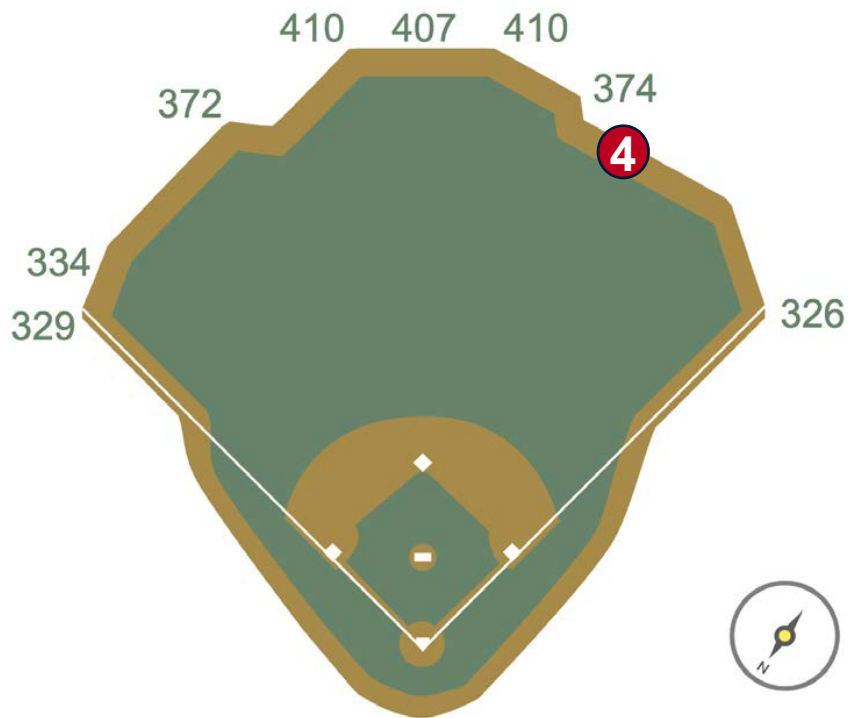

RULE #2: Fair bounding ball striking the metal railings affixed to the top of the green walls along the Left and Right Field lines in foul territory: **Out of Play, Two Bases**

Globe Life Field in Arlington Ground Rules

RULE #3: Fair bounding ball striking the portion of the wall that is recessed above the padded outfield wall: **Out of Play, Two Bases**

Globe Life Field in Arlington Ground Rules

RULE #4: Batted ball in flight striking the metal railings (above the yellow line) affixed to top wall in Right Center Field: **Home Run**

Globe Life Field in Arlington Ground Rules

RULE #5: Bounding batted ball striking the metal railings (above the yellow line) affixed to top wall in Right Center Field: **Out of Play, Two Bases**

Globe Life Field in Arlington Ground Rules