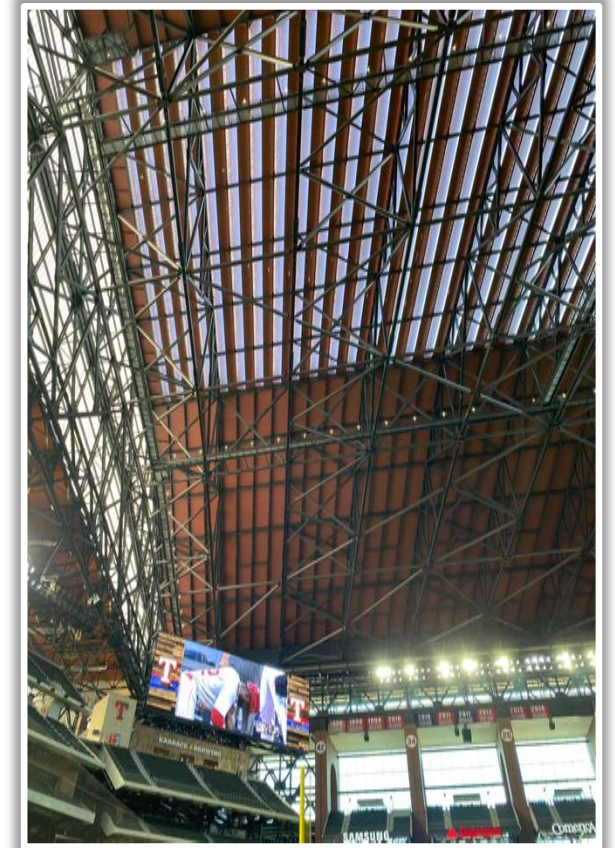

RULE #3: Fair bounding ball striking the portion of the wall that is recessed above the padded outfield wall: **Out of Play, Two Bases**

Globe Life Field in Arlington Ground Rules

RULE #4: Batted ball in flight striking the metal railings (above the yellow line) affixed to top wall in Right Center Field: **Home Run**

Globe Life Field in Arlington Ground Rules

RULE #5: Bounding batted ball striking the metal railings (above the yellow line) affixed to top wall in Right Center Field: **Out of Play, Two Bases**

Globe Life Field in Arlington Ground Rules

RULE #6: Batted ball in flight striking Right Field Videoboard: **Home Run**

Globe Life Field in Arlington Ground Rules

RULE #7: Batted ball strikes roof, roof truss, or roof cable over fair territory: **In Play**

- If caught by fielder, batter is out and runners advance at own risk.

Globe Life Field in Arlington Ground Rules

RULE #8: Batted ball strikes roof, roof truss, or roof cable over foul territory:
Dead Ball