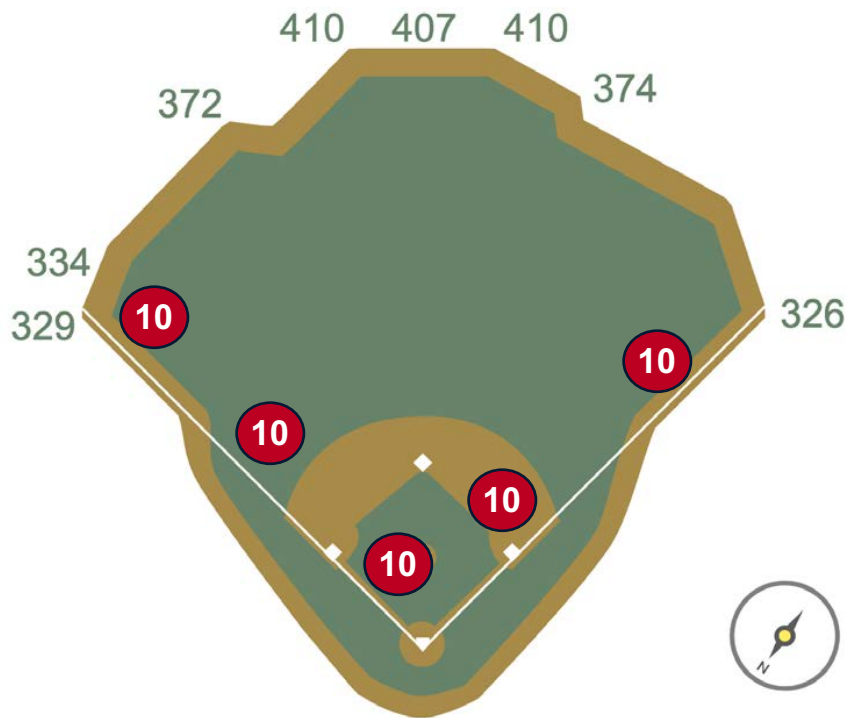

Globe Life Field in Arlington Ground Rules

RULE #10: Batted ball striking the roof, roof truss, roof cable or any cabling over fair territory and landing fair: **Fair Ball, Live and In Play**