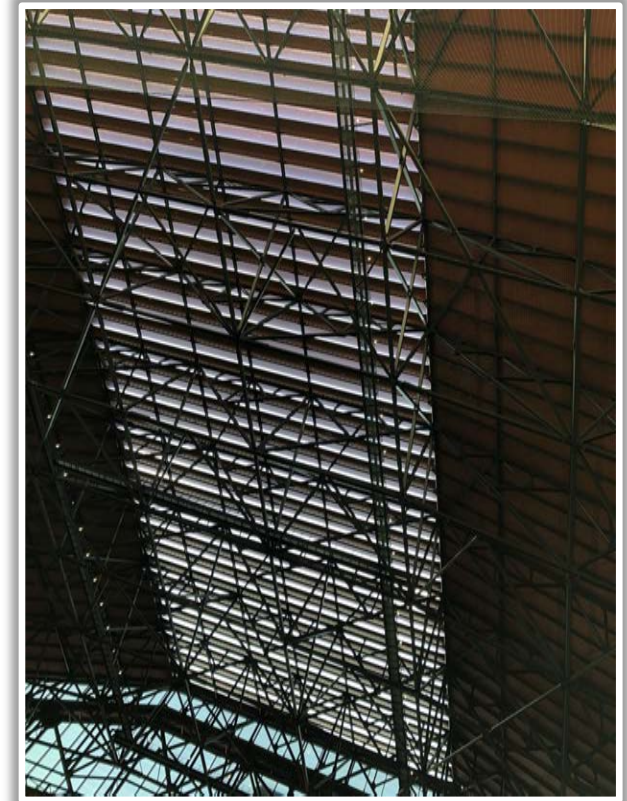

- If caught by fielder, batter is out and runners advance at own risk.

Globe Life Field in Arlington Ground Rules

RULE #8: Batted ball strikes roof, roof truss, or roof cable over foul territory:
Dead Ball

Globe Life Field in Arlington Ground Rules

RULE #9: Batted ball striking the roof, roof truss, roof cable or any cabling over fair territory and landing foul: **Foul Ball**

Globe Life Field in Arlington Ground Rules

RULE #10: Batted ball striking the roof, roof truss, roof cable or any cabling over fair territory and landing fair: **Fair Ball, Live and In Play**

Globe Life Field in Arlington Ground Rules

Backstop Photos: