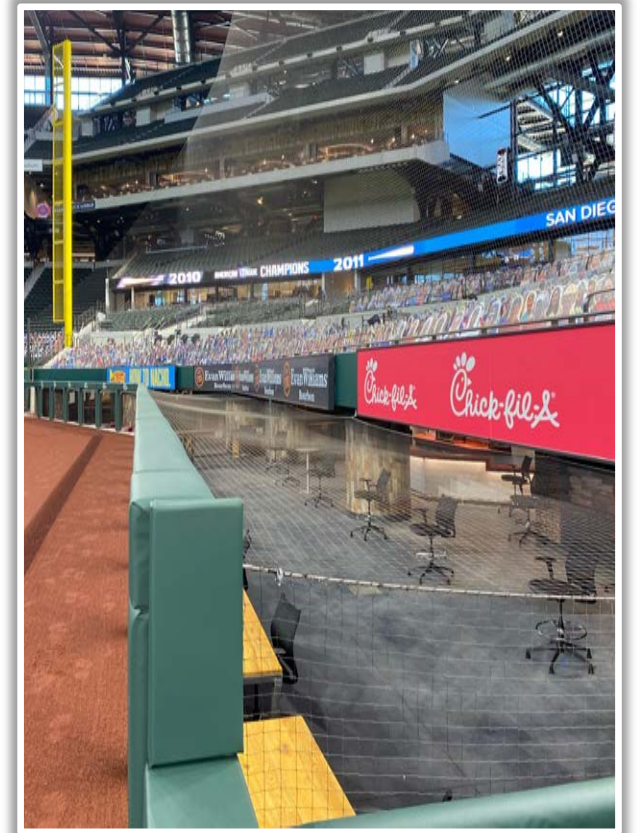

Globe Life Field in Arlington

2023 Ground Rules

Date: March 30, 2023

Globe Life Field in Arlington Ground Rules

RULE #1: Protective netting over top of fan seating area beyond both dugouts: **Dead Ball**

Globe Life Field in Arlington Ground Rules

RULE #2: Fair bounding ball striking the metal railings affixed to the top of the green walls along the Left and Right Field lines in foul territory: **Out of Play, Two Bases**

Globe Life Field in Arlington Ground Rules

RULE #3: Fair bounding ball striking the portion of the wall that is recessed above the padded outfield wall: **Out of Play, Two Bases**

Globe Life Field in Arlington Ground Rules

RULE #4: Batted ball in flight striking the metal railings (above the yellow line) affixed to top wall in Right Center Field: **Home Run**

Globe Life Field in Arlington Ground Rules

RULE #5: Bounding batted ball striking the metal railings (above the yellow line) affixed to top wall in Right Center Field: **Out of Play, Two Bases**

Globe Life Field in Arlington Ground Rules