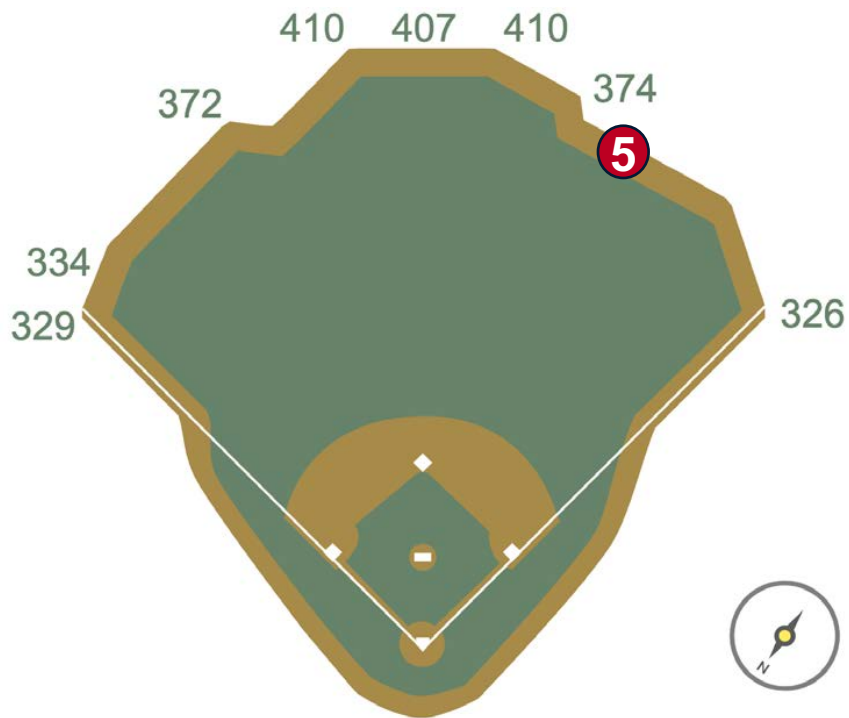

RULE #2: Fair bounding ball striking the metal railings affixed to the top of the green walls along the Left and Right Field lines in foul territory: **Out of Play, Two Bases**

Globe Life Field in Arlington Ground Rules

RULE #3: Fair bounding ball striking the portion of the wall that is recessed above the padded outfield wall: **Out of Play, Two Bases**

Globe Life Field in Arlington Ground Rules

RULE #4: Batted ball in flight striking the metal railings (above the yellow line) affixed to top wall in Right Center Field: **Home Run**

Globe Life Field in Arlington Ground Rules

RULE #5: Bounding batted ball striking the metal railings (above the yellow line) affixed to top wall in Right Center Field: **Out of Play, Two Bases**

Globe Life Field in Arlington Ground Rules