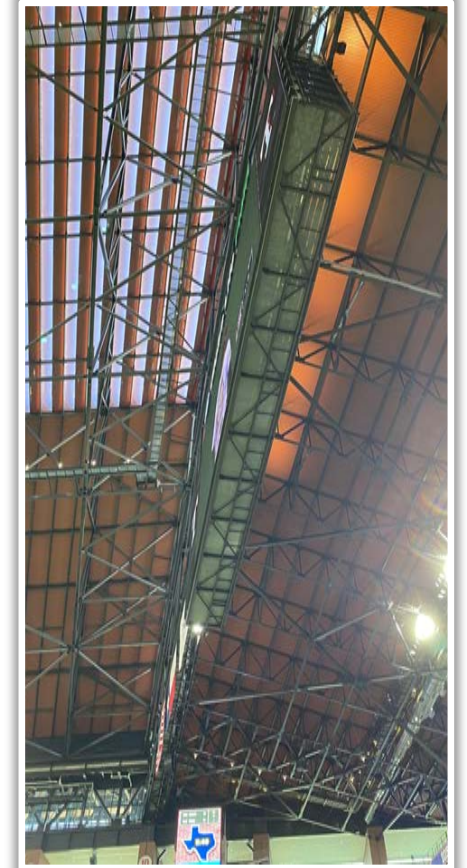

RULE #2: Fair bounding ball striking the metal railings affixed to the top of the green walls along the Left and Right Field lines in foul territory: **Out of Play, Two Bases**

Globe Life Field in Arlington Ground Rules

RULE #3: Fair bounding ball striking the portion of the wall that is recessed above the padded outfield wall: **Out of Play, Two Bases**

Globe Life Field in Arlington Ground Rules

RULE #4: Batted ball in flight striking the metal railings (above the yellow line) affixed to top wall in Right Center Field: **Home Run**

Globe Life Field in Arlington Ground Rules

RULE #5: Bounding batted ball striking the metal railings (above the yellow line) affixed to top wall in Right Center Field: **Out of Play, Two Bases**

Globe Life Field in Arlington Ground Rules

RULE #6: Batted ball in flight striking Right Field Videoboard: **Home Run**

Globe Life Field in Arlington Ground Rules

RULE #7: Batted ball strikes roof, roof truss, or roof cable over fair territory: **In Play**