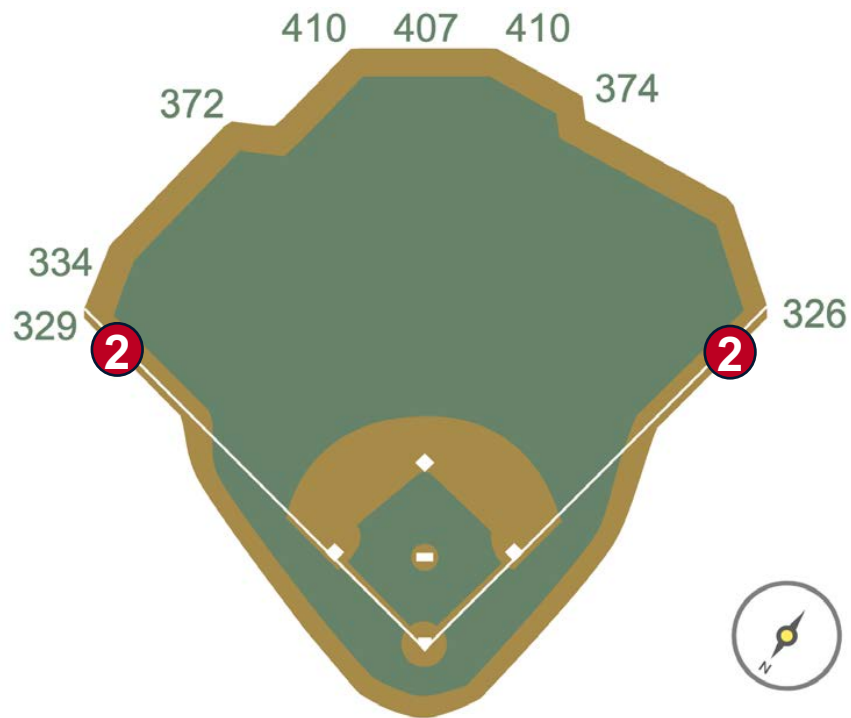

Globe Life Field in Arlington

2023 Ground Rules

Date: March 30, 2023

Globe Life Field in Arlington Ground Rules

RULE #1: Protective netting over top of fan seating area beyond both dugouts: **Dead Ball**

Globe Life Field in Arlington Ground Rules

RULE #2: Fair bounding ball striking the metal railings affixed to the top of the green walls along the Left and Right Field lines in foul territory: **Out of Play, Two Bases**

Globe Life Field in Arlington Ground Rules

RULE #3: Fair bounding ball striking the portion of the wall that is recessed above the padded outfield wall: **Out of Play, Two Bases**

Globe Life Field in Arlington Ground Rules

RULE #4: Batted ball in flight striking the metal railings (above the yellow line) affixed to top wall in Right Center Field: **Home Run**

Globe Life Field in Arlington Ground Rules

RULE #5: Bounding batted ball striking the metal railings (above the yellow line) affixed to top wall in Right Center Field: **Out of Play, Two Bases**

Globe Life Field in Arlington Ground Rules