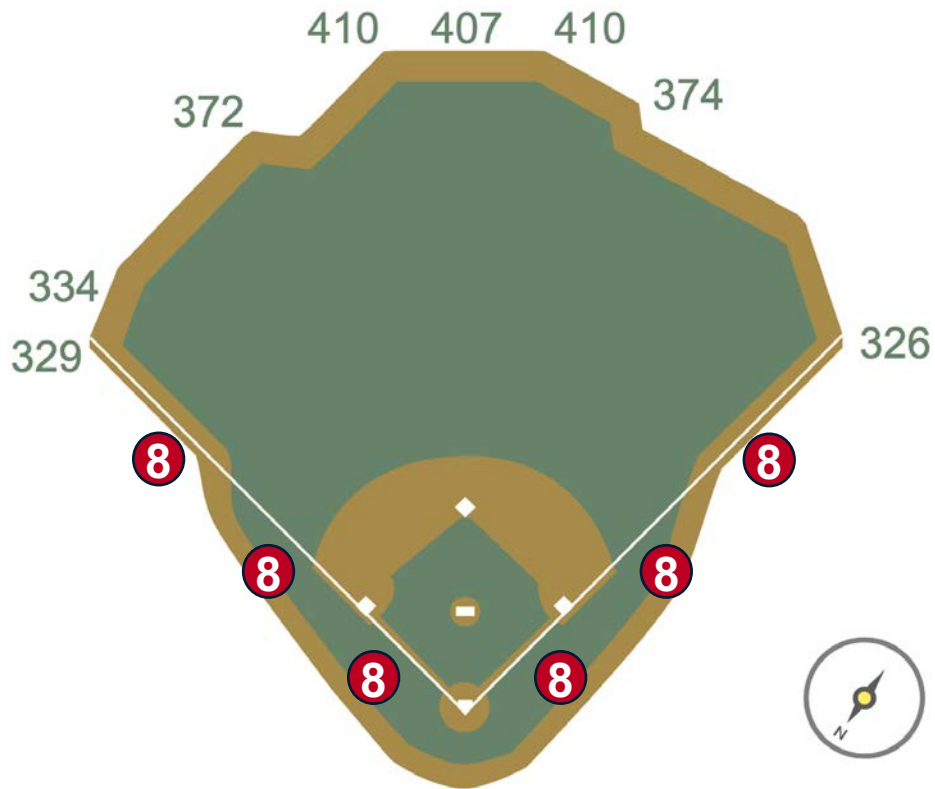

RULE #3: Fair bounding ball striking the portion of the wall that is recessed above the padded outfield wall: **Out of Play, Two Bases**

Globe Life Field in Arlington Ground Rules

RULE #4: Batted ball in flight striking the metal railings (above the yellow line) affixed to top wall in Right Center Field: **Home Run**

Globe Life Field in Arlington Ground Rules

RULE #5: Bounding batted ball striking the metal railings (above the yellow line) affixed to top wall in Right Center Field: **Out of Play, Two Bases**

Globe Life Field in Arlington Ground Rules

RULE #6: Batted ball in flight striking Right Field Videoboard: **Home Run**

Globe Life Field in Arlington Ground Rules

RULE #7: Batted ball strikes roof, roof truss, or roof cable over fair territory: **In Play**

- If caught by fielder, batter is out and runners advance at own risk.

Globe Life Field in Arlington Ground Rules

RULE #8: Batted ball strikes roof, roof truss, or roof cable over foul territory:
Dead Ball