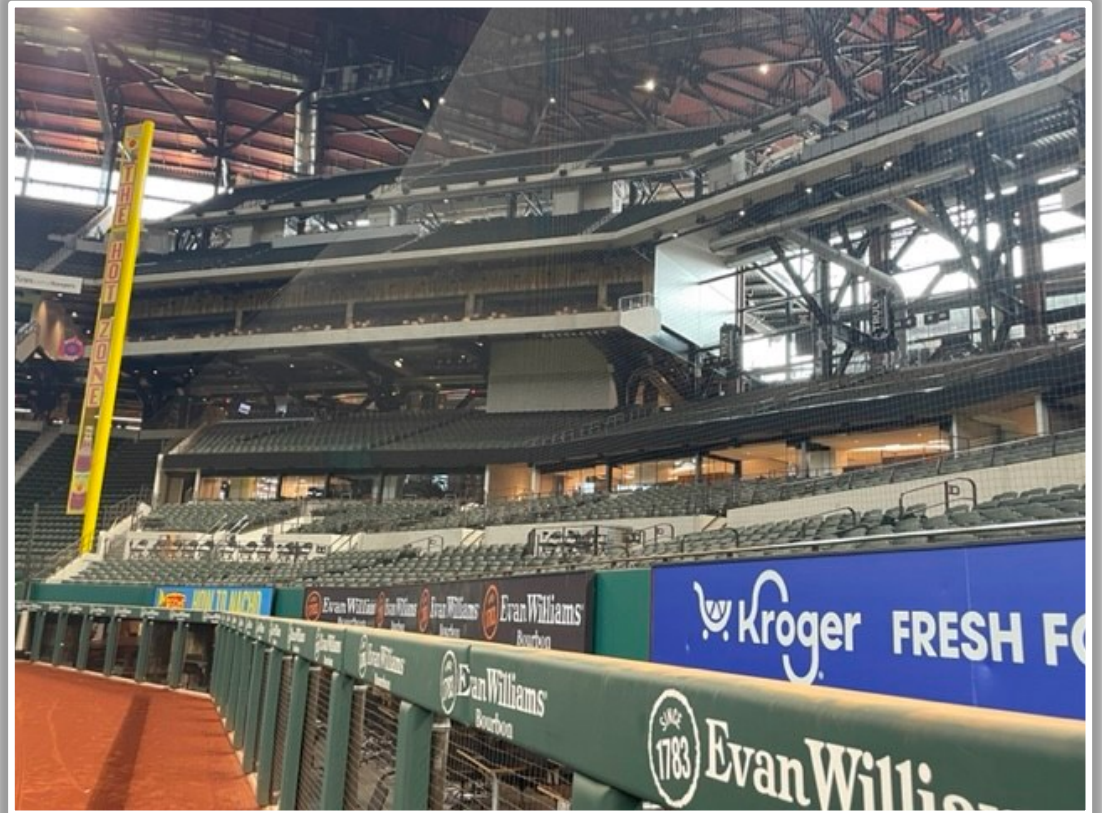

RF Wall Photos:

| Globe Life Field in Arlington Ground Rules

RF Corner Photos:

| Globe Life Field in Arlington Ground Rules

RF Foul Territory Photos:

| Globe Life Field in Arlington Ground Rules

RF Extended Fan Safety Netting Photos:

| Globe Life Field in Arlington Ground Rules

1B Camera Well Photos:

Inside Well

Outside Well

Globe Life Field in Arlington Ground Rules

1B iPad Camera Photos:

Globe Life Field in Arlington Ground Rules

1B Dugout Photos: