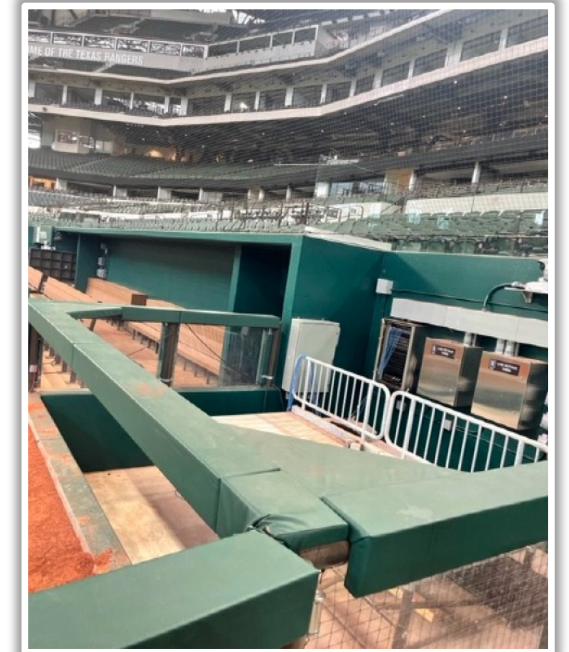

RULE #10: Batted ball striking the roof, roof truss, roof cable or any cabling over fair territory and landing fair: **Fair Ball, Live and In Play**

Globe Life Field in Arlington Ground Rules

Backstop Photos:

| Globe Life Field in Arlington Ground Rules

3B Dugout Photos:

Globe Life Field in Arlington Ground Rules

3B Camera Well Photos:

Inside Well

Outside Well

Globe Life Field in Arlington Ground Rules

3B iPad Camera Photos:

| Globe Life Field in Arlington Ground Rules

LF Extended Fan Safety Netting Photos:

Globe Life Field in Arlington Ground Rules

LF Wall Photos:

| Globe Life Field in Arlington Ground Rules

CF Wall Photos:

Globe Life Field in Arlington Ground Rules