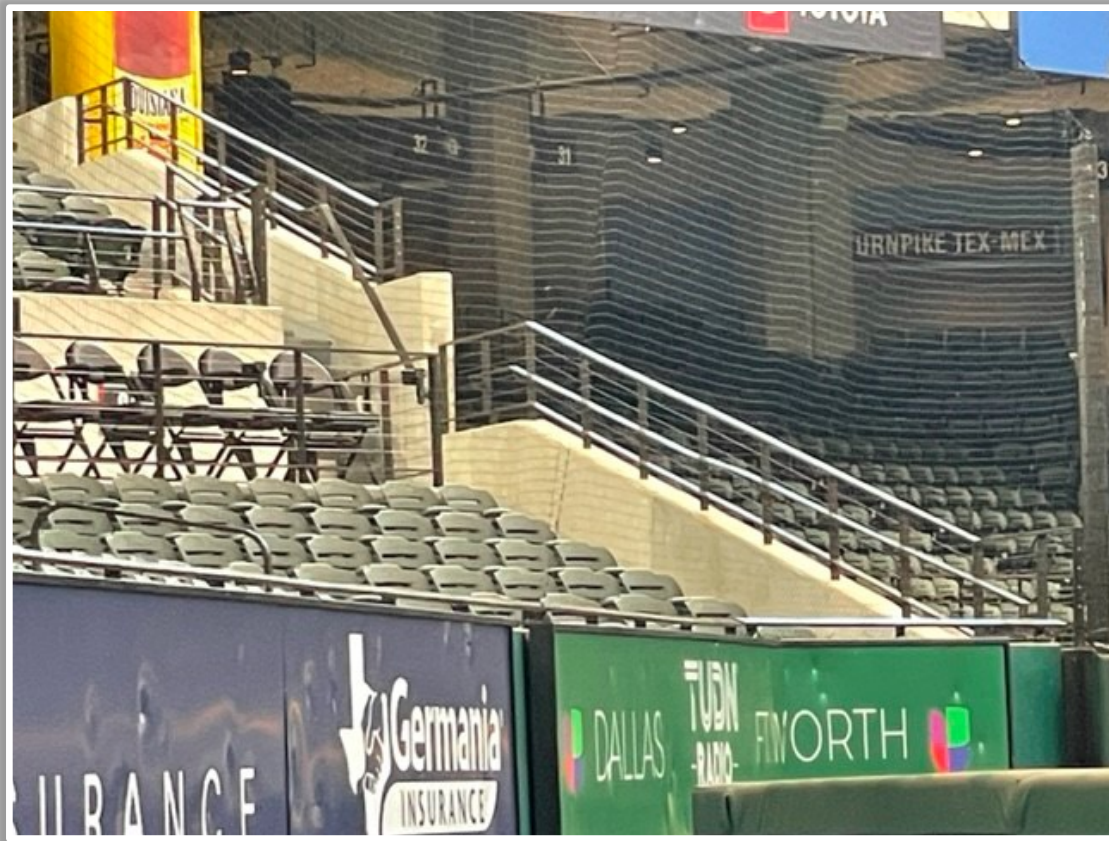

| Globe Life Field in Arlington Ground Rules

LF Extended Fan Safety Netting Photos: