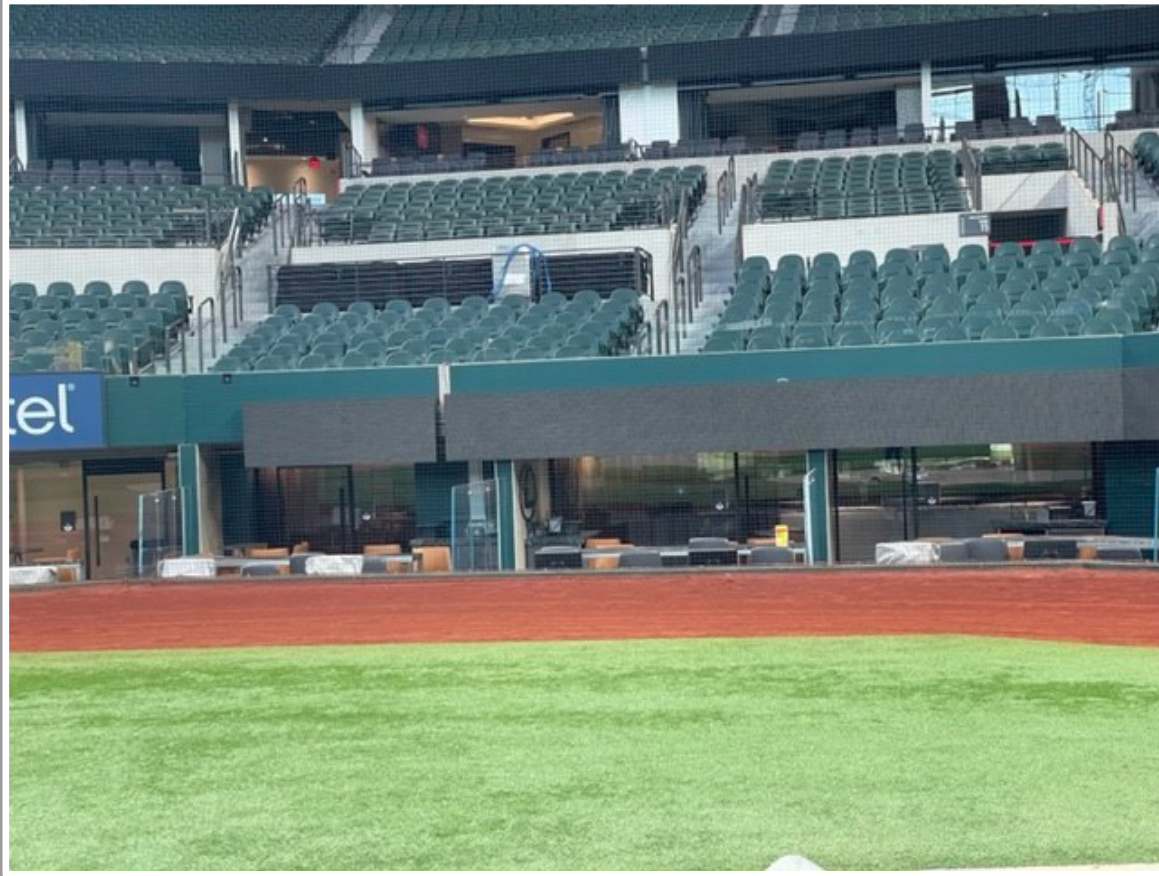

- If caught by fielder, batter is out and runners advance at own risk.

Globe Life Field in Arlington Ground Rules

RULE #8: Batted ball strikes roof, roof truss, or roof cable over foul territory:
Dead Ball

Globe Life Field in Arlington Ground Rules

RULE #9: Batted ball striking the roof, roof truss, roof cable or any cabling over fair territory and landing foul: **Foul Ball**

Globe Life Field in Arlington Ground Rules

RULE #10: Batted ball striking the roof, roof truss, roof cable or any cabling over fair territory and landing fair: **Fair Ball, Live and In Play**

Globe Life Field in Arlington Ground Rules

Backstop Photos: