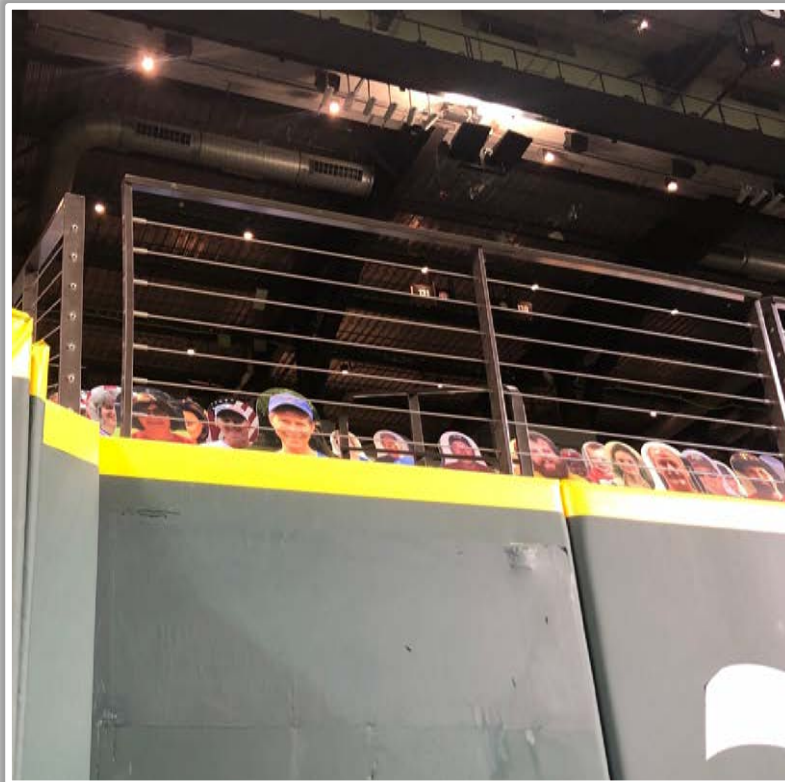

RULE #2: Fair bounding ball striking the metal railings affixed to the top of the green walls along the Left and Right Field lines in foul territory: **Out of Play, Two Bases**

Globe Life Field in Arlington Ground Rules

RULE #3: Fair bounding ball striking the portion of the wall that is recessed above the padded outfield wall: **Out of Play, Two Bases**

Globe Life Field in Arlington Ground Rules

RULE #4: Batted ball in flight striking the metal railings (above the yellow line) affixed to top wall in Right Center Field: **Home Run**

Globe Life Field in Arlington Ground Rules

RULE #5: Bounding batted ball striking the metal railings (above the yellow line) affixed to top wall in Right Center Field: **Out of Play, Two Bases**

Globe Life Field in Arlington Ground Rules