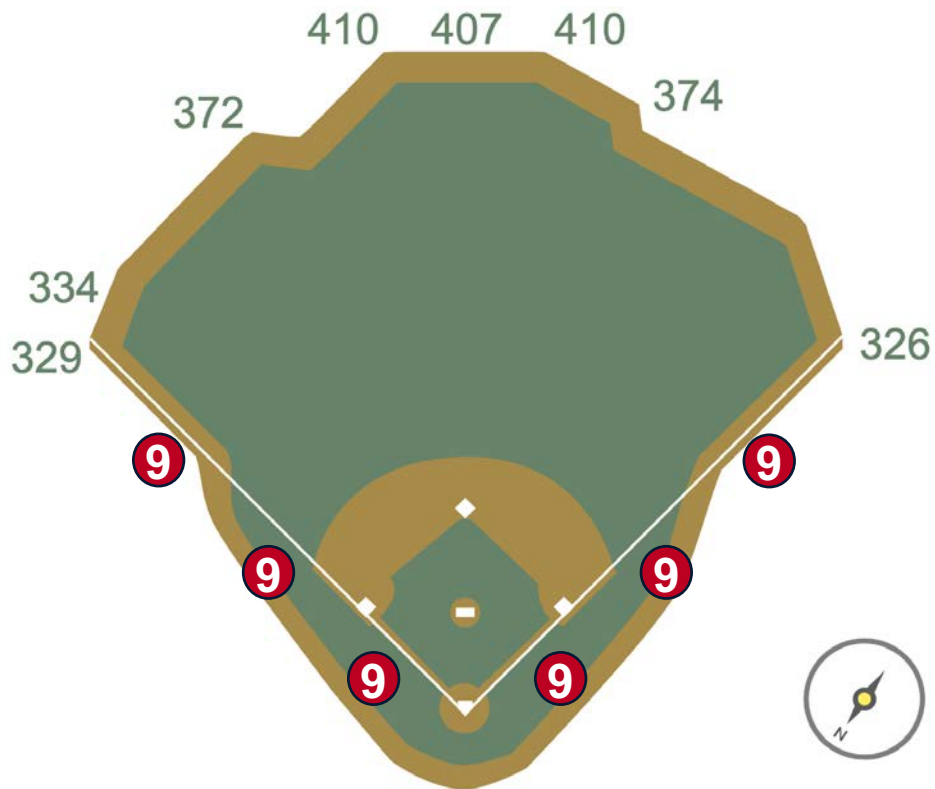

Globe Life Field in Arlington Ground Rules

RULE #5: Bounding batted ball striking the metal railings (above the yellow line) affixed to top wall in Right Center Field: **Out of Play, Two Bases**

Globe Life Field in Arlington Ground Rules

RULE #6: Batted ball in flight striking Right Field Videoboard: **Home Run**

Globe Life Field in Arlington Ground Rules

RULE #7: Batted ball strikes roof, roof truss, or roof cable over fair territory: **In Play**

- If caught by fielder, batter is out and runners advance at own risk.

Globe Life Field in Arlington Ground Rules

RULE #8: Batted ball strikes roof, roof truss, or roof cable over foul territory:
Dead Ball

Globe Life Field in Arlington Ground Rules

RULE #9: Batted ball striking the roof, roof truss, roof cable or any cabling over fair territory and landing foul: **Foul Ball**

Globe Life Field in Arlington Ground Rules