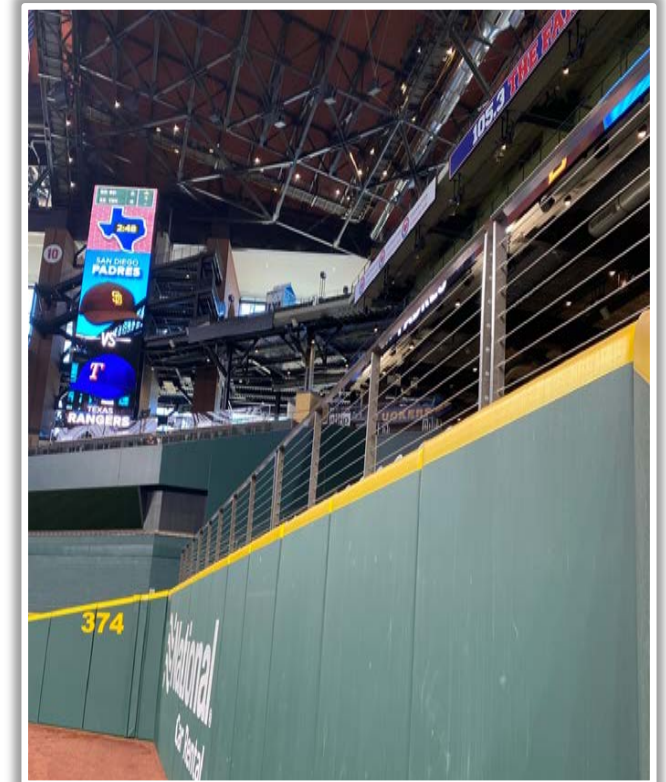

RULE #2: Fair bounding ball striking the metal railings affixed to the top of the green walls along the Left and Right Field lines in foul territory: **Out of Play, Two Bases**

Globe Life Field in Arlington Ground Rules

RULE #3: Fair bounding ball striking the portion of the wall that is recessed above the padded outfield wall: **Out of Play, Two Bases**

Globe Life Field in Arlington Ground Rules

RULE #4: Batted ball in flight striking the metal railings (above the yellow line) affixed to top wall in Right Center Field: **Home Run**

Globe Life Field in Arlington Ground Rules

RULE #5: Bounding batted ball striking the metal railings (above the yellow line) affixed to top wall in Right Center Field: **Out of Play, Two Bases**

Globe Life Field in Arlington Ground Rules