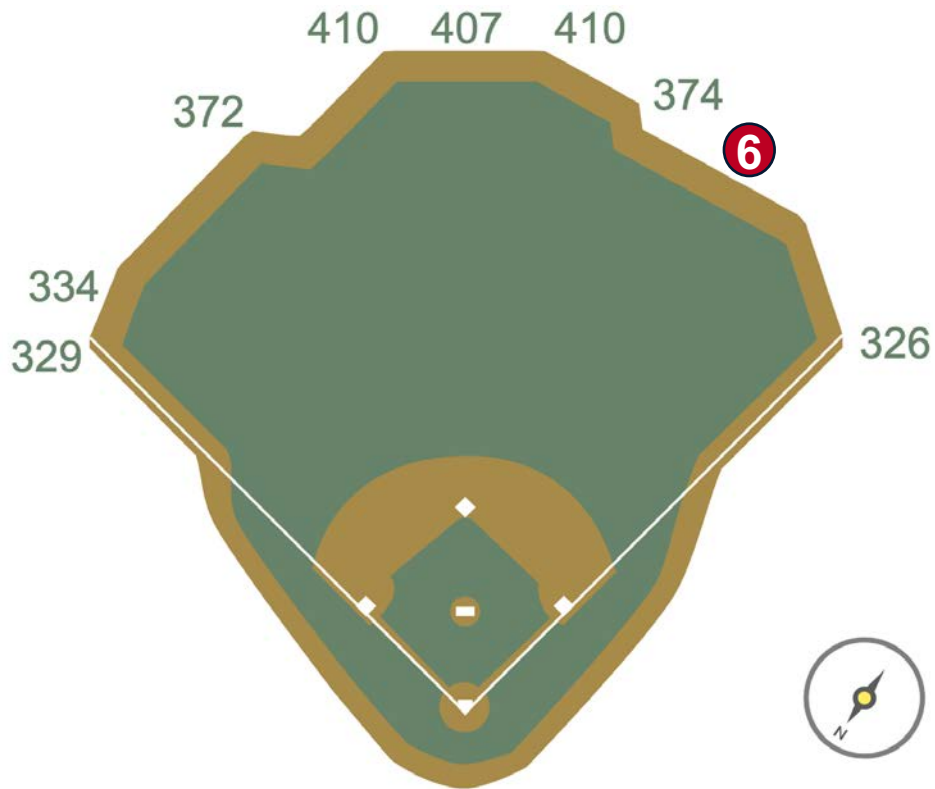

Globe Life Field in Arlington Ground Rules

RULE #6: Batted ball in flight striking Right Field Videoboard: **Home Run**