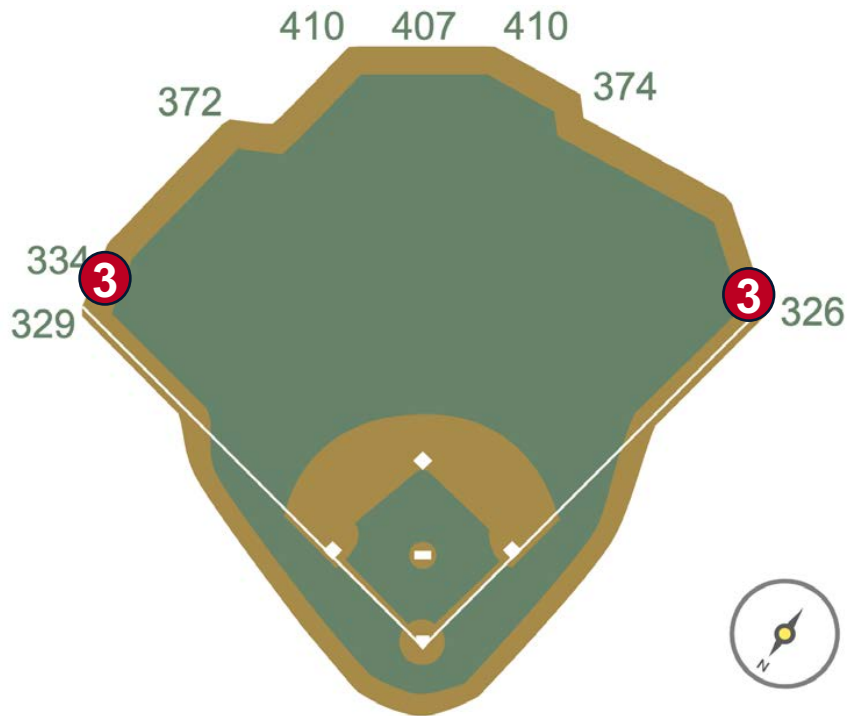

Globe Life Field in Arlington

2023 Ground Rules

Date: March 30, 2023

Globe Life Field in Arlington Ground Rules

RULE #1: Protective netting over top of fan seating area beyond both dugouts: **Dead Ball**

Globe Life Field in Arlington Ground Rules

RULE #2: Fair bounding ball striking the metal railings affixed to the top of the green walls along the Left and Right Field lines in foul territory: **Out of Play, Two Bases**

Globe Life Field in Arlington Ground Rules

RULE #3: Fair bounding ball striking the portion of the wall that is recessed above the padded outfield wall: **Out of Play, Two Bases**

Globe Life Field in Arlington Ground Rules

RULE #4: Batted ball in flight striking the metal railings (above the yellow line) affixed to top wall in Right Center Field: **Home Run**

Globe Life Field in Arlington Ground Rules

RULE #5: Bounding batted ball striking the metal railings (above the yellow line) affixed to top wall in Right Center Field: **Out of Play, Two Bases**

Globe Life Field in Arlington Ground Rules