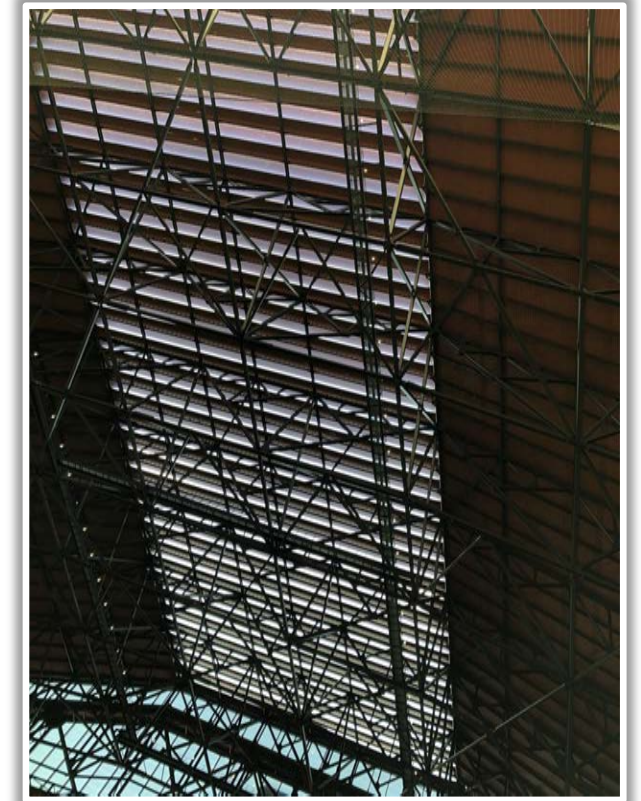

- If caught by fielder, batter is out and runners advance at own risk.

Globe Life Field in Arlington Ground Rules

RULE #8: Batted ball strikes roof, roof truss, or roof cable over foul territory:
Dead Ball

Globe Life Field in Arlington Ground Rules

RULE #9: Batted ball striking the roof, roof truss, roof cable or any cabling over fair territory and landing foul: **Foul Ball**

Globe Life Field in Arlington Ground Rules

RULE #10: Batted ball striking the roof, roof truss, roof cable or any cabling over fair territory and landing fair: **Fair Ball, Live and In Play**

Globe Life Field in Arlington Ground Rules

Backstop Photos: