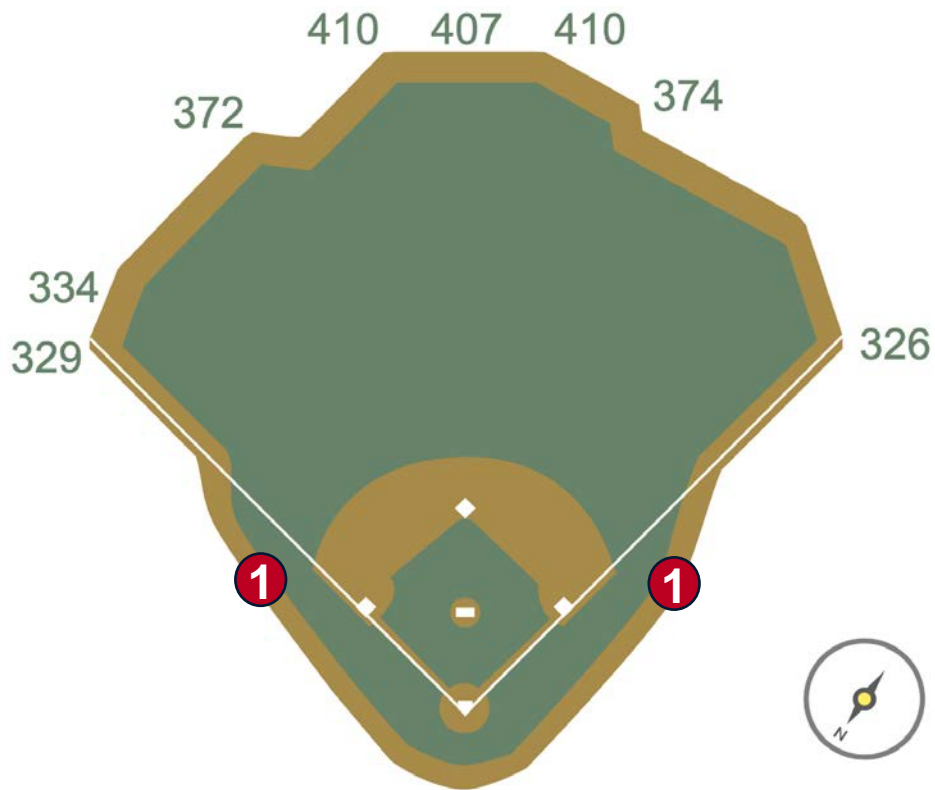

Globe Life Field in Arlington

2023 Ground Rules

Date: March 30, 2023

Globe Life Field in Arlington Ground Rules

RULE #1: Protective netting over top of fan seating area beyond both dugouts: **Dead Ball**

Globe Life Field in Arlington Ground Rules

RULE #2: Fair bounding ball striking the metal railings affixed to the top of the green walls along the Left and Right Field lines in foul territory: **Out of Play, Two Bases**

Globe Life Field in Arlington Ground Rules

RULE #3: Fair bounding ball striking the portion of the wall that is recessed above the padded outfield wall: **Out of Play, Two Bases**

Globe Life Field in Arlington Ground Rules

RULE #4: Batted ball in flight striking the metal railings (above the yellow line) affixed to top wall in Right Center Field: **Home Run**

Globe Life Field in Arlington Ground Rules

RULE #5: Bounding batted ball striking the metal railings (above the yellow line) affixed to top wall in Right Center Field: **Out of Play, Two Bases**

Globe Life Field in Arlington Ground Rules