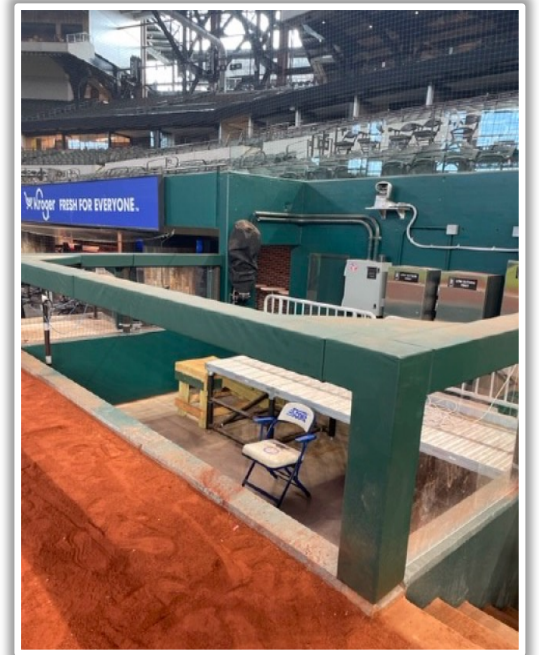

RF Wall Photos:

| Globe Life Field in Arlington Ground Rules

RF Corner Photos:

| Globe Life Field in Arlington Ground Rules

RF Foul Territory Photos:

| Globe Life Field in Arlington Ground Rules

RF Extended Fan Safety Netting Photos:

| Globe Life Field in Arlington Ground Rules

1B Camera Well Photos:

Inside Well

Outside Well

Globe Life Field in Arlington Ground Rules

1B iPad Camera Photos:

Globe Life Field in Arlington Ground Rules

1B Dugout Photos: