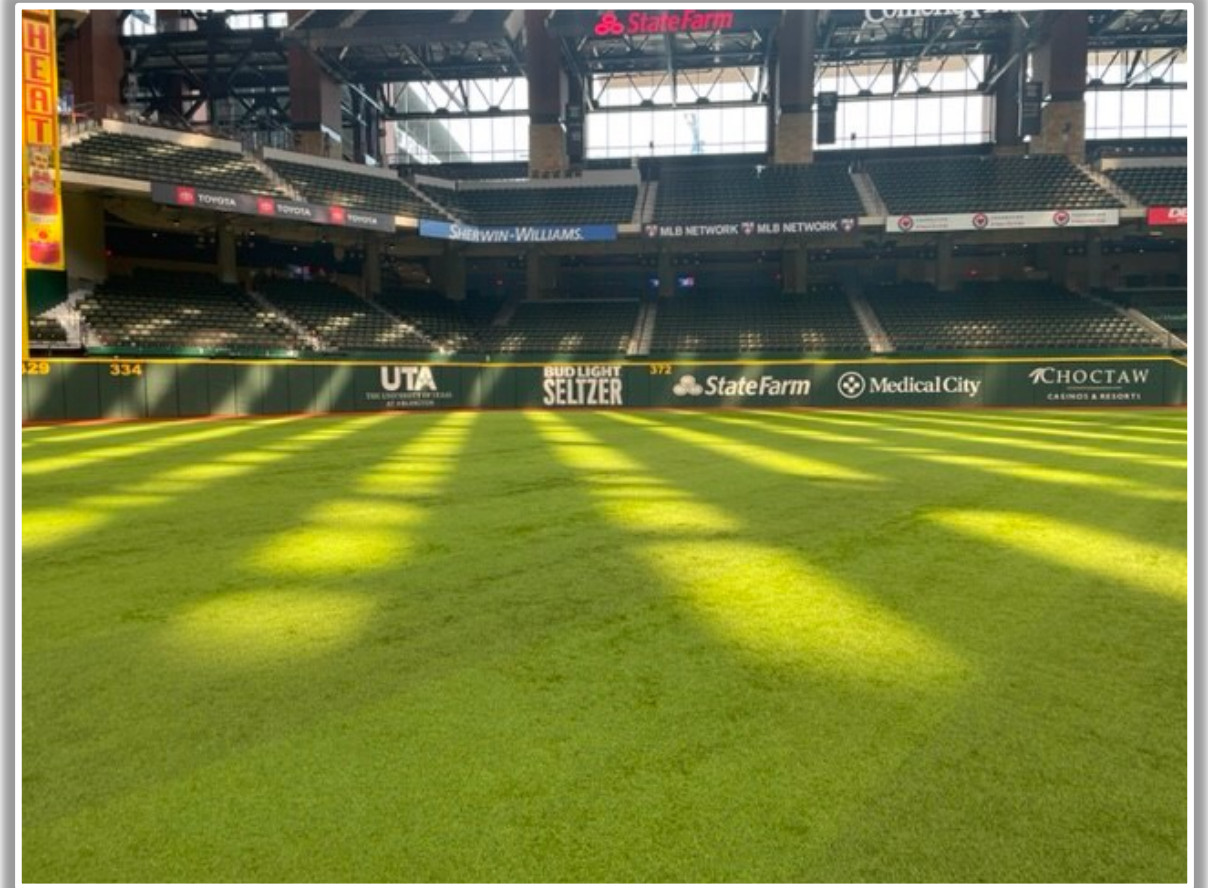

Globe Life Field in Arlington Ground Rules

LF Wall Photos: