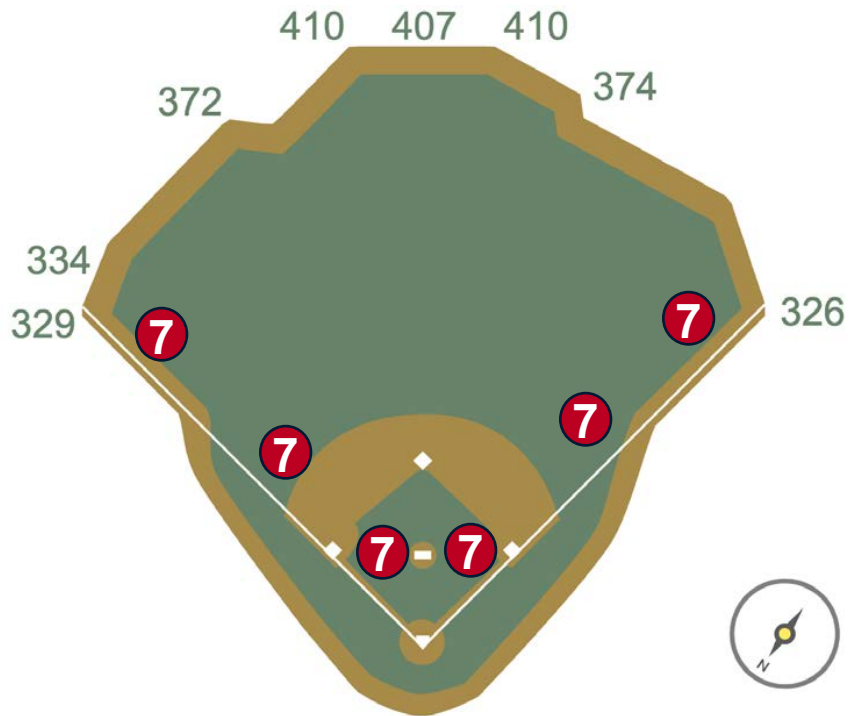

Globe Life Field in Arlington Ground Rules

RULE #7: Batted ball strikes roof, roof truss, or roof cable over fair territory: **In Play**

- If caught by fielder, batter is out and runners advance at own risk.