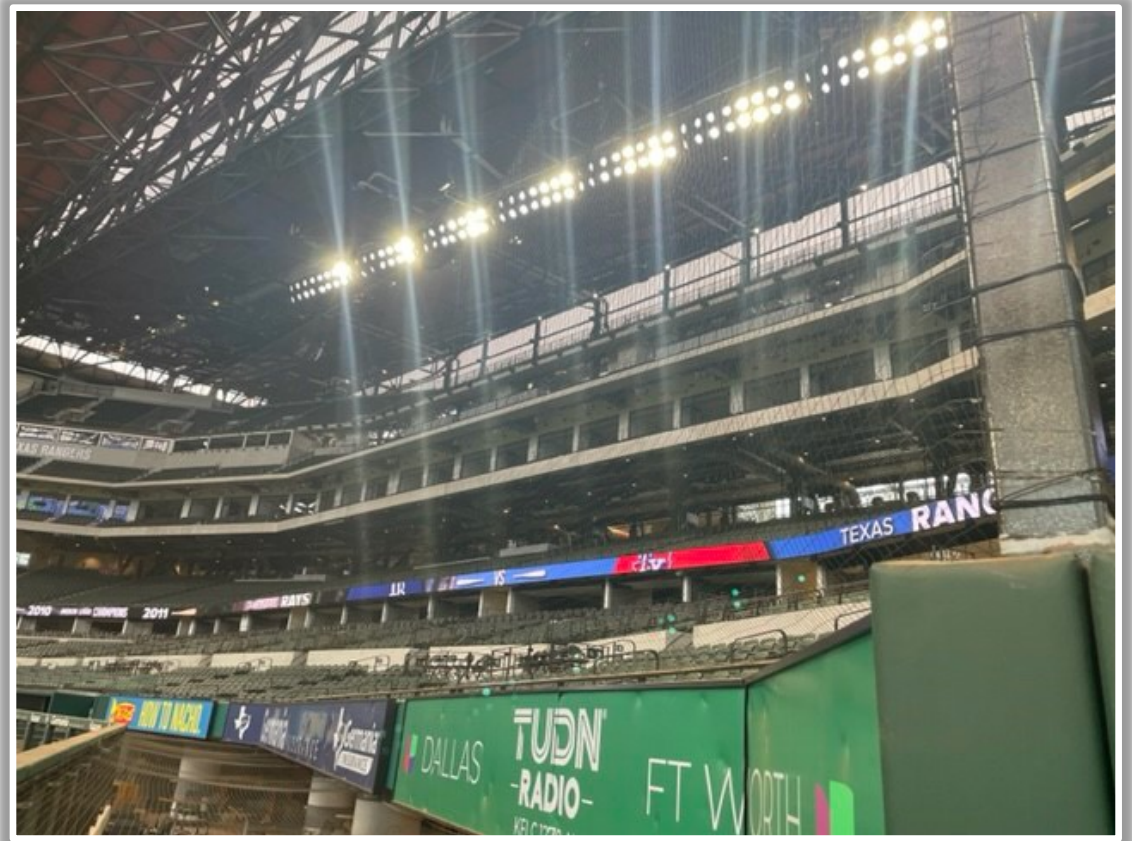

| Globe Life Field in Arlington Ground Rules

LF Extended Fan Safety Netting Photos: