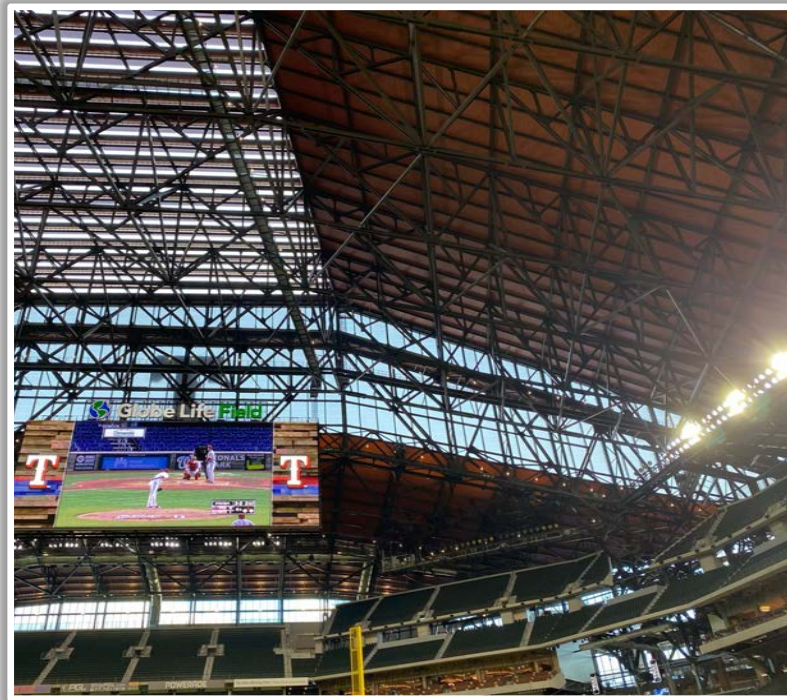

Globe Life Field in Arlington Ground Rules

RULE #7: Batted ball strikes roof, roof truss, or roof cable over fair territory: **In Play**

- If caught by fielder, batter is out and runners advance at own risk.