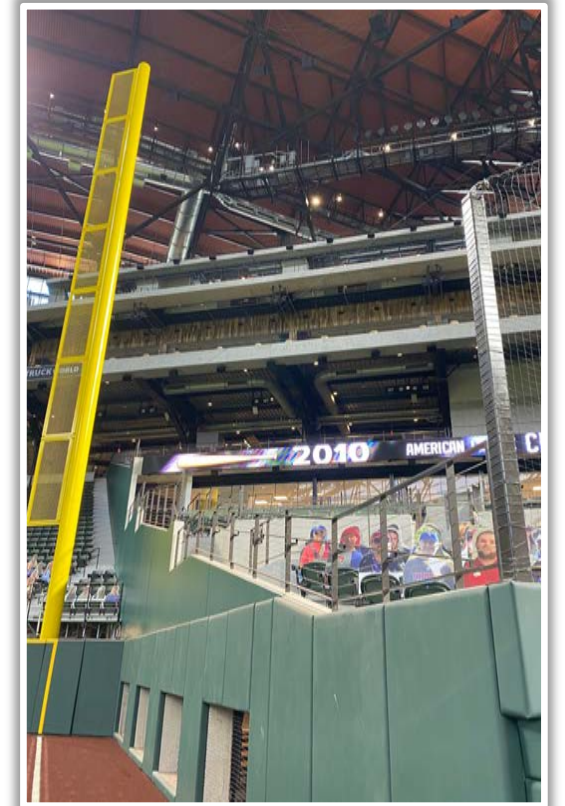

Globe Life Field in Arlington

2023 Ground Rules

Date: March 30, 2023

Globe Life Field in Arlington Ground Rules

RULE #1: Protective netting over top of fan seating area beyond both dugouts: **Dead Ball**

Globe Life Field in Arlington Ground Rules

RULE #2: Fair bounding ball striking the metal railings affixed to the top of the green walls along the Left and Right Field lines in foul territory: **Out of Play, Two Bases**

Globe Life Field in Arlington Ground Rules

RULE #3: Fair bounding ball striking the portion of the wall that is recessed above the padded outfield wall: **Out of Play, Two Bases**

Globe Life Field in Arlington Ground Rules

RULE #4: Batted ball in flight striking the metal railings (above the yellow line) affixed to top wall in Right Center Field: **Home Run**

Globe Life Field in Arlington Ground Rules

RULE #5: Bounding batted ball striking the metal railings (above the yellow line) affixed to top wall in Right Center Field: **Out of Play, Two Bases**

Globe Life Field in Arlington Ground Rules