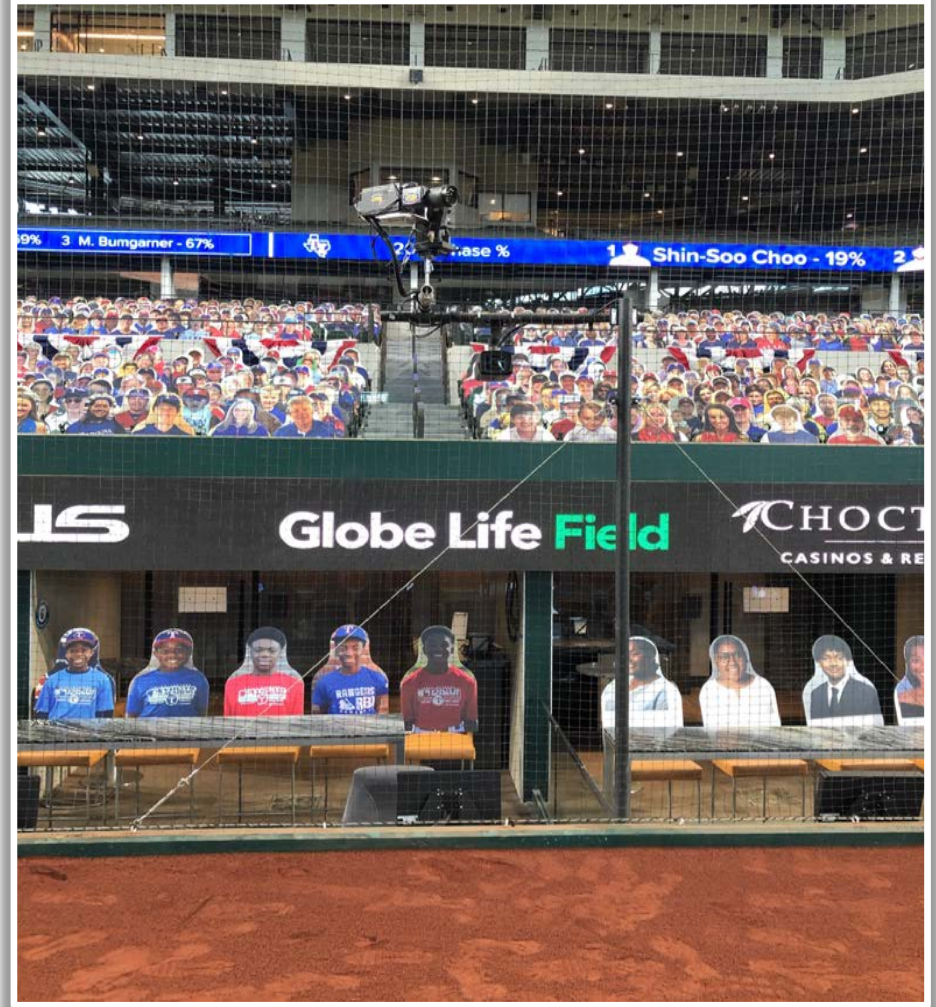

- If caught by fielder, batter is out and runners advance at own risk.

Globe Life Field in Arlington Ground Rules

RULE #8: Batted ball strikes roof, roof truss, or roof cable over foul territory:
Dead Ball

Globe Life Field in Arlington Ground Rules

RULE #9: Batted ball striking the roof, roof truss, roof cable or any cabling over fair territory and landing foul: **Foul Ball**

Globe Life Field in Arlington Ground Rules

RULE #10: Batted ball striking the roof, roof truss, roof cable or any cabling over fair territory and landing fair: **Fair Ball, Live and In Play**

Globe Life Field in Arlington Ground Rules

Backstop Photos: