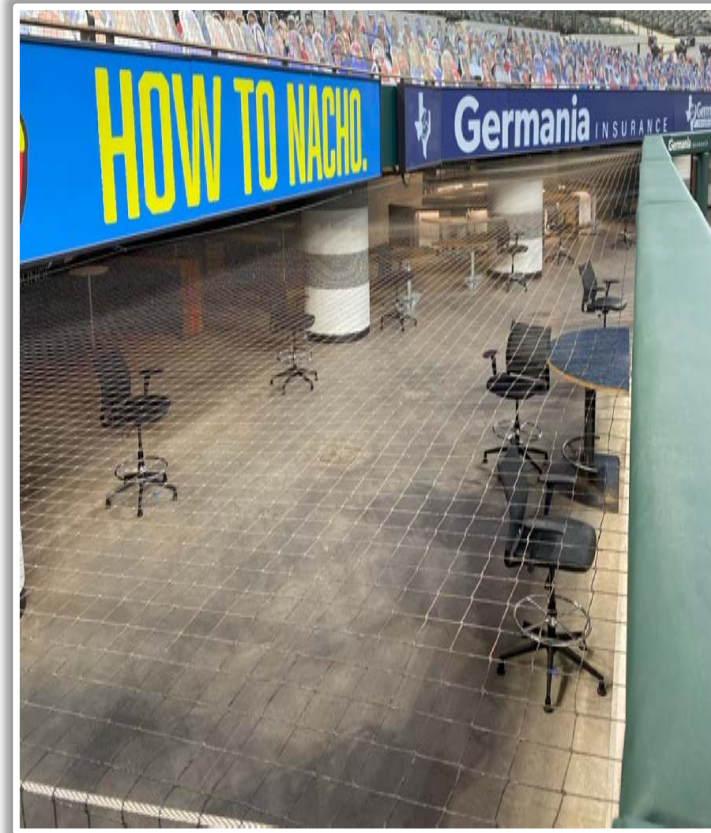

Globe Life Field in Arlington

2023 Ground Rules

Date: March 30, 2023

Globe Life Field in Arlington Ground Rules

RULE #1: Protective netting over top of fan seating area beyond both dugouts: **Dead Ball**

Globe Life Field in Arlington Ground Rules

RULE #2: Fair bounding ball striking the metal railings affixed to the top of the green walls along the Left and Right Field lines in foul territory: **Out of Play, Two Bases**

Globe Life Field in Arlington Ground Rules

RULE #3: Fair bounding ball striking the portion of the wall that is recessed above the padded outfield wall: **Out of Play, Two Bases**

Globe Life Field in Arlington Ground Rules

RULE #4: Batted ball in flight striking the metal railings (above the yellow line) affixed to top wall in Right Center Field: **Home Run**

Globe Life Field in Arlington Ground Rules

RULE #5: Bounding batted ball striking the metal railings (above the yellow line) affixed to top wall in Right Center Field: **Out of Play, Two Bases**

Globe Life Field in Arlington Ground Rules