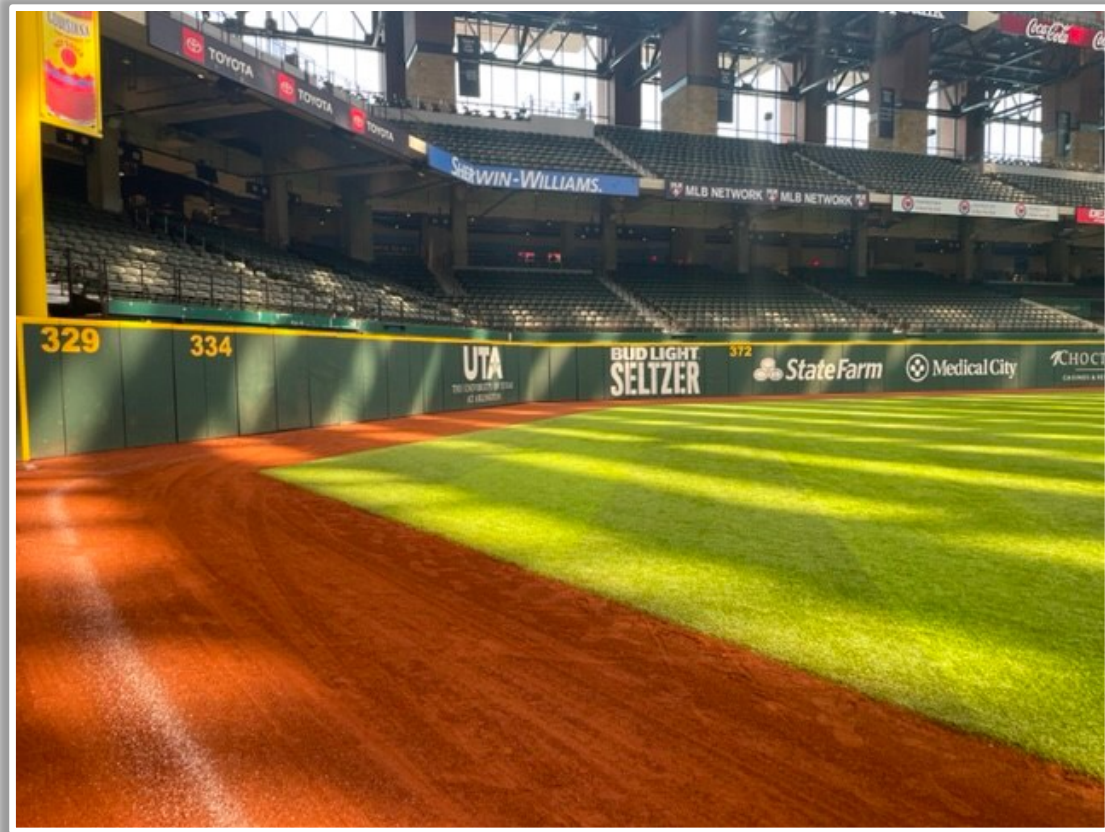

Globe Life Field in Arlington Ground Rules

LF Wall Photos: