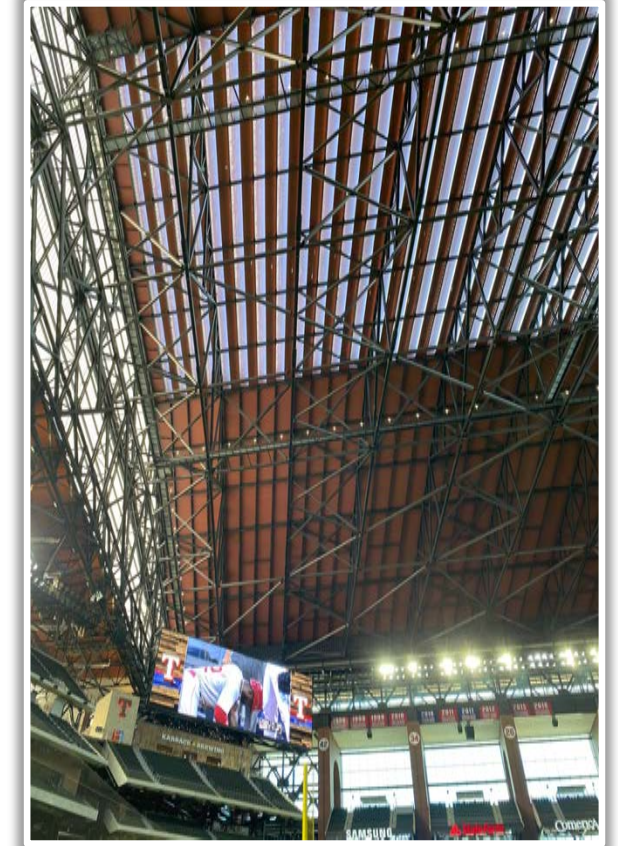

RULE #3: Fair bounding ball striking the portion of the wall that is recessed above the padded outfield wall: **Out of Play, Two Bases**

Globe Life Field in Arlington Ground Rules

RULE #4: Batted ball in flight striking the metal railings (above the yellow line) affixed to top wall in Right Center Field: **Home Run**

Globe Life Field in Arlington Ground Rules

RULE #5: Bounding batted ball striking the metal railings (above the yellow line) affixed to top wall in Right Center Field: **Out of Play, Two Bases**

Globe Life Field in Arlington Ground Rules

RULE #6: Batted ball in flight striking Right Field Videoboard: **Home Run**

Globe Life Field in Arlington Ground Rules

RULE #7: Batted ball strikes roof, roof truss, or roof cable over fair territory: **In Play**

- If caught by fielder, batter is out and runners advance at own risk.

Globe Life Field in Arlington Ground Rules

RULE #8: Batted ball strikes roof, roof truss, or roof cable over foul territory:
Dead Ball