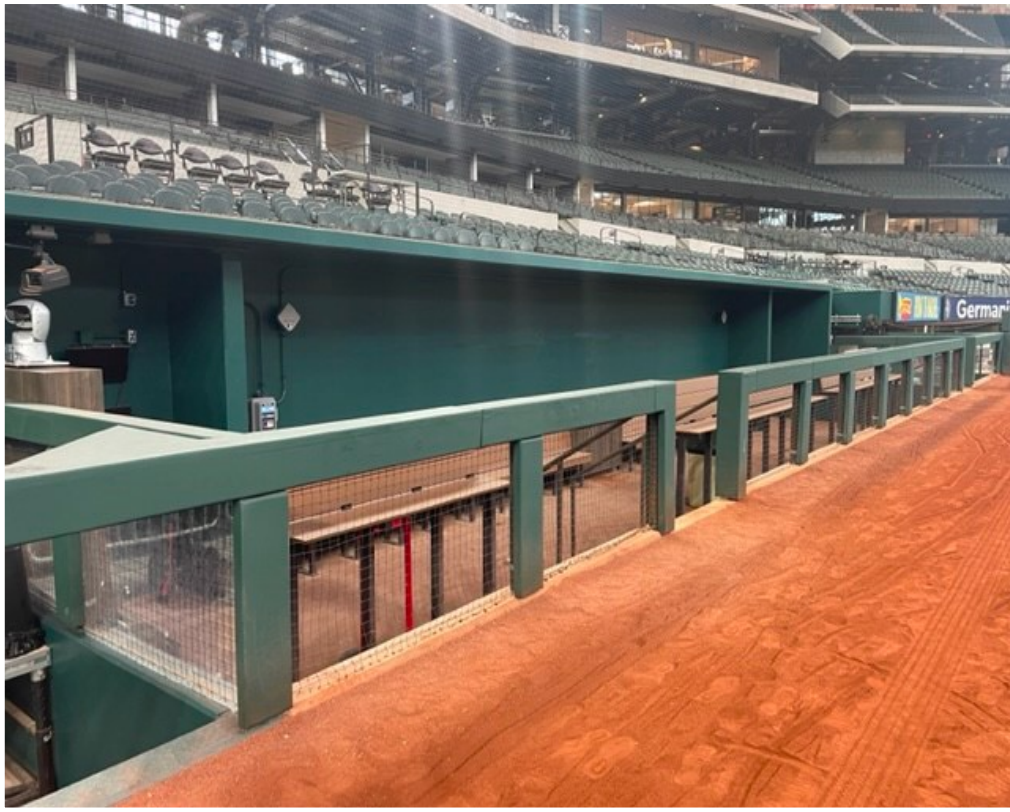

Globe Life Field in Arlington Ground Rules

RULE #9: Batted ball striking the roof, roof truss, roof cable or any cabling over fair territory and landing foul: **Foul Ball**

Globe Life Field in Arlington Ground Rules

RULE #10: Batted ball striking the roof, roof truss, roof cable or any cabling over fair territory and landing fair: **Fair Ball, Live and In Play**

Globe Life Field in Arlington Ground Rules

Backstop Photos:

| Globe Life Field in Arlington Ground Rules

3B Dugout Photos:

Globe Life Field in Arlington Ground Rules

3B Camera Well Photos:

Inside Well

Outside Well

Globe Life Field in Arlington Ground Rules

3B iPad Camera Photos: