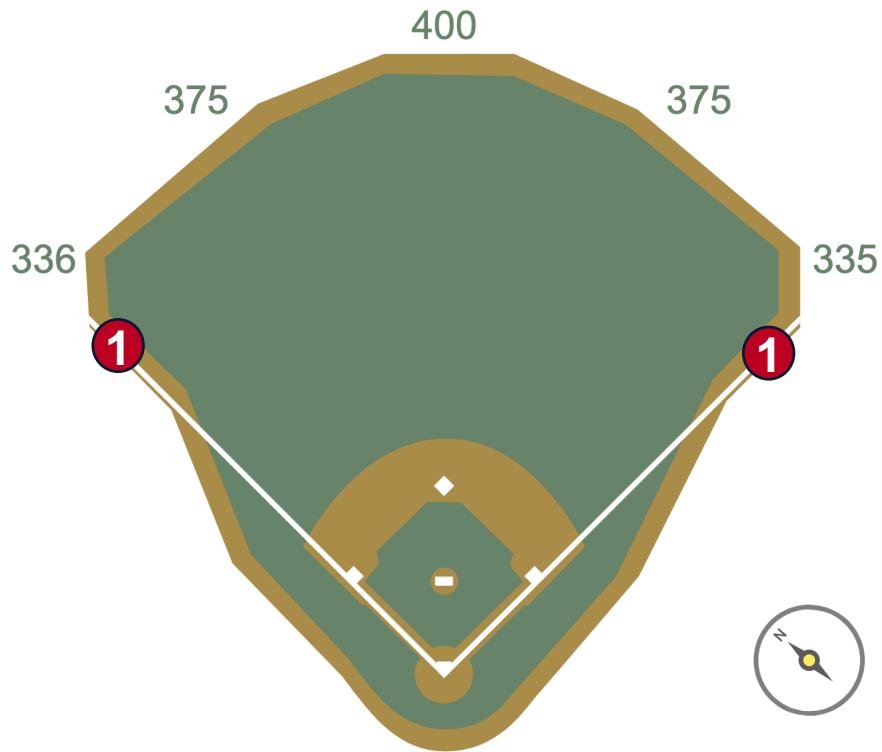

Busch Stadium

2024 Ground Rules

Date: March 28, 2024

Busch Stadium Ground Rules

RULE #1: Fair batted bounding or thrown ball striking the safety railings on the inclined walls down the left field and right field lines in foul territory and rebounding onto the playing field: **In Play**

Busch Stadium Ground Rules

RULE #2: The screened extension from the foul pole to the top of the outfield wall is treated as part of the foul pole:

- Ball in flight striking extension: **Home Run**
- Ball striking the top of the outfield wall in fair territory then extension: **Home Run**
- Bounding ball (off of the playing surface) striking the extension: **Two Bases**