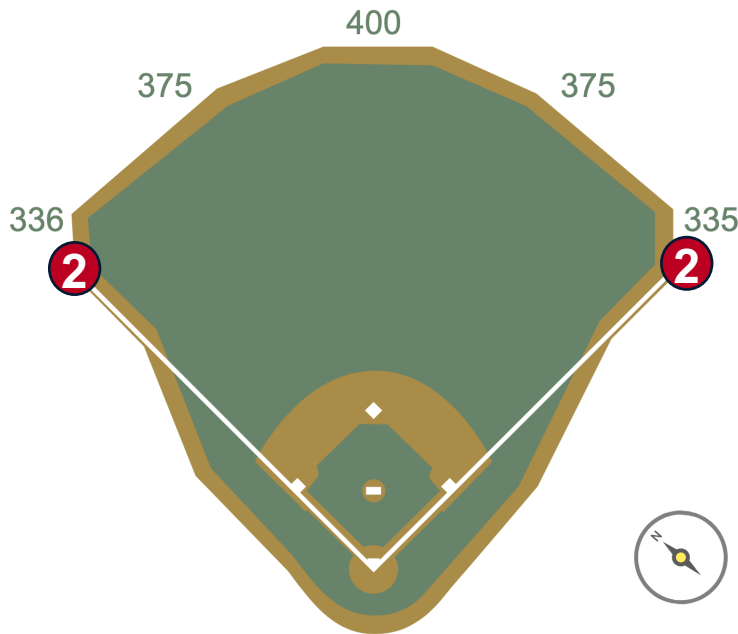

Busch Stadium

2024 Ground Rules

Date: March 28, 2024

Busch Stadium Ground Rules

RULE #1: Fair batted bounding or thrown ball striking the safety railings on the inclined walls down the left field and right field lines in foul territory and rebounding onto the playing field: **In Play**

Busch Stadium Ground Rules

RULE #2: The screened extension from the foul pole to the top of the outfield wall is treated as part of the foul pole:

- Ball in flight striking extension: **Home Run**
- Ball striking the top of the outfield wall in fair territory then extension: **Home Run**
- Bounding ball (off of the playing surface) striking the extension: **Two Bases**