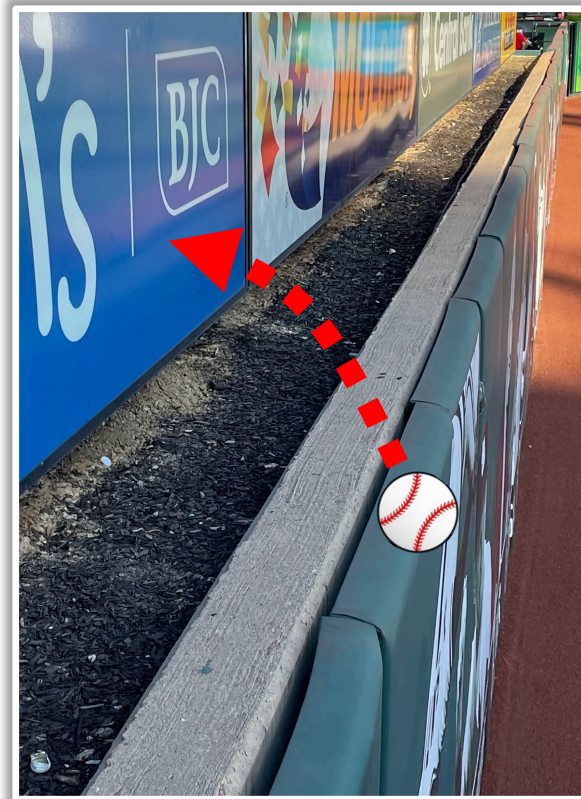

Busch Stadium

2024 Ground Rules

Date: March 28, 2024

Busch Stadium Ground Rules

RULE #1: Fair batted bounding or thrown ball striking the safety railings on the inclined walls down the left field and right field lines in foul territory and rebounding onto the playing field: **In Play**

Busch Stadium Ground Rules

RULE #2: The screened extension from the foul pole to the top of the outfield wall is treated as part of the foul pole:

- Ball in flight striking extension: **Home Run**
- Ball striking the top of the outfield wall in fair territory then extension: **Home Run**
- Bounding ball (off of the playing surface) striking the extension: **Two Bases**

Busch Stadium Ground Rules

RULE #3: Batted ball in flight striking the top of the padded outfield wall and rebounding onto playing field: **In Play**

Busch Stadium Ground Rules

RULE #4: Batted ball in flight striking the top of the padded outfield wall and continuing over the wall: **Home Run**

Backstop Photos:

Busch Stadium Ground Rules

3B Dugout and Camera Well Photos:

Busch Stadium Ground Rules

3B iPad Camera Photos:

A ball that strikes the exposed black cameras or the camera behind the netting and enclosed padding is ***live and in play*** unless it becomes lodged or is otherwise deemed unplayable (i.e. goes completely through the netting).