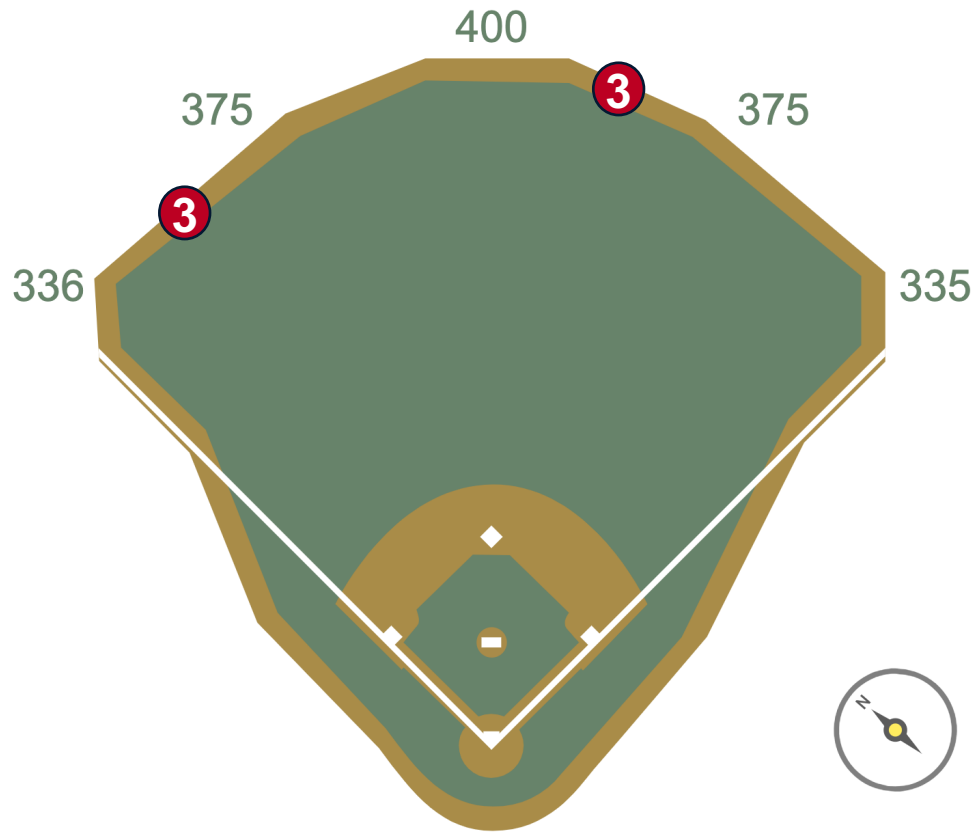

Busch Stadium Ground Rules

RULE #3: Batted ball in flight striking the top of the padded outfield wall and rebounding onto playing field: **In Play**