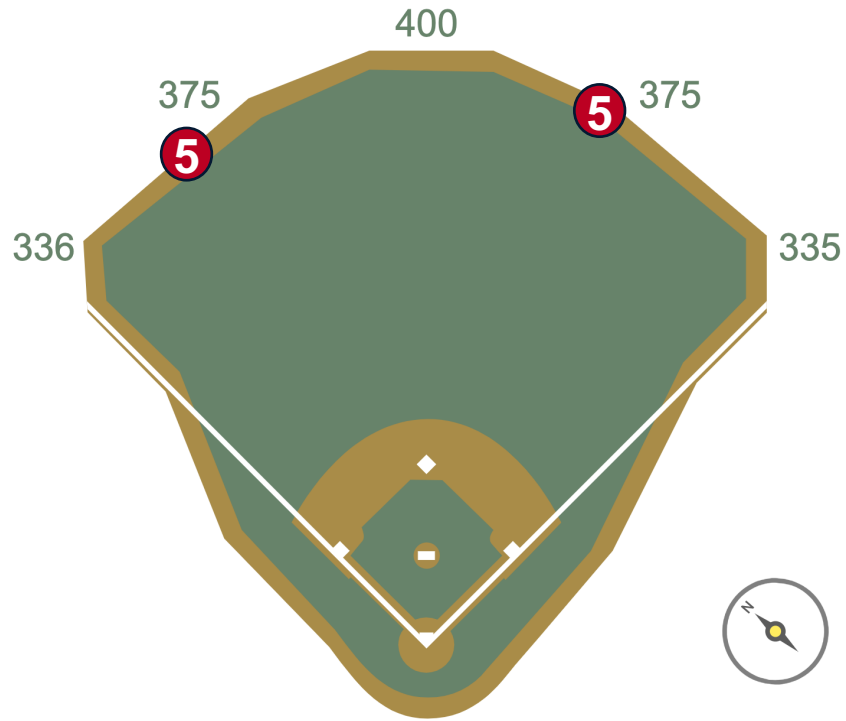

Busch Stadium Ground Rules

RULE #5: Batted ball in flight striking the concrete portion of the wall or beyond regardless of whether or not it bounces back onto the field:

Home Run