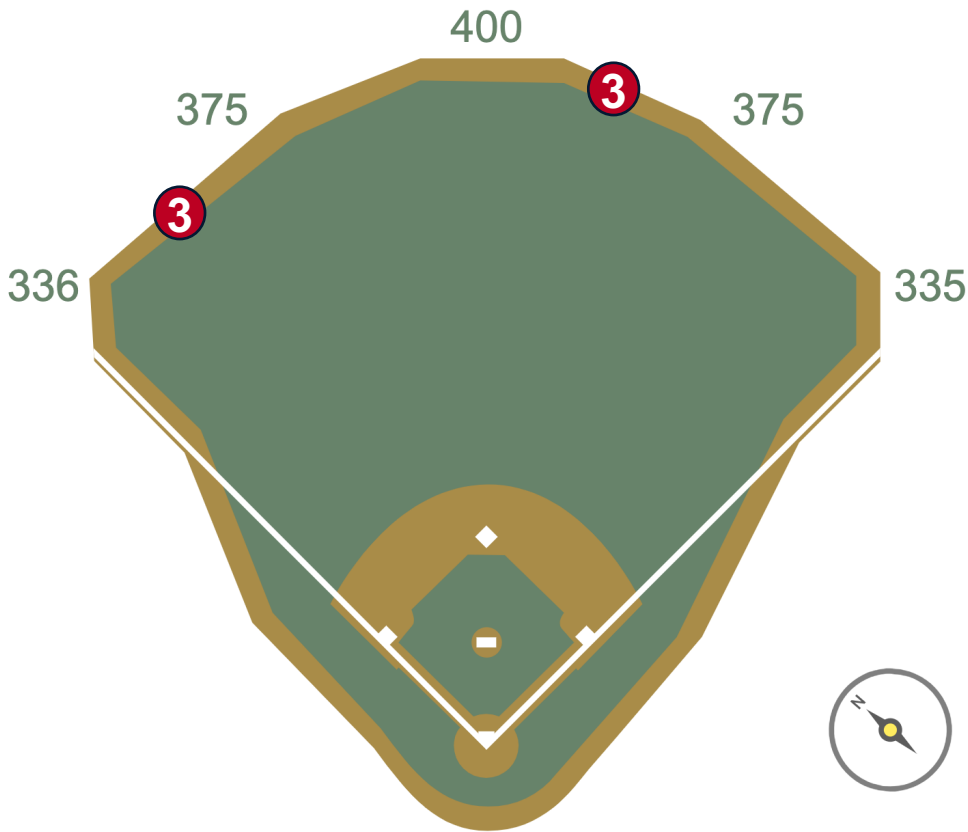

Busch Stadium Ground Rules

RULE #4: Batted ball in flight striking the top of the padded outfield wall and continuing over the wall: **Home Run**