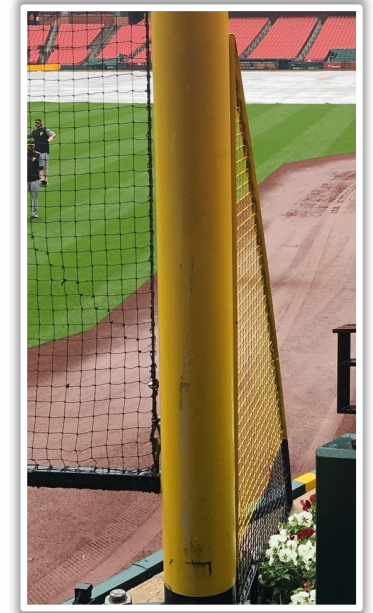

Busch Stadium

2024 Ground Rules

Date: March 28, 2024

Busch Stadium Ground Rules

RULE #1: Fair batted bounding or thrown ball striking the safety railings on the inclined walls down the left field and right field lines in foul territory and rebounding onto the playing field: **In Play**

Busch Stadium Ground Rules

RULE #2: The screened extension from the foul pole to the top of the outfield wall is treated as part of the foul pole:

- Ball in flight striking extension: **Home Run**
- Ball striking the top of the outfield wall in fair territory then extension: **Home Run**
- Bounding ball (off of the playing surface) striking the extension: **Two Bases**

Busch Stadium Ground Rules

RULE #3: Batted ball in flight striking the top of the padded outfield wall and rebounding onto playing field: **In Play**

Busch Stadium Ground Rules

RULE #4: Batted ball in flight striking the top of the padded outfield wall and continuing over the wall: **Home Run**

Backstop Photos:

Busch Stadium Ground Rules

3B Dugout and Camera Well Photos:

Busch Stadium Ground Rules

3B iPad Camera Photos:

A ball that strikes the exposed black cameras or the camera behind the netting and enclosed padding is ***live and in play*** unless it becomes lodged or is otherwise deemed unplayable (i.e. goes completely through the netting).