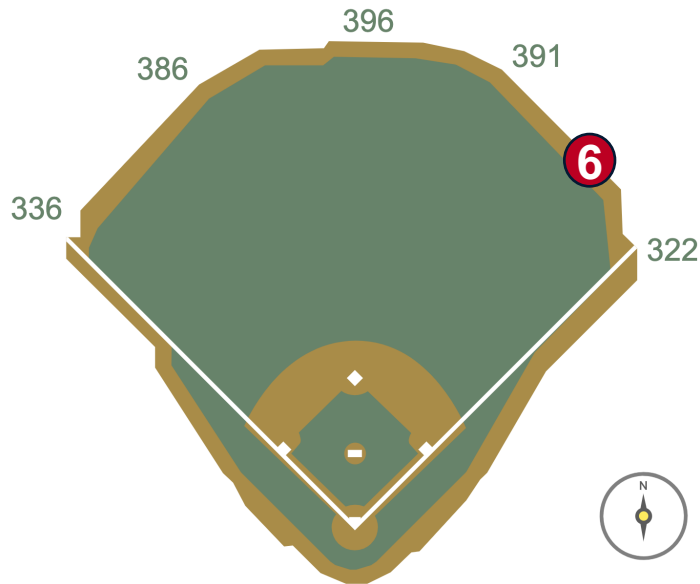

Petco Park Ground Rules

RULE #6: Ball striking the top of the right field videoboard wall (including both the padding and concrete portions on the top of the wall), regardless of whether it continues into the stands, stays on top of the wall or rebounds onto the playing field

- Batted ball in flight: **Home Run**
- Batted bounding ball or thrown ball: **Out of Play**