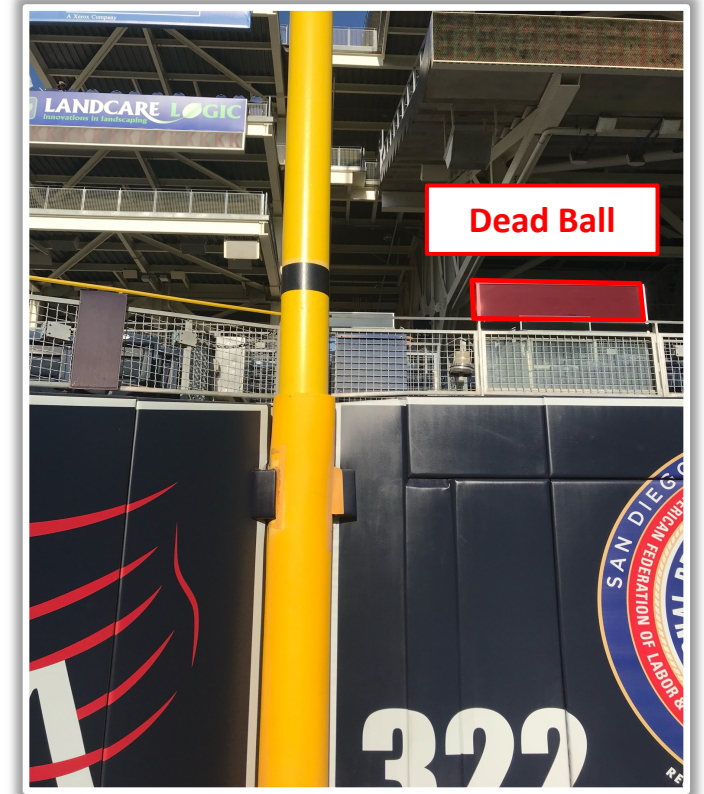

Petco Park Ground Rules

RULE #6: Ball striking the top of the right field videoboard wall (including both the padding and concrete portions on the top of the wall), regardless of whether it continues into the stands, stays on top of the wall or rebounds onto the playing field

Petco Park Ground Rules

RULE #8: Ball in flight striking the top of the metal safety railing at the Right Field Porch and bounding into the stands: **Home Run**

Petco Park Ground Rules

RULE #9: Ball in flight striking to the left of the vertical yellow line of the metal safety railing at the Right Field Porch above padding: **Home Run**

Petco Park Ground Rules

RULE #11: Ball in flight striking plexiglass partition above yellow line of the metal safety railing at the Right Field Porch: **Home Run**

Petco Park Ground Rules

RULE #12: Bounding ball striking plexiglass partition above yellow line of the metal safety railing at the Right Field Porch: **Two Bases**

Petco Park Ground Rules

RULE #13: Any ball, batted, thrown or otherwise striking the plexiglass partition above the metal safety railing and rebounding onto the field: **Dead Ball**

Petco Park Ground Rules