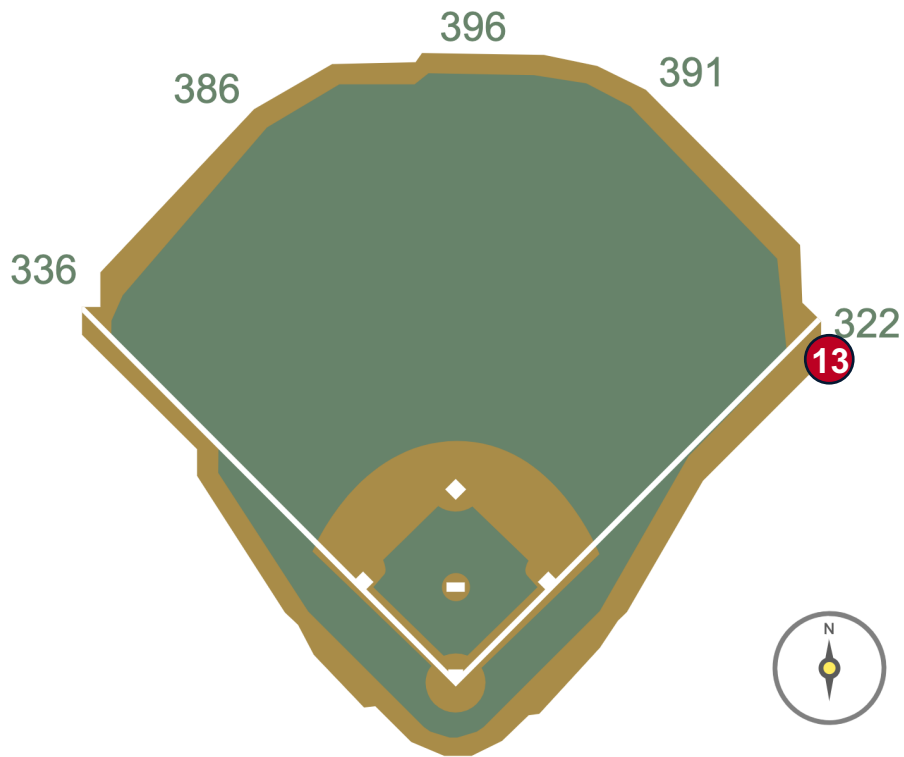

Petco Park Ground Rules

RULE #13: Any ball, batted, thrown or otherwise striking the plexiglass partition above the metal safety railing and rebounding onto the field: **Dead Ball**