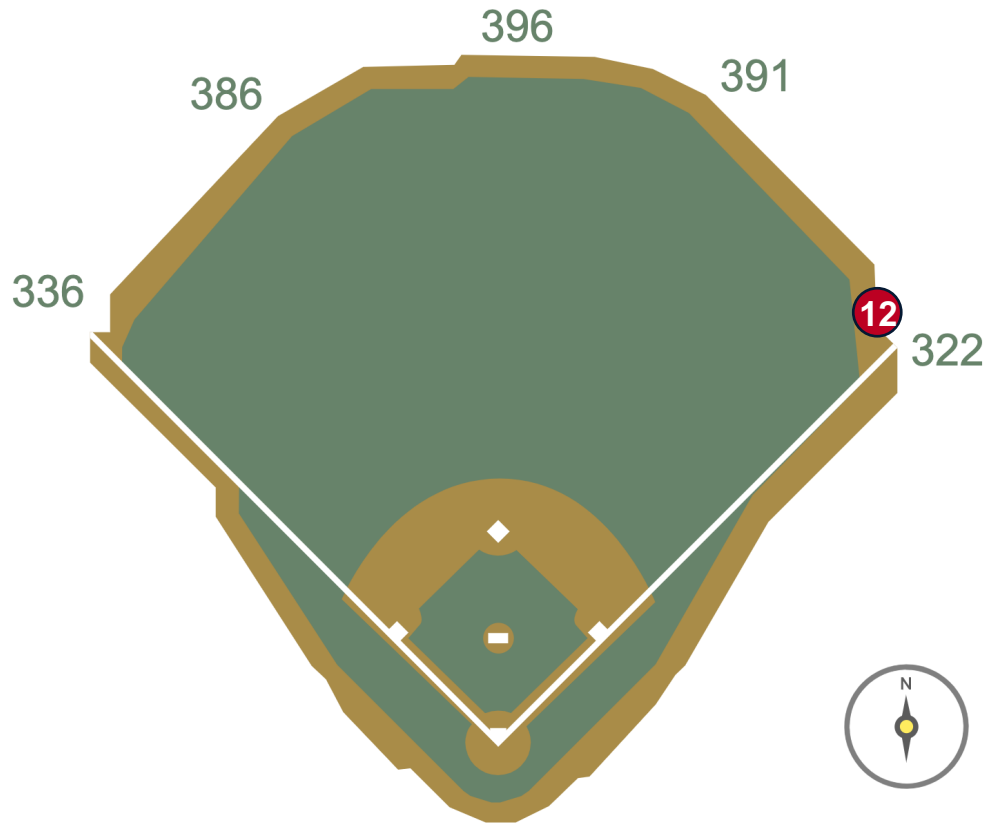

Petco Park Ground Rules

RULE #12: Bounding ball striking plexiglass partition above yellow line of the metal safety railing at the Right Field Porch: **Two Bases**