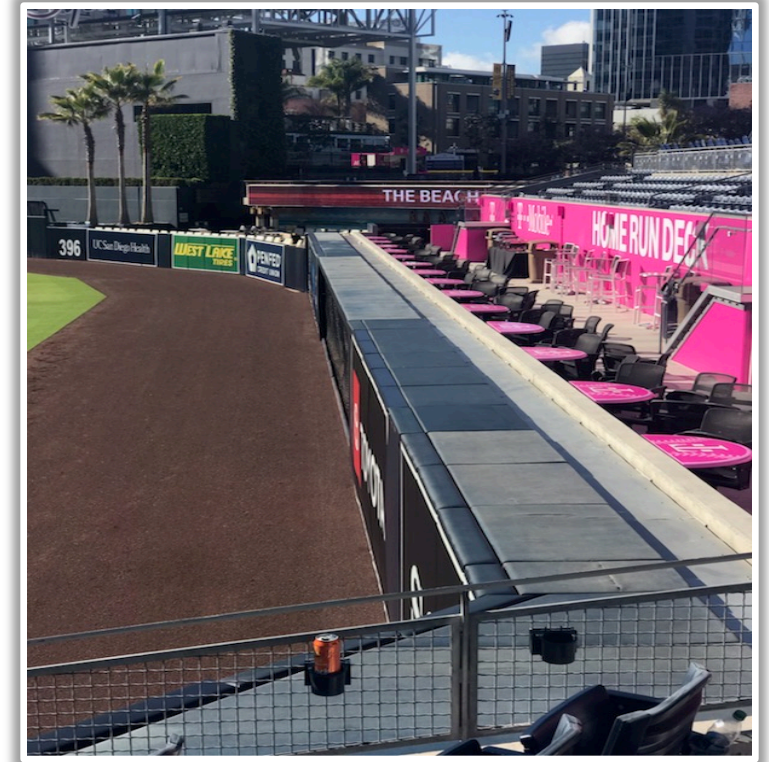

Petco Park Ground Rules

RULE #6: Ball striking the top of the right field videoboard wall (including both the padding and concrete portions on the top of the wall), regardless of whether it continues into the stands, stays on top of the wall or rebounds onto the playing field

- Batted ball in flight: **Home Run**
- Batted bounding ball or thrown ball: **Out of Play**