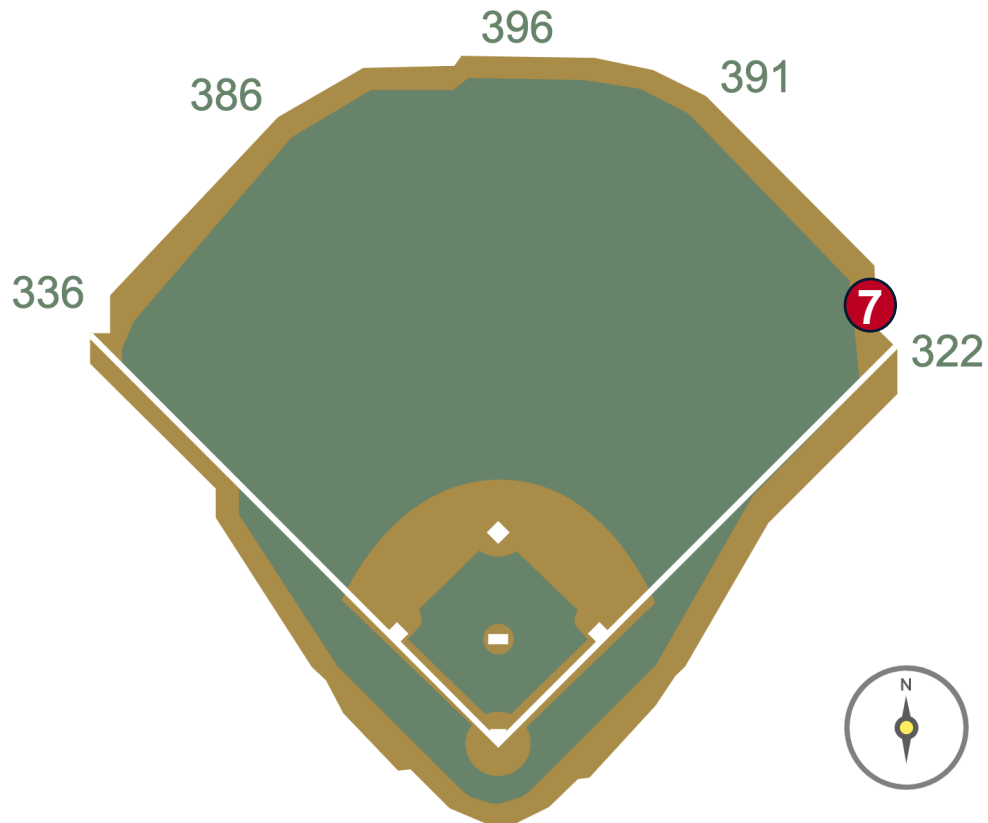

Petco Park Ground Rules

RULE #7: Ball in flight striking metal safety railing at the Right Field Porch and rebounding onto the playing field: **In Play**