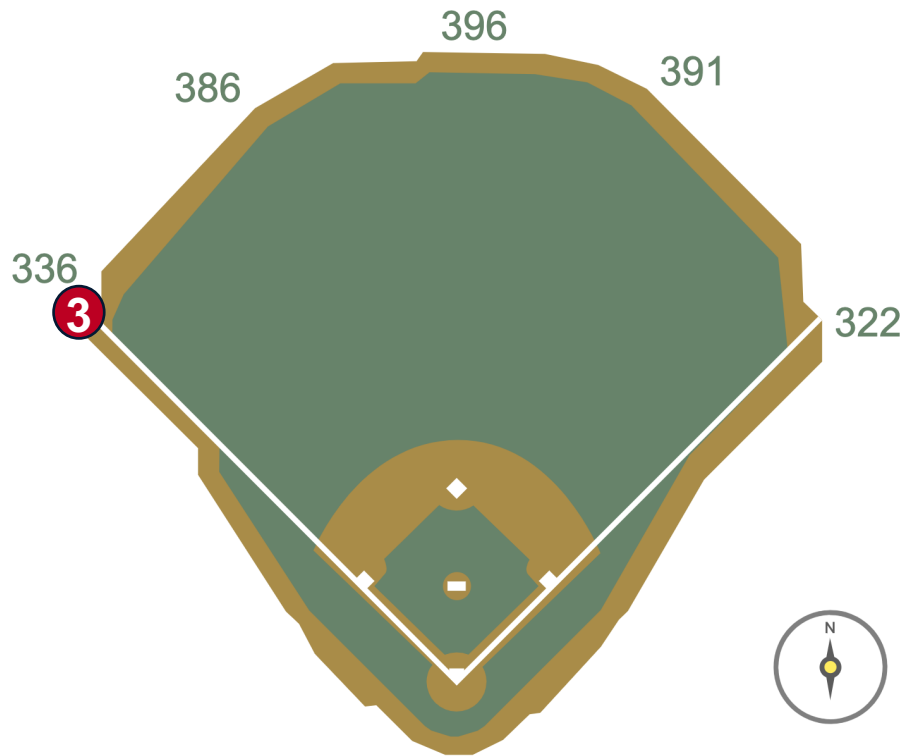

Petco Park

2024 Ground Rules

Date: March 28, 2024

Petco Park Ground Rules

RULE #1: Ball enters warning track adjacent to either side of the dugout seats: **In Play**

Petco Park Ground Rules

RULE #2: Ball in flight striking fair side of the Western Metal Supply Building, including yellow side of metal facing attached to the corner of the building: **Home Run**

Petco Park Ground Rules

RULE #3: Ball in flight striking foul side of the Western Metal Supply Building, including non-yellow side of metal facing attached to the corner of the building: **Foul Ball**

Petco Park Ground Rules

Petco Park Ground Rules

RULE #6: Ball striking the top of the right field videoboard wall (including both the padding and concrete portions on the top of the wall), regardless of whether it continues into the stands, stays on top of the wall or rebounds onto the playing field