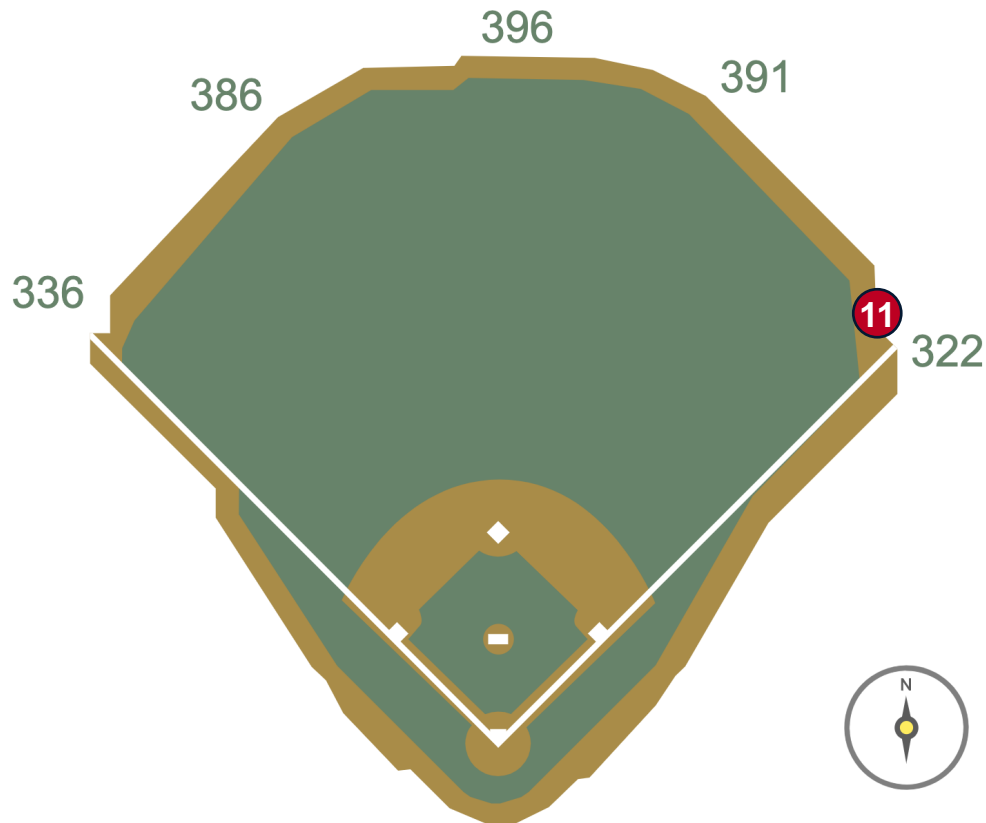

Petco Park Ground Rules

RULE #11: Ball in flight striking plexiglass partition above yellow line of the metal safety railing at the Right Field Porch: **Home Run**