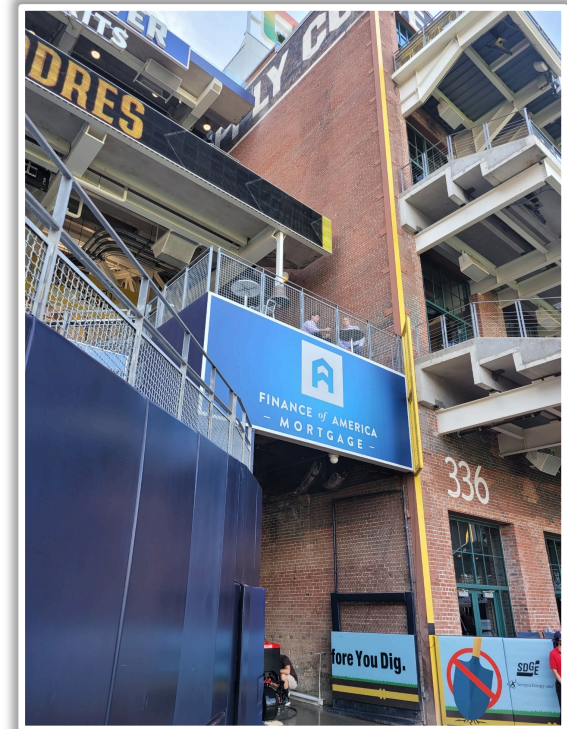

Petco Park

2024 Ground Rules

Date: March 28, 2024

Petco Park Ground Rules

RULE #1: Ball enters warning track adjacent to either side of the dugout seats: **In Play**

Petco Park Ground Rules

RULE #2: Ball in flight striking fair side of the Western Metal Supply Building, including yellow side of metal facing attached to the corner of the building: **Home Run**

Petco Park Ground Rules

RULE #3: Ball in flight striking foul side of the Western Metal Supply Building, including non-yellow side of metal facing attached to the corner of the building: **Foul Ball**

Petco Park Ground Rules

RULE #4: Fair bounding ball bouncing into the seating area of the fair side of the Western Metal Supply Building and back onto the playing field: **Out of Play**

Petco Park Ground Rules

RULE #5: Ball in flight striking recessed batter's eye in left-center field:
Home Run