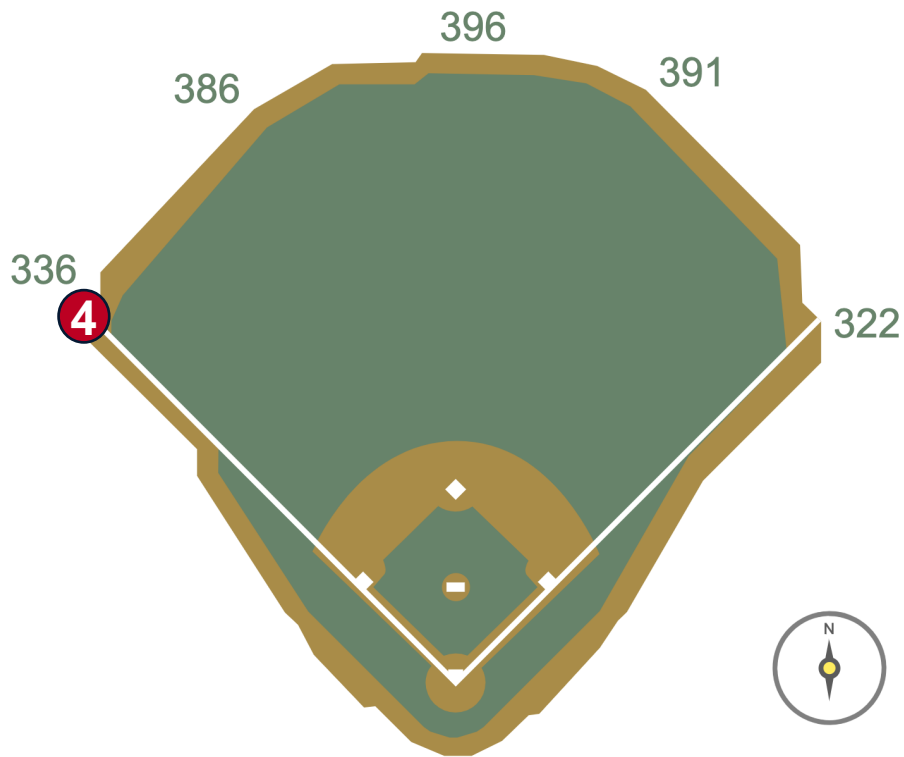

Petco Park Ground Rules

RULE #4: Fair bounding ball bouncing into the seating area of the fair side of the Western Metal Supply Building and back onto the playing field: **Out of Play**