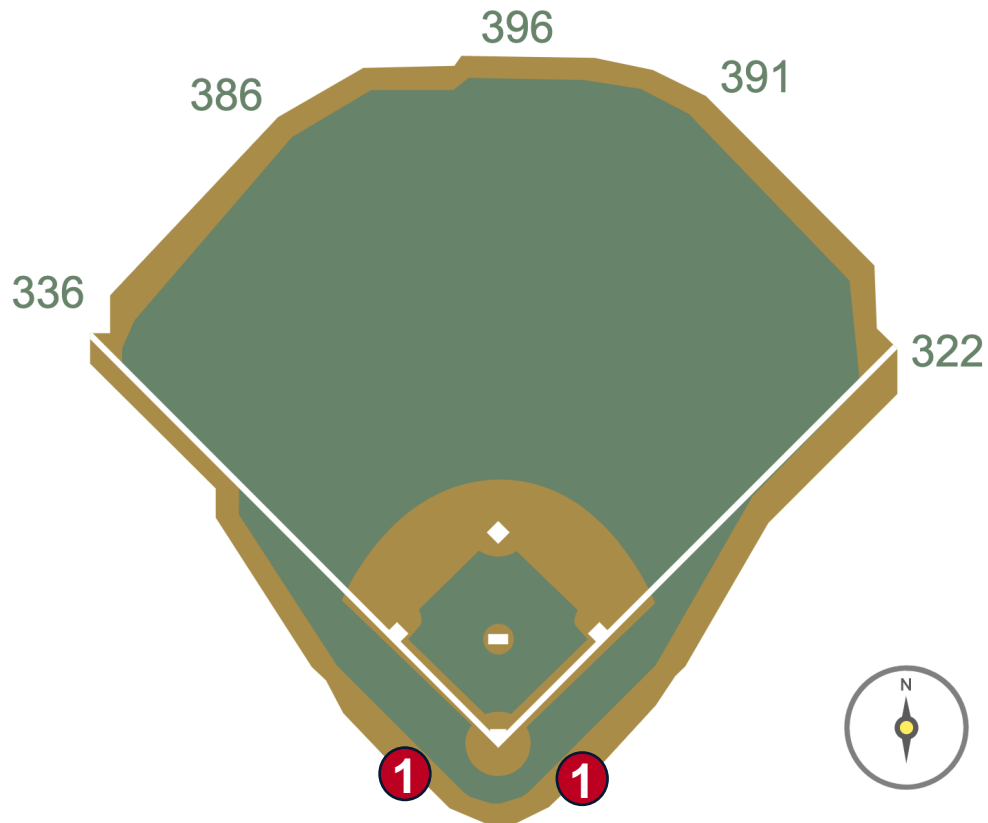

Petco Park

2024 Ground Rules

Date: March 28, 2024

Petco Park Ground Rules

RULE #1: Ball enters warning track adjacent to either side of the dugout seats: **In Play**

Petco Park Ground Rules

RULE #2: Ball in flight striking fair side of the Western Metal Supply Building, including yellow side of metal facing attached to the corner of the building: **Home Run**

Petco Park Ground Rules

RULE #3: Ball in flight striking foul side of the Western Metal Supply Building, including non-yellow side of metal facing attached to the corner of the building: **Foul Ball**

Petco Park Ground Rules

RULE #4: Fair bounding ball bouncing into the seating area of the fair side of the Western Metal Supply Building and back onto the playing field: **Out of Play**

Petco Park Ground Rules

RULE #5: Ball in flight striking recessed batter's eye in left-center field:
Home Run

Petco Park Ground Rules

RULE #6: Ball striking the top of the right field videoboard wall (including both the padding and concrete portions on the top of the wall), regardless of whether it continues into the stands, stays on top of the wall or rebounds onto the playing field