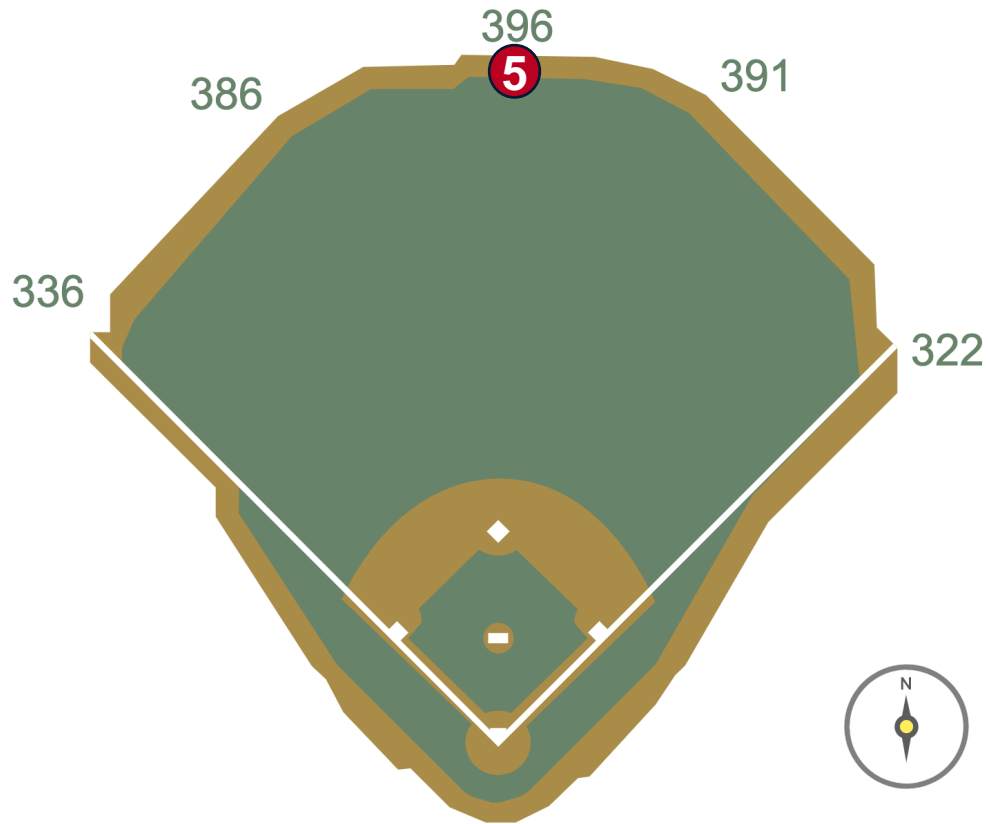

Petco Park

2024 Ground Rules

Date: March 28, 2024

Petco Park Ground Rules

RULE #1: Ball enters warning track adjacent to either side of the dugout seats: **In Play**

Petco Park Ground Rules

RULE #2: Ball in flight striking fair side of the Western Metal Supply Building, including yellow side of metal facing attached to the corner of the building: **Home Run**

Petco Park Ground Rules

RULE #3: Ball in flight striking foul side of the Western Metal Supply Building, including non-yellow side of metal facing attached to the corner of the building: **Foul Ball**

Petco Park Ground Rules

RULE #4: Fair bounding ball bouncing into the seating area of the fair side of the Western Metal Supply Building and back onto the playing field: **Out of Play**

Petco Park Ground Rules

RULE #5: Ball in flight striking recessed batter's eye in left-center field:
Home Run

Petco Park Ground Rules

RULE #6: Ball striking the top of the right field videoboard wall (including both the padding and concrete portions on the top of the wall), regardless of whether it continues into the stands, stays on top of the wall or rebounds onto the playing field