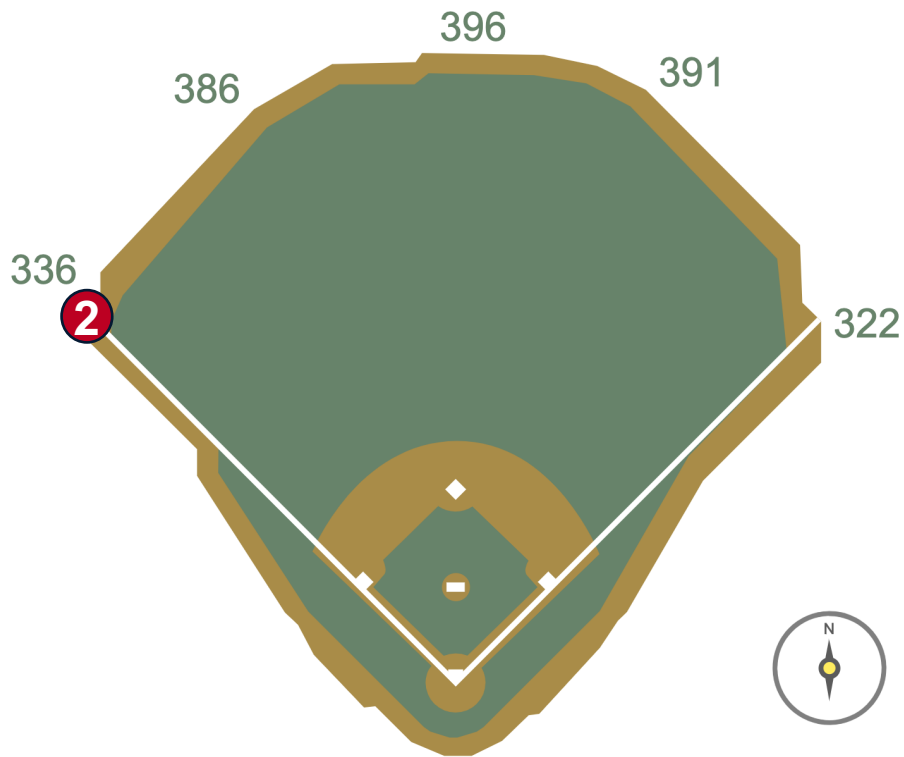

Petco Park

2024 Ground Rules

Date: March 28, 2024

Petco Park Ground Rules

RULE #1: Ball enters warning track adjacent to either side of the dugout seats: **In Play**

Petco Park Ground Rules

RULE #2: Ball in flight striking fair side of the Western Metal Supply Building, including yellow side of metal facing attached to the corner of the building: **Home Run**

Petco Park Ground Rules

RULE #3: Ball in flight striking foul side of the Western Metal Supply Building, including non-yellow side of metal facing attached to the corner of the building: **Foul Ball**

Petco Park Ground Rules

Petco Park Ground Rules

RULE #6: Ball striking the top of the right field videoboard wall (including both the padding and concrete portions on the top of the wall), regardless of whether it continues into the stands, stays on top of the wall or rebounds onto the playing field