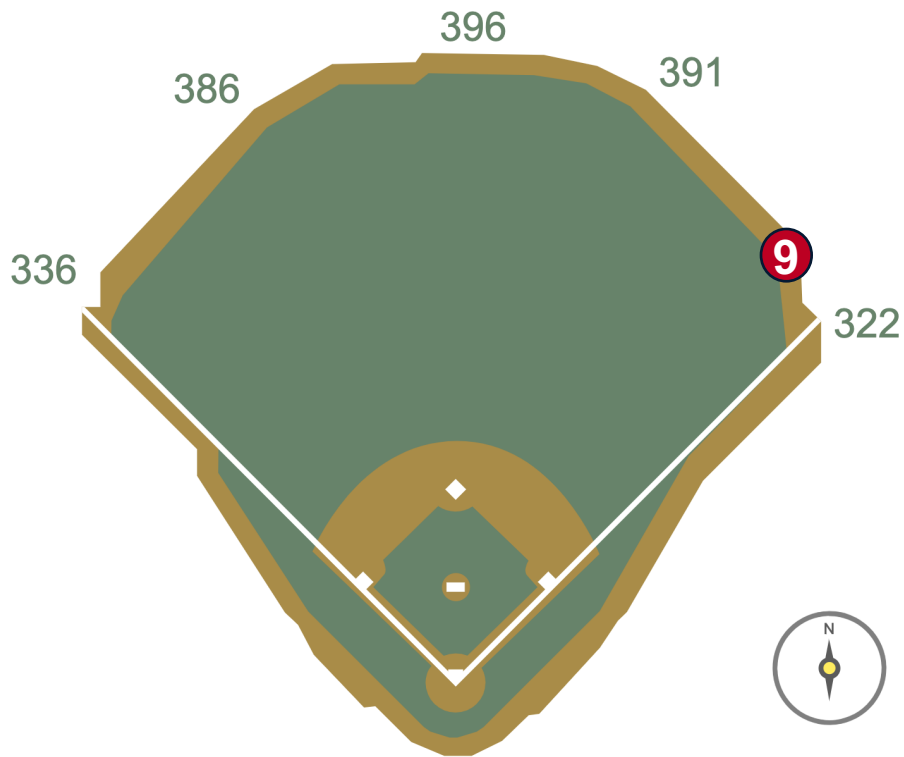

Petco Park Ground Rules

RULE #9: Ball in flight striking to the left of the vertical yellow line of the metal safety railing at the Right Field Porch above padding: **Home Run**