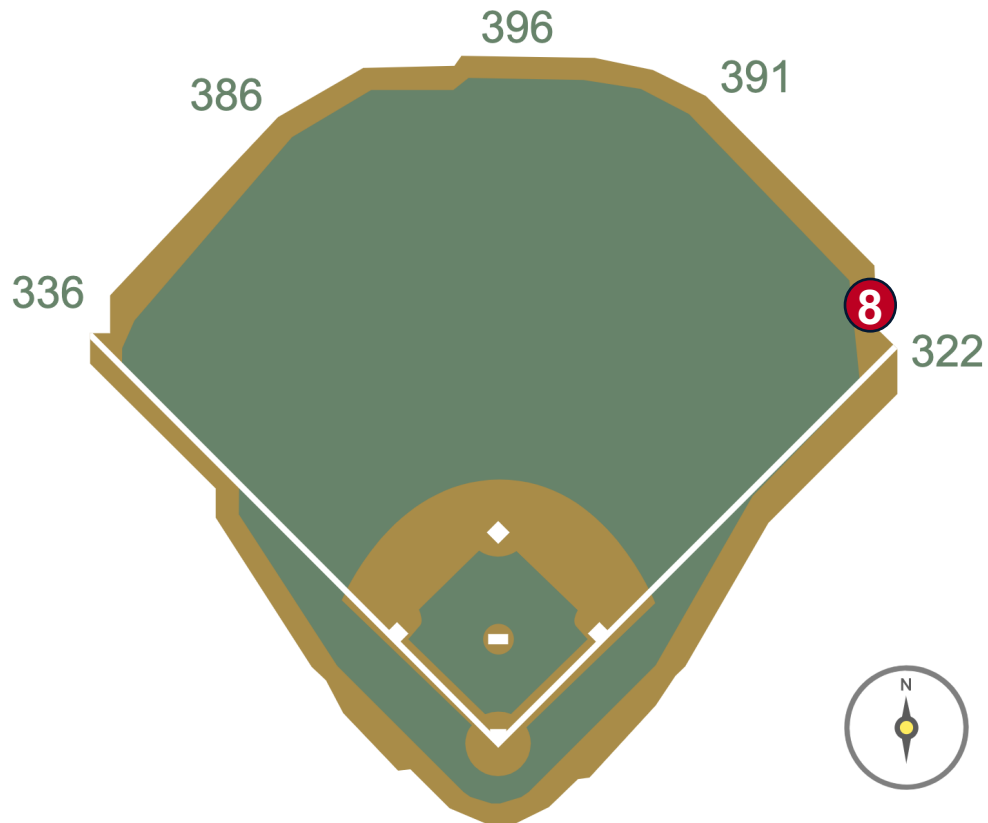

Petco Park Ground Rules

RULE #8: Ball in flight striking the top of the metal safety railing at the Right Field Porch and bounding into the stands: **Home Run**