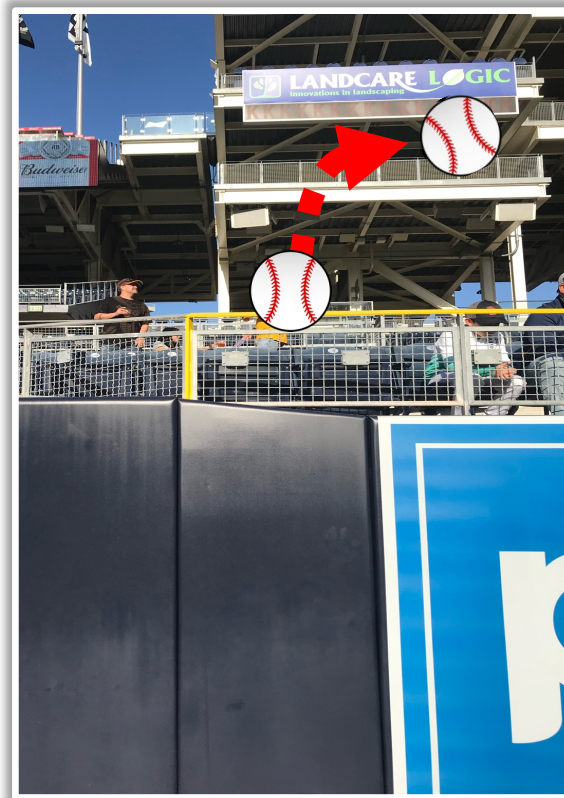

RULE #4: Fair bounding ball bouncing into the seating area of the fair side of the Western Metal Supply Building and back onto the playing field: **Out of Play**

Petco Park Ground Rules

RULE #5: Ball in flight striking recessed batter's eye in left-center field:
Home Run

Petco Park Ground Rules

RULE #6: Ball striking the top of the right field videoboard wall (including both the padding and concrete portions on the top of the wall), regardless of whether it continues into the stands, stays on top of the wall or rebounds onto the playing field

- Batted ball in flight: **Home Run**
- Batted bounding ball or thrown ball: **Out of Play**

Petco Park Ground Rules

RULE #7: Ball in flight striking metal safety railing at the Right Field Porch and rebounding onto the playing field: **In Play**

Petco Park Ground Rules

RULE #8: Ball in flight striking the top of the metal safety railing at the Right Field Porch and bounding into the stands: **Home Run**

Petco Park Ground Rules

RULE #9: Ball in flight striking to the left of the vertical yellow line of the metal safety railing at the Right Field Porch above padding: **Home Run**