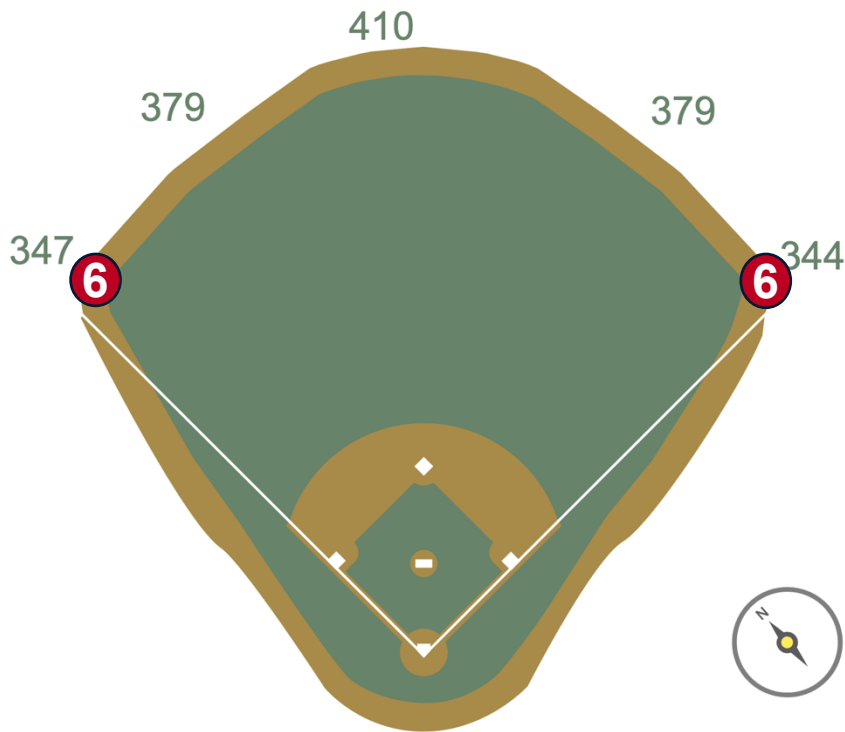

Kauffman Stadium Ground Rules

RULE #6: Left and Right Field Corners: Fly ball striking the vertical yellow line from the top of the higher wall to the top of the lower wall and exiting the field of play: **Home Run**