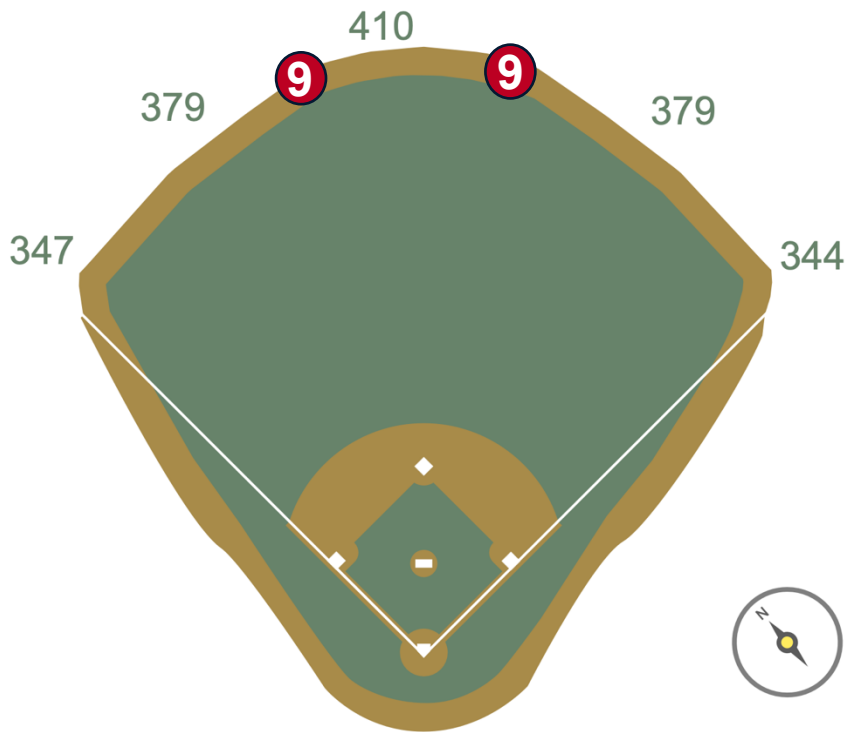

Kauffman Stadium Ground Rules

RULE #9: Batted ball in flight striking the padded edges on top of the outfield wall on either side of the main video board in center field and continuing over the wall: **Home Run**