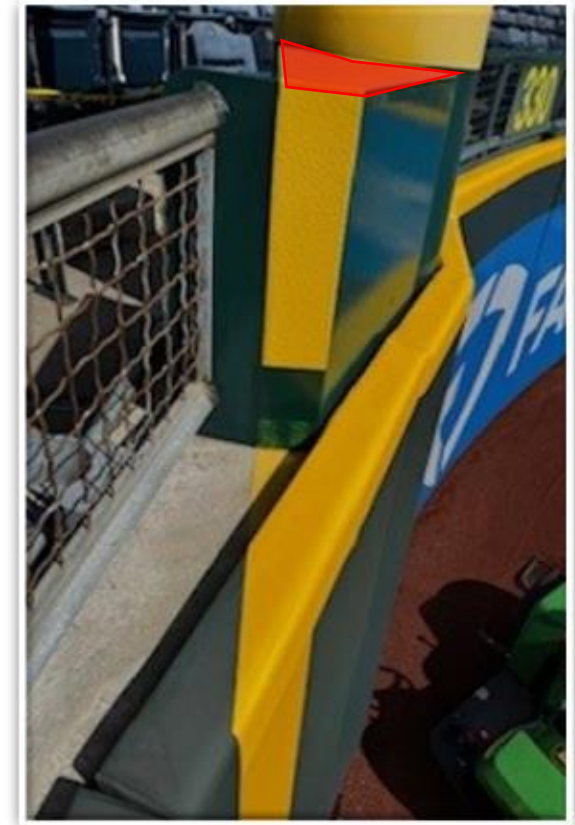

Kauffman Stadium Ground Rules

RULE #4: Left and Right Field Corners: Fly ball striking the top of metal support painted yellow in front of the foul pole: **Home Run**