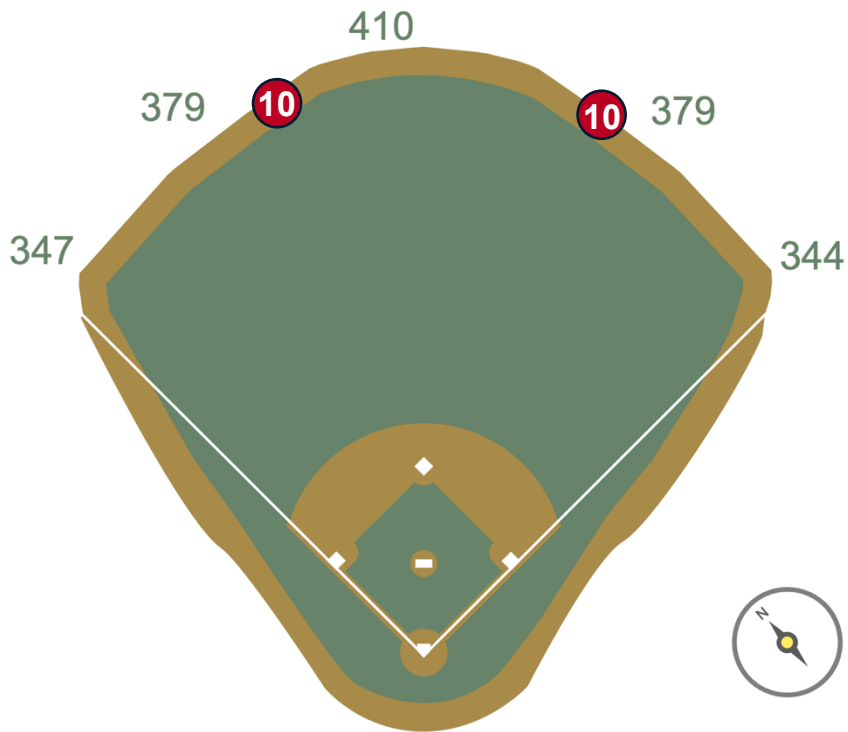

Kauffman Stadium Ground Rules

RULE #10: Batted ball in flight striking the top of the outfield wall above the out-of-town scoreboards and bouncing over the fence: **Home Run**