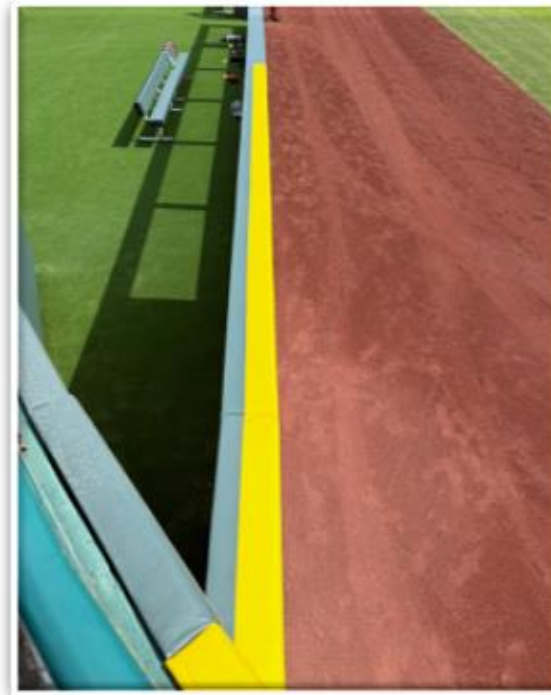

Kauffman Stadium Ground Rules

RULE #13: For avoidance of doubt the yellow line on both the right and left field walls includes the top of the padded wall. A batted ball in flight striking the top of the padded wall, yellow or otherwise, must continue over the wall to be ruled a Home Run. A ball in flight that strikes the top of the padded wall, yellow or otherwise, and returns to the field of play without touching an object beyond the wall is **Live and In Play**.