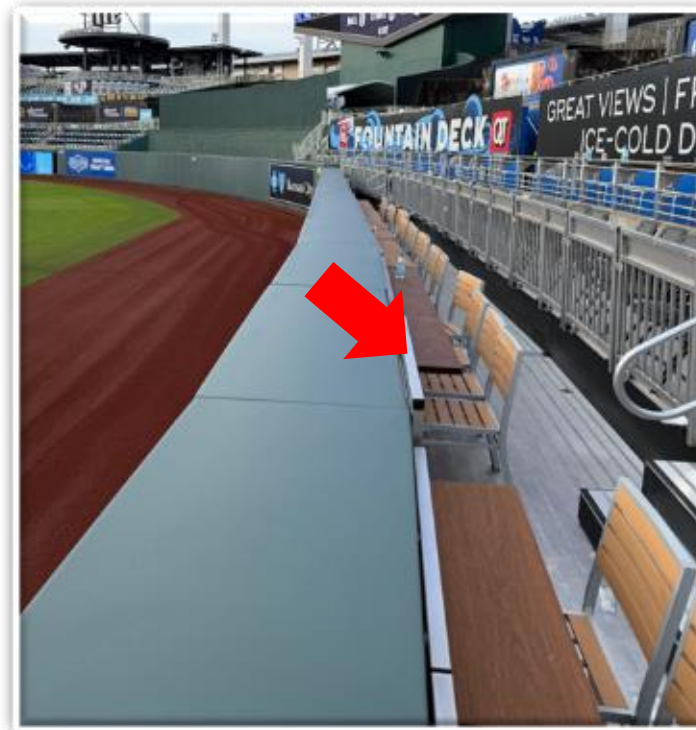

Kauffman Stadium Ground Rules

RULE #11: Right Field: Batted ball in flight striking the railing above and behind the out-of-town scoreboard in right field and rebounding onto the playing field: **Home Run**