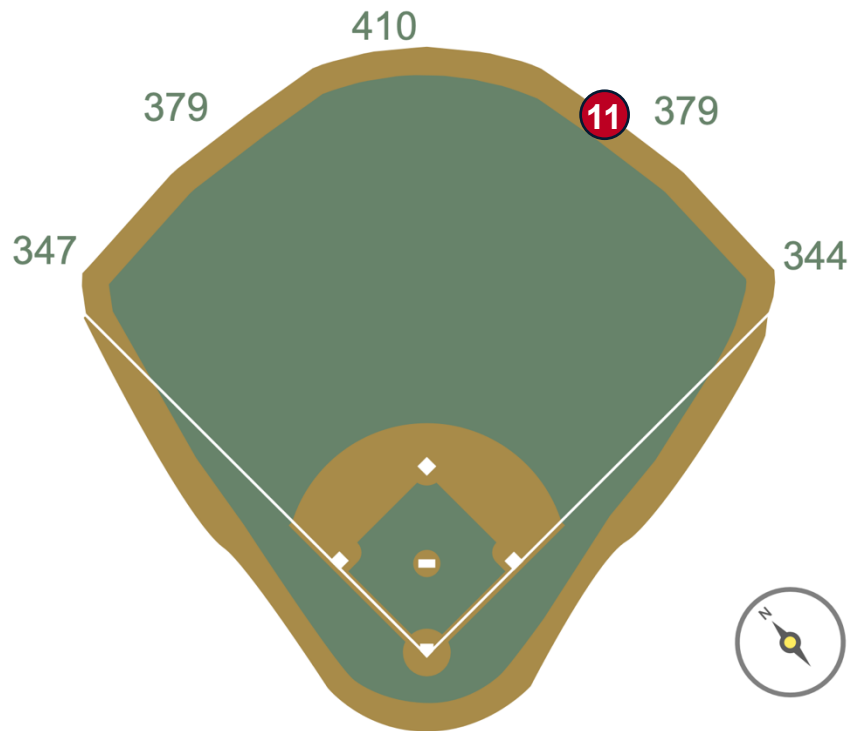

Kauffman Stadium Ground Rules

RULE #11: Right Field: Batted ball in flight striking the railing above and behind the out-of-town scoreboard in right field and rebounding onto the playing field: **Home Run**