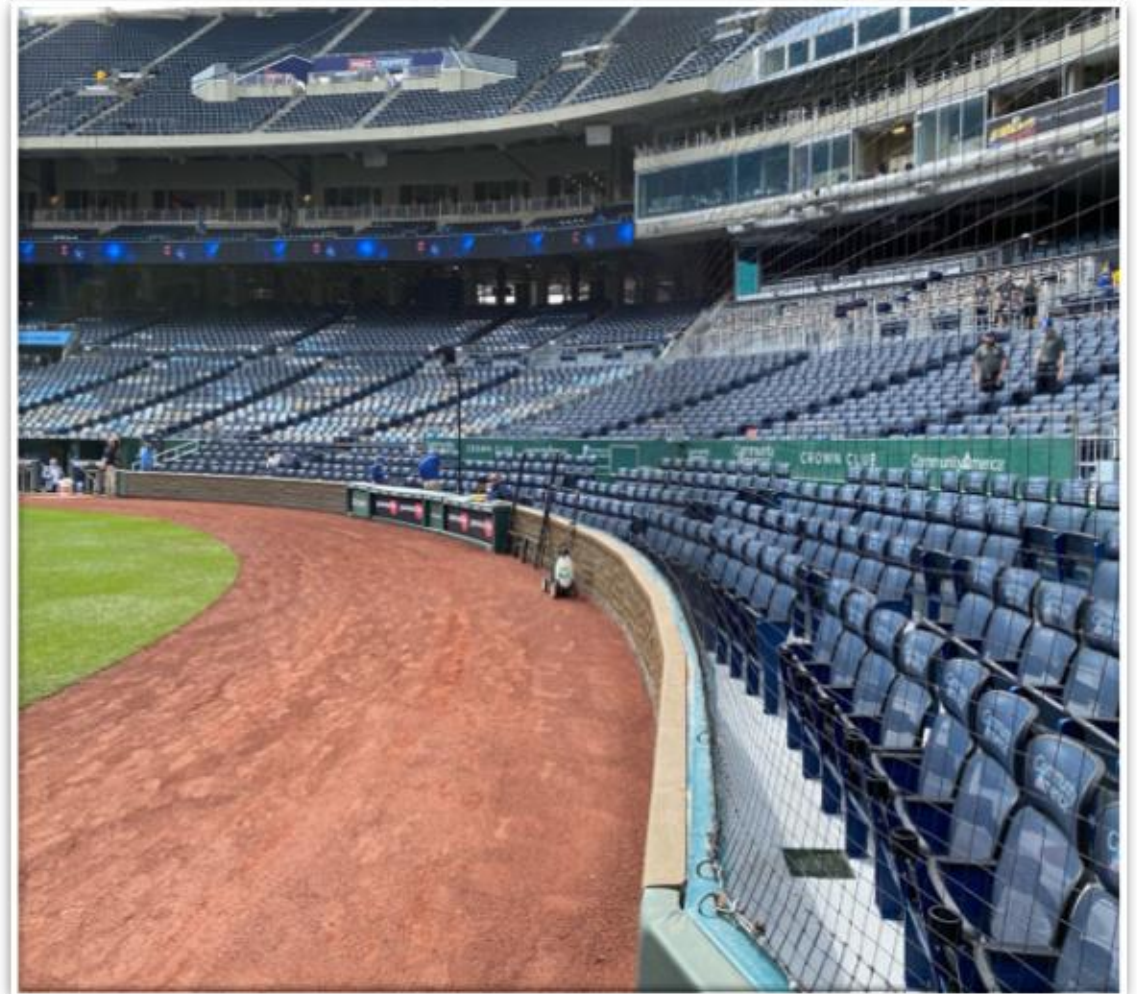

Kauffman Stadium Ground Rules

Backstop Photos: