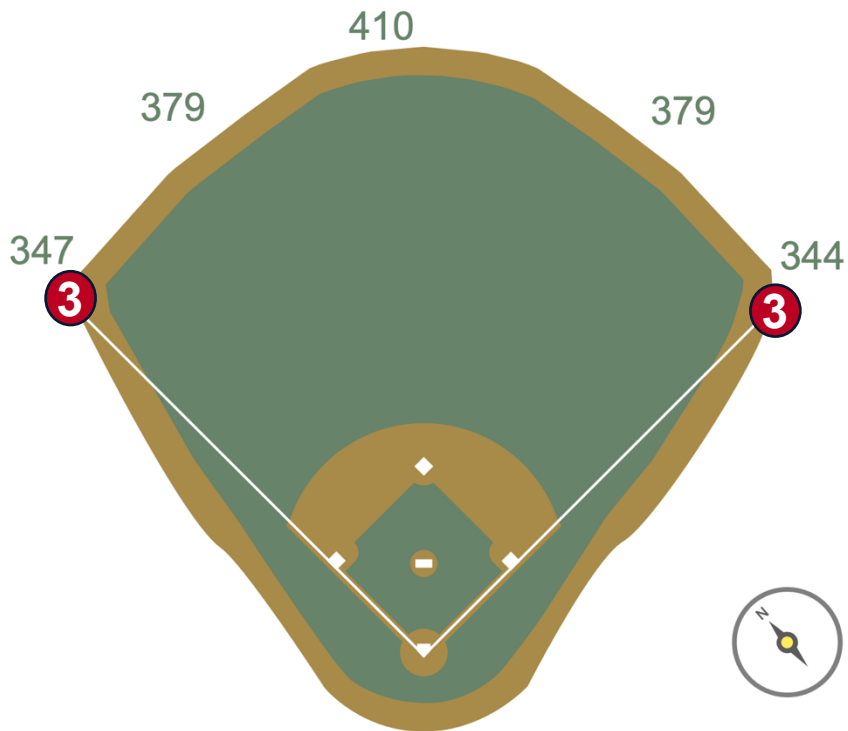

Kauffman Stadium Ground Rules

RULE #3: Left and Right Field Corners: Fly ball striking the lower metal support extension of the foul pole, the foul pole, or the metal fencing above the padded wall above the yellow line and returning to the field of play: **Home Run**