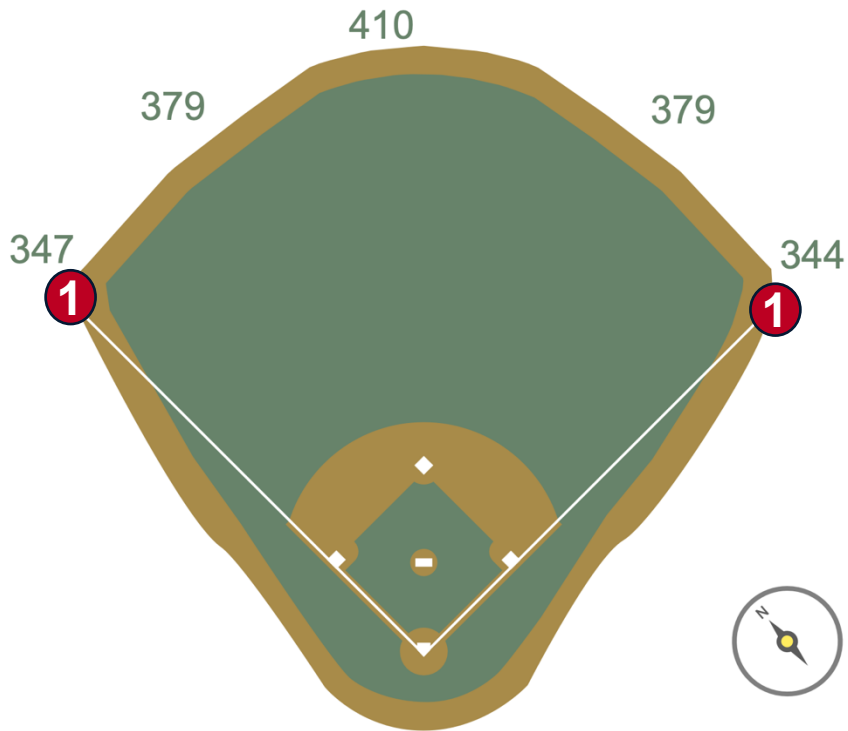

# Kauffman Stadium Ground Rules

**RULE #1:** Left and Right Field Corners: Fly ball striking the horizontal yellow line on the padded wall and returning to the field of play: **Live and In Play**