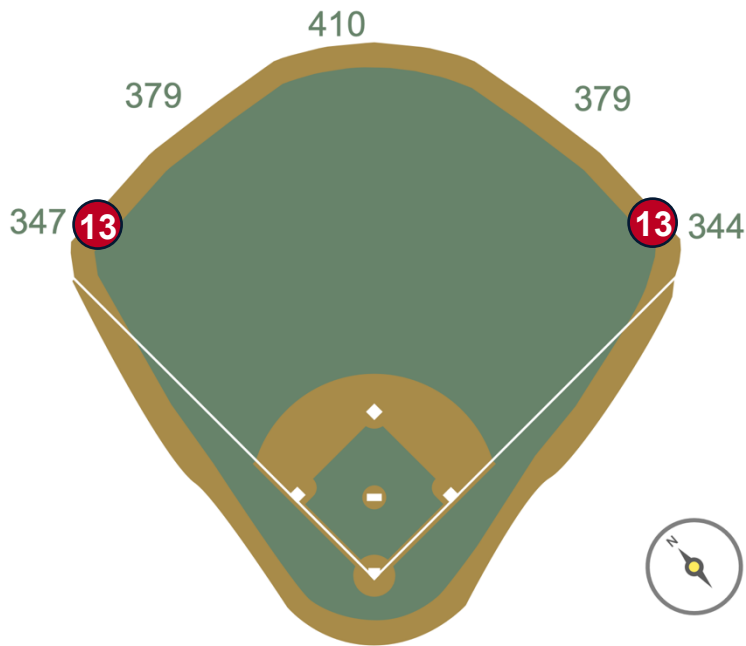

Kauffman Stadium Ground Rules

RULE #13: For avoidance of doubt the yellow line on both the right and left field walls includes the top of the padded wall. A batted ball in flight striking the top of the padded wall, yellow or otherwise, must continue over the wall to be ruled a Home Run. A ball in flight that strikes the top of the padded wall, yellow or otherwise, and returns to the field of play without touching an object beyond the wall is **Live and In Play**.