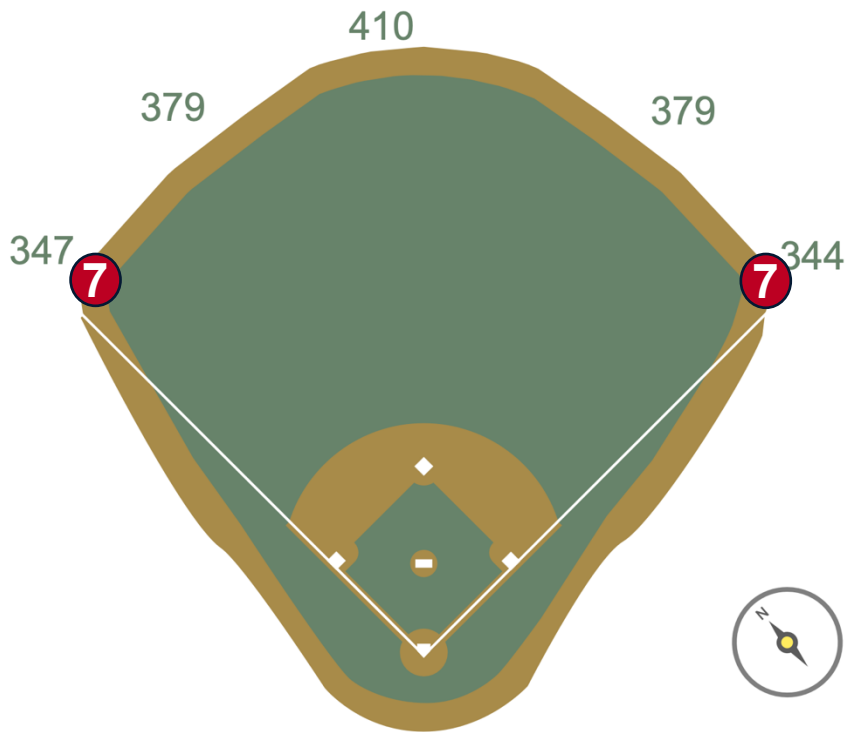

Kauffman Stadium Ground Rules

RULE #7: Left and Right Field Corners: Fly ball in flight that strikes any portion of the seating area safety fencing, above the yellow line and returns the playing field: **Home Run**