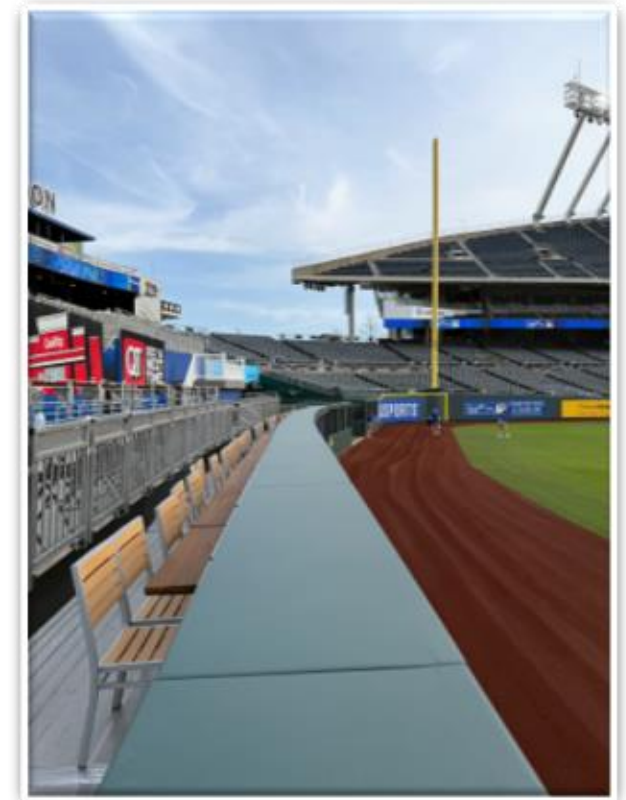

Kauffman Stadium Ground Rules

RULE #11: Right Field: Batted ball in flight striking the railing above and behind the out-of-town scoreboard in right field and rebounding onto the playing field: **Home Run**