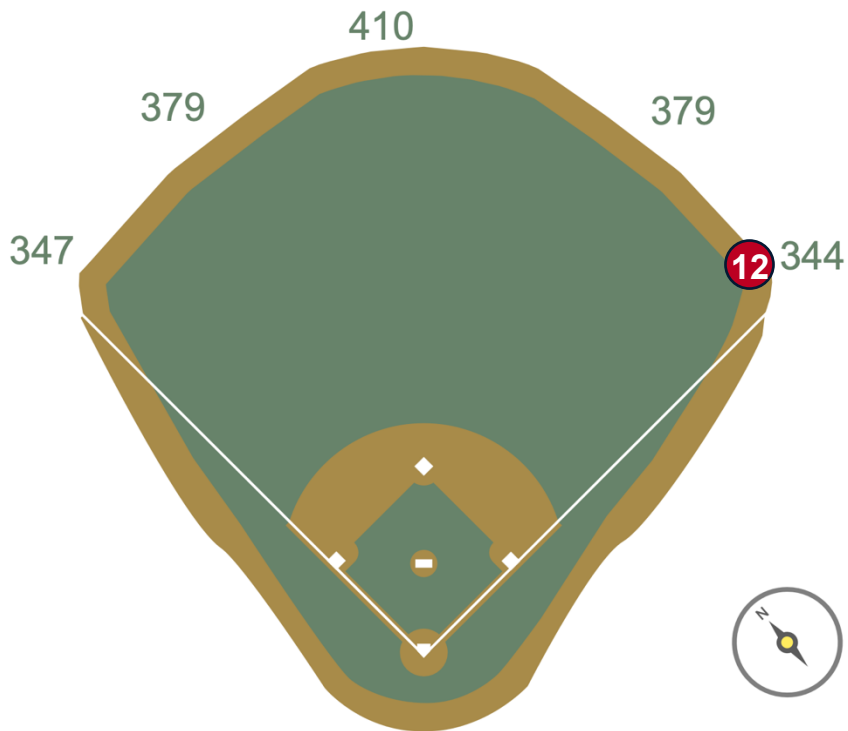

Kauffman Stadium Ground Rules

RULE #12: Right Field: Fly ball that strikes above the lower wall and to the left of the vertical yellow line and returns to the playing field: **Home Run**