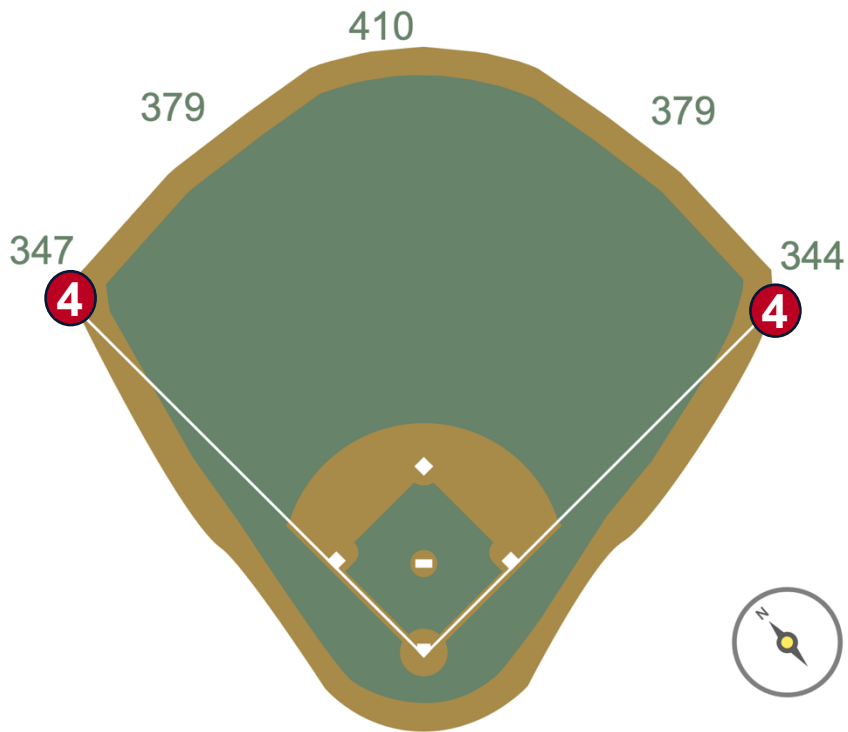

Kauffman Stadium Ground Rules

RULE #4: Left and Right Field Corners: Fly ball striking the top of metal support painted yellow in front of the foul pole: **Home Run**