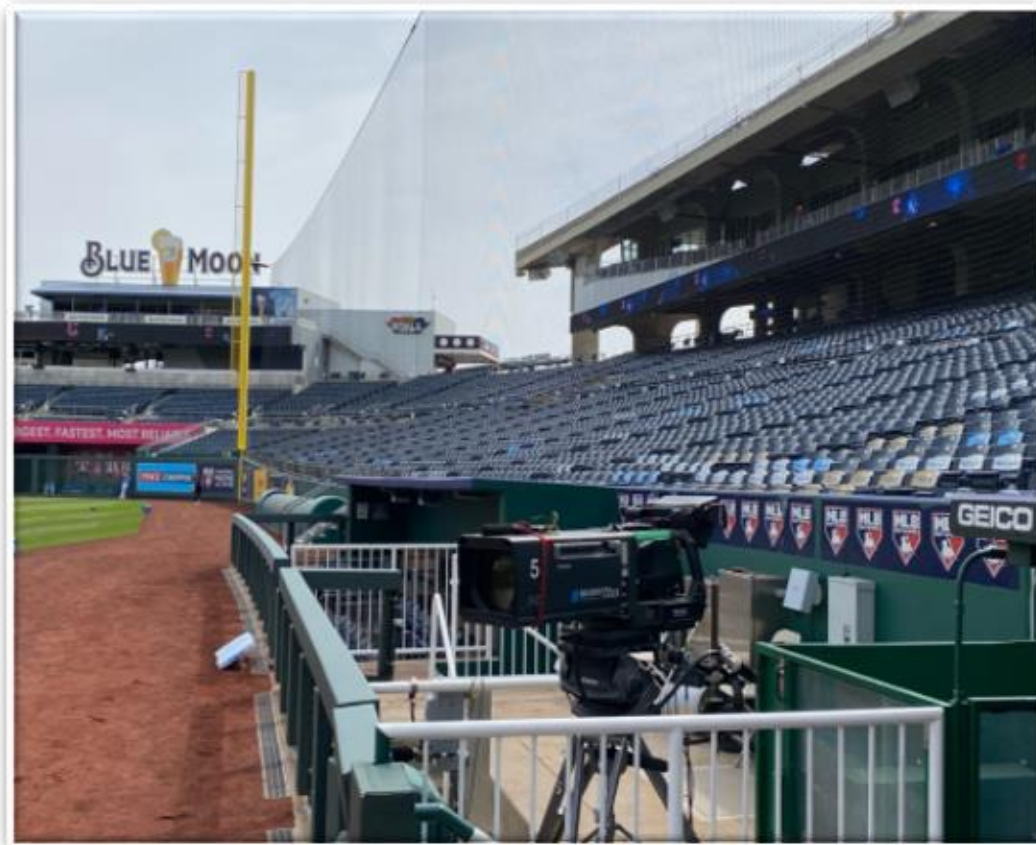

Kauffman Stadium Ground Rules

1B Camera Well Photos: