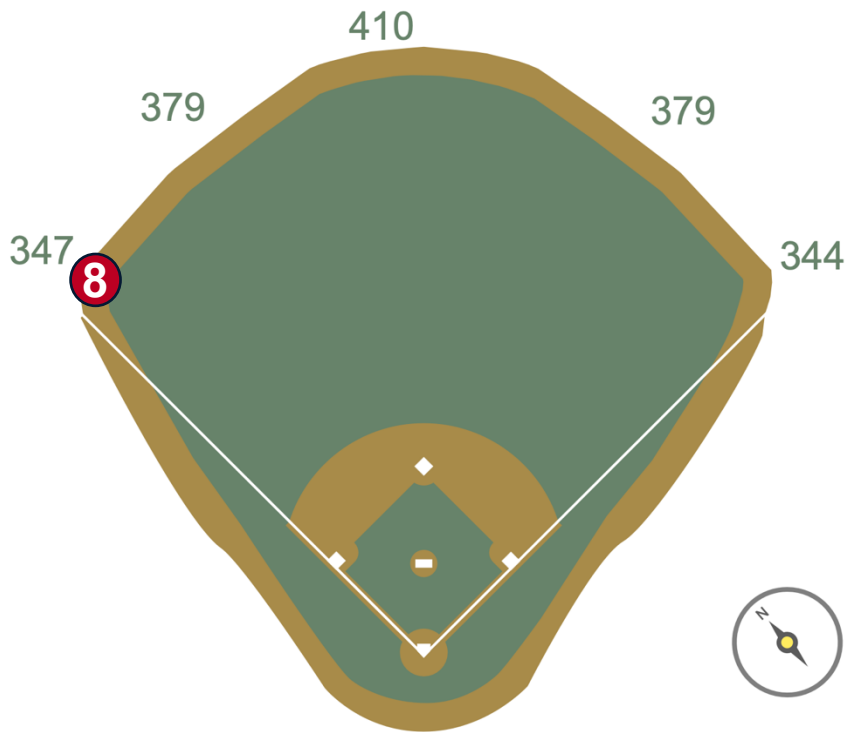

Kauffman Stadium Ground Rules

RULE #8: Left Field: Fly ball that strikes above the lower wall and to the right of the vertical yellow line and returns to the playing field: **Home Run**