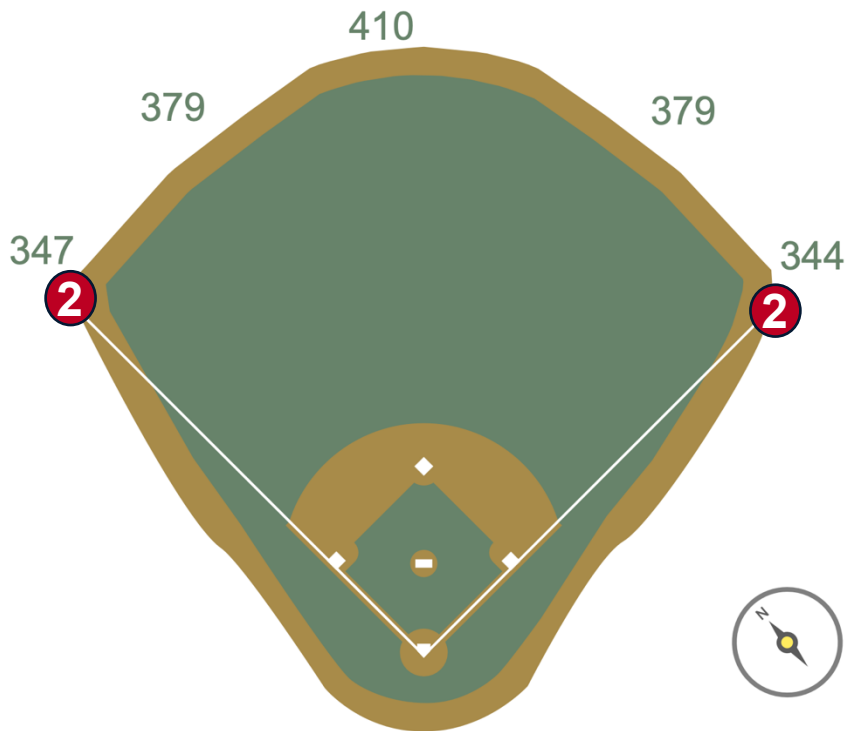

Kauffman Stadium Ground Rules

RULE #2: Left and Right Field Corners: Fly ball striking the horizontal yellow line on the padded wall and exiting the field of play: **Home Run**