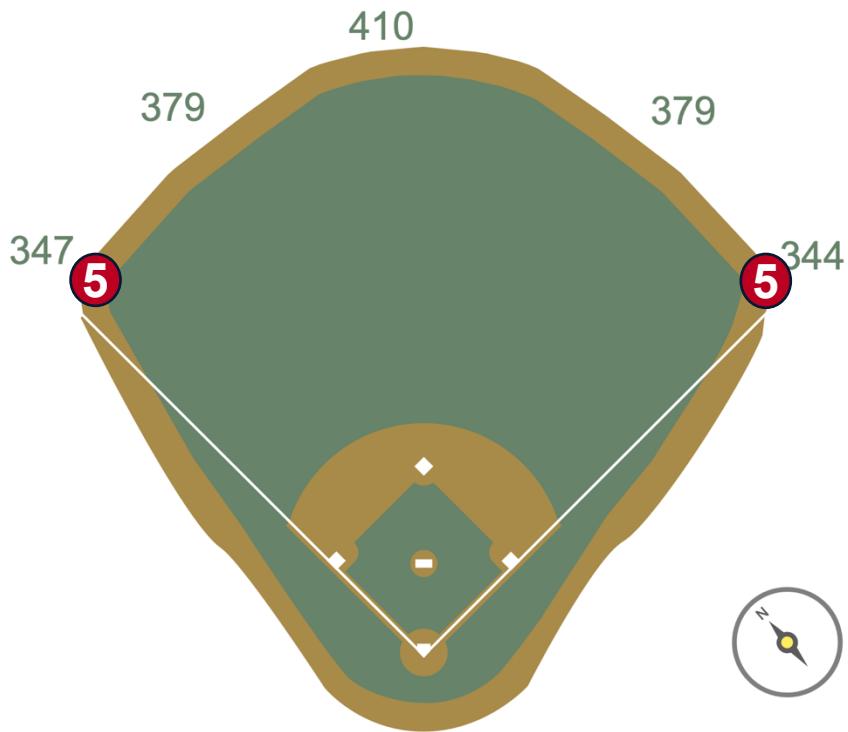

Kauffman Stadium Ground Rules

RULE #5: Left and Right Field Corners: Fly ball striking the vertical yellow line from the top of the higher wall to the top of the lower wall and returning to the field of play: **Live and In Play**