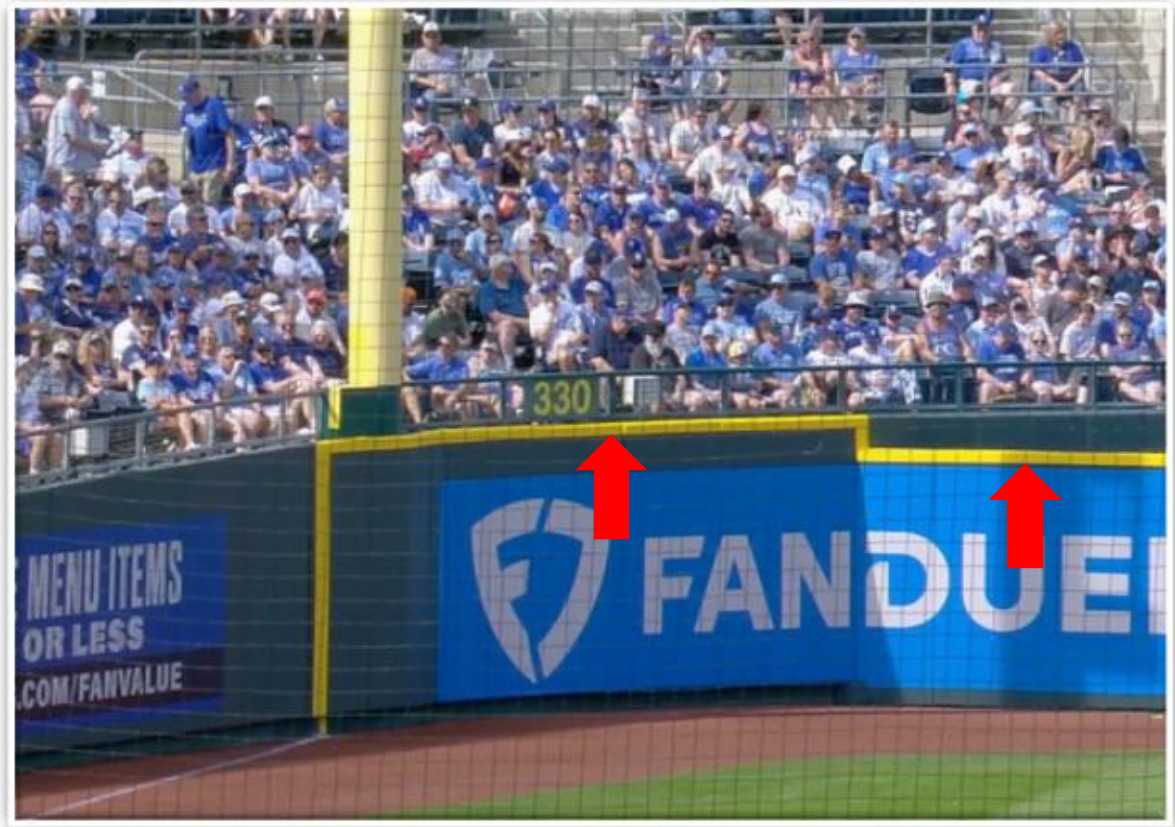

# Kauffman Stadium Ground Rules

**RULE #1:** Left and Right Field Corners: Fly ball striking the horizontal yellow line on the padded wall and returning to the field of play: **Live and In Play**