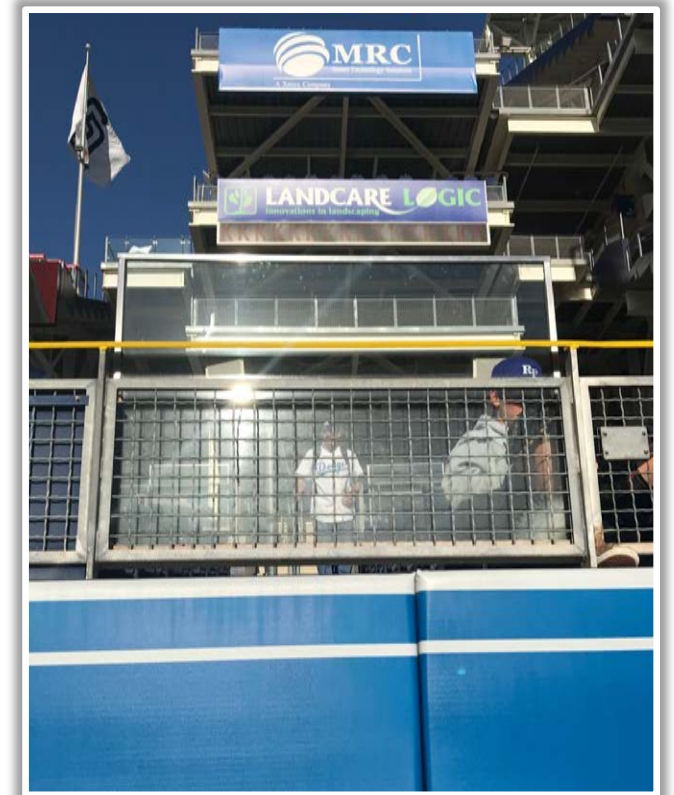

Petco Park Ground Rules

RULE #11: Ball in flight striking plexiglass partition above yellow line of the metal safety railing at the Right Field Porch: **Home Run**