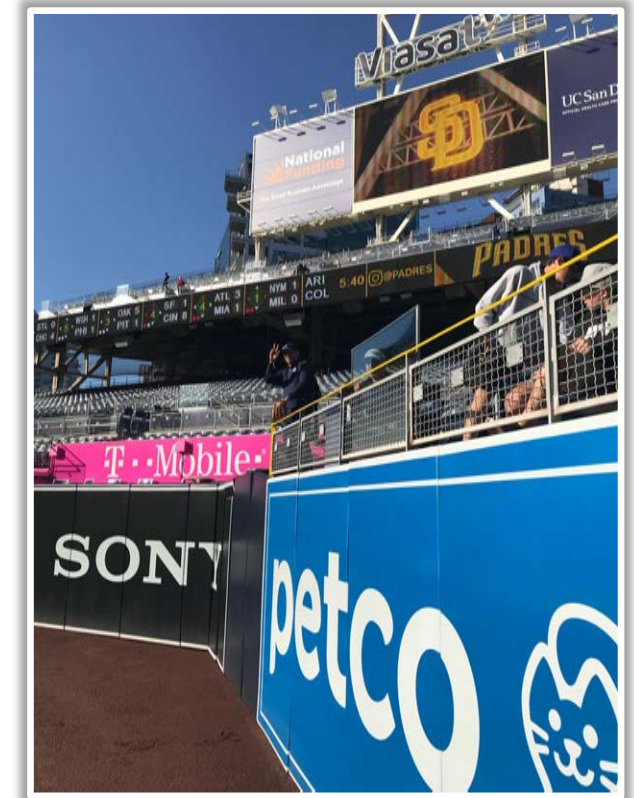

Petco Park Ground Rules

RULE #8: Ball in flight striking the top of the metal safety railing at the Right Field Porch and bounding into the stands: **Home Run**