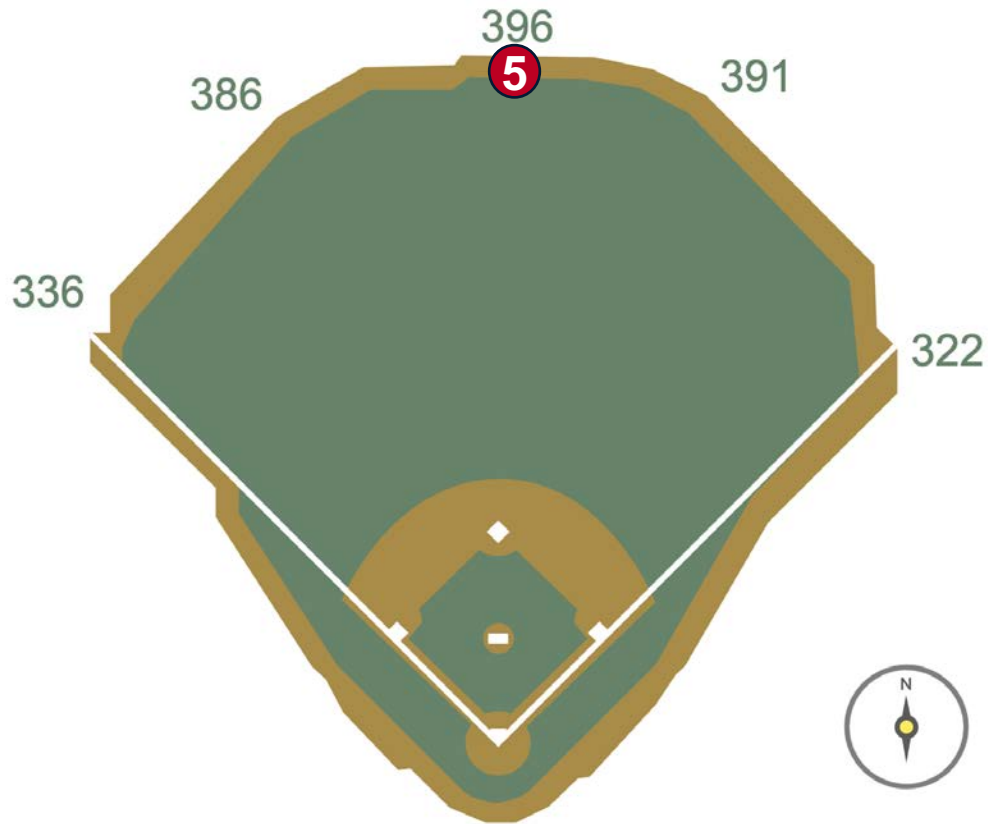

Petco Park Ground Rules

RULE #5: Ball in flight striking recessed batter's eye in left-center field:
Home Run