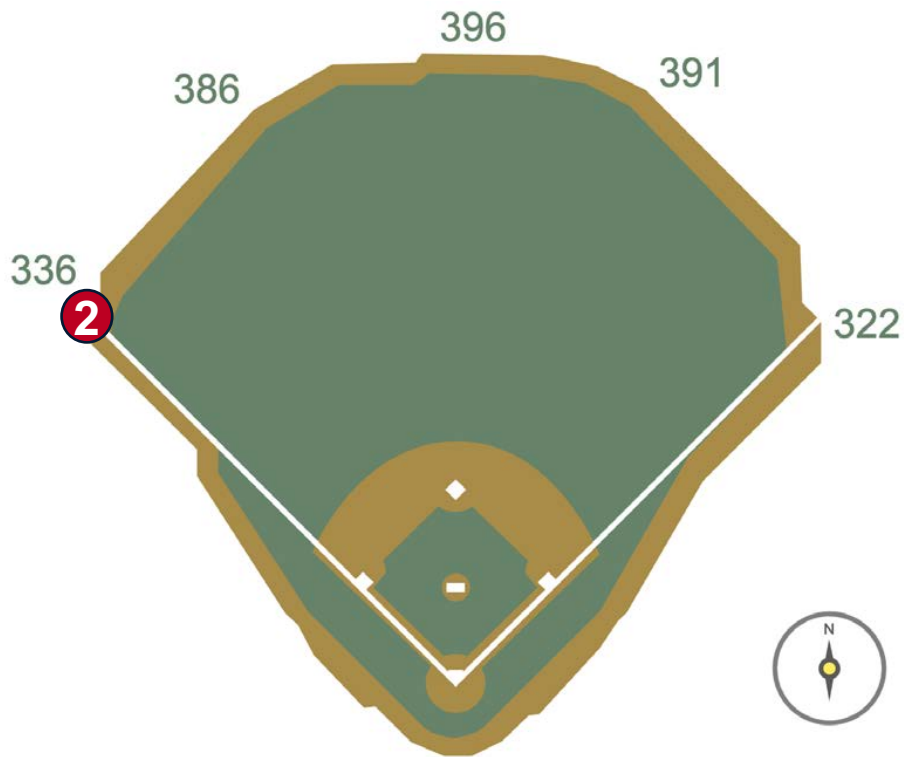

Petco Park Ground Rules

RULE #2: Ball in flight striking fair side of the Western Metal Supply Building, including yellow side of metal facing attached to the corner of the building: **Home Run**