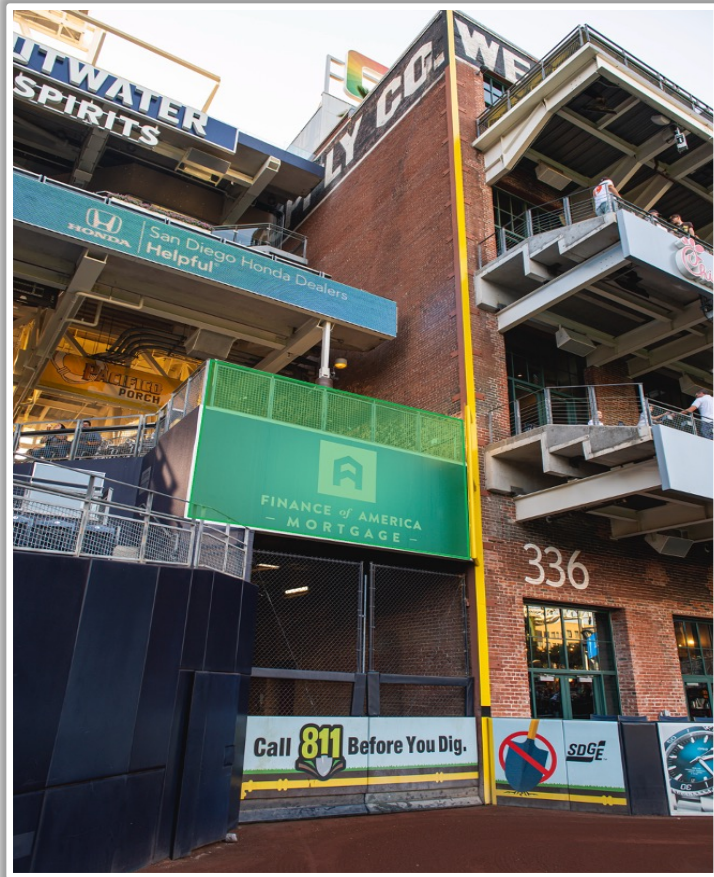

Petco Park Ground Rules

LF Corner Photos:

A fair bounding ball striking the signage above the gate in the LF Corner is **live and in play.**