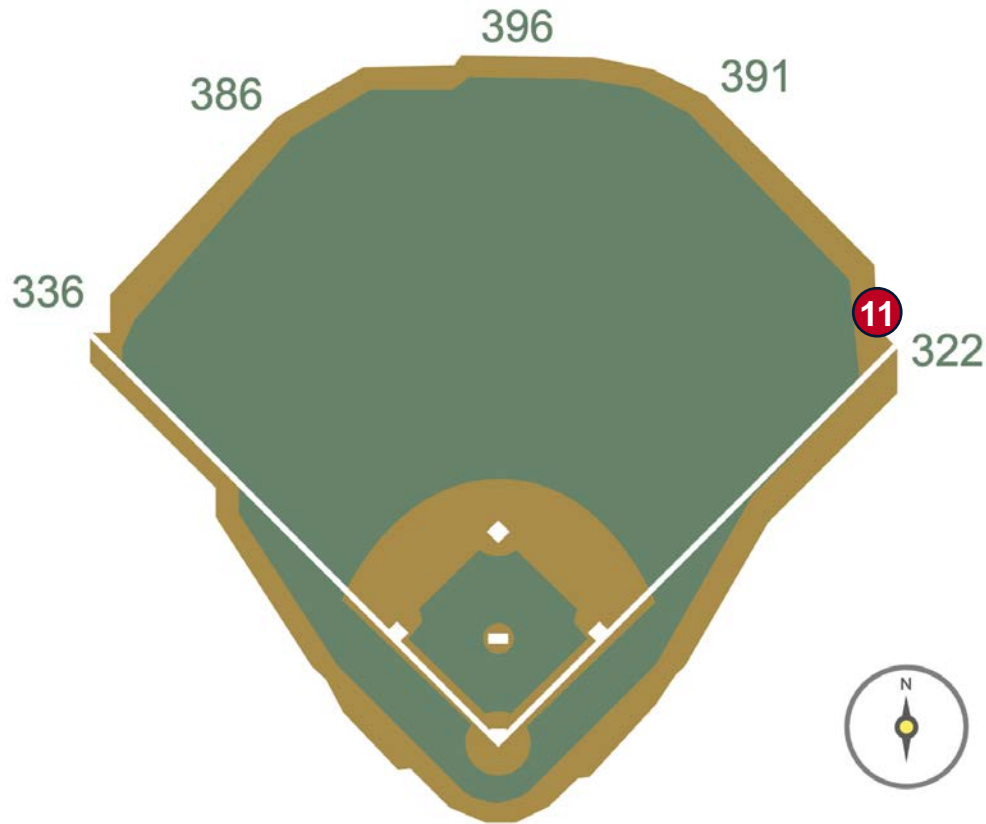

Petco Park Ground Rules

RULE #11: Ball in flight striking plexiglass partition above yellow line of the metal safety railing at the Right Field Porch: **Home Run**