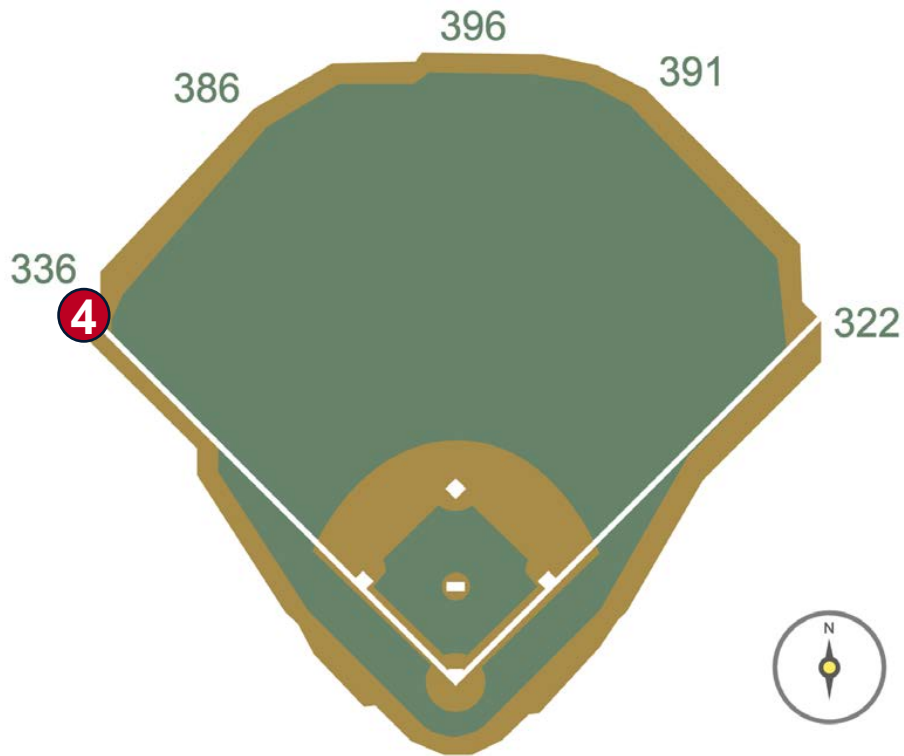

Petco Park Ground Rules

RULE #4: Fair bounding ball bouncing into the seating area of the fair side of the Western Metal Supply Building and back onto the playing field: **Out of Play**