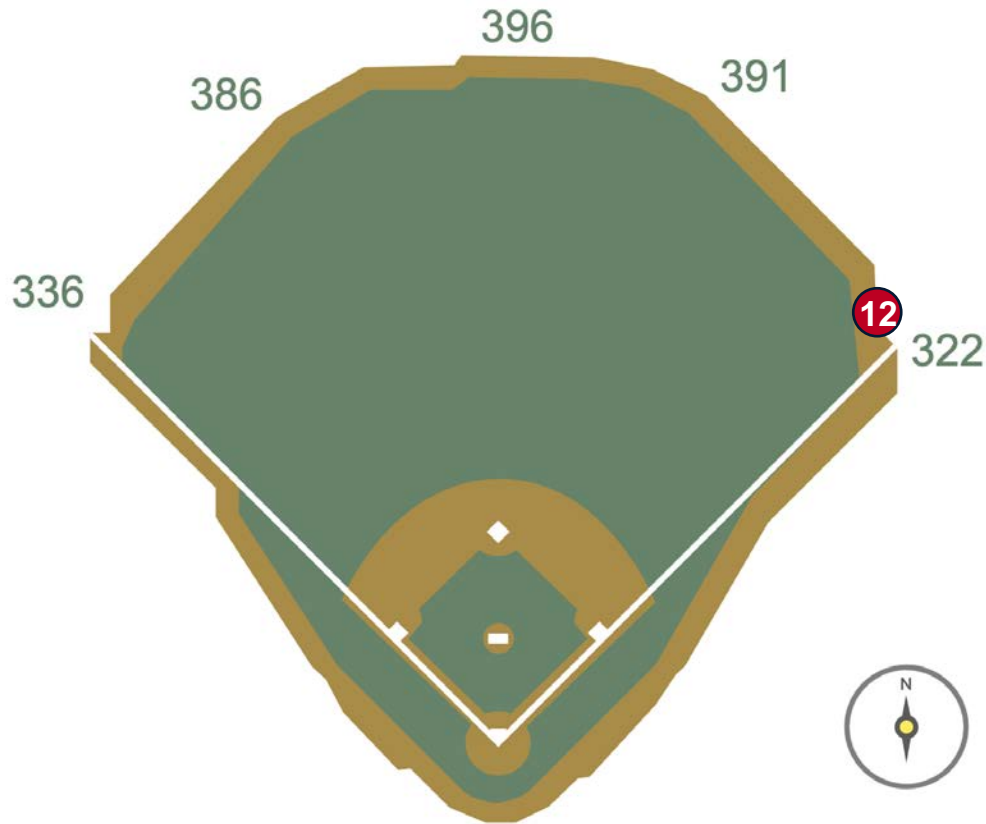

Petco Park Ground Rules

RULE #12: Bounding ball striking plexiglass partition above yellow line of the metal safety railing at the Right Field Porch: **Two Bases**