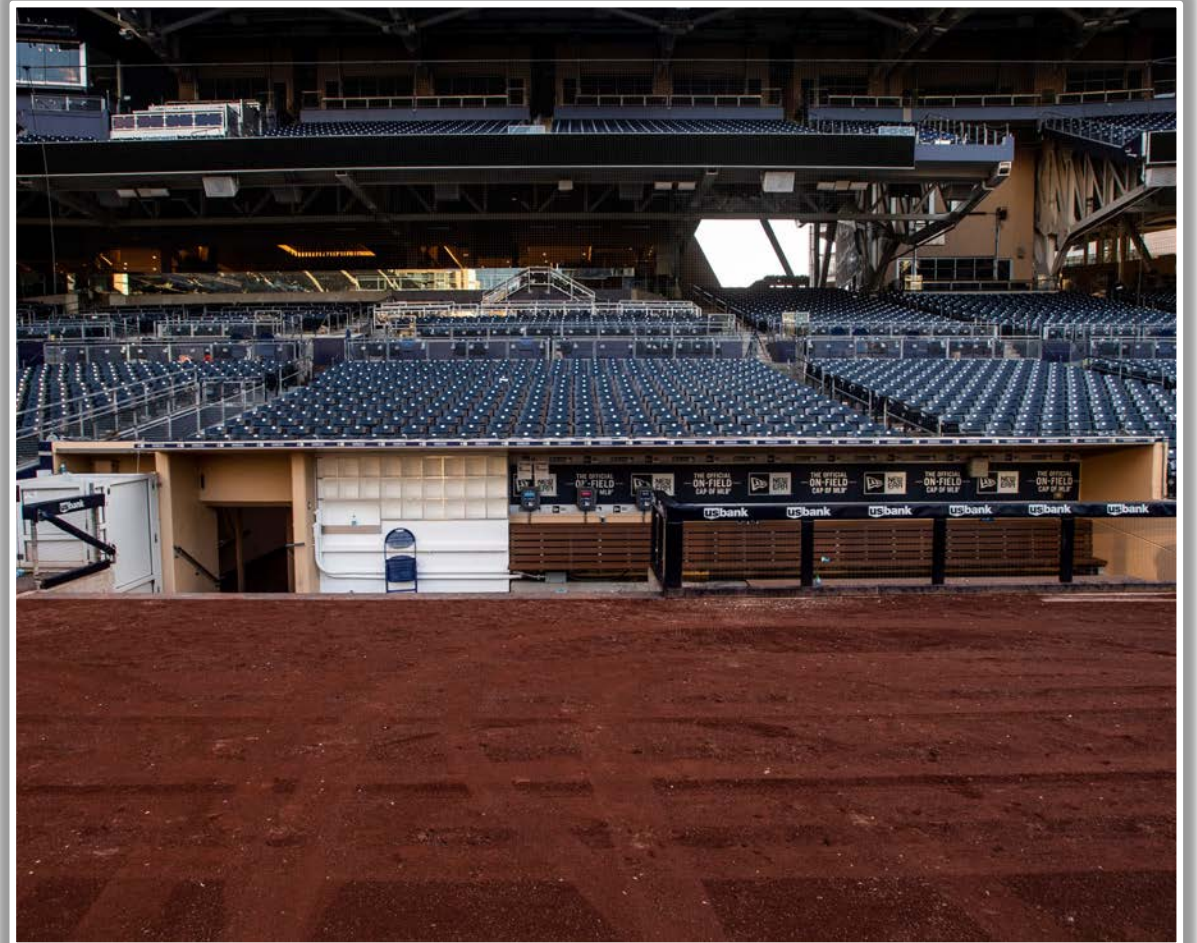

Petco Park Ground Rules

3B Dugout Photos: