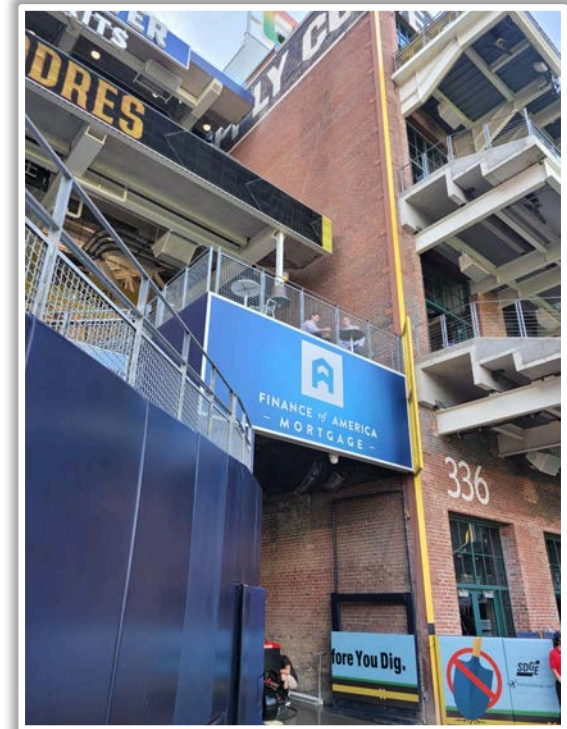

# Petco Park Ground Rules

**RULE #1:** Ball enters warning track adjacent to either side of the dugout seats: **In Play**

# Petco Park Ground Rules

**RULE #2:** Ball in flight striking fair side of the Western Metal Supply Building, including yellow side of metal facing attached to the corner of the building: **Home Run**

# Petco Park Ground Rules

**RULE #3:** Ball in flight striking foul side of the Western Metal Supply Building, including non-yellow side of metal facing attached to the corner of the building: **Foul Ball**