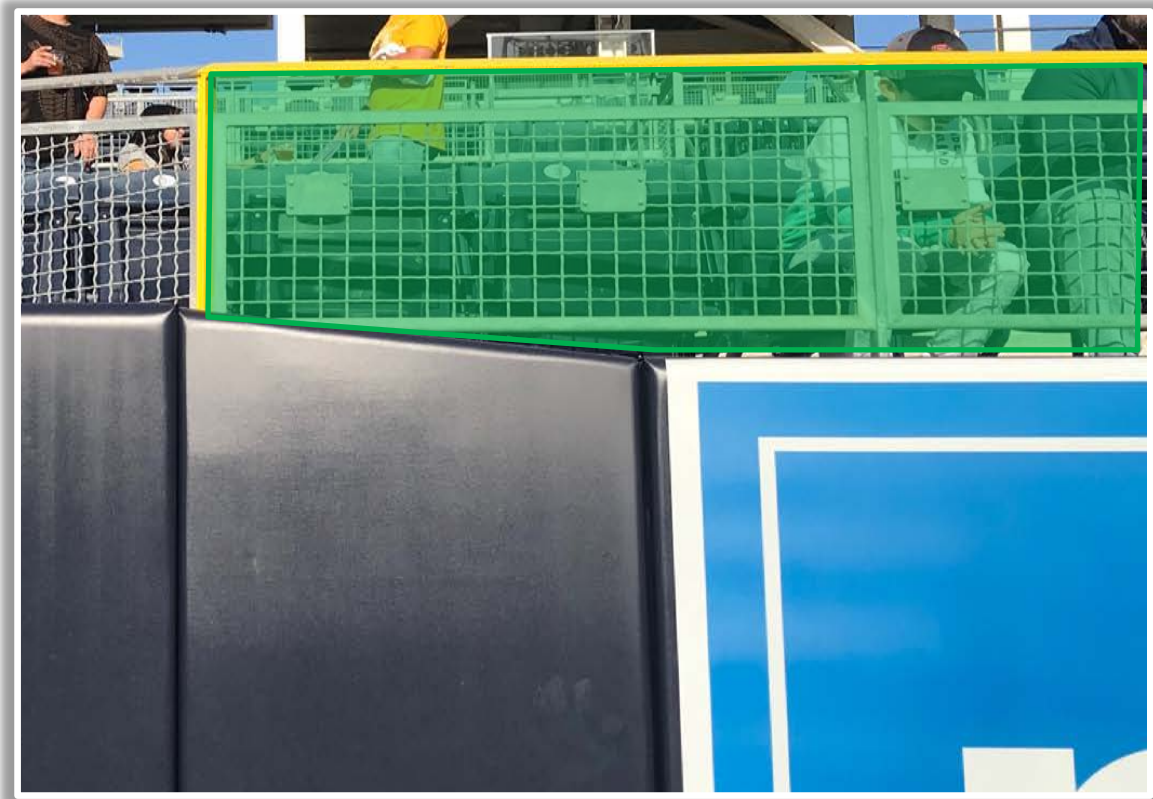

Petco Park Ground Rules

RULE #7: Ball in flight striking metal safety railing at the Right Field Porch and rebounding onto the playing field: **In Play**