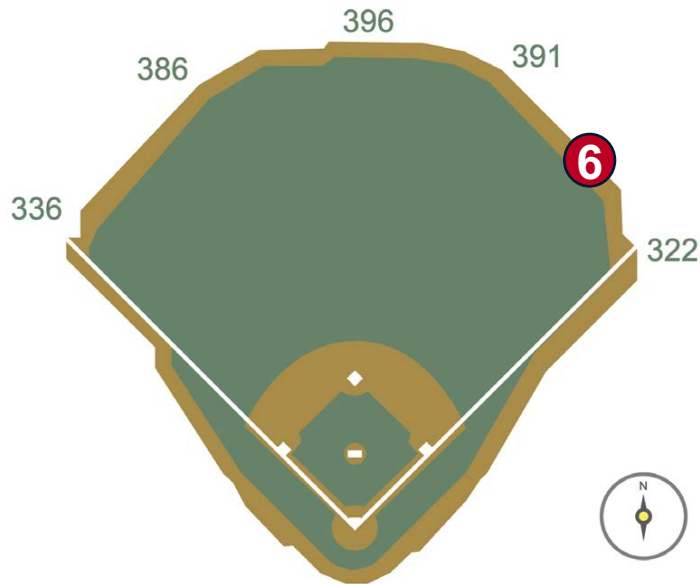

Petco Park Ground Rules

RULE #6: Ball striking the top of the right field videoboard wall (including both the padding and concrete portions on the top of the wall), regardless of whether it continues into the stands, stays on top of the wall or rebounds onto the playing field

- Batted ball in flight: **Home Run**
- Batted bounding ball or thrown ball: **Out of Play**