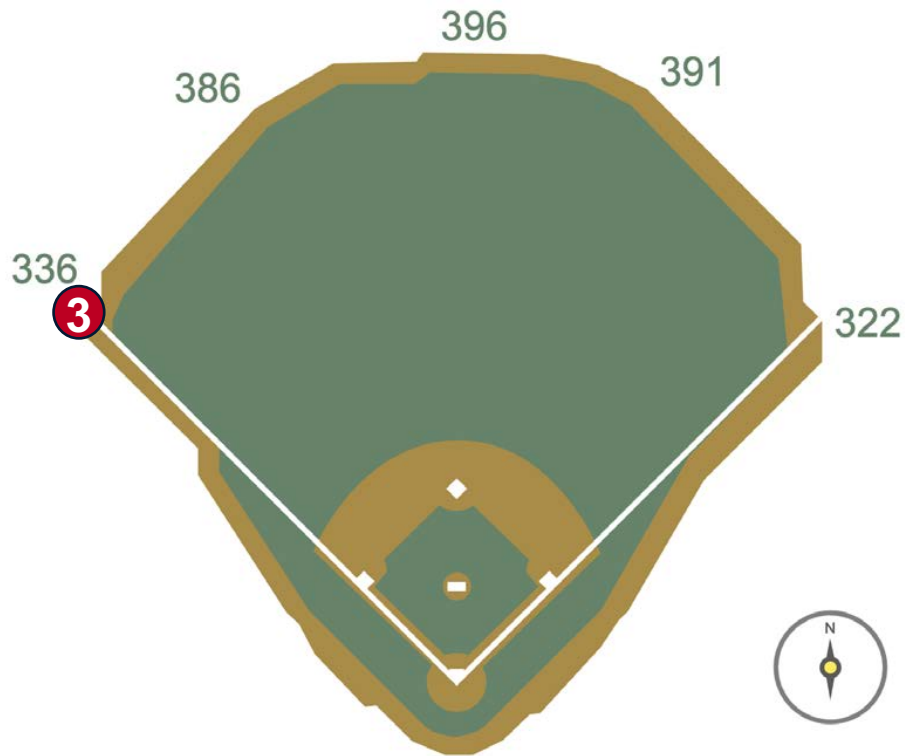

Petco Park Ground Rules

RULE #3: Ball in flight striking foul side of the Western Metal Supply Building, including non-yellow side of metal facing attached to the corner of the building: **Foul Ball**