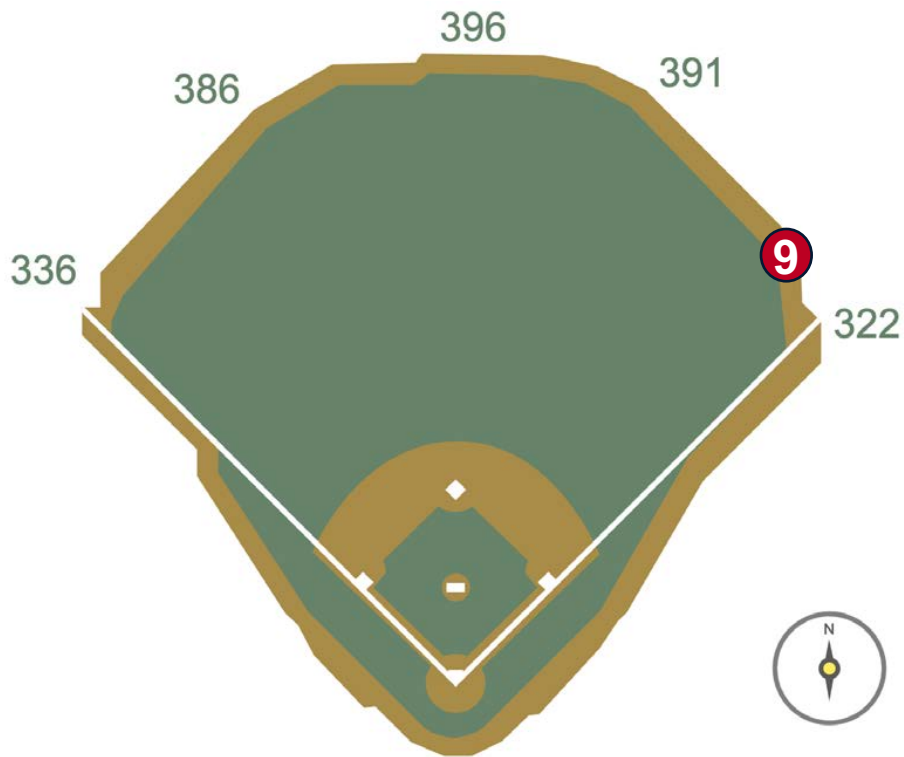

Petco Park Ground Rules

RULE #9: Ball in flight striking to the left of the vertical yellow line of the metal safety railing at the Right Field Porch above padding: **Home Run**