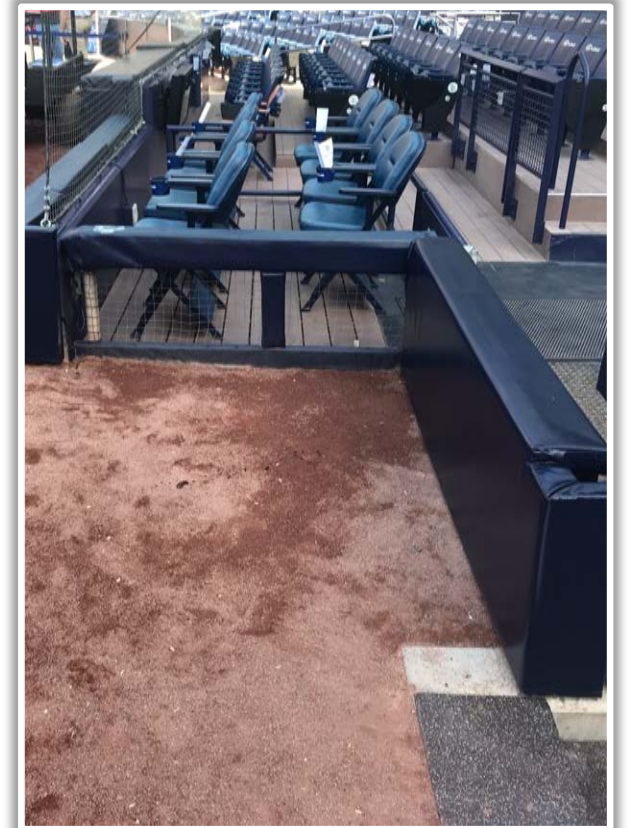

# Petco Park Ground Rules

**RULE #1:** Ball enters warning track adjacent to either side of the dugout seats: **In Play**