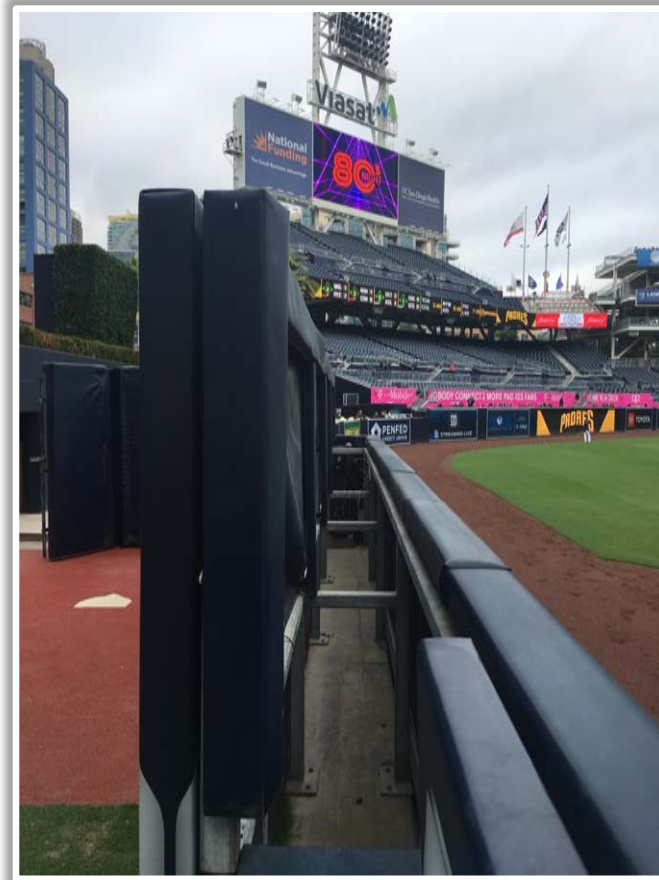

Petco Park Ground Rules

RULE #5: Ball in flight striking recessed batter's eye in left-center field:
Home Run