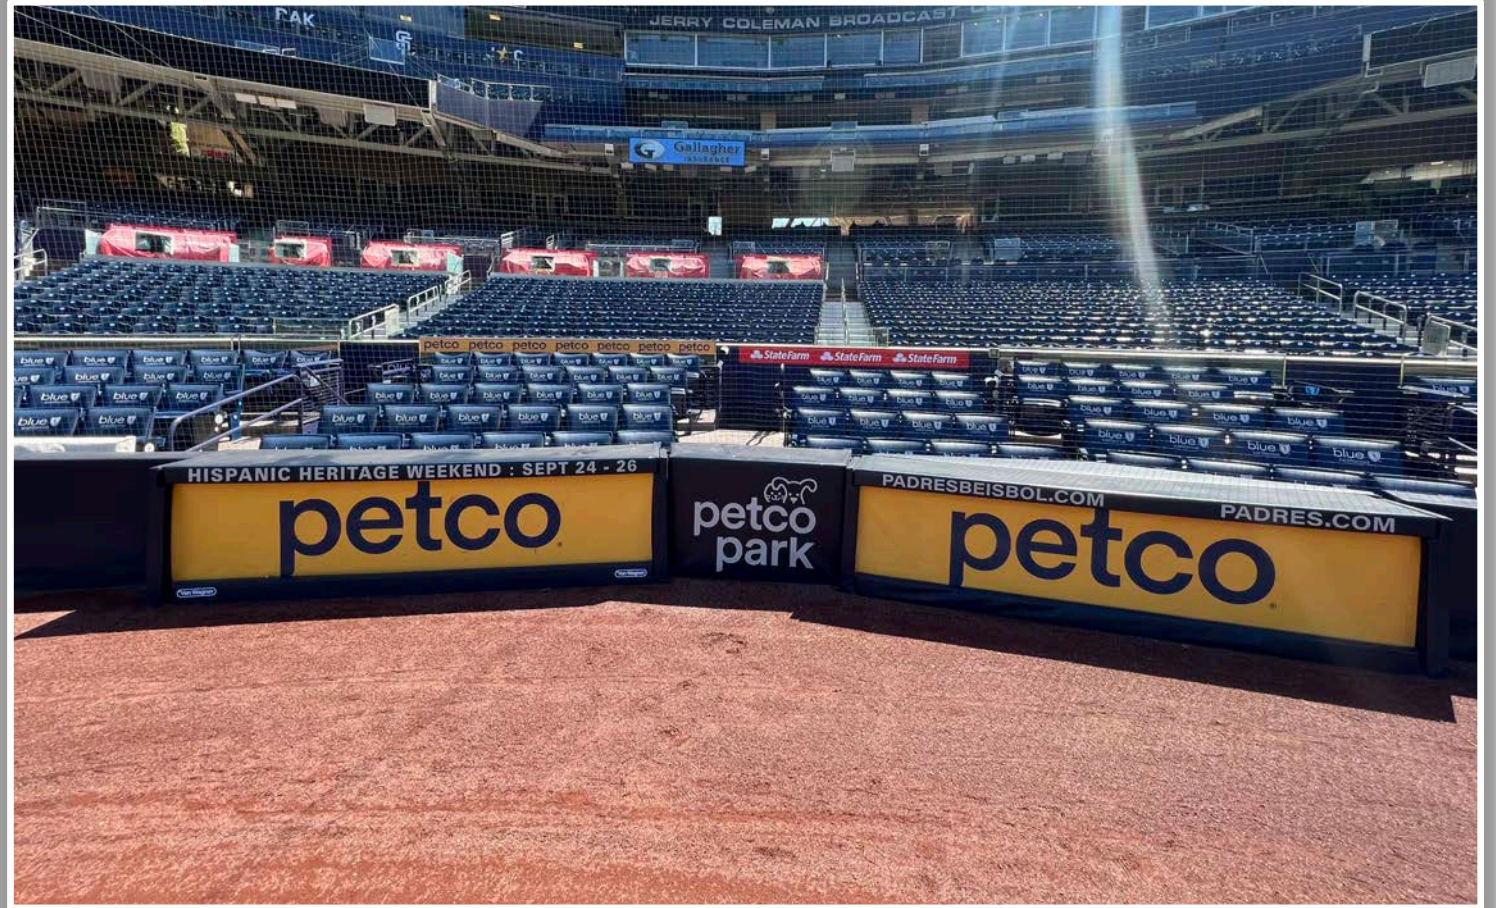

Petco Park Ground Rules

Backstop Photos: