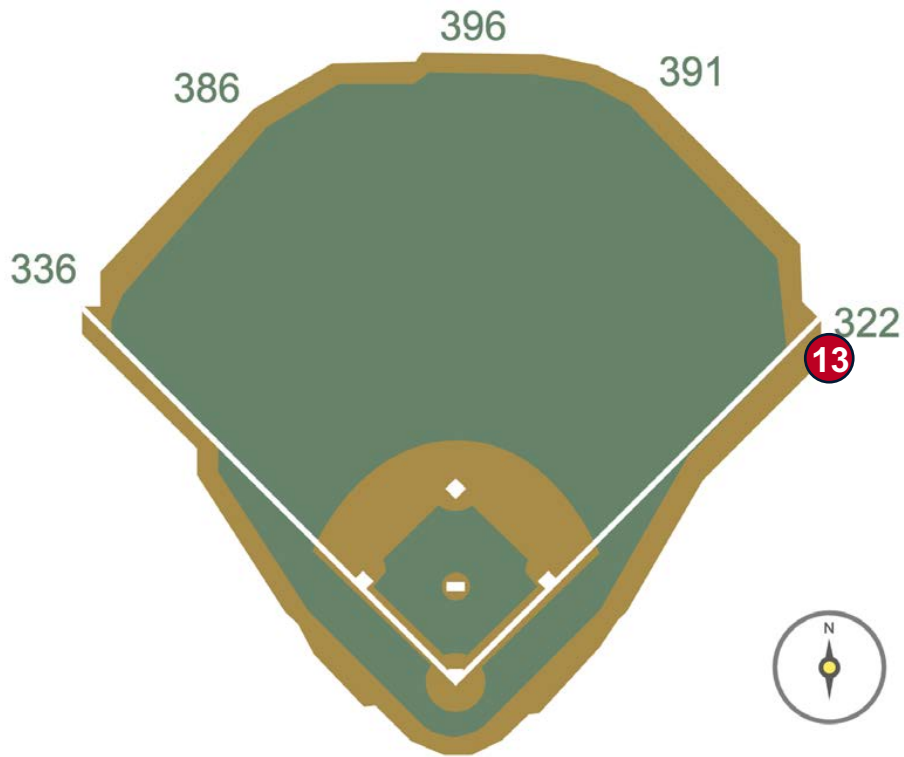

Petco Park Ground Rules

RULE #13: Any ball, batted, thrown or otherwise striking the plexiglass partition above the metal safety railing and rebounding onto the field: **Dead Ball**