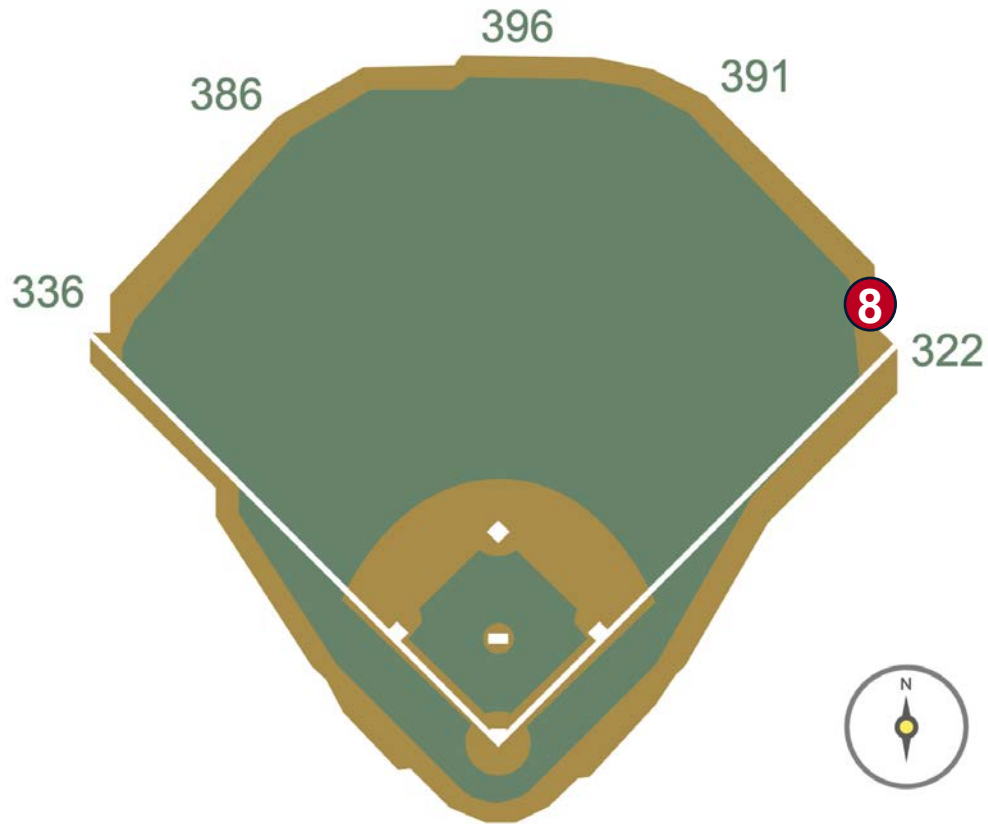

Petco Park Ground Rules

RULE #8: Ball in flight striking the top of the metal safety railing at the Right Field Porch and bounding into the stands: **Home Run**