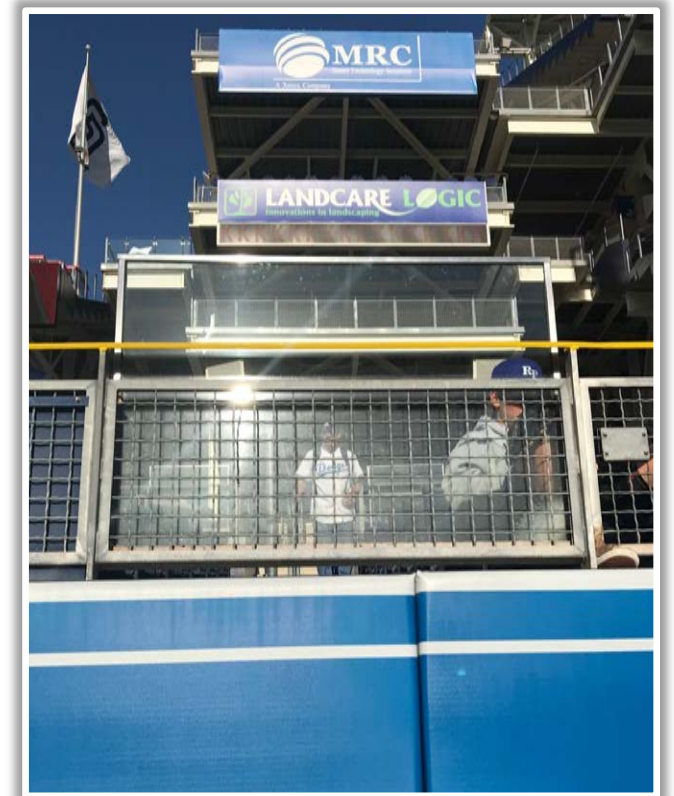

Petco Park Ground Rules

RULE #12: Bounding ball striking plexiglass partition above yellow line of the metal safety railing at the Right Field Porch: **Two Bases**