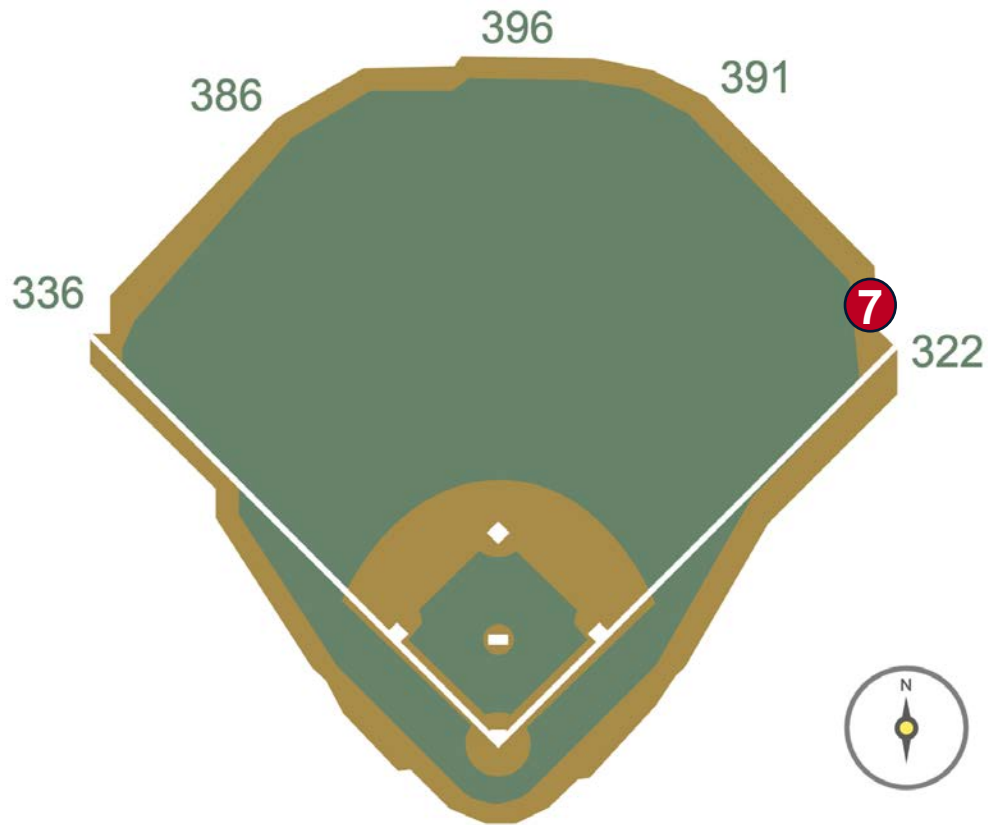

Petco Park Ground Rules

RULE #7: Ball in flight striking metal safety railing at the Right Field Porch and rebounding onto the playing field: **In Play**