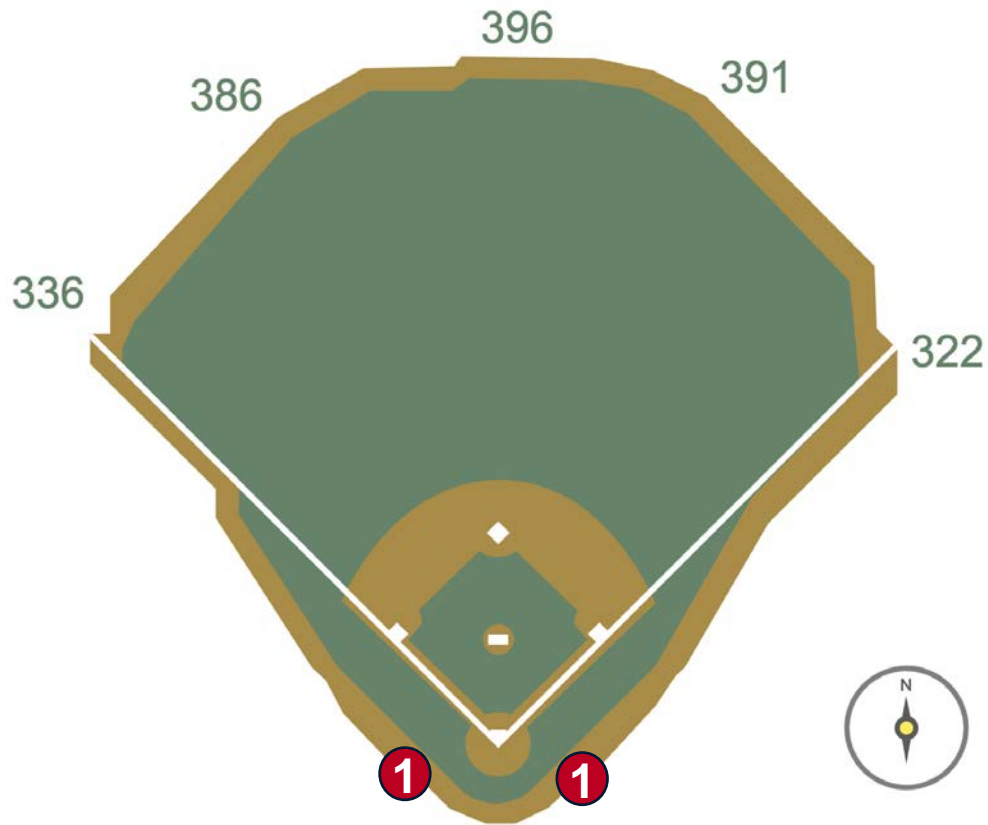

# Petco Park Ground Rules

**RULE #1:** Ball enters warning track adjacent to either side of the dugout seats: **In Play**