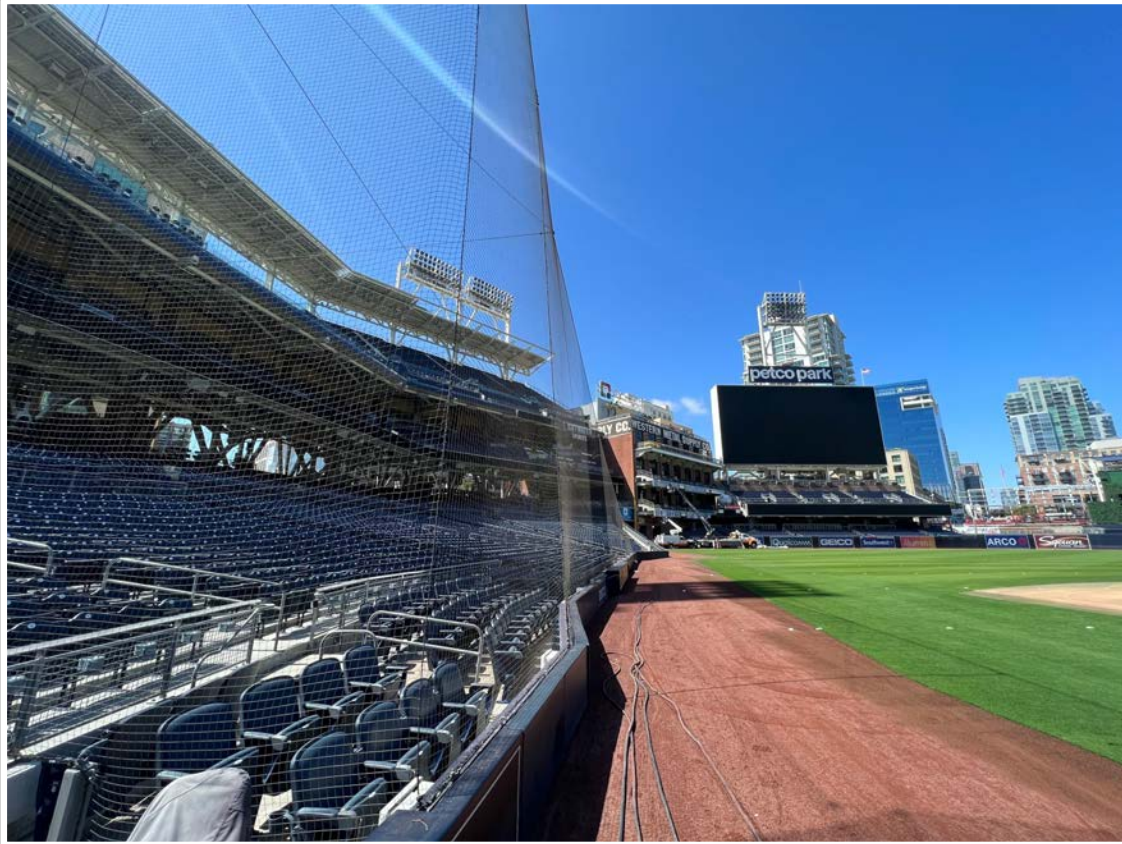

| Petco Park Ground Rules

LF Fan Safety Netting Photos: