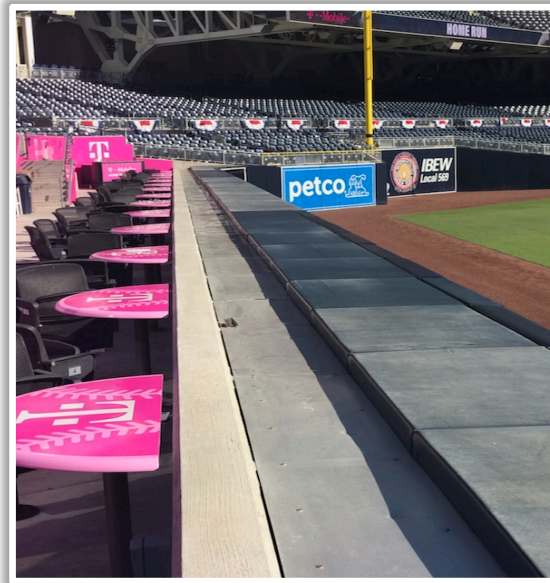

Petco Park Ground Rules

RULE #6: Ball striking the top of the right field videoboard wall (including both the padding and concrete portions on the top of the wall), regardless of whether it continues into the stands, stays on top of the wall or rebounds onto the playing field

- Batted ball in flight: **Home Run**
- Batted bounding ball or thrown ball: **Out of Play**