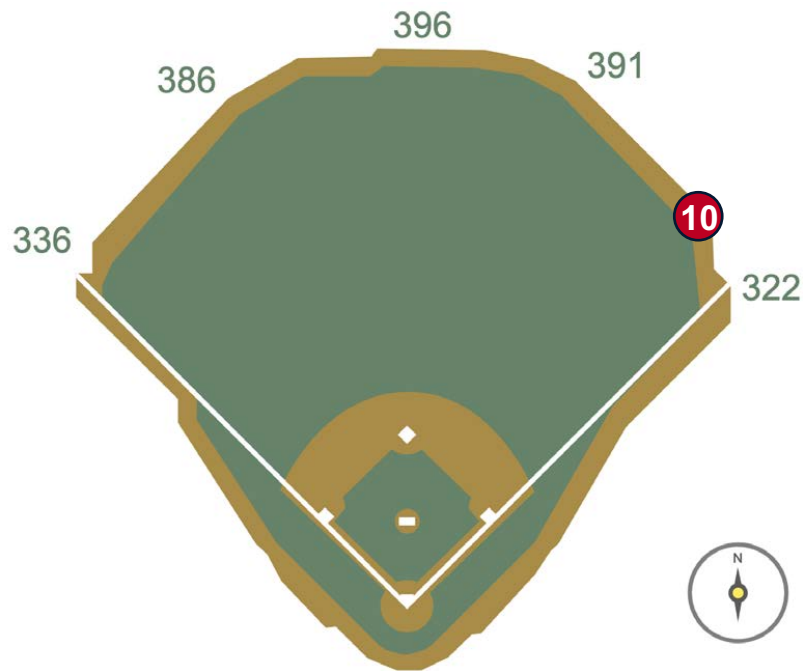

Petco Park Ground Rules

RULE #10: Ball in flight striking on or to the right of the vertical yellow line of the metal safety railing at the Right Field Porch at a point above padding and bounding over the blue padding to the left of the yellow line: **Home Run**