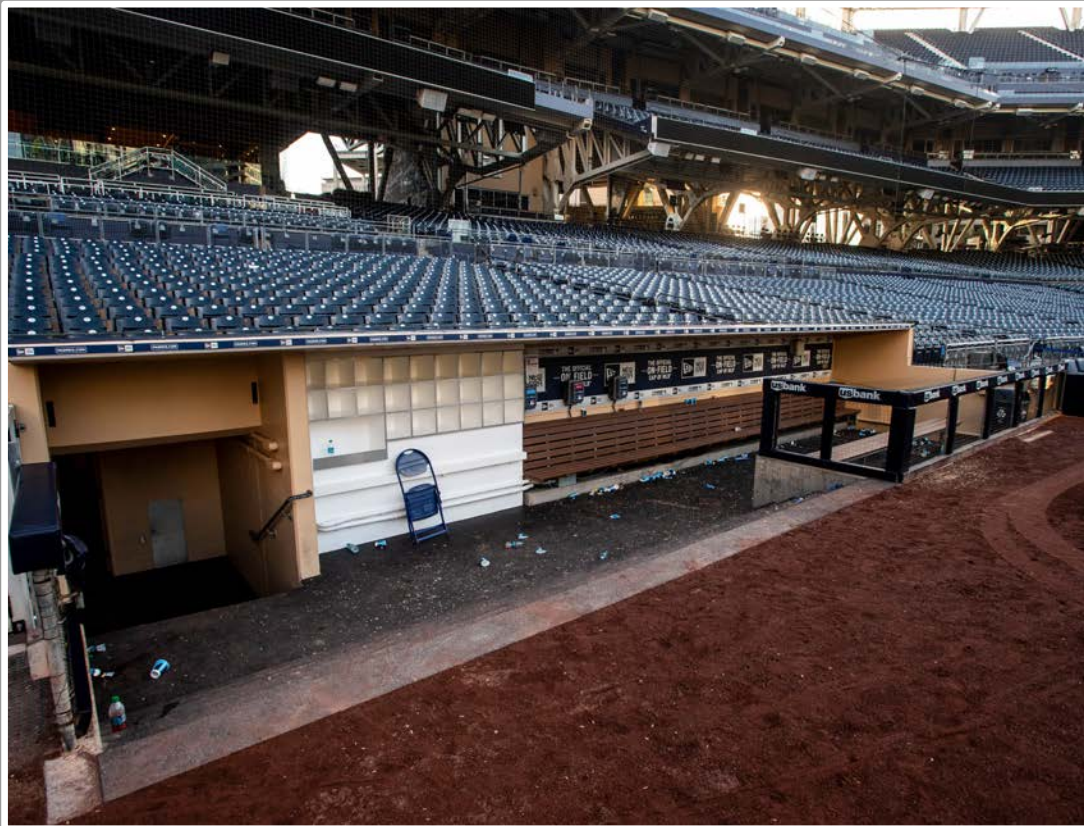

Petco Park Ground Rules

3B Dugout Photos: