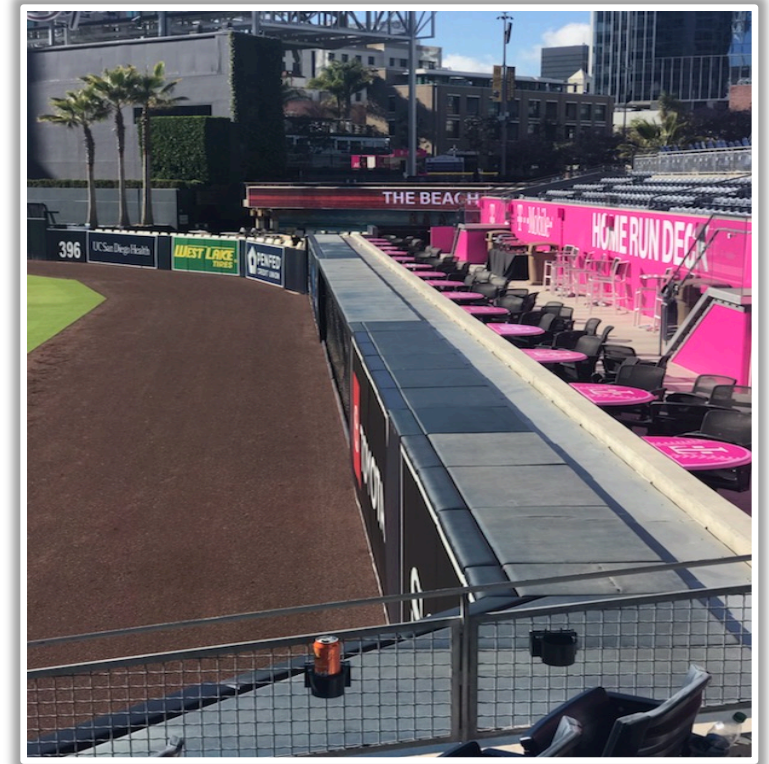

Petco Park Ground Rules

RULE #6: Ball striking the top of the right field videoboard wall (including both the padding and concrete portions on the top of the wall), regardless of whether it continues into the stands, stays on top of the wall or rebounds onto the playing field

- Batted ball in flight: **Home Run**
- Batted bounding ball or thrown ball: **Out of Play**