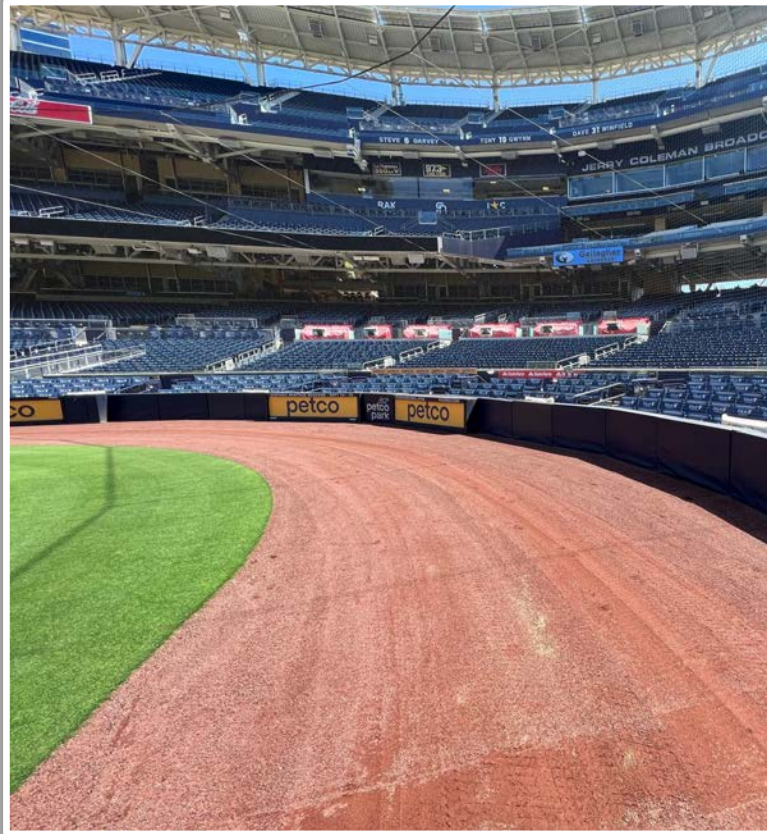

Petco Park Ground Rules

Backstop Photos: