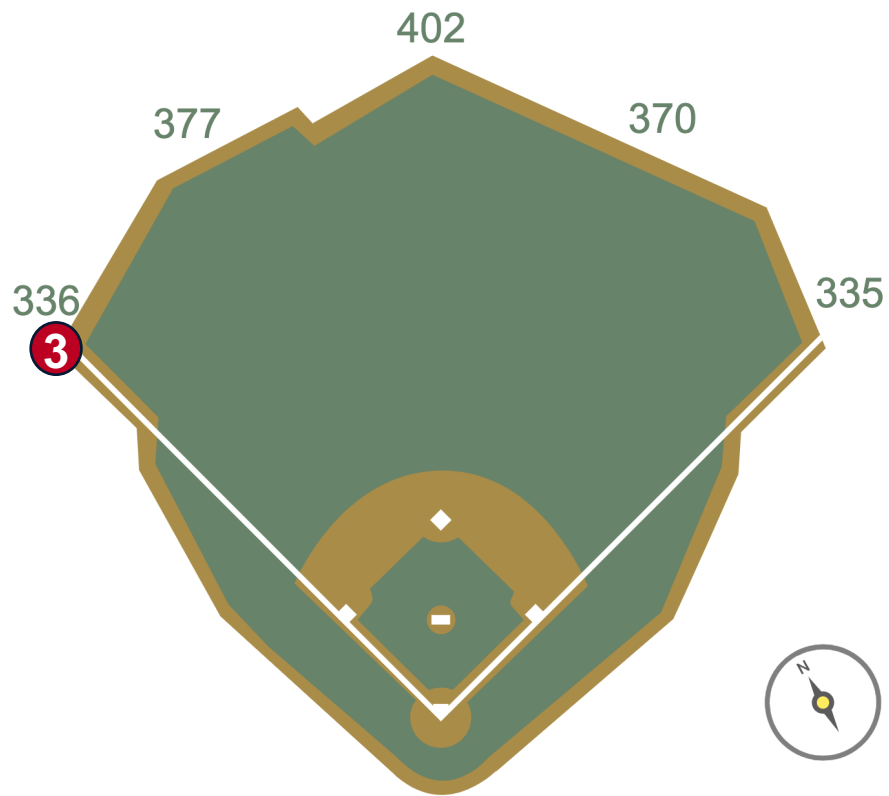

Nationals Park Ground Rules

RULE #3: Fair bounding ball striking the portion of the wall that is recessed above the padded outfield wall: **Out of Play, Two Bases**