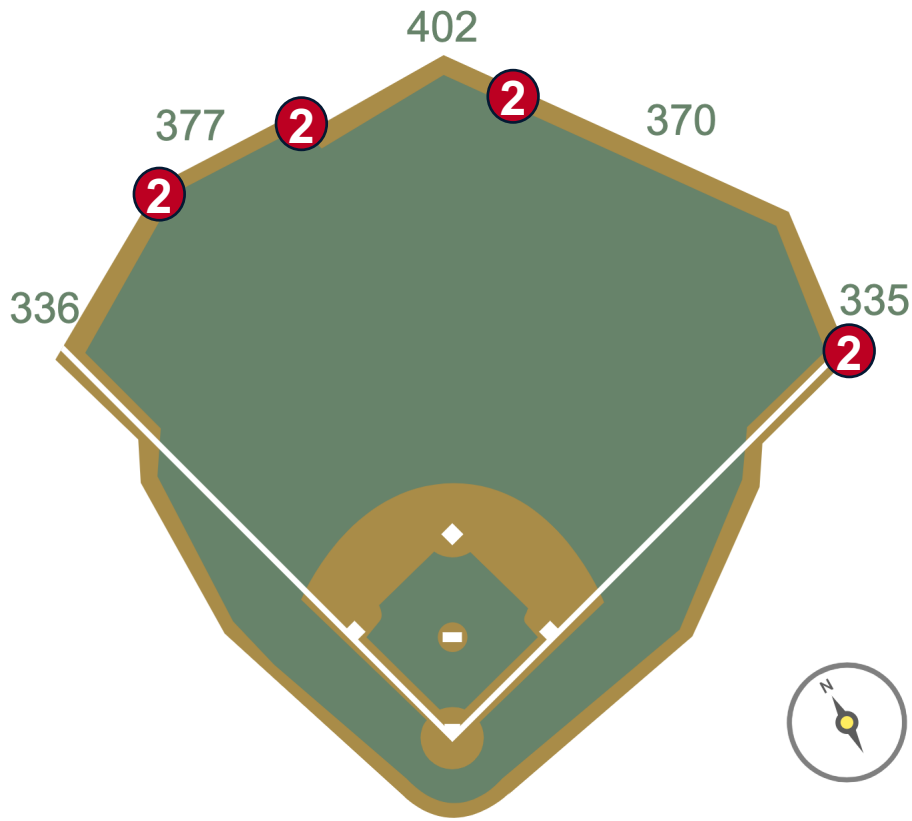

Nationals Park Ground Rules

RULE #2: Ball in flight striking the higher wall at a point above the lower wall and bounding over the lower wall: **Home Run**