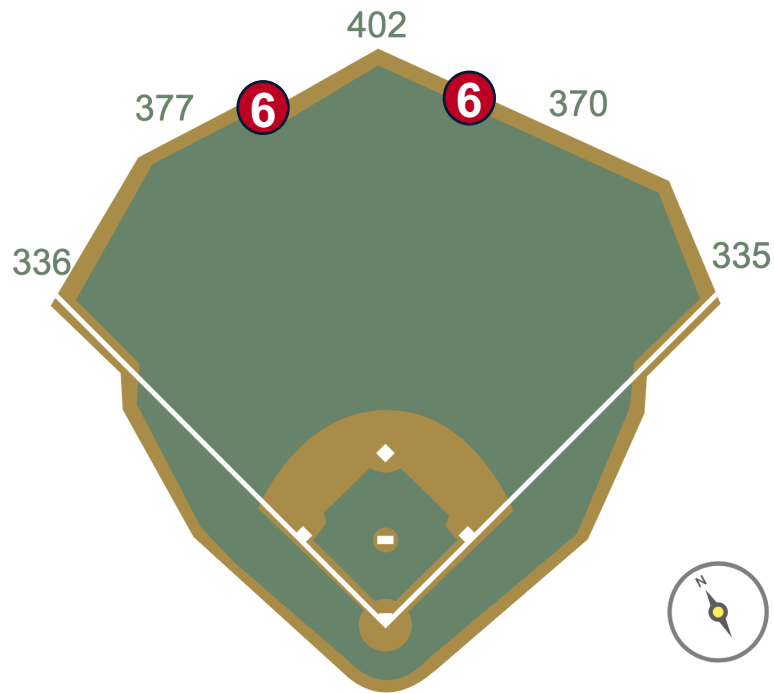

Nationals Park Ground Rules

RULE #6: The green metal support pipe on top of the chain-link fence is recessed and behind the outfield wall.

- Ball in flight striking the metal support pipe: **Home Run**
- Bouncing ball striking the metal support pipe: **Out of Play**