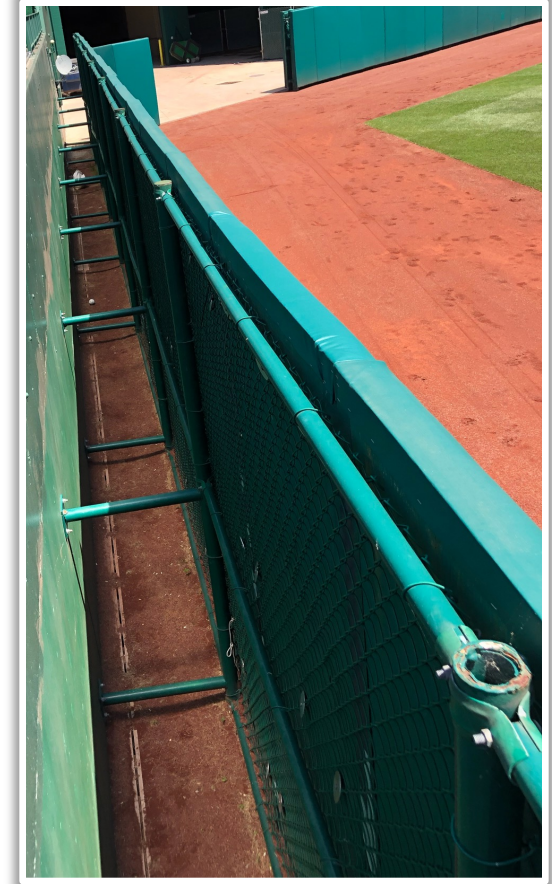

# Nationals Park Ground Rules

**RULE #5:** Ball in flight striking beyond outfield fence and landing in the flowerbed or striking the fan safety railing in fair territory: **Home Run**

# Nationals Park Ground Rules

**RULE #6:** The green metal support pipe on top of the chain-link fence is recessed and behind the outfield wall.

- Ball in flight striking the metal support pipe: **Home Run**
- Bouncing ball striking the metal support pipe: **Out of Play**