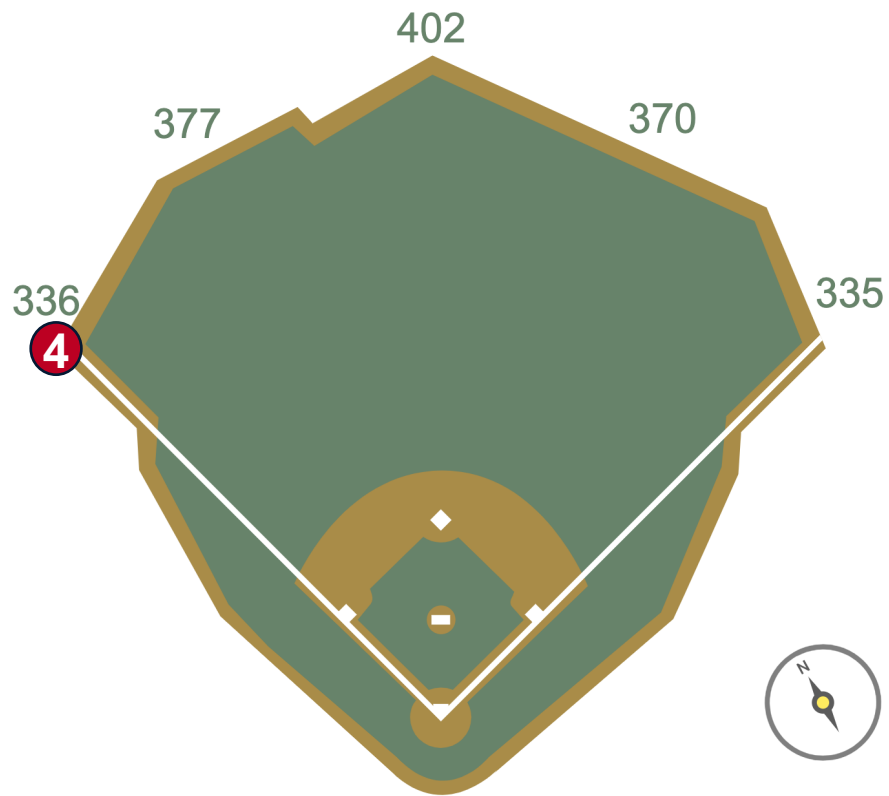

# Nationals Park Ground Rules

**RULE #4:** Fair bounding ball striking above the padded outfield wall on or to the left of the vertical yellow line in foul territory: **In Play**