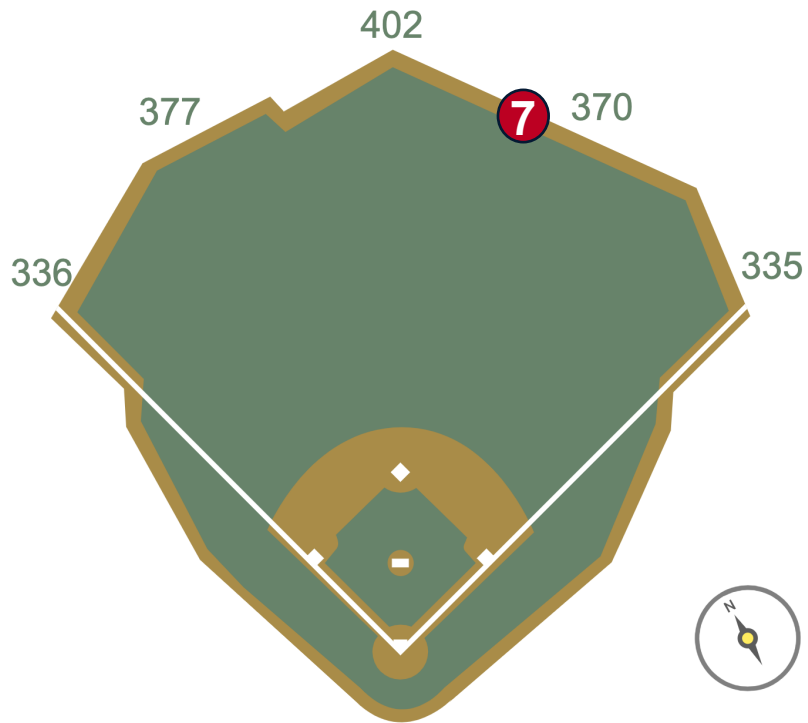

Nationals Park Ground Rules

RULE #7: Ball in flight striking the top of the padded surface angled into the stands on top of the out-of-town scoreboard, as well as the plexiglass or fan safety railing, in fair territory: **Home Run**