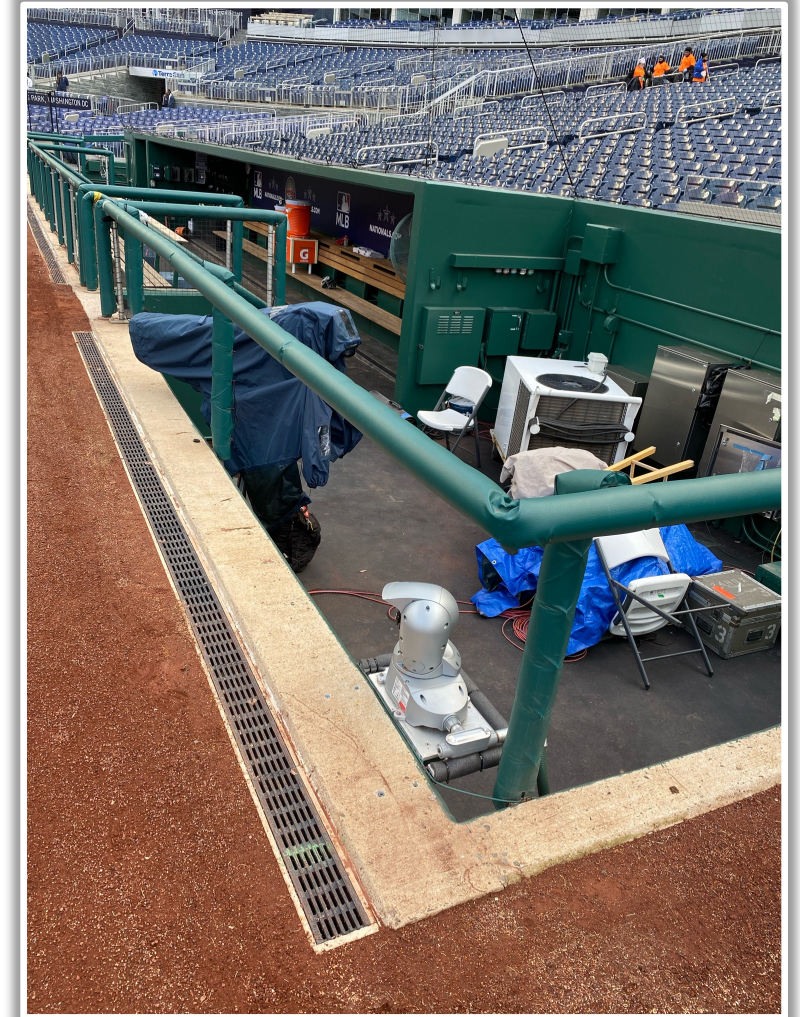

Nationals Park Ground Rules

3B Camera Well Photos: