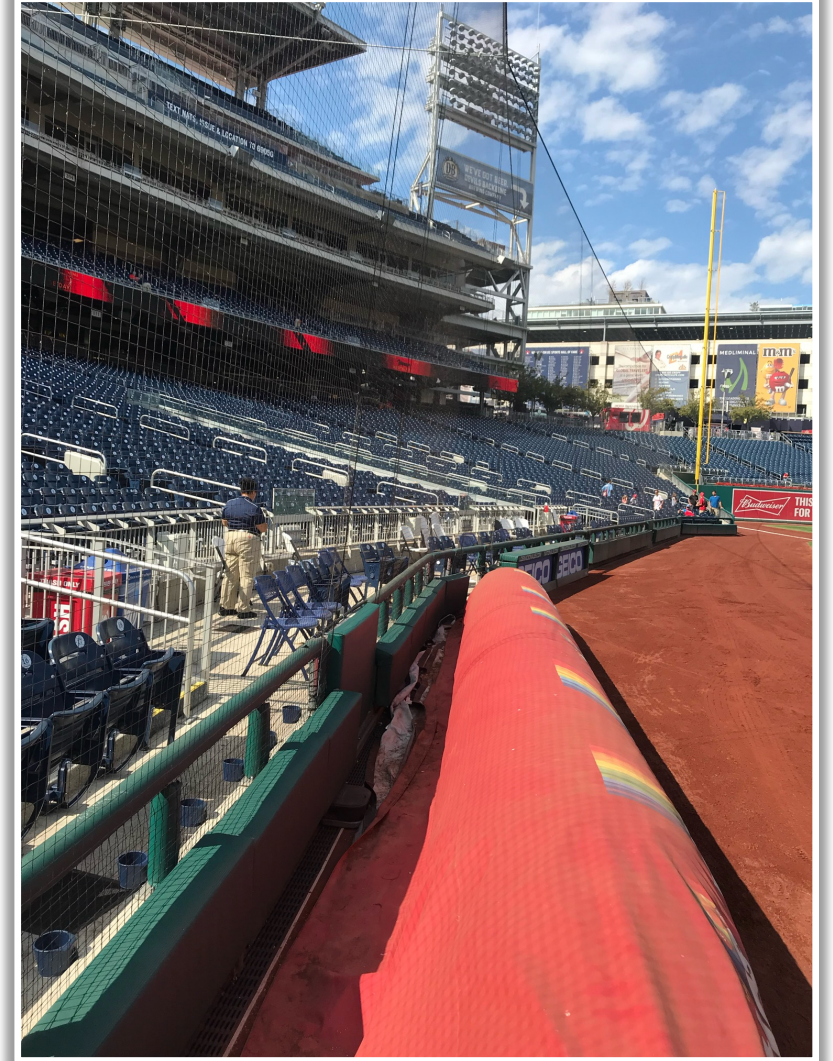

Nationals Park Ground Rules

LF Fan Safety Netting Photos: