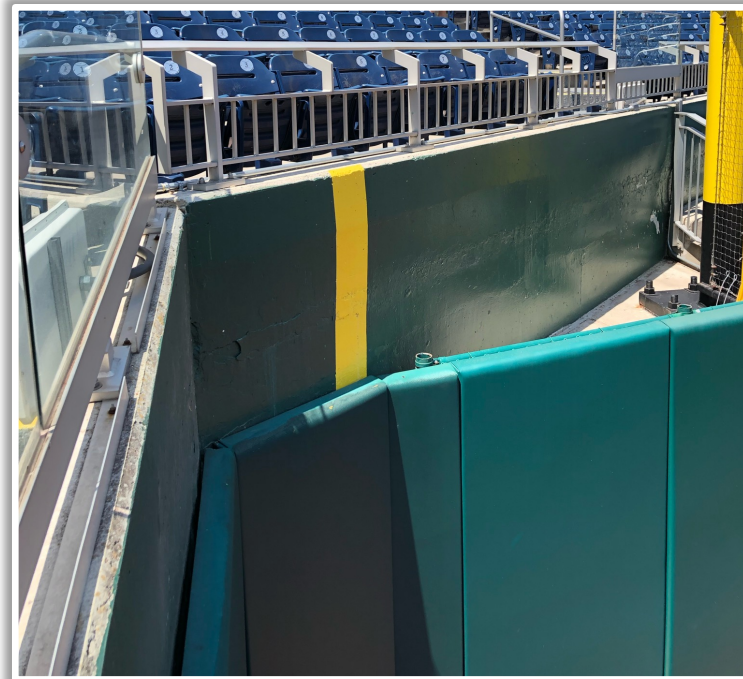

# Nationals Park Ground Rules

**RULE #1:** Fair bounding ball striking the metal safety railing in the left field corner above the green concrete wall that is between the foul pole and the angled plexiglass/railing down the foul line: **Out of Play**