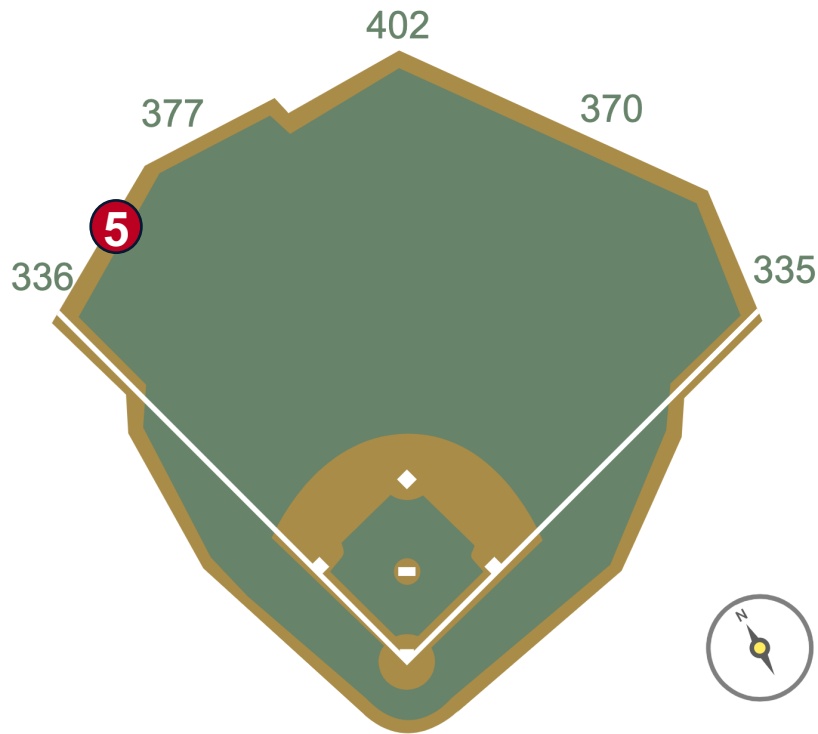

Nationals Park Ground Rules

RULE #5: Ball in flight striking beyond outfield fence and landing in the flowerbed or striking the fan safety railing in fair territory: **Home Run**