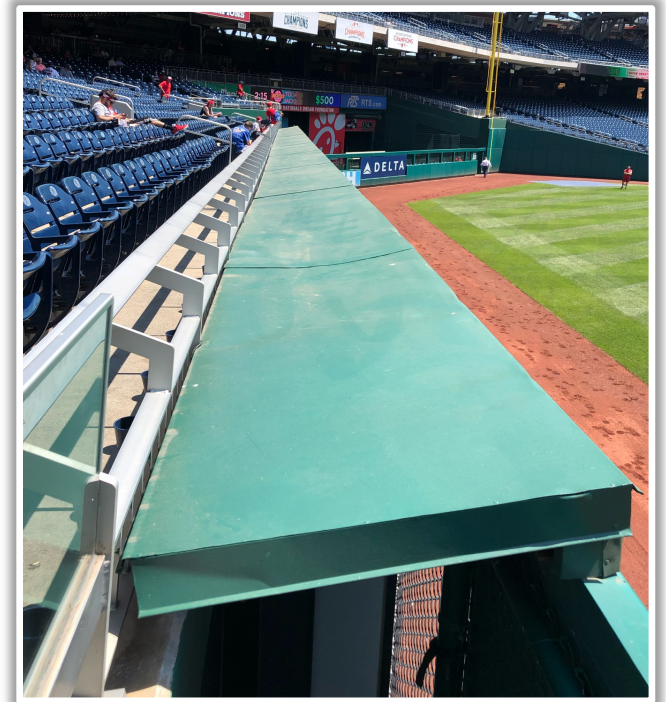

Nationals Park Ground Rules

RULE #7: Ball in flight striking the top of the padded surface angled into the stands on top of the out-of-town scoreboard, as well as the plexiglass or fan safety railing, in fair territory: **Home Run**