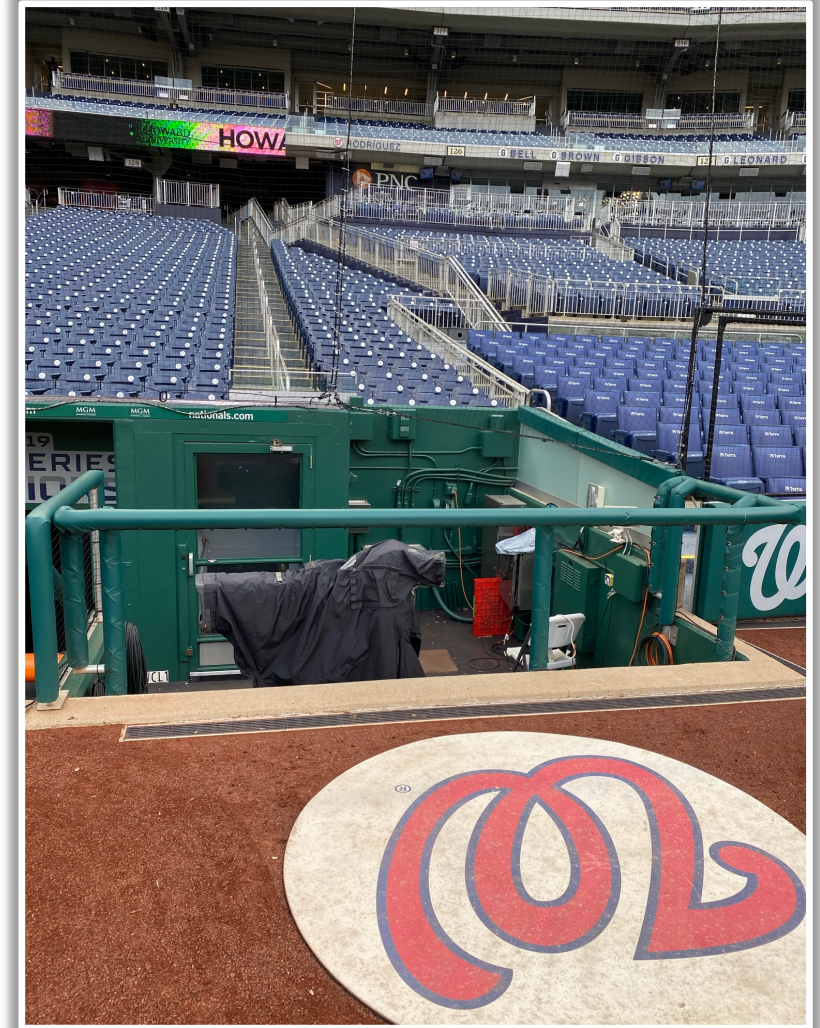

Nationals Park Ground Rules

1B Camera Well Photos: