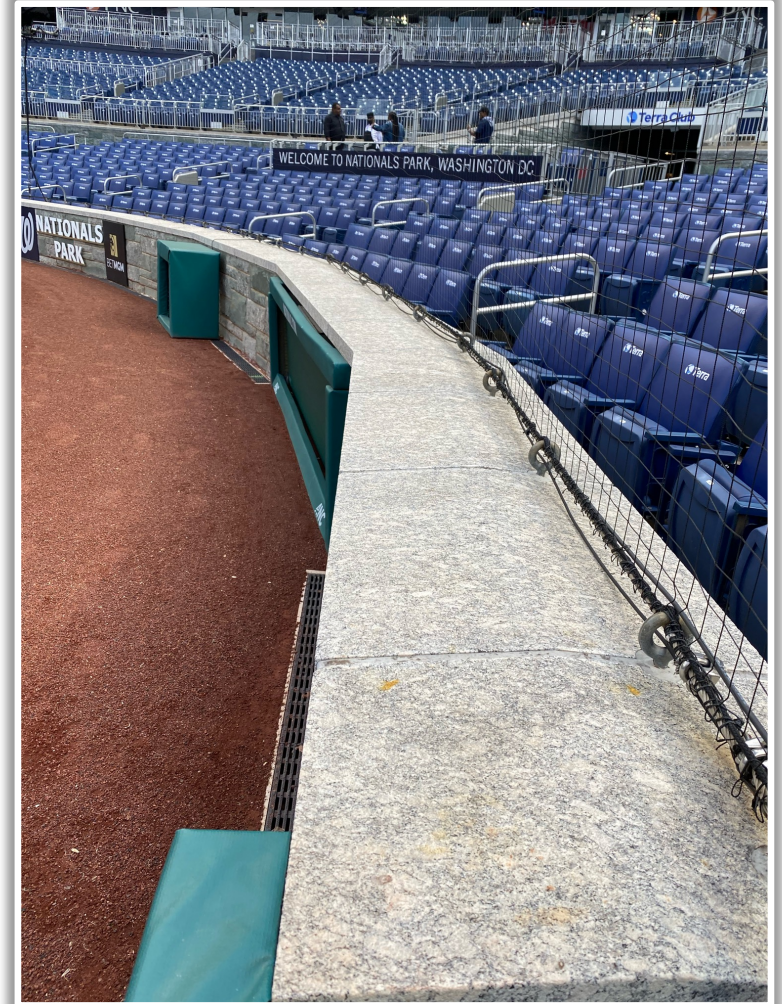

Nationals Park Ground Rules

Backstop Photos: