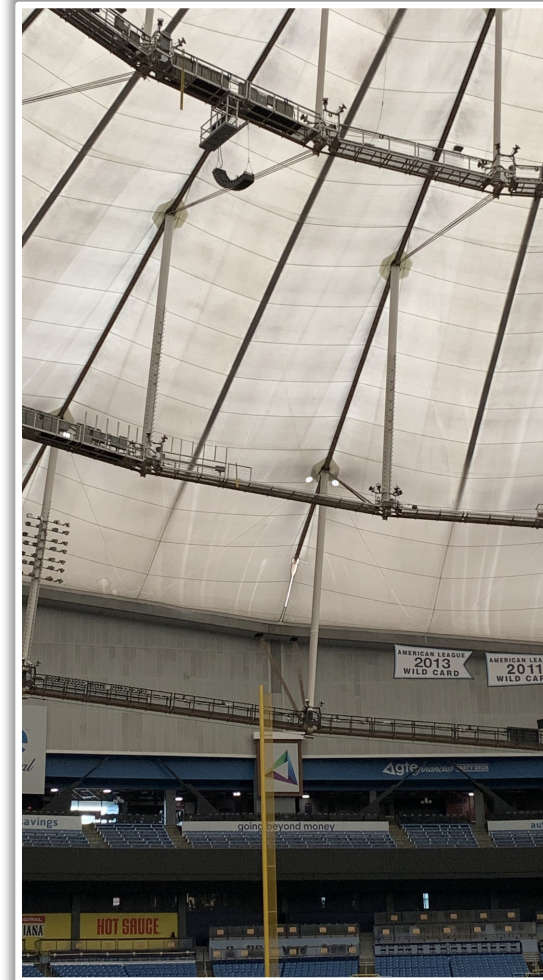

Tropicana Field Ground Rules

Catwalks,
Lights, &
Suspended
Objects:

Tropicana Field Ground Rules

RULE #8: Batted ball strikes catwalk, light or suspended object over fair territory:

- a) Batted ball that strikes either of the lower two catwalks (known as the “c-Ring” and the “D-Ring”), including any lights or suspended objects attached to either of those catwalks as well as any angled support rods that connect the “C-Ring” to the masts that support the “D-Ring” in fair territory: **Home Run**

Tropicana Field Ground Rules

RULE #8: Batted ball strikes catwalk, light or suspended object over fair territory:

- c) Batted ball that is not judged a home run and remains on a catwalk, light, or suspended object: **Two Bases**

Tropicana Field Ground Rules

RULE #9: Batted ball strikes catwalk, light or suspended object over foul territory, including the speaker cluster directly over home plate: **Dead Ball**

Tropicana Field Ground Rules