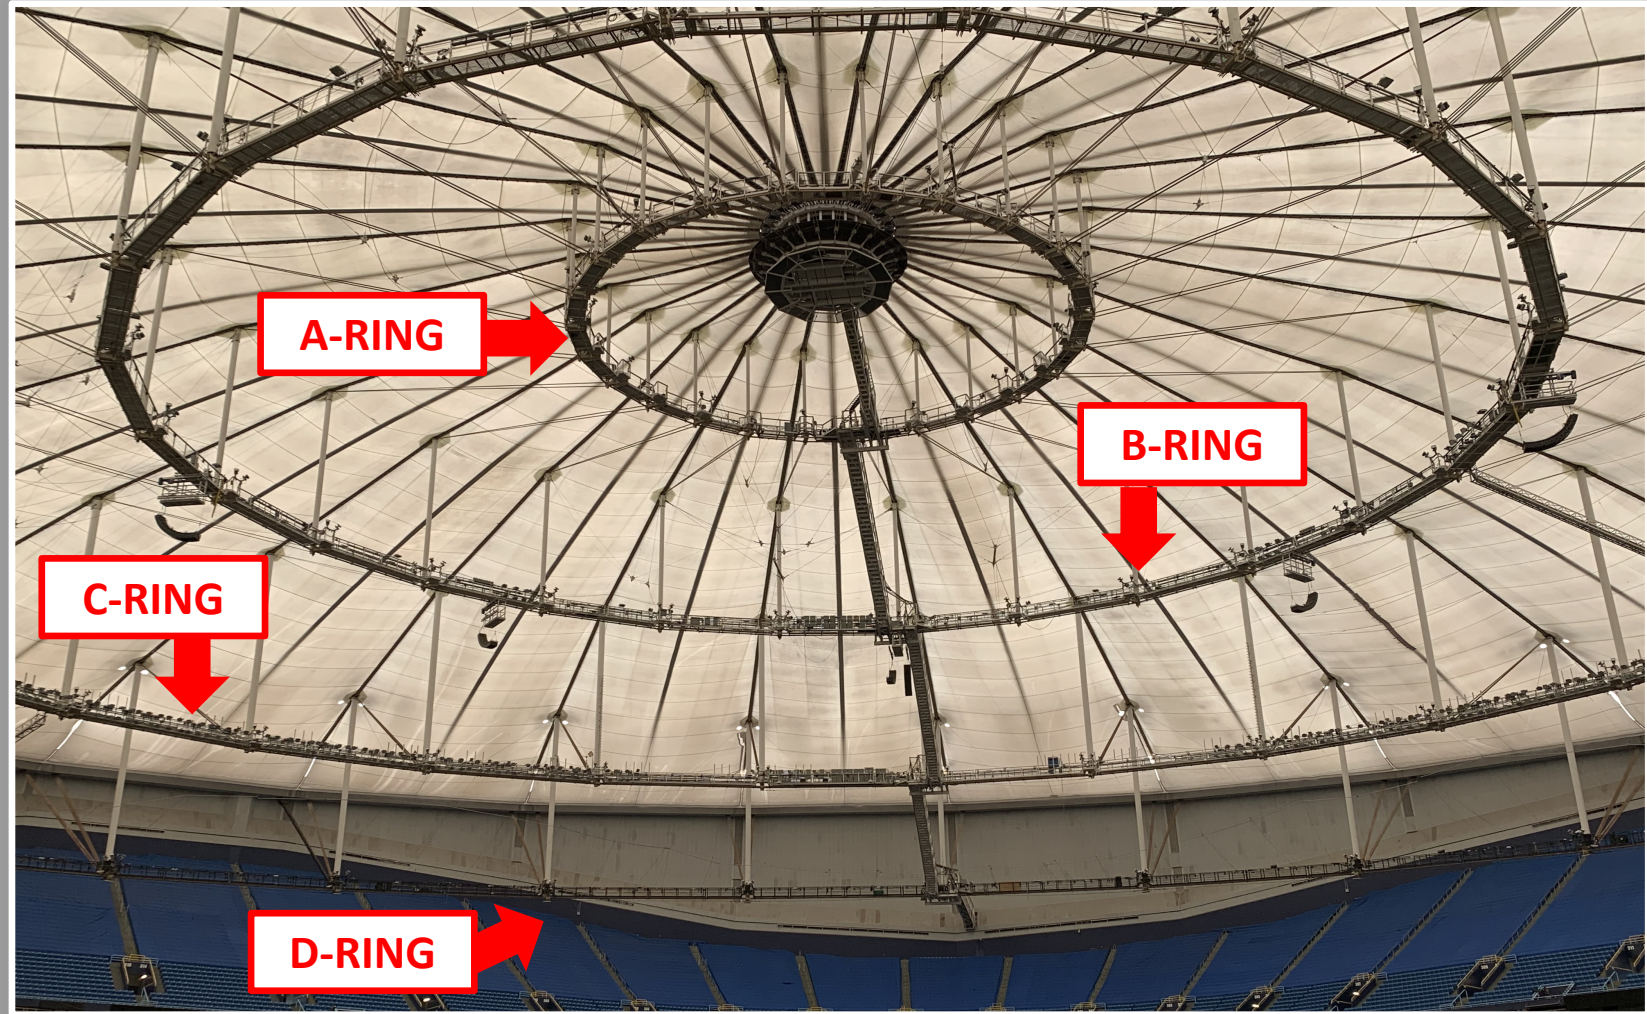

RULE #5: Ball striking the bullpen area and rebounding back onto the playing field: **In Play**

Tropicana Field Ground Rules

RULE #6: Batted ball strikes the higher wall at a point above the lower wall and bounds over the lower wall: **Home Run**

Tropicana Field Ground Rules

RULE #6 (Cont.): Batted ball strikes the higher wall at a point above the lower wall and bounds over the lower wall: **Home Run**

Tropicana Field Ground Rules

RULE #7: Batted ball strikes beyond the yellow line, including the fan safety railing: **Home Run**

Tropicana Field Ground Rules

Catwalks,
Lights, &
Suspended
Objects:

Tropicana Field Ground Rules

RULE #8: Batted ball strikes catwalk, light or suspended object over fair territory:

- a) Batted ball that strikes either of the lower two catwalks (known as the “c-Ring” and the “D-Ring”), including any lights or suspended objects attached to either of those catwalks as well as any angled support rods that connect the “C-Ring” to the masts that support the “D-Ring” in fair territory: **Home Run**

Tropicana Field Ground Rules

RULE #8: Batted ball strikes catwalk, light or suspended object over fair territory:

- b) Batted ball that strikes either of the upper catwalks (known as the “A-Ring” and the “B-Ring”), including the masts that support each of those catwalks as well as any angled support rods that connect the “B-Ring” to the masts that support the “C-Ring” in fair territory: **In Play**. If caught by fielder, batter is out and runners advance at own risk.