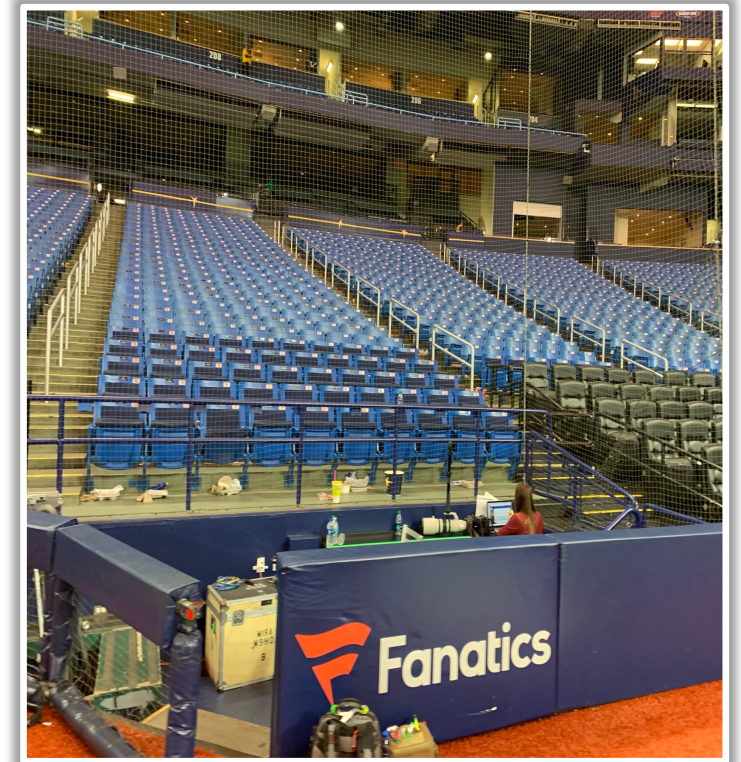

Tropicana Field Ground Rules

RULE #2: A batted or thrown ball striking the recessed support pole down the third base line in foul territory: **Out of Play**

Tropicana Field Ground Rules

RULE #3: A batted or thrown ball striking the extended safety netting support pole down the first base line in foul territory: **In Play**