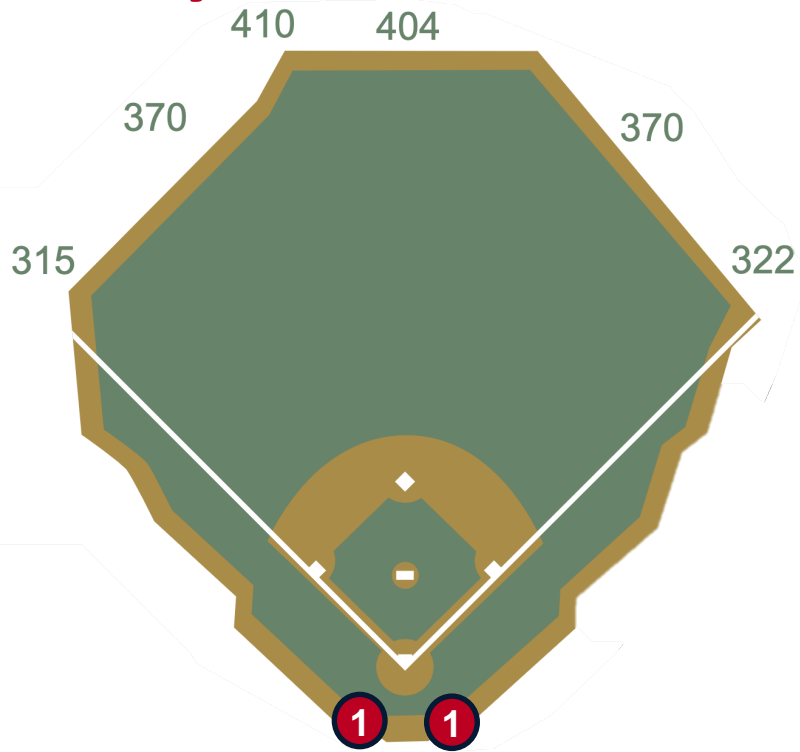

Tropicana Field

2024 Ground Rules

Date: March 28, 2024

Tropicana Field Ground Rules

RULE #1: A batted or thrown ball striking the protective screen behind the camera wells on the inside portions of the first and third base dugouts: **Out of Play**

Tropicana Field Ground Rules

RULE #2: A batted or thrown ball striking the recessed support pole down the third base line in foul territory: **Out of Play**

Tropicana Field Ground Rules

RULE #3: A batted or thrown ball striking the extended safety netting support pole down the first base line in foul territory: **In Play**

Tropicana Field Ground Rules

RULE #4: A ball is deemed to be lodged if, in the umpire's judgement, it has become unplayable by going behind equipment, the seating area or otherwise.

Tropicana Field Ground Rules