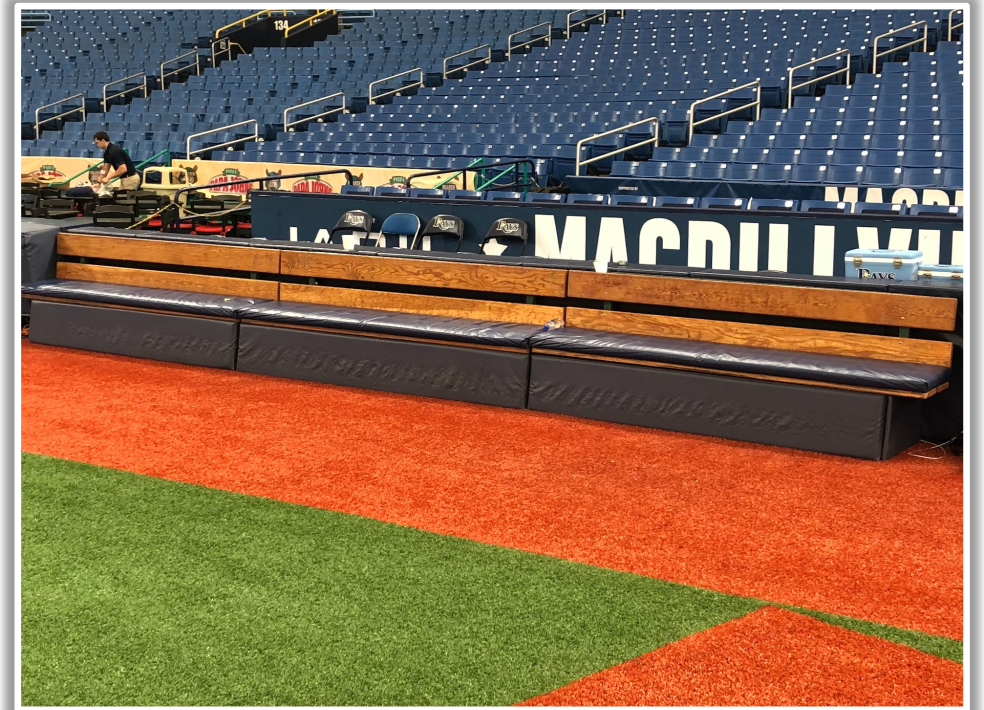

Tropicana Field

2024 Ground Rules

Date: March 28, 2024

Tropicana Field Ground Rules

RULE #1: A batted or thrown ball striking the protective screen behind the camera wells on the inside portions of the first and third base dugouts: **Out of Play**

Tropicana Field Ground Rules

RULE #2: A batted or thrown ball striking the recessed support pole down the third base line in foul territory: **Out of Play**

Tropicana Field Ground Rules

RULE #3: A batted or thrown ball striking the extended safety netting support pole down the first base line in foul territory: **In Play**

Tropicana Field Ground Rules

RULE #4: A ball is deemed to be lodged if, in the umpire's judgement, it has become unplayable by going behind equipment, the seating area or otherwise.

Tropicana Field Ground Rules

Tropicana Field Ground Rules

Catwalks,
Lights, &
Suspended
Objects:

Tropicana Field Ground Rules

RULE #8: Batted ball strikes catwalk, light or suspended object over fair territory:

- a) Batted ball that strikes either of the lower two catwalks (known as the “c-Ring” and the “D-Ring”), including any lights or suspended objects attached to either of those catwalks as well as any angled support rods that connect the “C-Ring” to the masts that support the “D-Ring” in fair territory: **Home Run**