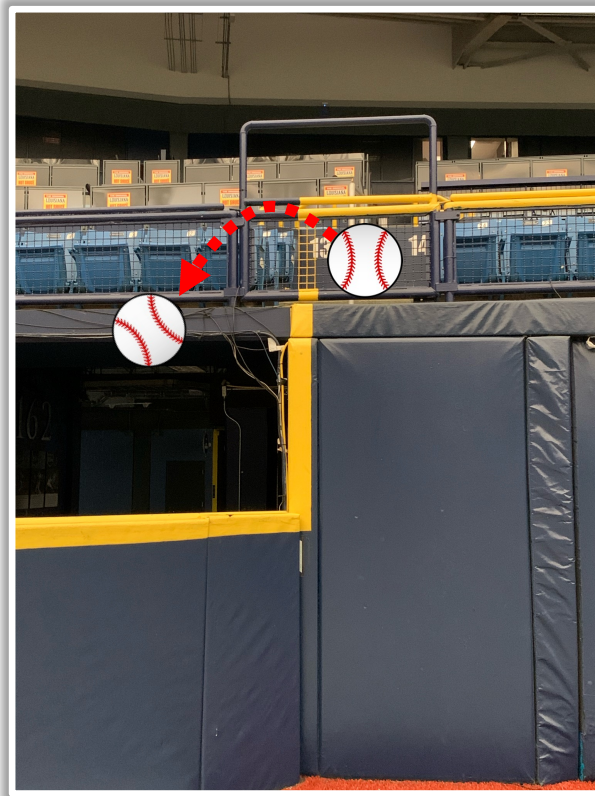

Tropicana Field Ground Rules

RULE #2: A batted or thrown ball striking the recessed support pole down the third base line in foul territory: **Out of Play**

Tropicana Field Ground Rules

RULE #3: A batted or thrown ball striking the extended safety netting support pole down the first base line in foul territory: **In Play**

Tropicana Field Ground Rules

RULE #4: A ball is deemed to be lodged if, in the umpire's judgement, it has become unplayable by going behind equipment, the seating area or otherwise.

Tropicana Field Ground Rules

RULE #5: Ball striking the bullpen area and rebounding back onto the playing field: **In Play**

Tropicana Field Ground Rules

RULE #6: Batted ball strikes the higher wall at a point above the lower wall and bounds over the lower wall: **Home Run**

Tropicana Field Ground Rules

RULE #6 (Cont.): Batted ball strikes the higher wall at a point above the lower wall and bounds over the lower wall: **Home Run**

Tropicana Field Ground Rules

RULE #7: Batted ball strikes beyond the yellow line, including the fan safety railing: **Home Run**