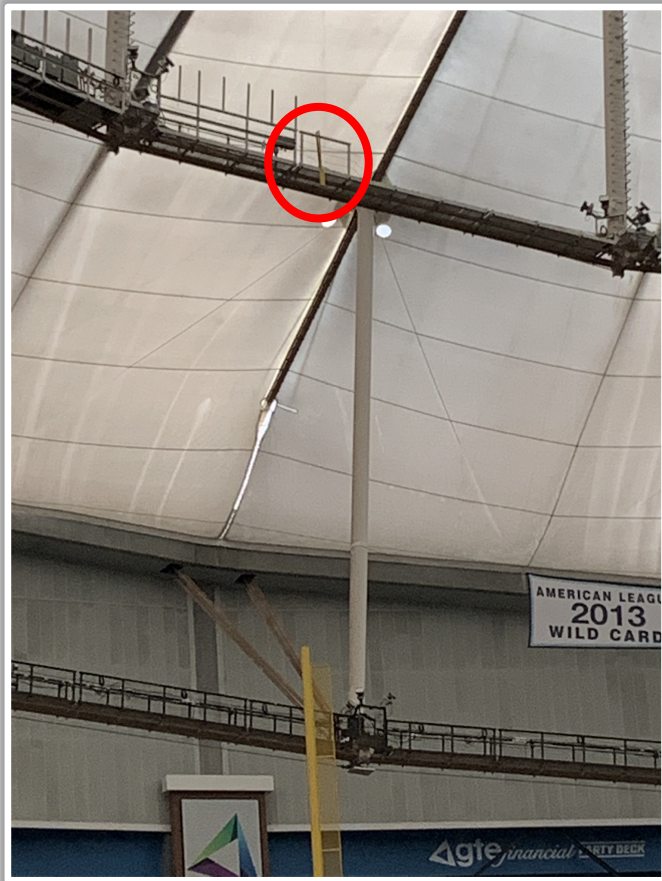

Tropicana Field Ground Rules

Catwalks,
Lights, &
Suspended
Objects:

Tropicana Field Ground Rules

RULE #8: Batted ball strikes catwalk, light or suspended object over fair territory:

- a) Batted ball that strikes either of the lower two catwalks (known as the “c-Ring” and the “D-Ring”), including any lights or suspended objects attached to either of those catwalks as well as any angled support rods that connect the “C-Ring” to the masts that support the “D-Ring” in fair territory: **Home Run**

3B Pitcher Camera

Tropicana Field Ground Rules

LF Fan Safety Netting Photos:

Tropicana Field Ground Rules

LF Foul Territory Photos:

Tropicana Field Ground Rules

LF Foul Pole Photos:

Tropicana Field Ground Rules