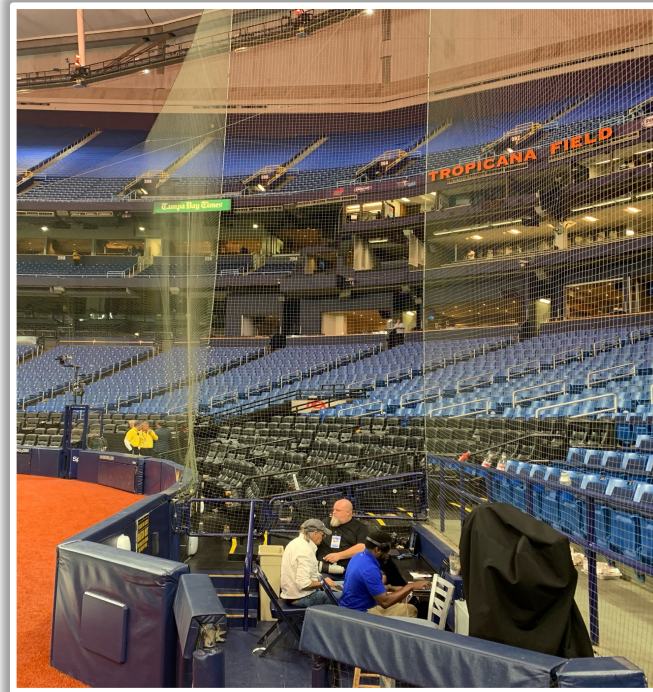

Tropicana Field

2024 Ground Rules

Date: March 28, 2024

Tropicana Field Ground Rules

RULE #1: A batted or thrown ball striking the protective screen behind the camera wells on the inside portions of the first and third base dugouts: **Out of Play**

Tropicana Field Ground Rules

RULE #2: A batted or thrown ball striking the recessed support pole down the third base line in foul territory: **Out of Play**

Tropicana Field Ground Rules

RULE #3: A batted or thrown ball striking the extended safety netting support pole down the first base line in foul territory: **In Play**

Tropicana Field Ground Rules

RULE #4: A ball is deemed to be lodged if, in the umpire's judgement, it has become unplayable by going behind equipment, the seating area or otherwise.

Tropicana Field Ground Rules