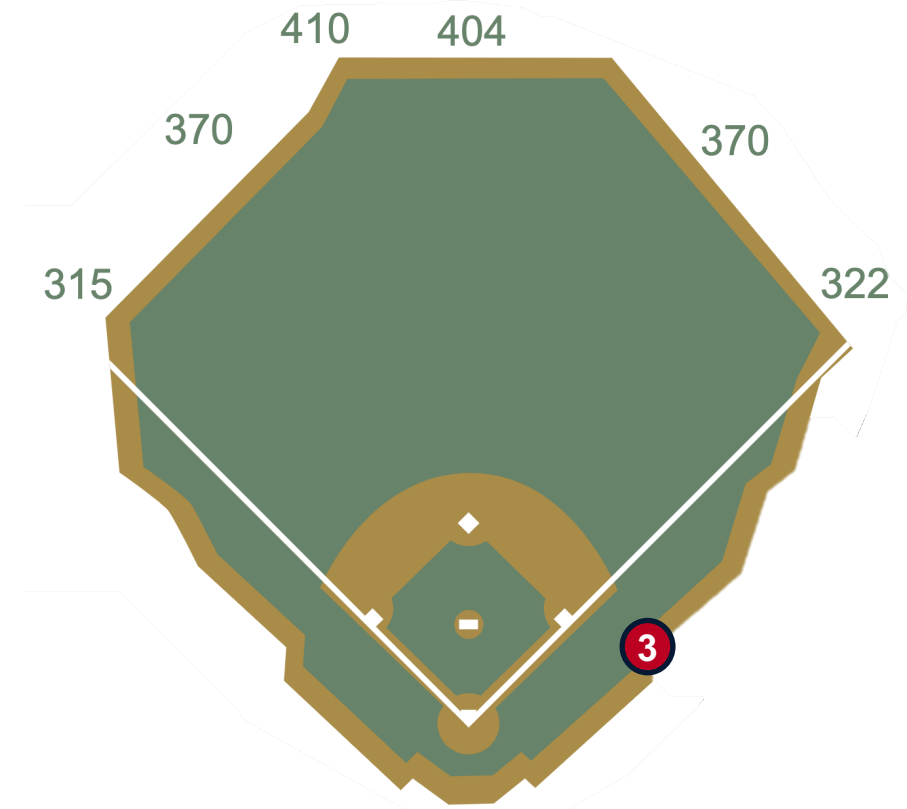

Tropicana Field

2024 Ground Rules

Date: March 28, 2024

Tropicana Field Ground Rules

RULE #1: A batted or thrown ball striking the protective screen behind the camera wells on the inside portions of the first and third base dugouts: **Out of Play**

Tropicana Field Ground Rules

RULE #2: A batted or thrown ball striking the recessed support pole down the third base line in foul territory: **Out of Play**

Tropicana Field Ground Rules

RULE #3: A batted or thrown ball striking the extended safety netting support pole down the first base line in foul territory: **In Play**

Tropicana Field Ground Rules

RULE #4: A ball is deemed to be lodged if, in the umpire's judgement, it has become unplayable by going behind equipment, the seating area or otherwise.

Tropicana Field Ground Rules