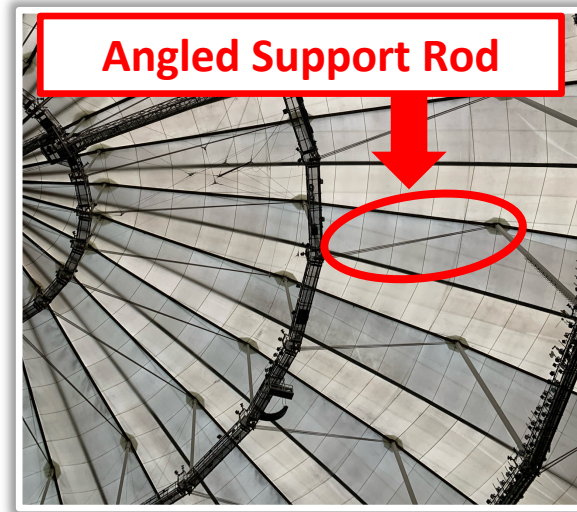

Tropicana Field Ground Rules

Catwalks,
Lights, &
Suspended
Objects:

Tropicana Field Ground Rules

RULE #8: Batted ball strikes catwalk, light or suspended object over fair territory:

- a) Batted ball that strikes either of the lower two catwalks (known as the “c-Ring” and the “D-Ring”), including any lights or suspended objects attached to either of those catwalks as well as any angled support rods that connect the “C-Ring” to the masts that support the “D-Ring” in fair territory: **Home Run**

Tropicana Field Ground Rules

RULE #8: Batted ball strikes catwalk, light or suspended object over fair territory:

- b) Batted ball that strikes either of the upper catwalks (known as the “A-Ring” and the “B-Ring”), including the masts that support each of those catwalks as well as any angled support rods that connect the “B-Ring” to the masts that support the “C-Ring” in fair territory: **In Play**. If caught by fielder, batter is out and runners advance at own risk.