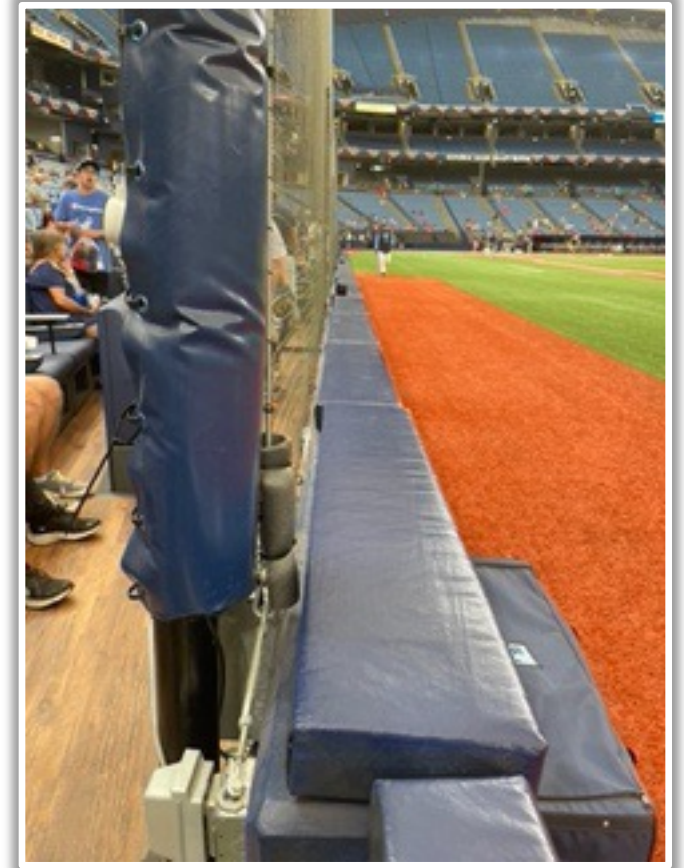

Tropicana Field Ground Rules

RF Extended Fan Safety Netting Photos: