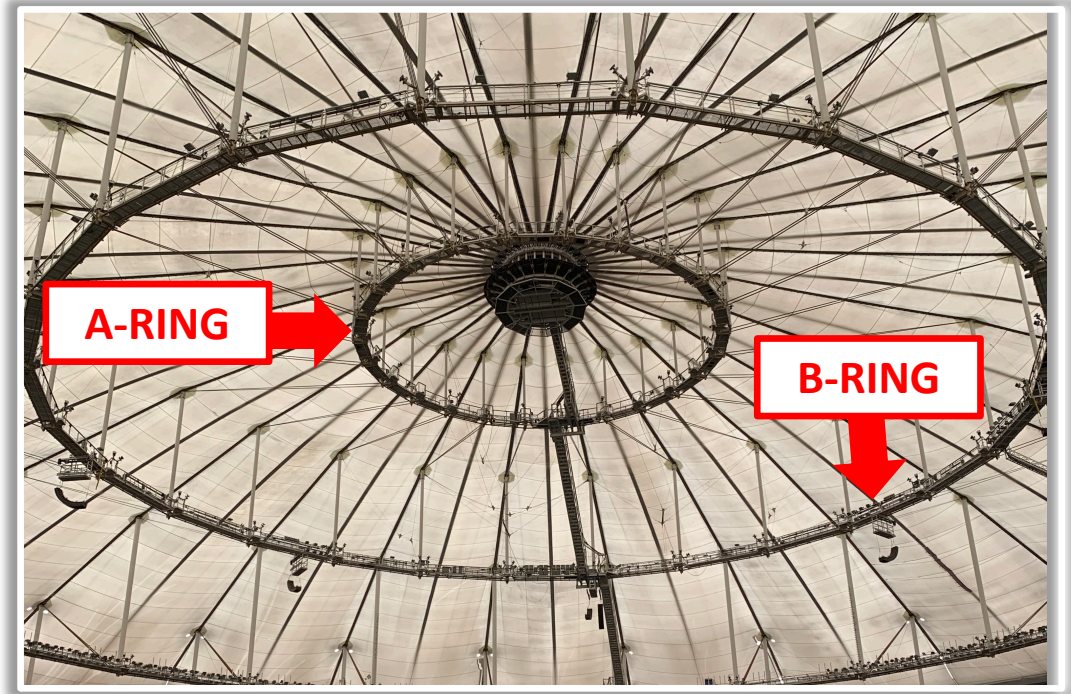

Tropicana Field Ground Rules

RULE #6 (Cont.): Batted ball strikes the higher wall at a point above the lower wall and bounds over the lower wall: **Home Run**

Tropicana Field Ground Rules

RULE #7: Batted ball strikes beyond the yellow line, including the fan safety railing: **Home Run**

Tropicana Field Ground Rules

Catwalks,
Lights, &
Suspended
Objects:

Tropicana Field Ground Rules

RULE #8: Batted ball strikes catwalk, light or suspended object over fair territory:

- a) Batted ball that strikes either of the lower two catwalks (known as the “c-Ring” and the “D-Ring”), including any lights or suspended objects attached to either of those catwalks as well as any angled support rods that connect the “C-Ring” to the masts that support the “D-Ring” in fair territory: **Home Run**

Tropicana Field Ground Rules

RULE #8: Batted ball strikes catwalk, light or suspended object over fair territory:

- b) Batted ball that strikes either of the upper catwalks (known as the “A-Ring” and the “B-Ring”), including the masts that support each of those catwalks as well as any angled support rods that connect the “B-Ring” to the masts that support the “C-Ring” in fair territory: **In Play**. If caught by fielder, batter is out and runners advance at own risk.