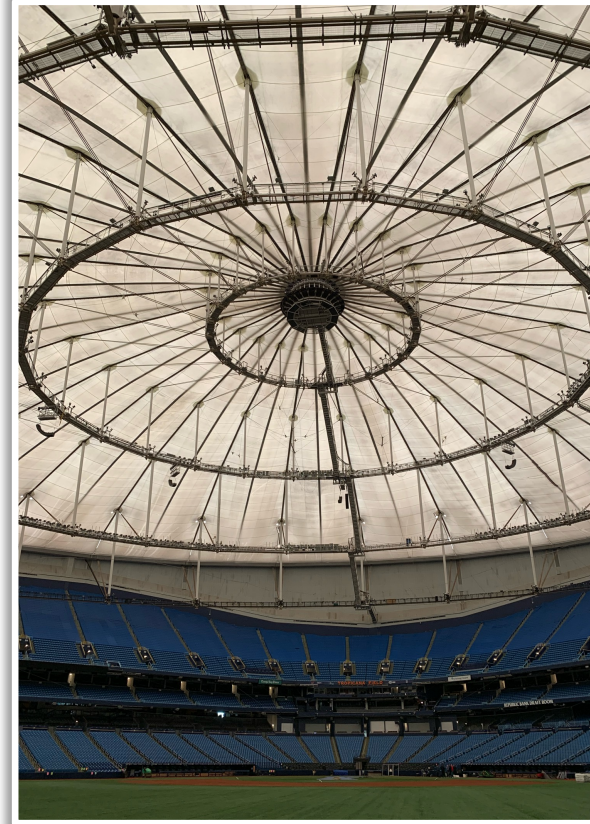

Tropicana Field Ground Rules

RULE #8: Batted ball strikes catwalk, light or suspended object over fair territory:

- c) Batted ball that is not judged a home run and remains on a catwalk, light, or suspended object: **Two Bases**