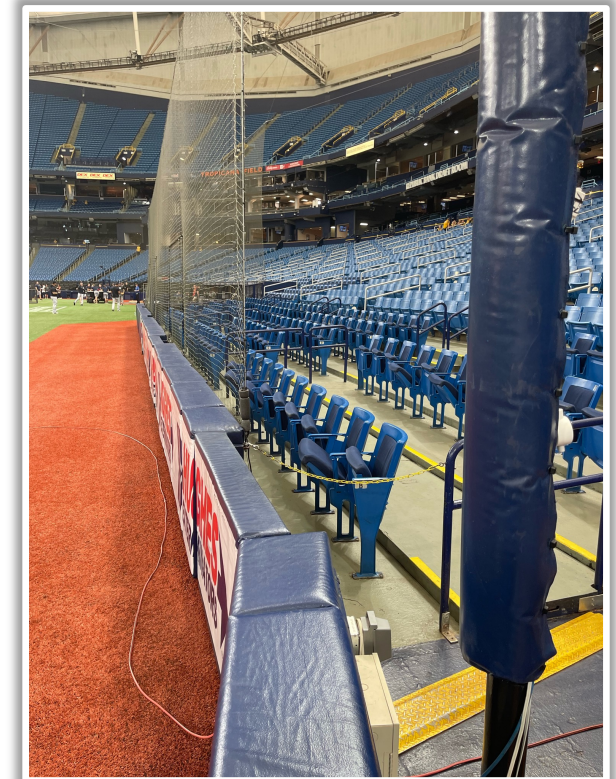

Tropicana Field

2024 Ground Rules

Date: March 28, 2024

Tropicana Field Ground Rules

RULE #1: A batted or thrown ball striking the protective screen behind the camera wells on the inside portions of the first and third base dugouts: **Out of Play**

Tropicana Field Ground Rules

RULE #2: A batted or thrown ball striking the recessed support pole down the third base line in foul territory: **Out of Play**

Tropicana Field Ground Rules

RULE #3: A batted or thrown ball striking the extended safety netting support pole down the first base line in foul territory: **In Play**

Tropicana Field Ground Rules

RULE #4: A ball is deemed to be lodged if, in the umpire's judgement, it has become unplayable by going behind equipment, the seating area or otherwise.

Tropicana Field Ground Rules

Tropicana Field Ground Rules

Catwalks,
Lights, &
Suspended
Objects:

Tropicana Field Ground Rules

RULE #8: Batted ball strikes catwalk, light or suspended object over fair territory:

- a) Batted ball that strikes either of the lower two catwalks (known as the “c-Ring” and the “D-Ring”), including any lights or suspended objects attached to either of those catwalks as well as any angled support rods that connect the “C-Ring” to the masts that support the “D-Ring” in fair territory: **Home Run**