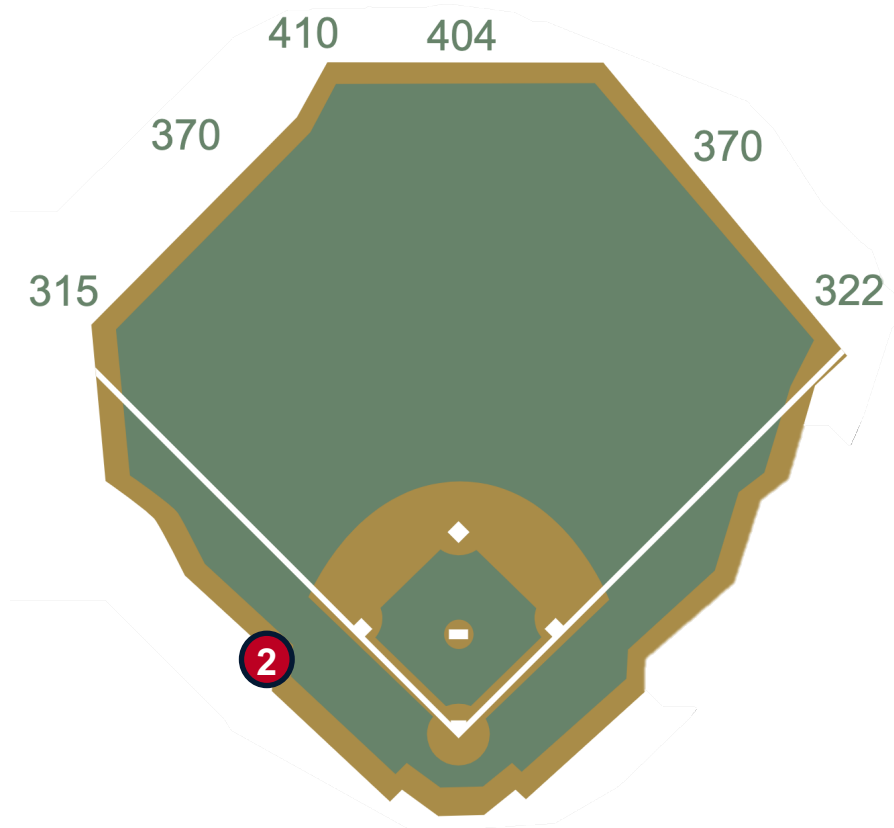

Tropicana Field

2024 Ground Rules

Date: March 28, 2024

Tropicana Field Ground Rules

RULE #1: A batted or thrown ball striking the protective screen behind the camera wells on the inside portions of the first and third base dugouts: **Out of Play**

Tropicana Field Ground Rules

RULE #2: A batted or thrown ball striking the recessed support pole down the third base line in foul territory: **Out of Play**

Tropicana Field Ground Rules

RULE #3: A batted or thrown ball striking the extended safety netting support pole down the first base line in foul territory: **In Play**

Tropicana Field Ground Rules

RULE #4: A ball is deemed to be lodged if, in the umpire's judgement, it has become unplayable by going behind equipment, the seating area or otherwise.

Tropicana Field Ground Rules