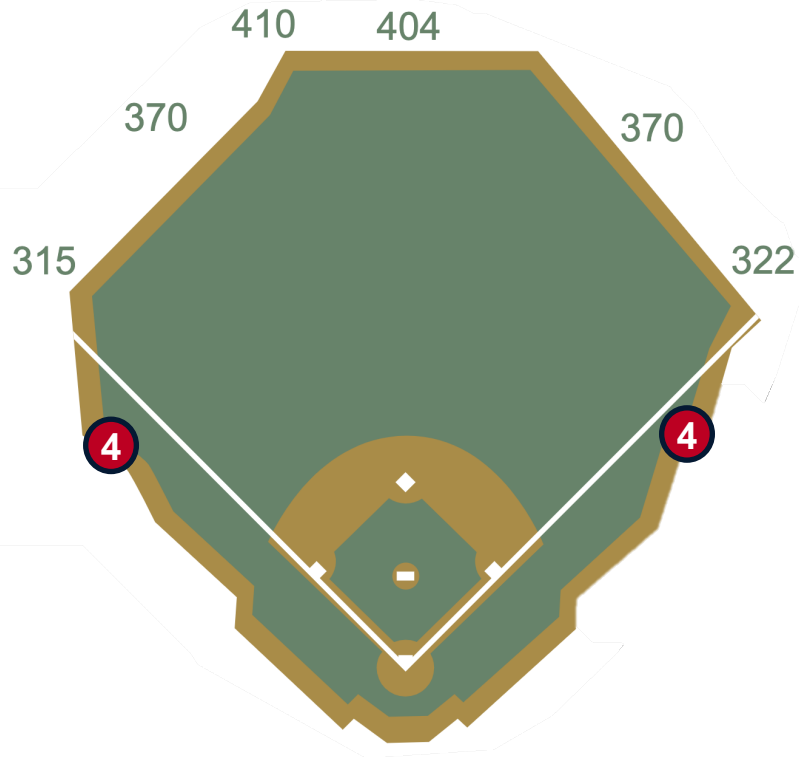

Tropicana Field

2024 Ground Rules

Date: March 28, 2024

Tropicana Field Ground Rules

RULE #1: A batted or thrown ball striking the protective screen behind the camera wells on the inside portions of the first and third base dugouts: **Out of Play**

Tropicana Field Ground Rules

RULE #2: A batted or thrown ball striking the recessed support pole down the third base line in foul territory: **Out of Play**

Tropicana Field Ground Rules

RULE #3: A batted or thrown ball striking the extended safety netting support pole down the first base line in foul territory: **In Play**

Tropicana Field Ground Rules

RULE #4: A ball is deemed to be lodged if, in the umpire's judgement, it has become unplayable by going behind equipment, the seating area or otherwise.

Tropicana Field Ground Rules