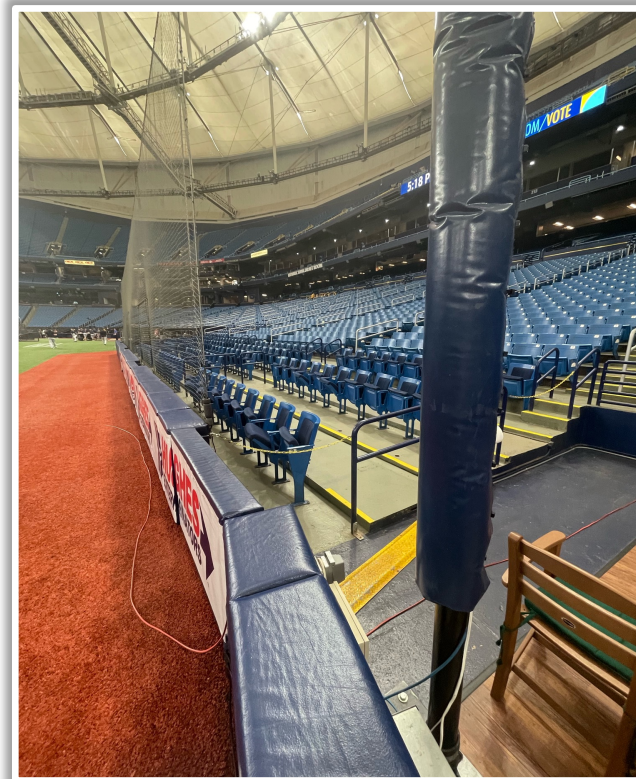

Tropicana Field

2024 Ground Rules

Date: March 28, 2024

Tropicana Field Ground Rules

RULE #1: A batted or thrown ball striking the protective screen behind the camera wells on the inside portions of the first and third base dugouts: **Out of Play**

Tropicana Field Ground Rules

RULE #2: A batted or thrown ball striking the recessed support pole down the third base line in foul territory: **Out of Play**

Tropicana Field Ground Rules

RULE #3: A batted or thrown ball striking the extended safety netting support pole down the first base line in foul territory: **In Play**

Tropicana Field Ground Rules

RULE #4: A ball is deemed to be lodged if, in the umpire's judgement, it has become unplayable by going behind equipment, the seating area or otherwise.

Tropicana Field Ground Rules

Tropicana Field Ground Rules

Catwalks,
Lights, &
Suspended
Objects:

Tropicana Field Ground Rules

RULE #8: Batted ball strikes catwalk, light or suspended object over fair territory:

- a) Batted ball that strikes either of the lower two catwalks (known as the “c-Ring” and the “D-Ring”), including any lights or suspended objects attached to either of those catwalks as well as any angled support rods that connect the “C-Ring” to the masts that support the “D-Ring” in fair territory: **Home Run**