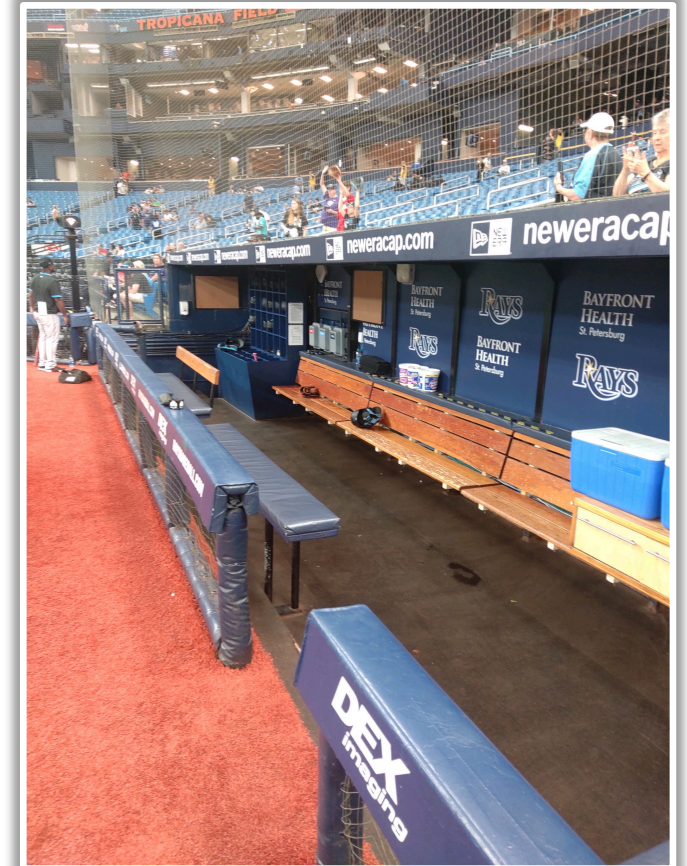

Tropicana Field Ground Rules

3B Dugout Photos: