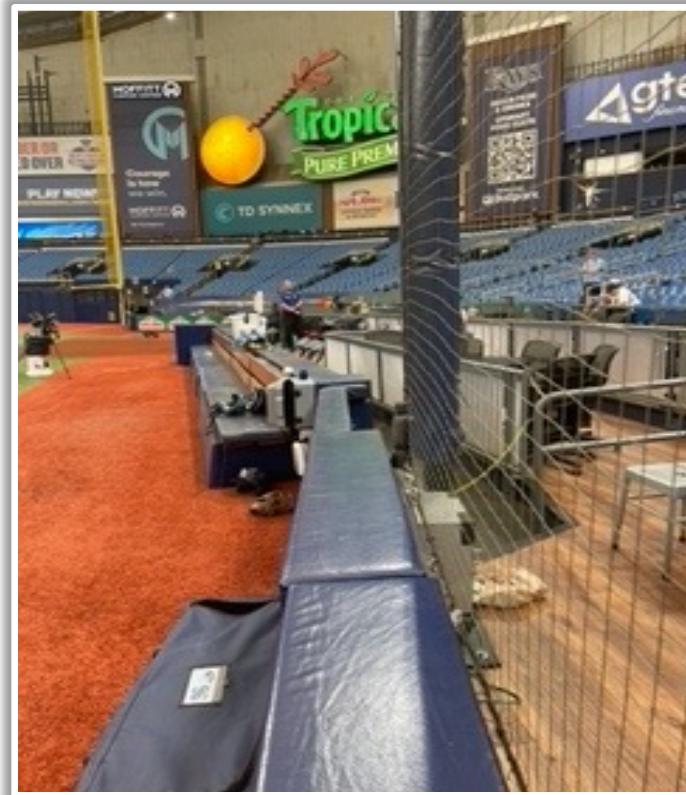

Tropicana Field

2024 Ground Rules

Date: March 28, 2024

Tropicana Field Ground Rules

RULE #1: A batted or thrown ball striking the protective screen behind the camera wells on the inside portions of the first and third base dugouts: **Out of Play**

Tropicana Field Ground Rules

RULE #2: A batted or thrown ball striking the recessed support pole down the third base line in foul territory: **Out of Play**

Tropicana Field Ground Rules

RULE #3: A batted or thrown ball striking the extended safety netting support pole down the first base line in foul territory: **In Play**

Tropicana Field Ground Rules

RULE #4: A ball is deemed to be lodged if, in the umpire's judgement, it has become unplayable by going behind equipment, the seating area or otherwise.

Tropicana Field Ground Rules

Tropicana Field Ground Rules

Catwalks,
Lights, &
Suspended
Objects:

Tropicana Field Ground Rules

RULE #8: Batted ball strikes catwalk, light or suspended object over fair territory:

- a) Batted ball that strikes either of the lower two catwalks (known as the “c-Ring” and the “D-Ring”), including any lights or suspended objects attached to either of those catwalks as well as any angled support rods that connect the “C-Ring” to the masts that support the “D-Ring” in fair territory: **Home Run**