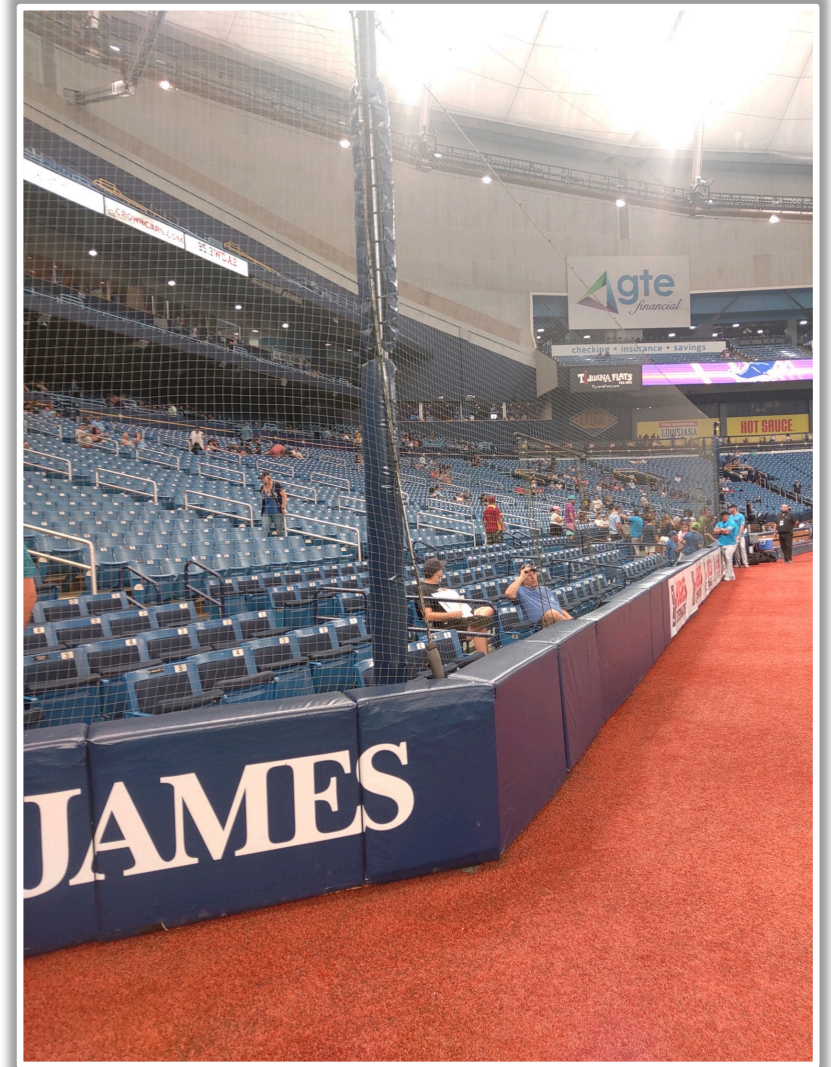

Tropicana Field Ground Rules

LF Fan Safety Netting Photos: