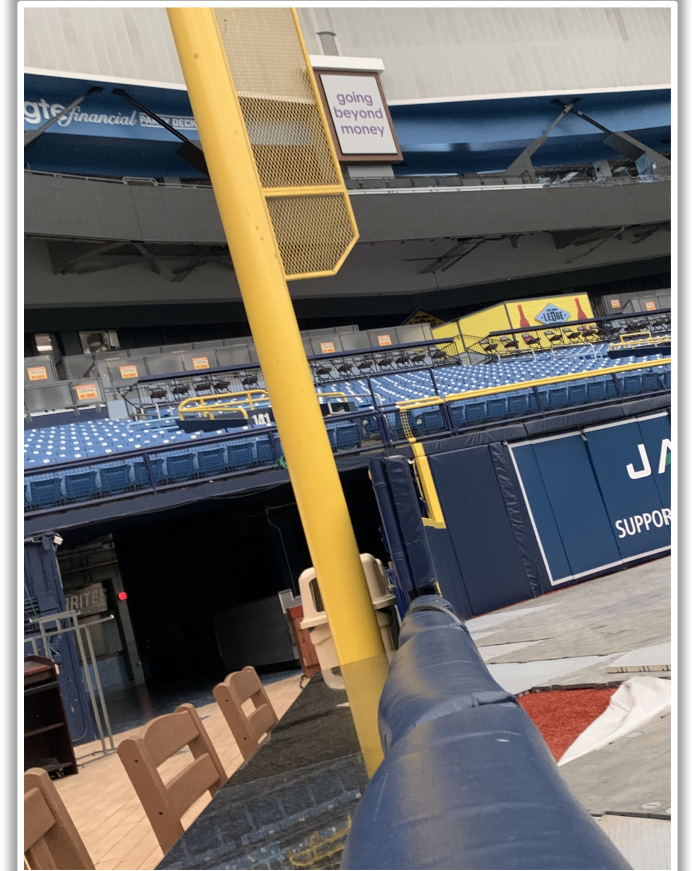

Tropicana Field Ground Rules

Catwalks,
Lights, &
Suspended
Objects:

Tropicana Field Ground Rules

RULE #8: Batted ball strikes catwalk, light or suspended object over fair territory:

- a) Batted ball that strikes either of the lower two catwalks (known as the “c-Ring” and the “D-Ring”), including any lights or suspended objects attached to either of those catwalks as well as any angled support rods that connect the “C-Ring” to the masts that support the “D-Ring” in fair territory: **Home Run**

3B Pitcher Camera

Tropicana Field Ground Rules

LF Fan Safety Netting Photos:

Tropicana Field Ground Rules

LF Foul Territory Photos:

Tropicana Field Ground Rules

LF Foul Pole Photos:

Tropicana Field Ground Rules