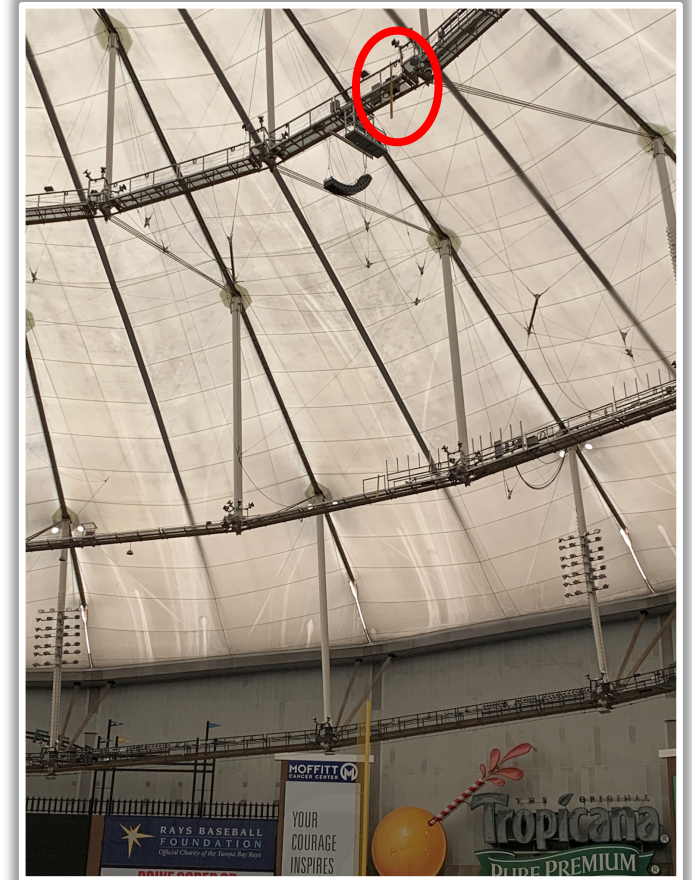

Tropicana Field Ground Rules

Catwalks,
Lights, &
Suspended
Objects:

Tropicana Field Ground Rules

RULE #8: Batted ball strikes catwalk, light or suspended object over fair territory:

- a) Batted ball that strikes either of the lower two catwalks (known as the “c-Ring” and the “D-Ring”), including any lights or suspended objects attached to either of those catwalks as well as any angled support rods that connect the “C-Ring” to the masts that support the “D-Ring” in fair territory: **Home Run**

LF Wall Photos:

Tropicana Field Ground Rules

CF Wall:

Tropicana Field Ground Rules

RF Wall Photos:

Tropicana Field Ground Rules

RF Foul Pole Photos:

Tropicana Field Ground Rules

RF Foul Territory Photos:

Tropicana Field Ground Rules

RF Extended Fan Safety Netting Photos:

Tropicana Field Ground Rules

1B Dugout Photos:

Tropicana Field Ground Rules

1B iPad Camera Photos:

1B Batter Camera