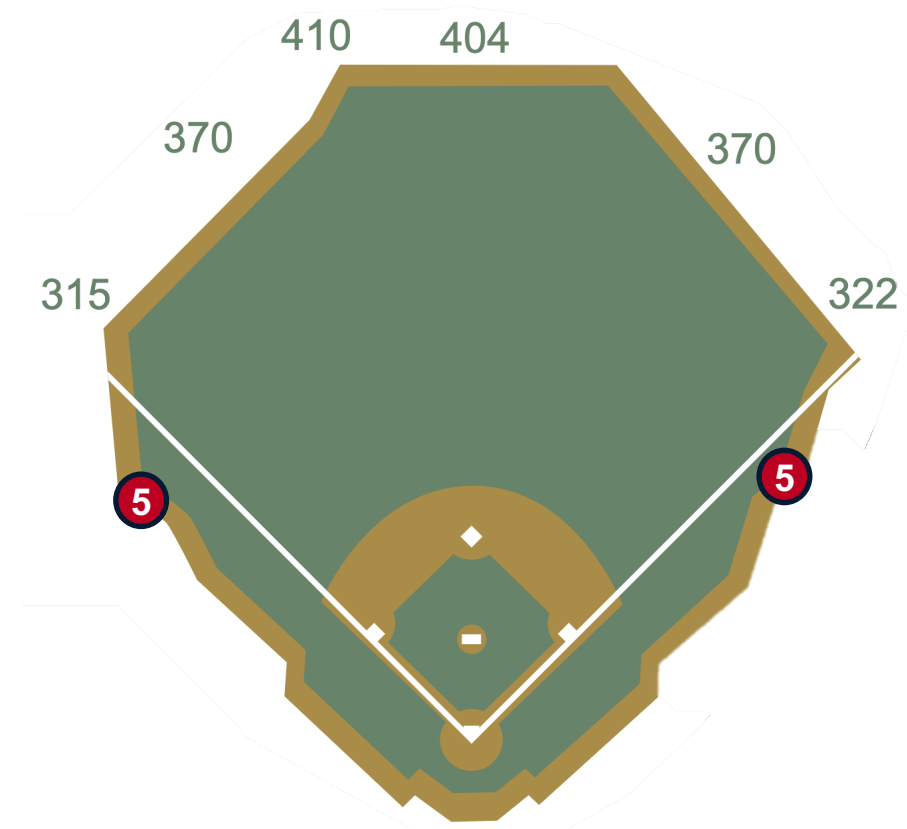

Tropicana Field Ground Rules

RULE #5: Ball striking the bullpen area and rebounding back onto the playing field: **In Play**