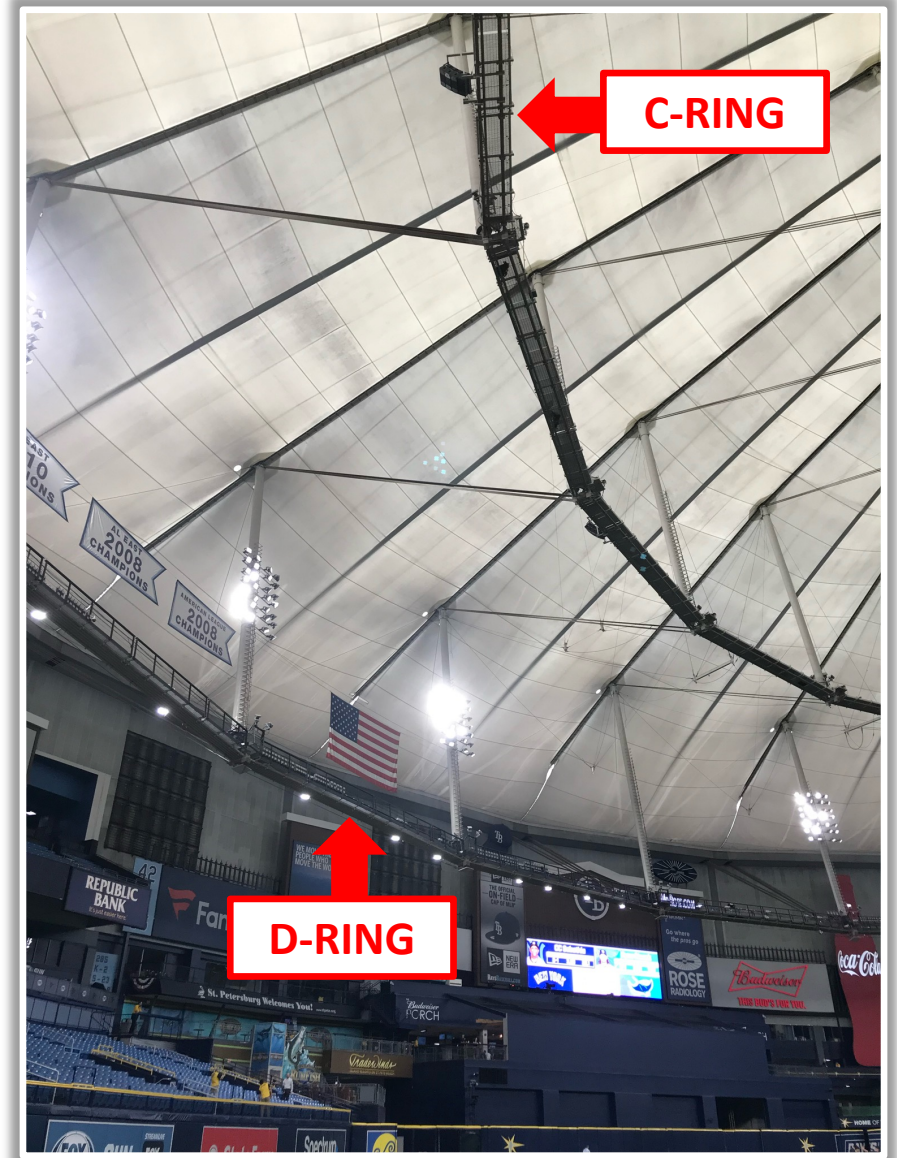

Tropicana Field Ground Rules

RULE #6 (Cont.): Batted ball strikes the higher wall at a point above the lower wall and bounds over the lower wall: **Home Run**

Tropicana Field Ground Rules

RULE #7: Batted ball strikes beyond the yellow line, including the fan safety railing: **Home Run**

Tropicana Field Ground Rules

Catwalks,
Lights, &
Suspended
Objects:

Tropicana Field Ground Rules

RULE #8: Batted ball strikes catwalk, light or suspended object over fair territory:

- a) Batted ball that strikes either of the lower two catwalks (known as the “c-Ring” and the “D-Ring”), including any lights or suspended objects attached to either of those catwalks as well as any angled support rods that connect the “C-Ring” to the masts that support the “D-Ring” in fair territory: **Home Run**

Tropicana Field Ground Rules

RULE #8: Batted ball strikes catwalk, light or suspended object over fair territory:

- b) Batted ball that strikes either of the upper catwalks (known as the “A-Ring” and the “B-Ring”), including the masts that support each of those catwalks as well as any angled support rods that connect the “B-Ring” to the masts that support the “C-Ring” in fair territory: **In Play**. If caught by fielder, batter is out and runners advance at own risk.