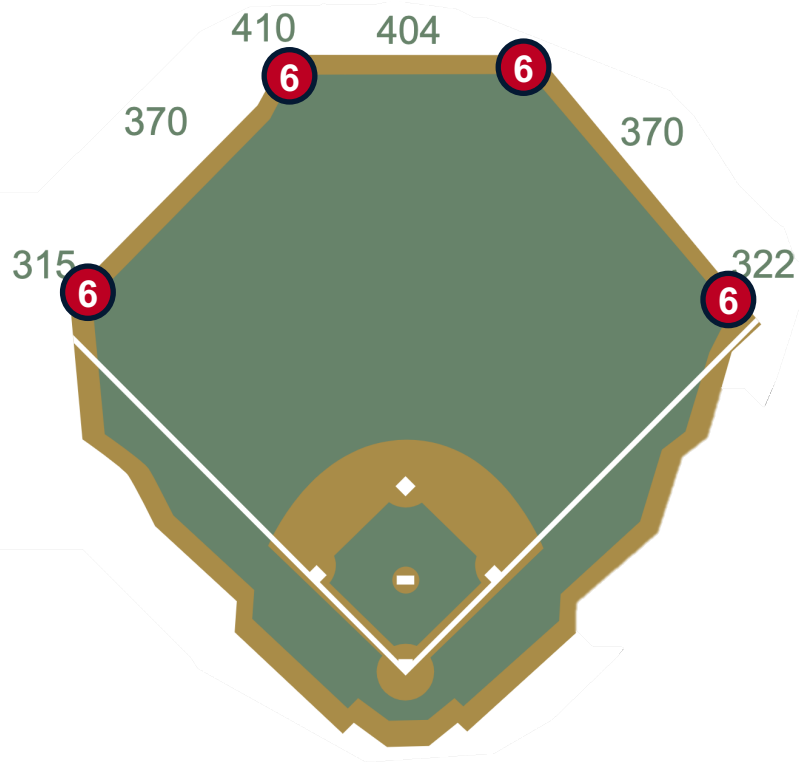

Tropicana Field Ground Rules

RULE #2: A batted or thrown ball striking the recessed support pole down the third base line in foul territory: **Out of Play**

Tropicana Field Ground Rules

RULE #3: A batted or thrown ball striking the extended safety netting support pole down the first base line in foul territory: **In Play**

RULE #5: Ball striking the bullpen area and rebounding back onto the playing field: **In Play**

Tropicana Field Ground Rules

RULE #6: Batted ball strikes the higher wall at a point above the lower wall and bounds over the lower wall: **Home Run**

Tropicana Field Ground Rules

RULE #6 (Cont.): Batted ball strikes the higher wall at a point above the lower wall and bounds over the lower wall: **Home Run**

Tropicana Field Ground Rules

RULE #7: Batted ball strikes beyond the yellow line, including the fan safety railing: **Home Run**