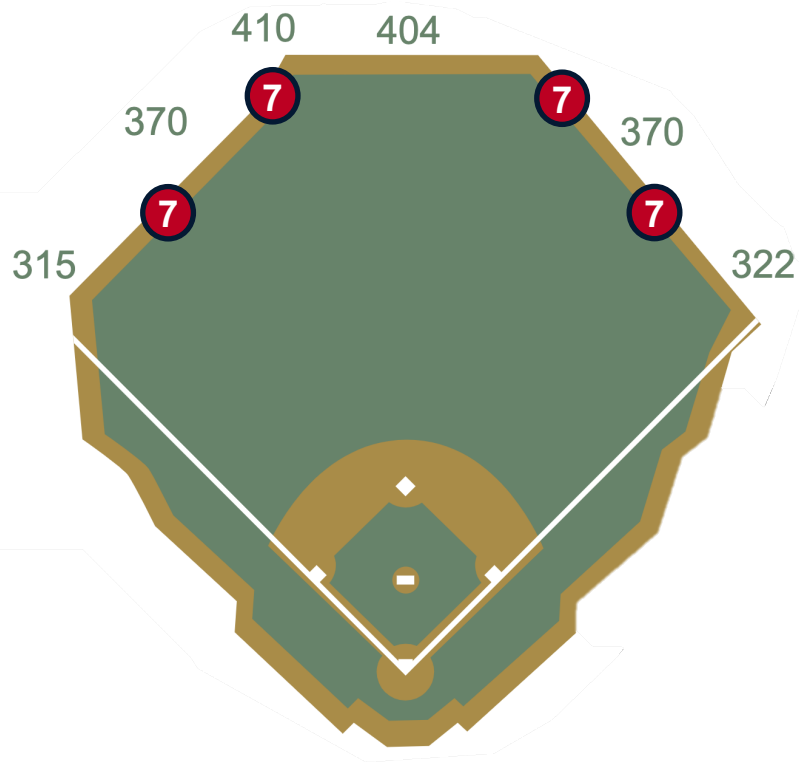

Tropicana Field Ground Rules

RULE #2: A batted or thrown ball striking the recessed support pole down the third base line in foul territory: **Out of Play**

Tropicana Field Ground Rules

RULE #3: A batted or thrown ball striking the extended safety netting support pole down the first base line in foul territory: **In Play**

RULE #5: Ball striking the bullpen area and rebounding back onto the playing field: **In Play**

Tropicana Field Ground Rules

RULE #6: Batted ball strikes the higher wall at a point above the lower wall and bounds over the lower wall: **Home Run**

Tropicana Field Ground Rules

RULE #6 (Cont.): Batted ball strikes the higher wall at a point above the lower wall and bounds over the lower wall: **Home Run**

Tropicana Field Ground Rules

RULE #7: Batted ball strikes beyond the yellow line, including the fan safety railing: **Home Run**