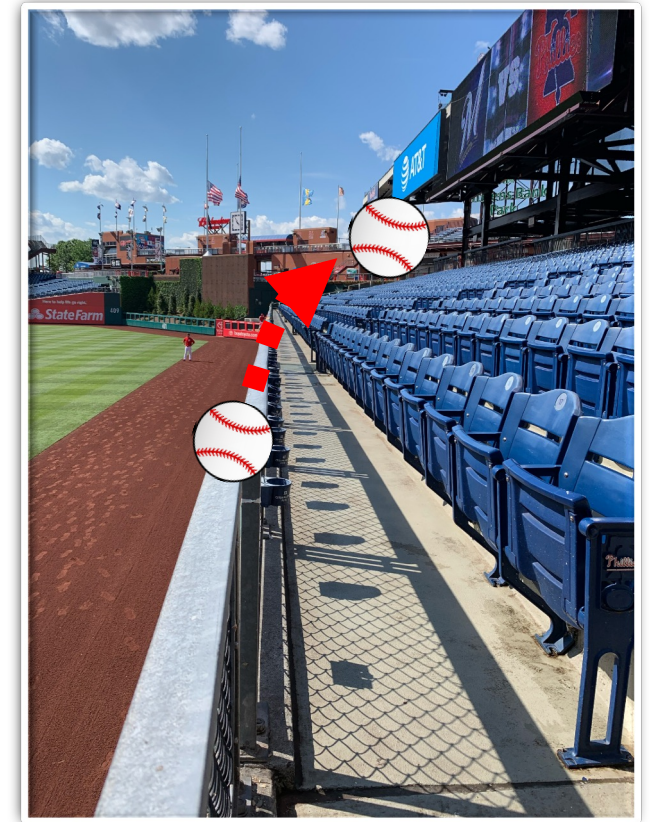

Citizens Bank Park Ground Rules

RULE #8: Ball hits to the right of the vertical yellow line above 387' mark on the fence in left-center field on the higher metal panels at a point above the lower metal panels and bounds over the lower metal panels: **Home Run**

Citizens Bank Park Ground Rules

RULE #9: Ball in flight hits on or to the left of the vertical yellow line above the 409' mark on the center field fence and goes over the lower center field fence: **Home Run**

Citizens Bank Park Ground Rules

RULE #10: Ball wedges in chain link fence in front of out-of-town scoreboard:
Two Bases

Citizens Bank Park Ground Rules

RULE #11: Ball in flight strikes fence or scoreboard at a point above the lower center field fence and continues over the lower center field fence: **Home Run**

Citizens Bank Park Ground Rules

RULE #12: Ball in flight strikes fence or scoreboard and goes over higher portion of outfield fence: **Two Bases**

Citizens Bank Park Ground Rules

RULE #13: Ball strikes top of outfield fence or scoreboard at a point above the stands and bounds into stands: **Home Run**