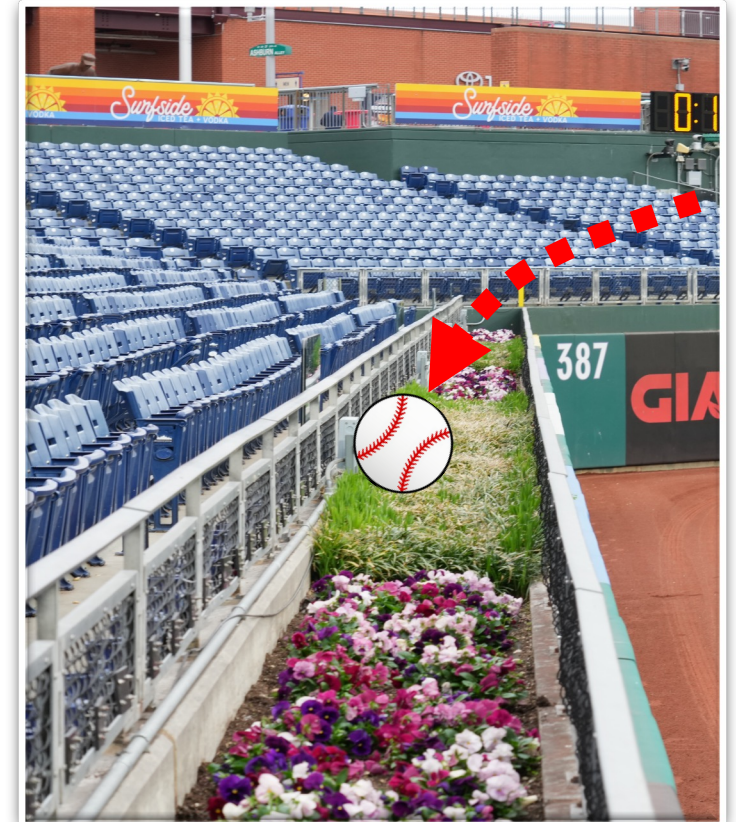

Citizens Bank Park Ground Rules

RULE #3: Bounding ball striking the portion of the metal panels in the outfield corners that are recessed: **Out of Play**

Citizens Bank Park Ground Rules

RULE #4: Ball in flight striking beyond the yellow line, including the plexiglass barriers along the top of outfield wall at the bottom of seating area walkways: **Home Run**

Citizens Bank Park Ground Rules

RULE #5: Ball in flight striking beyond the outfield metal panels in fair territory and landing in the flowerbed or striking the recessed metal panels:

Home Run

Citizens Bank Park Ground Rules

RULE #6: Ball hits to the left of the vertical yellow line above 387' mark on the fence in left-center field: **Home Run**

Citizens Bank Park Ground Rules

RULE #7: Ball hits on or to right of the vertical yellow line above 387' mark on the fence in left-center field and rebounds back onto the field: **In Play**

Citizens Bank Park Ground Rules

RULE #8: Ball hits to the right of the vertical yellow line above 387' mark on the fence in left-center field on the higher metal panels at a point above the lower metal panels and bounds over the lower metal panels: **Home Run**