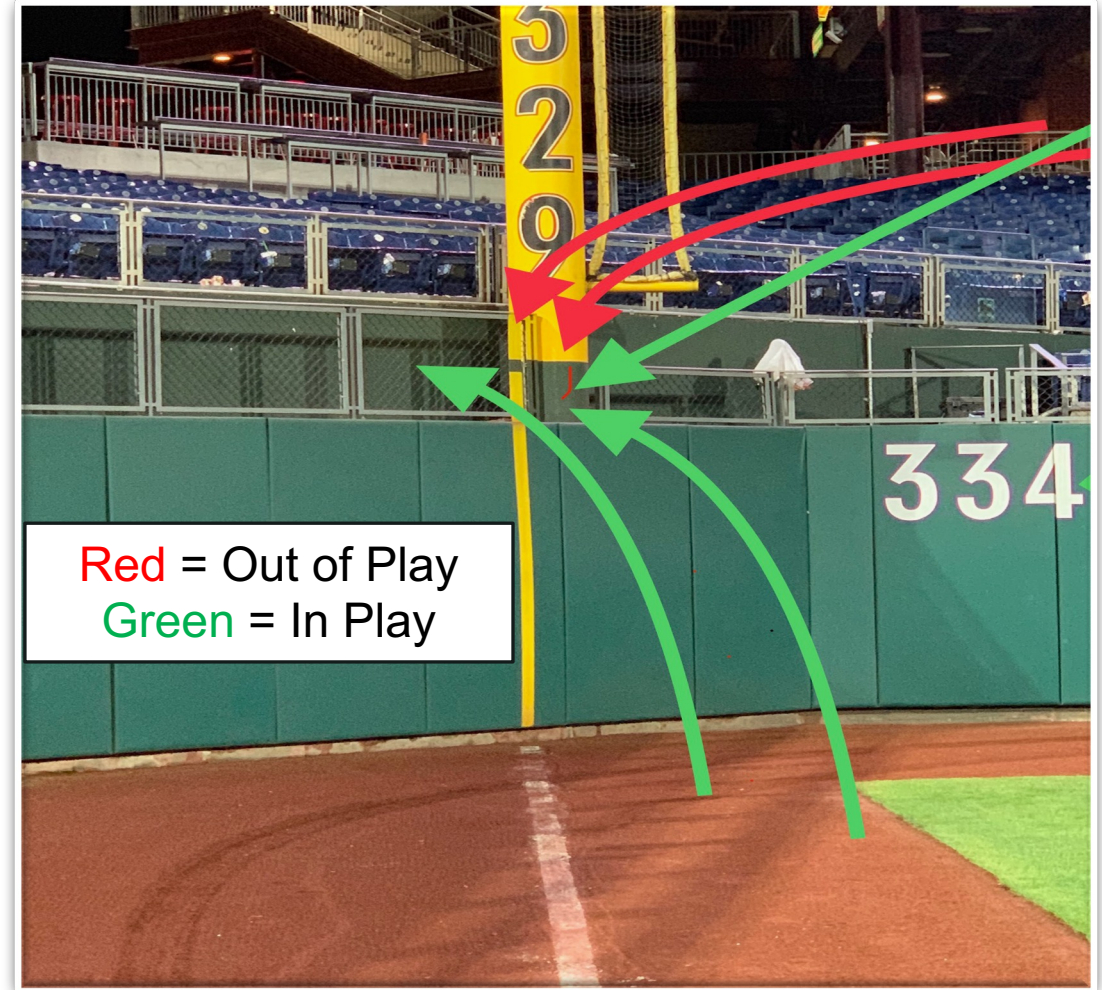

Citizens Bank Park Ground Rules

LF Corner Photos: