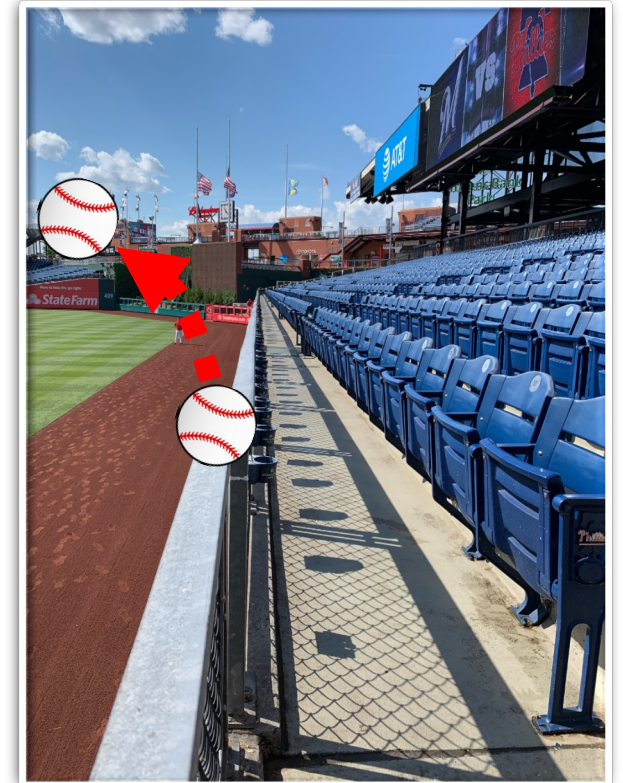

Citizens Bank Park Ground Rules

RULE #5: Ball in flight striking beyond the outfield metal panels in fair territory and landing in the flowerbed or striking the recessed metal panels:

Home Run

Citizens Bank Park Ground Rules

Citizens Bank Park Ground Rules

RULE #10: Ball wedges in chain link fence in front of out-of-town scoreboard:
Two Bases

Citizens Bank Park Ground Rules

RULE #11: Ball in flight strikes fence or scoreboard at a point above the lower center field fence and continues over the lower center field fence: **Home Run**

Citizens Bank Park Ground Rules

RULE #12: Ball in flight strikes fence or scoreboard and goes over higher portion of outfield fence: **Two Bases**

Citizens Bank Park Ground Rules

RULE #13: Ball strikes top of outfield fence or scoreboard at a point above the stands and bounds into stands: **Home Run**

Citizens Bank Park Ground Rules

RULE #14: Ball strikes top of outfield fence or scoreboard and rebounds onto the playing field: **In Play**

Citizens Bank Park Ground Rules

Backstop Photos:

Citizens Bank Park Ground Rules