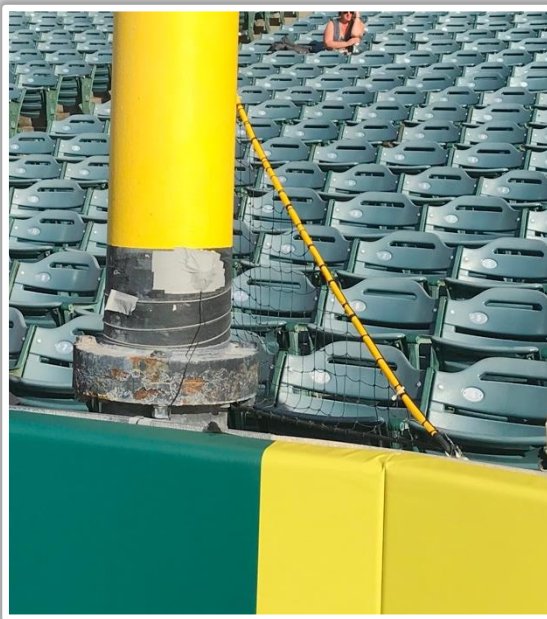

Angel Stadium Ground Rules

RULE #2: Ball striking or resting on padded flat area at the home plate end of both dugouts is considered in the dugout: **Out of Play**. If a fielder makes a catch, then steps or falls on top of the pad: **Dead ball with award of one base**

Angel Stadium Ground Rules

RULE #3: A fielder is permitted to lean on or reach over the padded flat area at the home plate end of both dugouts in an attempt to field the ball. If a fielder makes a catch while he is leaning on or reaching over this area: **In Play**

Angel Stadium Ground Rules

RULE #4: The netted extension from the foul pole to the top of the outfield wall is treated as part of the foul pole:

- Ball in flight striking extension: **Home Run**
- Ball striking the top of the outfield wall in fair territory then extension: **Home Run**
- Bounding ball (off of the playing surface) striking the extension: **Two Bases**

- Ball in flight striking vertical fence support above yellow square at top of outfield wall adjacent to the left field bullpen gate: **Home Run**
- Fair bounding ball striking vertical fence support above yellow square at top of outfield wall adjacent to the left field bullpen gate: **Out of Play, Two Bases**