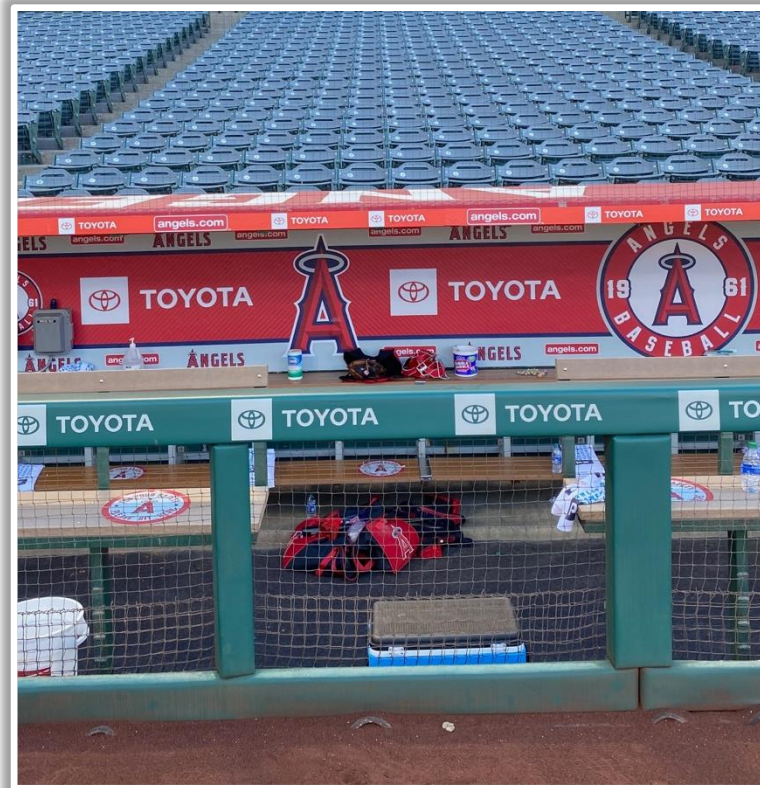

Angel Stadium

2026 Ground Rules

Date: March 25, 2026

Angel Stadium Ground Rules

RULE #1: Ball striking any forward facing green padded dugout or photographer well railing and rebounding onto the playing field: **In Play**

Angel Stadium Ground Rules

RULE #2: Ball striking or resting on padded flat area at the home plate end of both dugouts is considered in the dugout: **Out of Play**. If a fielder makes a catch, then steps or falls on top of the pad: **Dead ball with award of one base**

Angel Stadium Ground Rules

RULE #3: A fielder is permitted to lean on or reach over the padded flat area at the home plate end of both dugouts in an attempt to field the ball. If a fielder makes a catch while he is leaning on or reaching over this area: **In Play**

- Ball in flight striking vertical fence support above yellow square at top of outfield wall adjacent to the left field bullpen gate: **Home Run**
- Fair bounding ball striking vertical fence support above yellow square at top of outfield wall adjacent to the left field bullpen gate: **Out of Play, Two Bases**