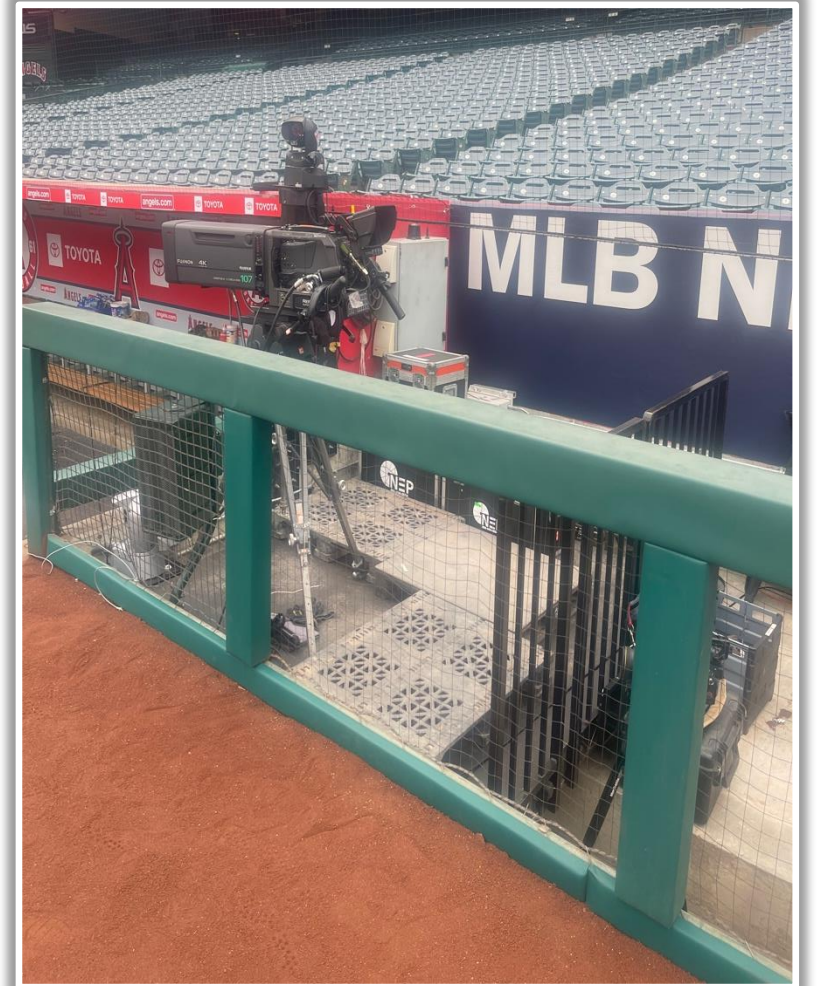

- Ball in flight striking vertical fence support above yellow square at top of outfield wall adjacent to the left field bullpen gate: **Home Run**
- Fair bounding ball striking vertical fence support above yellow square at top of outfield wall adjacent to the left field bullpen gate: **Out of Play, Two Bases**

Angel Stadium Ground Rules

RULE #7: Ball in flight striking beyond the yellow line in right field, including the video board as well as any part of the plywood or concrete portion of the wall: **Home Run**

Angel Stadium Ground Rules

Backstop Photos:

Angel Stadium Ground Rules

3B Dugout Photos:

Angel Stadium Ground Rules

3B Camera Well Photos:

| Angel Stadium Ground Rules

3B iPad Camera Photos:

A ball that strikes the front of the netting, even if it hits the camera, is **live and in play** unless it becomes lodged or is otherwise deemed unplayable (i.e. goes completely through the netting).