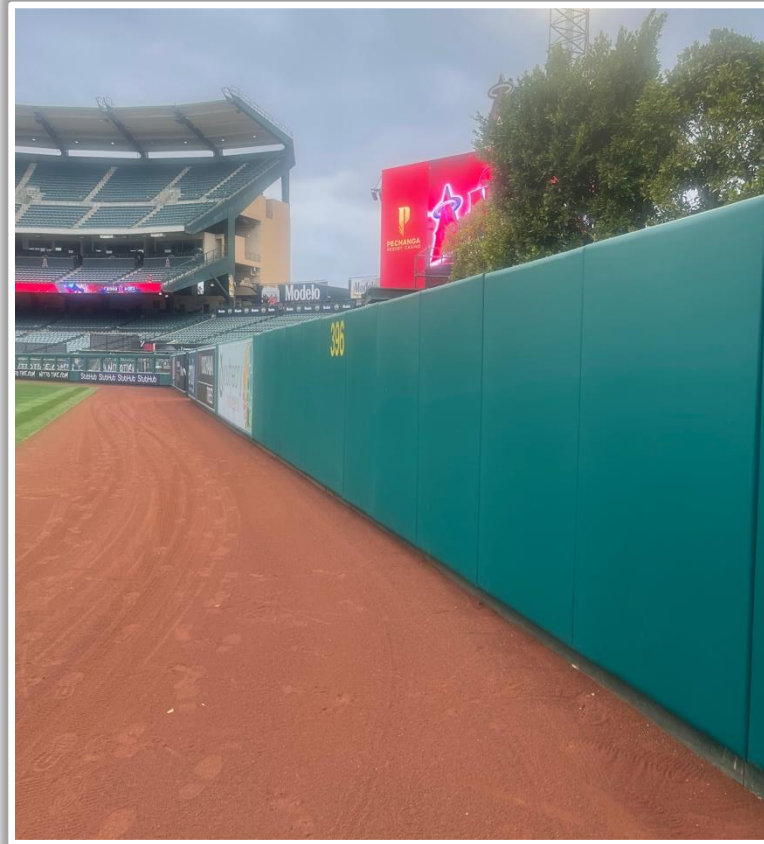

- Ball in flight striking vertical fence support above yellow square at top of outfield wall adjacent to the left field bullpen gate: **Home Run**
- Fair bounding ball striking vertical fence support above yellow square at top of outfield wall adjacent to the left field bullpen gate: **Out of Play, Two Bases**

A ball that strikes the front of the netting, even if it hits the camera, is **live and in play** unless it becomes lodged or is otherwise deemed unplayable (i.e. goes completely through the netting).

Angel Stadium Ground Rules

LF Fan Safety Netting Photos:

Angel Stadium Ground Rules

LF Corner Photos:

Angel Stadium Ground Rules

LF Wall Photos:

Angel Stadium Ground Rules

CF Wall Photos:

Angel Stadium Ground Rules

RF Wall Photos:

Angel Stadium Ground Rules

RF Wall Photos (Cont.):

Angel Stadium Ground Rules

RF Corner Photos:

| Angel Stadium Ground Rules

RF Extended Fan Safety Netting Photos: