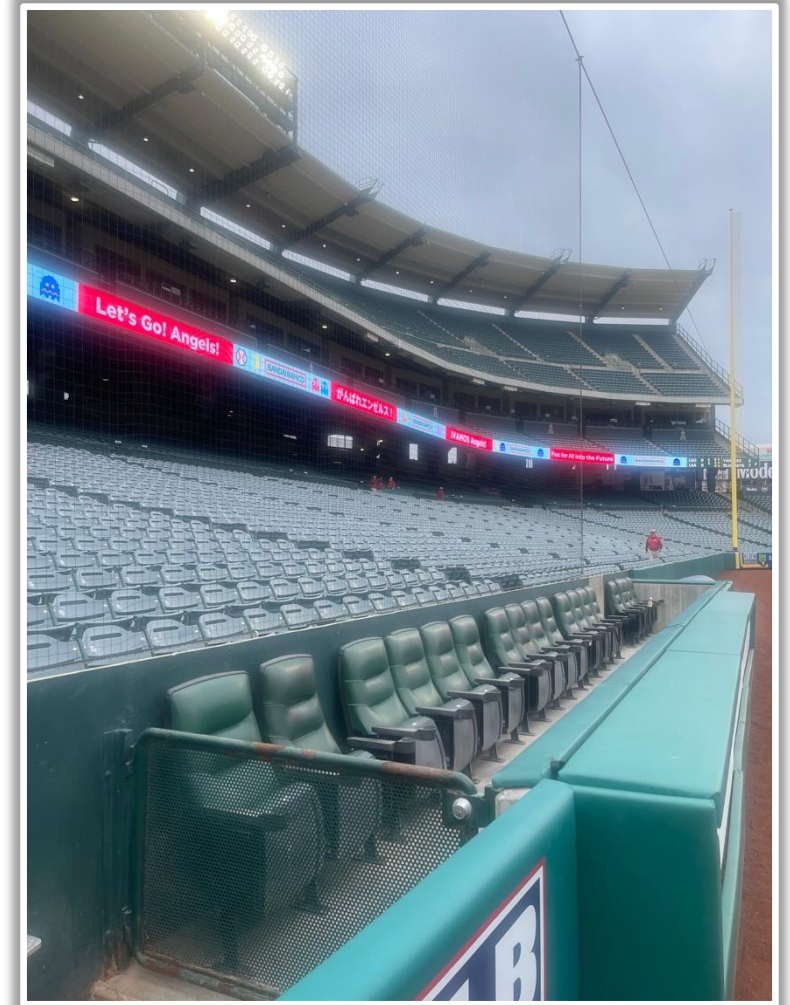

Angel Stadium Ground Rules

LF Fan Safety Netting Photos: