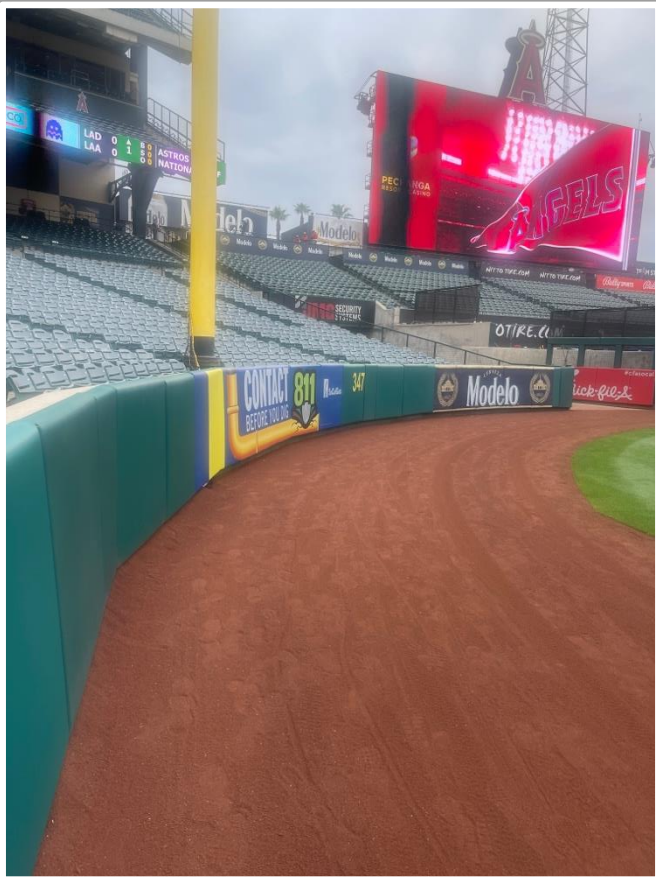

Angel Stadium Ground Rules

Backstop Photos:

Angel Stadium Ground Rules

3B Dugout Photos:

Angel Stadium Ground Rules

3B Camera Well Photos:

| Angel Stadium Ground Rules

3B iPad Camera Photos:

A ball that strikes the front of the netting, even if it hits the camera, is **live and in play** unless it becomes lodged or is otherwise deemed unplayable (i.e. goes completely through the netting).

Angel Stadium Ground Rules

LF Fan Safety Netting Photos:

Angel Stadium Ground Rules

LF Corner Photos:

Angel Stadium Ground Rules

LF Wall Photos:

Angel Stadium Ground Rules

CF Wall Photos: