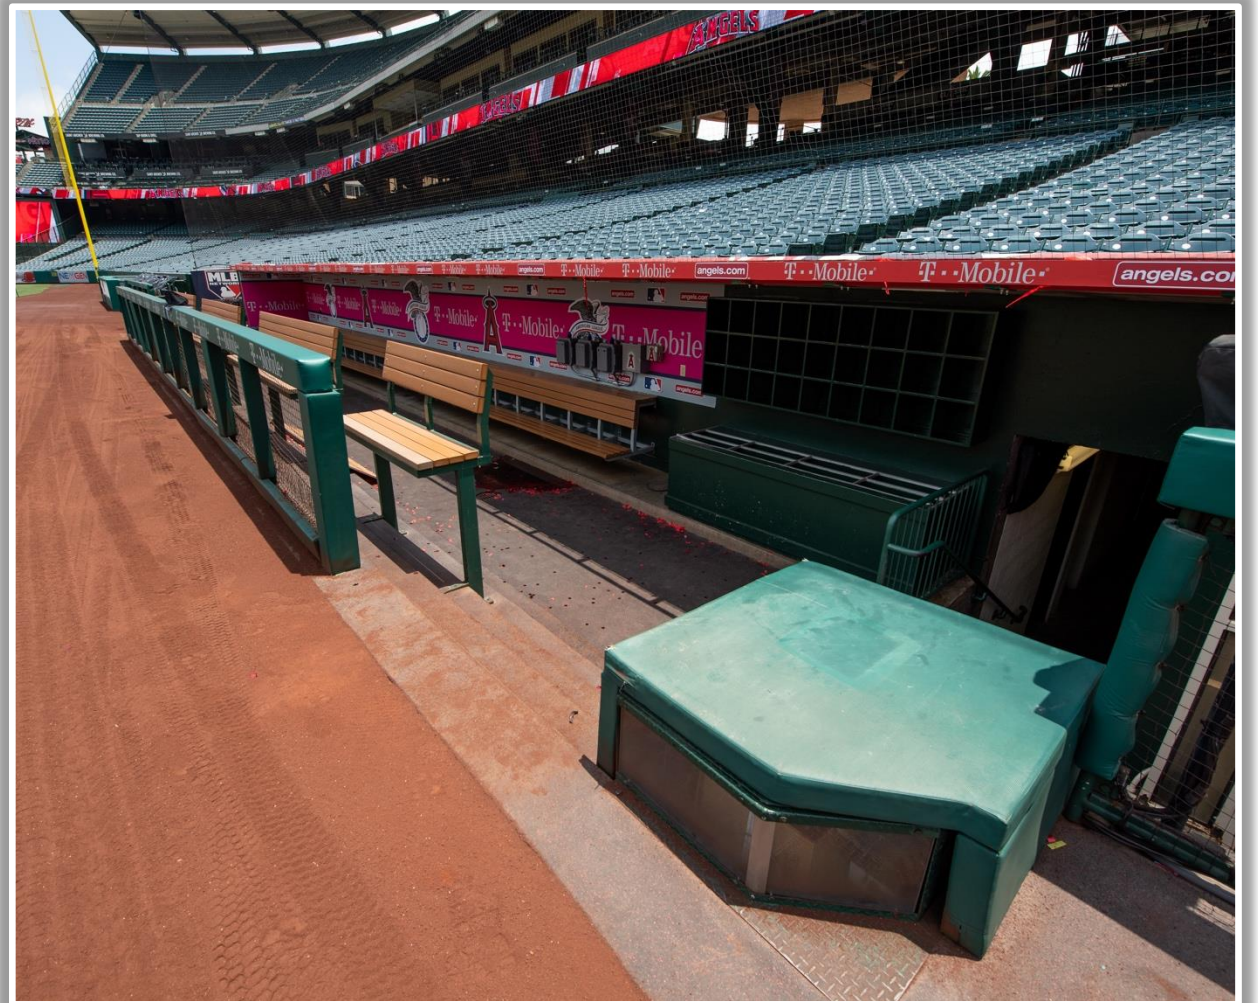

Angel Stadium Ground Rules

RULE #3: A fielder is permitted to lean on or reach over the padded flat area at the home plate end of both dugouts in an attempt to field the ball. If a fielder makes a catch while he is leaning on or reaching over this area: **In Play**

- Ball in flight striking vertical fence support above yellow square at top of outfield wall adjacent to the left field bullpen gate: **Home Run**
- Fair bounding ball striking vertical fence support above yellow square at top of outfield wall adjacent to the left field bullpen gate: **Out of Play, Two Bases**

Angel Stadium Ground Rules

RF Wall Photos:

Angel Stadium Ground Rules

RF Wall Photos (Cont.):

Angel Stadium Ground Rules

RF Corner Photos:

| Angel Stadium Ground Rules

RF Extended Fan Safety Netting Photos:

Angel Stadium Ground Rules

1B Dugout Photos:

Angel Stadium Ground Rules

1B Camera Well Photos:

| Angel Stadium Ground Rules

1B iPad Camera Photos:

A ball that strikes the front of the netting, even if it hits the camera, is **live and in play** unless it becomes lodged or is otherwise deemed unplayable (i.e. goes completely through the netting).