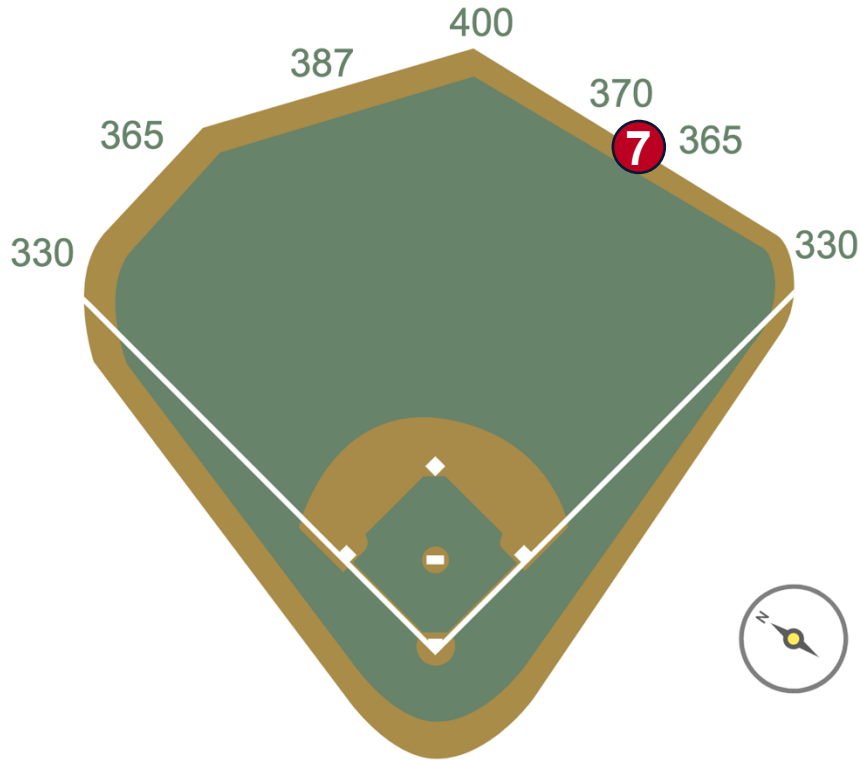

Angel Stadium Ground Rules

RULE #7: Ball in flight striking beyond the yellow line in right field, including the video board as well as any part of the plywood or concrete portion of the wall: **Home Run**