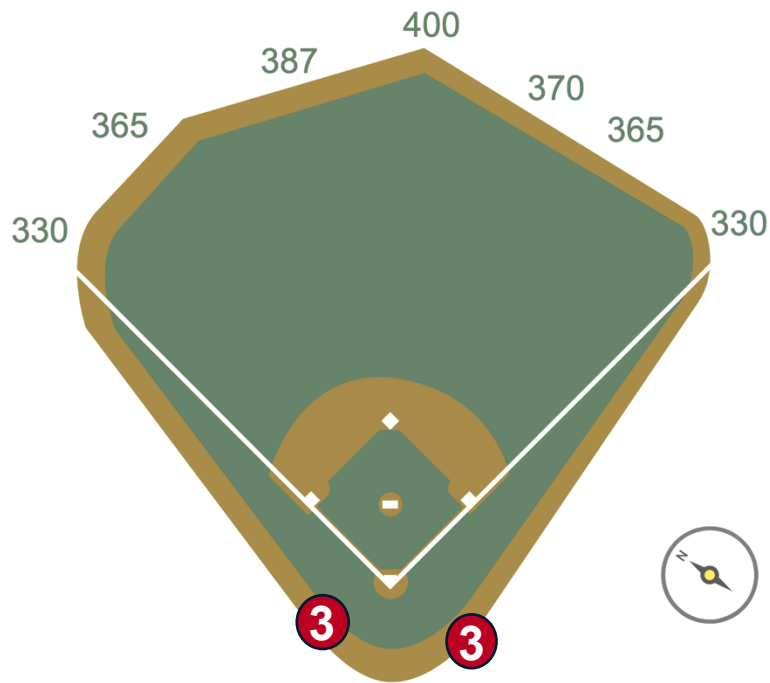

Angel Stadium

2026 Ground Rules

Date: March 25, 2026

Angel Stadium Ground Rules

RULE #1: Ball striking any forward facing green padded dugout or photographer well railing and rebounding onto the playing field: **In Play**

Angel Stadium Ground Rules

RULE #2: Ball striking or resting on padded flat area at the home plate end of both dugouts is considered in the dugout: **Out of Play**. If a fielder makes a catch, then steps or falls on top of the pad: **Dead ball with award of one base**

Angel Stadium Ground Rules

RULE #3: A fielder is permitted to lean on or reach over the padded flat area at the home plate end of both dugouts in an attempt to field the ball. If a fielder makes a catch while he is leaning on or reaching over this area: **In Play**