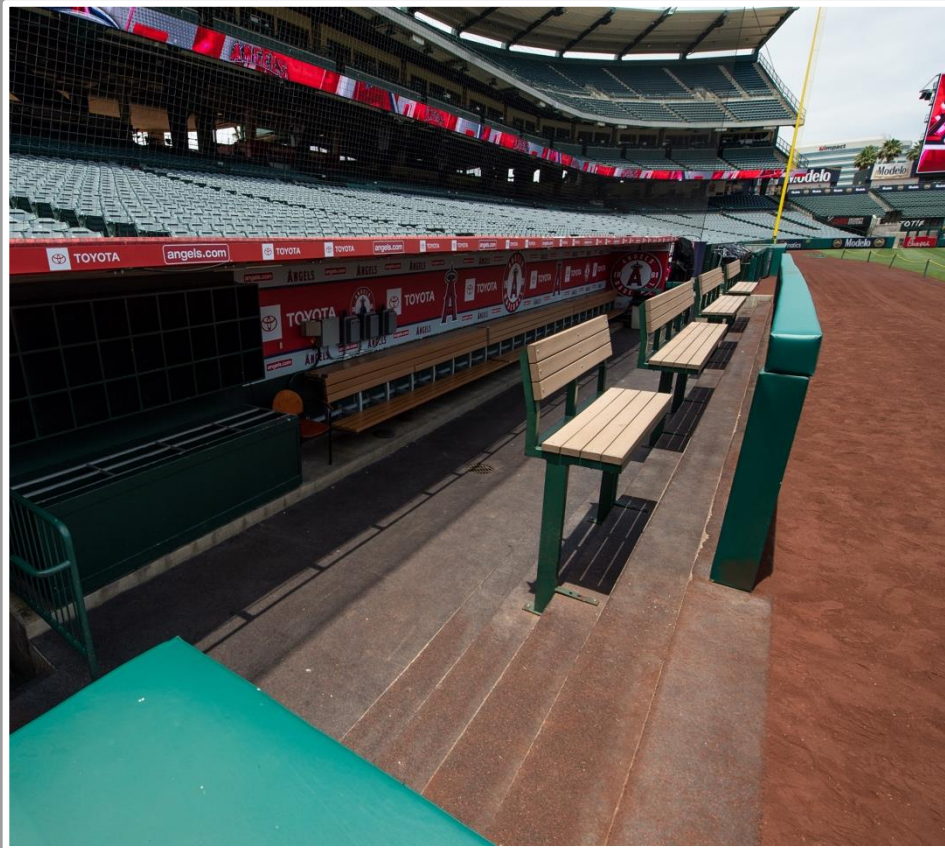

Angel Stadium Ground Rules

RULE #3: A fielder is permitted to lean on or reach over the padded flat area at the home plate end of both dugouts in an attempt to field the ball. If a fielder makes a catch while he is leaning on or reaching over this area: **In Play**

- Ball in flight striking vertical fence support above yellow square at top of outfield wall adjacent to the left field bullpen gate: **Home Run**
- Fair bounding ball striking vertical fence support above yellow square at top of outfield wall adjacent to the left field bullpen gate: **Out of Play, Two Bases**

Angel Stadium Ground Rules

RULE #7: Ball in flight striking beyond the yellow line in right field, including the video board as well as any part of the plywood or concrete portion of the wall: **Home Run**

Angel Stadium Ground Rules

Backstop Photos:

Angel Stadium Ground Rules

3B Dugout Photos:

Angel Stadium Ground Rules

3B Camera Well Photos:

| Angel Stadium Ground Rules

3B iPad Camera Photos: