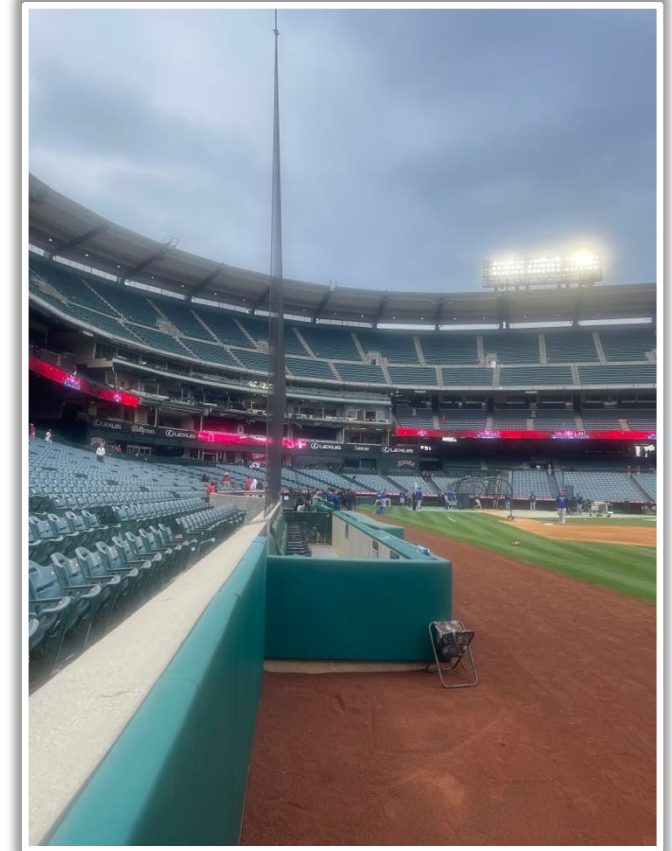

Angel Stadium Ground Rules

RF Wall Photos:

Angel Stadium Ground Rules

RF Wall Photos (Cont.):

Angel Stadium Ground Rules

RF Corner Photos:

| Angel Stadium Ground Rules

RF Extended Fan Safety Netting Photos:

Angel Stadium Ground Rules

1B Dugout Photos:

Angel Stadium Ground Rules

1B Camera Well Photos:

| Angel Stadium Ground Rules

1B iPad Camera Photos:

A ball that strikes the front of the netting, even if it hits the camera, is **live and in play** unless it becomes lodged or is otherwise deemed unplayable (i.e. goes completely through the netting).