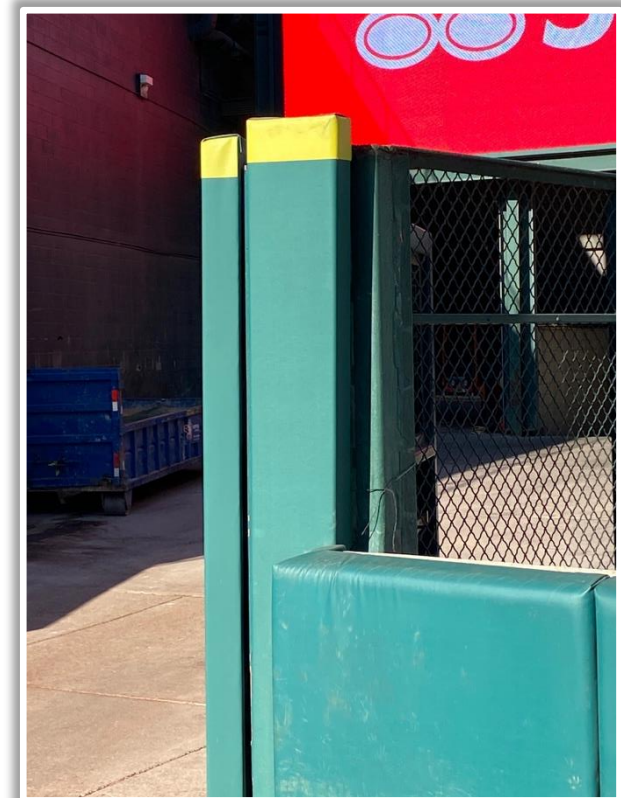

Angel Stadium Ground Rules

RULE #3: A fielder is permitted to lean on or reach over the padded flat area at the home plate end of both dugouts in an attempt to field the ball. If a fielder makes a catch while he is leaning on or reaching over this area: **In Play**

Angel Stadium Ground Rules

RULE #4: The netted extension from the foul pole to the top of the outfield wall is treated as part of the foul pole:

- Ball in flight striking extension: **Home Run**
- Ball striking the top of the outfield wall in fair territory then extension: **Home Run**
- Bounding ball (off of the playing surface) striking the extension: **Two Bases**

Angel Stadium Ground Rules

RULE #5: Ball in flight striking higher wall at a point above the lower wall and continuing over the lower wall in fair territory: **Home Run**

Angel Stadium Ground Rules

RULE #6: Ball striking yellow square at top of outfield wall adjacent to the left field bullpen gate: **In Play**

- Ball in flight striking vertical fence support above yellow square at top of outfield wall adjacent to the left field bullpen gate: **Home Run**
- Fair bounding ball striking vertical fence support above yellow square at top of outfield wall adjacent to the left field bullpen gate: **Out of Play, Two Bases**