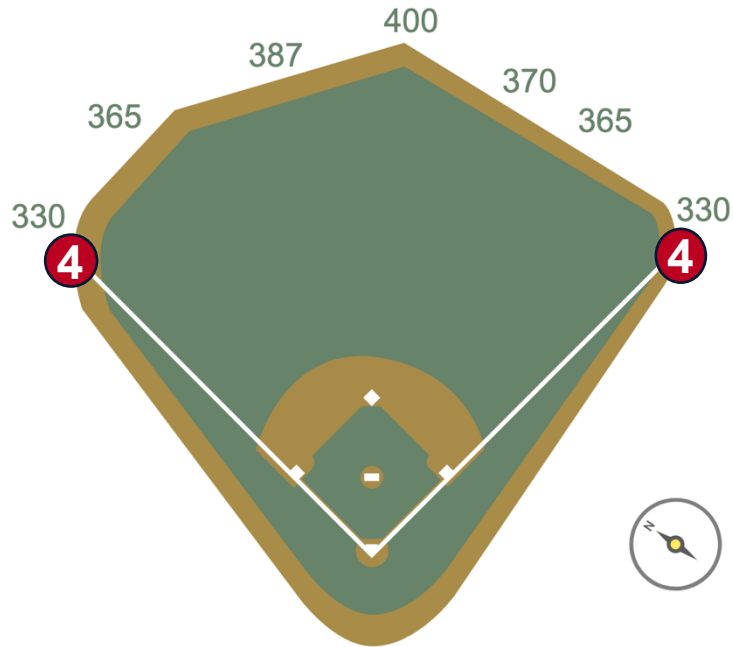

Angel Stadium Ground Rules

RULE #3: A fielder is permitted to lean on or reach over the padded flat area at the home plate end of both dugouts in an attempt to field the ball. If a fielder makes a catch while he is leaning on or reaching over this area: **In Play**

Angel Stadium Ground Rules

RULE #4: The netted extension from the foul pole to the top of the outfield wall is treated as part of the foul pole:

- Ball in flight striking extension: **Home Run**
- Ball striking the top of the outfield wall in fair territory then extension: **Home Run**
- Bounding ball (off of the playing surface) striking the extension: **Two Bases**

- Ball in flight striking vertical fence support above yellow square at top of outfield wall adjacent to the left field bullpen gate: **Home Run**
- Fair bounding ball striking vertical fence support above yellow square at top of outfield wall adjacent to the left field bullpen gate: **Out of Play, Two Bases**