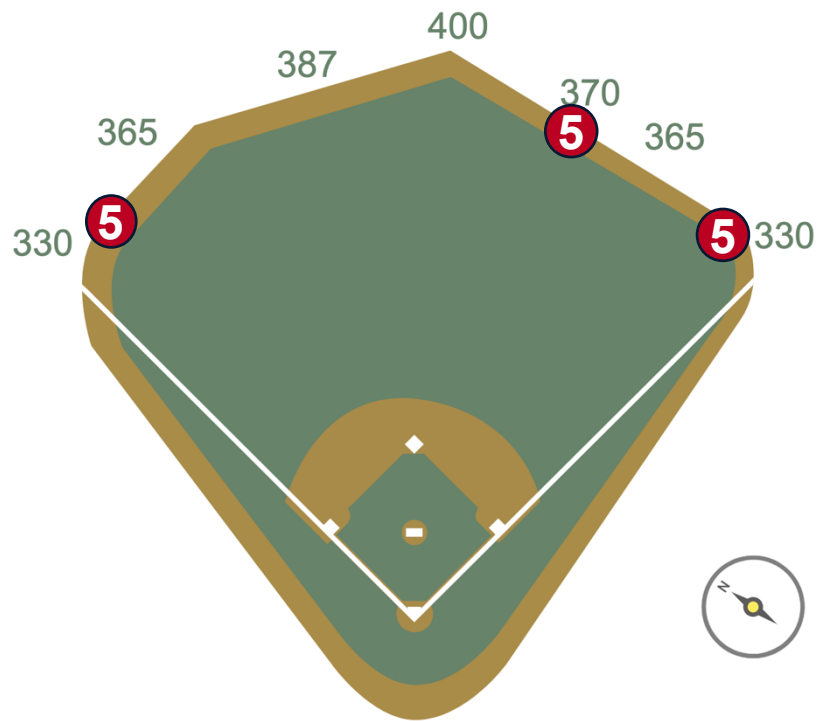

Angel Stadium Ground Rules

RULE #3: A fielder is permitted to lean on or reach over the padded flat area at the home plate end of both dugouts in an attempt to field the ball. If a fielder makes a catch while he is leaning on or reaching over this area: **In Play**

Angel Stadium Ground Rules

RULE #4: The netted extension from the foul pole to the top of the outfield wall is treated as part of the foul pole:

- Ball in flight striking extension: **Home Run**
- Ball striking the top of the outfield wall in fair territory then extension: **Home Run**
- Bounding ball (off of the playing surface) striking the extension: **Two Bases**

Angel Stadium Ground Rules

RULE #5: Ball in flight striking higher wall at a point above the lower wall and continuing over the lower wall in fair territory: **Home Run**

Angel Stadium Ground Rules

RULE #6: Ball striking yellow square at top of outfield wall adjacent to the left field bullpen gate: **In Play**

- Ball in flight striking vertical fence support above yellow square at top of outfield wall adjacent to the left field bullpen gate: **Home Run**
- Fair bounding ball striking vertical fence support above yellow square at top of outfield wall adjacent to the left field bullpen gate: **Out of Play, Two Bases**