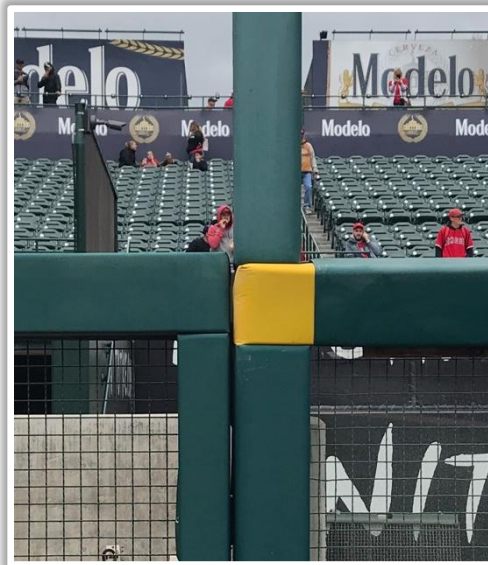

Angel Stadium Ground Rules

RULE #3: A fielder is permitted to lean on or reach over the padded flat area at the home plate end of both dugouts in an attempt to field the ball. If a fielder makes a catch while he is leaning on or reaching over this area: **In Play**

Angel Stadium Ground Rules

RULE #4: The netted extension from the foul pole to the top of the outfield wall is treated as part of the foul pole:

- Ball in flight striking extension: **Home Run**
- Ball striking the top of the outfield wall in fair territory then extension: **Home Run**
- Bounding ball (off of the playing surface) striking the extension: **Two Bases**

Angel Stadium Ground Rules

RULE #5: Ball in flight striking higher wall at a point above the lower wall and continuing over the lower wall in fair territory: **Home Run**

Angel Stadium Ground Rules

RULE #6: Ball striking yellow square at top of outfield wall adjacent to the left field bullpen gate: **In Play**

- Ball in flight striking vertical fence support above yellow square at top of outfield wall adjacent to the left field bullpen gate: **Home Run**
- Fair bounding ball striking vertical fence support above yellow square at top of outfield wall adjacent to the left field bullpen gate: **Out of Play, Two Bases**