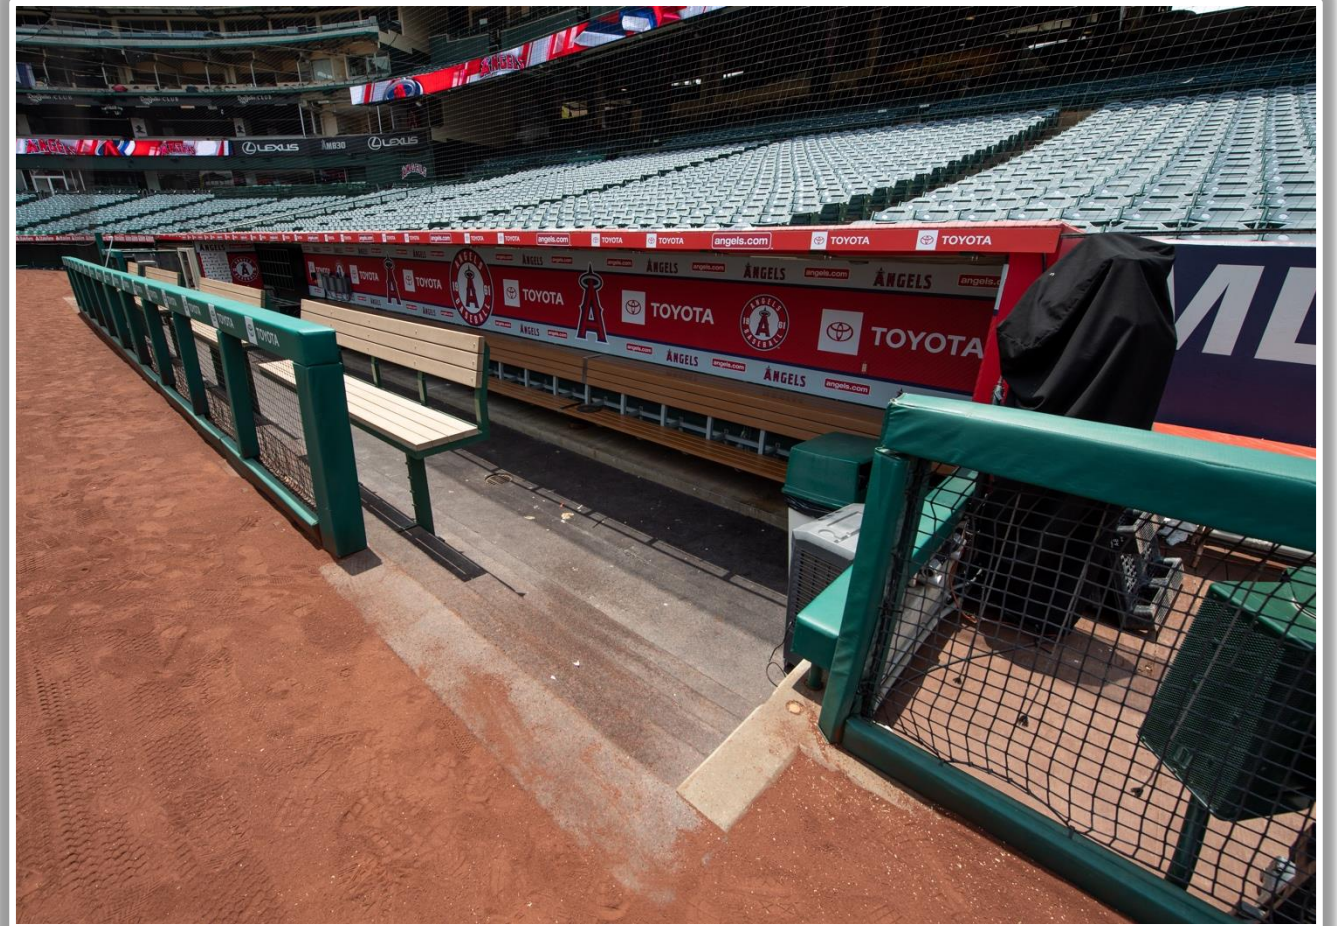

Angel Stadium Ground Rules

3B Dugout Photos: