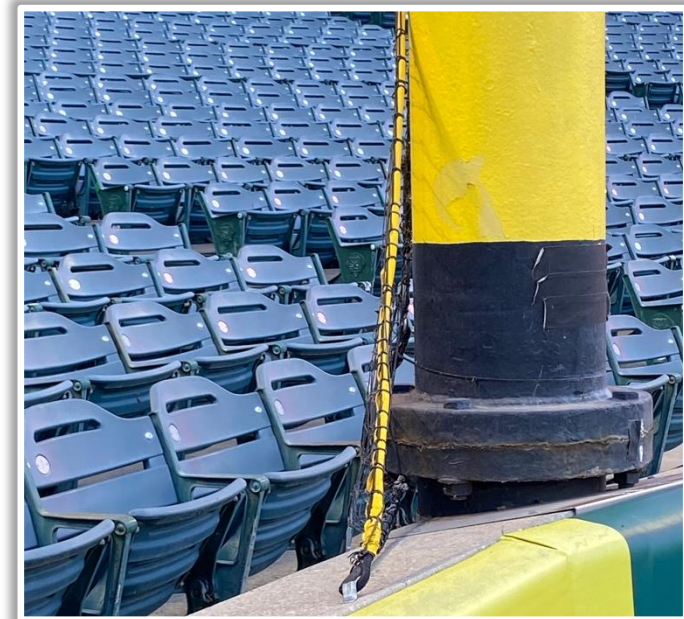

Angel Stadium Ground Rules

RULE #2: Ball striking or resting on padded flat area at the home plate end of both dugouts is considered in the dugout: **Out of Play**. If a fielder makes a catch, then steps or falls on top of the pad: **Dead ball with award of one base**

Angel Stadium Ground Rules

RULE #3: A fielder is permitted to lean on or reach over the padded flat area at the home plate end of both dugouts in an attempt to field the ball. If a fielder makes a catch while he is leaning on or reaching over this area: **In Play**

Angel Stadium Ground Rules

RULE #4: The netted extension from the foul pole to the top of the outfield wall is treated as part of the foul pole:

- Ball in flight striking extension: **Home Run**
- Ball striking the top of the outfield wall in fair territory then extension: **Home Run**
- Bounding ball (off of the playing surface) striking the extension: **Two Bases**

- Ball in flight striking vertical fence support above yellow square at top of outfield wall adjacent to the left field bullpen gate: **Home Run**
- Fair bounding ball striking vertical fence support above yellow square at top of outfield wall adjacent to the left field bullpen gate: **Out of Play, Two Bases**