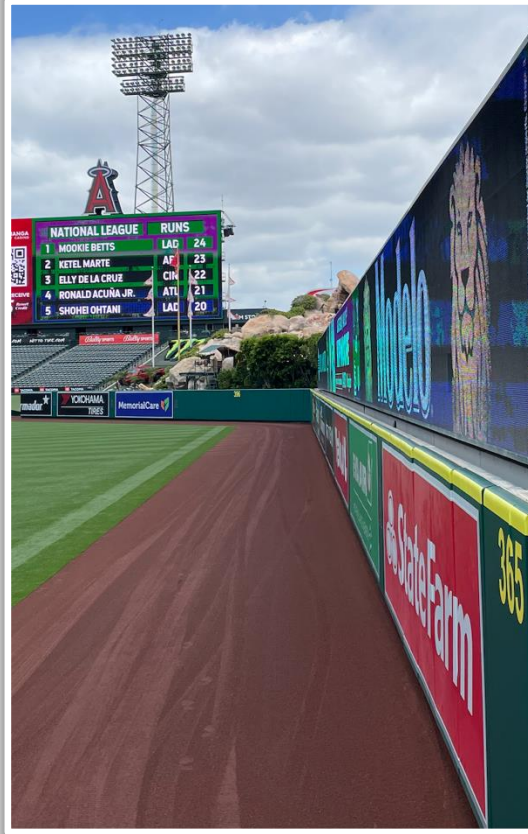

Angel Stadium Ground Rules

RF Wall Photos (Cont.):