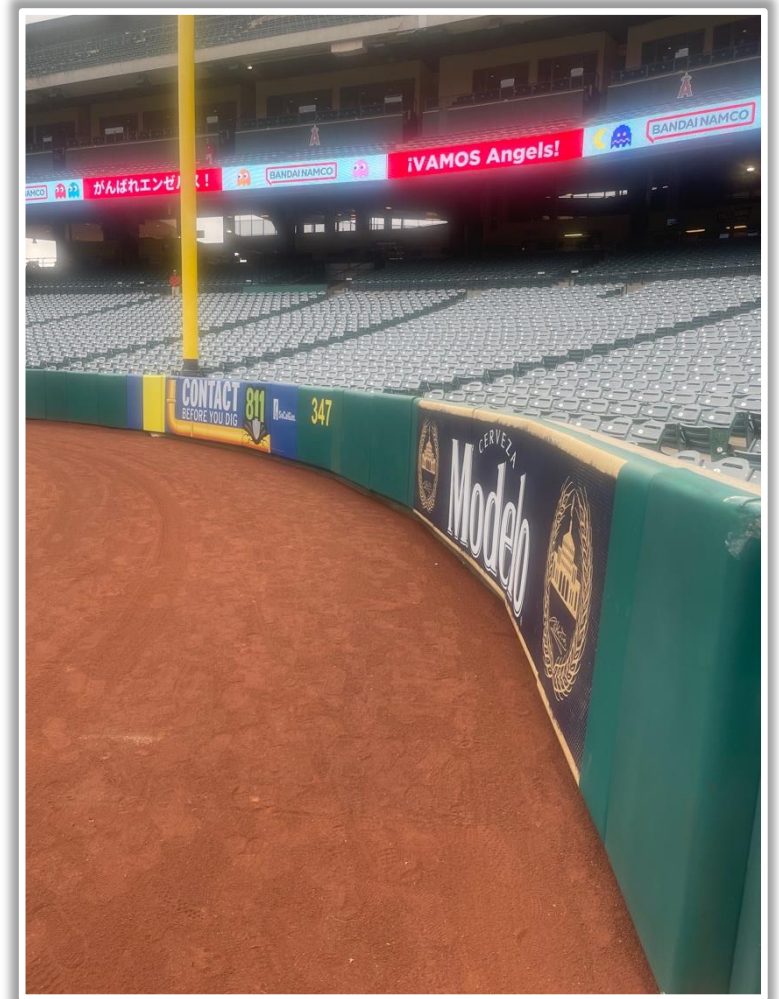

Angel Stadium Ground Rules

RULE #7: Ball in flight striking beyond the yellow line in right field, including the video board as well as any part of the plywood or concrete portion of the wall: **Home Run**

Angel Stadium Ground Rules

Backstop Photos:

Angel Stadium Ground Rules

3B Dugout Photos:

Angel Stadium Ground Rules

3B Camera Well Photos:

| Angel Stadium Ground Rules

3B iPad Camera Photos:

A ball that strikes the front of the netting, even if it hits the camera, is **live and in play** unless it becomes lodged or is otherwise deemed unplayable (i.e. goes completely through the netting).

Angel Stadium Ground Rules

LF Fan Safety Netting Photos:

Angel Stadium Ground Rules

LF Corner Photos:

Angel Stadium Ground Rules

LF Wall Photos:

Angel Stadium Ground Rules

CF Wall Photos: