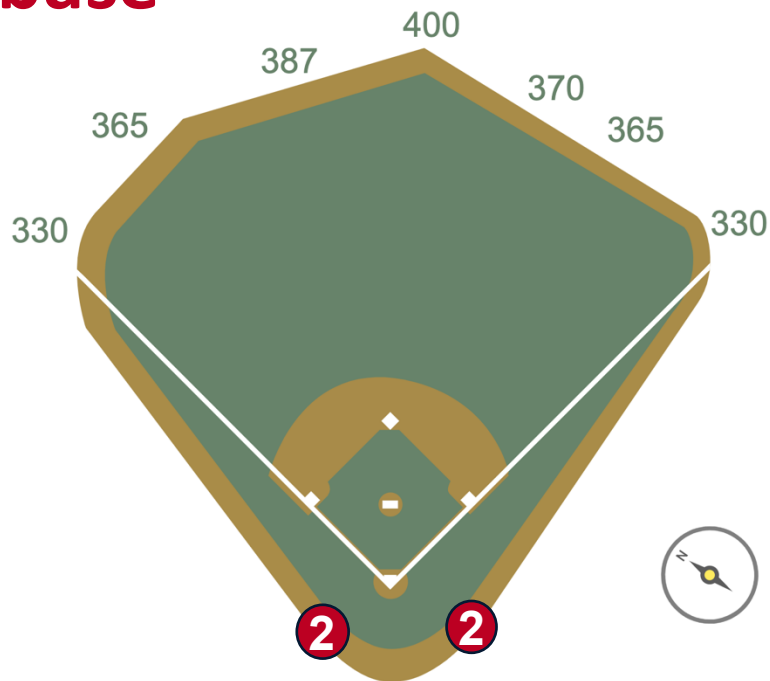

Angel Stadium

2026 Ground Rules

Date: March 25, 2026

Angel Stadium Ground Rules

RULE #1: Ball striking any forward facing green padded dugout or photographer well railing and rebounding onto the playing field: **In Play**

Angel Stadium Ground Rules

RULE #2: Ball striking or resting on padded flat area at the home plate end of both dugouts is considered in the dugout: **Out of Play**. If a fielder makes a catch, then steps or falls on top of the pad: **Dead ball with award of one base**

Angel Stadium Ground Rules

RULE #3: A fielder is permitted to lean on or reach over the padded flat area at the home plate end of both dugouts in an attempt to field the ball. If a fielder makes a catch while he is leaning on or reaching over this area: **In Play**