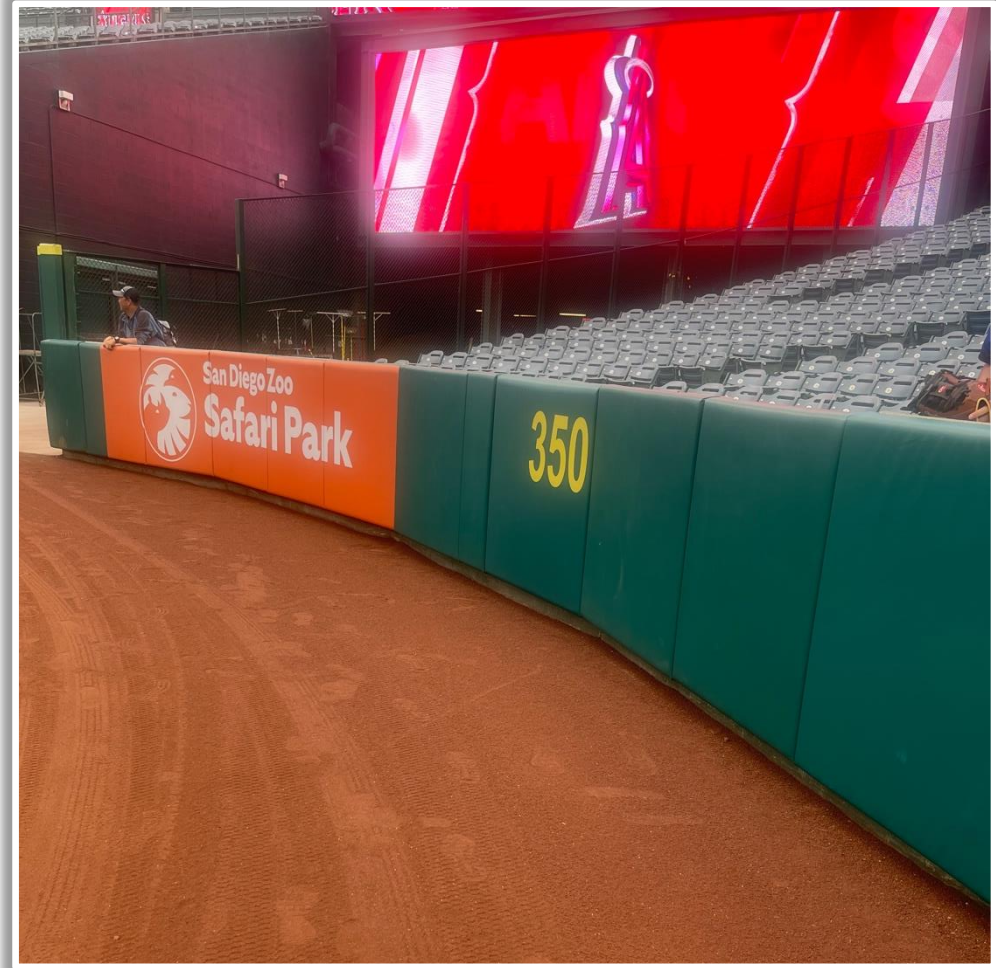

Angel Stadium Ground Rules

LF Fan Safety Netting Photos:

Angel Stadium Ground Rules

LF Corner Photos:

Angel Stadium Ground Rules

LF Wall Photos:

Angel Stadium Ground Rules

CF Wall Photos:

Angel Stadium Ground Rules

RF Wall Photos:

Angel Stadium Ground Rules

RF Wall Photos (Cont.):

Angel Stadium Ground Rules

RF Corner Photos:

| Angel Stadium Ground Rules

RF Extended Fan Safety Netting Photos:

Angel Stadium Ground Rules

1B Dugout Photos:

Angel Stadium Ground Rules

1B Camera Well Photos:

| Angel Stadium Ground Rules

1B iPad Camera Photos:

A ball that strikes the front of the netting, even if it hits the camera, is **live and in play** unless it becomes lodged or is otherwise deemed unplayable (i.e. goes completely through the netting).