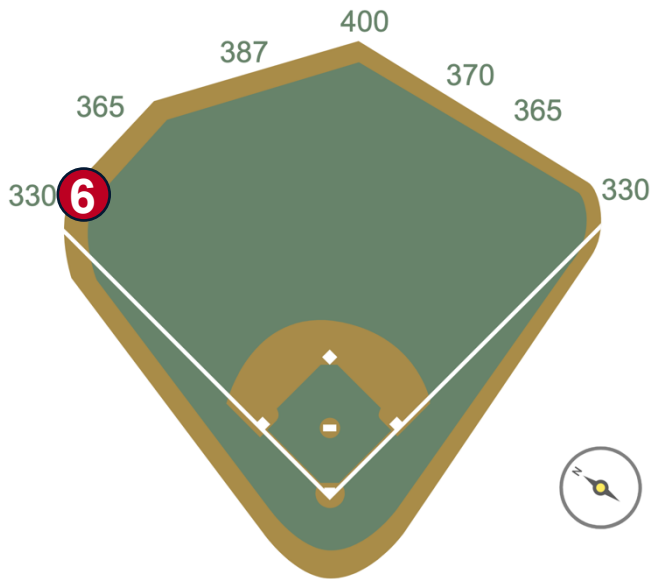

Angel Stadium Ground Rules

RULE #4: The netted extension from the foul pole to the top of the outfield wall is treated as part of the foul pole:

- Ball in flight striking extension: **Home Run**
- Ball striking the top of the outfield wall in fair territory then extension: **Home Run**
- Bounding ball (off of the playing surface) striking the extension: **Two Bases**

Angel Stadium Ground Rules

RULE #5: Ball in flight striking higher wall at a point above the lower wall and continuing over the lower wall in fair territory: **Home Run**

Angel Stadium Ground Rules

RULE #6: Ball striking yellow square at top of outfield wall adjacent to the left field bullpen gate: **In Play**

- Ball in flight striking vertical fence support above yellow square at top of outfield wall adjacent to the left field bullpen gate: **Home Run**
- Fair bounding ball striking vertical fence support above yellow square at top of outfield wall adjacent to the left field bullpen gate: **Out of Play, Two Bases**