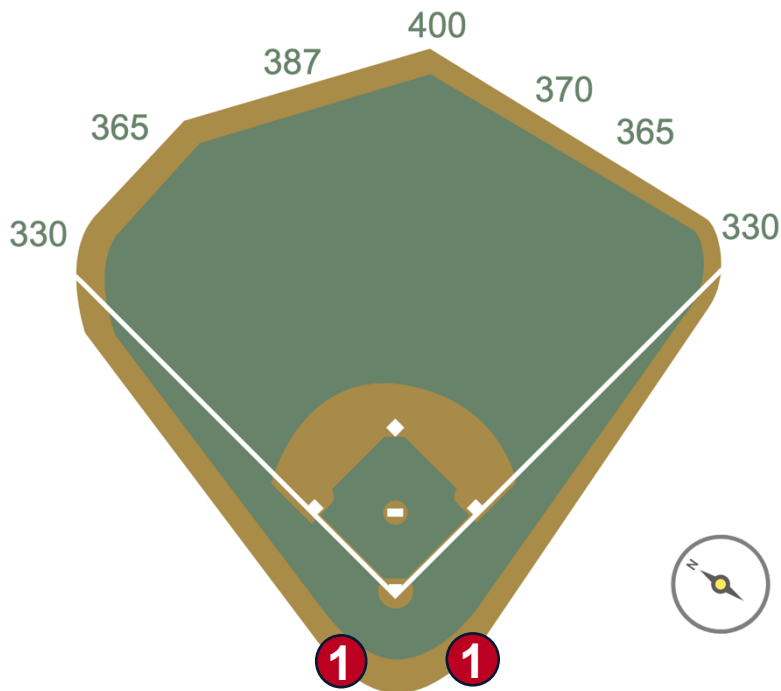

Angel Stadium

2026 Ground Rules

Date: March 25, 2026

Angel Stadium Ground Rules

RULE #1: Ball striking any forward facing green padded dugout or photographer well railing and rebounding onto the playing field: **In Play**

Angel Stadium Ground Rules

RULE #2: Ball striking or resting on padded flat area at the home plate end of both dugouts is considered in the dugout: **Out of Play**. If a fielder makes a catch, then steps or falls on top of the pad: **Dead ball with award of one base**

Angel Stadium Ground Rules

RULE #3: A fielder is permitted to lean on or reach over the padded flat area at the home plate end of both dugouts in an attempt to field the ball. If a fielder makes a catch while he is leaning on or reaching over this area: **In Play**