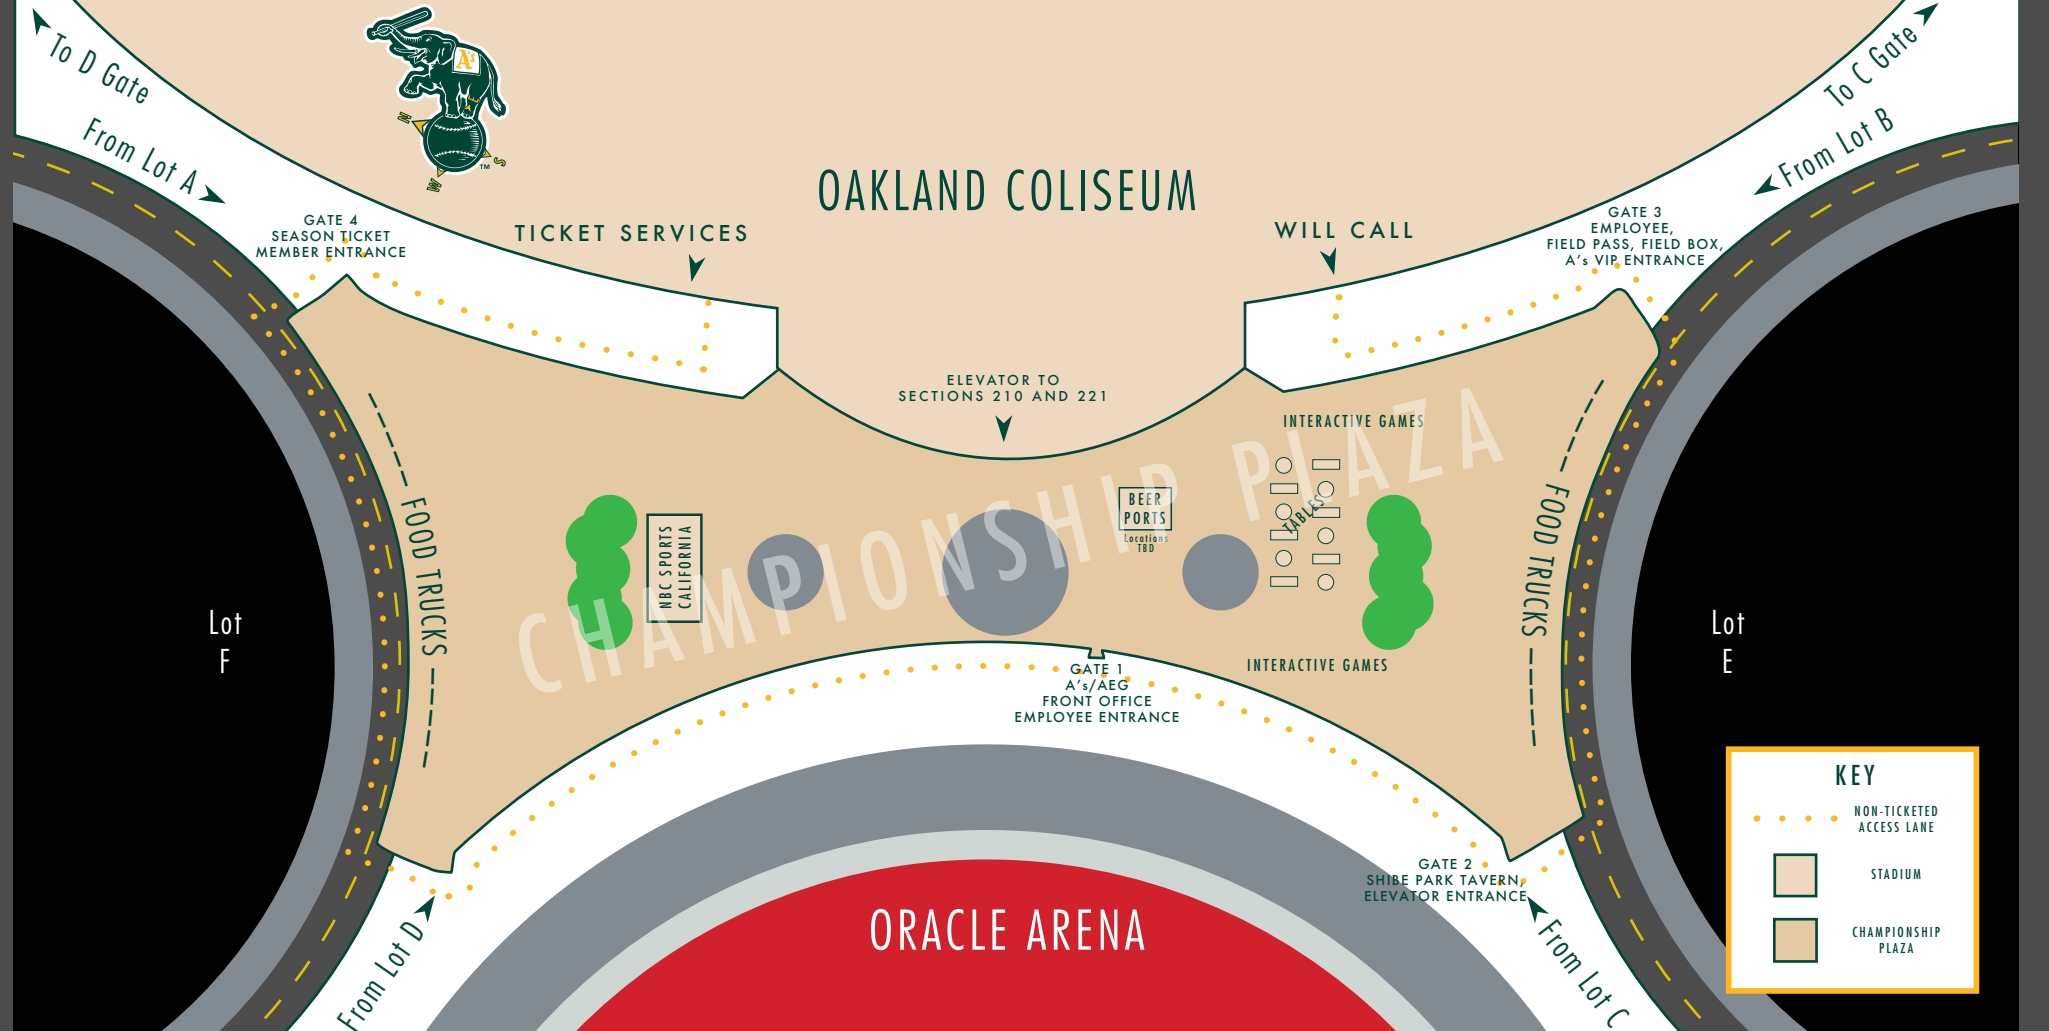

# OAKLAND COLISEUM

To D Gate  
From Lot A

GATE 4  
SEASON TICKET  
MEMBER ENTRANCE

TICKET SERVICES

WILL CALL

GATE 3  
EMPLOYEE,  
FIELD PASS, FIELD BOX,  
A's VIP ENTRANCE

To C Gate  
From Lot B

ELEVATOR TO  
SECTIONS 210 AND 221

INTERACTIVE GAMES

FOOD TRUCKS

NBC SPORTS  
CALIFORNIA

BEER  
PORTS  
Locations  
TBD

FOOD TRUCKS

Lot F

Lot E

GATE 1  
A's/AEG  
FRONT OFFICE  
EMPLOYEE ENTRANCE

INTERACTIVE GAMES

GATE 2  
SHIBE PARK TAVERN,  
ELEVATOR ENTRANCE

From Lot D

From Lot C

## KEY

- NON-TICKETED ACCESS LANE
- STADIUM
- CHAMPIONSHIP PLAZA