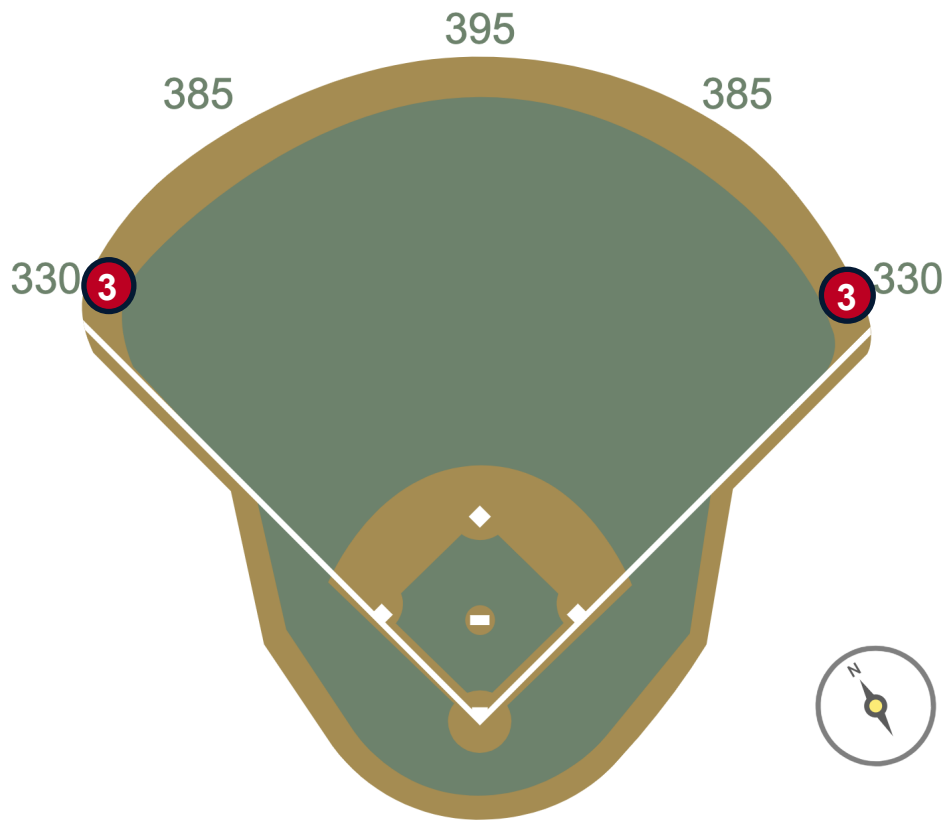

Dodger Stadium Ground Rules

RULE #3: Batted ball hitting bullpen gate in either left or right field at a point above the lower wall and continuing over the lower wall in fair territory: **Home Run**