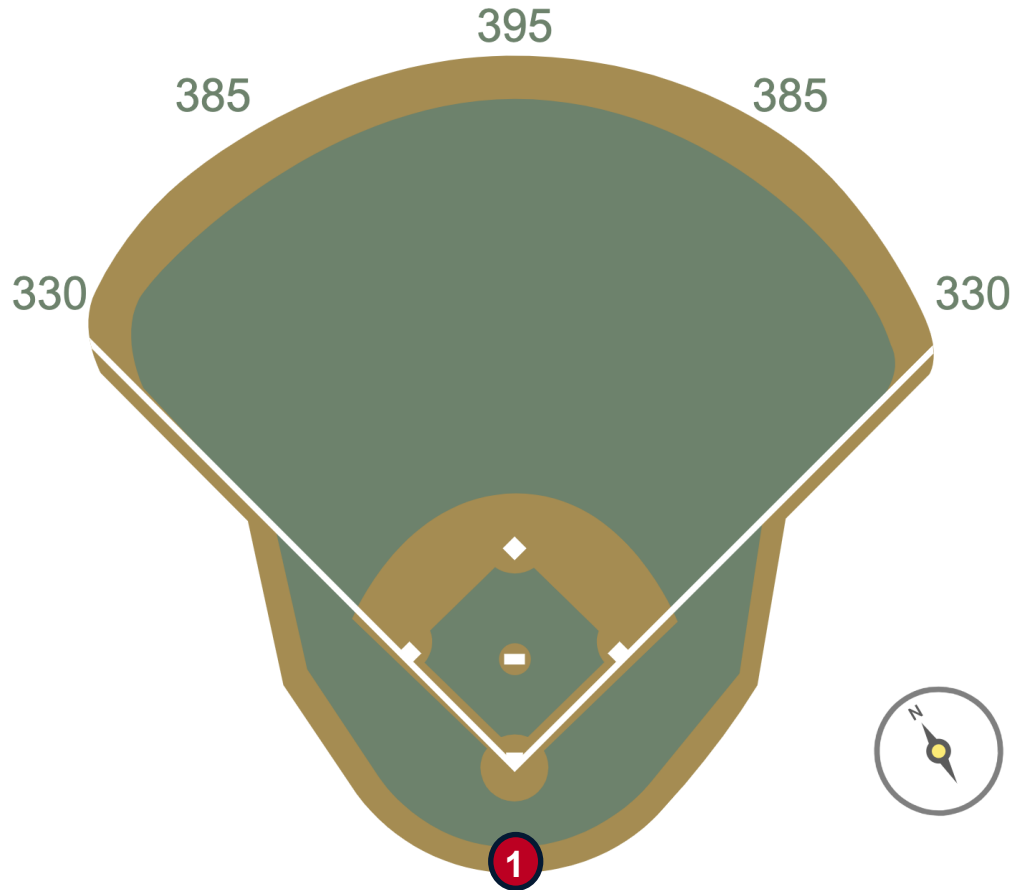

# Dodger Stadium Ground Rules

**RULE #1:** Batted ball striking camera on top of backstop: **Dead Ball**