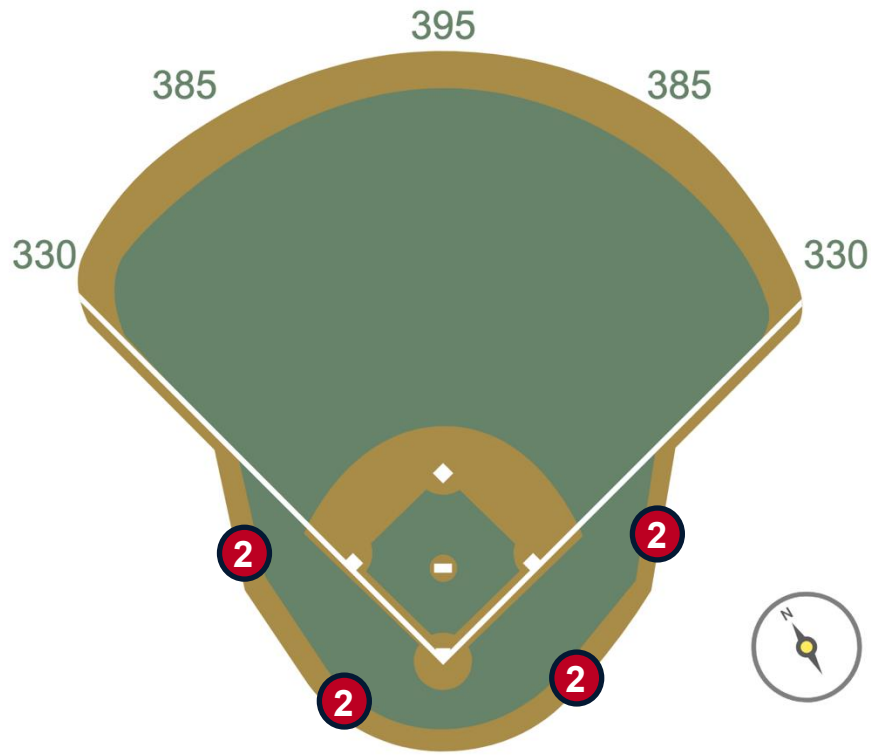

Dodger Stadium Ground Rules

RULE #2: A live ball (batted, thrown, or otherwise) striking any screen or protective netting set on a field facing wall or railing (e.g., a backstop or protective netting along the first or third base lines) and rebounding onto the playing field is **Live and In Play**.