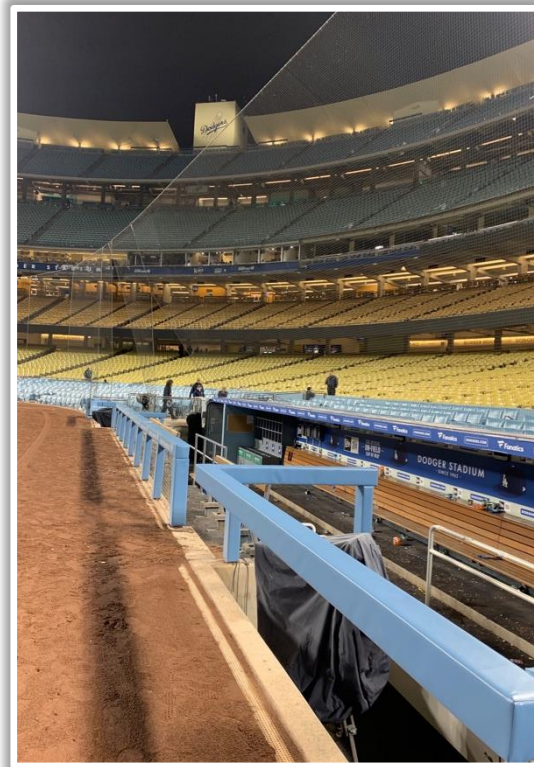

Dodger Stadium Ground Rules

RULE #2 (cont.): Any additional screening set behind an out of play area (e.g., dugout, photo or camera well, etc.) shall be considered **Out of Play**. Thus, any ball striking such screening is dead regardless of whether it ricochets back onto the field of play.