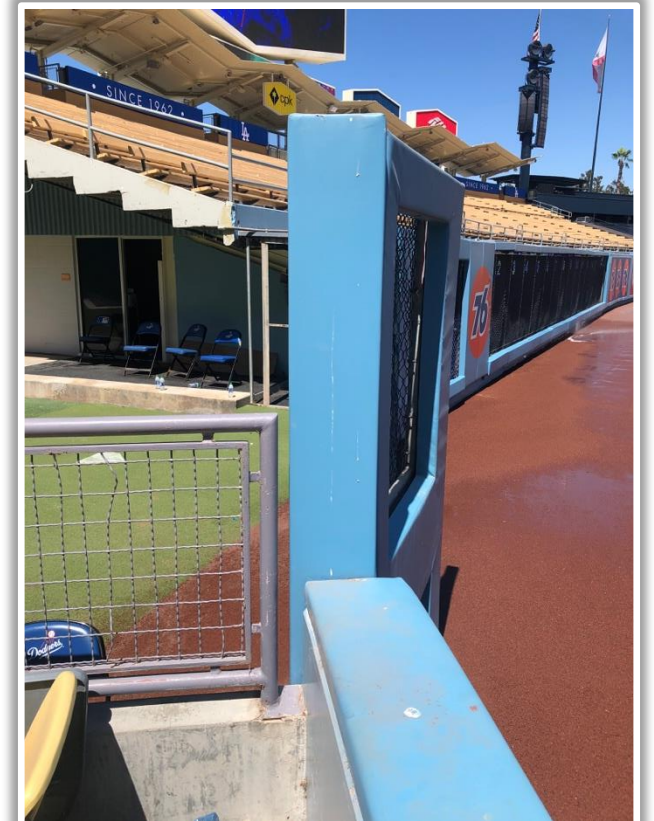

Dodger Stadium Ground Rules

RULE #3: Batted ball hitting bullpen gate in either left or right field at a point above the lower wall and continuing over the lower wall in fair territory: **Home Run**