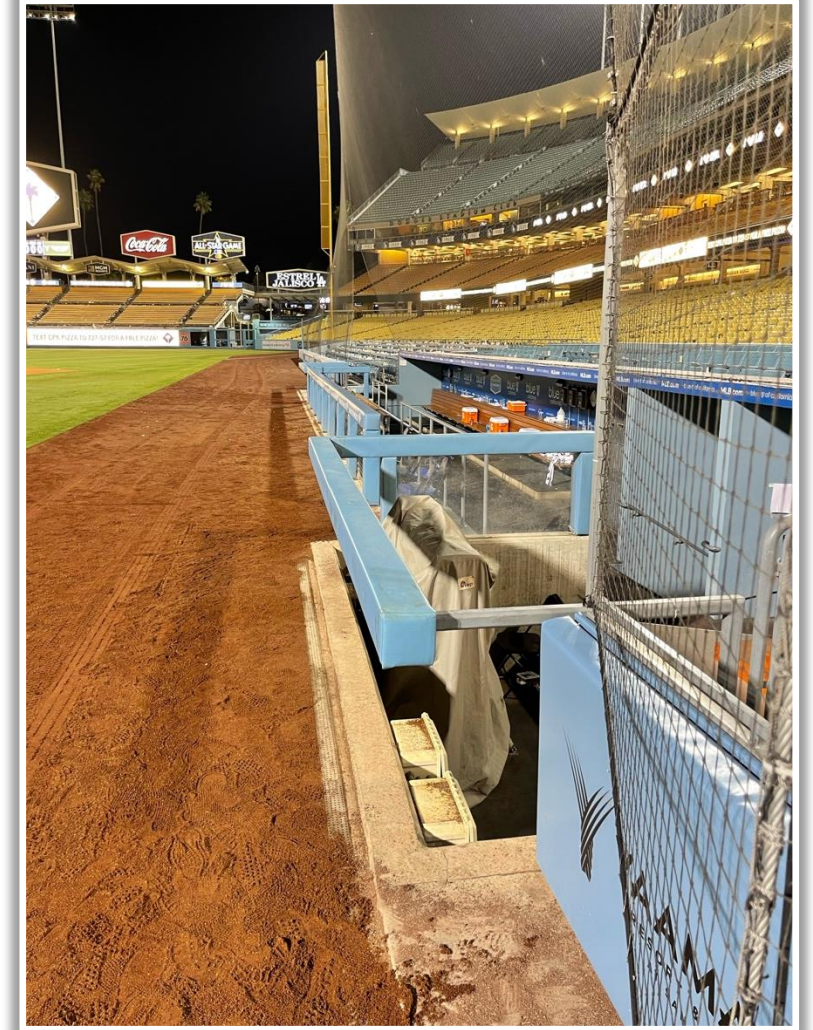

Dodger Stadium Ground Rules

1B Camera Well Photos: