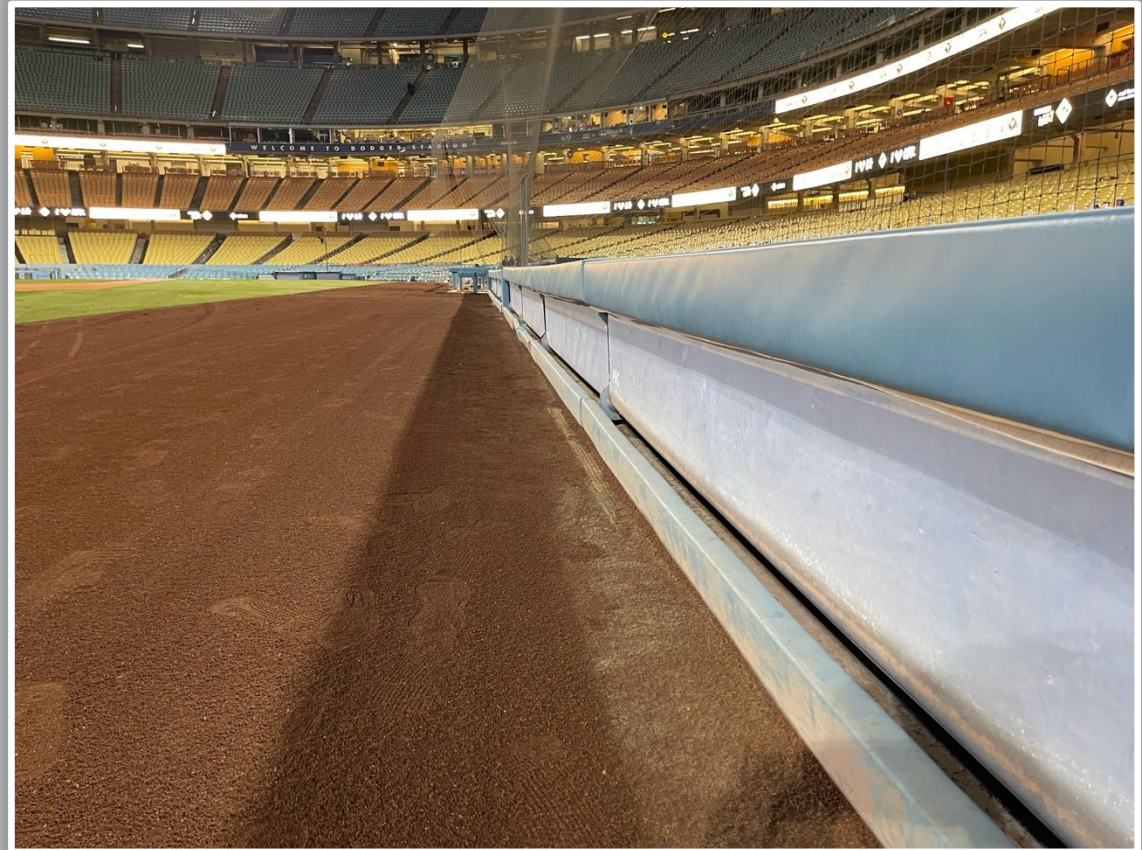

Dodger Stadium Ground Rules

LF Extended Fan Safety Netting Photos (Cont.):