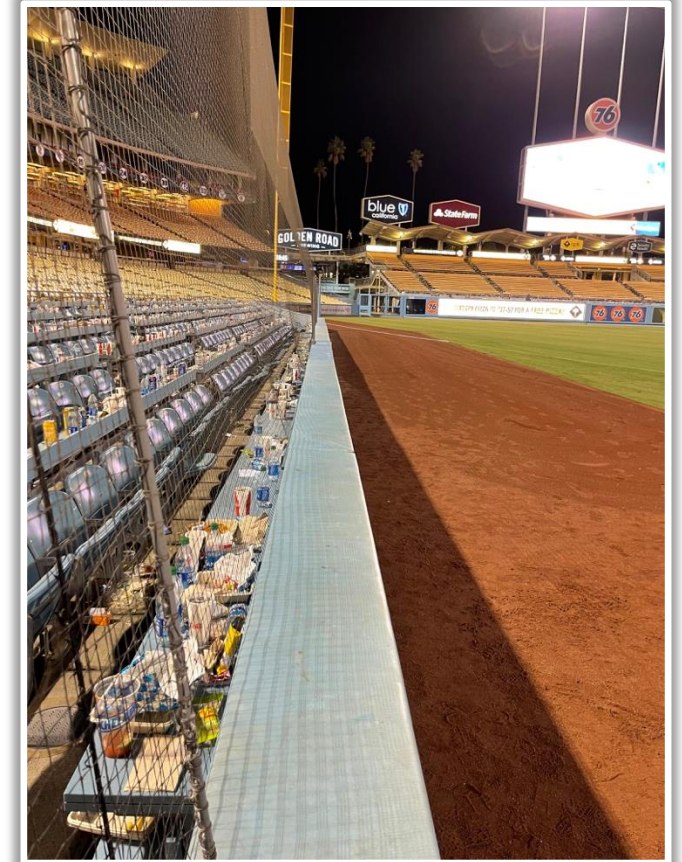

Dodger Stadium Ground Rules

LF Extended Fan Safety Netting Photos: