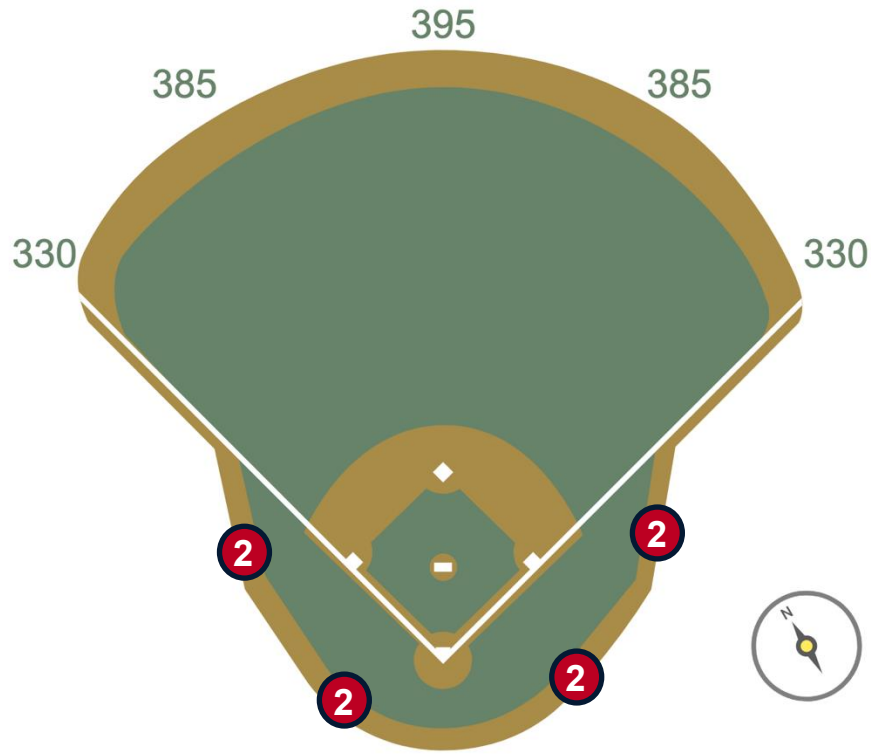

Dodger Stadium Ground Rules

RULE #2 (cont.): Any additional screening set behind an out of play area (e.g., dugout, photo or camera well, etc.) shall be considered **Out of Play**. Thus, any ball striking such screening is dead regardless of whether it ricochets back onto the field of play.