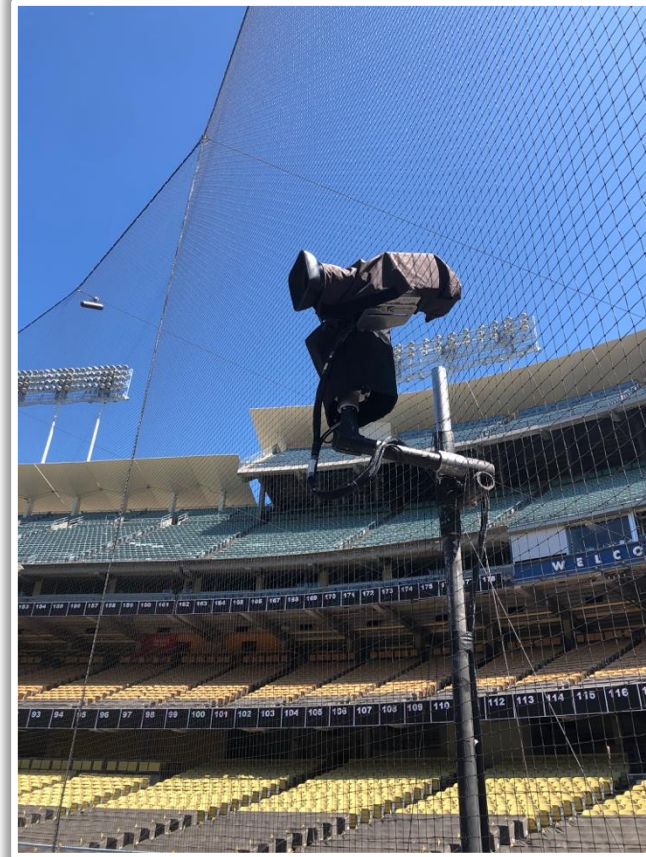

# Dodger Stadium Ground Rules

**RULE #1:** Batted ball striking camera on top of backstop: **Dead Ball**

# Dodger Stadium Ground Rules

**RULE #2:** A live ball (batted, thrown, or otherwise) striking any screen or protective netting set on a field facing wall or railing (e.g., a backstop or protective netting along the first or third base lines) and rebounding onto the playing field is **Live and In Play**.