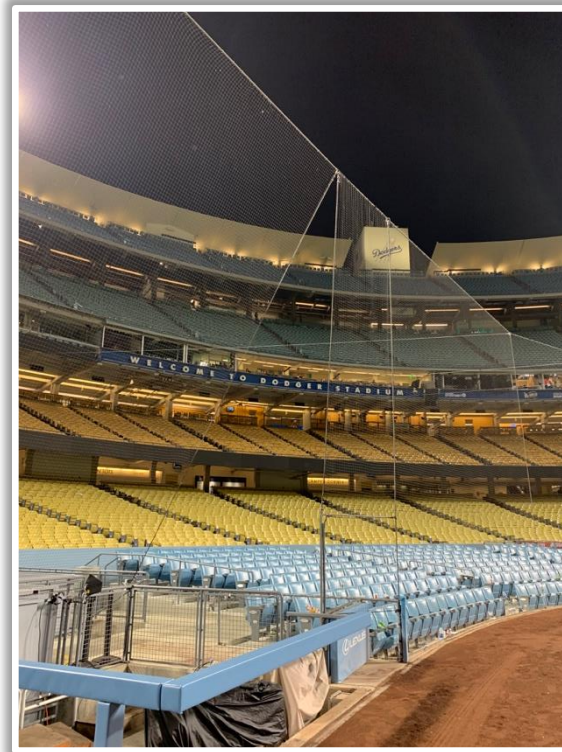

Dodger Stadium Ground Rules

RULE #2: A live ball (batted, thrown, or otherwise) striking any screen or protective netting set on a field facing wall or railing (e.g., a backstop or protective netting along the first or third base lines) and rebounding onto the playing field is **Live and In Play**.