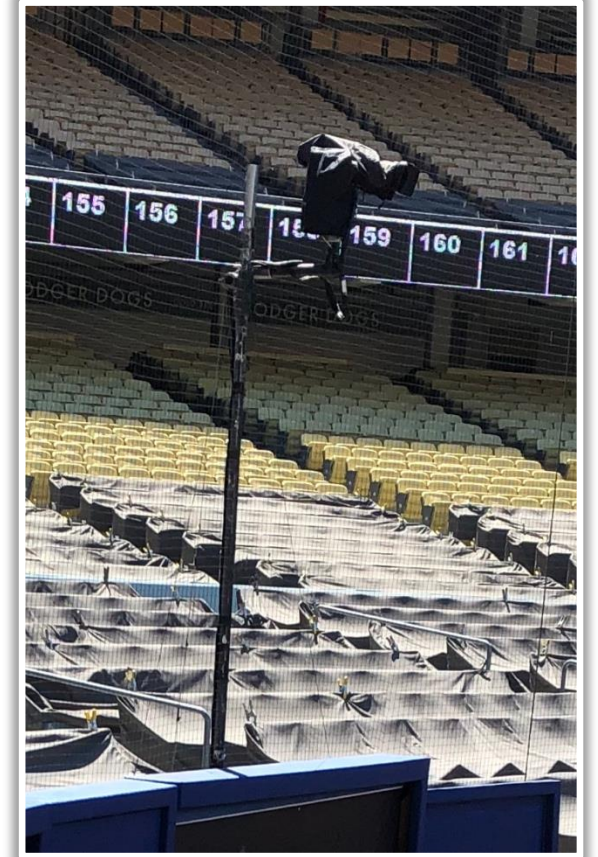

# Dodger Stadium Ground Rules

**RULE #1:** Batted ball striking camera on top of backstop: **Dead Ball**

# Dodger Stadium Ground Rules

**RULE #2:** A live ball (batted, thrown, or otherwise) striking any screen or protective netting set on a field facing wall or railing (e.g., a backstop or protective netting along the first or third base lines) and rebounding onto the playing field is **Live and In Play**.