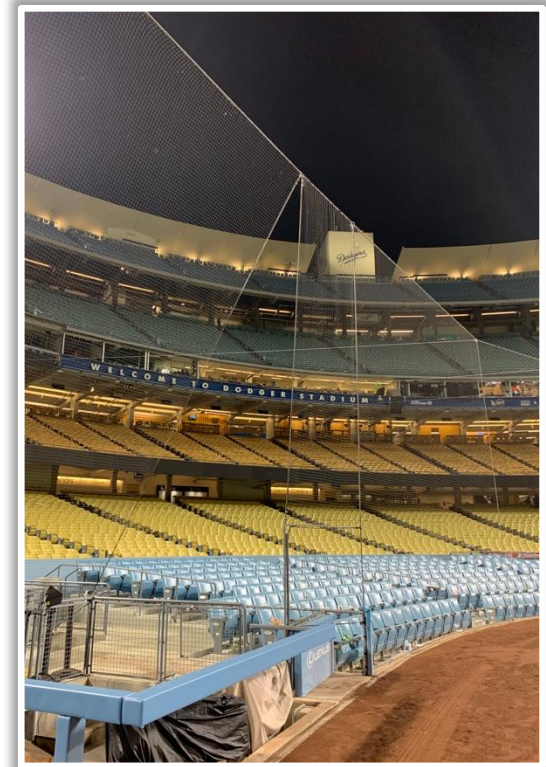

Dodger Stadium Ground Rules

RULE #2 (cont.): Any additional screening set behind an out of play area (e.g., dugout, photo or camera well, etc.) shall be considered **Out of Play**. Thus, any ball striking such screening is dead regardless of whether it ricochets back onto the field of play.