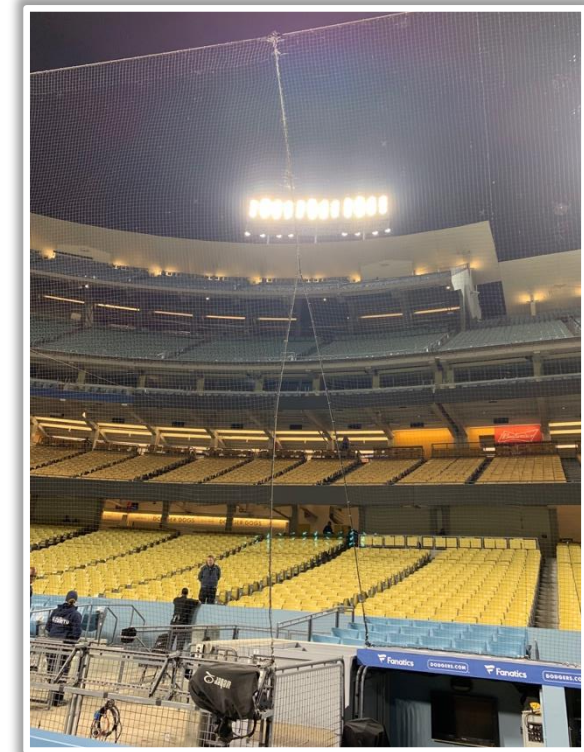

# Dodger Stadium Ground Rules

**RULE #1:** Batted ball striking camera on top of backstop: **Dead Ball**

# Dodger Stadium Ground Rules

**RULE #2:** A live ball (batted, thrown, or otherwise) striking any screen or protective netting set on a field facing wall or railing (e.g., a backstop or protective netting along the first or third base lines) and rebounding onto the playing field is **Live and In Play**.