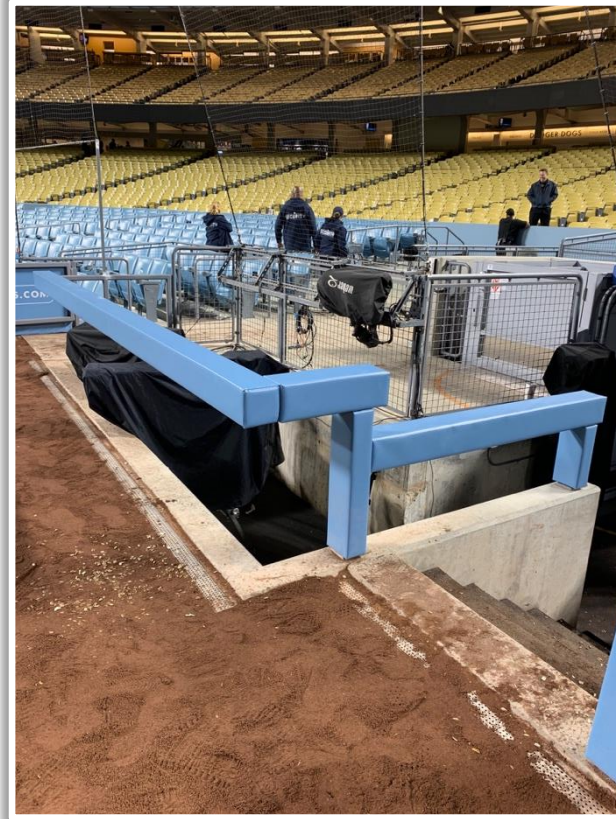

Dodger Stadium Ground Rules

3B Camera Well Photos: