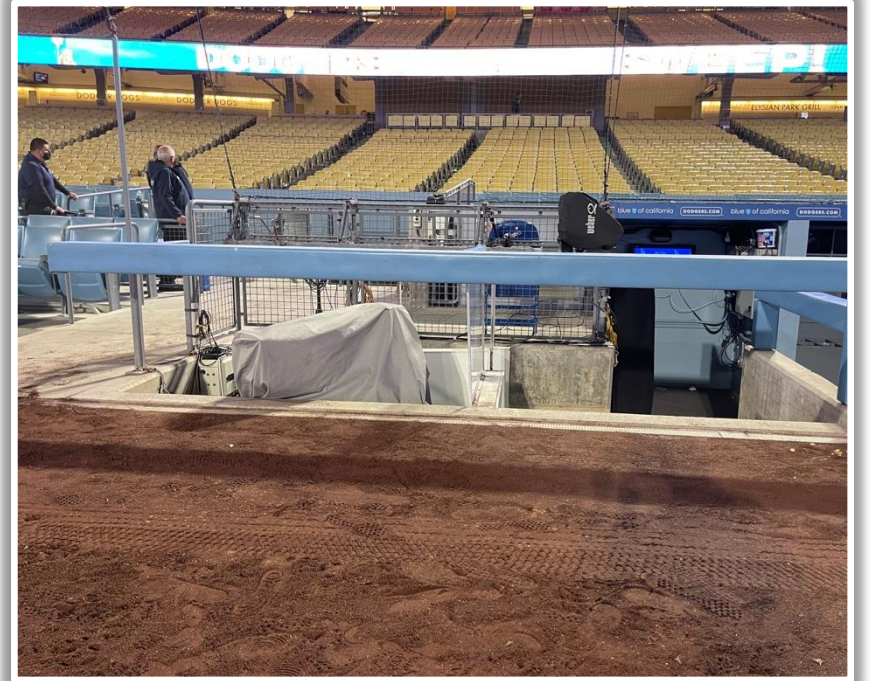

Dodger Stadium Ground Rules

3B Camera Well Photos: