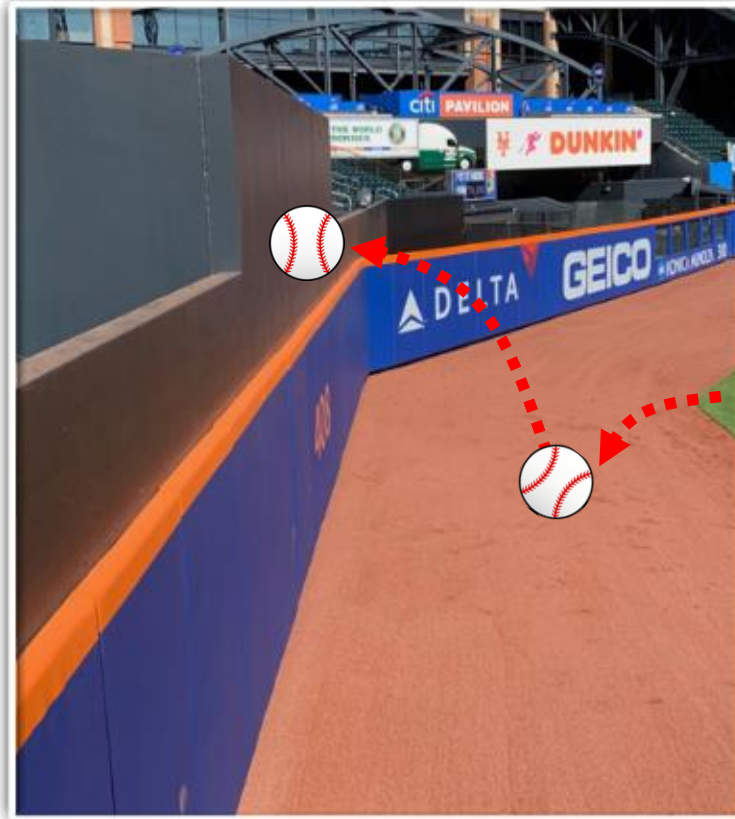

Citi Field Ground Rules

RULE #2: Fair batted bounding or thrown ball striking the safety railings on the inclined walls down the left field and right field lines in foul territory and rebounding onto the playing field: **In Play**

Citi Field Ground Rules

RULE #3: Fair batted ball in flight striking safety rails above orange line on outfield walls: **Home Run**

Citi Field Ground Rules

RULE #4: Fair batted bounding or thrown ball striking the safety railings above the orange line on the outfield walls: **Out of Play**

Citi Field Ground Rules

RULE #5: Fair batted bounding ball striking the black padded walls down the left field and right field lines in foul territory: **In Play**

Citi Field Ground Rules

RULE #6: Batted ball in flight striking outfield wall on black concrete section above the horizontal orange line: **Home Run**

Citi Field Ground Rules

RULE #7: Bounding batted ball striking black concrete section of outfield wall above above the horizontal orange line: **Out of Play, Two Bases**

Citi Field Ground Rules

RULE #8: Batted ball, in flight or bounding, striking outfield wall on or below the horizontal orange line: **In Play**