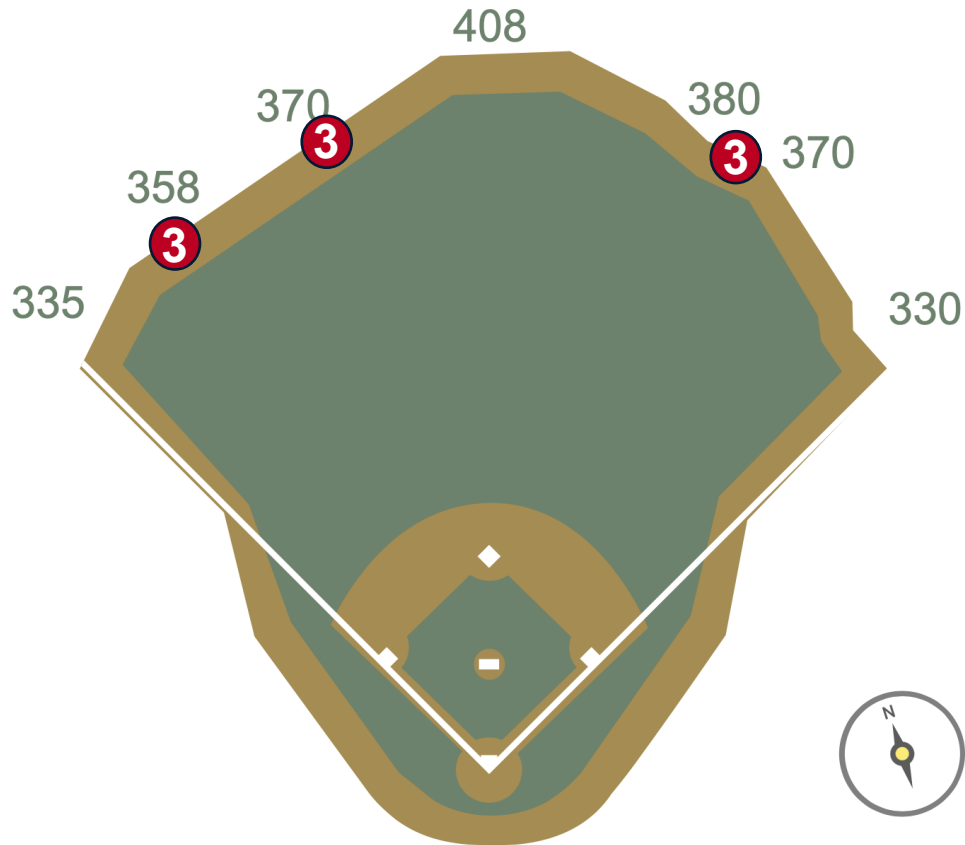

Citi Field

2026 Ground Rules

Date: March 25, 2026

Citi Field Ground Rules

RULE #1: Fair batted bounding or thrown ball striking the protective screening down the left and right field lines in foul territory and rebounding onto the playing field: **In Play**

Citi Field Ground Rules

RULE #2: Fair batted bounding or thrown ball striking the safety railings on the inclined walls down the left field and right field lines in foul territory and rebounding onto the playing field: **In Play**

Citi Field Ground Rules

RULE #3: Fair batted ball in flight striking safety rails above orange line on outfield walls: **Home Run**

Citi Field Ground Rules

RULE #4: Fair batted bounding or thrown ball striking the safety railings above the orange line on the outfield walls: **Out of Play**

Citi Field Ground Rules

RULE #5: Fair batted bounding ball striking the black padded walls down the left field and right field lines in foul territory: **In Play**

Citi Field Ground Rules

RULE #6: Batted ball in flight striking outfield wall on black concrete section above the horizontal orange line: **Home Run**