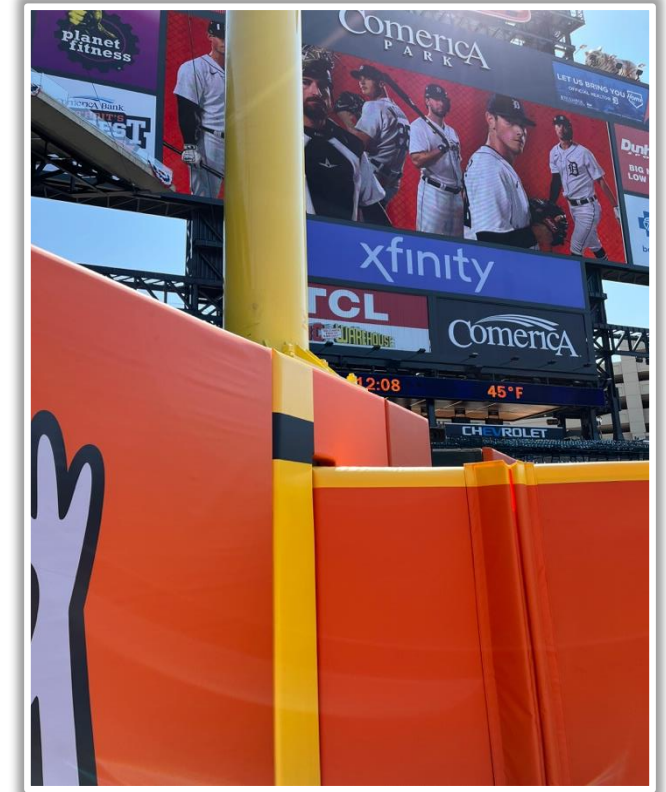

Comerica Park Ground Rules

RULE #5: A fair bounding ball that hits completely to the left of the black box or yellow line by the left field foul pole: **Alive and In Play**