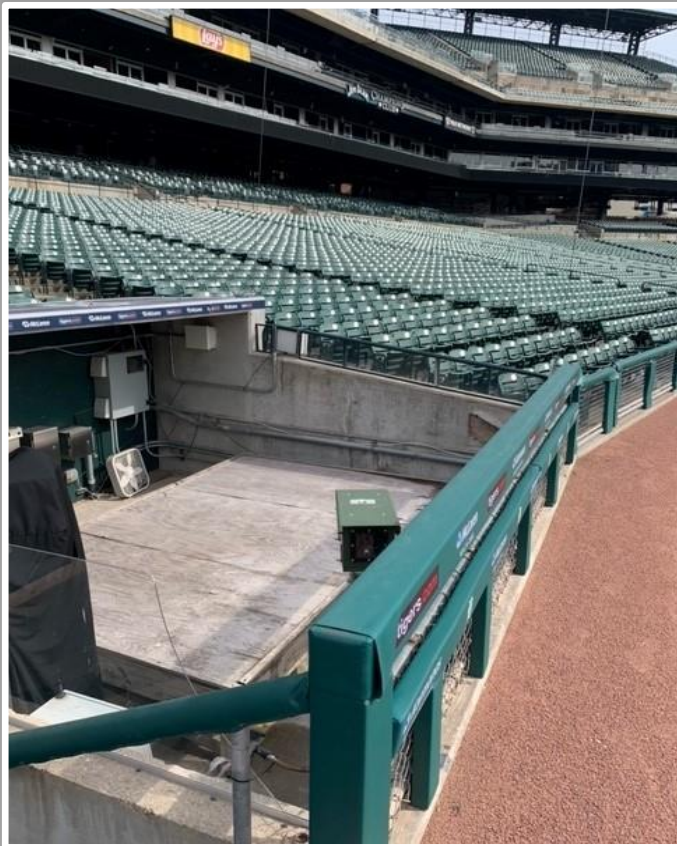

Comerica Park Ground Rules

RULE #7: Batted ball in flight striking beyond the padding, flower bed, or the fan safety railing in right field fair territory: **Home Run**

Comerica Park Ground Rules

RULE #8: A fair bounding ball that hits the flower bed beyond the right field wall: **Two Bases**

| Comerica Park Ground Rules

Backstop Photos:

Comerica Park Ground Rules

Backstop Photos (Cont.):

Comerica Park Ground Rules

3B Dugout Photos:

Comerica Park Ground Rules

3B Camera Well Photos:

Comerica Park Ground Rules

3B iPad Camera Photos:

3B Pitcher Camera

3B Batter Camera

A ball that strikes the camera behind the netting and enclosed padding is **live and in play** unless it becomes lodged or is otherwise deemed unplayable (i.e. goes completely through the netting).