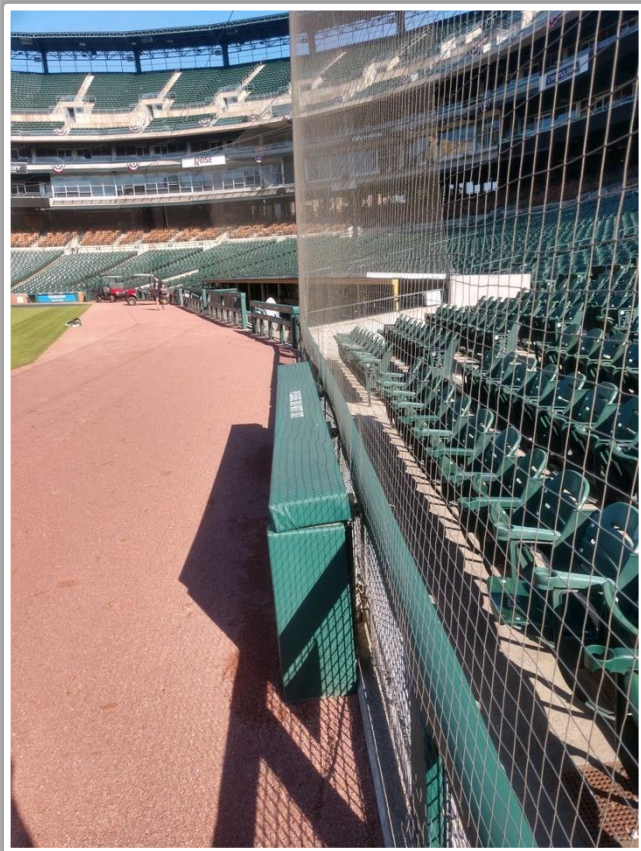

Comerica Park Ground Rules

RULE #3: Batted ball in flight that touches any part of the black square or yellow line above by the left field foul pole: **Home Run**

Comerica Park Ground Rules

RULE #4: A fair bounding ball that touches any part of the black square or yellow line above by the left field foul pole: **Two Bases**

Comerica Park Ground Rules

RULE #7: Batted ball in flight striking beyond the padding, flower bed, or the fan safety railing in right field fair territory: **Home Run**

Comerica Park Ground Rules

RULE #8: A fair bounding ball that hits the flower bed beyond the right field wall: **Two Bases**

Comerica Park Ground Rules

3B iPad Camera Photos:

3B Pitcher Camera

3B Batter Camera

A ball that strikes the camera behind the netting and enclosed padding is **live and in play** unless it becomes lodged or is otherwise deemed unplayable (i.e. goes completely through the netting).

Comerica Park Ground Rules

LF Fan Safety Netting Photos:

Comerica Park Ground Rules

LF Corner:

Comerica Park Ground Rules

LF Wall Photos:

Comerica Park Ground Rules

CF Wall Photos: