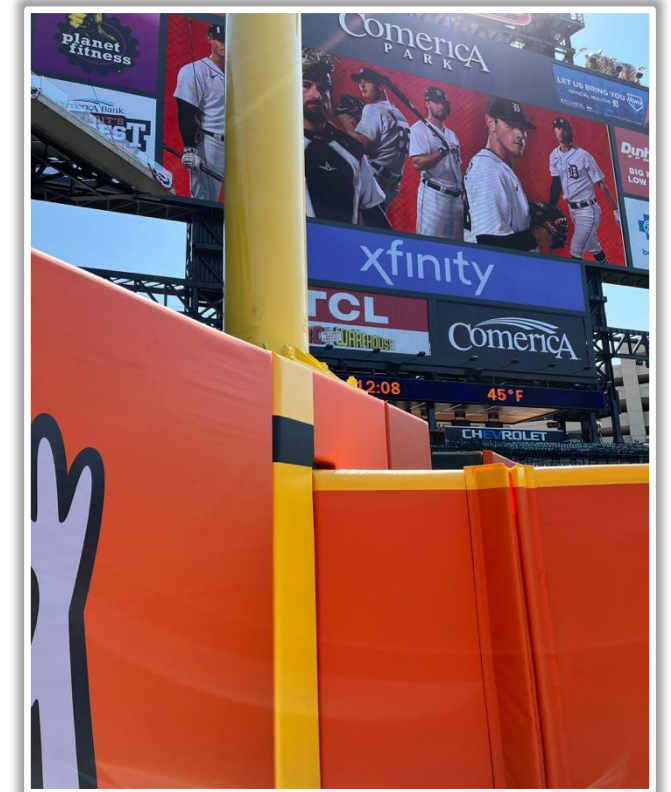

Comerica Park Ground Rules

RULE #3: Batted ball in flight that touches any part of the black square or yellow line above by the left field foul pole: **Home Run**

Comerica Park Ground Rules

RULE #4: A fair bounding ball that touches any part of the black square or yellow line above by the left field foul pole: **Two Bases**