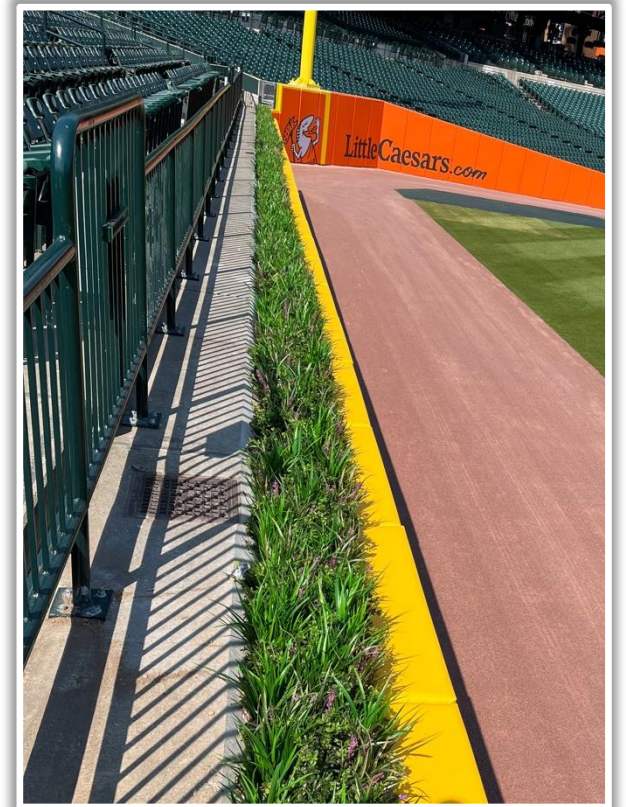

Comerica Park Ground Rules

RULE #2: A fielder is permitted to lean on the front facing of the dugout or reach over the dugout landing area in an attempt to field the ball. If a fielder makes a catch while he is leaning on the front facing of the dugout or reaching over the dugout landing area: **In Play**

Comerica Park Ground Rules

RULE #3: Batted ball in flight that touches any part of the black square or yellow line above by the left field foul pole: **Home Run**

Comerica Park Ground Rules

RULE #4: A fair bounding ball that touches any part of the black square or yellow line above by the left field foul pole: **Two Bases**

Comerica Park Ground Rules

RULE #5: A fair bounding ball that hits completely to the left of the black box or yellow line by the left field foul pole: **Alive and In Play**

Comerica Park Ground Rules

RULE #6: Batted ball in flight striking padding below the top of outfield wall and caroming into stands: **Two Bases**

Comerica Park Ground Rules

RULE #7: Batted ball in flight striking beyond the padding, flower bed, or the fan safety railing in right field fair territory: **Home Run**

Comerica Park Ground Rules

RULE #8: A fair bounding ball that hits the flower bed beyond the right field wall: **Two Bases**