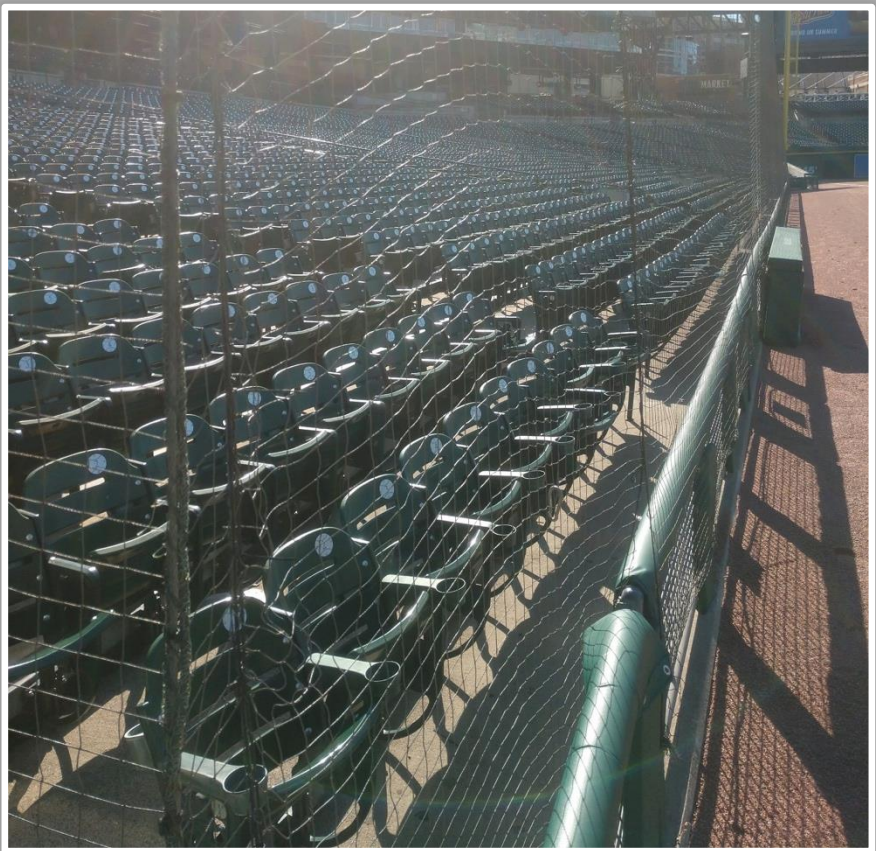

Comerica Park Ground Rules

LF Fan Safety Netting Photos: