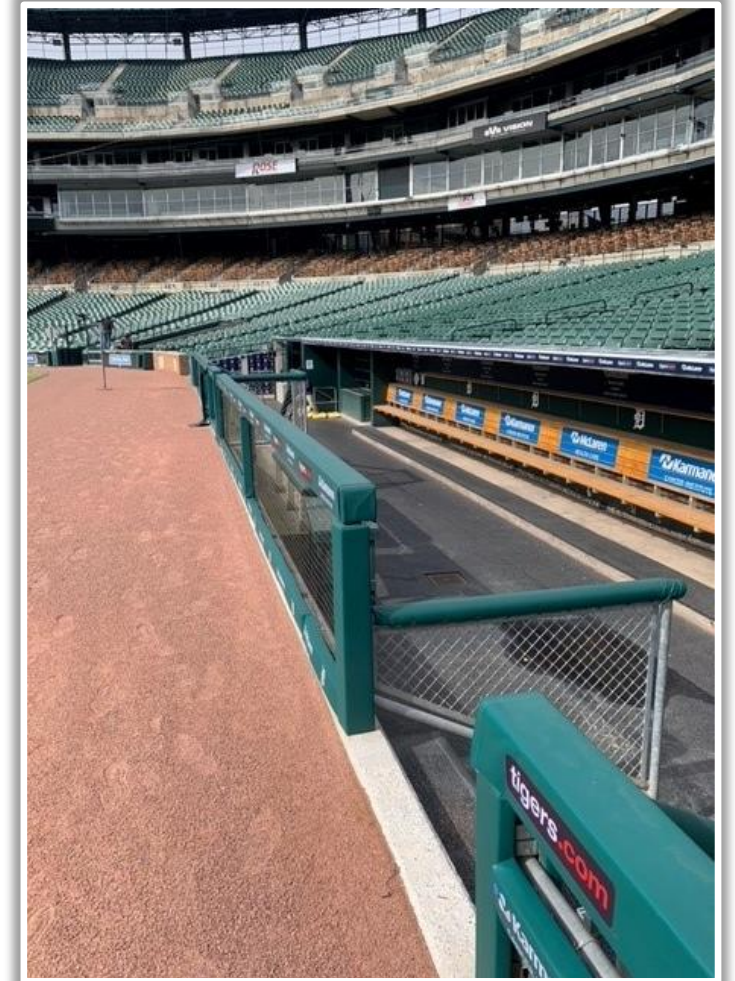

Comerica Park Ground Rules

RULE #3: Batted ball in flight that touches any part of the black square or yellow line above by the left field foul pole: **Home Run**

Comerica Park Ground Rules

RULE #4: A fair bounding ball that touches any part of the black square or yellow line above by the left field foul pole: **Two Bases**

Comerica Park Ground Rules

RULE #7: Batted ball in flight striking beyond the padding, flower bed, or the fan safety railing in right field fair territory: **Home Run**

Comerica Park Ground Rules

RULE #8: A fair bounding ball that hits the flower bed beyond the right field wall: **Two Bases**

| Comerica Park Ground Rules

Backstop Photos:

Comerica Park Ground Rules

Backstop Photos (Cont.):

Comerica Park Ground Rules

3B Dugout Photos:

Comerica Park Ground Rules

3B Camera Well Photos:

Comerica Park Ground Rules

3B iPad Camera Photos:

3B Pitcher Camera

3B Batter Camera

A ball that strikes the camera behind the netting and enclosed padding is **live and in play** unless it becomes lodged or is otherwise deemed unplayable (i.e. goes completely through the netting).