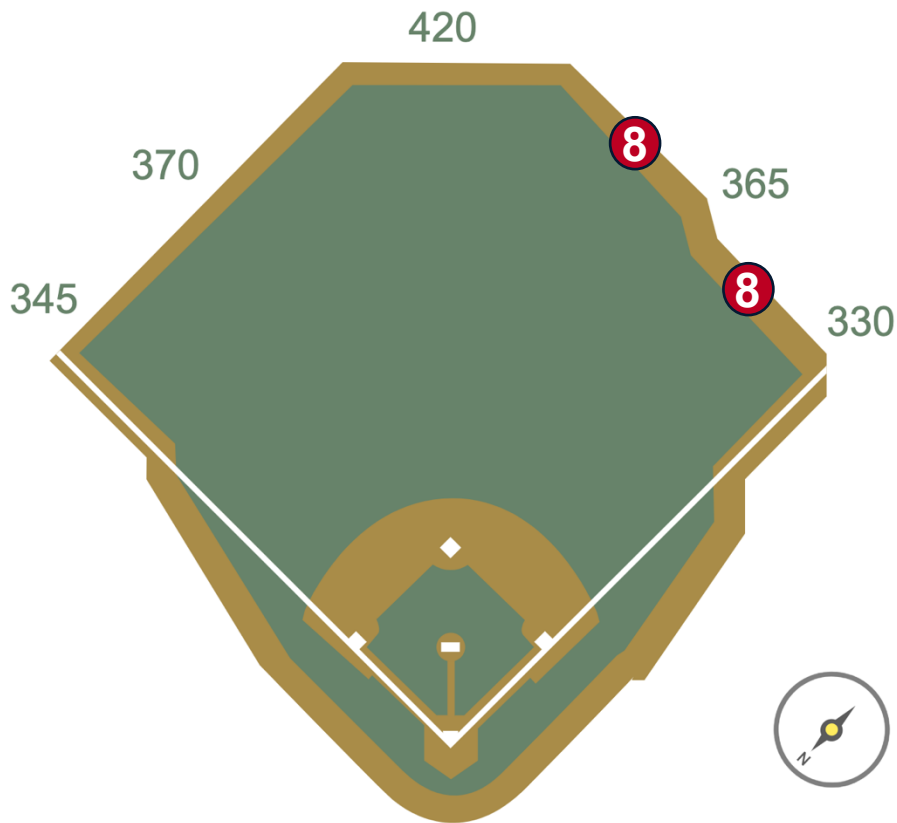

Comerica Park Ground Rules

RULE #3: Batted ball in flight that touches any part of the black square or yellow line above by the left field foul pole: **Home Run**

Comerica Park Ground Rules

RULE #4: A fair bounding ball that touches any part of the black square or yellow line above by the left field foul pole: **Two Bases**

Comerica Park Ground Rules

RULE #5: A fair bounding ball that hits completely to the left of the black box or yellow line by the left field foul pole: **Alive and In Play**

Comerica Park Ground Rules

RULE #6: Batted ball in flight striking padding below the top of outfield wall and caroming into stands: **Two Bases**

Comerica Park Ground Rules

RULE #7: Batted ball in flight striking beyond the padding, flower bed, or the fan safety railing in right field fair territory: **Home Run**

Comerica Park Ground Rules

RULE #8: A fair bounding ball that hits the flower bed beyond the right field wall: **Two Bases**