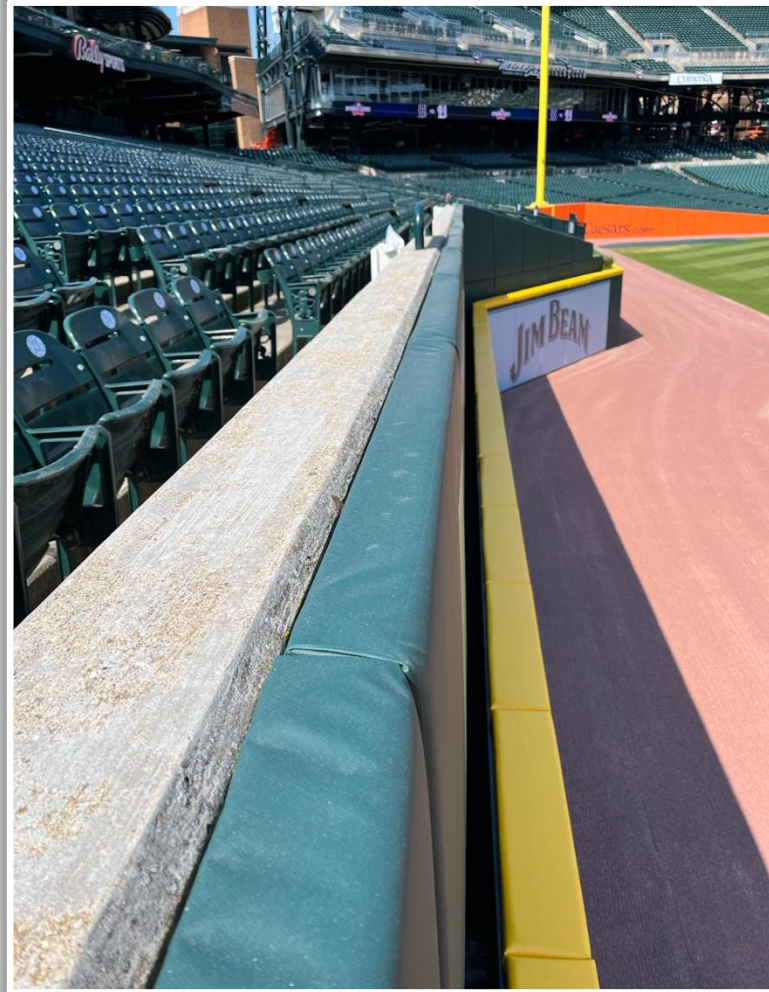

| Comerica Park Ground Rules

RCF Wall Photos: