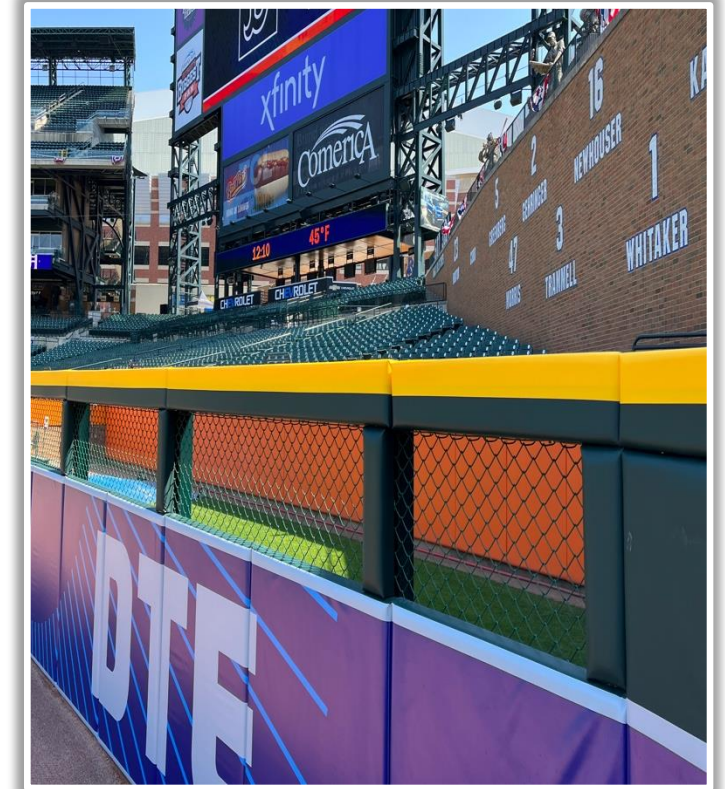

Comerica Park Ground Rules

RULE #3: Batted ball in flight that touches any part of the black square or yellow line above by the left field foul pole: **Home Run**

Comerica Park Ground Rules

RULE #4: A fair bounding ball that touches any part of the black square or yellow line above by the left field foul pole: **Two Bases**

Comerica Park Ground Rules

RULE #5: A fair bounding ball that hits completely to the left of the black box or yellow line by the left field foul pole: **Alive and In Play**

Comerica Park Ground Rules

RULE #6: Batted ball in flight striking padding below the top of outfield wall and caroming into stands: **Two Bases**