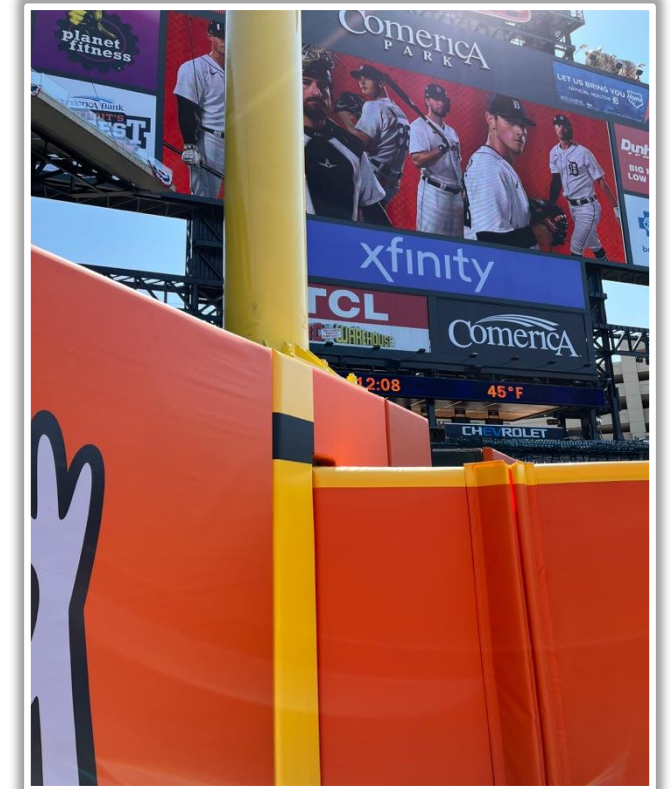

Comerica Park Ground Rules

RULE #2: A fielder is permitted to lean on the front facing of the dugout or reach over the dugout landing area in an attempt to field the ball. If a fielder makes a catch while he is leaning on the front facing of the dugout or reaching over the dugout landing area: **In Play**

Comerica Park Ground Rules

RULE #3: Batted ball in flight that touches any part of the black square or yellow line above by the left field foul pole: **Home Run**

Comerica Park Ground Rules

RULE #4: A fair bounding ball that touches any part of the black square or yellow line above by the left field foul pole: **Two Bases**