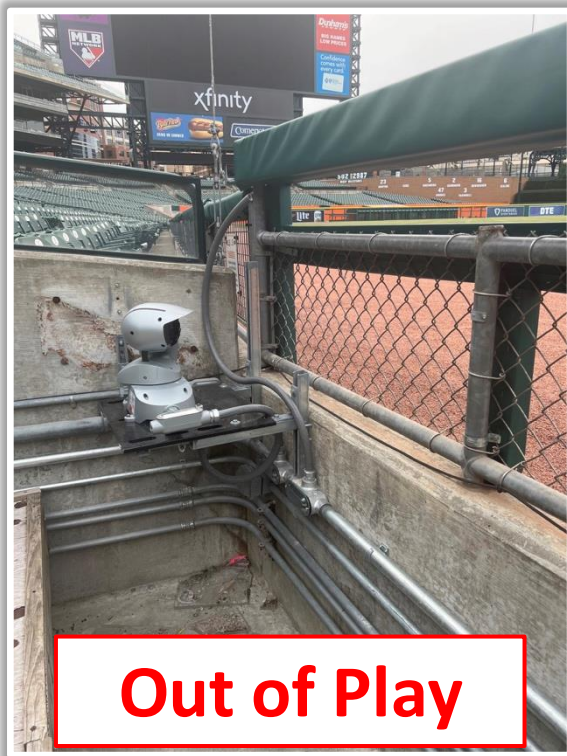

Comerica Park Ground Rules

RULE #3: Batted ball in flight that touches any part of the black square or yellow line above by the left field foul pole: **Home Run**

Comerica Park Ground Rules

RULE #4: A fair bounding ball that touches any part of the black square or yellow line above by the left field foul pole: **Two Bases**

Comerica Park Ground Rules

RULE #5: A fair bounding ball that hits completely to the left of the black box or yellow line by the left field foul pole: **Alive and In Play**

Comerica Park Ground Rules

RULE #6: Batted ball in flight striking padding below the top of outfield wall and caroming into stands: **Two Bases**

| Comerica Park Ground Rules

Backstop Photos:

Comerica Park Ground Rules

Backstop Photos (Cont.):

Comerica Park Ground Rules

3B Dugout Photos:

Comerica Park Ground Rules

3B Camera Well Photos:

Comerica Park Ground Rules

3B iPad Camera Photos:

3B Pitcher Camera

3B Batter Camera

A ball that strikes the camera behind the netting and enclosed padding is **live and in play** unless it becomes lodged or is otherwise deemed unplayable (i.e. goes completely through the netting).