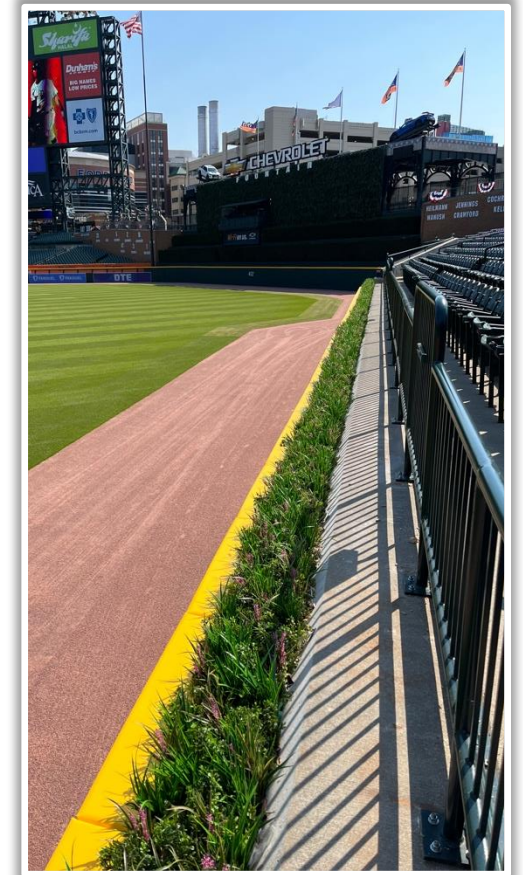

Comerica Park Ground Rules

RULE #2: A fielder is permitted to lean on the front facing of the dugout or reach over the dugout landing area in an attempt to field the ball. If a fielder makes a catch while he is leaning on the front facing of the dugout or reaching over the dugout landing area: **In Play**

Comerica Park Ground Rules

RULE #3: Batted ball in flight that touches any part of the black square or yellow line above by the left field foul pole: **Home Run**

Comerica Park Ground Rules

RULE #4: A fair bounding ball that touches any part of the black square or yellow line above by the left field foul pole: **Two Bases**

Comerica Park Ground Rules

RULE #5: A fair bounding ball that hits completely to the left of the black box or yellow line by the left field foul pole: **Alive and In Play**

Comerica Park Ground Rules

RULE #6: Batted ball in flight striking padding below the top of outfield wall and caroming into stands: **Two Bases**

Comerica Park Ground Rules

RULE #7: Batted ball in flight striking beyond the padding, flower bed, or the fan safety railing in right field fair territory: **Home Run**

Comerica Park Ground Rules

RULE #8: A fair bounding ball that hits the flower bed beyond the right field wall: **Two Bases**