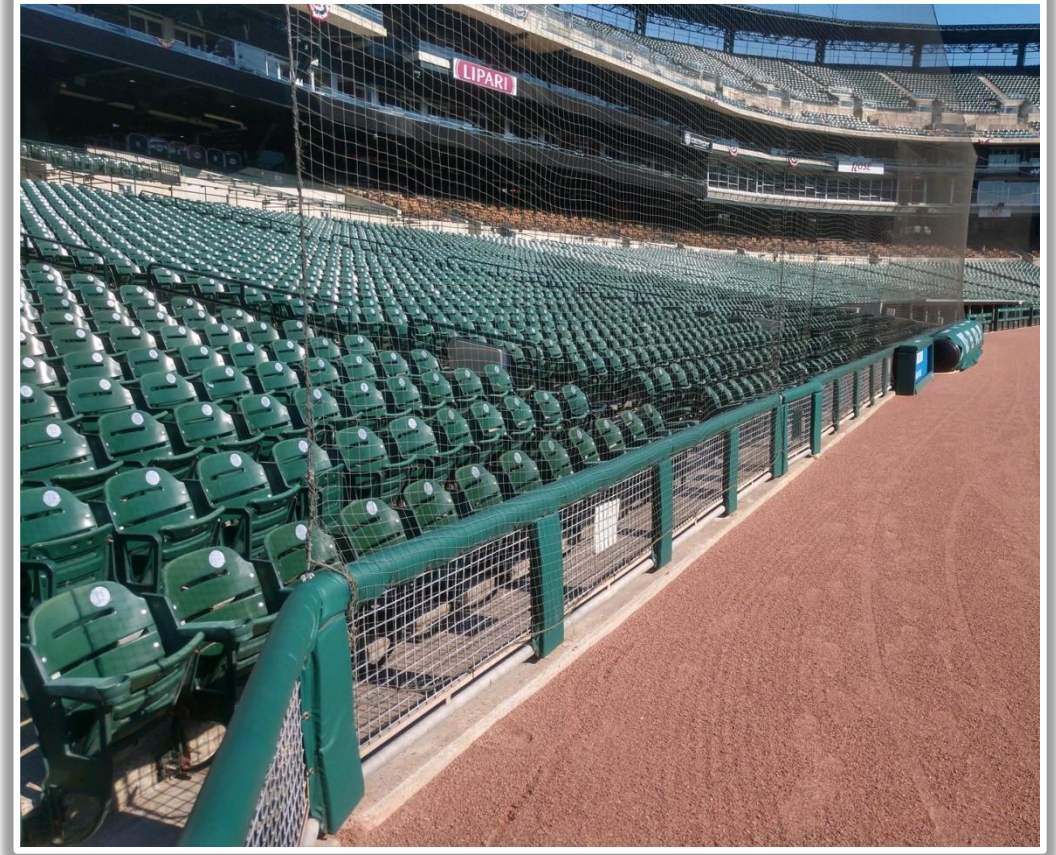

Comerica Park Ground Rules

Tarp and RF Extended Fan Safety Netting Photos: