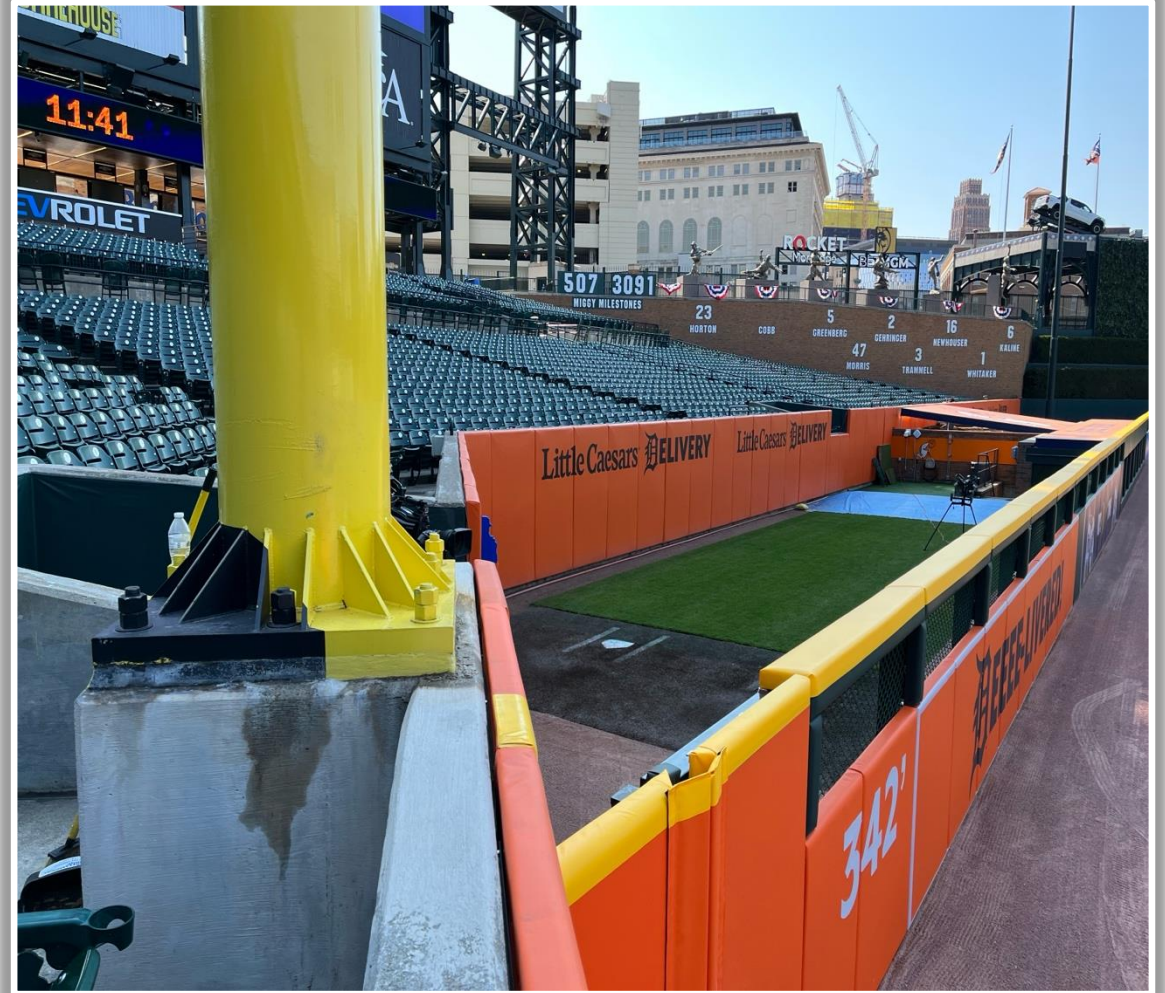

Comerica Park Ground Rules

LF Corner: