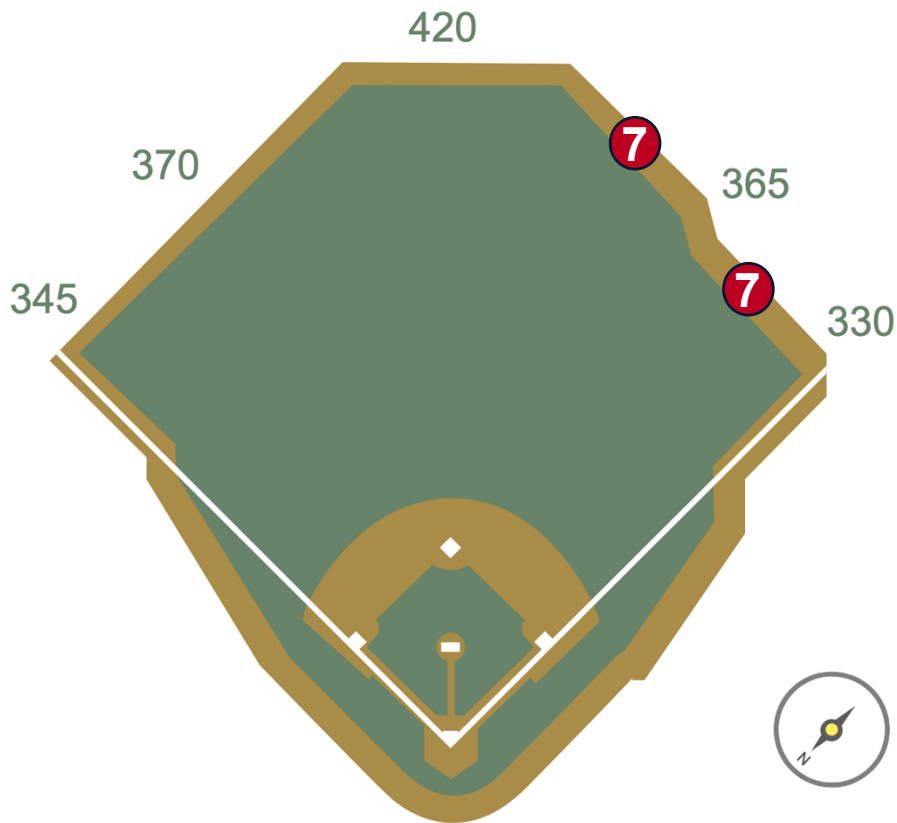

Comerica Park Ground Rules

RULE #3: Batted ball in flight that touches any part of the black square or yellow line above by the left field foul pole: **Home Run**

Comerica Park Ground Rules

RULE #4: A fair bounding ball that touches any part of the black square or yellow line above by the left field foul pole: **Two Bases**

Comerica Park Ground Rules

RULE #5: A fair bounding ball that hits completely to the left of the black box or yellow line by the left field foul pole: **Alive and In Play**

Comerica Park Ground Rules

RULE #6: Batted ball in flight striking padding below the top of outfield wall and caroming into stands: **Two Bases**

Comerica Park Ground Rules

RULE #7: Batted ball in flight striking beyond the padding, flower bed, or the fan safety railing in right field fair territory: **Home Run**

Comerica Park Ground Rules

RULE #8: A fair bounding ball that hits the flower bed beyond the right field wall: **Two Bases**