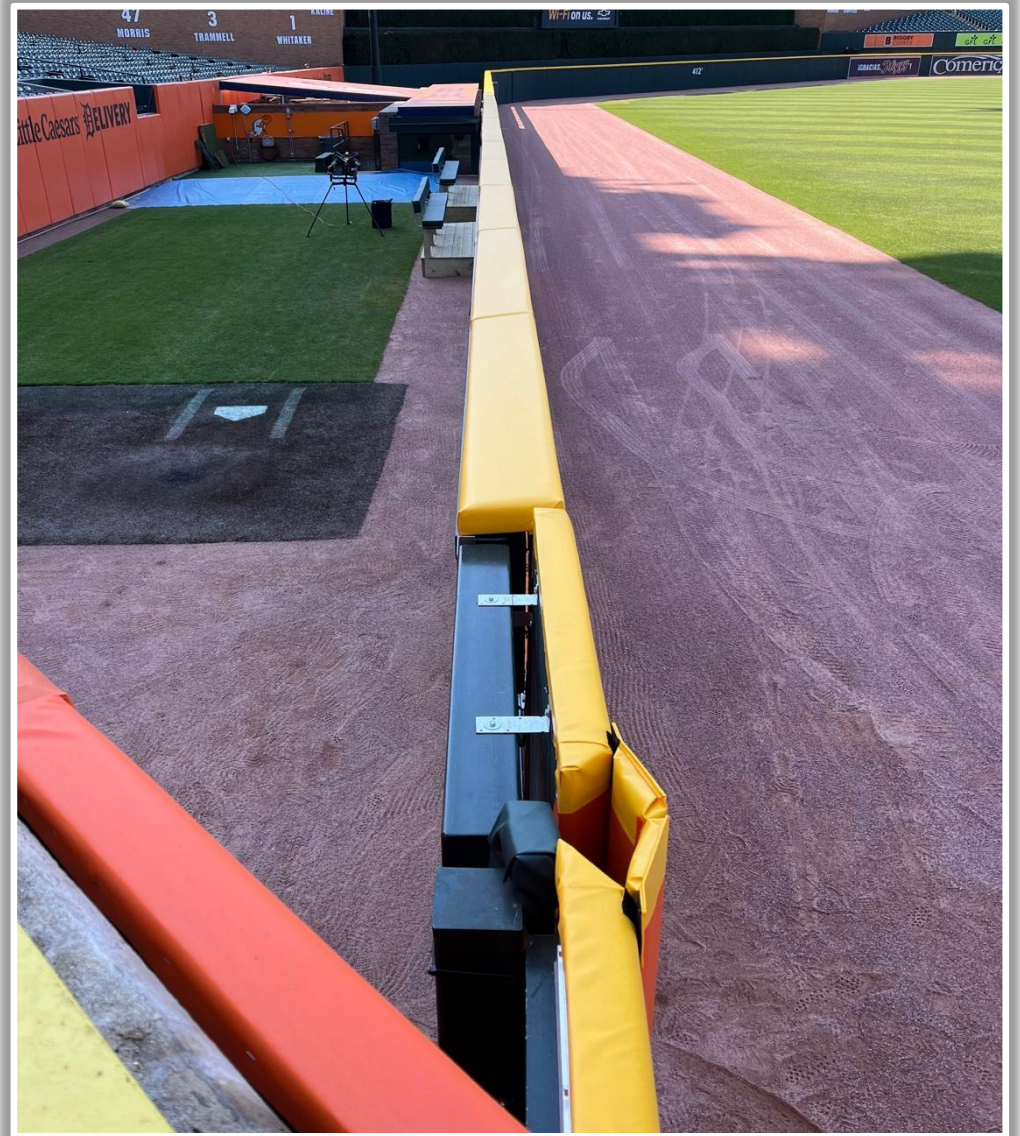

Comerica Park Ground Rules

LF Wall Photos: