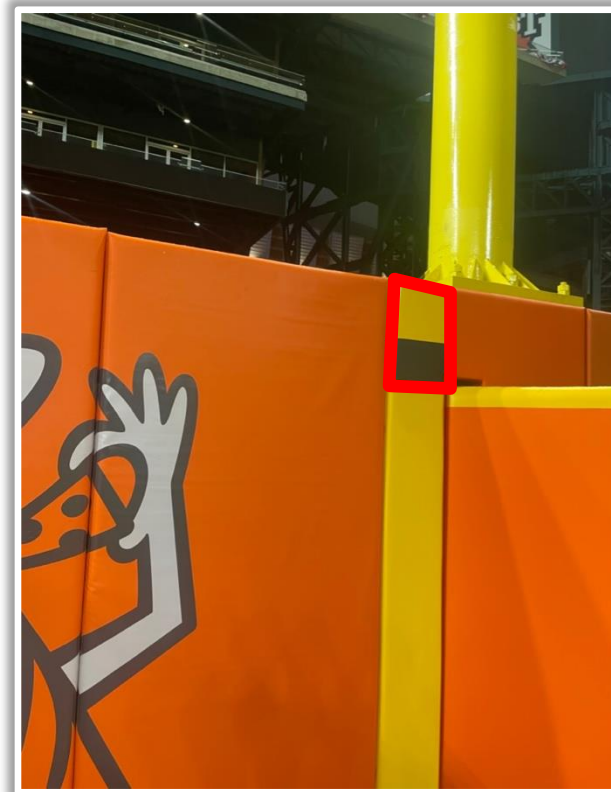

Comerica Park

2026 Ground Rules

Date: March 25, 2026

Comerica Park Ground Rules

RULE #1: Ball striking or resting on the dugout landing area is considered in the dugout: **Out of Play**. If a fielder makes a catch, then steps or falls on the dugout landing area: **Dead Ball with award of one base**.

Comerica Park Ground Rules

RULE #2: A fielder is permitted to lean on the front facing of the dugout or reach over the dugout landing area in an attempt to field the ball. If a fielder makes a catch while he is leaning on the front facing of the dugout or reaching over the dugout landing area: **In Play**

Comerica Park Ground Rules

RULE #3: Batted ball in flight that touches any part of the black square or yellow line above by the left field foul pole: **Home Run**

Comerica Park Ground Rules

RULE #4: A fair bounding ball that touches any part of the black square or yellow line above by the left field foul pole: **Two Bases**

Comerica Park Ground Rules

RULE #5: A fair bounding ball that hits completely to the left of the black box or yellow line by the left field foul pole: **Alive and In Play**

Comerica Park Ground Rules

RULE #6: Batted ball in flight striking padding below the top of outfield wall and caroming into stands: **Two Bases**