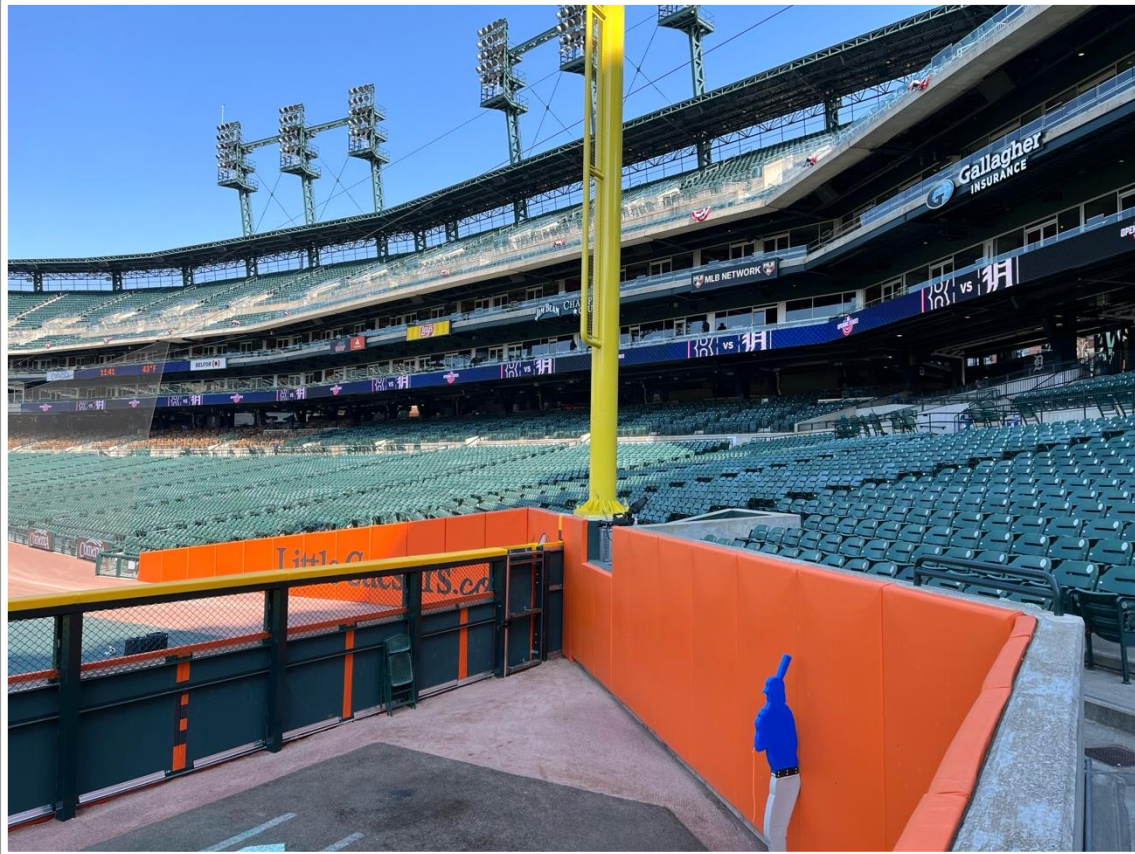

Comerica Park Ground Rules

LF Corner: