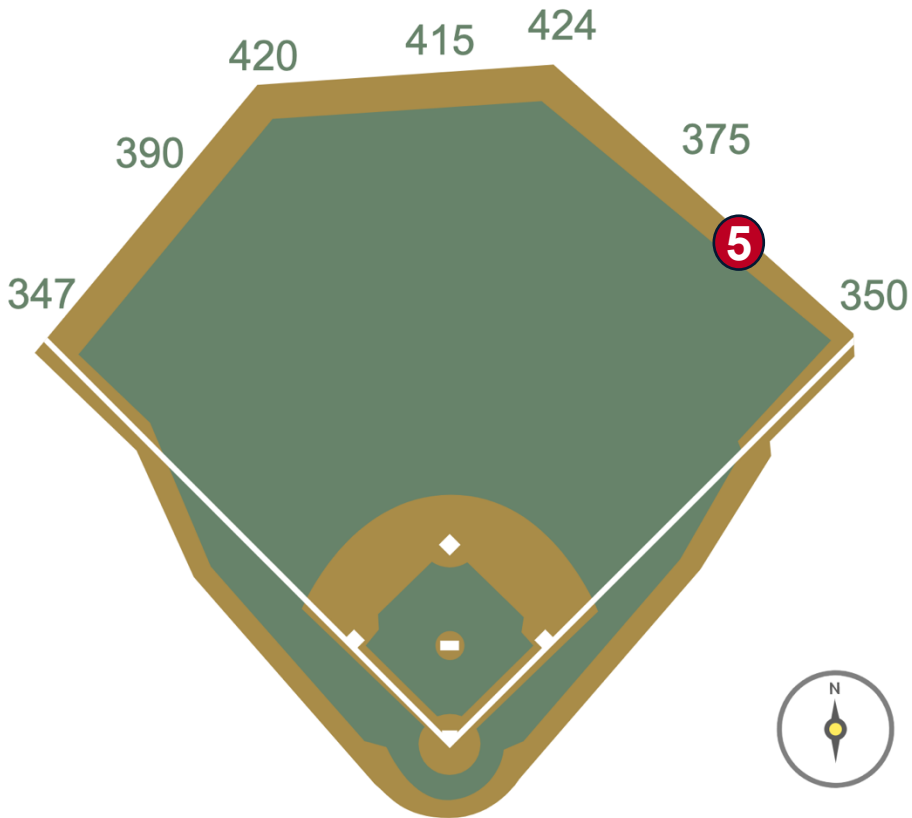

Coors Field Ground Rules

RULE #5: Bounding ball striking fence above out-of-town scoreboard in right field: **Out of Play**