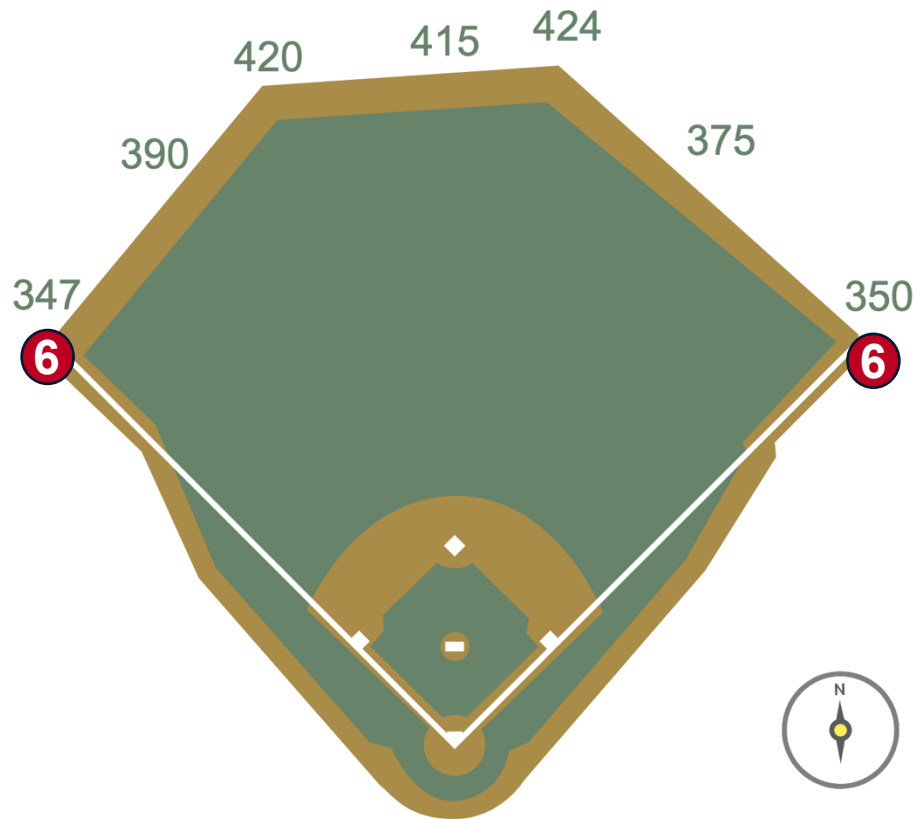

Coors Field Ground Rules

RULE #6: Batted ball in flight striking any cabling that is over foul territory:
Dead Ball