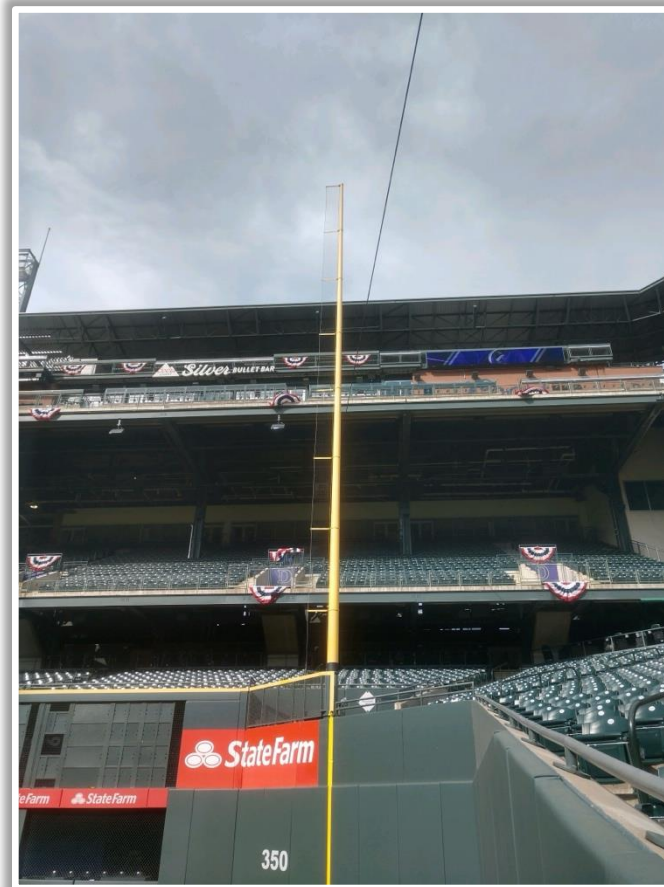

Coors Field Ground Rules

RULE #6: Batted ball in flight striking any cabling that is over foul territory:
Dead Ball