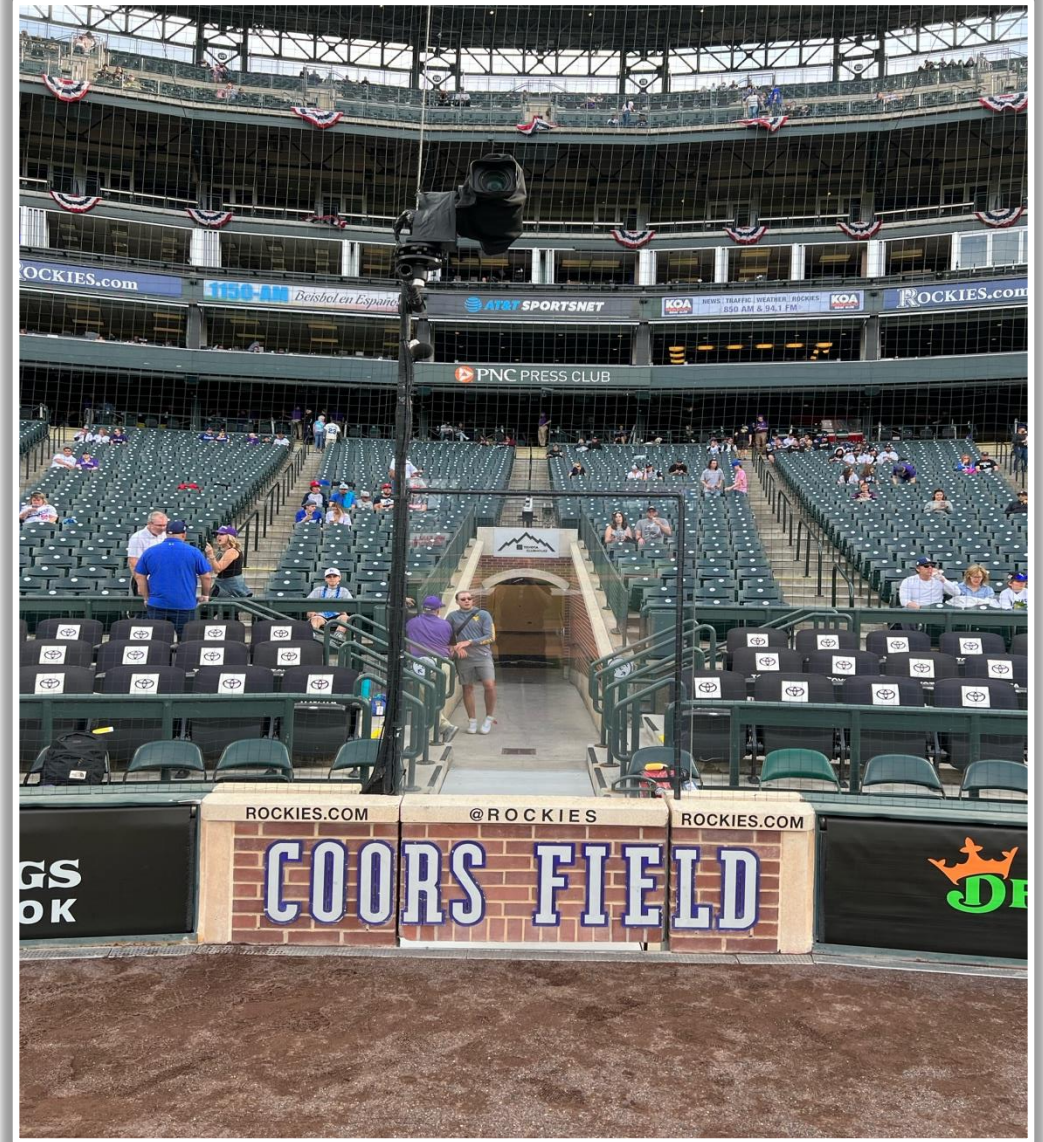

Coors Field Ground Rules

Backstop Photos: