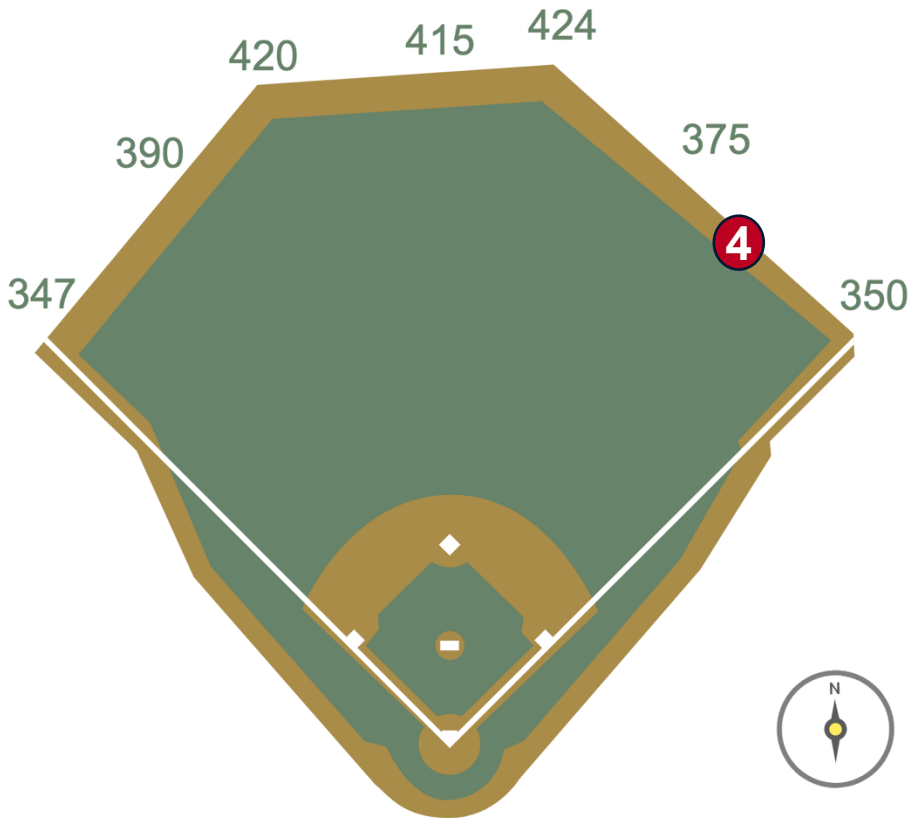

Coors Field Ground Rules

RULE #4: Fair ball in flight striking beyond yellow line on top front facing of out-of-town scoreboard in right field: **Home Run**