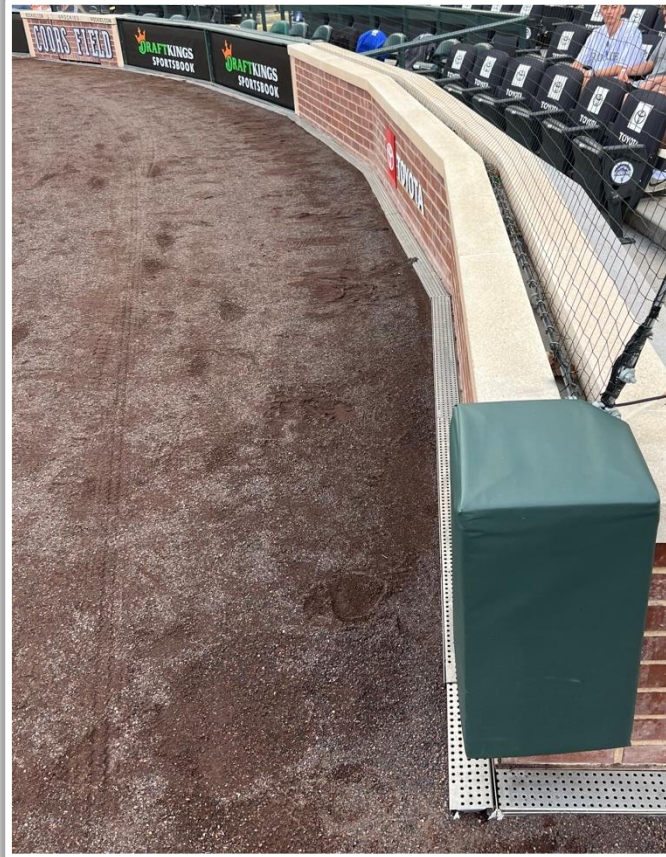

Coors Field Ground Rules

Backstop Photos (Cont.):