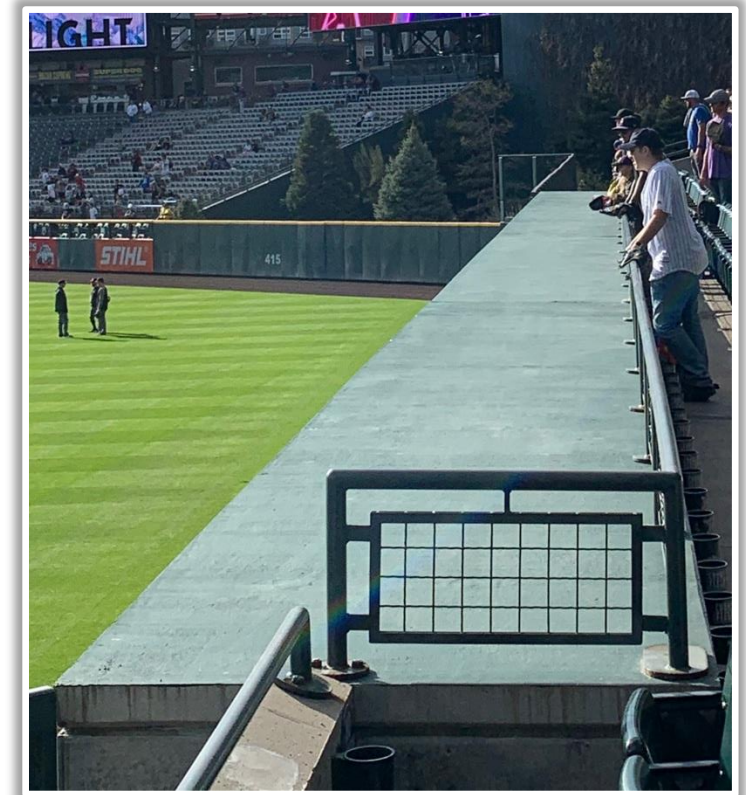

Coors Field Ground Rules

RULE #4: Fair ball in flight striking beyond yellow line on top front facing of out-of-town scoreboard in right field: **Home Run**