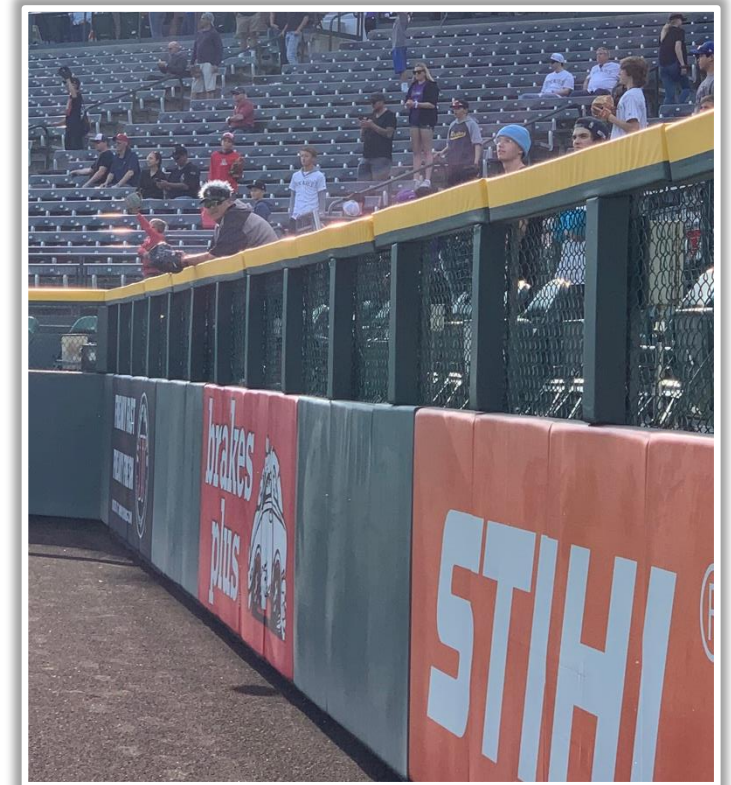

# Coors Field Ground Rules

**RULE #2:** Fair ball striking the chain-link fence below the yellow line along the left field wall and rebounding onto the playing field: **In Play**