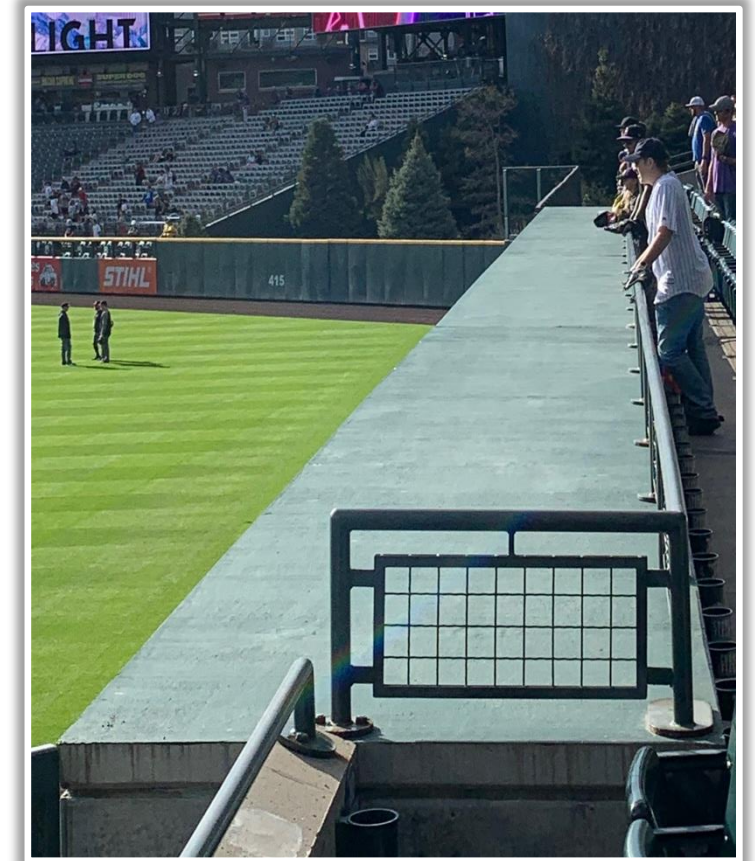

Coors Field Ground Rules

RULE #5: Bounding ball striking fence above out-of-town scoreboard in right field: **Out of Play**