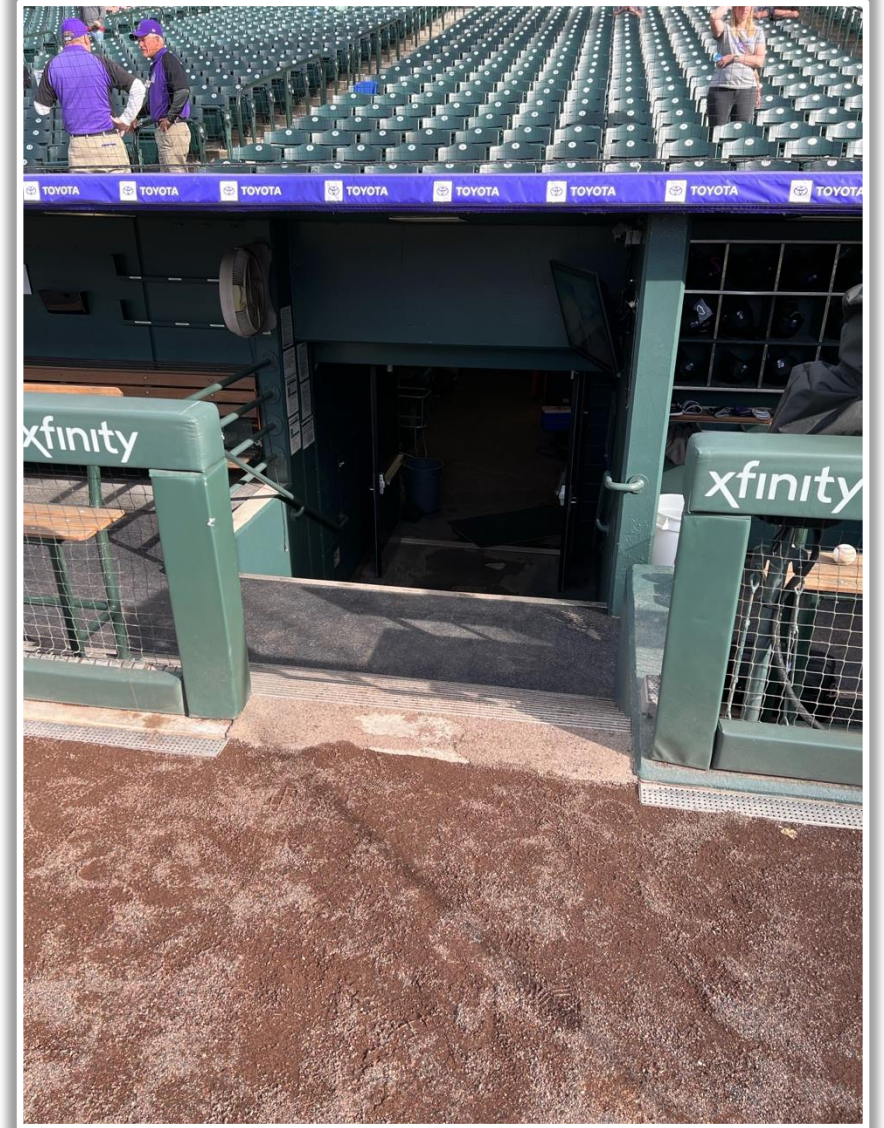

Coors Field Ground Rules

1B Dugout Photos: