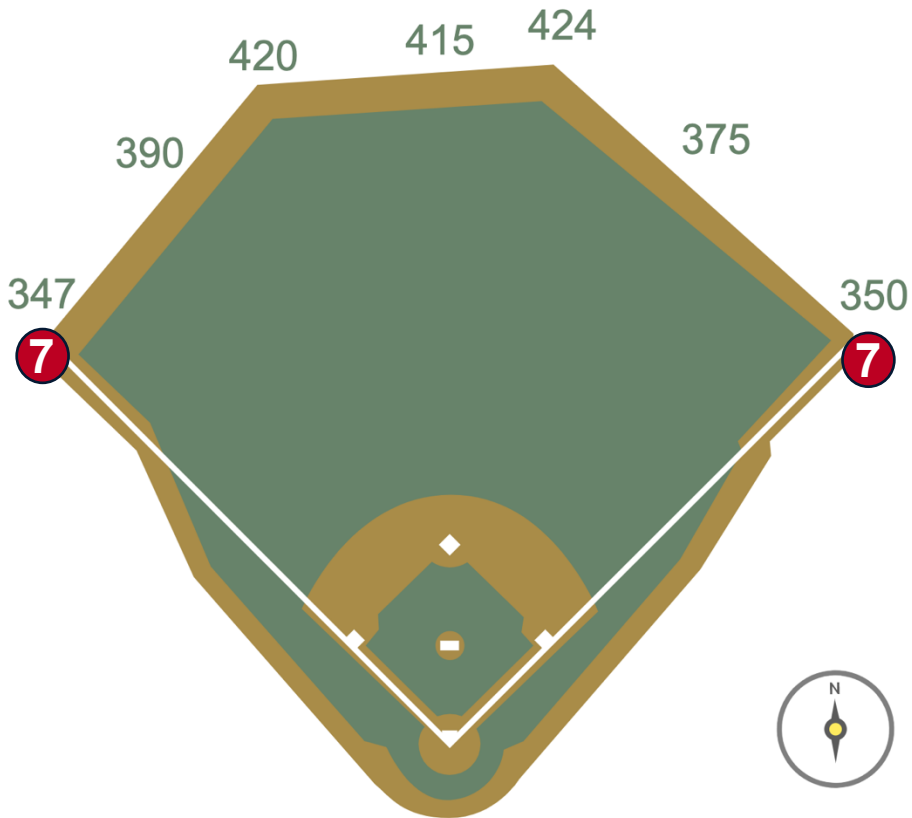

Coors Field Ground Rules

RULE #7: Thrown or bounding batted ball striking any cabling over foul territory: **Live and In Play**