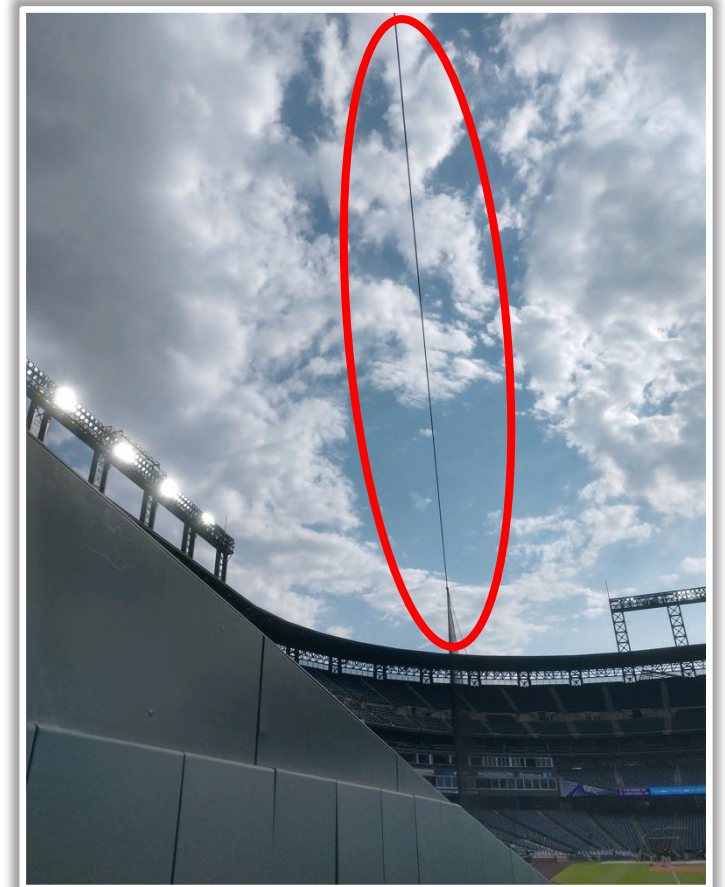

Coors Field Ground Rules

RULE #6: Batted ball in flight striking any cabling that is over foul territory:
Dead Ball