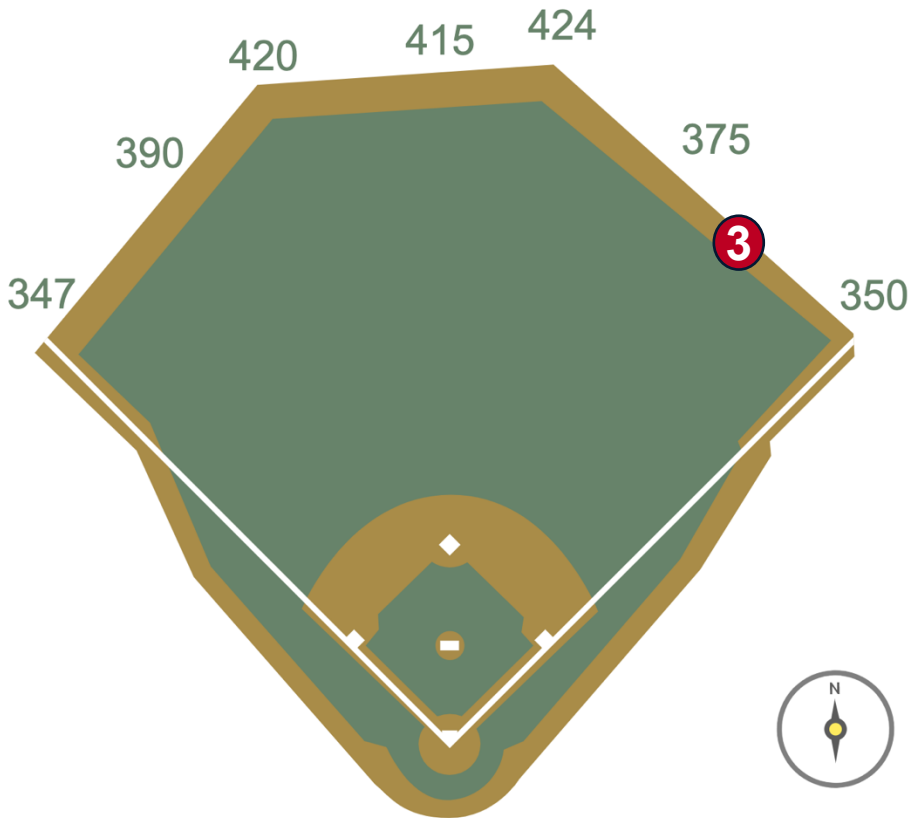

Coors Field Ground Rules

RULE #3: Fair ball going through or lodging in scoreboard in right field, either on bounce or in flight: **Two Bases**