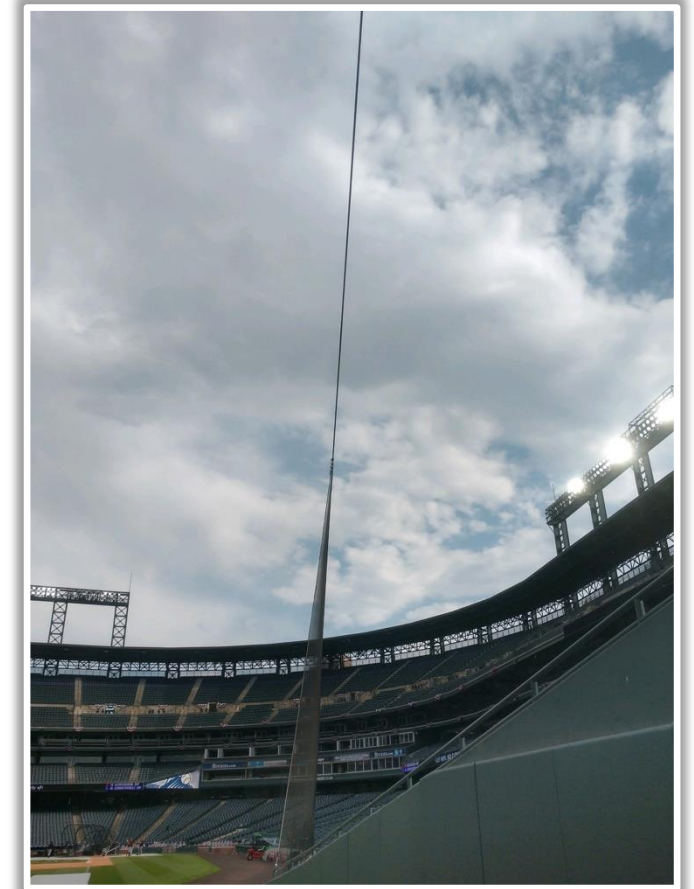

Coors Field Ground Rules

RULE #7: Thrown or bounding batted ball striking any cabling over foul territory: **Live and In Play**