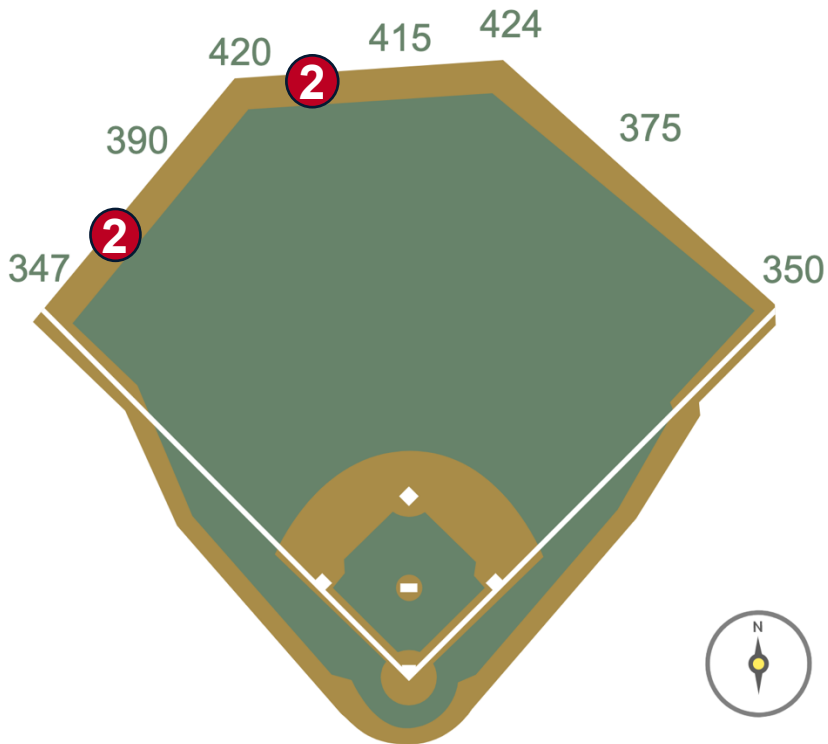

# Coors Field Ground Rules

**RULE #2:** Fair ball striking the chain-link fence below the yellow line along the left field wall and rebounding onto the playing field: **In Play**