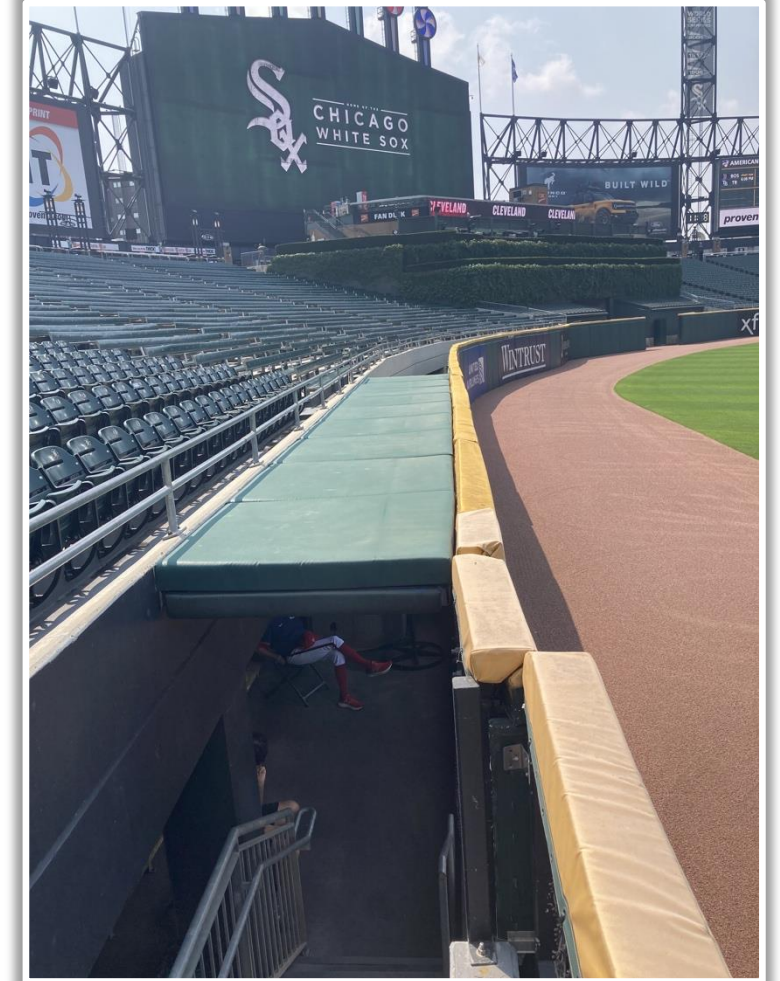

3B iPad Camera Photos:

3B Pitcher Camera

This camera is recessed and out of play. The field facing netting in front of the camera is live and in play. A ball that becomes lodged or goes completely through the netting is out of play.

| Rate Field Ground Rules

3B iPad Camera Photos (Cont.):

3B Batter Camera

A ball that strikes the camera and rebounds onto the playing field is live and in play unless it becomes lodged or is otherwise deemed unplayable

| Rate Field Ground Rules

3B Fan Safety Netting Photos:

| Rate Field Ground Rules

LF Corner Photos:

| Rate Field Ground Rules

LF Foul Pole Photos:

Rate Field Ground Rules

LF Wall Photos:

| Rate Field Ground Rules

RF Corner Photos:

This yellow line is live and in play. A fair bounding ball that strikes the front facing of this railing is still in play if it rebounds back onto the playing field.