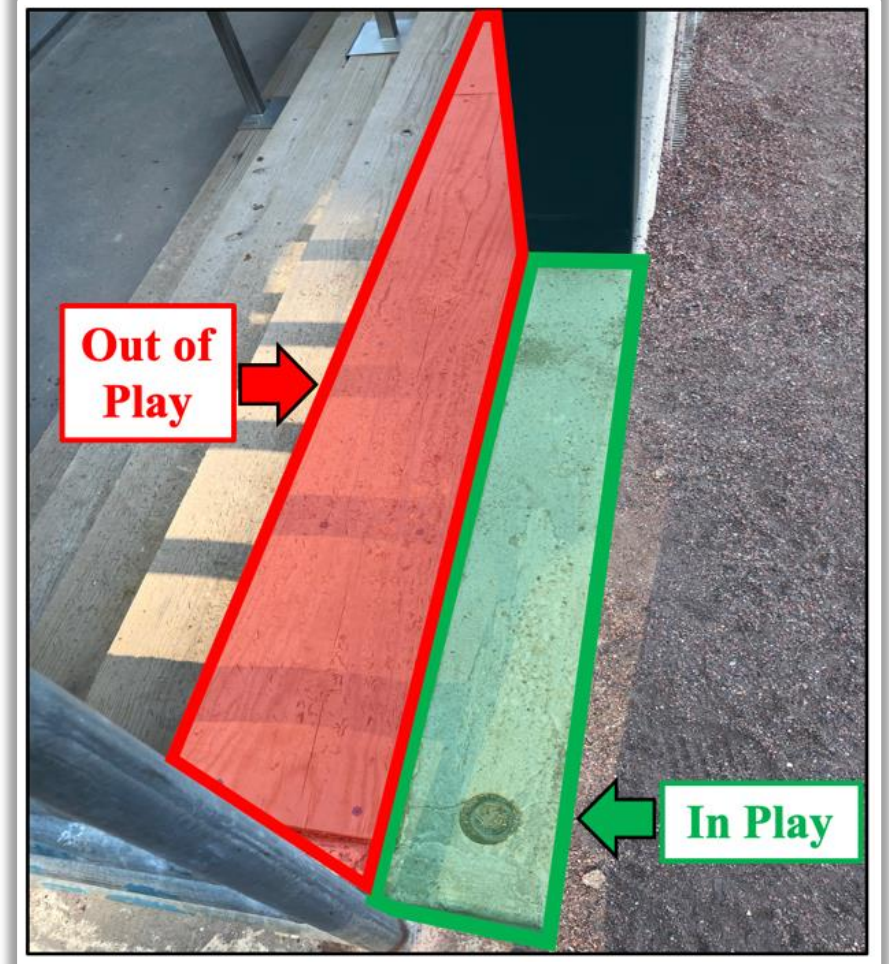

Rate Field

2026 Ground Rules

Date: March 25, 2026

Rate Field Ground Rules

Backstop Camera:

Rate Field Ground Rules

3B Dugout Photos:

| Rate Field Ground Rules

3B iPad Camera Photos:

3B Pitcher Camera

This camera is recessed and out of play. The field facing netting in front of the camera is live and in play. A ball that becomes lodged or goes completely through the netting is out of play.

| Rate Field Ground Rules

3B iPad Camera Photos (Cont.):

3B Batter Camera

A ball that strikes the camera and rebounds onto the playing field is live and in play unless it becomes lodged or is otherwise deemed unplayable

| Rate Field Ground Rules

RF Corner Photos:

This yellow line is live and in play. A fair bounding ball that strikes the front facing of this railing is still in play if it rebounds back onto the playing field.