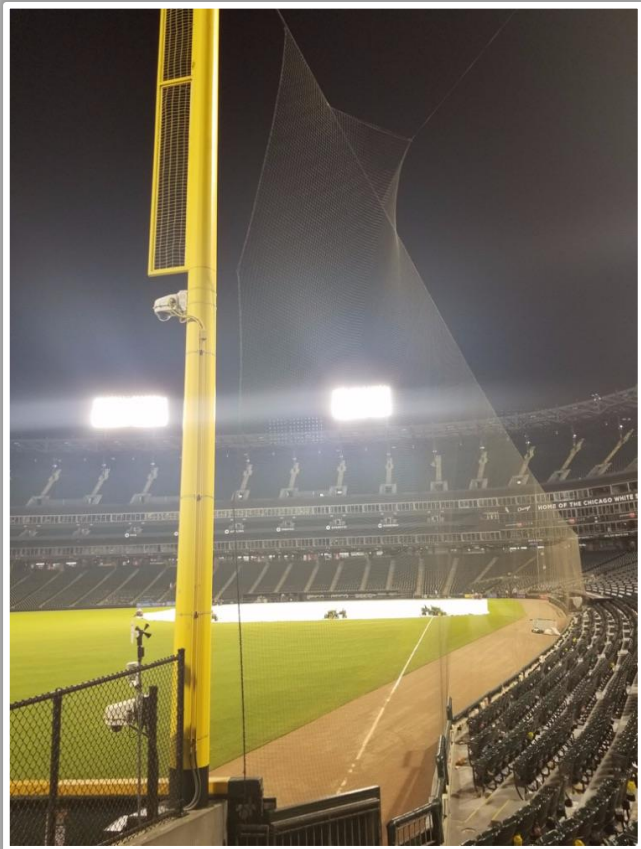

3B iPad Camera Photos:

3B Pitcher Camera

This camera is recessed and out of play. The field facing netting in front of the camera is live and in play. A ball that becomes lodged or goes completely through the netting is out of play.

| Rate Field Ground Rules

3B iPad Camera Photos (Cont.):

3B Batter Camera

A ball that strikes the camera and rebounds onto the playing field is live and in play unless it becomes lodged or is otherwise deemed unplayable

| Rate Field Ground Rules

3B Fan Safety Netting Photos:

| Rate Field Ground Rules

LF Corner Photos:

| Rate Field Ground Rules

LF Foul Pole Photos:

Rate Field Ground Rules

LF Wall Photos:

| Rate Field Ground Rules

RF Corner Photos:

This yellow line is live and in play. A fair bounding ball that strikes the front facing of this railing is still in play if it rebounds back onto the playing field.