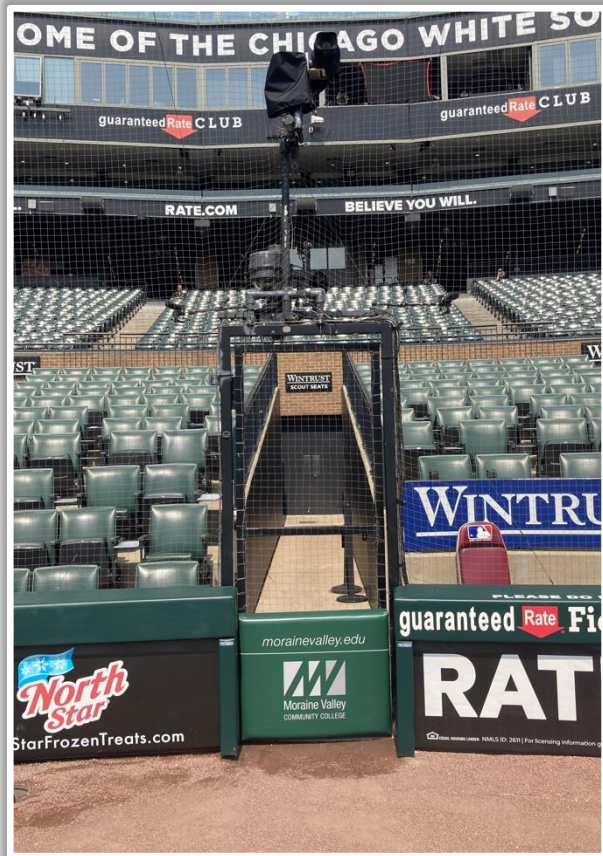

Rate Field

2026 Ground Rules

Date: March 25, 2026

Rate Field Ground Rules

Backstop Camera:

Rate Field Ground Rules

3B Dugout Photos:

| Rate Field Ground Rules

3B iPad Camera Photos:

3B Pitcher Camera

This camera is recessed and out of play. The field facing netting in front of the camera is live and in play. A ball that becomes lodged or goes completely through the netting is out of play.

| Rate Field Ground Rules

3B iPad Camera Photos (Cont.):

3B Batter Camera

A ball that strikes the camera and rebounds onto the playing field is live and in play unless it becomes lodged or is otherwise deemed unplayable

| Rate Field Ground Rules

RF Corner Photos:

This yellow line is live and in play. A fair bounding ball that strikes the front facing of this railing is still in play if it rebounds back onto the playing field.