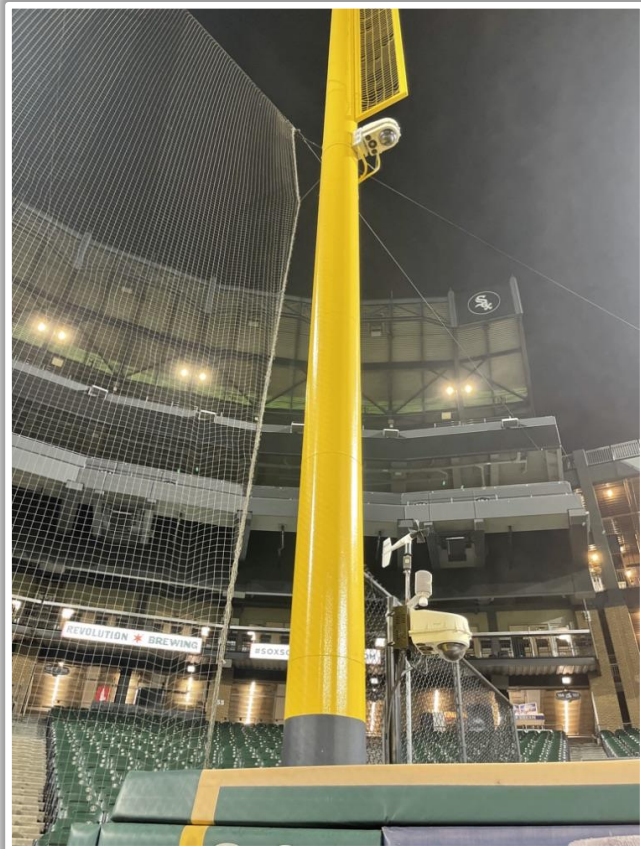

3B iPad Camera Photos:

3B Pitcher Camera

This camera is recessed and out of play. The field facing netting in front of the camera is live and in play. A ball that becomes lodged or goes completely through the netting is out of play.

| Rate Field Ground Rules

3B iPad Camera Photos (Cont.):

3B Batter Camera

A ball that strikes the camera and rebounds onto the playing field is live and in play unless it becomes lodged or is otherwise deemed unplayable

| Rate Field Ground Rules

3B Fan Safety Netting Photos:

| Rate Field Ground Rules

LF Corner Photos:

| Rate Field Ground Rules

LF Foul Pole Photos:

Rate Field Ground Rules

LF Wall Photos:

| Rate Field Ground Rules

RF Corner Photos:

This yellow line is live and in play. A fair bounding ball that strikes the front facing of this railing is still in play if it rebounds back onto the playing field.