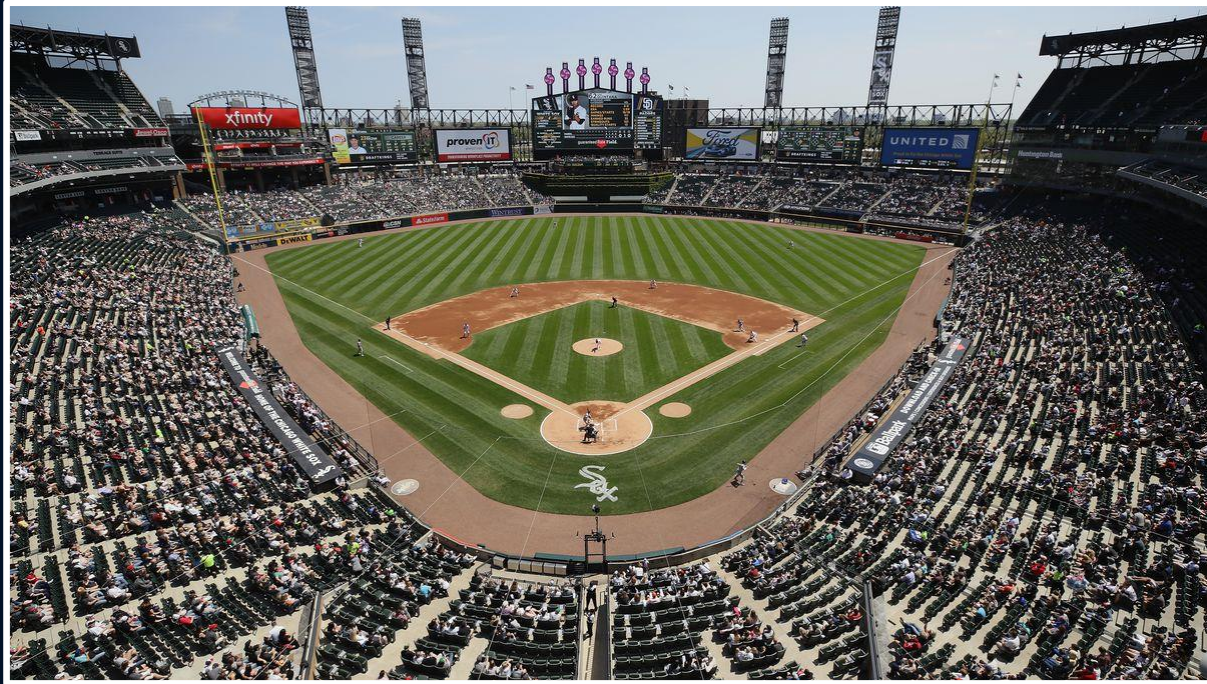

Rate Field

2026 Ground Rules

Date: March 25, 2026