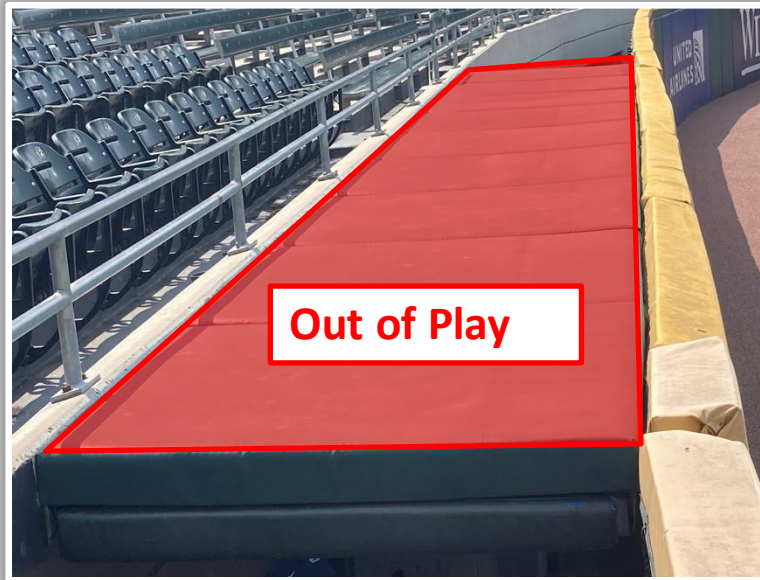

3B iPad Camera Photos:

3B Pitcher Camera

This camera is recessed and out of play. The field facing netting in front of the camera is live and in play. A ball that becomes lodged or goes completely through the netting is out of play.

| Rate Field Ground Rules

3B iPad Camera Photos (Cont.):

3B Batter Camera

A ball that strikes the camera and rebounds onto the playing field is live and in play unless it becomes lodged or is otherwise deemed unplayable

| Rate Field Ground Rules

3B Fan Safety Netting Photos:

| Rate Field Ground Rules

LF Corner Photos:

| Rate Field Ground Rules

LF Foul Pole Photos:

Rate Field Ground Rules

LF Wall Photos:

| Rate Field Ground Rules

RF Corner Photos:

This yellow line is live and in play. A fair bounding ball that strikes the front facing of this railing is still in play if it rebounds back onto the playing field.