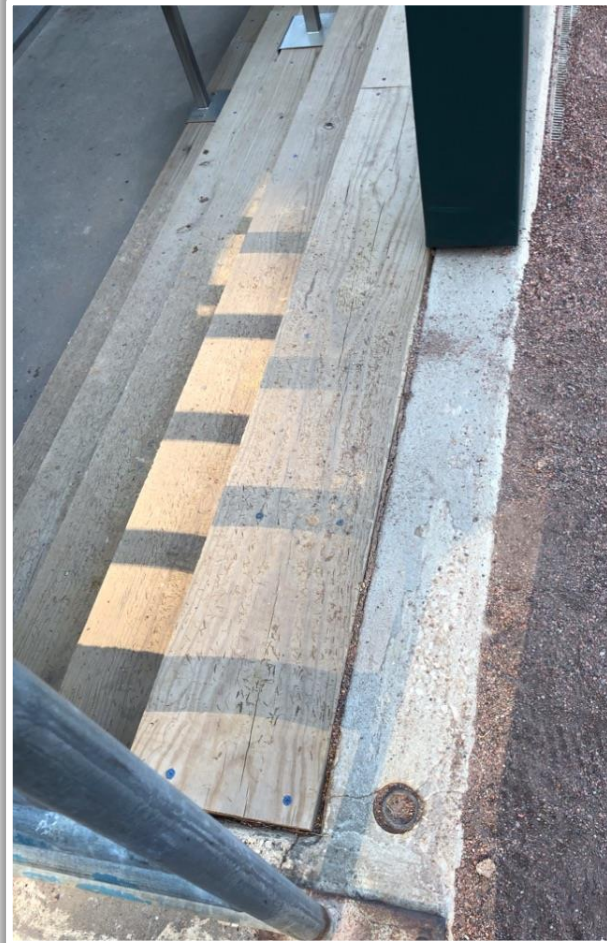

Rate Field

2026 Ground Rules

Date: March 25, 2026

Rate Field Ground Rules

Backstop Camera:

Rate Field Ground Rules

3B Dugout Photos:

| Rate Field Ground Rules

3B iPad Camera Photos:

3B Pitcher Camera

This camera is recessed and out of play. The field facing netting in front of the camera is live and in play. A ball that becomes lodged or goes completely through the netting is out of play.

| Rate Field Ground Rules

3B iPad Camera Photos (Cont.):

3B Batter Camera

A ball that strikes the camera and rebounds onto the playing field is live and in play unless it becomes lodged or is otherwise deemed unplayable

| Rate Field Ground Rules

RF Corner Photos:

This yellow line is live and in play. A fair bounding ball that strikes the front facing of this railing is still in play if it rebounds back onto the playing field.