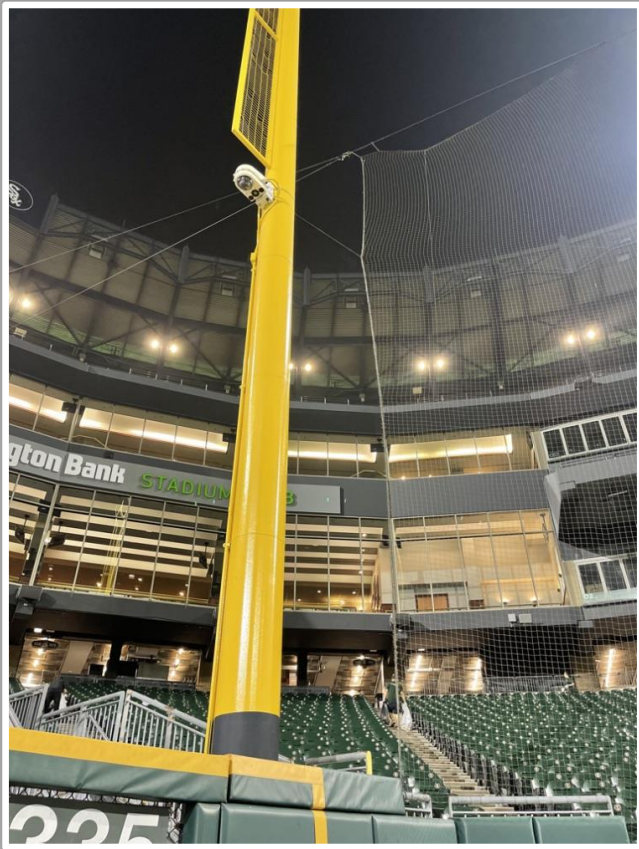

3B iPad Camera Photos:

3B Pitcher Camera

This camera is recessed and out of play. The field facing netting in front of the camera is live and in play. A ball that becomes lodged or goes completely through the netting is out of play.

| Rate Field Ground Rules

3B Fan Safety Netting Photos:

| Rate Field Ground Rules

LF Corner Photos:

| Rate Field Ground Rules

LF Foul Pole Photos:

Rate Field Ground Rules

LF Wall Photos:

| Rate Field Ground Rules

LCF Wall Photos:

| Rate Field Ground Rules

RCF Wall Photos:

| Rate Field Ground Rules

RF Foul Pole Photos:

| Rate Field Ground Rules

RF Corner Photos:

| Rate Field Ground Rules

RF Corner Photos:

This yellow line is live and in play. A fair bounding ball that strikes the front facing of this railing is still in play if it rebounds back onto the playing field.