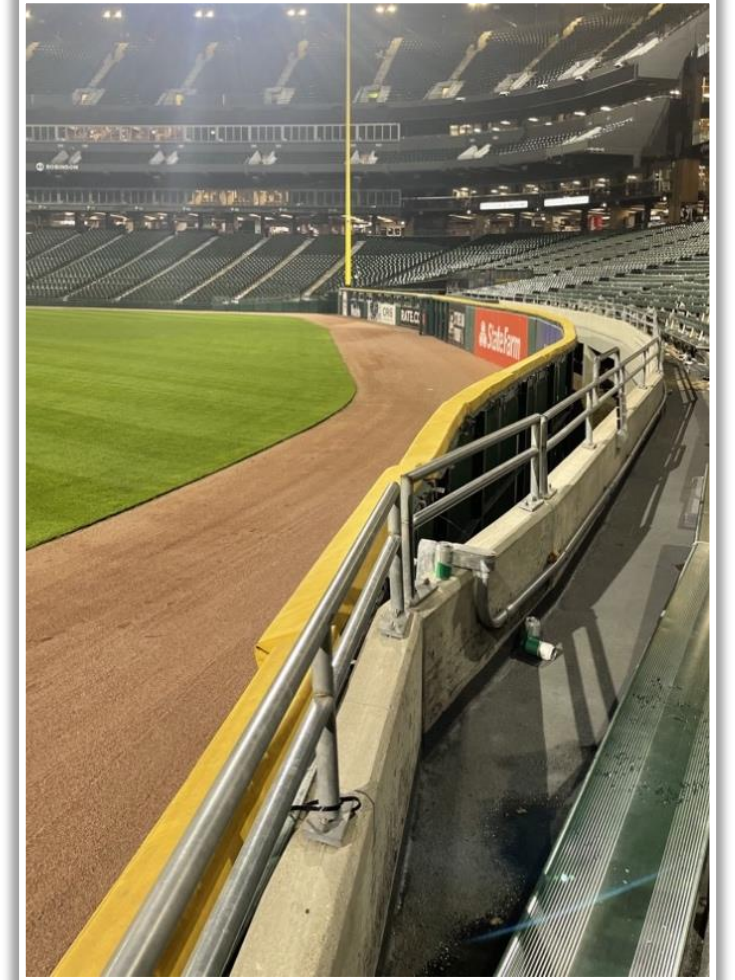

| Rate Field Ground Rules

LCF Wall Photos: