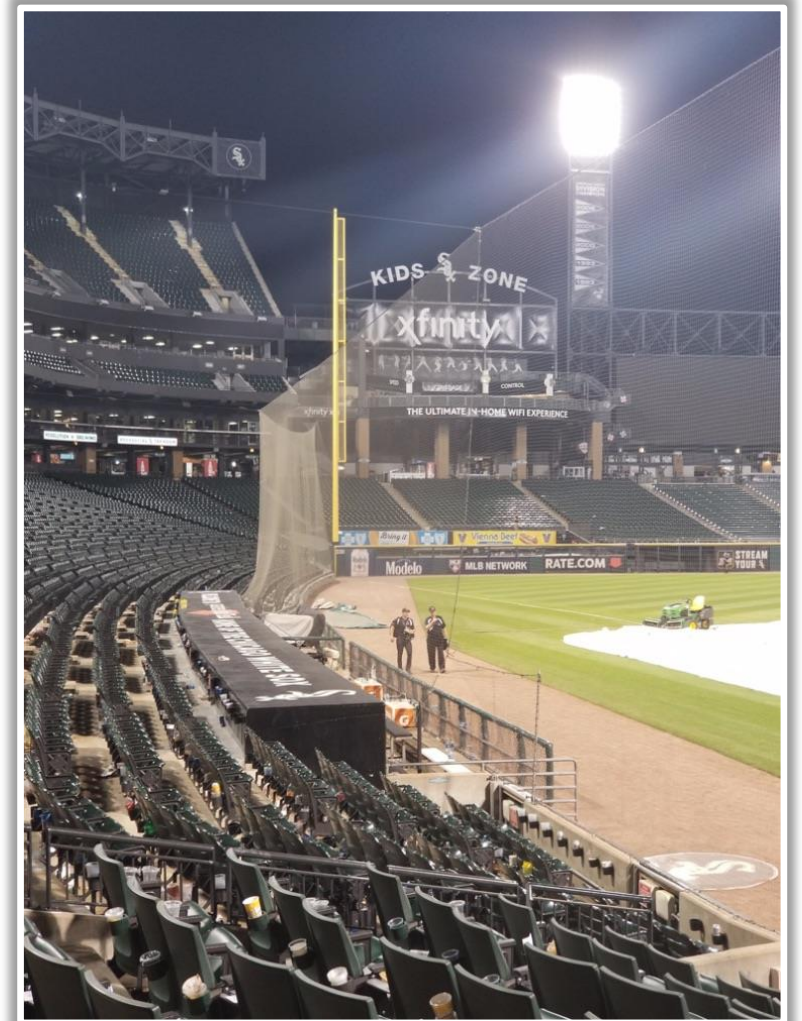

| Rate Field Ground Rules

3B Fan Safety Netting Photos: