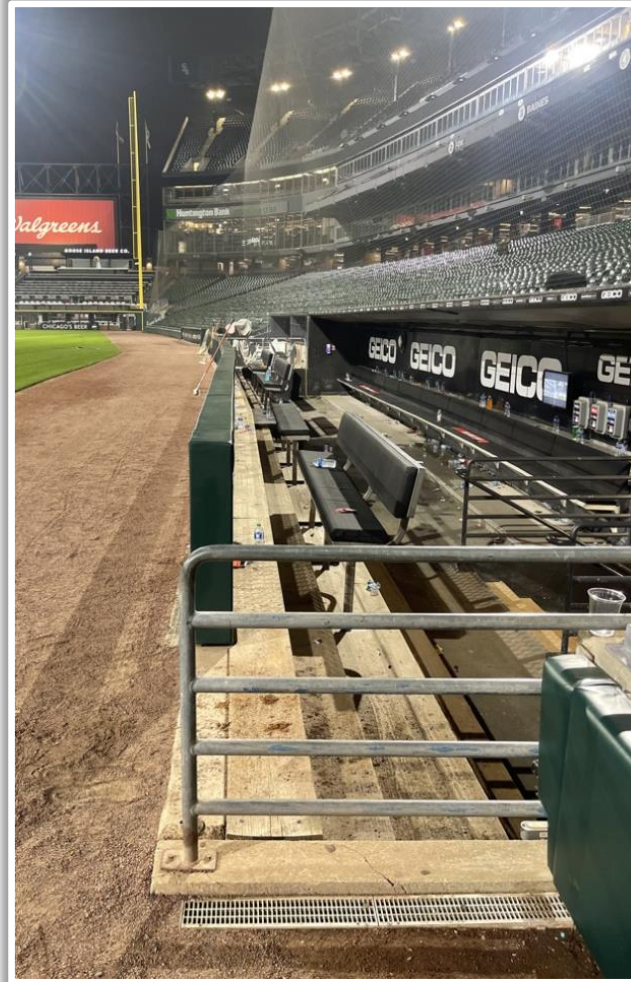

| Rate Field Ground Rules

1B Dugout Photos: