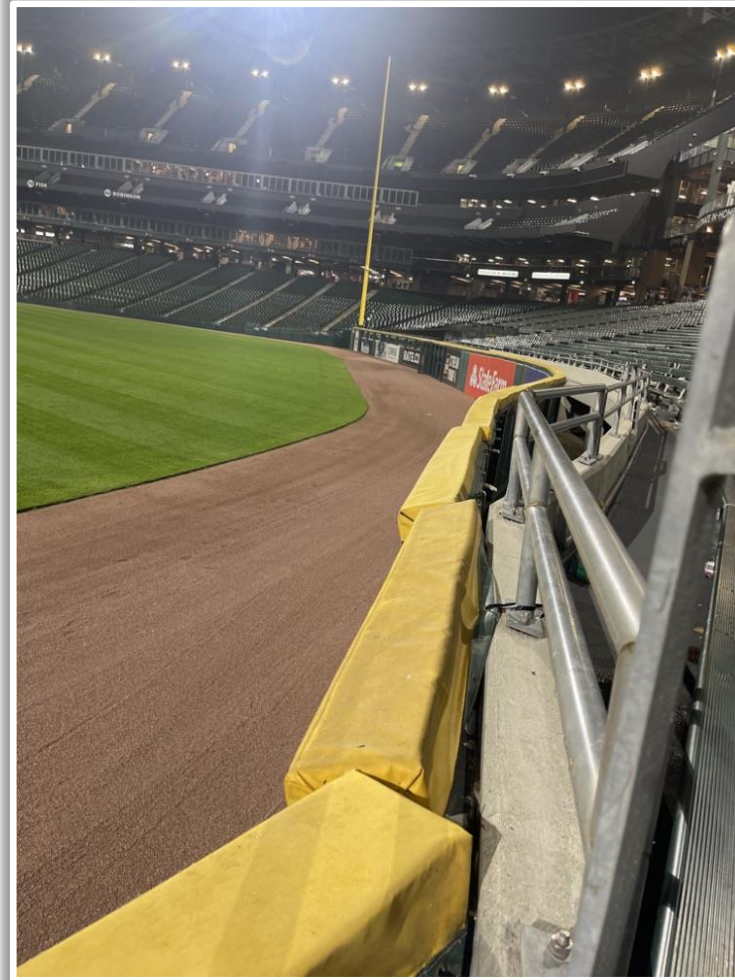

| Rate Field Ground Rules

LCF Wall Photos: