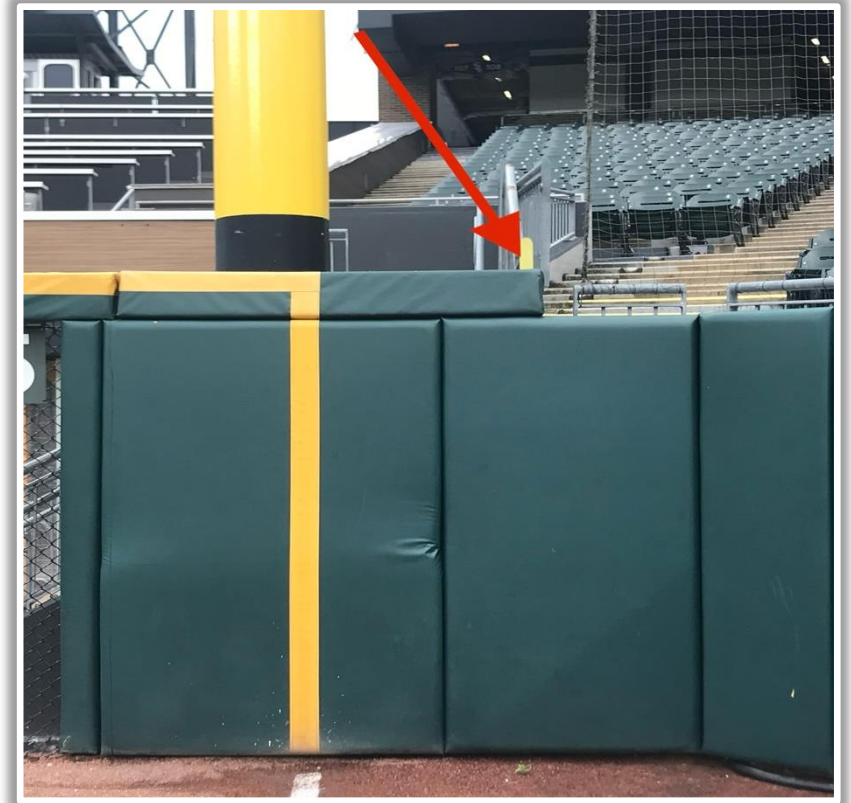

3B iPad Camera Photos:

3B Pitcher Camera

This camera is recessed and out of play. The field facing netting in front of the camera is live and in play. A ball that becomes lodged or goes completely through the netting is out of play.

| Rate Field Ground Rules

3B Fan Safety Netting Photos:

| Rate Field Ground Rules

LF Corner Photos:

| Rate Field Ground Rules

LF Foul Pole Photos:

Rate Field Ground Rules

LF Wall Photos:

| Rate Field Ground Rules

LCF Wall Photos:

| Rate Field Ground Rules

RCF Wall Photos:

| Rate Field Ground Rules

RF Foul Pole Photos:

| Rate Field Ground Rules

RF Corner Photos:

| Rate Field Ground Rules

RF Corner Photos:

This yellow line is live and in play. A fair bounding ball that strikes the front facing of this railing is still in play if it rebounds back onto the playing field.