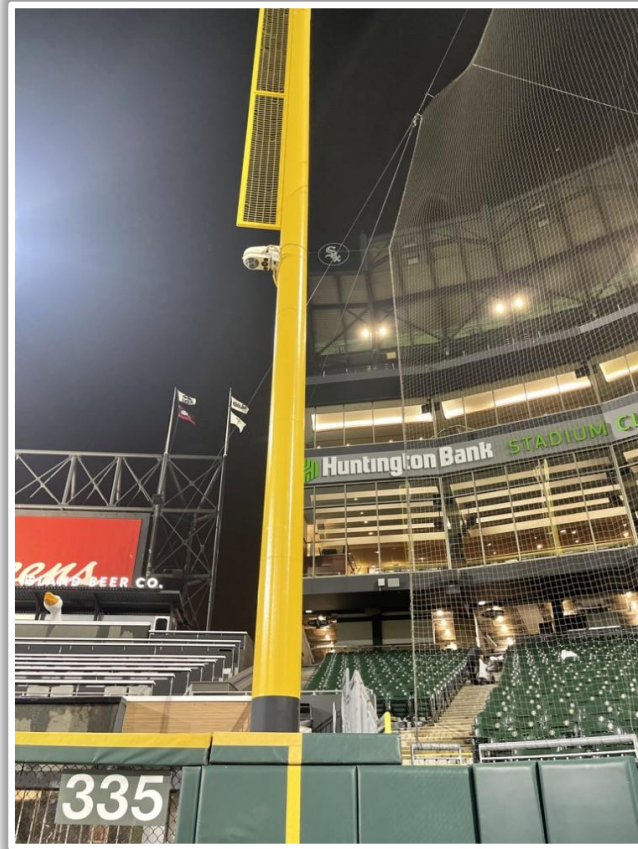

3B iPad Camera Photos:

3B Pitcher Camera

This camera is recessed and out of play. The field facing netting in front of the camera is live and in play. A ball that becomes lodged or goes completely through the netting is out of play.

| Rate Field Ground Rules

LCF Wall Photos:

| Rate Field Ground Rules

RCF Wall Photos:

| Rate Field Ground Rules

RF Foul Pole Photos:

| Rate Field Ground Rules

RF Corner Photos:

| Rate Field Ground Rules

RF Corner Photos:

This yellow line is live and in play. A fair bounding ball that strikes the front facing of this railing is still in play if it rebounds back onto the playing field.