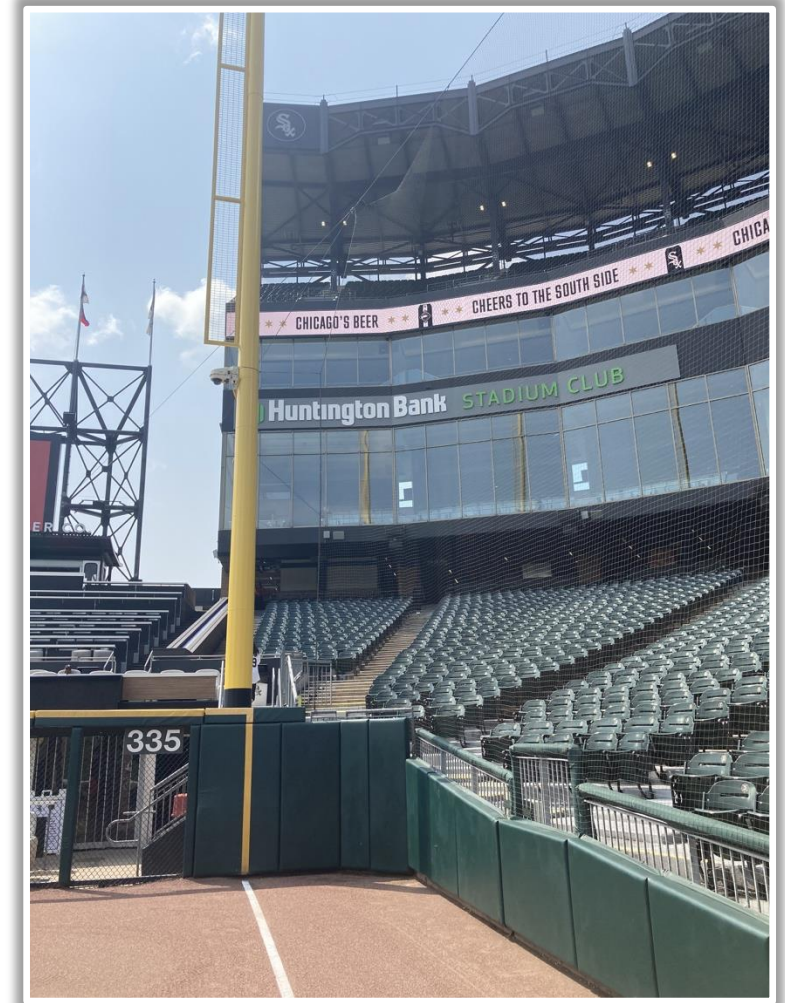

| Rate Field Ground Rules

LCF Wall Photos:

| Rate Field Ground Rules

RCF Wall Photos:

| Rate Field Ground Rules

RF Foul Pole Photos:

| Rate Field Ground Rules

RF Corner Photos:

| Rate Field Ground Rules

RF Corner Photos:

This yellow line is live and in play. A fair bounding ball that strikes the front facing of this railing is still in play if it rebounds back onto the playing field.