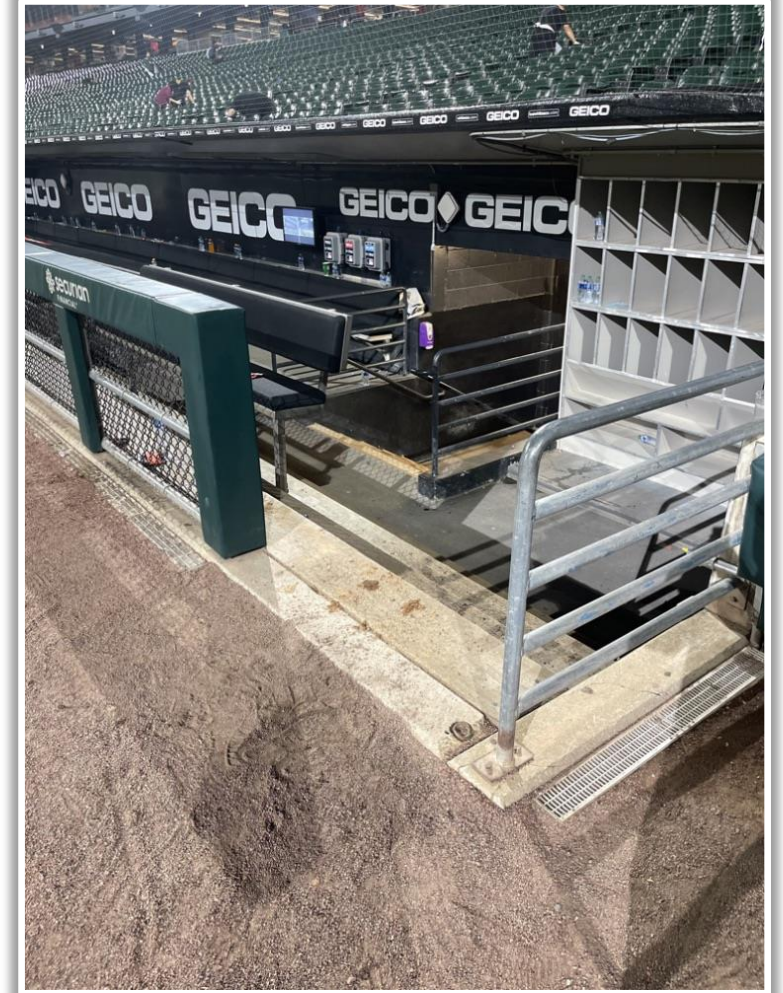

| Rate Field Ground Rules

1B Dugout Photos: