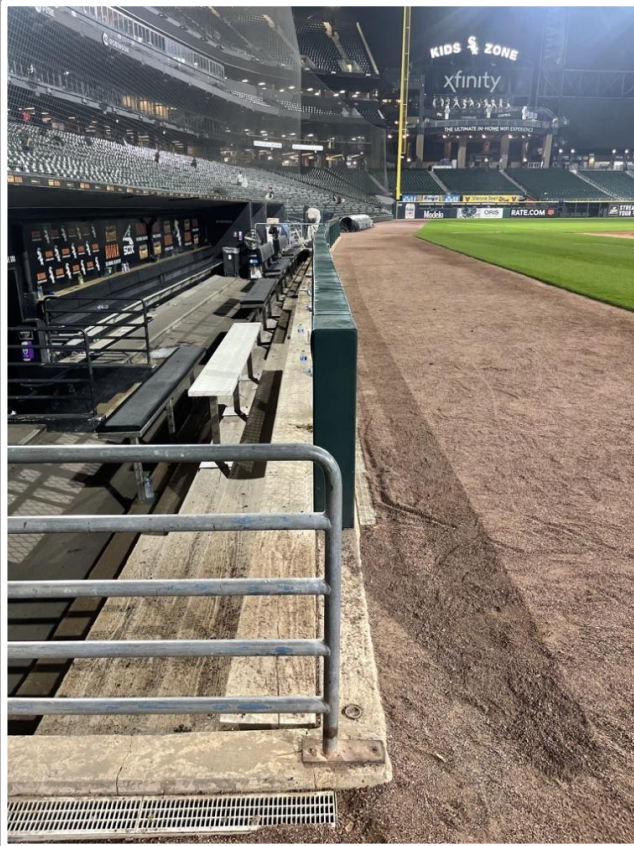

Rate Field

2026 Ground Rules

Date: March 25, 2026

Rate Field Ground Rules

Backstop Camera:

Rate Field Ground Rules

3B Dugout Photos:

| Rate Field Ground Rules

3B iPad Camera Photos:

3B Pitcher Camera

This camera is recessed and out of play. The field facing netting in front of the camera is live and in play. A ball that becomes lodged or goes completely through the netting is out of play.

| Rate Field Ground Rules

3B iPad Camera Photos (Cont.):

3B Batter Camera

A ball that strikes the camera and rebounds onto the playing field is live and in play unless it becomes lodged or is otherwise deemed unplayable

| Rate Field Ground Rules

RF Corner Photos:

This yellow line is live and in play. A fair bounding ball that strikes the front facing of this railing is still in play if it rebounds back onto the playing field.