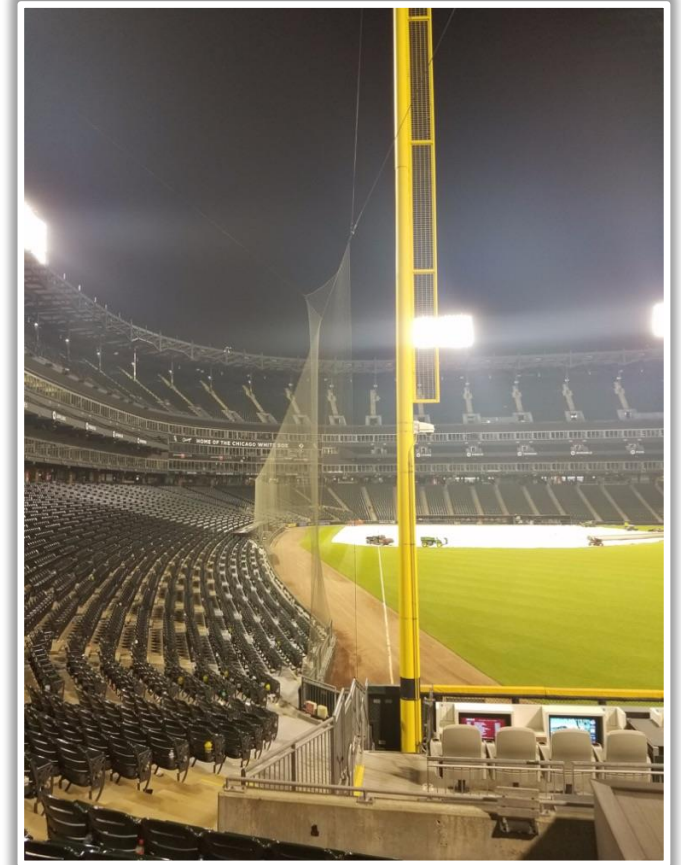

| Rate Field Ground Rules

RF Extended Fan Safety Netting Photos: