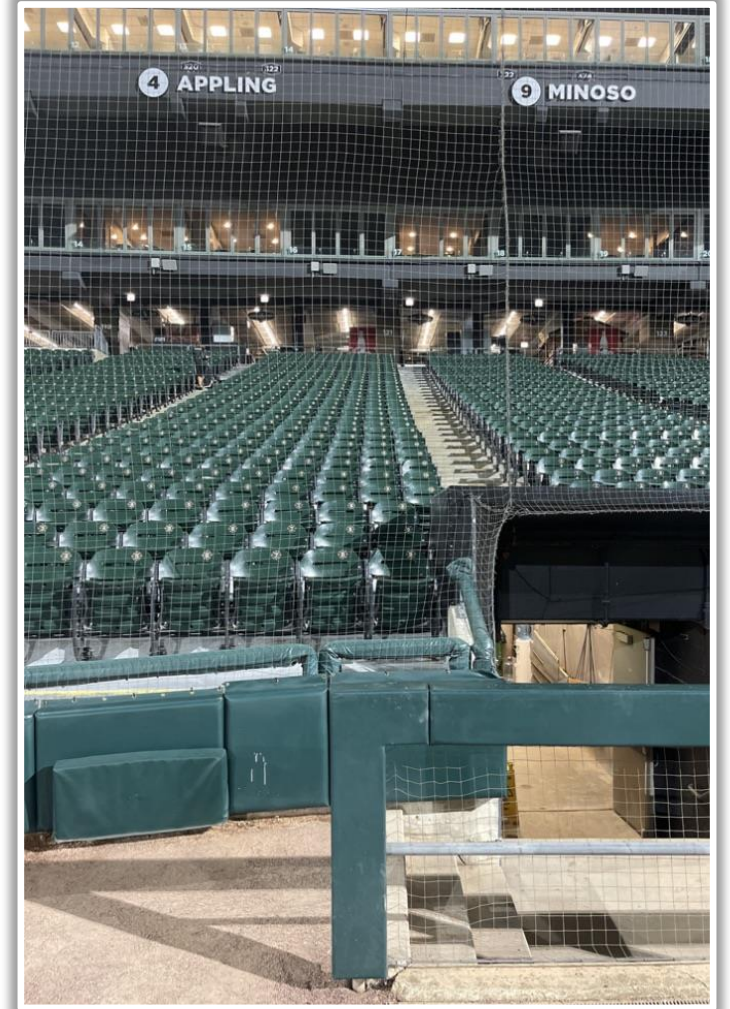

3B iPad Camera Photos:

3B Pitcher Camera

This camera is recessed and out of play. The field facing netting in front of the camera is live and in play. A ball that becomes lodged or goes completely through the netting is out of play.

| Rate Field Ground Rules

RF Corner Photos:

This yellow line is live and in play. A fair bounding ball that strikes the front facing of this railing is still in play if it rebounds back onto the playing field.

| Rate Field Ground Rules

RF Extended Fan Safety Netting Photos:

| Rate Field Ground Rules

1B Dugout Photos:

| Rate Field Ground Rules

1B Dugout Photos:

| Rate Field Ground Rules

1B iPad Camera Photos:

1B Pitcher Camera

A ball that strikes the camera behind the netting and enclosed padding is live and in play unless it becomes lodged or is otherwise deemed unplayable (i.e. goes completely through the netting).