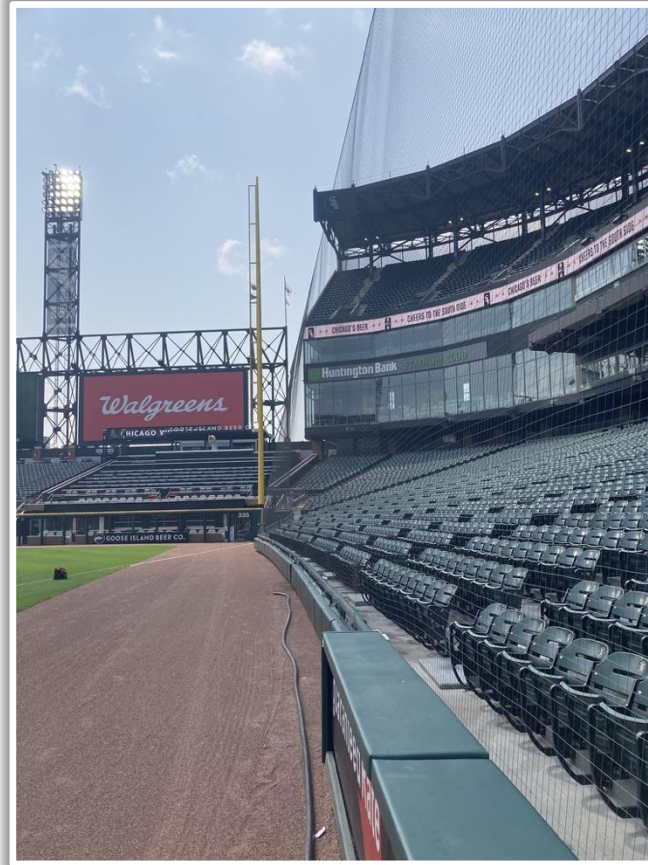

| Rate Field Ground Rules

RF Extended Fan Safety Netting Photos: