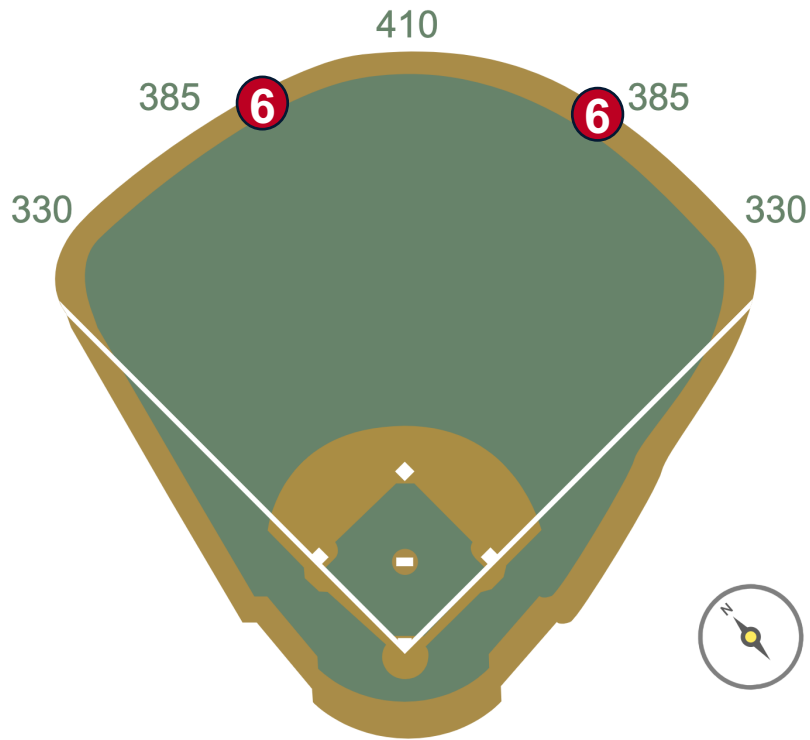

Kauffman Stadium Ground Rules

RULE #6: Batted ball in flight striking the railing above and behind the out-of-town scoreboard in right field and rebounding onto the playing field:

Home Run