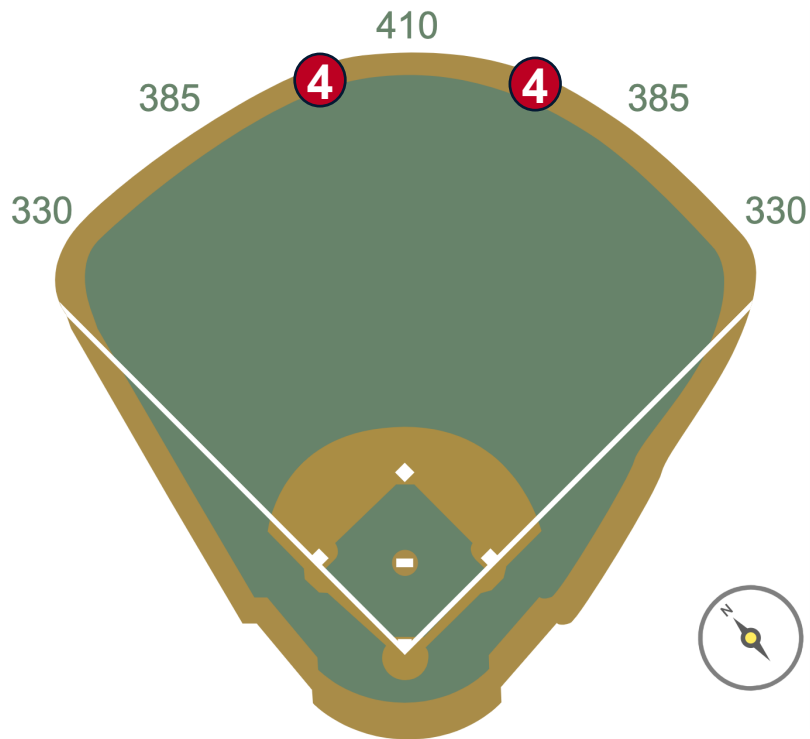

Kauffman Stadium Ground Rules

RULE #4: Batted ball in flight striking the padded edges on top of the outfield wall on either side of the main video board in center field and continuing over the wall: **Home Run**