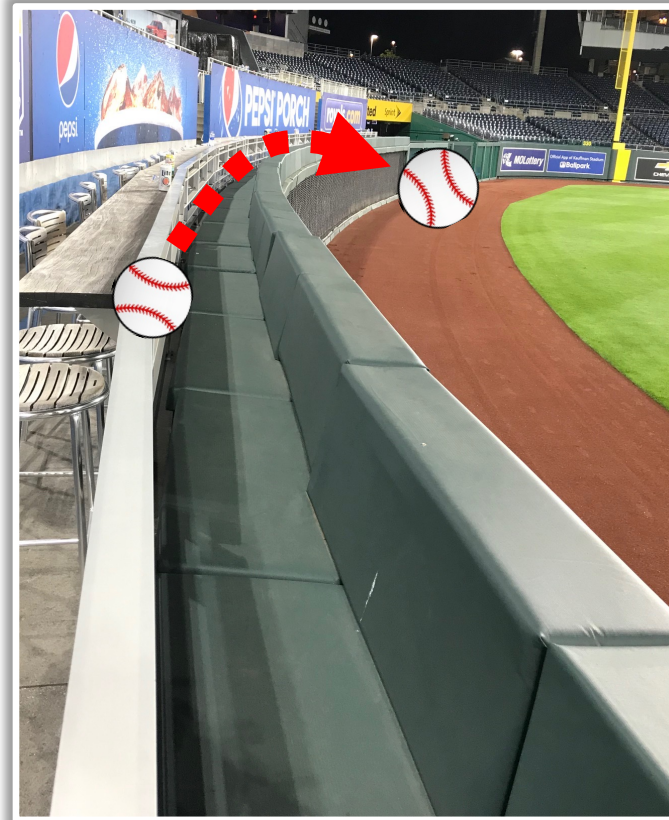

Kauffman Stadium Ground Rules

RULE #6: Batted ball in flight striking the railing above and behind the out-of-town scoreboard in right field and rebounding onto the playing field:

Home Run