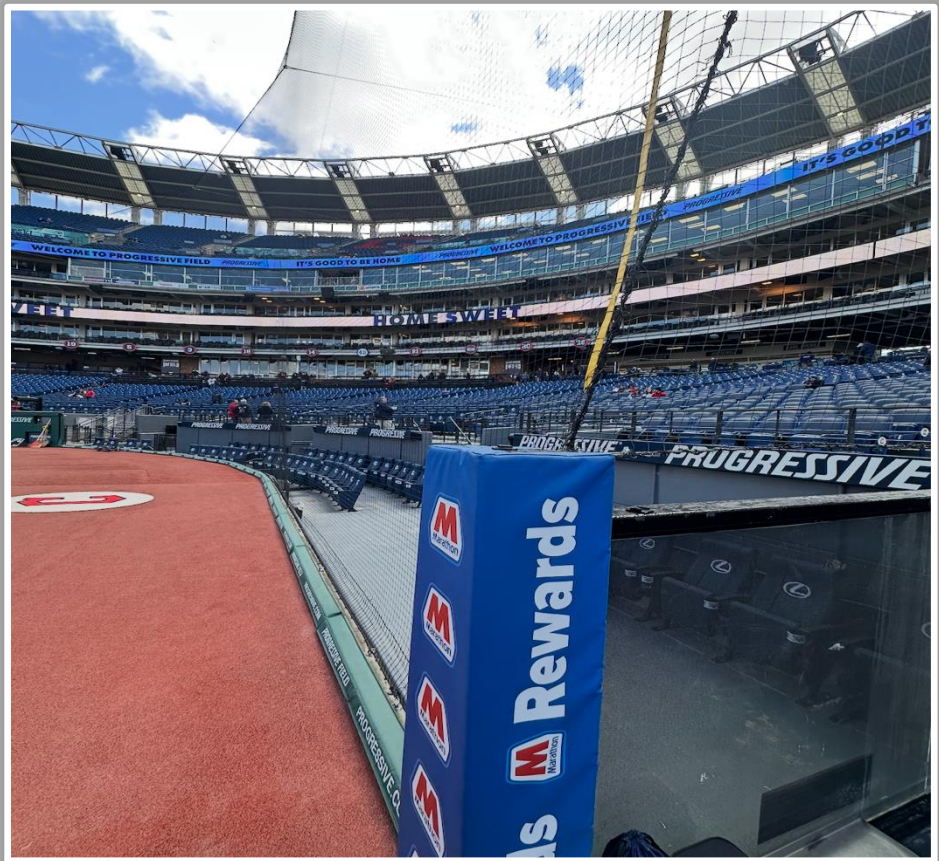

Progressive Field Ground Rules

Backstop Photos (Cont):