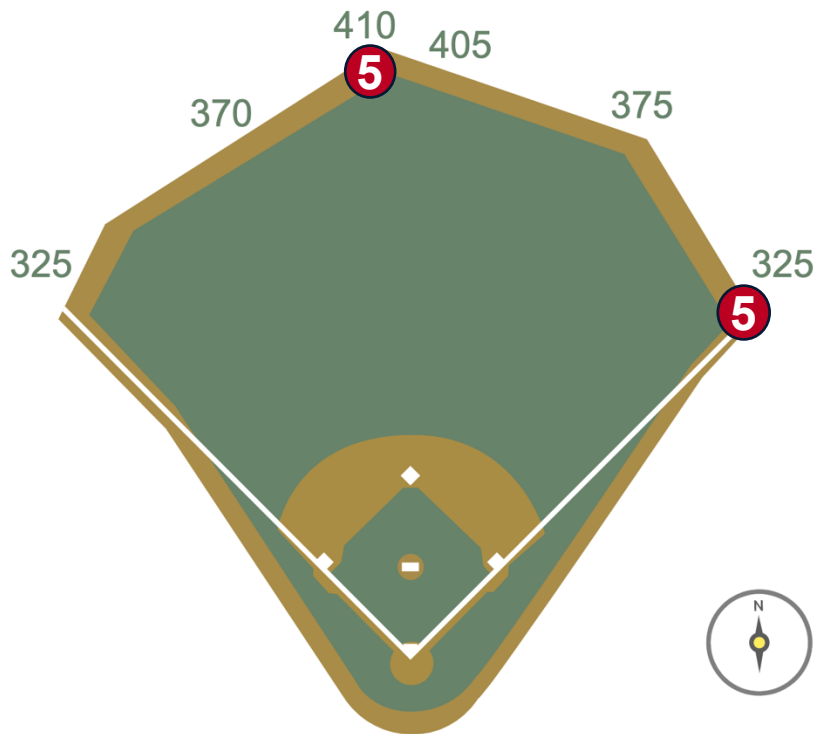

Progressive Field Ground Rules

RULE #5: Batted ball in flight striking the higher wall at a point above the lower wall and bounding over the lower wall: **Home Run**