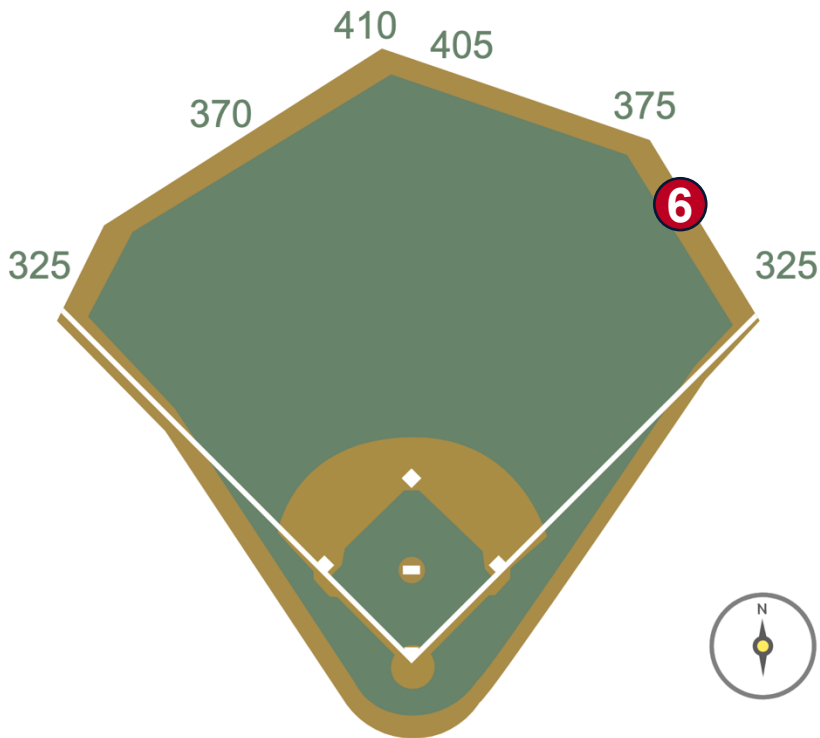

Progressive Field Ground Rules

RULE #6: Batted ball in flight striking the flat area in front of right field seating area and beyond right field wall: **Home Run**