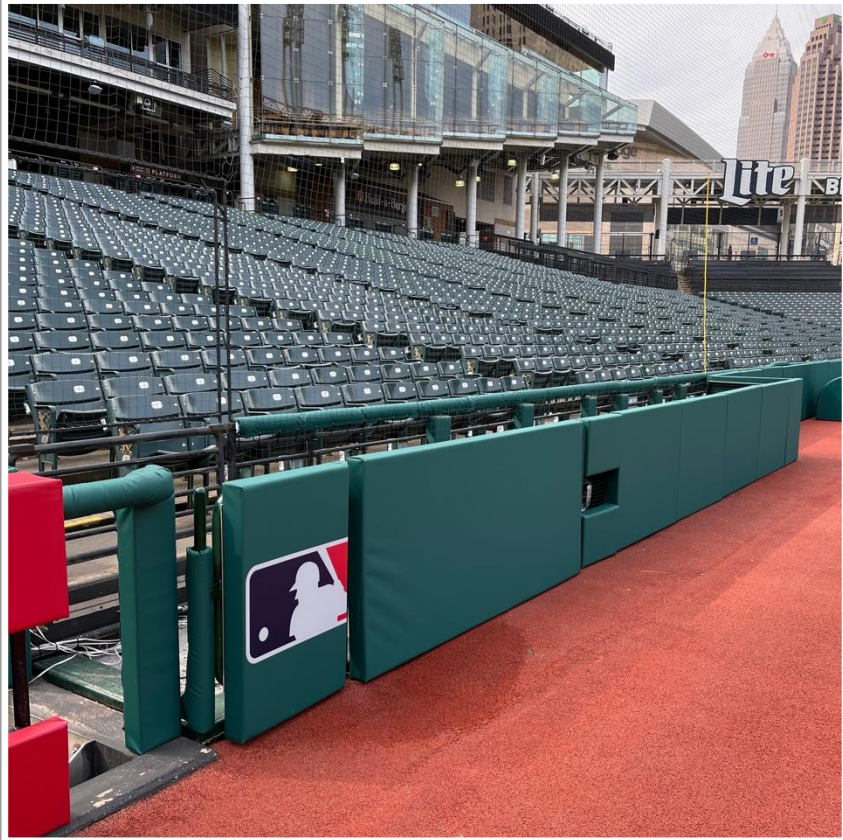

Progressive Field Ground Rules

3B Camera Well Photos: