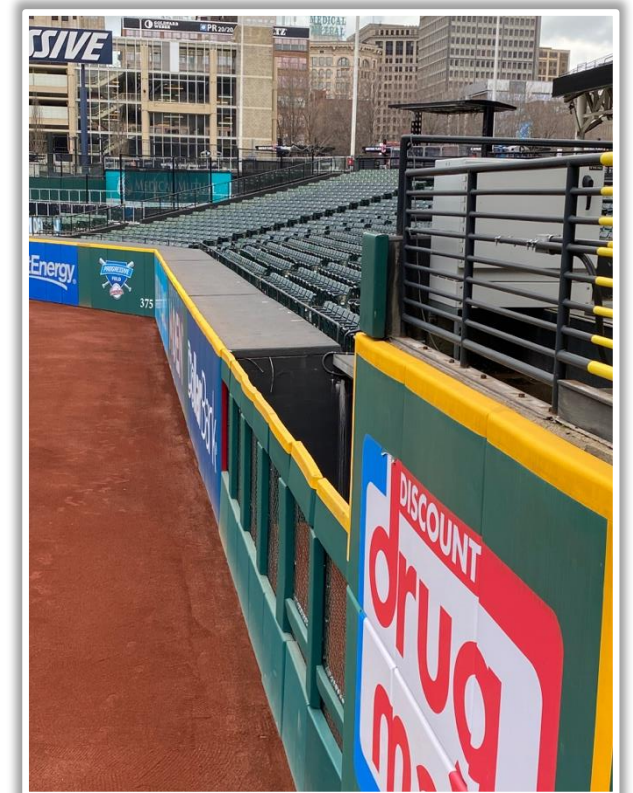

Progressive Field Ground Rules

RULE #6: Batted ball in flight striking the flat area in front of right field seating area and beyond right field wall: **Home Run**