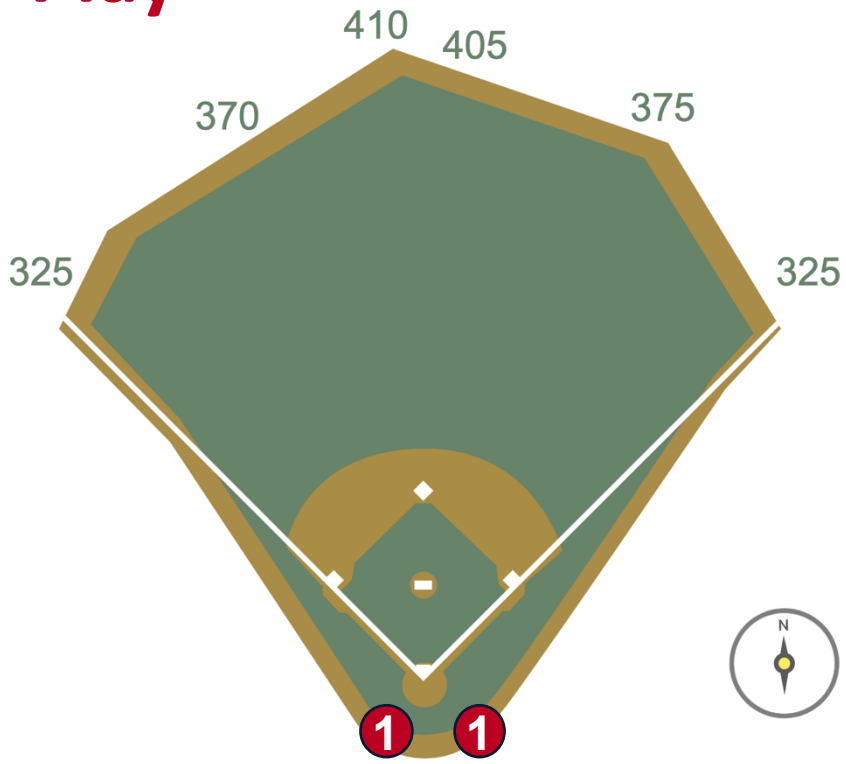

Progressive Field Ground Rules

RULE #1: Thrown or pitched ball striking netting in front of Dugout Suite Seats, Dugouts and Camera Pits and caroming back onto the playing field: **In Play**