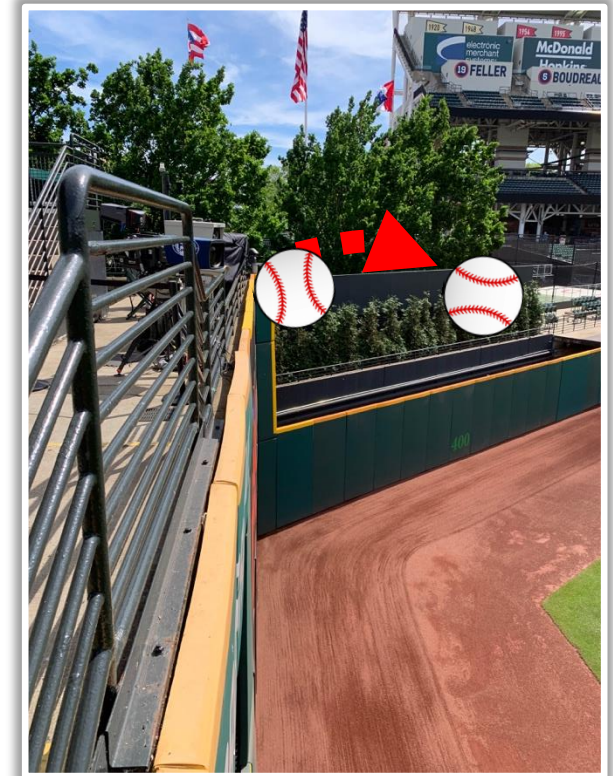

Progressive Field Ground Rules

RULE #5: Batted ball in flight striking the higher wall at a point above the lower wall and bounding over the lower wall: **Home Run**