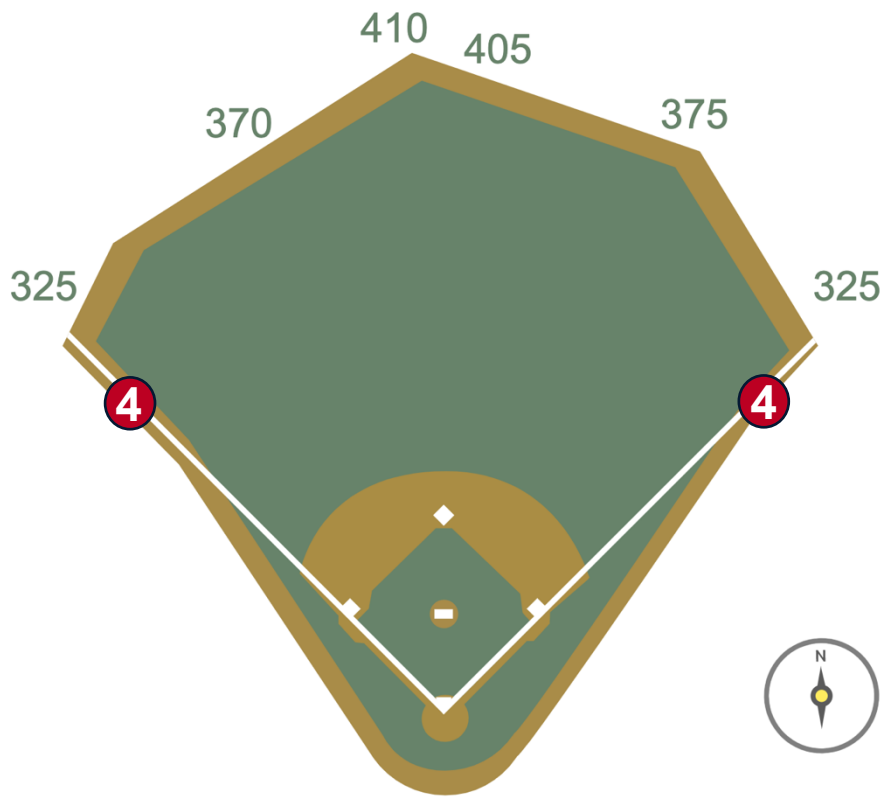

Progressive Field Ground Rules

RULE #4: Fair bounding ball striking the angled rails along walls in foul territory: **In Play**