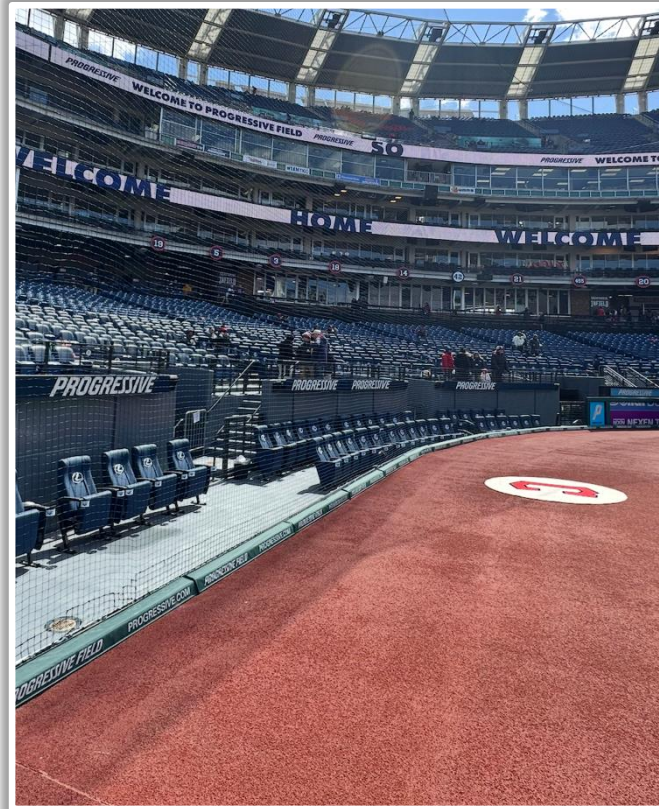

# Progressive Field Ground Rules

**RULE #1:** Thrown or pitched ball striking netting in front of Dugout Suite Seats, Dugouts and Camera Pits and caroming back onto the playing field: **In Play**