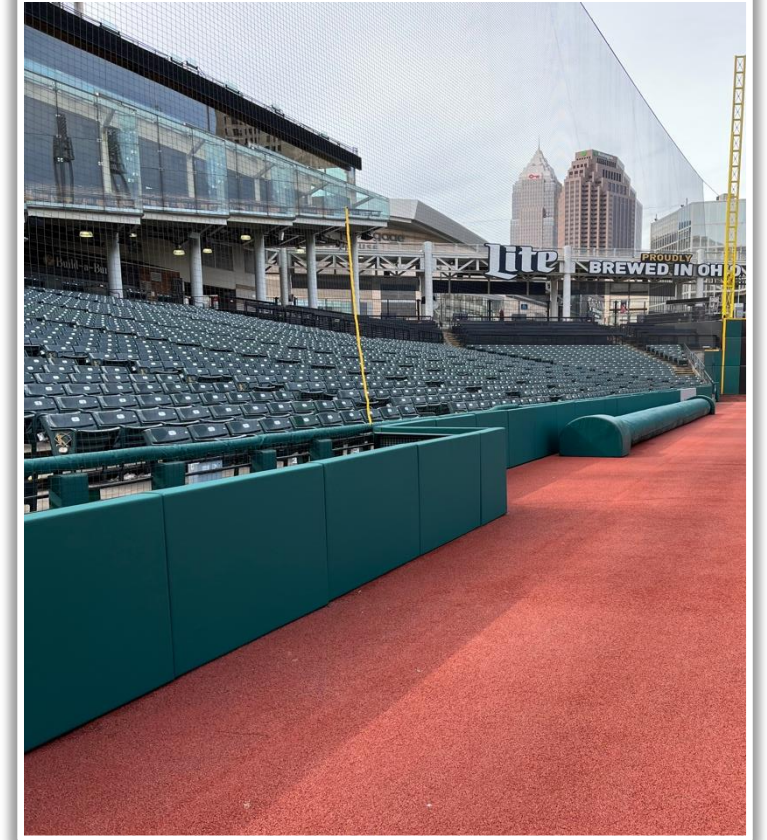

Progressive Field Ground Rules

3B Camera Well Photos: