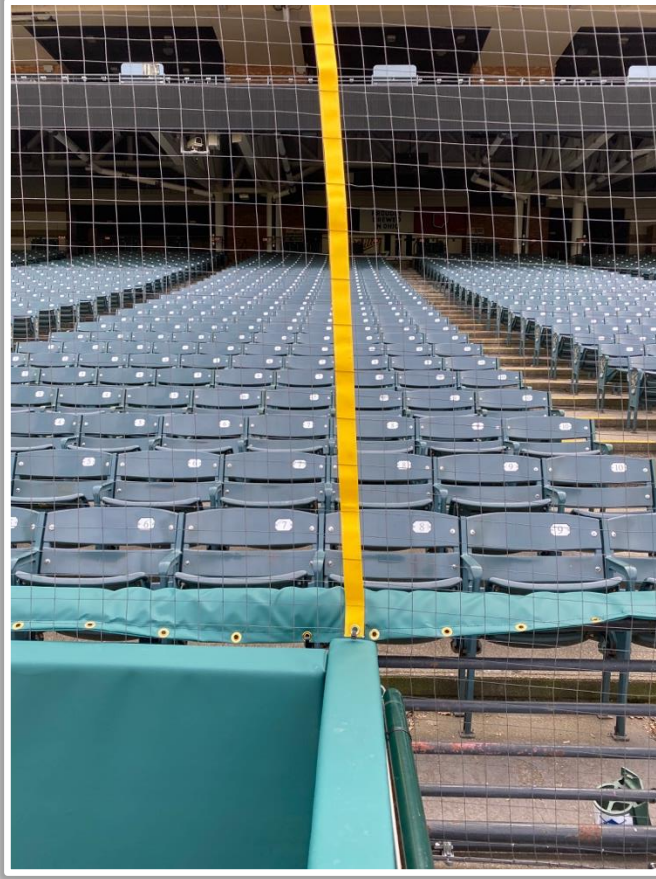

Progressive Field Ground Rules

3B Camera Well Photos (Cont.):