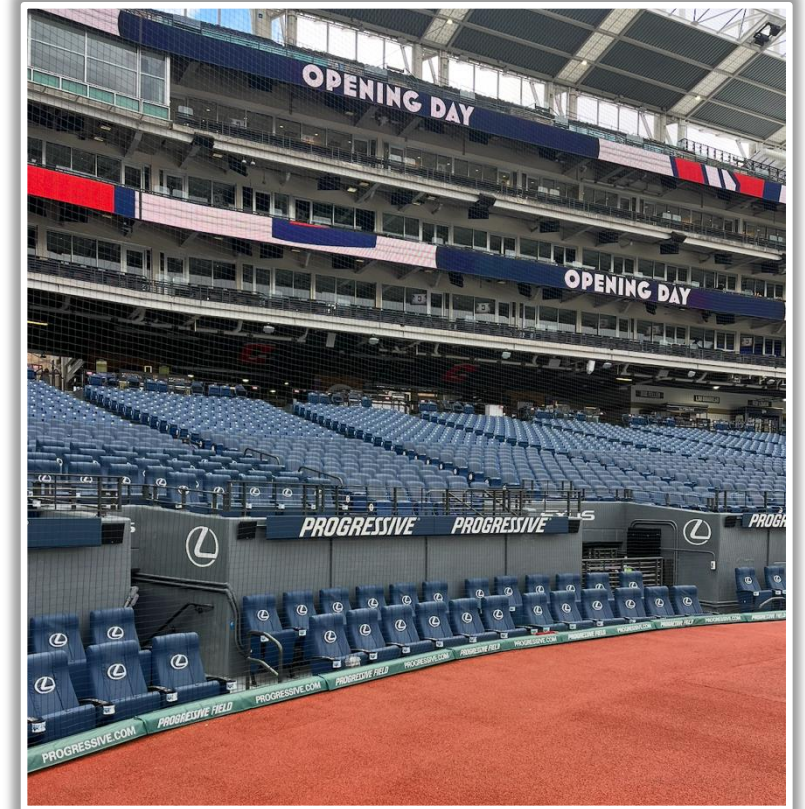

# Progressive Field Ground Rules

**RULE #1:** Thrown or pitched ball striking netting in front of Dugout Suite Seats, Dugouts and Camera Pits and caroming back onto the playing field: **In Play**