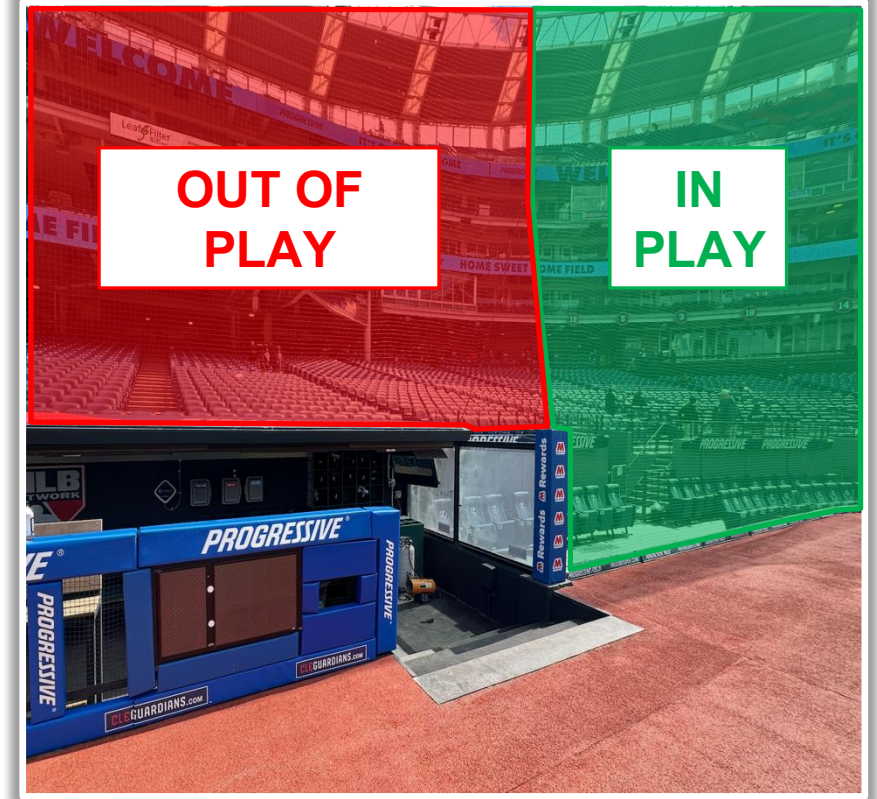

# Progressive Field Ground Rules

**RULE #1:** Thrown or pitched ball striking netting in front of Dugout Suite Seats, Dugouts and Camera Pits and caroming back onto the playing field: **In Play**

# Progressive Field Ground Rules

**RULE #2 (1B Side Photo):** Thrown or pitched ball striking netting attached to the Dugout Suites and Camera Pits: **Out of Play**