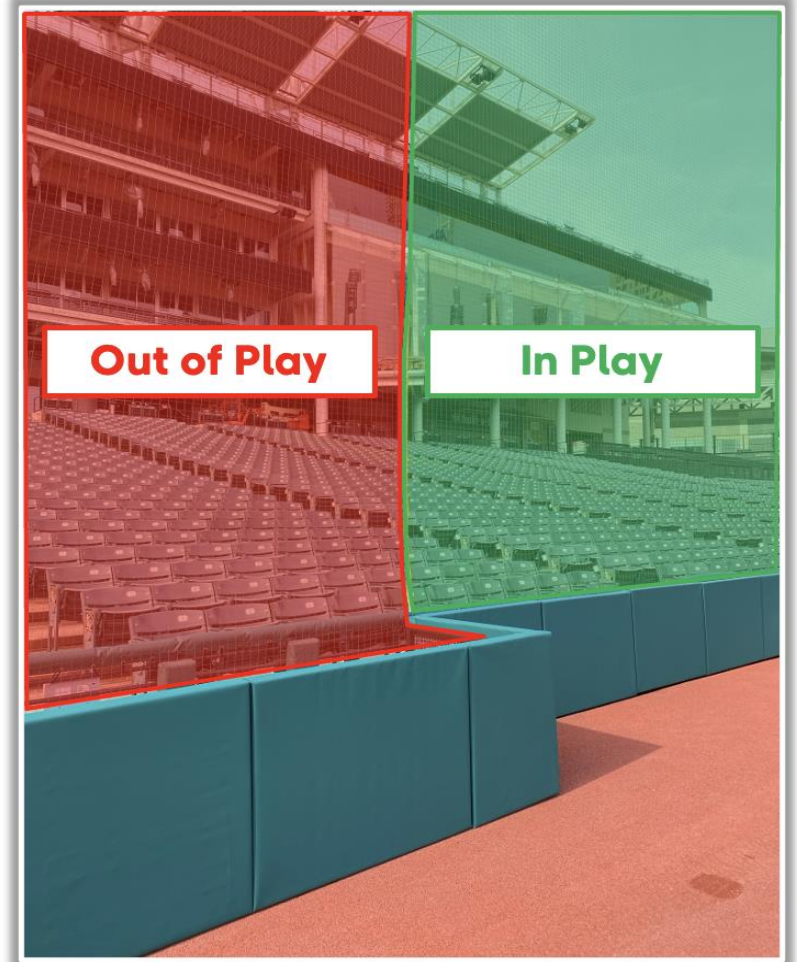

Progressive Field Ground Rules

3B Camera Well Photos (Cont.):