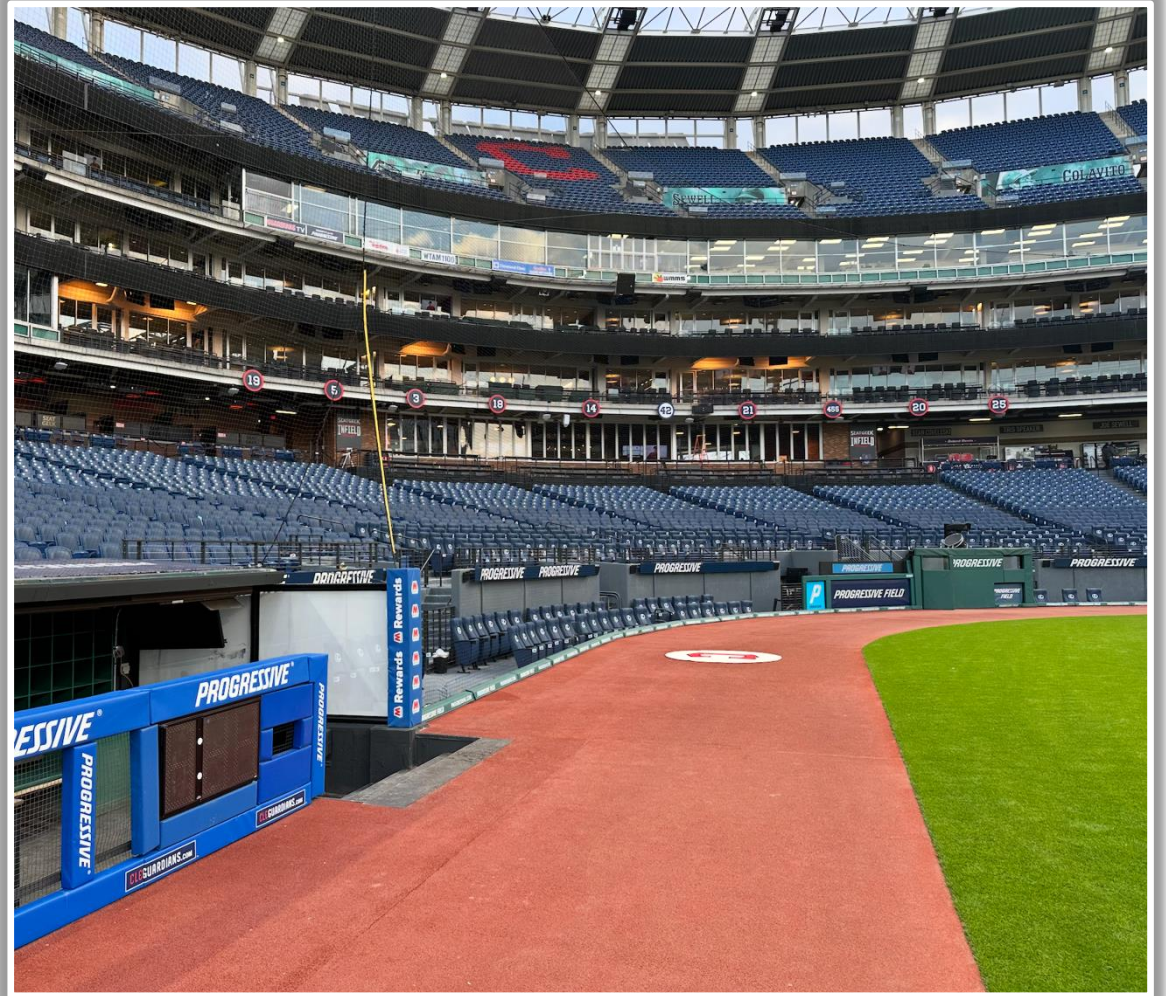

Progressive Field Ground Rules

Backstop Photos (Cont):