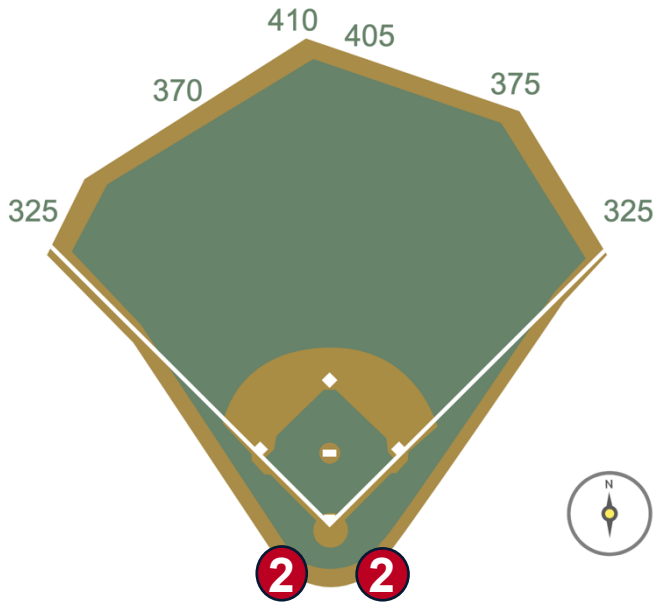

Progressive Field Ground Rules

RULE #2 (1B Side Photo): Thrown or pitched ball striking netting attached to the Dugout Suites and Camera Pits: **Out of Play**