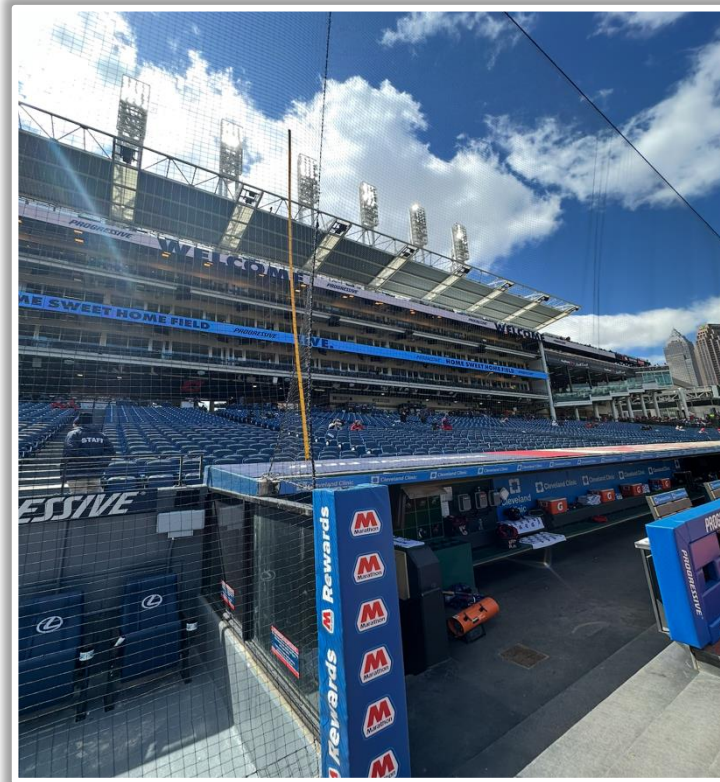

Progressive Field Ground Rules

RULE #2 (3B Side Photo): Thrown or pitched ball striking netting attached to the Dugout Suites and Camera Pits: **Out of Play**