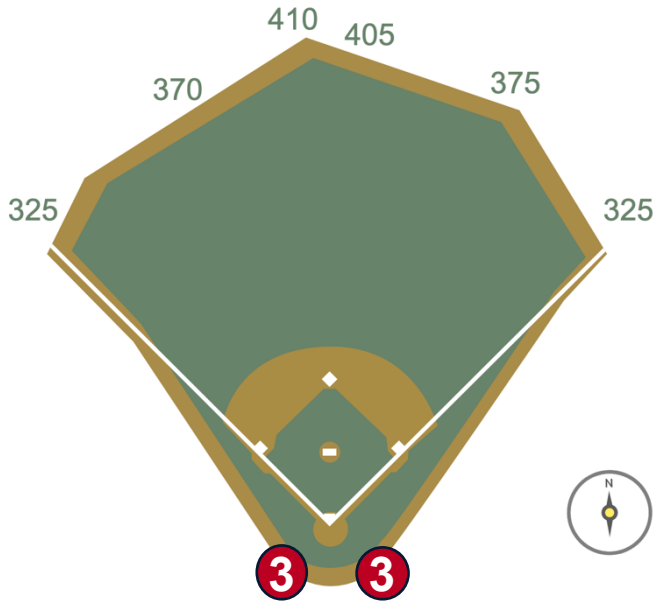

Progressive Field Ground Rules

RULE #3: Ball striking roofs or color facings of dugouts or camera pits: **Out of Play**