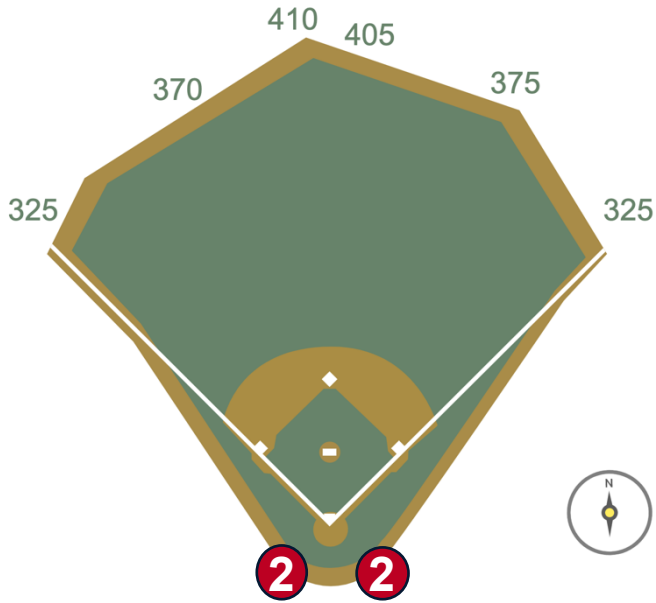

Progressive Field Ground Rules

RULE #2 (3B Side Photo): Thrown or pitched ball striking netting attached to the Dugout Suites and Camera Pits: **Out of Play**