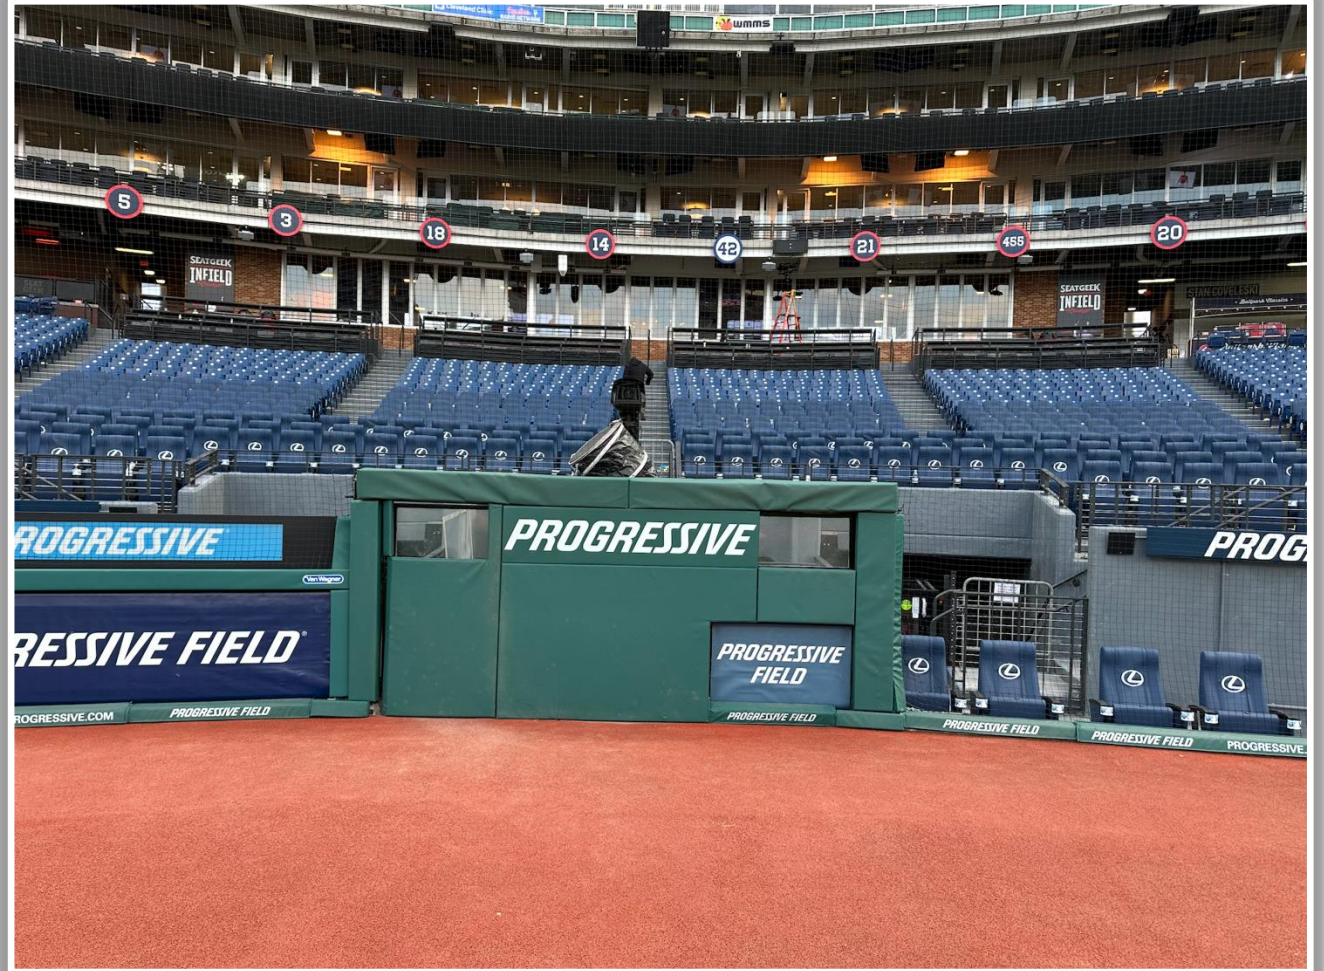

Progressive Field Ground Rules

Backstop Photos: