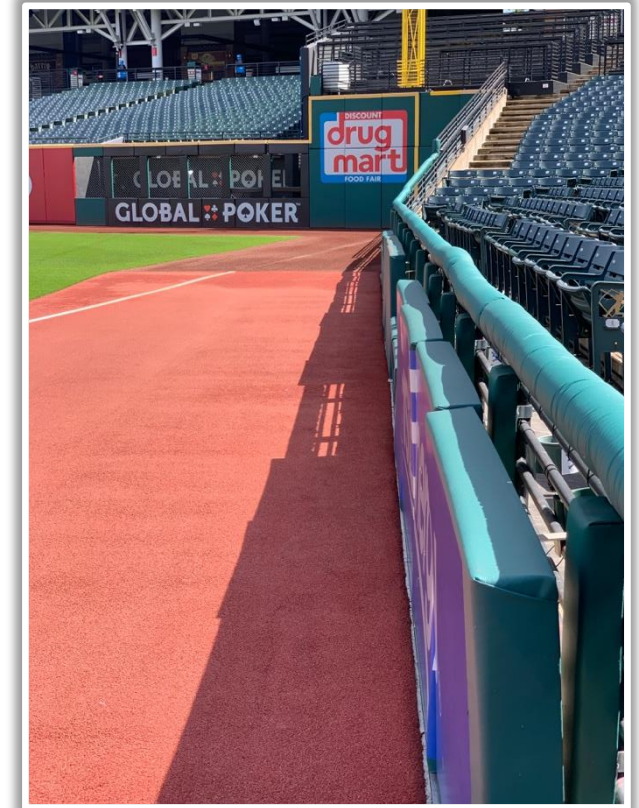

Progressive Field Ground Rules

RULE #4: Fair bounding ball striking the angled rails along walls in foul territory: **In Play**