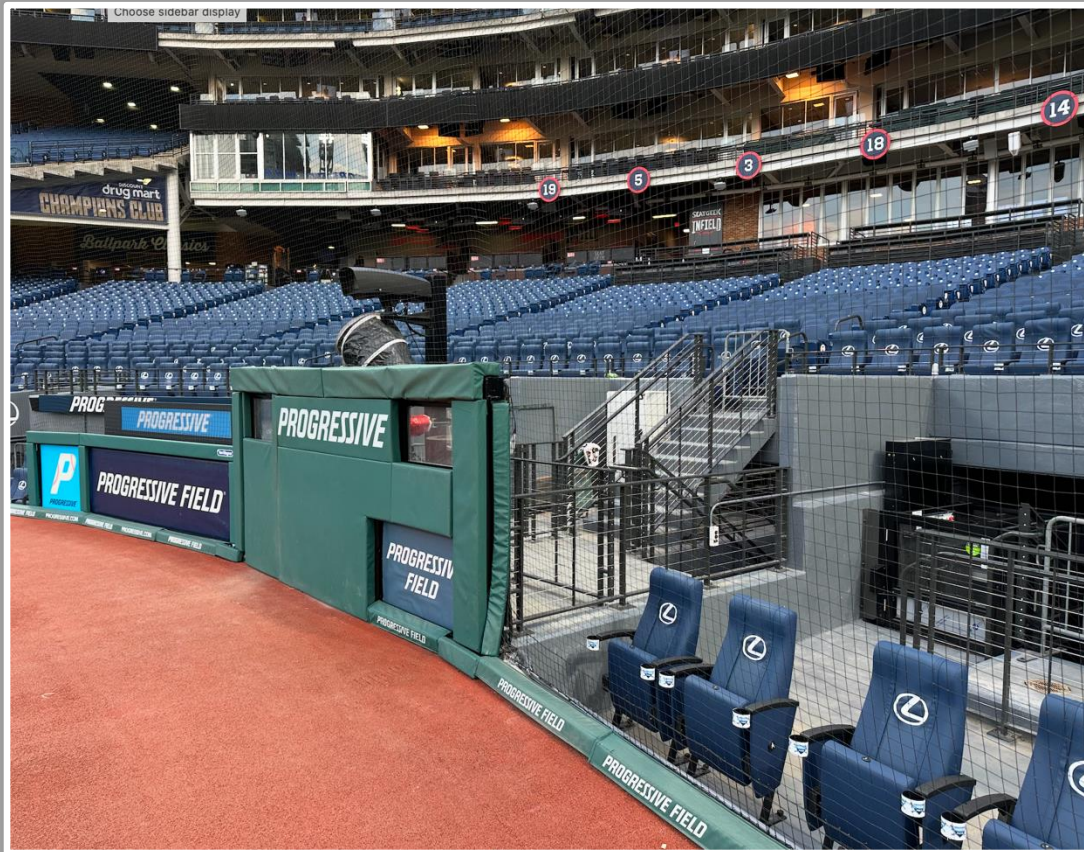

Progressive Field Ground Rules

Backstop Photos: