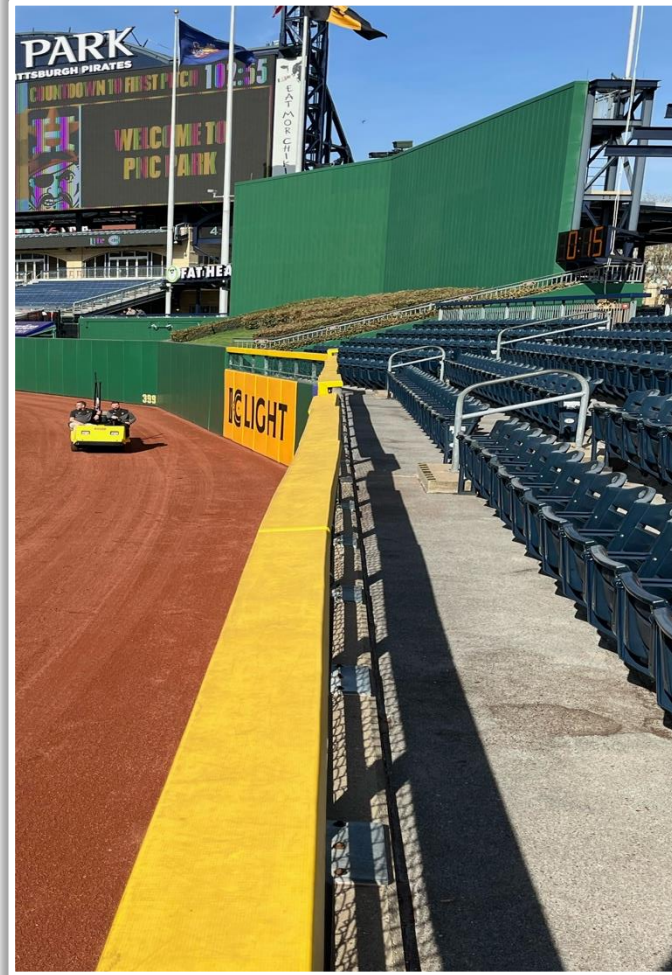

PNC Park Ground Rules

RULE #2: Batted ball in flight striking base of chain-link bullpen fence and bounding over outfield wall: **Two Bases**

PNC Park Ground Rules

RULE #3: The recessed metal poles beyond the left-center field bullpen entrance and right-center field wall are out of play.

PNC Park Ground Rules

LF Foul Pole Photos:

PNC Park Ground Rules

LF Wall Photos:

PNC Park Ground Rules

OF Wall Photos:

PNC Park Ground Rules

RF Wall Photos: