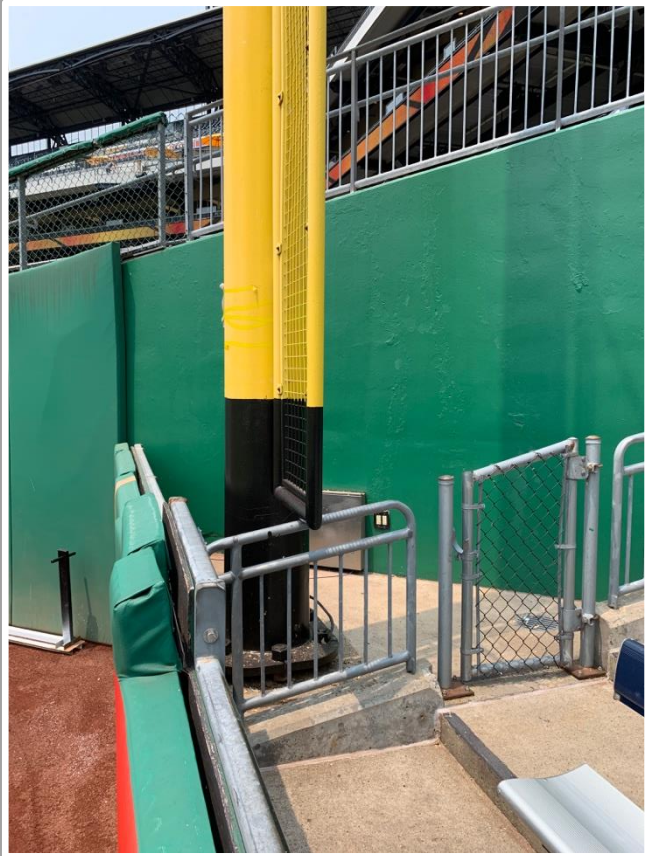

PNC Park Ground Rules

LF Foul Pole Photos: