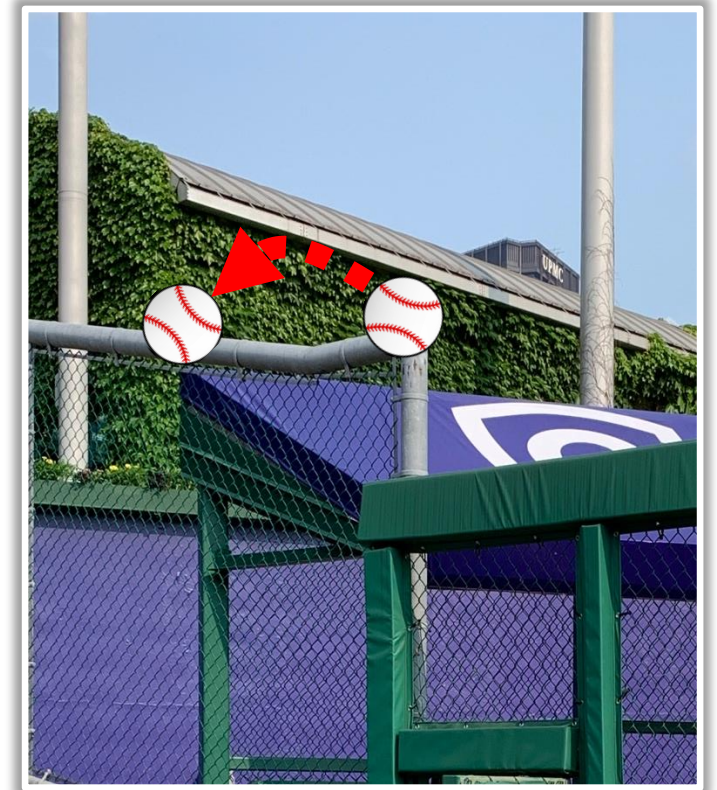

PNC Park Ground Rules

RULE #2: Batted ball in flight striking base of chain-link bullpen fence and bounding over outfield wall: **Two Bases**

PNC Park Ground Rules

RULE #3: The recessed metal poles beyond the left-center field bullpen entrance and right-center field wall are out of play.

- Ball in flight striking the recessed metal pole: **Home Run**
- Bounding ball striking the recessed metal pole: **Two Bases**

PNC Park Ground Rules

RULE #4: Batted ball in flight striking padding on taller wall in right-center field at a point above the right-center field stands and continuing into the right-center field stands: **Home Run**

PNC Park Ground Rules

RULE #5: A fair bounding ball striking completely to the right of the yellow line in the right field corner is **Out of Play** even if it rebounds back onto the playing field.

PNC Park Ground Rules

Backstop Photos:

PNC Park Ground Rules

3B Dugout Photos:

PNC Park Ground Rules

3B iPad Camera Photos:

A ball that strikes the camera and rebounds onto the playing field is live and in play unless it becomes lodged or is otherwise deemed unplayable