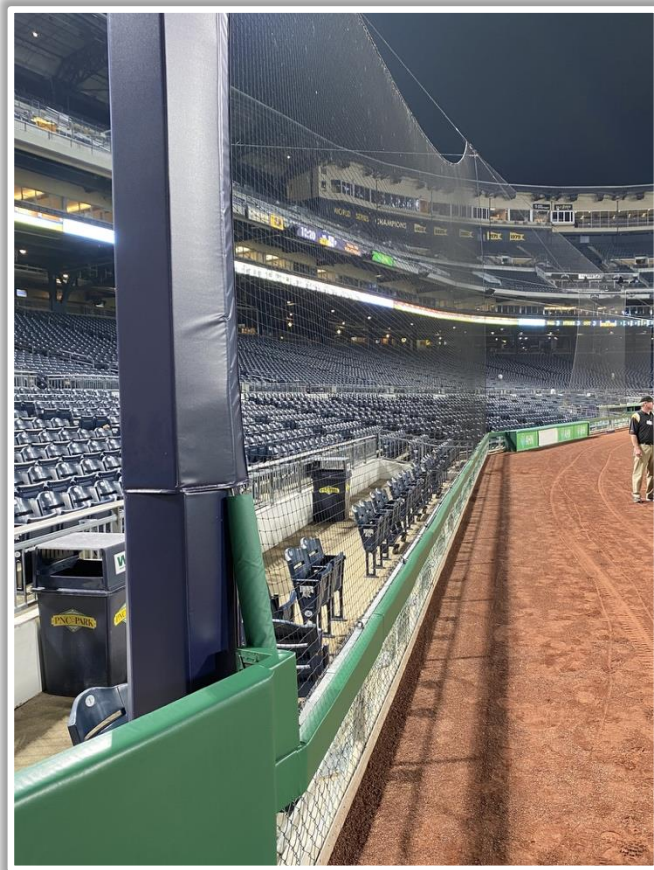

PNC Park Ground Rules

RF Extended Fan Safety Netting Photos: