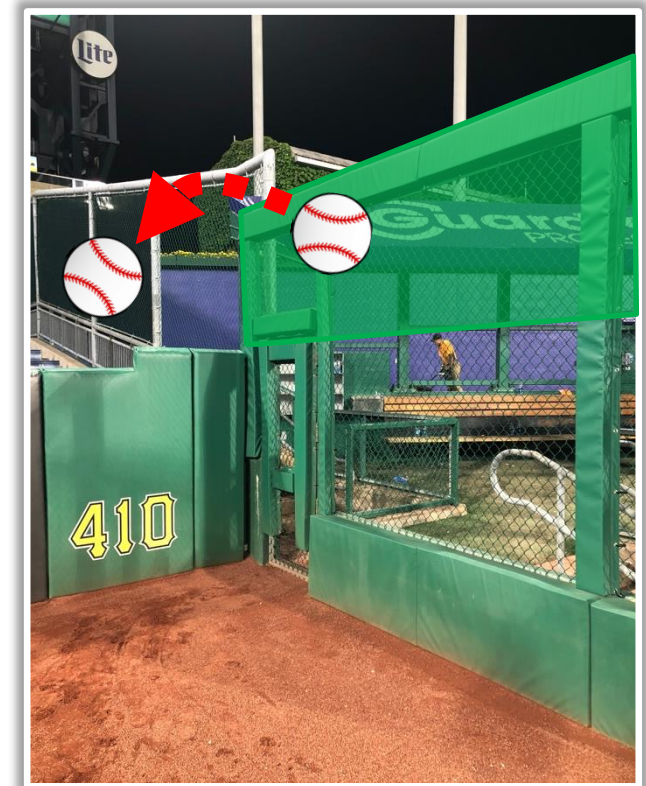

PNC Park

2026 Ground Rules

Date: March 25, 2026

PNC Park Ground Rules

RULE #1: Batted ball in flight striking taller wall in left-center field at a point above the left field stands and continuing into the left field stands: **Home Run**

PNC Park Ground Rules

RULE #2: Batted ball in flight striking base of chain-link bullpen fence and bounding over outfield wall: **Two Bases**

PNC Park Ground Rules

RULE #3: The recessed metal poles beyond the left-center field bullpen entrance and right-center field wall are out of play.

- Ball in flight striking the recessed metal pole: **Home Run**
- Bounding ball striking the recessed metal pole: **Two Bases**

PNC Park Ground Rules

RULE #4: Batted ball in flight striking padding on taller wall in right-center field at a point above the right-center field stands and continuing into the right-center field stands: **Home Run**

PNC Park Ground Rules

RULE #5: A fair bounding ball striking completely to the right of the yellow line in the right field corner is **Out of Play** even if it rebounds back onto the playing field.

PNC Park Ground Rules