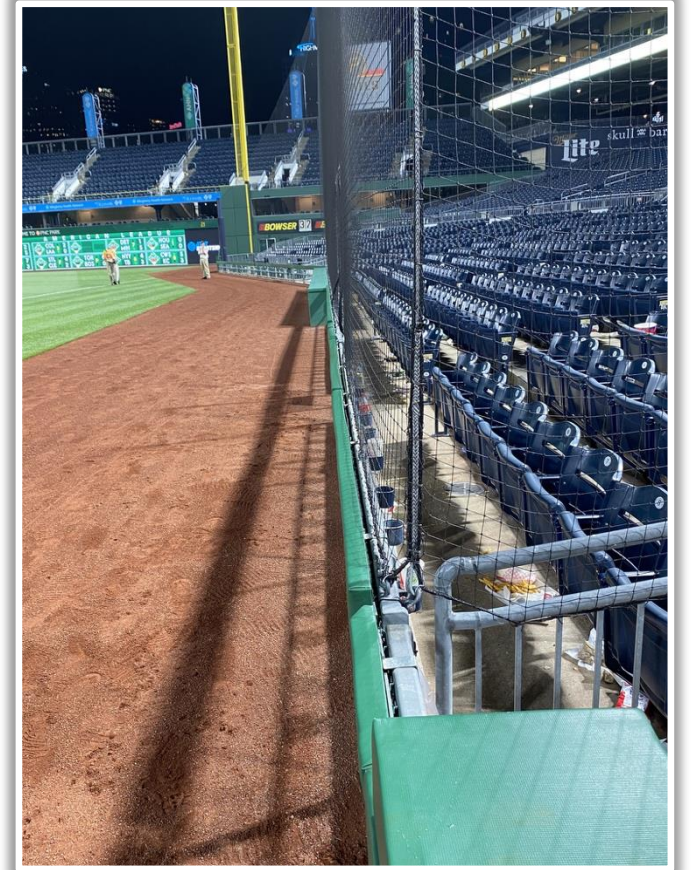

PNC Park Ground Rules

RF Extended Fan Safety Netting Photos: