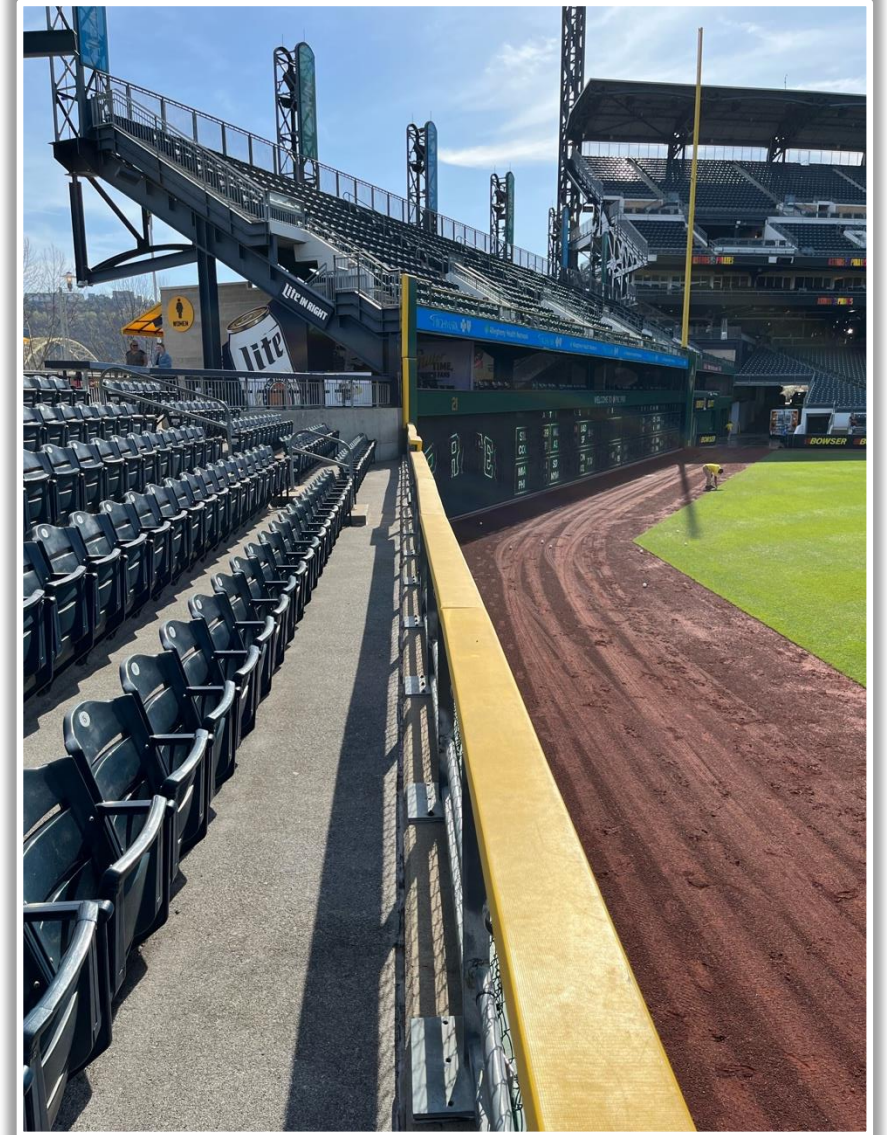

PNC Park Ground Rules

RULE #2: Batted ball in flight striking base of chain-link bullpen fence and bounding over outfield wall: **Two Bases**

PNC Park Ground Rules

RULE #3: The recessed metal poles beyond the left-center field bullpen entrance and right-center field wall are out of play.

- Ball in flight striking the recessed metal pole: **Home Run**
- Bounding ball striking the recessed metal pole: **Two Bases**

PNC Park Ground Rules

RULE #4: Batted ball in flight striking padding on taller wall in right-center field at a point above the right-center field stands and continuing into the right-center field stands: **Home Run**

Backstop Photos:

PNC Park Ground Rules

3B Dugout Photos:

PNC Park Ground Rules

3B iPad Camera Photos:

A ball that strikes the camera and rebounds onto the playing field is live and in play unless it becomes lodged or is otherwise deemed unplayable

PNC Park Ground Rules

LF Foul Pole Photos:

PNC Park Ground Rules

LF Wall Photos:

PNC Park Ground Rules

OF Wall Photos:

PNC Park Ground Rules

RF Wall Photos: