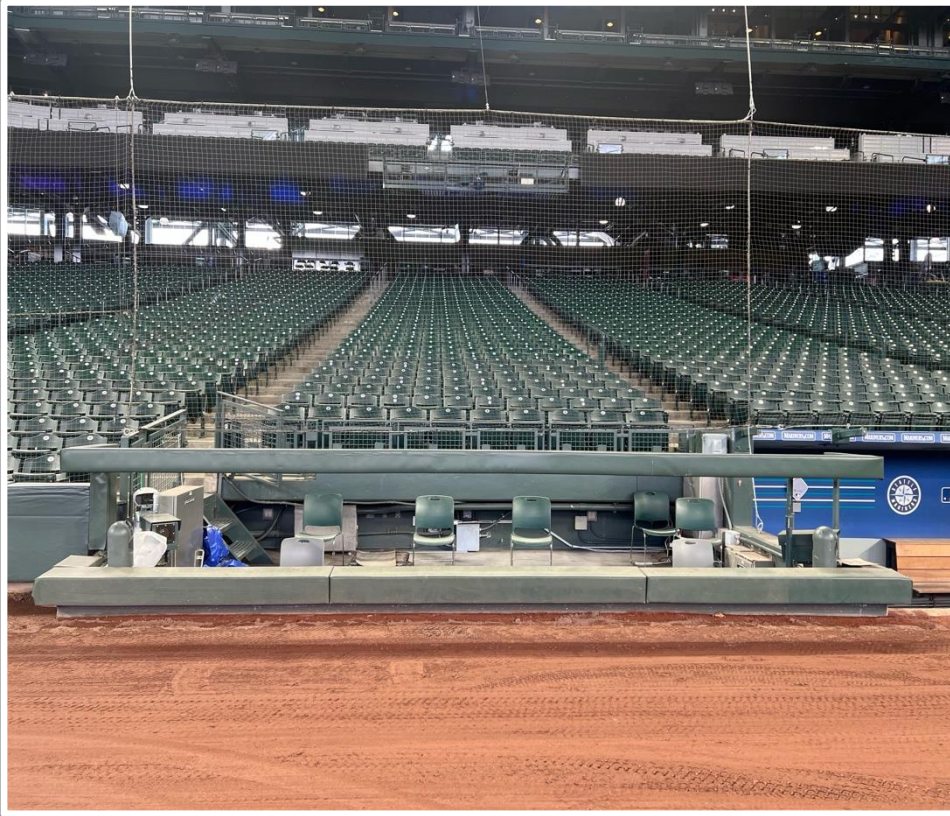

RF Foul Territory Photos:

T-Mobile Park Ground Rules

RF Extended Fan Safety Netting Photos:

T-Mobile Park Ground Rules

1B Camera Well Photos:

T-Mobile Park Ground Rules

1B iPad Camera Photos:

1B Pitcher Camera

1B Batter Camera

A ball that strikes the camera behind the netting and enclosed padding is **live and in play** unless it becomes lodged or is otherwise deemed unplayable (i.e. goes completely through the netting).