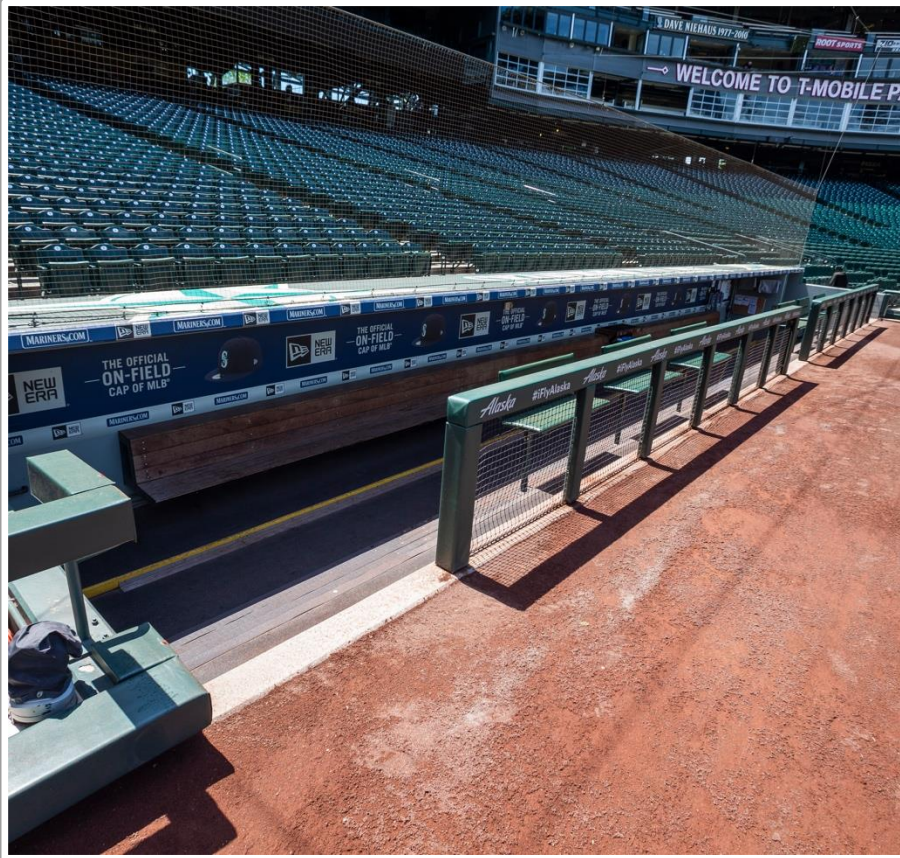

T-Mobile Park Ground Rules

1B Dugout Photos: