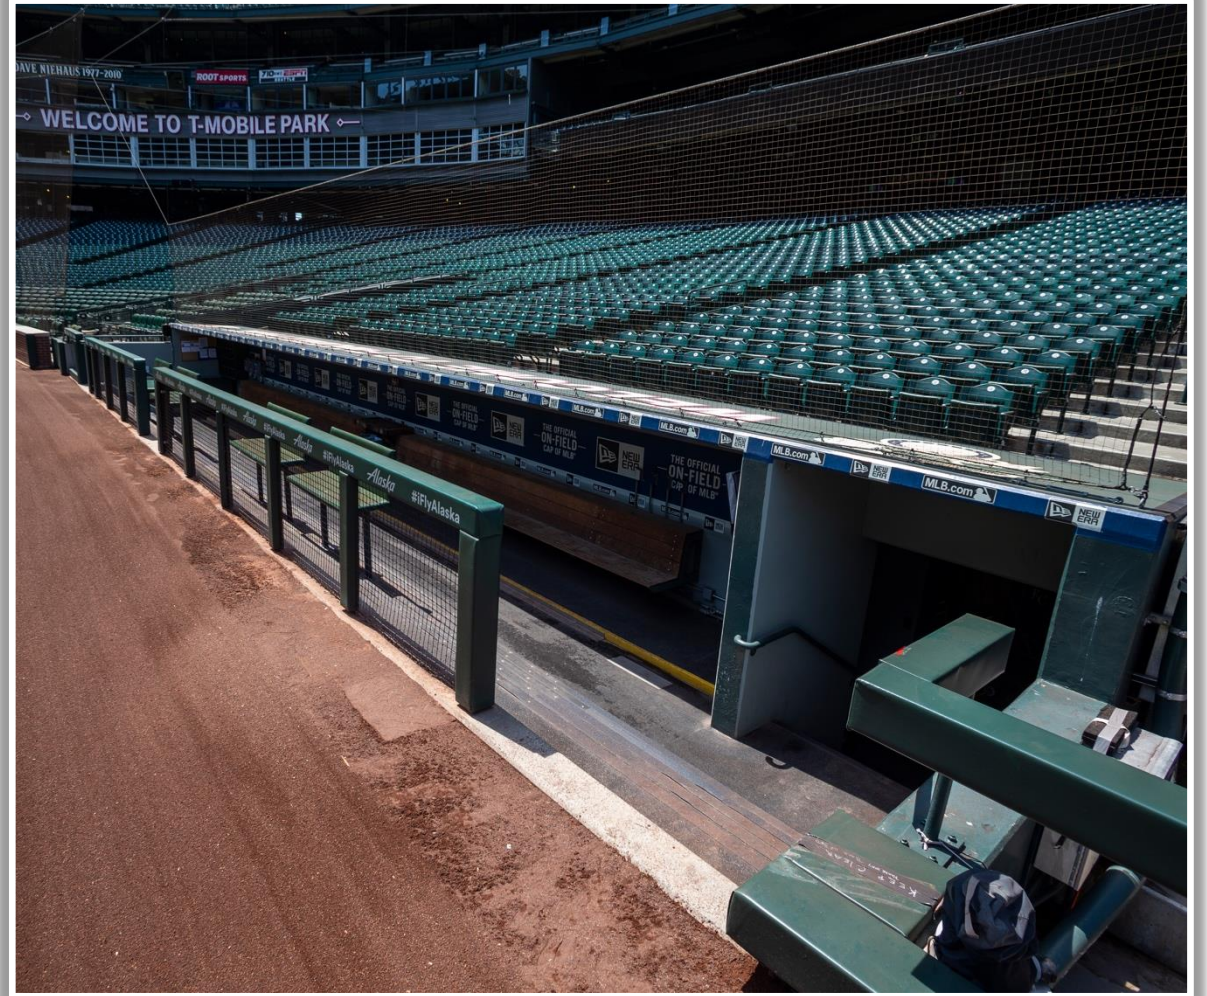

T-Mobile Park Ground Rules

3B Dugout Photos: