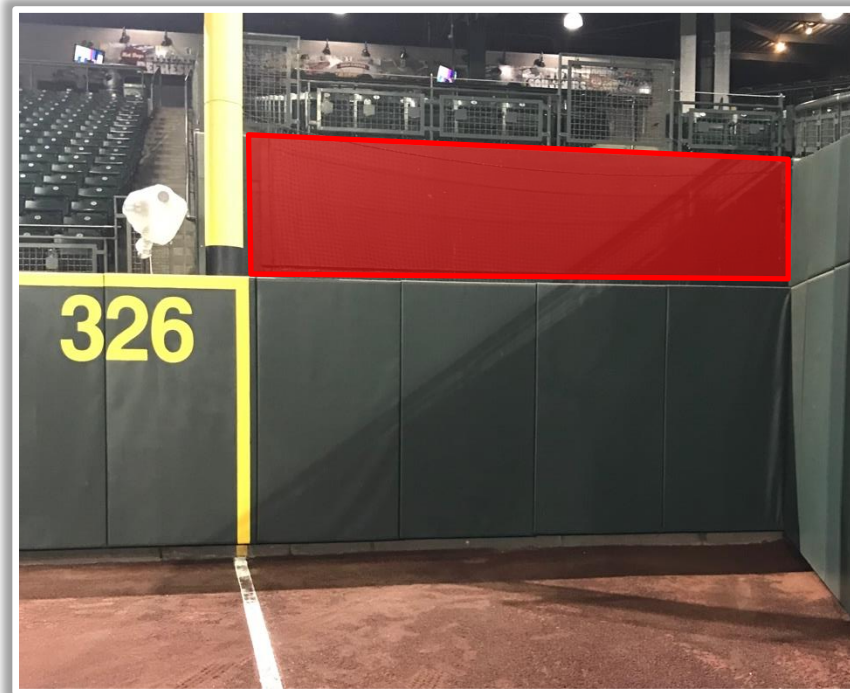

T-Mobile Park

2026 Ground Rules

Date: March 25, 2026

T-Mobile Park Ground Rules

RULE #1: Fair bounding ball striking the portion of the wall that is recessed above the padded outfield wall: **Out of Play, Two Bases**

T-Mobile Park Ground Rules

RULE #2: Netting in right field corner in foul territory is above and beyond the wall. A batted ball that bounds into the netting is a dead ball whether or not it rebounds onto the playing field: **Two Bases**

T-Mobile Park Ground Rules

RULE #3: Batted ball strikes roof truss over fair territory: **In Play**

- If caught by fielder, batter is out and runners advance at own risk.

T-Mobile Park Ground Rules

RULE #4: Batted ball strikes roof truss over foul territory: **Dead Ball**

A ball that strikes the camera behind the netting and enclosed padding is **live and in play** unless it becomes lodged or is otherwise deemed unplayable (i.e. goes completely through the netting).

T-Mobile Park Ground Rules