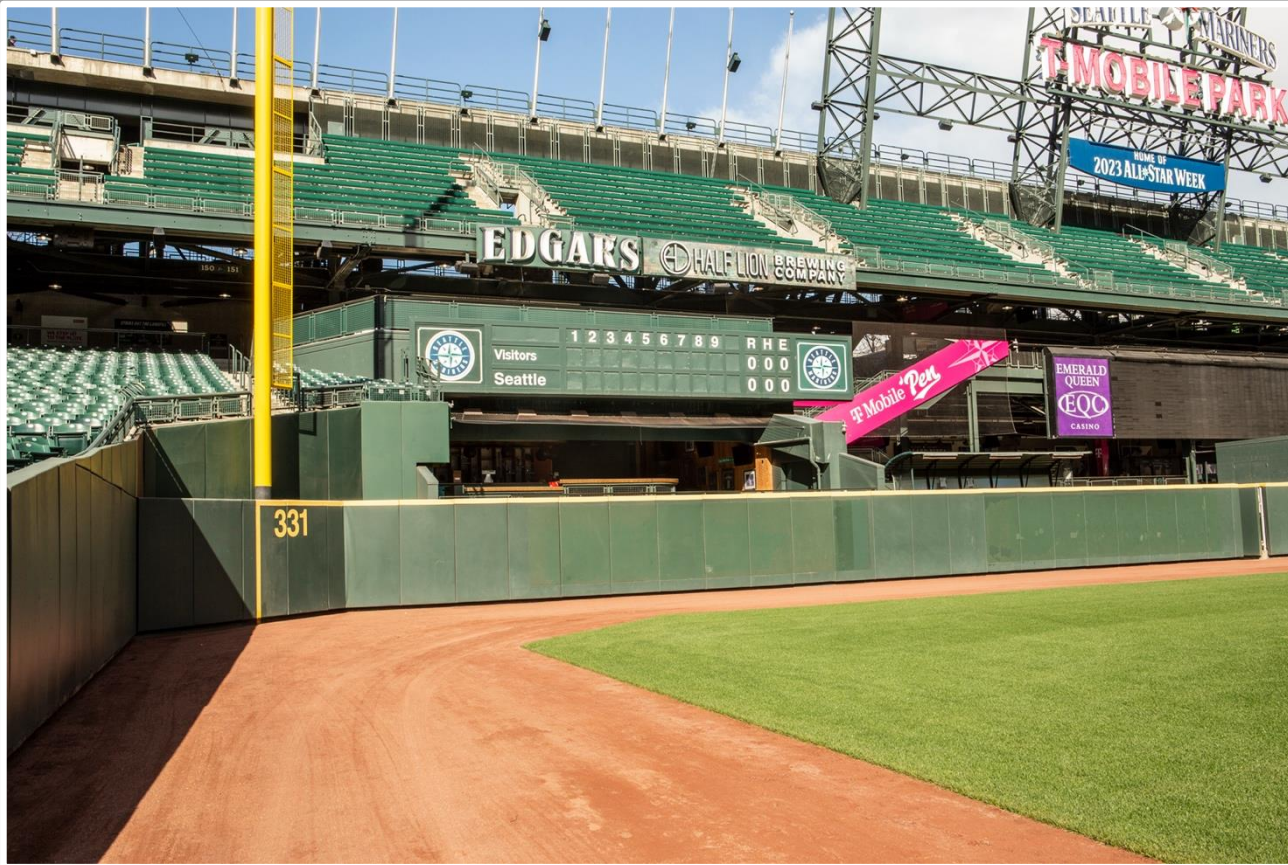

A ball that strikes the camera behind the netting and enclosed padding is **live and in play** unless it becomes lodged or is otherwise deemed unplayable (i.e. goes completely through the netting).

T-Mobile Park Ground Rules

3B Camera Well Photos:

T-Mobile Park Ground Rules

LF Extended Fan Safety Netting Photos:

T-Mobile Park Ground Rules

LF Foul Territory Photos:

T-Mobile Park Ground Rules

LF Corner Photos:

T-Mobile Park Ground Rules