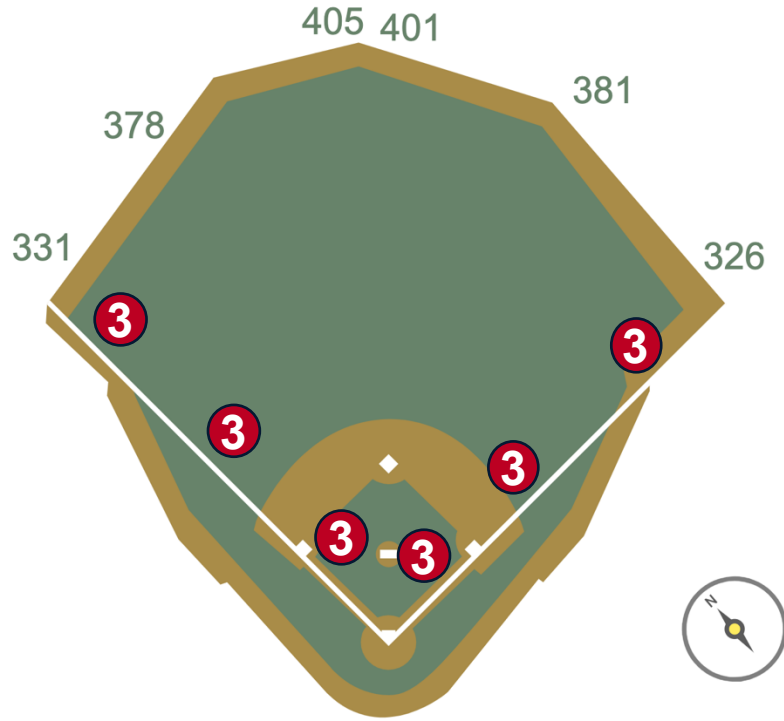

T-Mobile Park

2026 Ground Rules

Date: March 25, 2026

T-Mobile Park Ground Rules

RULE #1: Fair bounding ball striking the portion of the wall that is recessed above the padded outfield wall: **Out of Play, Two Bases**

T-Mobile Park Ground Rules

RULE #2: Netting in right field corner in foul territory is above and beyond the wall. A batted ball that bounds into the netting is a dead ball whether or not it rebounds onto the playing field: **Two Bases**

T-Mobile Park Ground Rules

RULE #3: Batted ball strikes roof truss over fair territory: **In Play**

- If caught by fielder, batter is out and runners advance at own risk.

T-Mobile Park Ground Rules

RULE #4: Batted ball strikes roof truss over foul territory: **Dead Ball**