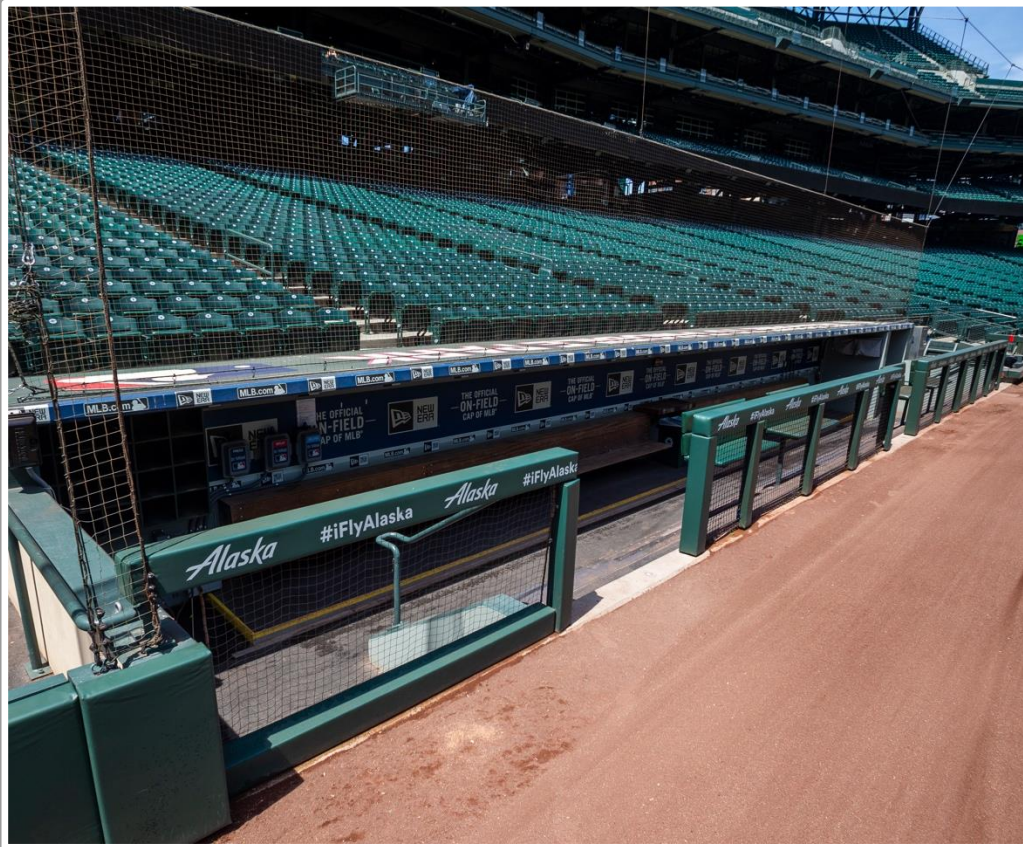

T-Mobile Park Ground Rules

RULE #2: Netting in right field corner in foul territory is above and beyond the wall. A batted ball that bounds into the netting is a dead ball whether or not it rebounds onto the playing field: **Two Bases**

T-Mobile Park Ground Rules

RULE #3: Batted ball strikes roof truss over fair territory: **In Play**

- If caught by fielder, batter is out and runners advance at own risk.

T-Mobile Park Ground Rules

RULE #4: Batted ball strikes roof truss over foul territory: **Dead Ball**

T-Mobile Park Ground Rules

Backstop Photos:

T-Mobile Park Ground Rules

3B Dugout Photos:

T-Mobile Park Ground Rules

3B iPad Camera Photos:

3B Pitcher Camera

3B Batter Camera

A ball that strikes the camera behind the netting and enclosed padding is **live and in play** unless it becomes lodged or is otherwise deemed unplayable (i.e. goes completely through the netting).

T-Mobile Park Ground Rules