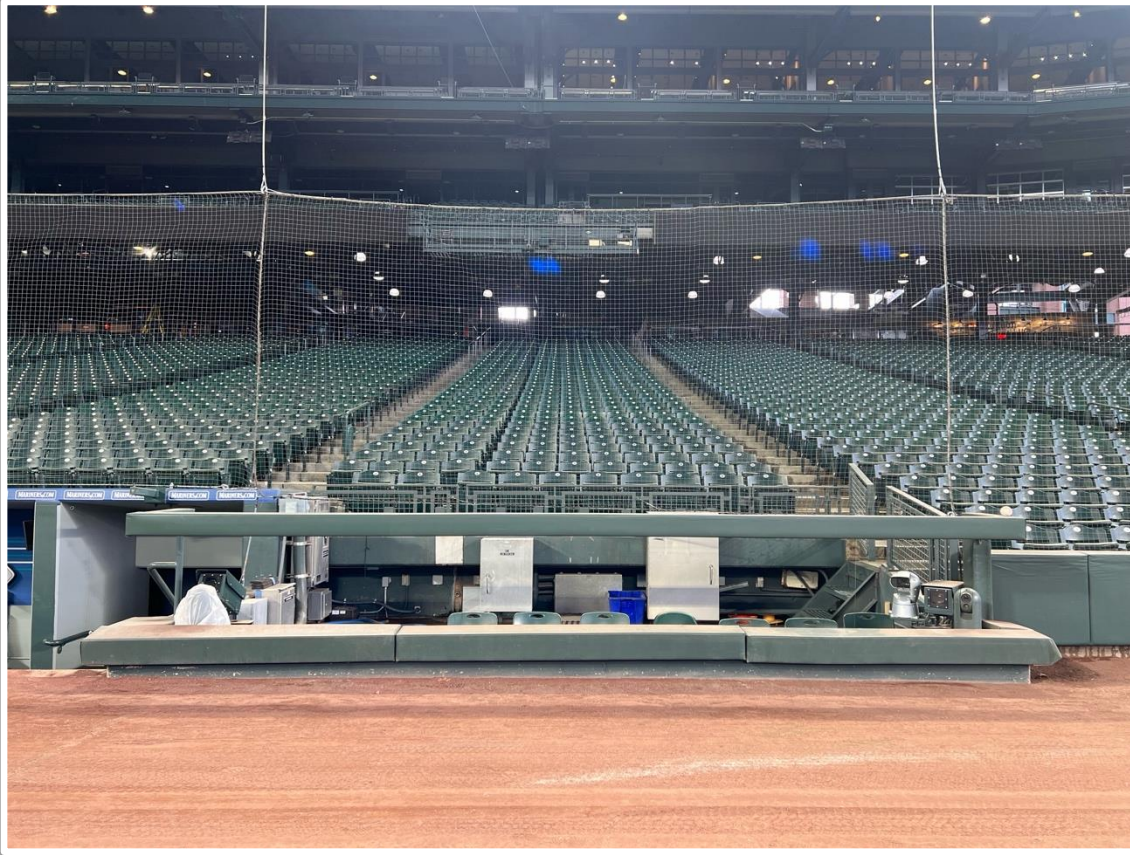

T-Mobile Park Ground Rules

3B Camera Well Photos: