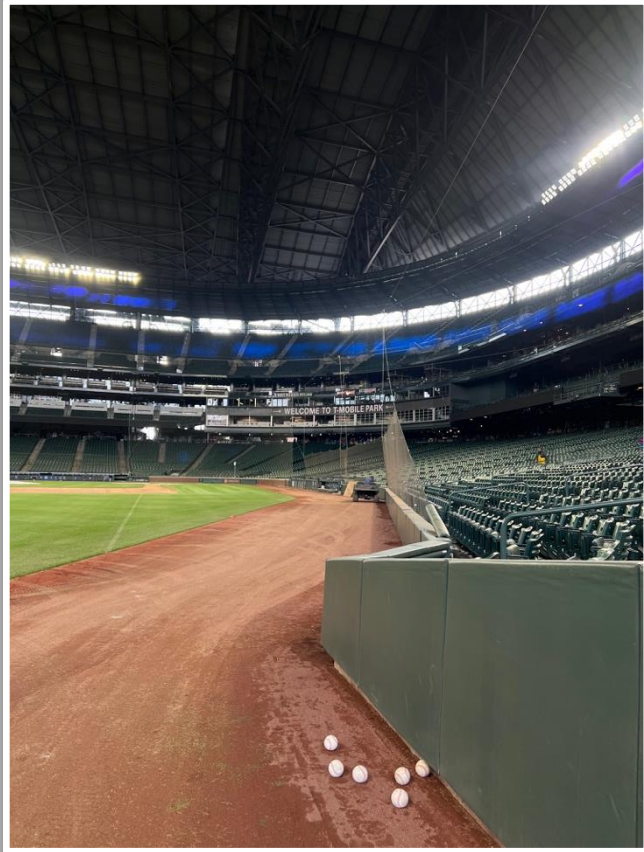

A ball that strikes the camera behind the netting and enclosed padding is **live and in play** unless it becomes lodged or is otherwise deemed unplayable (i.e. goes completely through the netting).

T-Mobile Park Ground Rules

3B Camera Well Photos:

T-Mobile Park Ground Rules

LF Extended Fan Safety Netting Photos:

T-Mobile Park Ground Rules

LF Foul Territory Photos:

T-Mobile Park Ground Rules

LF Corner Photos:

T-Mobile Park Ground Rules