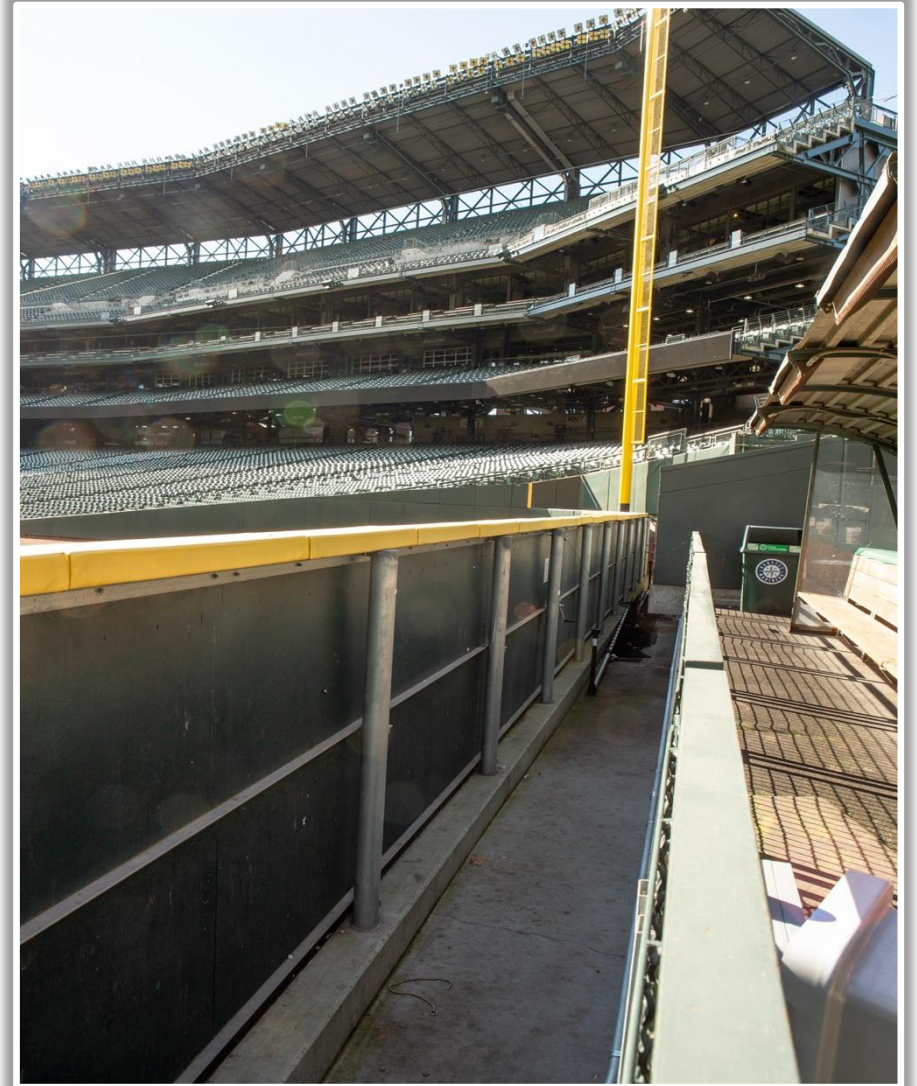

T-Mobile Park Ground Rules

LF Wall Photos: