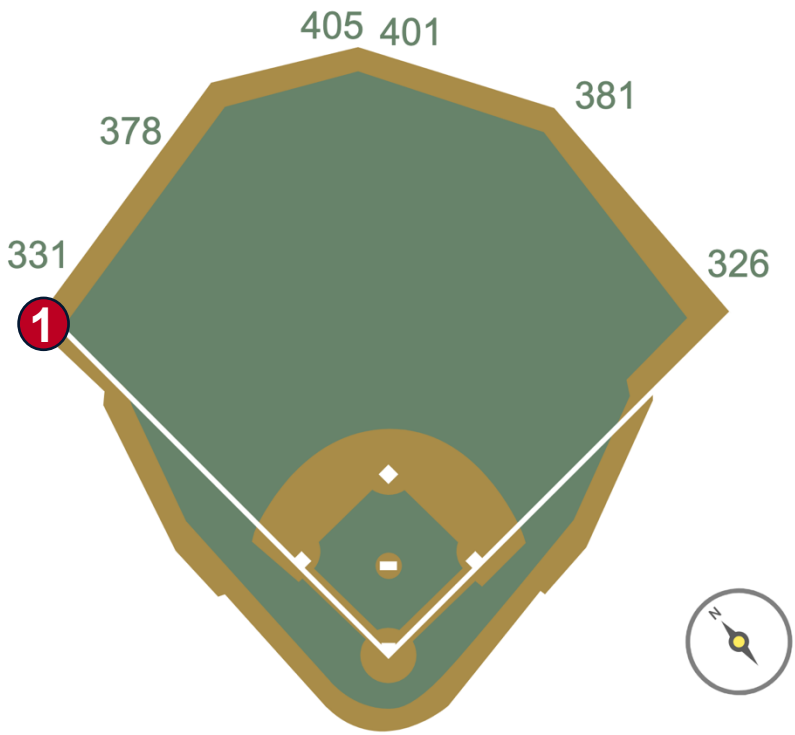

T-Mobile Park

2026 Ground Rules

Date: March 25, 2026

T-Mobile Park Ground Rules

RULE #1: Fair bounding ball striking the portion of the wall that is recessed above the padded outfield wall: **Out of Play, Two Bases**

T-Mobile Park Ground Rules

RULE #2: Netting in right field corner in foul territory is above and beyond the wall. A batted ball that bounds into the netting is a dead ball whether or not it rebounds onto the playing field: **Two Bases**

T-Mobile Park Ground Rules

RULE #3: Batted ball strikes roof truss over fair territory: **In Play**

- If caught by fielder, batter is out and runners advance at own risk.

T-Mobile Park Ground Rules

RULE #4: Batted ball strikes roof truss over foul territory: **Dead Ball**