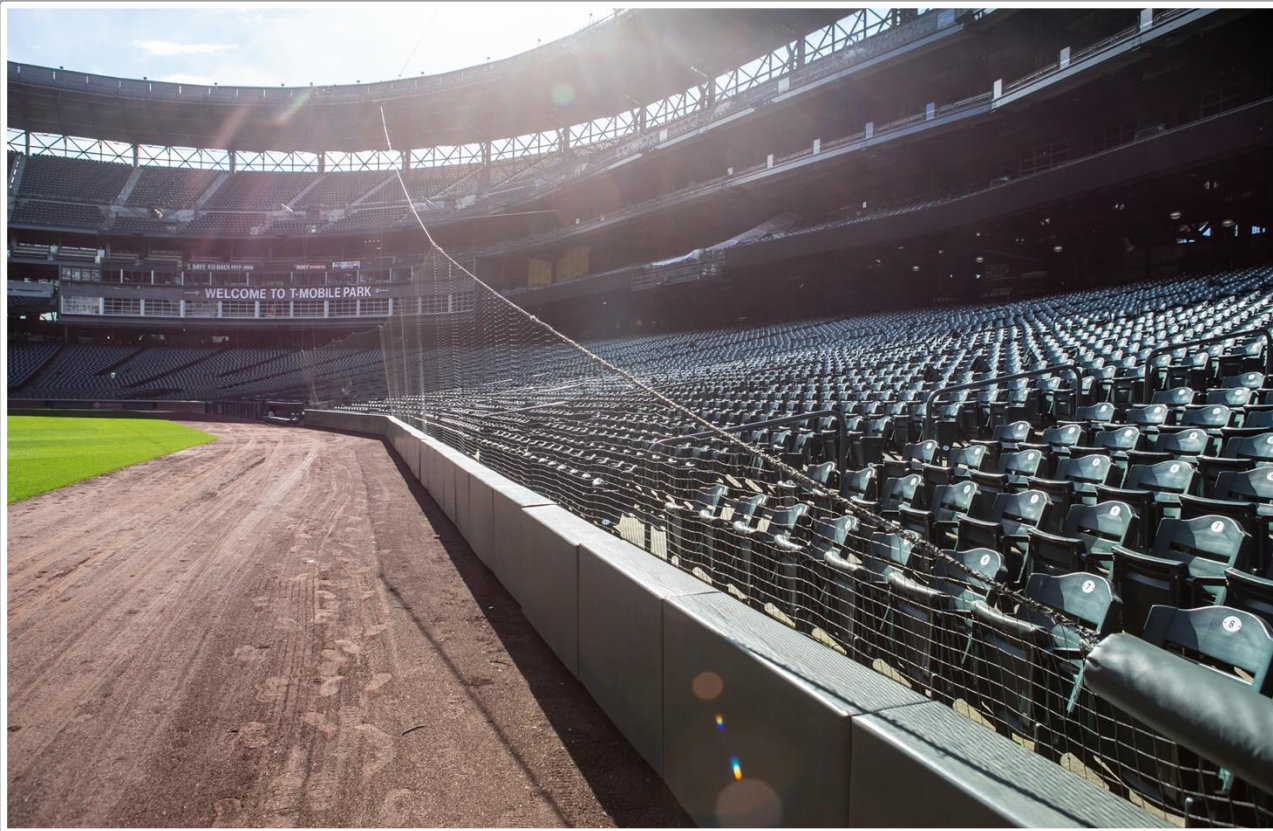

T-Mobile Park Ground Rules

LF Extended Fan Safety Netting Photos: