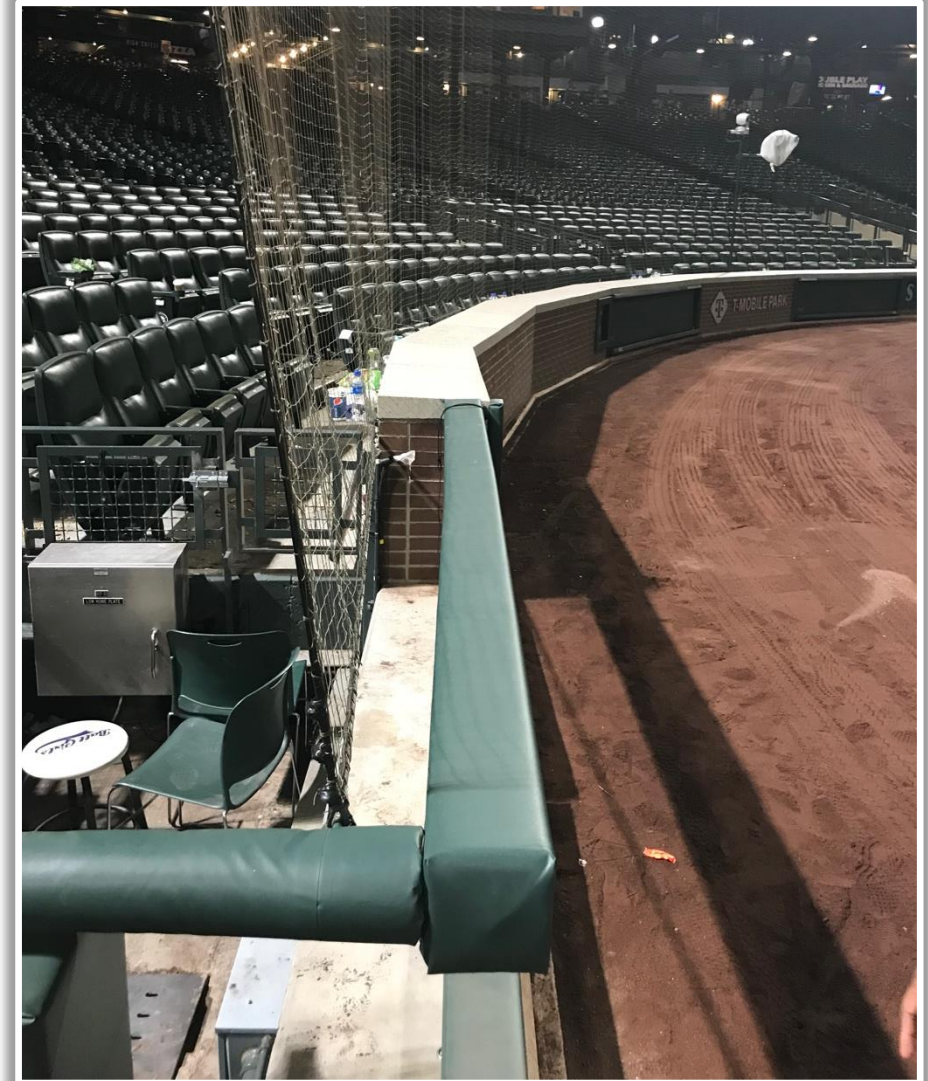

T-Mobile Park Ground Rules

RULE #2: Netting in right field corner in foul territory is above and beyond the wall. A batted ball that bounds into the netting is a dead ball whether or not it rebounds onto the playing field: **Two Bases**

T-Mobile Park Ground Rules

RULE #3: Batted ball strikes roof truss over fair territory: **In Play**

- If caught by fielder, batter is out and runners advance at own risk.

T-Mobile Park Ground Rules

RULE #4: Batted ball strikes roof truss over foul territory: **Dead Ball**

T-Mobile Park Ground Rules

Backstop Photos:

T-Mobile Park Ground Rules

3B Dugout Photos:

T-Mobile Park Ground Rules

3B iPad Camera Photos:

3B Pitcher Camera

3B Batter Camera

A ball that strikes the camera behind the netting and enclosed padding is **live and in play** unless it becomes lodged or is otherwise deemed unplayable (i.e. goes completely through the netting).

T-Mobile Park Ground Rules