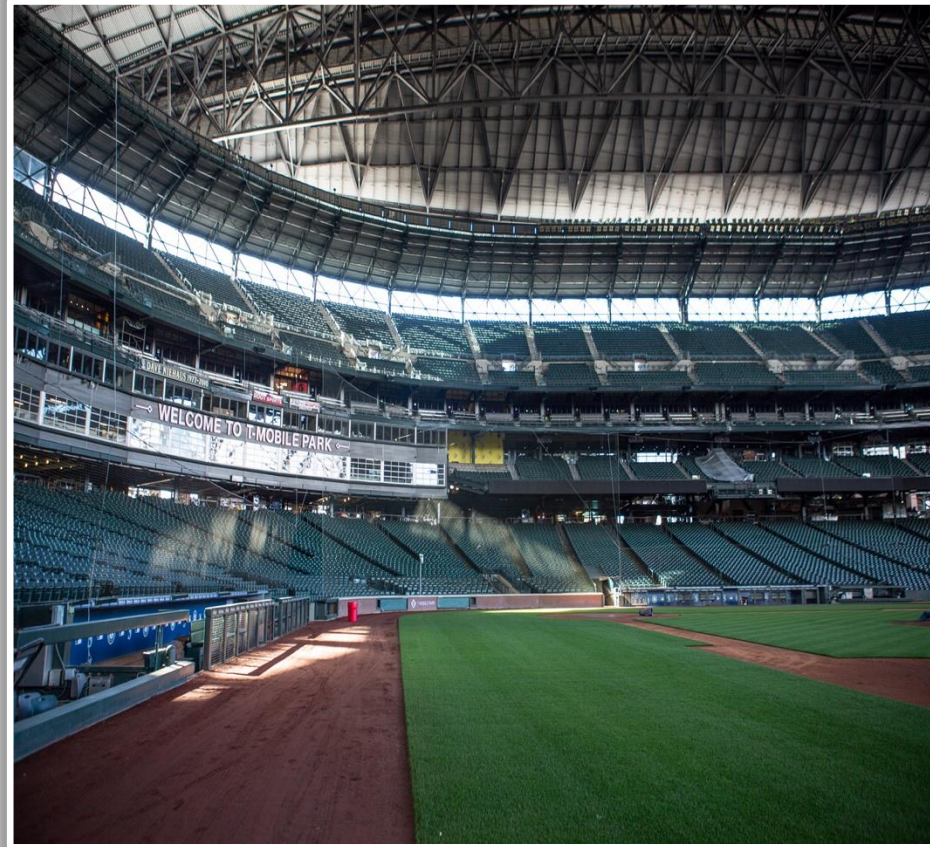

T-Mobile Park Ground Rules

RULE #3: Batted ball strikes roof truss over fair territory: **In Play**

- If caught by fielder, batter is out and runners advance at own risk.

T-Mobile Park Ground Rules

RULE #4: Batted ball strikes roof truss over foul territory: **Dead Ball**

A ball that strikes the camera behind the netting and enclosed padding is **live and in play** unless it becomes lodged or is otherwise deemed unplayable (i.e. goes completely through the netting).

T-Mobile Park Ground Rules