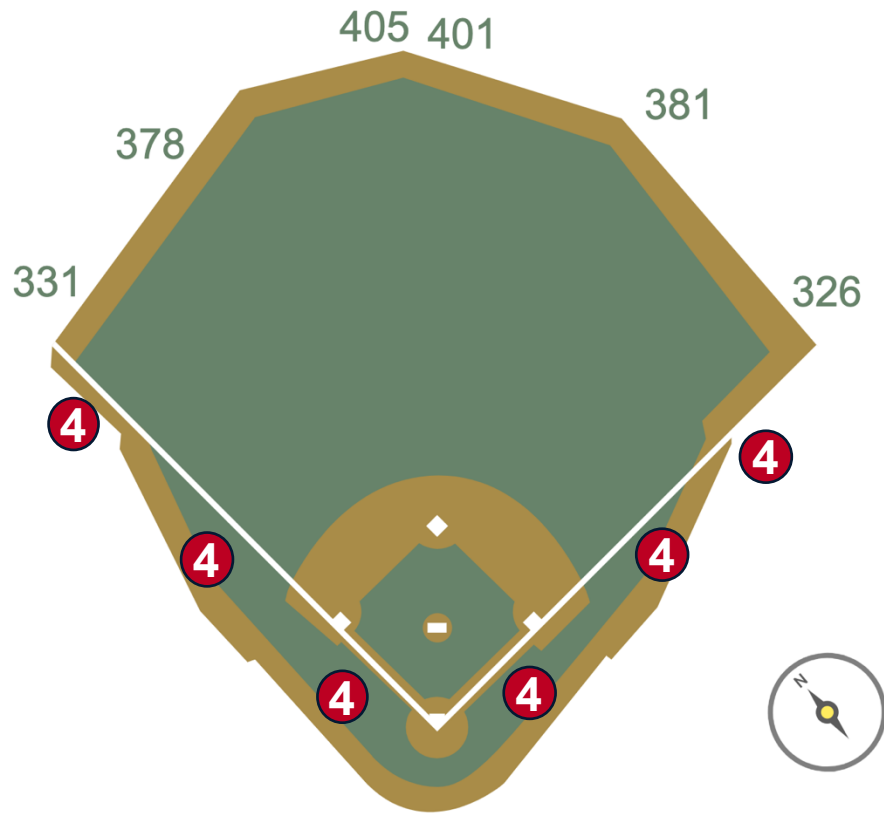

T-Mobile Park Ground Rules

RULE #2: Netting in right field corner in foul territory is above and beyond the wall. A batted ball that bounds into the netting is a dead ball whether or not it rebounds onto the playing field: **Two Bases**

T-Mobile Park Ground Rules

RULE #3: Batted ball strikes roof truss over fair territory: **In Play**

- If caught by fielder, batter is out and runners advance at own risk.

T-Mobile Park Ground Rules

RULE #4: Batted ball strikes roof truss over foul territory: **Dead Ball**

A ball that strikes the camera behind the netting and enclosed padding is **live and in play** unless it becomes lodged or is otherwise deemed unplayable (i.e. goes completely through the netting).

T-Mobile Park Ground Rules