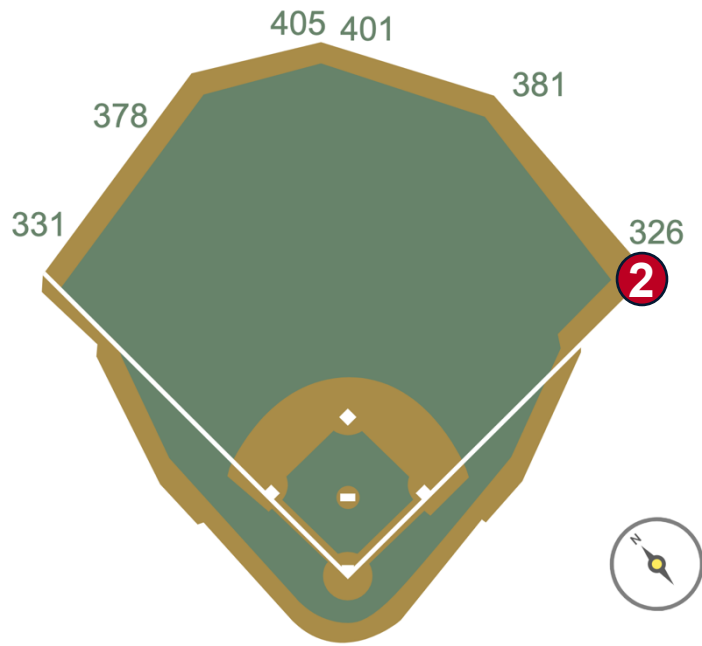

T-Mobile Park

2026 Ground Rules

Date: March 25, 2026

T-Mobile Park Ground Rules

RULE #1: Fair bounding ball striking the portion of the wall that is recessed above the padded outfield wall: **Out of Play, Two Bases**

T-Mobile Park Ground Rules

RULE #2: Netting in right field corner in foul territory is above and beyond the wall. A batted ball that bounds into the netting is a dead ball whether or not it rebounds onto the playing field: **Two Bases**

T-Mobile Park Ground Rules

RULE #3: Batted ball strikes roof truss over fair territory: **In Play**

- If caught by fielder, batter is out and runners advance at own risk.

T-Mobile Park Ground Rules

RULE #4: Batted ball strikes roof truss over foul territory: **Dead Ball**