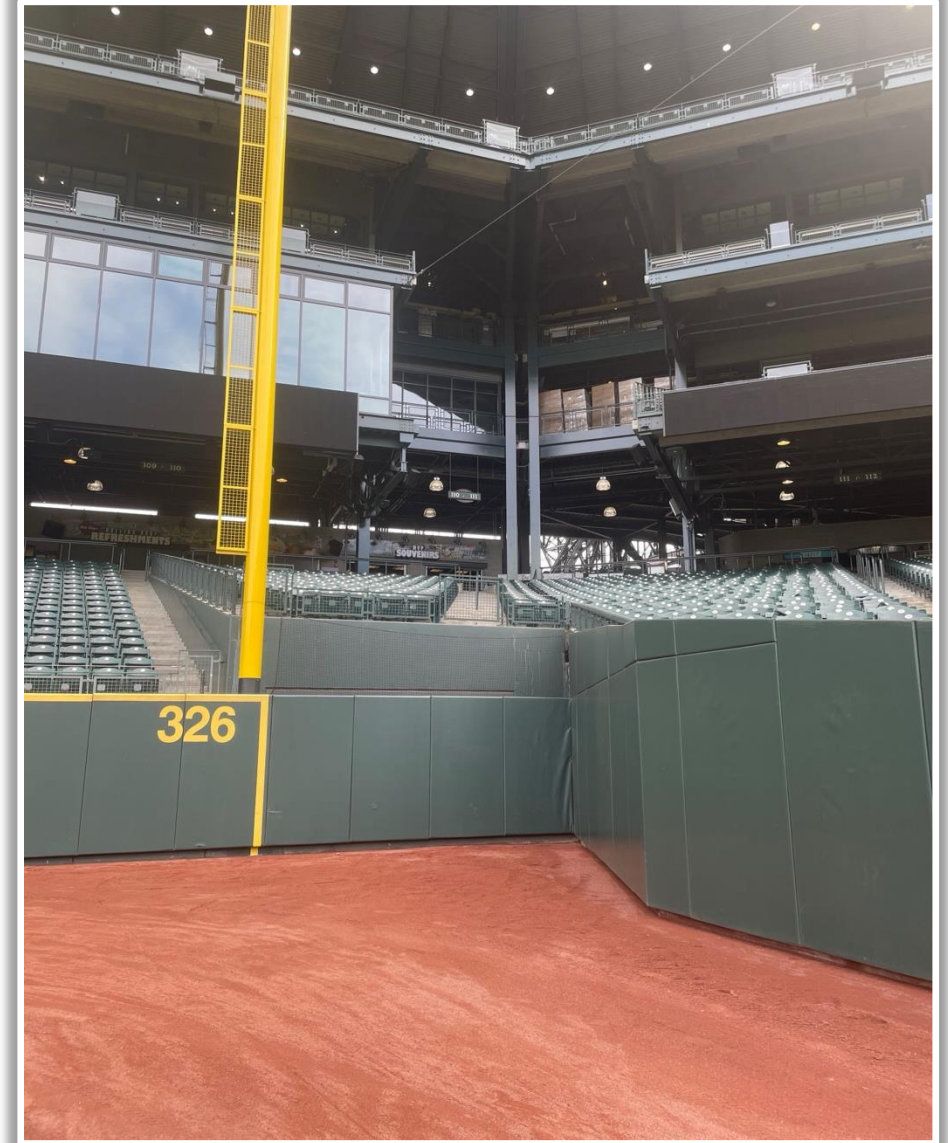

T-Mobile Park Ground Rules

RULE #2: Netting in right field corner in foul territory is above and beyond the wall. A batted ball that bounds into the netting is a dead ball whether or not it rebounds onto the playing field: **Two Bases**

A ball that strikes the camera behind the netting and enclosed padding is **live and in play** unless it becomes lodged or is otherwise deemed unplayable (i.e. goes completely through the netting).

T-Mobile Park Ground Rules

LF Wall Photos:

T-Mobile Park Ground Rules

CF Wall Photos:

T-Mobile Park Ground Rules

RF Wall Photos:

T-Mobile Park Ground Rules

RF Corner:

T-Mobile Park Ground Rules