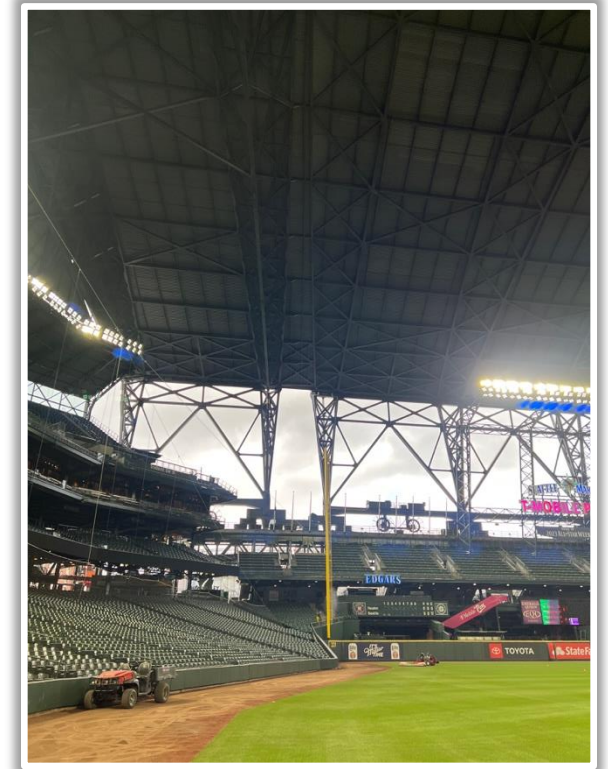

T-Mobile Park Ground Rules

RULE #2: Netting in right field corner in foul territory is above and beyond the wall. A batted ball that bounds into the netting is a dead ball whether or not it rebounds onto the playing field: **Two Bases**

T-Mobile Park Ground Rules

RULE #3: Batted ball strikes roof truss over fair territory: **In Play**

- If caught by fielder, batter is out and runners advance at own risk.

T-Mobile Park Ground Rules

RULE #4: Batted ball strikes roof truss over foul territory: **Dead Ball**

A ball that strikes the camera behind the netting and enclosed padding is **live and in play** unless it becomes lodged or is otherwise deemed unplayable (i.e. goes completely through the netting).

T-Mobile Park Ground Rules