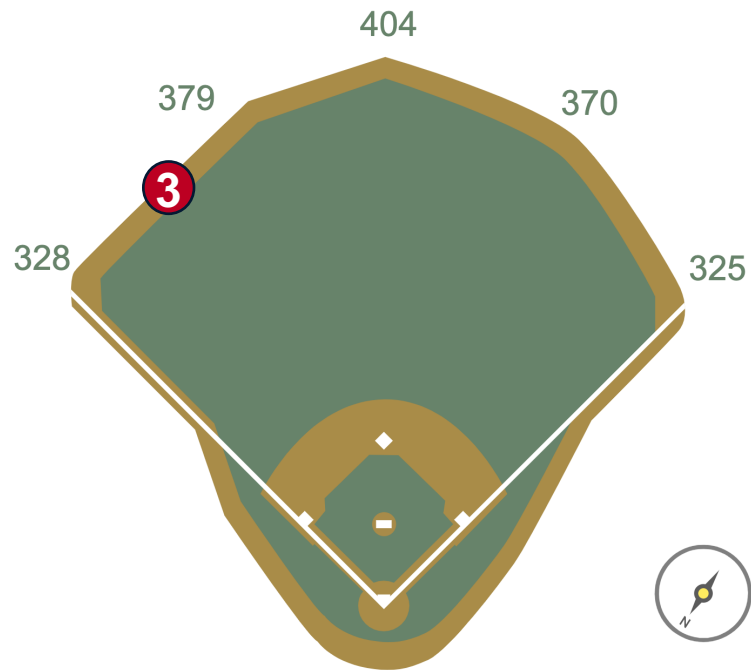

Great American Ball Park Ground Rules

RULE #3: Batted ball in flight striking above and beyond the yellow padding (including green padding, concrete and fan safety railings) regardless of whether or not the ball bounces back onto the field or continues into the stands: **Home Run**