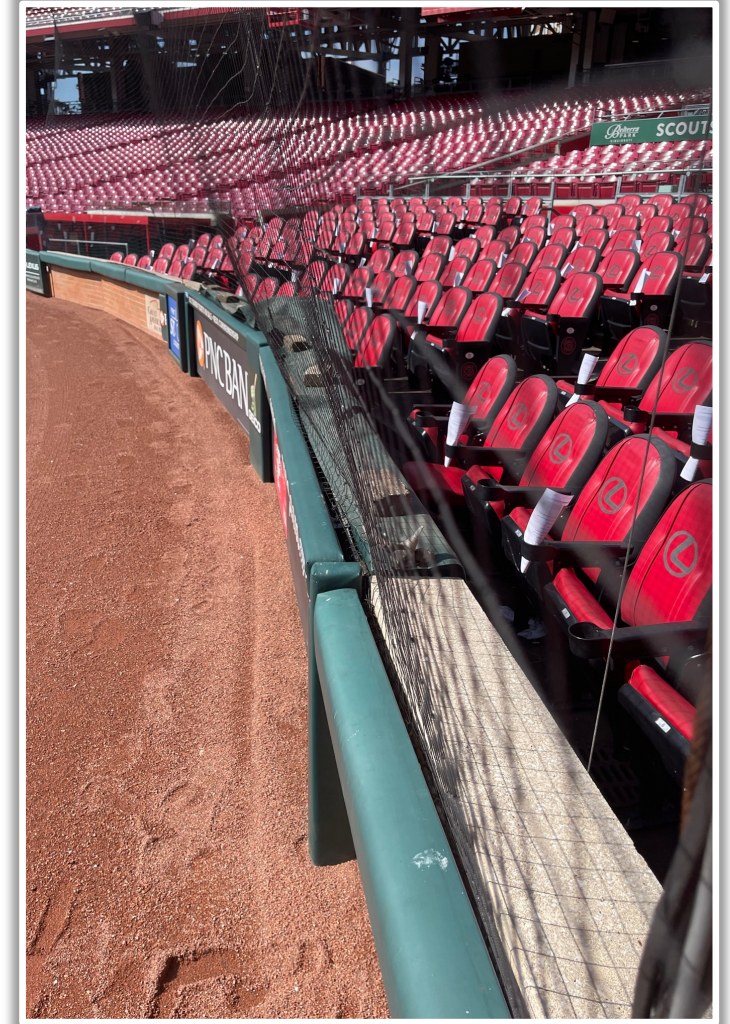

# Great American Ball Park Ground Rules

**RULE #6:** Batted ball in flight striking vertical yellow line in left-center field or right field corner at a point above the outfield fence and continuing over outfield fence in fair territory: **Home Run**

# Great American Ball Park Ground Rules

**RULE #7:** Batted ball in flight striking vertical yellow line in left-center field or right field corner and rebounding onto the playing field: **In Play**

## Backstop Photos: