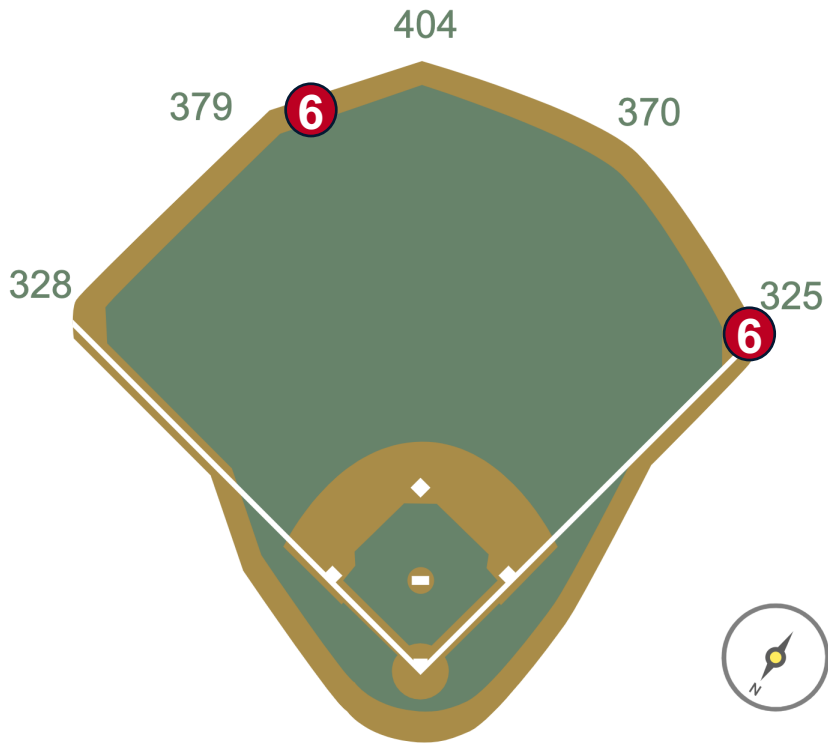

Great American Ball Park Ground Rules

RULE #6: Batted ball in flight striking vertical yellow line in left-center field or right field corner at a point above the outfield fence and continuing over outfield fence in fair territory: **Home Run**