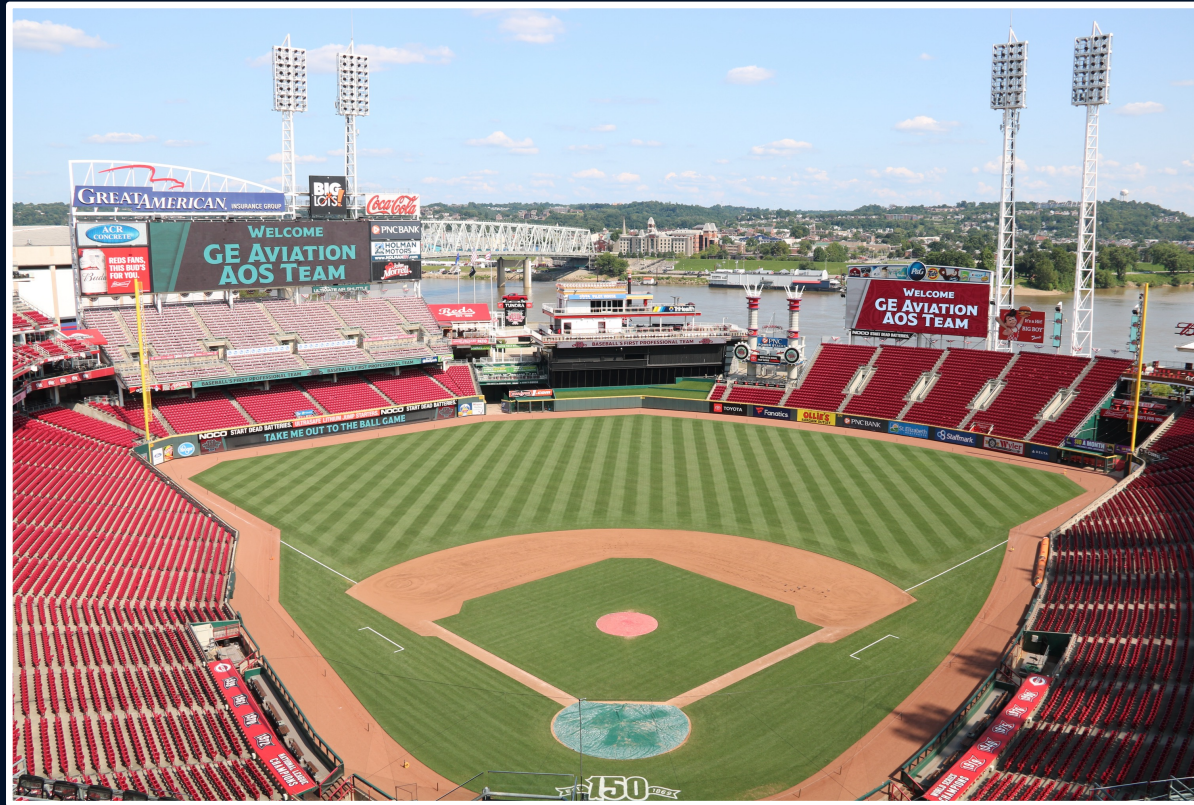

Great American Ball Park

2024 Ground Rules

Date: March 28, 2024