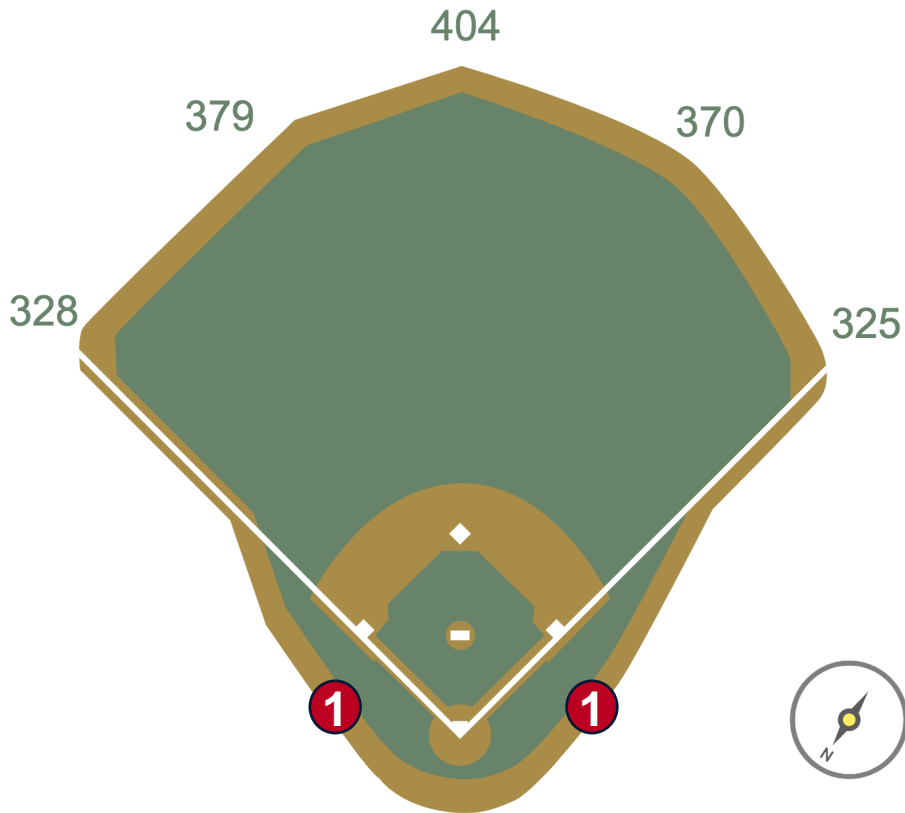

# Great American Ball Park Ground Rules

**RULE #1:** Ball striking facing over dugout or recessed steal railing: **Out of Play**