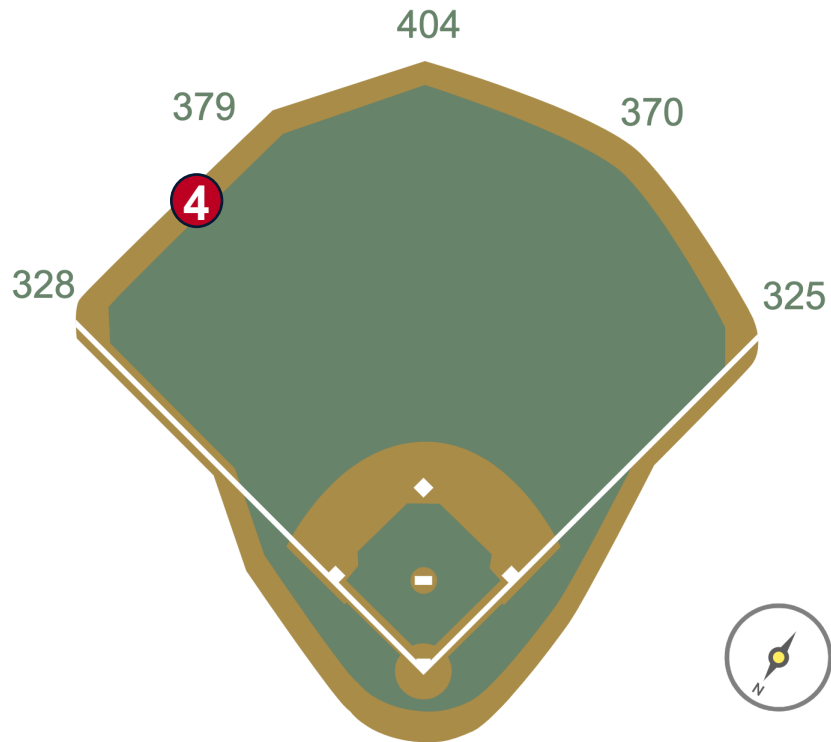

Great American Ball Park Ground Rules

RULE #4: Bounding ball striking above and beyond the yellow padding (including green padding, concrete and fan safety railings) and rebounding onto the playing field: **Two Bases**