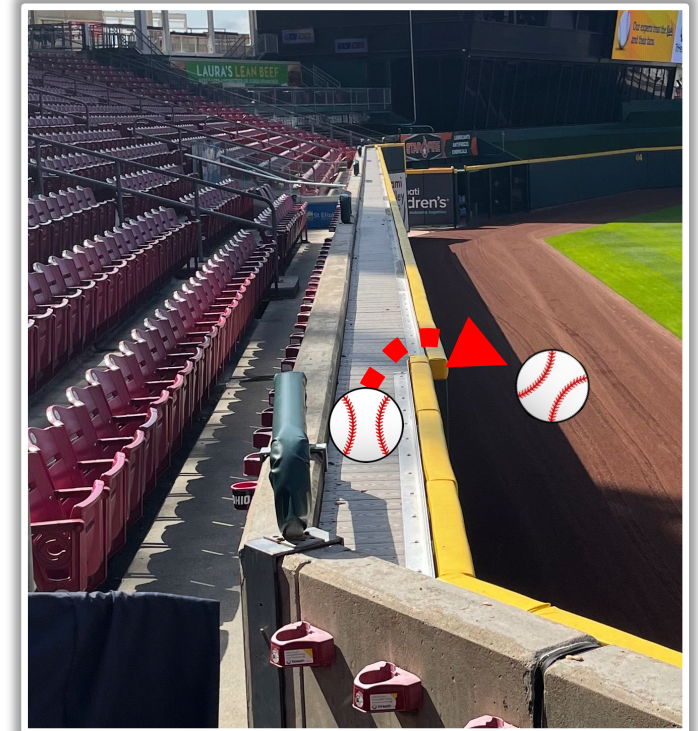

Great American Ball Park Ground Rules

RULE #3: Batted ball in flight striking above and beyond the yellow padding (including green padding, concrete and fan safety railings) regardless of whether or not the ball bounces back onto the field or continues into the stands: **Home Run**