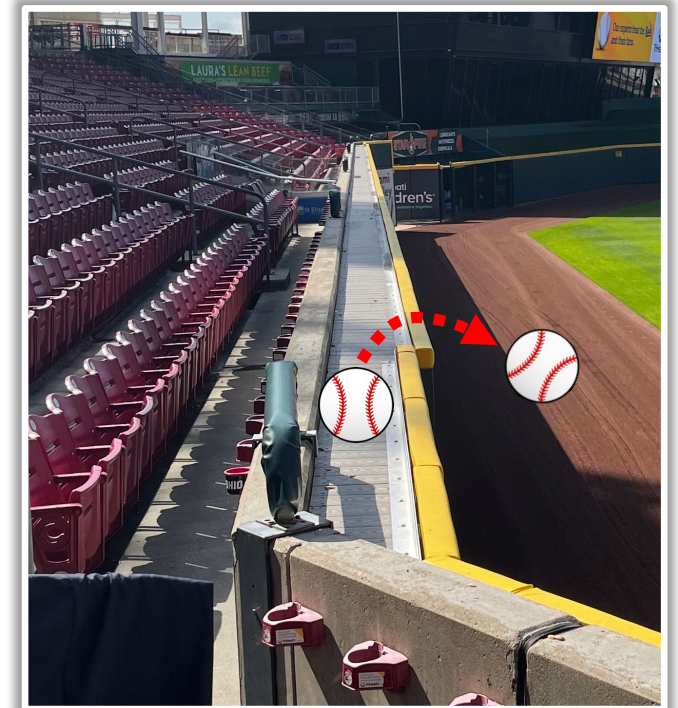

Great American Ball Park Ground Rules

RULE #4: Bounding ball striking above and beyond the yellow padding (including green padding, concrete and fan safety railings) and rebounding onto the playing field: **Two Bases**