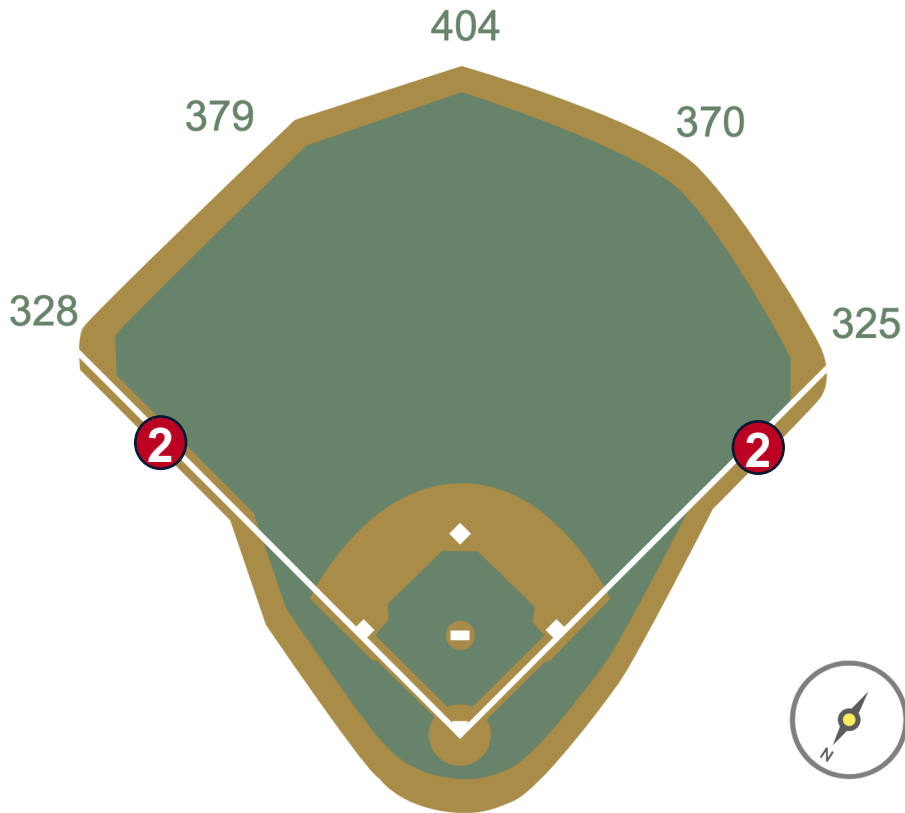

Great American Ball Park Ground Rules

RULE #2: Batted fair ball striking railing on top of wall down the line in foul territory and rebounding onto playing field: **In Play**