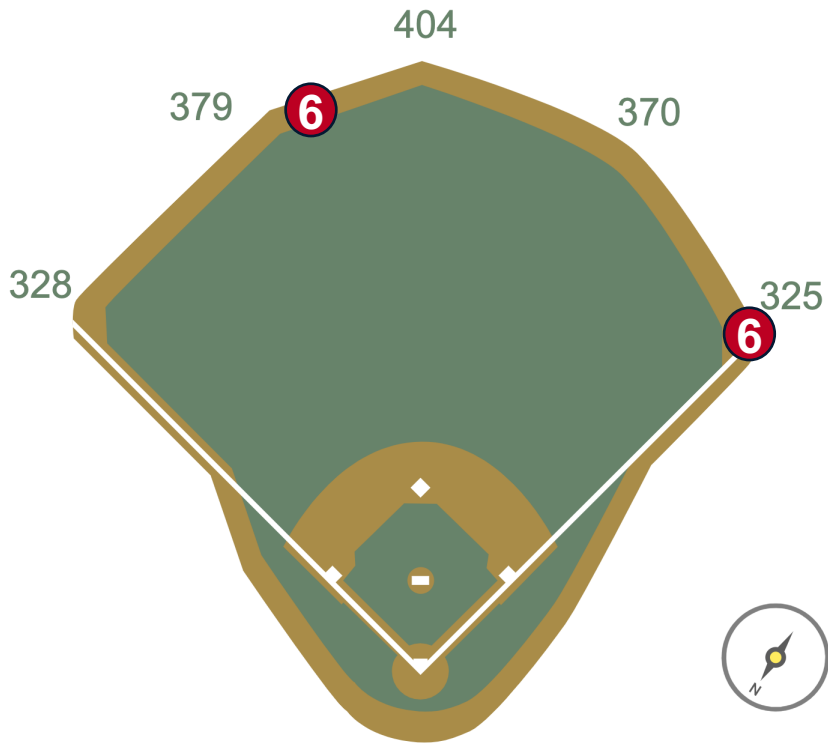

Great American Ball Park Ground Rules

RULE #7: Batted ball in flight striking vertical yellow line in left-center field or right field corner and rebounding onto the playing field: **In Play**