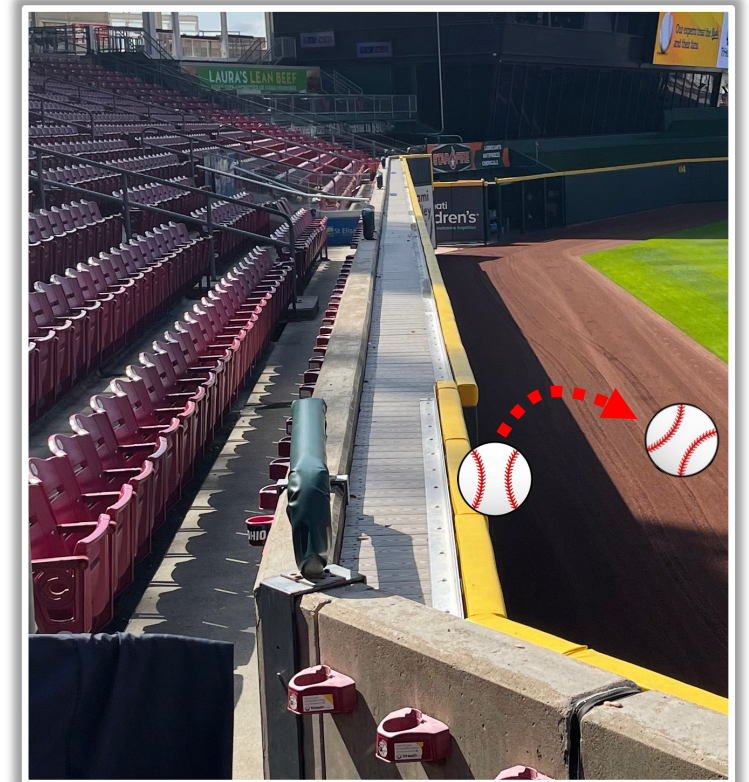

# Great American Ball Park Ground Rules

**RULE #1:** Ball striking facing over dugout or recessed steal railing: **Out of Play**

# Great American Ball Park Ground Rules

**RULE #2:** Batted fair ball striking railing on top of wall down the line in foul territory and rebounding onto playing field: **In Play**

# Great American Ball Park Ground Rules

**RULE #3:** Batted ball in flight striking above and beyond the yellow padding (including green padding, concrete and fan safety railings) regardless of whether or not the ball bounces back onto the field or continues into the stands: **Home Run**

# Great American Ball Park Ground Rules

**RULE #6:** Batted ball in flight striking vertical yellow line in left-center field or right field corner at a point above the outfield fence and continuing over outfield fence in fair territory: **Home Run**