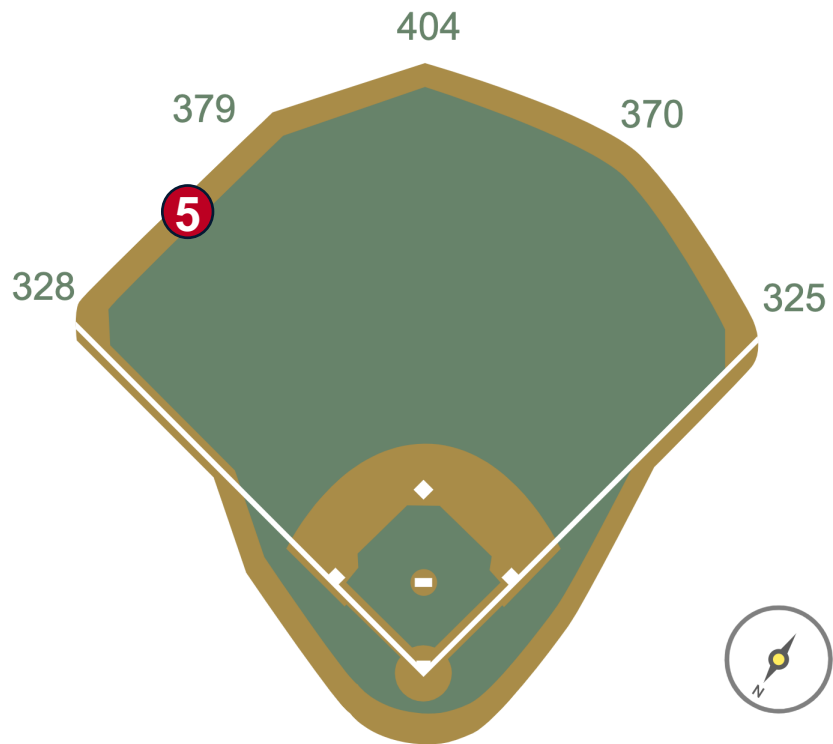

Great American Ball Park Ground Rules

RULE #5: Batted ball in flight striking the facing or top of the yellow padding and rebounding onto the playing field: **Live and In Play**