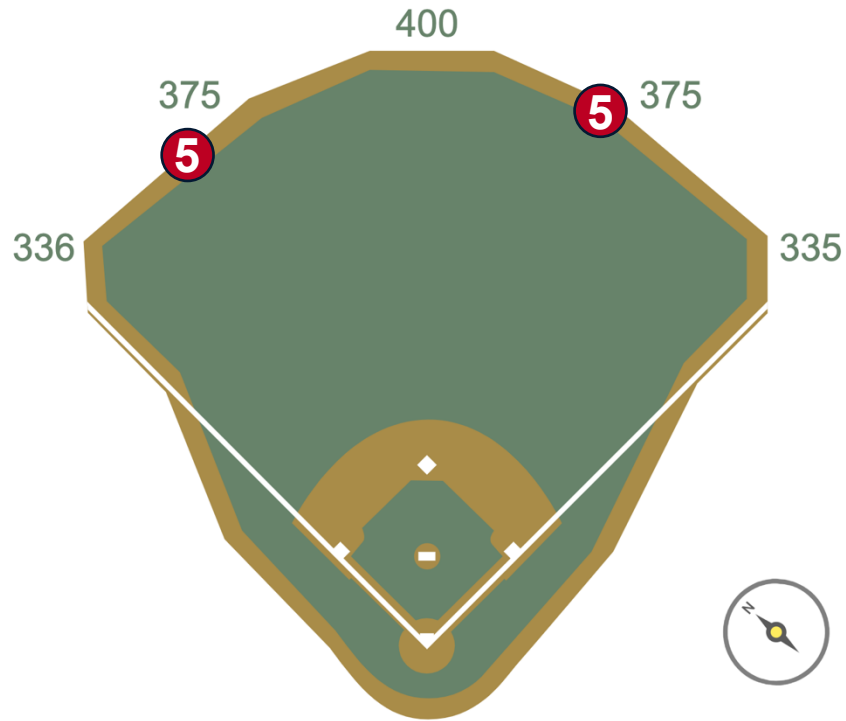

Busch Stadium Ground Rules

RULE #5: Batted ball in flight striking the concrete portion of the wall or beyond regardless of whether or not it bounces back onto the field:

Home Run