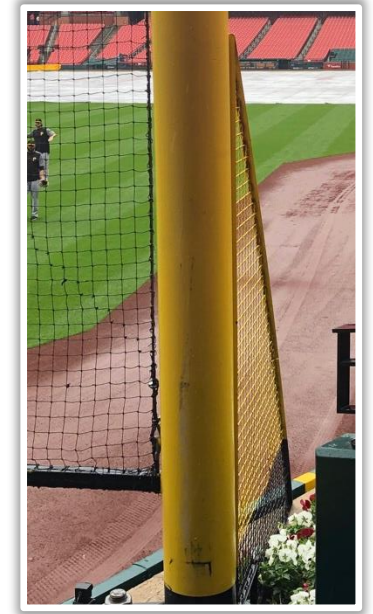

Busch Stadium

2026 Ground Rules

Date: March 25, 2026

Busch Stadium Ground Rules

RULE #1: Fair batted bounding or thrown ball striking the safety railings on the inclined walls down the left field and right field lines in foul territory and rebounding onto the playing field: **In Play**

Busch Stadium Ground Rules

RULE #2: The screened extension from the foul pole to the top of the outfield wall is treated as part of the foul pole:

- Ball in flight striking extension: **Home Run**
- Ball striking the top of the outfield wall in fair territory then extension: **Home Run**
- Bounding ball (off of the playing surface) striking the extension: **Two Bases**

Busch Stadium Ground Rules

RULE #3: Batted ball in flight striking the top of the padded outfield wall and rebounding onto playing field: **In Play**

Busch Stadium Ground Rules

RULE #4: Batted ball in flight striking the top of the padded outfield wall and continuing over the wall: **Home Run**

Backstop Photos:

Busch Stadium Ground Rules

3B Dugout and Camera Well Photos:

Busch Stadium Ground Rules

3B iPad Camera Photos:

A ball that strikes the exposed black cameras or the camera behind the netting and enclosed padding is **live and in play** unless it becomes lodged or is otherwise deemed unplayable (i.e. goes completely through the netting).