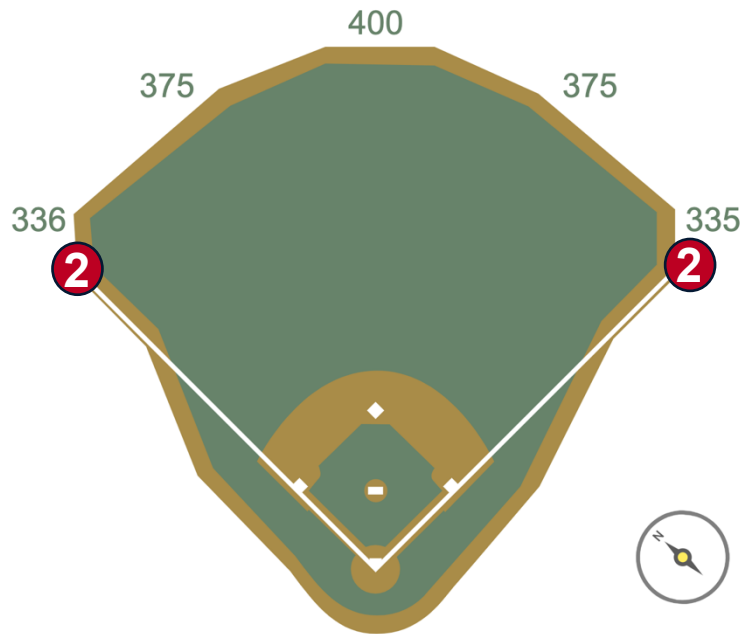

Busch Stadium

2026 Ground Rules

Date: March 25, 2026

Busch Stadium Ground Rules

RULE #1: Fair batted bounding or thrown ball striking the safety railings on the inclined walls down the left field and right field lines in foul territory and rebounding onto the playing field: **In Play**

Busch Stadium Ground Rules

RULE #2: The screened extension from the foul pole to the top of the outfield wall is treated as part of the foul pole:

- Ball in flight striking extension: **Home Run**
- Ball striking the top of the outfield wall in fair territory then extension: **Home Run**
- Bounding ball (off of the playing surface) striking the extension: **Two Bases**