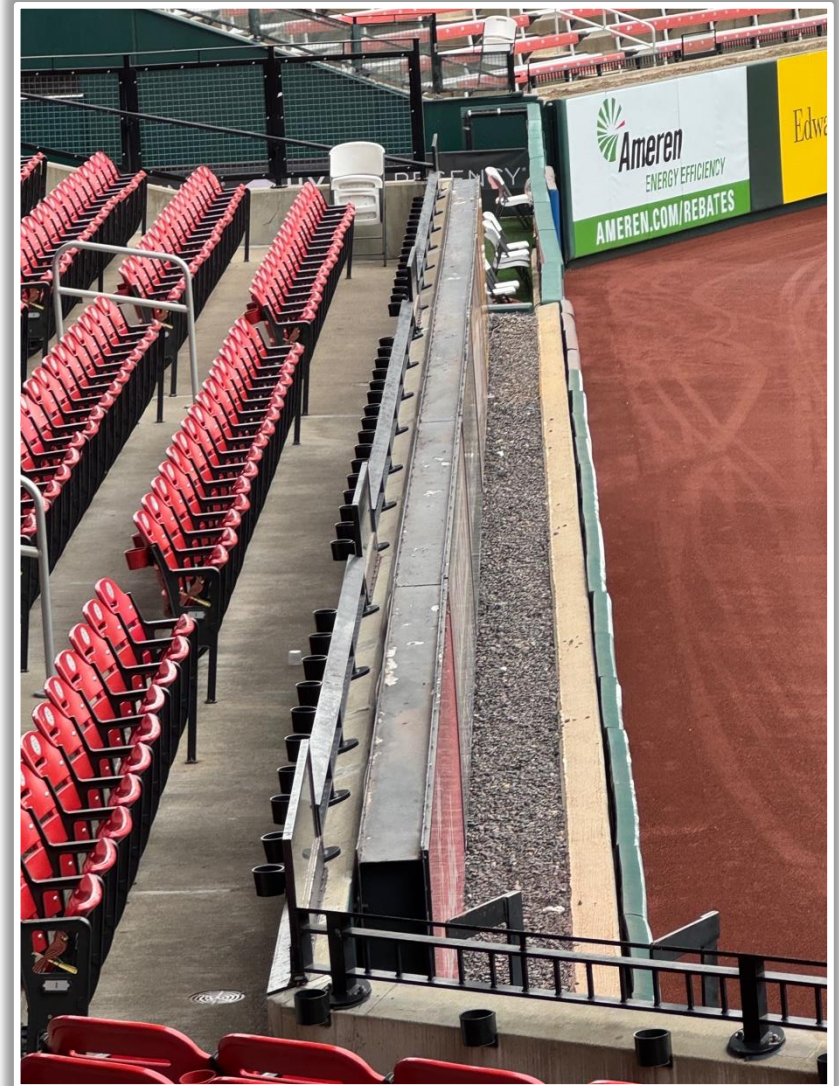

Busch Stadium Ground Rules

LF Wall Photos Continued: