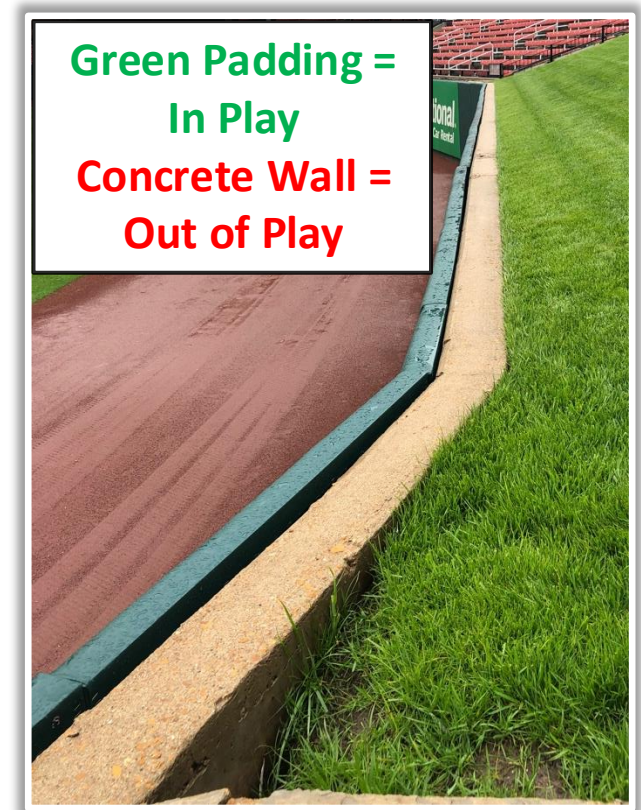

Busch Stadium

2026 Ground Rules

Date: March 25, 2026

Busch Stadium Ground Rules

RULE #1: Fair batted bounding or thrown ball striking the safety railings on the inclined walls down the left field and right field lines in foul territory and rebounding onto the playing field: **In Play**

Busch Stadium Ground Rules

RULE #2: The screened extension from the foul pole to the top of the outfield wall is treated as part of the foul pole:

- Ball in flight striking extension: **Home Run**
- Ball striking the top of the outfield wall in fair territory then extension: **Home Run**
- Bounding ball (off of the playing surface) striking the extension: **Two Bases**

Busch Stadium Ground Rules

RULE #3: Batted ball in flight striking the top of the padded outfield wall and rebounding onto playing field: **In Play**

Busch Stadium Ground Rules

RULE #4: Batted ball in flight striking the top of the padded outfield wall and continuing over the wall: **Home Run**

Backstop Photos:

Busch Stadium Ground Rules

3B Dugout and Camera Well Photos:

Busch Stadium Ground Rules

3B iPad Camera Photos:

A ball that strikes the exposed black cameras or the camera behind the netting and enclosed padding is **live and in play** unless it becomes lodged or is otherwise deemed unplayable (i.e. goes completely through the netting).