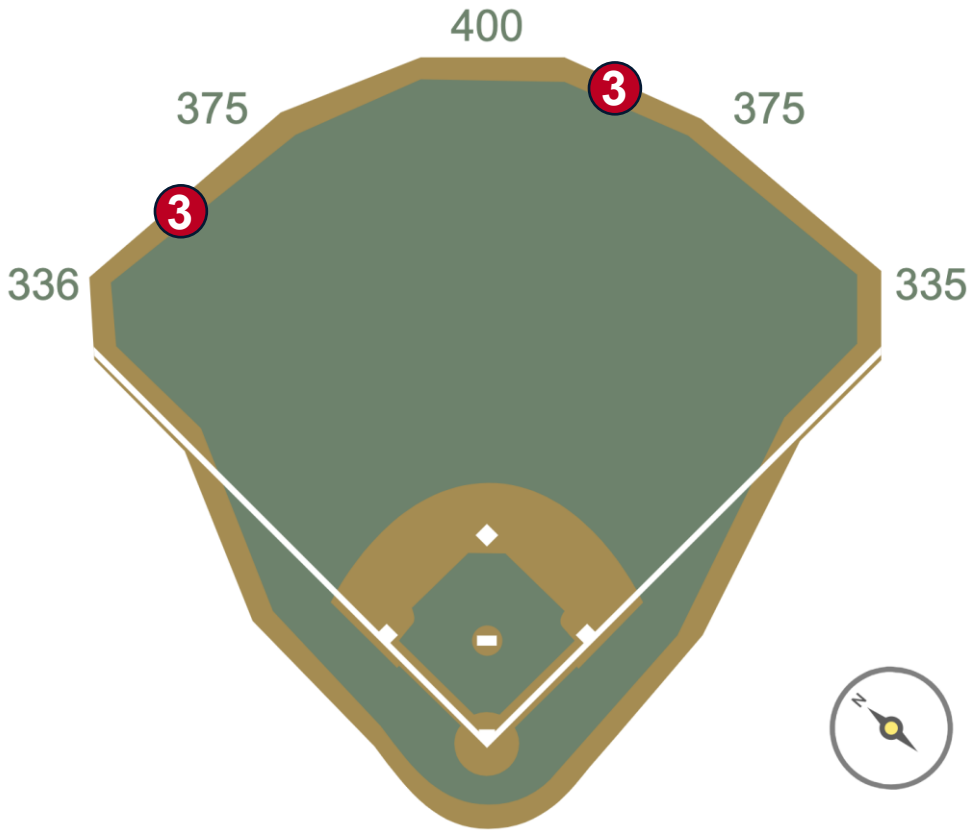

Busch Stadium Ground Rules

RULE #3: Batted ball in flight striking the top of the padded outfield wall and rebounding onto playing field: **In Play**