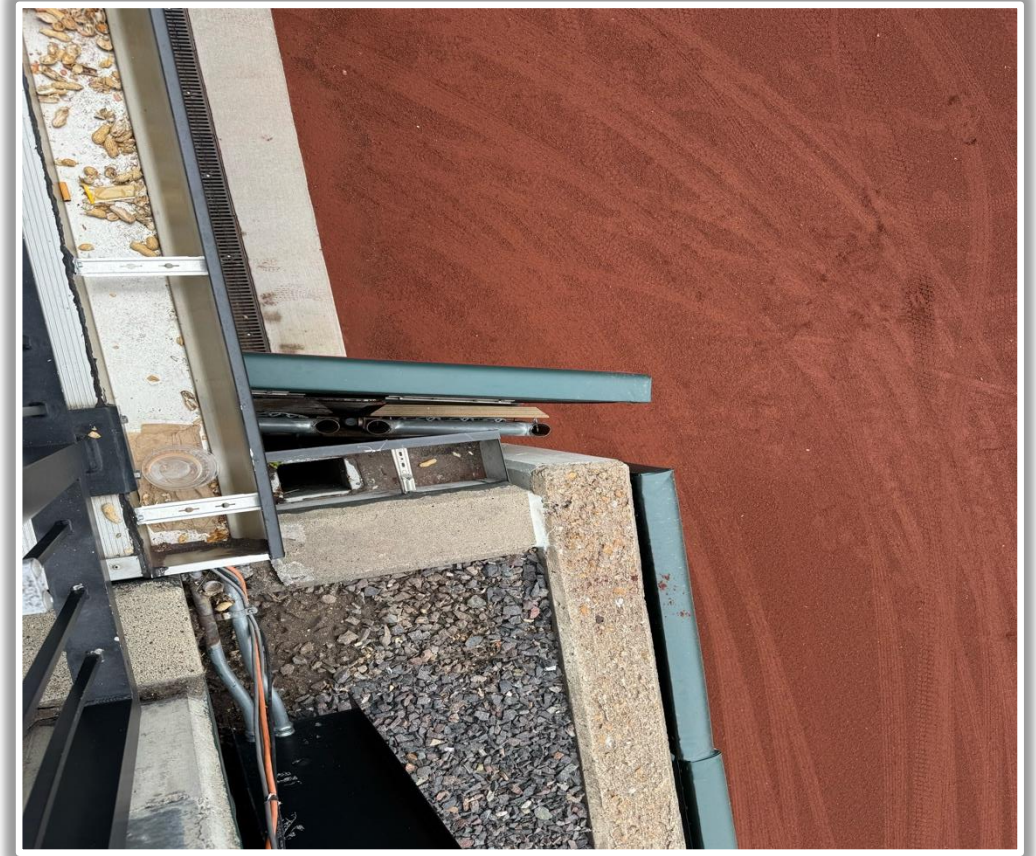

| Busch Stadium Ground Rules

RF Wall Photos (Above):