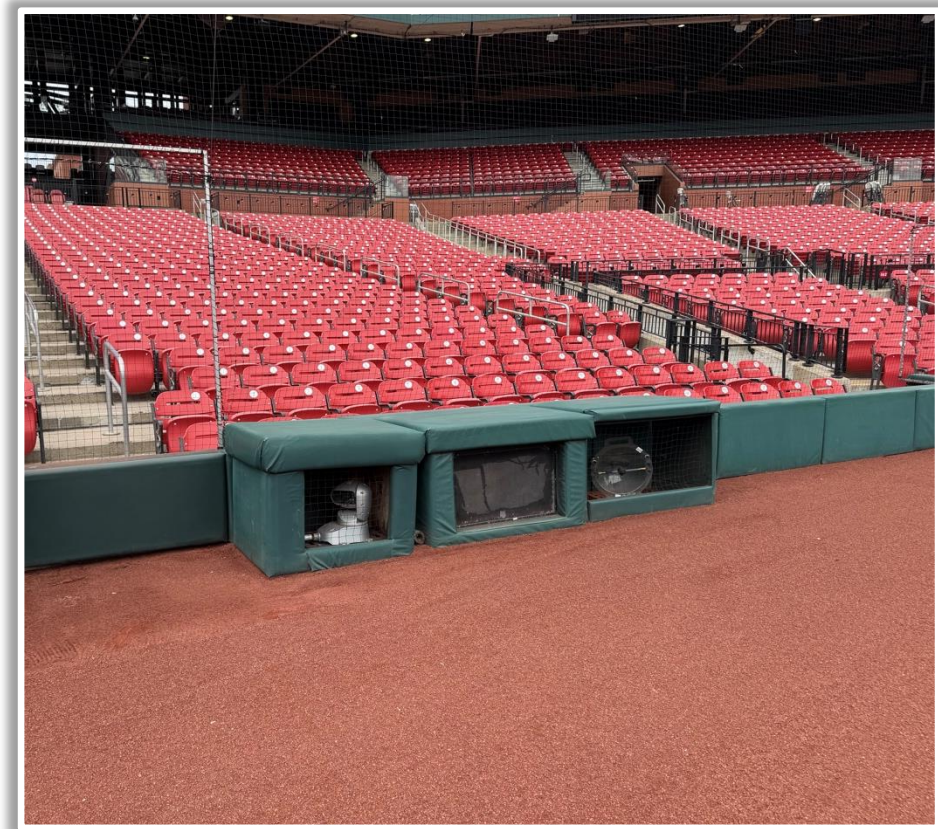

Busch Stadium Ground Rules

3B iPad Camera Photos (Cont.):