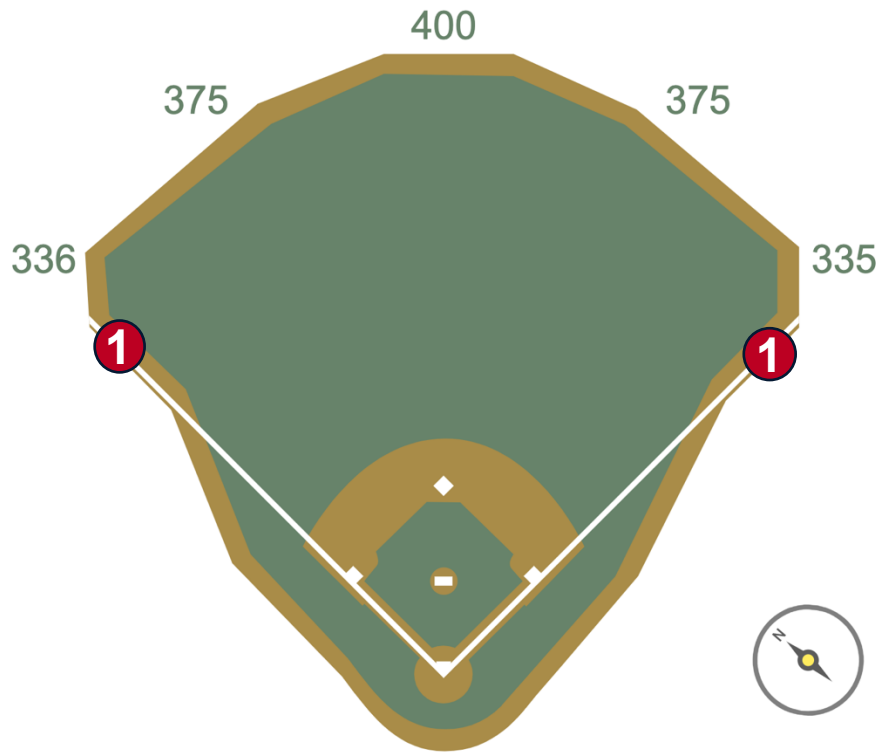

Busch Stadium

2026 Ground Rules

Date: March 25, 2026

Busch Stadium Ground Rules

RULE #1: Fair batted bounding or thrown ball striking the safety railings on the inclined walls down the left field and right field lines in foul territory and rebounding onto the playing field: **In Play**

Busch Stadium Ground Rules

RULE #2: The screened extension from the foul pole to the top of the outfield wall is treated as part of the foul pole:

- Ball in flight striking extension: **Home Run**
- Ball striking the top of the outfield wall in fair territory then extension: **Home Run**
- Bounding ball (off of the playing surface) striking the extension: **Two Bases**