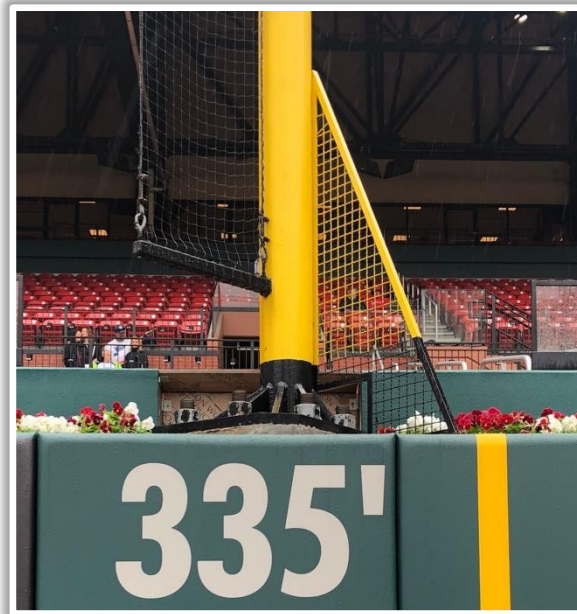

Busch Stadium

2026 Ground Rules

Date: March 25, 2026

Busch Stadium Ground Rules

RULE #1: Fair batted bounding or thrown ball striking the safety railings on the inclined walls down the left field and right field lines in foul territory and rebounding onto the playing field: **In Play**

Busch Stadium Ground Rules

RULE #2: The screened extension from the foul pole to the top of the outfield wall is treated as part of the foul pole:

- Ball in flight striking extension: **Home Run**
- Ball striking the top of the outfield wall in fair territory then extension: **Home Run**
- Bounding ball (off of the playing surface) striking the extension: **Two Bases**

Busch Stadium Ground Rules

RULE #3: Batted ball in flight striking the top of the padded outfield wall and rebounding onto playing field: **In Play**

Busch Stadium Ground Rules

RULE #4: Batted ball in flight striking the top of the padded outfield wall and continuing over the wall: **Home Run**

Backstop Photos:

Busch Stadium Ground Rules

3B Dugout and Camera Well Photos:

Busch Stadium Ground Rules

3B iPad Camera Photos:

A ball that strikes the exposed black cameras or the camera behind the netting and enclosed padding is **live and in play** unless it becomes lodged or is otherwise deemed unplayable (i.e. goes completely through the netting).