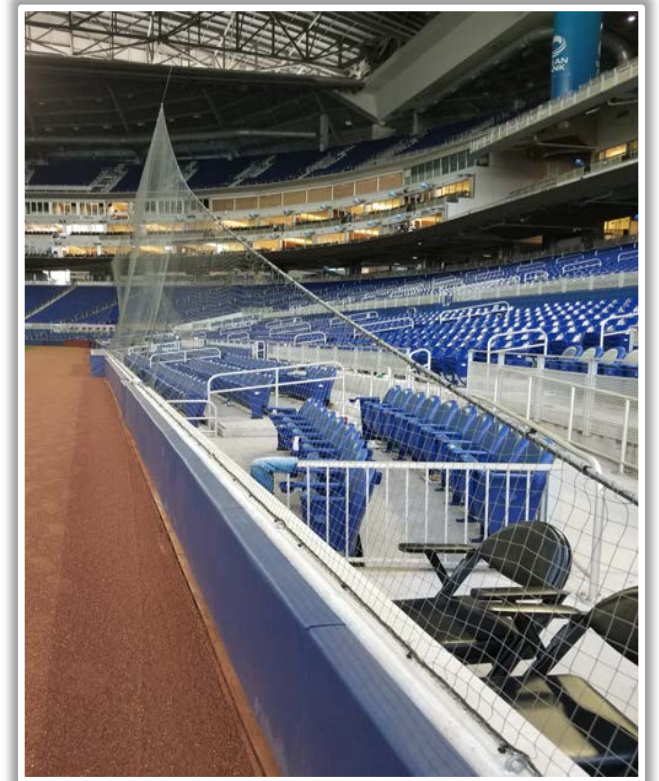

LoanDepot Park

2022 Ground Rules

Date: April 10, 2022

LoanDepot Park Ground Rules

RULE #1: Ball striking camera supports or domes located in first or third base camera wells: **Out of Play**

LoanDepot Park Ground Rules

RULE #2: Fair batted bounding or thrown ball striking the protective netting down the left and right field lines in foul territory and rebounding onto the playing field: **In Play**

LoanDepot Park Ground Rules

RULE #3: Railings on the upward sloping wall in foul territory in the left field corner: **In Play**

| LoanDepot Park Ground Rules

RULE #4: Railings on the upward sloping wall in foul territory in the right field corner not covered by protective netting: **In Play**

LoanDepot Park Ground Rules

RULE #5: The Center Field Zone is recessed and behind the left-center field wall.

- Ball in flight: **Home Run**
- Bounding ball: **Out of Play**

LoanDepot Park Ground Rules

RULE #6: The blue wall or metal safety railing is recessed and behind the right field wall.