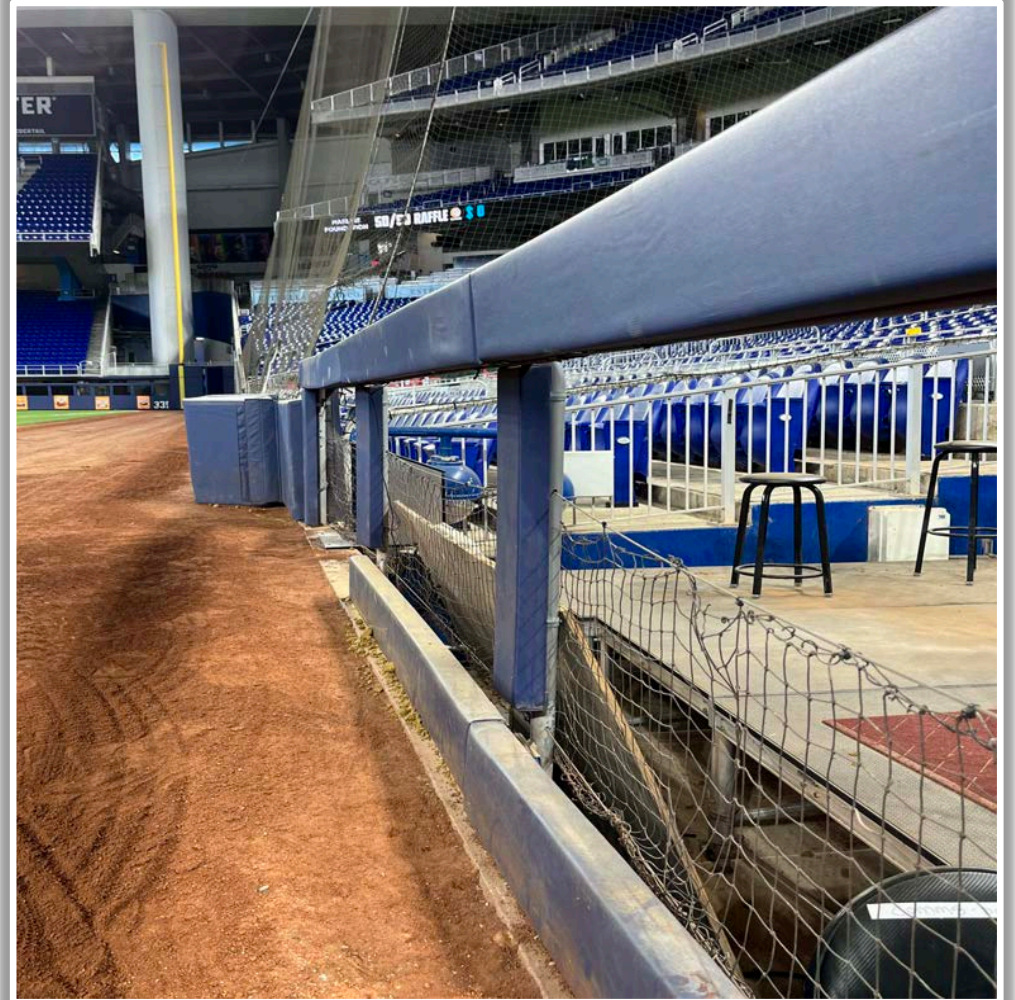

LoanDepot Park Ground Rules

RULE #5: The Center Field Zone is recessed and behind the left-center field wall.

- Ball in flight: **Home Run**
- Bounding ball: **Out of Play**

LoanDepot Park Ground Rules

RULE #6: The blue wall or metal safety railing is recessed and behind the right field wall.

3B Camera Well Photos:

| LoanDepot Park Ground Rules

3B iPad Camera Photos:

3B Batter Camera

A ball that strikes the camera behind the netting and enclosed padding is live and in play unless it becomes lodged or is otherwise deemed unplayable (i.e. goes completely through the netting).

RF Corner Photos (Cont.):

| LoanDepot Park Ground Rules

RF Extended Fan Safety Netting Photos:

| LoanDepot Park Ground Rules

1B Camera Well Photos:

| LoanDepot Park Ground Rules

1B iPad Camera Photos:

1B Batter Camera

A ball that strikes the camera behind the netting and enclosed padding is live and in play unless it becomes lodged or is otherwise deemed unplayable (i.e. goes completely through the netting).

1B Pitcher Camera