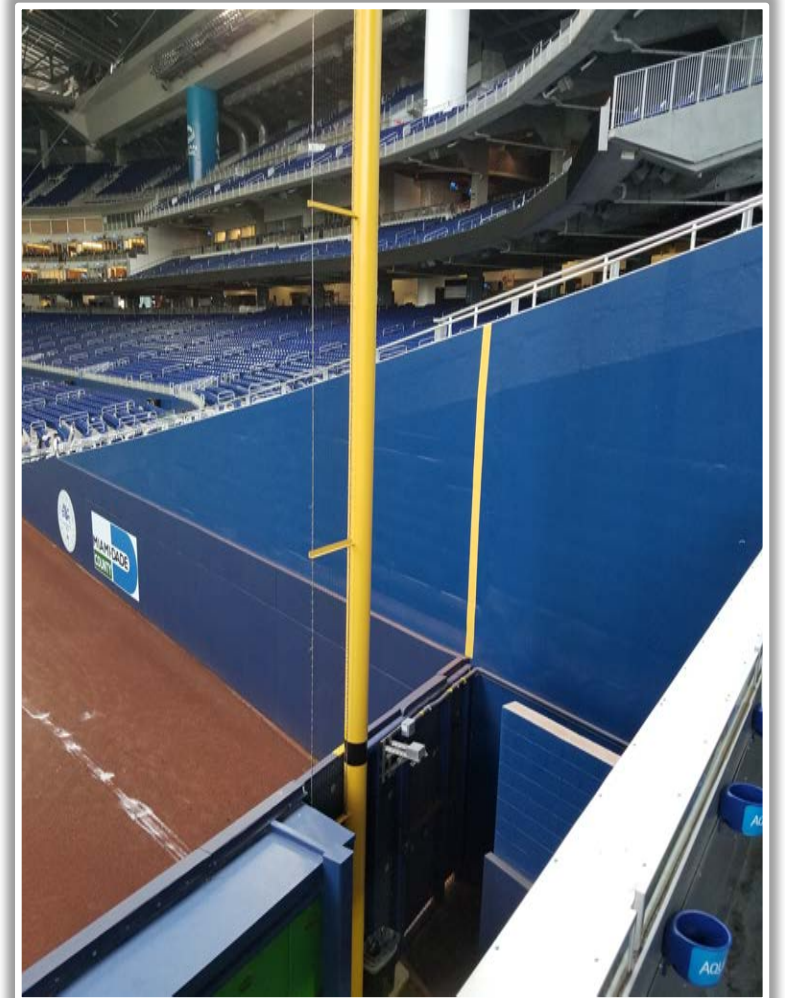

3B Camera Well Photos:

| LoanDepot Park Ground Rules

3B iPad Camera Photos:

3B Batter Camera

A ball that strikes the camera behind the netting and enclosed padding is live and in play unless it becomes lodged or is otherwise deemed unplayable (i.e. goes completely through the netting).

3B Pitcher Camera

| LoanDepot Park Ground Rules

LF Fan Safety Netting Photos:

| LoanDepot Park Ground Rules

LF Corner Photos:

| LoanDepot Park Ground Rules

LF Wall Photos:

| LoanDepot Park Ground Rules