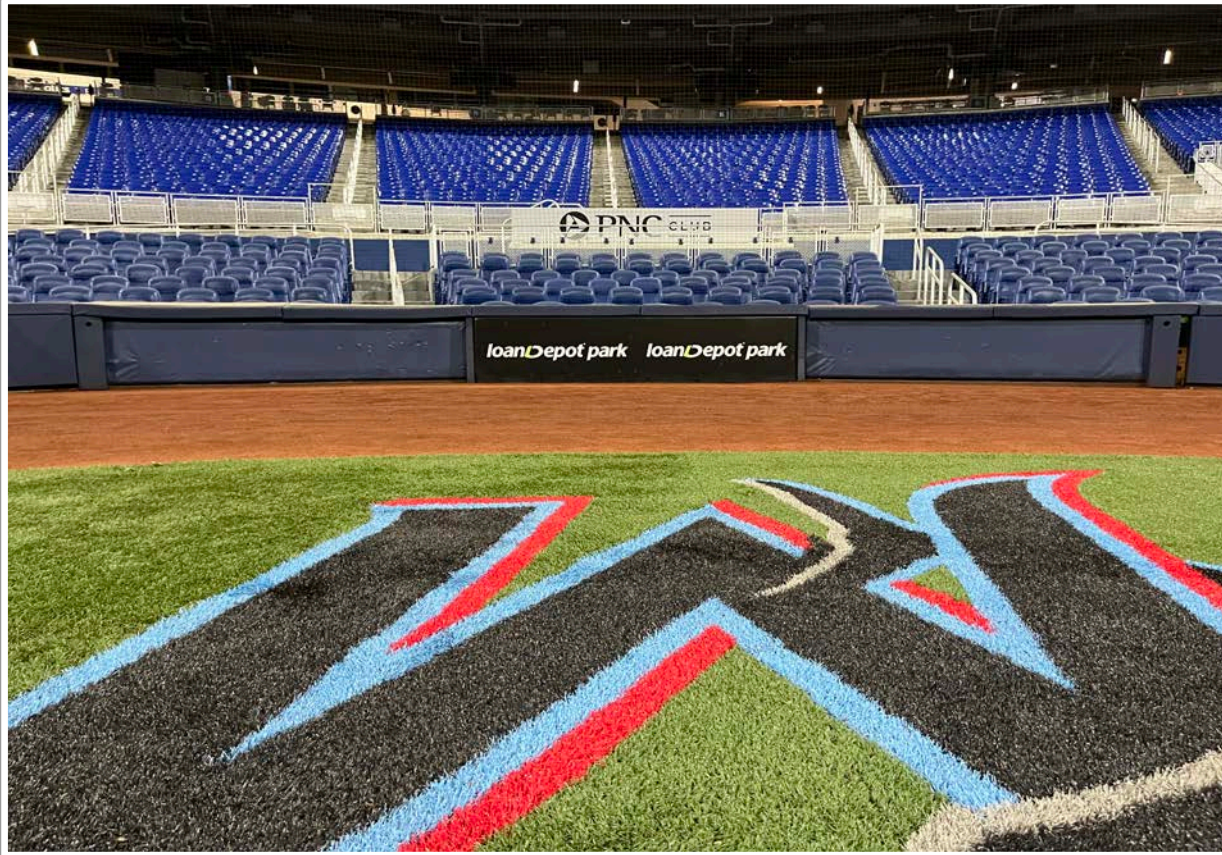

- Ball in flight: **Home Run**
- Bounding ball: **Out of Play**

| LoanDepot Park Ground Rules

RULE #7: Batted ball strikes roof over fair territory: **In Play**

- If caught by fielder, batter is out and runners advance at own risk.

LoanDepot Park Ground Rules

RULE #8: Batted ball strikes roof over foul territory: **Dead Ball**

| LoanDepot Park Ground Rules

Backstop Photos:

| LoanDepot Park Ground Rules

3B Dugout Photos:

| LoanDepot Park Ground Rules

3B Camera Well Photos:

| LoanDepot Park Ground Rules

3B iPad Camera Photos:

3B Batter Camera

A ball that strikes the camera behind the netting and enclosed padding is live and in play unless it becomes lodged or is otherwise deemed unplayable (i.e. goes completely through the netting).