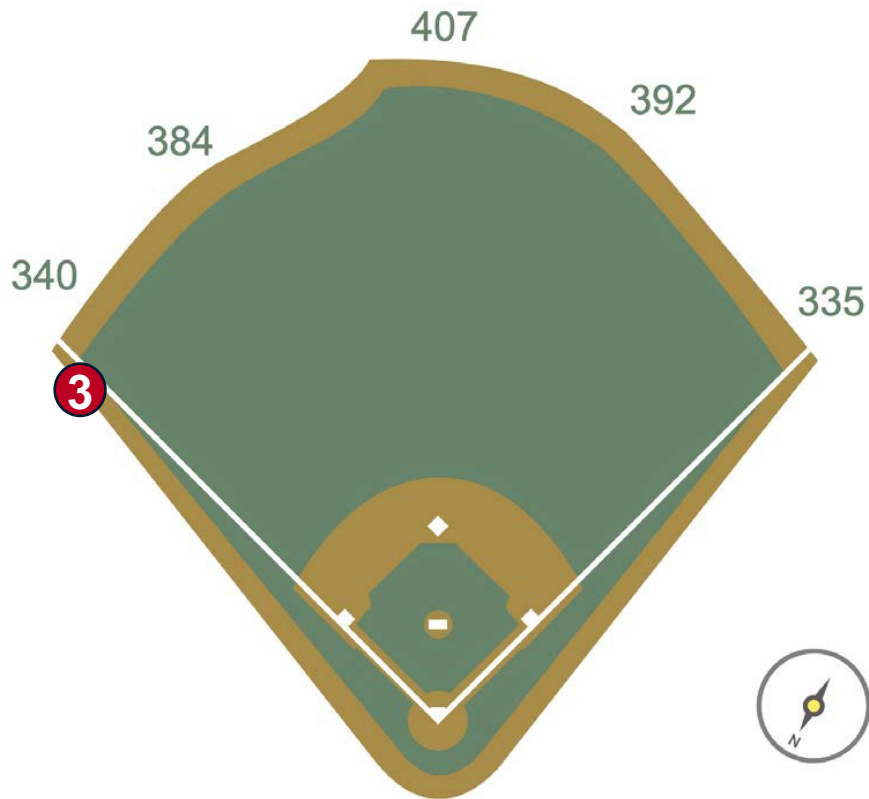

LoanDepot Park

2022 Ground Rules

Date: April 10, 2022

LoanDepot Park Ground Rules

RULE #1: Ball striking camera supports or domes located in first or third base camera wells: **Out of Play**

LoanDepot Park Ground Rules

RULE #2: Fair batted bounding or thrown ball striking the protective netting down the left and right field lines in foul territory and rebounding onto the playing field: **In Play**

LoanDepot Park Ground Rules

RULE #3: Railings on the upward sloping wall in foul territory in the left field corner: **In Play**

| LoanDepot Park Ground Rules

RULE #4: Railings on the upward sloping wall in foul territory in the right field corner not covered by protective netting: **In Play**

LoanDepot Park Ground Rules

RULE #5: The Center Field Zone is recessed and behind the left-center field wall.

- Ball in flight: **Home Run**
- Bounding ball: **Out of Play**

LoanDepot Park Ground Rules

RULE #6: The blue wall or metal safety railing is recessed and behind the right field wall.