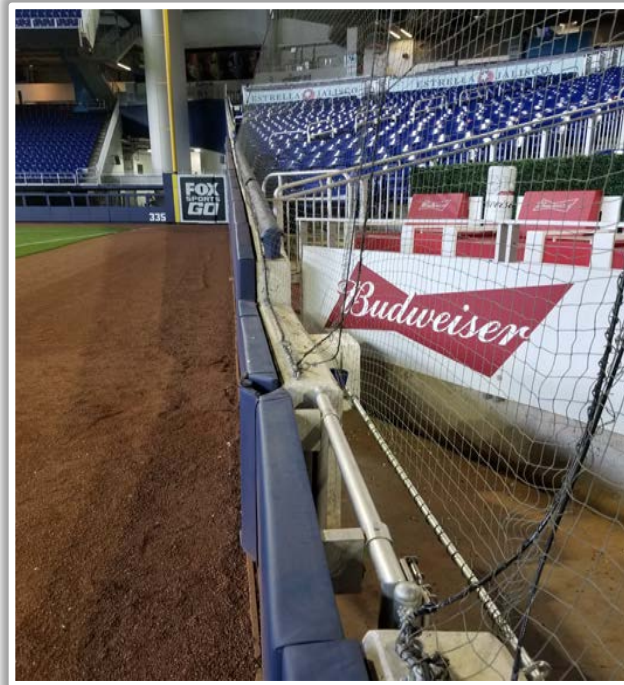

LoanDepot Park

2022 Ground Rules

Date: April 10, 2022

LoanDepot Park Ground Rules

RULE #1: Ball striking camera supports or domes located in first or third base camera wells: **Out of Play**

LoanDepot Park Ground Rules

RULE #2: Fair batted bounding or thrown ball striking the protective netting down the left and right field lines in foul territory and rebounding onto the playing field: **In Play**

LoanDepot Park Ground Rules

RULE #3: Railings on the upward sloping wall in foul territory in the left field corner: **In Play**

| LoanDepot Park Ground Rules

RULE #4: Railings on the upward sloping wall in foul territory in the right field corner not covered by protective netting: **In Play**

3B Camera Well Photos:

| LoanDepot Park Ground Rules

3B iPad Camera Photos:

3B Batter Camera

A ball that strikes the camera behind the netting and enclosed padding is live and in play unless it becomes lodged or is otherwise deemed unplayable (i.e. goes completely through the netting).