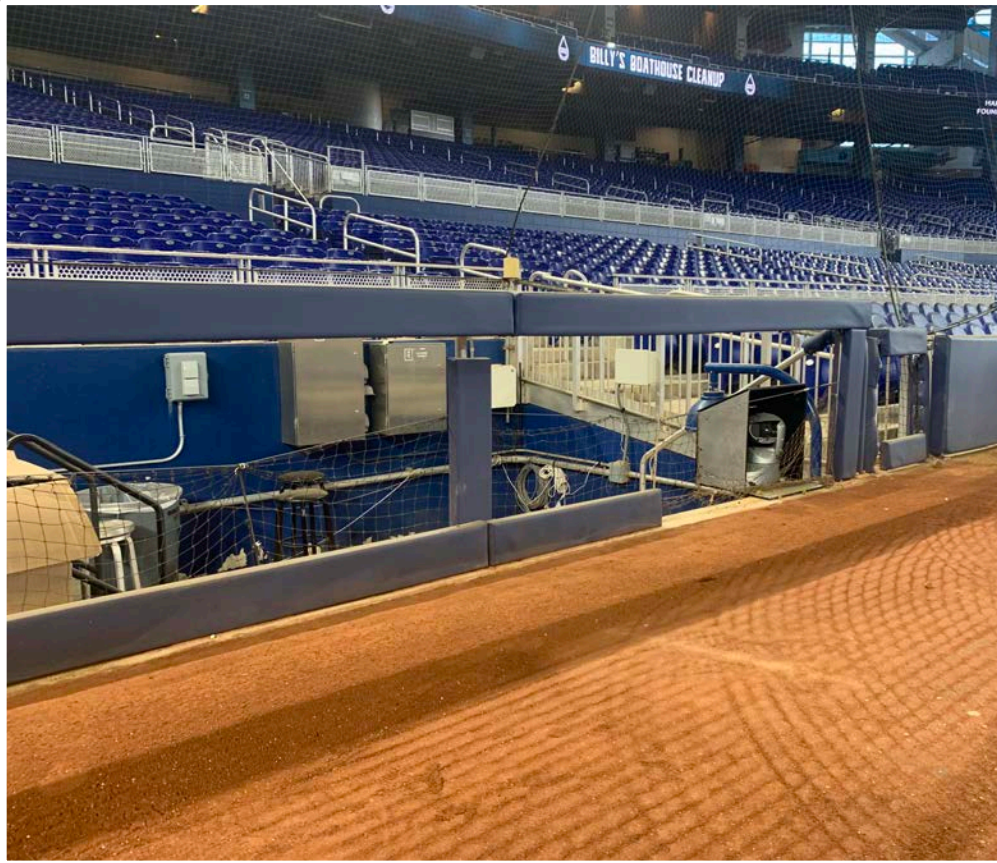

LoanDepot Park Ground Rules

RULE #5: The Center Field Zone is recessed and behind the left-center field wall.

- Ball in flight: **Home Run**
- Bounding ball: **Out of Play**

LoanDepot Park Ground Rules

RULE #6: The blue wall or metal safety railing is recessed and behind the right field wall.

- Ball in flight: **Home Run**
- Bounding ball: **Out of Play**

| LoanDepot Park Ground Rules

RULE #7: Batted ball strikes roof over fair territory: **In Play**

- If caught by fielder, batter is out and runners advance at own risk.

LoanDepot Park Ground Rules

RULE #8: Batted ball strikes roof over foul territory: **Dead Ball**

| LoanDepot Park Ground Rules

Backstop Photos:

| LoanDepot Park Ground Rules

3B Dugout Photos:

| LoanDepot Park Ground Rules

3B Camera Well Photos:

| LoanDepot Park Ground Rules

3B iPad Camera Photos:

3B Batter Camera

A ball that strikes the camera behind the netting and enclosed padding is live and in play unless it becomes lodged or is otherwise deemed unplayable (i.e. goes completely through the netting).