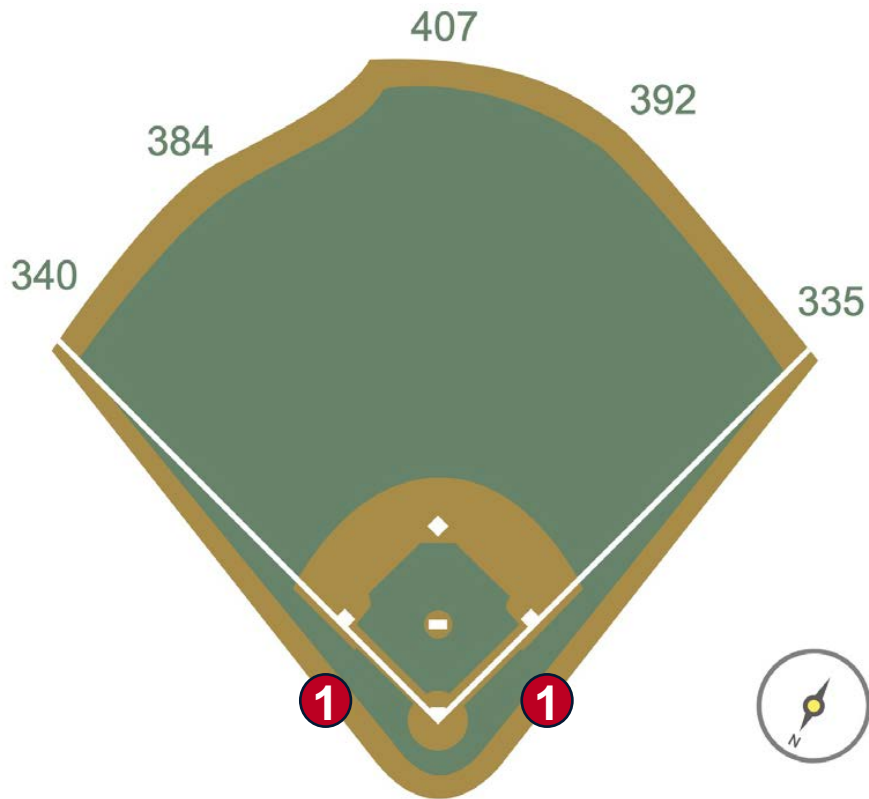

LoanDepot Park

2022 Ground Rules

Date: April 10, 2022

LoanDepot Park Ground Rules

RULE #1: Ball striking camera supports or domes located in first or third base camera wells: **Out of Play**

LoanDepot Park Ground Rules

RULE #2: Fair batted bounding or thrown ball striking the protective netting down the left and right field lines in foul territory and rebounding onto the playing field: **In Play**

LoanDepot Park Ground Rules

RULE #3: Railings on the upward sloping wall in foul territory in the left field corner: **In Play**

| LoanDepot Park Ground Rules

RULE #4: Railings on the upward sloping wall in foul territory in the right field corner not covered by protective netting: **In Play**

LoanDepot Park Ground Rules

RULE #5: The Center Field Zone is recessed and behind the left-center field wall.

- Ball in flight: **Home Run**
- Bounding ball: **Out of Play**

LoanDepot Park Ground Rules

RULE #6: The blue wall or metal safety railing is recessed and behind the right field wall.