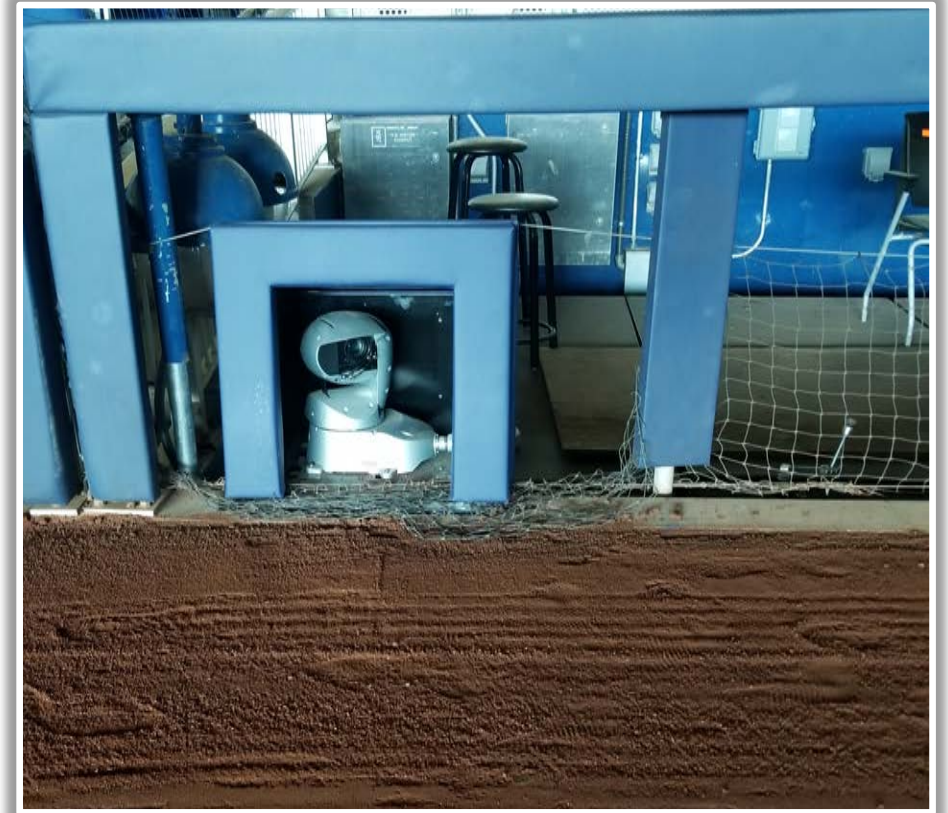

3B Camera Well Photos:

| LoanDepot Park Ground Rules

3B iPad Camera Photos:

3B Batter Camera

A ball that strikes the camera behind the netting and enclosed padding is live and in play unless it becomes lodged or is otherwise deemed unplayable (i.e. goes completely through the netting).

RF Corner Photos (Cont.):

| LoanDepot Park Ground Rules

RF Extended Fan Safety Netting Photos:

| LoanDepot Park Ground Rules

1B Camera Well Photos:

| LoanDepot Park Ground Rules

1B iPad Camera Photos:

1B Batter Camera

A ball that strikes the camera behind the netting and enclosed padding is live and in play unless it becomes lodged or is otherwise deemed unplayable (i.e. goes completely through the netting).

1B Pitcher Camera