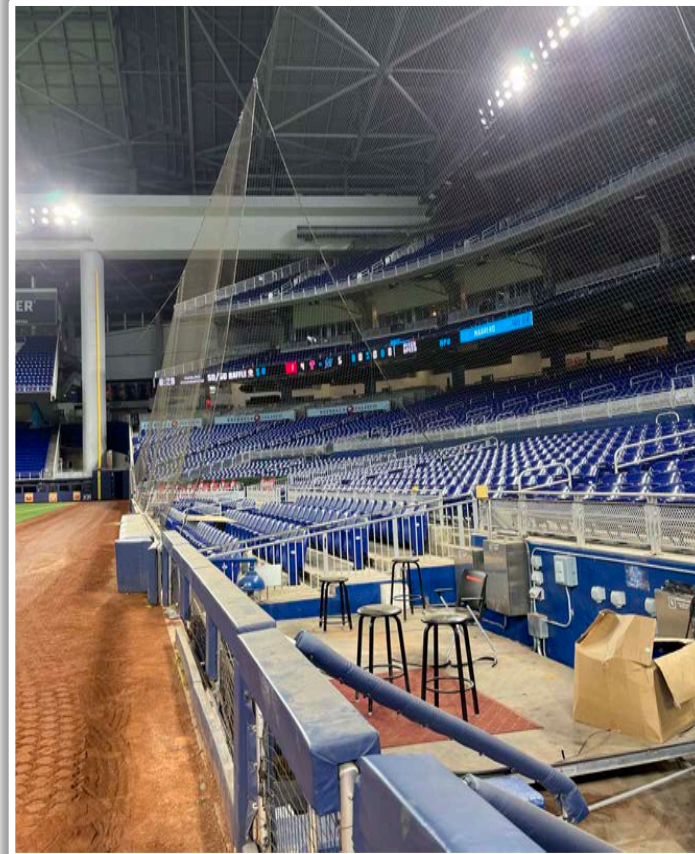

| LoanDepot Park Ground Rules

RF Extended Fan Safety Netting Photos: