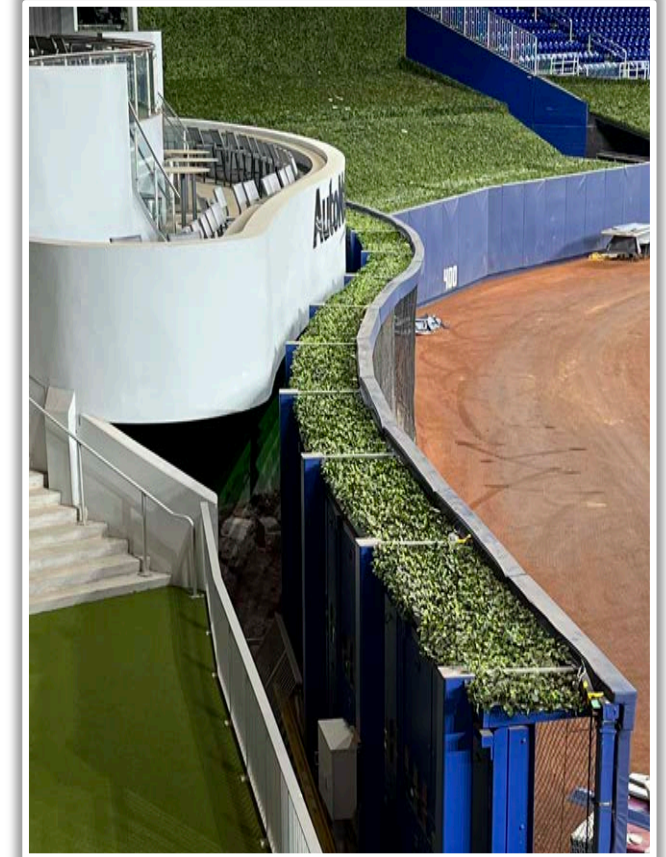

RULE #2: Fair batted bounding or thrown ball striking the protective netting down the left and right field lines in foul territory and rebounding onto the playing field: **In Play**

LoanDepot Park Ground Rules

RULE #3: Railings on the upward sloping wall in foul territory in the left field corner: **In Play**

| LoanDepot Park Ground Rules

RULE #4: Railings on the upward sloping wall in foul territory in the right field corner not covered by protective netting: **In Play**

LoanDepot Park Ground Rules

RULE #5: The Center Field Zone is recessed and behind the left-center field wall.

- Ball in flight: **Home Run**
- Bounding ball: **Out of Play**

LoanDepot Park Ground Rules

RULE #6: The blue wall or metal safety railing is recessed and behind the right field wall.

3B Camera Well Photos:

| LoanDepot Park Ground Rules

3B iPad Camera Photos:

3B Batter Camera

A ball that strikes the camera behind the netting and enclosed padding is live and in play unless it becomes lodged or is otherwise deemed unplayable (i.e. goes completely through the netting).