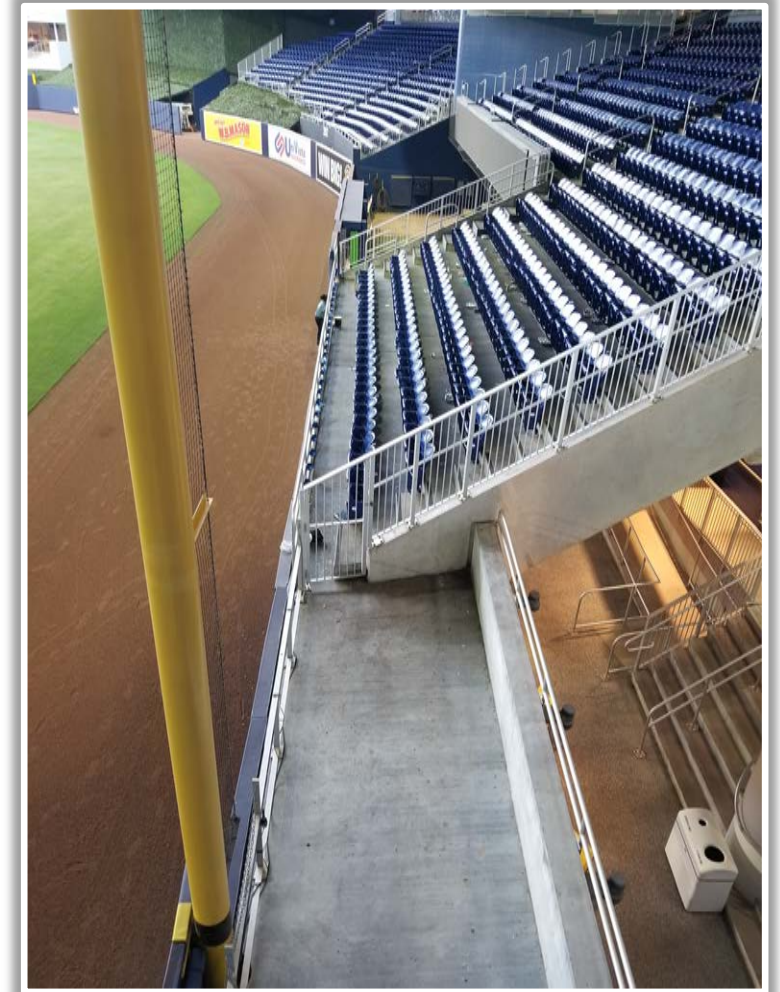

3B Camera Well Photos:

| LoanDepot Park Ground Rules

3B iPad Camera Photos:

3B Batter Camera

A ball that strikes the camera behind the netting and enclosed padding is live and in play unless it becomes lodged or is otherwise deemed unplayable (i.e. goes completely through the netting).

3B Pitcher Camera

| LoanDepot Park Ground Rules

LF Fan Safety Netting Photos:

| LoanDepot Park Ground Rules

LF Corner Photos:

| LoanDepot Park Ground Rules

LF Wall Photos:

| LoanDepot Park Ground Rules

LF Wall Photos (Cont.):

| LoanDepot Park Ground Rules

CF Wall Photos:

| LoanDepot Park Ground Rules

RF Wall Photos:

| LoanDepot Park Ground Rules

RF Corner Photos:

| LoanDepot Park Ground Rules