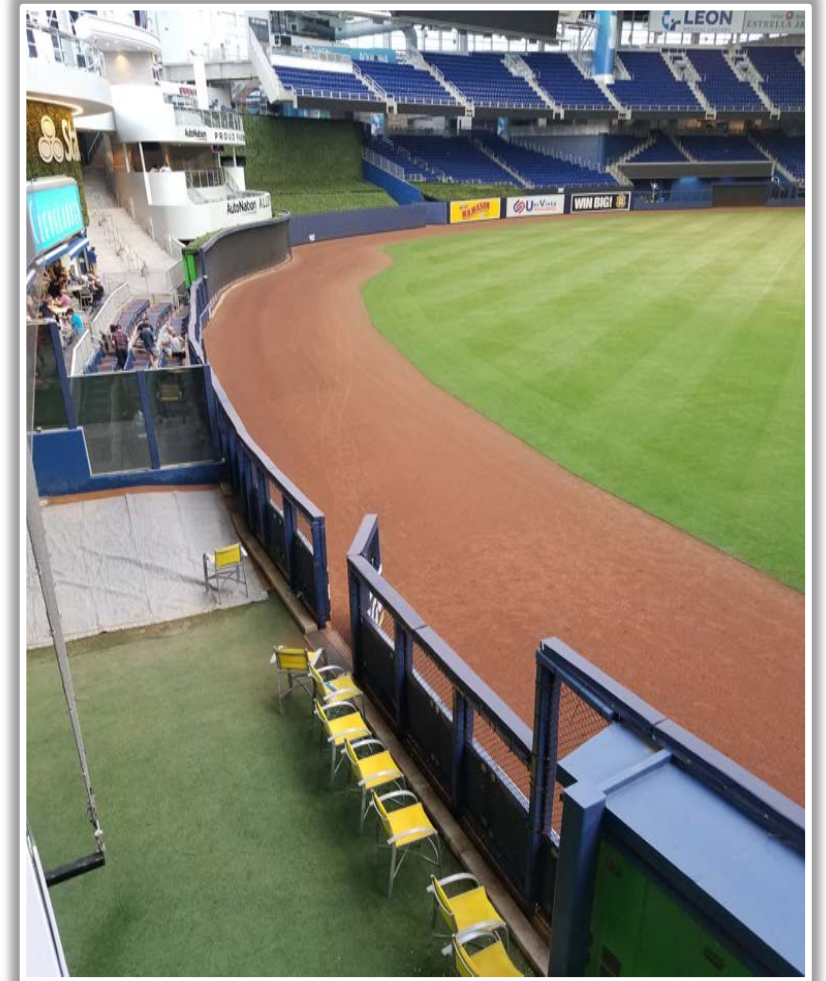

| LoanDepot Park Ground Rules

LF Wall Photos (Cont.):