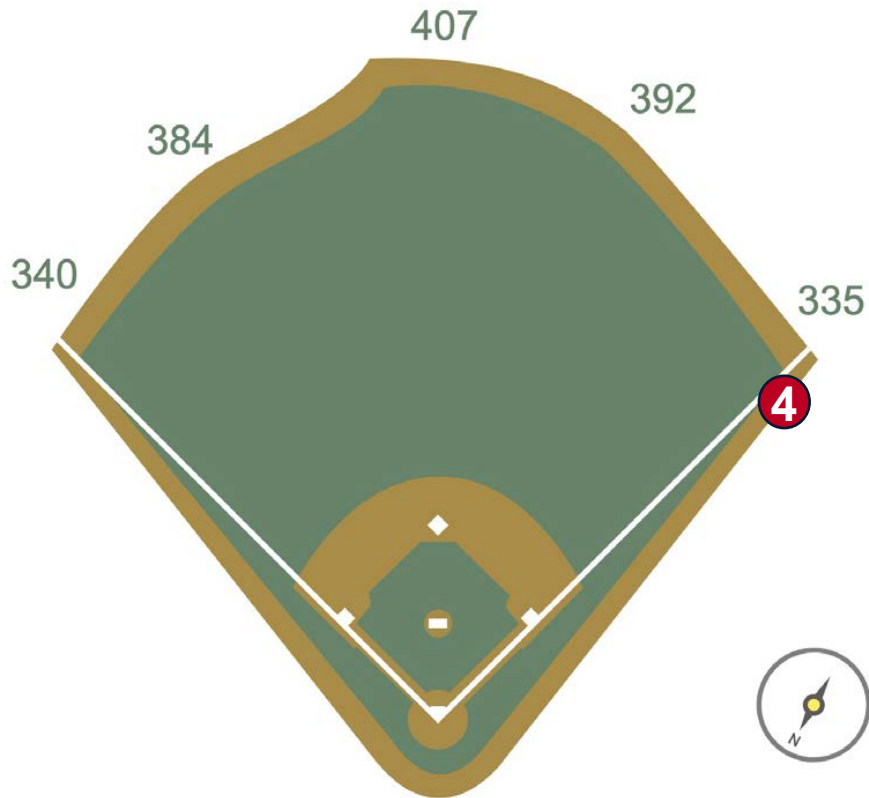

LoanDepot Park

2022 Ground Rules

Date: April 10, 2022

LoanDepot Park Ground Rules

RULE #1: Ball striking camera supports or domes located in first or third base camera wells: **Out of Play**

LoanDepot Park Ground Rules

RULE #2: Fair batted bounding or thrown ball striking the protective netting down the left and right field lines in foul territory and rebounding onto the playing field: **In Play**

LoanDepot Park Ground Rules

RULE #3: Railings on the upward sloping wall in foul territory in the left field corner: **In Play**

| LoanDepot Park Ground Rules

RULE #4: Railings on the upward sloping wall in foul territory in the right field corner not covered by protective netting: **In Play**

LoanDepot Park Ground Rules

RULE #5: The Center Field Zone is recessed and behind the left-center field wall.

- Ball in flight: **Home Run**
- Bounding ball: **Out of Play**

LoanDepot Park Ground Rules

RULE #6: The blue wall or metal safety railing is recessed and behind the right field wall.