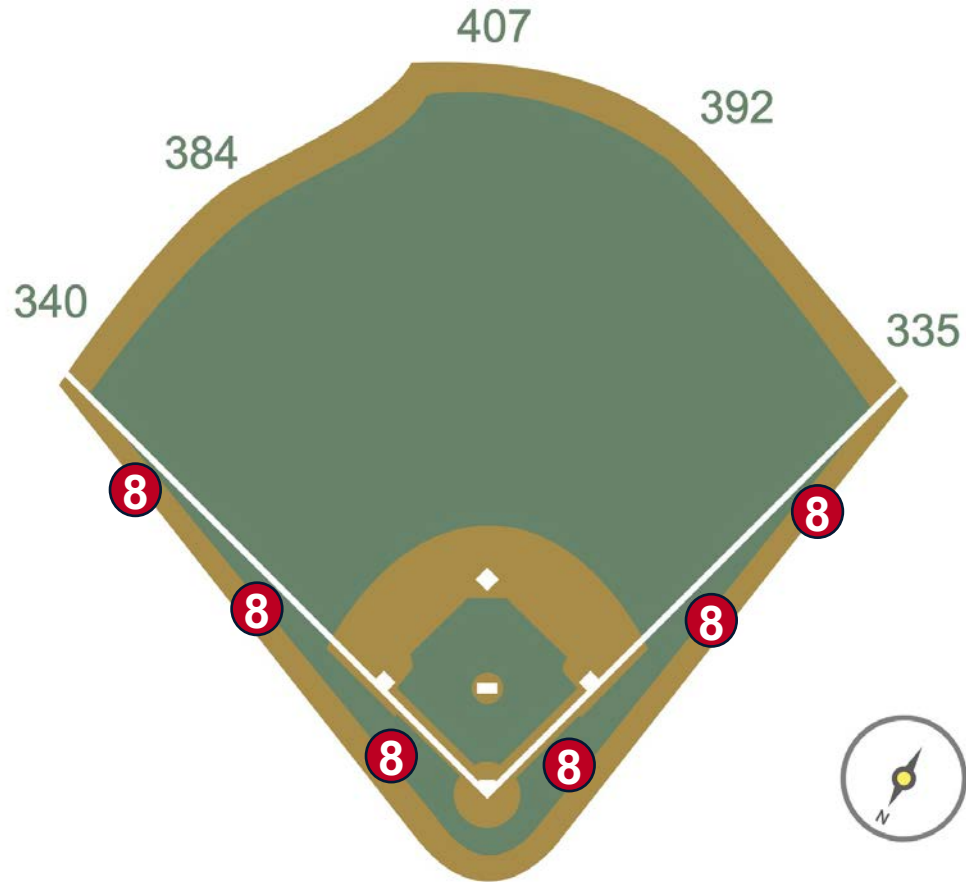

LoanDepot Park Ground Rules

RULE #5: The Center Field Zone is recessed and behind the left-center field wall.

- Ball in flight: **Home Run**
- Bounding ball: **Out of Play**

LoanDepot Park Ground Rules

RULE #6: The blue wall or metal safety railing is recessed and behind the right field wall.

- Ball in flight: **Home Run**
- Bounding ball: **Out of Play**

| LoanDepot Park Ground Rules

RULE #7: Batted ball strikes roof over fair territory: **In Play**

- If caught by fielder, batter is out and runners advance at own risk.

LoanDepot Park Ground Rules

RULE #8: Batted ball strikes roof over foul territory: **Dead Ball**

| LoanDepot Park Ground Rules

Backstop Photos:

| LoanDepot Park Ground Rules

3B Dugout Photos:

| LoanDepot Park Ground Rules