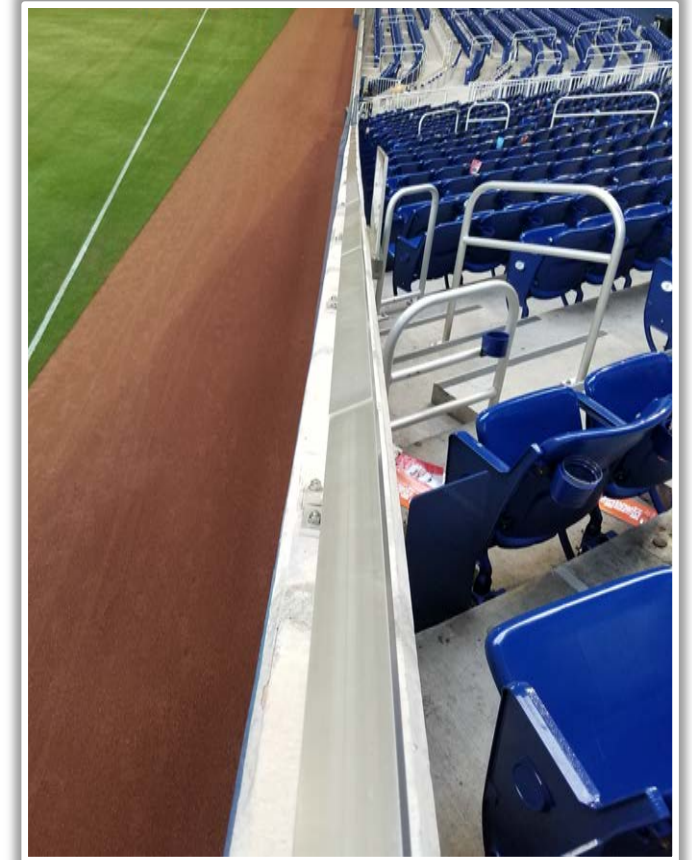

LoanDepot Park

2022 Ground Rules

Date: April 10, 2022

LoanDepot Park Ground Rules

RULE #1: Ball striking camera supports or domes located in first or third base camera wells: **Out of Play**

LoanDepot Park Ground Rules

RULE #2: Fair batted bounding or thrown ball striking the protective netting down the left and right field lines in foul territory and rebounding onto the playing field: **In Play**

LoanDepot Park Ground Rules

RULE #3: Railings on the upward sloping wall in foul territory in the left field corner: **In Play**

| LoanDepot Park Ground Rules

RULE #4: Railings on the upward sloping wall in foul territory in the right field corner not covered by protective netting: **In Play**

LoanDepot Park Ground Rules

RULE #5: The Center Field Zone is recessed and behind the left-center field wall.

- Ball in flight: **Home Run**
- Bounding ball: **Out of Play**

LoanDepot Park Ground Rules

RULE #6: The blue wall or metal safety railing is recessed and behind the right field wall.