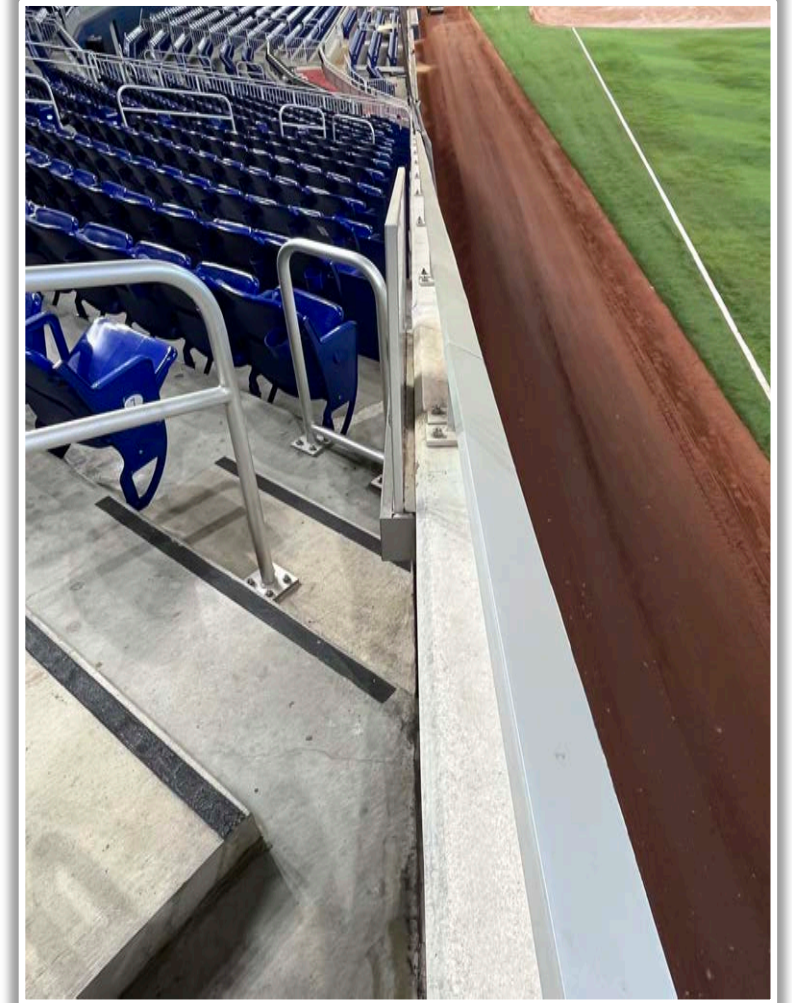

| LoanDepot Park Ground Rules

RF Corner Photos (Cont.):