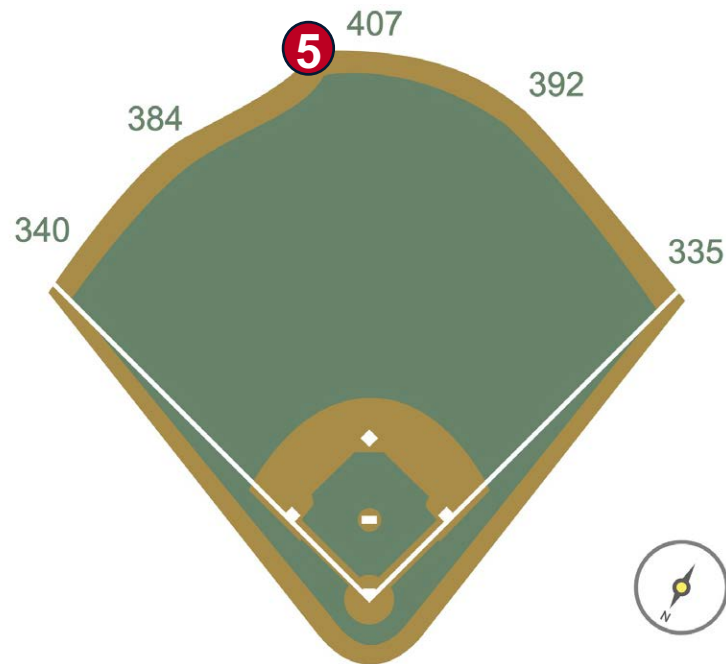

RULE #2: Fair batted bounding or thrown ball striking the protective netting down the left and right field lines in foul territory and rebounding onto the playing field: **In Play**

LoanDepot Park Ground Rules

RULE #3: Railings on the upward sloping wall in foul territory in the left field corner: **In Play**

| LoanDepot Park Ground Rules

RULE #4: Railings on the upward sloping wall in foul territory in the right field corner not covered by protective netting: **In Play**

LoanDepot Park Ground Rules

RULE #5: The Center Field Zone is recessed and behind the left-center field wall.

- Ball in flight: **Home Run**
- Bounding ball: **Out of Play**

LoanDepot Park Ground Rules

RULE #6: The blue wall or metal safety railing is recessed and behind the right field wall.