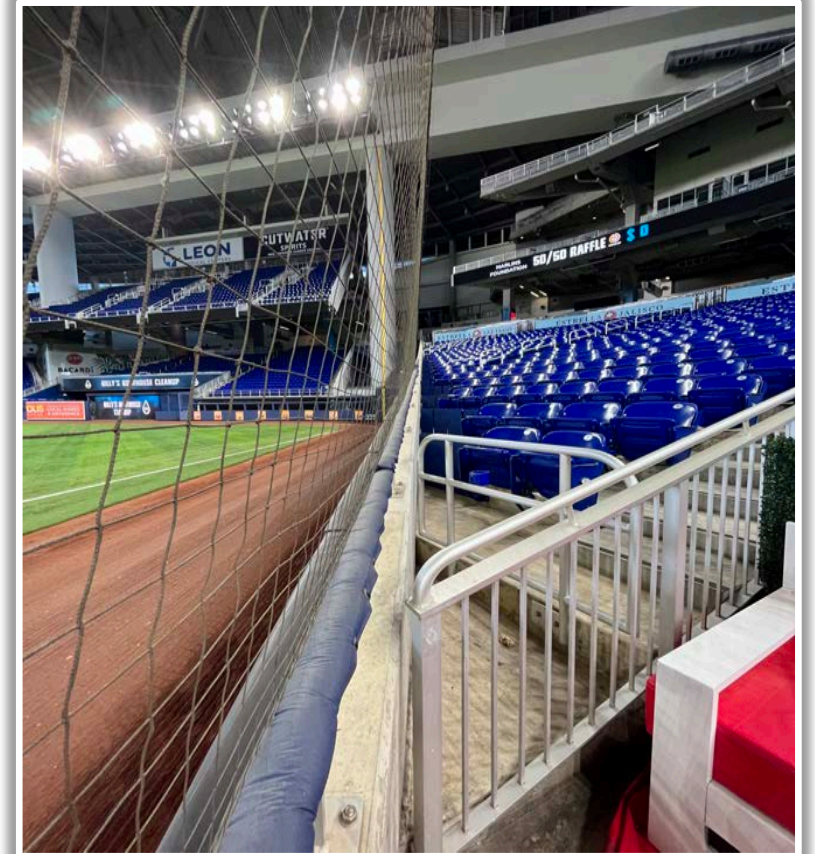

| LoanDepot Park Ground Rules

RF Extended Fan Safety Netting Photos: