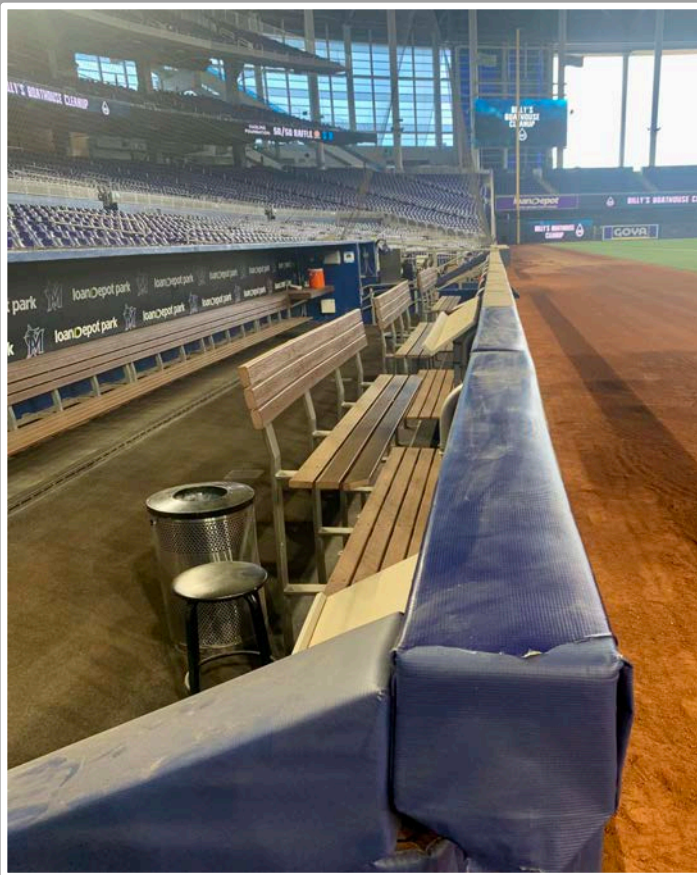

LoanDepot Park Ground Rules

RULE #8: Batted ball strikes roof over foul territory: **Dead Ball**

| LoanDepot Park Ground Rules

Backstop Photos:

| LoanDepot Park Ground Rules

3B Dugout Photos:

| LoanDepot Park Ground Rules

3B Camera Well Photos:

| LoanDepot Park Ground Rules

3B iPad Camera Photos:

3B Batter Camera

A ball that strikes the camera behind the netting and enclosed padding is live and in play unless it becomes lodged or is otherwise deemed unplayable (i.e. goes completely through the netting).