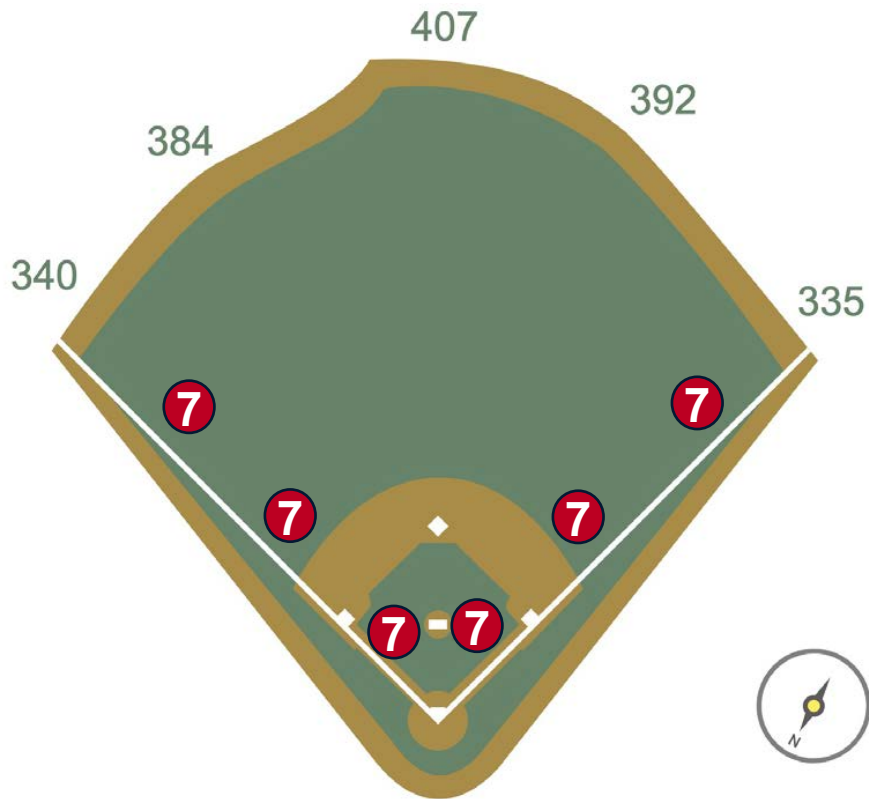

RULE #3: Railings on the upward sloping wall in foul territory in the left field corner: **In Play**

| LoanDepot Park Ground Rules

RULE #4: Railings on the upward sloping wall in foul territory in the right field corner not covered by protective netting: **In Play**

LoanDepot Park Ground Rules

RULE #5: The Center Field Zone is recessed and behind the left-center field wall.

- Ball in flight: **Home Run**
- Bounding ball: **Out of Play**

LoanDepot Park Ground Rules

RULE #6: The blue wall or metal safety railing is recessed and behind the right field wall.

- Ball in flight: **Home Run**
- Bounding ball: **Out of Play**

| LoanDepot Park Ground Rules

RULE #7: Batted ball strikes roof over fair territory: **In Play**

- If caught by fielder, batter is out and runners advance at own risk.