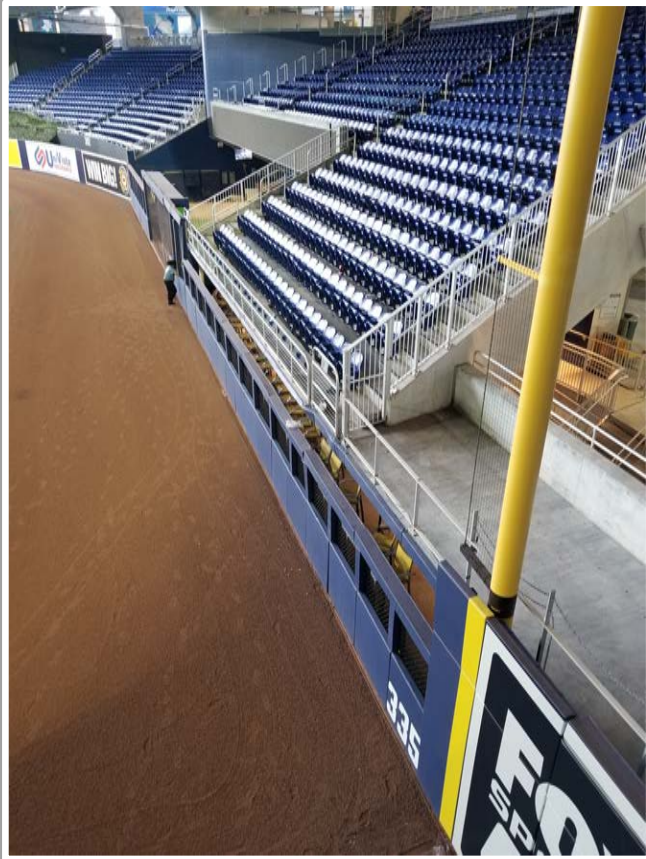

3B Camera Well Photos:

| LoanDepot Park Ground Rules

3B iPad Camera Photos:

3B Batter Camera

A ball that strikes the camera behind the netting and enclosed padding is live and in play unless it becomes lodged or is otherwise deemed unplayable (i.e. goes completely through the netting).

LF Wall Photos (Cont.):

| LoanDepot Park Ground Rules

CF Wall Photos:

| LoanDepot Park Ground Rules

RF Wall Photos:

| LoanDepot Park Ground Rules

RF Corner Photos:

| LoanDepot Park Ground Rules