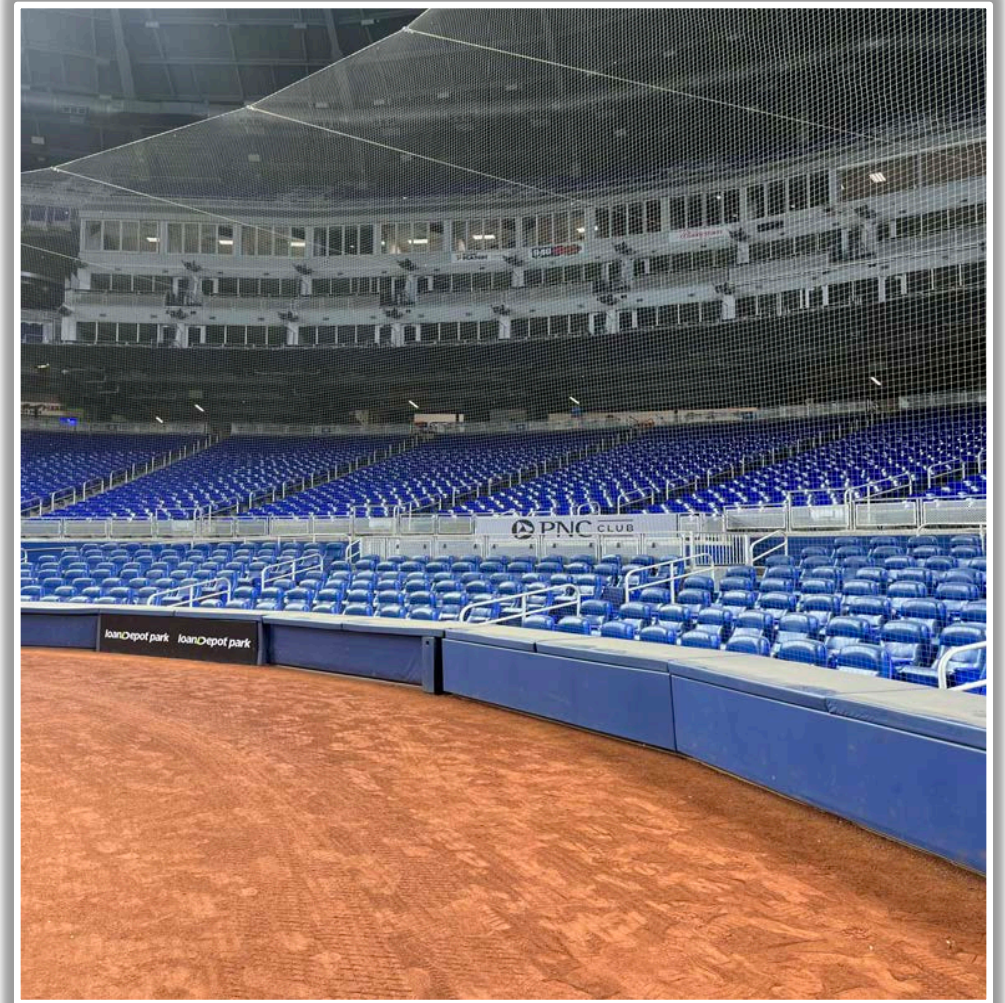

LoanDepot Park Ground Rules

RULE #5: The Center Field Zone is recessed and behind the left-center field wall.

- Ball in flight: **Home Run**
- Bounding ball: **Out of Play**

LoanDepot Park Ground Rules

RULE #6: The blue wall or metal safety railing is recessed and behind the right field wall.

- Ball in flight: **Home Run**
- Bounding ball: **Out of Play**

| LoanDepot Park Ground Rules

RULE #7: Batted ball strikes roof over fair territory: **In Play**

- If caught by fielder, batter is out and runners advance at own risk.

LoanDepot Park Ground Rules

RULE #8: Batted ball strikes roof over foul territory: **Dead Ball**

| LoanDepot Park Ground Rules

Backstop Photos:

| LoanDepot Park Ground Rules

3B Dugout Photos:

| LoanDepot Park Ground Rules

3B Camera Well Photos:

| LoanDepot Park Ground Rules

3B iPad Camera Photos:

3B Batter Camera

A ball that strikes the camera behind the netting and enclosed padding is live and in play unless it becomes lodged or is otherwise deemed unplayable (i.e. goes completely through the netting).