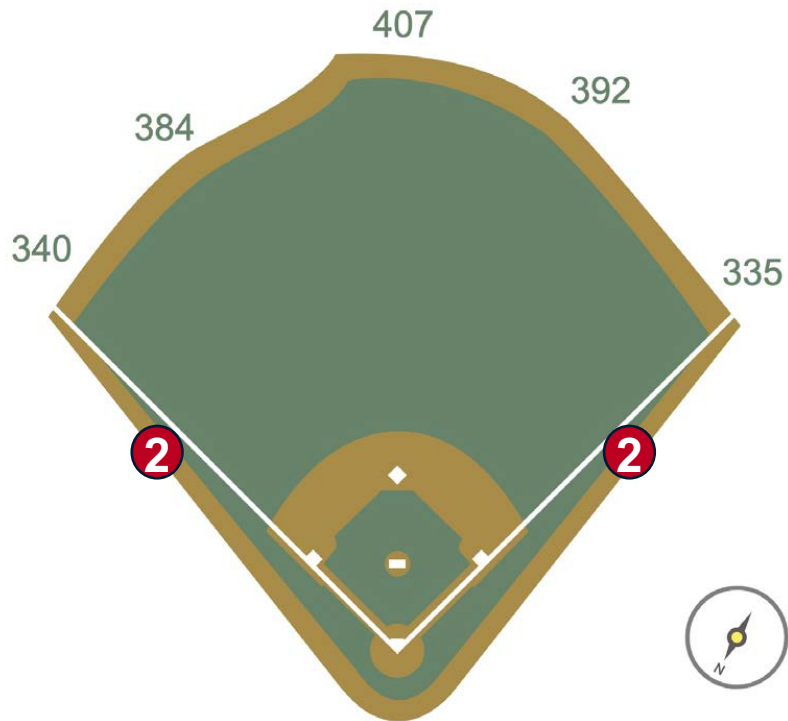

LoanDepot Park

2022 Ground Rules

Date: April 10, 2022

LoanDepot Park Ground Rules

RULE #1: Ball striking camera supports or domes located in first or third base camera wells: **Out of Play**

LoanDepot Park Ground Rules

RULE #2: Fair batted bounding or thrown ball striking the protective netting down the left and right field lines in foul territory and rebounding onto the playing field: **In Play**

LoanDepot Park Ground Rules

RULE #3: Railings on the upward sloping wall in foul territory in the left field corner: **In Play**

| LoanDepot Park Ground Rules

RULE #4: Railings on the upward sloping wall in foul territory in the right field corner not covered by protective netting: **In Play**

LoanDepot Park Ground Rules

RULE #5: The Center Field Zone is recessed and behind the left-center field wall.

- Ball in flight: **Home Run**
- Bounding ball: **Out of Play**

LoanDepot Park Ground Rules

RULE #6: The blue wall or metal safety railing is recessed and behind the right field wall.