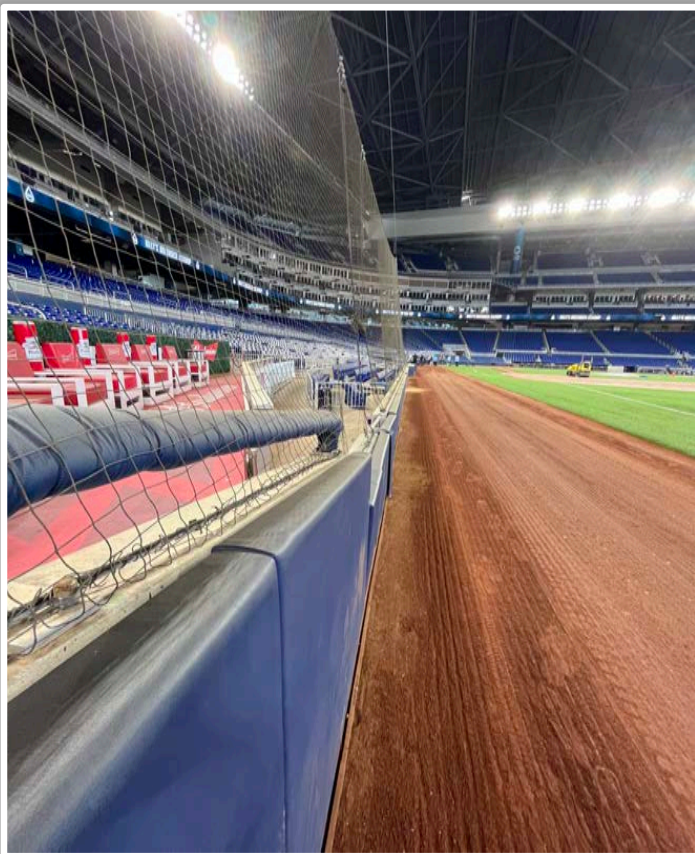

3B Camera Well Photos:

| LoanDepot Park Ground Rules

3B iPad Camera Photos:

3B Batter Camera

A ball that strikes the camera behind the netting and enclosed padding is live and in play unless it becomes lodged or is otherwise deemed unplayable (i.e. goes completely through the netting).

3B Pitcher Camera

| LoanDepot Park Ground Rules

LF Fan Safety Netting Photos:

| LoanDepot Park Ground Rules

LF Corner Photos:

| LoanDepot Park Ground Rules

LF Wall Photos:

| LoanDepot Park Ground Rules

LF Wall Photos (Cont.):

| LoanDepot Park Ground Rules

CF Wall Photos:

| LoanDepot Park Ground Rules

RF Wall Photos:

| LoanDepot Park Ground Rules

RF Corner Photos:

| LoanDepot Park Ground Rules

RF Corner Photos (Cont.):

| LoanDepot Park Ground Rules

RF Extended Fan Safety Netting Photos:

| LoanDepot Park Ground Rules

1B Camera Well Photos:

| LoanDepot Park Ground Rules

1B iPad Camera Photos:

1B Batter Camera