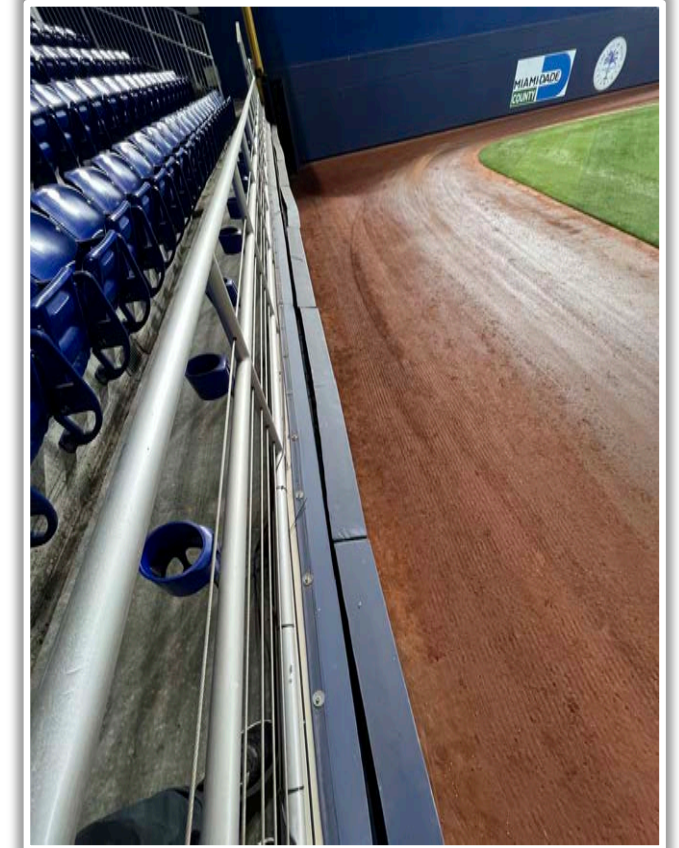

RULE #3: Railings on the upward sloping wall in foul territory in the left field corner: **In Play**

| LoanDepot Park Ground Rules

RULE #4: Railings on the upward sloping wall in foul territory in the right field corner not covered by protective netting: **In Play**

LoanDepot Park Ground Rules

RULE #5: The Center Field Zone is recessed and behind the left-center field wall.

- Ball in flight: **Home Run**
- Bounding ball: **Out of Play**

LoanDepot Park Ground Rules

RULE #6: The blue wall or metal safety railing is recessed and behind the right field wall.

- Ball in flight: **Home Run**
- Bounding ball: **Out of Play**

| LoanDepot Park Ground Rules

RULE #7: Batted ball strikes roof over fair territory: **In Play**

- If caught by fielder, batter is out and runners advance at own risk.

3B Camera Well Photos:

| LoanDepot Park Ground Rules

3B iPad Camera Photos:

3B Batter Camera

A ball that strikes the camera behind the netting and enclosed padding is live and in play unless it becomes lodged or is otherwise deemed unplayable (i.e. goes completely through the netting).