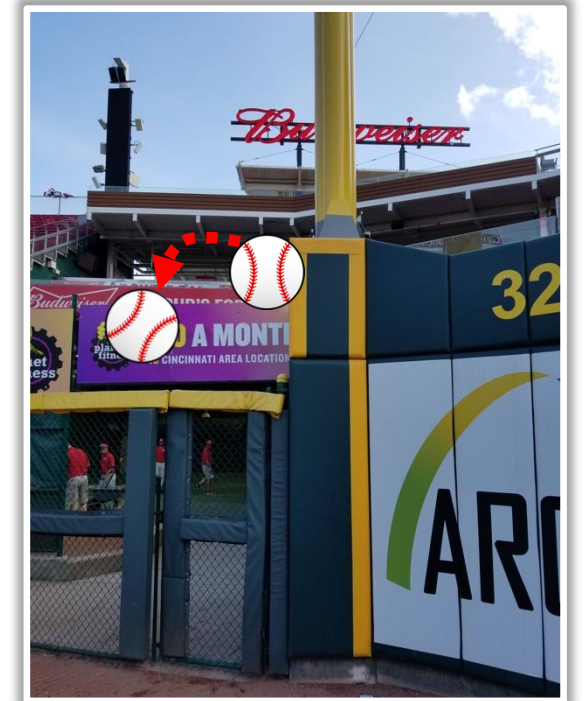

Great American Ball Park Ground Rules

RULE #6: Batted ball in flight striking vertical yellow line in left-center field or right field corner at a point above the outfield fence and continuing over outfield fence in fair territory: **Home Run**