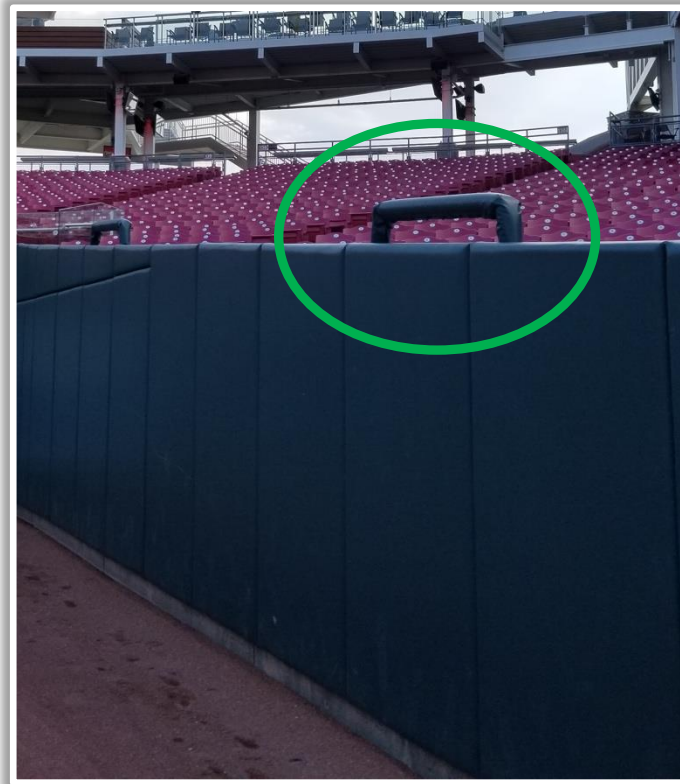

# Great American Ball Park Ground Rules

**RULE #1:** Ball striking facing over dugout or recessed steal railing: **Out of Play**

# Great American Ball Park Ground Rules

**RULE #2:** Batted fair ball striking railing on top of wall down the line in foul territory and rebounding onto playing field: **In Play**