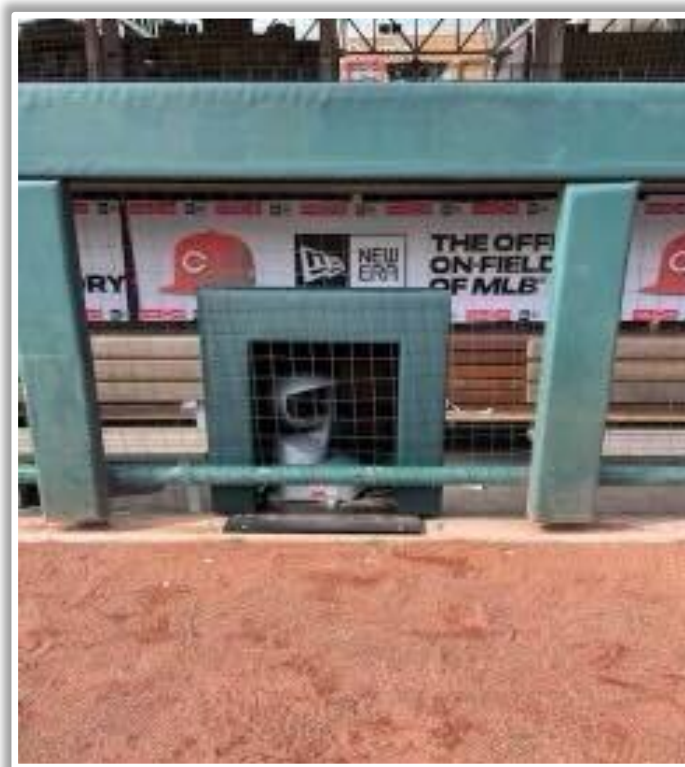

## 1B iPad Camera Photos:

**Out of Play**

1B Pitcher Camera

1B Batter Camera

A ball that strikes the camera behind the netting and enclosed padding is **live and in play** unless it becomes lodged or is otherwise deemed unplayable (i.e. goes completely through the netting).