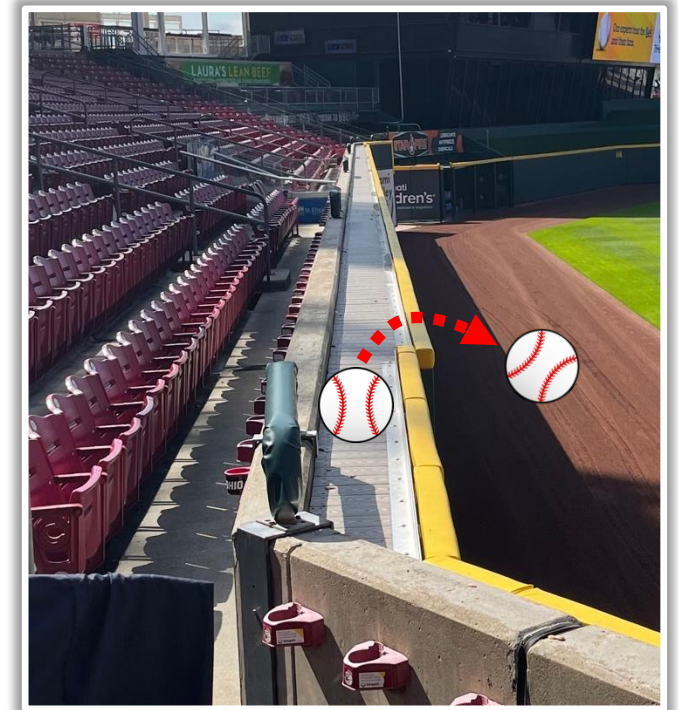

Great American Ball Park Ground Rules

RULE #4: Bounding ball striking above and beyond the yellow padding (including green padding, concrete and fan safety railings) and rebounding onto the playing field: **Two Bases**