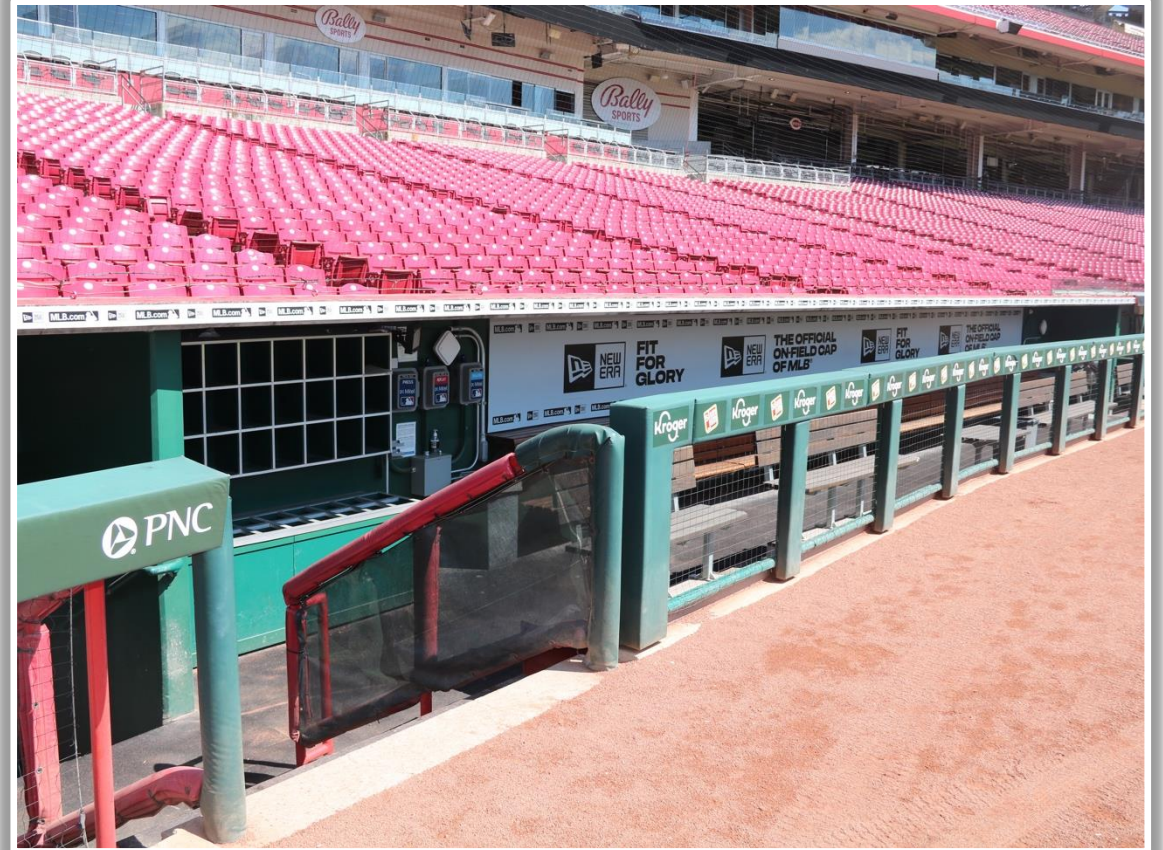

Great American Ball Park Ground Rules

3B Dugout Photos: