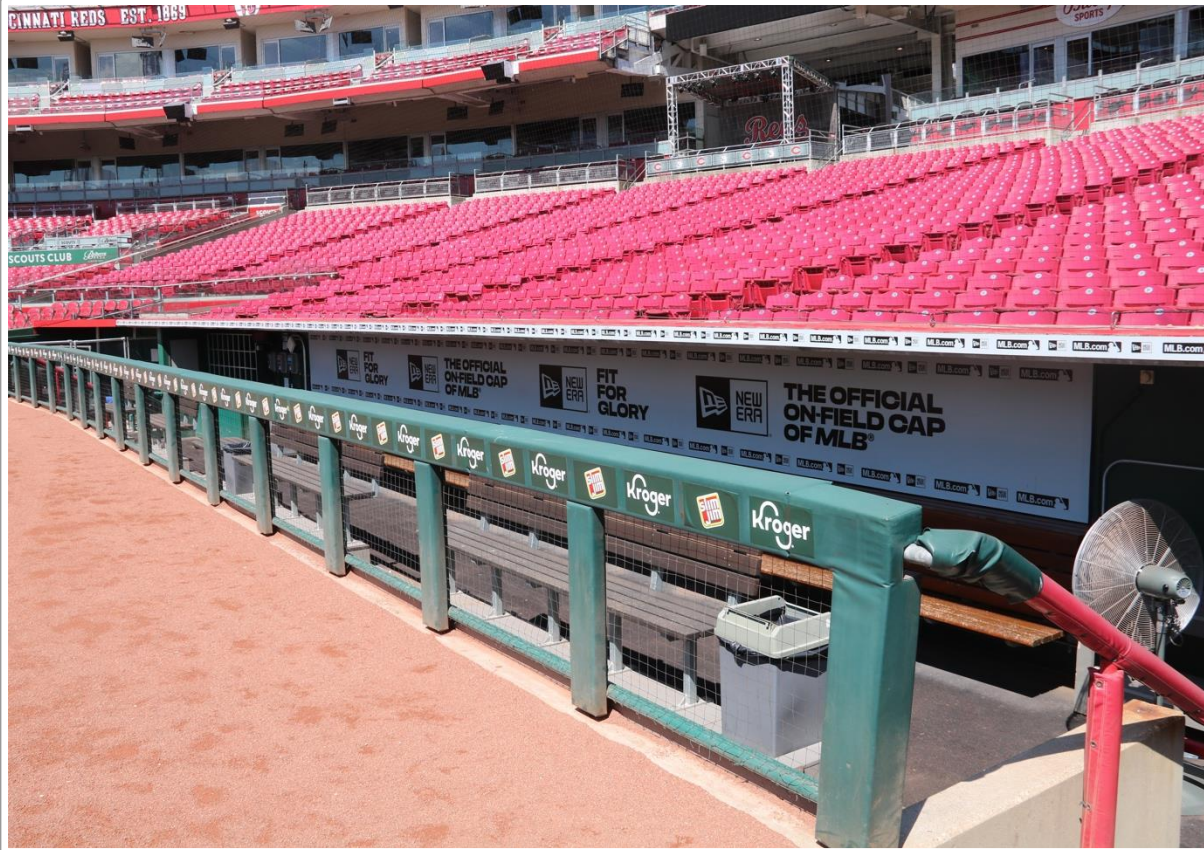

Great American Ball Park Ground Rules

3B Dugout Photos: