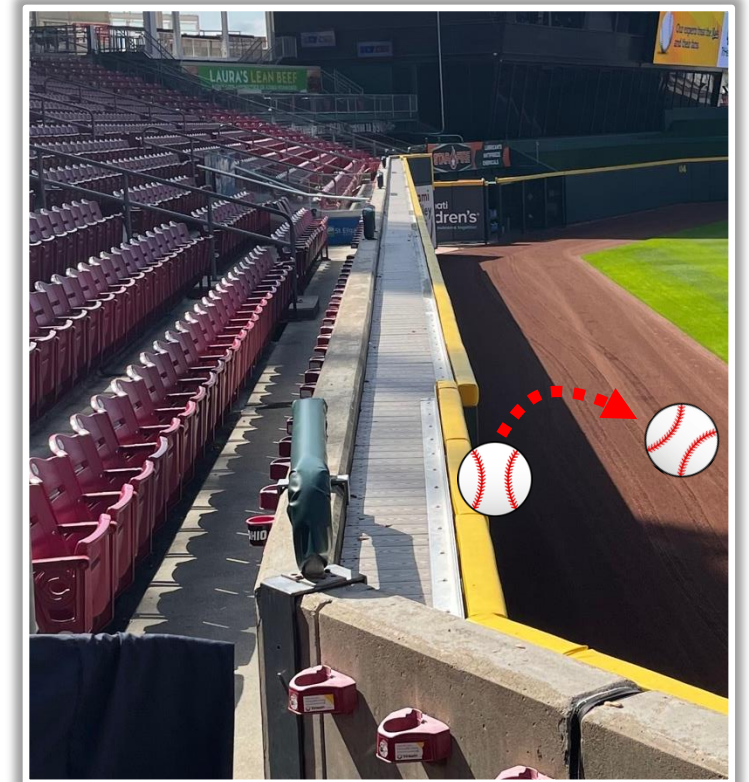

# Great American Ball Park Ground Rules

**RULE #1:** Ball striking facing over dugout or recessed steal railing: **Out of Play**

# Great American Ball Park Ground Rules

**RULE #2:** Batted fair ball striking railing on top of wall down the line in foul territory and rebounding onto playing field: **In Play**

# Great American Ball Park Ground Rules

**RULE #3:** Batted ball in flight striking above and beyond the yellow padding (including green padding, concrete and fan safety railings) regardless of whether or not the ball bounces back onto the field or continues into the stands: **Home Run**

# Great American Ball Park Ground Rules

**RULE #6:** Batted ball in flight striking vertical yellow line in left-center field or right field corner at a point above the outfield fence and continuing over outfield fence in fair territory: **Home Run**