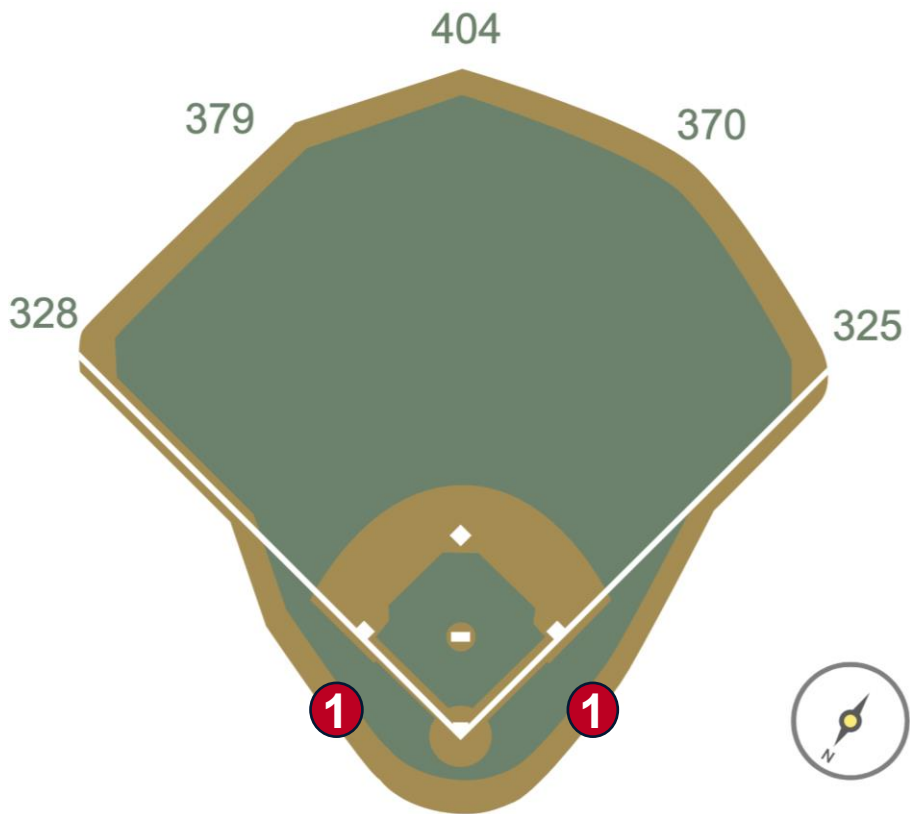

# Great American Ball Park Ground Rules

**RULE #1:** Ball striking facing over dugout or recessed steal railing: **Out of Play**