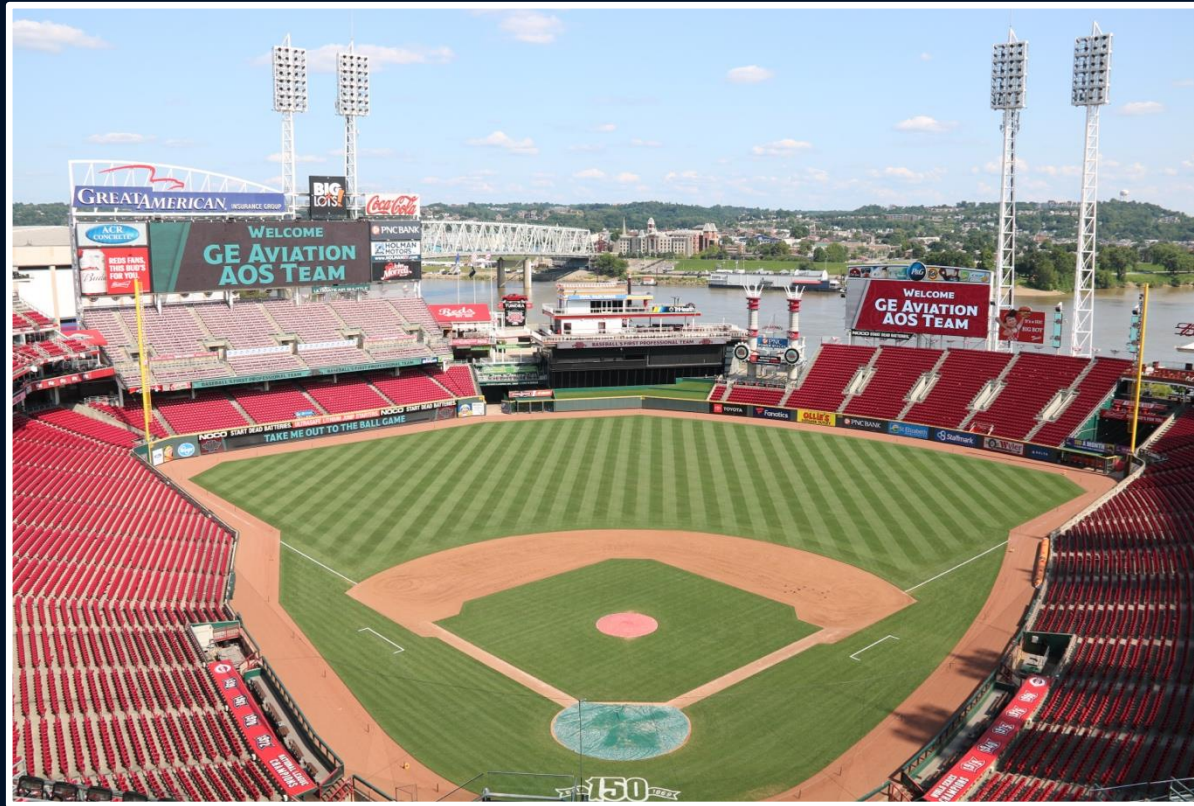

Great American Ball Park

2026 Ground Rules

Date: March 25, 2026