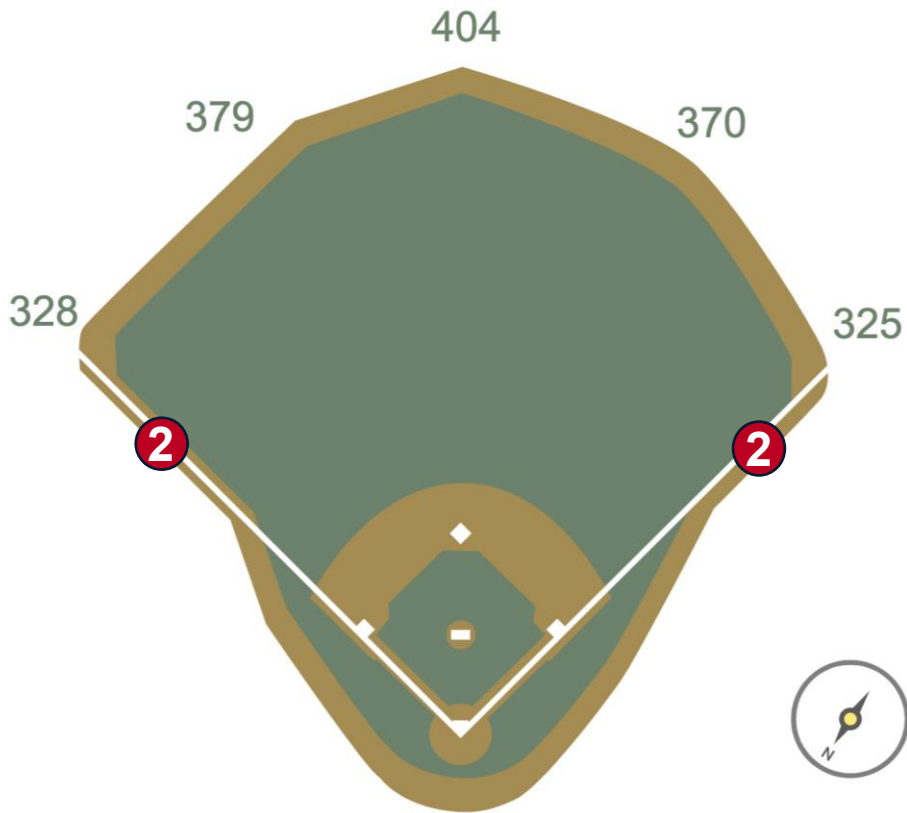

Great American Ball Park Ground Rules

RULE #2: Batted fair ball striking railing on top of wall down the line in foul territory and rebounding onto playing field: **In Play**