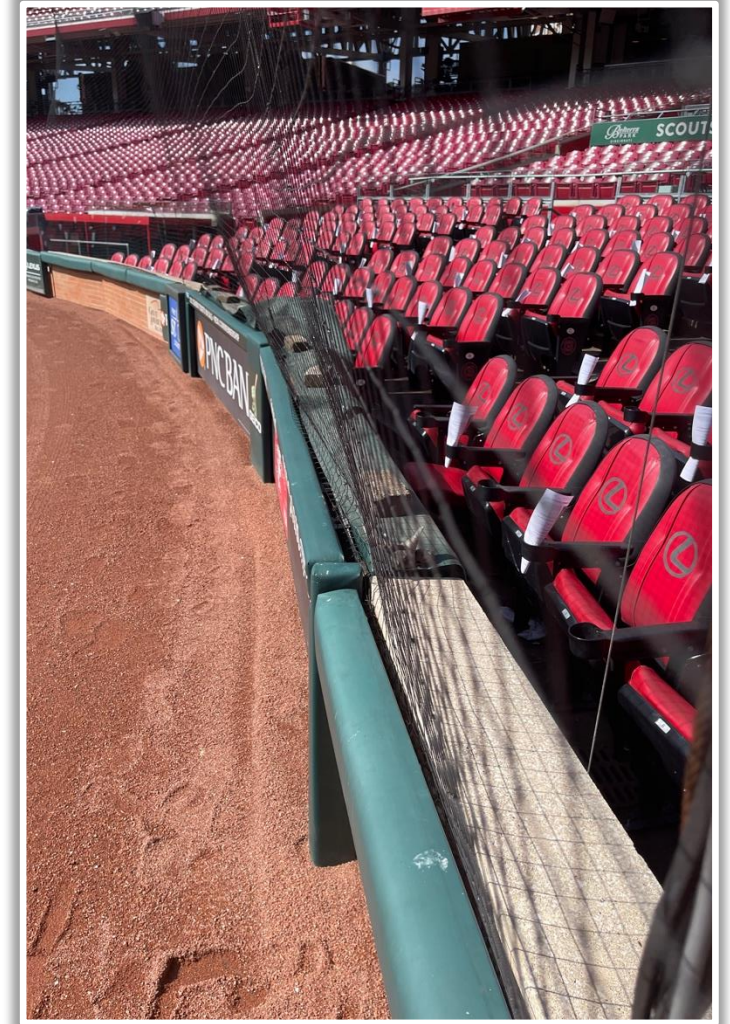

Great American Ball Park Ground Rules

Backstop Photos: