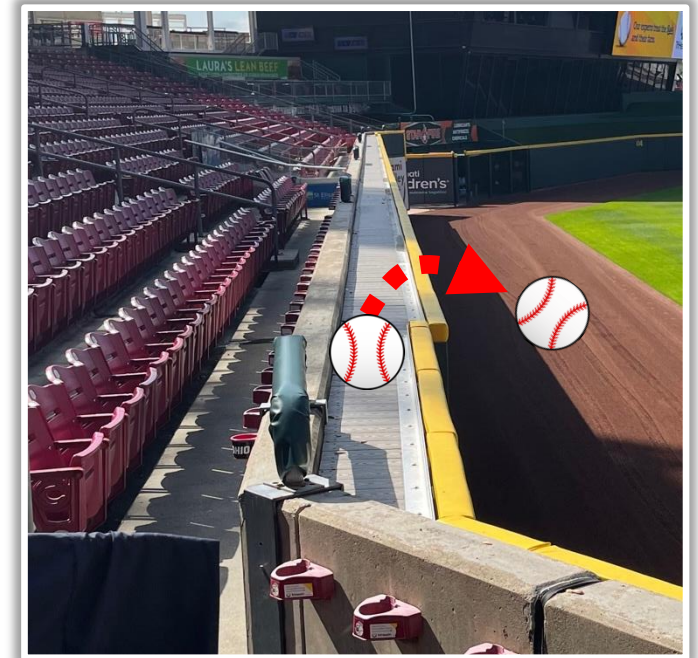

Great American Ball Park Ground Rules

RULE #3: Batted ball in flight striking above and beyond the yellow padding (including green padding, concrete and fan safety railings) regardless of whether or not the ball bounces back onto the field or continues into the stands: **Home Run**