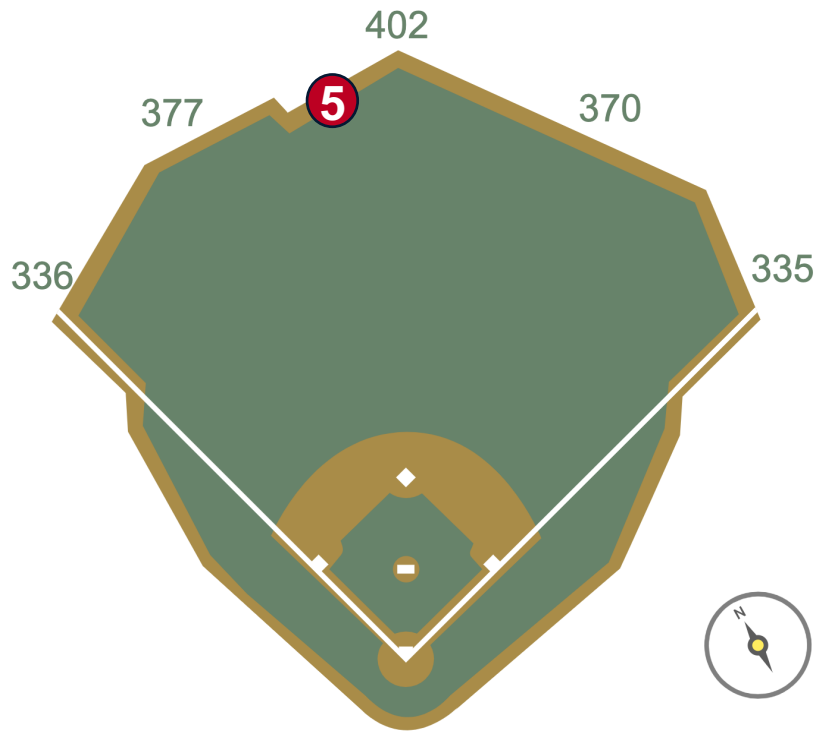

| Target Field Ground Rules

RULE #5: Batted ball in flight striking lower section of out field wall in front of the bullpens and caroming over higher outfield wall: **Two Bases**