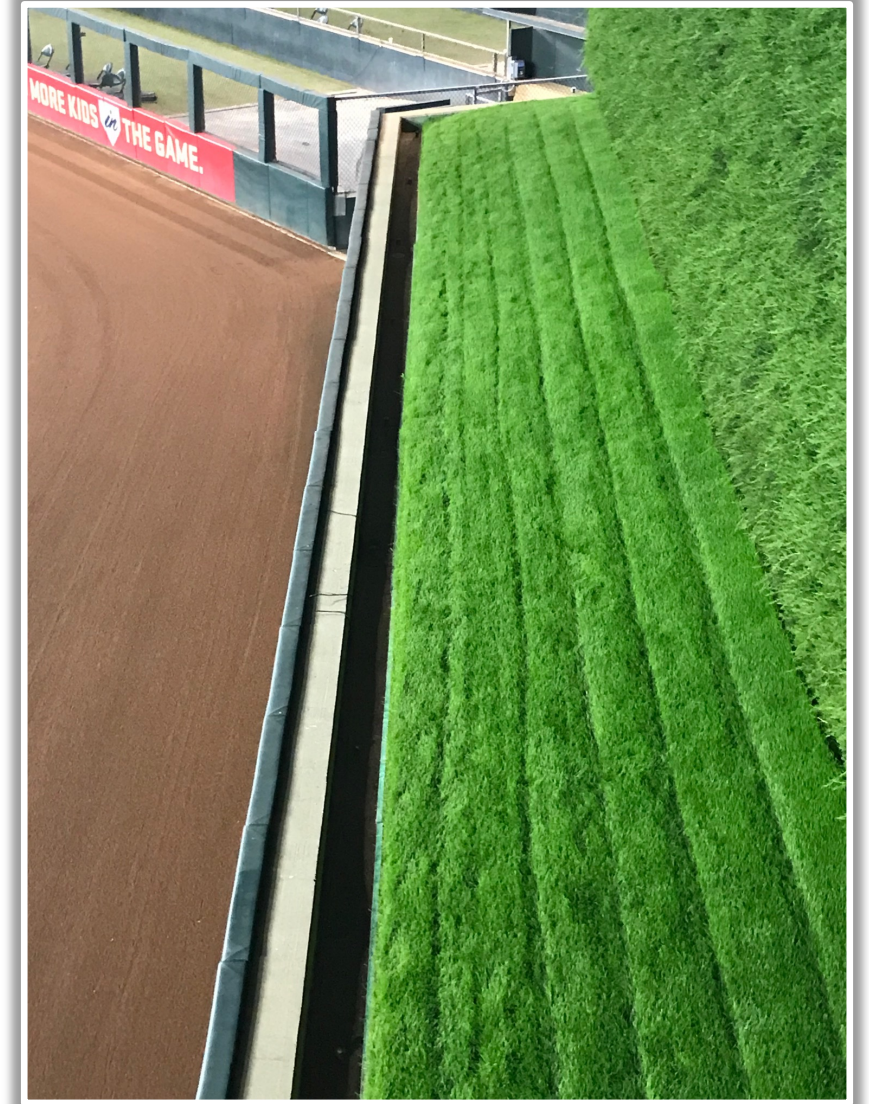

| Target Field Ground Rules

OF Wall Photos: