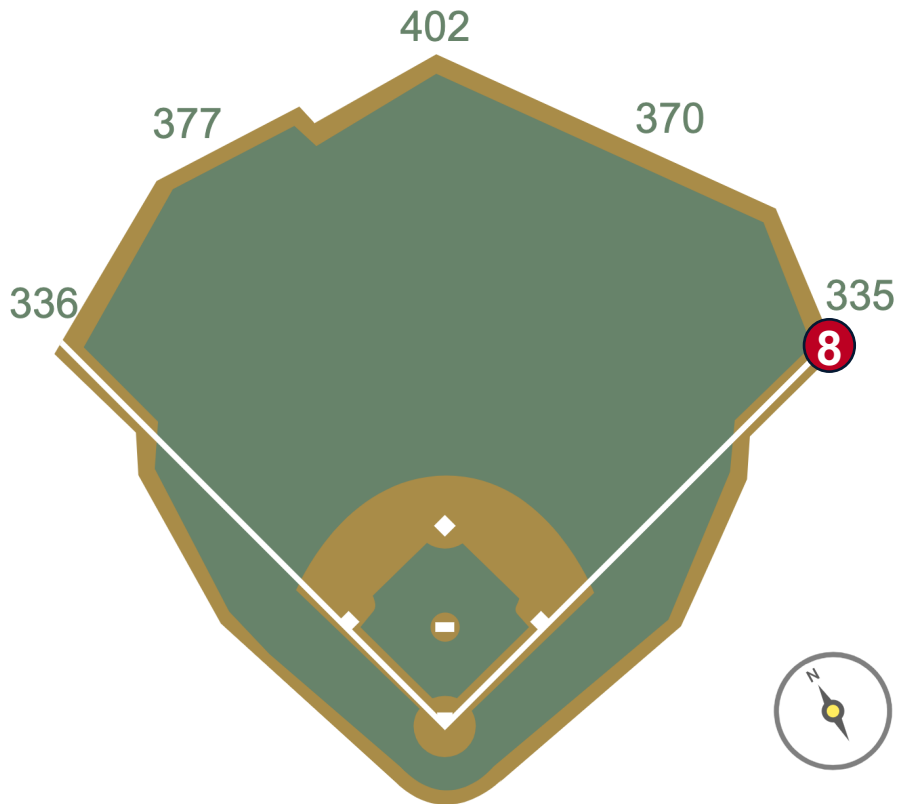

# Target Field Ground Rules

**RULE #6:** Batted ball in flight striking the top of the out-of-town scoreboard on the right-center field wall and caroming over higher outfield wall: **Two Bases**

# Target Field Ground Rules

**RULE #7:** Batted ball in flight striking entirely on top (beyond the facing and sides) of the limestone wall on the right field overlook or any part of the railing or garden beds, regardless of whether or not the ball bounces back onto the field or continues into the stands: **Home Run**

# Target Field Ground Rules

**RULE #8:** Batted ball in flight striking the top of the right field wall and going out of play in foul territory: **Two Bases**