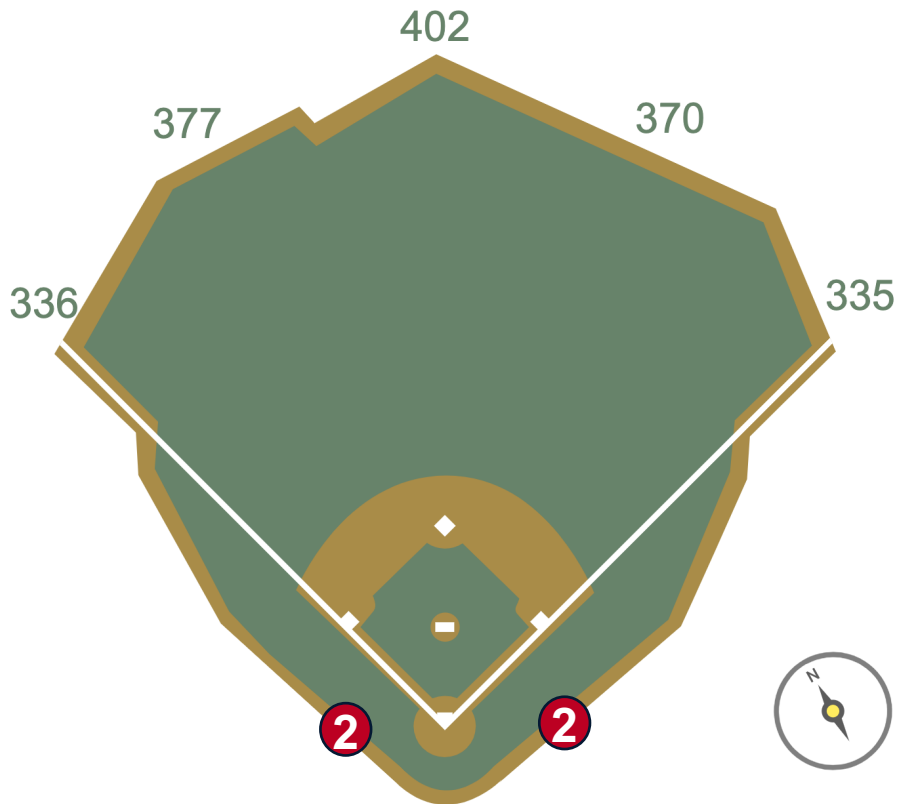

Target Field Ground Rules

RULE #2: Ball striking yellow camera supports or attached domes located in first or third base camera wells: **Out of Play**