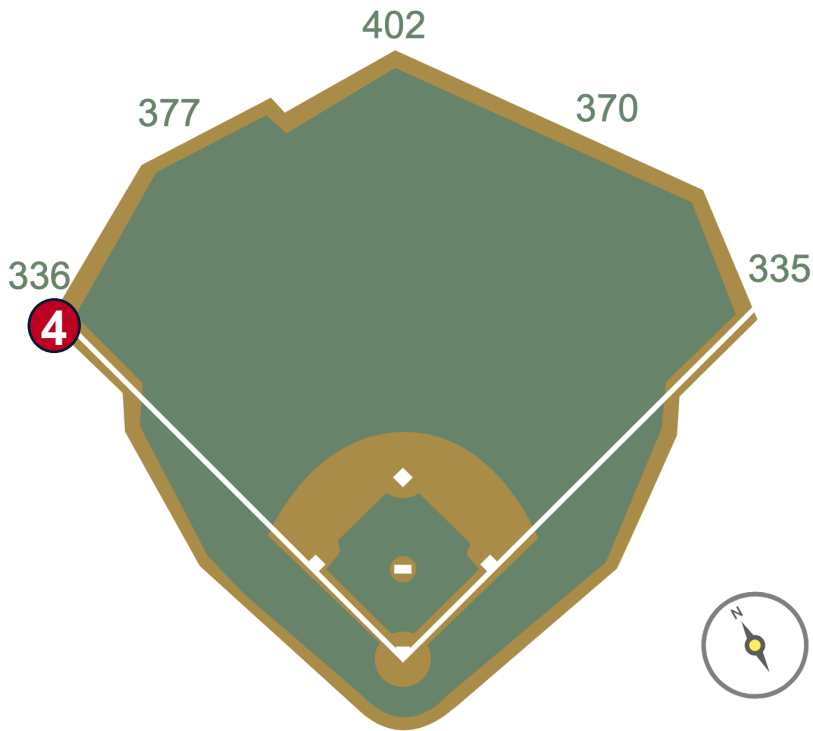

# Target Field Ground Rules

**RULE #2:** Ball striking yellow camera supports or attached domes located in first or third base camera wells: **Out of Play**

# Target Field Ground Rules

**RULE #3:** Railings on the upward sloping walls in foul territory in the left field and right field corners are **In Play**.

# Target Field Ground Rules

**RULE #4:** Fair bounding ball striking the limestone wall in left field and caroming back onto the playing field: **Two Bases**