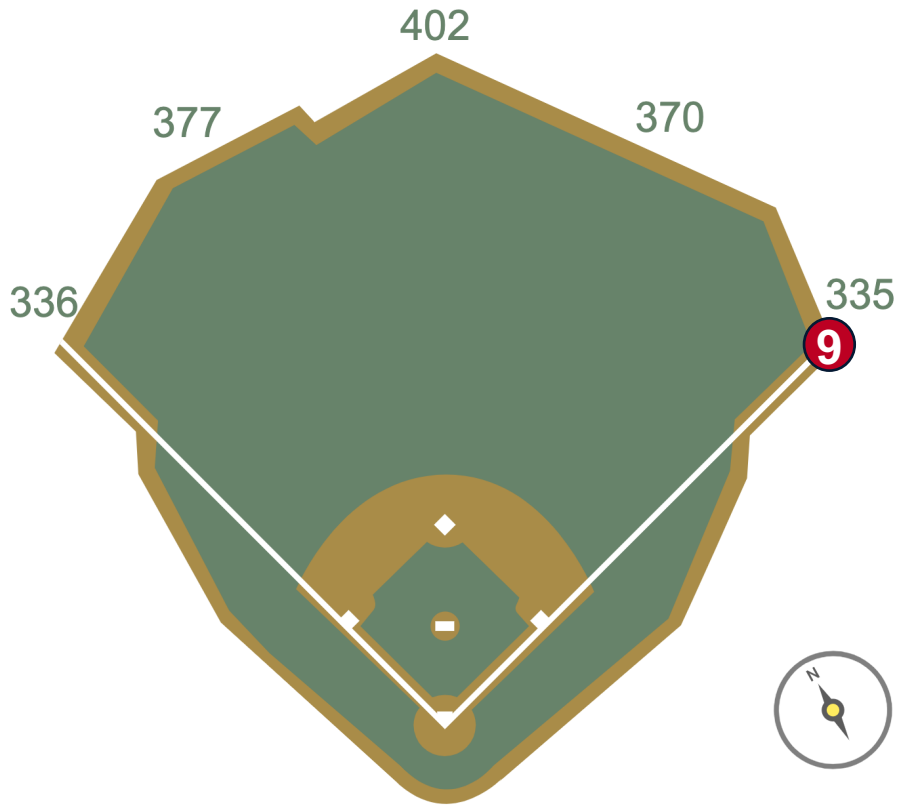

Target Field Ground Rules

RULE #9: Batted ball in flight striking the top of the right field wall and going out of play in fair territory: **Home Run**