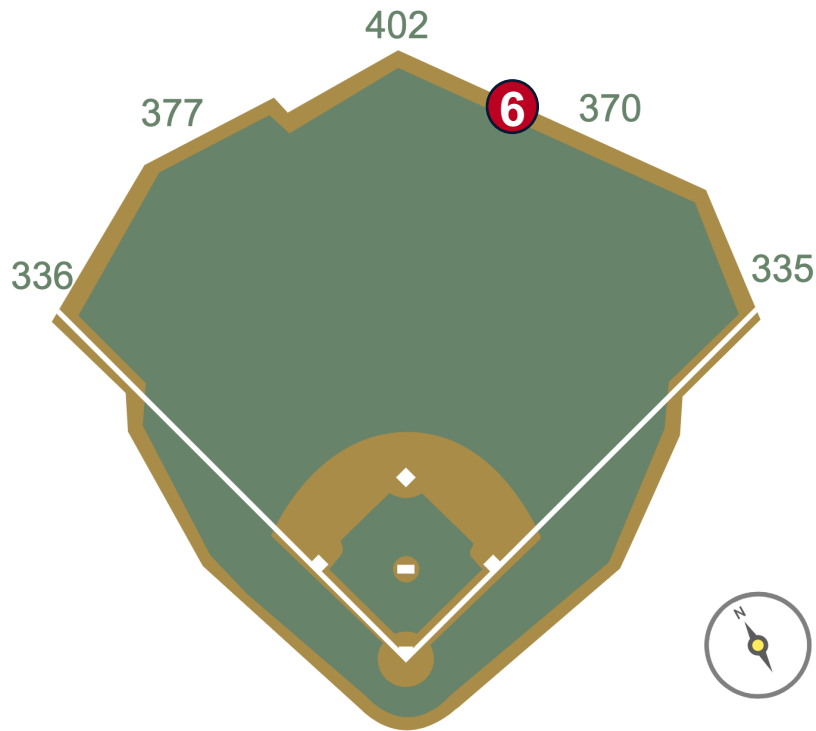

# Target Field Ground Rules

**RULE #4:** Fair bounding ball striking the limestone wall in left field and caroming back onto the playing field: **Two Bases**

# | Target Field Ground Rules

**RULE #5:** Batted ball in flight striking lower section of out field wall in front of the bullpens and caroming over higher outfield wall: **Two Bases**

# Target Field Ground Rules

**RULE #6:** Batted ball in flight striking the top of the out-of-town scoreboard on the right-center field wall and caroming over higher outfield wall: **Two Bases**