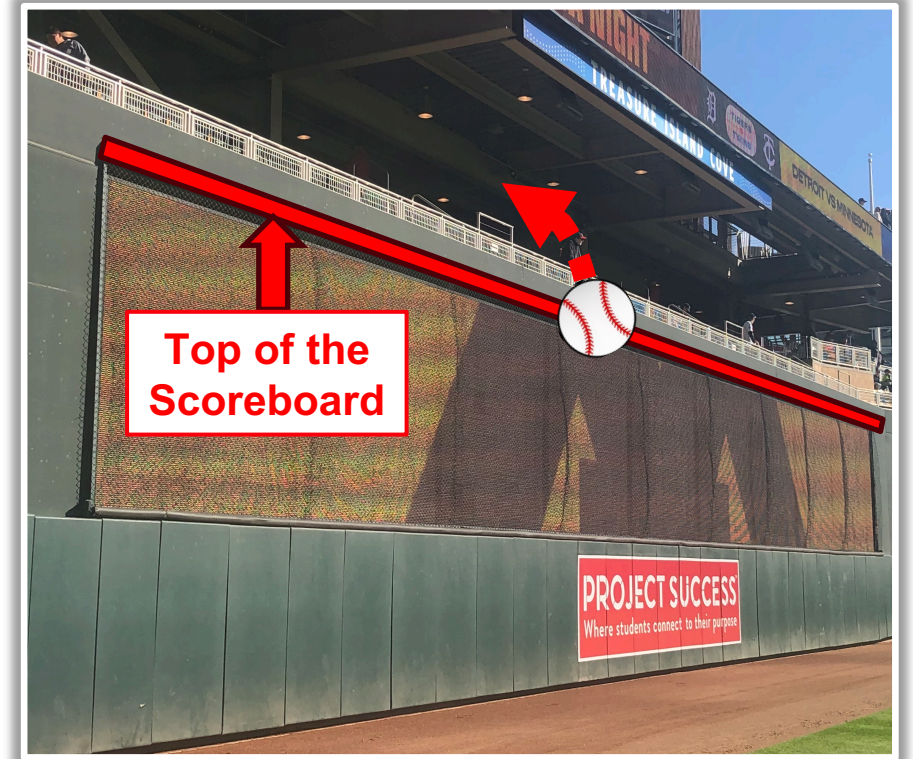

# Target Field Ground Rules

**RULE #3:** Railings on the upward sloping walls in foul territory in the left field and right field corners are **In Play**.

# Target Field Ground Rules

**RULE #4:** Fair bounding ball striking the limestone wall in left field and caroming back onto the playing field: **Two Bases**

# | Target Field Ground Rules

**RULE #5:** Batted ball in flight striking lower section of out field wall in front of the bullpens and caroming over higher outfield wall: **Two Bases**

# Target Field Ground Rules

**RULE #6:** Batted ball in flight striking the top of the out-of-town scoreboard on the right-center field wall and caroming over higher outfield wall: **Two Bases**