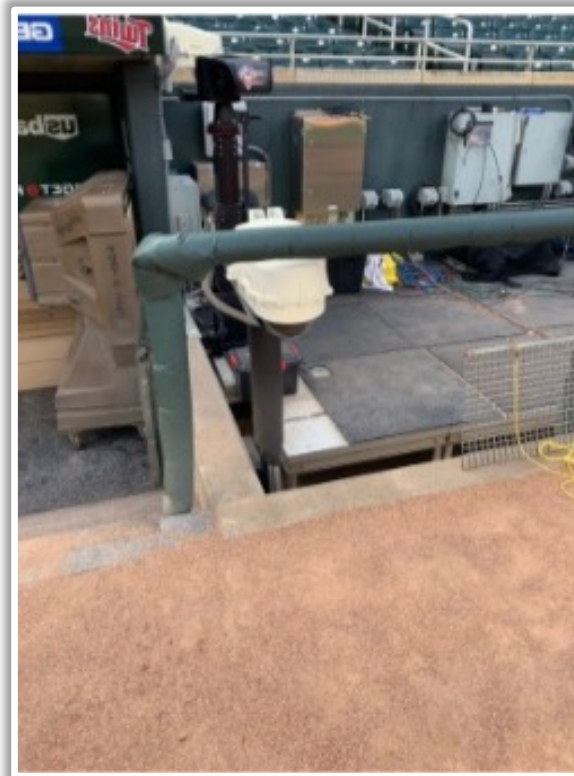

Target Field Ground Rules

RULE #2: Ball striking yellow camera supports or attached domes located in first or third base camera wells: **Out of Play**