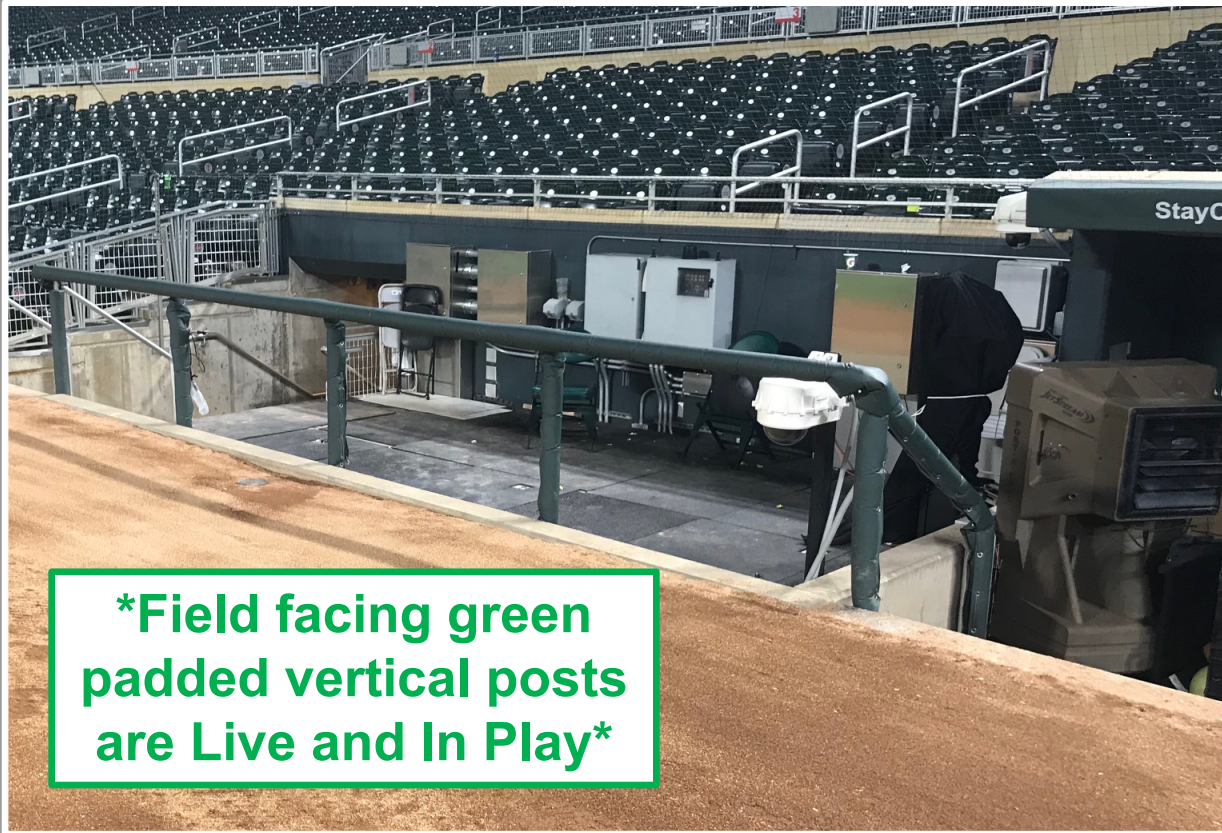

Target Field Ground Rules

1B Dugout Camera Well Photos: