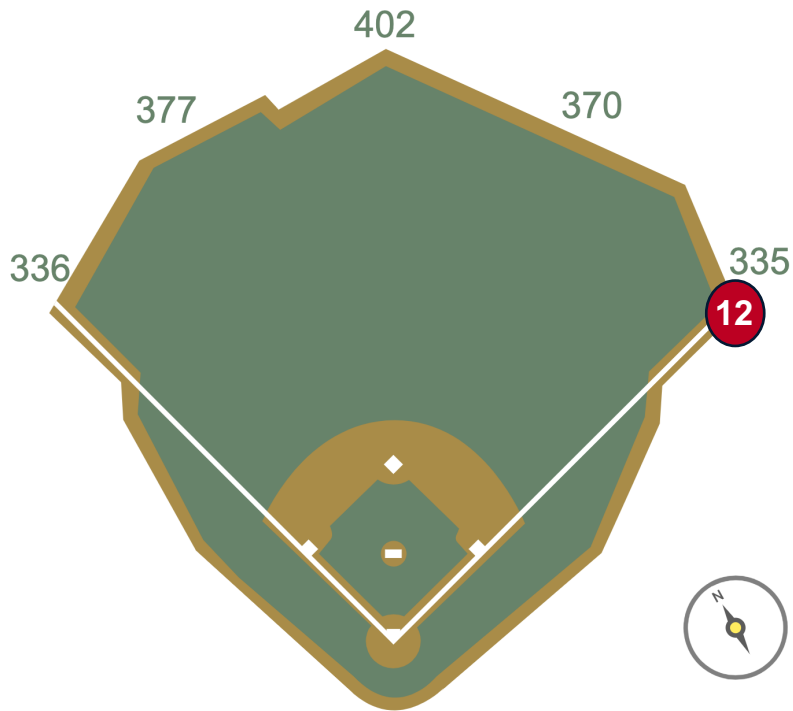

Target Field Ground Rules

RULE #12: Fair bounding ball striking any part (facing and edge) of the limestone wall in right field and caroming back onto the playing field: **Two Bases**