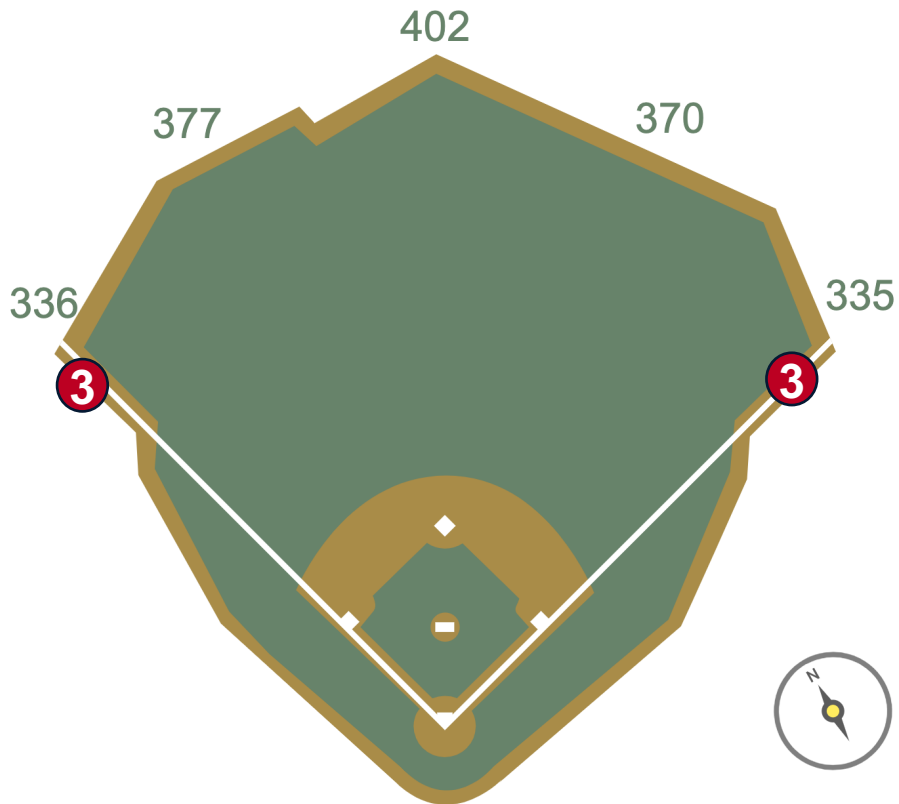

Target Field Ground Rules

RULE #3: Railings on the upward sloping walls in foul territory in the left field and right field corners are **In Play**.