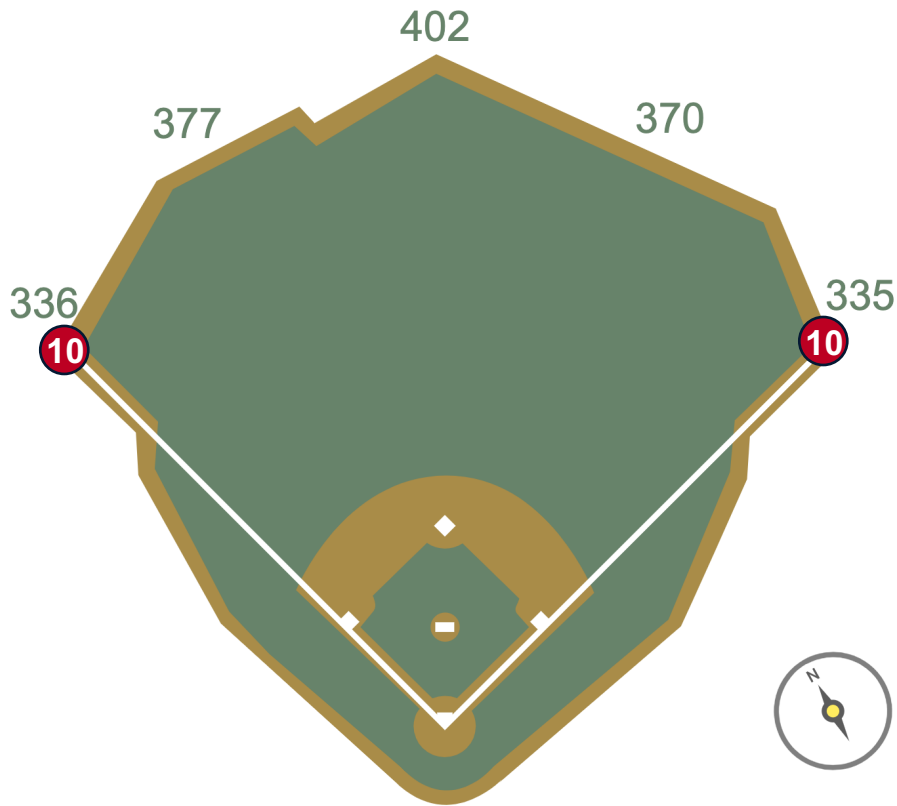

Target Field Ground Rules

RULE #10: Batted ball in flight strikes any cabling that is over foul territory:
Dead Ball