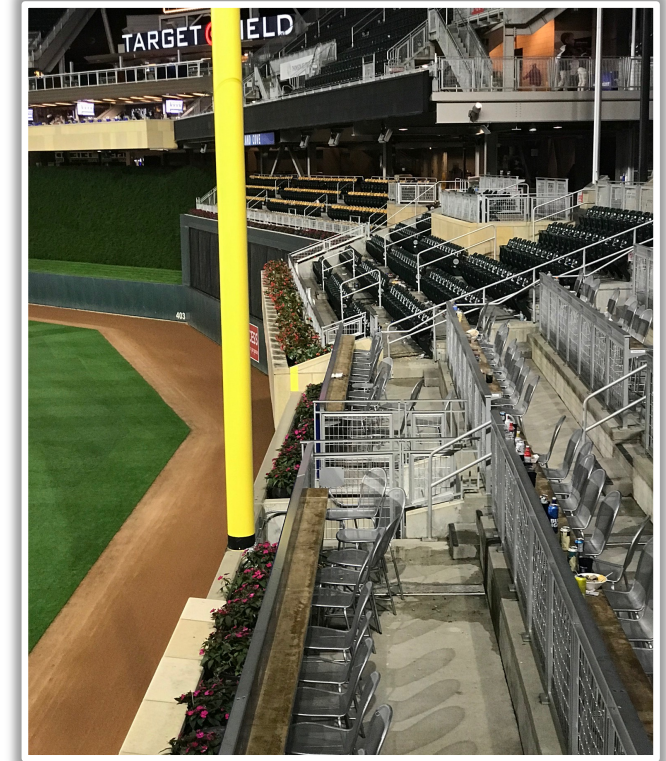

Target Field Ground Rules

RULE #9: Batted ball in flight striking the top of the right field wall and going out of play in fair territory: **Home Run**