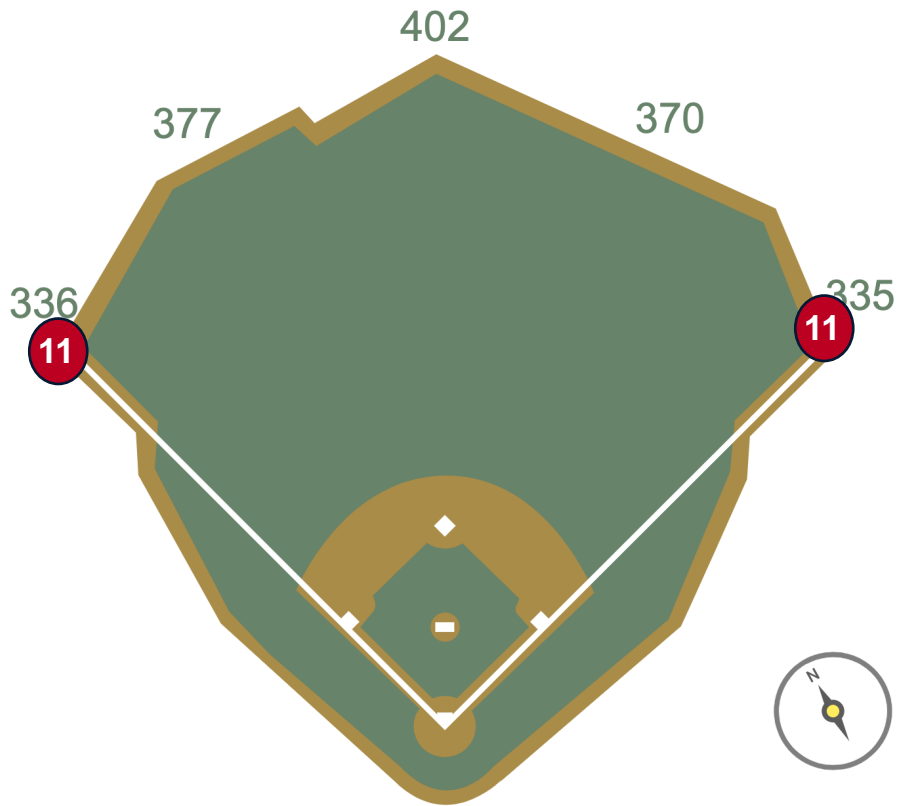

| Target Field Ground Rules

RULE #11: Thrown or bounding batted ball striking any cabling over foul territory: **Live and In Play**