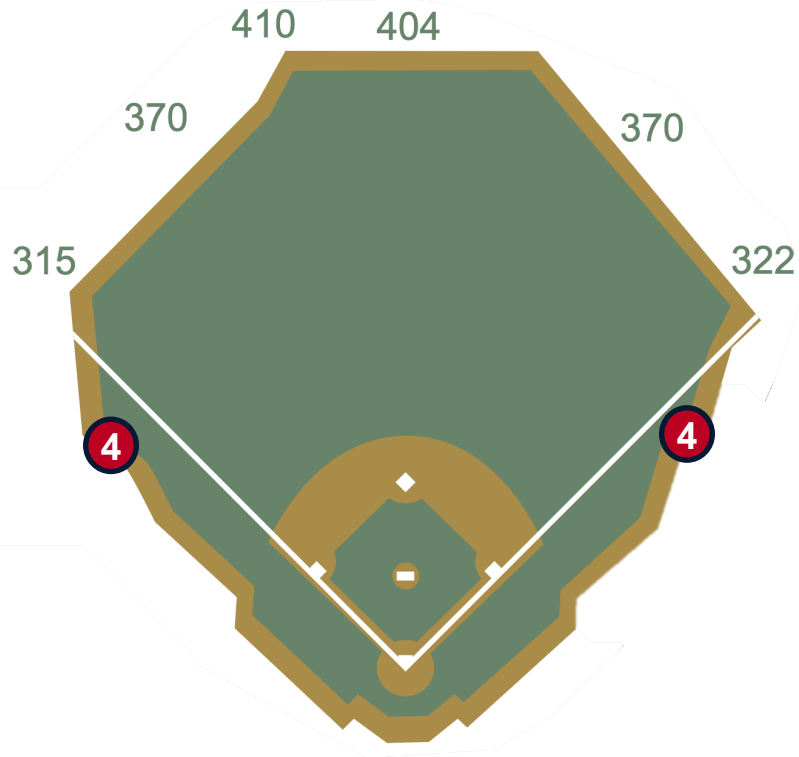

Tropicana Field Ground Rules

RULE #4: A ball is deemed to be lodged if, in the umpire's judgement, it has become unplayable by going behind equipment, the seating area or otherwise.