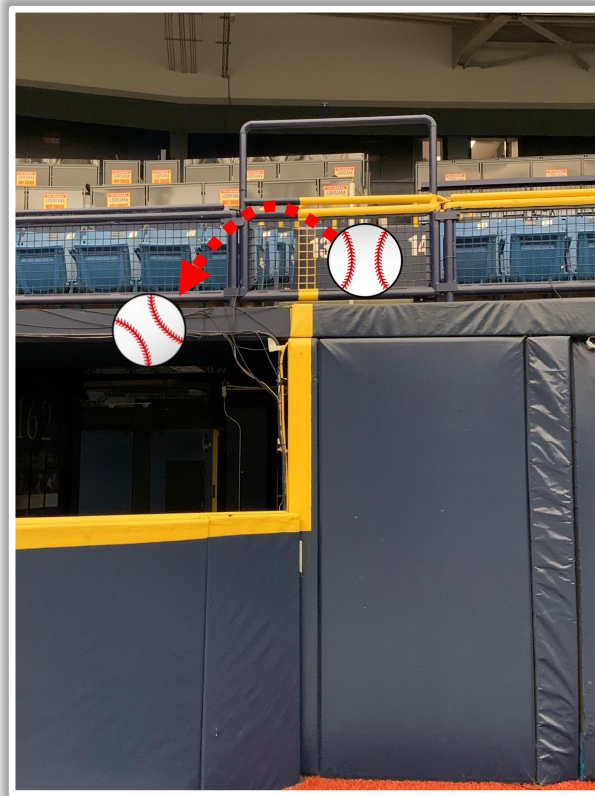

# Tropicana Field Ground Rules

**RULE #3:** A batted or thrown ball striking the extended safety netting support pole down the first base line in foul territory: **In Play**

# Tropicana Field Ground Rules

**RULE #4:** A ball is deemed to be lodged if, in the umpire's judgement, it has become unplayable by going behind equipment, the seating area or otherwise.

# Tropicana Field Ground Rules

**RULE #5:** Ball striking the bullpen area and rebounding back onto the playing field: **In Play**

# Tropicana Field Ground Rules

**RULE #6:** Batted ball strikes the higher wall at a point above the lower wall and bounds over the lower wall: **Home Run**