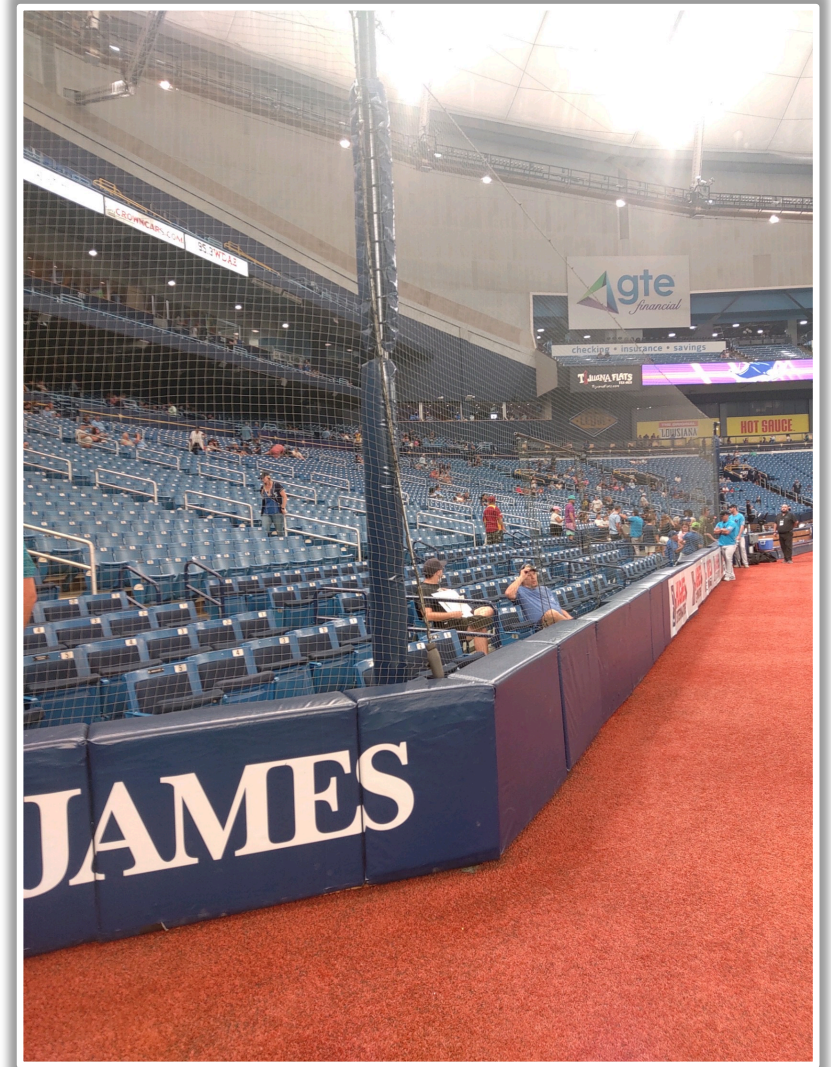

Tropicana Field Ground Rules

LF Fan Safety Netting Photos: