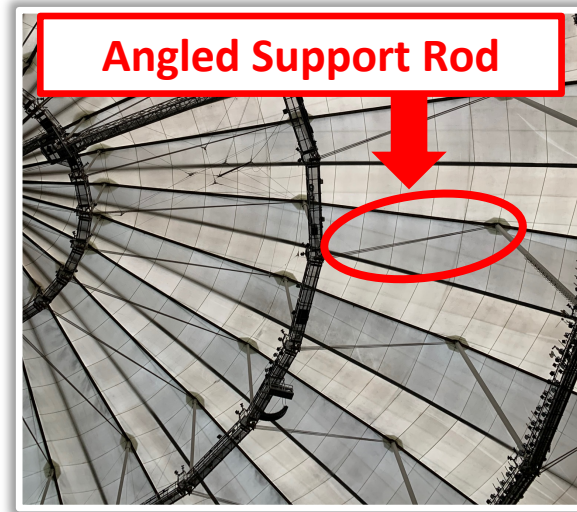

# Tropicana Field Ground Rules

**RULE #8:** Batted ball strikes catwalk, light or suspended object over fair territory:

- a) Batted ball that strikes either of the lower two catwalks (known as the “c-Ring” and the “D-Ring”), including any lights or suspended objects attached to either of those catwalks as well as any angled support rods that connect the “C-Ring” to the masts that support the “D-Ring” in fair territory: **Home Run**

# Tropicana Field Ground Rules

**RULE #8:** Batted ball strikes catwalk, light or suspended object over fair territory:

- b) Batted ball that strikes either of the upper catwalks (known as the “A-Ring” and the “B-Ring”), including the masts that support each of those catwalks as well as any angled support rods that connect the “B-Ring” to the masts that support the “C-Ring” in fair territory: **In Play**. If caught by fielder, batter is out and runners advance at own risk.