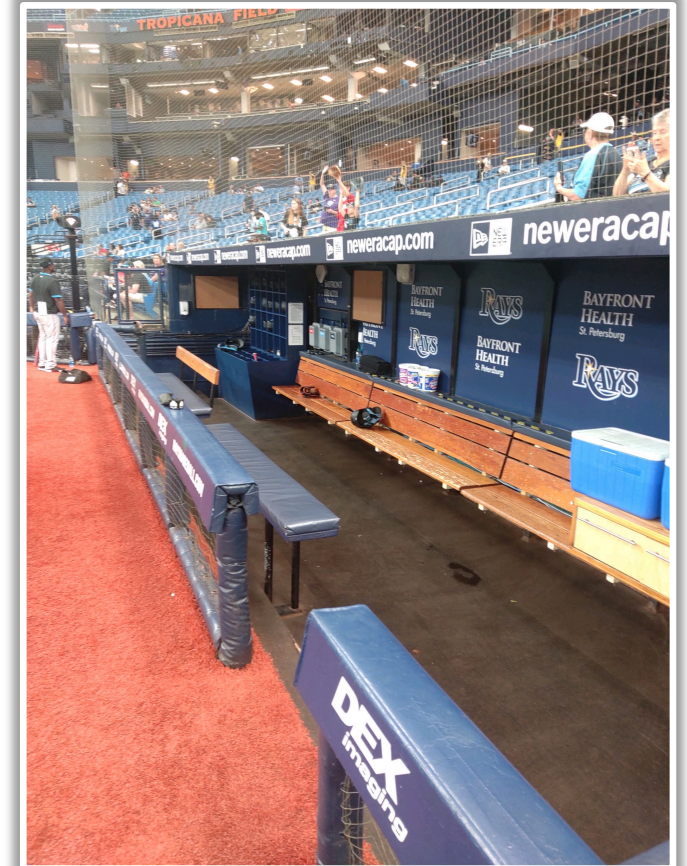

Tropicana Field Ground Rules

3B Dugout Photos: