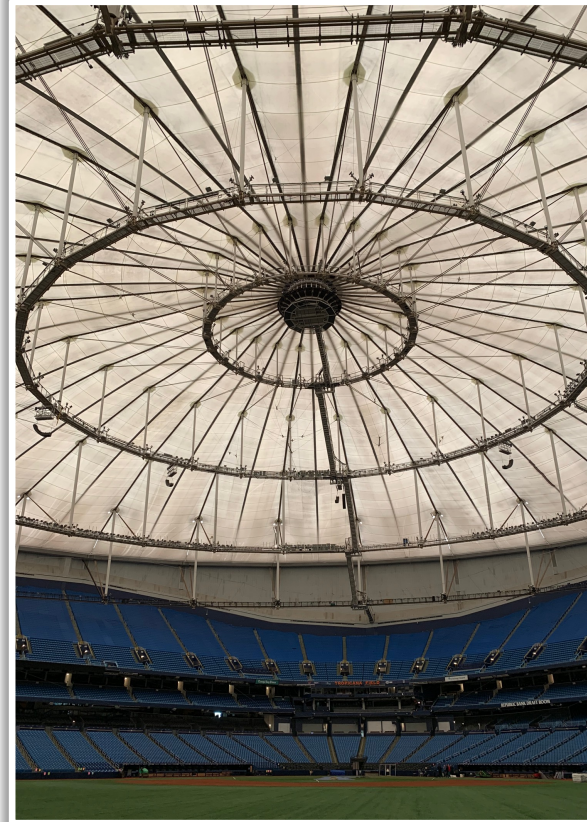

Tropicana Field Ground Rules

RULE #8: Batted ball strikes catwalk, light or suspended object over fair territory:

- c) Batted ball that is not judged a home run and remains on a catwalk, light, or suspended object: **Two Bases**