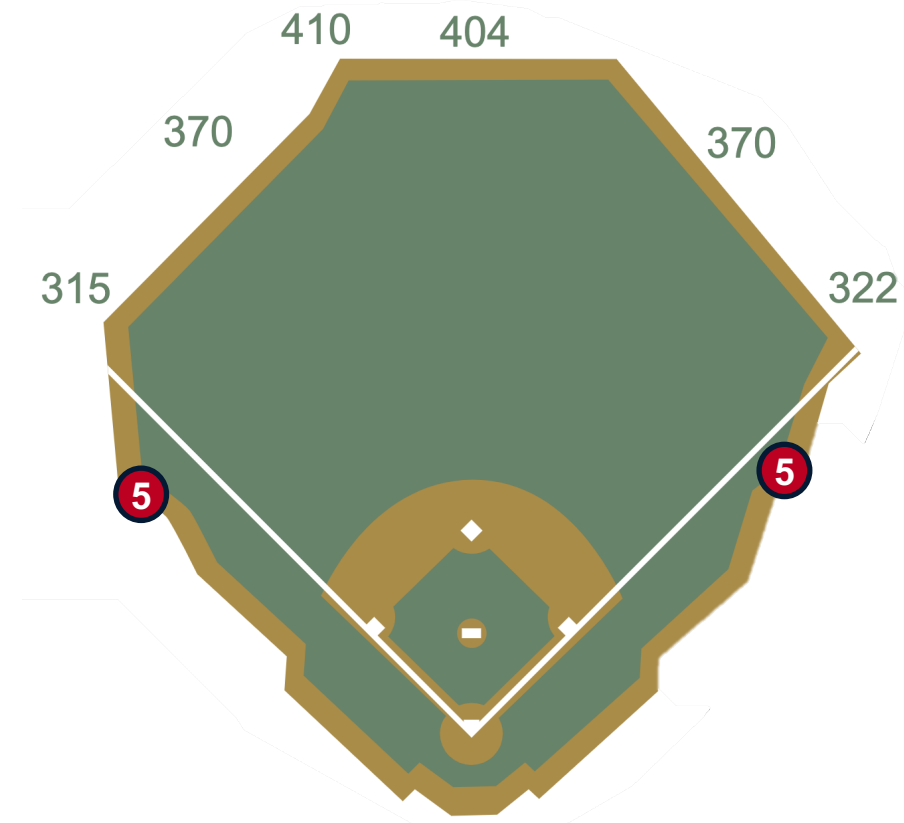

Tropicana Field Ground Rules

RULE #5: Ball striking the bullpen area and rebounding back onto the playing field: **In Play**