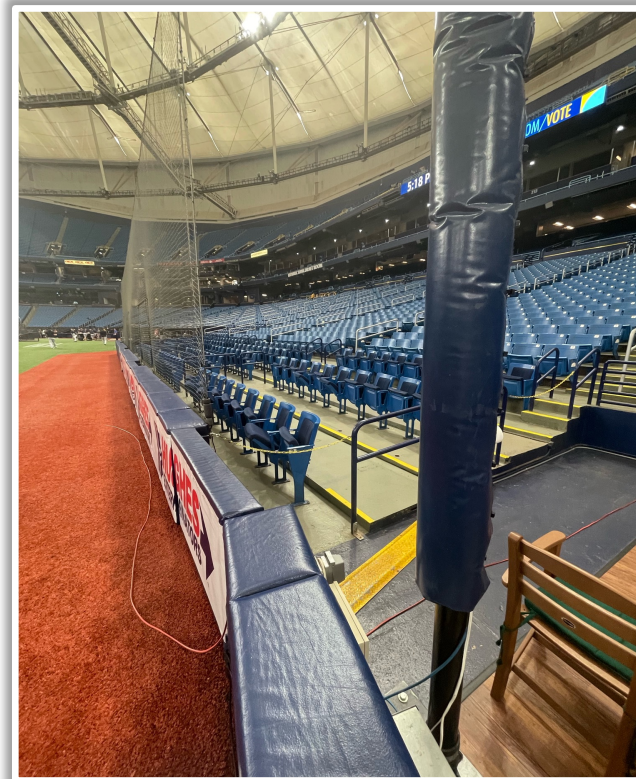

# Tropicana Field Ground Rules

**RULE #1:** A batted or thrown ball striking the protective screen behind the camera wells on the inside portions of the first and third base dugouts: **Out of Play**

# Tropicana Field Ground Rules

**RULE #2:** A batted or thrown ball striking the recessed support pole down the third base line in foul territory: **Out of Play**

# Tropicana Field Ground Rules

**RULE #3:** A batted or thrown ball striking the extended safety netting support pole down the first base line in foul territory: **In Play**