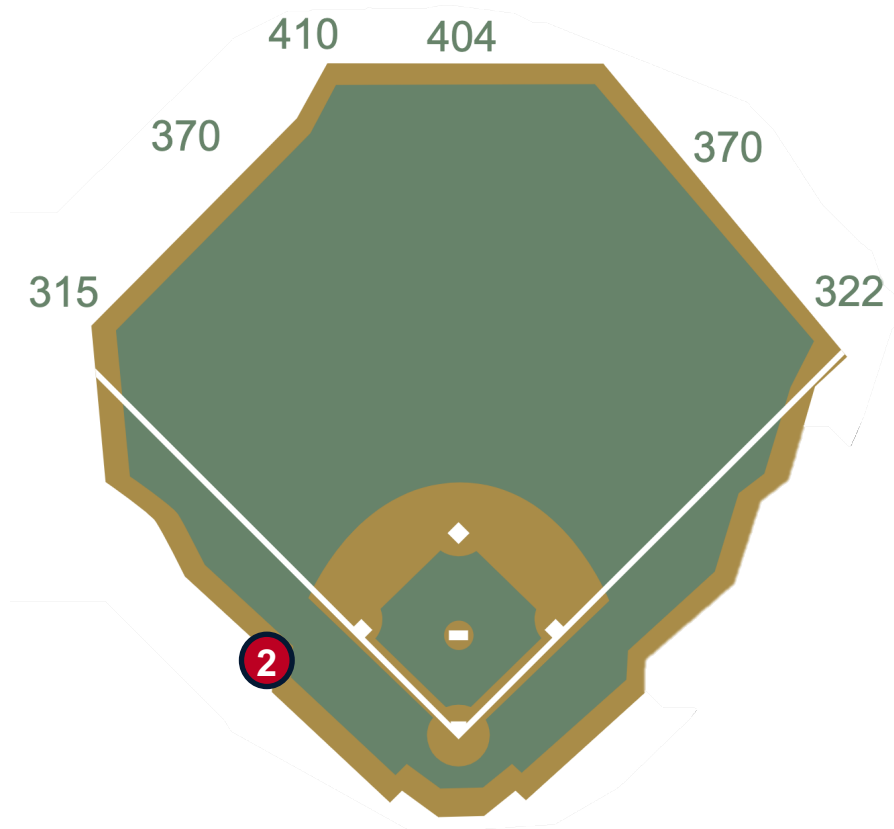

# Tropicana Field Ground Rules

**RULE #1:** A batted or thrown ball striking the protective screen behind the camera wells on the inside portions of the first and third base dugouts: **Out of Play**

# Tropicana Field Ground Rules

**RULE #2:** A batted or thrown ball striking the recessed support pole down the third base line in foul territory: **Out of Play**