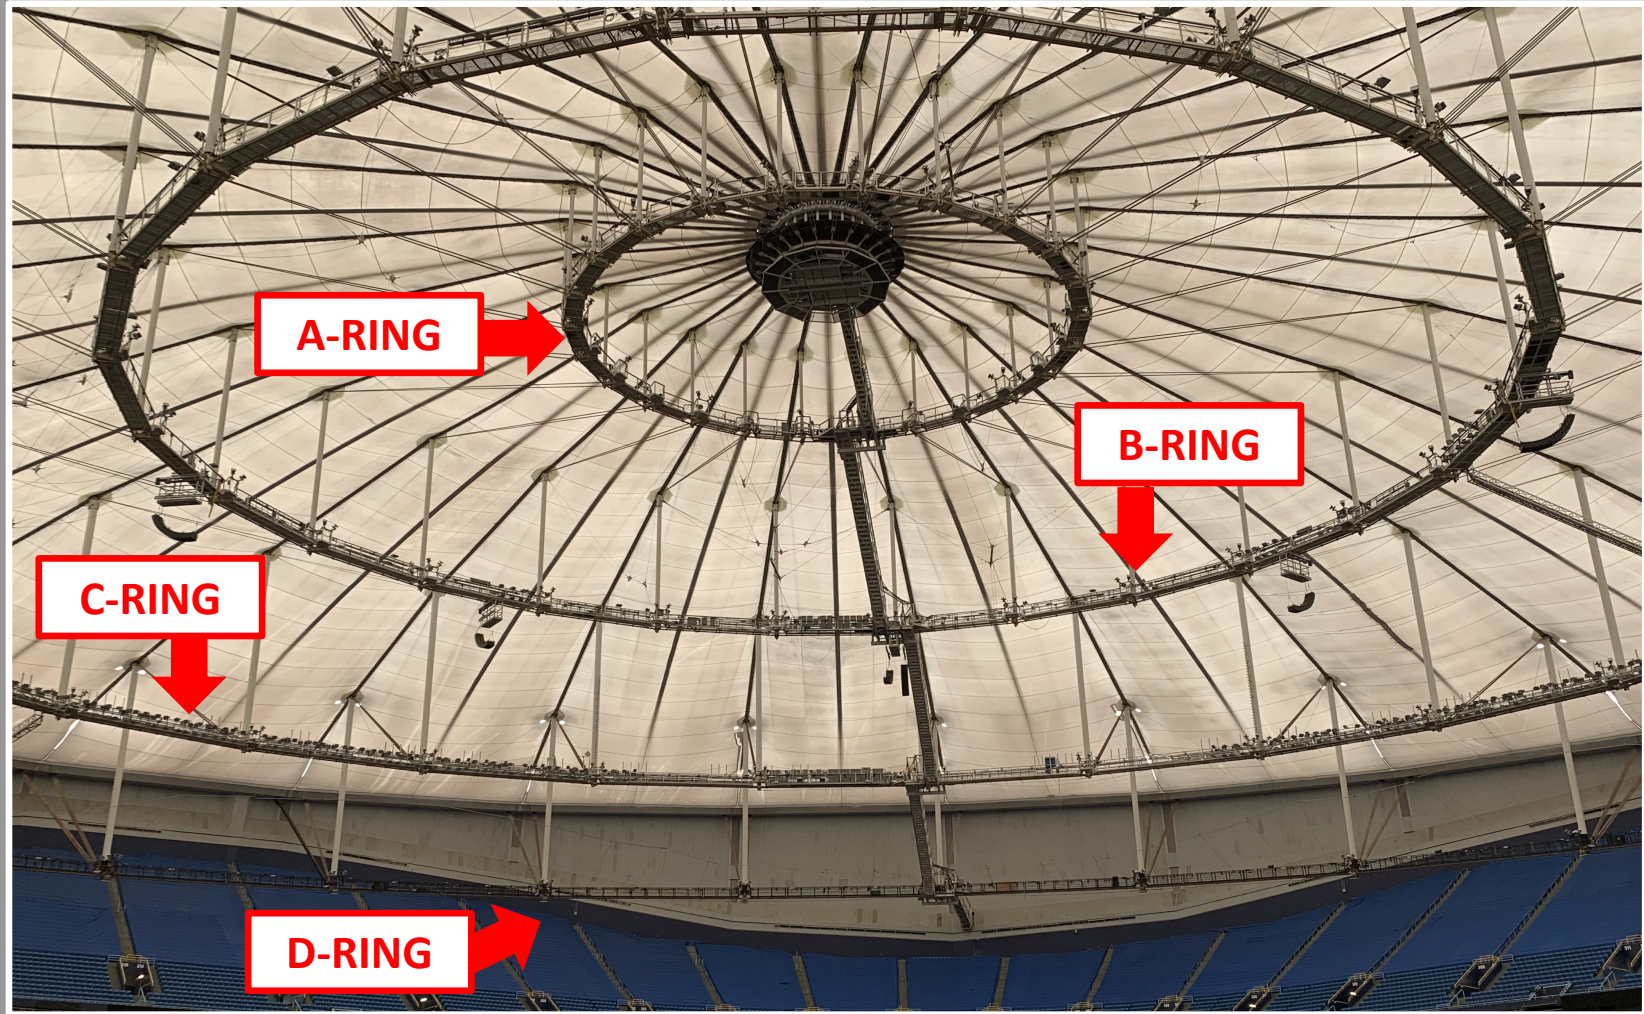

Tropicana Field Ground Rules

Catwalks,
Lights, &
Suspended
Objects: