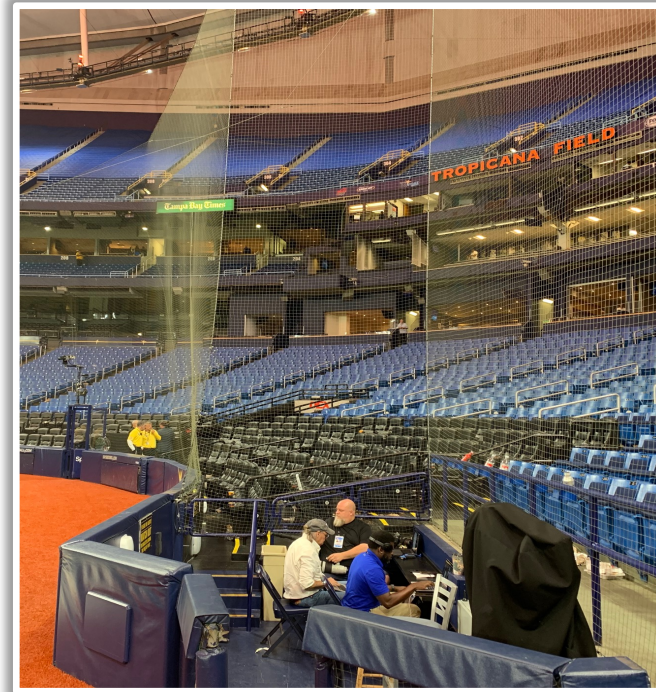

# Tropicana Field Ground Rules

**RULE #1:** A batted or thrown ball striking the protective screen behind the camera wells on the inside portions of the first and third base dugouts: **Out of Play**