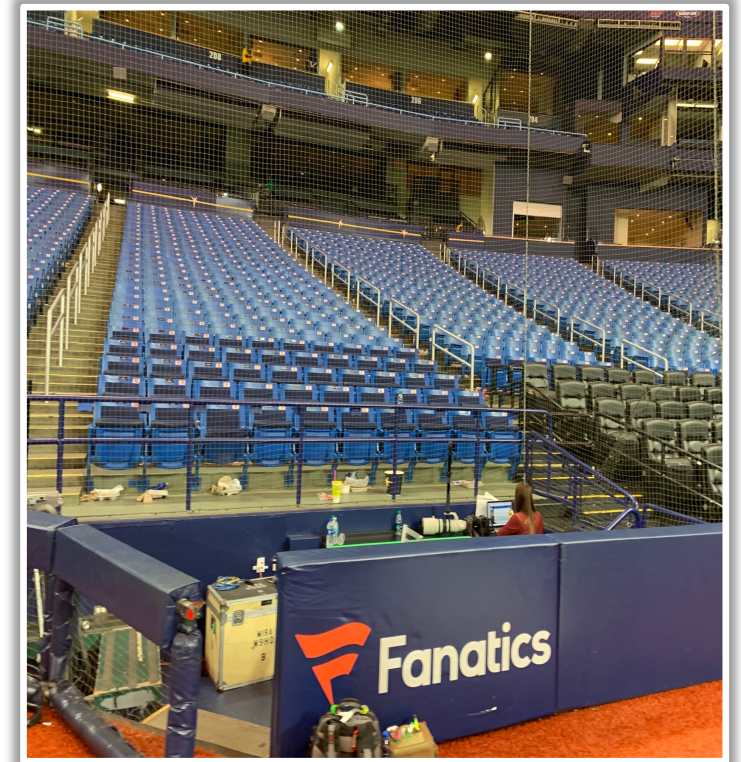

# Tropicana Field Ground Rules

**RULE #1:** A batted or thrown ball striking the protective screen behind the camera wells on the inside portions of the first and third base dugouts: **Out of Play**