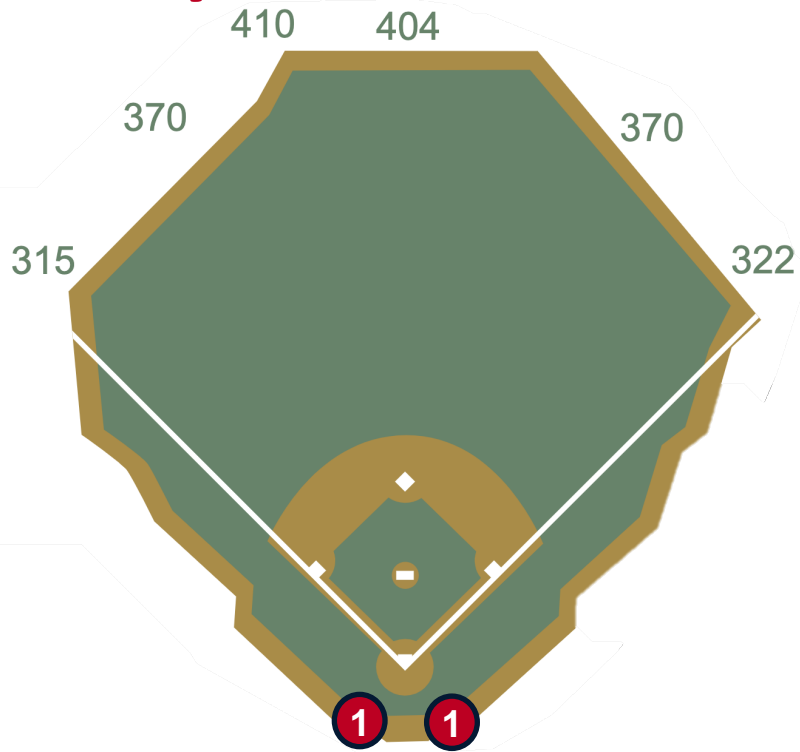

# Tropicana Field Ground Rules

**RULE #2:** A batted or thrown ball striking the recessed support pole down the third base line in foul territory: **Out of Play**