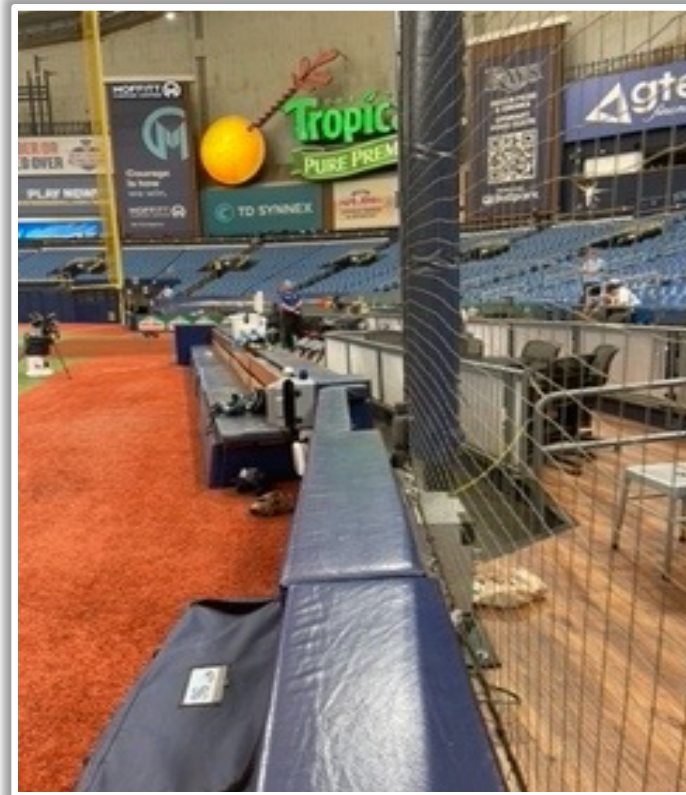

# Tropicana Field Ground Rules

**RULE #1:** A batted or thrown ball striking the protective screen behind the camera wells on the inside portions of the first and third base dugouts: **Out of Play**

# Tropicana Field Ground Rules

**RULE #2:** A batted or thrown ball striking the recessed support pole down the third base line in foul territory: **Out of Play**

# Tropicana Field Ground Rules

**RULE #3:** A batted or thrown ball striking the extended safety netting support pole down the first base line in foul territory: **In Play**