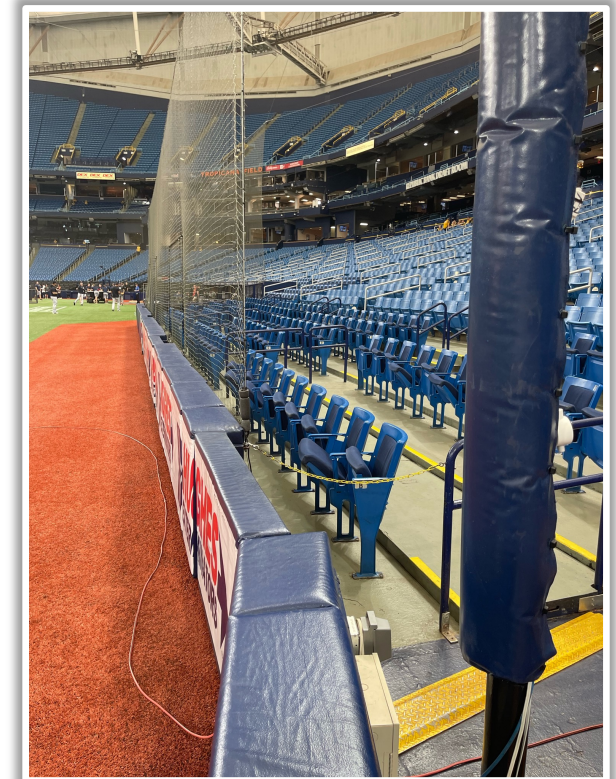

# Tropicana Field Ground Rules

**RULE #1:** A batted or thrown ball striking the protective screen behind the camera wells on the inside portions of the first and third base dugouts: **Out of Play**

# Tropicana Field Ground Rules

**RULE #2:** A batted or thrown ball striking the recessed support pole down the third base line in foul territory: **Out of Play**

# Tropicana Field Ground Rules

**RULE #3:** A batted or thrown ball striking the extended safety netting support pole down the first base line in foul territory: **In Play**