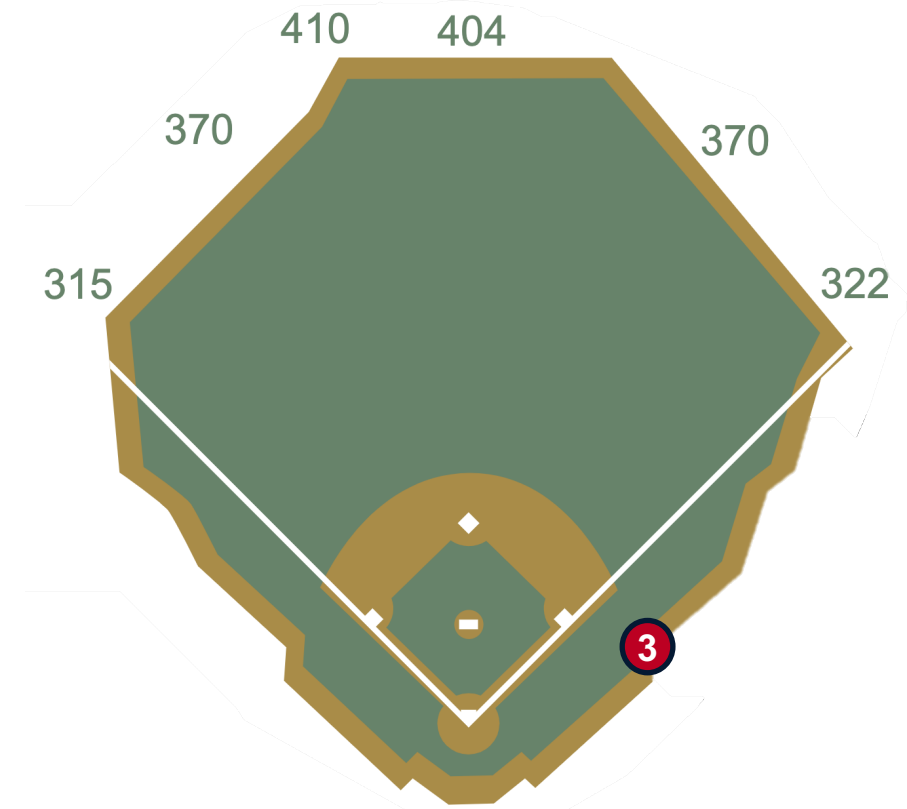

Tropicana Field Ground Rules

RULE #3: A batted or thrown ball striking the extended safety netting support pole down the first base line in foul territory: **In Play**