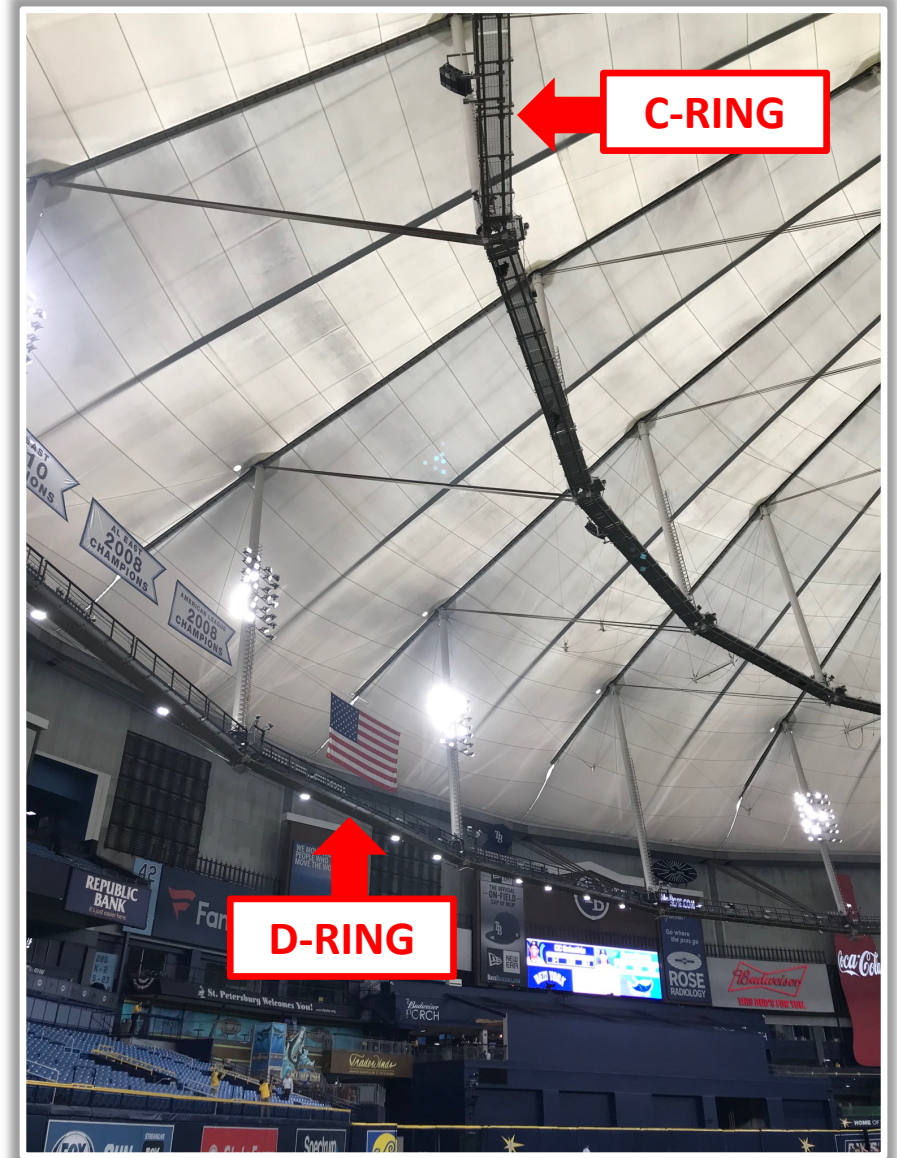

# Tropicana Field Ground Rules

Catwalks,  
Lights, &  
Suspended  
Objects:

# Tropicana Field Ground Rules

**RULE #8:** Batted ball strikes catwalk, light or suspended object over fair territory:

- a) Batted ball that strikes either of the lower two catwalks (known as the “c-Ring” and the “D-Ring”), including any lights or suspended objects attached to either of those catwalks as well as any angled support rods that connect the “C-Ring” to the masts that support the “D-Ring” in fair territory: **Home Run**