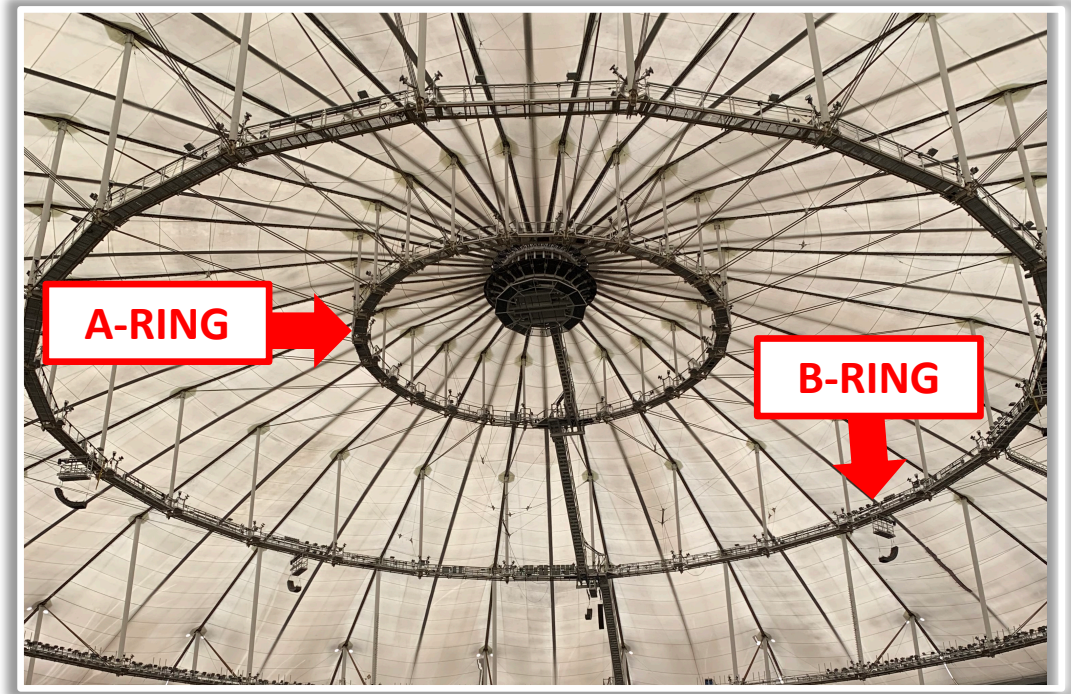

# Tropicana Field Ground Rules

**RULE #8:** Batted ball strikes catwalk, light or suspended object over fair territory:

- a) Batted ball that strikes either of the lower two catwalks (known as the “c-Ring” and the “D-Ring”), including any lights or suspended objects attached to either of those catwalks as well as any angled support rods that connect the “C-Ring” to the masts that support the “D-Ring” in fair territory: **Home Run**

# Tropicana Field Ground Rules

**RULE #8:** Batted ball strikes catwalk, light or suspended object over fair territory:

- b) Batted ball that strikes either of the upper catwalks (known as the “A-Ring” and the “B-Ring”), including the masts that support each of those catwalks as well as any angled support rods that connect the “B-Ring” to the masts that support the “C-Ring” in fair territory: **In Play**. If caught by fielder, batter is out and runners advance at own risk.