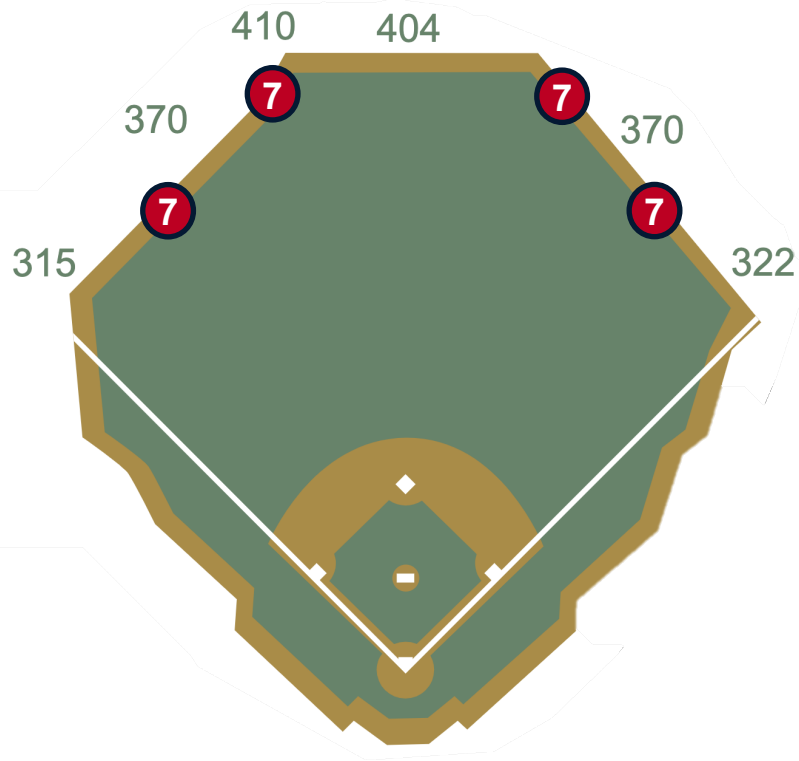

Tropicana Field Ground Rules

RULE #7: Batted ball strikes beyond the yellow line, including the fan safety railing: **Home Run**