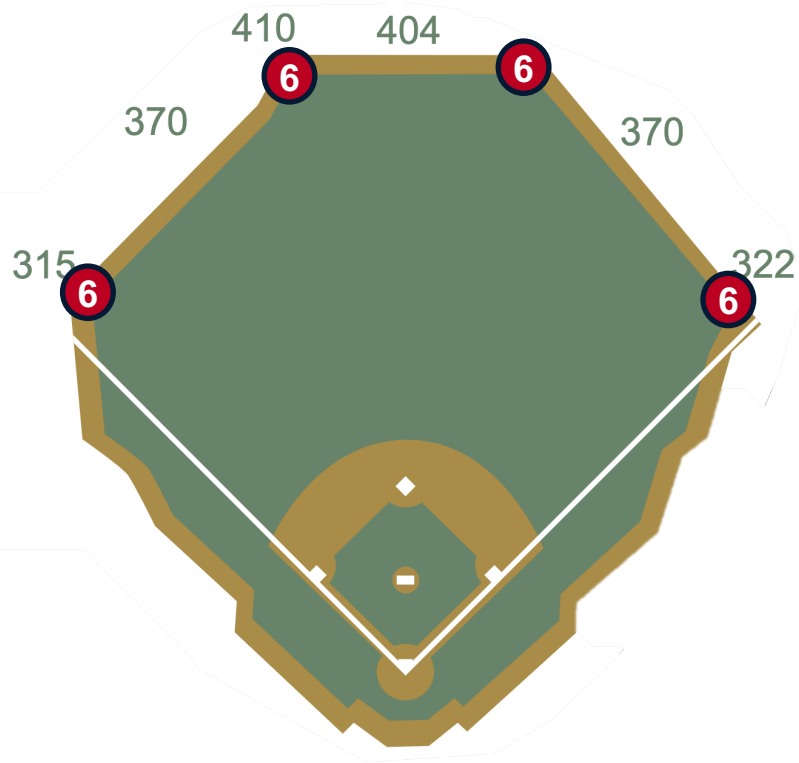

Tropicana Field Ground Rules

RULE #6: Batted ball strikes the higher wall at a point above the lower wall and bounds over the lower wall: **Home Run**