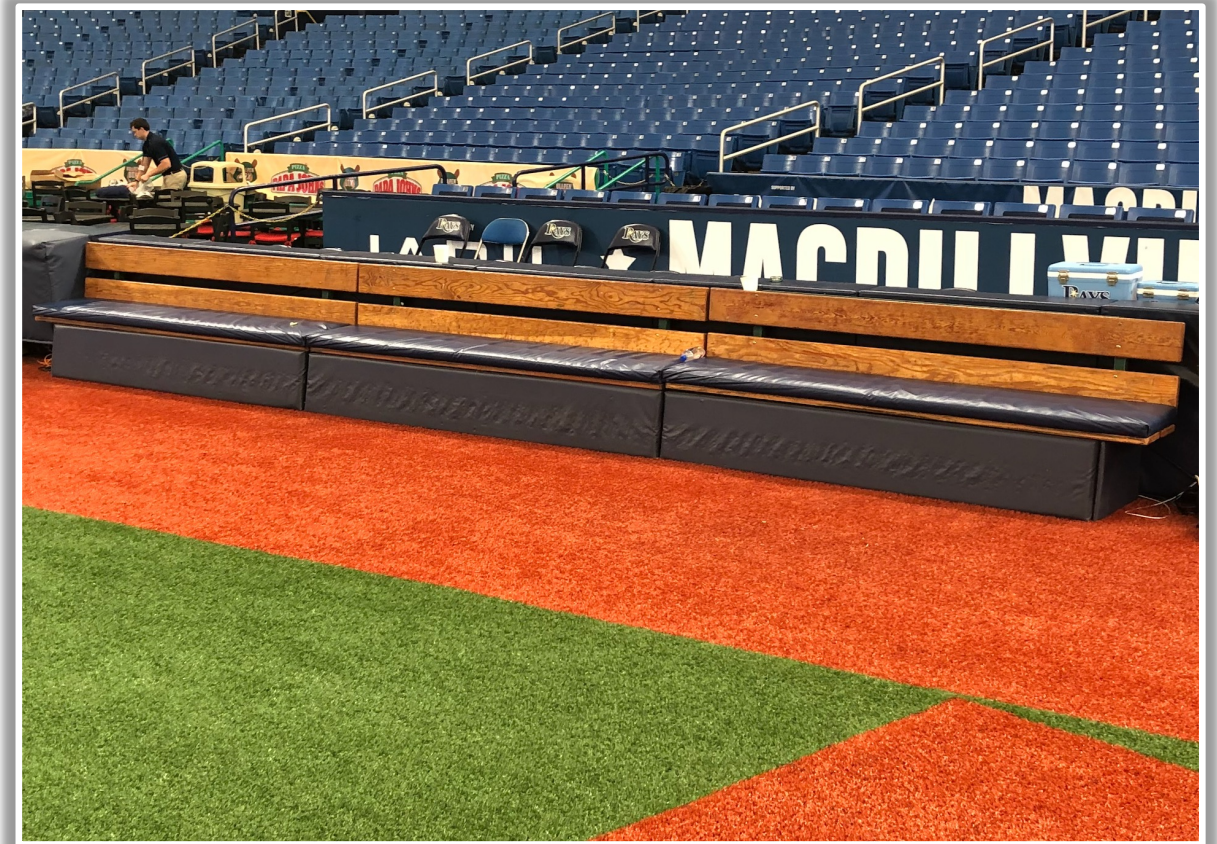

Tropicana Field Ground Rules

RULE #5: Ball striking the bullpen area and rebounding back onto the playing field: **In Play**