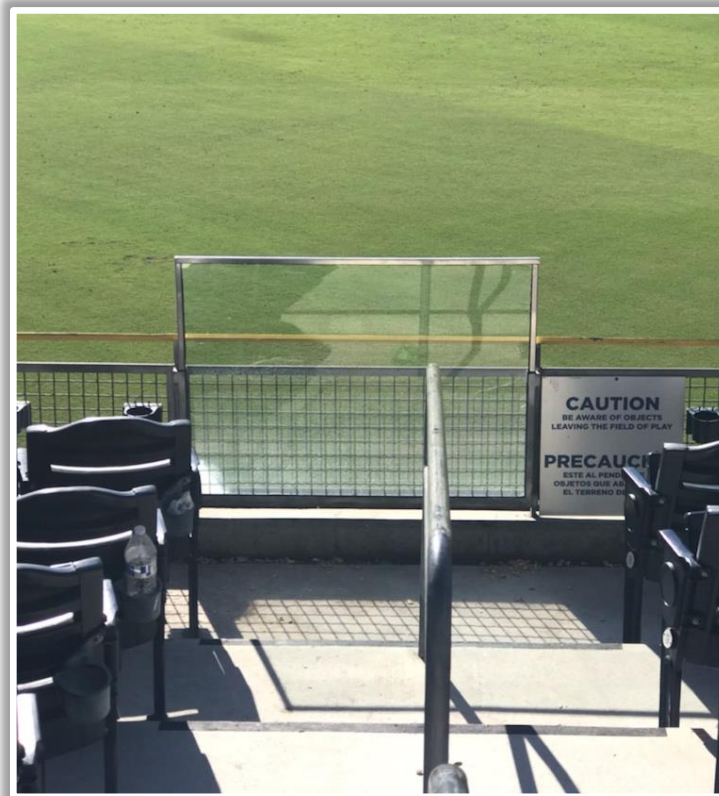

Petco Park Ground Rules

RULE #6: Ball striking the top of the right field videoboard wall (including both the padding and concrete portions on the top of the wall), regardless of whether it continues into the stands, stays on top of the wall or rebounds onto the playing field

Petco Park Ground Rules

RULE #8: Ball in flight striking the top of the metal safety railing at the Right Field Porch and bounding into the stands: **Home Run**

Petco Park Ground Rules

RULE #9: Ball in flight striking to the left of the vertical yellow line of the metal safety railing at the Right Field Porch above padding: **Home Run**

Petco Park Ground Rules

RULE #10: Ball in flight striking on or to the right of the vertical yellow line of the metal safety railing at the Right Field Porch at a point above padding and bounding over the blue padding to the left of the yellow line: **Home Run**

Petco Park Ground Rules

RULE #11: Ball in flight striking plexiglass partition above yellow line of the metal safety railing at the Right Field Porch: **Home Run**

Petco Park Ground Rules

RULE #12: Bounding ball striking plexiglass partition above yellow line of the metal safety railing at the Right Field Porch: **Two Bases**