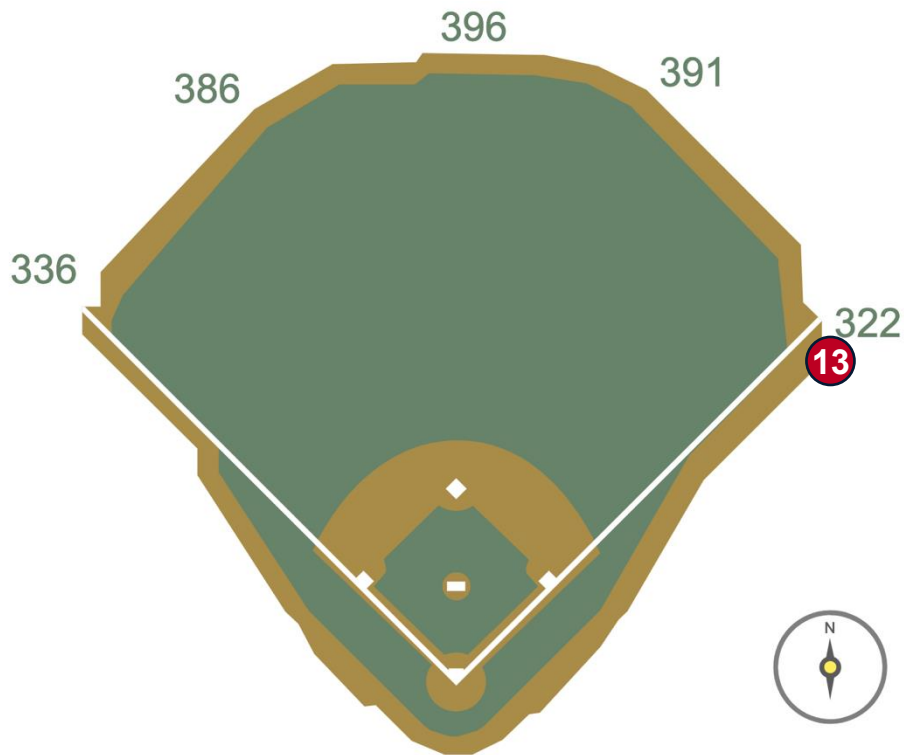

Petco Park Ground Rules

RULE #13: Any ball, batted, thrown or otherwise striking the plexiglass partition above the metal safety railing and rebounding onto the field: **Dead Ball**