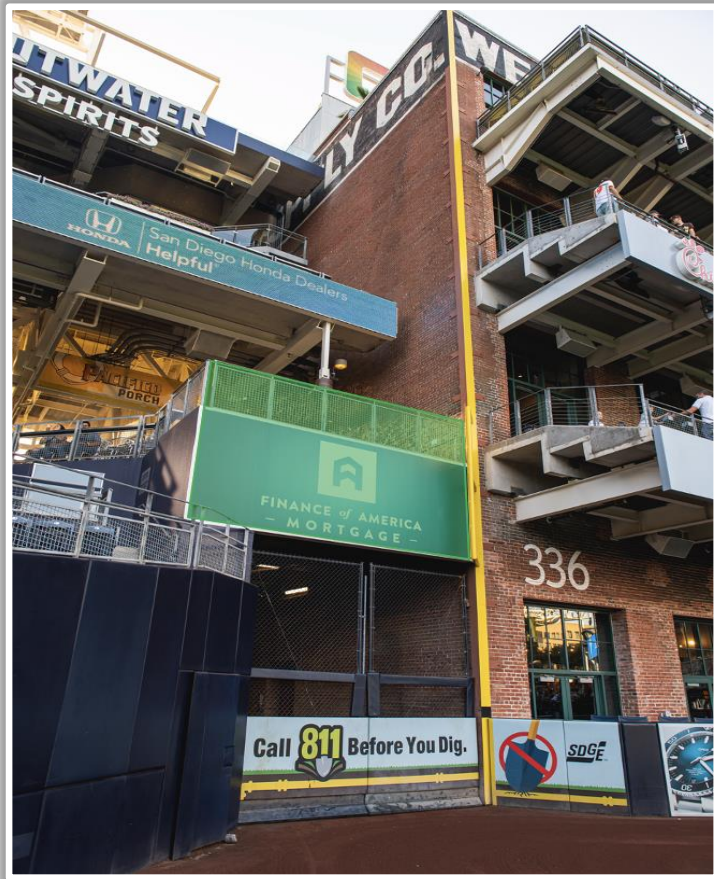

Backstop Photos:

Petco Park Ground Rules

3B Dugout Photos:

| Petco Park Ground Rules

3B iPad Camera Photos:

3B Batter Camera

A ball that strikes the camera behind the netting and enclosed padding is **live and in play** unless it becomes lodged or is otherwise deemed unplayable (i.e. goes completely through the netting).

Petco Park Ground Rules

LF Fan Safety Netting Photos:

Petco Park Ground Rules

LF Corner Photos:

A fair bounding ball striking the signage above the gate in the LF Corner is **live and in play.**

Petco Park Ground Rules