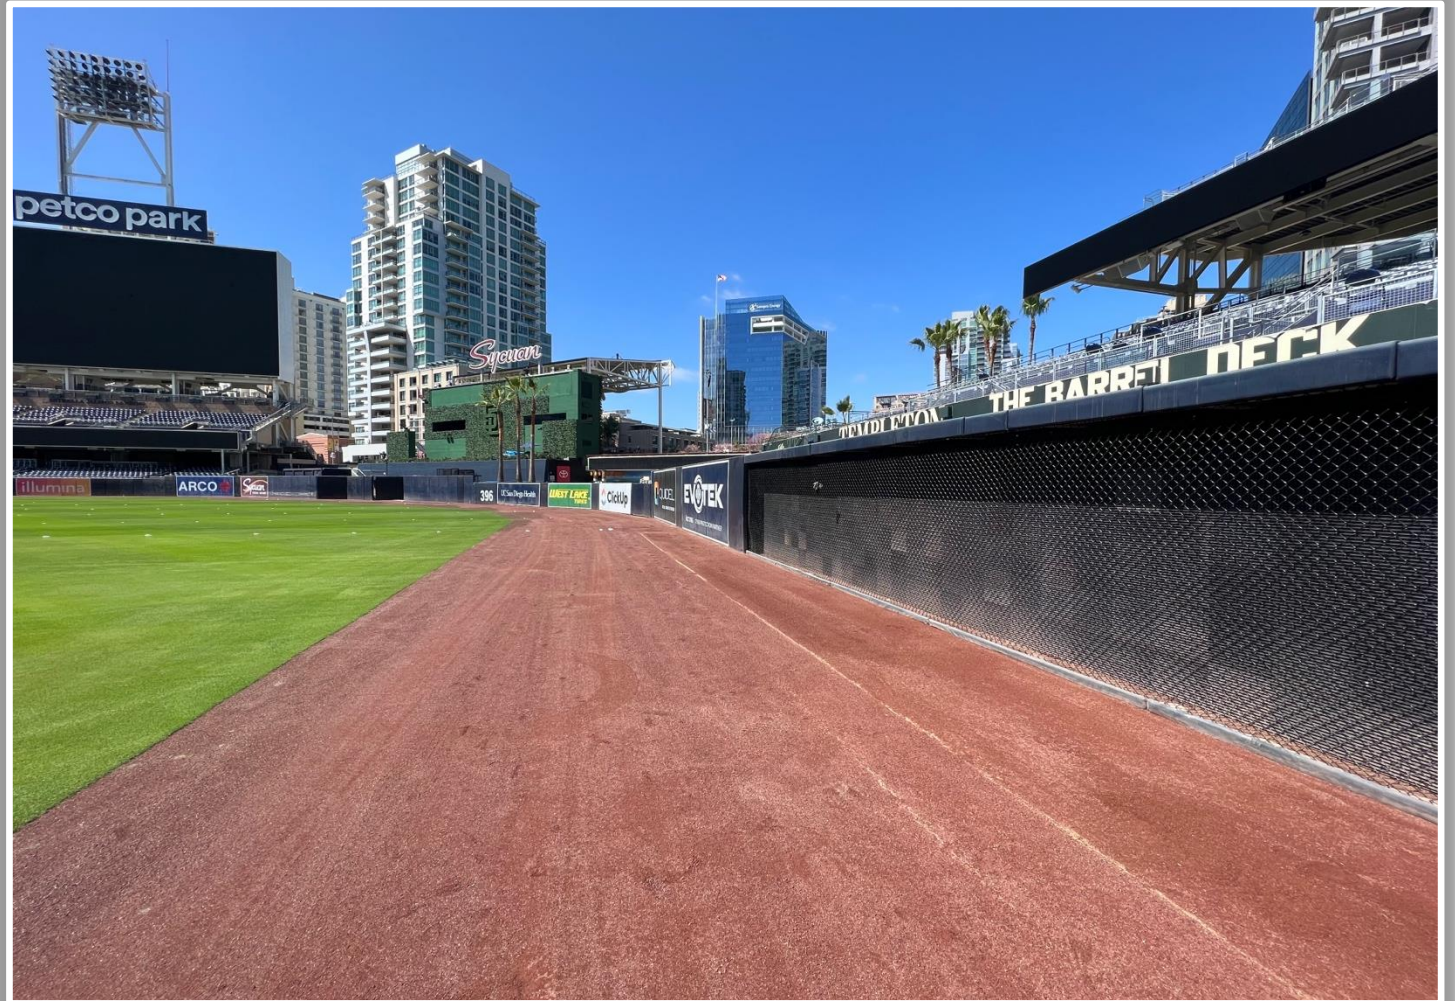

| Petco Park Ground Rules

RF Wall Photos: