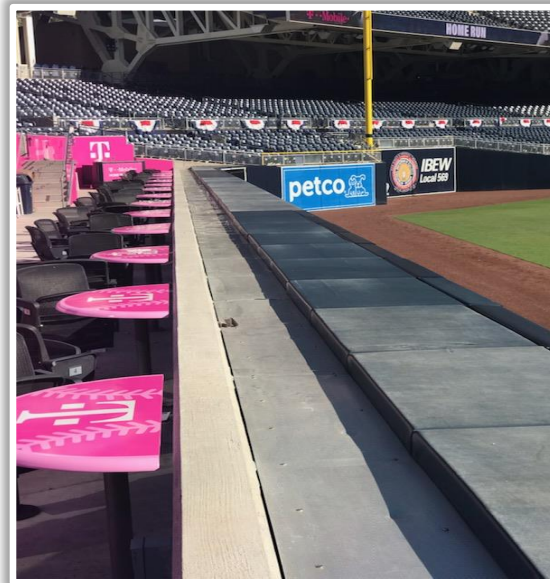

Petco Park Ground Rules

RULE #3: Ball in flight striking foul side of the Western Metal Supply Building, including non-yellow side of metal facing attached to the corner of the building: **Foul Ball**

Petco Park Ground Rules

RULE #4: Fair bounding ball bouncing into the seating area of the fair side of the Western Metal Supply Building and back onto the playing field: **Out of Play**

Petco Park Ground Rules

RULE #5: Ball in flight striking recessed batter's eye in left-center field:
Home Run

Petco Park Ground Rules

RULE #6: Ball striking the top of the right field videoboard wall (including both the padding and concrete portions on the top of the wall), regardless of whether it continues into the stands, stays on top of the wall or rebounds onto the playing field

- Batted ball in flight: **Home Run**
- Batted bounding ball or thrown ball: **Out of Play**

Petco Park Ground Rules

RULE #7: Ball in flight striking metal safety railing at the Right Field Porch and rebounding onto the playing field: **In Play**