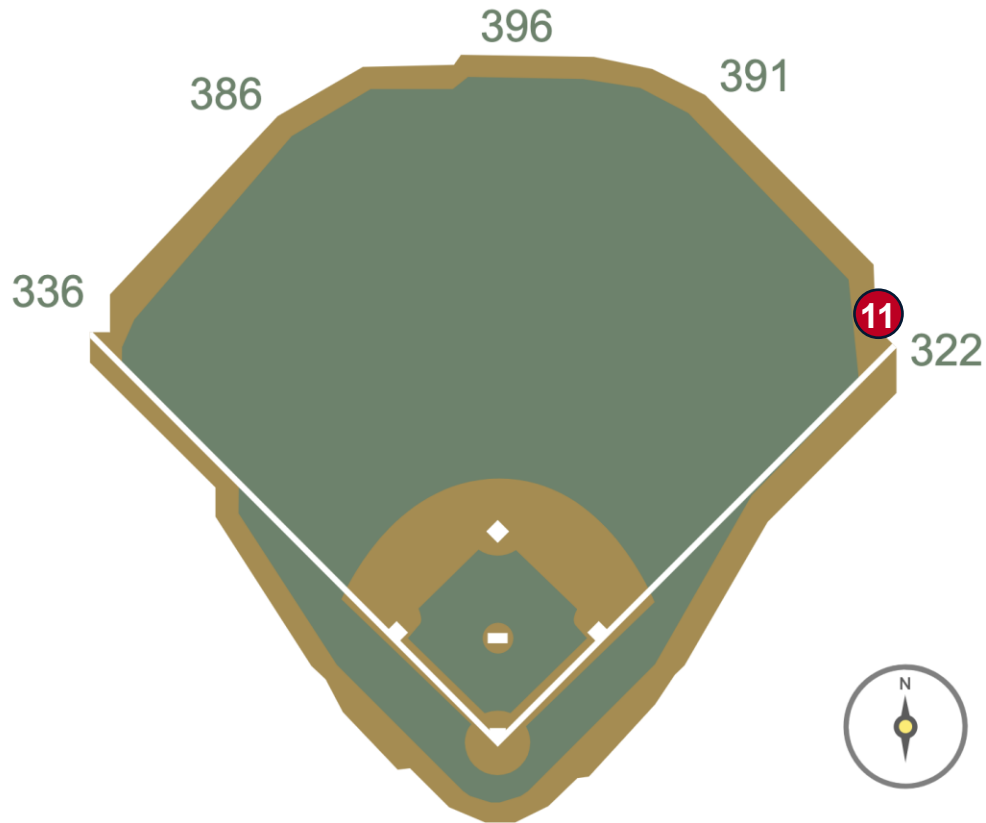

Petco Park Ground Rules

RULE #11: Ball in flight striking plexiglass partition above yellow line of the metal safety railing at the Right Field Porch: **Home Run**