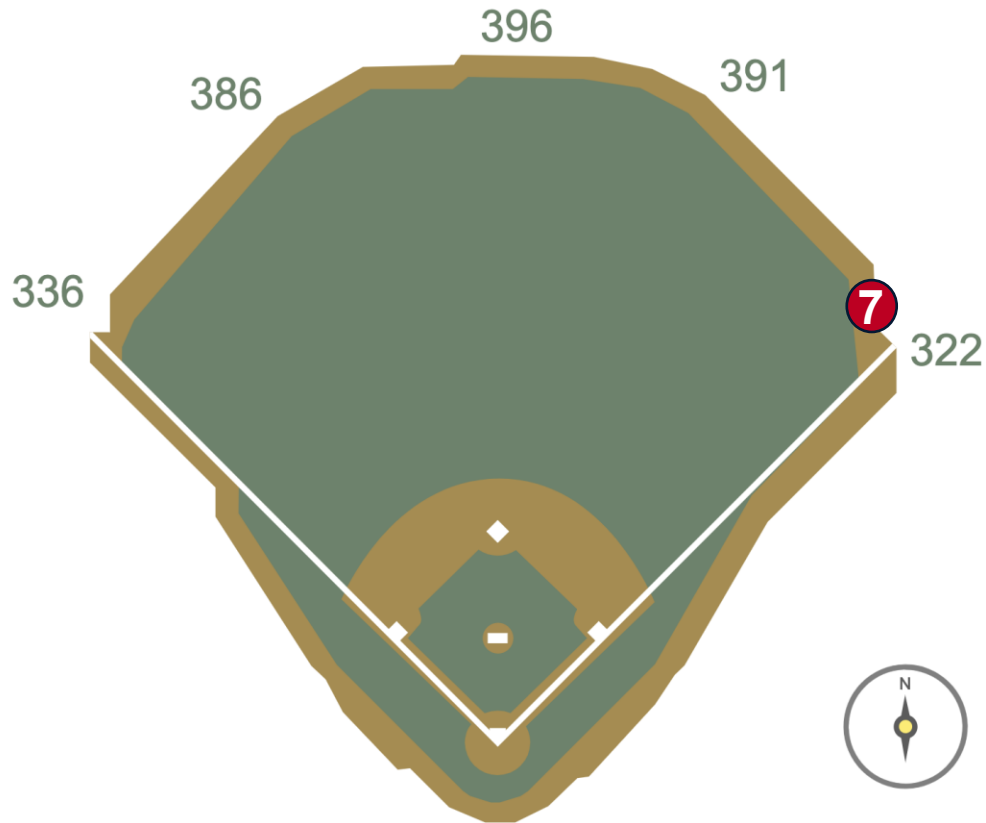

Petco Park Ground Rules

RULE #7: Ball in flight striking metal safety railing at the Right Field Porch and rebounding onto the playing field: **In Play**