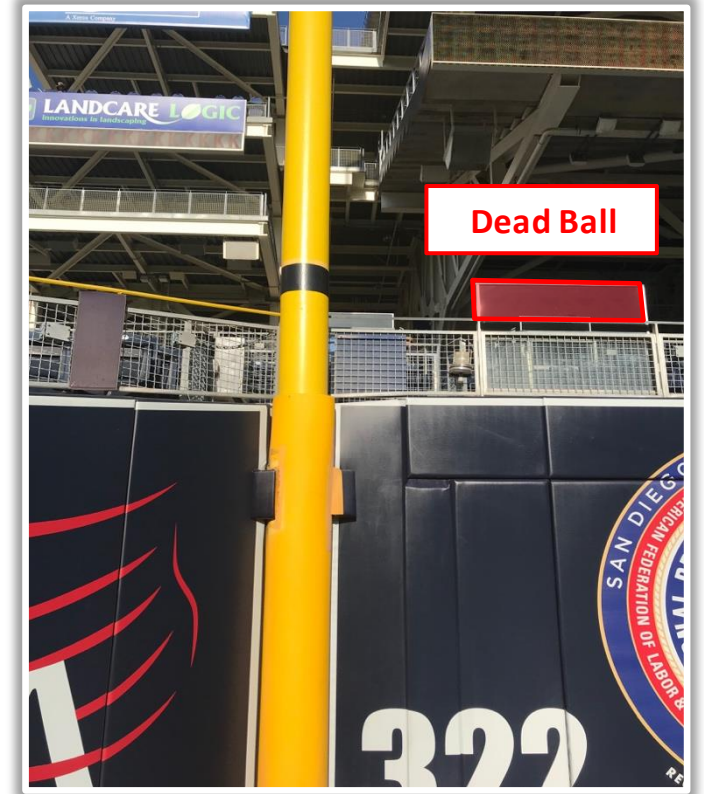

Petco Park Ground Rules

RULE #8: Ball in flight striking the top of the metal safety railing at the Right Field Porch and bounding into the stands: **Home Run**

Petco Park Ground Rules

RULE #9: Ball in flight striking to the left of the vertical yellow line of the metal safety railing at the Right Field Porch above padding: **Home Run**

Petco Park Ground Rules

RULE #10: Ball in flight striking on or to the right of the vertical yellow line of the metal safety railing at the Right Field Porch at a point above padding and bounding over the blue padding to the left of the yellow line: **Home Run**

Petco Park Ground Rules

RULE #11: Ball in flight striking plexiglass partition above yellow line of the metal safety railing at the Right Field Porch: **Home Run**

Petco Park Ground Rules

RULE #12: Bounding ball striking plexiglass partition above yellow line of the metal safety railing at the Right Field Porch: **Two Bases**

Petco Park Ground Rules

RULE #13: Any ball, batted, thrown or otherwise striking the plexiglass partition above the metal safety railing and rebounding onto the field: **Dead Ball**

Petco Park Ground Rules