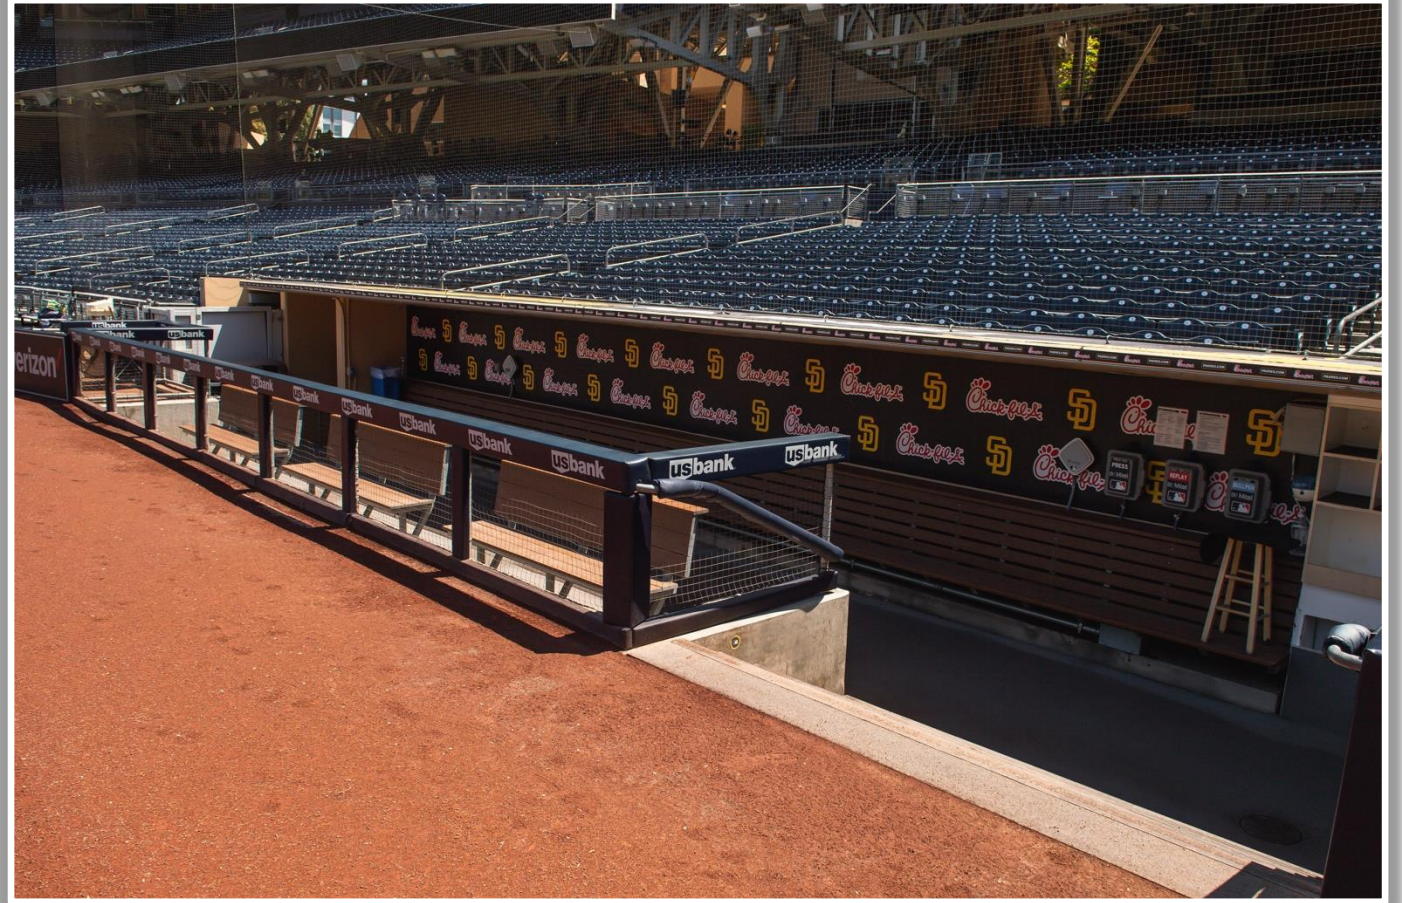

RULE #4: Fair bounding ball bouncing into the seating area of the fair side of the Western Metal Supply Building and back onto the playing field: **Out of Play**

Petco Park Ground Rules

RULE #5: Ball in flight striking recessed batter's eye in left-center field:
Home Run

Petco Park Ground Rules

RULE #6: Ball striking the top of the right field videoboard wall (including both the padding and concrete portions on the top of the wall), regardless of whether it continues into the stands, stays on top of the wall or rebounds onto the playing field

1B iPad Camera Photos:

1B Pitcher Camera

1B Batter Camera

A ball that strikes the camera behind the netting and enclosed padding is **live and in play** unless it becomes lodged or is otherwise deemed unplayable (i.e. goes completely through the netting).

Petco Park Ground Rules

1B Dugout Photos:

Petco Park

2026 Ground Rules

Date: March 25, 2026