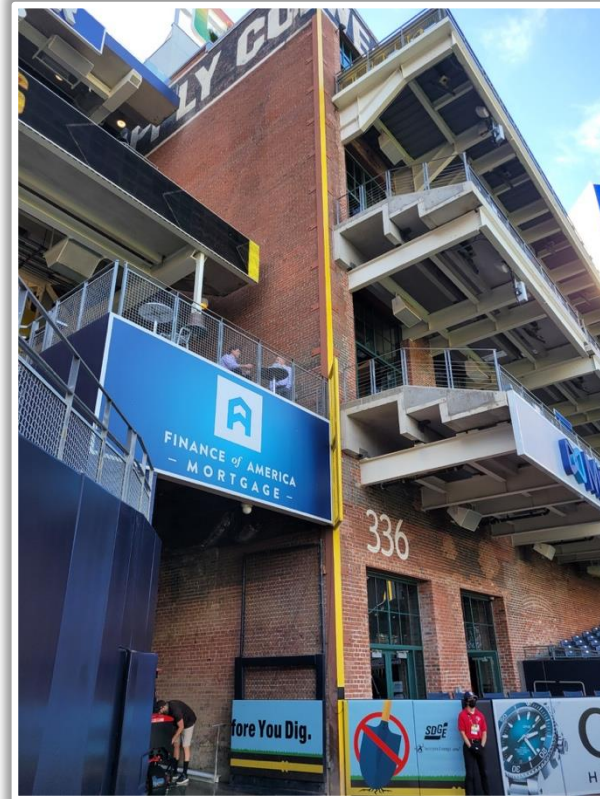

Petco Park

2026 Ground Rules

Date: March 25, 2026

Petco Park Ground Rules

RULE #1: Ball enters warning track adjacent to either side of the dugout seats: **In Play**

Petco Park Ground Rules

RULE #2: Ball in flight striking fair side of the Western Metal Supply Building, including yellow side of metal facing attached to the corner of the building: **Home Run**

Petco Park Ground Rules

RULE #3: Ball in flight striking foul side of the Western Metal Supply Building, including non-yellow side of metal facing attached to the corner of the building: **Foul Ball**

Petco Park Ground Rules

RULE #4: Fair bounding ball bouncing into the seating area of the fair side of the Western Metal Supply Building and back onto the playing field: **Out of Play**

Petco Park Ground Rules

RULE #5: Ball in flight striking recessed batter's eye in left-center field:
Home Run

Petco Park Ground Rules

RULE #6: Ball striking the top of the right field videoboard wall (including both the padding and concrete portions on the top of the wall), regardless of whether it continues into the stands, stays on top of the wall or rebounds onto the playing field