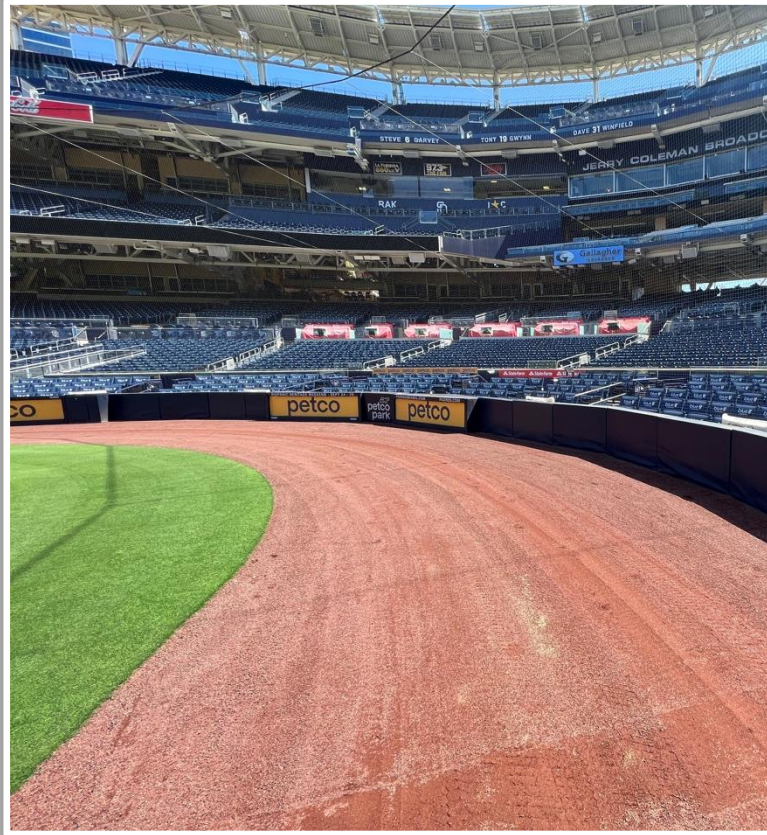

Petco Park Ground Rules

Backstop Photos: