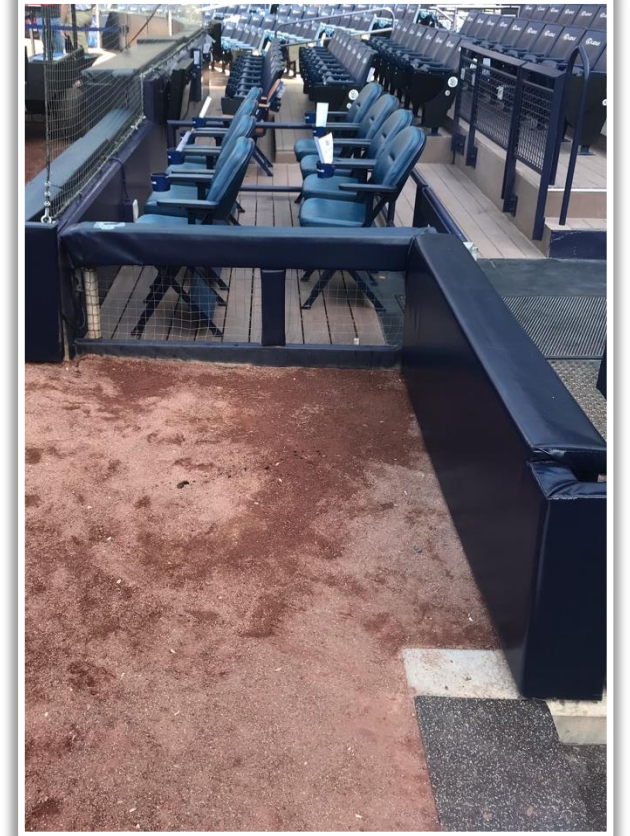

Petco Park

2026 Ground Rules

Date: March 25, 2026

Petco Park Ground Rules

RULE #1: Ball enters warning track adjacent to either side of the dugout seats: **In Play**

Petco Park Ground Rules

RULE #2: Ball in flight striking fair side of the Western Metal Supply Building, including yellow side of metal facing attached to the corner of the building: **Home Run**

Petco Park Ground Rules

RULE #3: Ball in flight striking foul side of the Western Metal Supply Building, including non-yellow side of metal facing attached to the corner of the building: **Foul Ball**

Petco Park Ground Rules

RULE #4: Fair bounding ball bouncing into the seating area of the fair side of the Western Metal Supply Building and back onto the playing field: **Out of Play**

Petco Park Ground Rules

RULE #5: Ball in flight striking recessed batter's eye in left-center field:
Home Run

Petco Park Ground Rules

RULE #6: Ball striking the top of the right field videoboard wall (including both the padding and concrete portions on the top of the wall), regardless of whether it continues into the stands, stays on top of the wall or rebounds onto the playing field