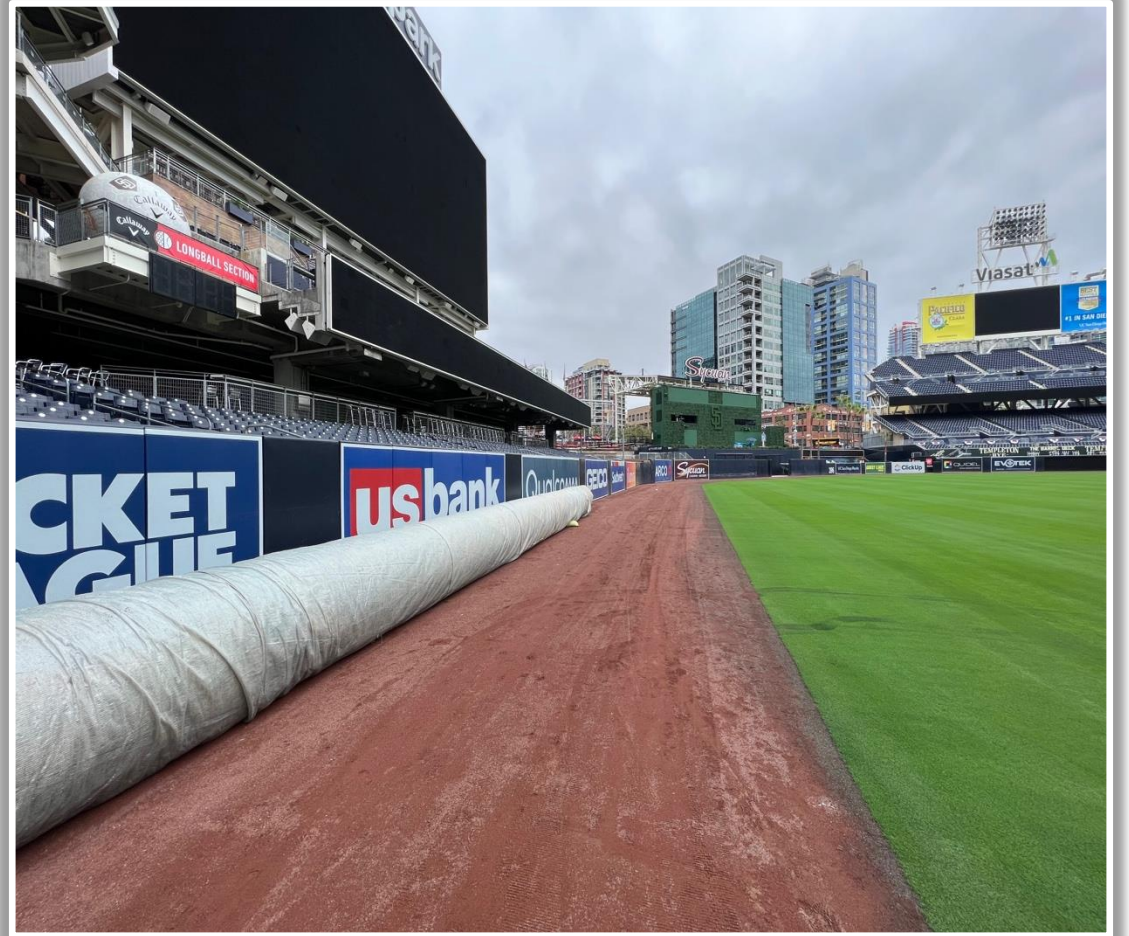

Petco Park Ground Rules

LF Wall Photos: