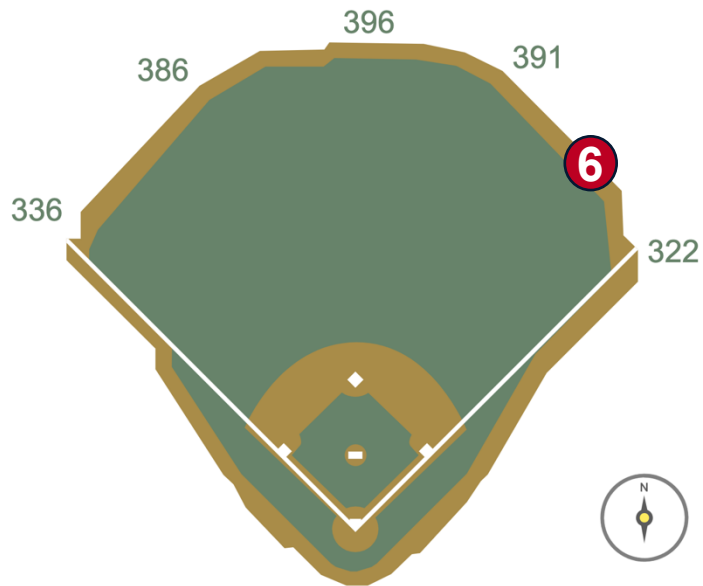

Petco Park Ground Rules

RULE #6: Ball striking the top of the right field videoboard wall (including both the padding and concrete portions on the top of the wall), regardless of whether it continues into the stands, stays on top of the wall or rebounds onto the playing field

- Batted ball in flight: **Home Run**
- Batted bounding ball or thrown ball: **Out of Play**