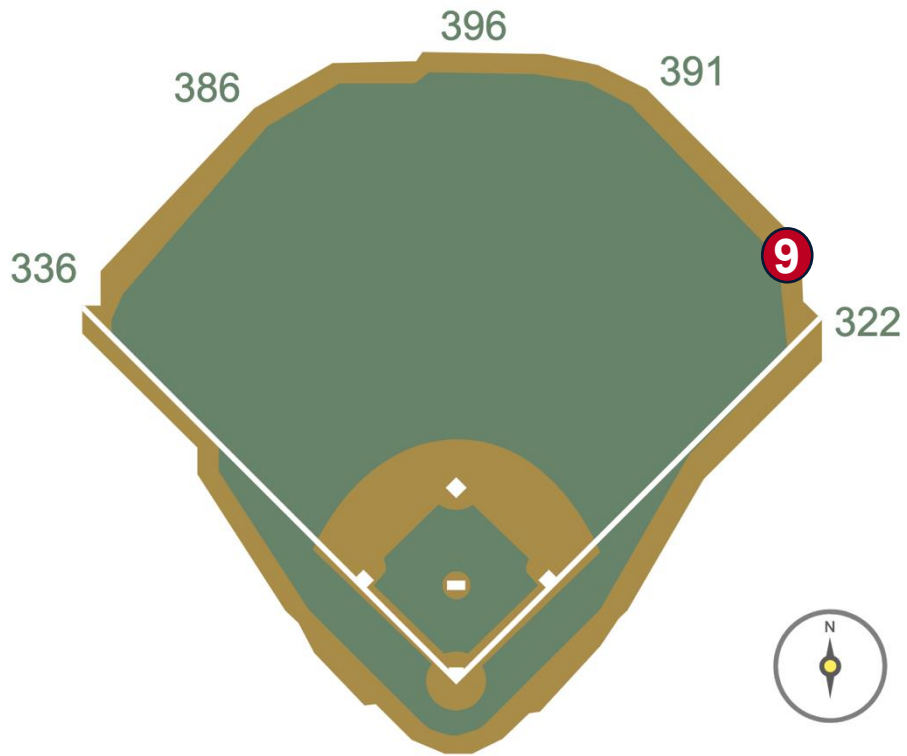

Petco Park Ground Rules

RULE #9: Ball in flight striking to the left of the vertical yellow line of the metal safety railing at the Right Field Porch above padding: **Home Run**