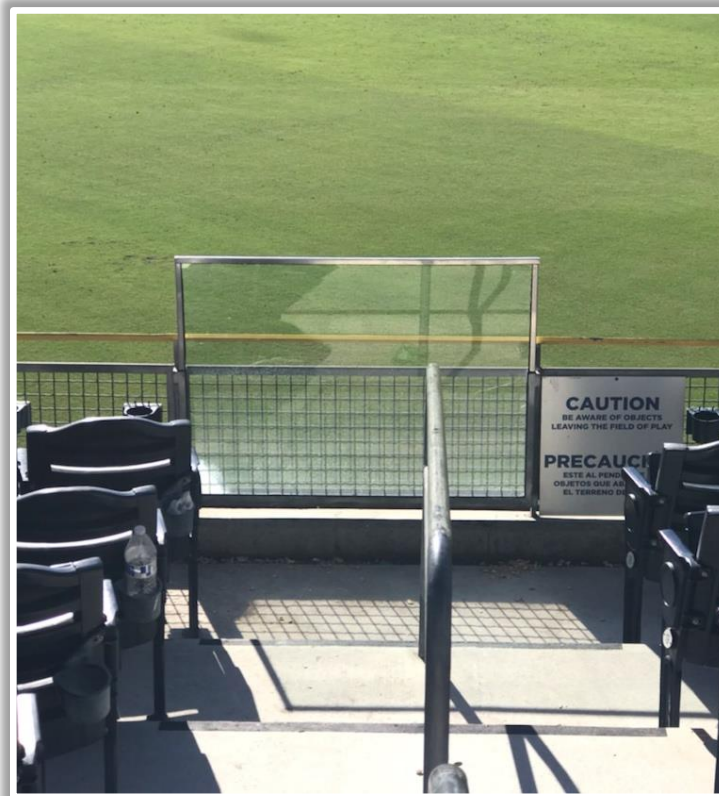

Petco Park Ground Rules

RULE #11: Ball in flight striking plexiglass partition above yellow line of the metal safety railing at the Right Field Porch: **Home Run**