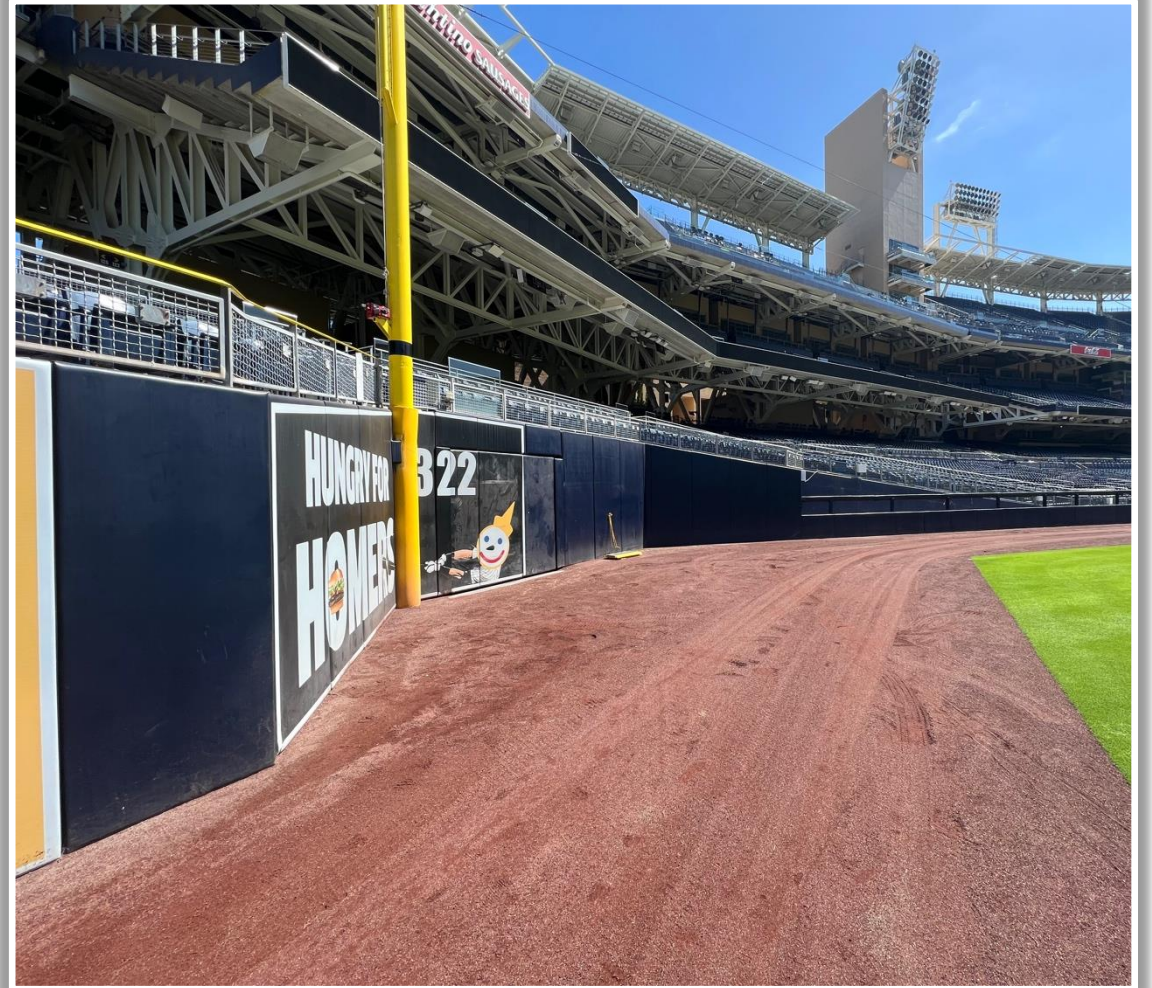

Petco Park Ground Rules

LF Fan Safety Netting Photos:

Petco Park Ground Rules

LF Corner Photos:

A fair bounding ball striking the signage above the gate in the LF Corner is **live and in play.**

Petco Park Ground Rules

LF Wall Photos:

| Petco Park Ground Rules

OF Wall Photos:

Petco Park Ground Rules

LCF Wall Photos:

Petco Park Ground Rules

CF Wall / Batter's Eye Photos:

| Petco Park Ground Rules

RF Wall Photos:

Petco Park Ground Rules

RF Foul Pole Photos:

| Petco Park Ground Rules

RF Corner Photos:

Petco Park Ground Rules

RF Extended Fan Safety Netting Photos:

Petco Park Ground Rules

1B iPad Camera Photos:

1B Pitcher Camera

1B Batter Camera

A ball that strikes the camera behind the netting and enclosed padding is **live and in play** unless it becomes lodged or is otherwise deemed unplayable (i.e. goes completely through the netting).