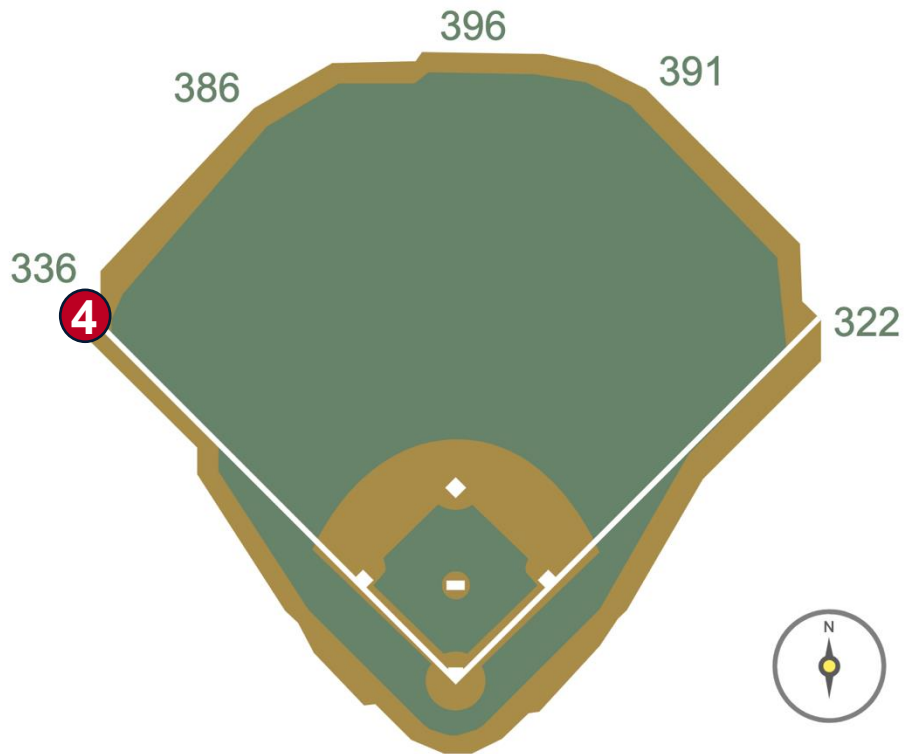

Petco Park Ground Rules

RULE #4: Fair bounding ball bouncing into the seating area of the fair side of the Western Metal Supply Building and back onto the playing field: **Out of Play**