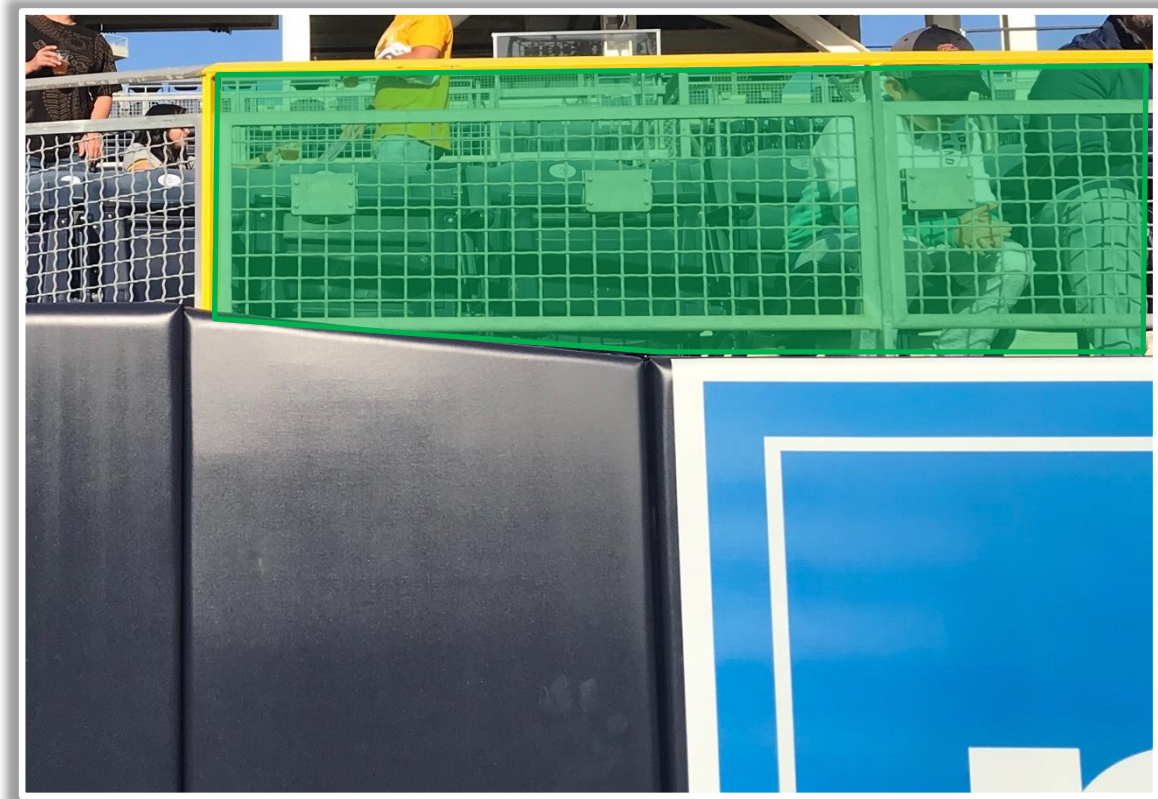

Petco Park Ground Rules

RULE #3: Ball in flight striking foul side of the Western Metal Supply Building, including non-yellow side of metal facing attached to the corner of the building: **Foul Ball**

Petco Park Ground Rules

RULE #4: Fair bounding ball bouncing into the seating area of the fair side of the Western Metal Supply Building and back onto the playing field: **Out of Play**

Petco Park Ground Rules

RULE #5: Ball in flight striking recessed batter's eye in left-center field:
Home Run

Petco Park Ground Rules

RULE #6: Ball striking the top of the right field videoboard wall (including both the padding and concrete portions on the top of the wall), regardless of whether it continues into the stands, stays on top of the wall or rebounds onto the playing field

Petco Park Ground Rules

RULE #8: Ball in flight striking the top of the metal safety railing at the Right Field Porch and bounding into the stands: **Home Run**

Petco Park Ground Rules

RULE #9: Ball in flight striking to the left of the vertical yellow line of the metal safety railing at the Right Field Porch above padding: **Home Run**