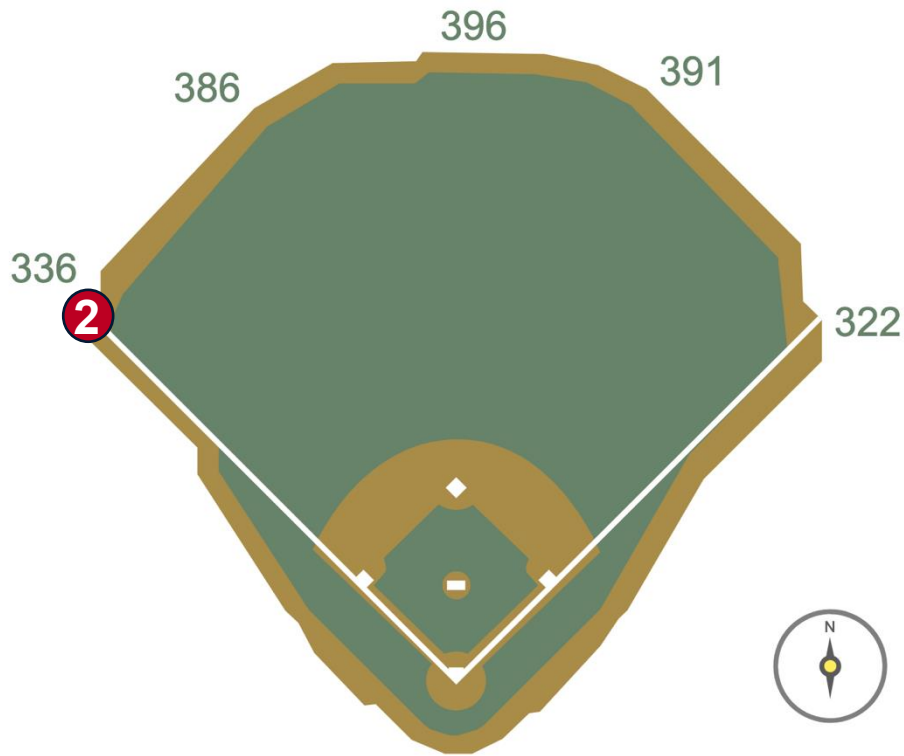

Petco Park

2026 Ground Rules

Date: March 25, 2026

Petco Park Ground Rules

RULE #1: Ball enters warning track adjacent to either side of the dugout seats: **In Play**

Petco Park Ground Rules

RULE #2: Ball in flight striking fair side of the Western Metal Supply Building, including yellow side of metal facing attached to the corner of the building: **Home Run**

Petco Park Ground Rules

RULE #3: Ball in flight striking foul side of the Western Metal Supply Building, including non-yellow side of metal facing attached to the corner of the building: **Foul Ball**

Petco Park Ground Rules

Petco Park Ground Rules

RULE #6: Ball striking the top of the right field videoboard wall (including both the padding and concrete portions on the top of the wall), regardless of whether it continues into the stands, stays on top of the wall or rebounds onto the playing field