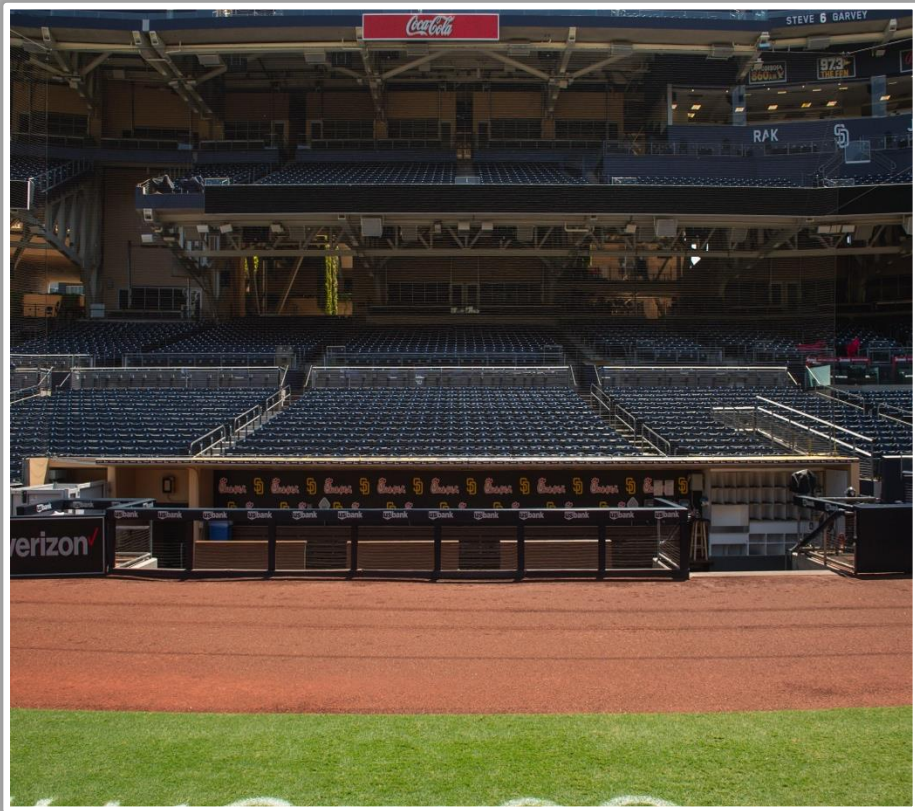

RULE #4: Fair bounding ball bouncing into the seating area of the fair side of the Western Metal Supply Building and back onto the playing field: **Out of Play**

Petco Park Ground Rules

RULE #5: Ball in flight striking recessed batter's eye in left-center field:
Home Run

Petco Park Ground Rules

LF Fan Safety Netting Photos:

Petco Park Ground Rules

LF Corner Photos:

A fair bounding ball striking the signage above the gate in the LF Corner is **live and in play.**

Petco Park Ground Rules

1B iPad Camera Photos:

1B Pitcher Camera

1B Batter Camera

A ball that strikes the camera behind the netting and enclosed padding is **live and in play** unless it becomes lodged or is otherwise deemed unplayable (i.e. goes completely through the netting).

Petco Park Ground Rules

1B Dugout Photos:

Petco Park

2026 Ground Rules

Date: March 25, 2026