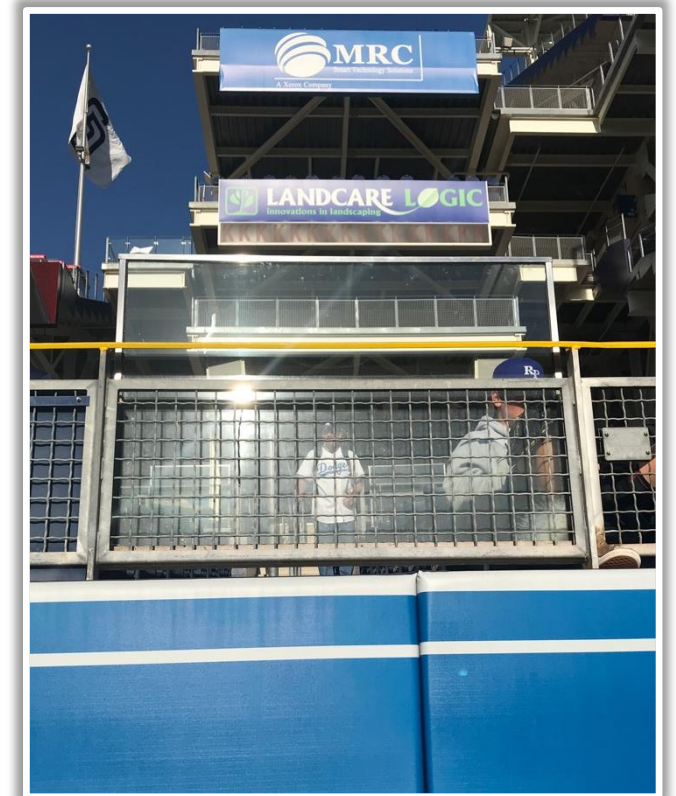

Petco Park Ground Rules

RULE #11: Ball in flight striking plexiglass partition above yellow line of the metal safety railing at the Right Field Porch: **Home Run**