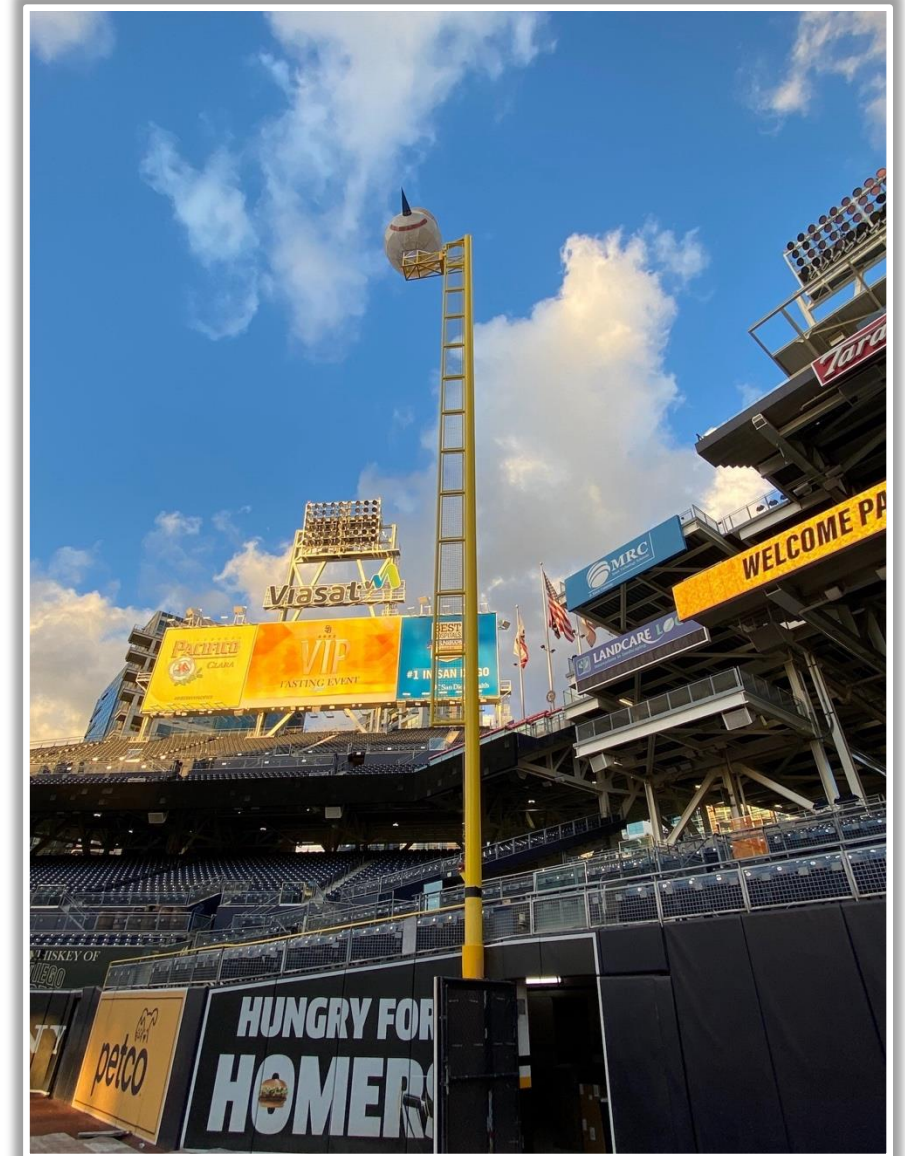

Petco Park Ground Rules

RF Foul Pole Photos: