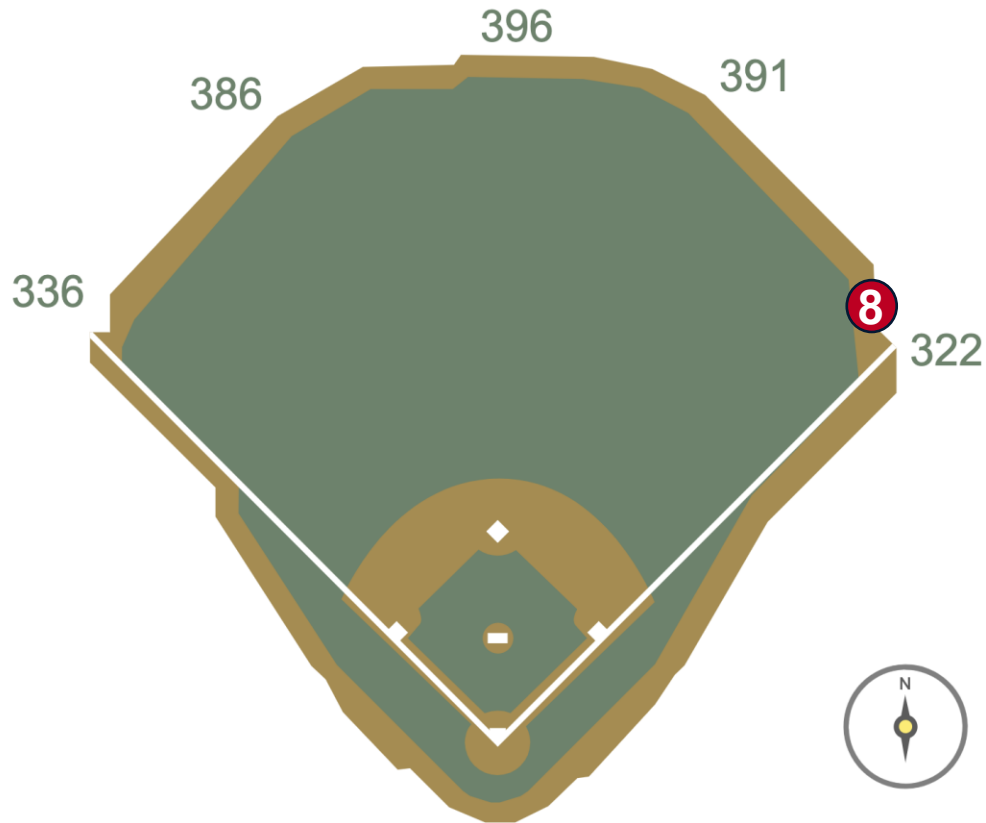

Petco Park Ground Rules

RULE #8: Ball in flight striking the top of the metal safety railing at the Right Field Porch and bounding into the stands: **Home Run**