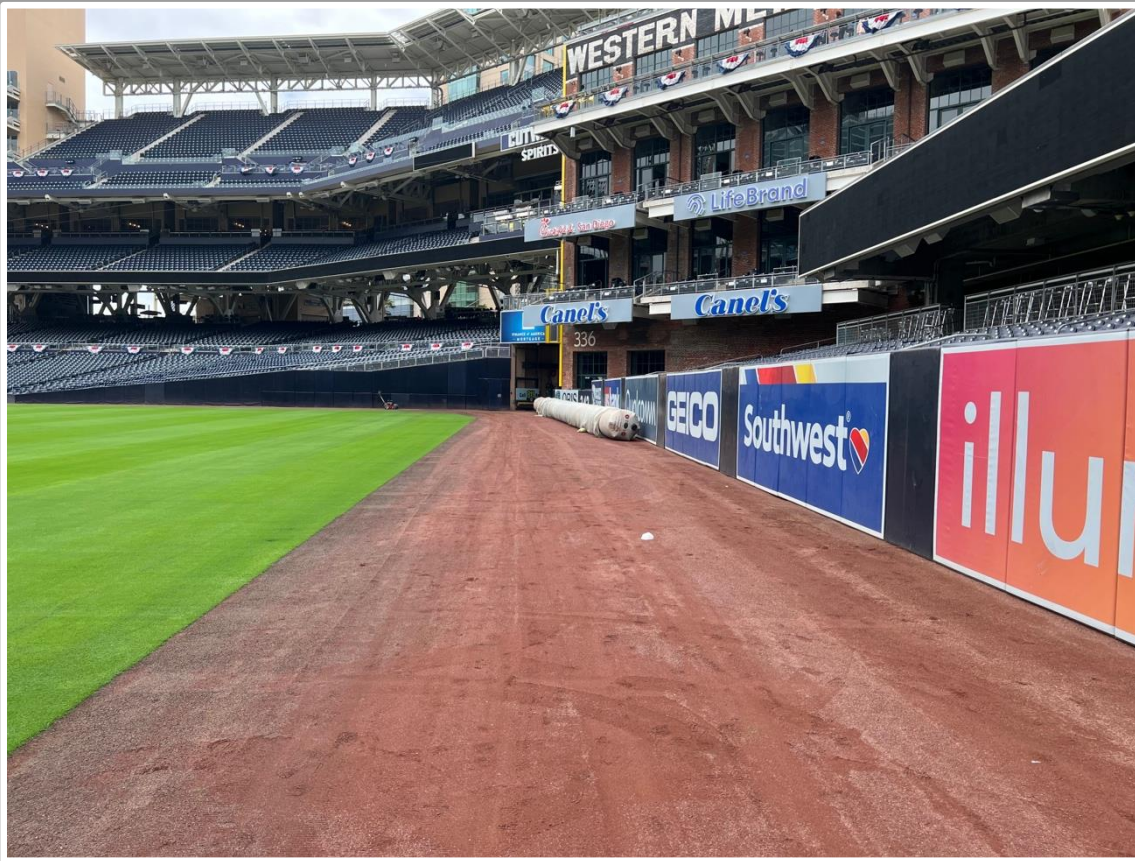

Petco Park Ground Rules

LF Wall Photos: