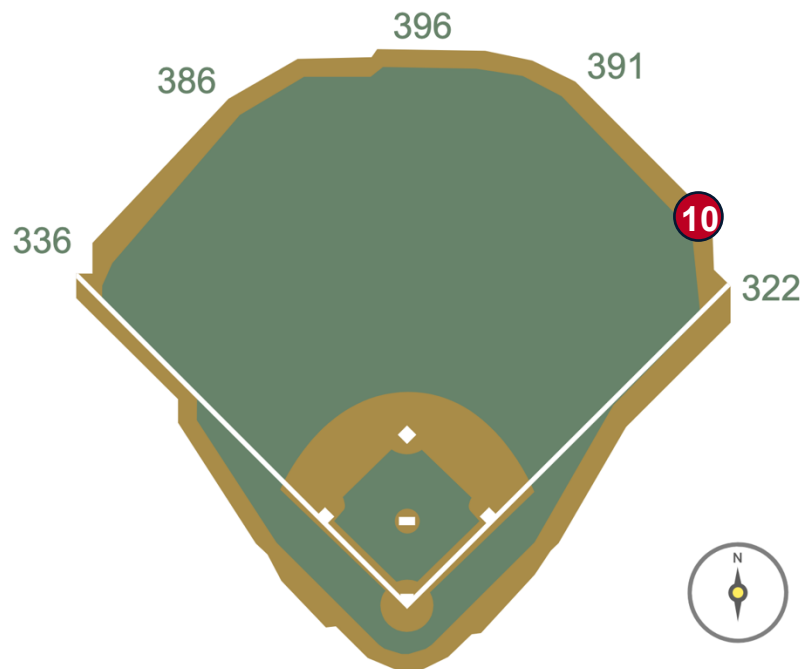

Petco Park Ground Rules

RULE #10: Ball in flight striking on or to the right of the vertical yellow line of the metal safety railing at the Right Field Porch at a point above padding and bounding over the blue padding to the left of the yellow line: **Home Run**