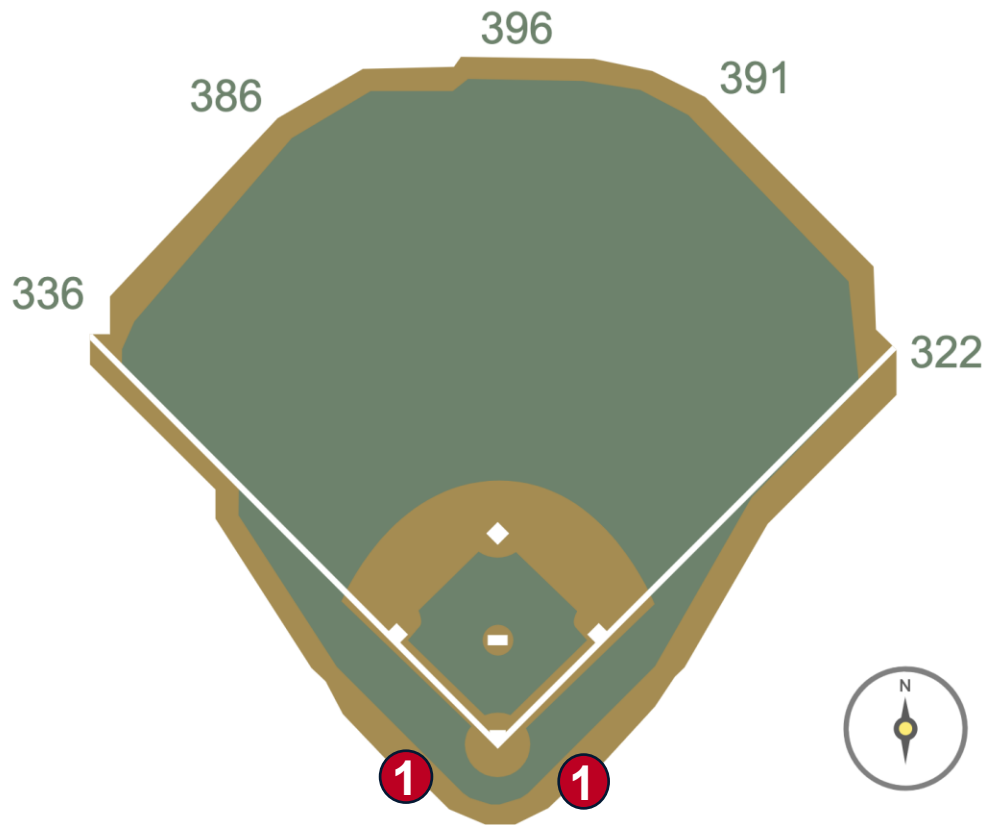

Petco Park

2026 Ground Rules

Date: March 25, 2026

Petco Park Ground Rules

RULE #1: Ball enters warning track adjacent to either side of the dugout seats: **In Play**

Petco Park Ground Rules

RULE #2: Ball in flight striking fair side of the Western Metal Supply Building, including yellow side of metal facing attached to the corner of the building: **Home Run**

Petco Park Ground Rules

RULE #3: Ball in flight striking foul side of the Western Metal Supply Building, including non-yellow side of metal facing attached to the corner of the building: **Foul Ball**

Petco Park Ground Rules

RULE #4: Fair bounding ball bouncing into the seating area of the fair side of the Western Metal Supply Building and back onto the playing field: **Out of Play**

Petco Park Ground Rules

RULE #5: Ball in flight striking recessed batter's eye in left-center field:
Home Run

Petco Park Ground Rules

RULE #6: Ball striking the top of the right field videoboard wall (including both the padding and concrete portions on the top of the wall), regardless of whether it continues into the stands, stays on top of the wall or rebounds onto the playing field