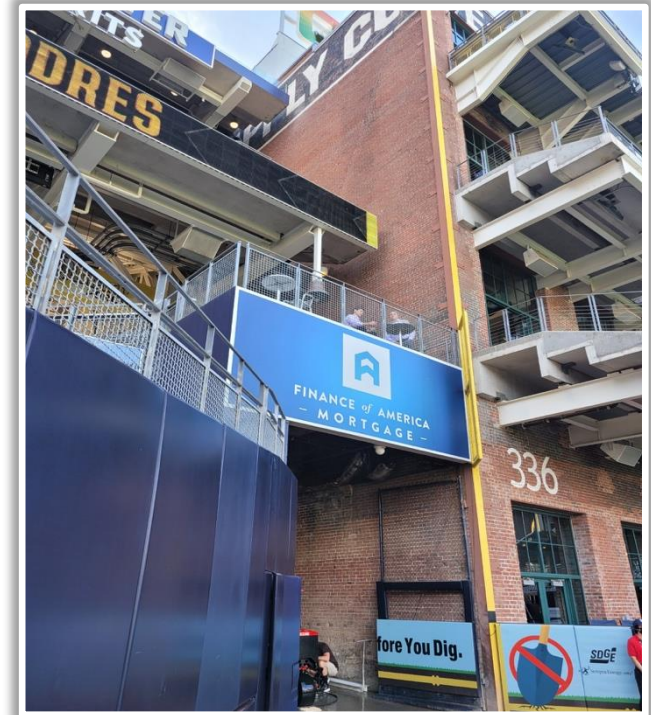

Petco Park

2026 Ground Rules

Date: March 25, 2026

Petco Park Ground Rules

RULE #1: Ball enters warning track adjacent to either side of the dugout seats: **In Play**

Petco Park Ground Rules

RULE #2: Ball in flight striking fair side of the Western Metal Supply Building, including yellow side of metal facing attached to the corner of the building: **Home Run**

Petco Park Ground Rules

RULE #3: Ball in flight striking foul side of the Western Metal Supply Building, including non-yellow side of metal facing attached to the corner of the building: **Foul Ball**

Petco Park Ground Rules

RULE #4: Fair bounding ball bouncing into the seating area of the fair side of the Western Metal Supply Building and back onto the playing field: **Out of Play**

Petco Park Ground Rules

RULE #5: Ball in flight striking recessed batter's eye in left-center field:
Home Run

Petco Park Ground Rules

RULE #6: Ball striking the top of the right field videoboard wall (including both the padding and concrete portions on the top of the wall), regardless of whether it continues into the stands, stays on top of the wall or rebounds onto the playing field