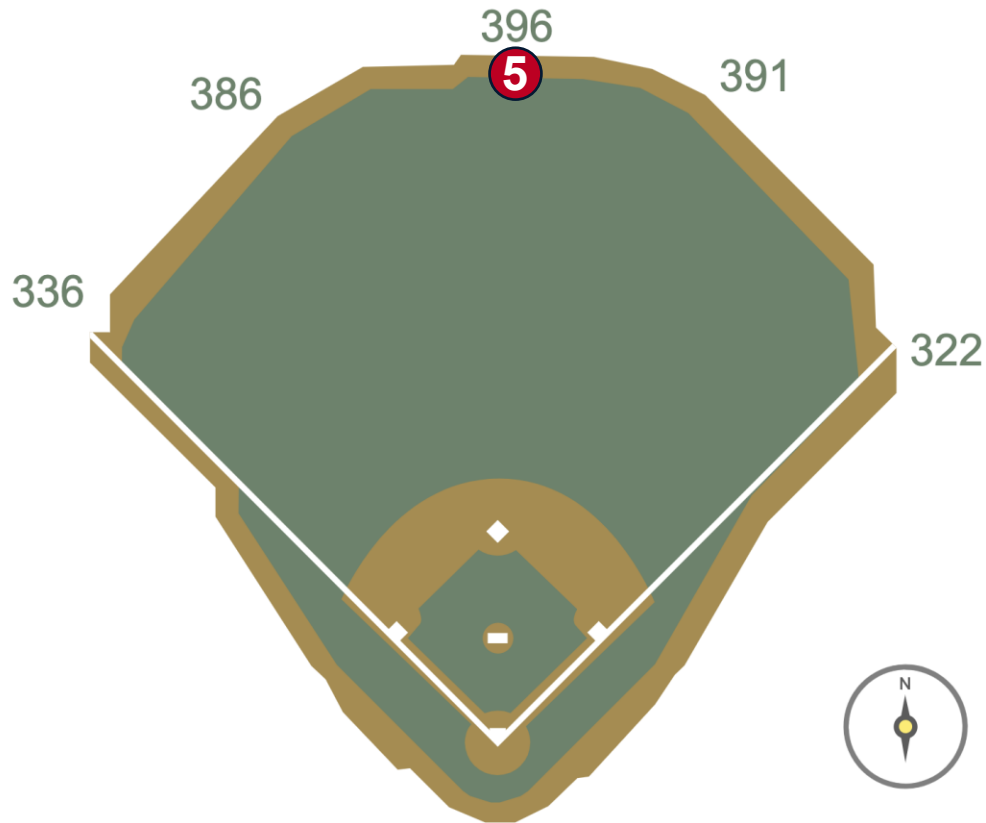

Petco Park

2026 Ground Rules

Date: March 25, 2026

Petco Park Ground Rules

RULE #1: Ball enters warning track adjacent to either side of the dugout seats: **In Play**

Petco Park Ground Rules

RULE #2: Ball in flight striking fair side of the Western Metal Supply Building, including yellow side of metal facing attached to the corner of the building: **Home Run**

Petco Park Ground Rules

RULE #3: Ball in flight striking foul side of the Western Metal Supply Building, including non-yellow side of metal facing attached to the corner of the building: **Foul Ball**

Petco Park Ground Rules

RULE #4: Fair bounding ball bouncing into the seating area of the fair side of the Western Metal Supply Building and back onto the playing field: **Out of Play**

Petco Park Ground Rules

RULE #5: Ball in flight striking recessed batter's eye in left-center field:
Home Run

Petco Park Ground Rules

RULE #6: Ball striking the top of the right field videoboard wall (including both the padding and concrete portions on the top of the wall), regardless of whether it continues into the stands, stays on top of the wall or rebounds onto the playing field