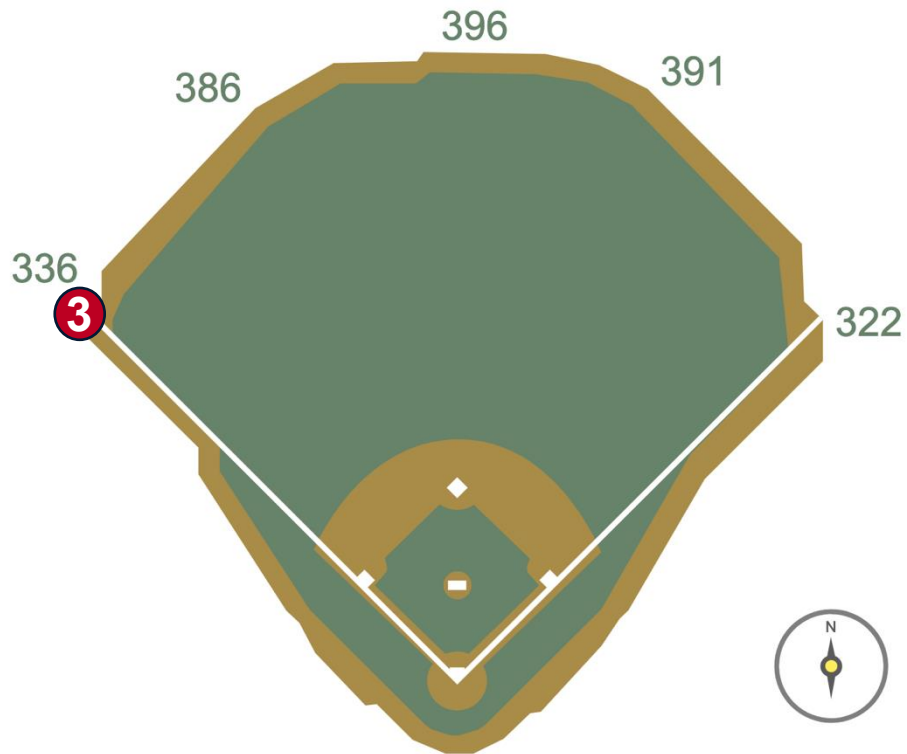

Petco Park

2026 Ground Rules

Date: March 25, 2026

Petco Park Ground Rules

RULE #1: Ball enters warning track adjacent to either side of the dugout seats: **In Play**

Petco Park Ground Rules

RULE #2: Ball in flight striking fair side of the Western Metal Supply Building, including yellow side of metal facing attached to the corner of the building: **Home Run**

Petco Park Ground Rules

RULE #3: Ball in flight striking foul side of the Western Metal Supply Building, including non-yellow side of metal facing attached to the corner of the building: **Foul Ball**

Petco Park Ground Rules

Petco Park Ground Rules

RULE #6: Ball striking the top of the right field videoboard wall (including both the padding and concrete portions on the top of the wall), regardless of whether it continues into the stands, stays on top of the wall or rebounds onto the playing field