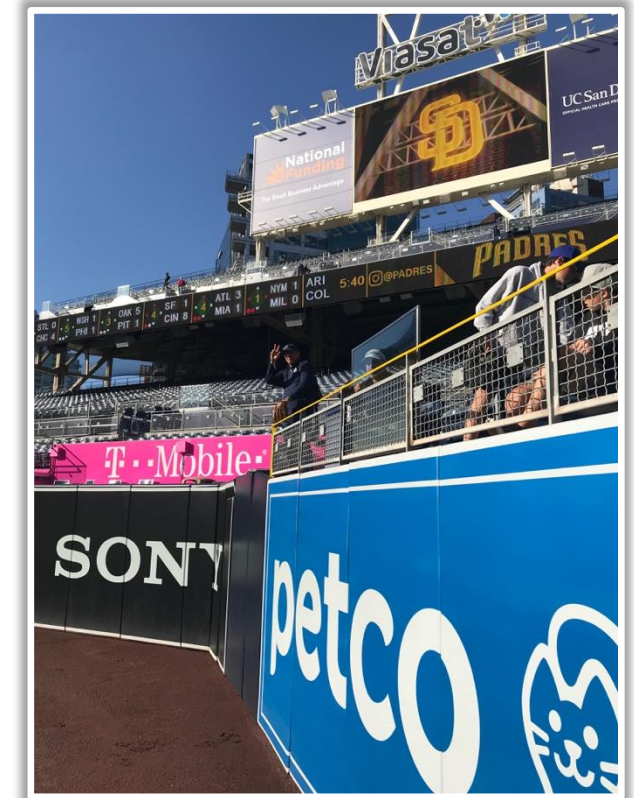

Petco Park Ground Rules

RULE #8: Ball in flight striking the top of the metal safety railing at the Right Field Porch and bounding into the stands: **Home Run**

Petco Park Ground Rules

RULE #9: Ball in flight striking to the left of the vertical yellow line of the metal safety railing at the Right Field Porch above padding: **Home Run**