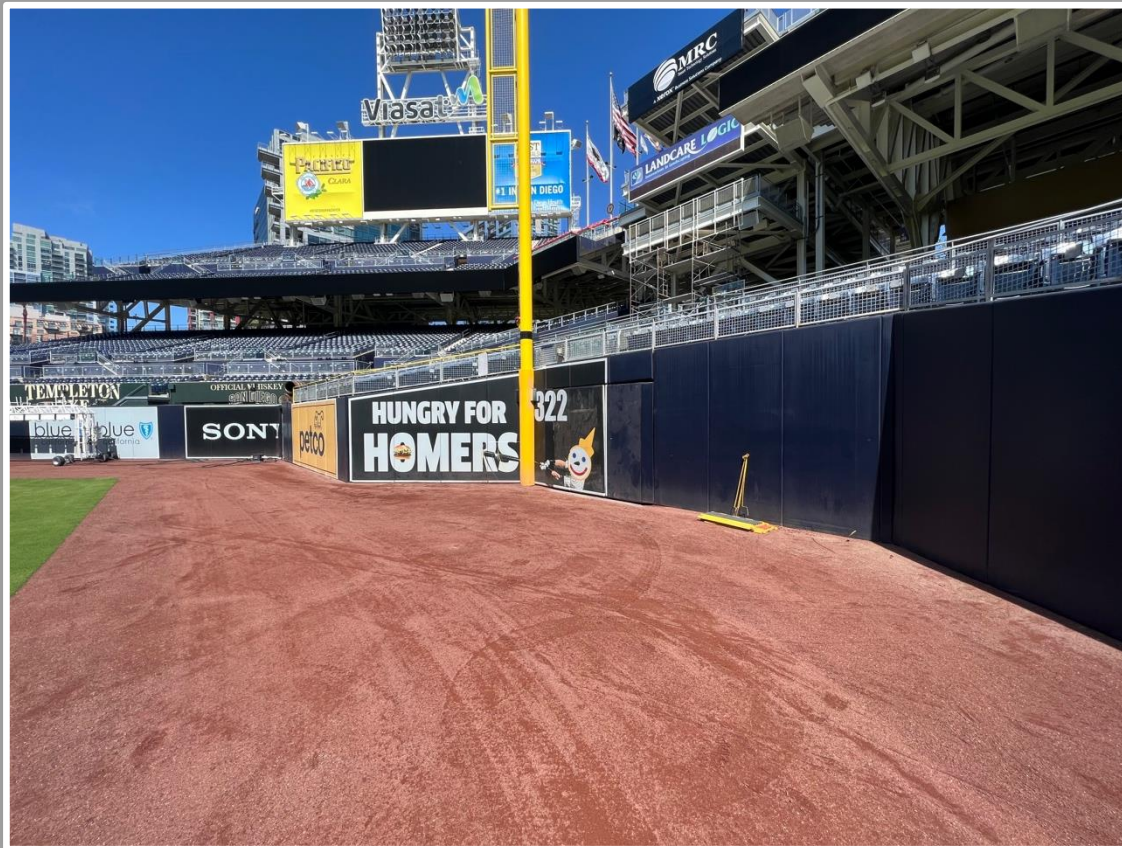

Petco Park Ground Rules

LF Fan Safety Netting Photos:

Petco Park Ground Rules

LF Corner Photos:

A fair bounding ball striking the signage above the gate in the LF Corner is **live and in play.**

Petco Park Ground Rules

LF Wall Photos:

| Petco Park Ground Rules

OF Wall Photos:

Petco Park Ground Rules

LCF Wall Photos:

Petco Park Ground Rules

CF Wall / Batter's Eye Photos:

| Petco Park Ground Rules

RF Wall Photos:

Petco Park Ground Rules

RF Foul Pole Photos:

| Petco Park Ground Rules

RF Corner Photos:

Petco Park Ground Rules

RF Extended Fan Safety Netting Photos:

Petco Park Ground Rules

1B iPad Camera Photos:

1B Pitcher Camera

1B Batter Camera

A ball that strikes the camera behind the netting and enclosed padding is **live and in play** unless it becomes lodged or is otherwise deemed unplayable (i.e. goes completely through the netting).