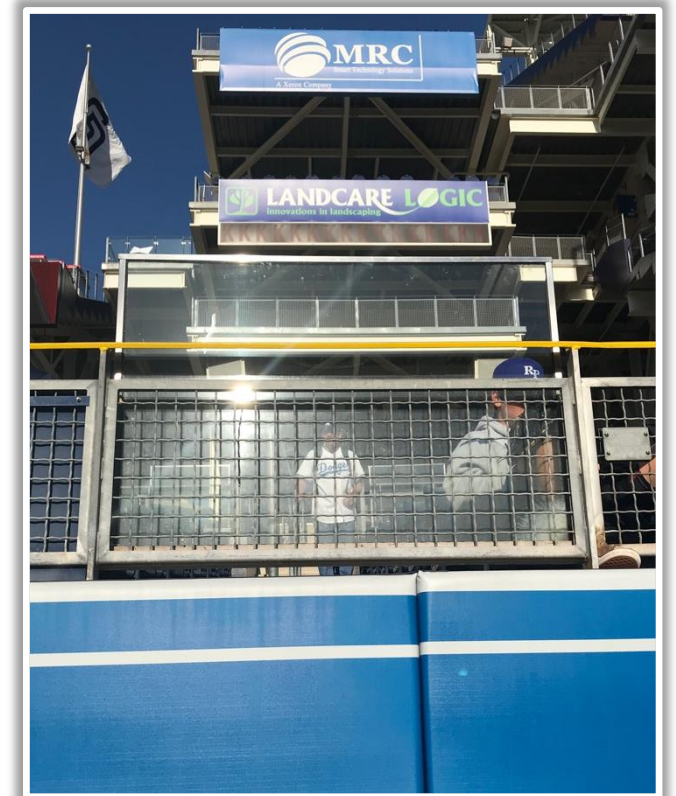

Petco Park Ground Rules

RULE #12: Bounding ball striking plexiglass partition above yellow line of the metal safety railing at the Right Field Porch: **Two Bases**