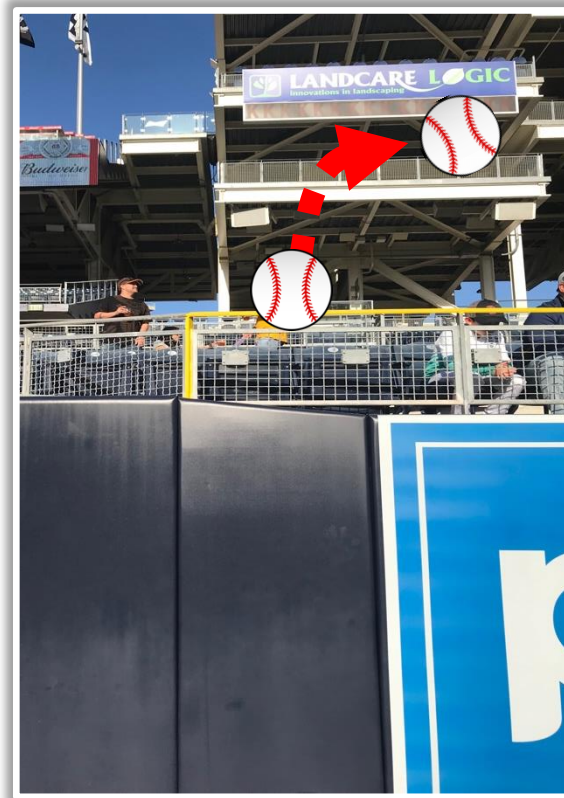

RULE #4: Fair bounding ball bouncing into the seating area of the fair side of the Western Metal Supply Building and back onto the playing field: **Out of Play**

Petco Park Ground Rules

RULE #5: Ball in flight striking recessed batter's eye in left-center field:
Home Run

Petco Park Ground Rules

RULE #6: Ball striking the top of the right field videoboard wall (including both the padding and concrete portions on the top of the wall), regardless of whether it continues into the stands, stays on top of the wall or rebounds onto the playing field

- Batted ball in flight: **Home Run**
- Batted bounding ball or thrown ball: **Out of Play**

Petco Park Ground Rules

RULE #7: Ball in flight striking metal safety railing at the Right Field Porch and rebounding onto the playing field: **In Play**

Petco Park Ground Rules

RULE #8: Ball in flight striking the top of the metal safety railing at the Right Field Porch and bounding into the stands: **Home Run**

Petco Park Ground Rules

RULE #9: Ball in flight striking to the left of the vertical yellow line of the metal safety railing at the Right Field Porch above padding: **Home Run**