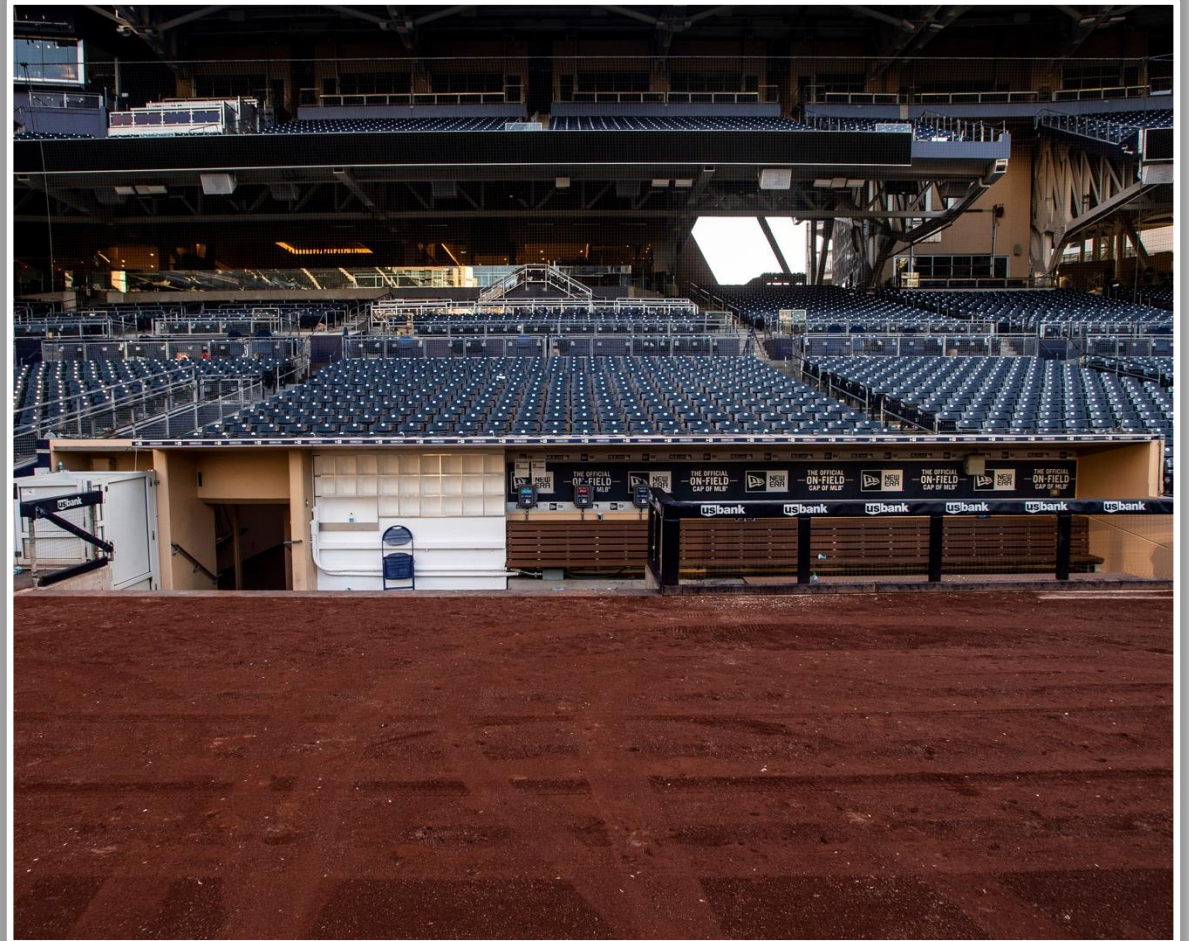

Petco Park Ground Rules

RULE #6: Ball striking the top of the right field videoboard wall (including both the padding and concrete portions on the top of the wall), regardless of whether it continues into the stands, stays on top of the wall or rebounds onto the playing field

Petco Park Ground Rules

RULE #13: Any ball, batted, thrown or otherwise striking the plexiglass partition above the metal safety railing and rebounding onto the field: **Dead Ball**

Petco Park Ground Rules

Backstop Photos:

Petco Park Ground Rules

3B Dugout Photos:

| Petco Park Ground Rules

3B iPad Camera Photos:

3B Batter Camera

A ball that strikes the camera behind the netting and enclosed padding is **live and in play** unless it becomes lodged or is otherwise deemed unplayable (i.e. goes completely through the netting).