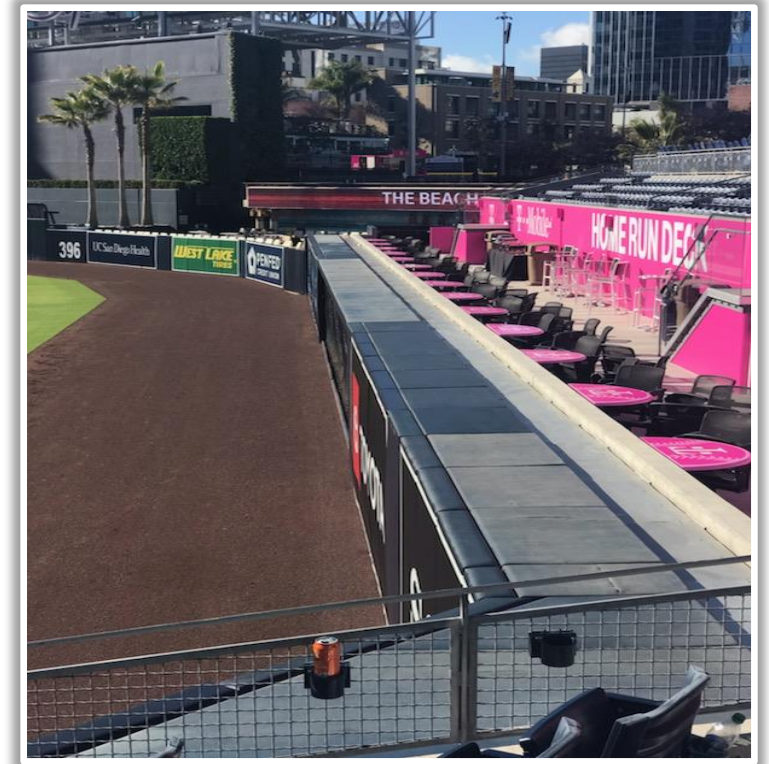

Petco Park Ground Rules

RULE #6: Ball striking the top of the right field videoboard wall (including both the padding and concrete portions on the top of the wall), regardless of whether it continues into the stands, stays on top of the wall or rebounds onto the playing field

- Batted ball in flight: **Home Run**
- Batted bounding ball or thrown ball: **Out of Play**