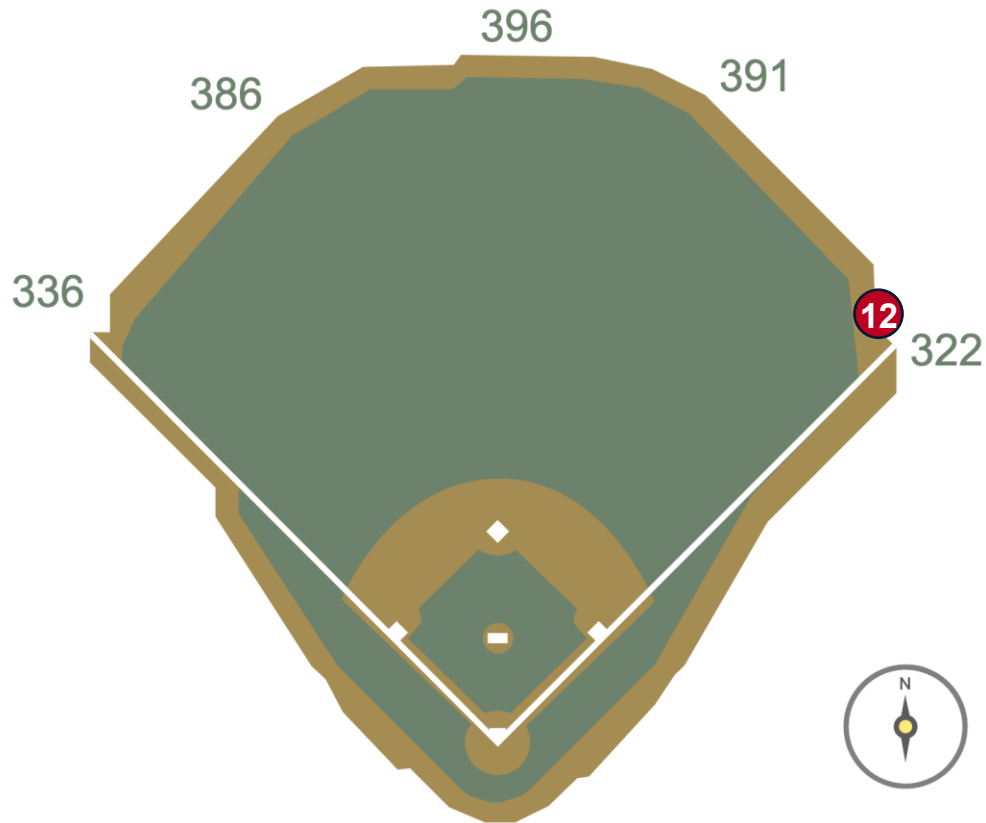

Petco Park Ground Rules

RULE #12: Bounding ball striking plexiglass partition above yellow line of the metal safety railing at the Right Field Porch: **Two Bases**