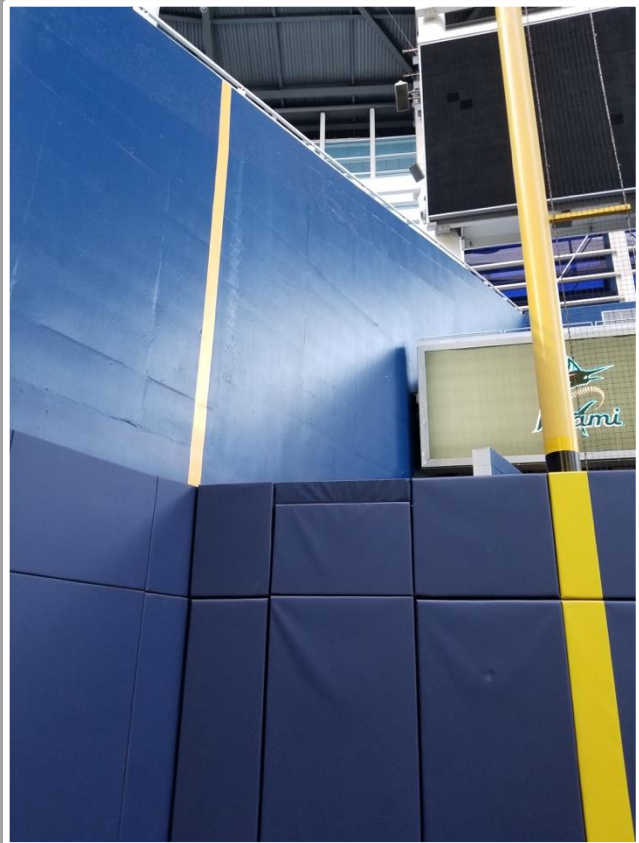

3B Camera Well Photos:

loanDepot park Ground Rules

3B iPad Camera Photos:

3B Batter Camera

A ball that strikes the camera behind the netting and enclosed padding is **live and in play** unless it becomes lodged or is otherwise deemed unplayable (i.e. goes completely through the netting).

3B Pitcher Camera

loanDepot park Ground Rules

LF Fan Safety Netting Photos:

loanDepot park Ground Rules

LF Corner Photos:

loanDepot park Ground Rules

LF Wall Photos:

loanDepot park Ground Rules