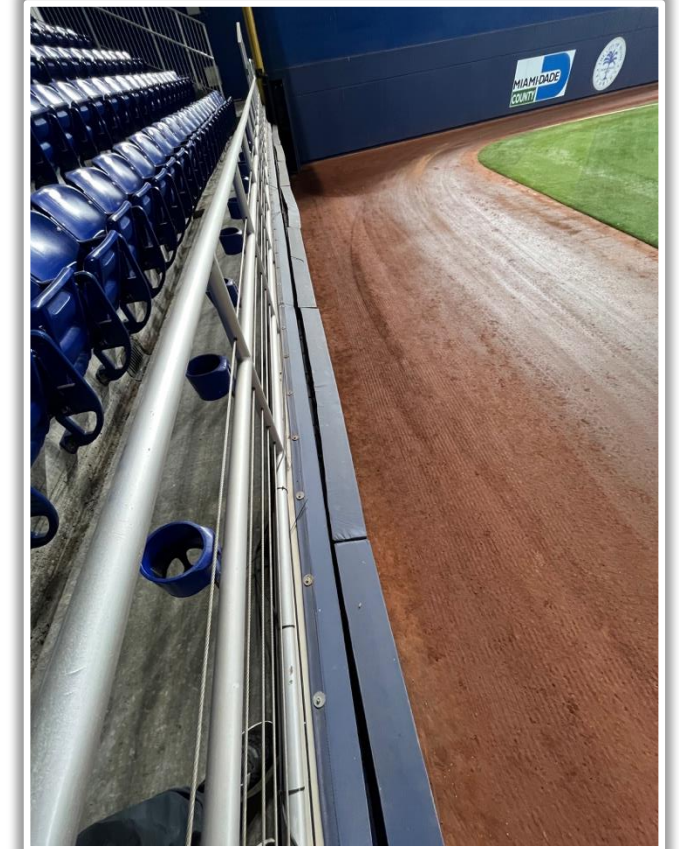

loanDepot park Ground Rules

RULE #2: Railings on the upward sloping wall in foul territory in the left field corner: **In Play**

loanDepot park Ground Rules

RULE #3: Railings on the upward sloping wall in foul territory in the right field corner not covered by protective netting: **In Play**

loanDepot park Ground Rules

RULE #4: The Center Field Zone is recessed and behind the left-center field wall.

- Ball in flight: **Home Run**
- Bounding ball: **Out of Play**

loanDepot park Ground Rules

RULE #5: The blue wall or metal safety railing is recessed and behind the right field wall.

- Ball in flight: **Home Run**
- Bounding ball: **Out of Play**

loanDepot park Ground Rules

RULE #6: Batted ball strikes roof over fair territory: **In Play**

- If caught by fielder, batter is out and runners advance at own risk.

3B Camera Well Photos:

loanDepot park Ground Rules

3B iPad Camera Photos:

3B Batter Camera

A ball that strikes the camera behind the netting and enclosed padding is **live and in play** unless it becomes lodged or is otherwise deemed unplayable (i.e. goes completely through the netting).