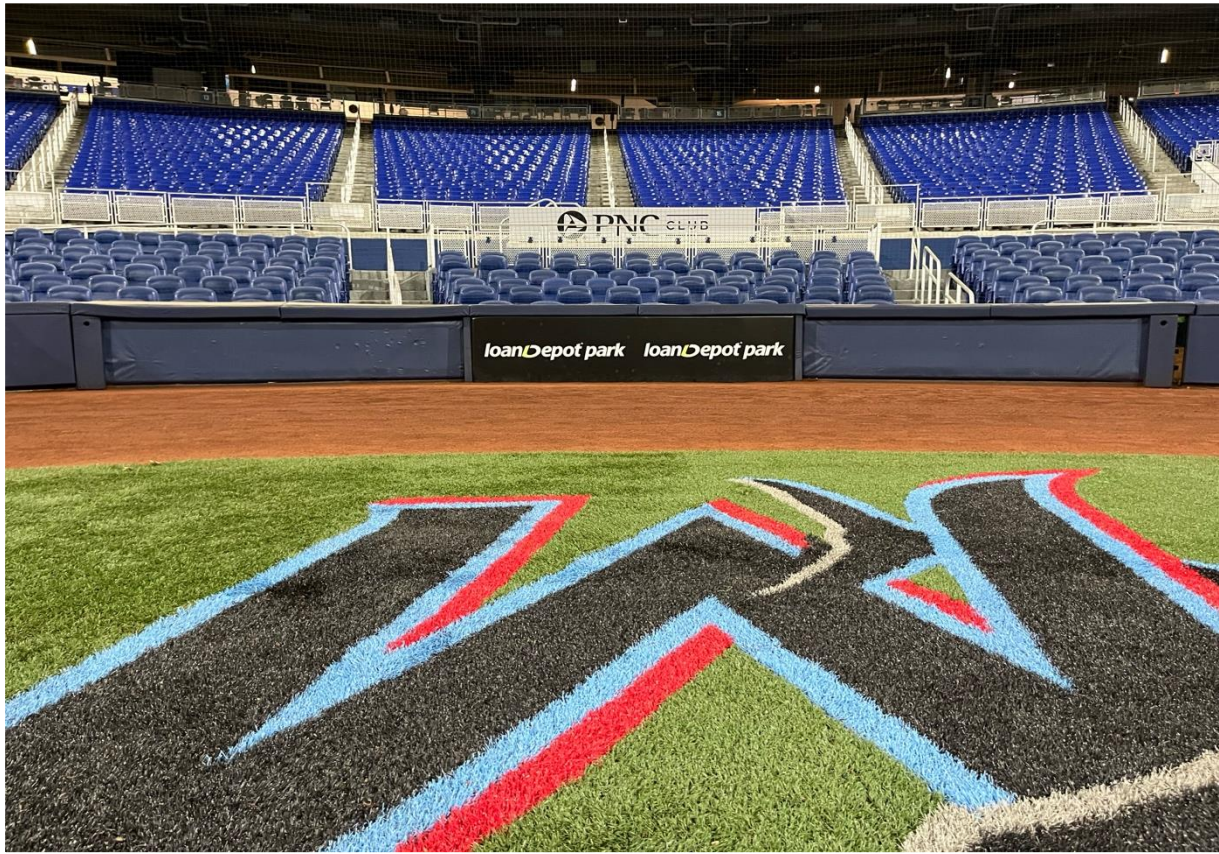

loanDepot park Ground Rules

RULE #4: The Center Field Zone is recessed and behind the left-center field wall.

- Ball in flight: **Home Run**
- Bounding ball: **Out of Play**

loanDepot park Ground Rules

RULE #5: The blue wall or metal safety railing is recessed and behind the right field wall.

- Ball in flight: **Home Run**
- Bounding ball: **Out of Play**

loanDepot park Ground Rules

RULE #6: Batted ball strikes roof over fair territory: **In Play**

- If caught by fielder, batter is out and runners advance at own risk.

loanDepot park Ground Rules

RULE #7: Batted ball strikes roof over foul territory: **Dead Ball**

loanDepot park Ground Rules

Backstop Photos:

loanDepot park Ground Rules

3B Dugout Photos:

loanDepot park Ground Rules

3B Camera Well Photos:

loanDepot park Ground Rules

3B iPad Camera Photos:

3B Batter Camera

A ball that strikes the camera behind the netting and enclosed padding is **live and in play** unless it becomes lodged or is otherwise deemed unplayable (i.e. goes completely through the netting).