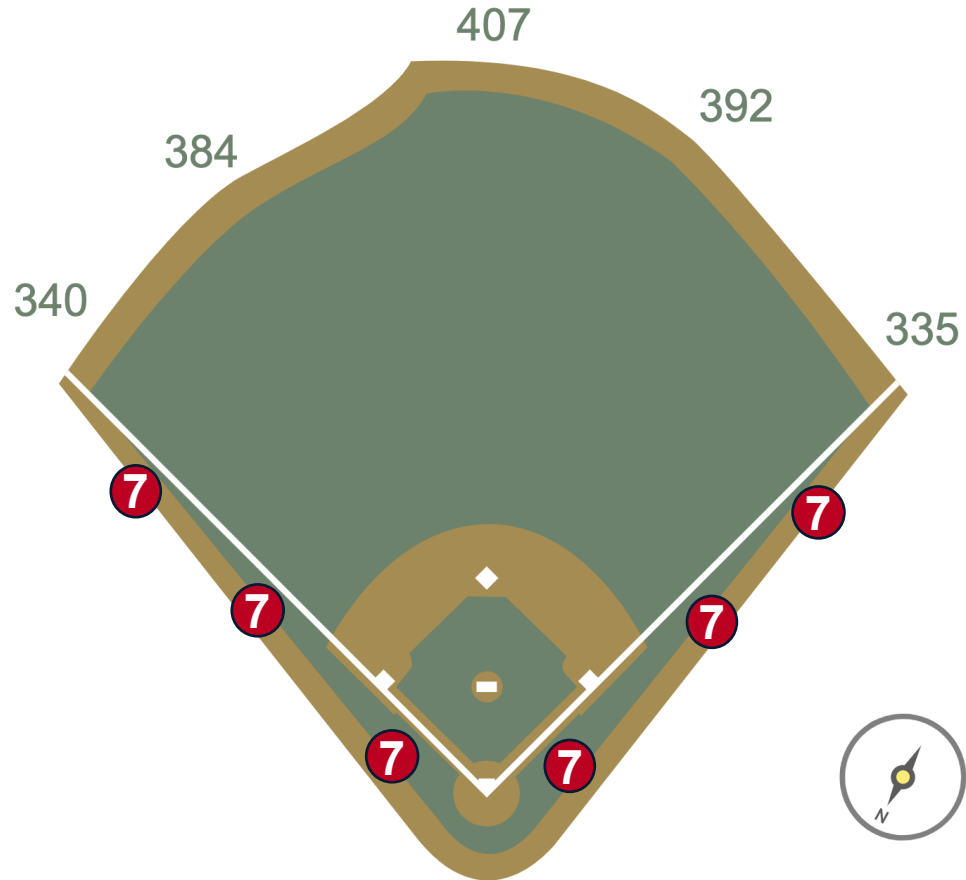

loanDepot park Ground Rules

RULE #4: The Center Field Zone is recessed and behind the left-center field wall.

- Ball in flight: **Home Run**
- Bounding ball: **Out of Play**

loanDepot park Ground Rules

RULE #5: The blue wall or metal safety railing is recessed and behind the right field wall.

- Ball in flight: **Home Run**
- Bounding ball: **Out of Play**

loanDepot park Ground Rules

RULE #6: Batted ball strikes roof over fair territory: **In Play**

- If caught by fielder, batter is out and runners advance at own risk.

loanDepot park Ground Rules

RULE #7: Batted ball strikes roof over foul territory: **Dead Ball**

loanDepot park Ground Rules

Backstop Photos:

loanDepot park Ground Rules

3B Dugout Photos:

loanDepot park Ground Rules