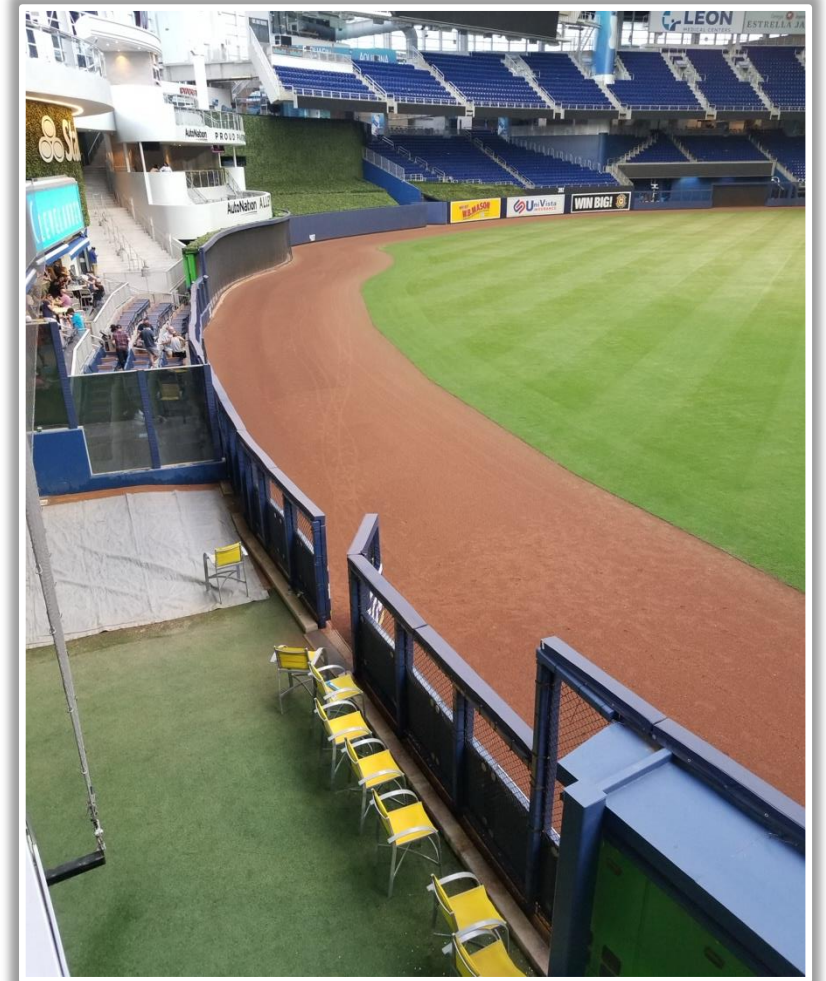

loanDepot park Ground Rules

LF Wall Photos (Cont.):