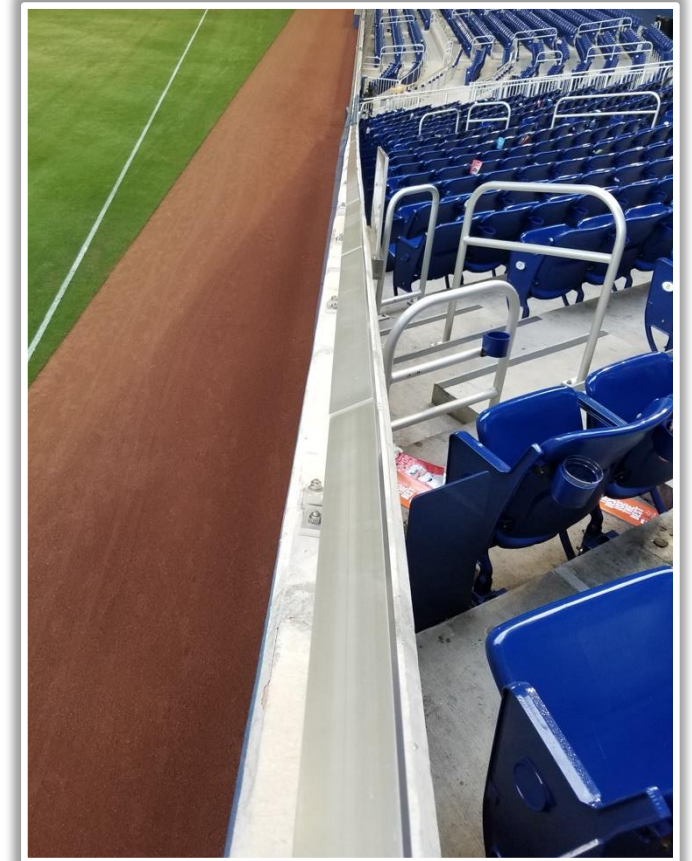

loanDepot park

2026 Ground Rules

Date: March 25, 2026

loanDepot park Ground Rules

RULE #1: Fair batted bounding or thrown ball striking the protective netting down the left and right field lines in foul territory and rebounding onto the playing field: **In Play**

loanDepot park Ground Rules

RULE #2: Railings on the upward sloping wall in foul territory in the left field corner: **In Play**

loanDepot park Ground Rules

RULE #3: Railings on the upward sloping wall in foul territory in the right field corner not covered by protective netting: **In Play**

loanDepot park Ground Rules

RULE #4: The Center Field Zone is recessed and behind the left-center field wall.

- Ball in flight: **Home Run**
- Bounding ball: **Out of Play**

loanDepot park Ground Rules

RULE #5: The blue wall or metal safety railing is recessed and behind the right field wall.

3B Camera Well Photos:

loanDepot park Ground Rules

3B iPad Camera Photos:

3B Batter Camera

A ball that strikes the camera behind the netting and enclosed padding is **live and in play** unless it becomes lodged or is otherwise deemed unplayable (i.e. goes completely through the netting).