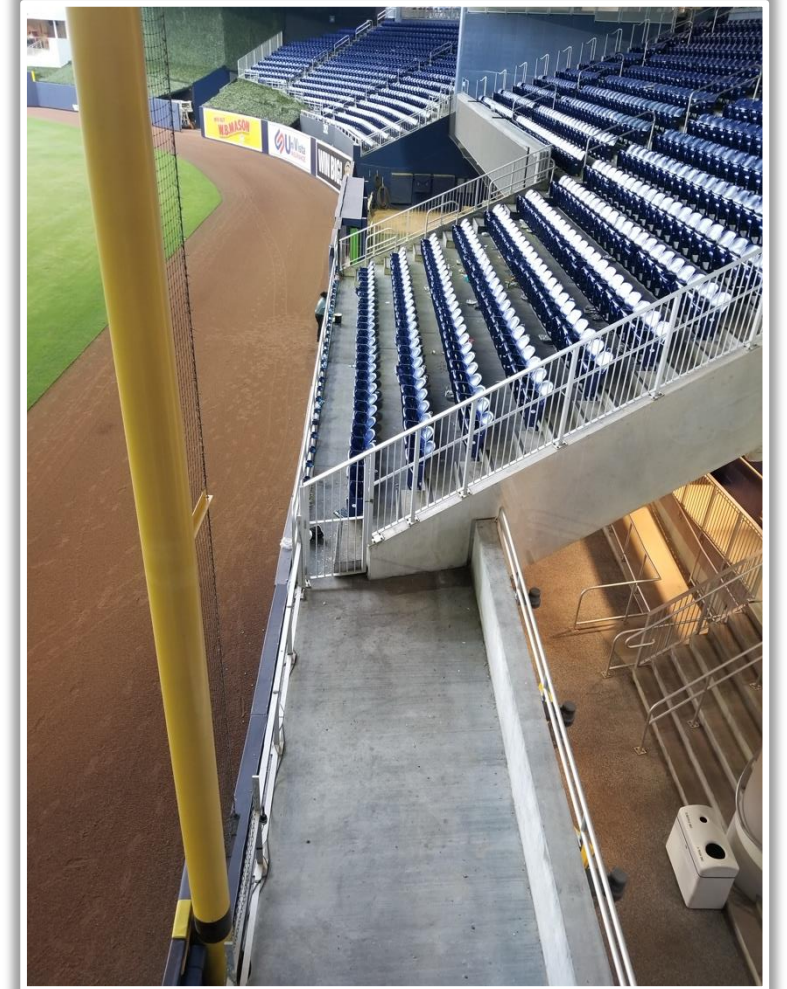

3B Camera Well Photos:

loanDepot park Ground Rules

3B iPad Camera Photos:

3B Batter Camera

A ball that strikes the camera behind the netting and enclosed padding is **live and in play** unless it becomes lodged or is otherwise deemed unplayable (i.e. goes completely through the netting).

3B Pitcher Camera

loanDepot park Ground Rules

LF Fan Safety Netting Photos:

loanDepot park Ground Rules

LF Corner Photos:

loanDepot park Ground Rules

LF Wall Photos:

loanDepot park Ground Rules

LF Wall Photos (Cont.):

loanDepot park Ground Rules

CF Wall Photos:

loanDepot park Ground Rules

RF Wall Photos:

loanDepot park Ground Rules

RF Corner Photos:

loanDepot park Ground Rules

RF Corner Photos (Cont.):

loanDepot park Ground Rules

RF Extended Fan Safety Netting Photos:

loanDepot park Ground Rules

1B Camera Well Photos:

Parabolic microphone is permanently attached to the railing and is **LIVE and in PLAY.**