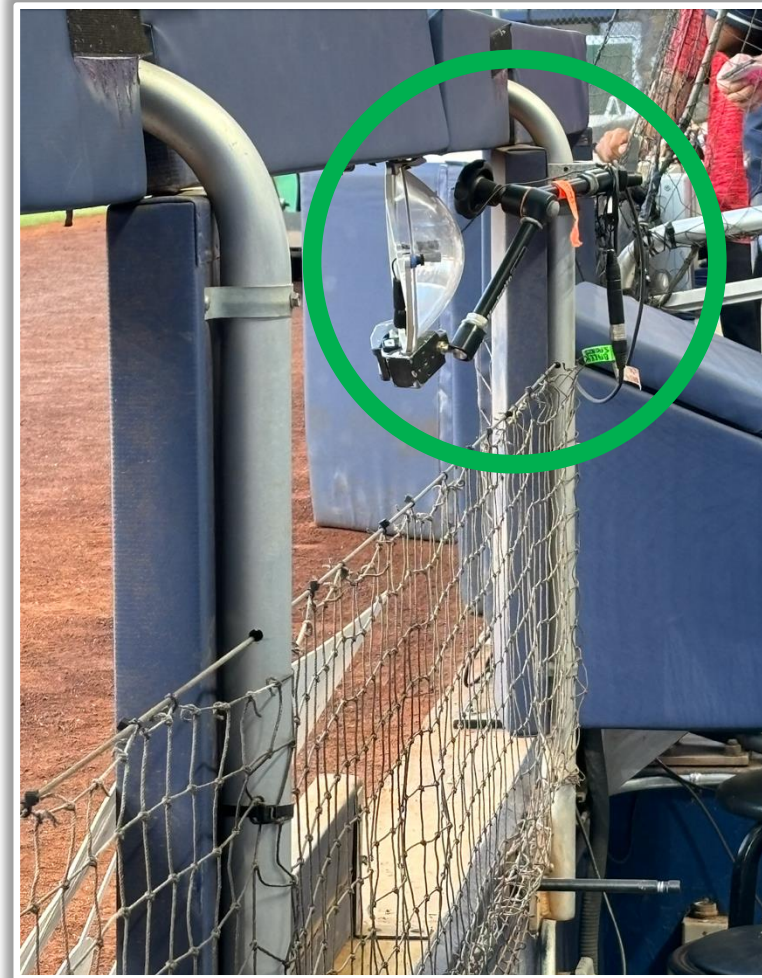

3B Camera Well Photos:

loanDepot park Ground Rules

3B iPad Camera Photos:

3B Batter Camera

A ball that strikes the camera behind the netting and enclosed padding is **live and in play** unless it becomes lodged or is otherwise deemed unplayable (i.e. goes completely through the netting).

RF Corner Photos (Cont.):

loanDepot park Ground Rules

RF Extended Fan Safety Netting Photos:

loanDepot park Ground Rules

1B Camera Well Photos:

Parabolic microphone is permanently attached to the railing and is **LIVE and in PLAY.**

| IoanDepot park Ground Rules

1B iPad Camera Photos:

1B Batter Camera

A ball that strikes the camera behind the netting and enclosed padding is ***live and in play*** unless it becomes lodged or is otherwise deemed unplayable (i.e. goes completely through the netting).