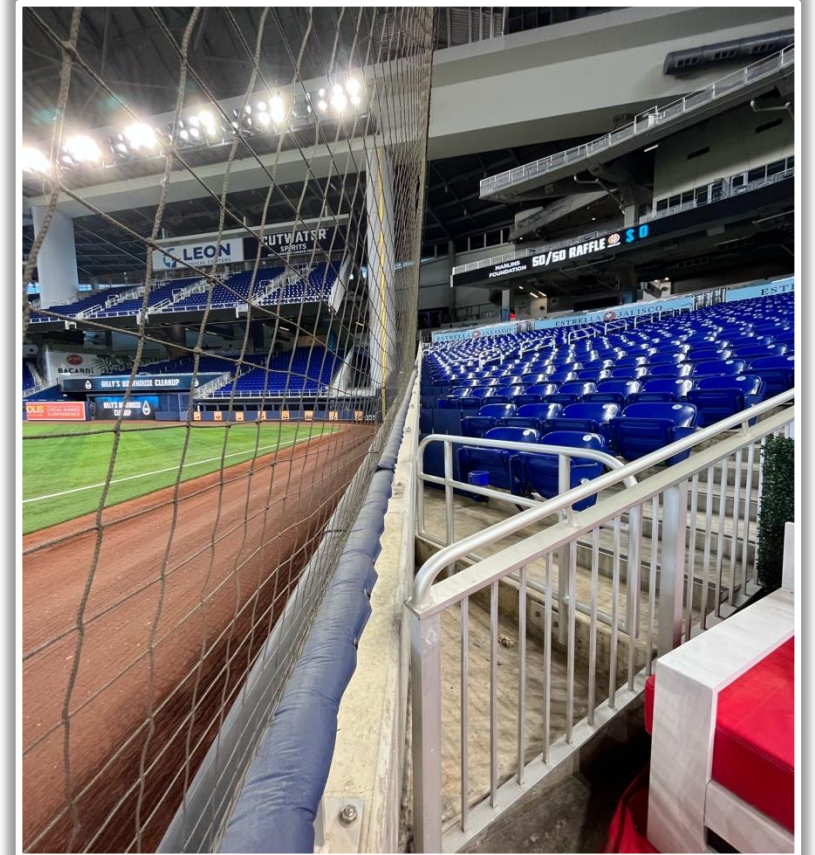

3B Camera Well Photos:

loanDepot park Ground Rules

3B iPad Camera Photos:

3B Batter Camera

A ball that strikes the camera behind the netting and enclosed padding is **live and in play** unless it becomes lodged or is otherwise deemed unplayable (i.e. goes completely through the netting).

3B Pitcher Camera

loanDepot park Ground Rules

LF Fan Safety Netting Photos:

loanDepot park Ground Rules

LF Corner Photos:

loanDepot park Ground Rules

LF Wall Photos:

loanDepot park Ground Rules

LF Wall Photos (Cont.):

loanDepot park Ground Rules

CF Wall Photos:

loanDepot park Ground Rules

RF Wall Photos:

loanDepot park Ground Rules

RF Corner Photos:

loanDepot park Ground Rules

RF Corner Photos (Cont.):

loanDepot park Ground Rules

RF Extended Fan Safety Netting Photos:

loanDepot park Ground Rules

1B Camera Well Photos:

Parabolic microphone is permanently attached to the railing and is **LIVE and in PLAY.**