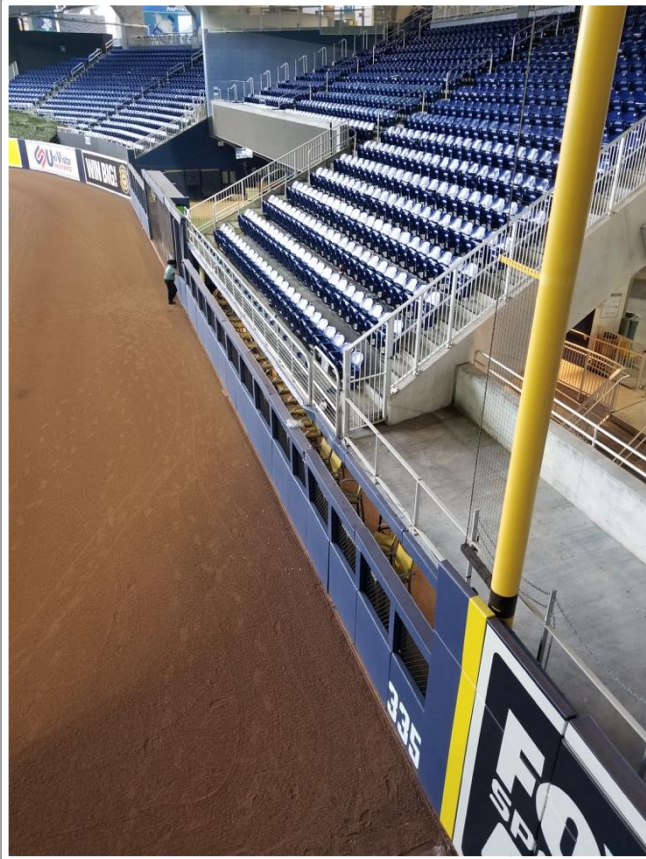

3B Camera Well Photos:

loanDepot park Ground Rules

3B iPad Camera Photos:

3B Batter Camera

A ball that strikes the camera behind the netting and enclosed padding is **live and in play** unless it becomes lodged or is otherwise deemed unplayable (i.e. goes completely through the netting).

3B Pitcher Camera

loanDepot park Ground Rules

LF Fan Safety Netting Photos:

loanDepot park Ground Rules

LF Corner Photos:

loanDepot park Ground Rules

LF Wall Photos:

loanDepot park Ground Rules

LF Wall Photos (Cont.):

loanDepot park Ground Rules

CF Wall Photos:

loanDepot park Ground Rules

RF Wall Photos:

loanDepot park Ground Rules

RF Corner Photos:

loanDepot park Ground Rules

RF Corner Photos (Cont.):

loanDepot park Ground Rules

RF Extended Fan Safety Netting Photos:

loanDepot park Ground Rules

1B Camera Well Photos:

Parabolic microphone is permanently attached to the railing and is **LIVE and in PLAY.**