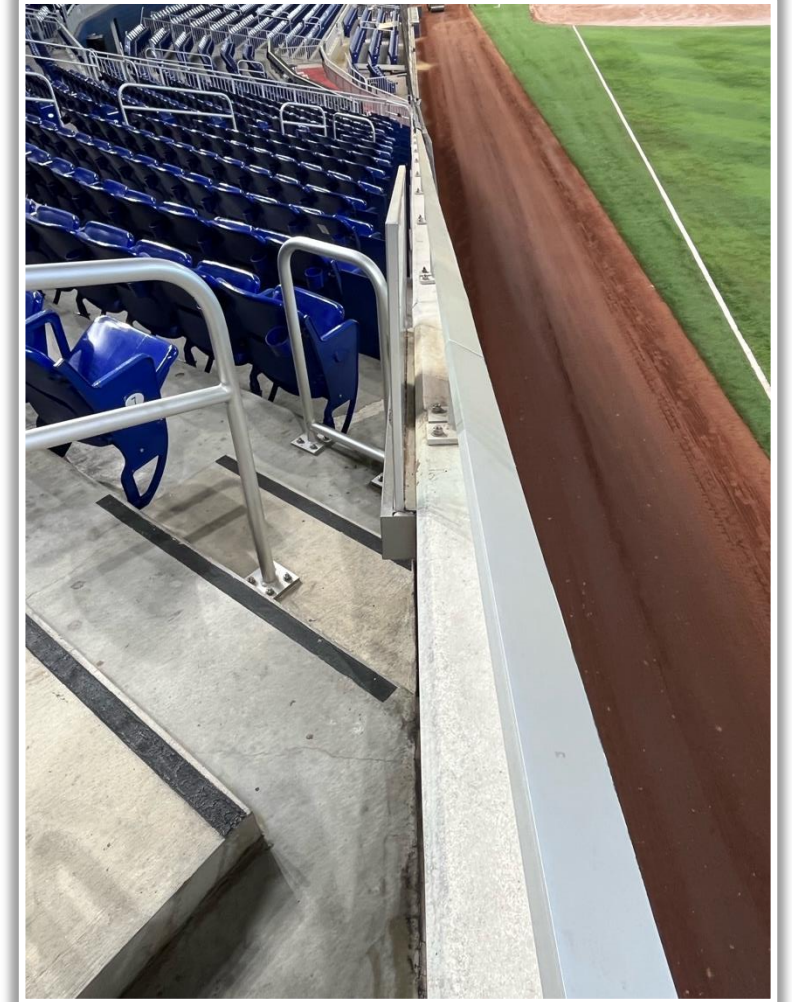

3B Camera Well Photos:

loanDepot park Ground Rules

3B iPad Camera Photos:

3B Batter Camera

A ball that strikes the camera behind the netting and enclosed padding is **live and in play** unless it becomes lodged or is otherwise deemed unplayable (i.e. goes completely through the netting).

3B Pitcher Camera

loanDepot park Ground Rules

LF Fan Safety Netting Photos:

loanDepot park Ground Rules

LF Corner Photos:

loanDepot park Ground Rules

LF Wall Photos:

loanDepot park Ground Rules

LF Wall Photos (Cont.):

loanDepot park Ground Rules

CF Wall Photos:

loanDepot park Ground Rules

RF Wall Photos:

loanDepot park Ground Rules

RF Corner Photos:

loanDepot park Ground Rules

RF Corner Photos (Cont.):

loanDepot park Ground Rules

RF Extended Fan Safety Netting Photos:

loanDepot park Ground Rules

1B Camera Well Photos:

Parabolic microphone is permanently attached to the railing and is **LIVE and in PLAY.**