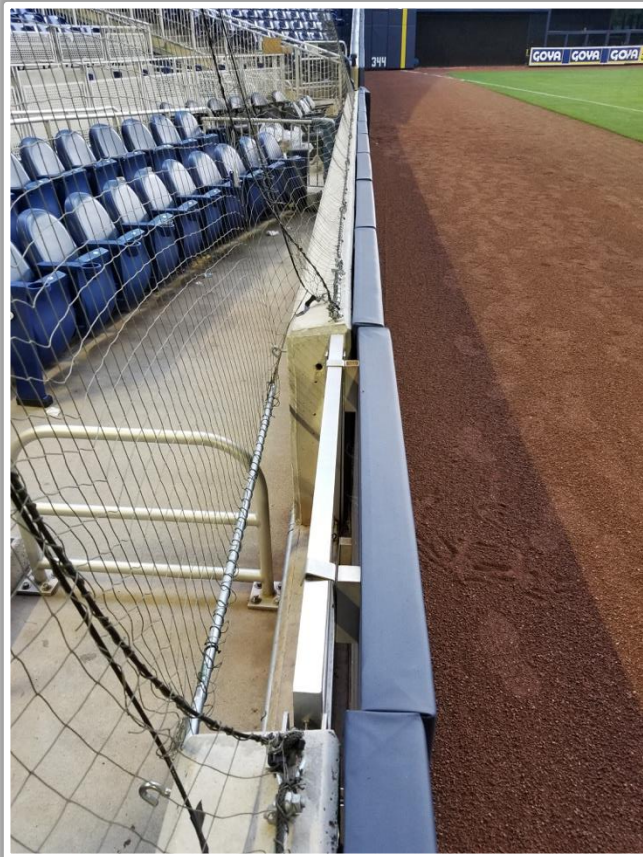

loanDepot park Ground Rules

RULE #4: The Center Field Zone is recessed and behind the left-center field wall.

- Ball in flight: **Home Run**
- Bounding ball: **Out of Play**

loanDepot park Ground Rules

RULE #5: The blue wall or metal safety railing is recessed and behind the right field wall.

loanDepot park Ground Rules

RULE #7: Batted ball strikes roof over foul territory: **Dead Ball**

loanDepot park Ground Rules

Backstop Photos:

loanDepot park Ground Rules

3B Dugout Photos:

loanDepot park Ground Rules

3B Camera Well Photos:

loanDepot park Ground Rules

3B iPad Camera Photos:

3B Batter Camera

A ball that strikes the camera behind the netting and enclosed padding is **live and in play** unless it becomes lodged or is otherwise deemed unplayable (i.e. goes completely through the netting).

3B Pitcher Camera

loanDepot park Ground Rules

LF Fan Safety Netting Photos:

loanDepot park Ground Rules

LF Corner Photos:

loanDepot park Ground Rules

LF Wall Photos:

loanDepot park Ground Rules