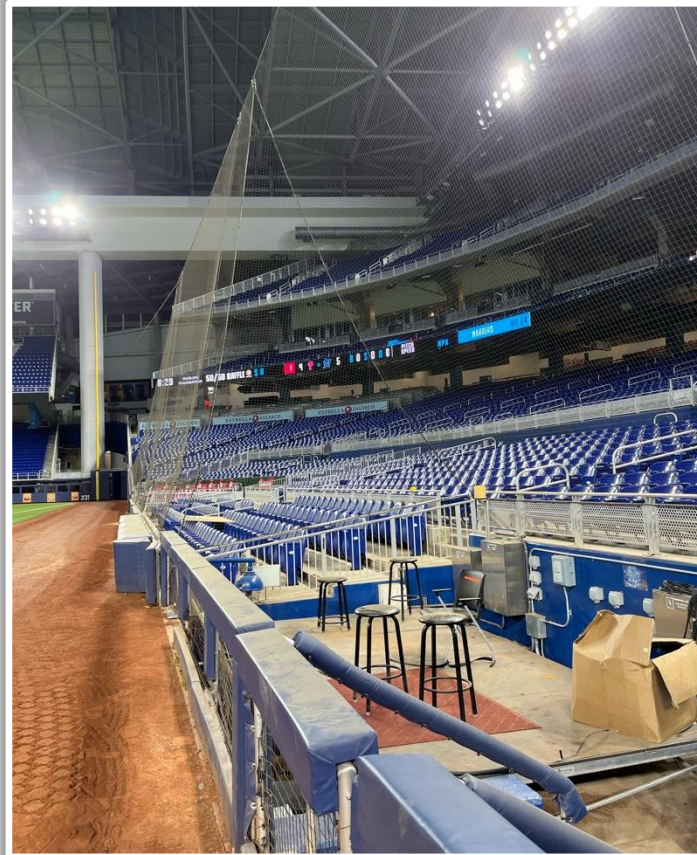

3B Camera Well Photos:

loanDepot park Ground Rules

3B iPad Camera Photos:

3B Batter Camera

A ball that strikes the camera behind the netting and enclosed padding is **live and in play** unless it becomes lodged or is otherwise deemed unplayable (i.e. goes completely through the netting).

3B Pitcher Camera

loanDepot park Ground Rules

LF Fan Safety Netting Photos:

loanDepot park Ground Rules

LF Corner Photos:

loanDepot park Ground Rules

LF Wall Photos:

loanDepot park Ground Rules

LF Wall Photos (Cont.):

loanDepot park Ground Rules

CF Wall Photos:

loanDepot park Ground Rules

RF Wall Photos:

loanDepot park Ground Rules

RF Corner Photos:

loanDepot park Ground Rules

RF Corner Photos (Cont.):

loanDepot park Ground Rules

RF Extended Fan Safety Netting Photos:

loanDepot park Ground Rules

1B Camera Well Photos:

Parabolic microphone is permanently attached to the railing and is **LIVE and in PLAY.**