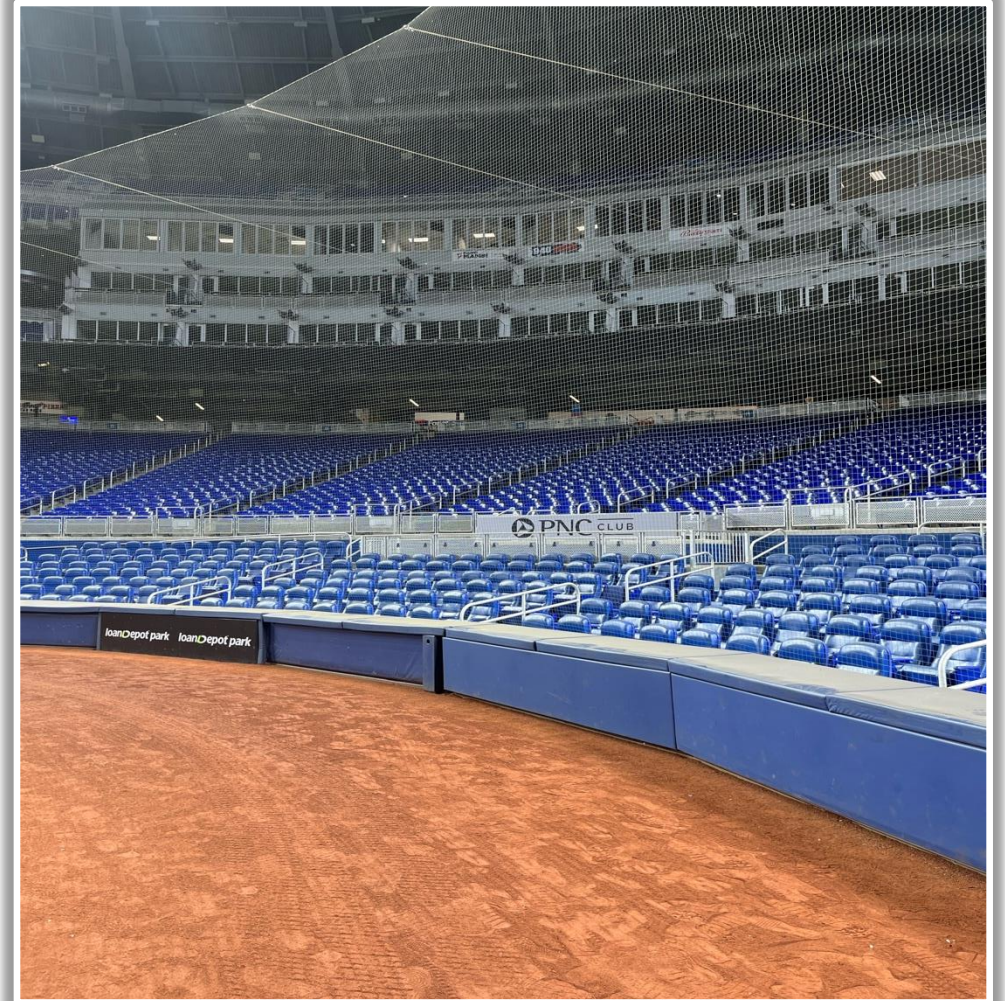

loanDepot park Ground Rules

RULE #4: The Center Field Zone is recessed and behind the left-center field wall.

- Ball in flight: **Home Run**
- Bounding ball: **Out of Play**

loanDepot park Ground Rules

RULE #5: The blue wall or metal safety railing is recessed and behind the right field wall.

- Ball in flight: **Home Run**
- Bounding ball: **Out of Play**

loanDepot park Ground Rules

RULE #6: Batted ball strikes roof over fair territory: **In Play**

- If caught by fielder, batter is out and runners advance at own risk.

loanDepot park Ground Rules

RULE #7: Batted ball strikes roof over foul territory: **Dead Ball**

loanDepot park Ground Rules

Backstop Photos:

loanDepot park Ground Rules

3B Dugout Photos:

loanDepot park Ground Rules

3B Camera Well Photos:

loanDepot park Ground Rules

3B iPad Camera Photos:

3B Batter Camera

A ball that strikes the camera behind the netting and enclosed padding is **live and in play** unless it becomes lodged or is otherwise deemed unplayable (i.e. goes completely through the netting).