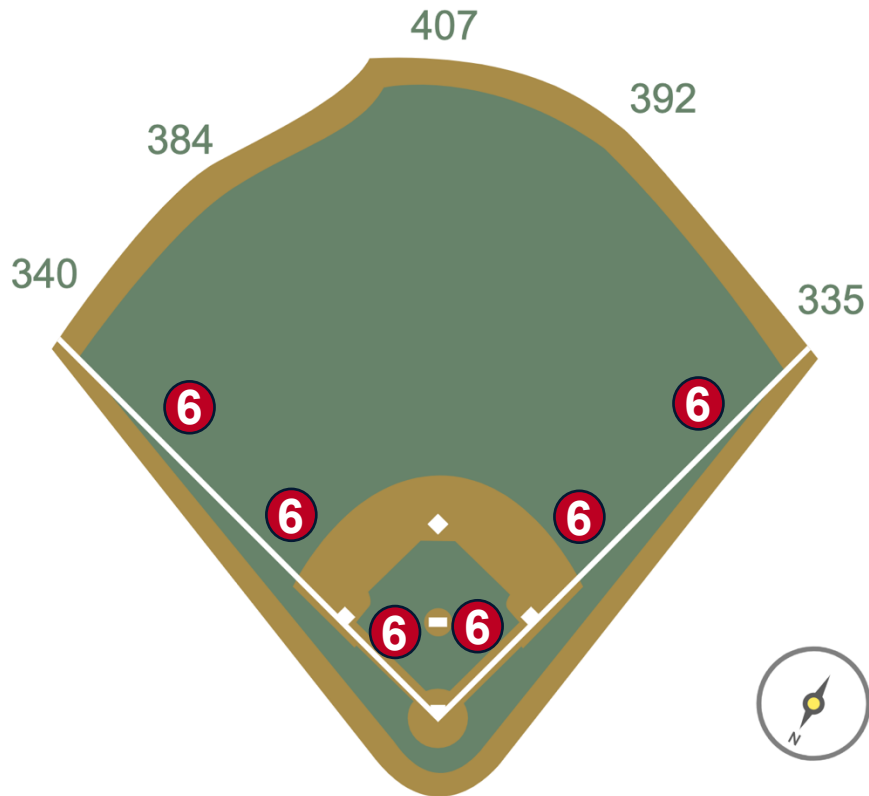

loanDepot park Ground Rules

RULE #2: Railings on the upward sloping wall in foul territory in the left field corner: **In Play**

loanDepot park Ground Rules

RULE #3: Railings on the upward sloping wall in foul territory in the right field corner not covered by protective netting: **In Play**

loanDepot park Ground Rules

RULE #4: The Center Field Zone is recessed and behind the left-center field wall.

- Ball in flight: **Home Run**
- Bounding ball: **Out of Play**

loanDepot park Ground Rules

RULE #5: The blue wall or metal safety railing is recessed and behind the right field wall.

- Ball in flight: **Home Run**
- Bounding ball: **Out of Play**

loanDepot park Ground Rules

RULE #6: Batted ball strikes roof over fair territory: **In Play**

- If caught by fielder, batter is out and runners advance at own risk.