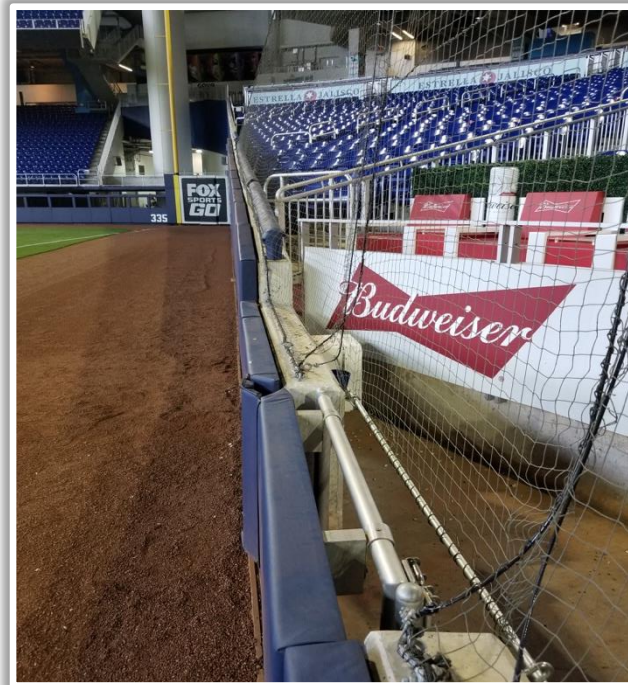

loanDepot park

2026 Ground Rules

Date: March 25, 2026

loanDepot park Ground Rules

RULE #1: Fair batted bounding or thrown ball striking the protective netting down the left and right field lines in foul territory and rebounding onto the playing field: **In Play**

loanDepot park Ground Rules

RULE #2: Railings on the upward sloping wall in foul territory in the left field corner: **In Play**

loanDepot park Ground Rules

RULE #3: Railings on the upward sloping wall in foul territory in the right field corner not covered by protective netting: **In Play**

loanDepot park Ground Rules

RULE #4: The Center Field Zone is recessed and behind the left-center field wall.

- Ball in flight: **Home Run**
- Bounding ball: **Out of Play**

loanDepot park Ground Rules

RULE #5: The blue wall or metal safety railing is recessed and behind the right field wall.

3B Camera Well Photos:

loanDepot park Ground Rules

3B iPad Camera Photos:

3B Batter Camera

A ball that strikes the camera behind the netting and enclosed padding is **live and in play** unless it becomes lodged or is otherwise deemed unplayable (i.e. goes completely through the netting).