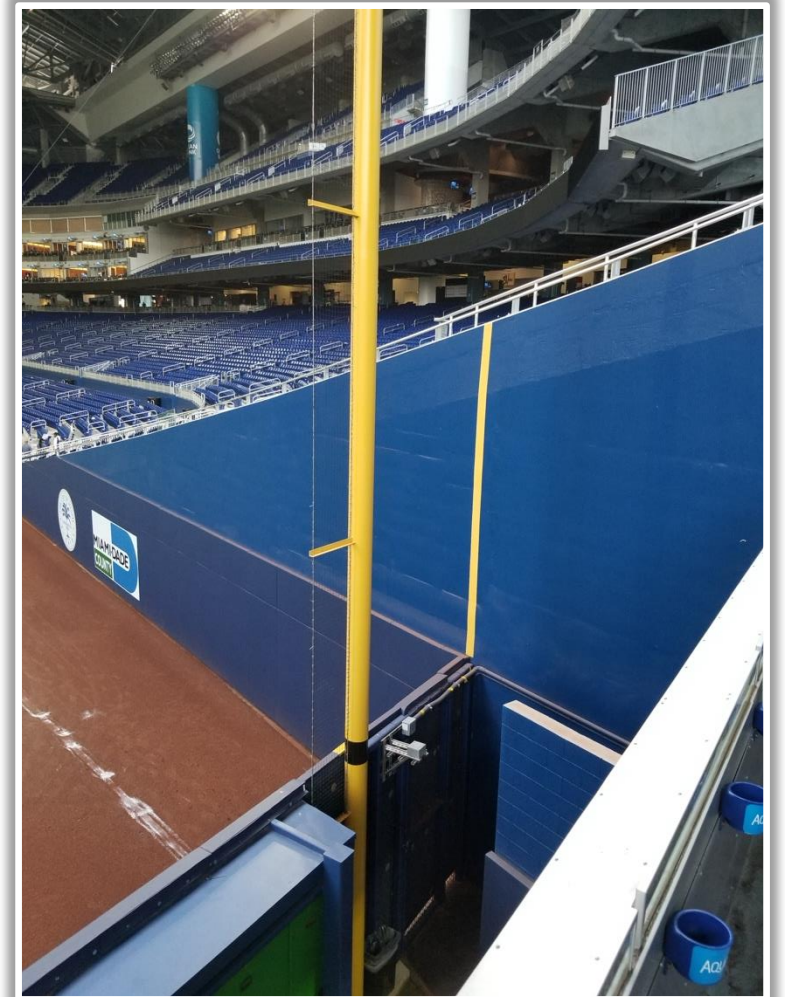

3B Camera Well Photos:

loanDepot park Ground Rules

3B iPad Camera Photos:

3B Batter Camera

A ball that strikes the camera behind the netting and enclosed padding is **live and in play** unless it becomes lodged or is otherwise deemed unplayable (i.e. goes completely through the netting).

3B Pitcher Camera

loanDepot park Ground Rules

LF Fan Safety Netting Photos:

loanDepot park Ground Rules

LF Corner Photos:

loanDepot park Ground Rules

LF Wall Photos:

loanDepot park Ground Rules

LF Wall Photos (Cont.):

loanDepot park Ground Rules

CF Wall Photos:

loanDepot park Ground Rules

RF Wall Photos:

loanDepot park Ground Rules

RF Corner Photos:

loanDepot park Ground Rules