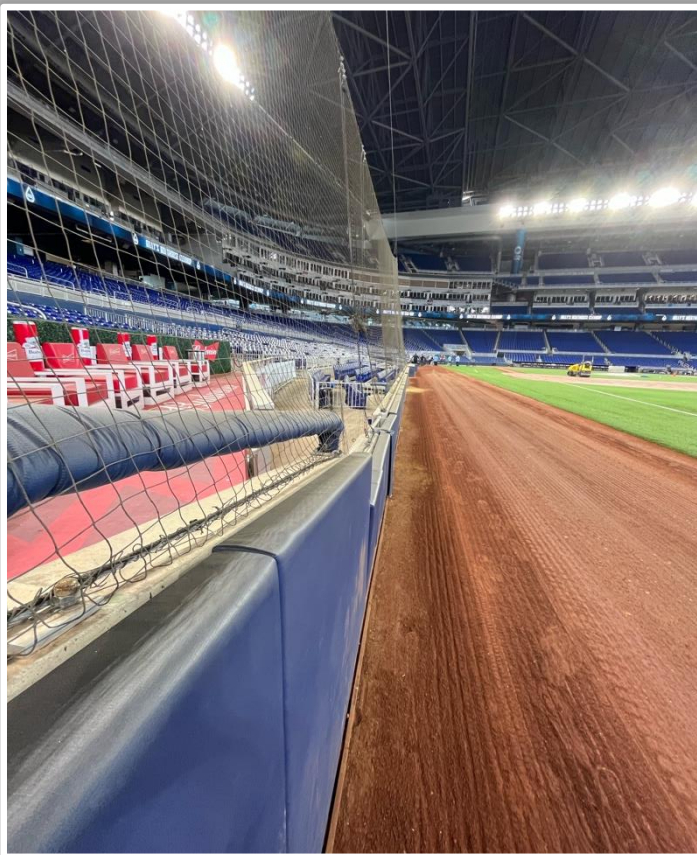

3B Camera Well Photos:

loanDepot park Ground Rules

3B iPad Camera Photos:

3B Batter Camera

A ball that strikes the camera behind the netting and enclosed padding is **live and in play** unless it becomes lodged or is otherwise deemed unplayable (i.e. goes completely through the netting).

3B Pitcher Camera

loanDepot park Ground Rules

LF Fan Safety Netting Photos:

loanDepot park Ground Rules

LF Corner Photos:

loanDepot park Ground Rules

LF Wall Photos:

loanDepot park Ground Rules

LF Wall Photos (Cont.):

loanDepot park Ground Rules

CF Wall Photos:

loanDepot park Ground Rules

RF Wall Photos:

loanDepot park Ground Rules

RF Corner Photos:

loanDepot park Ground Rules

RF Corner Photos (Cont.):

loanDepot park Ground Rules

RF Extended Fan Safety Netting Photos:

loanDepot park Ground Rules

1B Camera Well Photos:

Parabolic microphone is permanently attached to the railing and is **LIVE and in PLAY.**