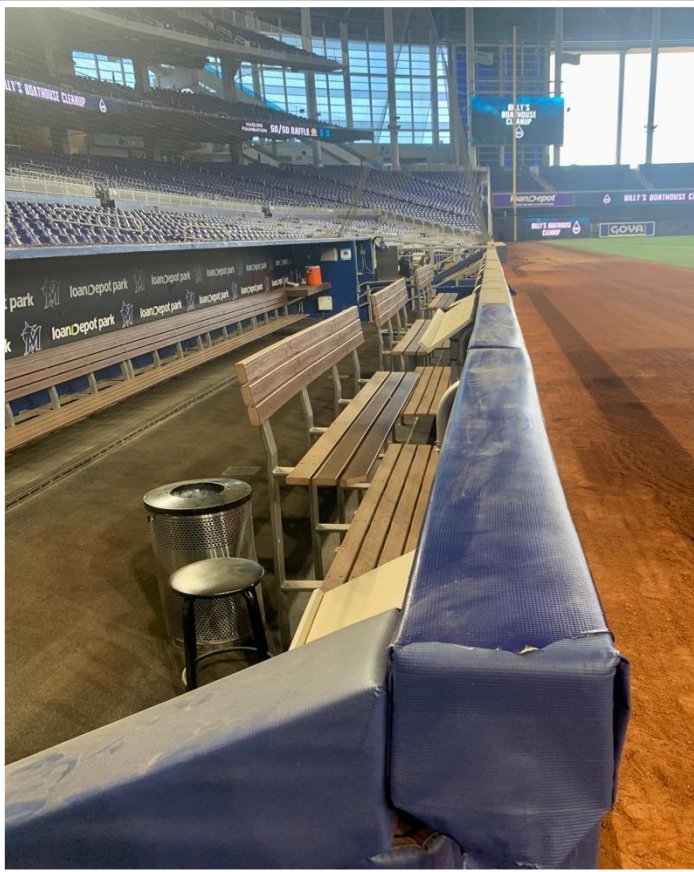

loanDepot park Ground Rules

RULE #7: Batted ball strikes roof over foul territory: **Dead Ball**

loanDepot park Ground Rules

Backstop Photos:

loanDepot park Ground Rules

3B Dugout Photos:

loanDepot park Ground Rules

3B Camera Well Photos:

loanDepot park Ground Rules

3B iPad Camera Photos:

3B Batter Camera

A ball that strikes the camera behind the netting and enclosed padding is **live and in play** unless it becomes lodged or is otherwise deemed unplayable (i.e. goes completely through the netting).