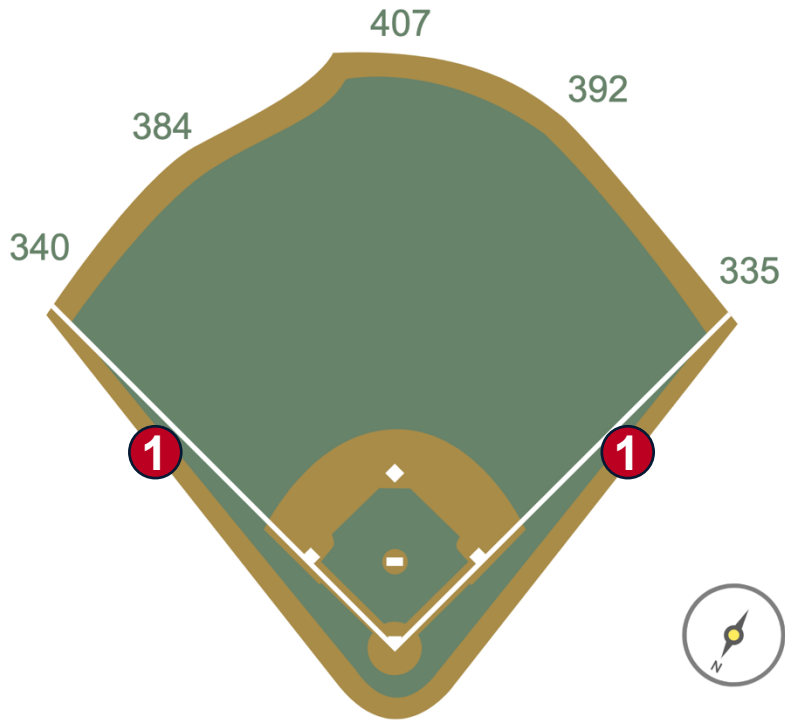

loanDepot park

2026 Ground Rules

Date: March 25, 2026

loanDepot park Ground Rules

RULE #1: Fair batted bounding or thrown ball striking the protective netting down the left and right field lines in foul territory and rebounding onto the playing field: **In Play**

loanDepot park Ground Rules

RULE #2: Railings on the upward sloping wall in foul territory in the left field corner: **In Play**

loanDepot park Ground Rules

RULE #3: Railings on the upward sloping wall in foul territory in the right field corner not covered by protective netting: **In Play**

loanDepot park Ground Rules

RULE #4: The Center Field Zone is recessed and behind the left-center field wall.

- Ball in flight: **Home Run**
- Bounding ball: **Out of Play**

loanDepot park Ground Rules

RULE #5: The blue wall or metal safety railing is recessed and behind the right field wall.