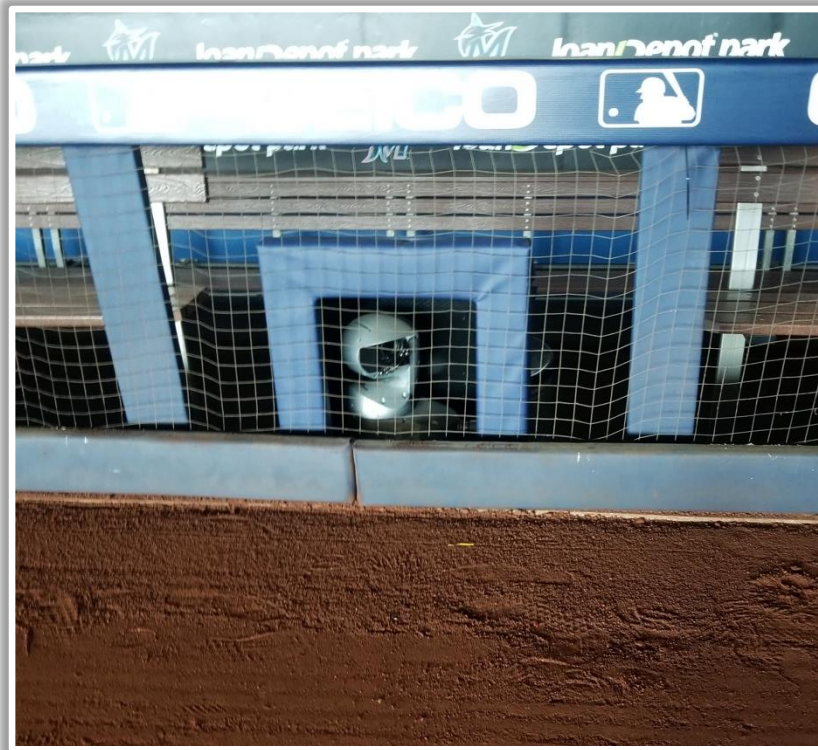

loanDepot park Ground Rules

RULE #4: The Center Field Zone is recessed and behind the left-center field wall.

- Ball in flight: **Home Run**
- Bounding ball: **Out of Play**

loanDepot park Ground Rules

RULE #5: The blue wall or metal safety railing is recessed and behind the right field wall.

3B Camera Well Photos:

loanDepot park Ground Rules

3B iPad Camera Photos:

3B Batter Camera

A ball that strikes the camera behind the netting and enclosed padding is **live and in play** unless it becomes lodged or is otherwise deemed unplayable (i.e. goes completely through the netting).

RF Corner Photos (Cont.):

loanDepot park Ground Rules

RF Extended Fan Safety Netting Photos:

loanDepot park Ground Rules

1B Camera Well Photos:

Parabolic microphone is permanently attached to the railing and is **LIVE and in PLAY.**

| IoanDepot park Ground Rules

1B iPad Camera Photos:

1B Batter Camera

A ball that strikes the camera behind the netting and enclosed padding is ***live and in play*** unless it becomes lodged or is otherwise deemed unplayable (i.e. goes completely through the netting).