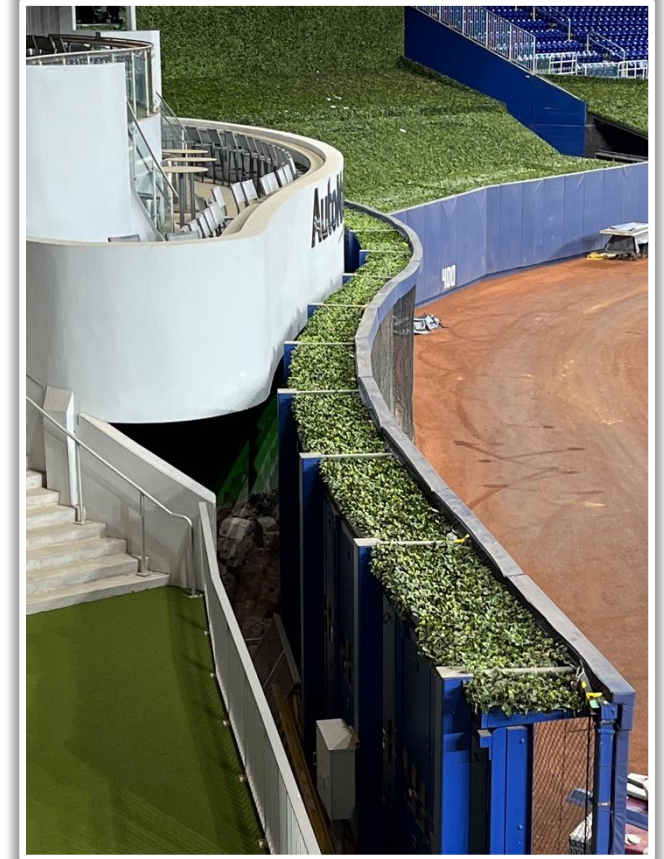

loanDepot park Ground Rules

RULE #2: Railings on the upward sloping wall in foul territory in the left field corner: **In Play**

loanDepot park Ground Rules

RULE #3: Railings on the upward sloping wall in foul territory in the right field corner not covered by protective netting: **In Play**

loanDepot park Ground Rules

RULE #4: The Center Field Zone is recessed and behind the left-center field wall.

- Ball in flight: **Home Run**
- Bounding ball: **Out of Play**

loanDepot park Ground Rules

RULE #5: The blue wall or metal safety railing is recessed and behind the right field wall.

3B Camera Well Photos:

loanDepot park Ground Rules

3B iPad Camera Photos:

3B Batter Camera

A ball that strikes the camera behind the netting and enclosed padding is **live and in play** unless it becomes lodged or is otherwise deemed unplayable (i.e. goes completely through the netting).