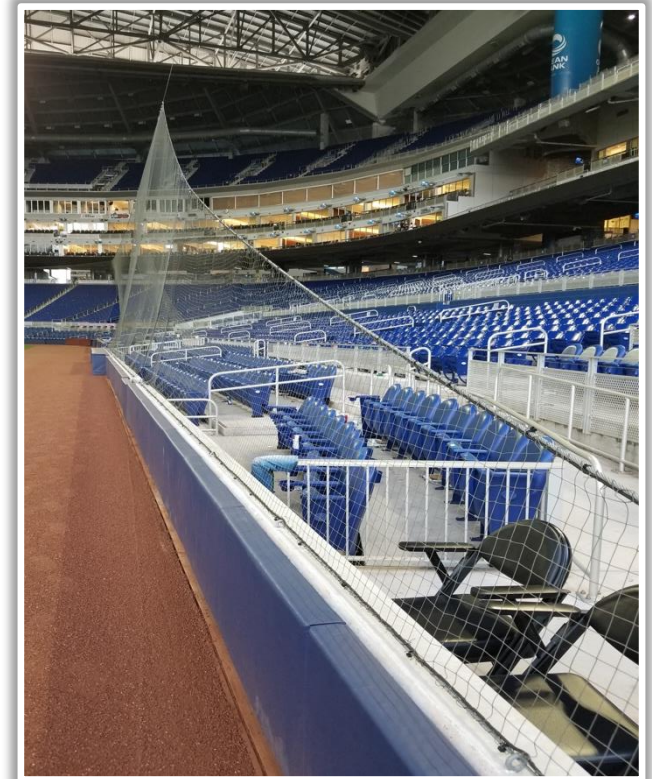

loanDepot park

2026 Ground Rules

Date: March 25, 2026

loanDepot park Ground Rules

RULE #1: Fair batted bounding or thrown ball striking the protective netting down the left and right field lines in foul territory and rebounding onto the playing field: **In Play**

loanDepot park Ground Rules

RULE #2: Railings on the upward sloping wall in foul territory in the left field corner: **In Play**

loanDepot park Ground Rules

RULE #3: Railings on the upward sloping wall in foul territory in the right field corner not covered by protective netting: **In Play**

loanDepot park Ground Rules

RULE #4: The Center Field Zone is recessed and behind the left-center field wall.

- Ball in flight: **Home Run**
- Bounding ball: **Out of Play**

loanDepot park Ground Rules

RULE #5: The blue wall or metal safety railing is recessed and behind the right field wall.

3B Camera Well Photos:

loanDepot park Ground Rules

3B iPad Camera Photos:

3B Batter Camera

A ball that strikes the camera behind the netting and enclosed padding is **live and in play** unless it becomes lodged or is otherwise deemed unplayable (i.e. goes completely through the netting).