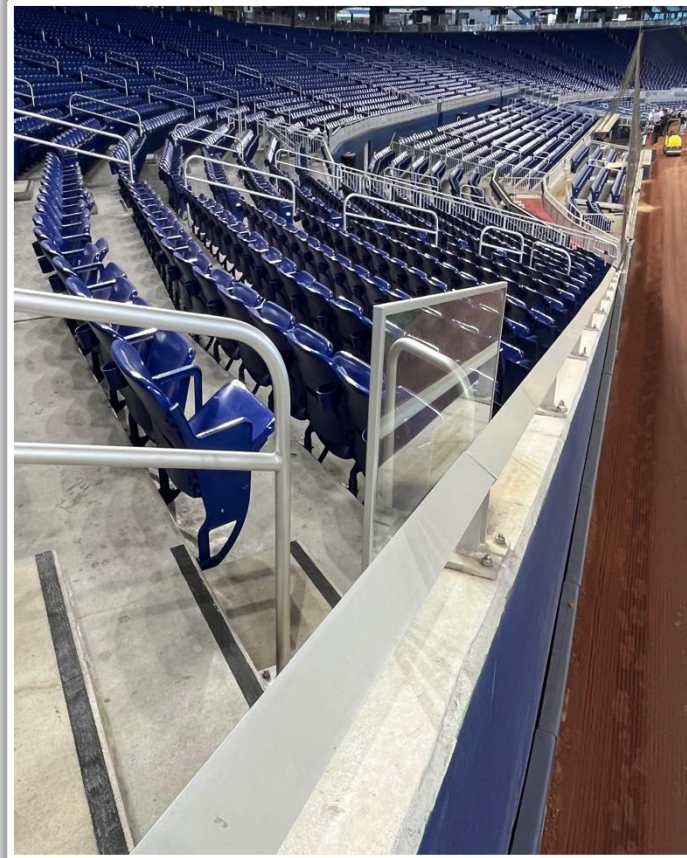

3B Camera Well Photos:

loanDepot park Ground Rules

3B iPad Camera Photos:

3B Batter Camera

A ball that strikes the camera behind the netting and enclosed padding is **live and in play** unless it becomes lodged or is otherwise deemed unplayable (i.e. goes completely through the netting).

3B Pitcher Camera

loanDepot park Ground Rules

LF Fan Safety Netting Photos:

loanDepot park Ground Rules

LF Corner Photos:

loanDepot park Ground Rules

LF Wall Photos:

loanDepot park Ground Rules

LF Wall Photos (Cont.):

loanDepot park Ground Rules

CF Wall Photos:

loanDepot park Ground Rules

RF Wall Photos:

loanDepot park Ground Rules

RF Corner Photos:

loanDepot park Ground Rules

RF Corner Photos (Cont.):

loanDepot park Ground Rules

RF Extended Fan Safety Netting Photos:

loanDepot park Ground Rules

1B Camera Well Photos:

Parabolic microphone is permanently attached to the railing and is **LIVE and in PLAY.**