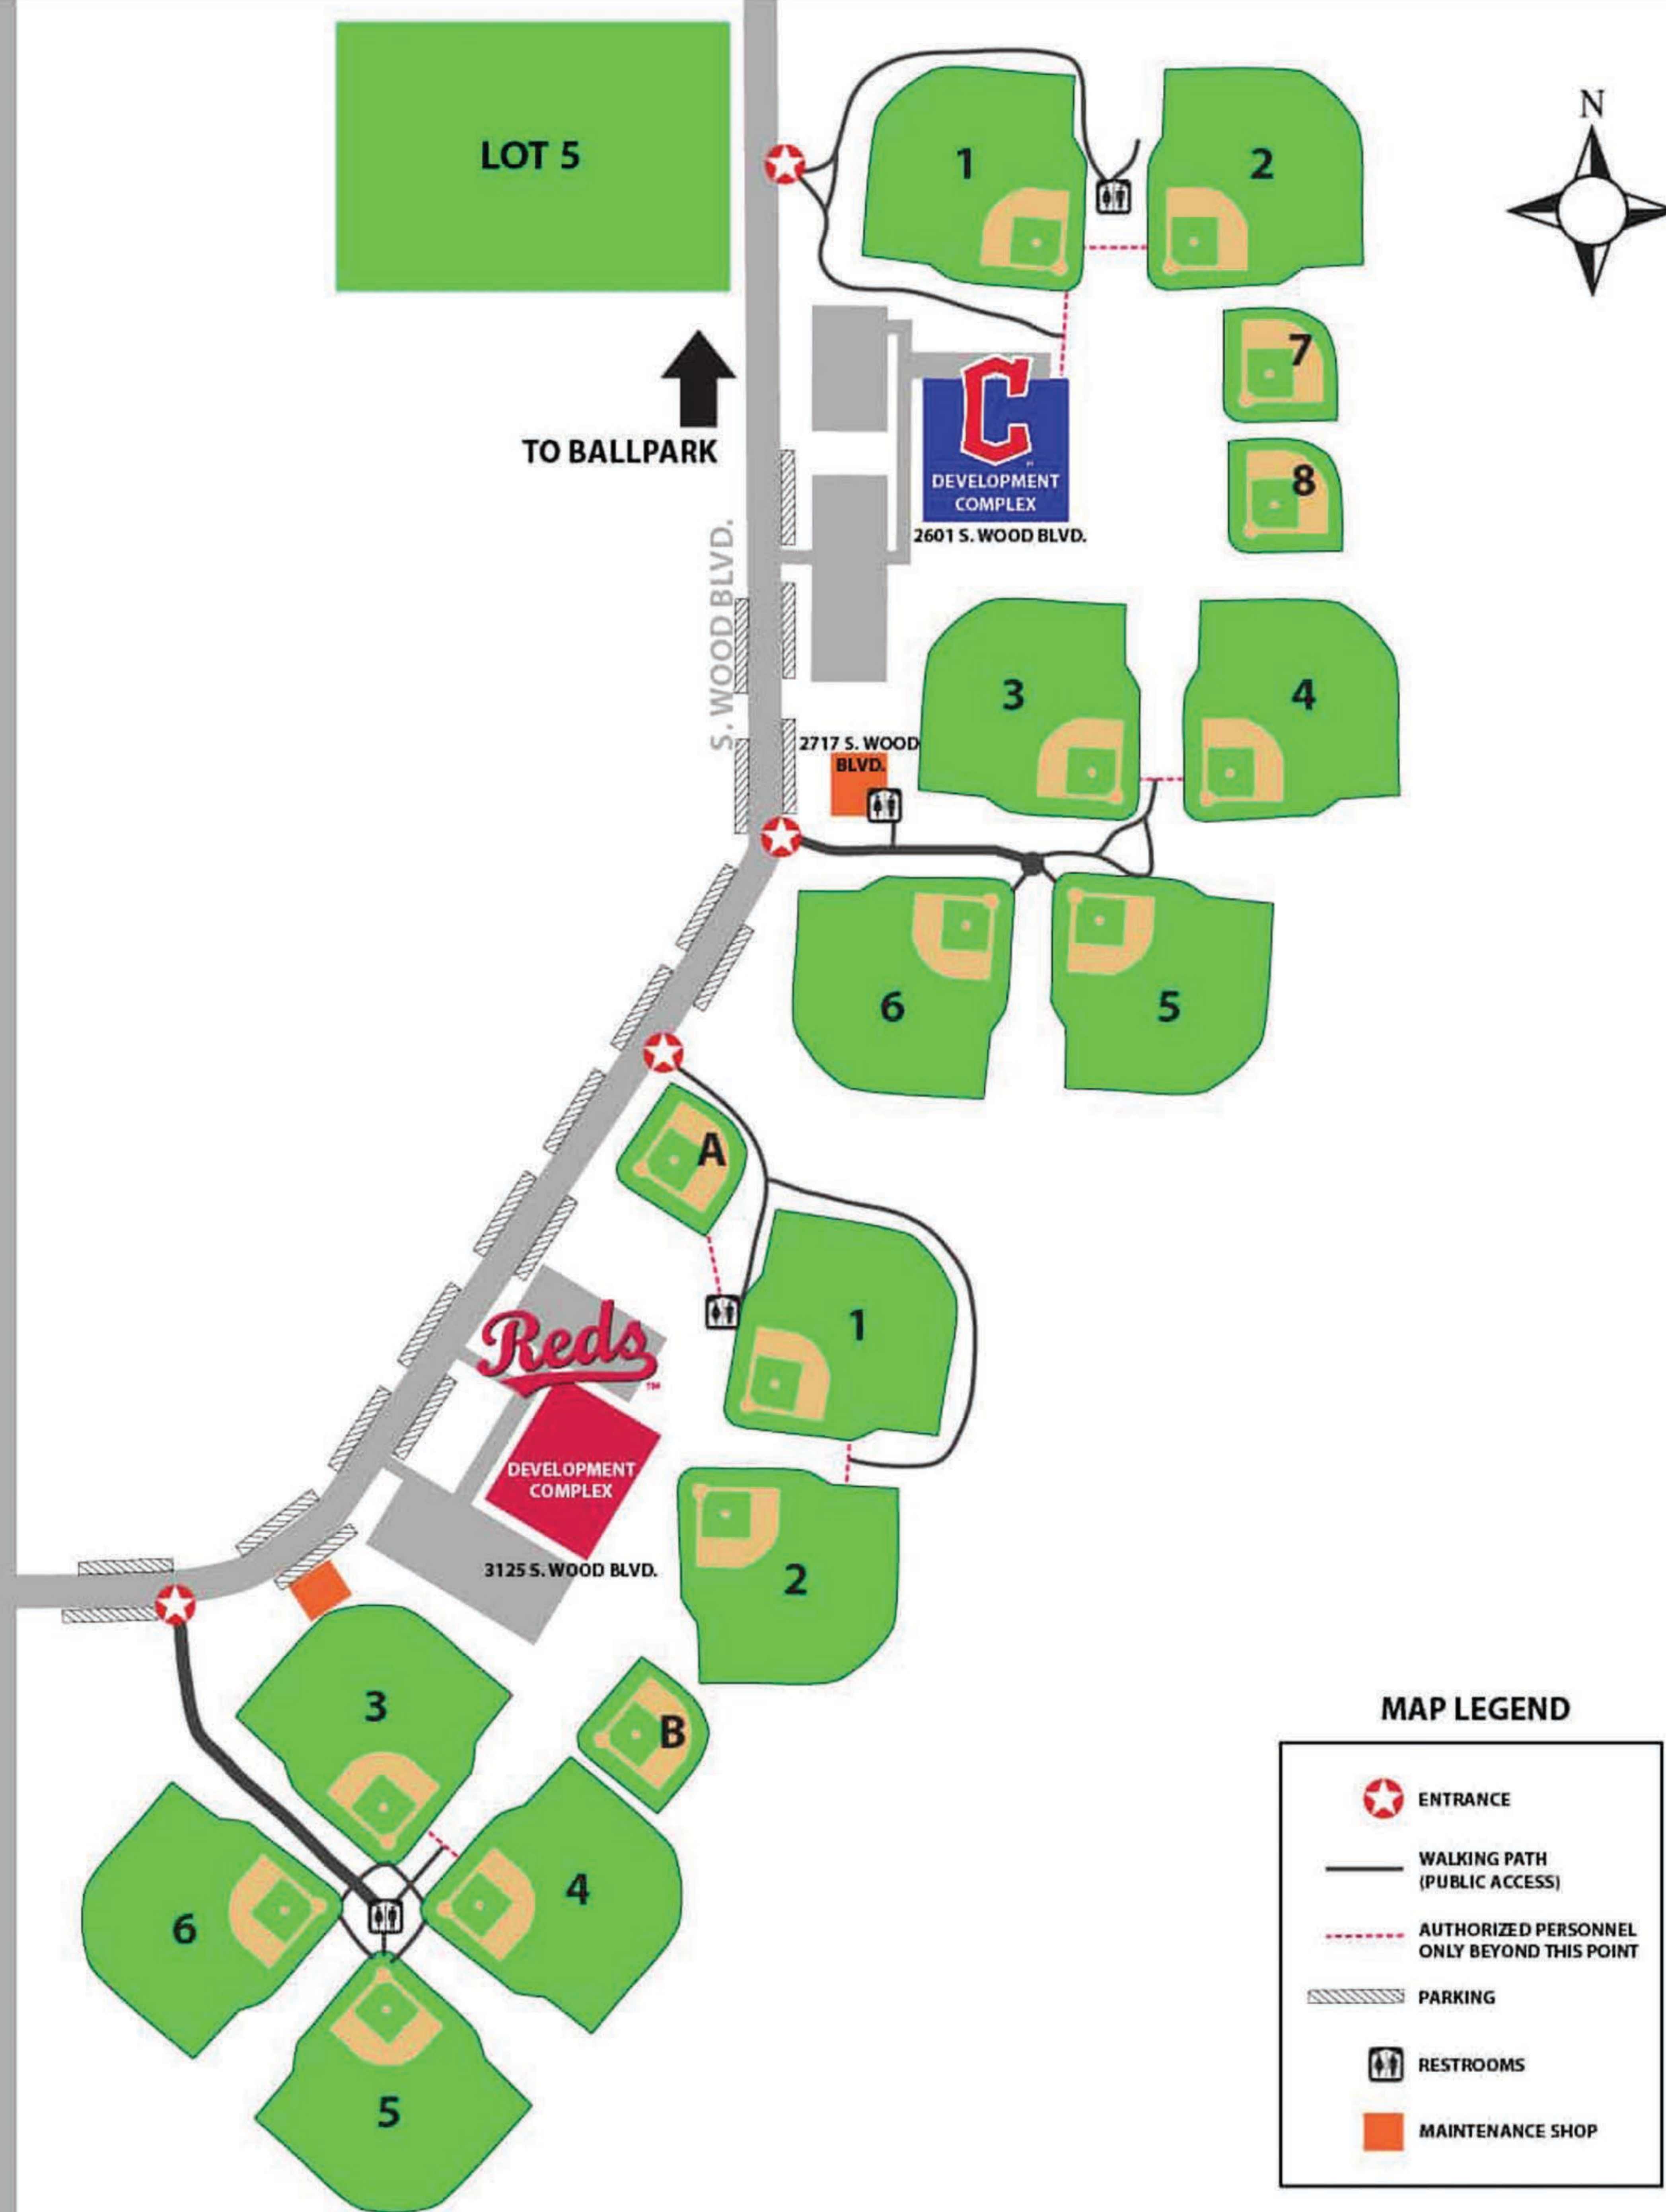

RECREATIONAL

COMPLEX

ESTRELLA PARKWAY

MAP LEGEND

ENTRANCE

WALKING PATH
(PUBLIC ACCESS)

AUTHORIZED PERSONNEL
ONLY BEYOND THIS POINT

PARKING

RESTROOMS

MAINTENANCE SHOP