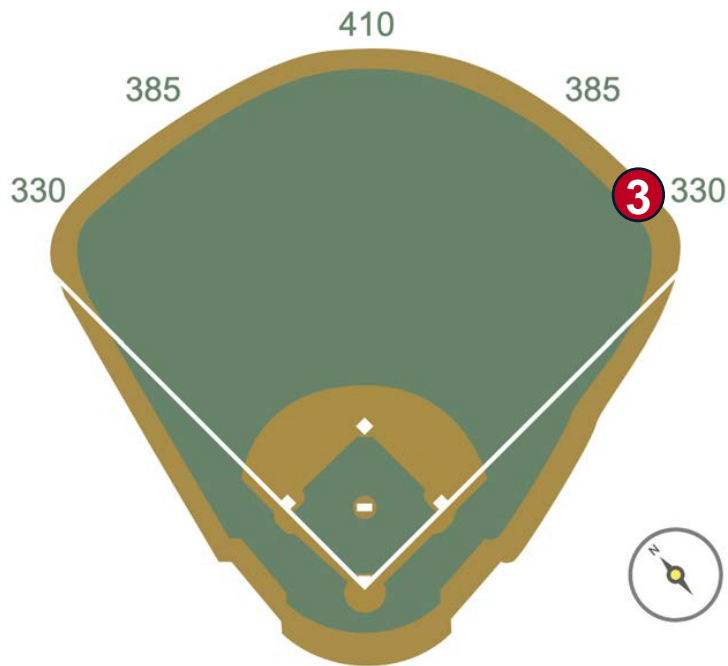

Kauffman Stadium

2023 Ground Rules

Date: March 30, 2023

Kauffman Stadium Ground Rules

RULE #1:

- Fly ball striking the flat vertical surface (painted green facing) of the support, above the wall padding and returning to the field of play: **Live and In Play**
- Fly ball striking the top of the metal support (painted yellow) and returning to the field of play: **Live and In Play**
- Fly ball striking the top of the metal support (painted yellow) and exiting the field in foul territory: **Two Bases**
- Fly Ball striking the top of the metal support (painted yellow) and striking the Foul Pole or exiting the field in fair territory: **Home Run**

Kauffman Stadium Ground Rules

RULE #2: Batted ball in flight that strikes any portion of the seating area safety fencing, including the railings, at a point above the lower outfield wall to the right and continues over the lower wall: **Home Run**

Kauffman Stadium Ground Rules

RULE #3: Batted ball in flight that strikes any portion of the seating area safety fencing, including the railings, at a point above the lower outfield wall to the left and continues over the lower wall: **Home Run**

Kauffman Stadium Ground Rules

RULE #4: Batted ball in flight striking the padded edges on top of the outfield wall on either side of the main video board in center field and continuing over the wall: **Home Run**