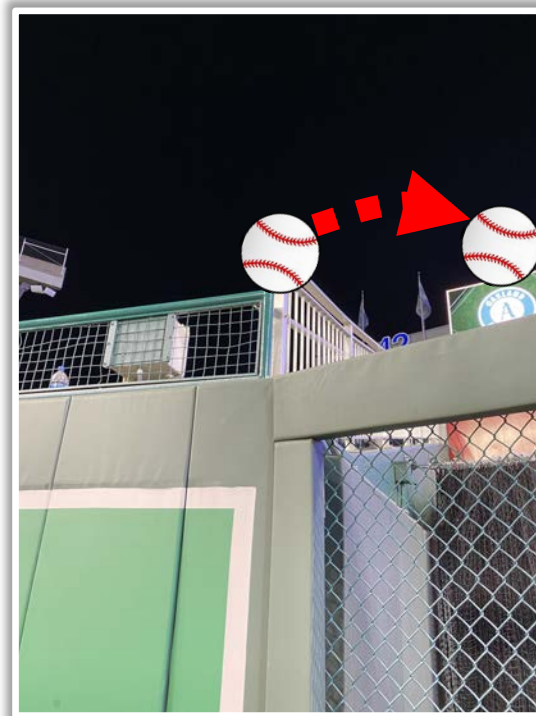

Kauffman Stadium

2023 Ground Rules

Date: March 30, 2023

Kauffman Stadium Ground Rules

RULE #1:

- Fly ball striking the flat vertical surface (painted green facing) of the support, above the wall padding and returning to the field of play: **Live and In Play**
- Fly ball striking the top of the metal support (painted yellow) and returning to the field of play: **Live and In Play**
- Fly ball striking the top of the metal support (painted yellow) and exiting the field in foul territory: **Two Bases**
- Fly Ball striking the top of the metal support (painted yellow) and striking the Foul Pole or exiting the field in fair territory: **Home Run**

Kauffman Stadium Ground Rules

RULE #2: Batted ball in flight that strikes any portion of the seating area safety fencing, including the railings, at a point above the lower outfield wall to the right and continues over the lower wall: **Home Run**

Kauffman Stadium Ground Rules

RULE #3: Batted ball in flight that strikes any portion of the seating area safety fencing, including the railings, at a point above the lower outfield wall to the left and continues over the lower wall: **Home Run**

Kauffman Stadium Ground Rules

RULE #4: Batted ball in flight striking the padded edges on top of the outfield wall on either side of the main video board in center field and continuing over the wall: **Home Run**