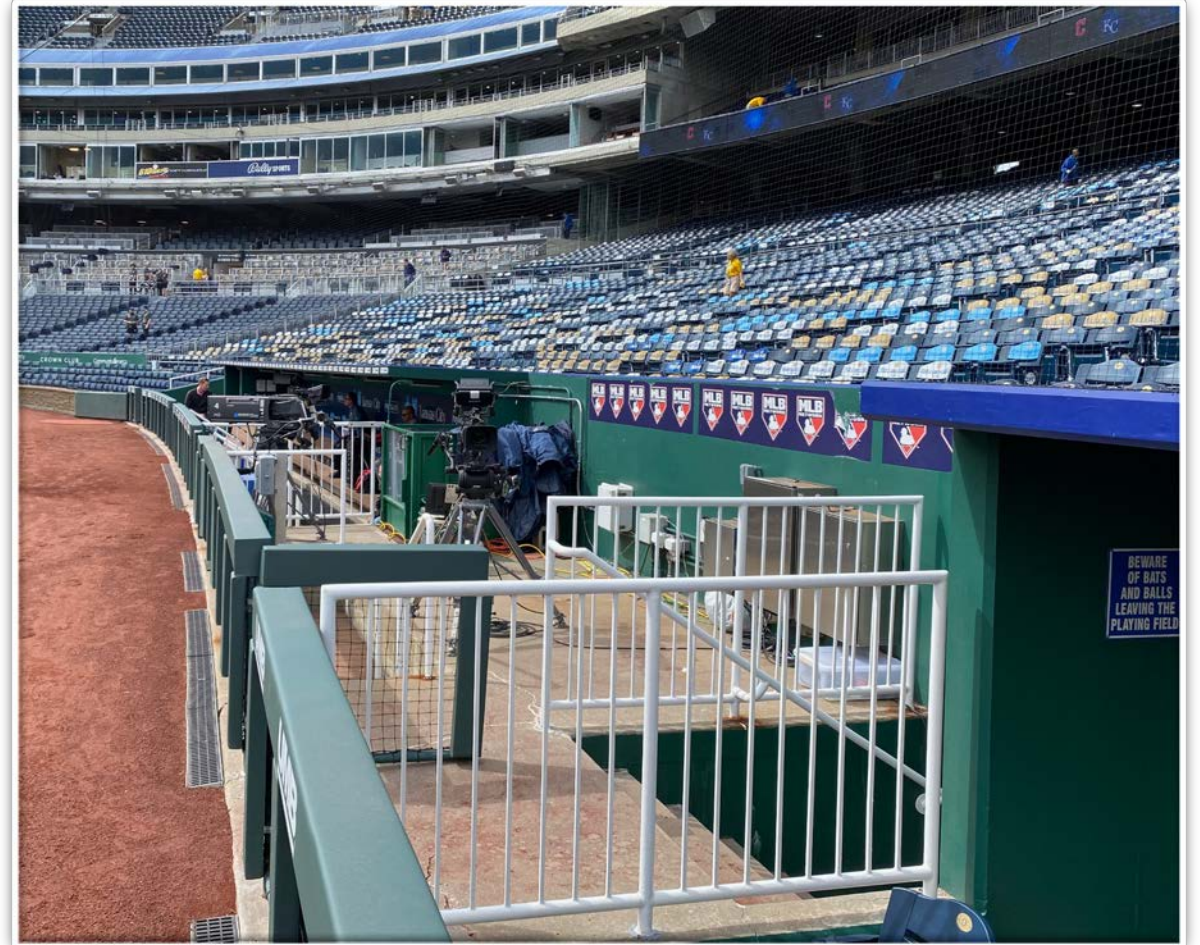

Kauffman Stadium Ground Rules

RULE #3: Batted ball in flight that strikes any portion of the seating area safety fencing, including the railings, at a point above the lower outfield wall to the left and continues over the lower wall: **Home Run**

Kauffman Stadium Ground Rules

RULE #5: Batted ball in flight striking the top of the outfield wall above the out-of-town scoreboards and bouncing over the fence: **Home Run**

Kauffman Stadium Ground Rules

RULE #6: Batted ball in flight striking the railing above and behind the out-of-town scoreboard in right field and rebounding onto the playing field: **Home Run**

Kauffman Stadium Ground Rules

Backstop Photos:

Kauffman Stadium Ground Rules

3B Camera Well Photos:

Kauffman Stadium Ground Rules

3B iPad Camera Photos:

3B Batter Camera

A ball that strikes the camera and rebounds onto the playing field is live and in play unless it becomes lodged or is otherwise deemed unplayable