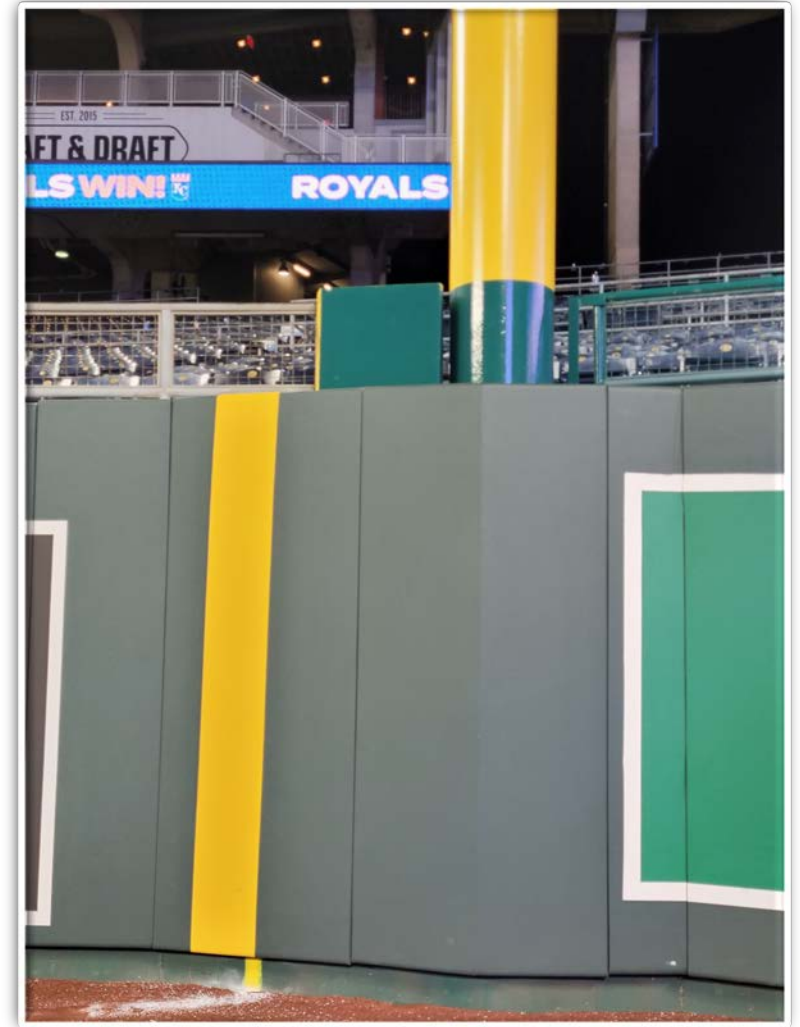

Kauffman Stadium Ground Rules

LF Foul Pole Photos: