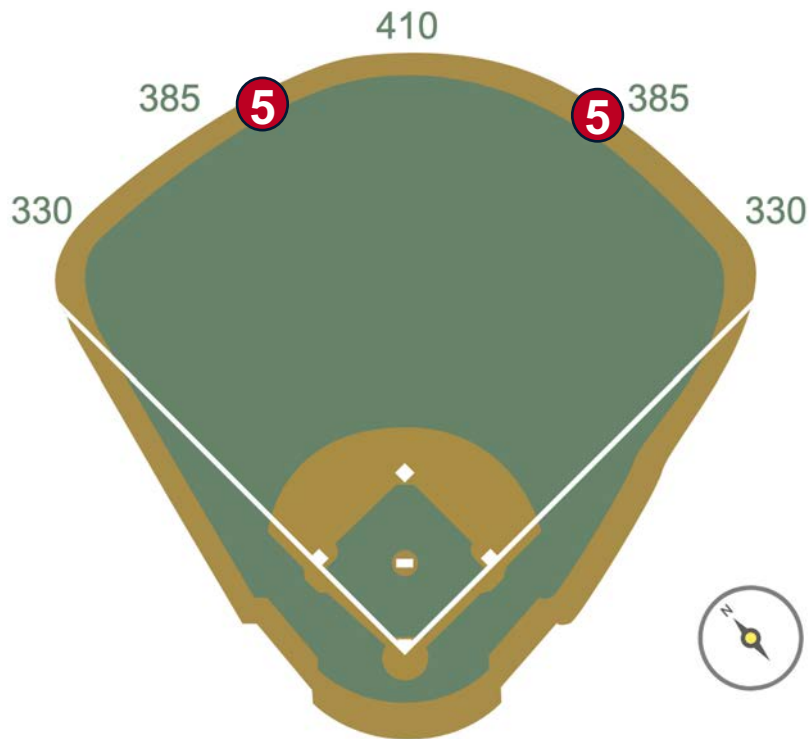

Kauffman Stadium Ground Rules

RULE #5: Batted ball in flight striking the top of the outfield wall above the out-of-town scoreboards and bouncing over the fence: **Home Run**