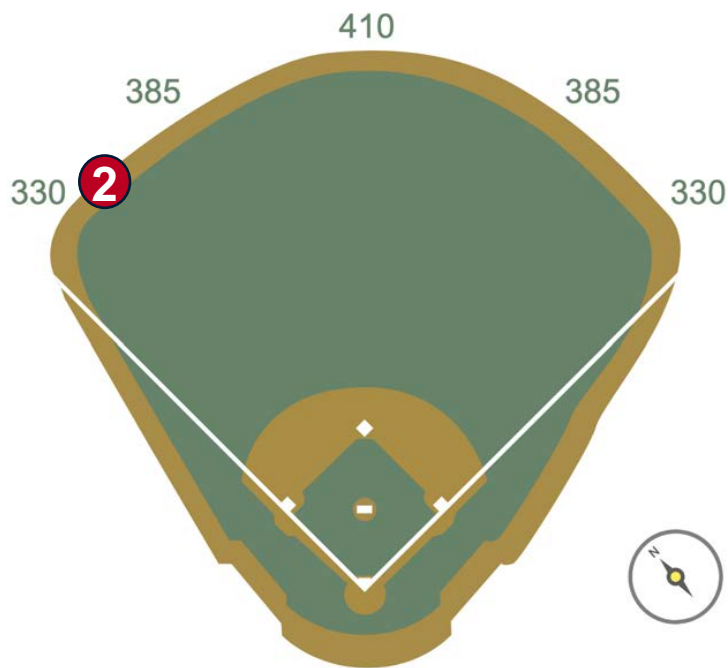

Kauffman Stadium

2023 Ground Rules

Date: March 30, 2023

Kauffman Stadium Ground Rules

RULE #1:

- Fly ball striking the flat vertical surface (painted green facing) of the support, above the wall padding and returning to the field of play: **Live and In Play**
- Fly ball striking the top of the metal support (painted yellow) and returning to the field of play: **Live and In Play**
- Fly ball striking the top of the metal support (painted yellow) and exiting the field in foul territory: **Two Bases**
- Fly Ball striking the top of the metal support (painted yellow) and striking the Foul Pole or exiting the field in fair territory: **Home Run**

Kauffman Stadium Ground Rules

RULE #2: Batted ball in flight that strikes any portion of the seating area safety fencing, including the railings, at a point above the lower outfield wall to the right and continues over the lower wall: **Home Run**

Kauffman Stadium Ground Rules

RULE #3: Batted ball in flight that strikes any portion of the seating area safety fencing, including the railings, at a point above the lower outfield wall to the left and continues over the lower wall: **Home Run**

Kauffman Stadium Ground Rules

RULE #4: Batted ball in flight striking the padded edges on top of the outfield wall on either side of the main video board in center field and continuing over the wall: **Home Run**