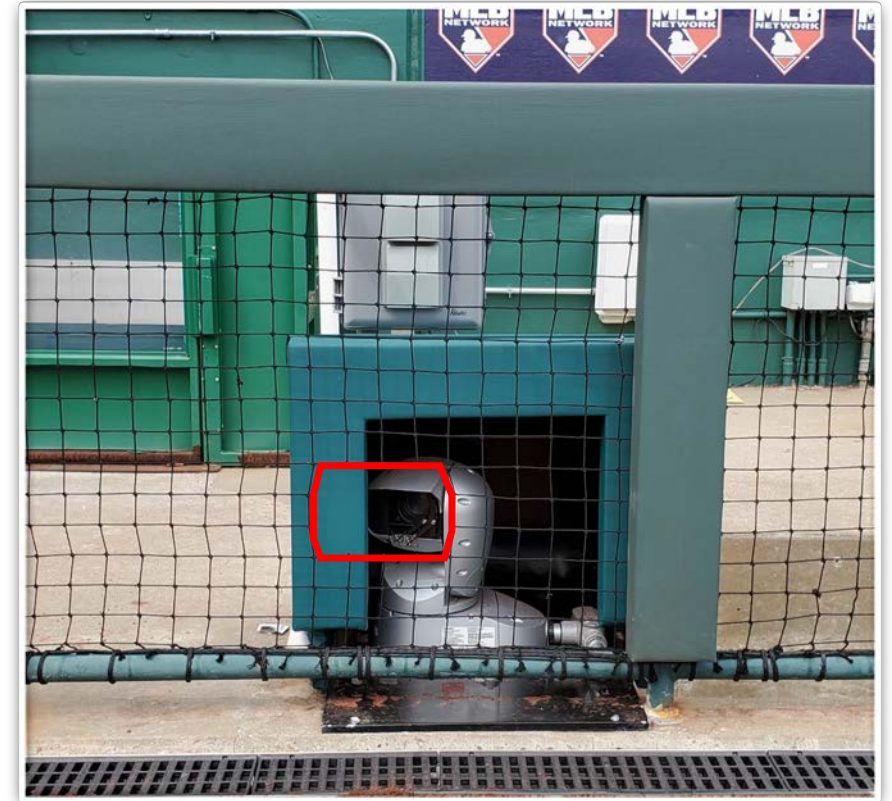

Kauffman Stadium Ground Rules

3B Camera Well Photos:

Kauffman Stadium Ground Rules

3B iPad Camera Photos:

3B Batter Camera

A ball that strikes the camera and rebounds onto the playing field is live and in play unless it becomes lodged or is otherwise deemed unplayable