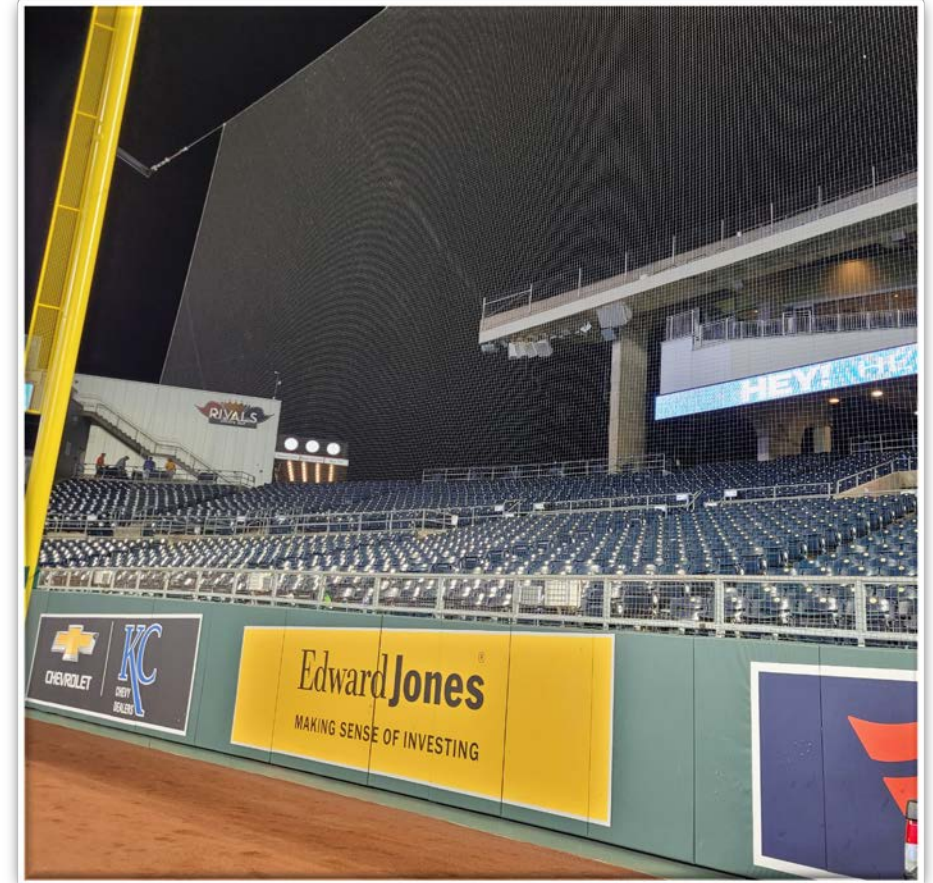

Kauffman Stadium Ground Rules

RF Extended Fan Safety Netting: