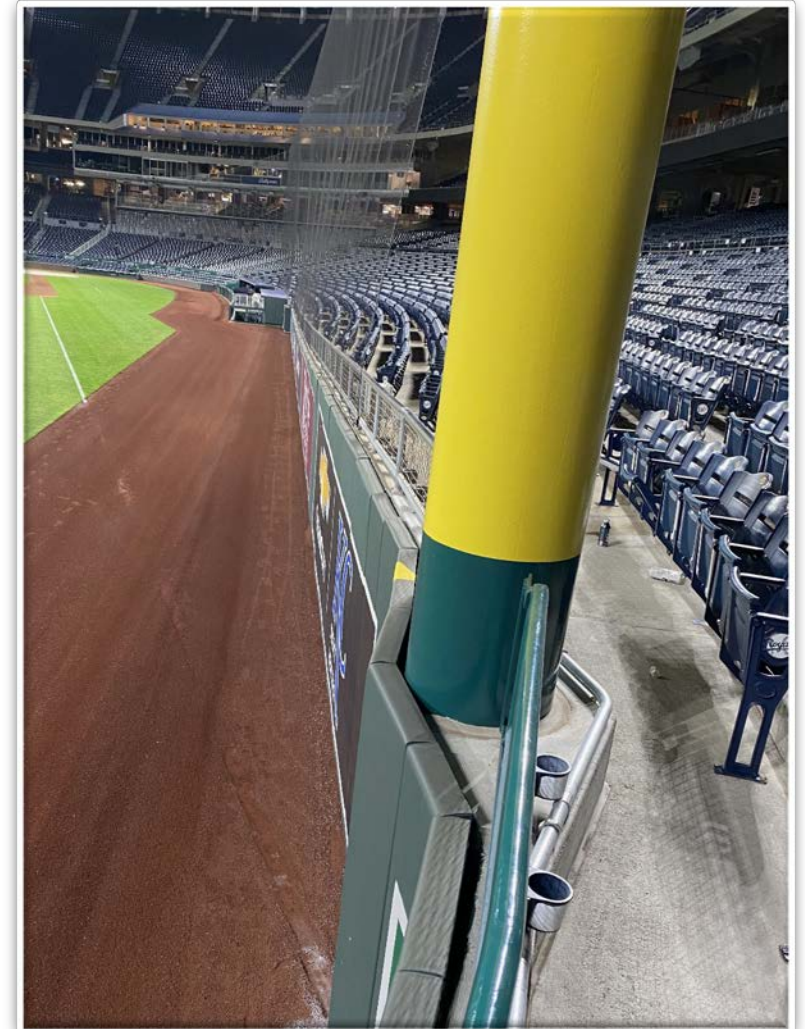

Kauffman Stadium Ground Rules

RULE #3: Batted ball in flight that strikes any portion of the seating area safety fencing, including the railings, at a point above the lower outfield wall to the left and continues over the lower wall: **Home Run**

Kauffman Stadium Ground Rules

RULE #4: Batted ball in flight striking the padded edges on top of the outfield wall on either side of the main video board in center field and continuing over the wall: **Home Run**

Kauffman Stadium Ground Rules

3B Camera Well Photos:

Kauffman Stadium Ground Rules

3B iPad Camera Photos:

3B Batter Camera

A ball that strikes the camera and rebounds onto the playing field is live and in play unless it becomes lodged or is otherwise deemed unplayable

3B Pitcher Camera

Kauffman Stadium Ground Rules

3B Dugout Photos:

Kauffman Stadium Ground Rules

LF Extended Fan Safety Netting:

Kauffman Stadium Ground Rules

LF Corner:

Kauffman Stadium Ground Rules