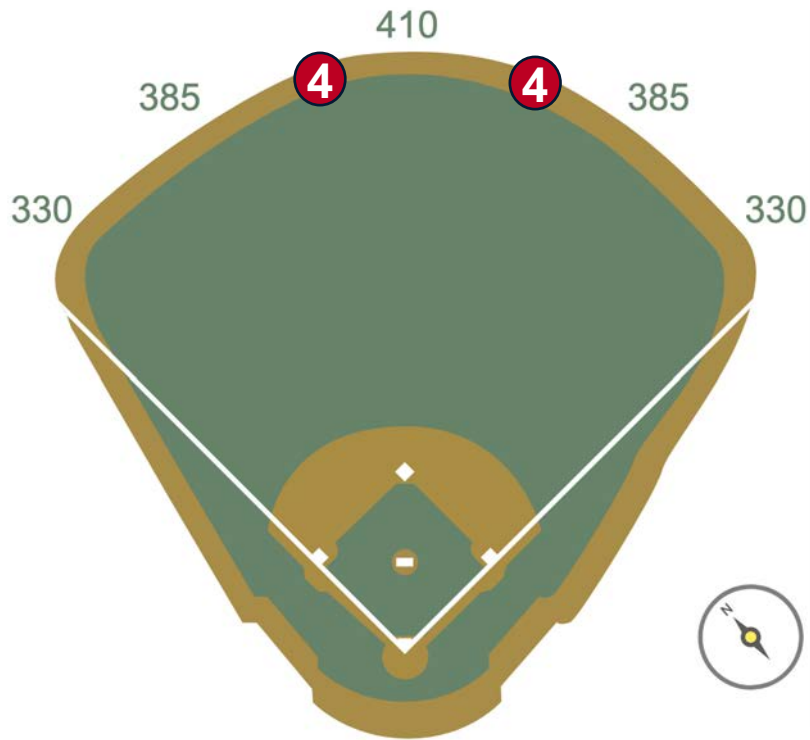

Kauffman Stadium

2023 Ground Rules

Date: March 30, 2023

Kauffman Stadium Ground Rules

RULE #1:

- Fly ball striking the flat vertical surface (painted green facing) of the support, above the wall padding and returning to the field of play: **Live and In Play**
- Fly ball striking the top of the metal support (painted yellow) and returning to the field of play: **Live and In Play**
- Fly ball striking the top of the metal support (painted yellow) and exiting the field in foul territory: **Two Bases**
- Fly Ball striking the top of the metal support (painted yellow) and striking the Foul Pole or exiting the field in fair territory: **Home Run**

Kauffman Stadium Ground Rules

RULE #2: Batted ball in flight that strikes any portion of the seating area safety fencing, including the railings, at a point above the lower outfield wall to the right and continues over the lower wall: **Home Run**

Kauffman Stadium Ground Rules

RULE #3: Batted ball in flight that strikes any portion of the seating area safety fencing, including the railings, at a point above the lower outfield wall to the left and continues over the lower wall: **Home Run**

Kauffman Stadium Ground Rules

RULE #4: Batted ball in flight striking the padded edges on top of the outfield wall on either side of the main video board in center field and continuing over the wall: **Home Run**