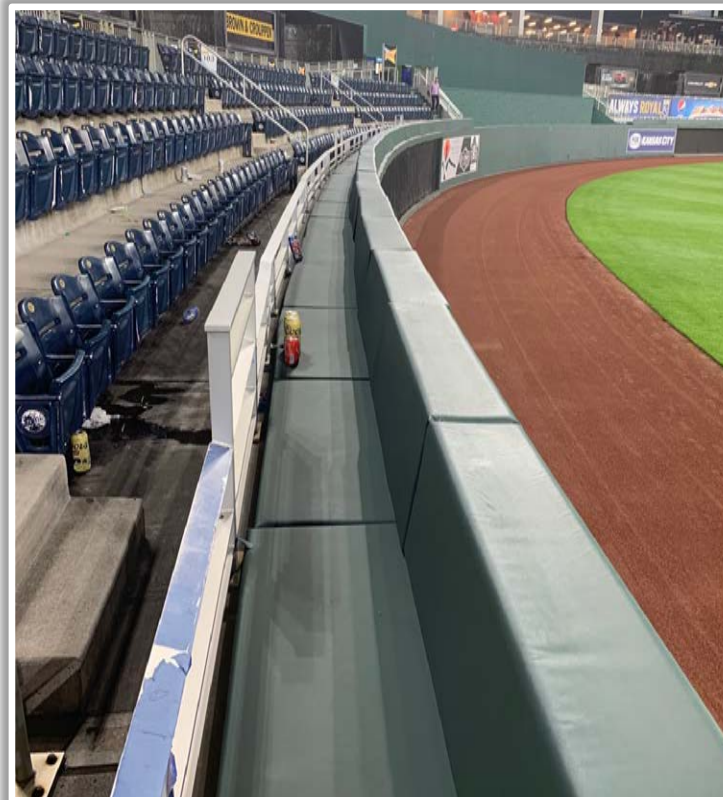

Kauffman Stadium Ground Rules

RULE #2: Batted ball in flight that strikes any portion of the seating area safety fencing, including the railings, at a point above the lower outfield wall to the right and continues over the lower wall: **Home Run**

Kauffman Stadium Ground Rules

RULE #3: Batted ball in flight that strikes any portion of the seating area safety fencing, including the railings, at a point above the lower outfield wall to the left and continues over the lower wall: **Home Run**

Kauffman Stadium Ground Rules

RULE #4: Batted ball in flight striking the padded edges on top of the outfield wall on either side of the main video board in center field and continuing over the wall: **Home Run**

Kauffman Stadium Ground Rules

RULE #5: Batted ball in flight striking the top of the outfield wall above the out-of-town scoreboards and bouncing over the fence: **Home Run**

Kauffman Stadium Ground Rules