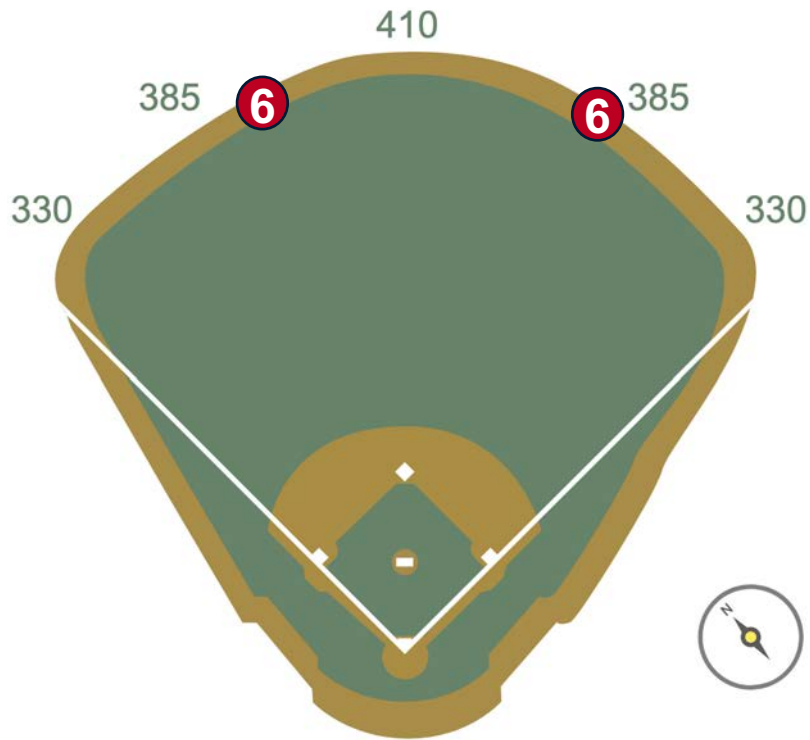

Kauffman Stadium Ground Rules

RULE #6: Batted ball in flight striking the railing above and behind the out-of-town scoreboard in right field and rebounding onto the playing field: **Home Run**