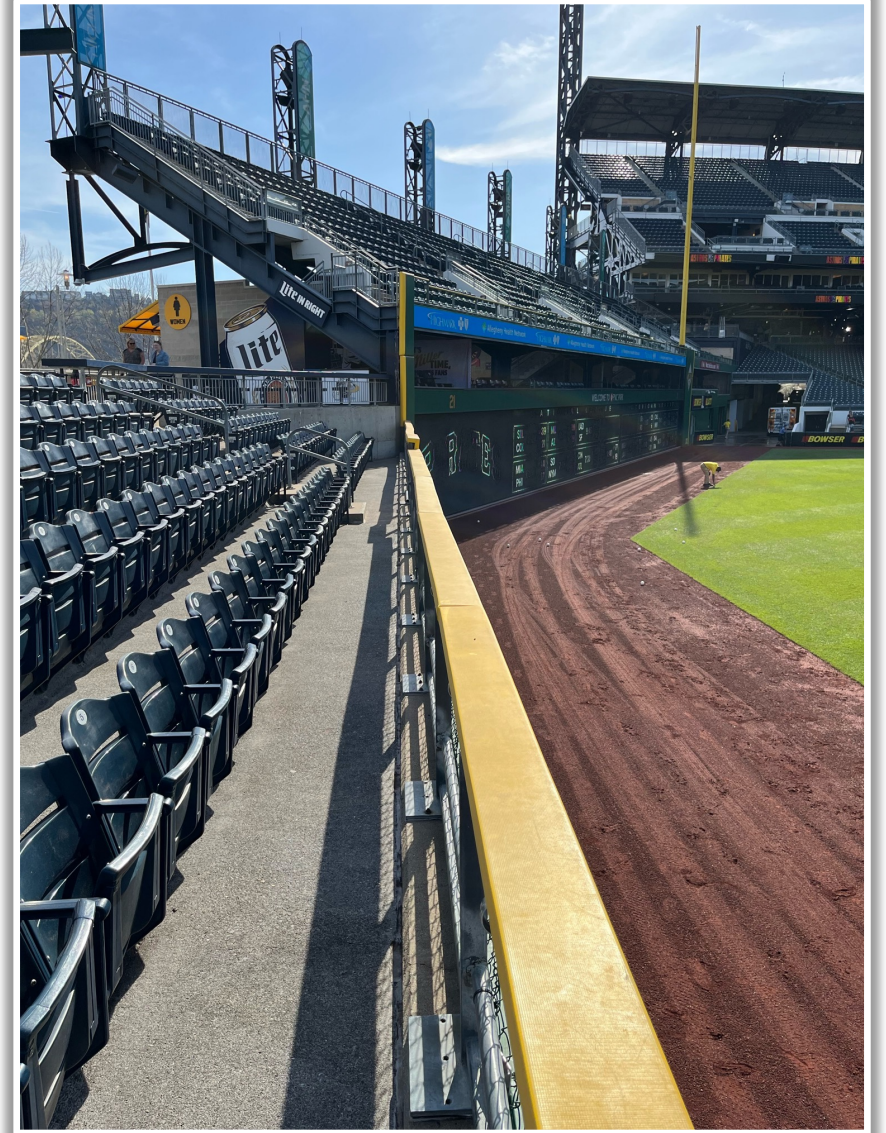

PNC Park Ground Rules

RULE #2: Batted ball in flight striking base of chain-link bullpen fence and bounding over outfield wall: **Two Bases**

PNC Park Ground Rules

RULE #3: The recessed metal poles beyond the left-center field bullpen entrance and right-center field wall are out of play.

- Ball in flight striking the recessed metal pole: **Home Run**
- Bounding ball striking the recessed metal pole: **Two Bases**

PNC Park Ground Rules

RULE #4: Batted ball in flight striking padding on taller wall in right-center field at a point above the right-center field stands and continuing into the right-center field stands: **Home Run**

PNC Park Ground Rules

Backstop Photos:

PNC Park Ground Rules

3B Dugout Photos:

PNC Park Ground Rules

3B iPad Camera Photos:

A ball that strikes the camera and rebounds onto the playing field is live and in play unless it becomes lodged or is otherwise deemed unplayable

LF Corner Photos:

PNC Park Ground Rules

LF Foul Pole Photos:

PNC Park Ground Rules

LF Wall Photos:

PNC Park Ground Rules

OF Wall Photos:

PNC Park Ground Rules