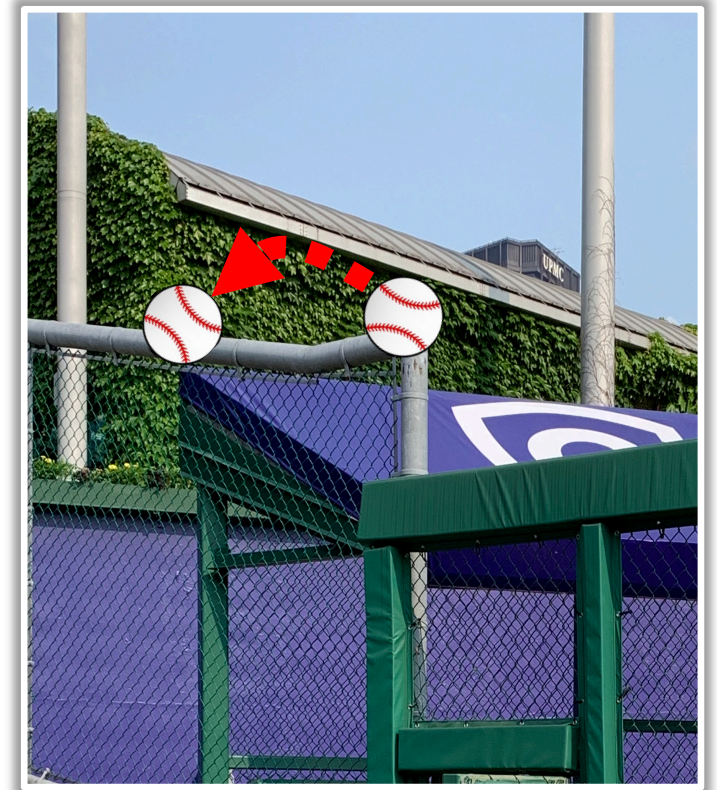

PNC Park

2024 Ground Rules

Date: March 28, 2024

PNC Park Ground Rules

RULE #1: Batted ball in flight striking taller wall in left-center field at a point above the left field stands and continuing into the left field stands: **Home Run**

PNC Park Ground Rules

RULE #2: Batted ball in flight striking base of chain-link bullpen fence and bounding over outfield wall: **Two Bases**

PNC Park Ground Rules

RULE #3: The recessed metal poles beyond the left-center field bullpen entrance and right-center field wall are out of play.

- Ball in flight striking the recessed metal pole: **Home Run**
- Bounding ball striking the recessed metal pole: **Two Bases**

PNC Park Ground Rules

RULE #4: Batted ball in flight striking padding on taller wall in right-center field at a point above the right-center field stands and continuing into the right-center field stands: **Home Run**

PNC Park Ground Rules

RULE #5: Fair bounding ball striking to the right of the right field foul line and caroming back onto the playing field: **In Play**

PNC Park Ground Rules

RULE #6: Fair bounding ball striking to the right of the right field foul line and entering the stands: **Two Bases**