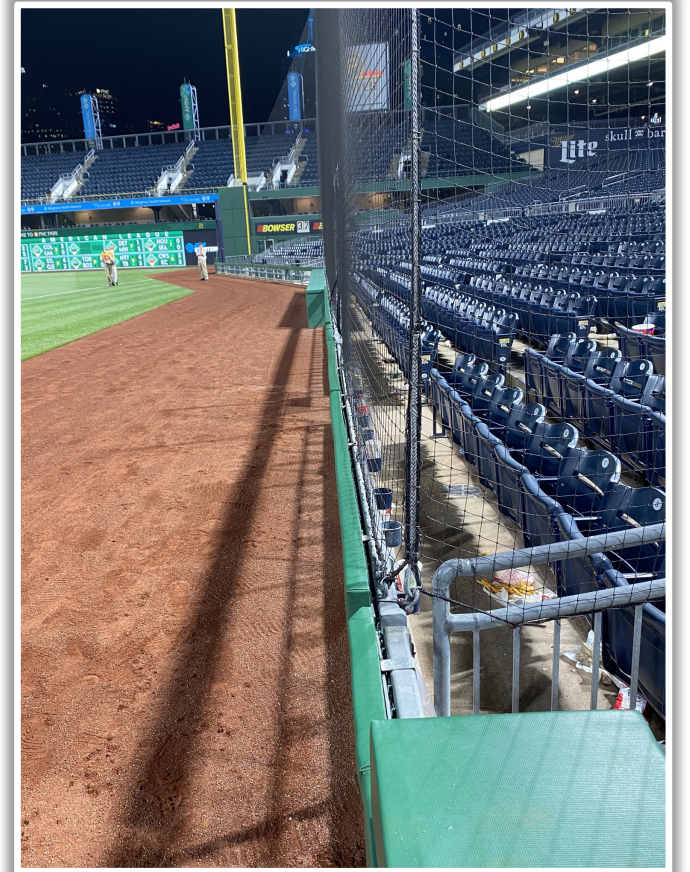

- Ball in flight striking the recessed metal pole: **Home Run**
- Bounding ball striking the recessed metal pole: **Two Bases**

PNC Park Ground Rules

RULE #4: Batted ball in flight striking padding on taller wall in right-center field at a point above the right-center field stands and continuing into the right-center field stands: **Home Run**

LF Corner Photos:

PNC Park Ground Rules

LF Foul Pole Photos:

PNC Park Ground Rules

LF Wall Photos:

PNC Park Ground Rules

OF Wall Photos:

PNC Park Ground Rules

RF Wall Photos:

PNC Park Ground Rules

RF Foul Territory Photos:

PNC Park Ground Rules

RF Extended Fan Safety Netting Photos:

PNC Park Ground Rules

1B Dugout Photos:

PNC Park Ground Rules

1B iPad Camera Photos:

1B Pitcher Camera

1B Batter Camera

A ball that strikes the camera and rebounds onto the playing field is live and in play unless it becomes lodged or is otherwise deemed unplayable