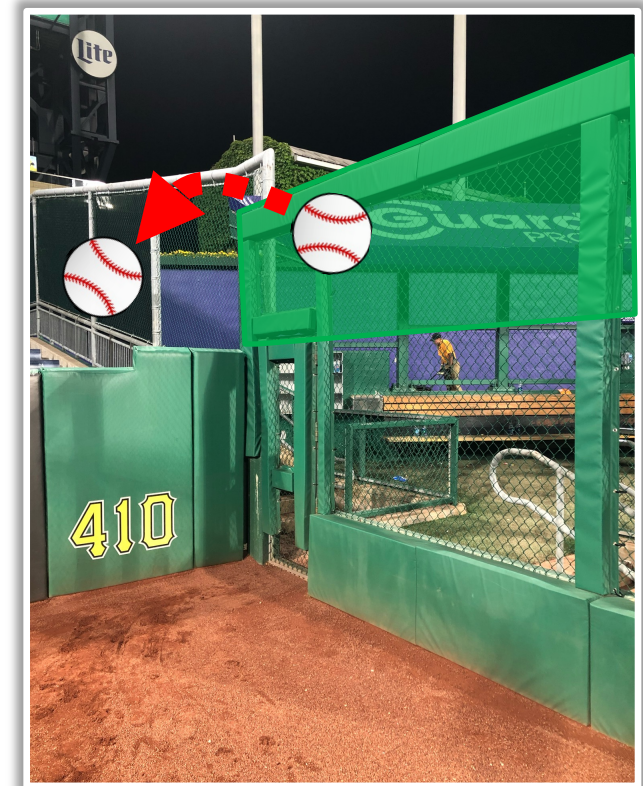

PNC Park

2024 Ground Rules

Date: March 28, 2024

PNC Park Ground Rules

RULE #1: Batted ball in flight striking taller wall in left-center field at a point above the left field stands and continuing into the left field stands: **Home Run**

PNC Park Ground Rules

RULE #2: Batted ball in flight striking base of chain-link bullpen fence and bounding over outfield wall: **Two Bases**

PNC Park Ground Rules

RULE #3: The recessed metal poles beyond the left-center field bullpen entrance and right-center field wall are out of play.

- Ball in flight striking the recessed metal pole: **Home Run**
- Bounding ball striking the recessed metal pole: **Two Bases**

PNC Park Ground Rules

RULE #4: Batted ball in flight striking padding on taller wall in right-center field at a point above the right-center field stands and continuing into the right-center field stands: **Home Run**

PNC Park Ground Rules

RULE #5: Fair bounding ball striking to the right of the right field foul line and caroming back onto the playing field: **In Play**

PNC Park Ground Rules

RULE #6: Fair bounding ball striking to the right of the right field foul line and entering the stands: **Two Bases**