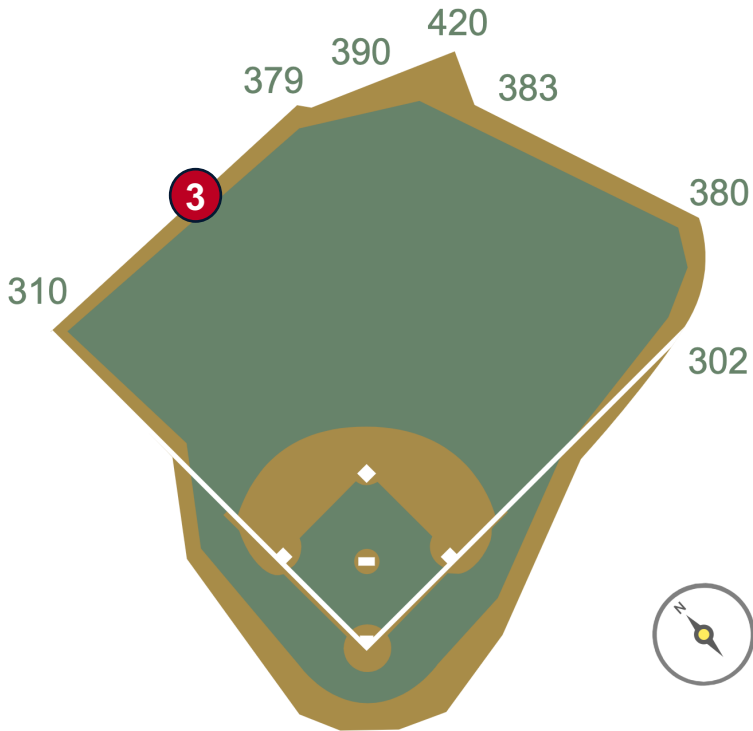

Fenway Park

2024 Ground Rules

Date: March 28, 2024

Fenway Park Ground Rules

RULE #1: Batted ball in flight striking above or beyond line on top of the front facing of the left field wall: **Home Run**

Fenway Park Ground Rules

RULE #2: Fair ball going through scoreboard, either on the bound or in flight: **Two Bases**

Fenway Park Ground Rules

RULE #3: Fair ball striking the ladder below top of left field wall and bounding out of park: **Two Bases**

Fenway Park Ground Rules

RULE #4: Batted ball in flight striking left-center field wall to the left of line behind flagpole at a point above the center field wall and continuing into seats on top of center field wall: **Home Run**

Fenway Park Ground Rules

RULE #5: Batted ball in flight striking to the right of yellow line on the left-center field wall behind the flagpole: **Home Run**

Fenway Park Ground Rules

RULE #6: Batted ball in flight striking left of line in right-center field at a point above the bullpen and continuing into the bullpen: **Home Run**