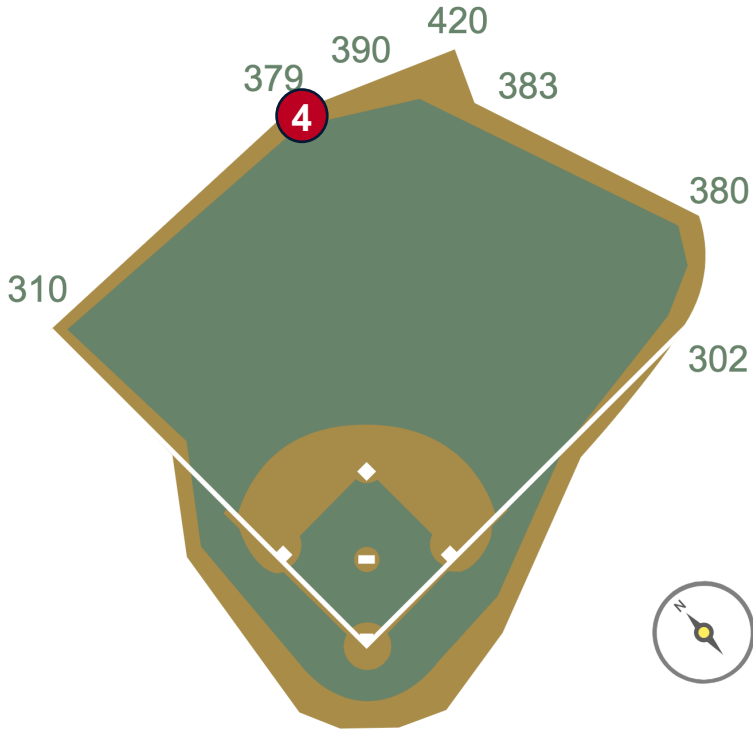

Fenway Park

2024 Ground Rules

Date: March 28, 2024

Fenway Park Ground Rules

RULE #1: Batted ball in flight striking above or beyond line on top of the front facing of the left field wall: **Home Run**

Fenway Park Ground Rules

RULE #2: Fair ball going through scoreboard, either on the bound or in flight: **Two Bases**

Fenway Park Ground Rules

RULE #3: Fair ball striking the ladder below top of left field wall and bounding out of park: **Two Bases**

Fenway Park Ground Rules

RULE #4: Batted ball in flight striking left-center field wall to the left of line behind flagpole at a point above the center field wall and continuing into seats on top of center field wall: **Home Run**

Fenway Park Ground Rules

RULE #5: Batted ball in flight striking to the right of yellow line on the left-center field wall behind the flagpole: **Home Run**

Fenway Park Ground Rules

RULE #6: Batted ball in flight striking left of line in right-center field at a point above the bullpen and continuing into the bullpen: **Home Run**