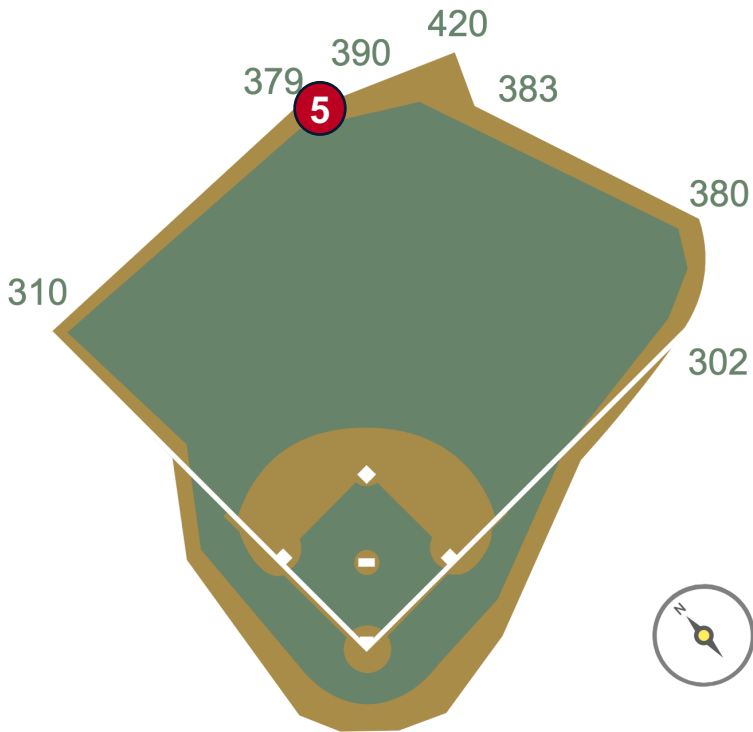

Fenway Park

2024 Ground Rules

Date: March 28, 2024

Fenway Park Ground Rules

RULE #1: Batted ball in flight striking above or beyond line on top of the front facing of the left field wall: **Home Run**

Fenway Park Ground Rules

RULE #2: Fair ball going through scoreboard, either on the bound or in flight: **Two Bases**

Fenway Park Ground Rules

RULE #3: Fair ball striking the ladder below top of left field wall and bounding out of park: **Two Bases**

Fenway Park Ground Rules

RULE #4: Batted ball in flight striking left-center field wall to the left of line behind flagpole at a point above the center field wall and continuing into seats on top of center field wall: **Home Run**

Fenway Park Ground Rules

RULE #5: Batted ball in flight striking to the right of yellow line on the left-center field wall behind the flagpole: **Home Run**

Fenway Park Ground Rules

RULE #6: Batted ball in flight striking left of line in right-center field at a point above the bullpen and continuing into the bullpen: **Home Run**