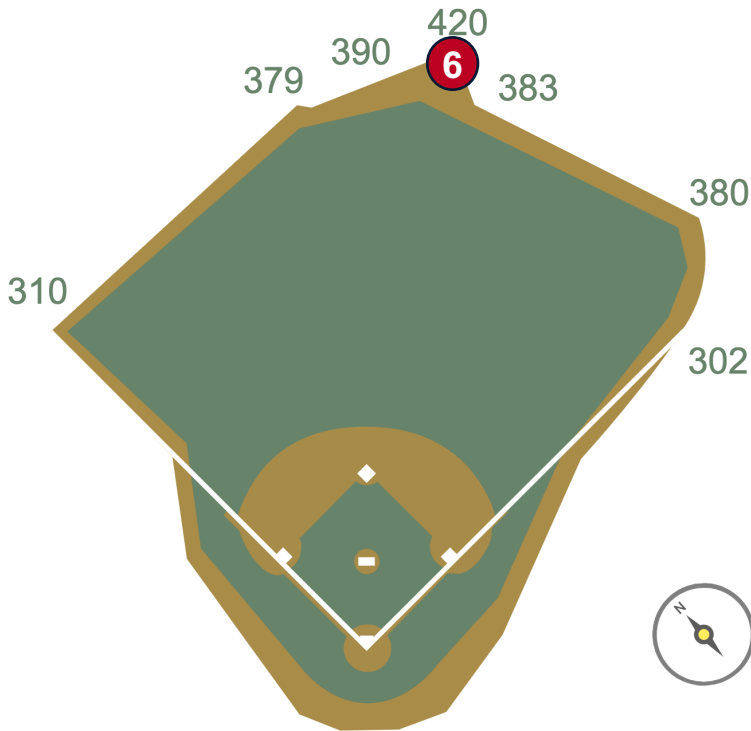

RULE #2: Fair ball going through scoreboard, either on the bound or in flight: **Two Bases**

Fenway Park Ground Rules

RULE #3: Fair ball striking the ladder below top of left field wall and bounding out of park: **Two Bases**

Fenway Park Ground Rules

RULE #4: Batted ball in flight striking left-center field wall to the left of line behind flagpole at a point above the center field wall and continuing into seats on top of center field wall: **Home Run**

Fenway Park Ground Rules

RULE #5: Batted ball in flight striking to the right of yellow line on the left-center field wall behind the flagpole: **Home Run**

Fenway Park Ground Rules

RULE #6: Batted ball in flight striking left of line in right-center field at a point above the bullpen and continuing into the bullpen: **Home Run**