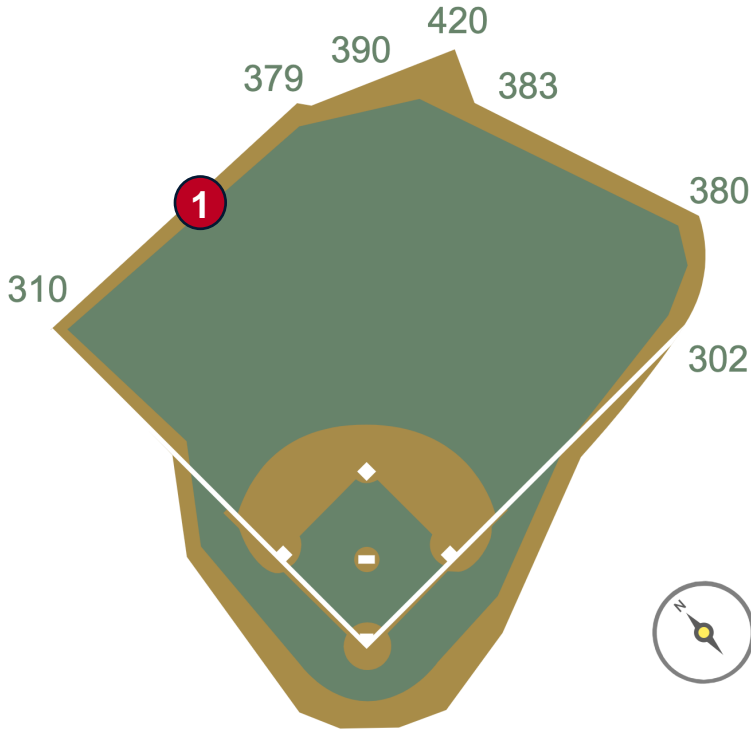

Fenway Park

2024 Ground Rules

Date: March 28, 2024

Fenway Park Ground Rules

RULE #1: Batted ball in flight striking above or beyond line on top of the front facing of the left field wall: **Home Run**

Fenway Park Ground Rules

RULE #2: Fair ball going through scoreboard, either on the bound or in flight: **Two Bases**

Fenway Park Ground Rules

RULE #3: Fair ball striking the ladder below top of left field wall and bounding out of park: **Two Bases**

Fenway Park Ground Rules

RULE #4: Batted ball in flight striking left-center field wall to the left of line behind flagpole at a point above the center field wall and continuing into seats on top of center field wall: **Home Run**

Fenway Park Ground Rules

RULE #5: Batted ball in flight striking to the right of yellow line on the left-center field wall behind the flagpole: **Home Run**

Fenway Park Ground Rules

RULE #6: Batted ball in flight striking left of line in right-center field at a point above the bullpen and continuing into the bullpen: **Home Run**