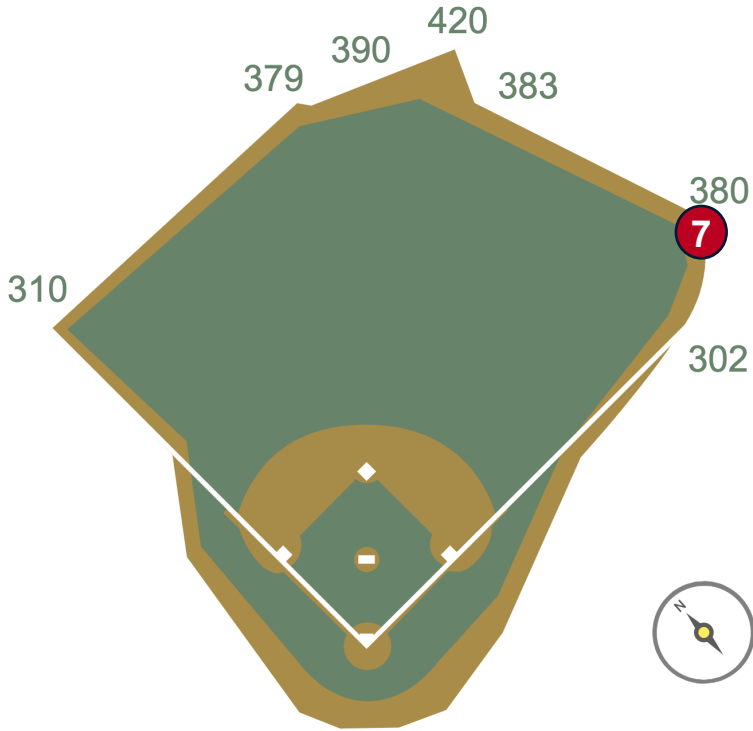

RULE #2: Fair ball going through scoreboard, either on the bound or in flight: **Two Bases**

Fenway Park Ground Rules

RULE #3: Fair ball striking the ladder below top of left field wall and bounding out of park: **Two Bases**

Fenway Park Ground Rules

RULE #4: Batted ball in flight striking left-center field wall to the left of line behind flagpole at a point above the center field wall and continuing into seats on top of center field wall: **Home Run**

Fenway Park Ground Rules

RULE #5: Batted ball in flight striking to the right of yellow line on the left-center field wall behind the flagpole: **Home Run**

Fenway Park Ground Rules

RULE #6: Batted ball in flight striking left of line in right-center field at a point above the bullpen and continuing into the bullpen: **Home Run**

Fenway Park Ground Rules

RULE #7: Batted ball in flight striking the higher wall at a point above the lower wall and bounding over the lower wall: **Home Run**

Fenway Park Ground Rules

RULE #8: The netted extension from the right field foul pole to the top of the outfield wall is treated as part of the foul pole: