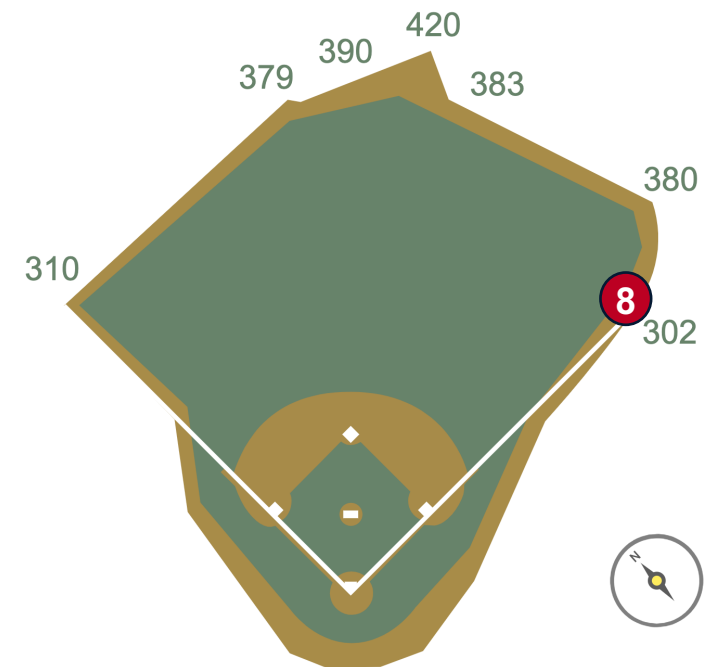

Fenway Park Ground Rules

RULE #5: Batted ball in flight striking to the right of yellow line on the left-center field wall behind the flagpole: **Home Run**

Fenway Park Ground Rules

RULE #6: Batted ball in flight striking left of line in right-center field at a point above the bullpen and continuing into the bullpen: **Home Run**

Fenway Park Ground Rules

RULE #7: Batted ball in flight striking the higher wall at a point above the lower wall and bounding over the lower wall: **Home Run**

Fenway Park Ground Rules

RULE #8: The netted extension from the right field foul pole to the top of the outfield wall is treated as part of the foul pole:

- Ball in flight striking the extension: **Home Run**
- Ball striking the top of the outfield wall in fair territory then extension: **Home Run**
- Bounding ball (off of playing surface) striking the extension: **Two Bases**