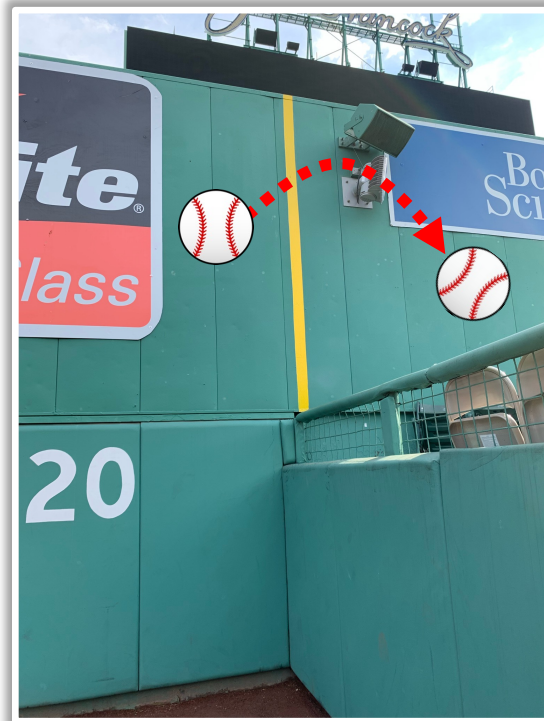

Fenway Park

2024 Ground Rules

Date: March 28, 2024

Fenway Park Ground Rules

RULE #1: Batted ball in flight striking above or beyond line on top of the front facing of the left field wall: **Home Run**

Fenway Park Ground Rules

RULE #2: Fair ball going through scoreboard, either on the bound or in flight: **Two Bases**

Fenway Park Ground Rules

RULE #3: Fair ball striking the ladder below top of left field wall and bounding out of park: **Two Bases**

Fenway Park Ground Rules

RULE #4: Batted ball in flight striking left-center field wall to the left of line behind flagpole at a point above the center field wall and continuing into seats on top of center field wall: **Home Run**

Fenway Park Ground Rules

RULE #5: Batted ball in flight striking to the right of yellow line on the left-center field wall behind the flagpole: **Home Run**

Fenway Park Ground Rules

RULE #6: Batted ball in flight striking left of line in right-center field at a point above the bullpen and continuing into the bullpen: **Home Run**