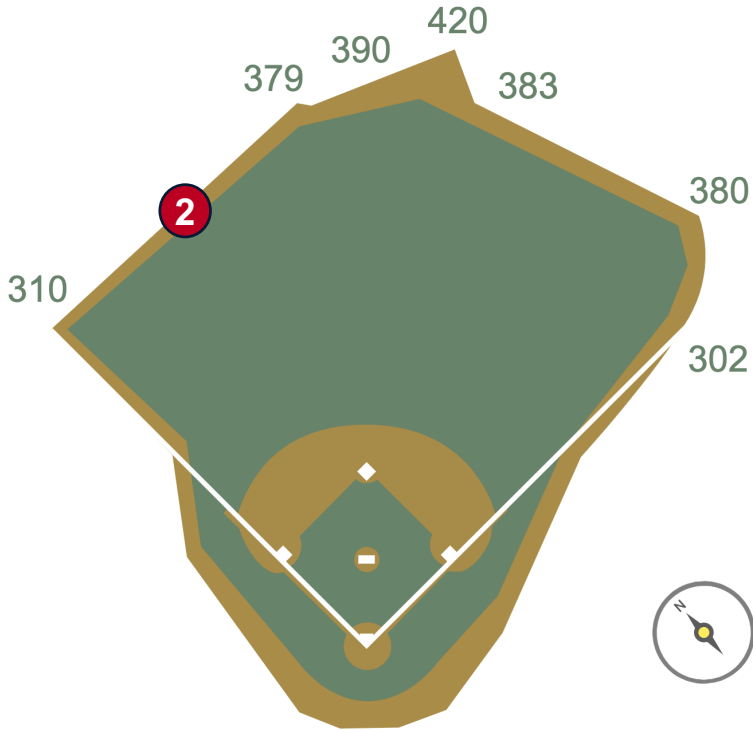

Fenway Park

2024 Ground Rules

Date: March 28, 2024

Fenway Park Ground Rules

RULE #1: Batted ball in flight striking above or beyond line on top of the front facing of the left field wall: **Home Run**

Fenway Park Ground Rules

RULE #2: Fair ball going through scoreboard, either on the bound or in flight: **Two Bases**

Fenway Park Ground Rules

RULE #3: Fair ball striking the ladder below top of left field wall and bounding out of park: **Two Bases**

Fenway Park Ground Rules

RULE #4: Batted ball in flight striking left-center field wall to the left of line behind flagpole at a point above the center field wall and continuing into seats on top of center field wall: **Home Run**

Fenway Park Ground Rules

RULE #5: Batted ball in flight striking to the right of yellow line on the left-center field wall behind the flagpole: **Home Run**

Fenway Park Ground Rules

RULE #6: Batted ball in flight striking left of line in right-center field at a point above the bullpen and continuing into the bullpen: **Home Run**