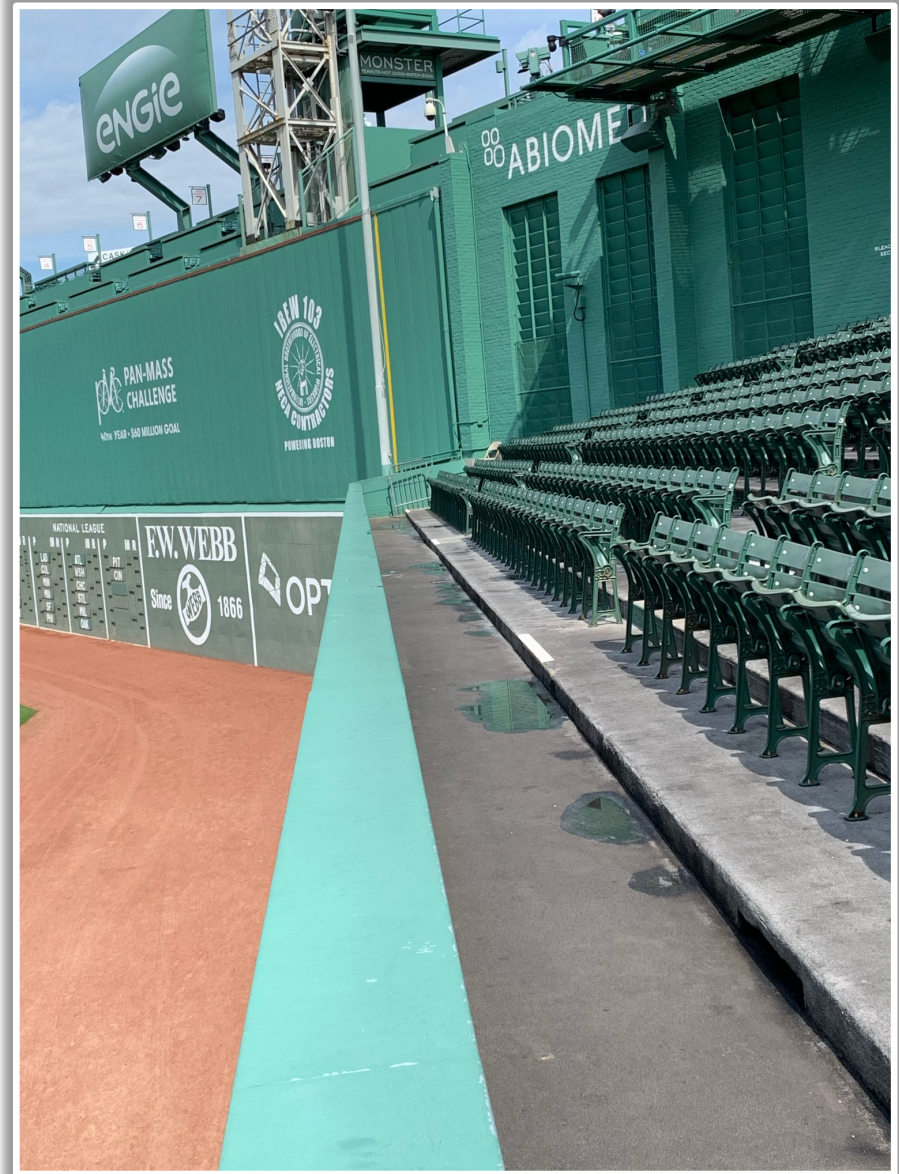

Fenway Park Ground Rules

CF Wall
Photos: