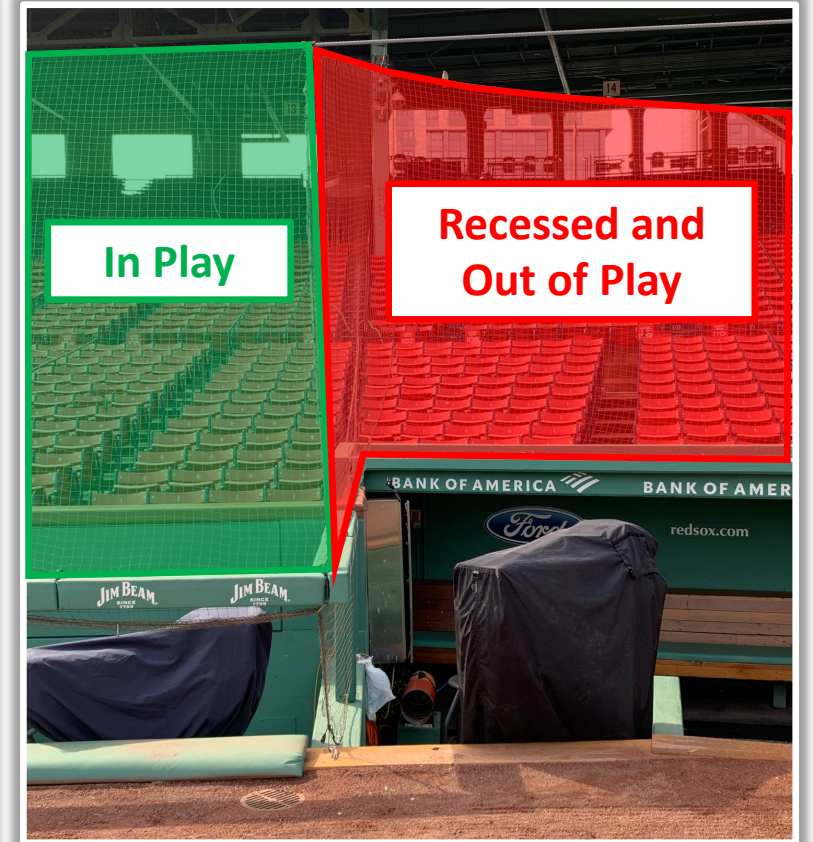

Fenway Park Ground Rules

iPad Camera Photos:

A ball that strikes the camera behind the netting and enclosed padding is ***live and in play*** unless it becomes lodged or is otherwise deemed unplayable (i.e. goes completely through the netting).

Fenway Park Ground Rules

3B Fan Safety Netting Photos:

Fenway Park Ground Rules

3B Fan Safety Netting Photos:

Fenway Park Ground Rules

LF Foul Pole Photos:

Fenway Park Ground Rules

Green Monster:

Fenway Park Ground Rules

CF Wall
Photos:

Fenway Park Ground Rules

RF Wall Photos:

Fenway Park Ground Rules

RF Foul Territory:

Fenway Park Ground Rules

Tarp and RF Extended Fan Safety Netting:

Fenway Park Ground Rules

1B Camera Well Photos:

Fenway Park Ground Rules

1B Fan Safety Netting Photos:

Fenway Park Ground Rules

1B Dugout Photos:

Fenway Park

2024 Ground Rules