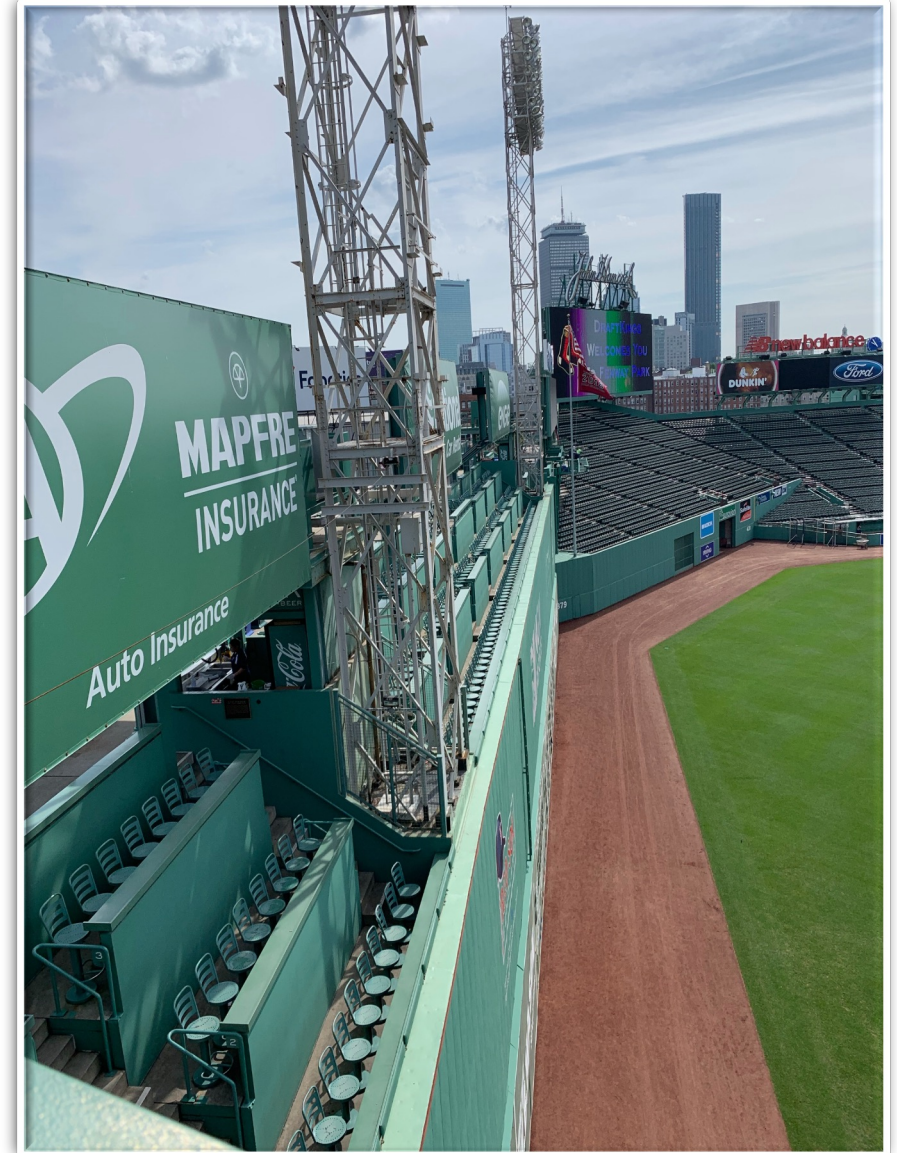

Fenway Park

2024 Ground Rules

Date: March 28, 2024

Fenway Park Ground Rules

RULE #1: Batted ball in flight striking above or beyond line on top of the front facing of the left field wall: **Home Run**

Fenway Park Ground Rules

RULE #2: Fair ball going through scoreboard, either on the bound or in flight: **Two Bases**

Fenway Park Ground Rules

RULE #3: Fair ball striking the ladder below top of left field wall and bounding out of park: **Two Bases**

Fenway Park Ground Rules

RULE #4: Batted ball in flight striking left-center field wall to the left of line behind flagpole at a point above the center field wall and continuing into seats on top of center field wall: **Home Run**