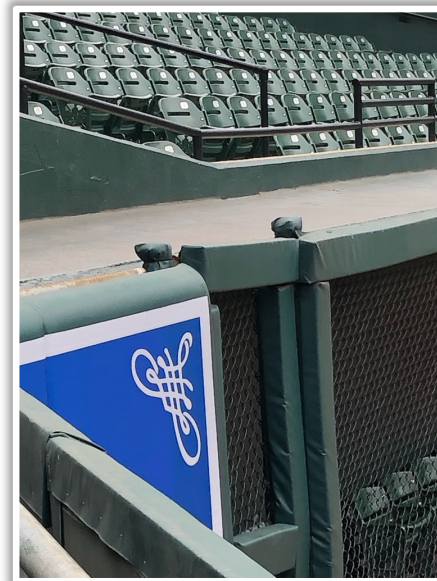

# Oriole Park at Camden Yards Ground Rules

**RULE #1:** Ball striking surfaces, pillars, or facings surrounding dugouts:  
**Out of Play**

# Oriole Park at Camden Yards Ground Rules

**RULE #2:** The metal support pipe and pole caps are recessed and behind the outfield wall:

- Ball in flight: **Home Run**
- Bounding Ball: **Out of Play**

# Oriole Park at Camden Yards Ground Rules

**RULE #3:** Batted ball in flight striking grounds crew shed roof in right field and rebounding onto the playing field: **Home Run**