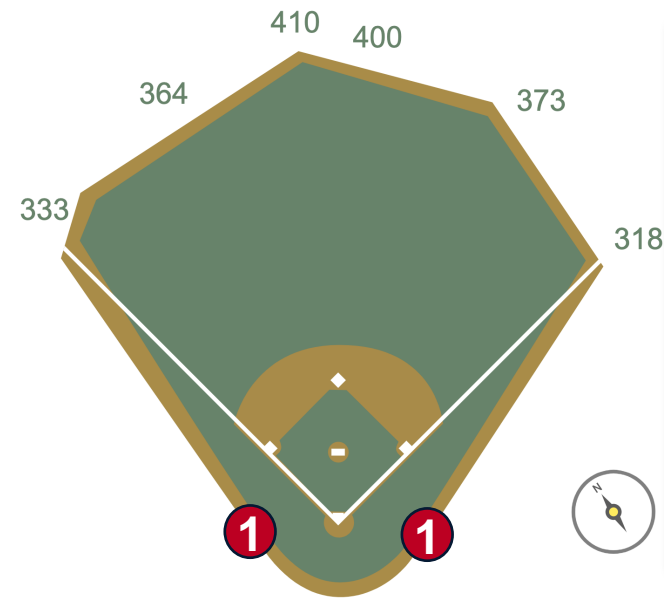

# Oriole Park at Camden Yards Ground Rules

**RULE #1:** Ball striking surfaces, pillars, or facings surrounding dugouts:  
**Out of Play**