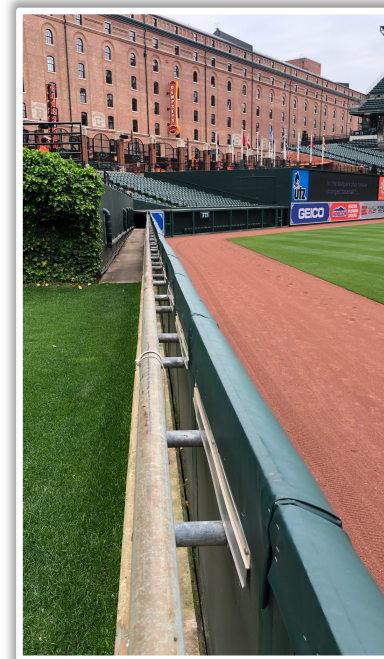

# Oriole Park at Camden Yards Ground Rules

**RULE #1:** Ball striking surfaces, pillars, or facings surrounding dugouts:  
**Out of Play**

# Oriole Park at Camden Yards Ground Rules

**RULE #2:** The metal support pipe and pole caps are recessed and behind the outfield wall:

- Ball in flight: **Home Run**
- Bounding Ball: **Out of Play**