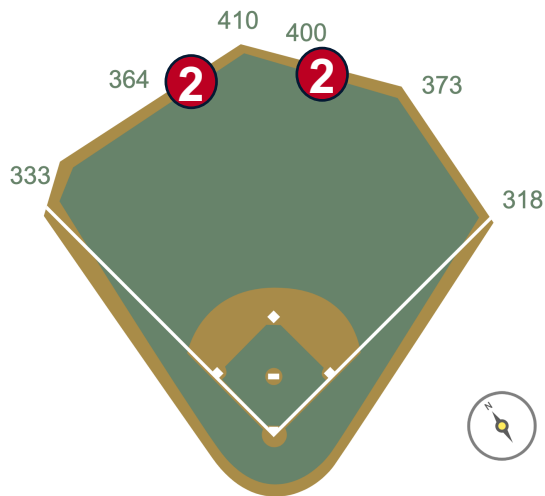

Oriole Park at Camden Yards Ground Rules

RULE #2: The metal support pipe and pole caps are recessed and behind the outfield wall:

- Ball in flight: **Home Run**
- Bounding Ball: **Out of Play**