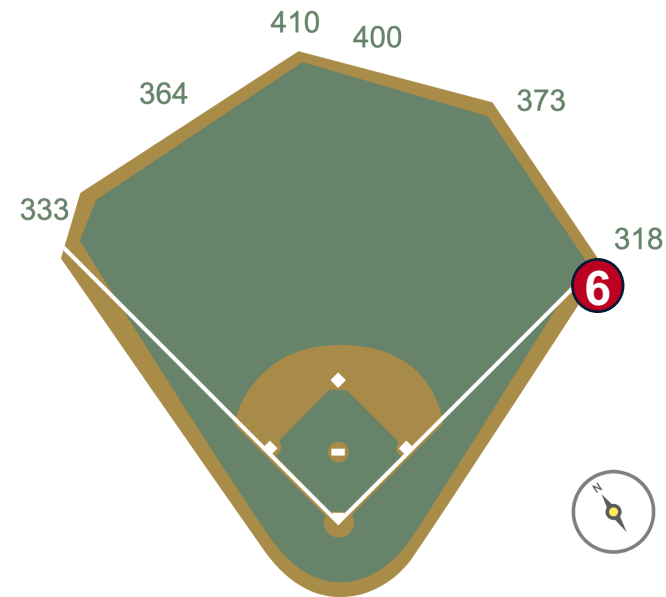

| Oriole Park at Camden Yards Ground Rules

RULE #6: Fair bounding ball striking railing above cement wall down right field line in foul territory: **In Play**