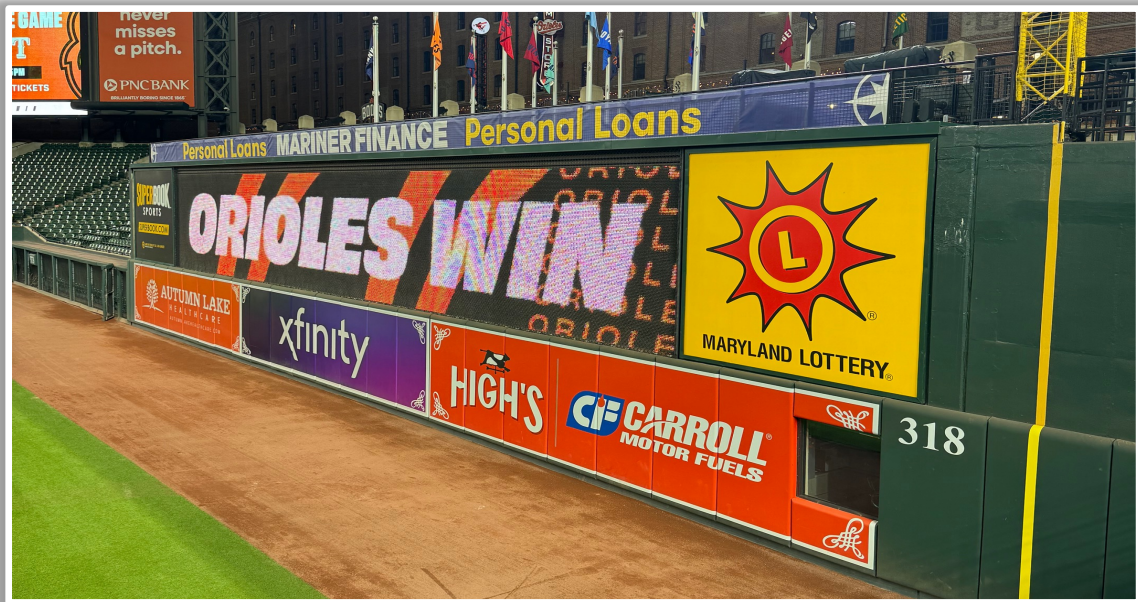

Oriole Park at Camden Yards Ground Rules

RULE #5: A ball striking the facing of the out-of-town scoreboard in right field, including the top corner, and rebounding onto the playing field: **In Play**