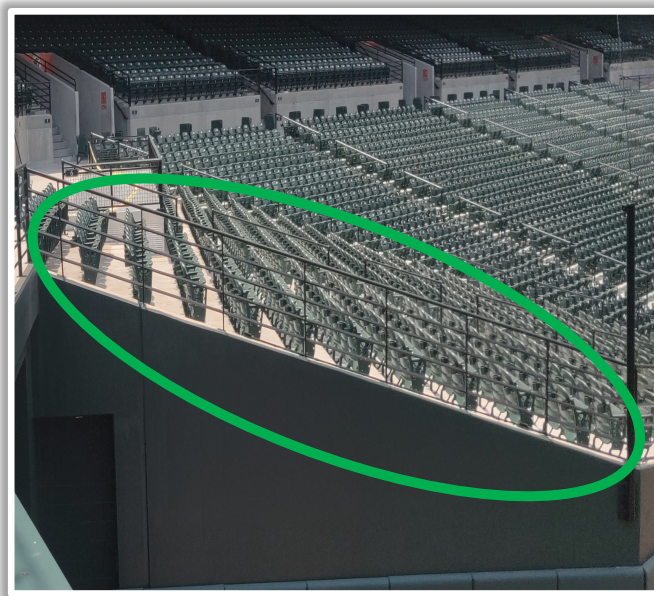

| Oriole Park at Camden Yards Ground Rules

RULE #6: Fair bounding ball striking railing above cement wall down right field line in foul territory: **In Play**