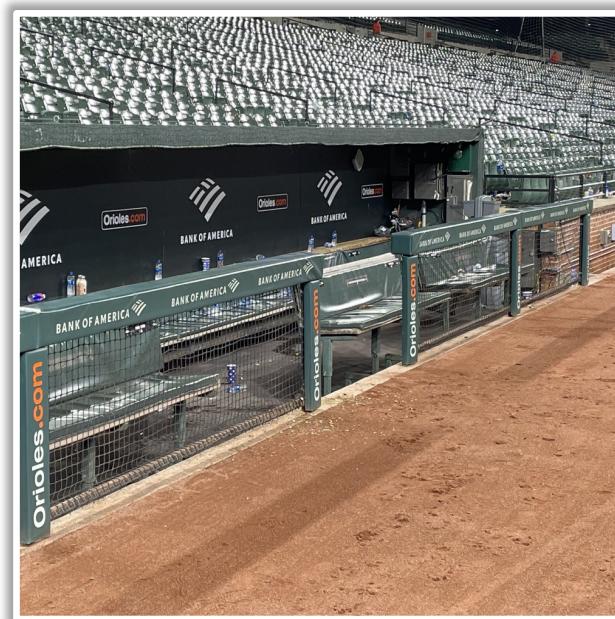

# Oriole Park at Camden Yards Ground Rules

**RULE #1:** Ball striking surfaces, pillars, or facings surrounding dugouts:  
**Out of Play**

# Oriole Park at Camden Yards Ground Rules

**RULE #2:** The metal support pipe and pole caps are recessed and behind the outfield wall:

- Ball in flight: **Home Run**
- Bounding Ball: **Out of Play**