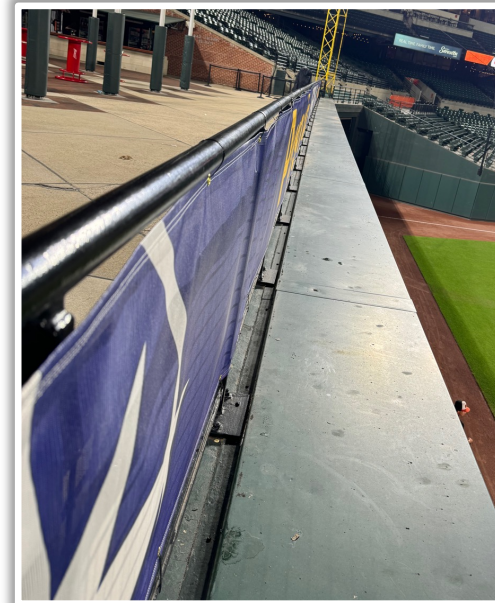

# Oriole Park at Camden Yards Ground Rules

**RULE #1:** Ball striking surfaces, pillars, or facings surrounding dugouts:  
**Out of Play**

# Oriole Park at Camden Yards Ground Rules

**RULE #2:** The metal support pipe and pole caps are recessed and behind the outfield wall:

- Ball in flight: **Home Run**
- Bounding Ball: **Out of Play**

# Oriole Park at Camden Yards Ground Rules

**RULE #3:** Batted ball in flight striking grounds crew shed roof in right field and rebounding onto the playing field: **Home Run**

# Oriole Park at Camden Yards Ground Rules

**RULE #4:** Batted ball in flight striking on top of the out-of-town scoreboard in right field, the top of the wall between the out-of-town scoreboard and the right field foul line, or the railing above this area: **Home Run**