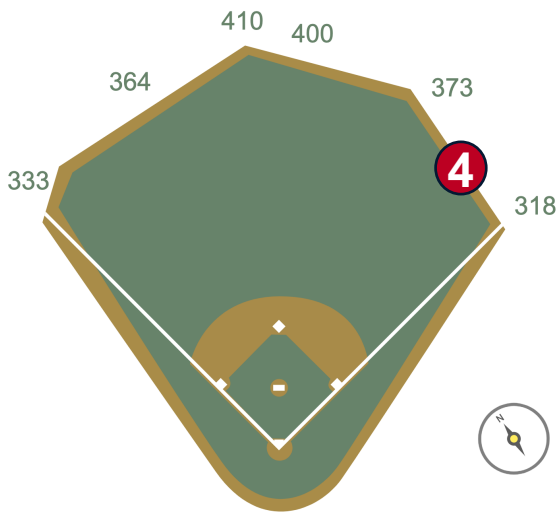

Oriole Park at Camden Yards Ground Rules

RULE #4: Batted ball in flight striking on top of the out-of-town scoreboard in right field, the top of the wall between the out-of-town scoreboard and the right field foul line, or the railing above this area: **Home Run**