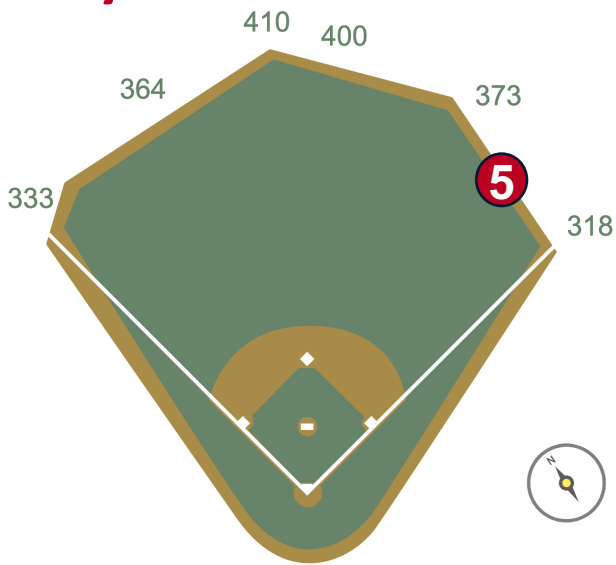

# Oriole Park at Camden Yards Ground Rules

**RULE #4:** Batted ball in flight striking on top of the out-of-town scoreboard in right field, the top of the wall between the out-of-town scoreboard and the right field foul line, or the railing above this area: **Home Run**

# Oriole Park at Camden Yards Ground Rules

**RULE #5:** A ball striking the facing of the out-of-town scoreboard in right field, including the top corner, and rebounding onto the playing field: **In Play**