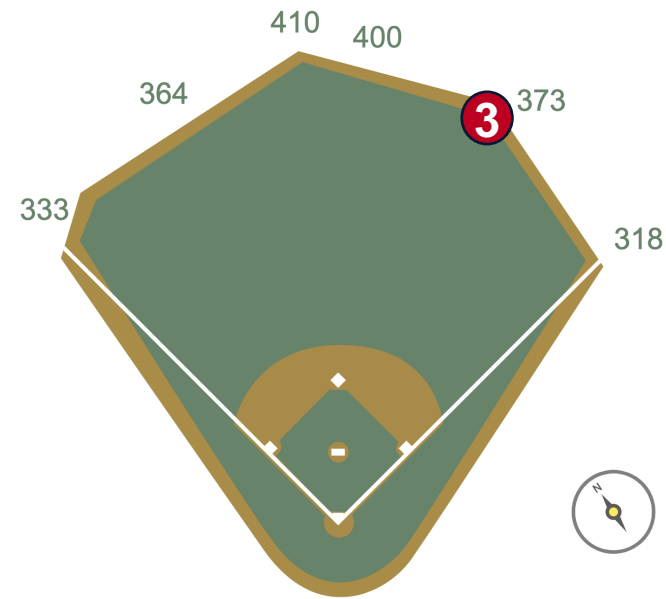

Oriole Park at Camden Yards Ground Rules

RULE #3: Batted ball in flight striking grounds crew shed roof in right field and rebounding onto the playing field: **Home Run**