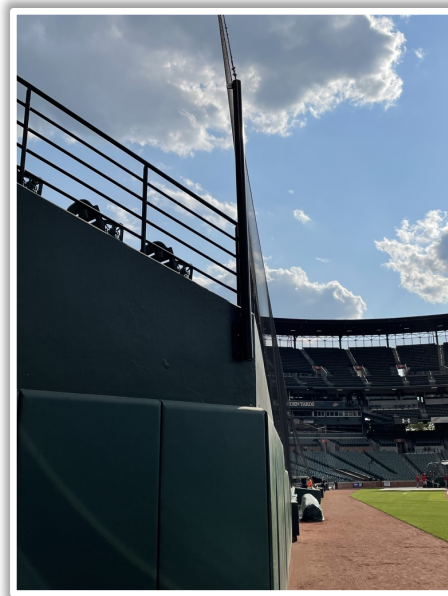

| Oriole Park at Camden Yards Ground Rules

RULE #6: Fair bounding ball striking railing above cement wall down right field line in foul territory: **In Play**