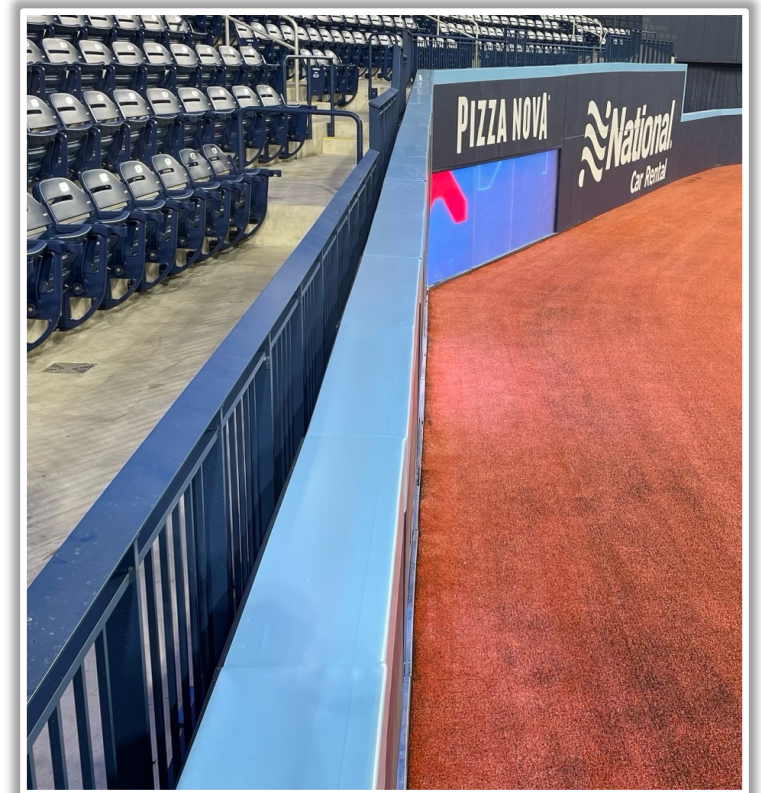

Rogers Centre Ground Rules

RULE #3: Live ball coming to rest on the concrete ledge in front of the home and visitor media bays: **In Play**

Rogers Centre Ground Rules

RULE #4: Fair ball lodging in fence padding: **Two Bases**

Rogers Centre Ground Rules

RULE #5: Fair ball coming to rest on upper padding ledge in front of home and visitor bullpen mounds: **Two Bases**

Rogers Centre Ground Rules

RULE #6: Fair ball coming to rest (not lodged) on lower padding ledge in front of home and visitor bullpen benches: **In Play**

Rogers Centre Ground Rules

RULE #7: Batted ball in flight striking the metal railings (above the light blue line) affixed to the top of the outfield wall: **Home Run**

Rogers Centre Ground Rules

RULE #8: Batted ball in flight striking the top of the padded outfield fence (i.e. on the light blue line) and continuing onward to strike the metal railings or concrete of the seating bowl beyond the padding: **Home Run**

Rogers Centre Ground Rules

RULE #9: Batted ball in flight striking the top of the padded outfield fence (i.e. on the light blue line) and rebounding onto the field of play: **In Play**

Rogers Centre Ground Rules