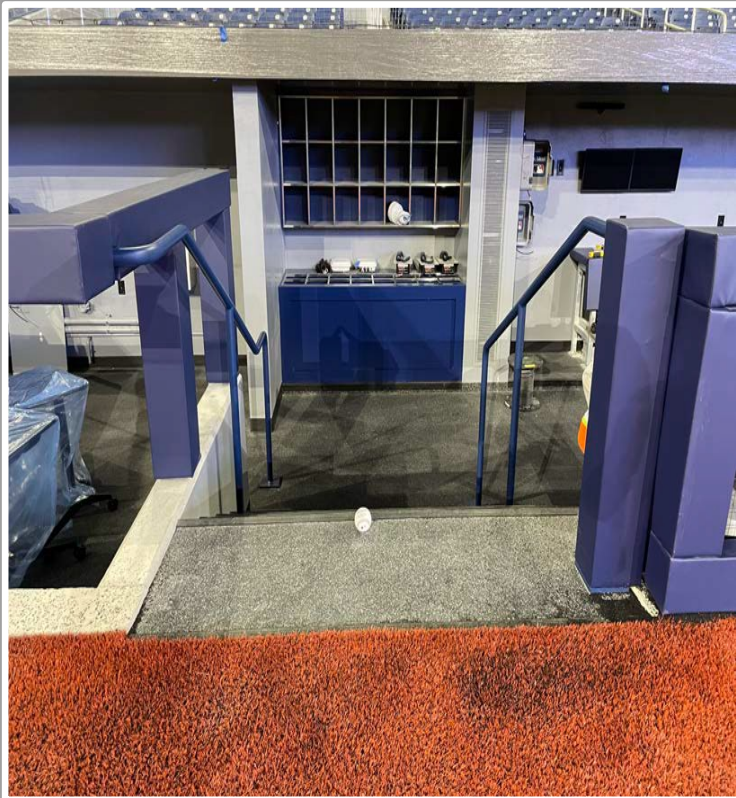

Rogers Centre Ground Rules

RULE #7: Batted ball in flight striking the metal railings (above the light blue line) affixed to the top of the outfield wall: **Home Run**

Rogers Centre Ground Rules

RULE #8: Batted ball in flight striking the top of the padded outfield fence (i.e. on the light blue line) and continuing onward to strike the metal railings or concrete of the seating bowl beyond the padding: **Home Run**

RULE #10: Batted ball in flight striking centre field batter eye panels (above light blue line) and rebounding onto the play field: **Home Run**

Rogers Centre Ground Rules

RULE #11: Padding and railing on the upward sloping wall in foul territory in the right field corner: **In Play**

Rogers Centre Ground Rules

Backstop Photos:

Rogers Centre Ground Rules

3B Dugout Photos:

Rogers Centre Ground Rules

3B Media Bay Photos:

Rogers Centre Ground Rules

3B iPad Camera Photos: