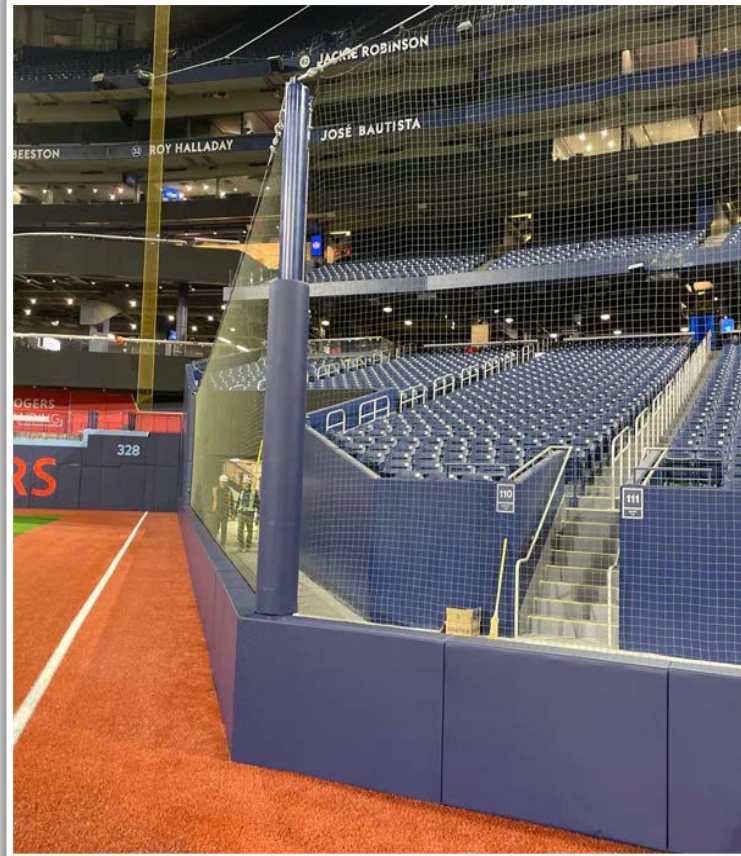

Rogers Centre Ground Rules

RULE #3: Live ball coming to rest on the concrete ledge in front of the home and visitor media bays: **In Play**

Rogers Centre Ground Rules

RULE #4: Fair ball lodging in fence padding: **Two Bases**

Rogers Centre Ground Rules

RULE #7: Batted ball in flight striking the metal railings (above the light blue line) affixed to the top of the outfield wall: **Home Run**

Rogers Centre Ground Rules

RULE #8: Batted ball in flight striking the top of the padded outfield fence (i.e. on the light blue line) and continuing onward to strike the metal railings or concrete of the seating bowl beyond the padding: **Home Run**

LF Extended Fan Safety Netting:

Rogers Centre Ground Rules

LF Corner:

Rogers Centre Ground Rules

LF Bullpen:

Rogers Centre Ground Rules

RF Bullpen Photos:

Rogers Centre Ground Rules

RF Corner:

Rogers Centre Ground Rules

RF Extended Fan Safety Netting:

Rogers Centre Ground Rules

1B Dugout Photos:

Rogers Centre Ground Rules

1B Media Bay Photos:

Rogers Centre Ground Rules