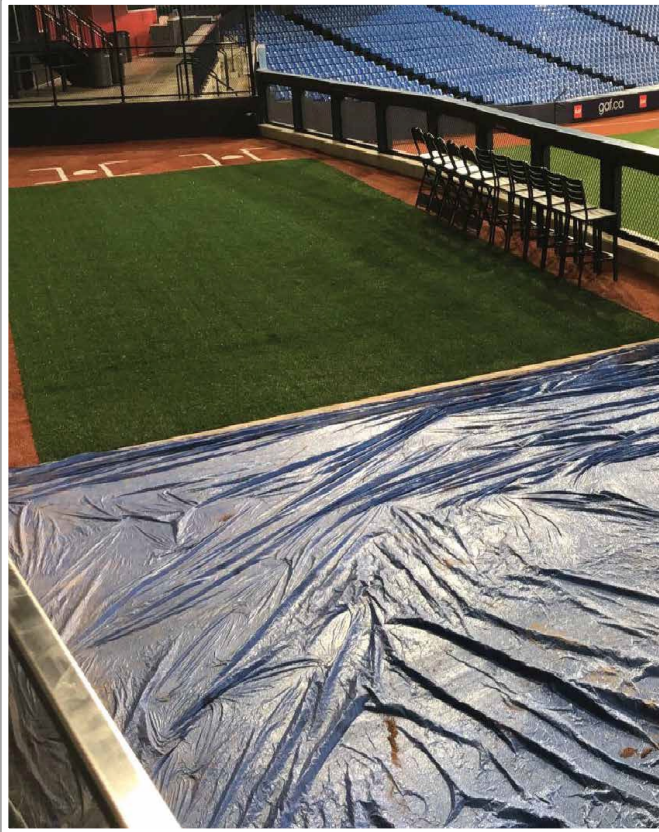

Rogers Centre Ground Rules

RULE #3: Live ball coming to rest on the concrete ledge in front of the home and visitor media bays: **In Play**

Rogers Centre Ground Rules

RULE #4: Fair ball lodging in fence padding: **Two Bases**

Rogers Centre Ground Rules

RULE #5: Fair ball coming to rest on upper padding ledge in front of home and visitor bullpen mounds: **Two Bases**

Rogers Centre Ground Rules

RULE #6: Fair ball coming to rest (not lodged) on lower padding ledge in front of home and visitor bullpen benches: **In Play**

Rogers Centre Ground Rules

RULE #7: Batted ball in flight striking the metal railings (above the light blue line) affixed to the top of the outfield wall: **Home Run**

Rogers Centre Ground Rules

RULE #8: Batted ball in flight striking the top of the padded outfield fence (i.e. on the light blue line) and continuing onward to strike the metal railings or concrete of the seating bowl beyond the padding: **Home Run**

LF Extended Fan Safety Netting:

Rogers Centre Ground Rules

LF Corner:

Rogers Centre Ground Rules

LF Bullpen:

Rogers Centre Ground Rules

RF Bullpen Photos:

Rogers Centre Ground Rules