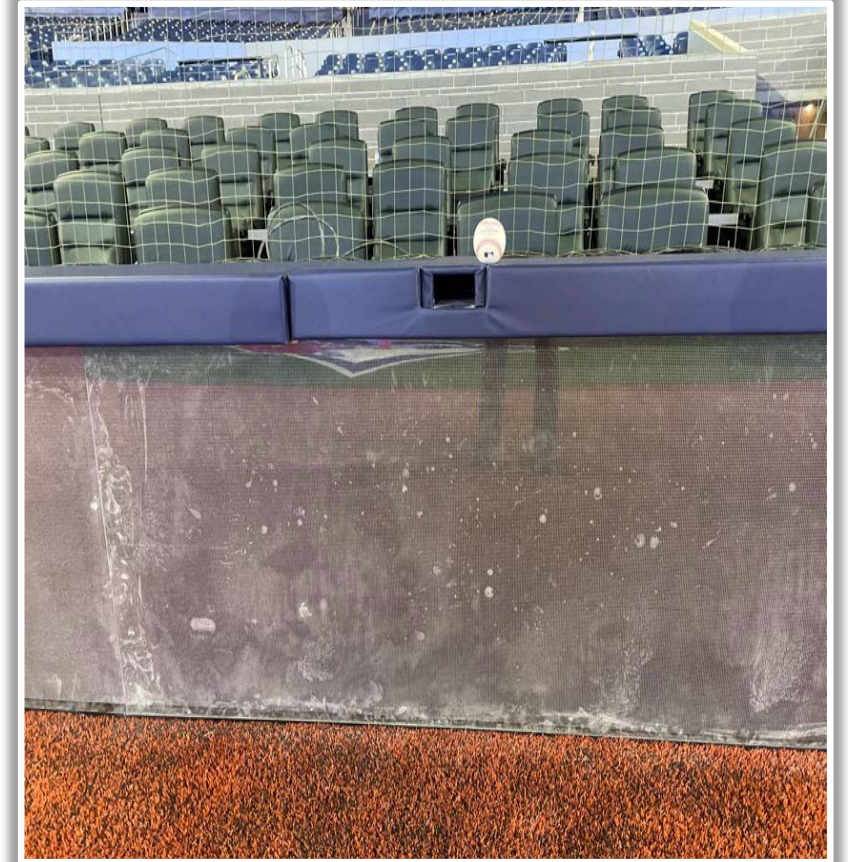

Rogers Centre Ground Rules

RULE #7: Batted ball in flight striking the metal railings (above the light blue line) affixed to the top of the outfield wall: **Home Run**

Rogers Centre Ground Rules

RULE #8: Batted ball in flight striking the top of the padded outfield fence (i.e. on the light blue line) and continuing onward to strike the metal railings or concrete of the seating bowl beyond the padding: **Home Run**

Rogers Centre Ground Rules

RULE #9: Batted ball in flight striking the top of the padded outfield fence (i.e. on the light blue line) and rebounding onto the field of play: **In Play**

Rogers Centre Ground Rules

RULE #10: Batted ball in flight striking centre field batter eye panels (above light blue line) and rebounding onto the play field: **Home Run**

Rogers Centre Ground Rules

RULE #11: Padding and railing on the upward sloping wall in foul territory in the right field corner: **In Play**

Rogers Centre Ground Rules

Backstop Photos:

Rogers Centre Ground Rules

3B Dugout Photos:

Rogers Centre Ground Rules

3B Media Bay Photos:

Rogers Centre Ground Rules

3B iPad Camera Photos: