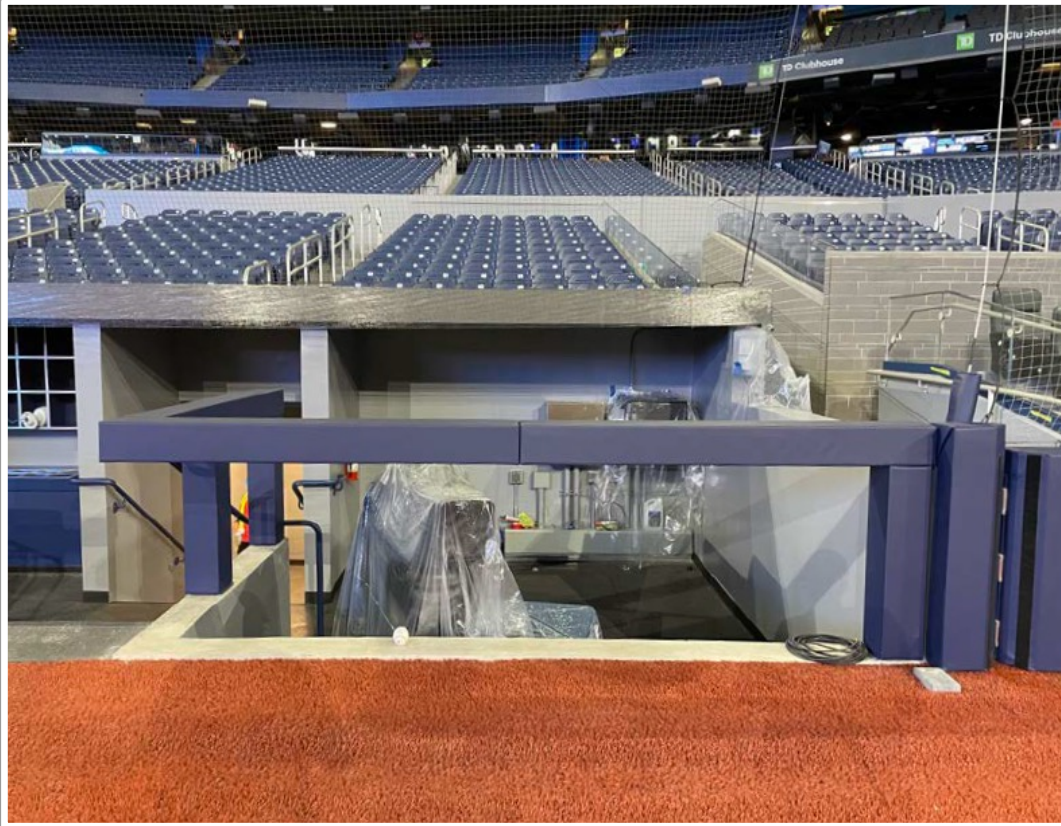

Rogers Centre Ground Rules

RULE #7: Batted ball in flight striking the metal railings (above the light blue line) affixed to the top of the outfield wall: **Home Run**

Rogers Centre Ground Rules

RULE #8: Batted ball in flight striking the top of the padded outfield fence (i.e. on the light blue line) and continuing onward to strike the metal railings or concrete of the seating bowl beyond the padding: **Home Run**

RULE #10: Batted ball in flight striking centre field batter eye panels (above light blue line) and rebounding onto the play field: **Home Run**

Rogers Centre Ground Rules

RULE #11: Padding and railing on the upward sloping wall in foul territory in the right field corner: **In Play**

Rogers Centre Ground Rules

Backstop Photos:

Rogers Centre Ground Rules

3B Dugout Photos:

Rogers Centre Ground Rules

3B Media Bay Photos:

Rogers Centre Ground Rules

3B iPad Camera Photos:

3B Batter Camera

3B Pitcher Camera

A ball that strikes the camera and rebounds onto the playing field is live and in play unless it becomes lodged in the padding or is otherwise deemed unplayable

Rogers Centre Ground Rules