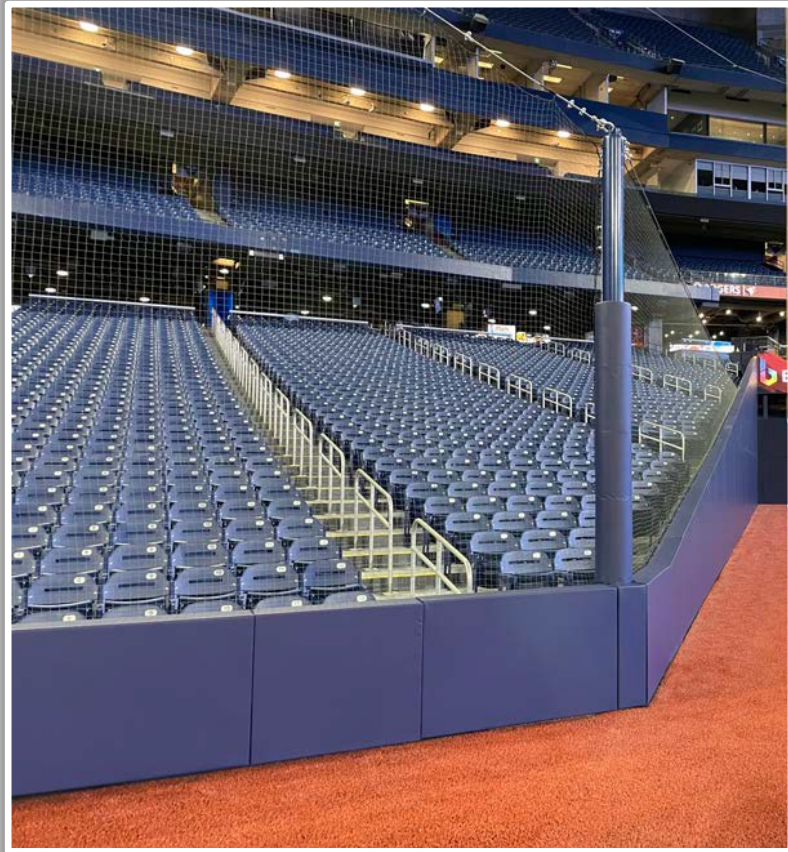

Rogers Centre Ground Rules

LF Extended Fan Safety Netting: