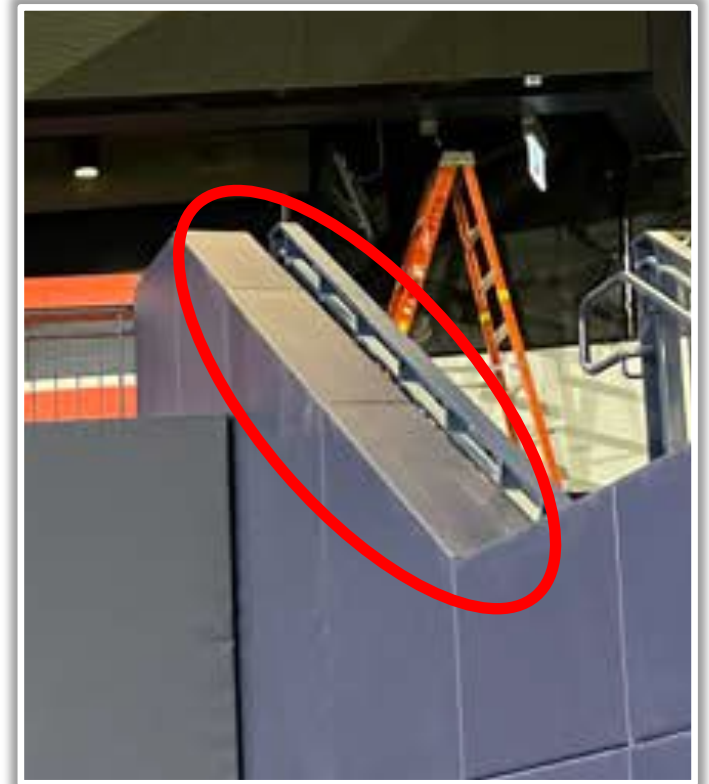

Rogers Centre Ground Rules

RULE #11: Padding and railing on the upward sloping wall in foul territory in the right field corner: **In Play**