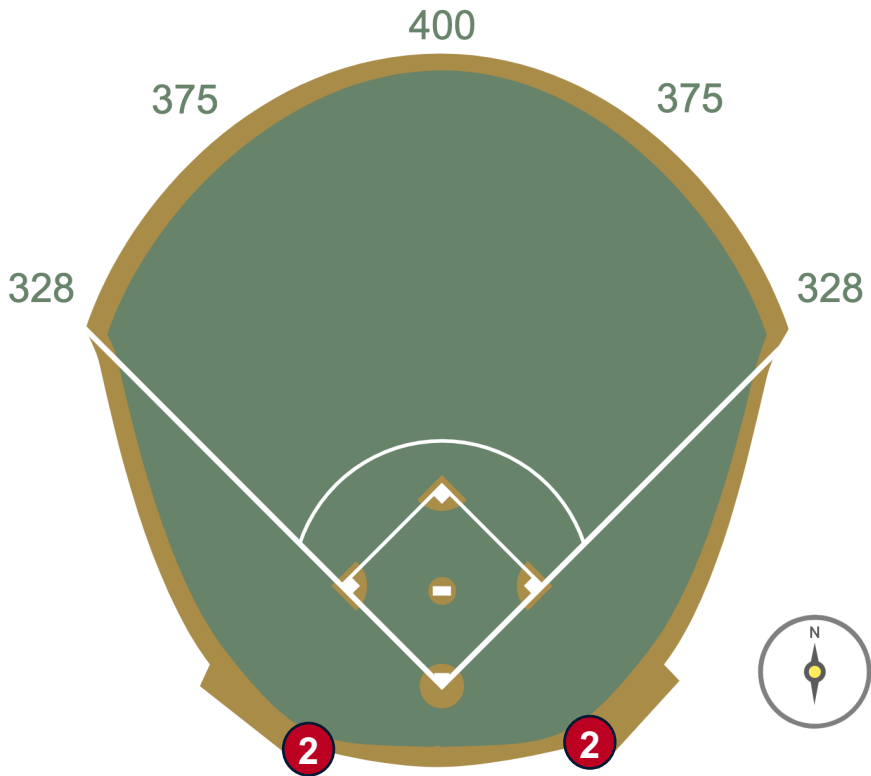

Rogers Centre

2024 Ground Rules

Date: April 3, 2024

Rogers Centre Ground Rules

RULE #1: Ball striking the blue metal handrails going into the dugouts:
Out of Play

Rogers Centre Ground Rules

RULE #2: The entire top rubber step of the dugouts is live and in play

Rogers Centre Ground Rules

RULE #3: Live ball coming to rest on the concrete ledge in front of the home and visitor media bays: **In Play**

Rogers Centre Ground Rules

RULE #4: Fair ball lodging in fence padding: **Two Bases**

Rogers Centre Ground Rules

RULE #5: Fair ball coming to rest on upper padding ledge in front of home and visitor bullpen mounds: **Two Bases**

Rogers Centre Ground Rules

RULE #6: Fair ball coming to rest (not lodged) on lower padding ledge in front of home and visitor bullpen benches: **In Play**

Rogers Centre Ground Rules

RULE #7: Batted ball in flight striking the metal railings (above the light blue line) affixed to the top of the outfield wall: **Home Run**

Rogers Centre Ground Rules

RULE #8: Batted ball in flight striking the top of the padded outfield fence (i.e. on the light blue line) and continuing onward to strike the metal railings or concrete of the seating bowl beyond the padding: **Home Run**