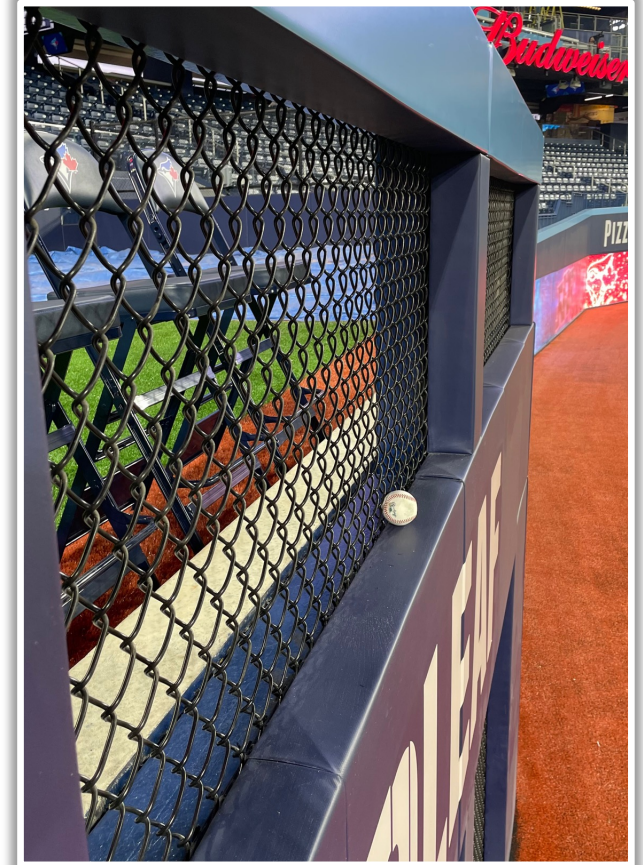

Rogers Centre

2024 Ground Rules

Date: April 3, 2024

Rogers Centre Ground Rules

RULE #1: Ball striking the blue metal handrails going into the dugouts:
Out of Play

Rogers Centre Ground Rules

RULE #2: The entire top rubber step of the dugouts is live and in play

Rogers Centre Ground Rules

RULE #3: Live ball coming to rest on the concrete ledge in front of the home and visitor media bays: **In Play**

Rogers Centre Ground Rules

RULE #4: Fair ball lodging in fence padding: **Two Bases**

Rogers Centre Ground Rules

RULE #5: Fair ball coming to rest on upper padding ledge in front of home and visitor bullpen mounds: **Two Bases**

Rogers Centre Ground Rules

RULE #6: Fair ball coming to rest (not lodged) on lower padding ledge in front of home and visitor bullpen benches: **In Play**

Rogers Centre Ground Rules

RULE #7: Batted ball in flight striking the metal railings (above the light blue line) affixed to the top of the outfield wall: **Home Run**

Rogers Centre Ground Rules

RULE #8: Batted ball in flight striking the top of the padded outfield fence (i.e. on the light blue line) and continuing onward to strike the metal railings or concrete of the seating bowl beyond the padding: **Home Run**