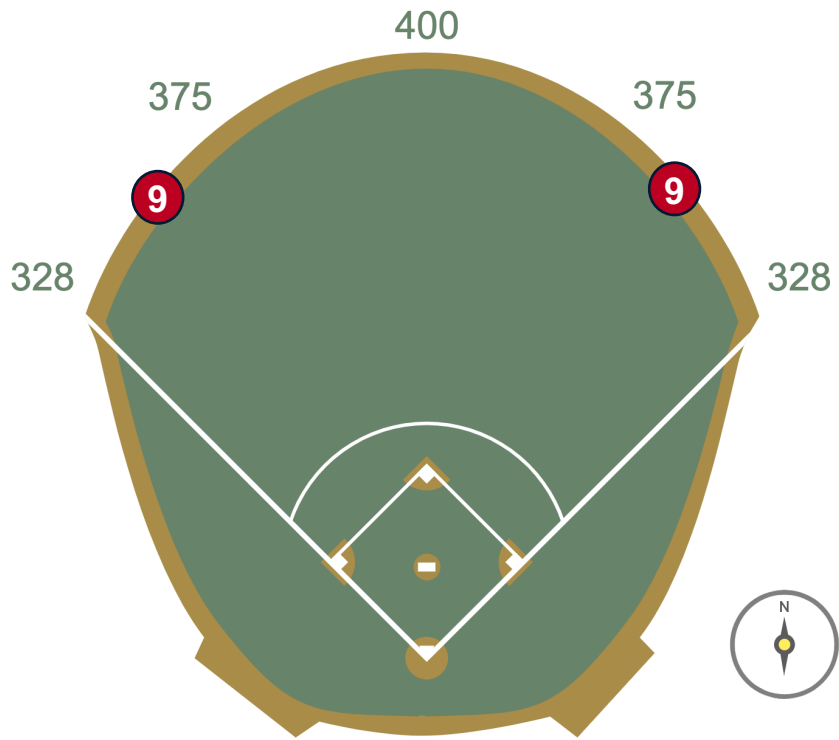

Rogers Centre Ground Rules

RULE #5: Fair ball coming to rest on upper padding ledge in front of home and visitor bullpen mounds: **Two Bases**

Rogers Centre Ground Rules

RULE #6: Fair ball coming to rest (not lodged) on lower padding ledge in front of home and visitor bullpen benches: **In Play**

Rogers Centre Ground Rules

RULE #7: Batted ball in flight striking the metal railings (above the light blue line) affixed to the top of the outfield wall: **Home Run**

Rogers Centre Ground Rules

RULE #8: Batted ball in flight striking the top of the padded outfield fence (i.e. on the light blue line) and continuing onward to strike the metal railings or concrete of the seating bowl beyond the padding: **Home Run**

Rogers Centre Ground Rules

RULE #9: Batted ball in flight striking the top of the padded outfield fence (i.e. on the light blue line) and rebounding onto the field of play: **In Play**

Rogers Centre Ground Rules