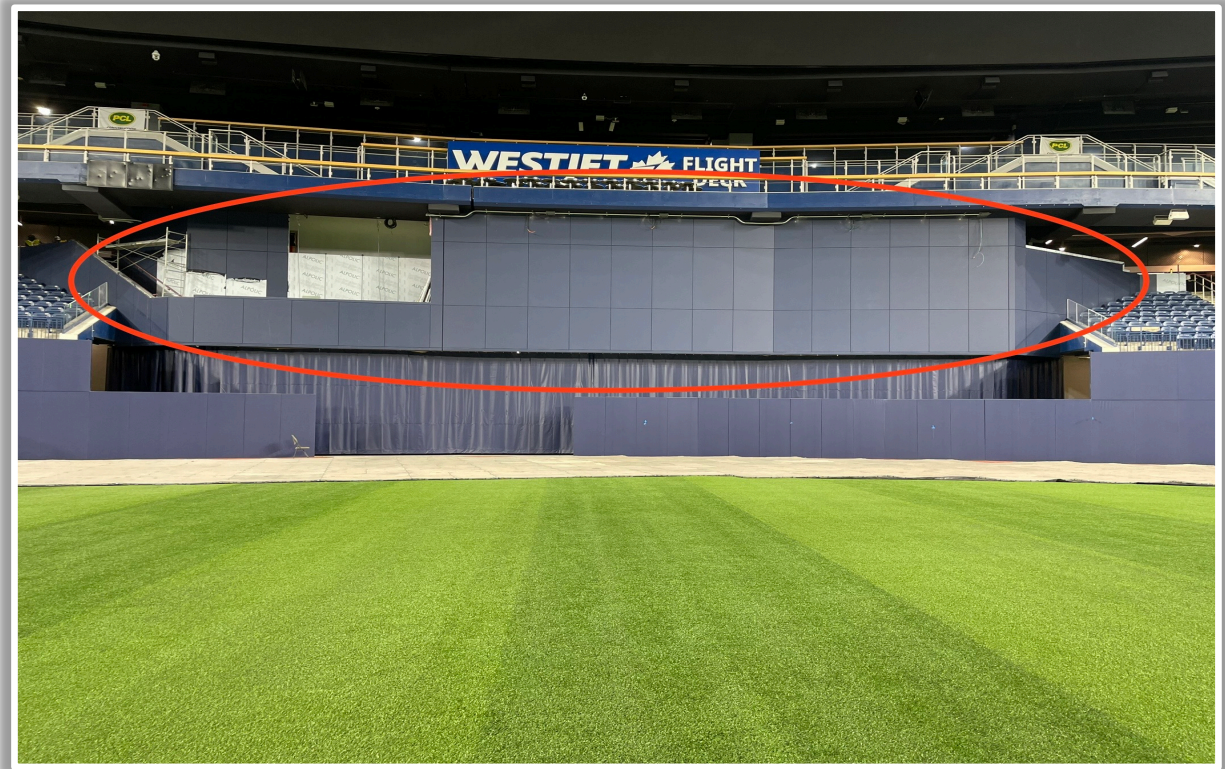

Rogers Centre Ground Rules

RULE #10: Batted ball in flight striking centre field batter eye panels (above light blue line) and rebounding onto the play field: **Home Run**