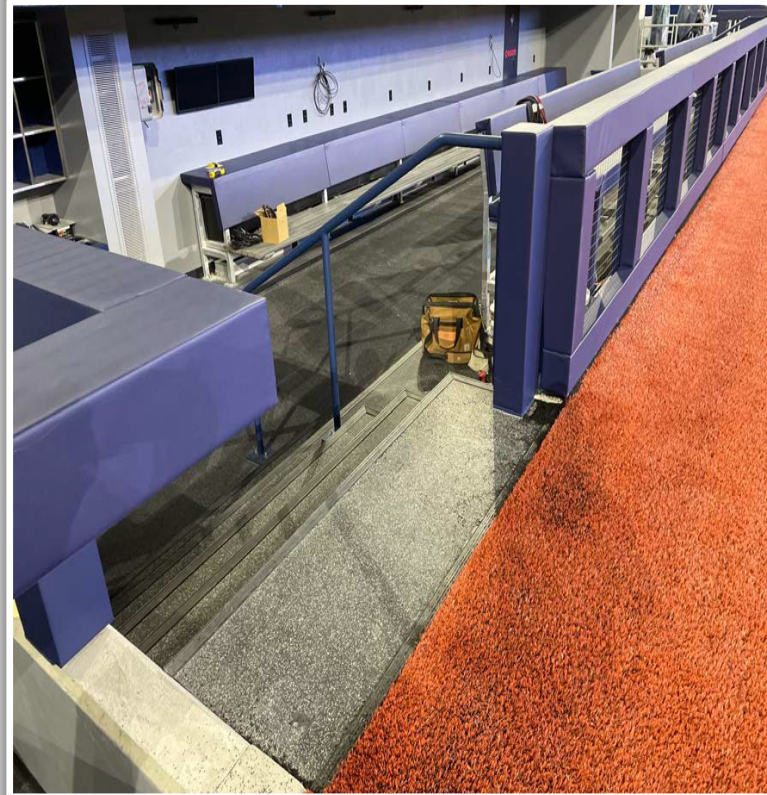

Rogers Centre Ground Rules

RULE #7: Batted ball in flight striking the metal railings (above the light blue line) affixed to the top of the outfield wall: **Home Run**

Rogers Centre Ground Rules

RULE #8: Batted ball in flight striking the top of the padded outfield fence (i.e. on the light blue line) and continuing onward to strike the metal railings or concrete of the seating bowl beyond the padding: **Home Run**

RULE #10: Batted ball in flight striking centre field batter eye panels (above light blue line) and rebounding onto the play field: **Home Run**

Rogers Centre Ground Rules

RULE #11: Padding and railing on the upward sloping wall in foul territory in the right field corner: **In Play**

Rogers Centre Ground Rules

Backstop Photos:

Rogers Centre Ground Rules

3B Dugout Photos:

Rogers Centre Ground Rules

3B Media Bay Photos:

Rogers Centre Ground Rules

3B iPad Camera Photos:

3B Batter Camera

3B Pitcher Camera

A ball that strikes the camera and rebounds onto the playing field is live and in play unless it becomes lodged in the padding or is otherwise deemed unplayable

Rogers Centre Ground Rules