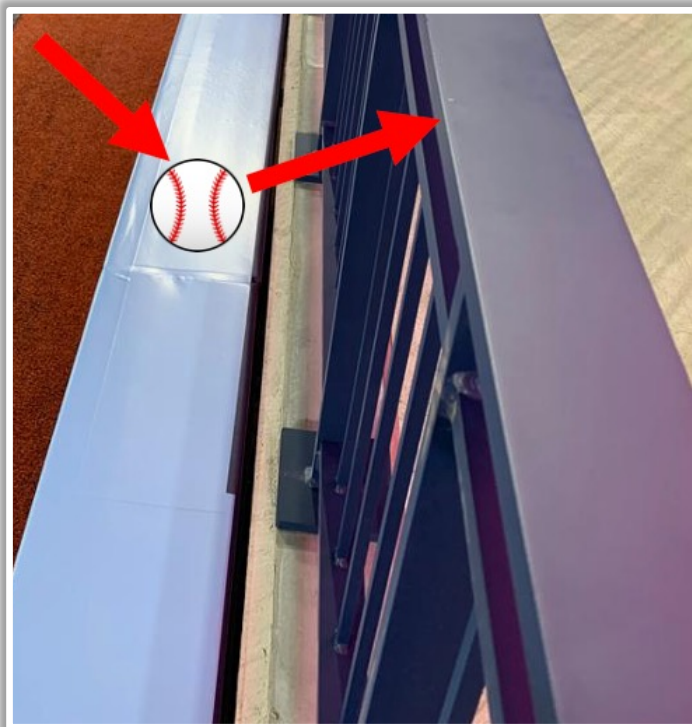

Rogers Centre Ground Rules

RULE #3: Live ball coming to rest on the concrete ledge in front of the home and visitor media bays: **In Play**

Rogers Centre Ground Rules

RULE #4: Fair ball lodging in fence padding: **Two Bases**

Rogers Centre Ground Rules

RULE #5: Fair ball coming to rest on upper padding ledge in front of home and visitor bullpen mounds: **Two Bases**

Rogers Centre Ground Rules

RULE #6: Fair ball coming to rest (not lodged) on lower padding ledge in front of home and visitor bullpen benches: **In Play**

Rogers Centre Ground Rules

RULE #7: Batted ball in flight striking the metal railings (above the light blue line) affixed to the top of the outfield wall: **Home Run**

Rogers Centre Ground Rules

RULE #8: Batted ball in flight striking the top of the padded outfield fence (i.e. on the light blue line) and continuing onward to strike the metal railings or concrete of the seating bowl beyond the padding: **Home Run**

Rogers Centre Ground Rules

RULE #9: Batted ball in flight striking the top of the padded outfield fence (i.e. on the light blue line) and rebounding onto the field of play: **In Play**

Rogers Centre Ground Rules