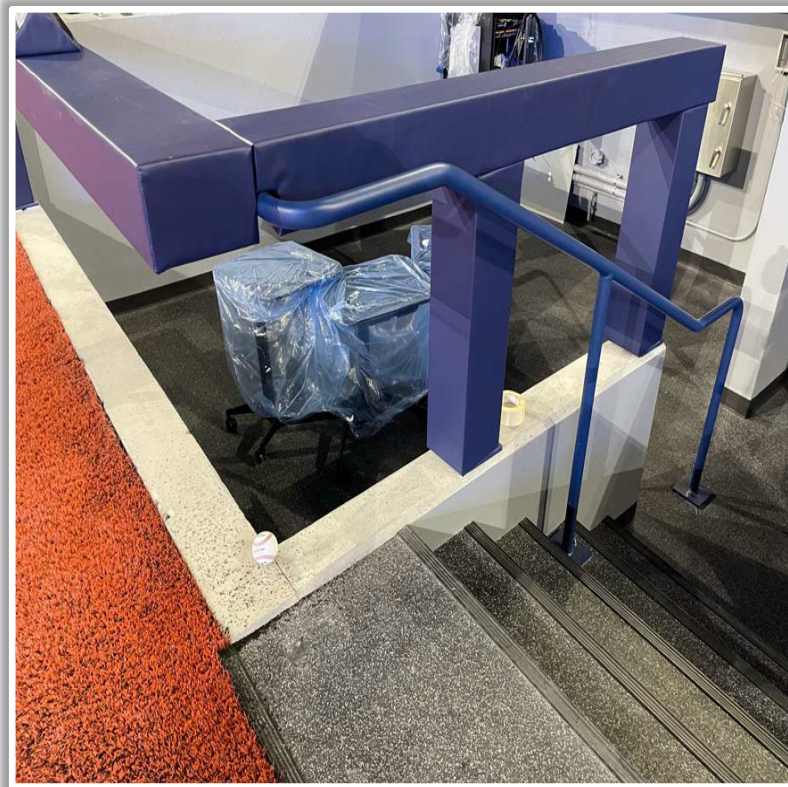

Rogers Centre

2024 Ground Rules

Date: April 3, 2024

Rogers Centre Ground Rules

RULE #1: Ball striking the blue metal handrails going into the dugouts:
Out of Play

Rogers Centre Ground Rules

RULE #2: The entire top rubber step of the dugouts is live and in play

Rogers Centre Ground Rules

RULE #3: Live ball coming to rest on the concrete ledge in front of the home and visitor media bays: **In Play**

Rogers Centre Ground Rules

RULE #4: Fair ball lodging in fence padding: **Two Bases**

Rogers Centre Ground Rules

RULE #7: Batted ball in flight striking the metal railings (above the light blue line) affixed to the top of the outfield wall: **Home Run**

Rogers Centre Ground Rules

RULE #8: Batted ball in flight striking the top of the padded outfield fence (i.e. on the light blue line) and continuing onward to strike the metal railings or concrete of the seating bowl beyond the padding: **Home Run**