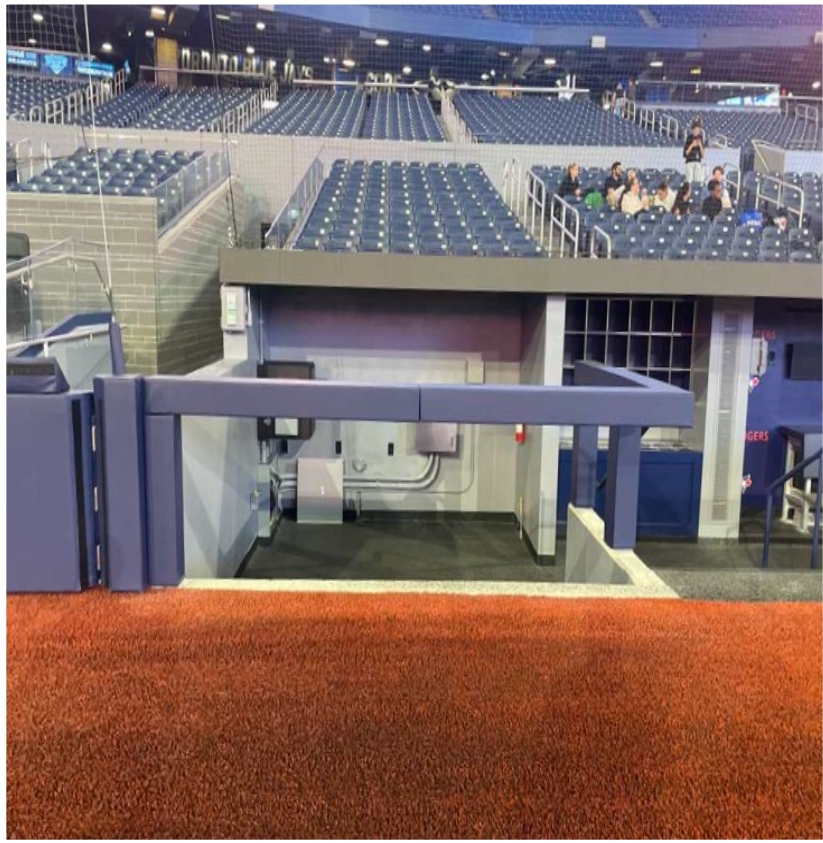

Rogers Centre Ground Rules

RULE #3: Live ball coming to rest on the concrete ledge in front of the home and visitor media bays: **In Play**

Rogers Centre Ground Rules

RULE #4: Fair ball lodging in fence padding: **Two Bases**

Rogers Centre Ground Rules

RULE #7: Batted ball in flight striking the metal railings (above the light blue line) affixed to the top of the outfield wall: **Home Run**

Rogers Centre Ground Rules

RULE #8: Batted ball in flight striking the top of the padded outfield fence (i.e. on the light blue line) and continuing onward to strike the metal railings or concrete of the seating bowl beyond the padding: **Home Run**

RF Corner:

Rogers Centre Ground Rules

RF Extended Fan Safety Netting:

Rogers Centre Ground Rules

1B Dugout Photos:

Rogers Centre Ground Rules

1B Media Bay Photos:

Rogers Centre Ground Rules

1B iPad Camera Photos:

1B Batter Camera

1B Pitcher Camera

A ball that strikes the camera and rebounds onto the playing field is live and in play unless it becomes lodged in the padding or is otherwise deemed unplayable