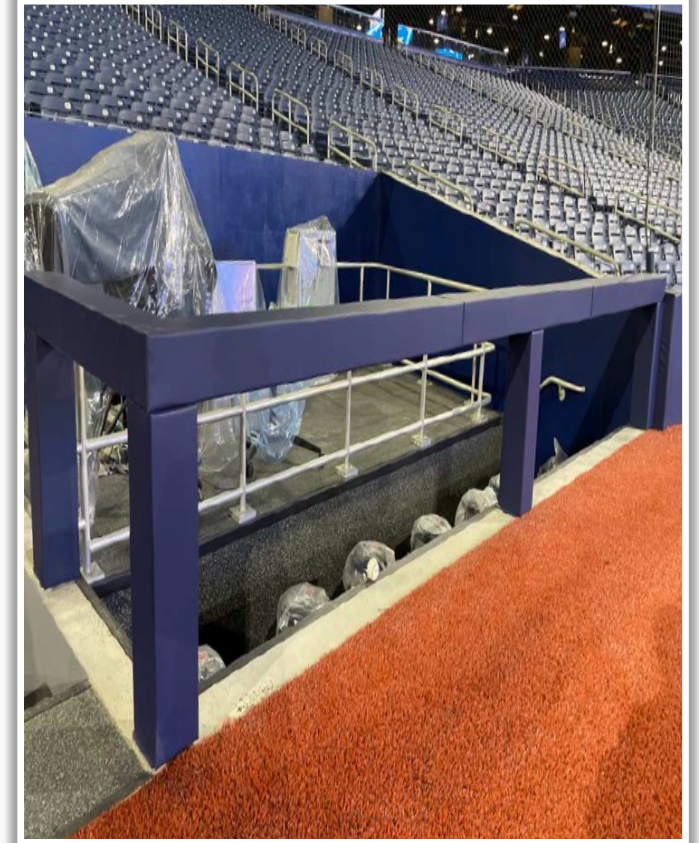

Rogers Centre Ground Rules

RULE #3: Live ball coming to rest on the concrete ledge in front of the home and visitor media bays: **In Play**

Rogers Centre Ground Rules

RULE #4: Fair ball lodging in fence padding: **Two Bases**

Rogers Centre Ground Rules

RULE #7: Batted ball in flight striking the metal railings (above the light blue line) affixed to the top of the outfield wall: **Home Run**

Rogers Centre Ground Rules

RULE #8: Batted ball in flight striking the top of the padded outfield fence (i.e. on the light blue line) and continuing onward to strike the metal railings or concrete of the seating bowl beyond the padding: **Home Run**

LF Extended Fan Safety Netting:

Rogers Centre Ground Rules

LF Corner:

Rogers Centre Ground Rules

LF Bullpen:

Rogers Centre Ground Rules

RF Bullpen Photos:

Rogers Centre Ground Rules

RF Corner:

Rogers Centre Ground Rules

RF Extended Fan Safety Netting:

Rogers Centre Ground Rules

1B Dugout Photos:

Rogers Centre Ground Rules

1B Media Bay Photos:

Rogers Centre Ground Rules