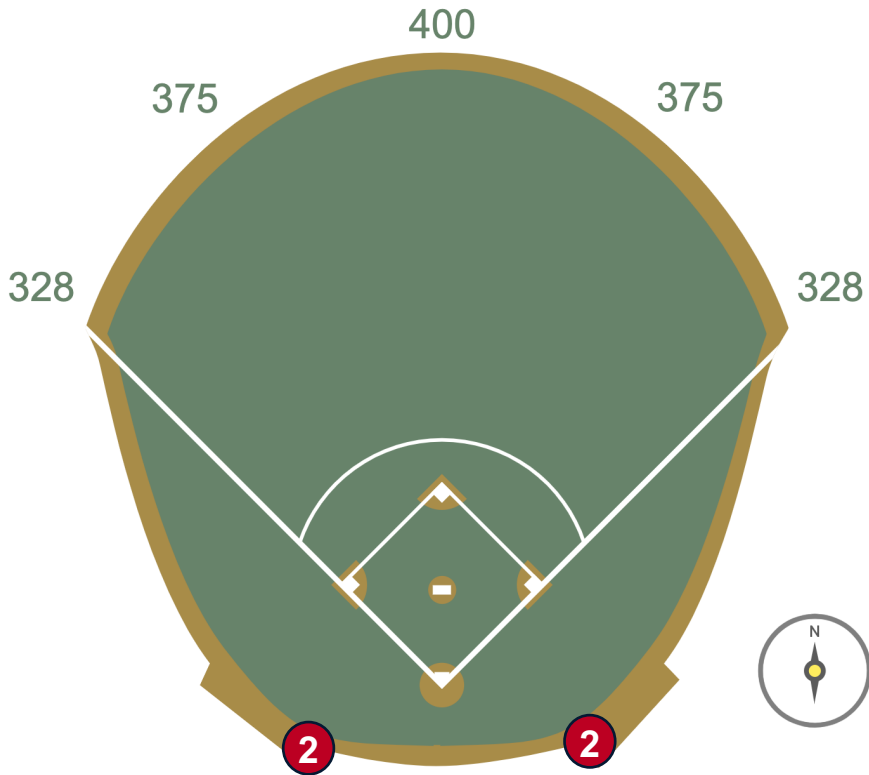

Rogers Centre

2024 Ground Rules

Date: April 3, 2024

Rogers Centre Ground Rules

RULE #1: Ball striking the blue metal handrails going into the dugouts:
Out of Play

Rogers Centre Ground Rules

RULE #2: The entire top rubber step of the dugouts is live and in play

Rogers Centre Ground Rules

RULE #3: Live ball coming to rest on the concrete ledge in front of the home and visitor media bays: **In Play**

Rogers Centre Ground Rules

RULE #4: Fair ball lodging in fence padding: **Two Bases**

Rogers Centre Ground Rules

RULE #5: Fair ball coming to rest on upper padding ledge in front of home and visitor bullpen mounds: **Two Bases**

Rogers Centre Ground Rules

RULE #6: Fair ball coming to rest (not lodged) on lower padding ledge in front of home and visitor bullpen benches: **In Play**

Rogers Centre Ground Rules

RULE #7: Batted ball in flight striking the metal railings (above the light blue line) affixed to the top of the outfield wall: **Home Run**

Rogers Centre Ground Rules

RULE #8: Batted ball in flight striking the top of the padded outfield fence (i.e. on the light blue line) and continuing onward to strike the metal railings or concrete of the seating bowl beyond the padding: **Home Run**