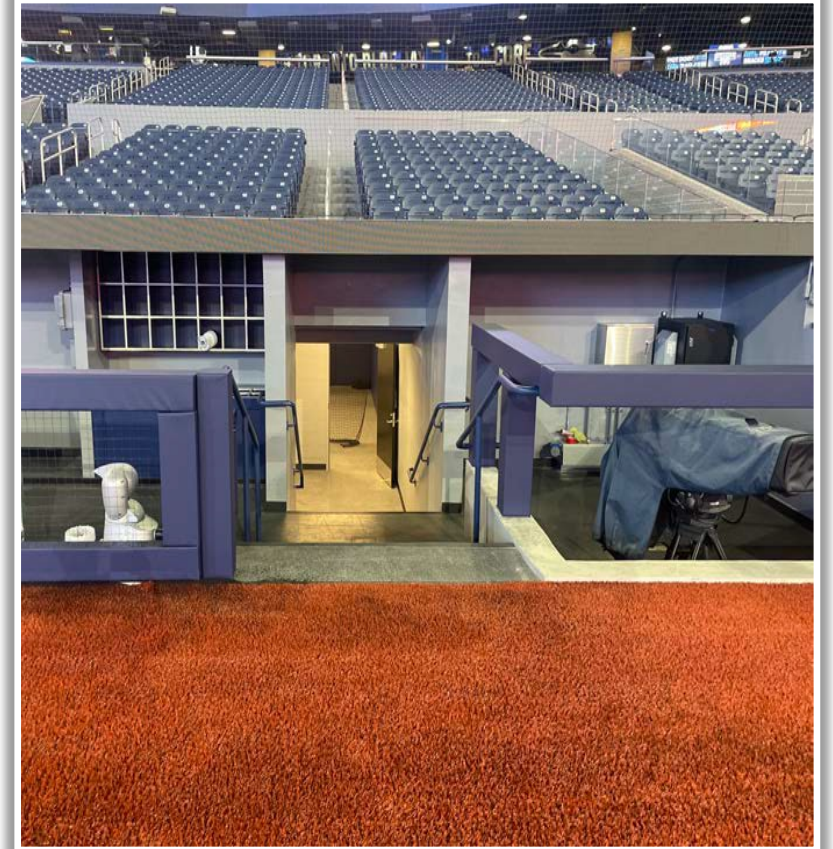

Rogers Centre Ground Rules

RULE #3: Live ball coming to rest on the concrete ledge in front of the home and visitor media bays: **In Play**

Rogers Centre Ground Rules

RULE #4: Fair ball lodging in fence padding: **Two Bases**

Rogers Centre Ground Rules

RULE #7: Batted ball in flight striking the metal railings (above the light blue line) affixed to the top of the outfield wall: **Home Run**

Rogers Centre Ground Rules

RULE #8: Batted ball in flight striking the top of the padded outfield fence (i.e. on the light blue line) and continuing onward to strike the metal railings or concrete of the seating bowl beyond the padding: **Home Run**

LF Extended Fan Safety Netting:

Rogers Centre Ground Rules

LF Corner:

Rogers Centre Ground Rules

LF Bullpen:

Rogers Centre Ground Rules

RF Bullpen Photos:

Rogers Centre Ground Rules

RF Corner:

Rogers Centre Ground Rules

RF Extended Fan Safety Netting:

Rogers Centre Ground Rules

1B Dugout Photos:

Rogers Centre Ground Rules

1B Media Bay Photos:

Rogers Centre Ground Rules