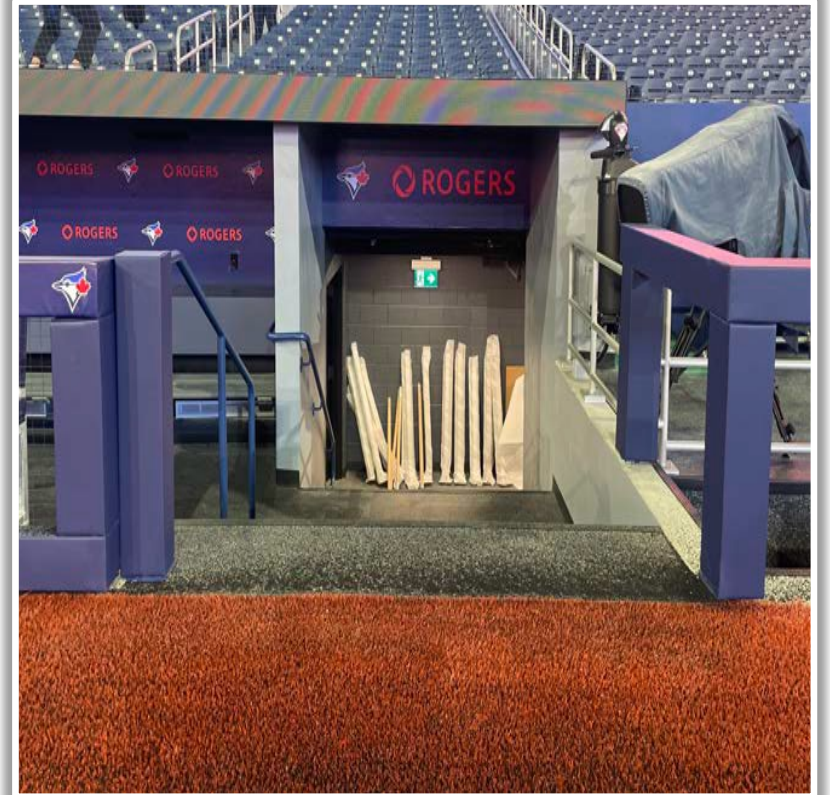

Rogers Centre Ground Rules

RULE #7: Batted ball in flight striking the metal railings (above the light blue line) affixed to the top of the outfield wall: **Home Run**

Rogers Centre Ground Rules

RULE #8: Batted ball in flight striking the top of the padded outfield fence (i.e. on the light blue line) and continuing onward to strike the metal railings or concrete of the seating bowl beyond the padding: **Home Run**

RULE #10: Batted ball in flight striking centre field batter eye panels (above light blue line) and rebounding onto the play field: **Home Run**

Rogers Centre Ground Rules

RULE #11: Padding and railing on the upward sloping wall in foul territory in the right field corner: **In Play**

Rogers Centre Ground Rules

Backstop Photos:

Rogers Centre Ground Rules

3B Dugout Photos:

Rogers Centre Ground Rules

3B Media Bay Photos:

Rogers Centre Ground Rules

3B iPad Camera Photos: