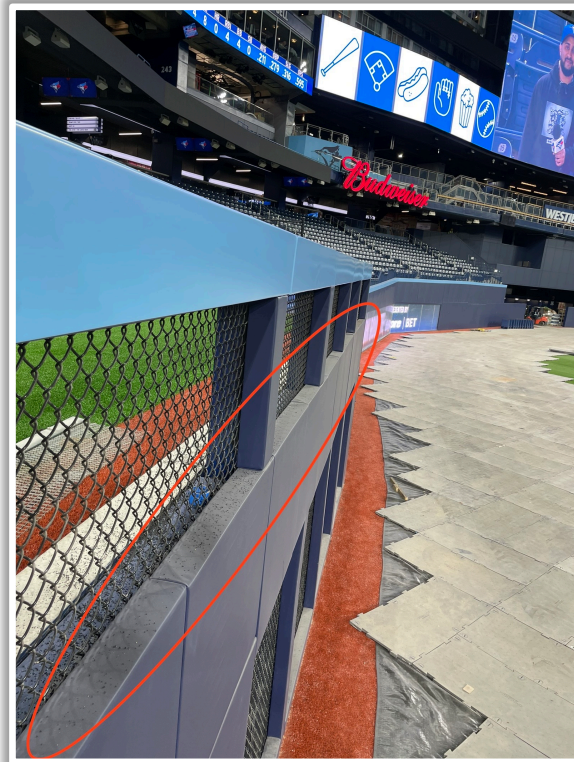

Rogers Centre Ground Rules

RULE #3: Live ball coming to rest on the concrete ledge in front of the home and visitor media bays: **In Play**

Rogers Centre Ground Rules

RULE #4: Fair ball lodging in fence padding: **Two Bases**

Rogers Centre Ground Rules

RULE #5: Fair ball coming to rest on upper padding ledge in front of home and visitor bullpen mounds: **Two Bases**

Rogers Centre Ground Rules

RULE #6: Fair ball coming to rest (not lodged) on lower padding ledge in front of home and visitor bullpen benches: **In Play**

Rogers Centre Ground Rules

RULE #7: Batted ball in flight striking the metal railings (above the light blue line) affixed to the top of the outfield wall: **Home Run**

Rogers Centre Ground Rules

RULE #8: Batted ball in flight striking the top of the padded outfield fence (i.e. on the light blue line) and continuing onward to strike the metal railings or concrete of the seating bowl beyond the padding: **Home Run**

Rogers Centre Ground Rules

RULE #9: Batted ball in flight striking the top of the padded outfield fence (i.e. on the light blue line) and rebounding onto the field of play: **In Play**

Rogers Centre Ground Rules