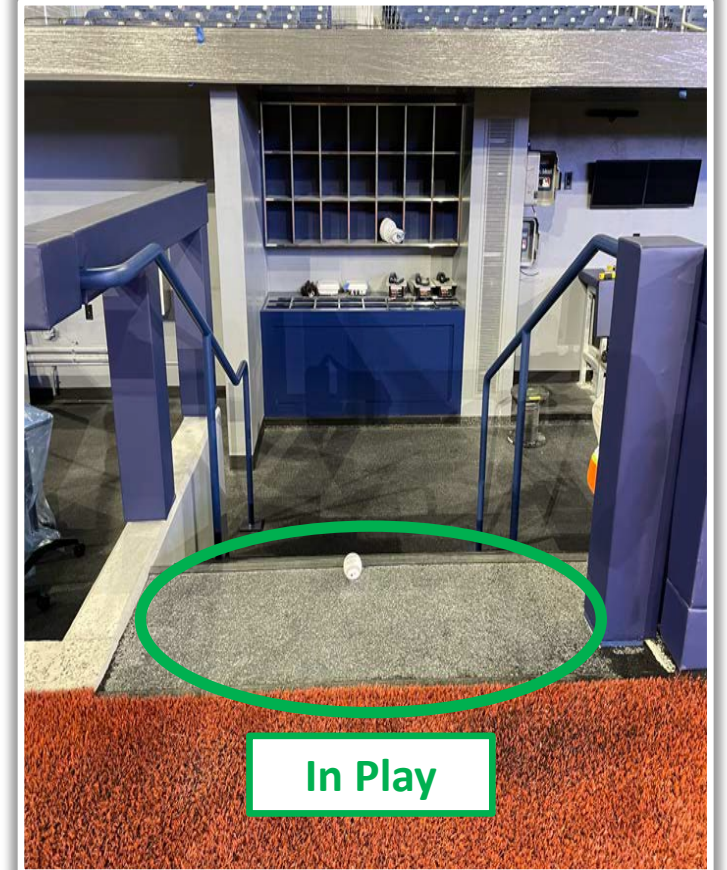

Rogers Centre

2024 Ground Rules

Date: April 3, 2024

Rogers Centre Ground Rules

RULE #1: Ball striking the blue metal handrails going into the dugouts:
Out of Play

Rogers Centre Ground Rules

RULE #2: The entire top rubber step of the dugouts is live and in play

Rogers Centre Ground Rules

RULE #3: Live ball coming to rest on the concrete ledge in front of the home and visitor media bays: **In Play**

Rogers Centre Ground Rules

RULE #4: Fair ball lodging in fence padding: **Two Bases**

Rogers Centre Ground Rules

RULE #5: Fair ball coming to rest on upper padding ledge in front of home and visitor bullpen mounds: **Two Bases**

Rogers Centre Ground Rules

RULE #6: Fair ball coming to rest (not lodged) on lower padding ledge in front of home and visitor bullpen benches: **In Play**

Rogers Centre Ground Rules

RULE #7: Batted ball in flight striking the metal railings (above the light blue line) affixed to the top of the outfield wall: **Home Run**

Rogers Centre Ground Rules

RULE #8: Batted ball in flight striking the top of the padded outfield fence (i.e. on the light blue line) and continuing onward to strike the metal railings or concrete of the seating bowl beyond the padding: **Home Run**