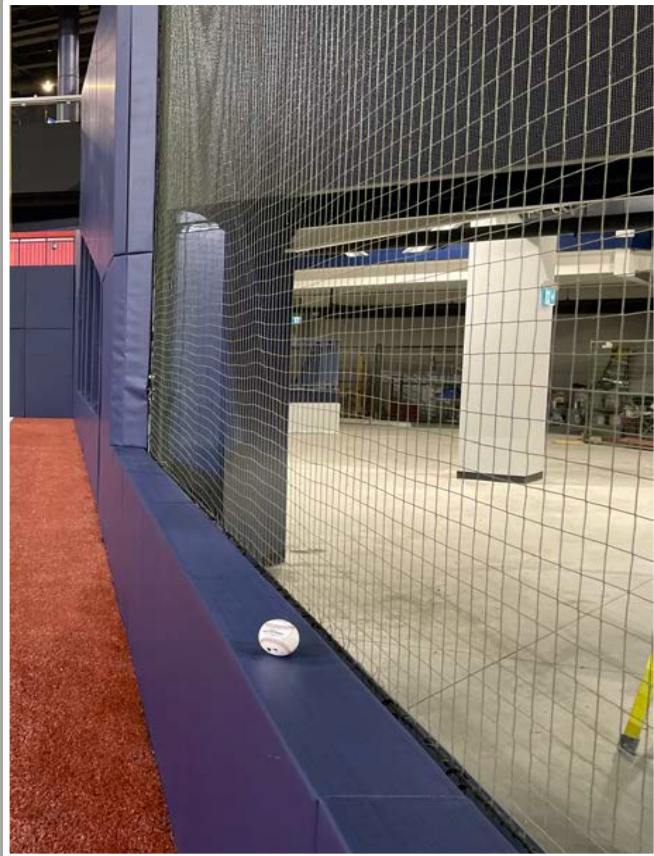

Rogers Centre Ground Rules

RULE #7: Batted ball in flight striking the metal railings (above the light blue line) affixed to the top of the outfield wall: **Home Run**

Rogers Centre Ground Rules

RULE #8: Batted ball in flight striking the top of the padded outfield fence (i.e. on the light blue line) and continuing onward to strike the metal railings or concrete of the seating bowl beyond the padding: **Home Run**

3B Batter Camera

3B Pitcher Camera

A ball that strikes the camera and rebounds onto the playing field is live and in play unless it becomes lodged in the padding or is otherwise deemed unplayable

Rogers Centre Ground Rules

LF Extended Fan Safety Netting:

Rogers Centre Ground Rules

LF Corner:

Rogers Centre Ground Rules

LF Bullpen:

Rogers Centre Ground Rules

RF Bullpen Photos:

Rogers Centre Ground Rules

RF Corner:

Rogers Centre Ground Rules

RF Extended Fan Safety Netting:

Rogers Centre Ground Rules

1B Dugout Photos:

Rogers Centre Ground Rules

1B Media Bay Photos:

Rogers Centre Ground Rules