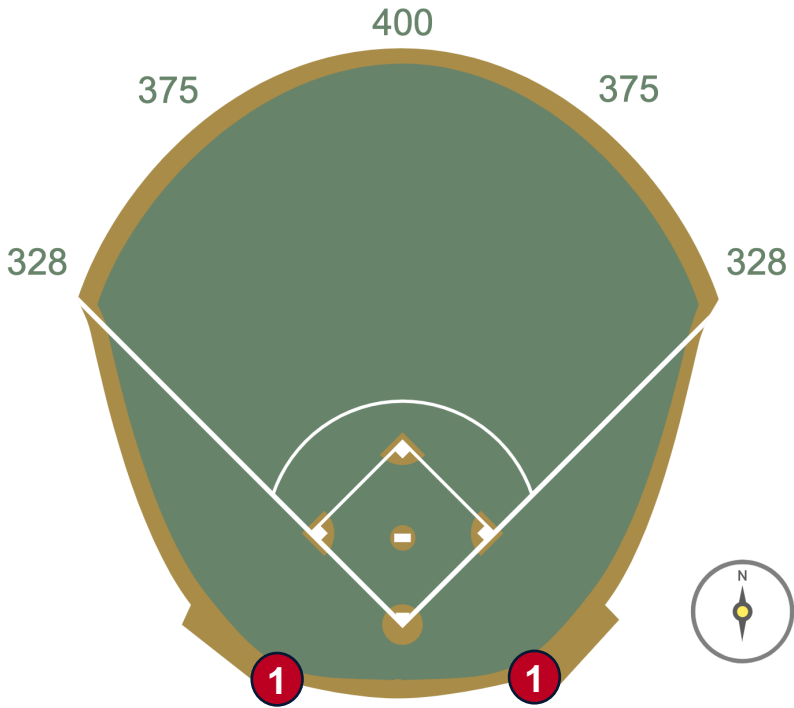

Rogers Centre

2024 Ground Rules

Date: April 3, 2024

Rogers Centre Ground Rules

RULE #1: Ball striking the blue metal handrails going into the dugouts:
Out of Play

Rogers Centre Ground Rules

RULE #2: The entire top rubber step of the dugouts is live and in play

Rogers Centre Ground Rules

RULE #3: Live ball coming to rest on the concrete ledge in front of the home and visitor media bays: **In Play**

Rogers Centre Ground Rules

RULE #4: Fair ball lodging in fence padding: **Two Bases**

Rogers Centre Ground Rules

RULE #5: Fair ball coming to rest on upper padding ledge in front of home and visitor bullpen mounds: **Two Bases**

Rogers Centre Ground Rules

RULE #6: Fair ball coming to rest (not lodged) on lower padding ledge in front of home and visitor bullpen benches: **In Play**

Rogers Centre Ground Rules

RULE #7: Batted ball in flight striking the metal railings (above the light blue line) affixed to the top of the outfield wall: **Home Run**

Rogers Centre Ground Rules

RULE #8: Batted ball in flight striking the top of the padded outfield fence (i.e. on the light blue line) and continuing onward to strike the metal railings or concrete of the seating bowl beyond the padding: **Home Run**