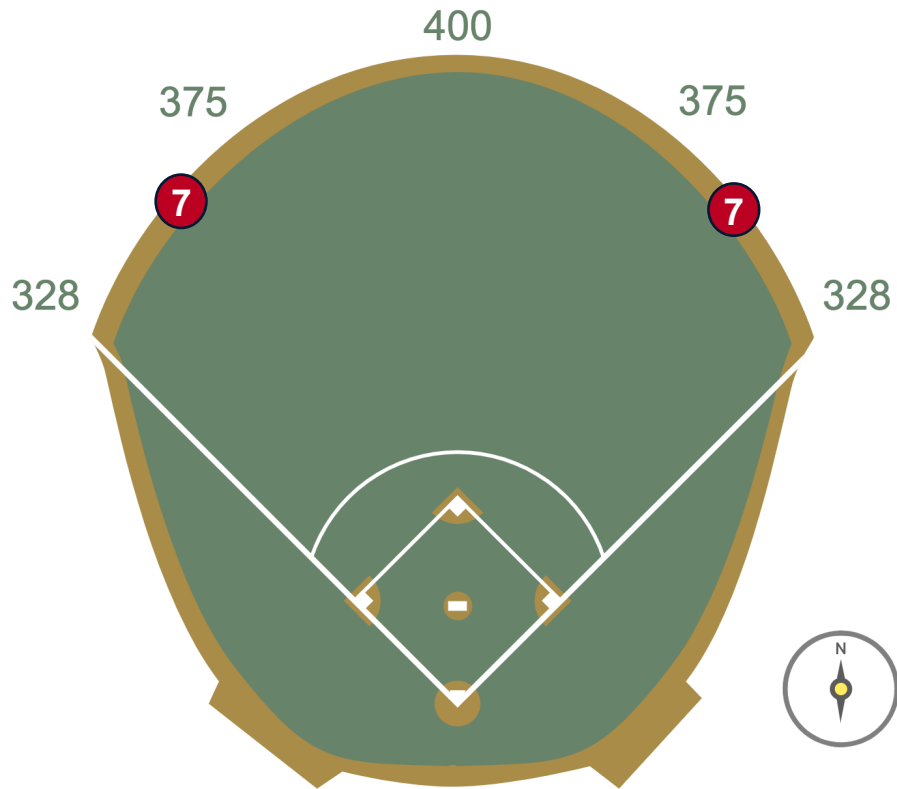

Rogers Centre Ground Rules

RULE #3: Live ball coming to rest on the concrete ledge in front of the home and visitor media bays: **In Play**

Rogers Centre Ground Rules

RULE #4: Fair ball lodging in fence padding: **Two Bases**

Rogers Centre Ground Rules

RULE #5: Fair ball coming to rest on upper padding ledge in front of home and visitor bullpen mounds: **Two Bases**

Rogers Centre Ground Rules

RULE #6: Fair ball coming to rest (not lodged) on lower padding ledge in front of home and visitor bullpen benches: **In Play**

Rogers Centre Ground Rules

RULE #7: Batted ball in flight striking the metal railings (above the light blue line) affixed to the top of the outfield wall: **Home Run**

Rogers Centre Ground Rules

RULE #8: Batted ball in flight striking the top of the padded outfield fence (i.e. on the light blue line) and continuing onward to strike the metal railings or concrete of the seating bowl beyond the padding: **Home Run**

Rogers Centre Ground Rules

RULE #9: Batted ball in flight striking the top of the padded outfield fence (i.e. on the light blue line) and rebounding onto the field of play: **In Play**

Rogers Centre Ground Rules