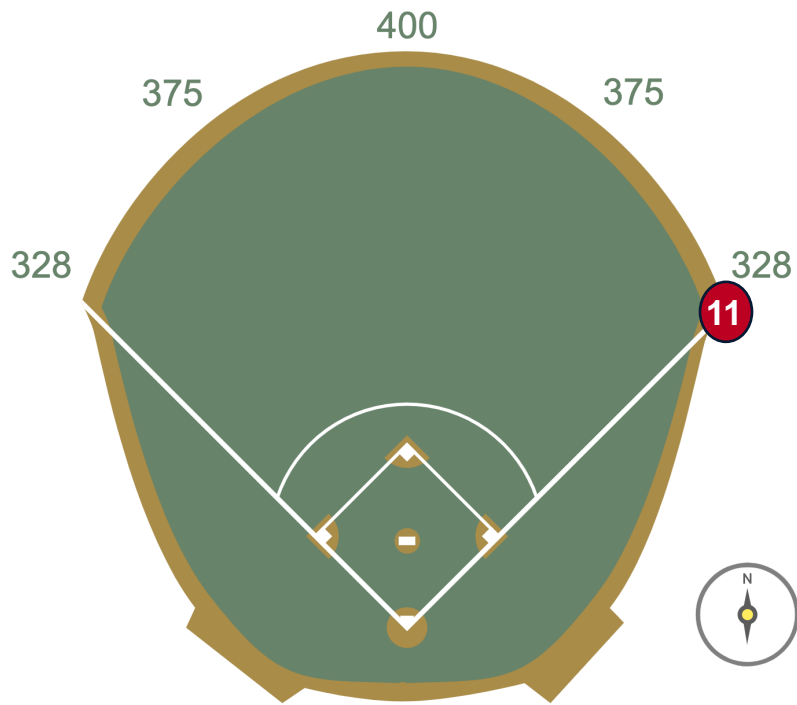

Rogers Centre Ground Rules

RULE #11: Padding and railing on the upward sloping wall in foul territory in the right field corner: **In Play**