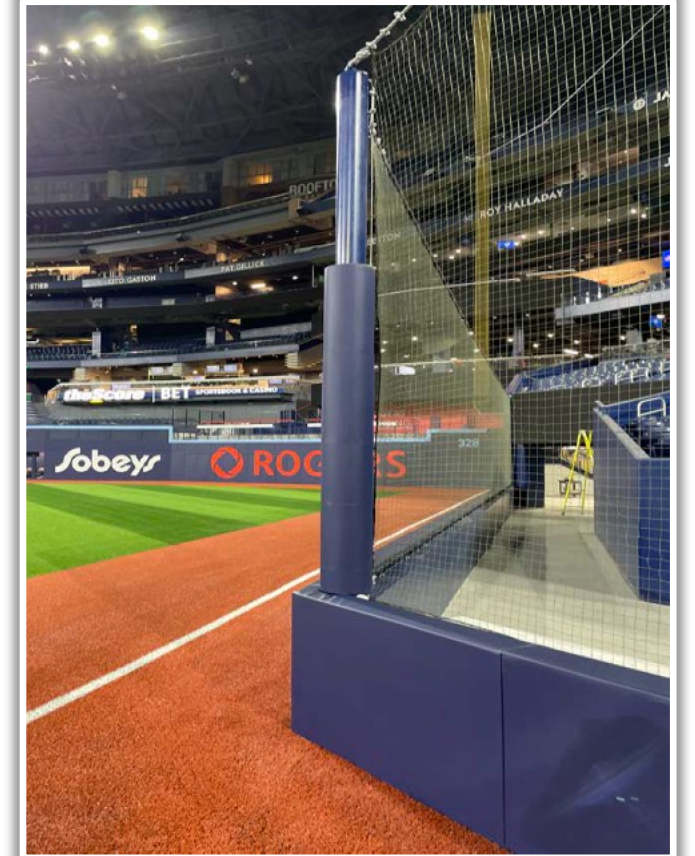

Rogers Centre Ground Rules

RULE #7: Batted ball in flight striking the metal railings (above the light blue line) affixed to the top of the outfield wall: **Home Run**

Rogers Centre Ground Rules

RULE #8: Batted ball in flight striking the top of the padded outfield fence (i.e. on the light blue line) and continuing onward to strike the metal railings or concrete of the seating bowl beyond the padding: **Home Run**

3B Batter Camera

3B Pitcher Camera

A ball that strikes the camera and rebounds onto the playing field is live and in play unless it becomes lodged in the padding or is otherwise deemed unplayable

Rogers Centre Ground Rules

LF Extended Fan Safety Netting:

Rogers Centre Ground Rules

LF Corner:

Rogers Centre Ground Rules

LF Bullpen:

Rogers Centre Ground Rules

RF Bullpen Photos:

Rogers Centre Ground Rules

RF Corner:

Rogers Centre Ground Rules

RF Extended Fan Safety Netting:

Rogers Centre Ground Rules

1B Dugout Photos:

Rogers Centre Ground Rules

1B Media Bay Photos:

Rogers Centre Ground Rules