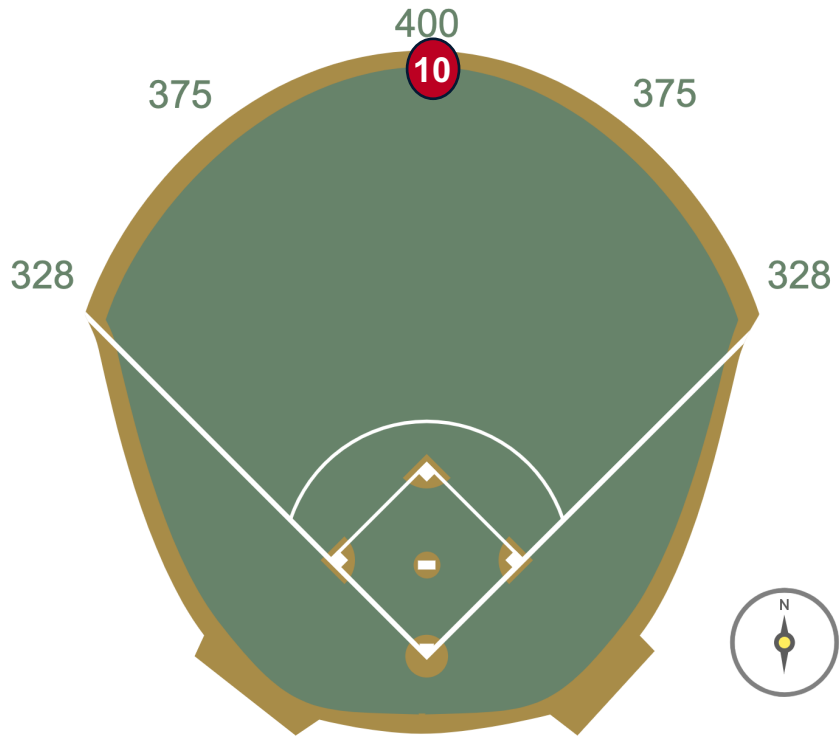

Rogers Centre Ground Rules

RULE #10: Batted ball in flight striking centre field batter eye panels (above light blue line) and rebounding onto the play field: **Home Run**