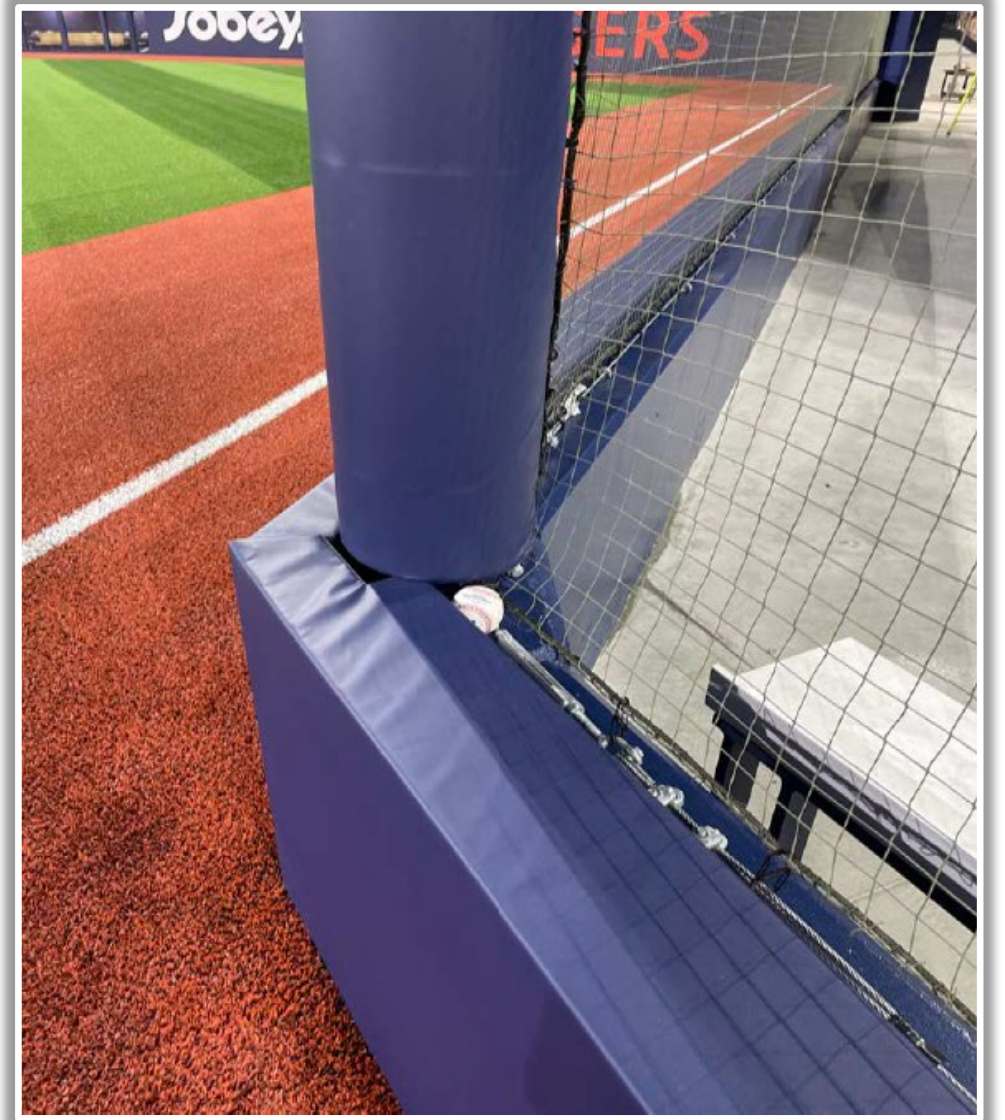

Rogers Centre Ground Rules

RULE #7: Batted ball in flight striking the metal railings (above the light blue line) affixed to the top of the outfield wall: **Home Run**

Rogers Centre Ground Rules

RULE #8: Batted ball in flight striking the top of the padded outfield fence (i.e. on the light blue line) and continuing onward to strike the metal railings or concrete of the seating bowl beyond the padding: **Home Run**

LF Extended Fan Safety Netting:

Rogers Centre Ground Rules

LF Corner:

Rogers Centre Ground Rules

LF Bullpen:

Rogers Centre Ground Rules

RF Bullpen Photos:

Rogers Centre Ground Rules

RF Corner:

Rogers Centre Ground Rules

RF Extended Fan Safety Netting:

Rogers Centre Ground Rules

1B Dugout Photos:

Rogers Centre Ground Rules

1B Media Bay Photos:

Rogers Centre Ground Rules