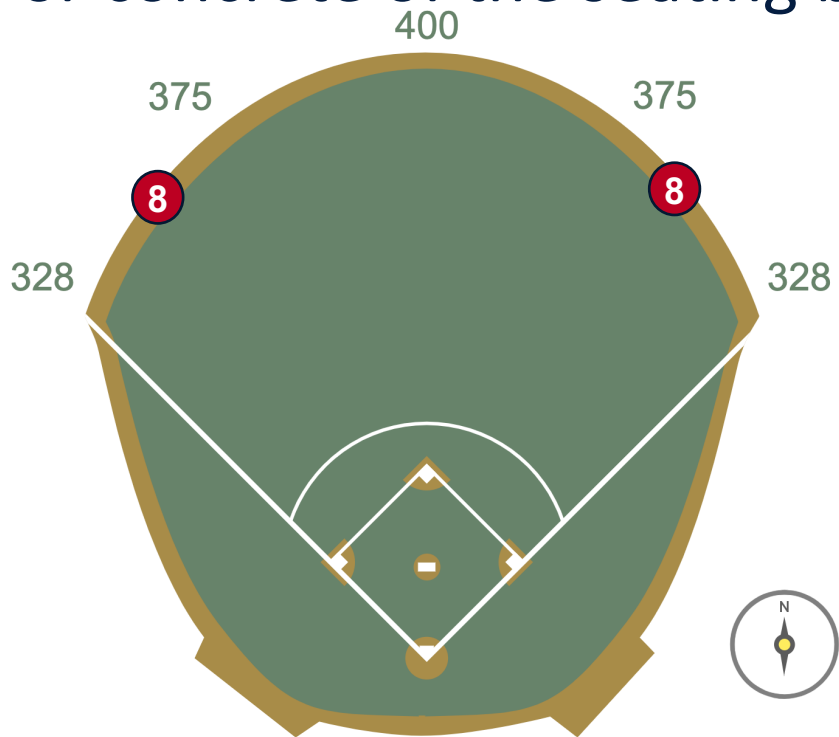

Rogers Centre Ground Rules

RULE #3: Live ball coming to rest on the concrete ledge in front of the home and visitor media bays: **In Play**

Rogers Centre Ground Rules

RULE #4: Fair ball lodging in fence padding: **Two Bases**

Rogers Centre Ground Rules

RULE #5: Fair ball coming to rest on upper padding ledge in front of home and visitor bullpen mounds: **Two Bases**

Rogers Centre Ground Rules

RULE #6: Fair ball coming to rest (not lodged) on lower padding ledge in front of home and visitor bullpen benches: **In Play**

Rogers Centre Ground Rules

RULE #7: Batted ball in flight striking the metal railings (above the light blue line) affixed to the top of the outfield wall: **Home Run**

Rogers Centre Ground Rules

RULE #8: Batted ball in flight striking the top of the padded outfield fence (i.e. on the light blue line) and continuing onward to strike the metal railings or concrete of the seating bowl beyond the padding: **Home Run**

Rogers Centre Ground Rules

RULE #9: Batted ball in flight striking the top of the padded outfield fence (i.e. on the light blue line) and rebounding onto the field of play: **In Play**

Rogers Centre Ground Rules