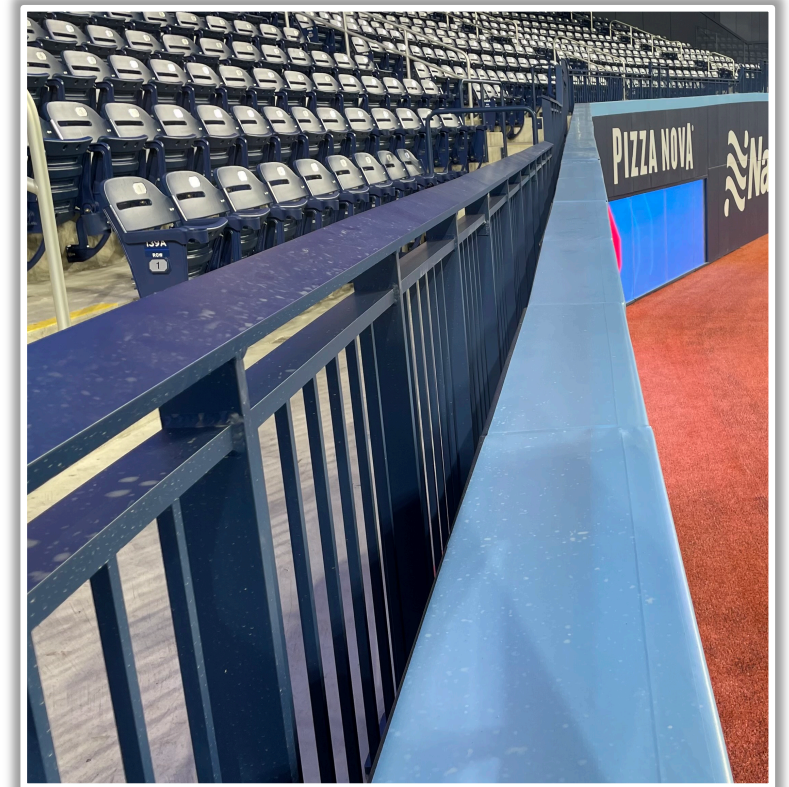

Rogers Centre Ground Rules

RULE #3: Live ball coming to rest on the concrete ledge in front of the home and visitor media bays: **In Play**

Rogers Centre Ground Rules

RULE #4: Fair ball lodging in fence padding: **Two Bases**

Rogers Centre Ground Rules

RULE #5: Fair ball coming to rest on upper padding ledge in front of home and visitor bullpen mounds: **Two Bases**

Rogers Centre Ground Rules

RULE #6: Fair ball coming to rest (not lodged) on lower padding ledge in front of home and visitor bullpen benches: **In Play**

Rogers Centre Ground Rules

RULE #7: Batted ball in flight striking the metal railings (above the light blue line) affixed to the top of the outfield wall: **Home Run**

Rogers Centre Ground Rules

RULE #8: Batted ball in flight striking the top of the padded outfield fence (i.e. on the light blue line) and continuing onward to strike the metal railings or concrete of the seating bowl beyond the padding: **Home Run**

Rogers Centre Ground Rules

RULE #9: Batted ball in flight striking the top of the padded outfield fence (i.e. on the light blue line) and rebounding onto the field of play: **In Play**

Rogers Centre Ground Rules