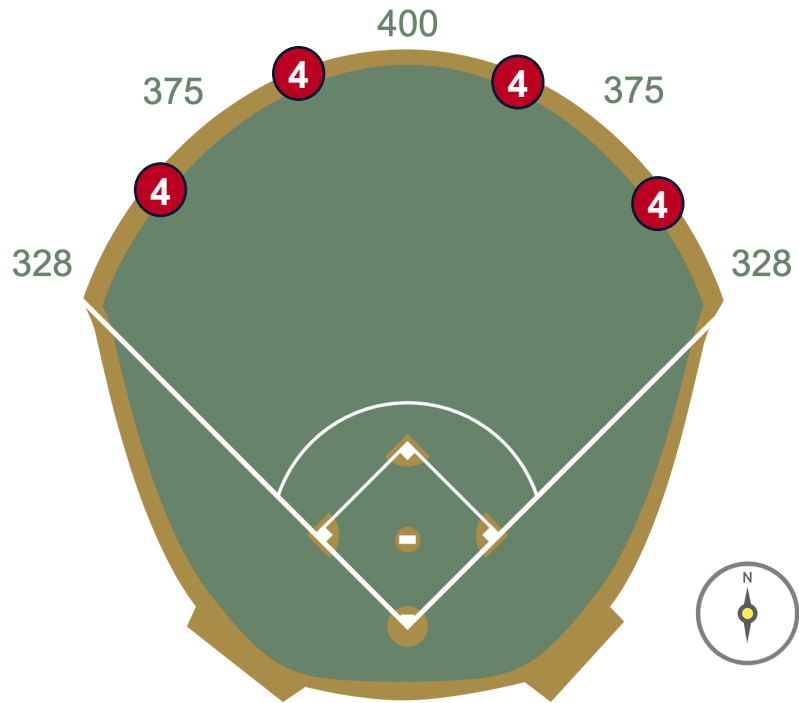

Rogers Centre

2024 Ground Rules

Date: April 3, 2024

Rogers Centre Ground Rules

RULE #1: Ball striking the blue metal handrails going into the dugouts:
Out of Play

Rogers Centre Ground Rules

RULE #2: The entire top rubber step of the dugouts is live and in play

Rogers Centre Ground Rules

RULE #3: Live ball coming to rest on the concrete ledge in front of the home and visitor media bays: **In Play**

Rogers Centre Ground Rules

RULE #4: Fair ball lodging in fence padding: **Two Bases**

Rogers Centre Ground Rules

RULE #5: Fair ball coming to rest on upper padding ledge in front of home and visitor bullpen mounds: **Two Bases**

Rogers Centre Ground Rules

RULE #6: Fair ball coming to rest (not lodged) on lower padding ledge in front of home and visitor bullpen benches: **In Play**

Rogers Centre Ground Rules

RULE #7: Batted ball in flight striking the metal railings (above the light blue line) affixed to the top of the outfield wall: **Home Run**

Rogers Centre Ground Rules

RULE #8: Batted ball in flight striking the top of the padded outfield fence (i.e. on the light blue line) and continuing onward to strike the metal railings or concrete of the seating bowl beyond the padding: **Home Run**