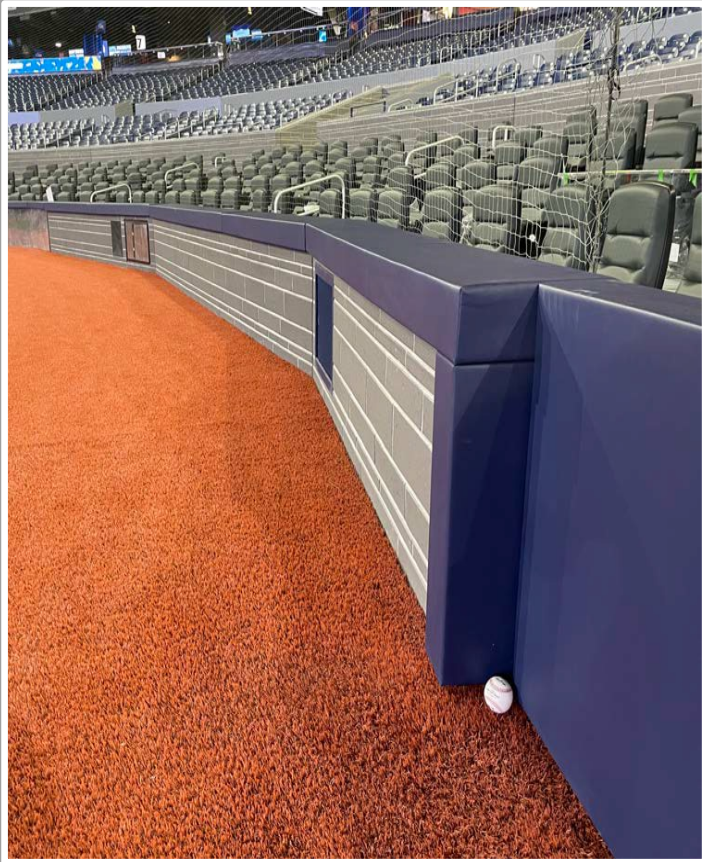

Rogers Centre Ground Rules

RULE #7: Batted ball in flight striking the metal railings (above the light blue line) affixed to the top of the outfield wall: **Home Run**

Rogers Centre Ground Rules

RULE #8: Batted ball in flight striking the top of the padded outfield fence (i.e. on the light blue line) and continuing onward to strike the metal railings or concrete of the seating bowl beyond the padding: **Home Run**

Rogers Centre Ground Rules

RULE #9: Batted ball in flight striking the top of the padded outfield fence (i.e. on the light blue line) and rebounding onto the field of play: **In Play**

Rogers Centre Ground Rules

RULE #10: Batted ball in flight striking centre field batter eye panels (above light blue line) and rebounding onto the play field: **Home Run**

Rogers Centre Ground Rules

RULE #11: Padding and railing on the upward sloping wall in foul territory in the right field corner: **In Play**

Rogers Centre Ground Rules

Backstop Photos:

Rogers Centre Ground Rules

3B Dugout Photos:

Rogers Centre Ground Rules

3B Media Bay Photos:

Rogers Centre Ground Rules

3B iPad Camera Photos: