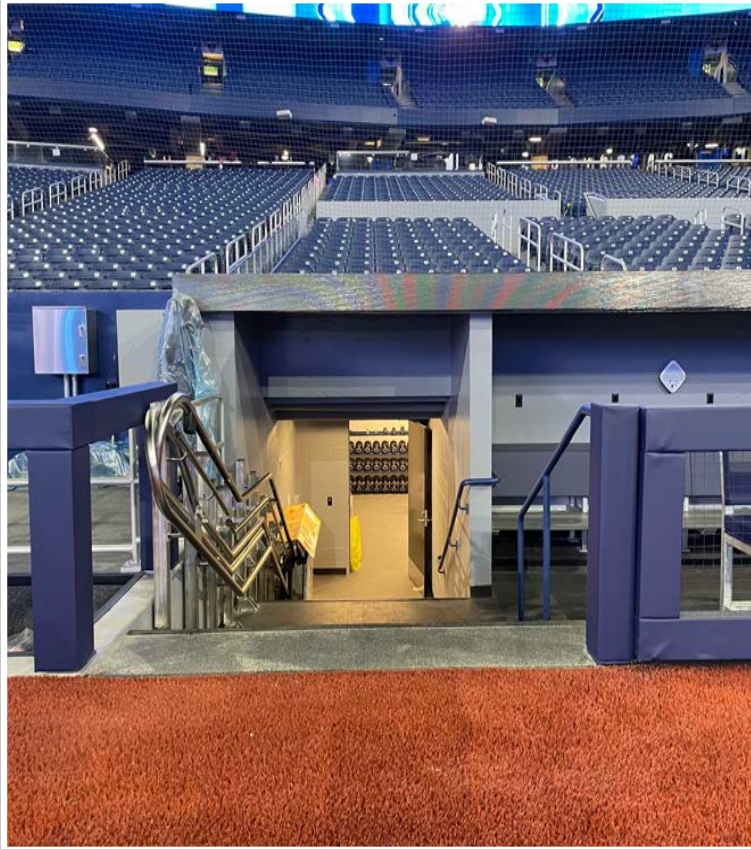

Rogers Centre Ground Rules

RULE #7: Batted ball in flight striking the metal railings (above the light blue line) affixed to the top of the outfield wall: **Home Run**

Rogers Centre Ground Rules

RULE #8: Batted ball in flight striking the top of the padded outfield fence (i.e. on the light blue line) and continuing onward to strike the metal railings or concrete of the seating bowl beyond the padding: **Home Run**

LF Extended Fan Safety Netting:

Rogers Centre Ground Rules

LF Corner:

Rogers Centre Ground Rules

LF Bullpen:

Rogers Centre Ground Rules

RF Bullpen Photos:

Rogers Centre Ground Rules

RF Corner:

Rogers Centre Ground Rules

RF Extended Fan Safety Netting:

Rogers Centre Ground Rules

1B Dugout Photos:

Rogers Centre Ground Rules

1B Media Bay Photos:

Rogers Centre Ground Rules

1B iPad Camera Photos:

1B Batter Camera

1B Pitcher Camera

A ball that strikes the camera and rebounds onto the playing field is live and in play unless it becomes lodged in the padding or is otherwise deemed unplayable