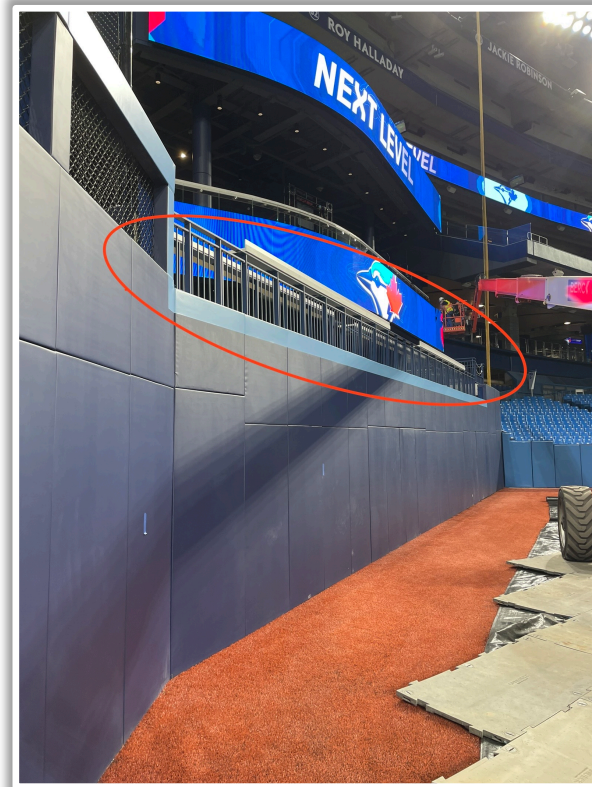

Rogers Centre Ground Rules

RULE #3: Live ball coming to rest on the concrete ledge in front of the home and visitor media bays: **In Play**

Rogers Centre Ground Rules

RULE #4: Fair ball lodging in fence padding: **Two Bases**

Rogers Centre Ground Rules

RULE #5: Fair ball coming to rest on upper padding ledge in front of home and visitor bullpen mounds: **Two Bases**

Rogers Centre Ground Rules

RULE #6: Fair ball coming to rest (not lodged) on lower padding ledge in front of home and visitor bullpen benches: **In Play**

Rogers Centre Ground Rules

RULE #7: Batted ball in flight striking the metal railings (above the light blue line) affixed to the top of the outfield wall: **Home Run**

Rogers Centre Ground Rules

RULE #8: Batted ball in flight striking the top of the padded outfield fence (i.e. on the light blue line) and continuing onward to strike the metal railings or concrete of the seating bowl beyond the padding: **Home Run**

Rogers Centre Ground Rules

RULE #9: Batted ball in flight striking the top of the padded outfield fence (i.e. on the light blue line) and rebounding onto the field of play: **In Play**

Rogers Centre Ground Rules