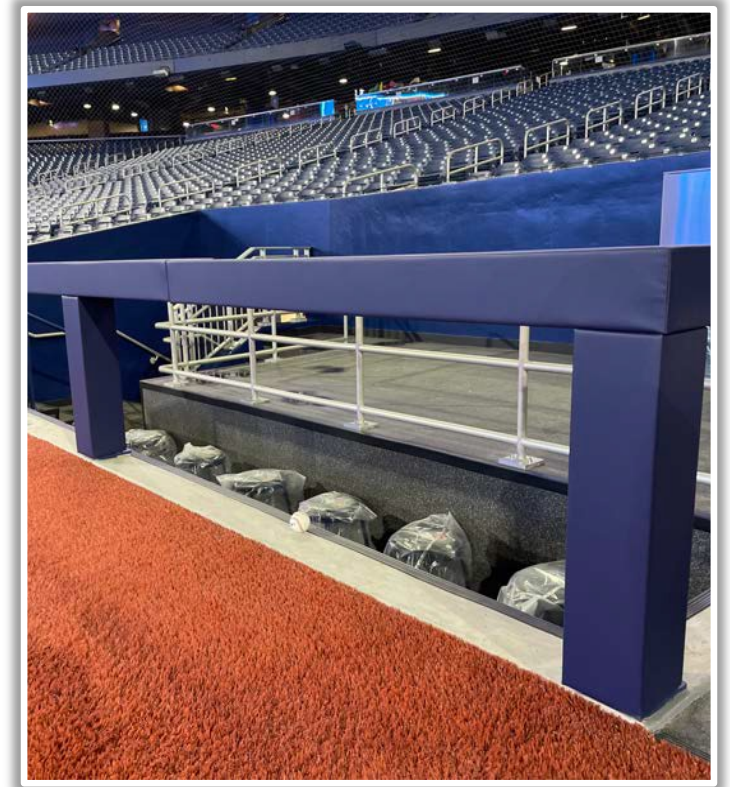

Rogers Centre

2024 Ground Rules

Date: April 3, 2024

Rogers Centre Ground Rules

RULE #1: Ball striking the blue metal handrails going into the dugouts:
Out of Play

Rogers Centre Ground Rules

RULE #2: The entire top rubber step of the dugouts is live and in play

Rogers Centre Ground Rules

RULE #3: Live ball coming to rest on the concrete ledge in front of the home and visitor media bays: **In Play**

Rogers Centre Ground Rules

RULE #4: Fair ball lodging in fence padding: **Two Bases**

Rogers Centre Ground Rules

RULE #5: Fair ball coming to rest on upper padding ledge in front of home and visitor bullpen mounds: **Two Bases**

Rogers Centre Ground Rules

RULE #6: Fair ball coming to rest (not lodged) on lower padding ledge in front of home and visitor bullpen benches: **In Play**

Rogers Centre Ground Rules

RULE #7: Batted ball in flight striking the metal railings (above the light blue line) affixed to the top of the outfield wall: **Home Run**

Rogers Centre Ground Rules

RULE #8: Batted ball in flight striking the top of the padded outfield fence (i.e. on the light blue line) and continuing onward to strike the metal railings or concrete of the seating bowl beyond the padding: **Home Run**