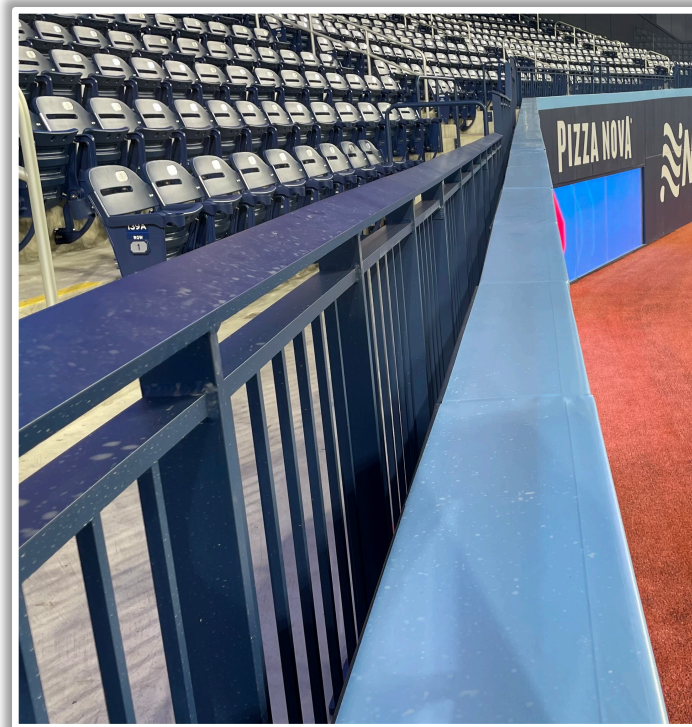

Rogers Centre Ground Rules

RULE #3: Live ball coming to rest on the concrete ledge in front of the home and visitor media bays: **In Play**

Rogers Centre Ground Rules

RULE #4: Fair ball lodging in fence padding: **Two Bases**

Rogers Centre Ground Rules

RULE #5: Fair ball coming to rest on upper padding ledge in front of home and visitor bullpen mounds: **Two Bases**

Rogers Centre Ground Rules

RULE #6: Fair ball coming to rest (not lodged) on lower padding ledge in front of home and visitor bullpen benches: **In Play**

Rogers Centre Ground Rules

RULE #7: Batted ball in flight striking the metal railings (above the light blue line) affixed to the top of the outfield wall: **Home Run**

Rogers Centre Ground Rules

RULE #8: Batted ball in flight striking the top of the padded outfield fence (i.e. on the light blue line) and continuing onward to strike the metal railings or concrete of the seating bowl beyond the padding: **Home Run**