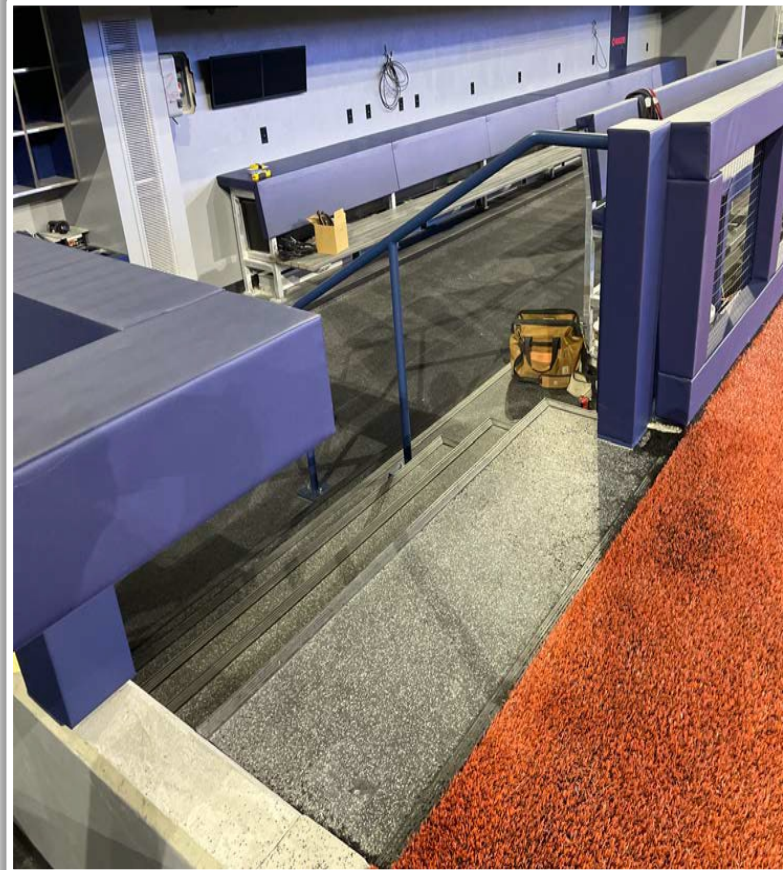

Rogers Centre

2024 Ground Rules

Date: April 3, 2024

Rogers Centre Ground Rules

RULE #1: Ball striking the blue metal handrails going into the dugouts:
Out of Play

Rogers Centre Ground Rules

RULE #2: The entire top rubber step of the dugouts is live and in play

Rogers Centre Ground Rules

RULE #3: Live ball coming to rest on the concrete ledge in front of the home and visitor media bays: **In Play**

Rogers Centre Ground Rules

RULE #4: Fair ball lodging in fence padding: **Two Bases**

Rogers Centre Ground Rules

RULE #7: Batted ball in flight striking the metal railings (above the light blue line) affixed to the top of the outfield wall: **Home Run**

Rogers Centre Ground Rules

RULE #8: Batted ball in flight striking the top of the padded outfield fence (i.e. on the light blue line) and continuing onward to strike the metal railings or concrete of the seating bowl beyond the padding: **Home Run**