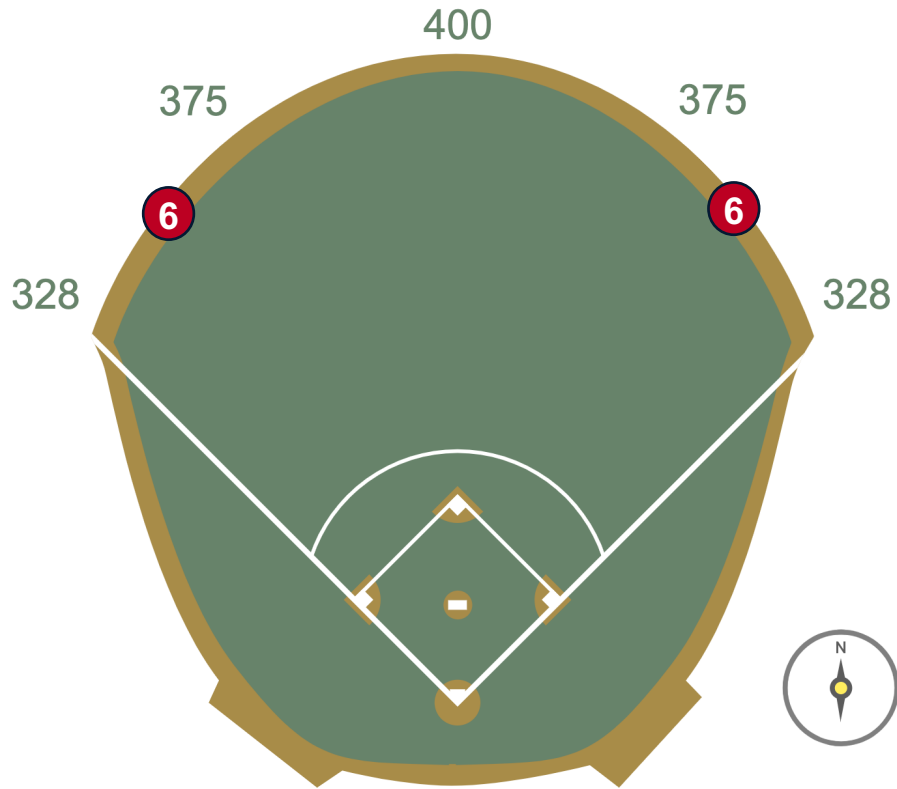

Rogers Centre

2024 Ground Rules

Date: April 3, 2024

Rogers Centre Ground Rules

RULE #1: Ball striking the blue metal handrails going into the dugouts:
Out of Play

Rogers Centre Ground Rules

RULE #2: The entire top rubber step of the dugouts is live and in play

Rogers Centre Ground Rules

RULE #3: Live ball coming to rest on the concrete ledge in front of the home and visitor media bays: **In Play**

Rogers Centre Ground Rules

RULE #4: Fair ball lodging in fence padding: **Two Bases**

Rogers Centre Ground Rules

RULE #5: Fair ball coming to rest on upper padding ledge in front of home and visitor bullpen mounds: **Two Bases**

Rogers Centre Ground Rules

RULE #6: Fair ball coming to rest (not lodged) on lower padding ledge in front of home and visitor bullpen benches: **In Play**

Rogers Centre Ground Rules

RULE #7: Batted ball in flight striking the metal railings (above the light blue line) affixed to the top of the outfield wall: **Home Run**

Rogers Centre Ground Rules

RULE #8: Batted ball in flight striking the top of the padded outfield fence (i.e. on the light blue line) and continuing onward to strike the metal railings or concrete of the seating bowl beyond the padding: **Home Run**