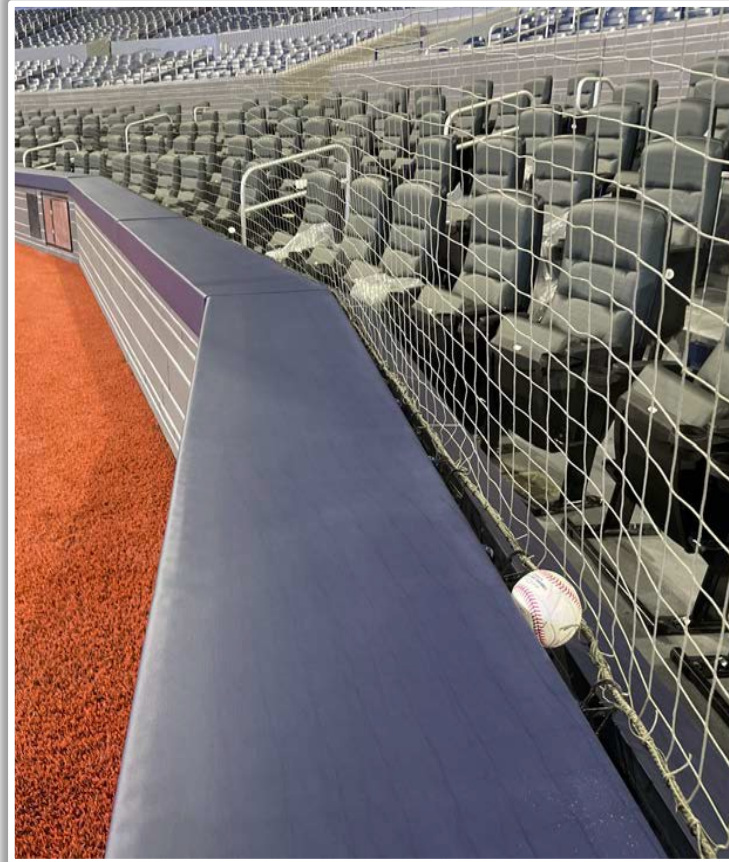

Rogers Centre Ground Rules

RULE #7: Batted ball in flight striking the metal railings (above the light blue line) affixed to the top of the outfield wall: **Home Run**

Rogers Centre Ground Rules

RULE #8: Batted ball in flight striking the top of the padded outfield fence (i.e. on the light blue line) and continuing onward to strike the metal railings or concrete of the seating bowl beyond the padding: **Home Run**

Rogers Centre Ground Rules

RULE #9: Batted ball in flight striking the top of the padded outfield fence (i.e. on the light blue line) and rebounding onto the field of play: **In Play**

Rogers Centre Ground Rules

RULE #10: Batted ball in flight striking centre field batter eye panels (above light blue line) and rebounding onto the play field: **Home Run**

Rogers Centre Ground Rules

RULE #11: Padding and railing on the upward sloping wall in foul territory in the right field corner: **In Play**

Rogers Centre Ground Rules

Backstop Photos:

Rogers Centre Ground Rules

3B Dugout Photos:

Rogers Centre Ground Rules

3B Media Bay Photos:

Rogers Centre Ground Rules

3B iPad Camera Photos: