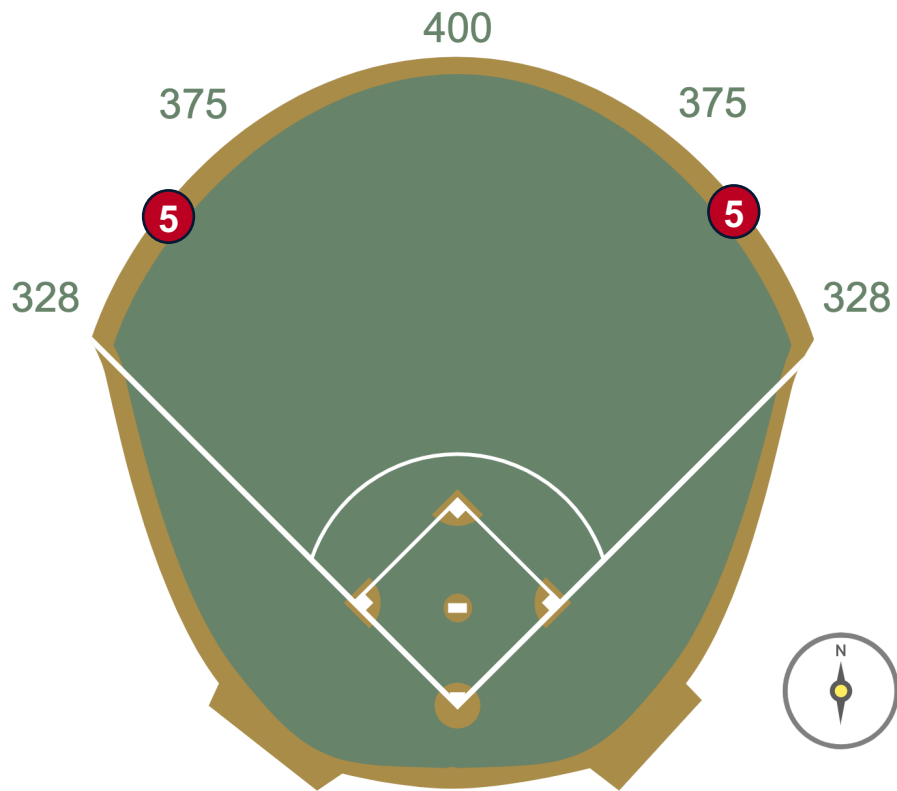

Rogers Centre

2024 Ground Rules

Date: April 3, 2024

Rogers Centre Ground Rules

RULE #1: Ball striking the blue metal handrails going into the dugouts:
Out of Play

Rogers Centre Ground Rules

RULE #2: The entire top rubber step of the dugouts is live and in play

Rogers Centre Ground Rules

RULE #3: Live ball coming to rest on the concrete ledge in front of the home and visitor media bays: **In Play**

Rogers Centre Ground Rules

RULE #4: Fair ball lodging in fence padding: **Two Bases**

Rogers Centre Ground Rules

RULE #5: Fair ball coming to rest on upper padding ledge in front of home and visitor bullpen mounds: **Two Bases**

Rogers Centre Ground Rules

RULE #6: Fair ball coming to rest (not lodged) on lower padding ledge in front of home and visitor bullpen benches: **In Play**

Rogers Centre Ground Rules

RULE #7: Batted ball in flight striking the metal railings (above the light blue line) affixed to the top of the outfield wall: **Home Run**

Rogers Centre Ground Rules

RULE #8: Batted ball in flight striking the top of the padded outfield fence (i.e. on the light blue line) and continuing onward to strike the metal railings or concrete of the seating bowl beyond the padding: **Home Run**