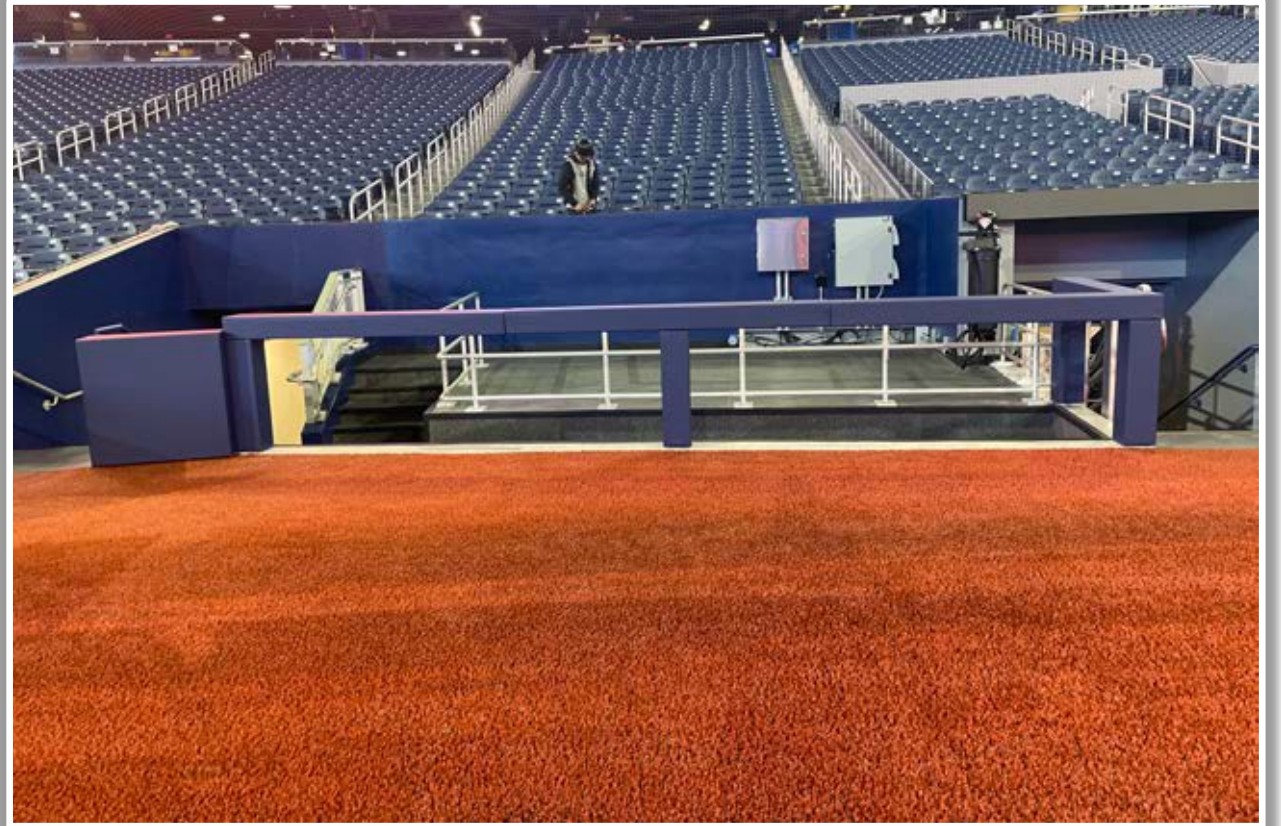

Rogers Centre Ground Rules

RULE #7: Batted ball in flight striking the metal railings (above the light blue line) affixed to the top of the outfield wall: **Home Run**

Rogers Centre Ground Rules

RULE #8: Batted ball in flight striking the top of the padded outfield fence (i.e. on the light blue line) and continuing onward to strike the metal railings or concrete of the seating bowl beyond the padding: **Home Run**

RULE #10: Batted ball in flight striking centre field batter eye panels (above light blue line) and rebounding onto the play field: **Home Run**

Rogers Centre Ground Rules

RULE #11: Padding and railing on the upward sloping wall in foul territory in the right field corner: **In Play**

Rogers Centre Ground Rules

Backstop Photos:

Rogers Centre Ground Rules

3B Dugout Photos:

Rogers Centre Ground Rules

3B Media Bay Photos:

Rogers Centre Ground Rules

3B iPad Camera Photos:

3B Batter Camera

3B Pitcher Camera

A ball that strikes the camera and rebounds onto the playing field is live and in play unless it becomes lodged in the padding or is otherwise deemed unplayable

Rogers Centre Ground Rules