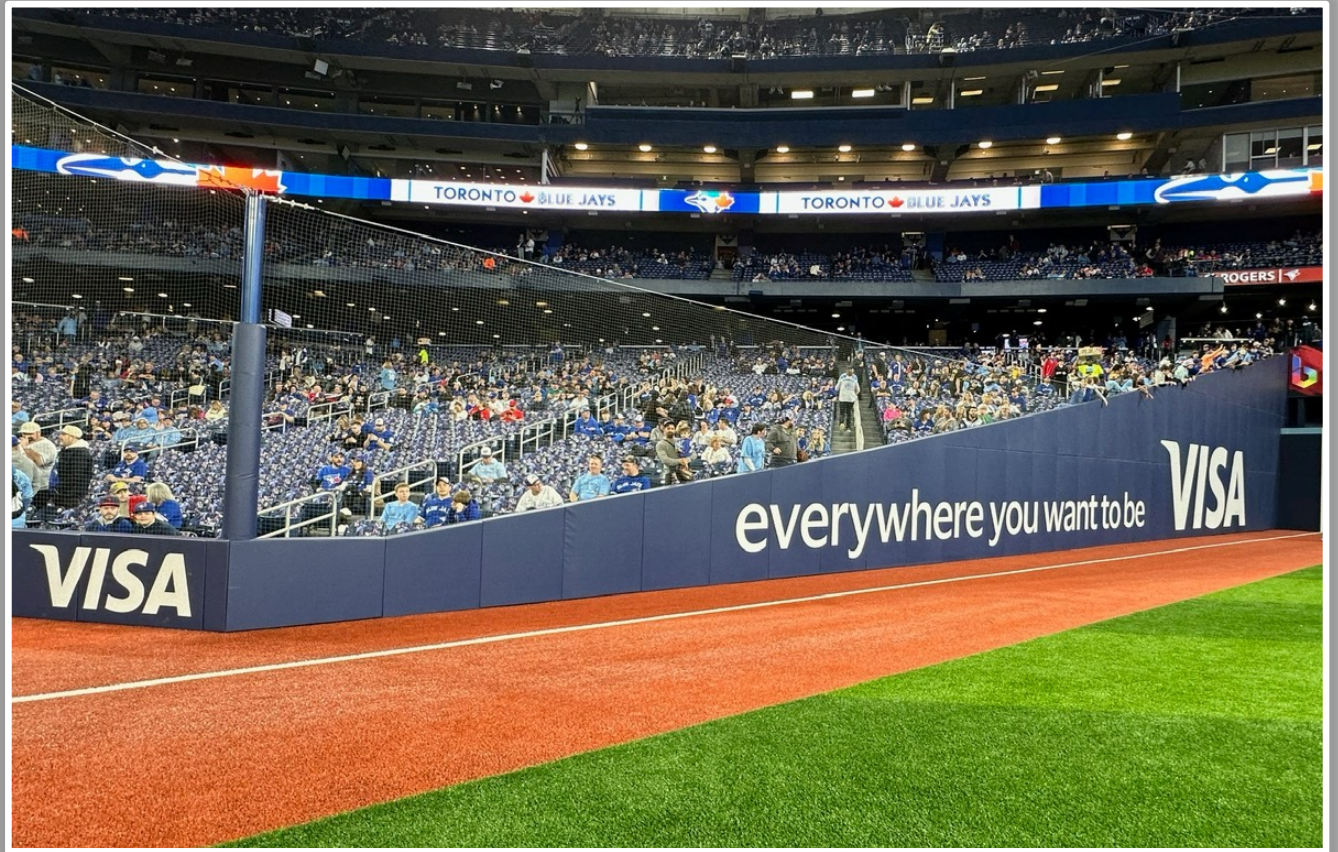

Rogers Centre Ground Rules

LF Extended Fan Safety Netting: