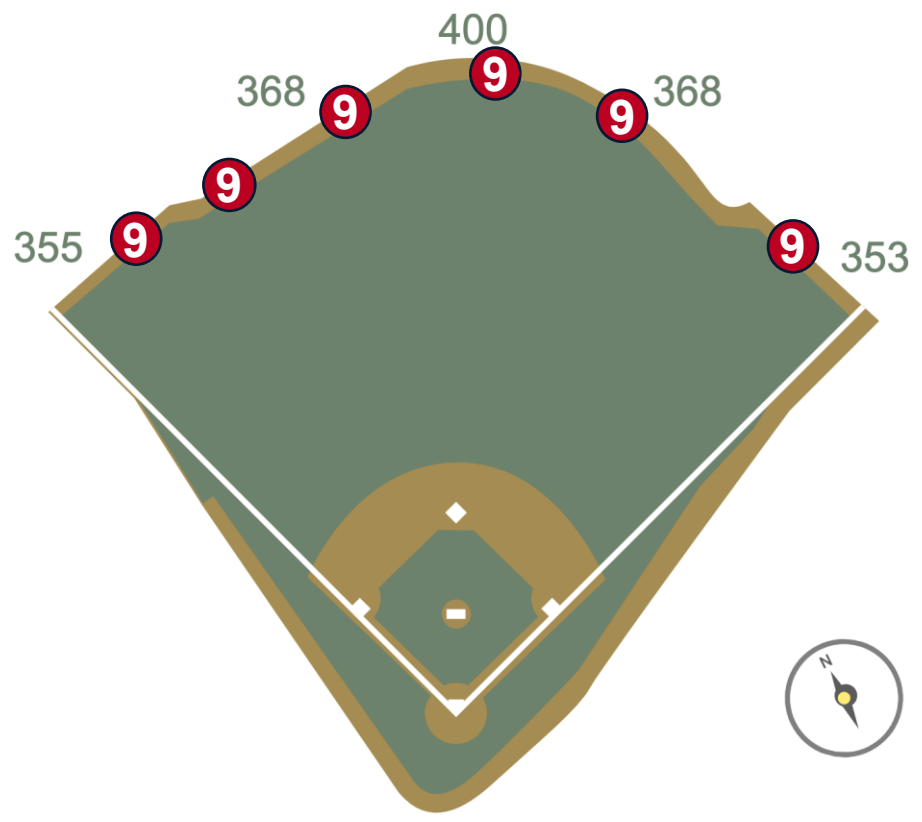

Wrigley Field Ground Rules

RULE #9: Fair ball enters vines on bleacher wall and rebounds onto playing field: **In Play**