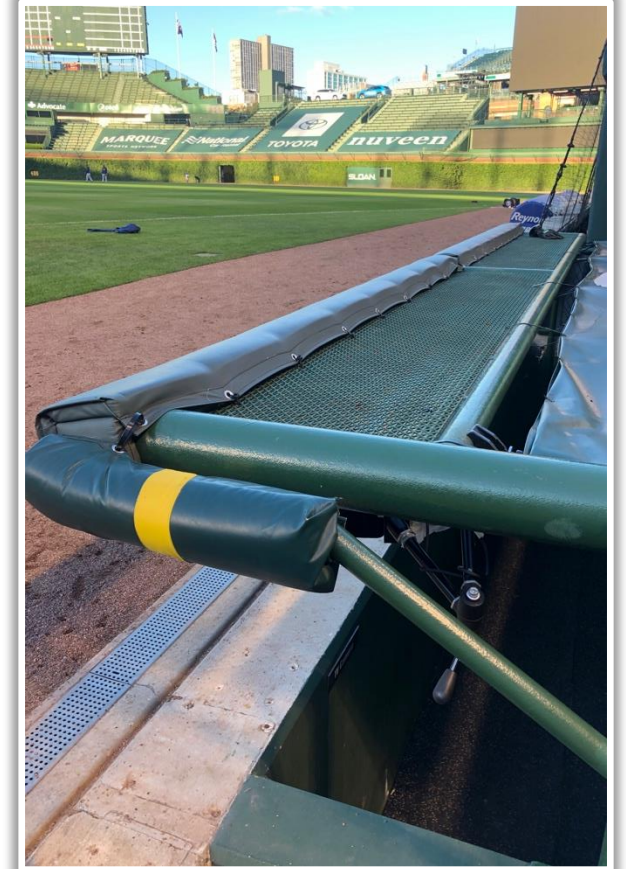

Wrigley Field Ground Rules

RULE #2: Ball resting on the concrete ledge or wall padding behind tarp is **Live and In Play** unless the Umpire judges that the ball is in an area that is unreachable and has otherwise become unplayable

RF Corner Photos (Cont.):

| Wrigley Field Ground Rules

Tarp and RF Extended Fan Safety Netting Photos:

Wrigley Field Ground Rules

RF Fan Safety Netting Photos:

Wrigley Field Ground Rules

RF Camera Well Photos: