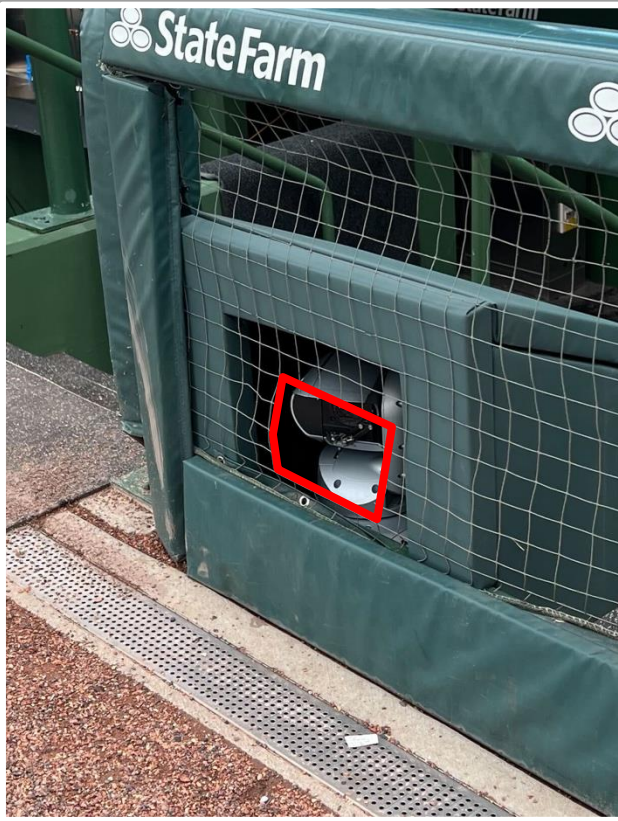

Wrigley Field Ground Rules

1B iPad Camera Photos: