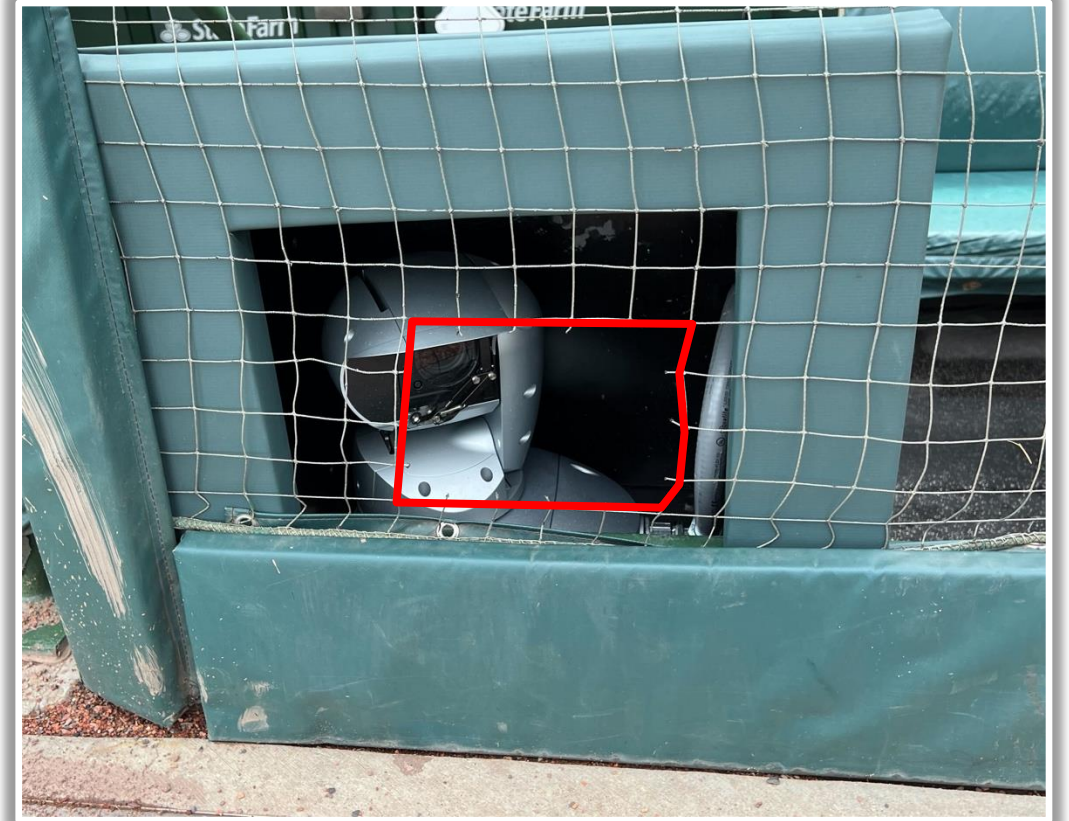

Wrigley Field Ground Rules

1B Dugout Photos:

Wrigley Field Ground Rules

1B iPad Camera Photos:

A ball that strikes the camera and rebounds onto the playing field is live and in play unless it becomes lodged or is otherwise deemed unplayable