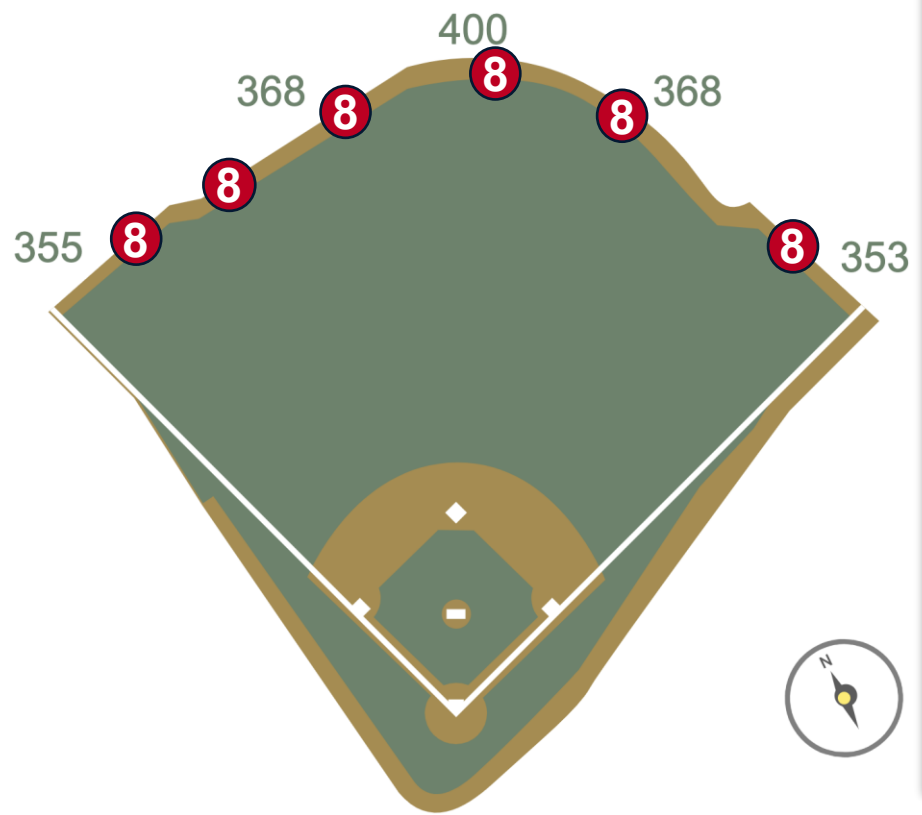

Wrigley Field Ground Rules

RULE #8: Fair batted ball lodges in vines on bleacher wall: **Two Bases**