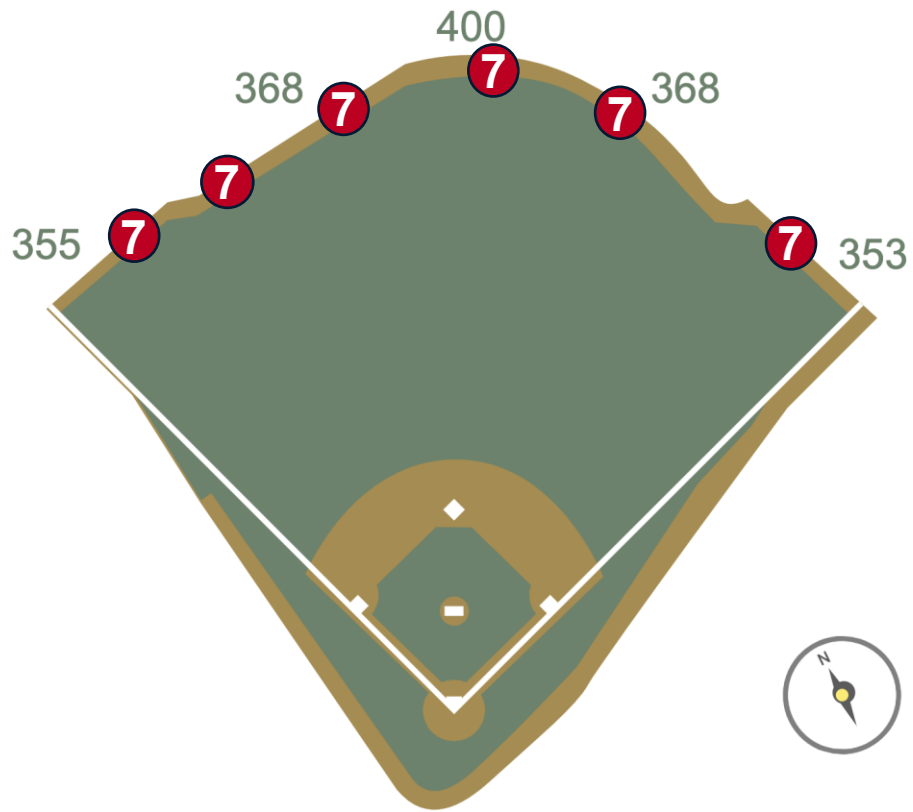

Wrigley Field Ground Rules

RULE #7: Fair ball lodges in front facing of screen attached to bleacher wall:
Two Bases