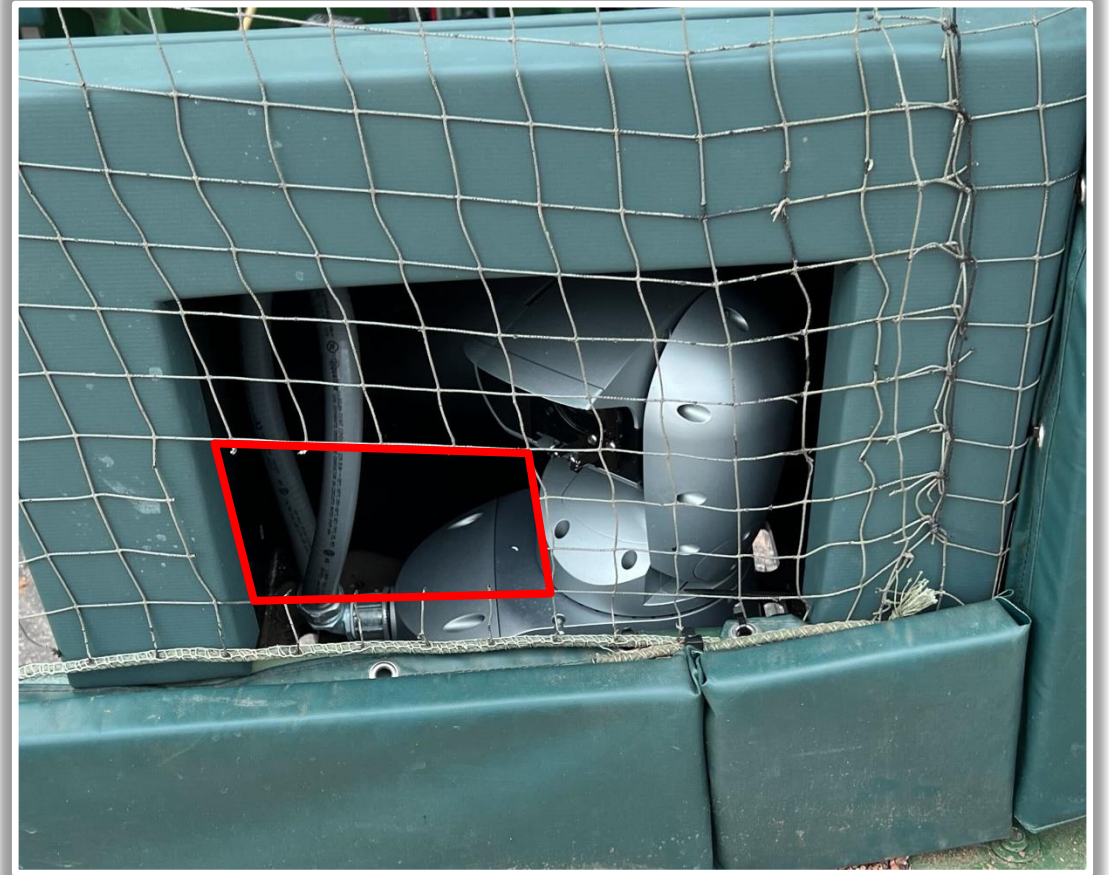

Wrigley Field Ground Rules

RULE #2: Ball resting on the concrete ledge or wall padding behind tarp is **Live and In Play** unless the Umpire judges that the ball is in an area that is unreachable and has otherwise become unplayable

Wrigley Field Ground Rules

RULE #10: Fair ball lodges in or under field access gates in left or right field:
Two Bases

Wrigley Field Ground Rules

Backstop Photos:

| Wrigley Field Ground Rules

3B Dugout Photos:

Wrigley Field Ground Rules

3B iPad Camera Photos:

A ball that strikes the camera and rebounds onto the playing field is live and in play unless it becomes lodged or is otherwise deemed unplayable

Wrigley Field Ground Rules