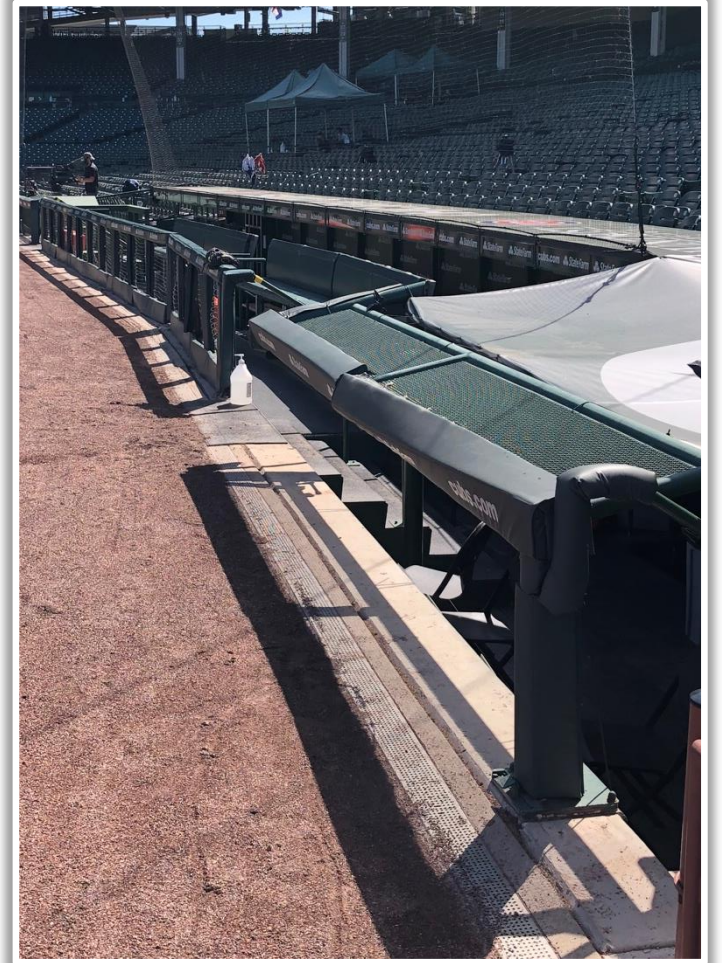

Wrigley Field Ground Rules

RULE #2: Ball resting on the concrete ledge or wall padding behind tarp is **Live and In Play** unless the Umpire judges that the ball is in an area that is unreachable and has otherwise become unplayable

Wrigley Field Ground Rules

RULE #8: Fair batted ball lodges in vines on bleacher wall: **Two Bases**

Wrigley Field Ground Rules

RULE #9: Fair ball enters vines on bleacher wall and rebounds onto playing field: **In Play**

Wrigley Field Ground Rules

RULE #10: Fair ball lodges in or under field access gates in left or right field:
Two Bases

Wrigley Field Ground Rules

Backstop Photos:

| Wrigley Field Ground Rules

3B Dugout Photos: