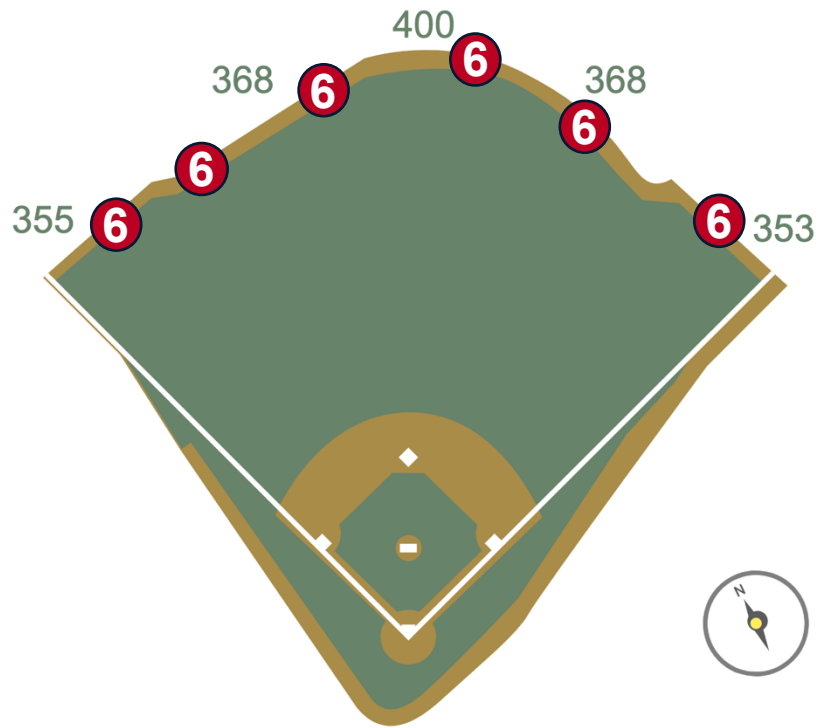

Wrigley Field Ground Rules

RULE #6: Fair ball striking yellow line or front facing of railing or screens attached to bleacher wall and rebounding onto playing field: **In Play**