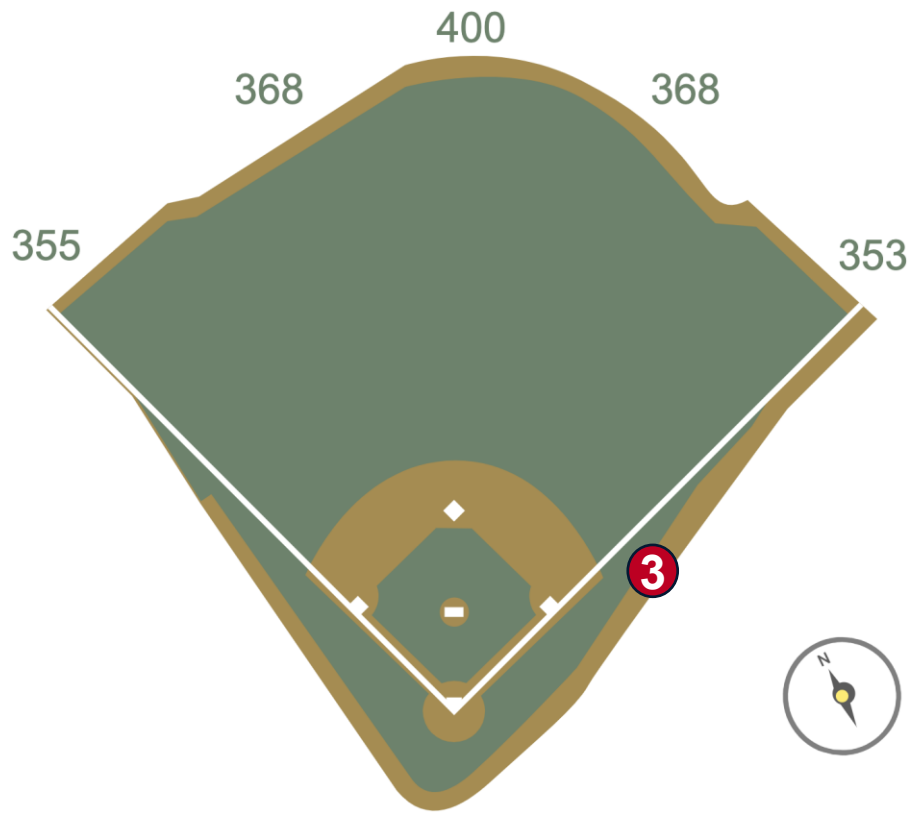

Wrigley Field

2026 Ground Rules

Date: March 25, 2026

Wrigley Field Ground Rules

RULE #1: Ball striking or resting on the recessed metal screening beyond the padding and on top of the camera wells: **Live and In Play**

Wrigley Field Ground Rules

RULE #2: Ball resting on the concrete ledge or wall padding behind tarp is **Live and In Play** unless the Umpire judges that the ball is in an area that is unreachable and has otherwise become unplayable

Wrigley Field Ground Rules

RULE #3: Ball striking area above, around on-field tarp and rebounding back onto the playing field: **Live and In Play**

Wrigley Field Ground Rules

RULE #4: Fair batted ball in flight striking any portion of the yellow on the Left or Right Field Foul Pole: **Home Run**

Wrigley Field Ground Rules

RULE #5: Fair ball striking the top of basket/yellow line or the front /side facing of the basket and rebounding onto the playing field: **In Play**

Wrigley Field Ground Rules