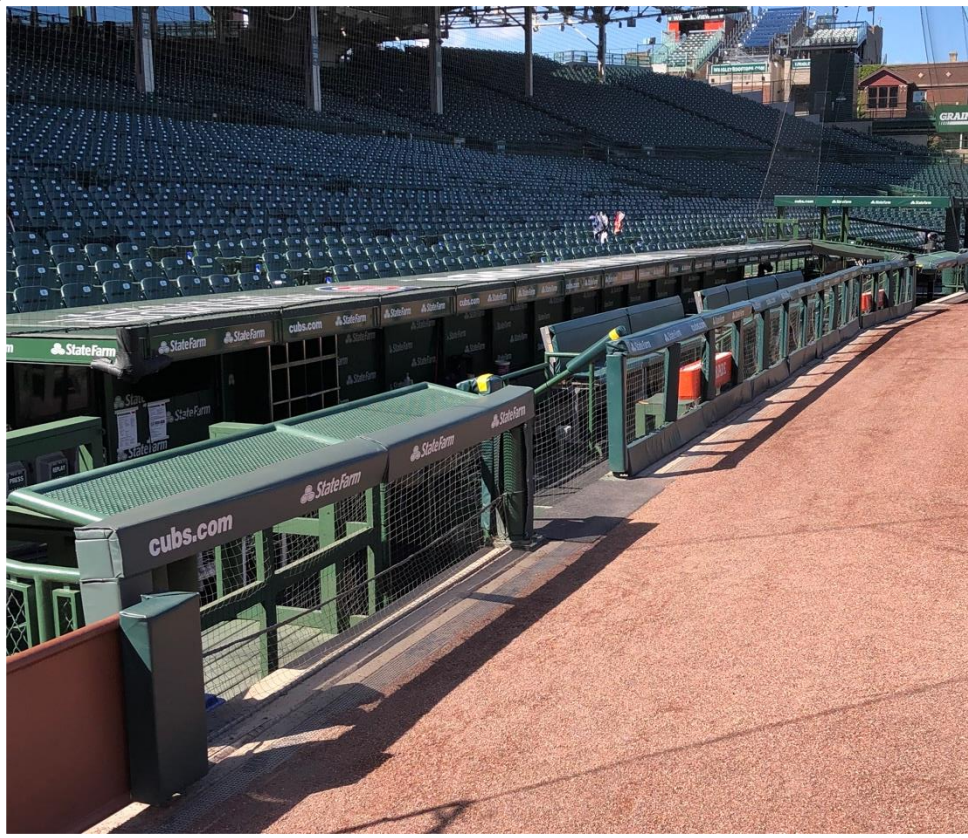

Wrigley Field Ground Rules

RULE #8: Fair batted ball lodges in vines on bleacher wall: **Two Bases**

Wrigley Field Ground Rules

RULE #9: Fair ball enters vines on bleacher wall and rebounds onto playing field: **In Play**

Wrigley Field Ground Rules

RULE #10: Fair ball lodges in or under field access gates in left or right field:
Two Bases

Wrigley Field Ground Rules

Backstop Photos:

| Wrigley Field Ground Rules

3B Dugout Photos: