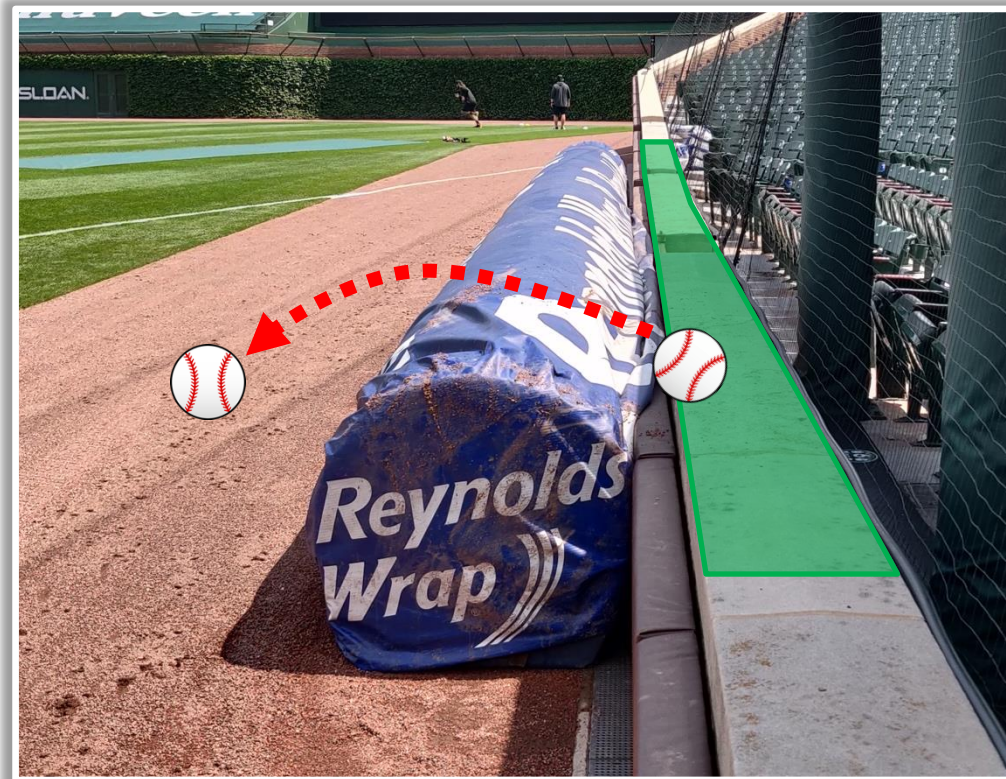

Wrigley Field

2026 Ground Rules

Date: March 25, 2026

Wrigley Field Ground Rules

RULE #1: Ball striking or resting on the recessed metal screening beyond the padding and on top of the camera wells: **Live and In Play**

Wrigley Field Ground Rules

RULE #2: Ball resting on the concrete ledge or wall padding behind tarp is **Live and In Play** unless the Umpire judges that the ball is in an area that is unreachable and has otherwise become unplayable

Wrigley Field Ground Rules

RULE #3: Ball striking area above, around on-field tarp and rebounding back onto the playing field: **Live and In Play**

Wrigley Field Ground Rules

RULE #4: Fair batted ball in flight striking any portion of the yellow on the Left or Right Field Foul Pole: **Home Run**

Wrigley Field Ground Rules

RULE #5: Fair ball striking the top of basket/yellow line or the front /side facing of the basket and rebounding onto the playing field: **In Play**

Wrigley Field Ground Rules