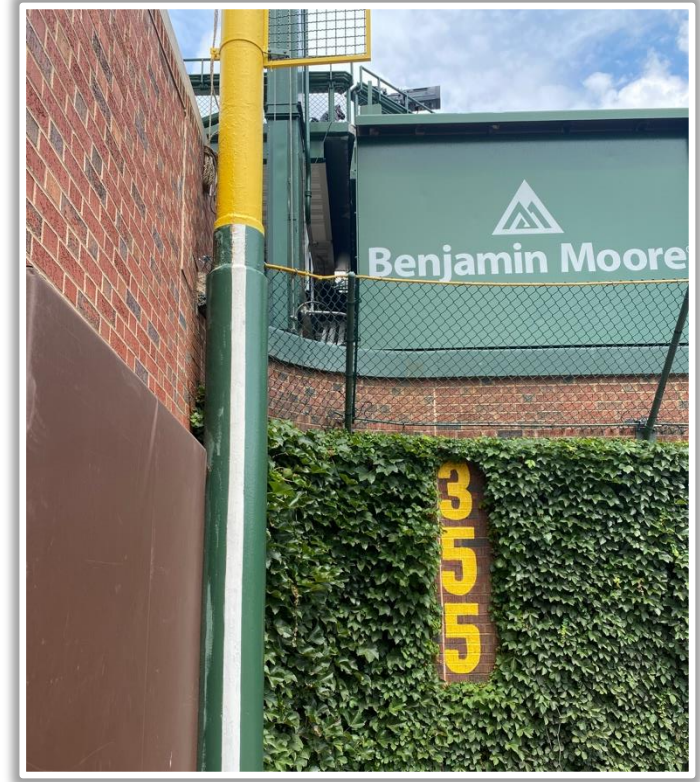

Wrigley Field Ground Rules

RULE #2: Ball resting on the concrete ledge or wall padding behind tarp is **Live and In Play** unless the Umpire judges that the ball is in an area that is unreachable and has otherwise become unplayable

Wrigley Field Ground Rules

RULE #3: Ball striking area above, around on-field tarp and rebounding back onto the playing field: **Live and In Play**

Wrigley Field Ground Rules

RULE #4: Fair batted ball in flight striking any portion of the yellow on the Left or Right Field Foul Pole: **Home Run**

Wrigley Field Ground Rules

RULE #5: Fair ball striking the top of basket/yellow line or the front /side facing of the basket and rebounding onto the playing field: **In Play**

Wrigley Field Ground Rules